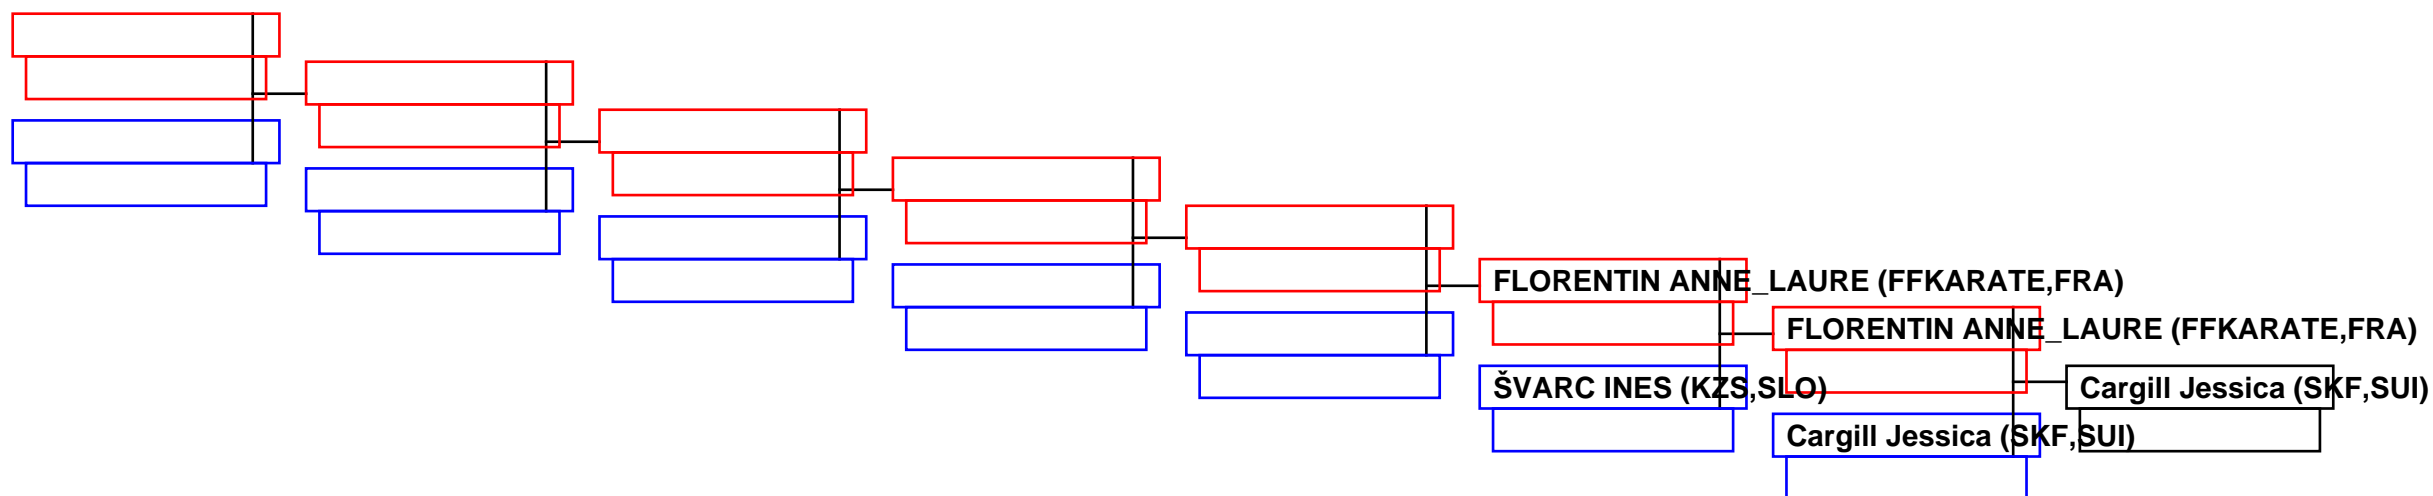

REPECHAGE: Kumite Individual female Seniors +68(Pool 1)