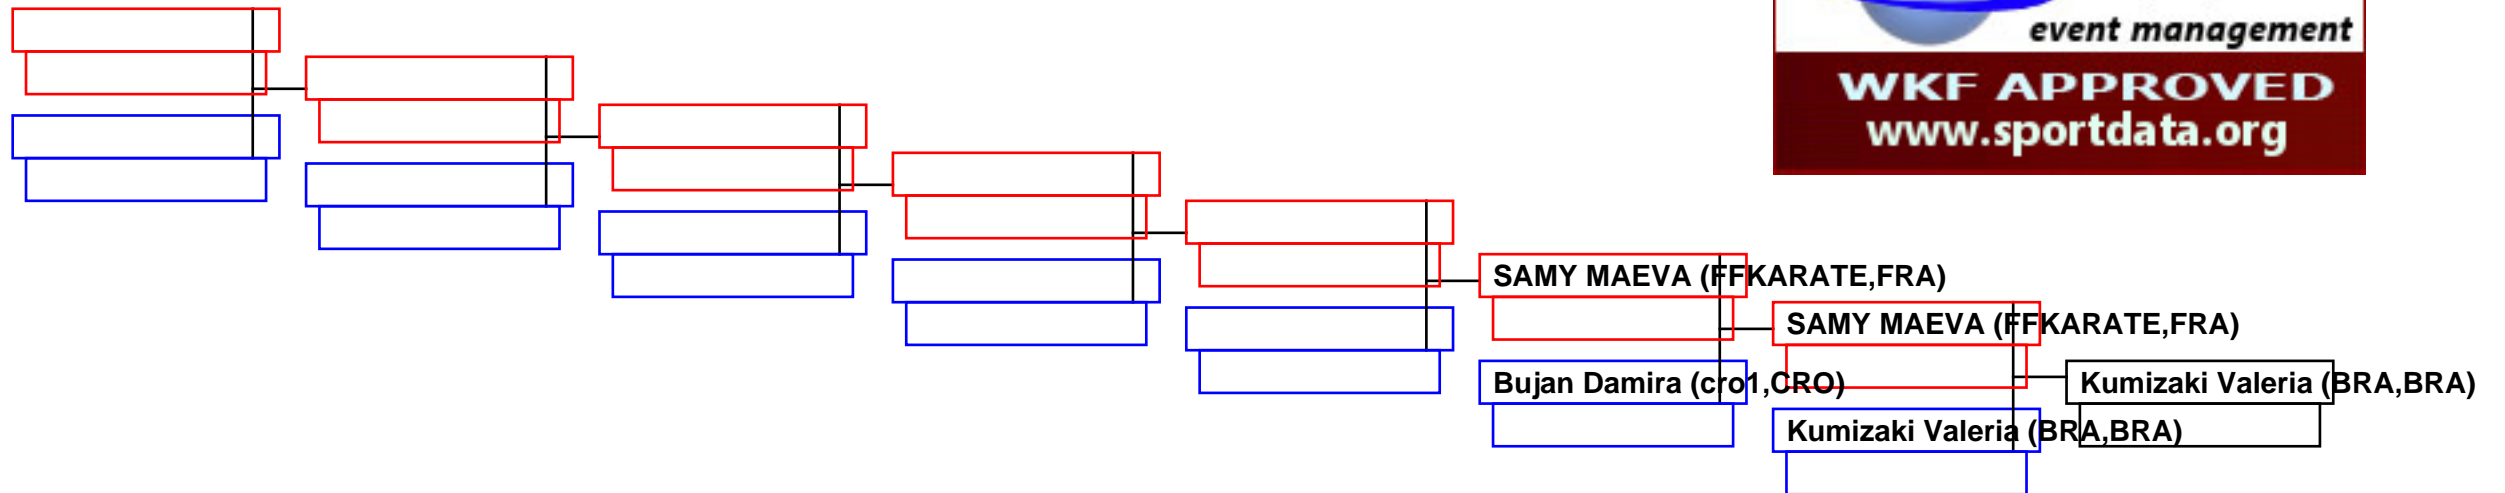

REPECHAGE: Kumite Individual female Seniors -55(Pool 1,2)

Referees: