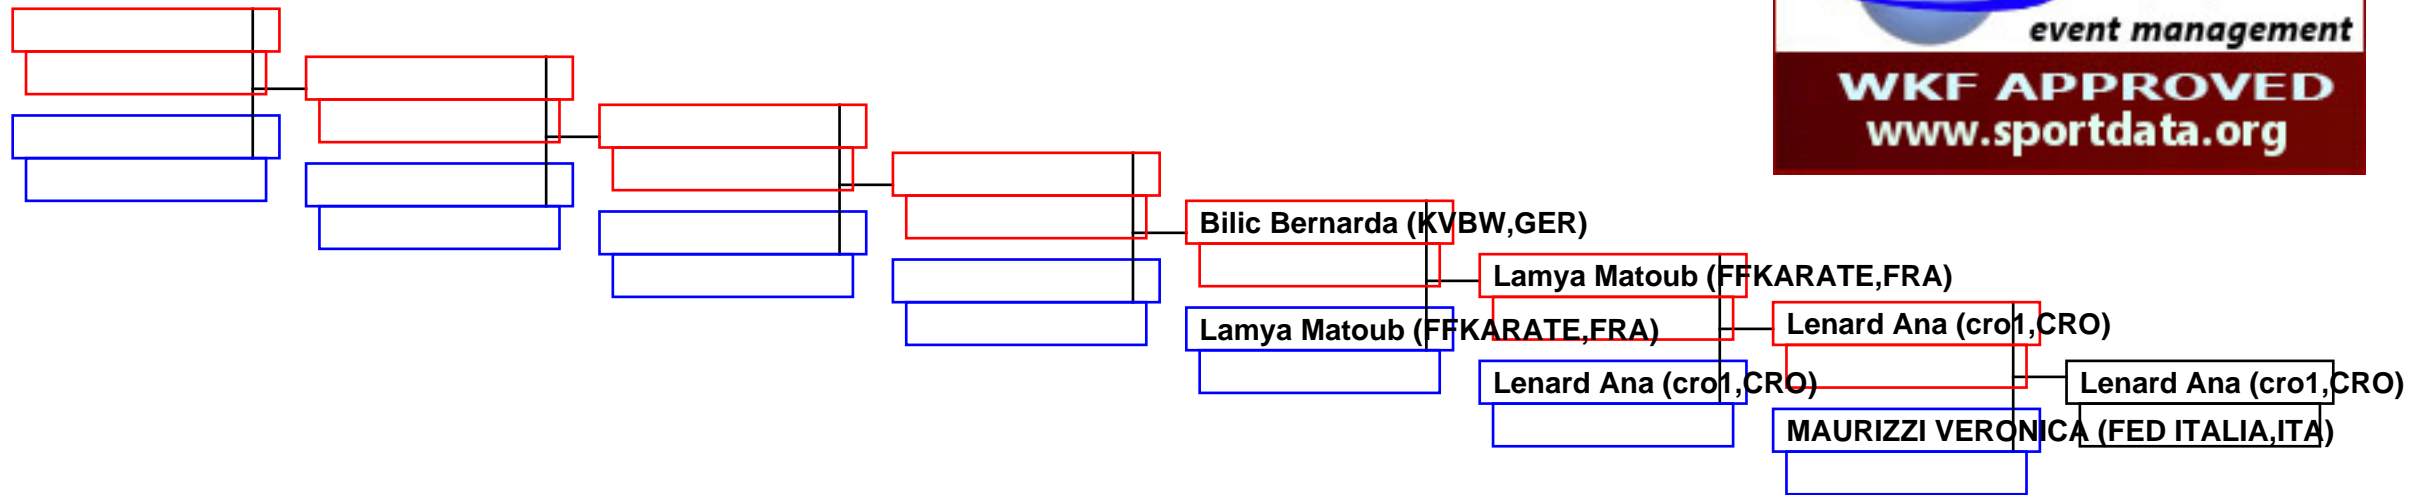

REPECHAGE: Kumite Individual female Seniors -61(Pool 1)

Referees: