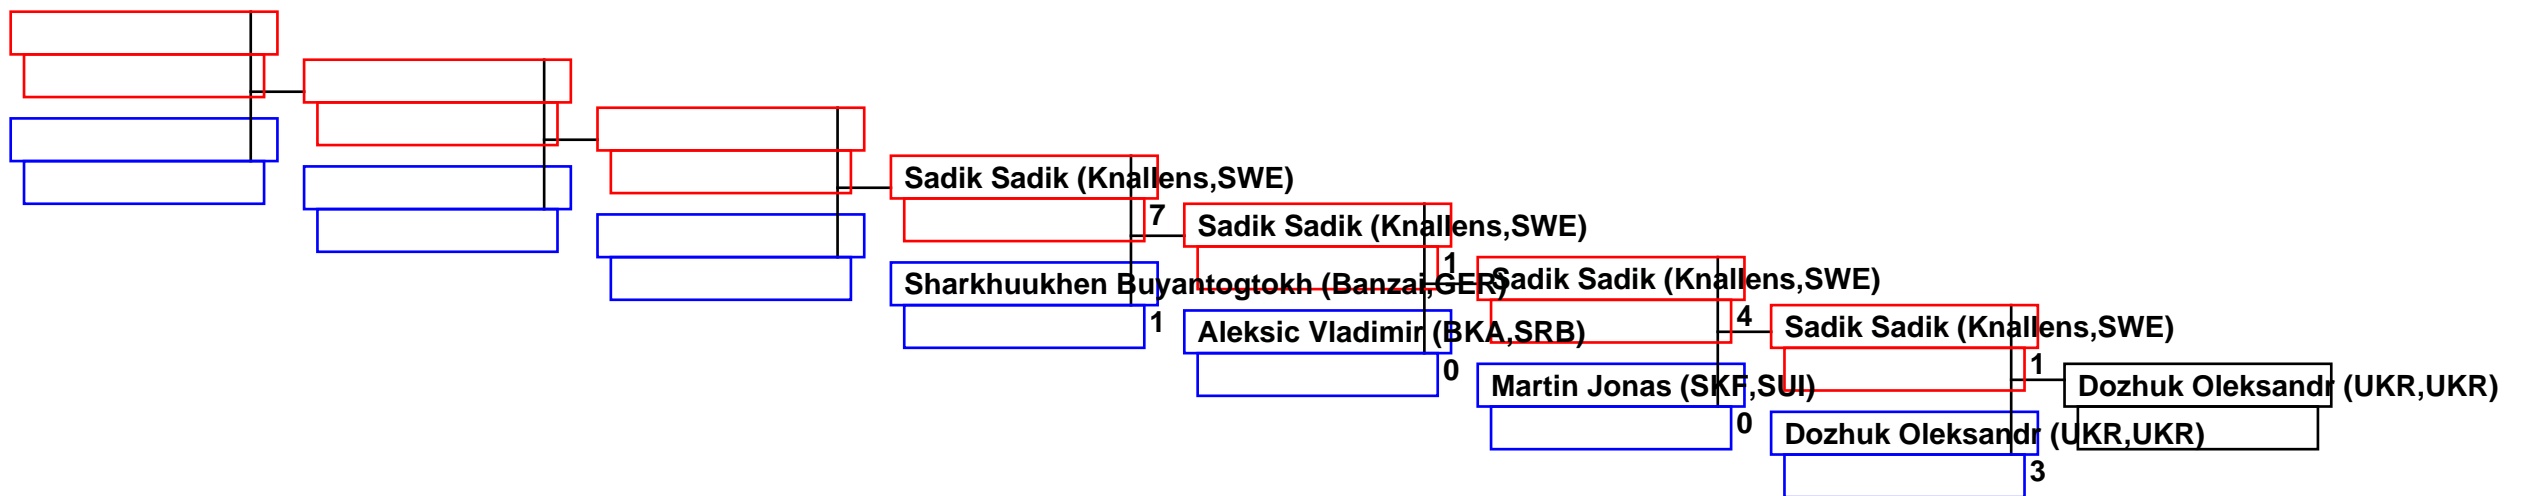

REPECHAGE: Kumite Individual male Seniors -75(Pool 3,4,1,2)