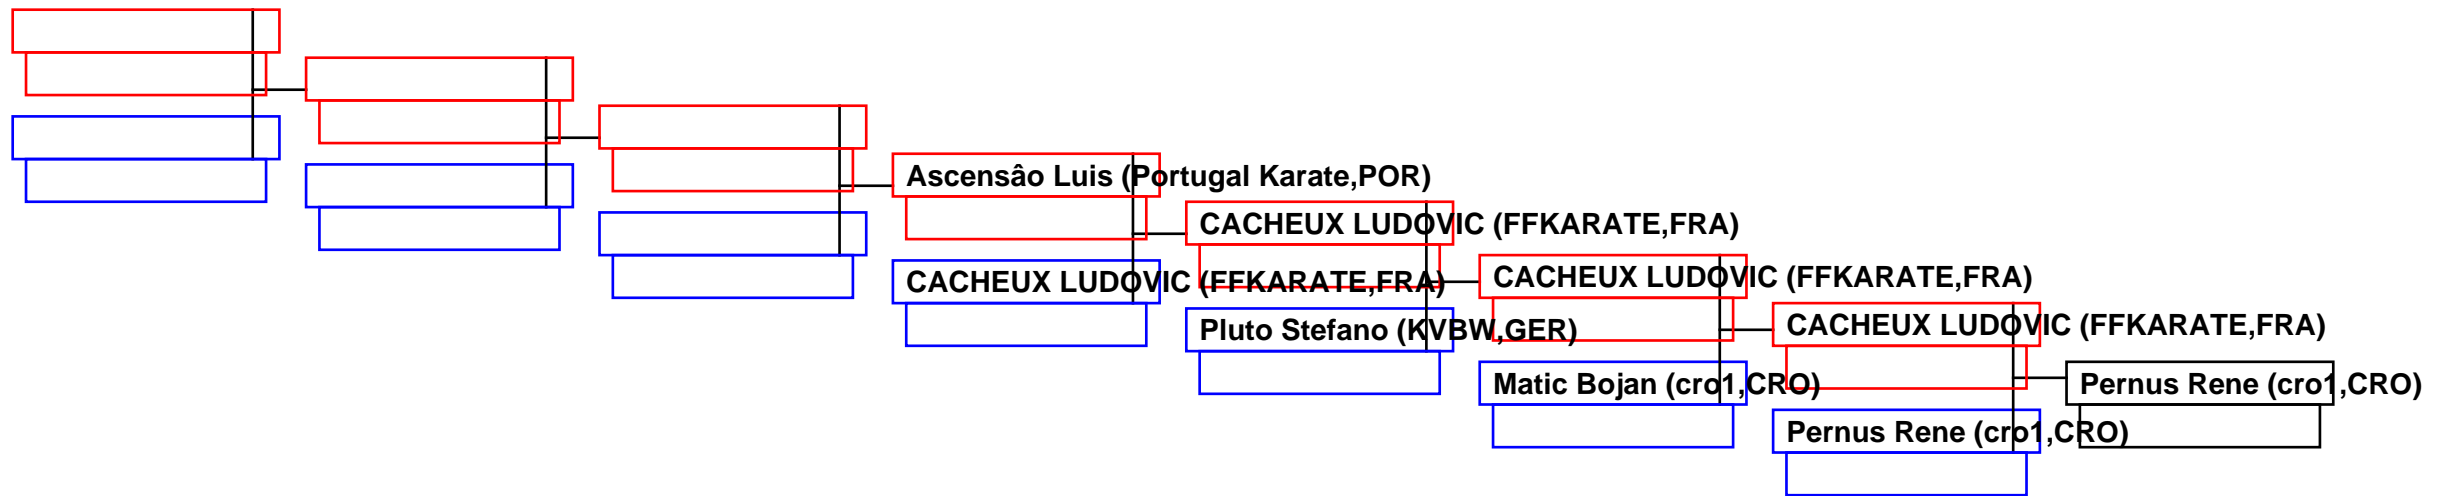

REPECHAGE: Kumite Individual male Seniors -84(Pool 4,1,2,3)