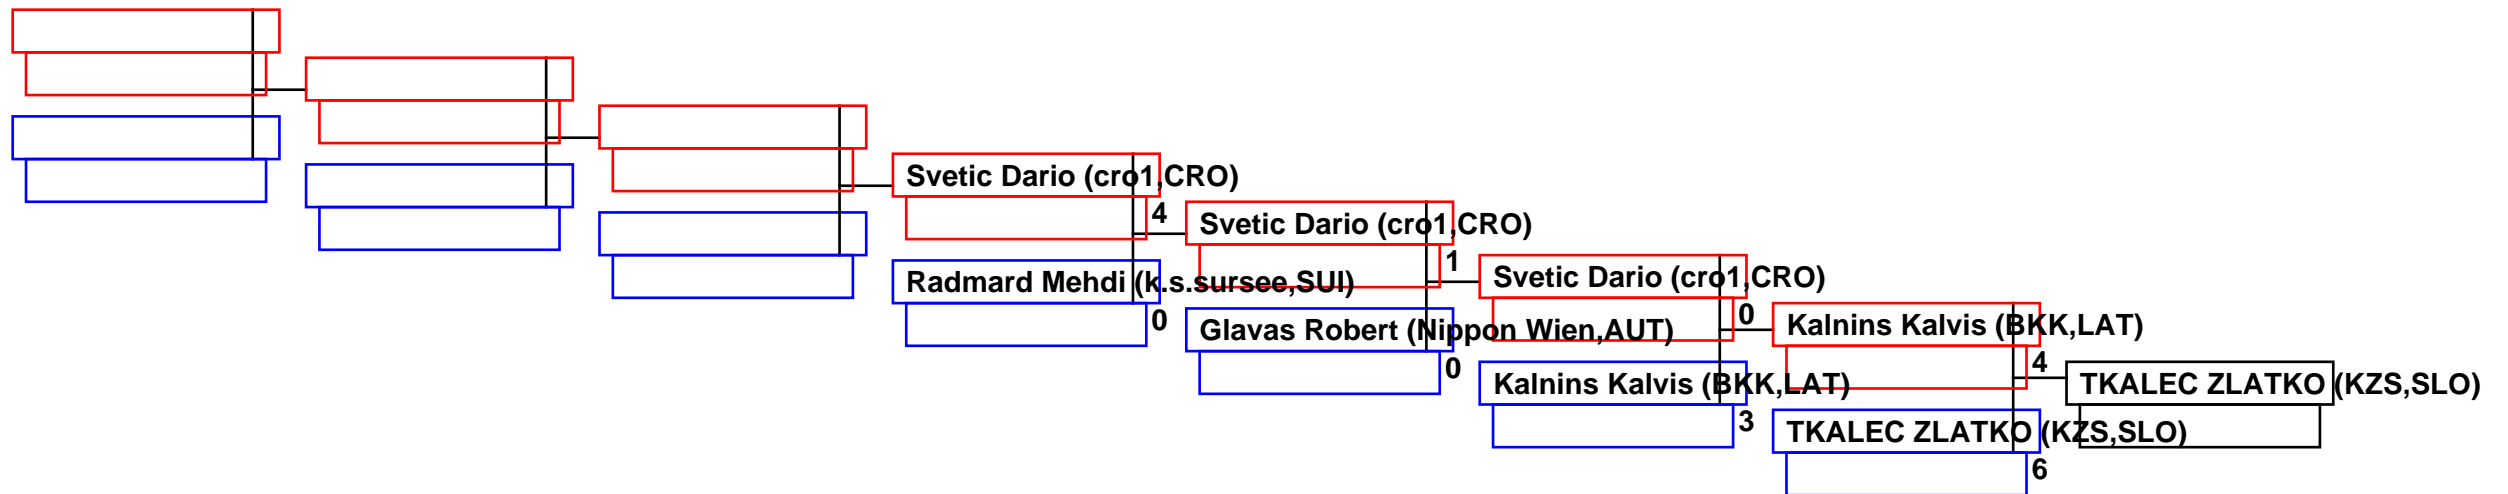

REPECHAGE: Kumite Individual male Seniors -67(Pool 1,2,3,4)