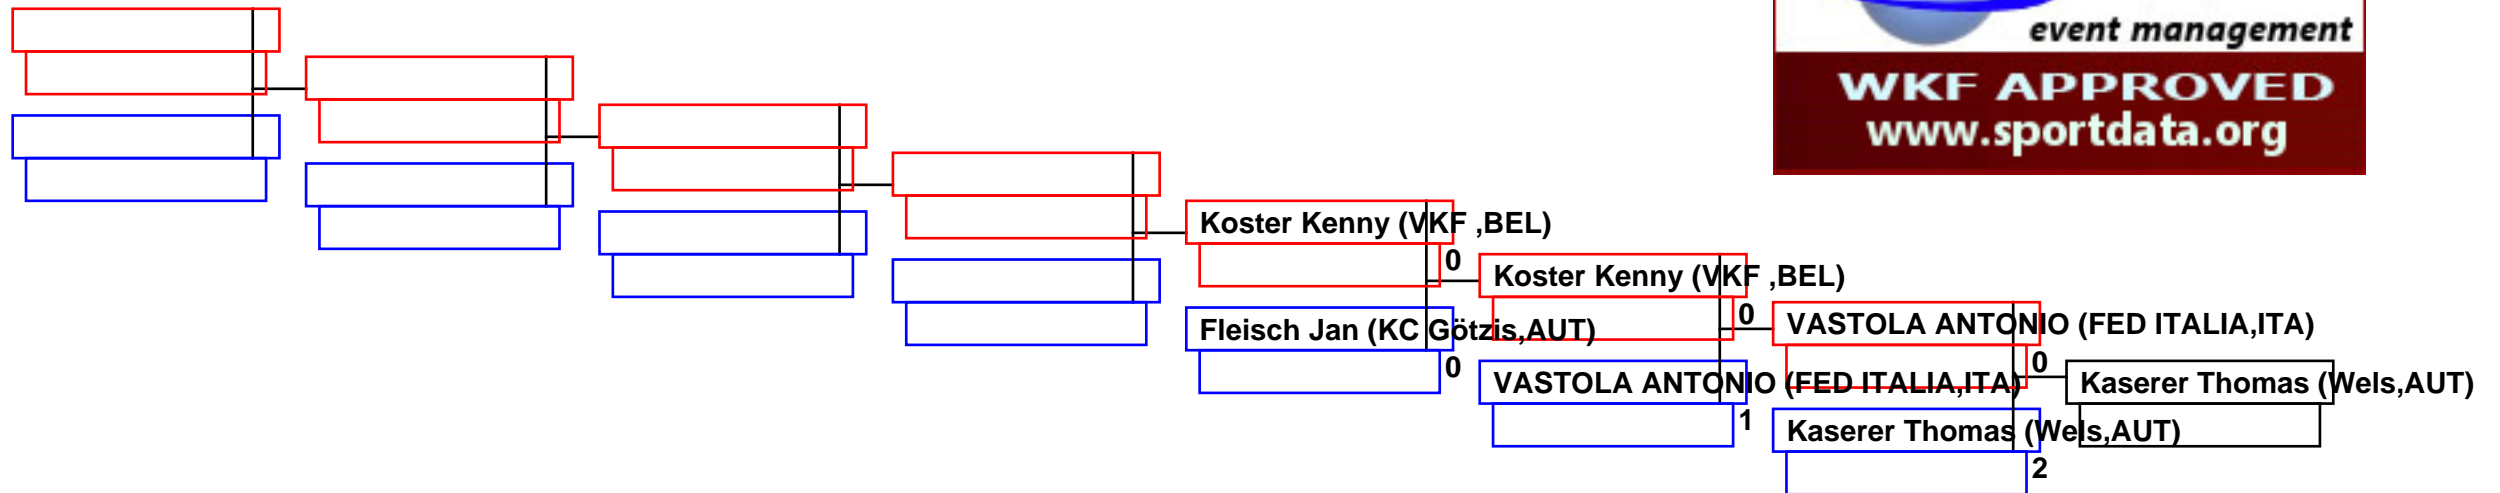

REPECHAGE: Kumite Individual male Seniors -67(Pool 1,2,3,4)

Referees: