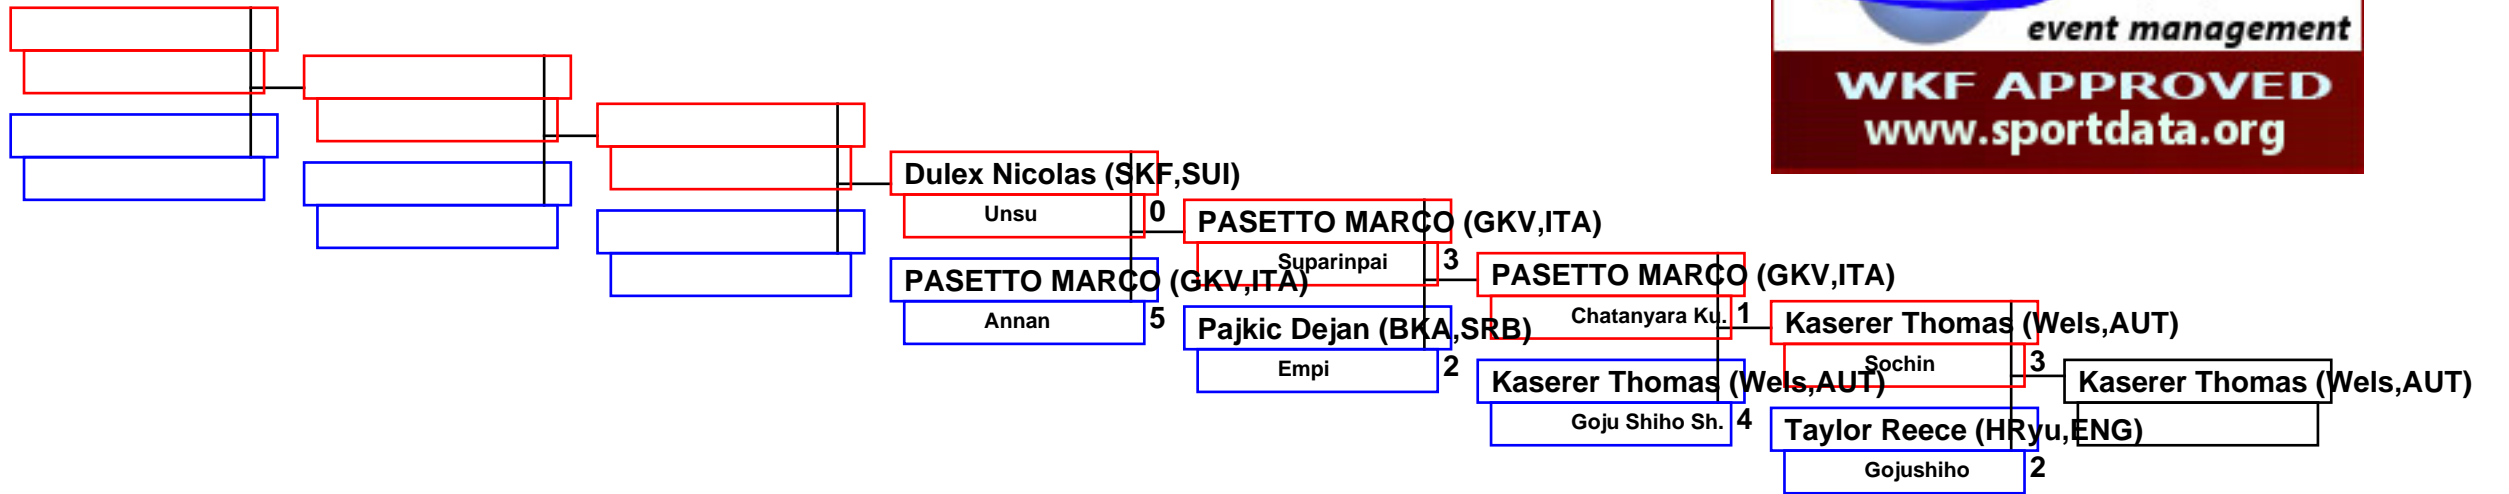

REPECHAGE: Kata Individual male Sen(Pool 3,4)

Referees: