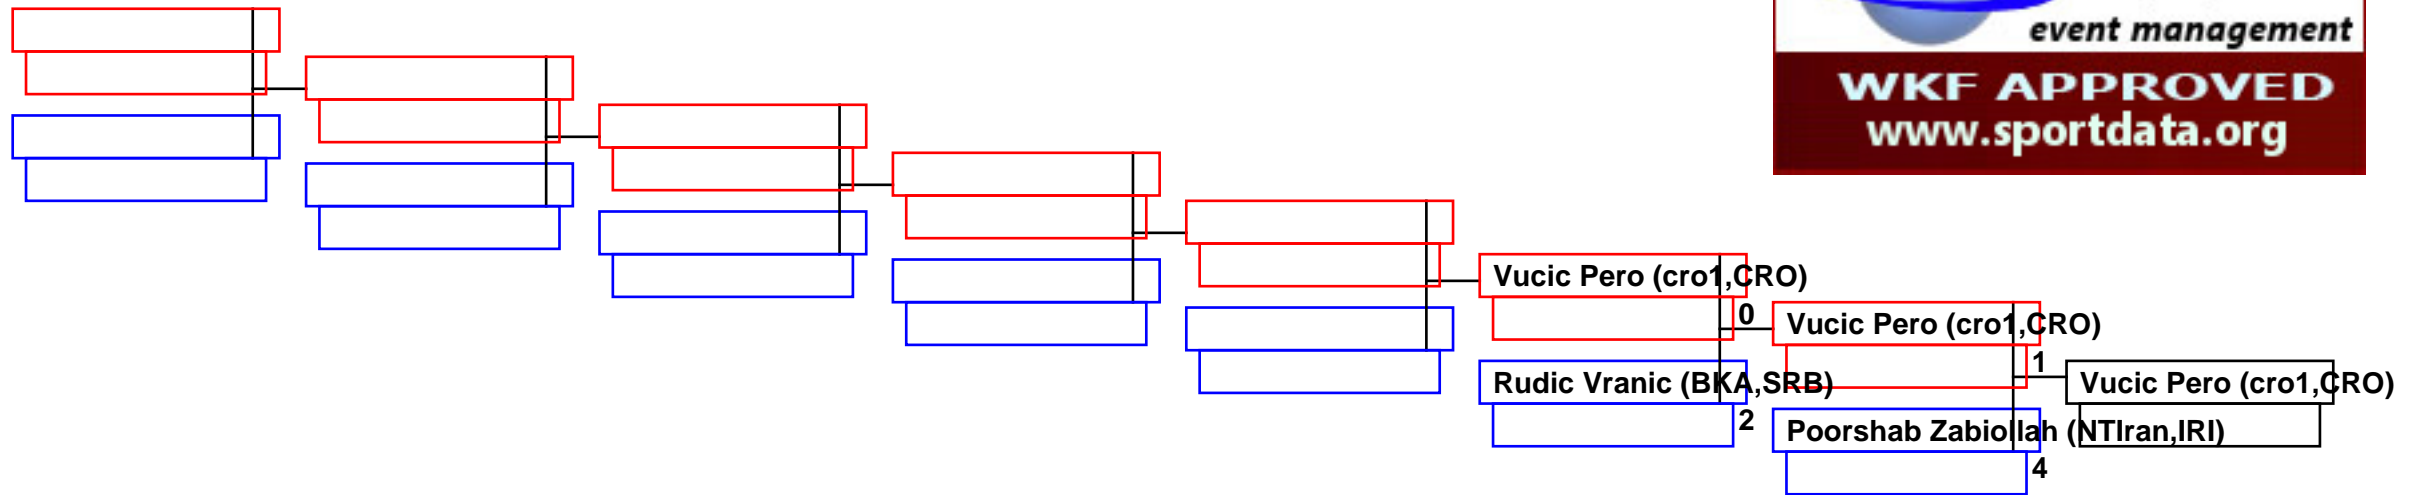

REPECHAGE: Kumite Individual male Seniors +84(Pool 1,2)

Referees: