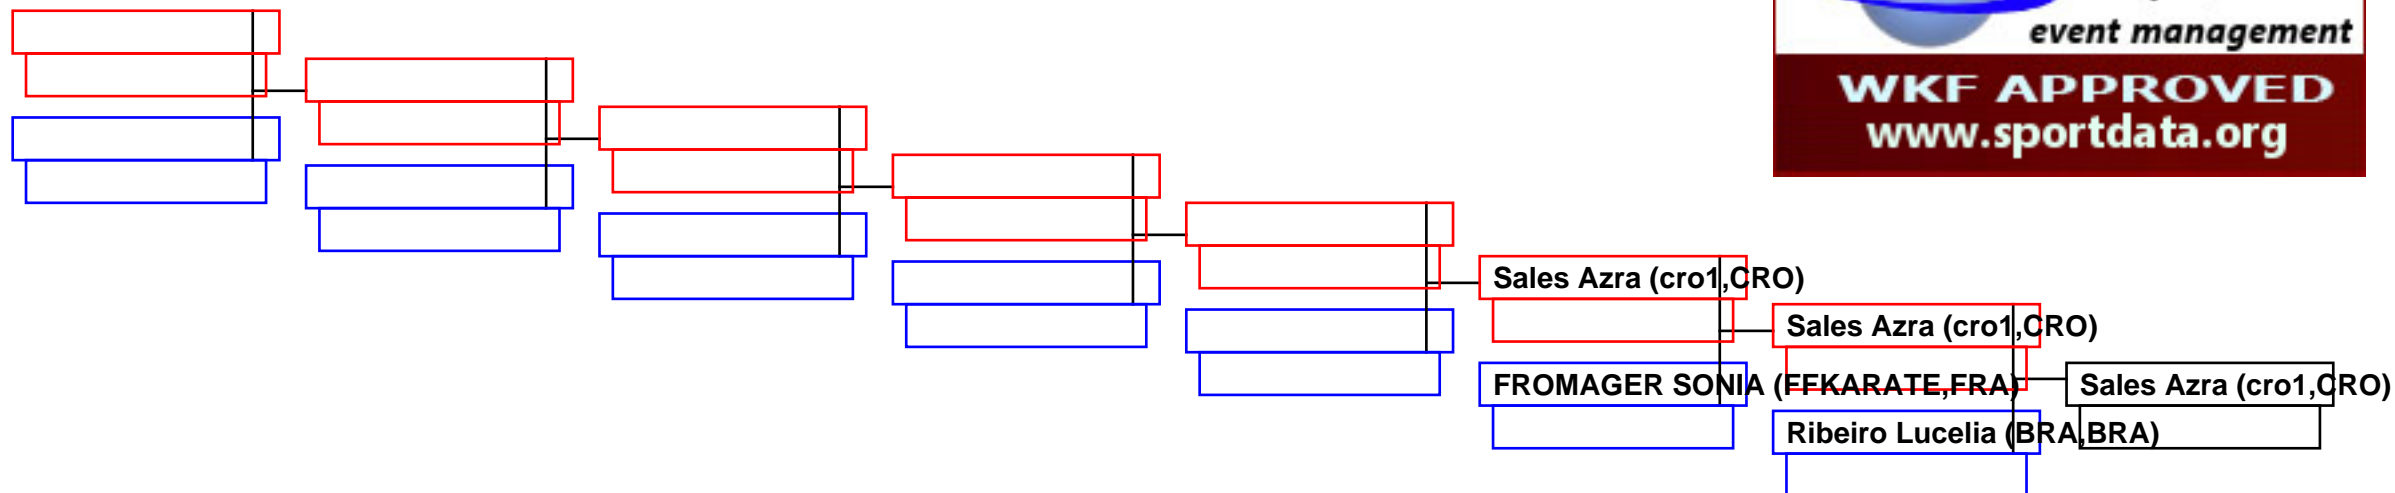

REPECHAGE: Kumite Individual female Seniors -68(Pool 1,2)

Referees: