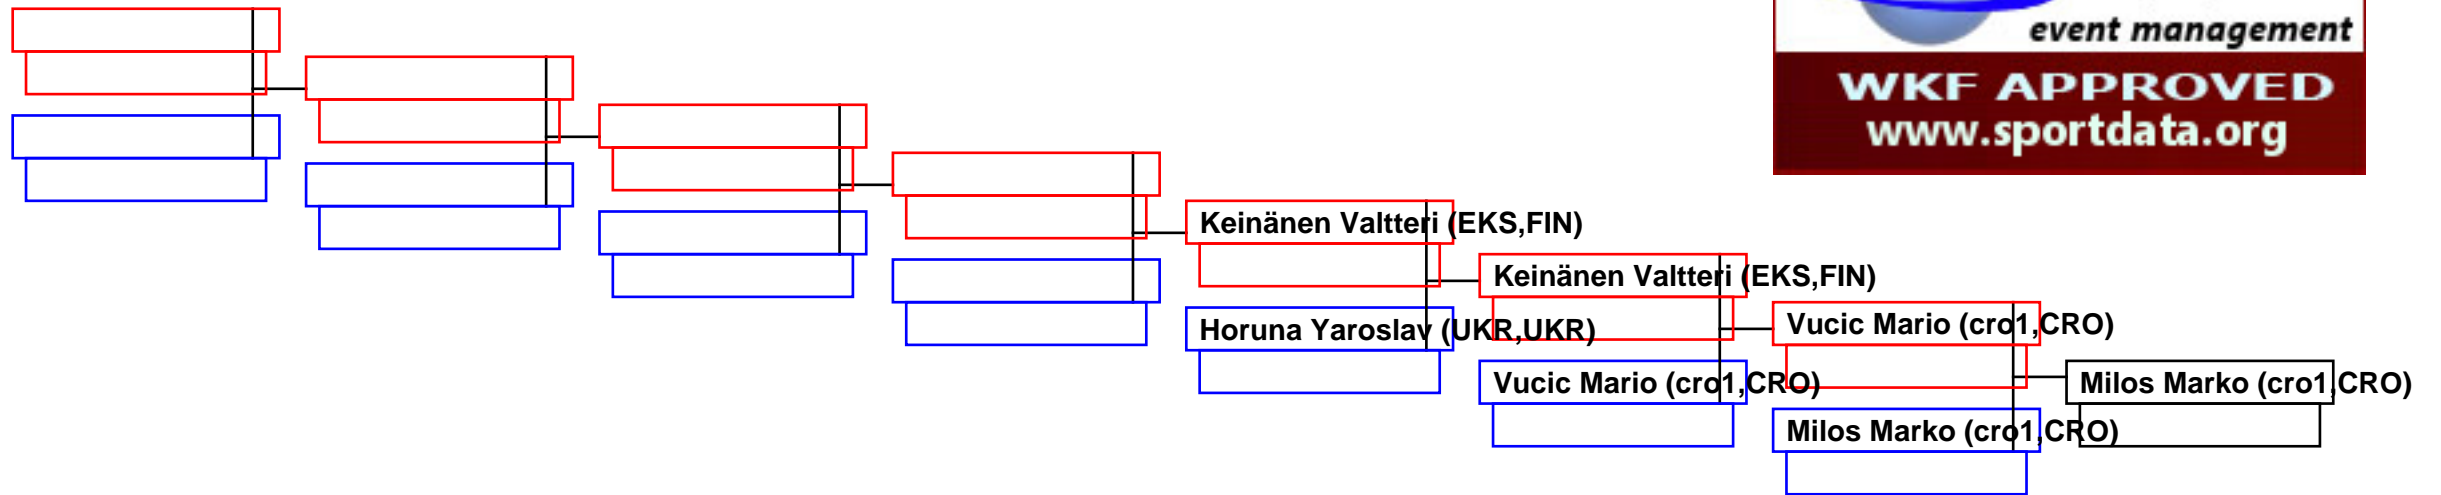

Kumite Individual male Seniors -84(P... Tatami Pool AUSTRIAN OPEN 2010 Golden League

(c)sportdata GmbH & Co KG 2000-2010(2010-10-09 21:31) -WKF Approved- v 6.0.1 build 1 License: SET_Developer_RB_AUT (expire 2011-07-17)