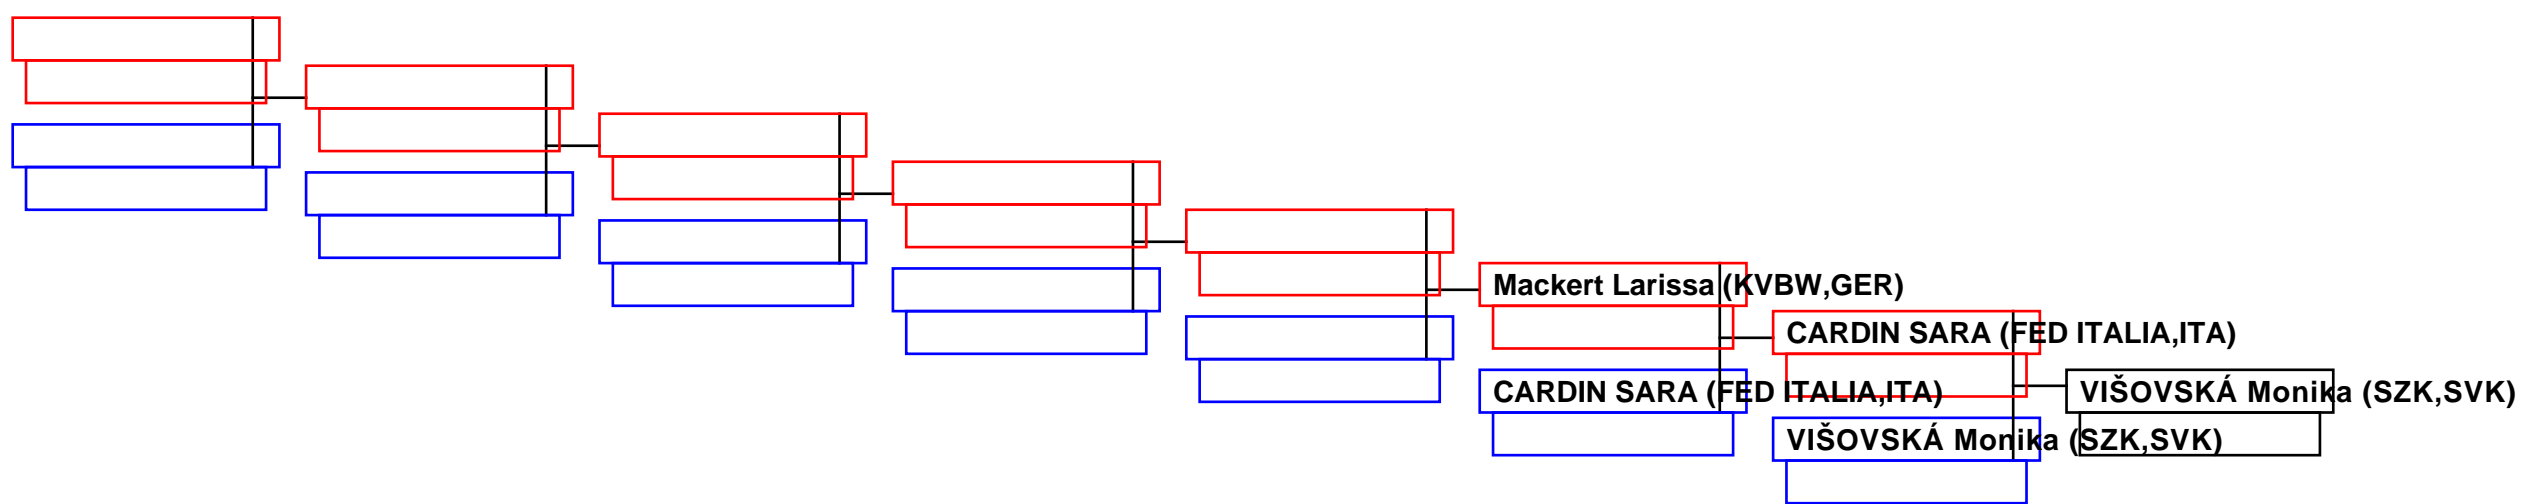

REPECHAGE: Kumite Individual female Seniors -55(Pool 1,2)