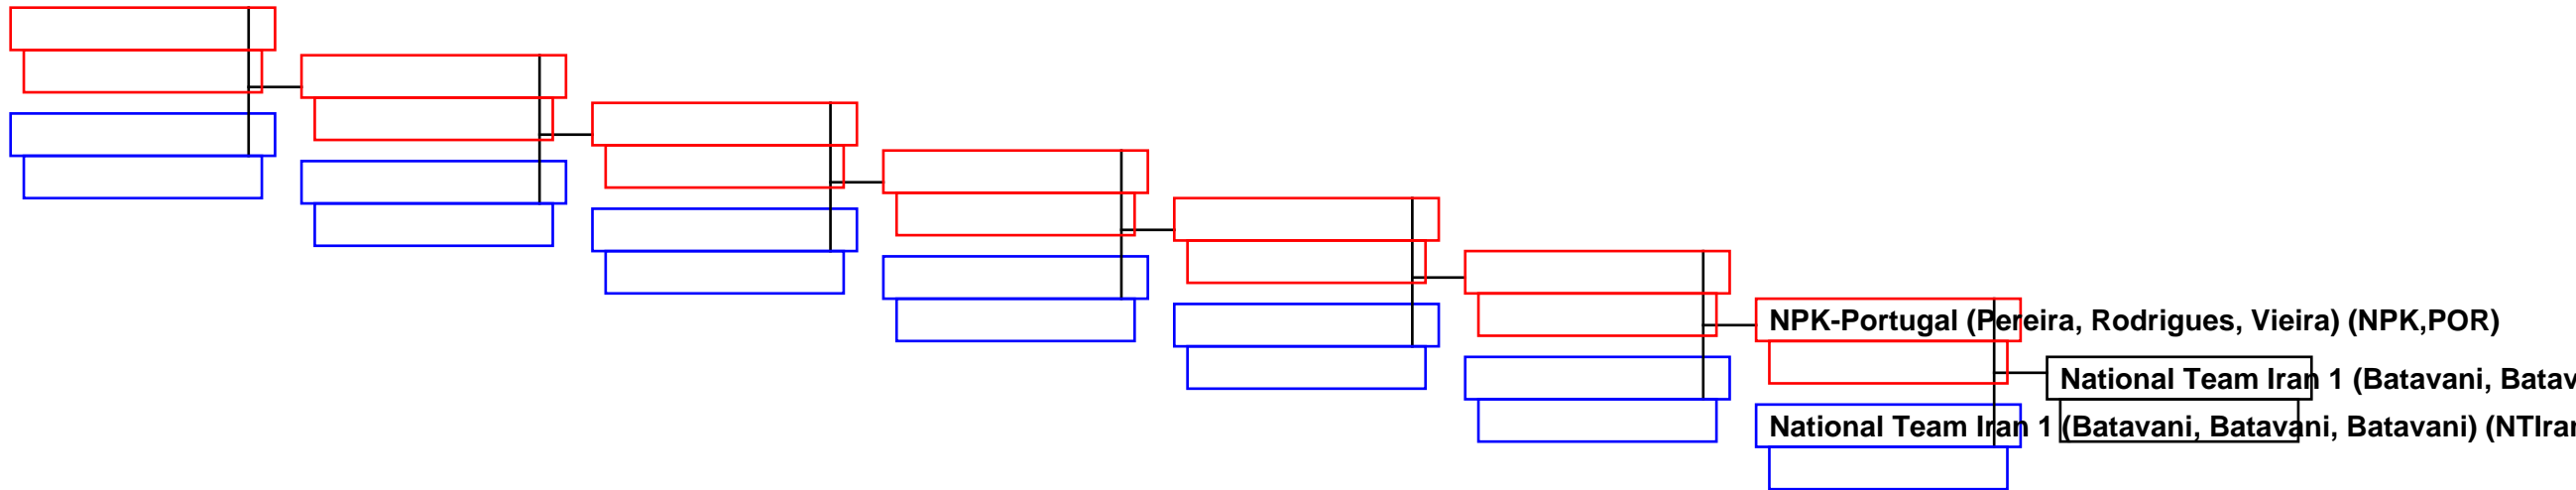

REPECHAGE: Kata Team male Sen(Pool 1)