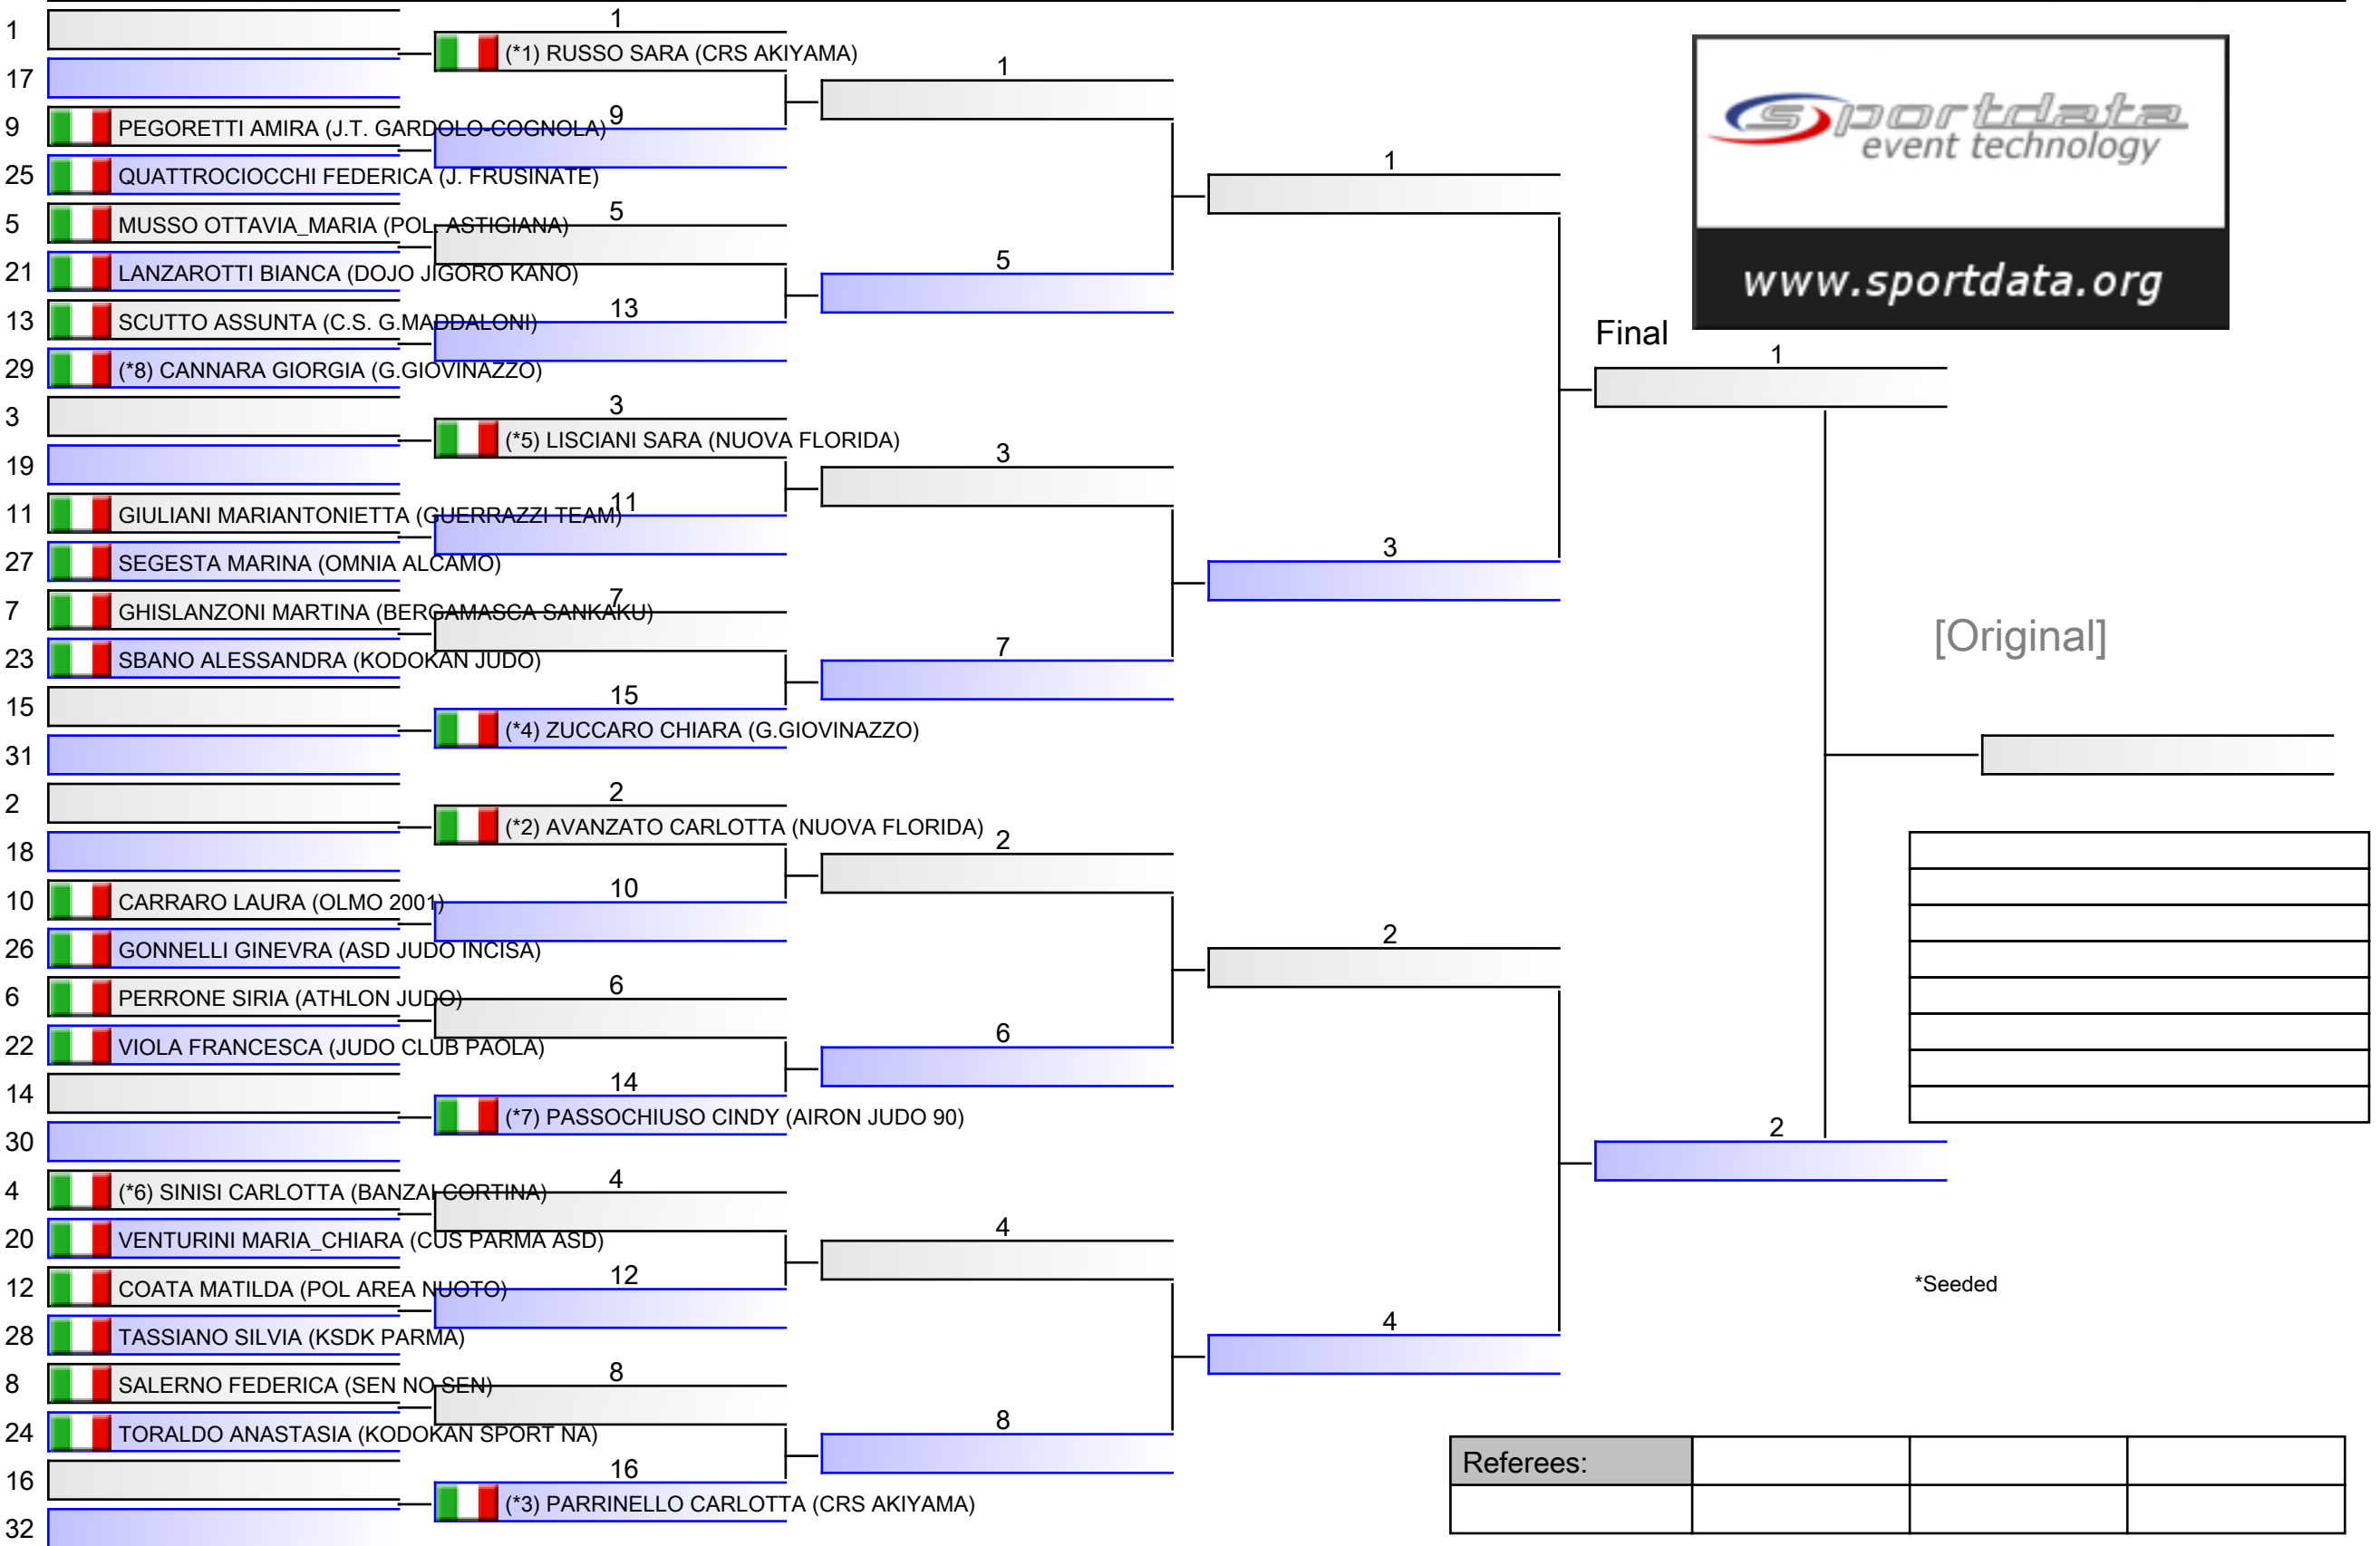

U18 F +70 KG

[Original]

*Seeded

Referees:			

U18 F -40 KG

[Original]

*Seeded

Referees:			

U18 F -44 KG

[Original]

Referees:

U18 F -52 KG

U18 F -57 KG

[Original]

1

U18 F -57 KG