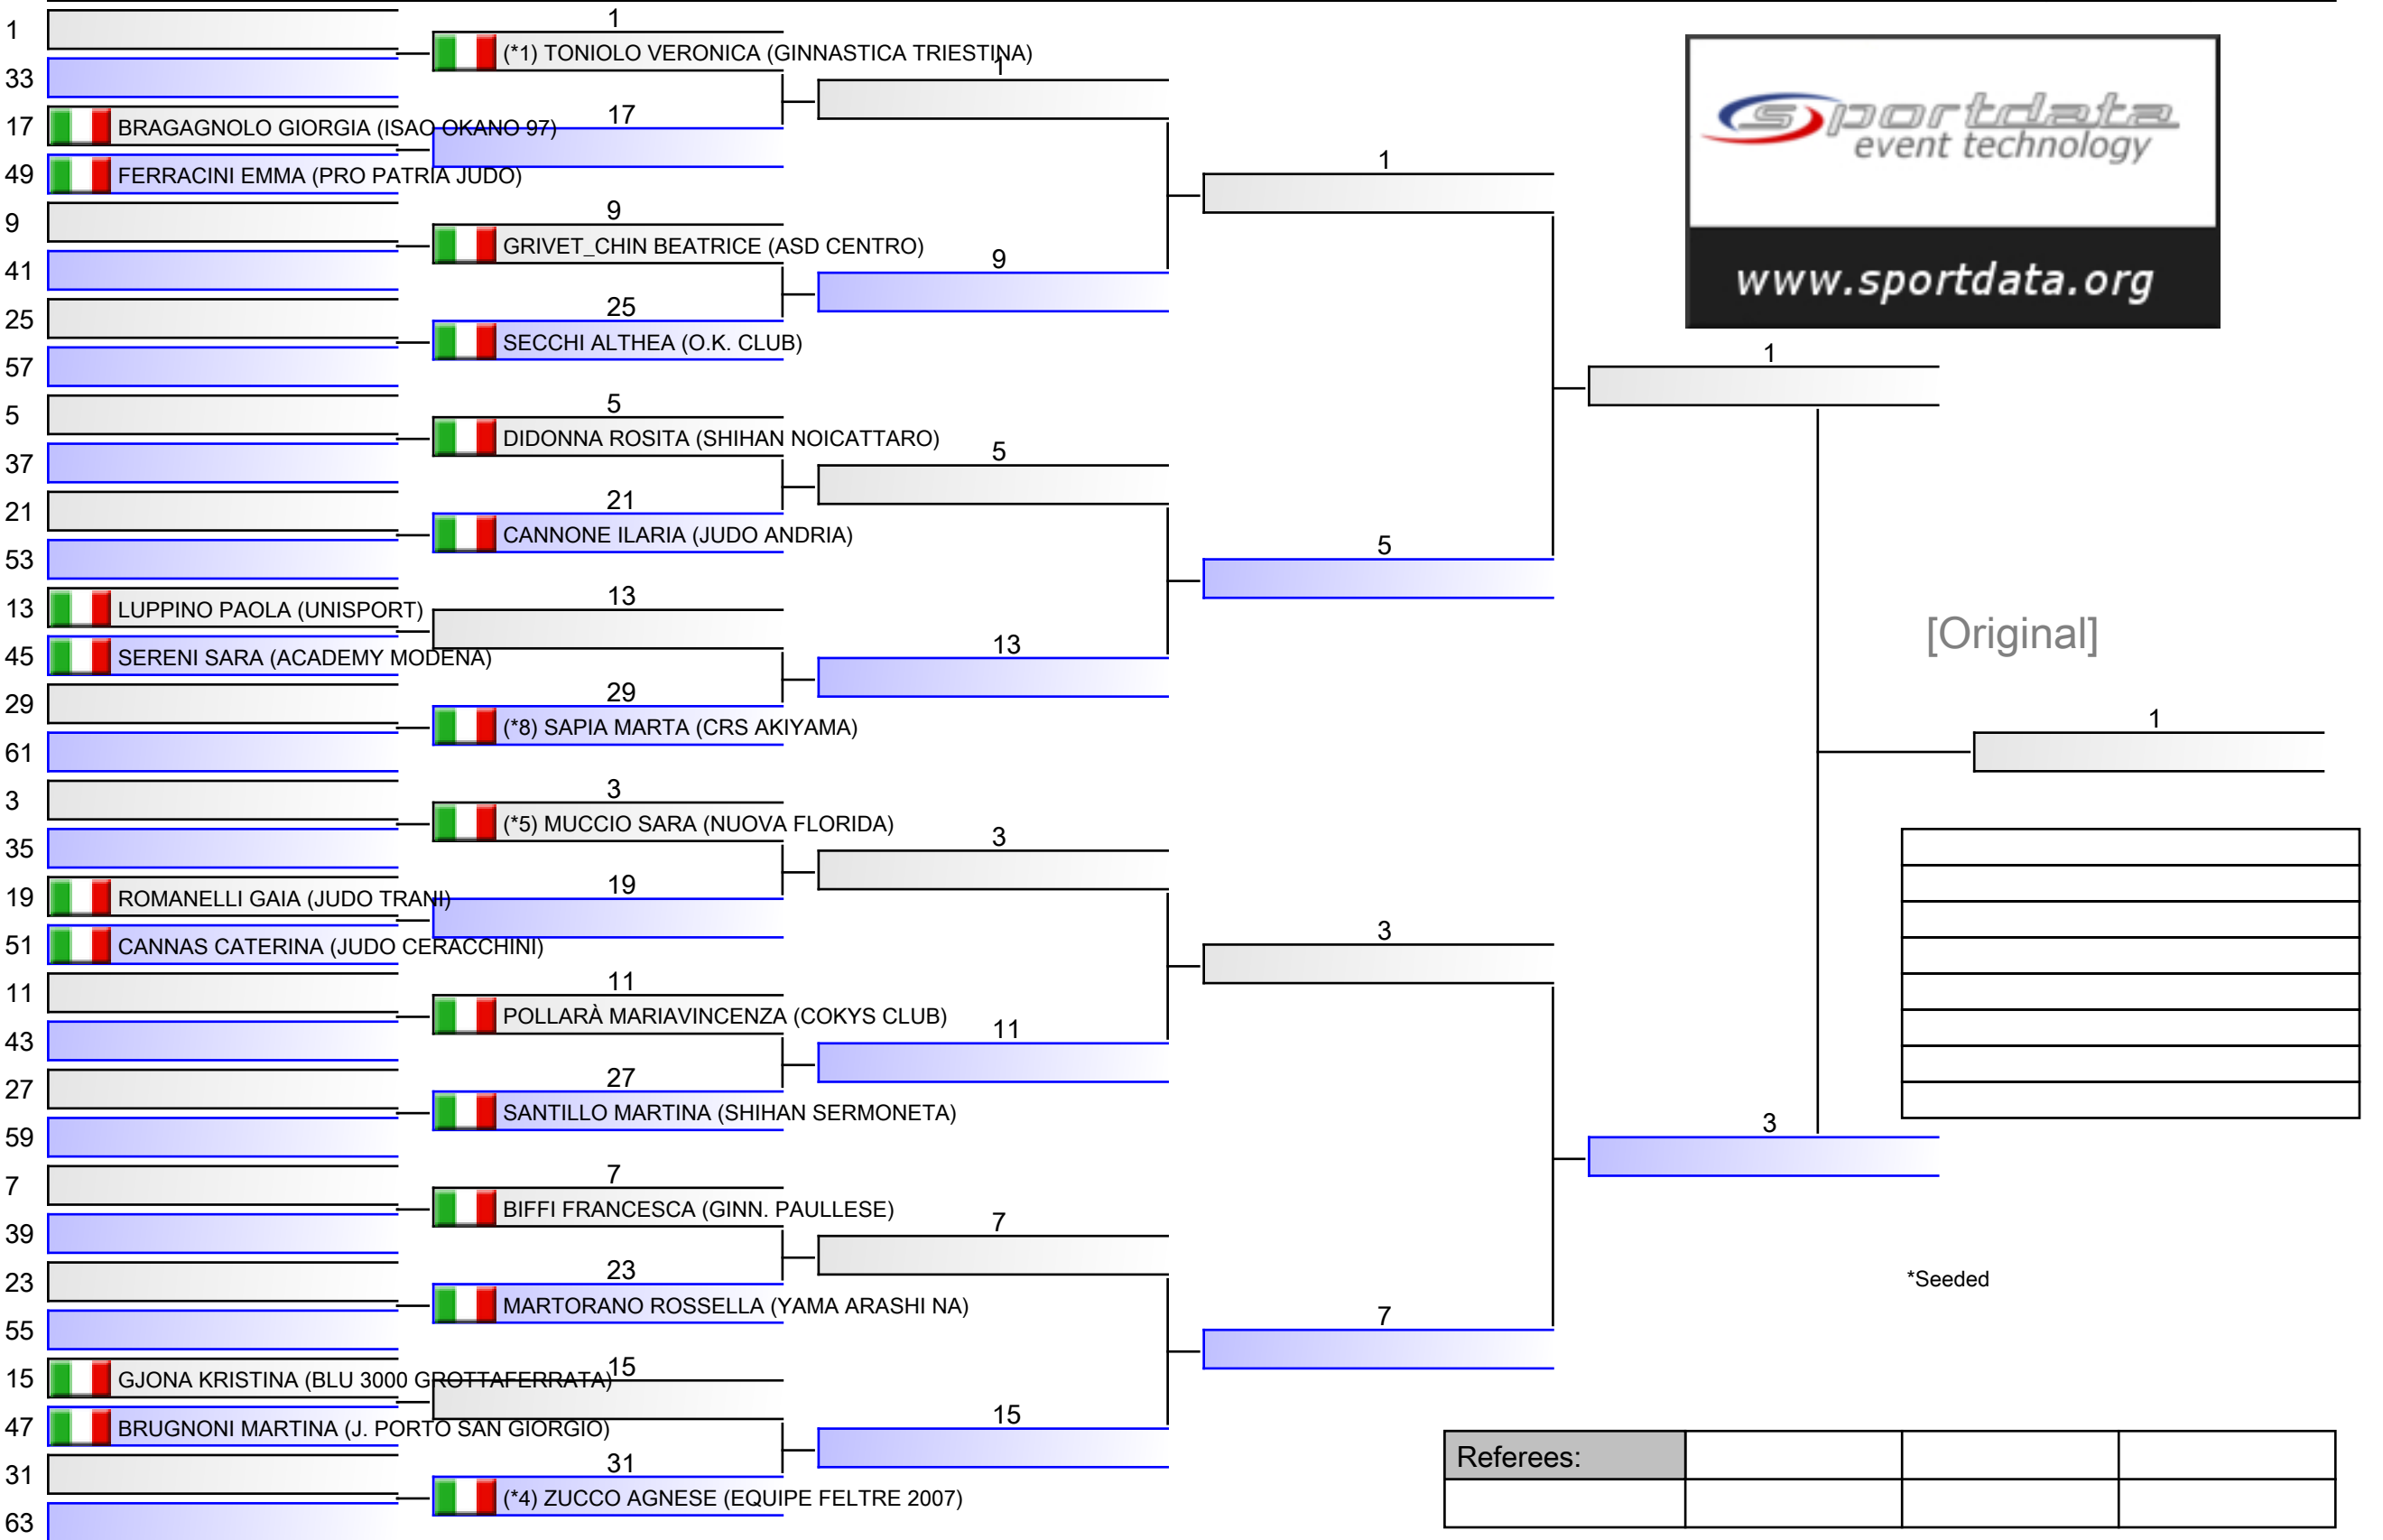

U18 F +70 KG

[Original]

*Seeded

Referees:			

U18 F -40 KG

[Original]

*Seeded

Referees:			

U18 F -44 KG

[Original]

Referees:

U18 F -52 KG

U18 F -57 KG

[Original]

1

U18 F -57 KG