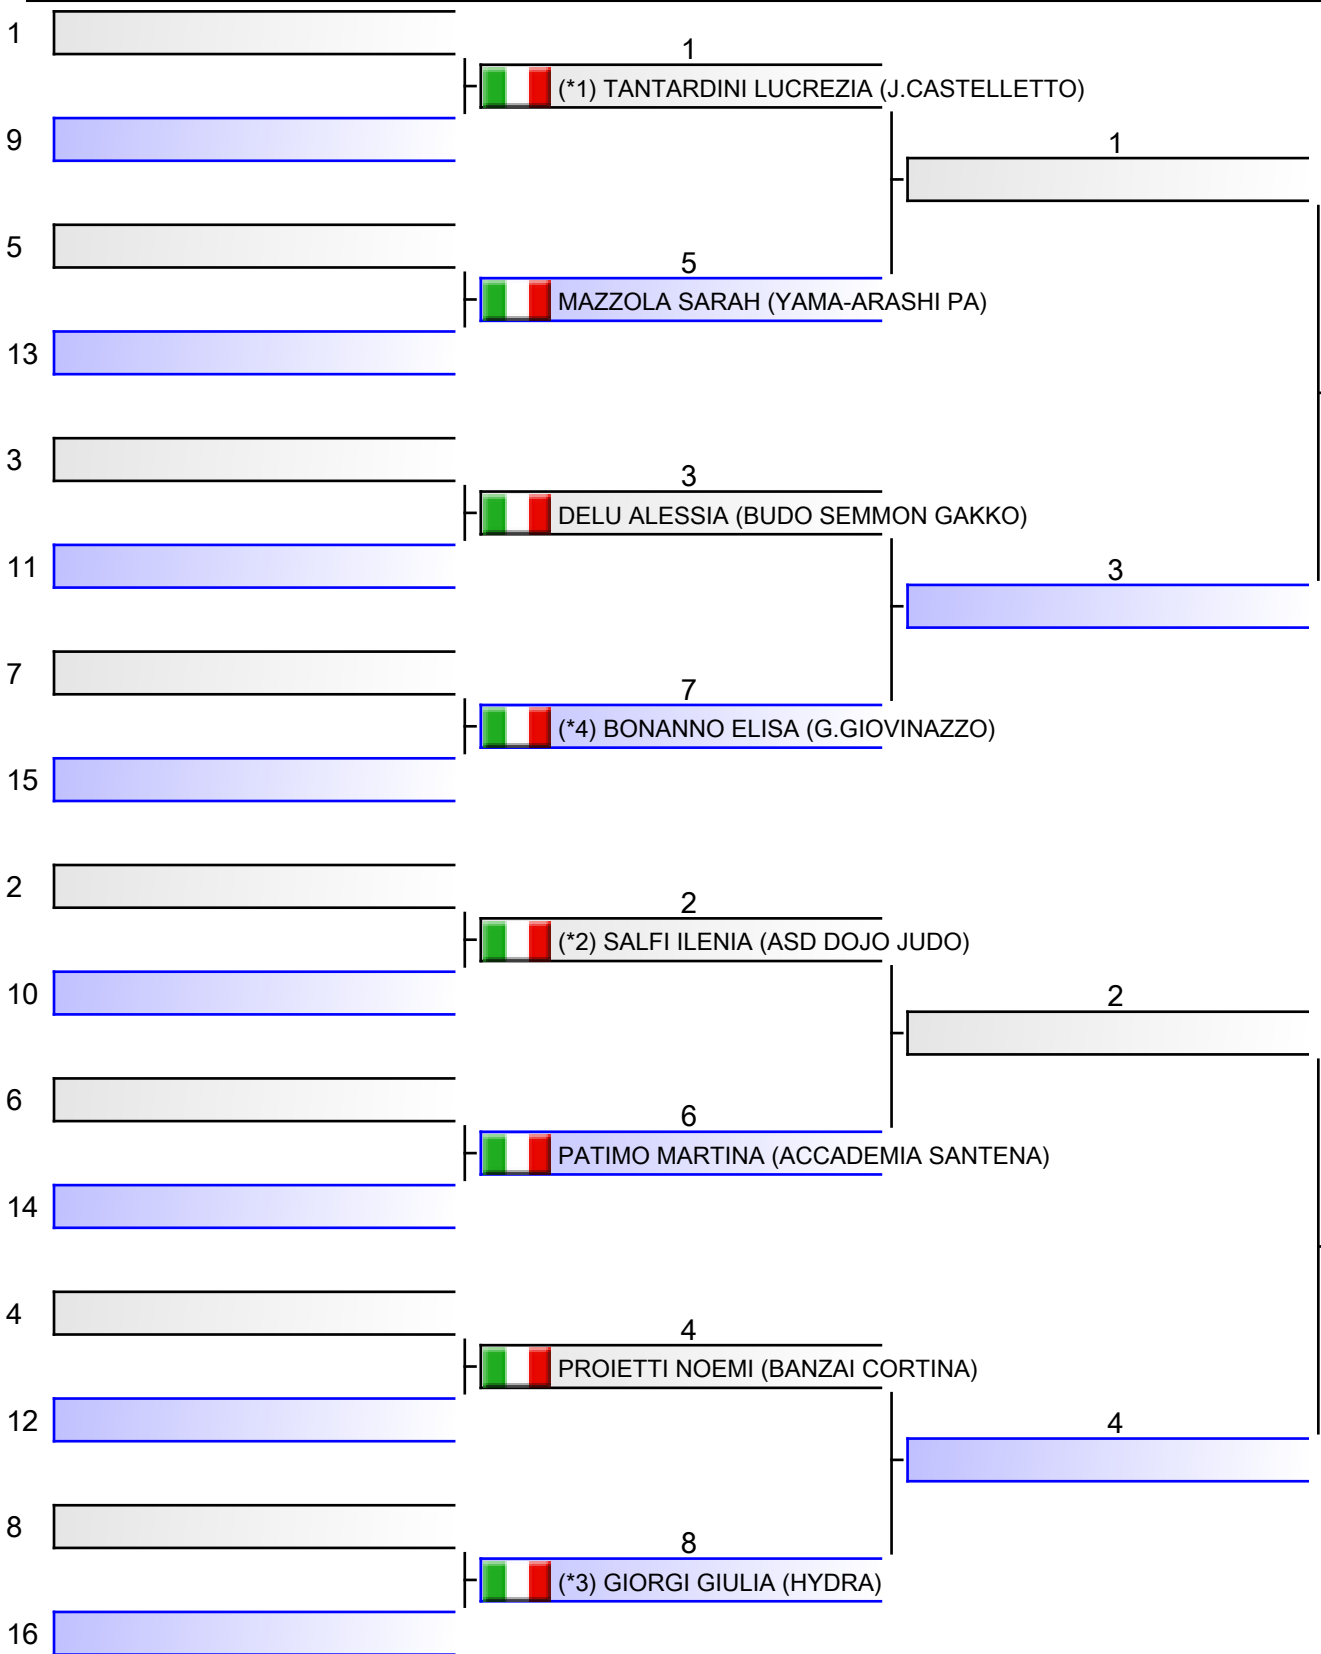

U18 F +70 KG

[Original]

*Seeded

Referees:			

U18 F -40 KG

[Original]

*Seeded

Referees:			

U18 F -44 KG

[Original]

Referees:

U18 F -52 KG

U18 F -57 KG

[Original]

1

U18 F -57 KG