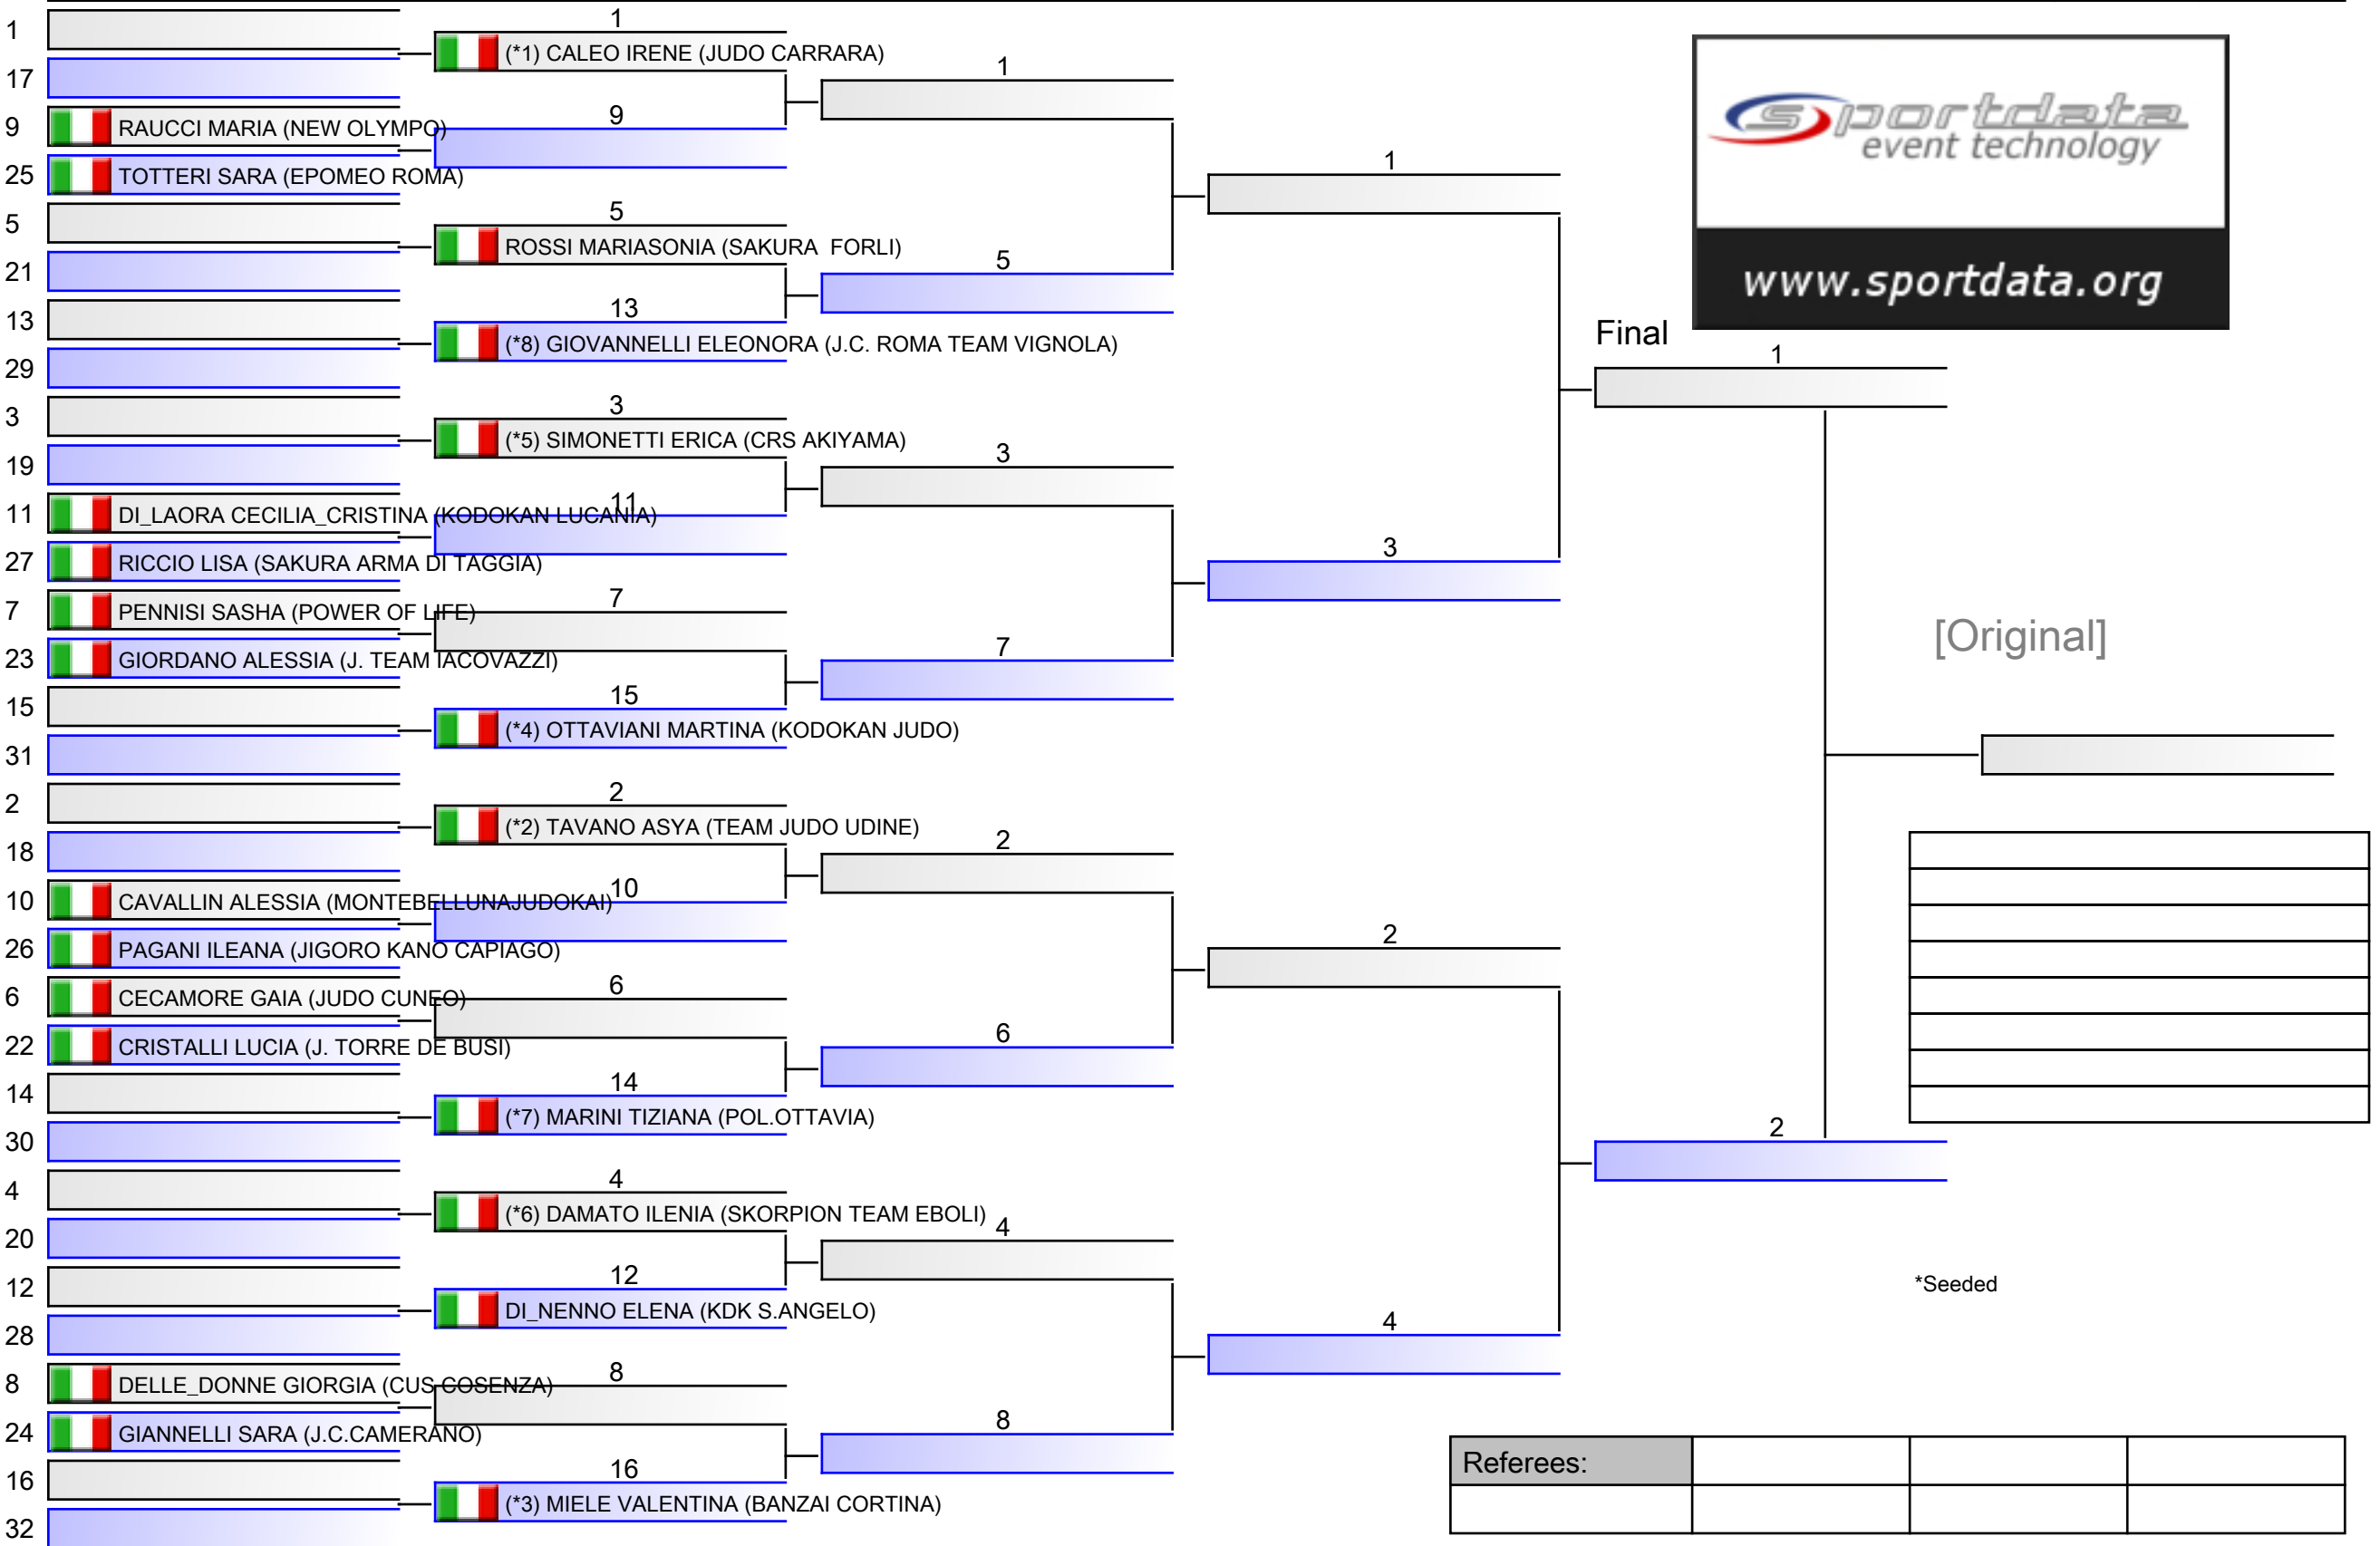

U18 F +70 KG

[Original]

*Seeded

Referees:			

U18 F -40 KG

[Original]

*Seeded

Referees:			

U18 F -44 KG

[Original]

Referees:

U18 F -52 KG

U18 F -57 KG

[Original]

1

U18 F -57 KG