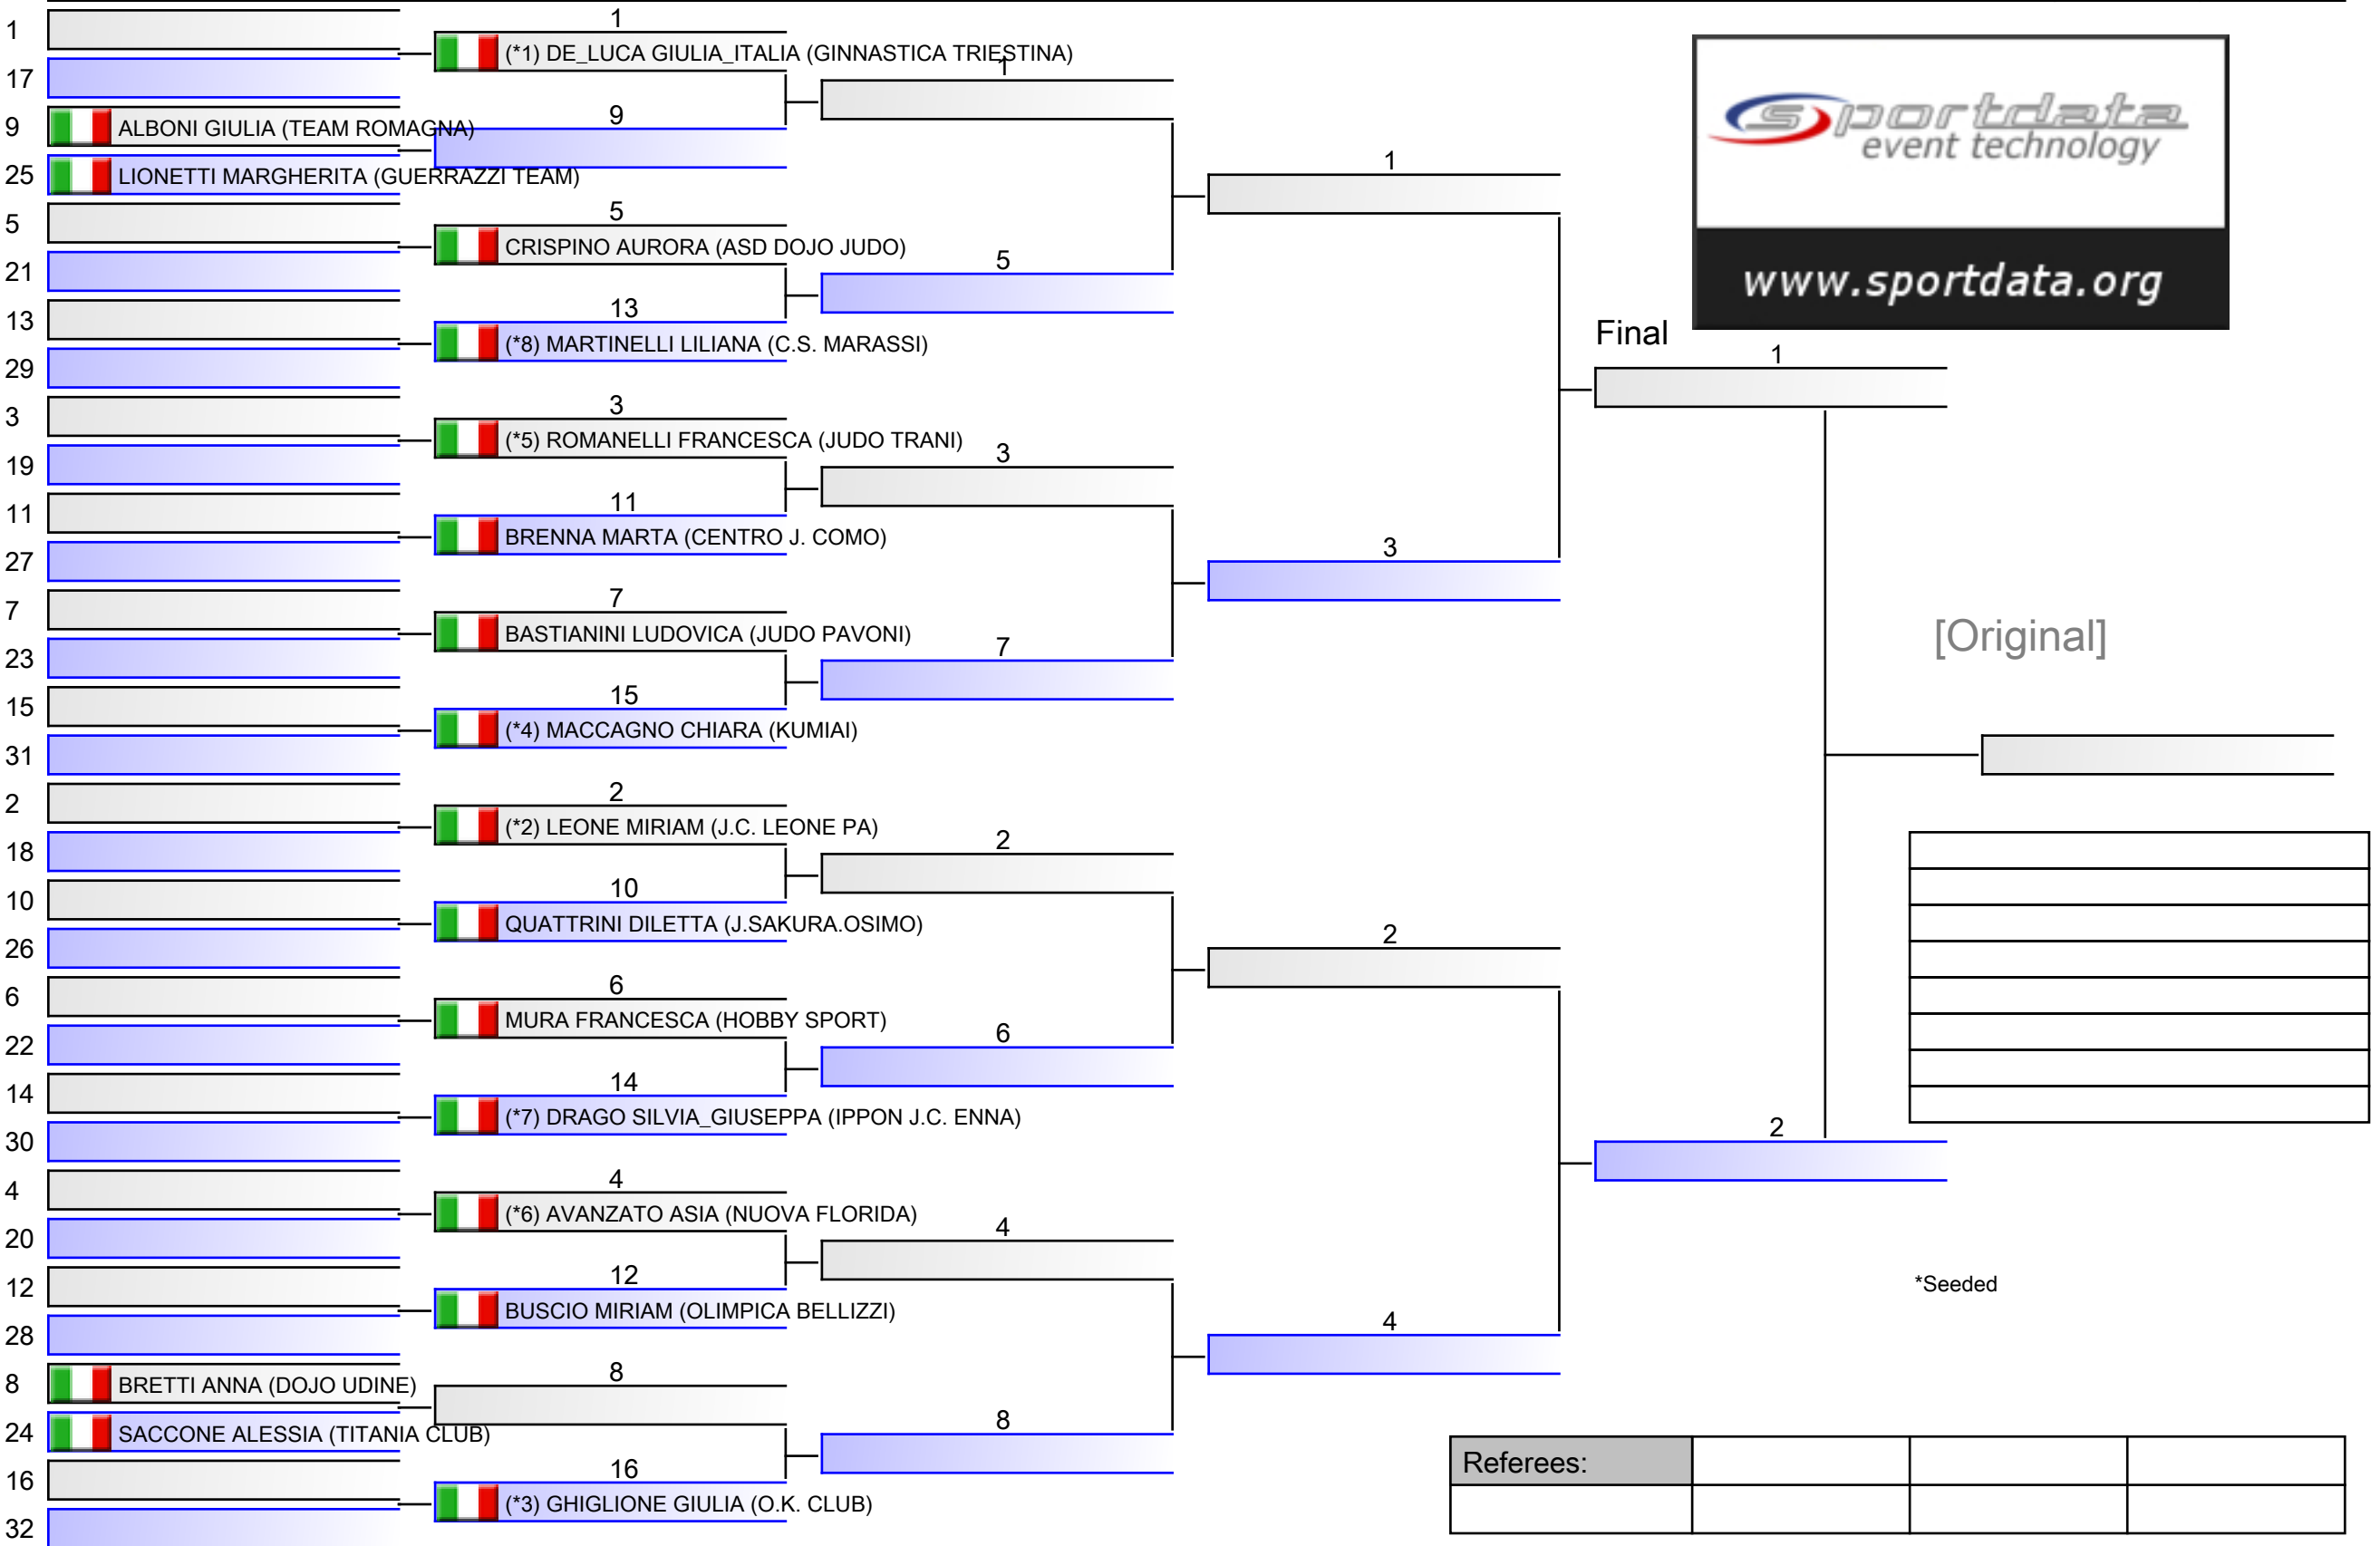

U18 F +70 KG

[Original]

*Seeded

Referees:			

U18 F -40 KG

[Original]

*Seeded

Referees:			

U18 F -44 KG

[Original]

Referees:

U18 F -52 KG

U18 F -57 KG

[Original]

1

U18 F -57 KG