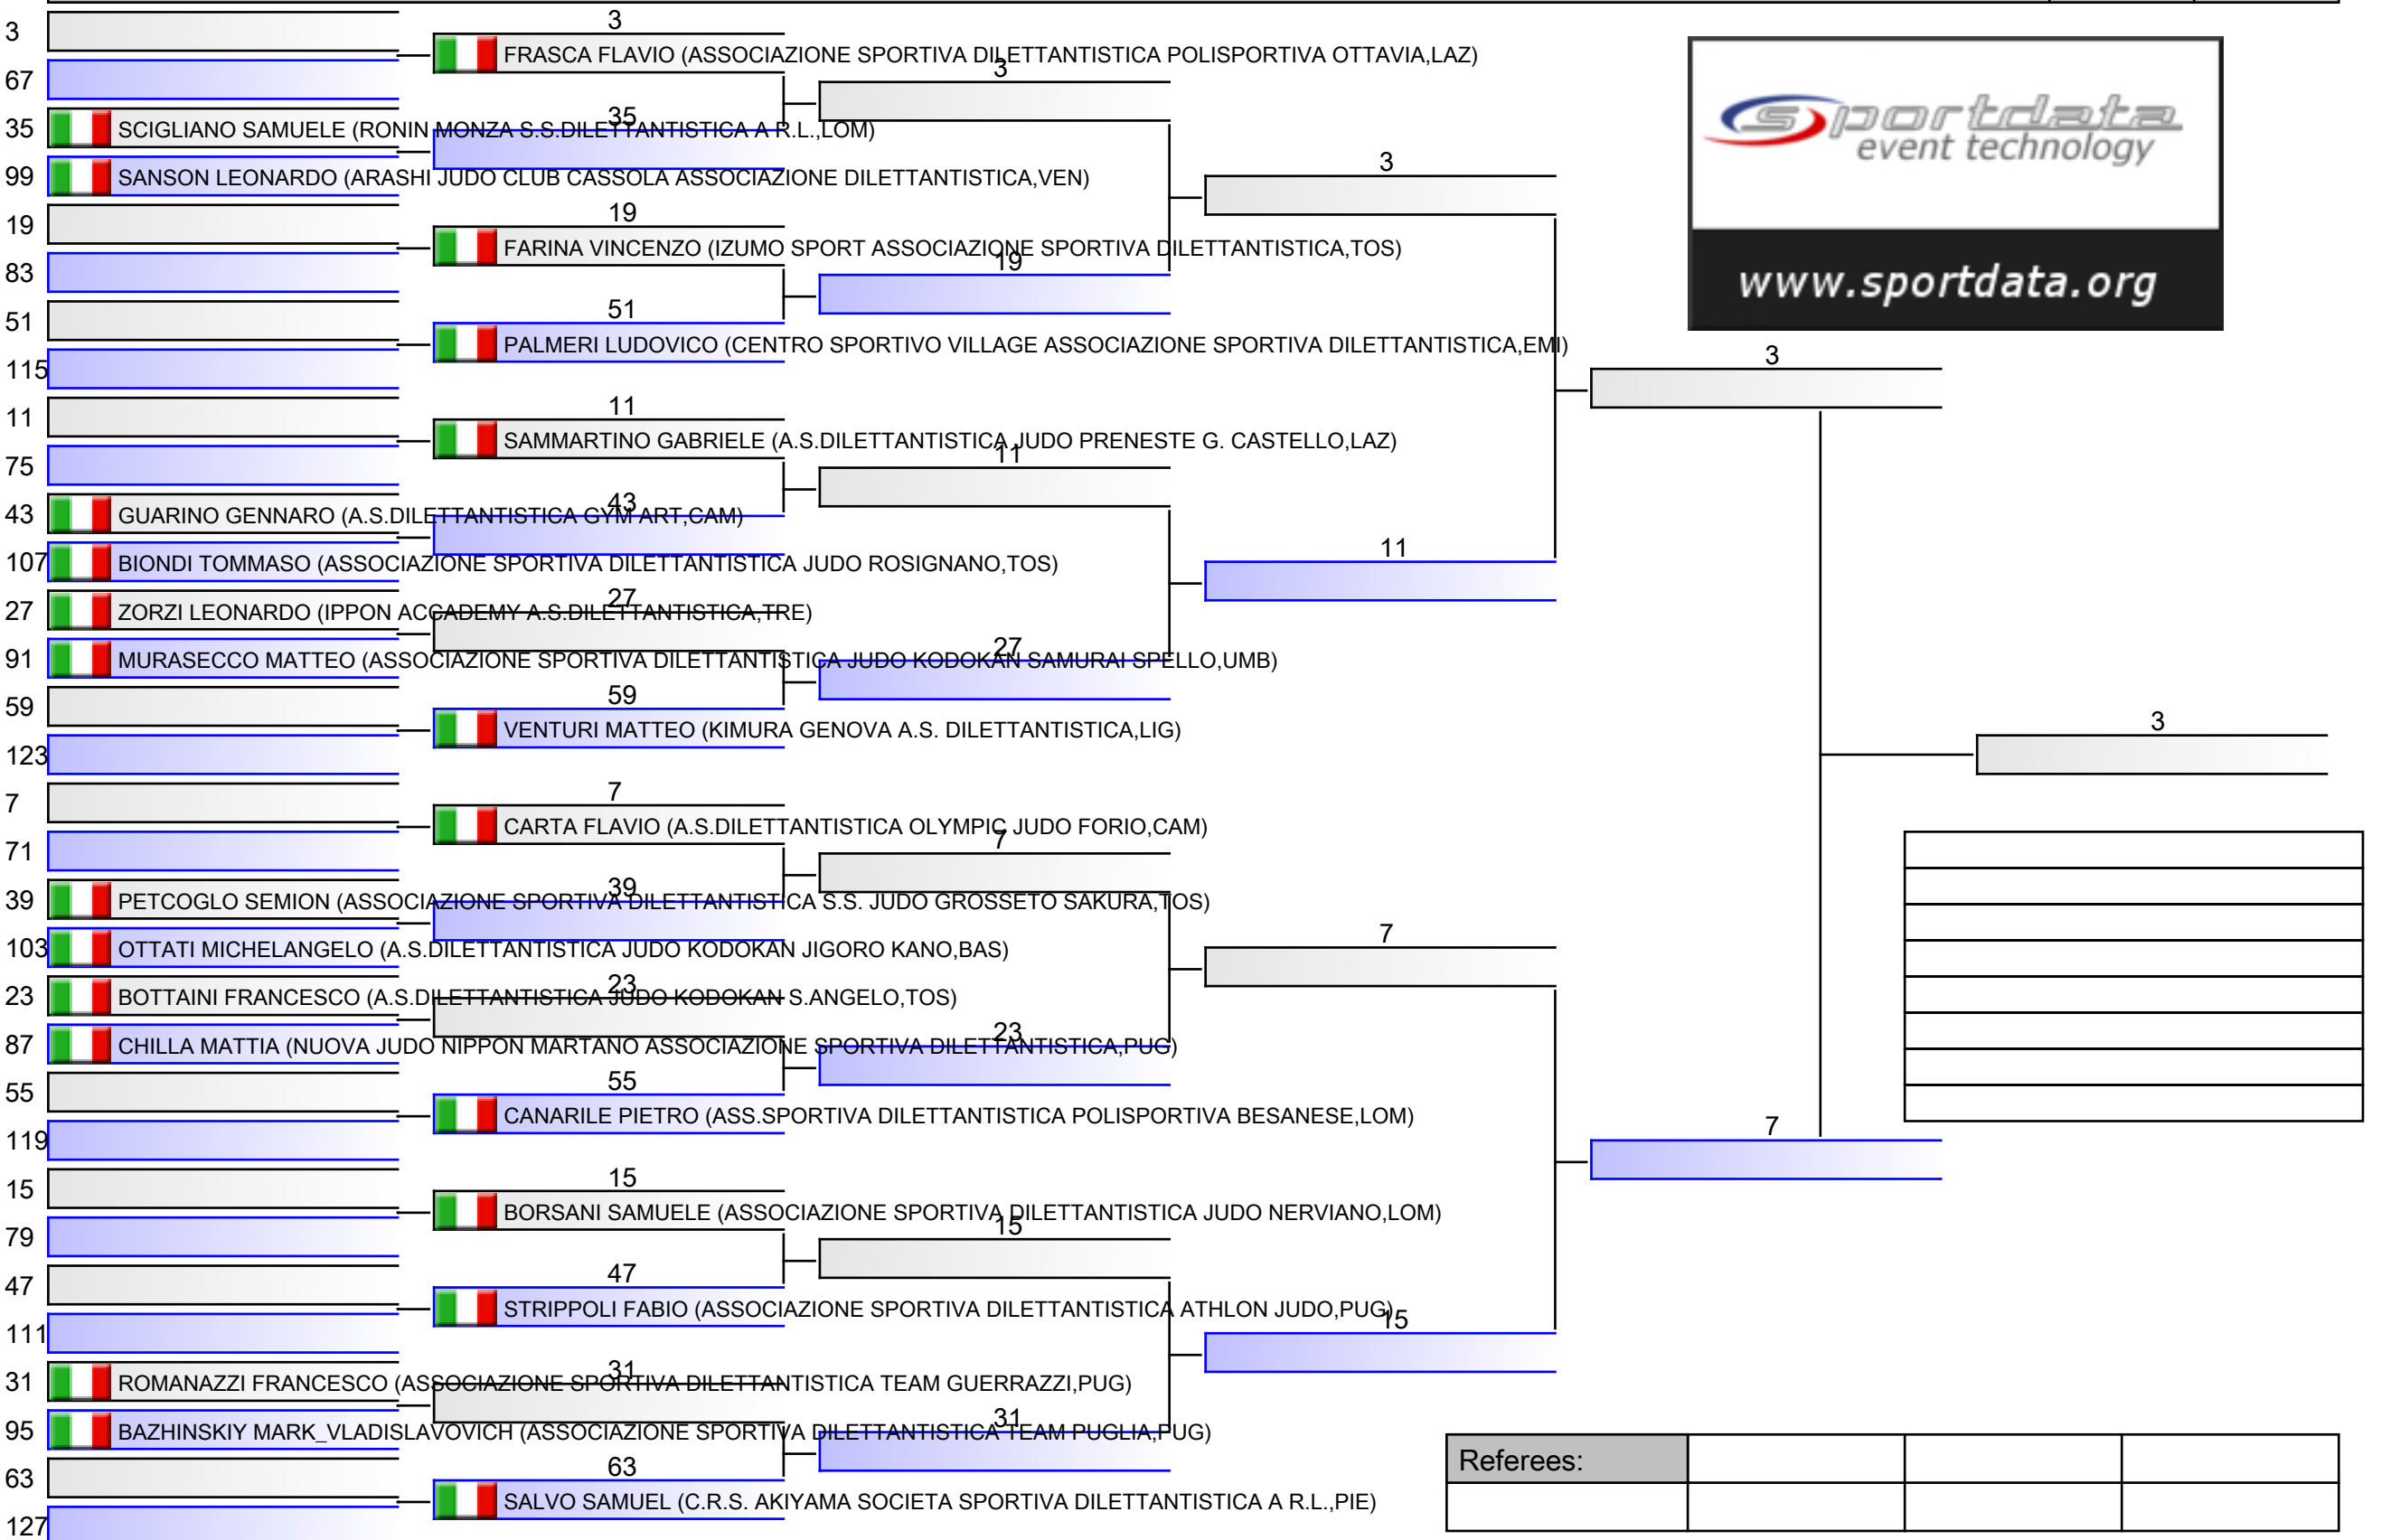

Referees:			

Referees:			

U18 M -55 KG

Referees:			

Referees:			

U18 M -60 KG

Referees:			

U18 M -66 KG

Referees:			

Referees:			

U18 M -73 KG

Referees:			

Referees:			