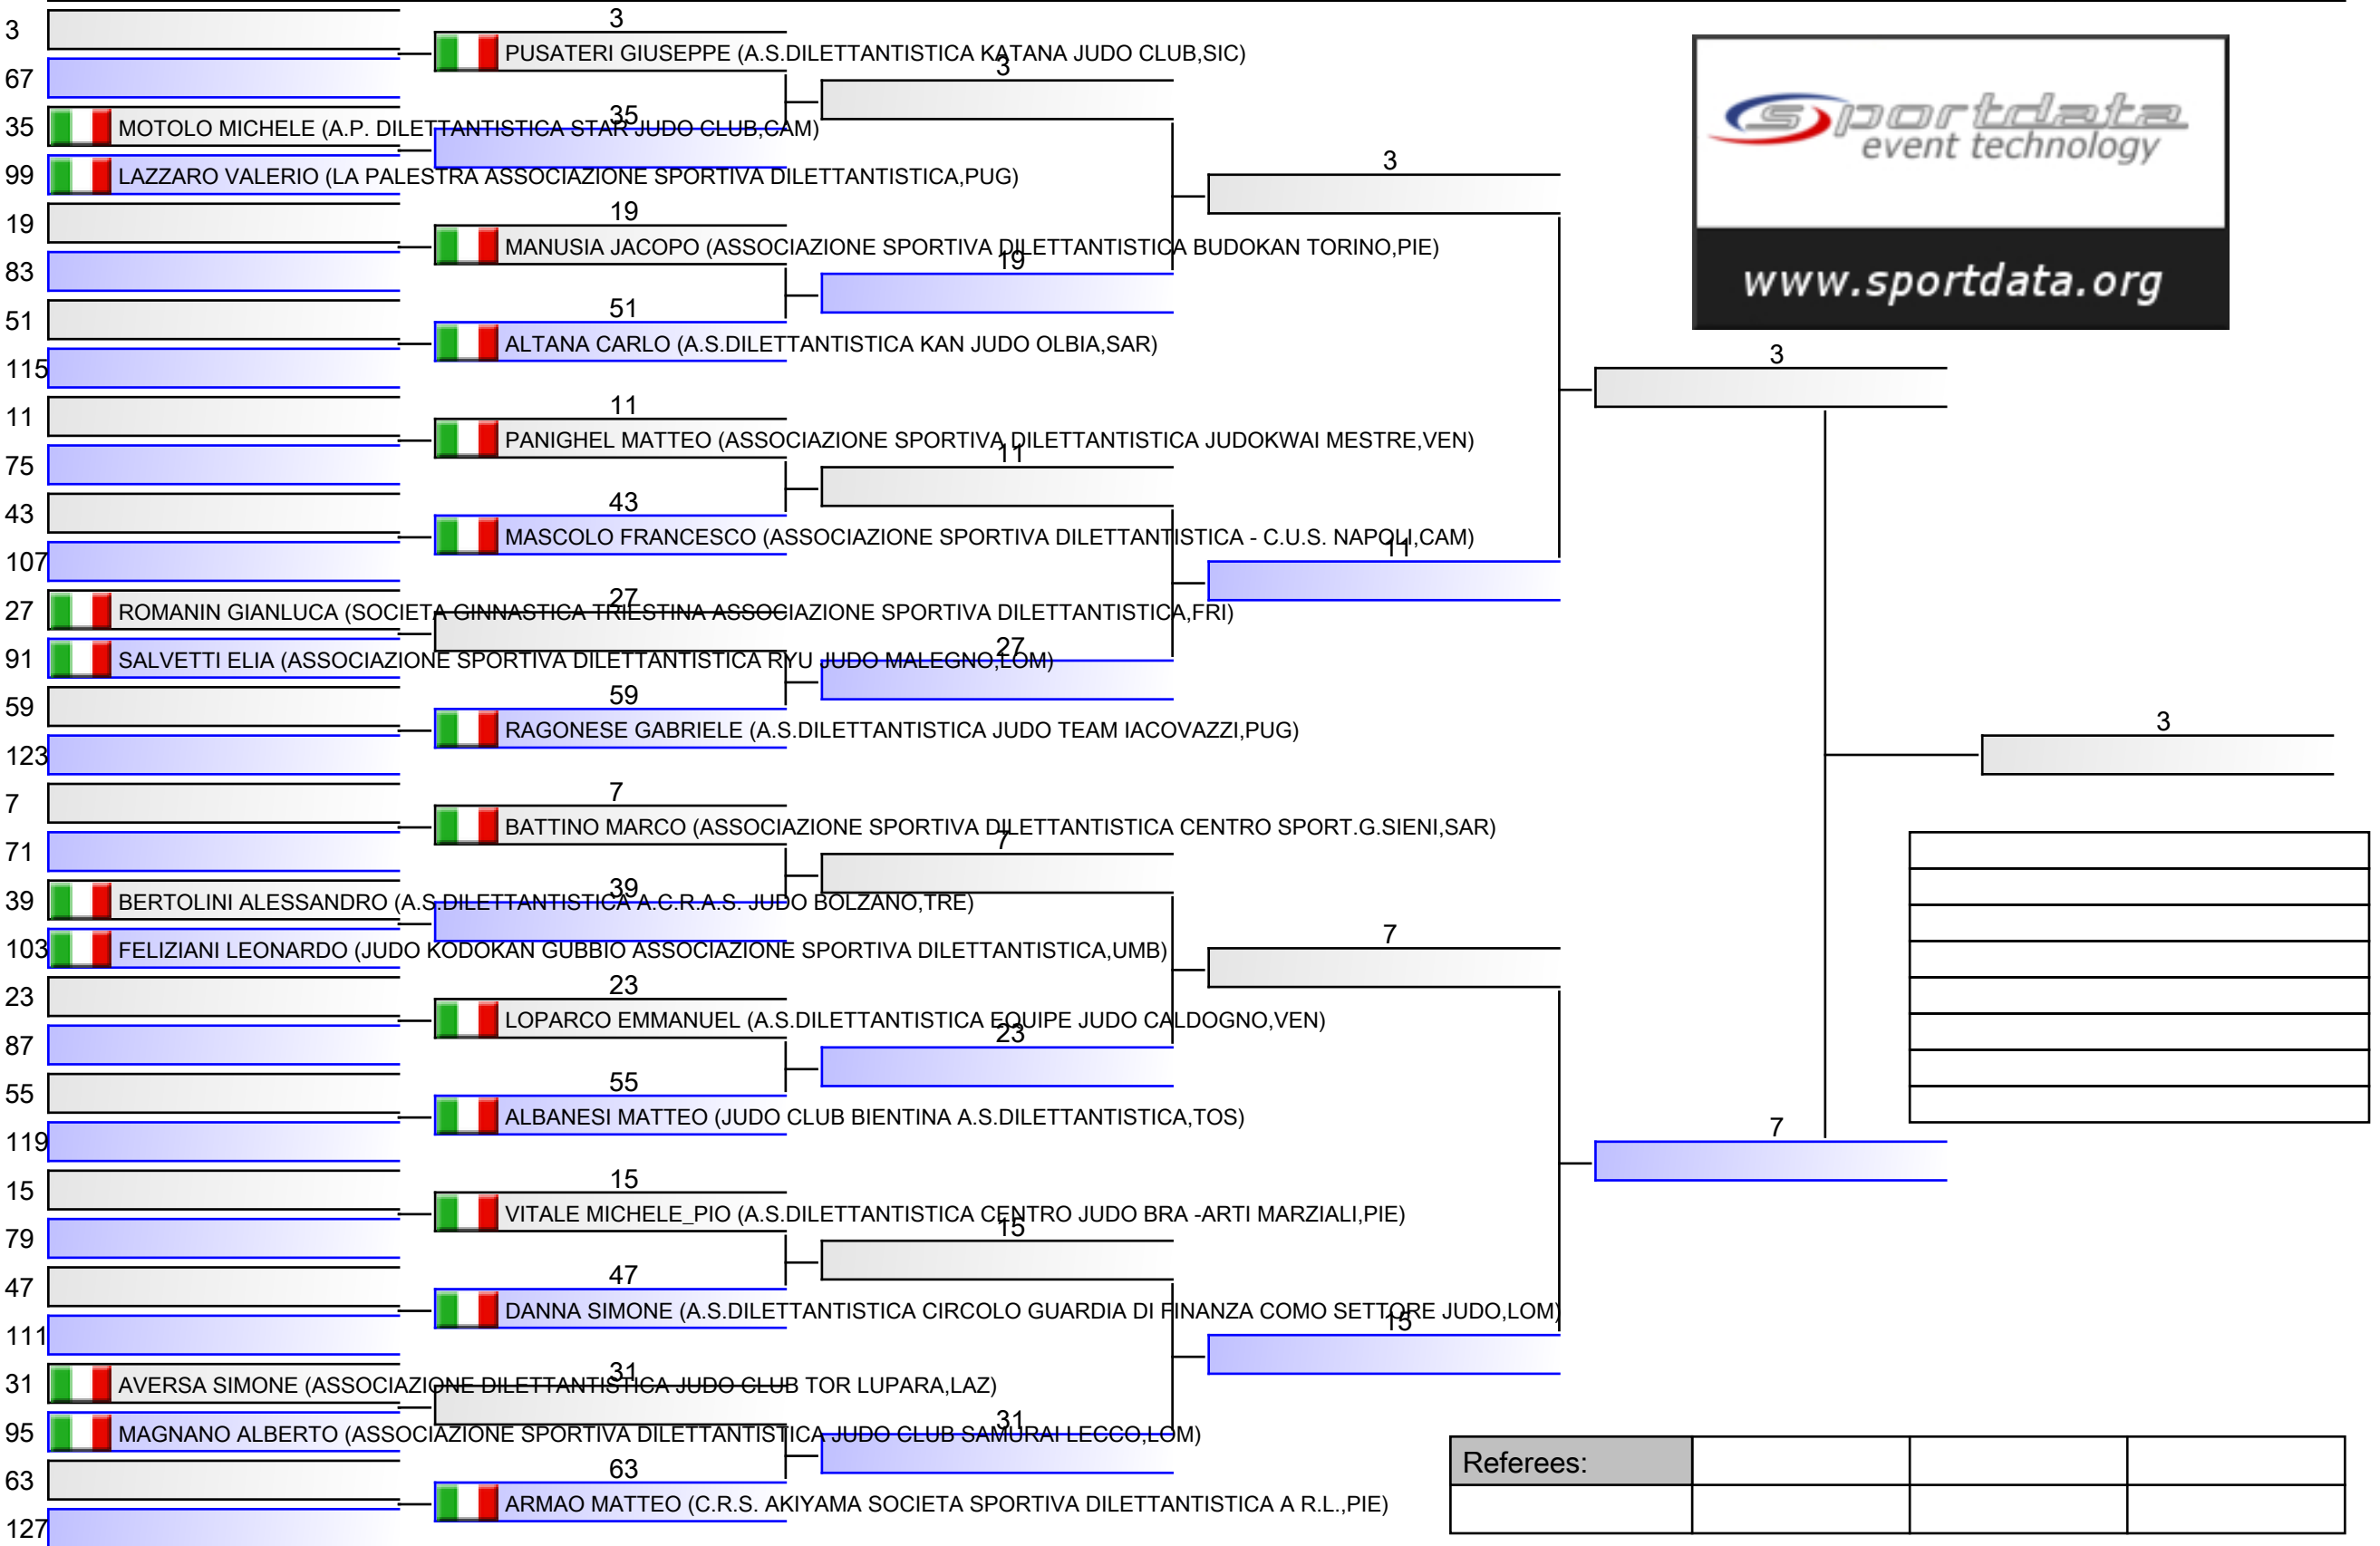

Referees:			

Referees:			

U18 M -55 KG

Referees:			

Referees:			

U18 M -60 KG

Referees:			

U18 M -66 KG

Referees:			

Referees:			

U18 M -73 KG

Referees:			

Referees:			