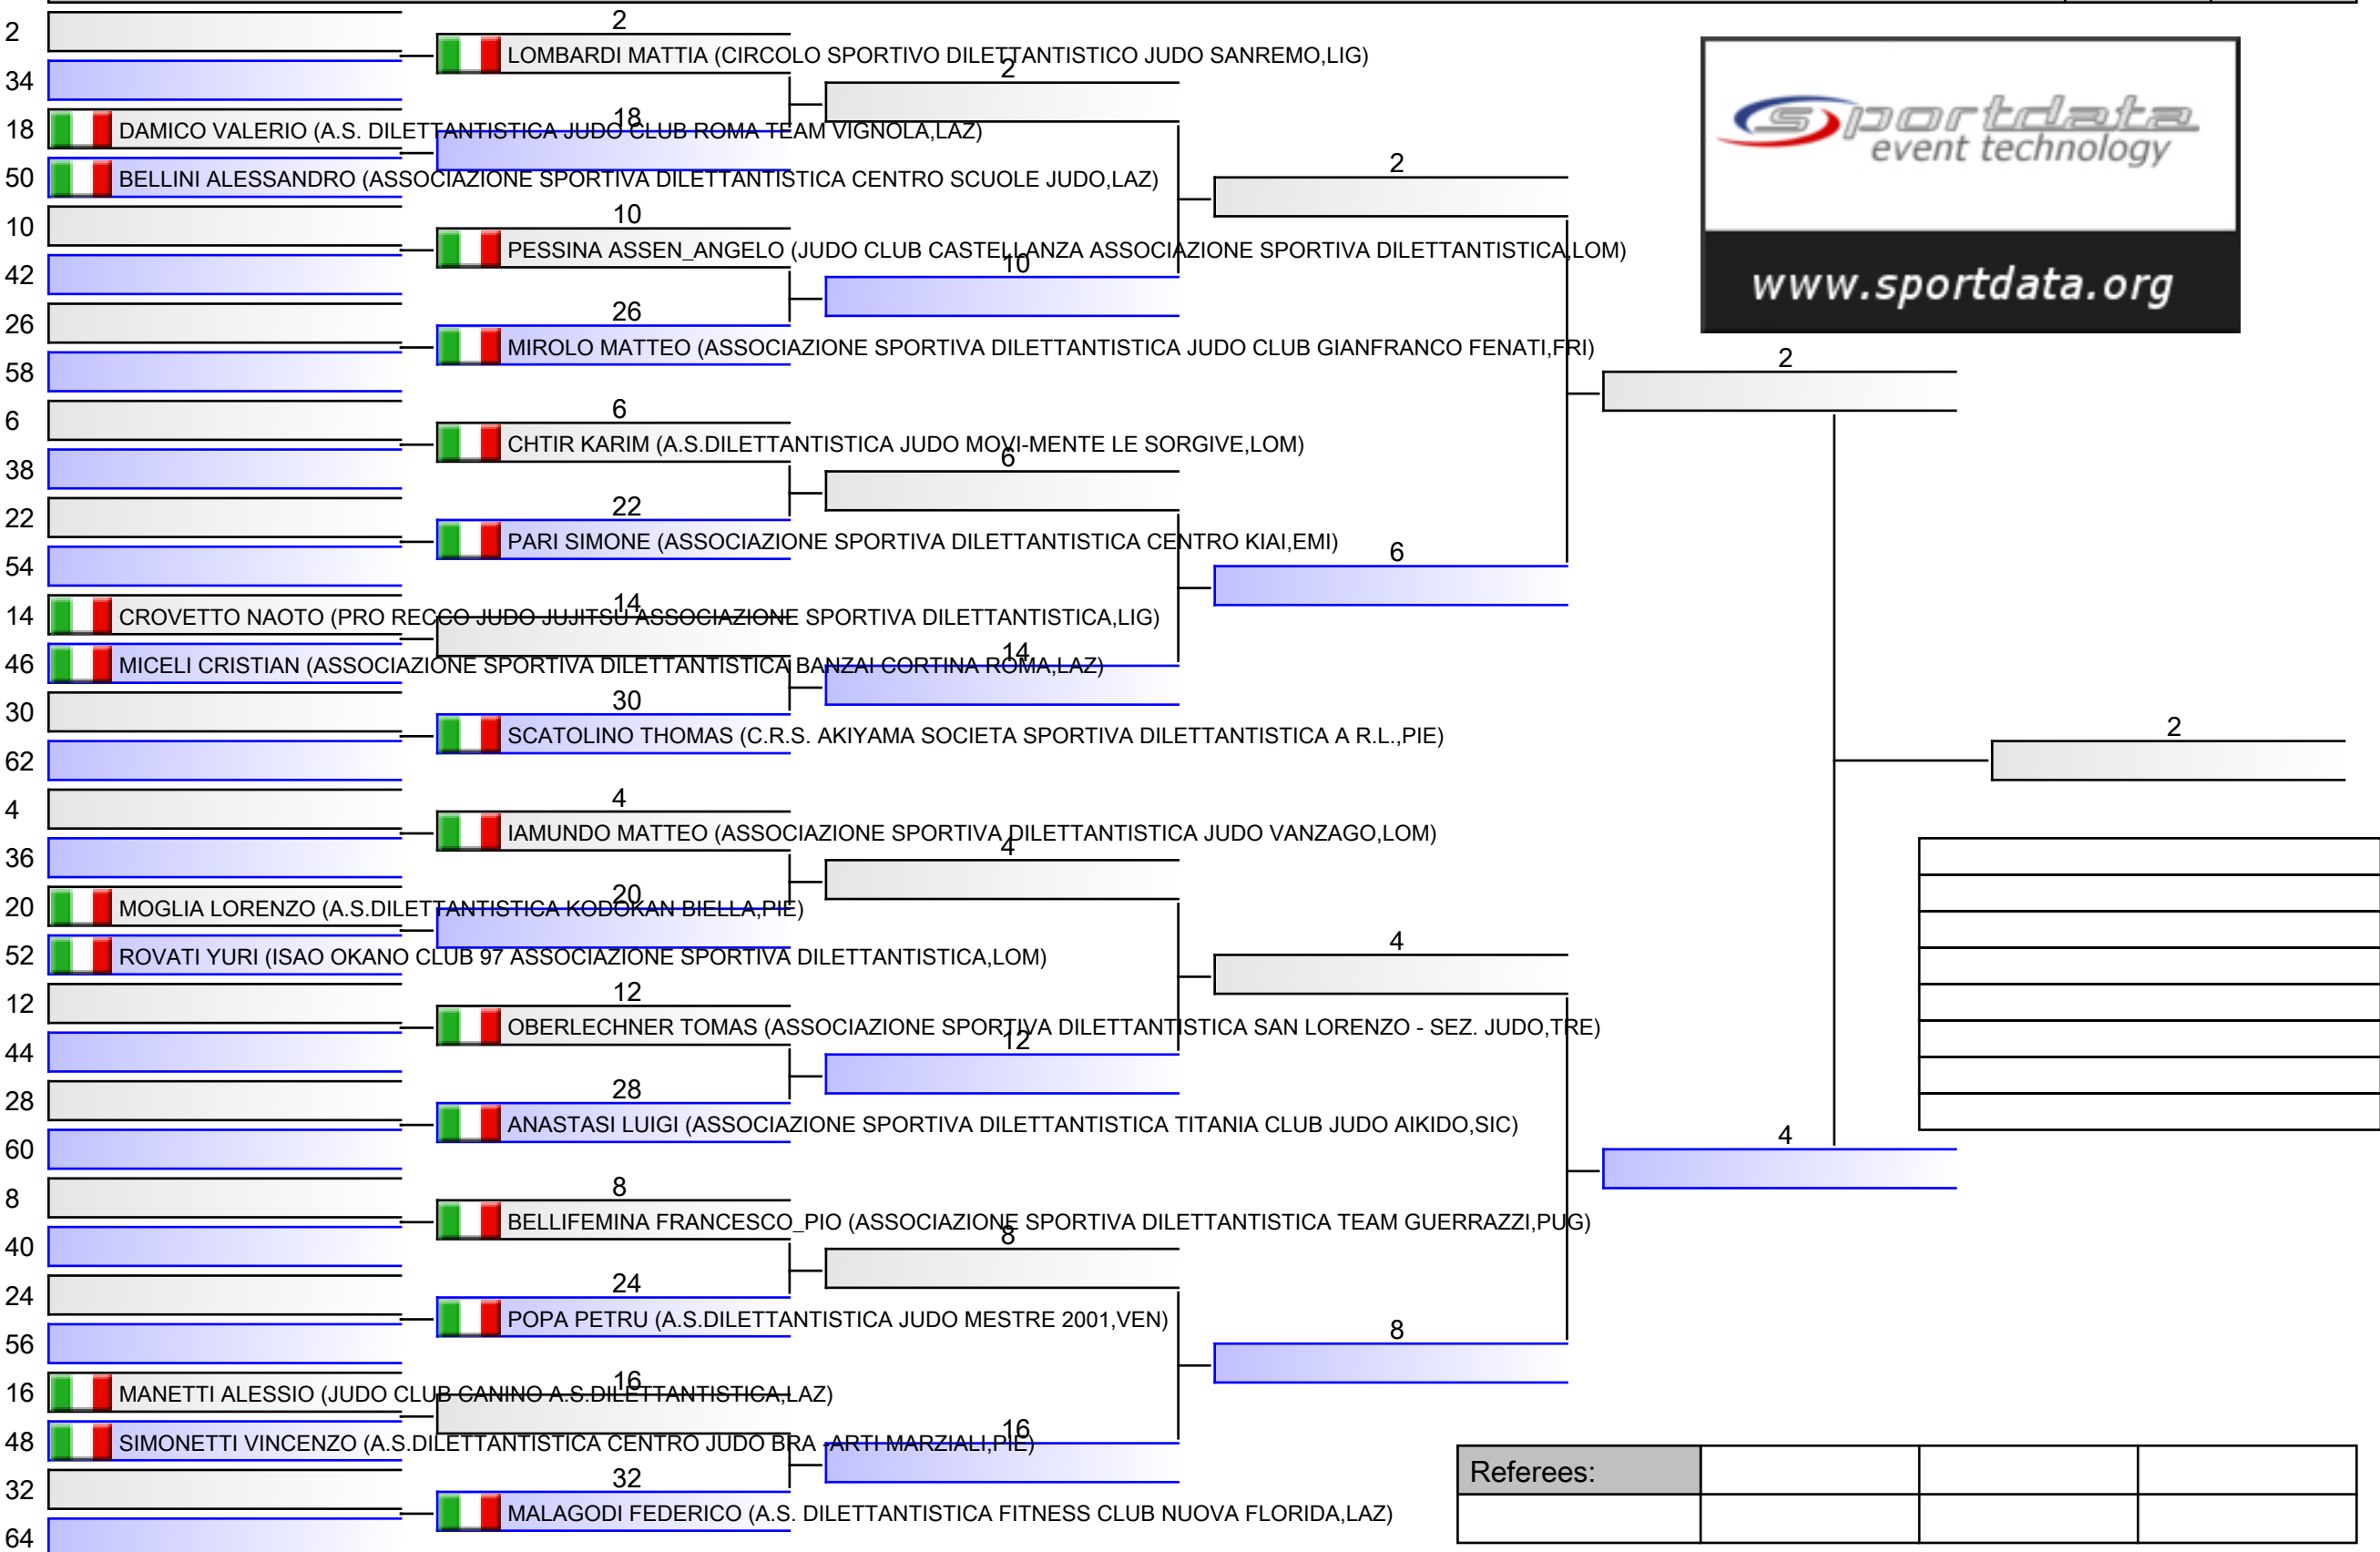

Referees:			

Referees:			

U18 M -55 KG

Referees:			

Referees:			

U18 M -60 KG

Referees:			

U18 M -66 KG

Referees:			

Referees:			

U18 M -73 KG

Referees:			

Referees:			