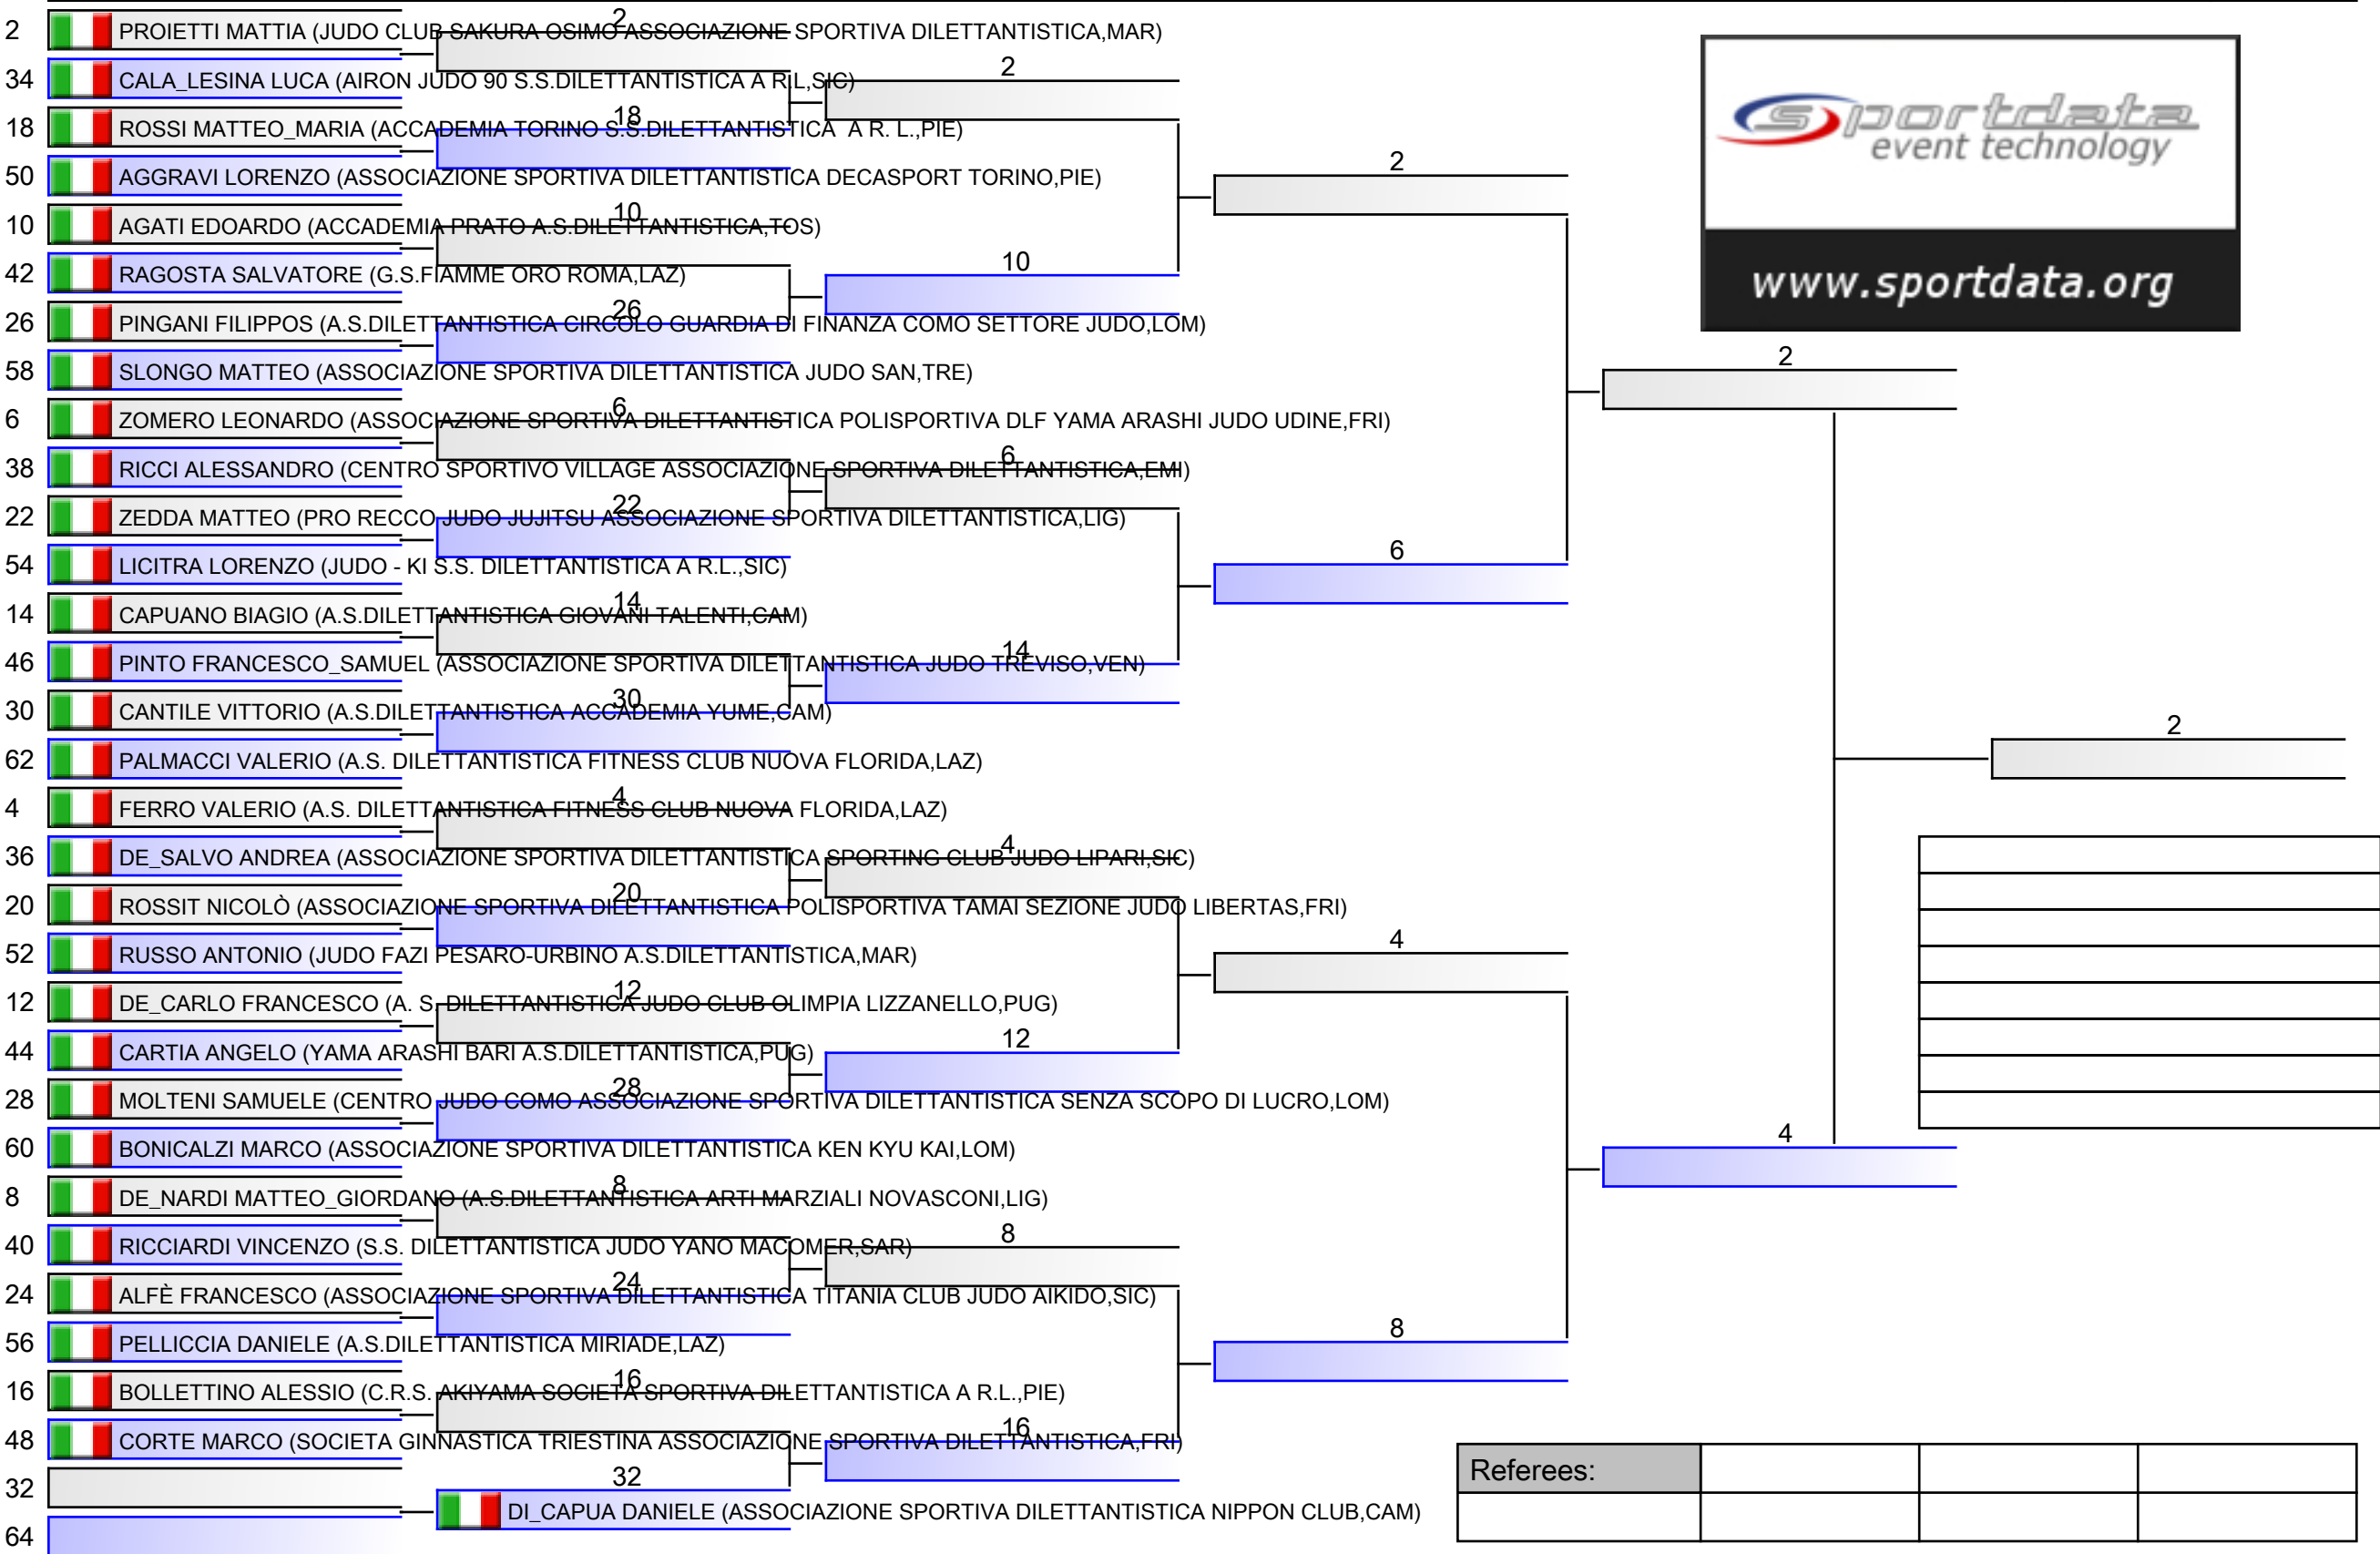

Referees:			

Referees:			

U18 M -55 KG

Referees:			

Referees:			

U18 M -60 KG

Referees:			

U18 M -66 KG

Referees:			

Referees:			

U18 M -73 KG

Referees:			

Referees:			