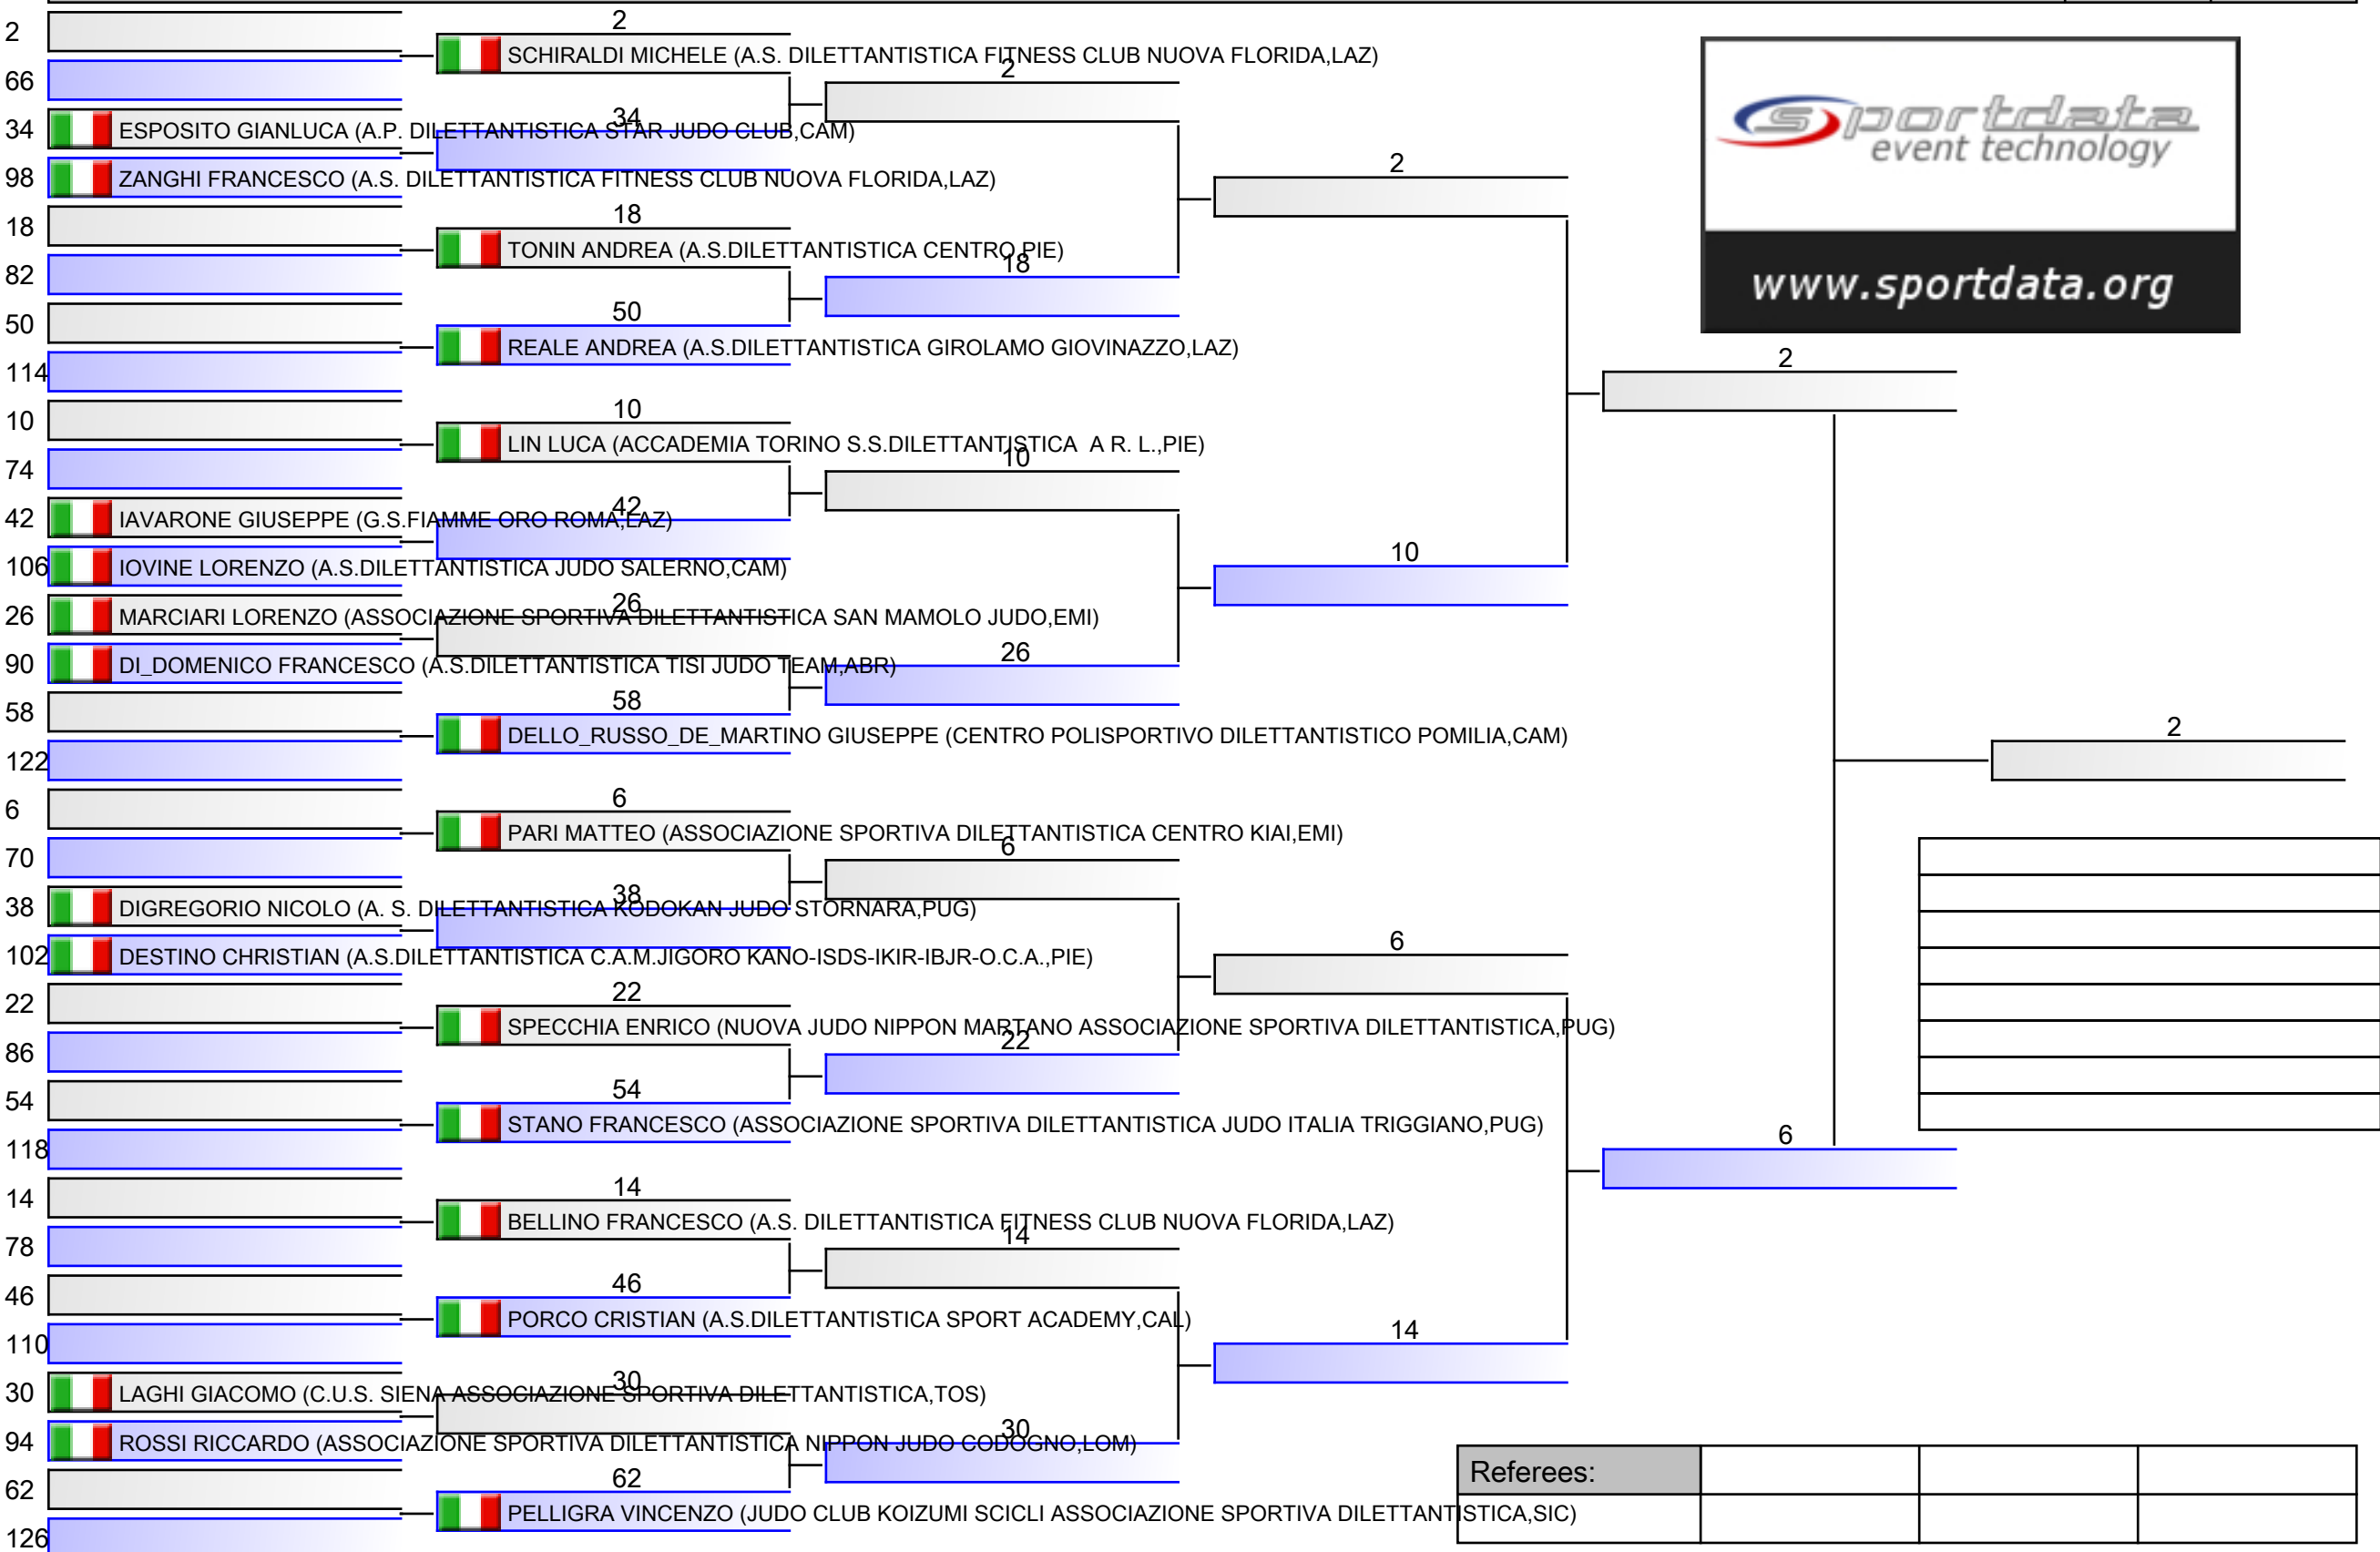

Referees:			

Referees:			

U18 M -55 KG

Referees:			

Referees:			

U18 M -60 KG

Referees:			

U18 M -66 KG

Referees:			

Referees:			

U18 M -73 KG

Referees:			

Referees:			