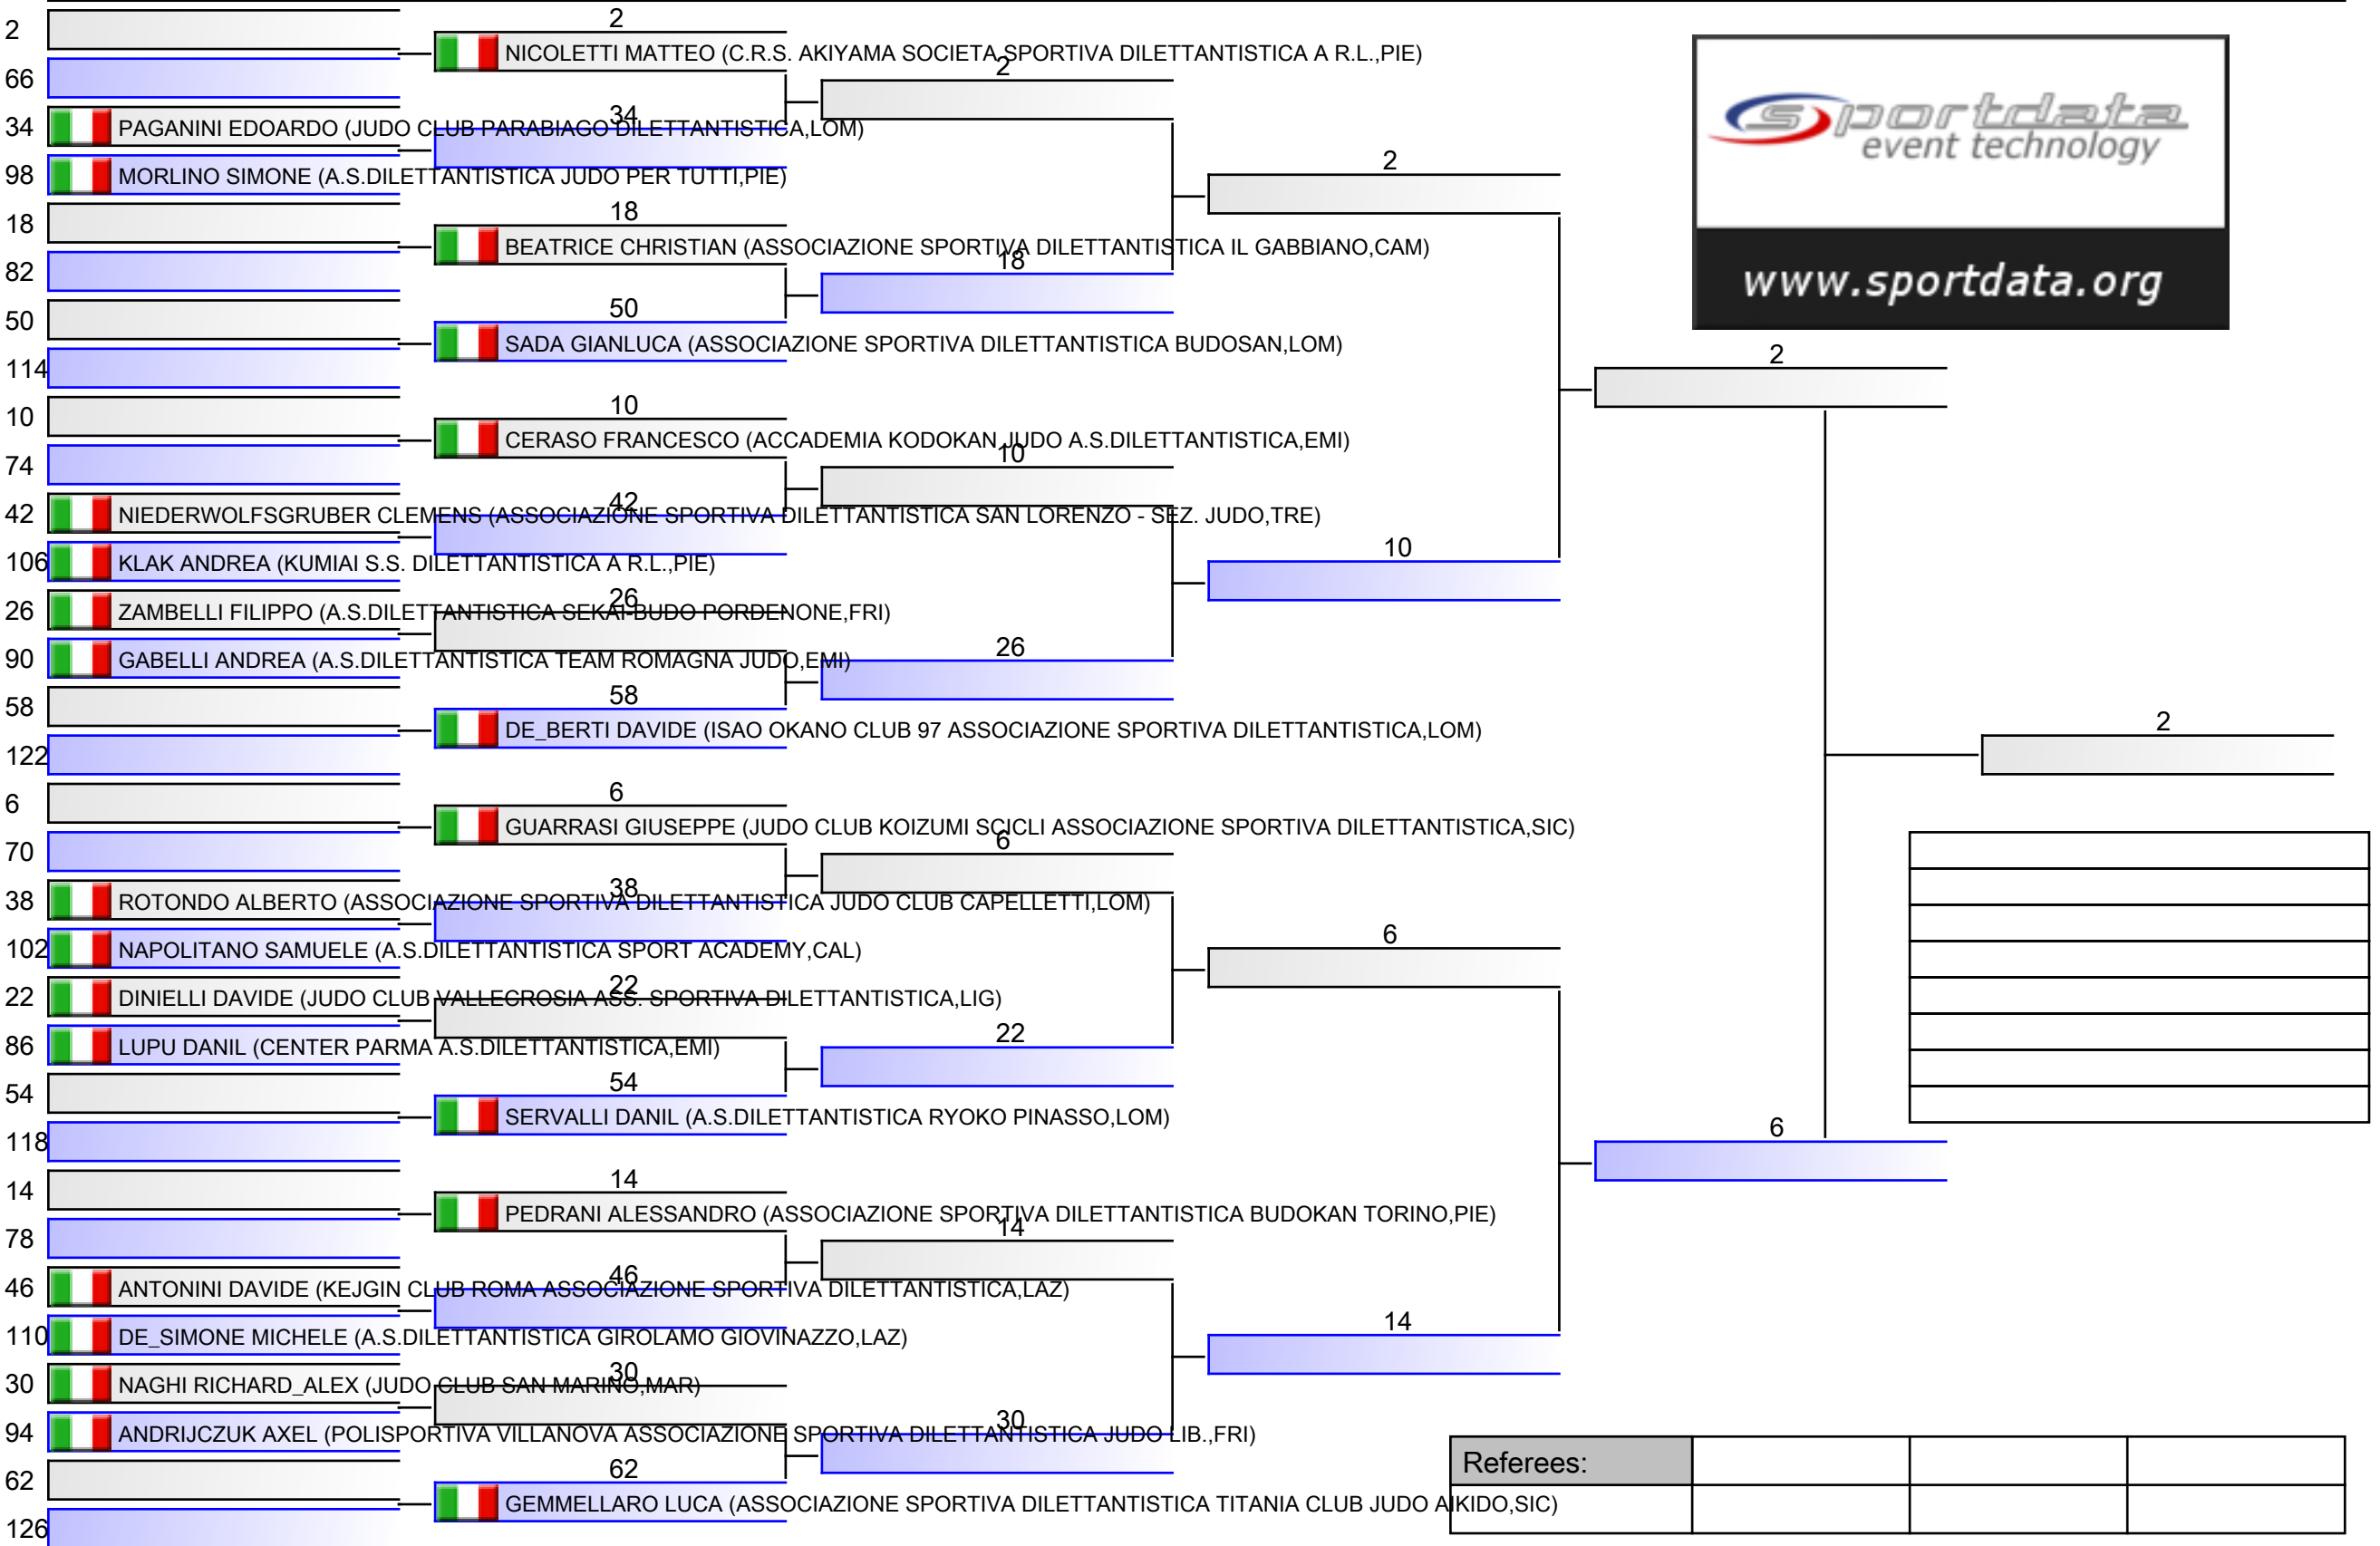

Referees:			

Referees:			

U18 M -55 KG

Referees:			

Referees:			

U18 M -60 KG

Referees:			

U18 M -66 KG

Referees:			

Referees:			

U18 M -73 KG

Referees:			

Referees:			