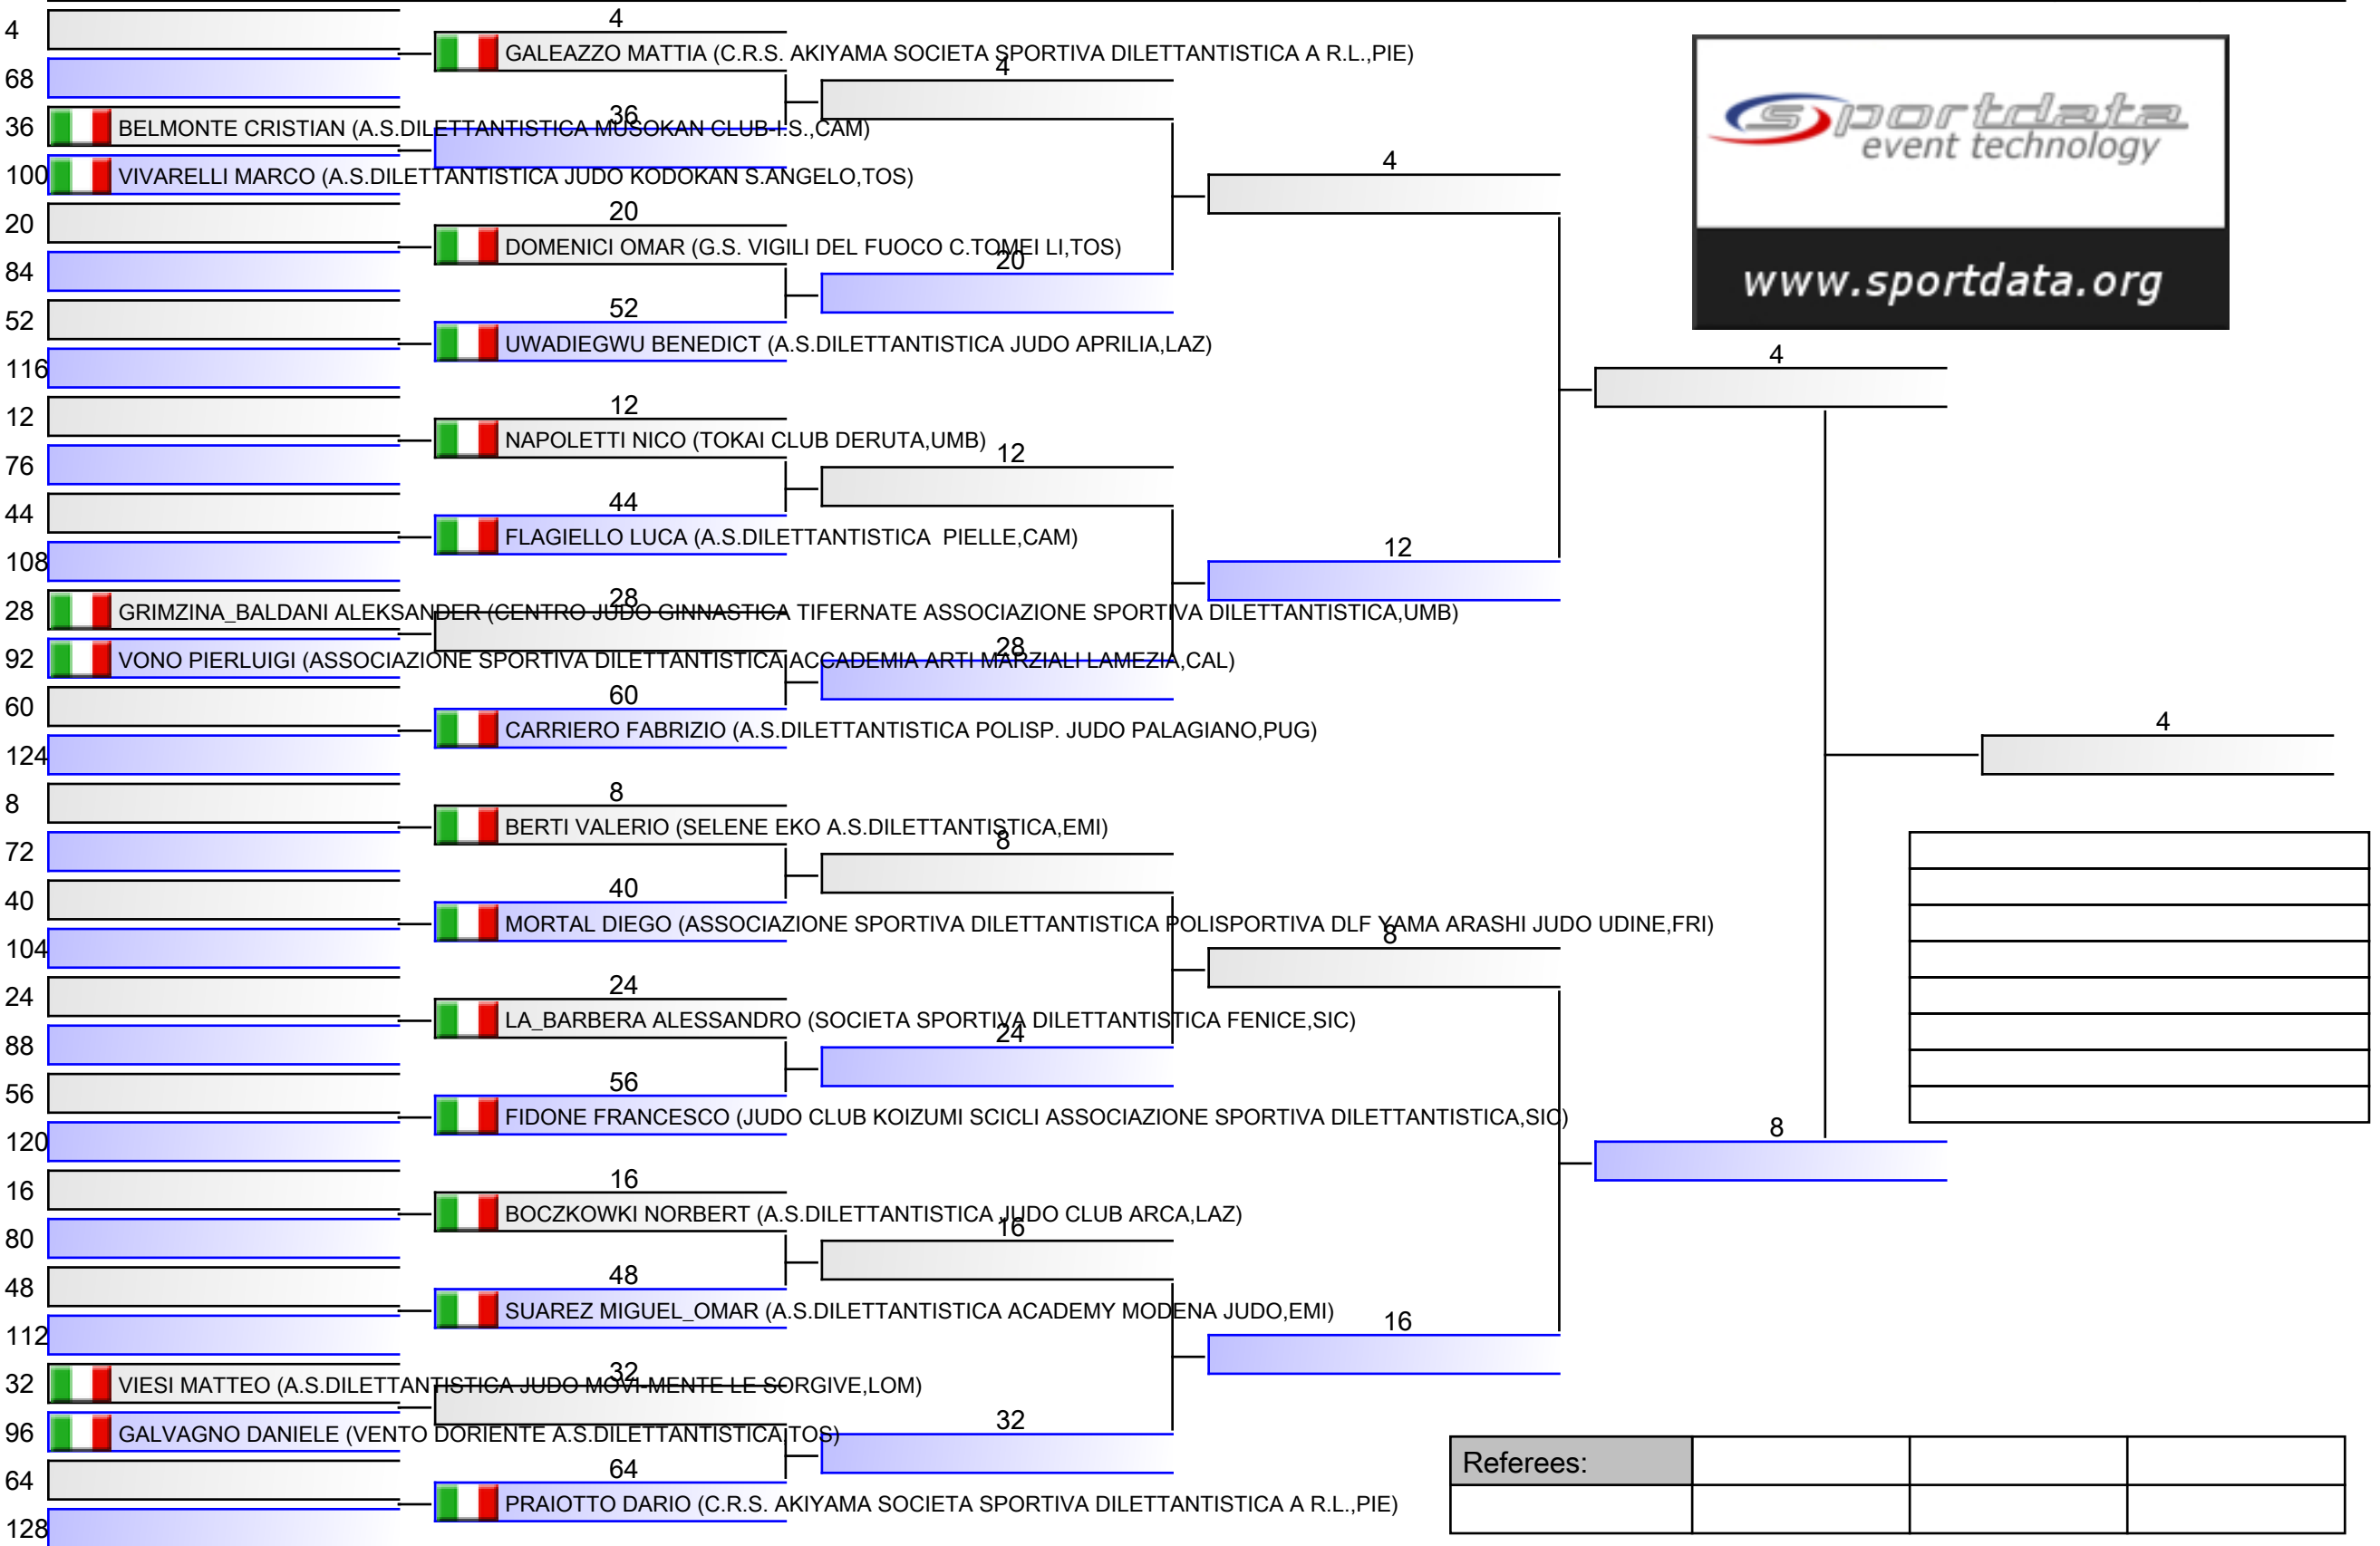

Referees:			

Referees:			

U18 M -55 KG

Referees:			

Referees:			

U18 M -60 KG

Referees:			

U18 M -66 KG

Referees:			

Referees:			

U18 M -73 KG

Referees:			

Referees:			