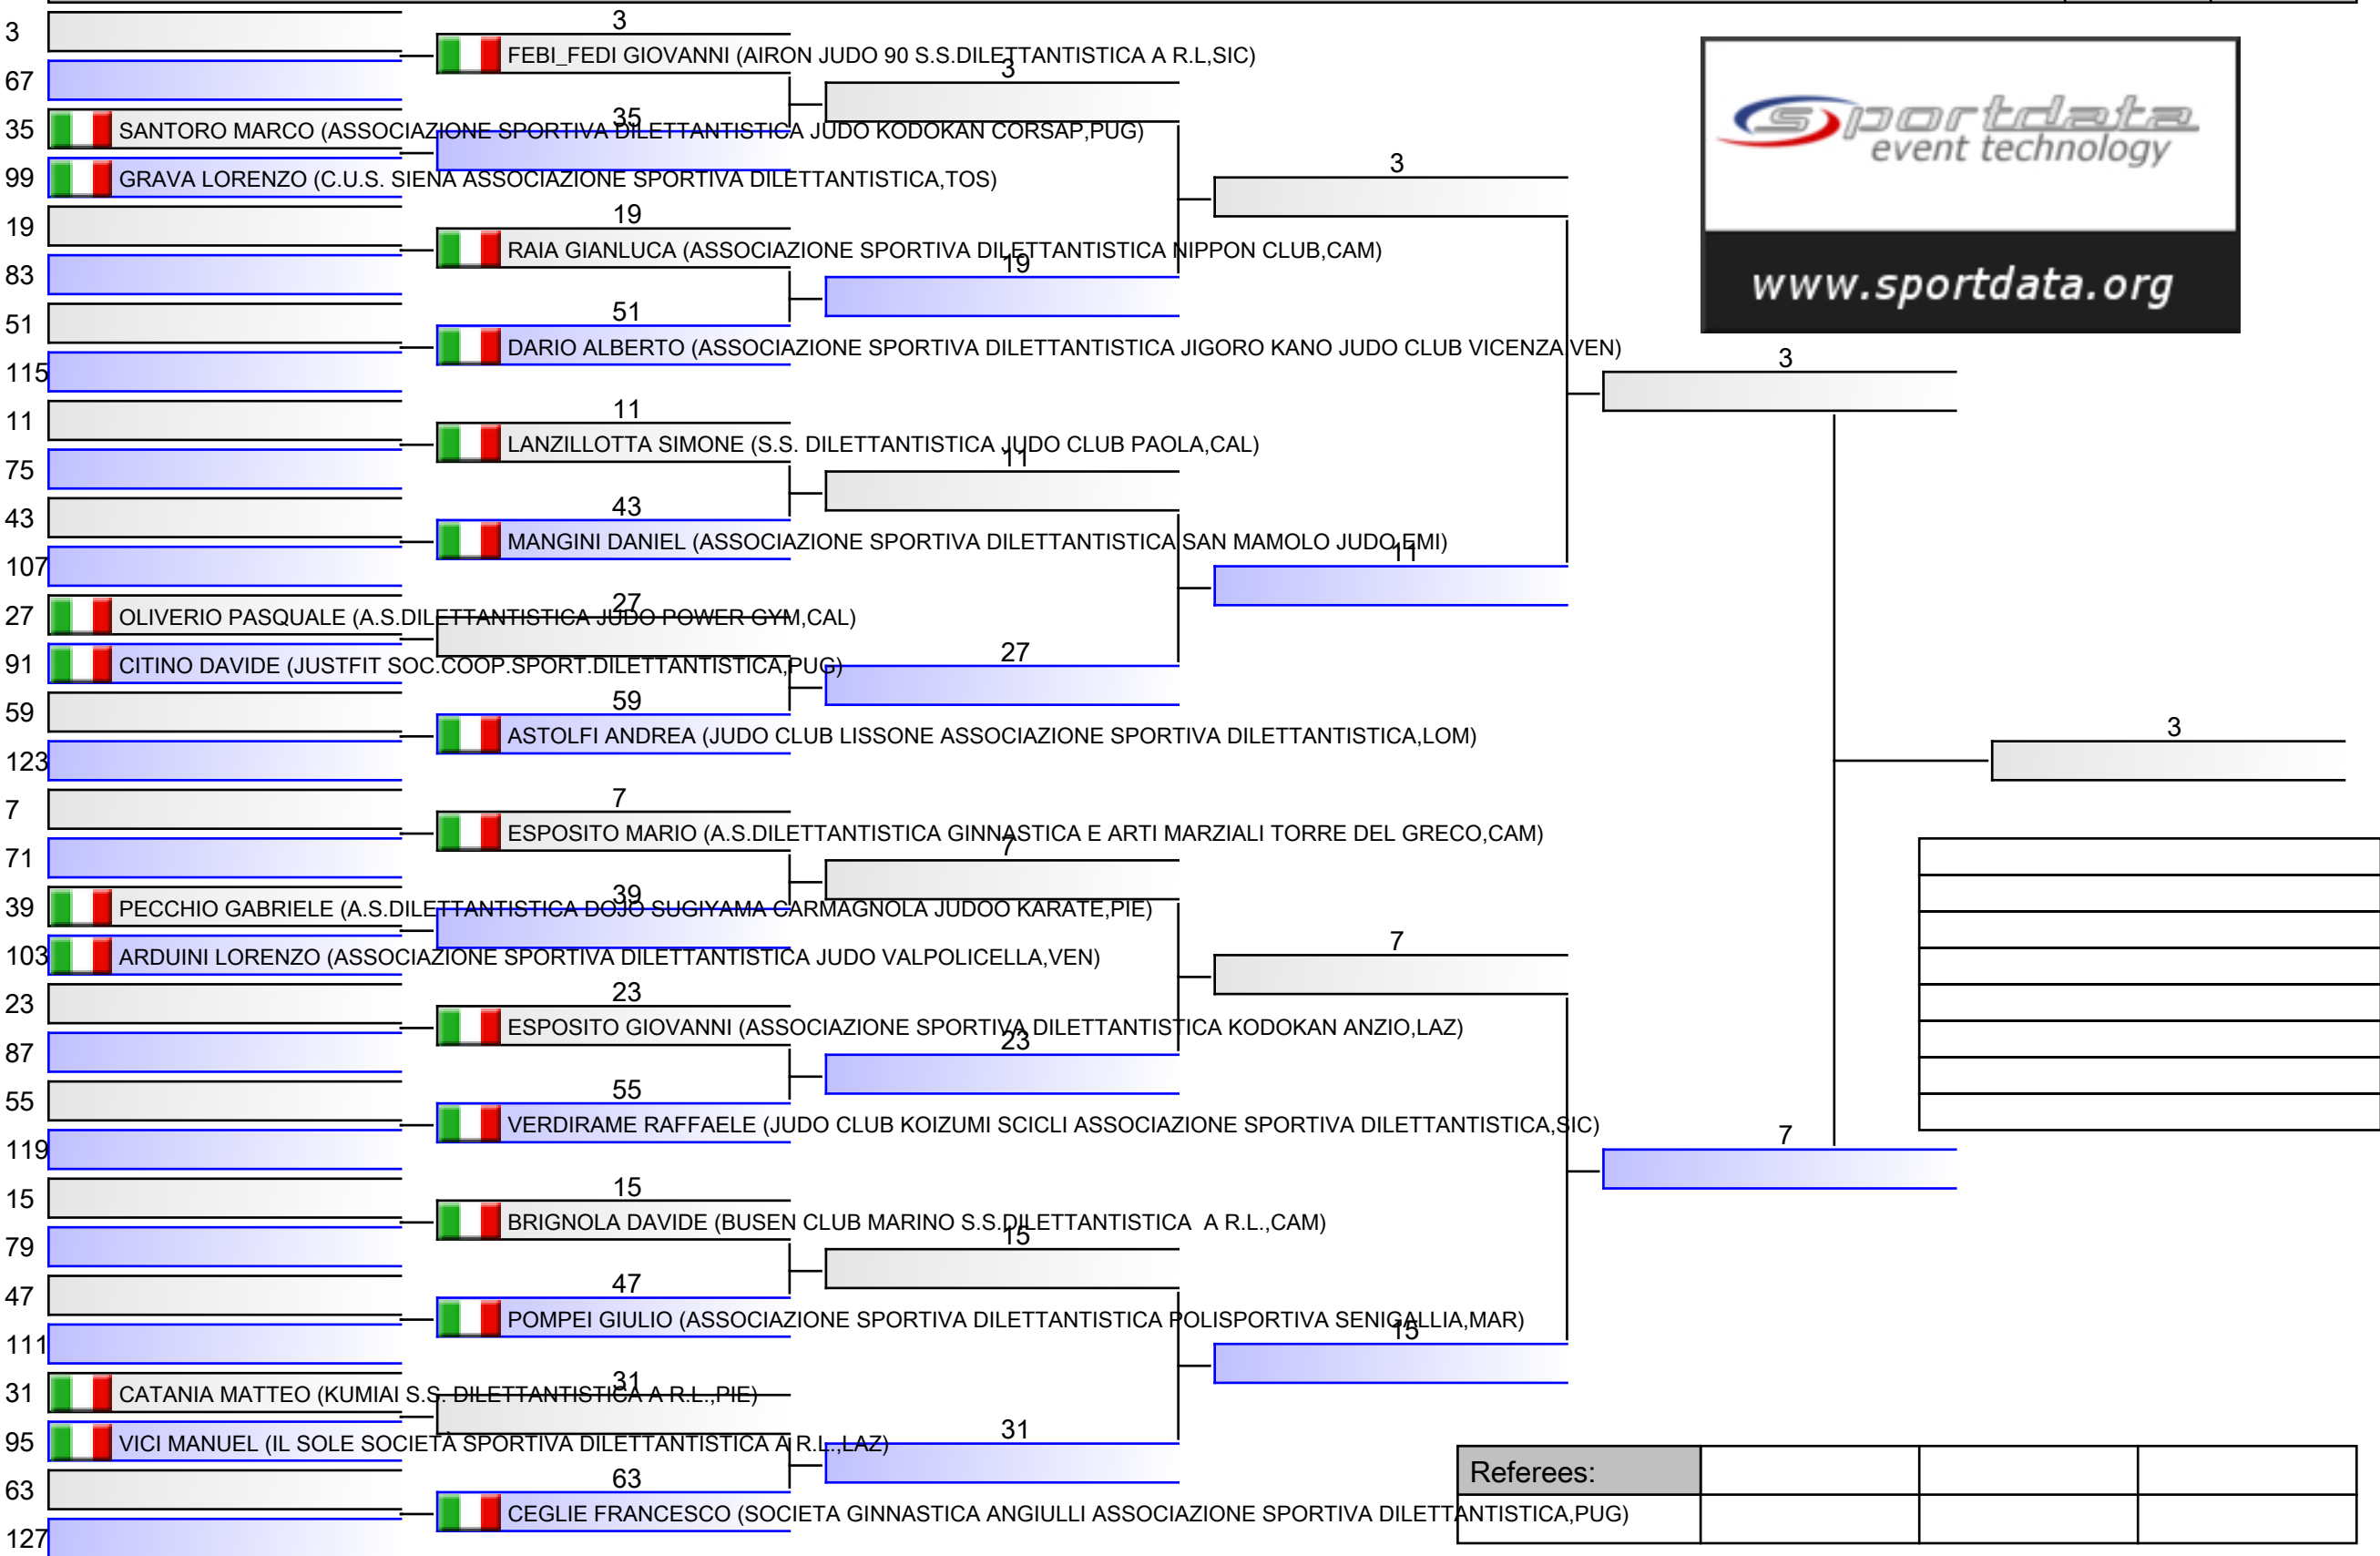

Referees:			

Referees:			

U18 M -55 KG

Referees:			

Referees:			

U18 M -60 KG

Referees:			

U18 M -66 KG

Referees:			

Referees:			

U18 M -73 KG

Referees:			

Referees:			