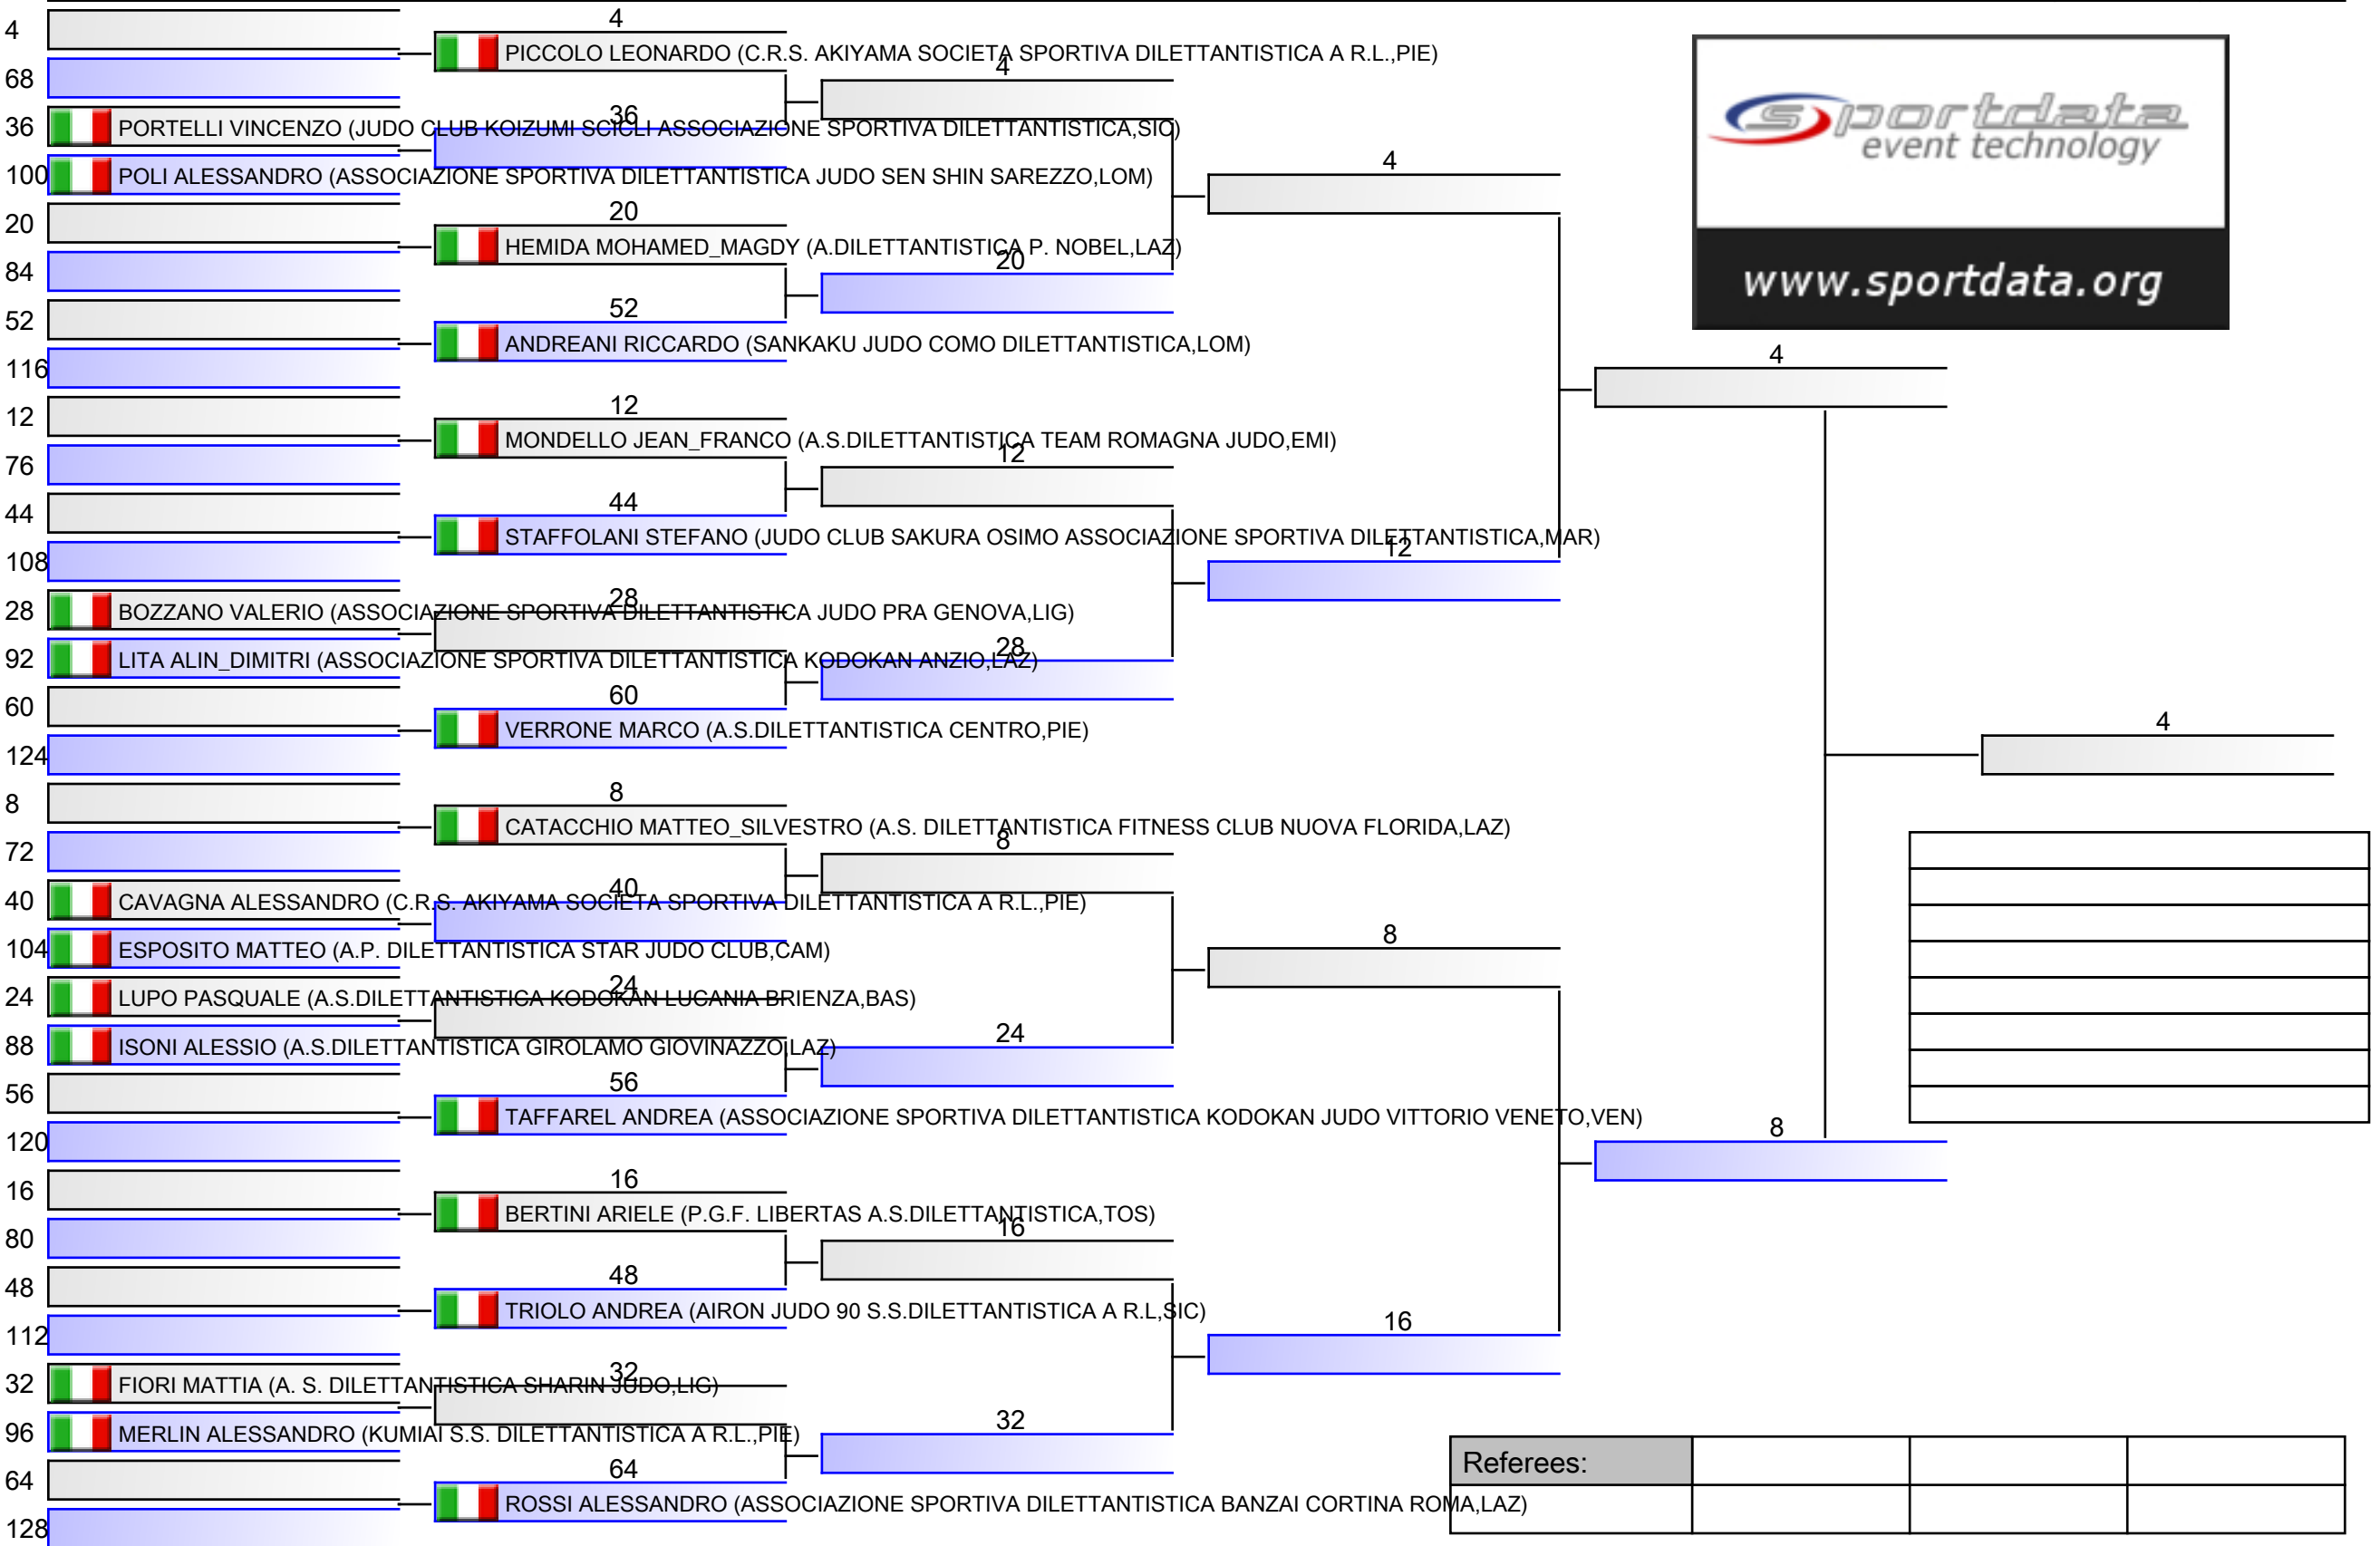

Referees:			

Referees:			

U18 M -55 KG

Referees:			

Referees:			

U18 M -60 KG

Referees:			

U18 M -66 KG

Referees:			

Referees:			

U18 M -73 KG

Referees:			

Referees:			