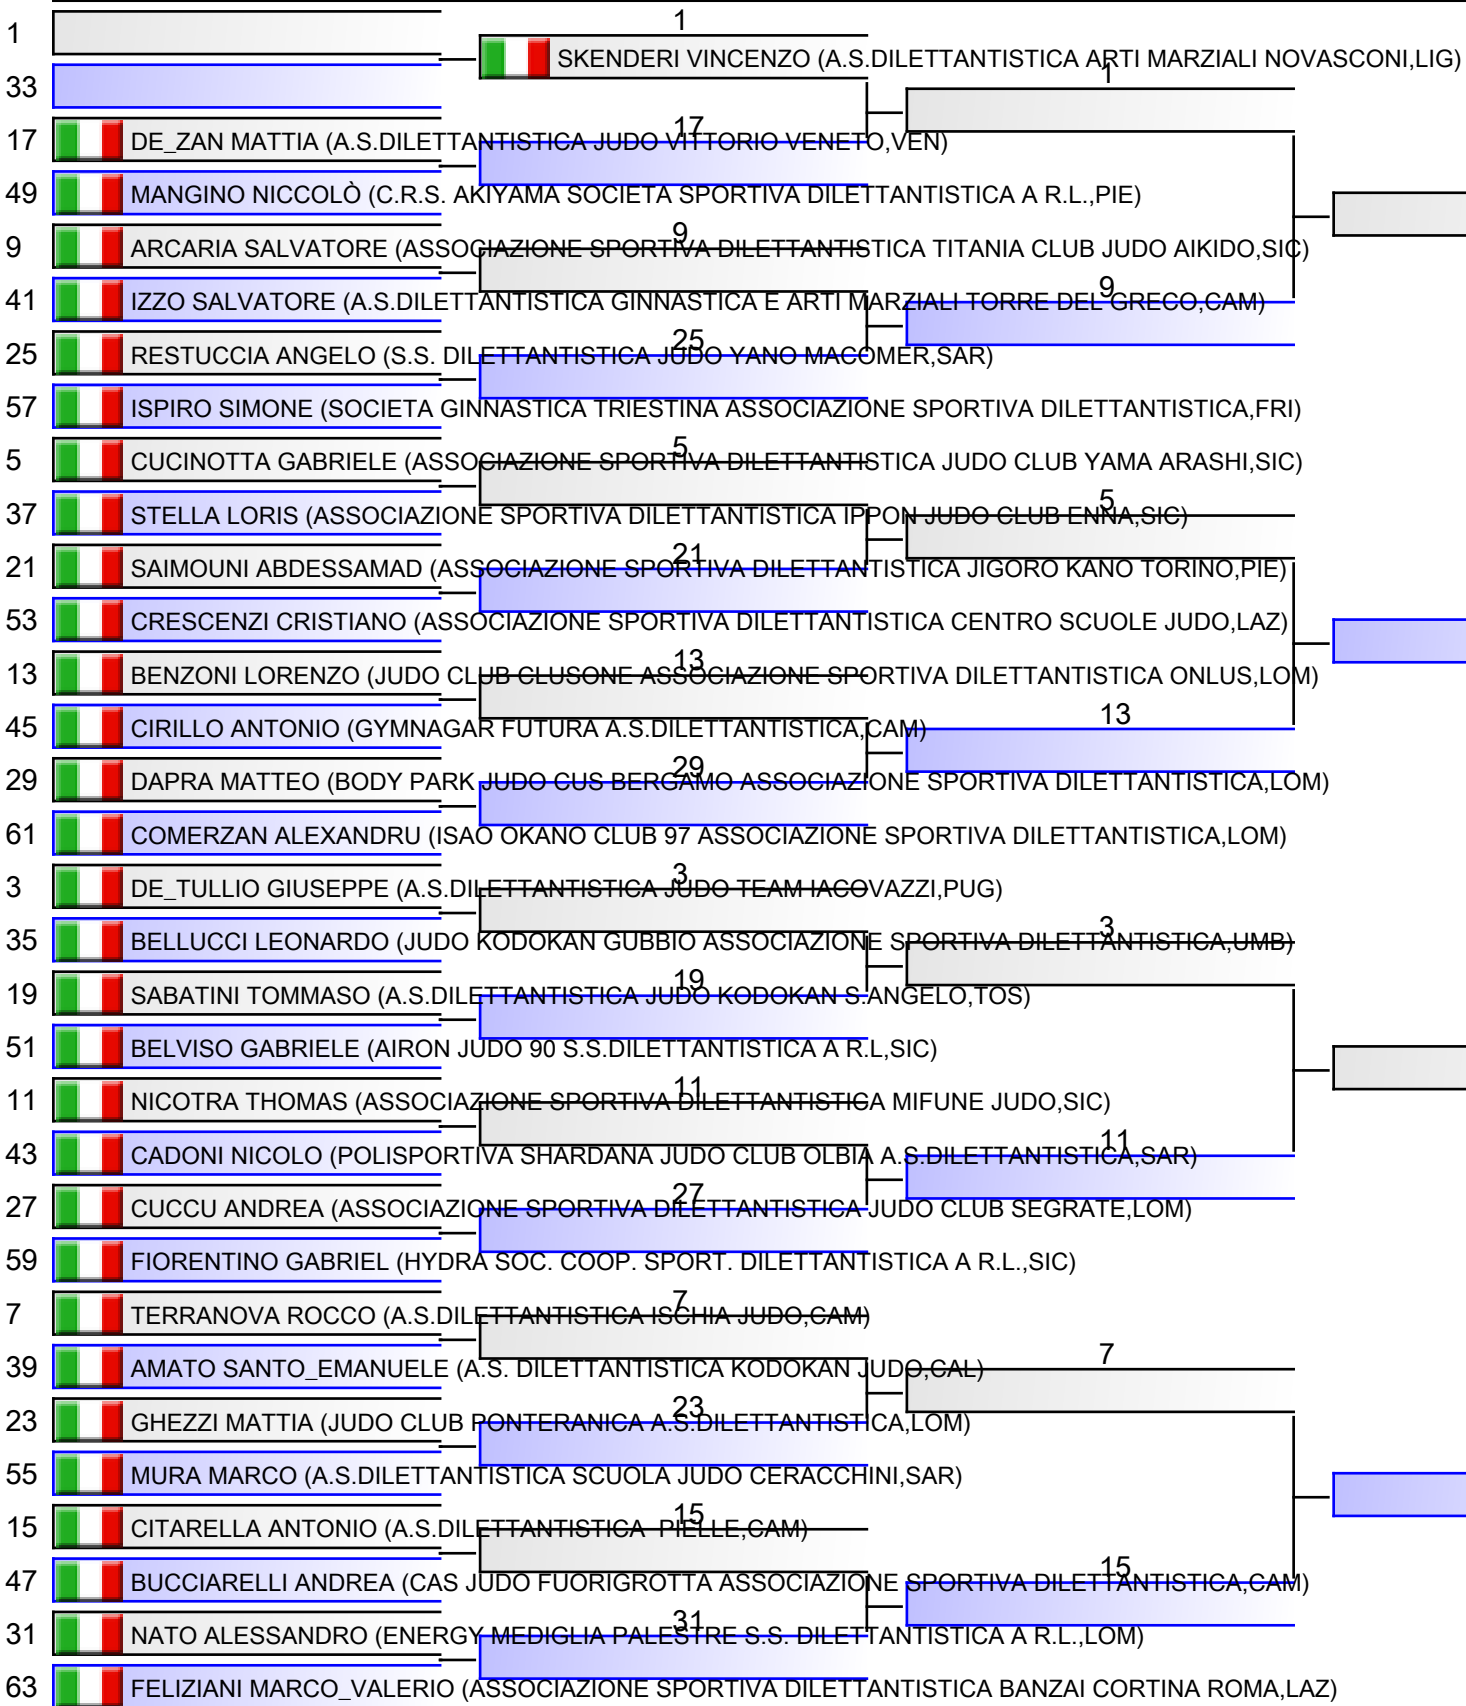

Referees:			

Referees:			

U18 M -55 KG

Referees:			

Referees:			

U18 M -60 KG

Referees:			

U18 M -66 KG

Referees:			

Referees:			

U18 M -73 KG

Referees:			

Referees:			