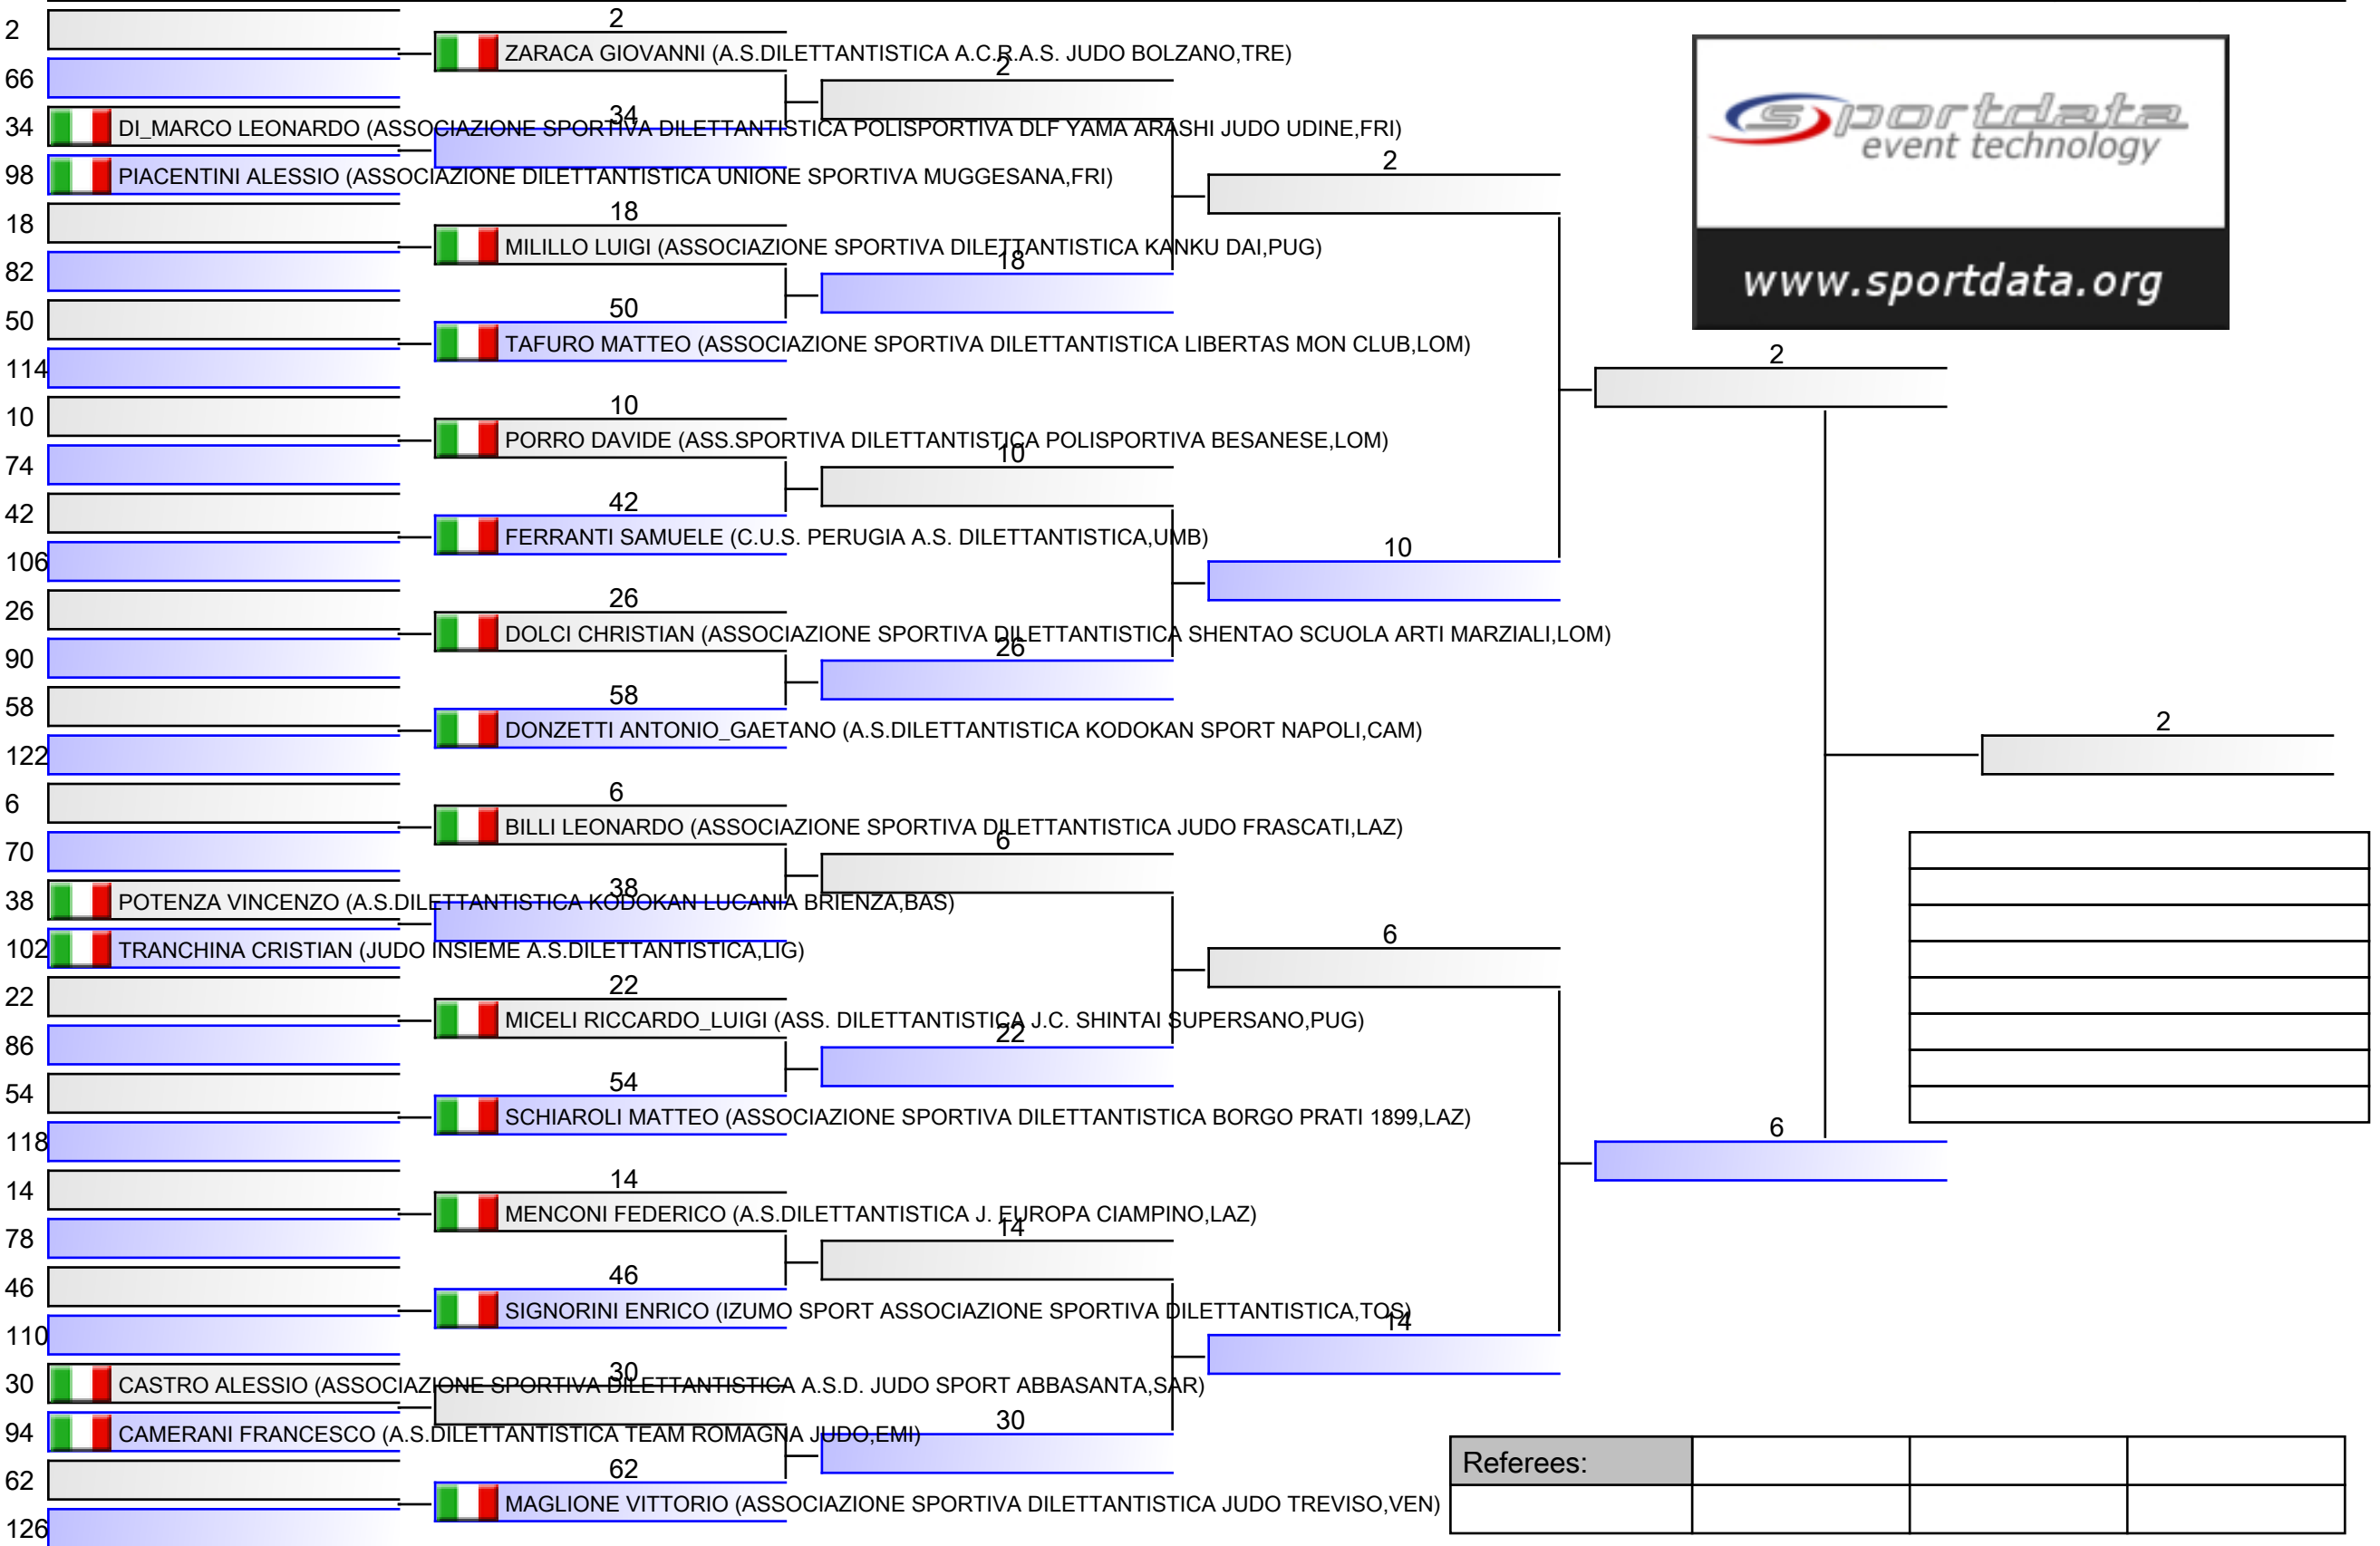

Referees:			

Referees:			

U18 M -55 KG

Referees:			

Referees:			

U18 M -60 KG

Referees:			

U18 M -66 KG

Referees:			

Referees:			

U18 M -73 KG

Referees:			

Referees:			