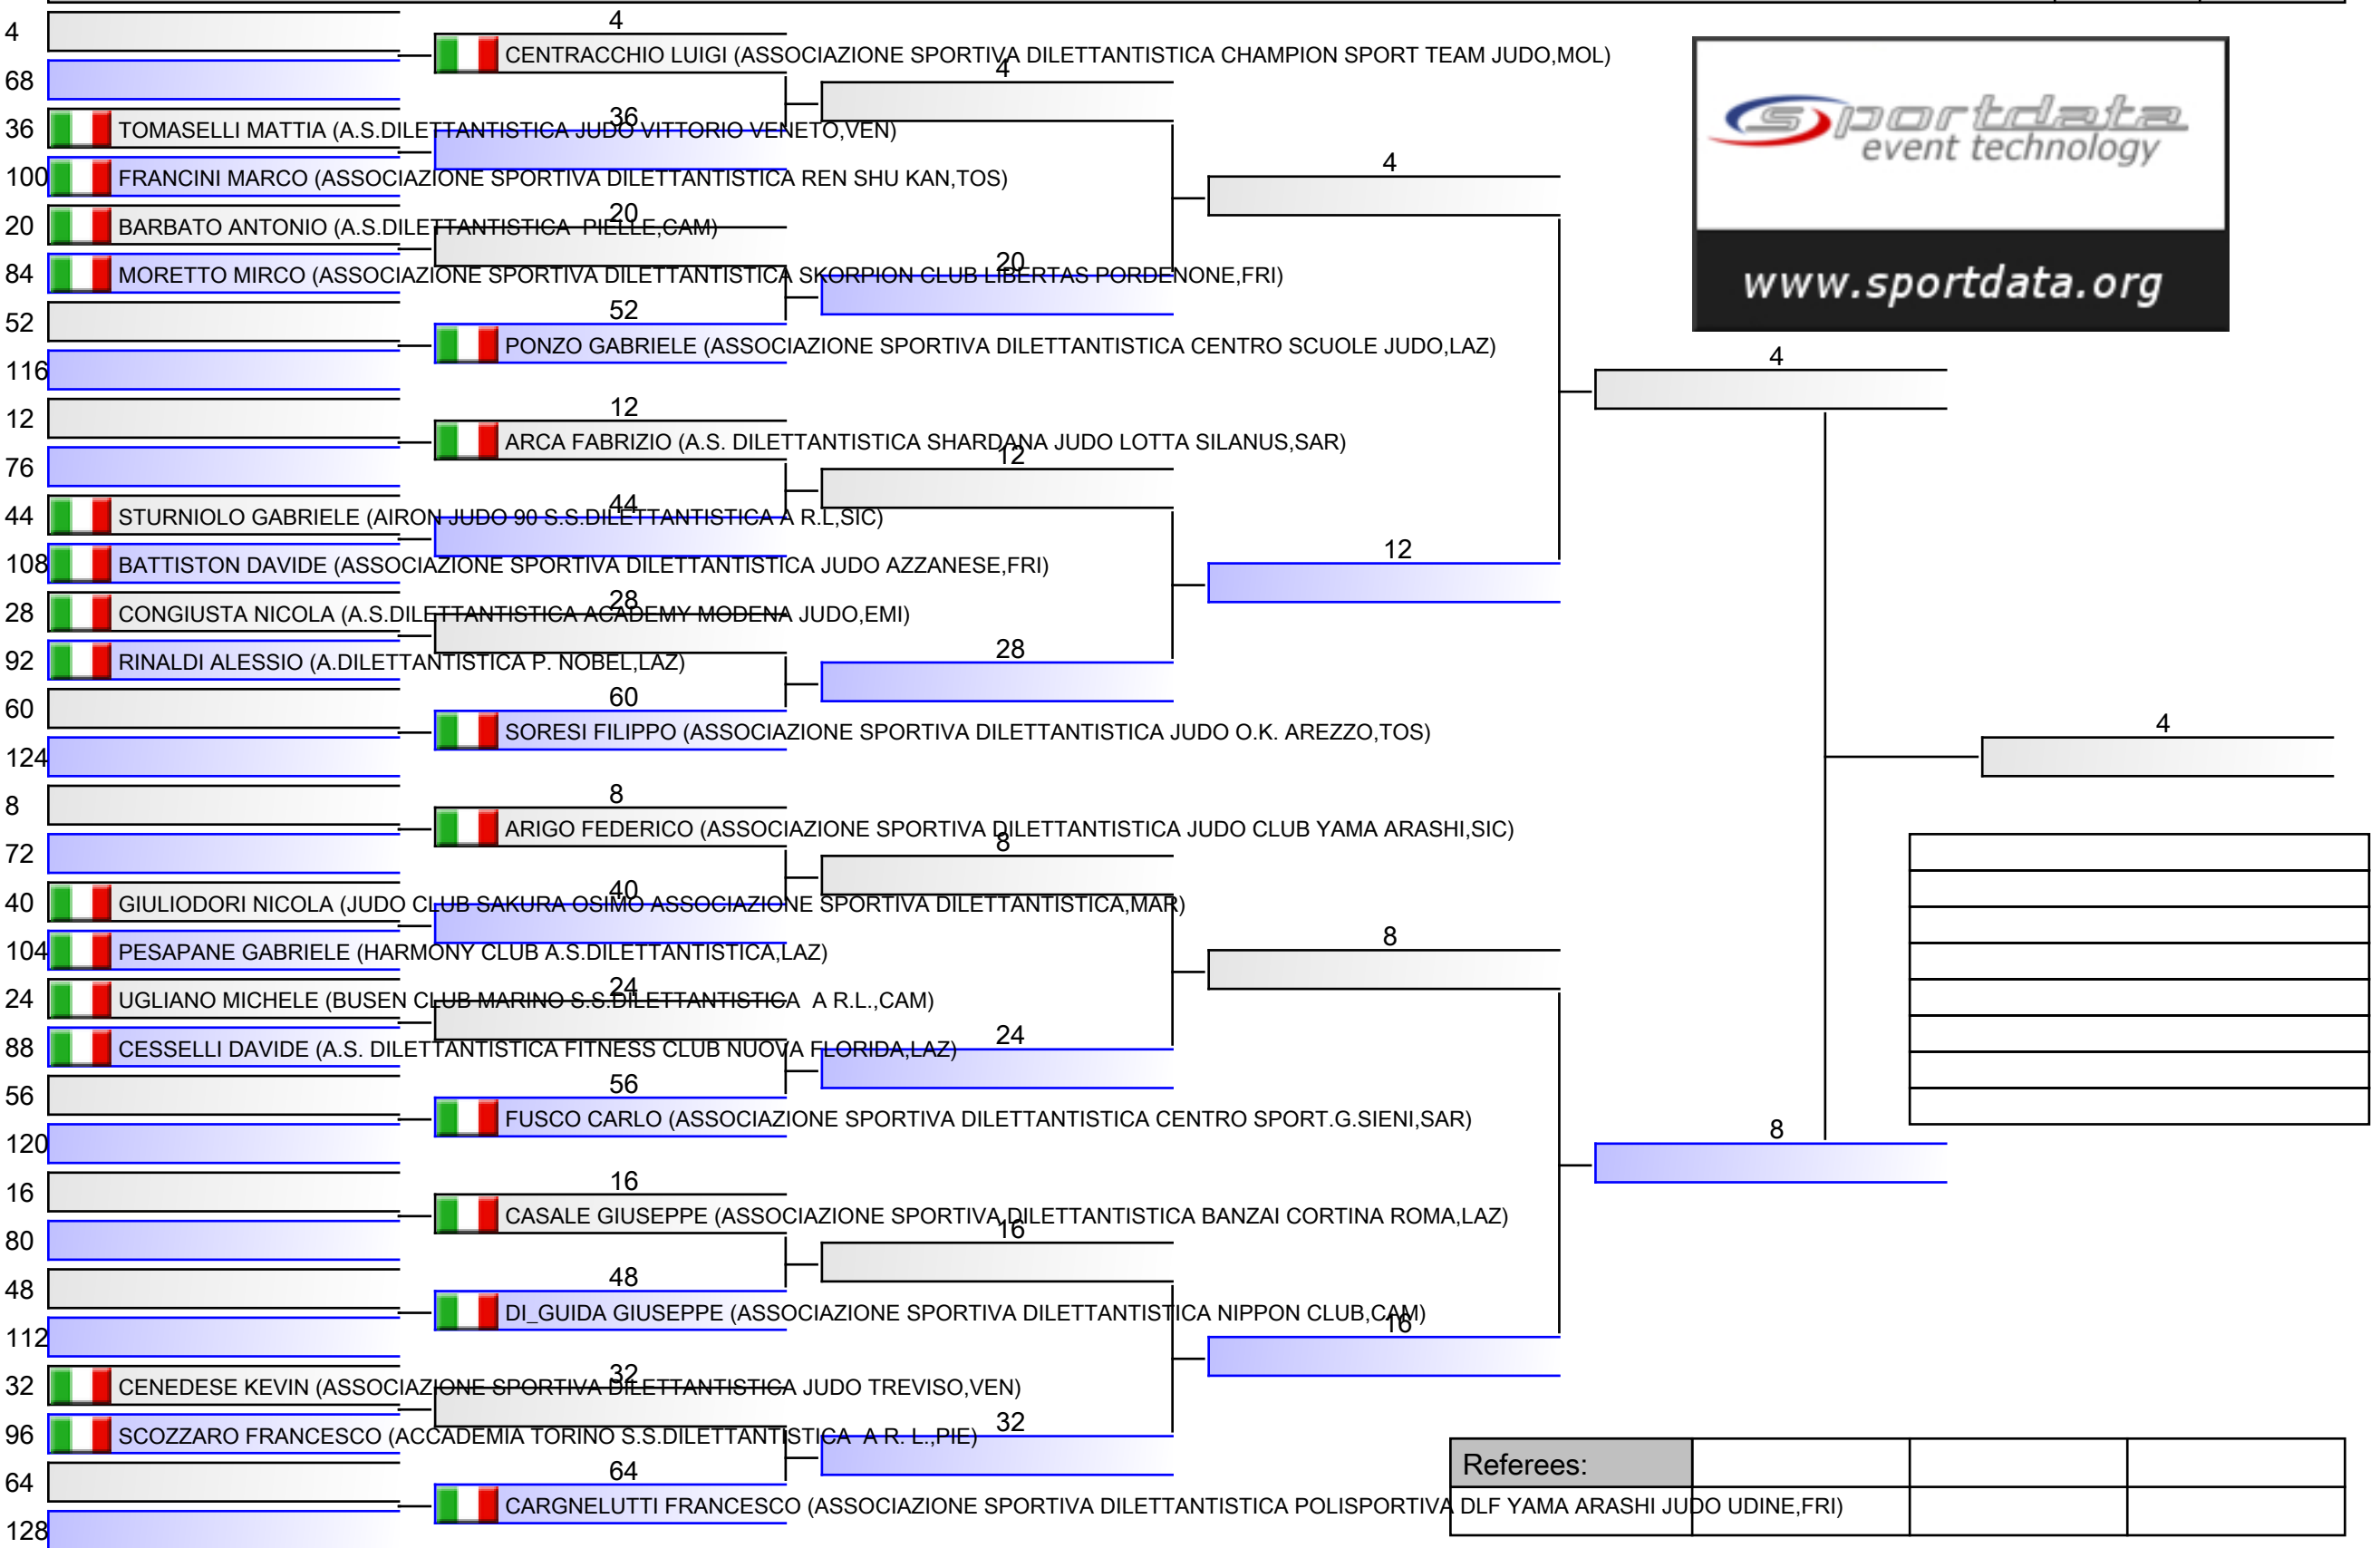

Referees:			

Referees:			

U18 M -55 KG

Referees:			

Referees:			

U18 M -60 KG

Referees:			

U18 M -66 KG

Referees:			

Referees:			

U18 M -73 KG

Referees:			

Referees:			