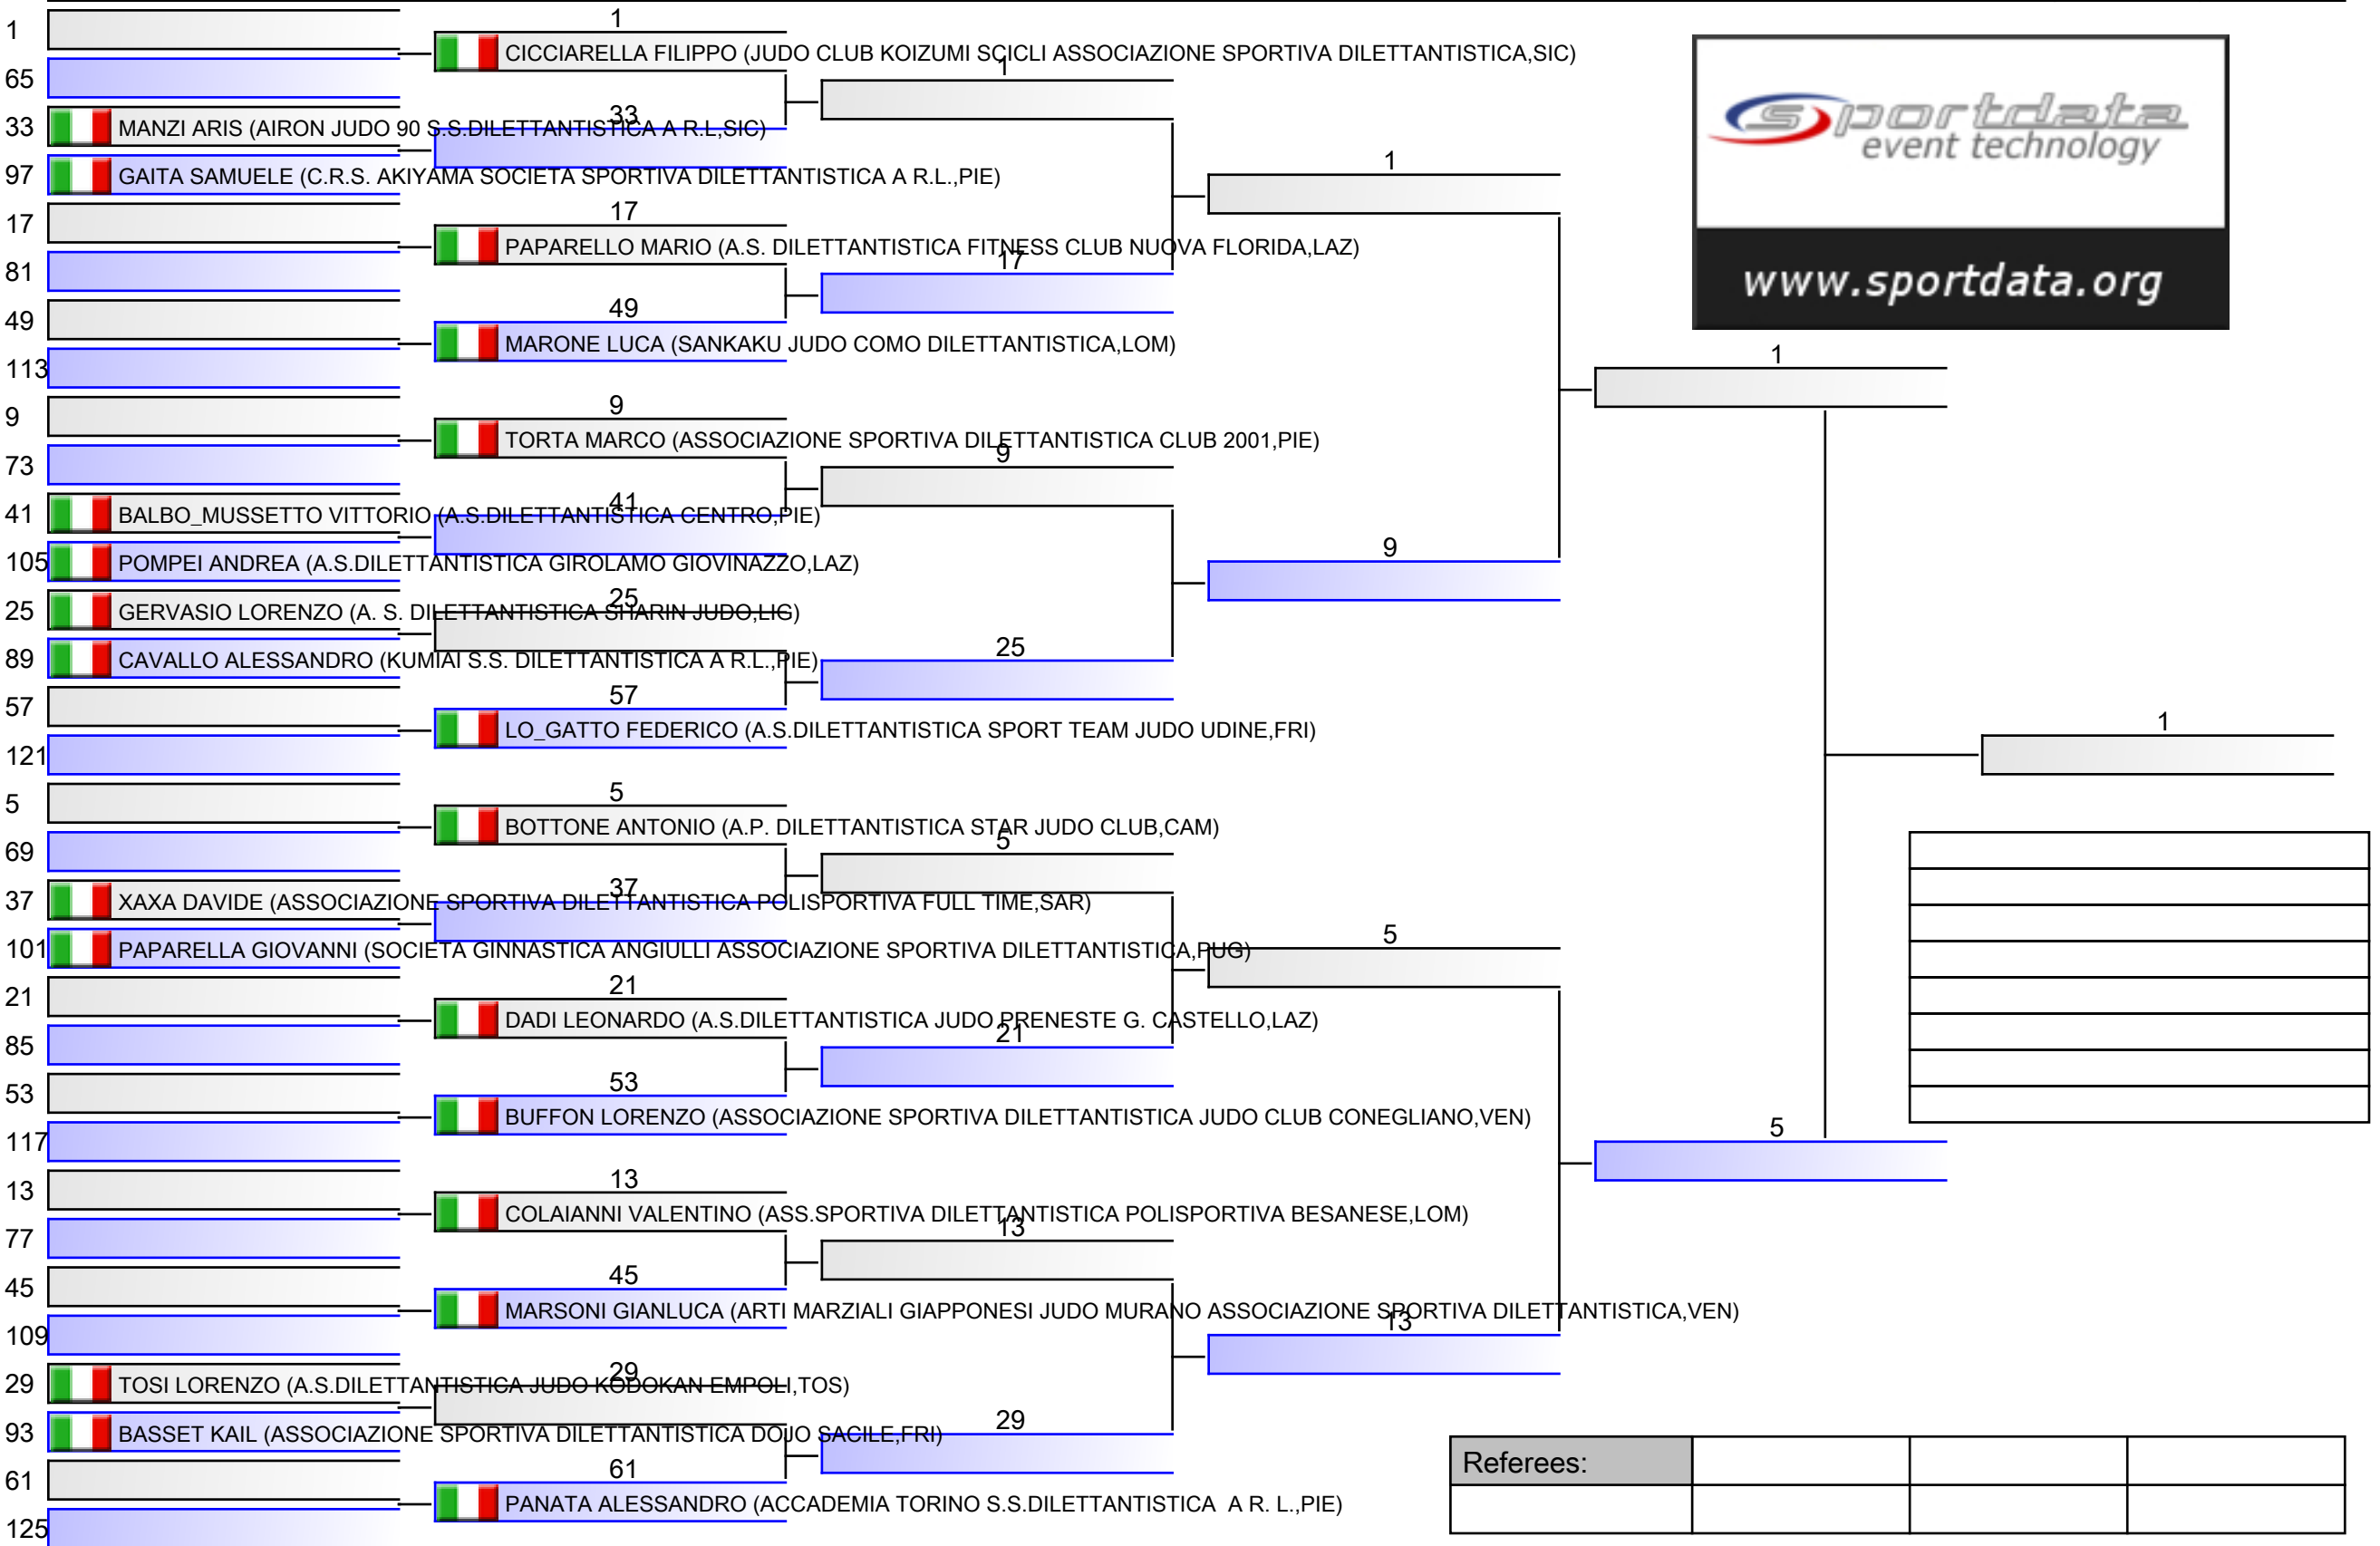

Referees:			

Referees:			

U18 M -55 KG

Referees:			

Referees:			

U18 M -60 KG

Referees:			

U18 M -66 KG

Referees:			

Referees:			

U18 M -73 KG

Referees:			

Referees:			