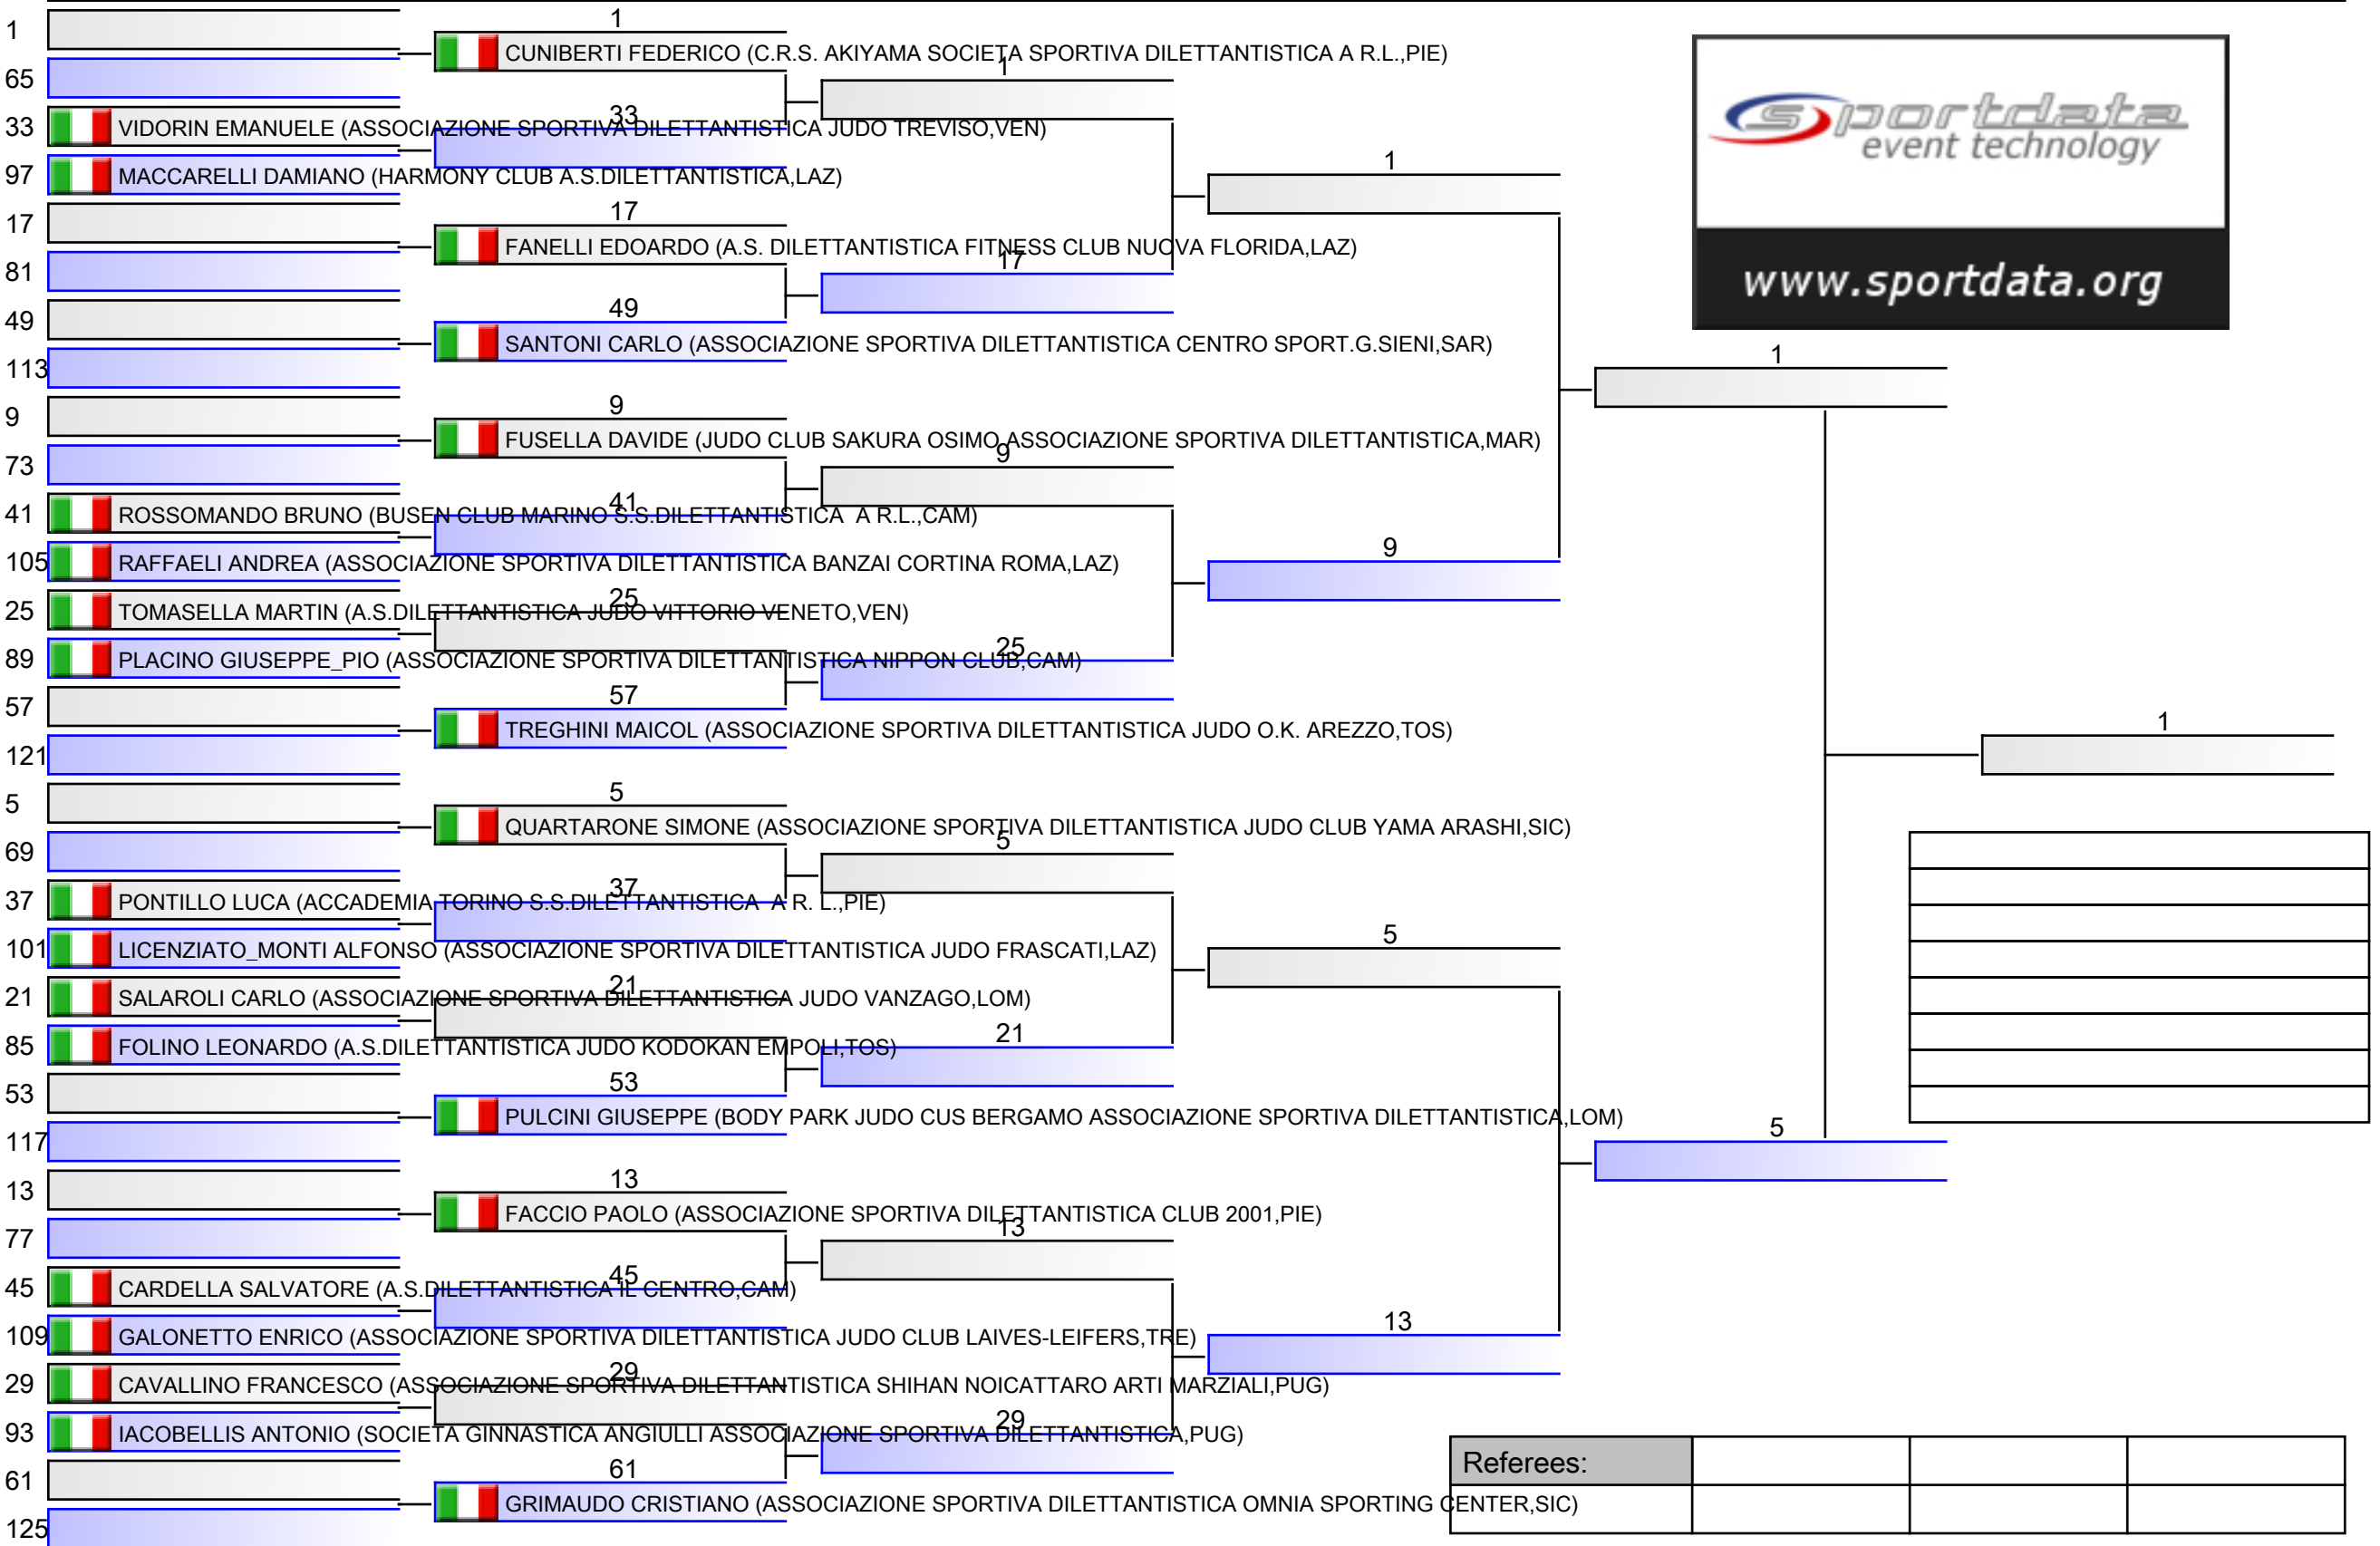

Referees:			

Referees:			

U18 M -55 KG

Referees:			

Referees:			

U18 M -60 KG

Referees:			

U18 M -66 KG

Referees:			

Referees:			

U18 M -73 KG

Referees:			

Referees:			