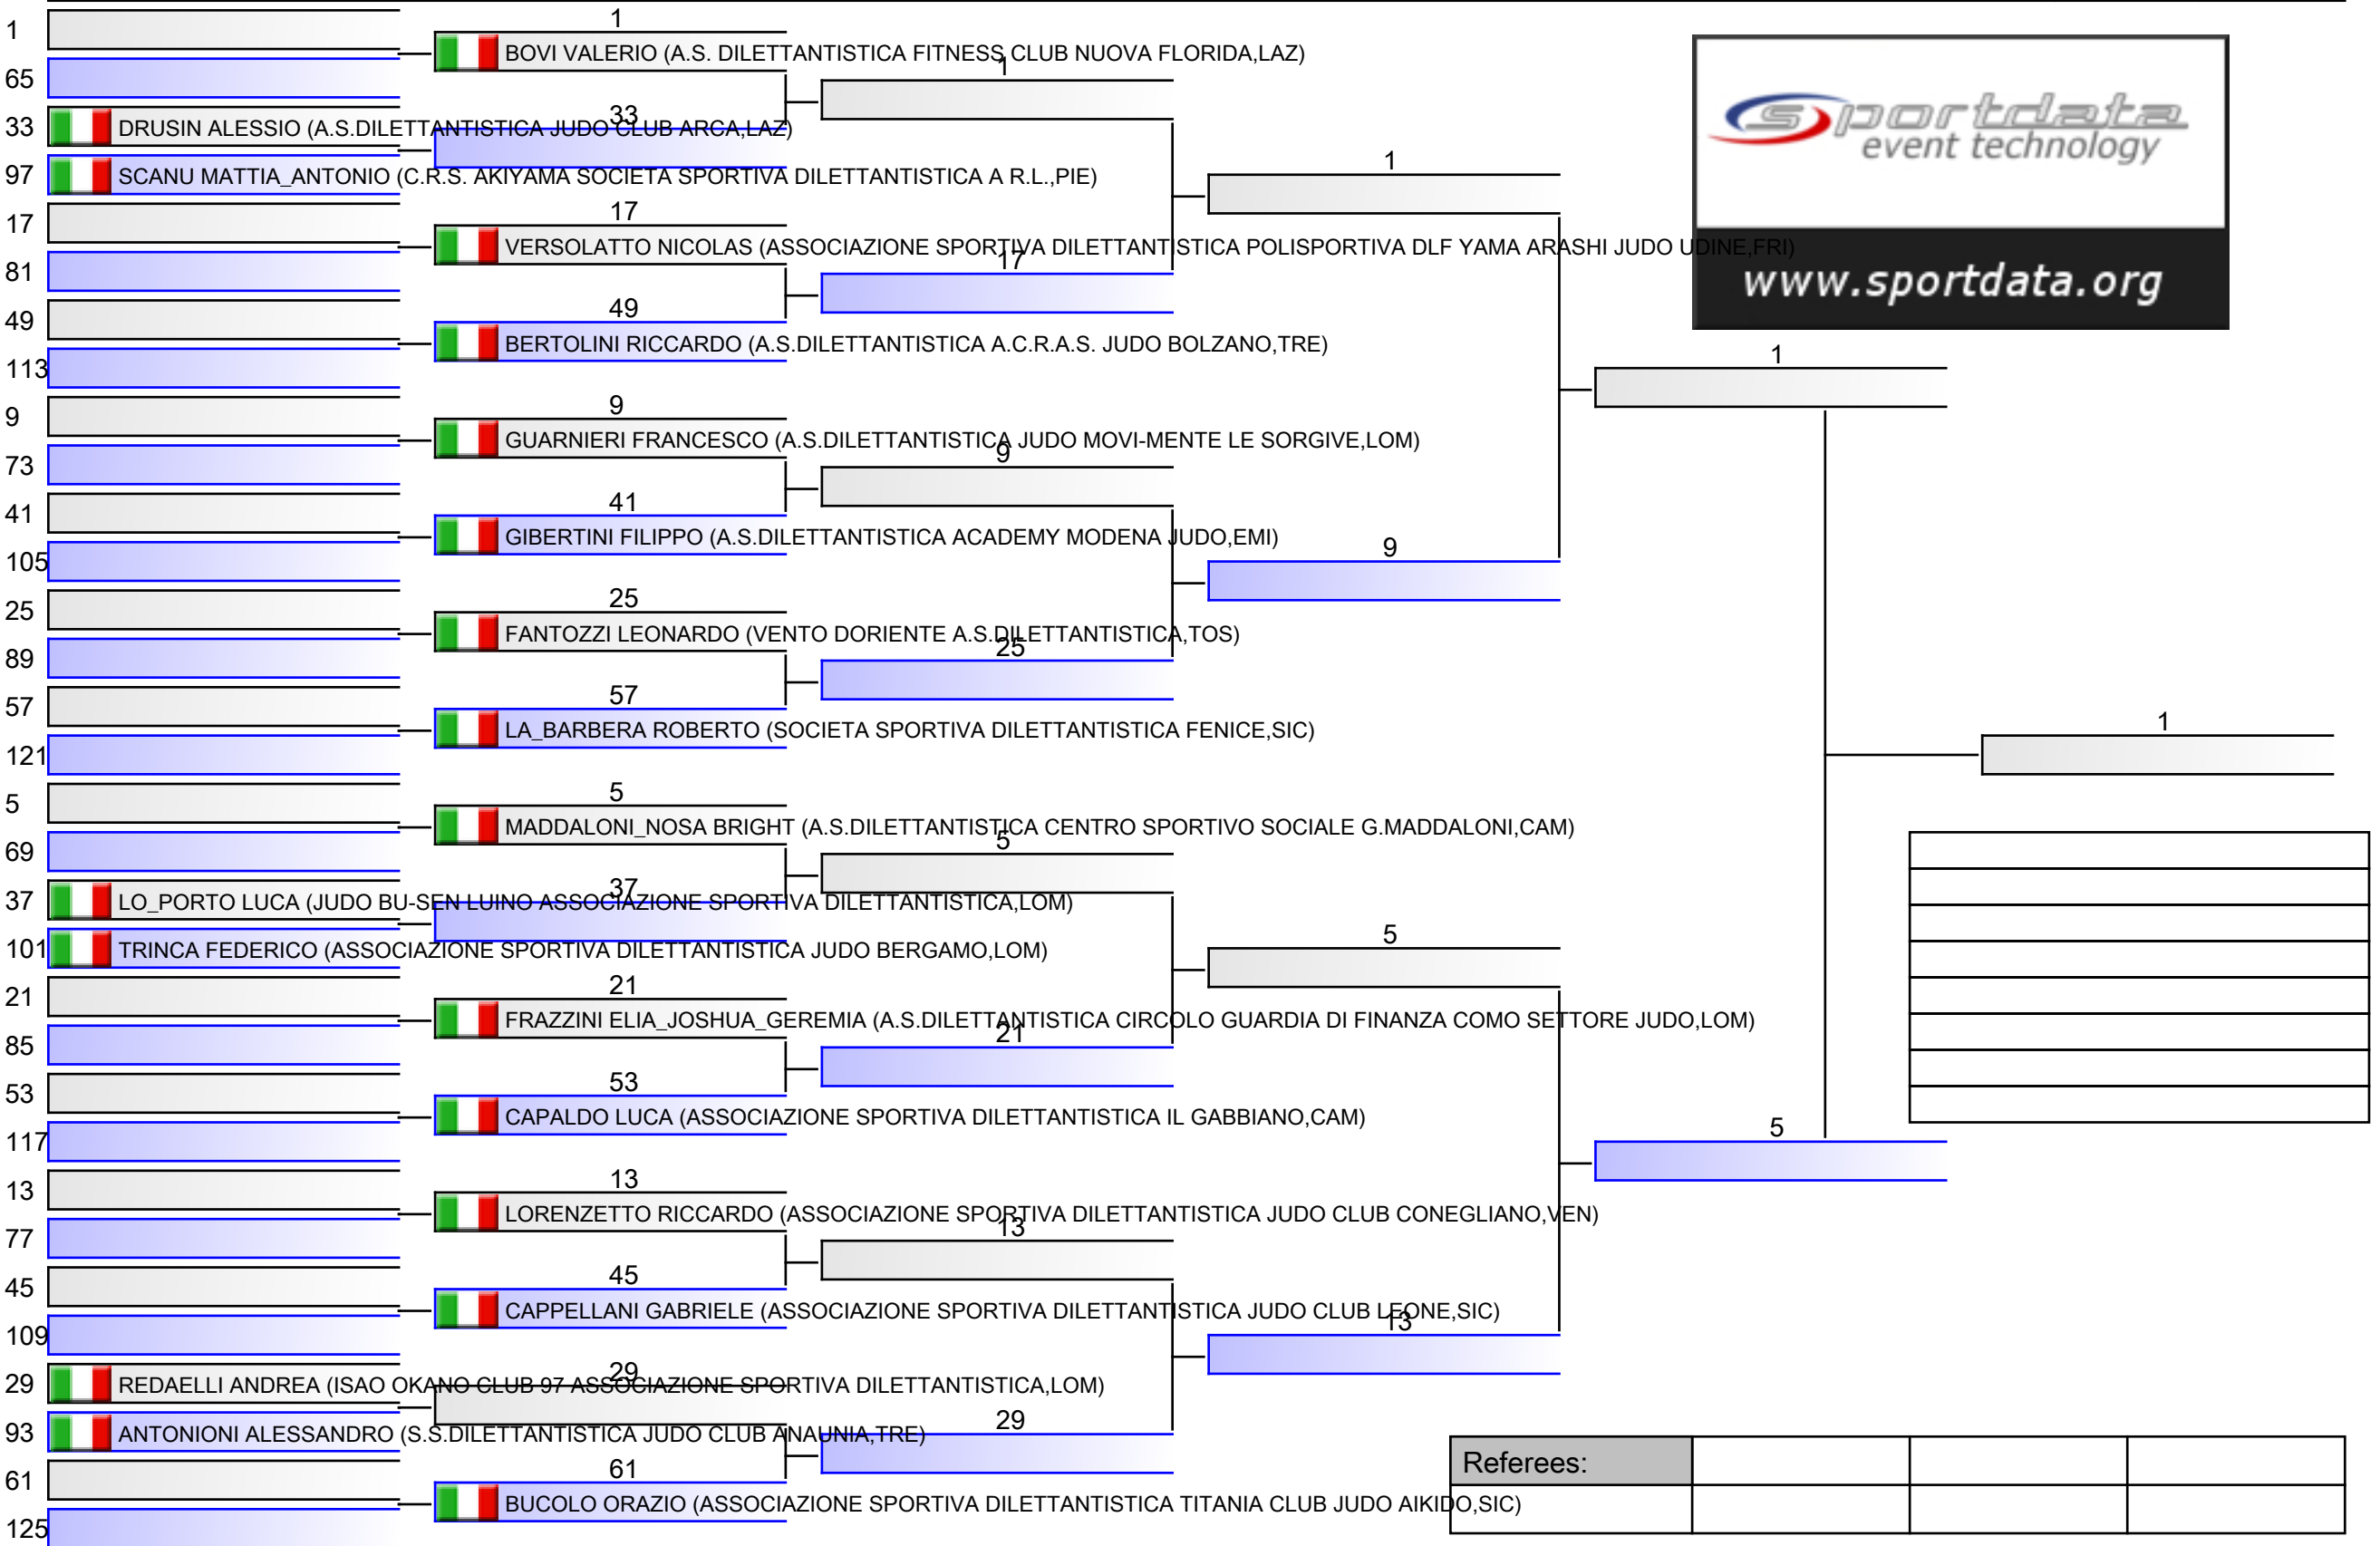

Referees:			

Referees:			

U18 M -55 KG

Referees:			

Referees:			

U18 M -60 KG

Referees:			

U18 M -66 KG

Referees:			

Referees:			

U18 M -73 KG

Referees:			

Referees:			