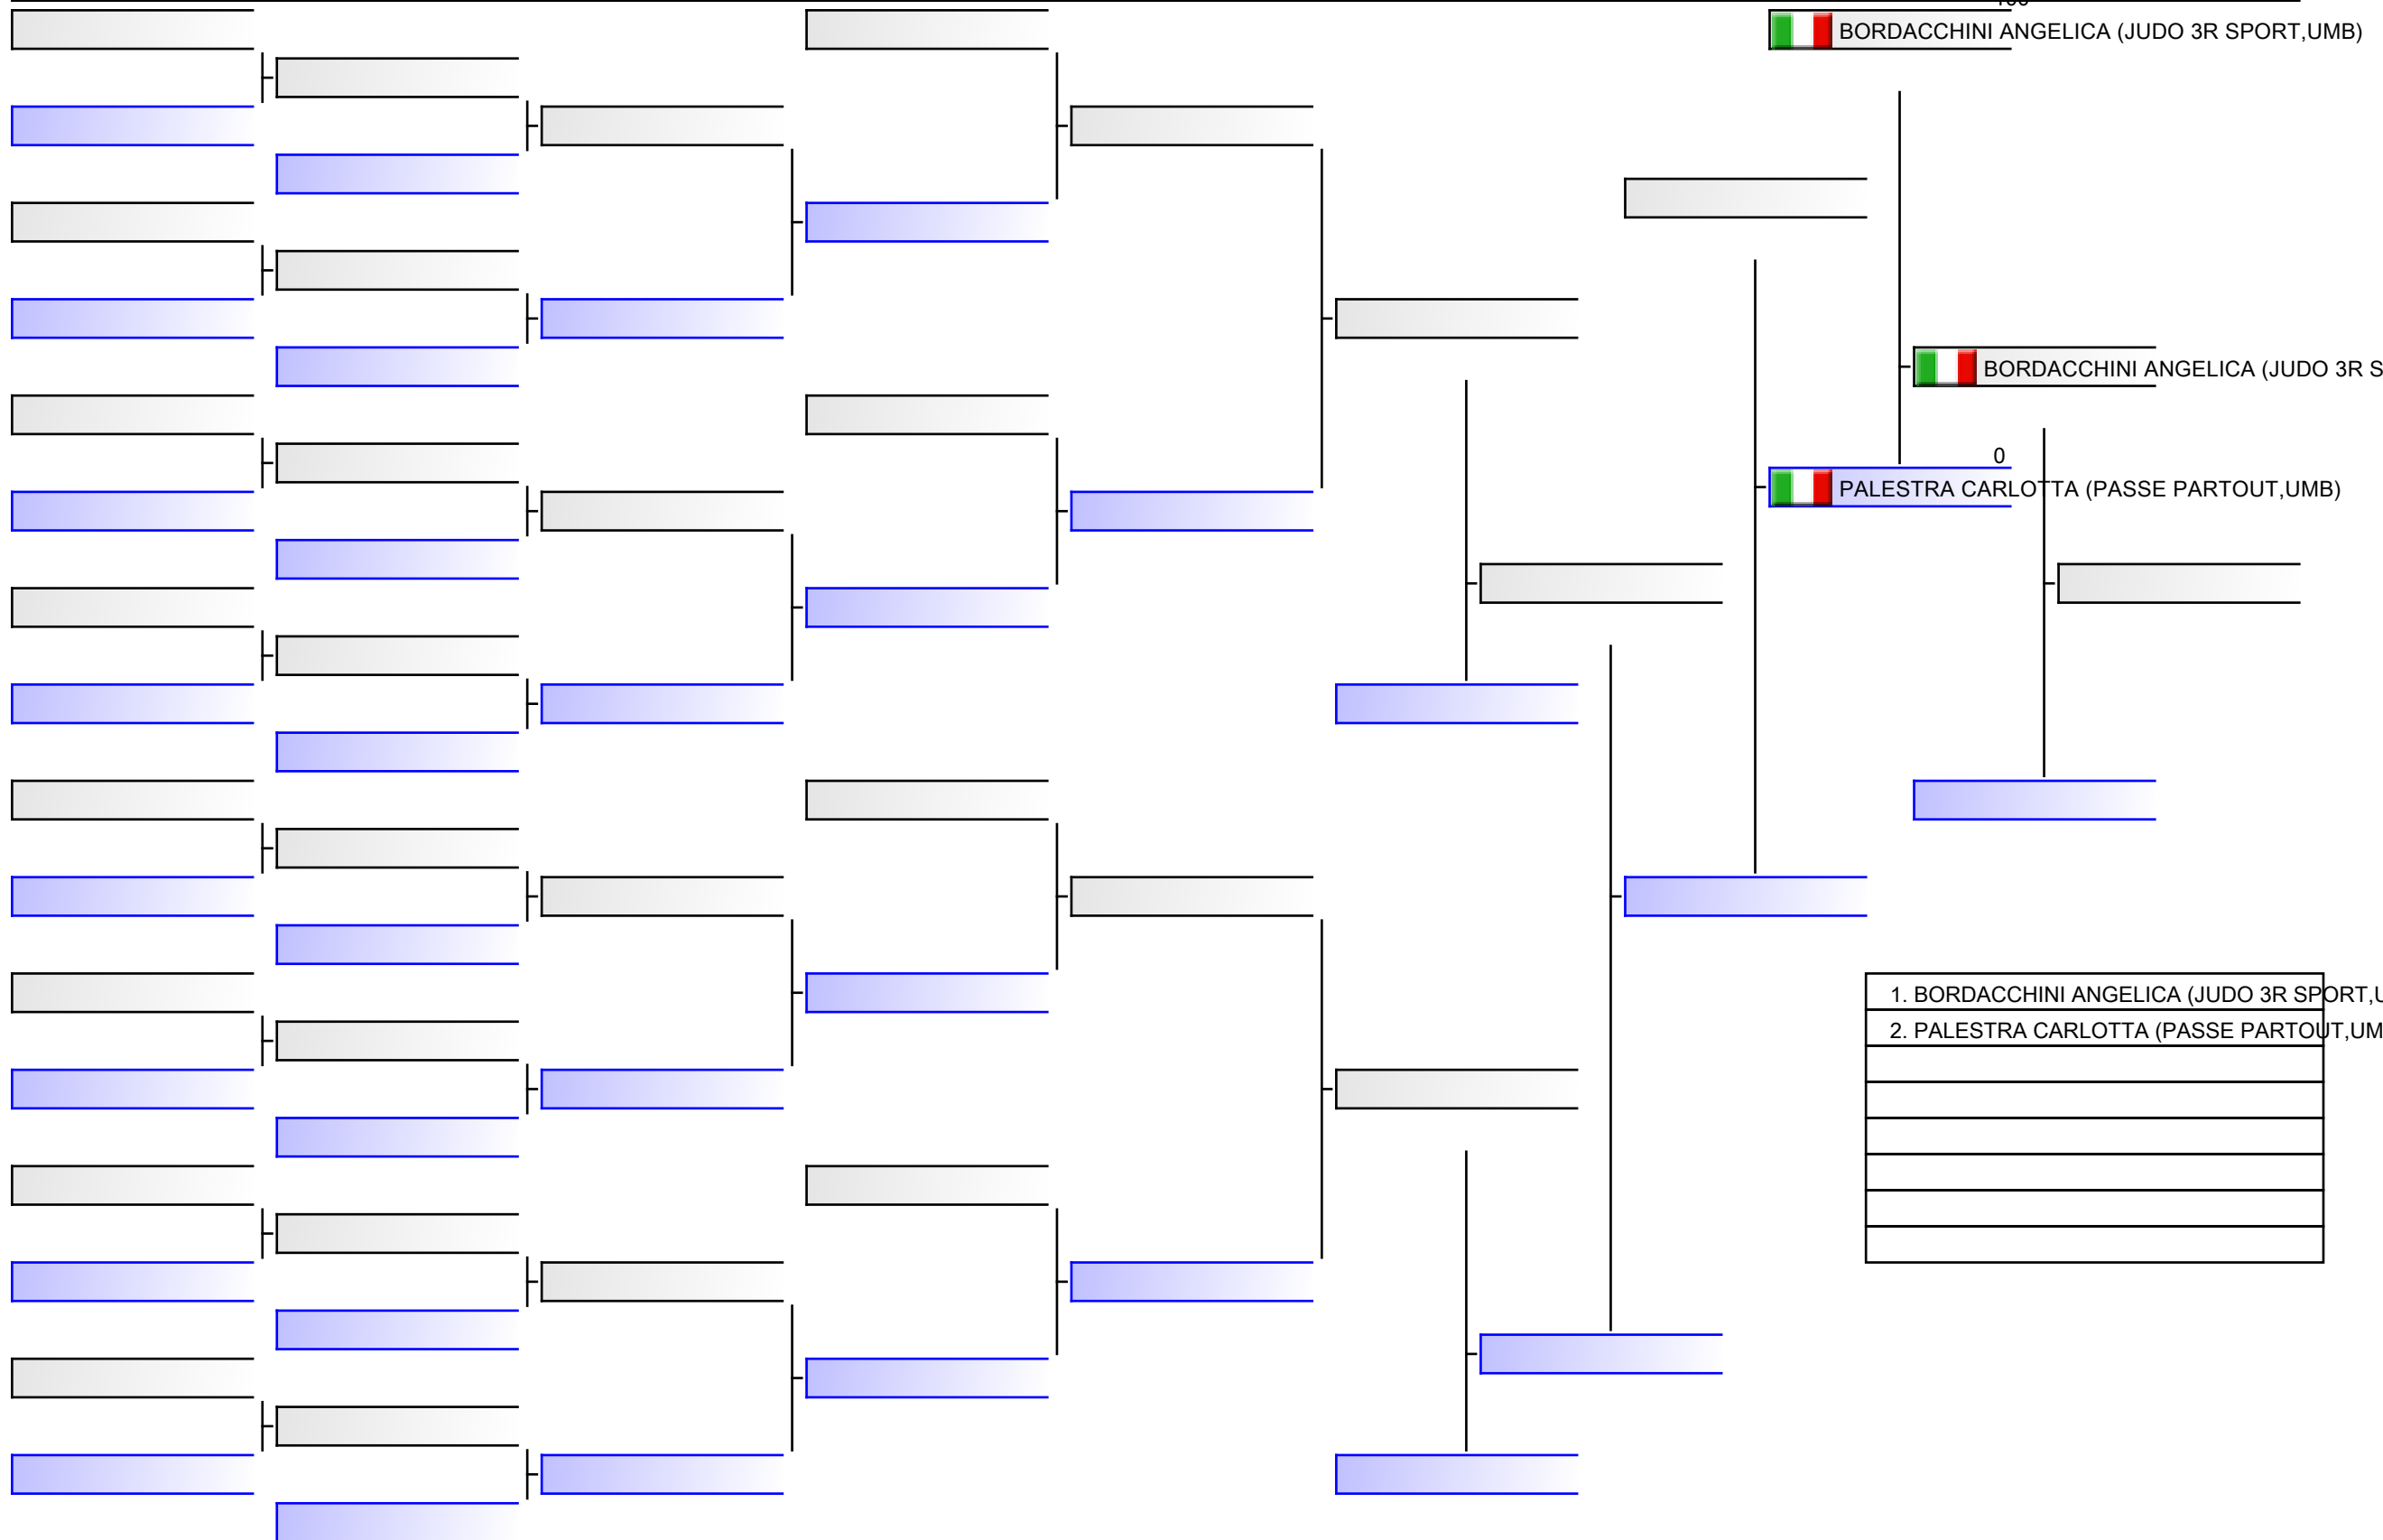

U15 F -57 KG - Double-Elimination

Tatami

Pool

100

1/1

CONSOLO LUDOVICA (MIRIADE RM,LAZ)	2	CONSOLO LUDOVICA (MIRIADE RM,LAZ)
CAPECCHI SARA (asdcja,)	0	
GULLOTTO ILARIA (TUSCIA JUDO,LAZ)	0	VAGAGGINI MARINA (asdcja,)
VAGAGGINI MARINA (asdcja,)	2	
MARTINI FRANCESCA (JUDO 2R SPORT,UMB)	0	CONSOLO LUDOVICA (MIRIADE RM,LAZ)
CONSOLO LUDOVICA (MIRIADE RM,LAZ)	101	
GULLOTTO ILARIA (TUSCIA JUDO,LAZ)	0	CAPECCHI SARA (asdcja,)
CAPECCHI SARA (asdcja,)	2	
CONSOLO LUDOVICA (MIRIADE RM,LAZ)	100	CONSOLO LUDOVICA (MIRIADE RM,LAZ)
GULLOTTO ILARIA (TUSCIA JUDO,LAZ)	0	
VAGAGGINI MARINA (asdcja,)	0	MARTINI FRANCESCA (JUDO 3R SPORT,UMB)
MARTINI FRANCESCA (JUDO 3R SPORT,UMB)	1	
CONSOLO LUDOVICA (MIRIADE RM,LAZ)	100	CONSOLO LUDOVICA (MIRIADE RM,LAZ)
VAGAGGINI MARINA (asdcja,)	0	
CAPECCHI SARA (asdcja,)	0	MARTINI FRANCESCA (JUDO 3R SPORT,UMB)
MARTINI FRANCESCA (JUDO 3R SPORT,UMB)	100	
CAPECCHI SARA (asdcja,)	0	CAPECCHI SARA (asdcja,)
VAGAGGINI MARINA (asdcja,)	0	
MARTINI FRANCESCA (JUDO 2R SPORT,UMB)	2	MARTINI FRANCESCA (JUDO 3R SPORT,UMB)
GULLOTTO ILARIA (TUSCIA JUDO,LAZ)	0