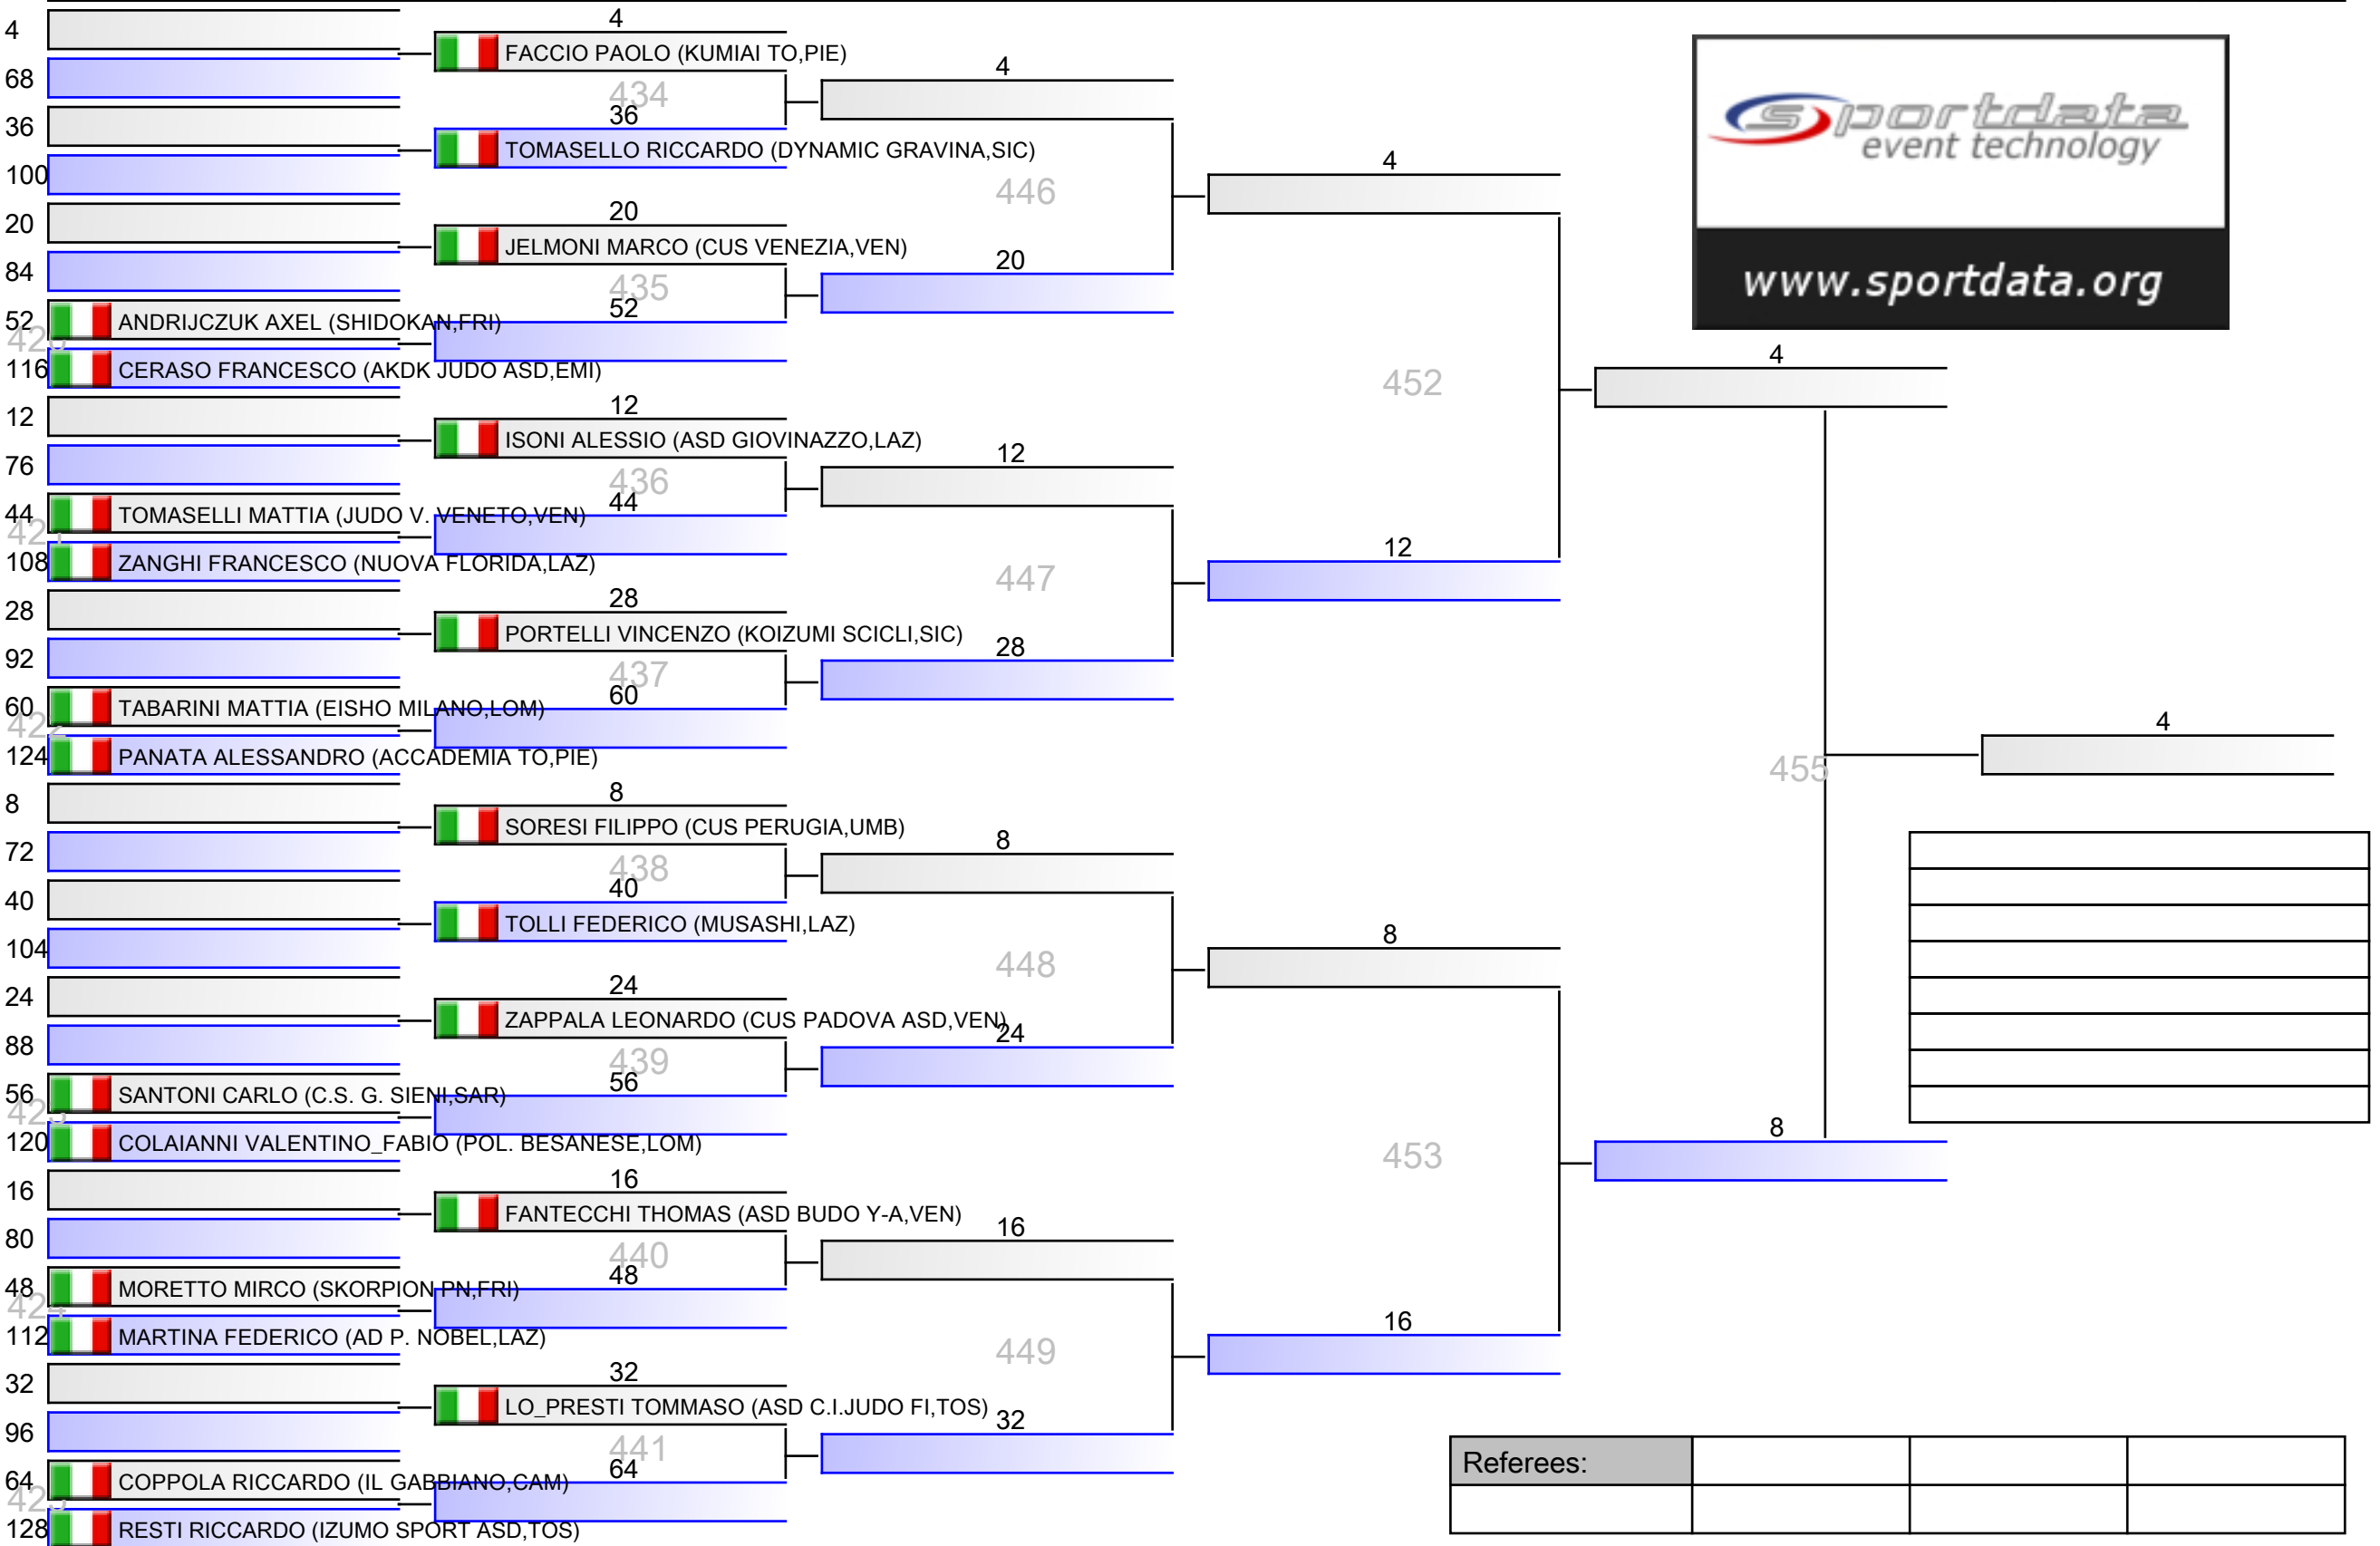

Referees:			

U18 M -55 KG

U18 M -60 KG

Referees:			

Referees:			

U18 M -66 KG

Referees:			

Referees:			