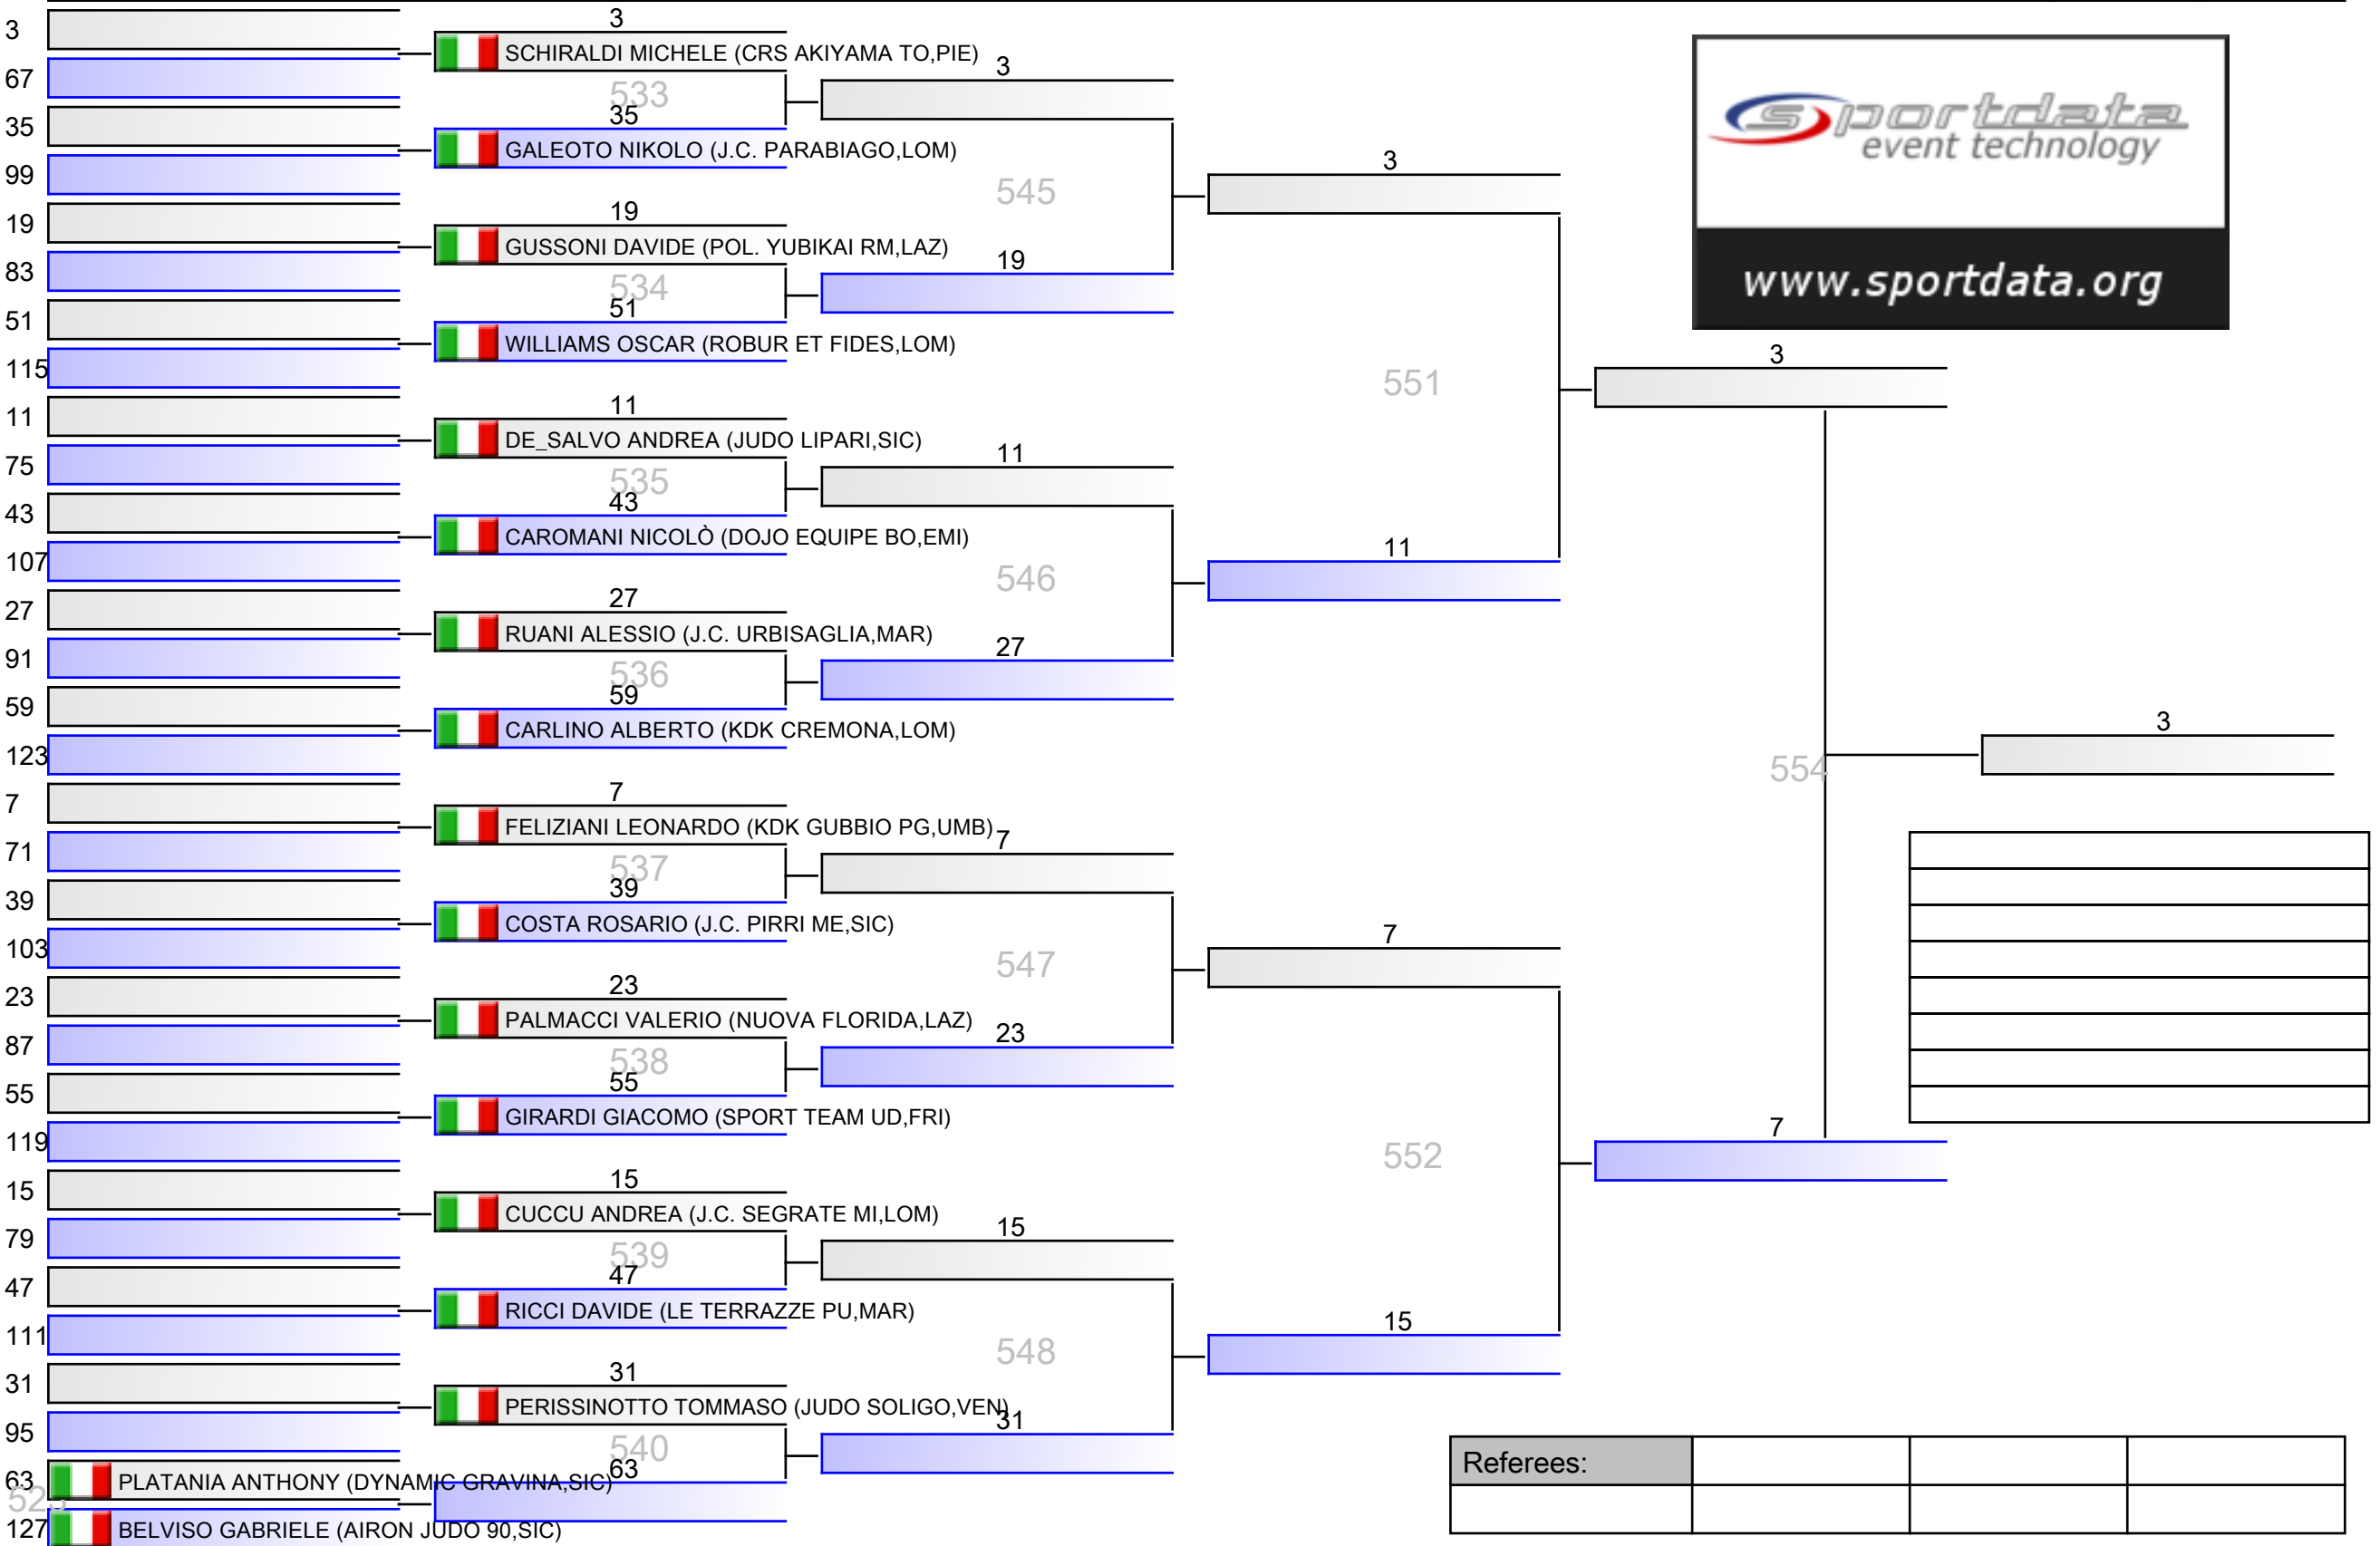

Referees:			

U18 M -55 KG

U18 M -60 KG

Referees:			

Referees:			

U18 M -66 KG

Referees:			

Referees:			