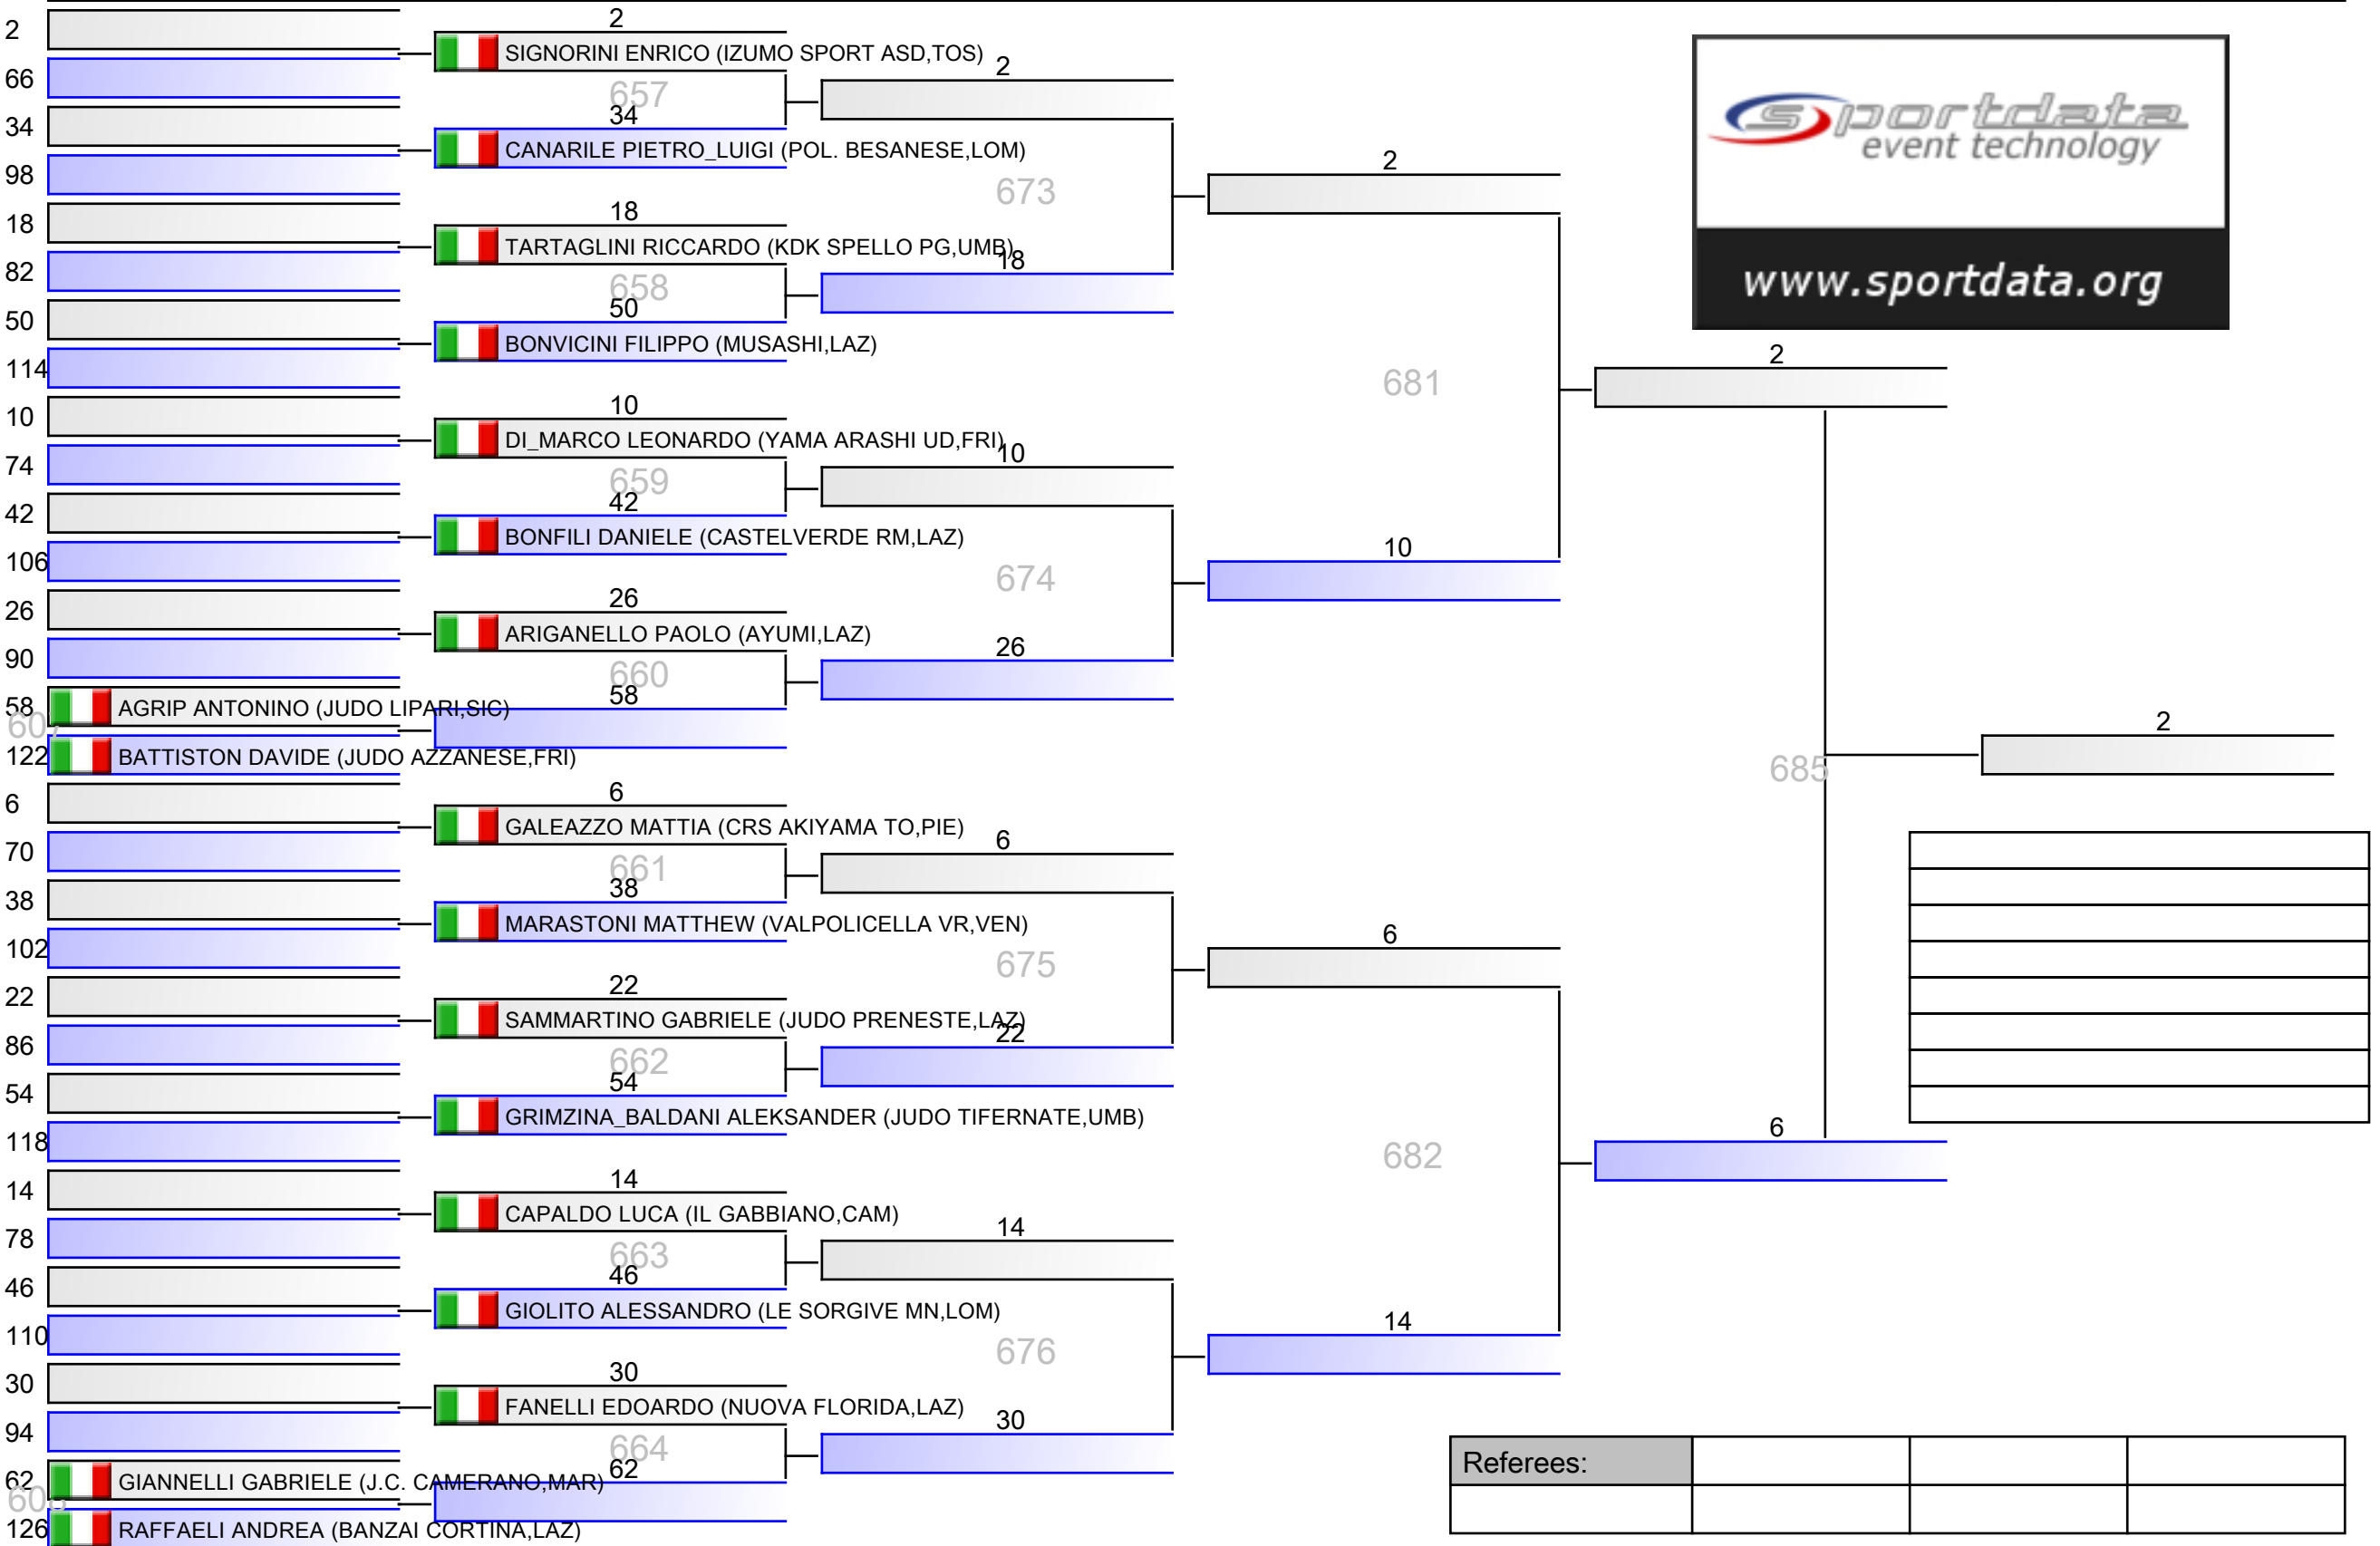

U18 M -73 KG

Referees: