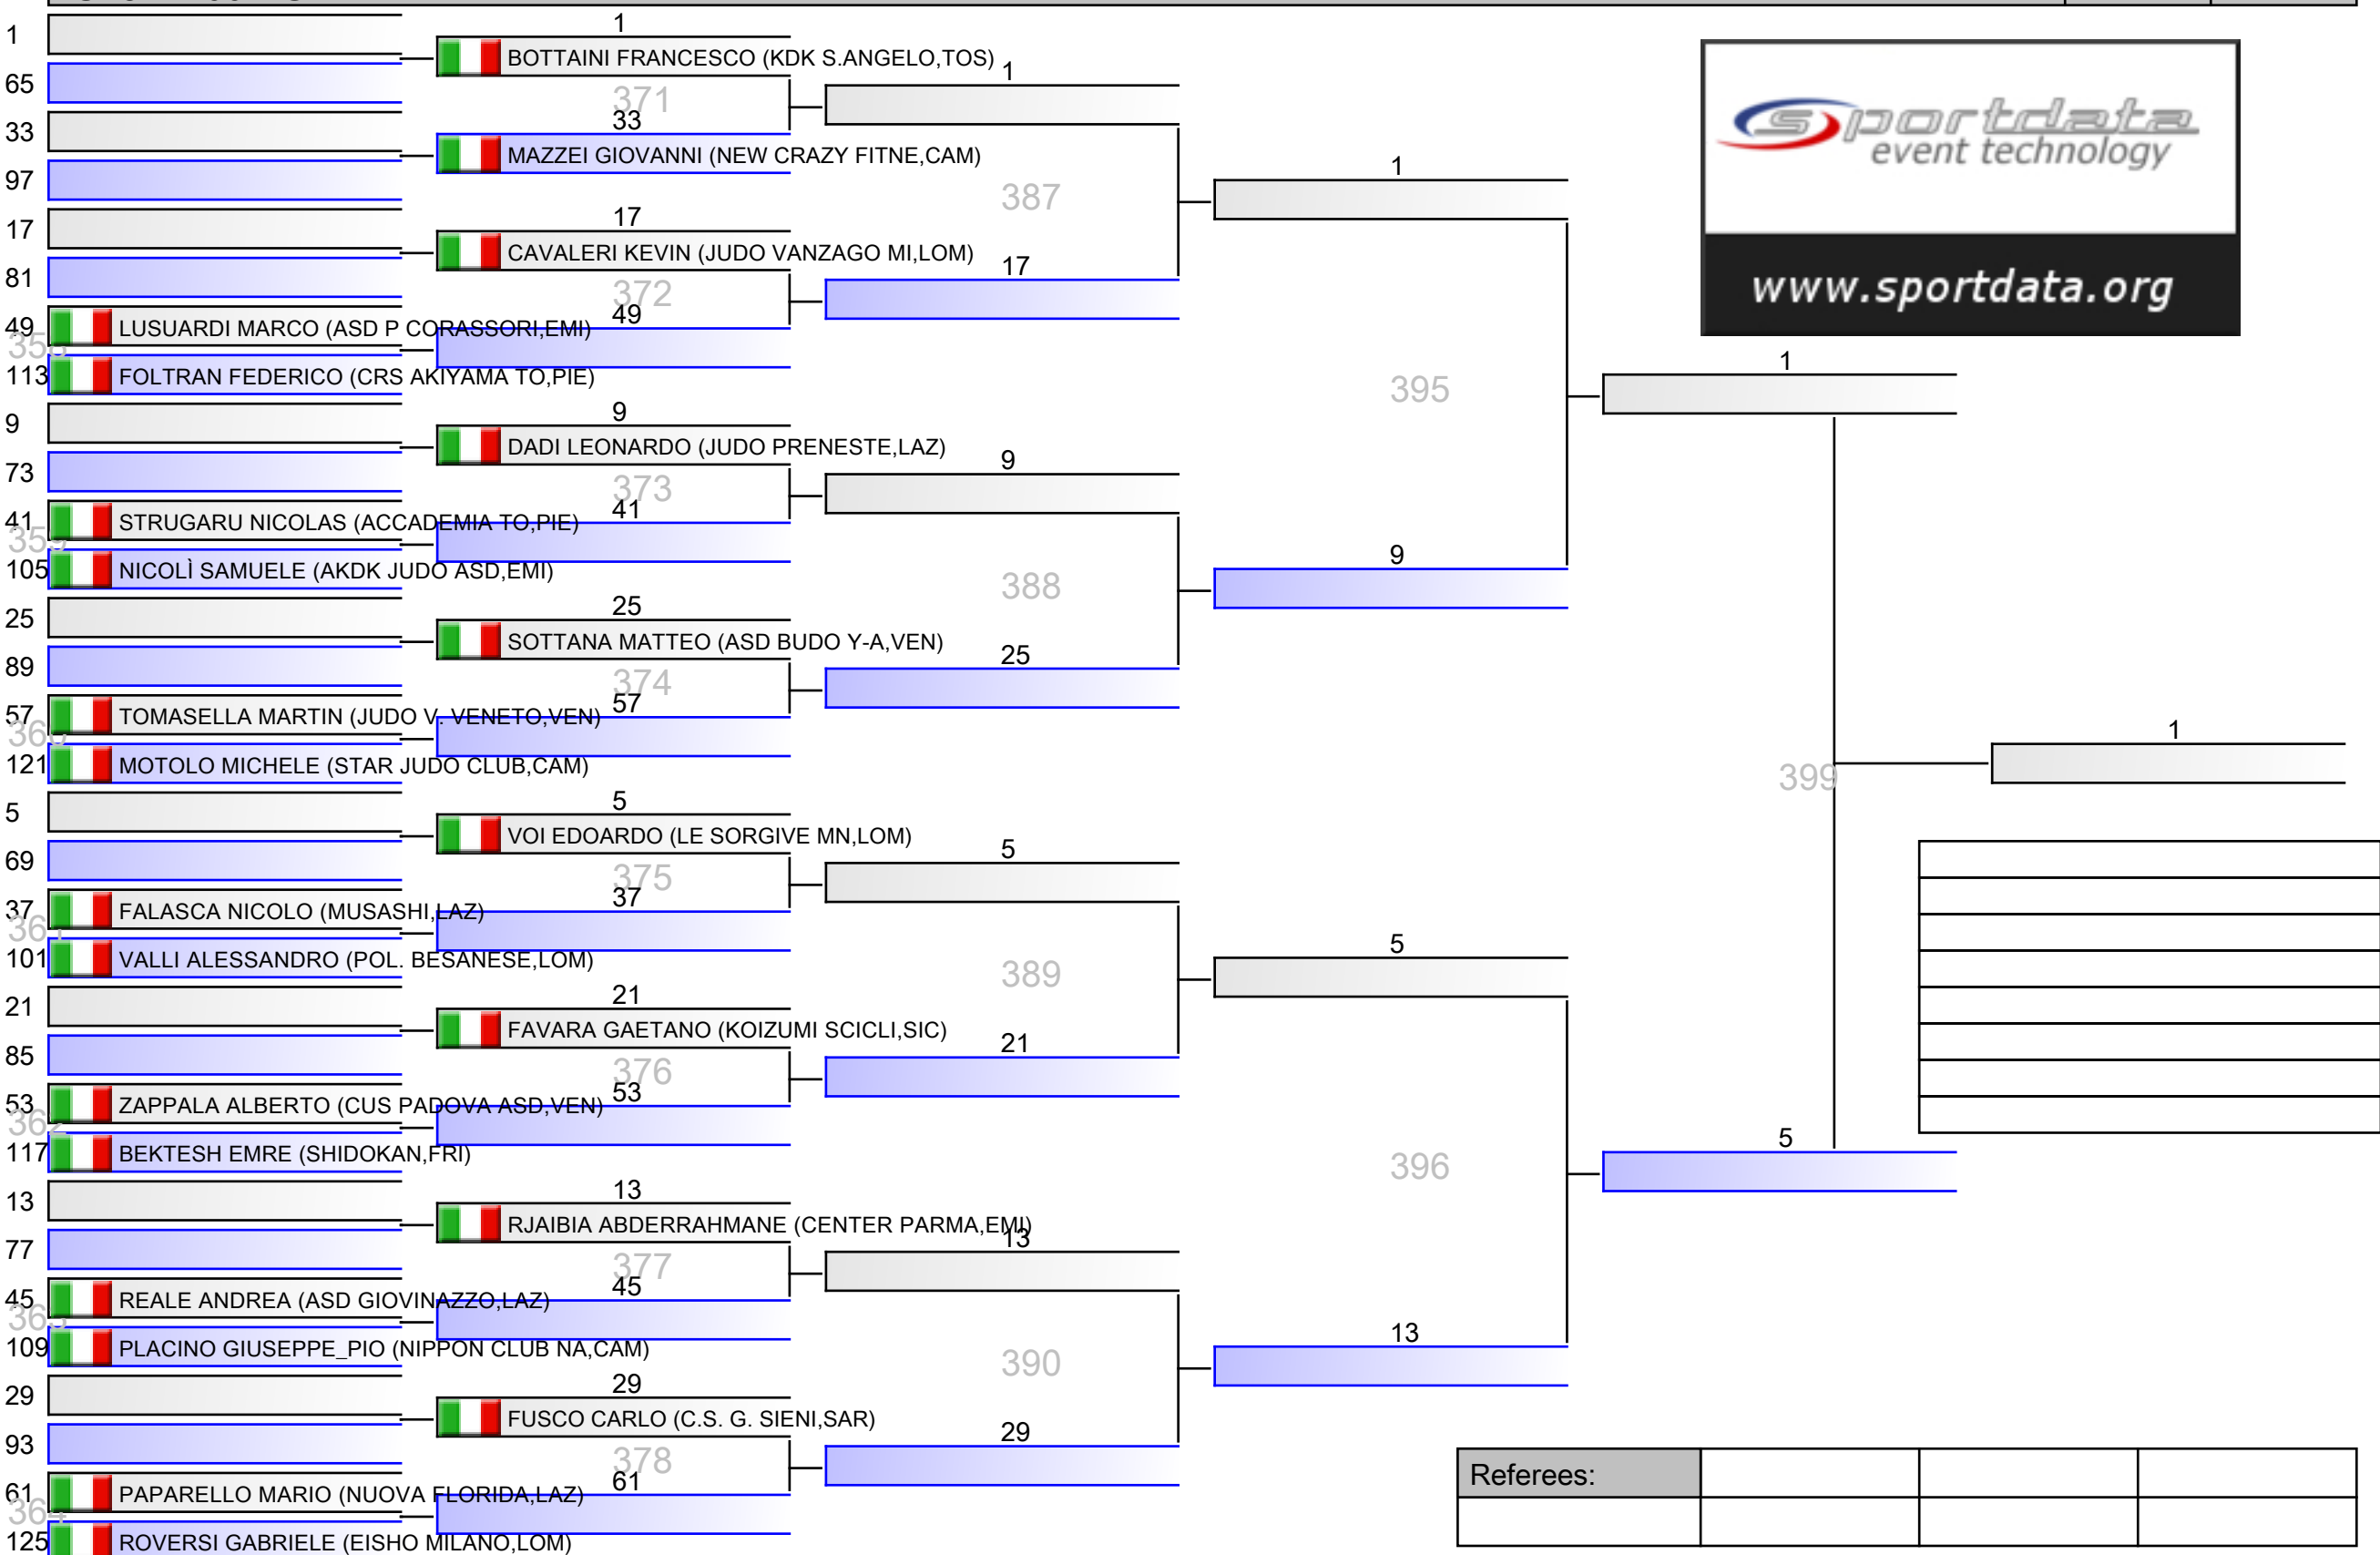

Referees:			

U18 M -55 KG

U18 M -60 KG

Referees:			

Referees:			

U18 M -66 KG

Referees:			

Referees:			