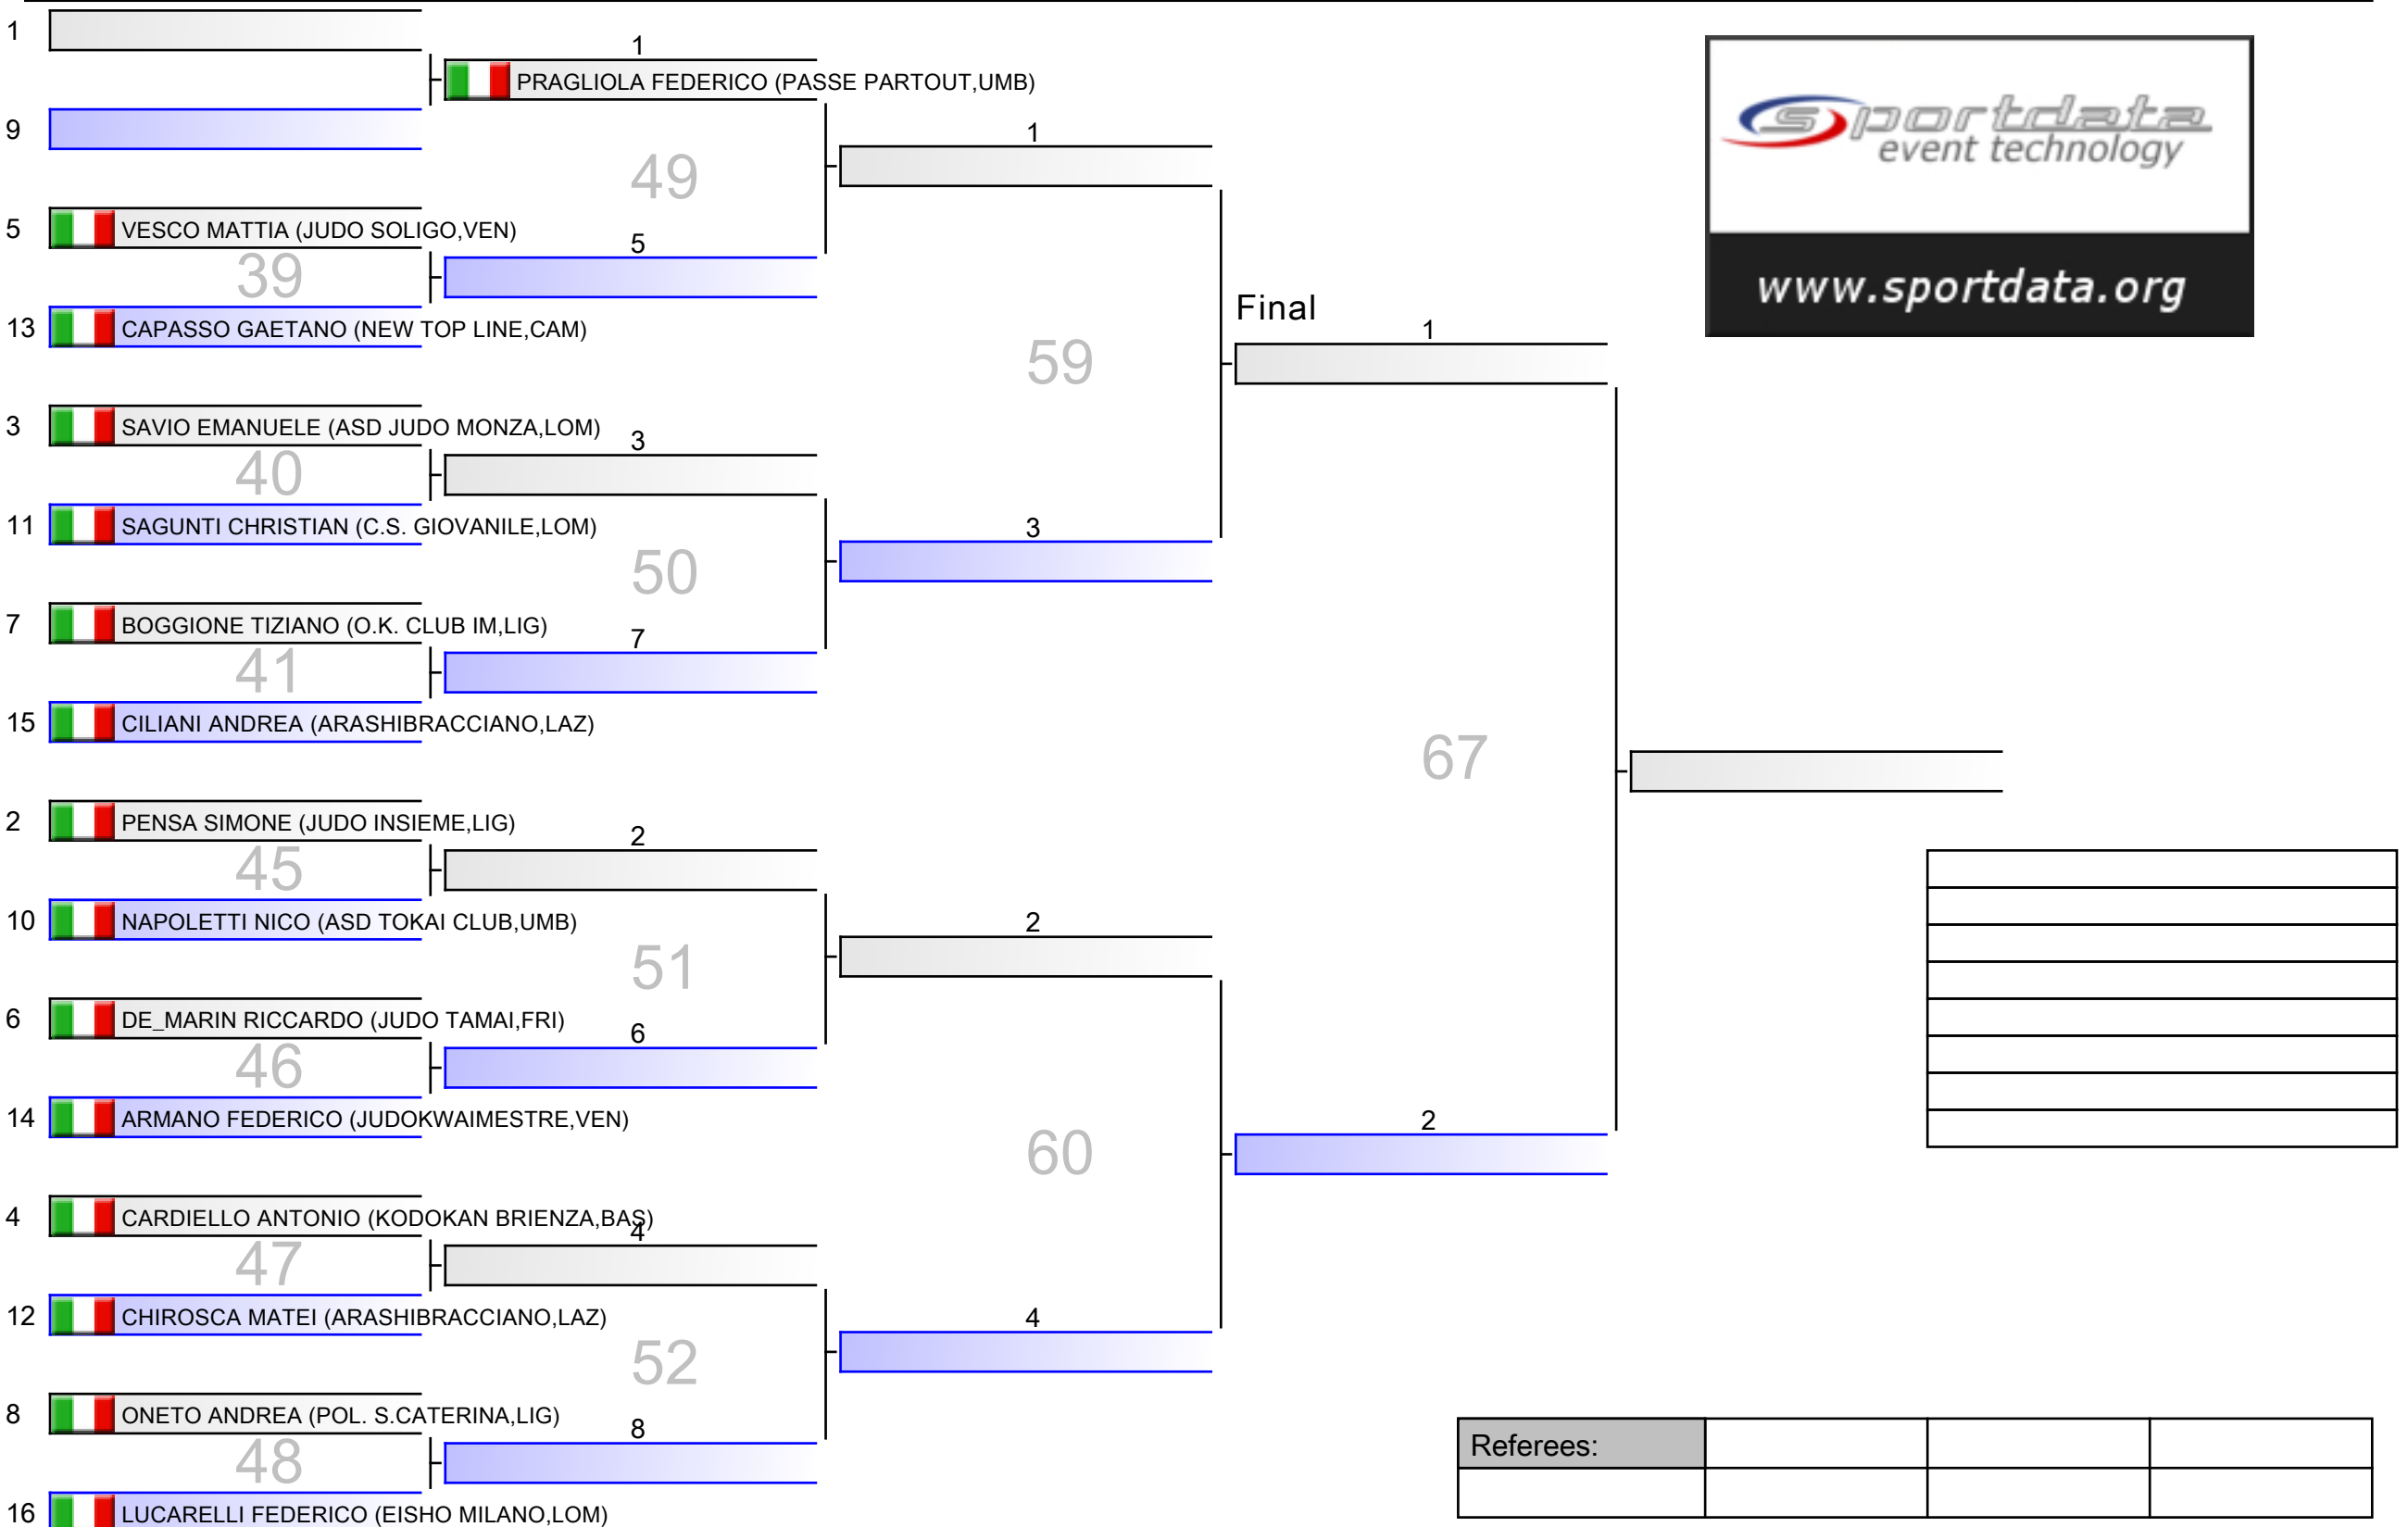

Referees:			

U18 M -55 KG

U18 M -60 KG

Referees:			

Referees:			

U18 M -66 KG

Referees:			

Referees:			

Referees:			

Referees:			

U18 M -73 KG

Referees:			

U18 M -81 KG

U18 M -90 KG

Referees:			