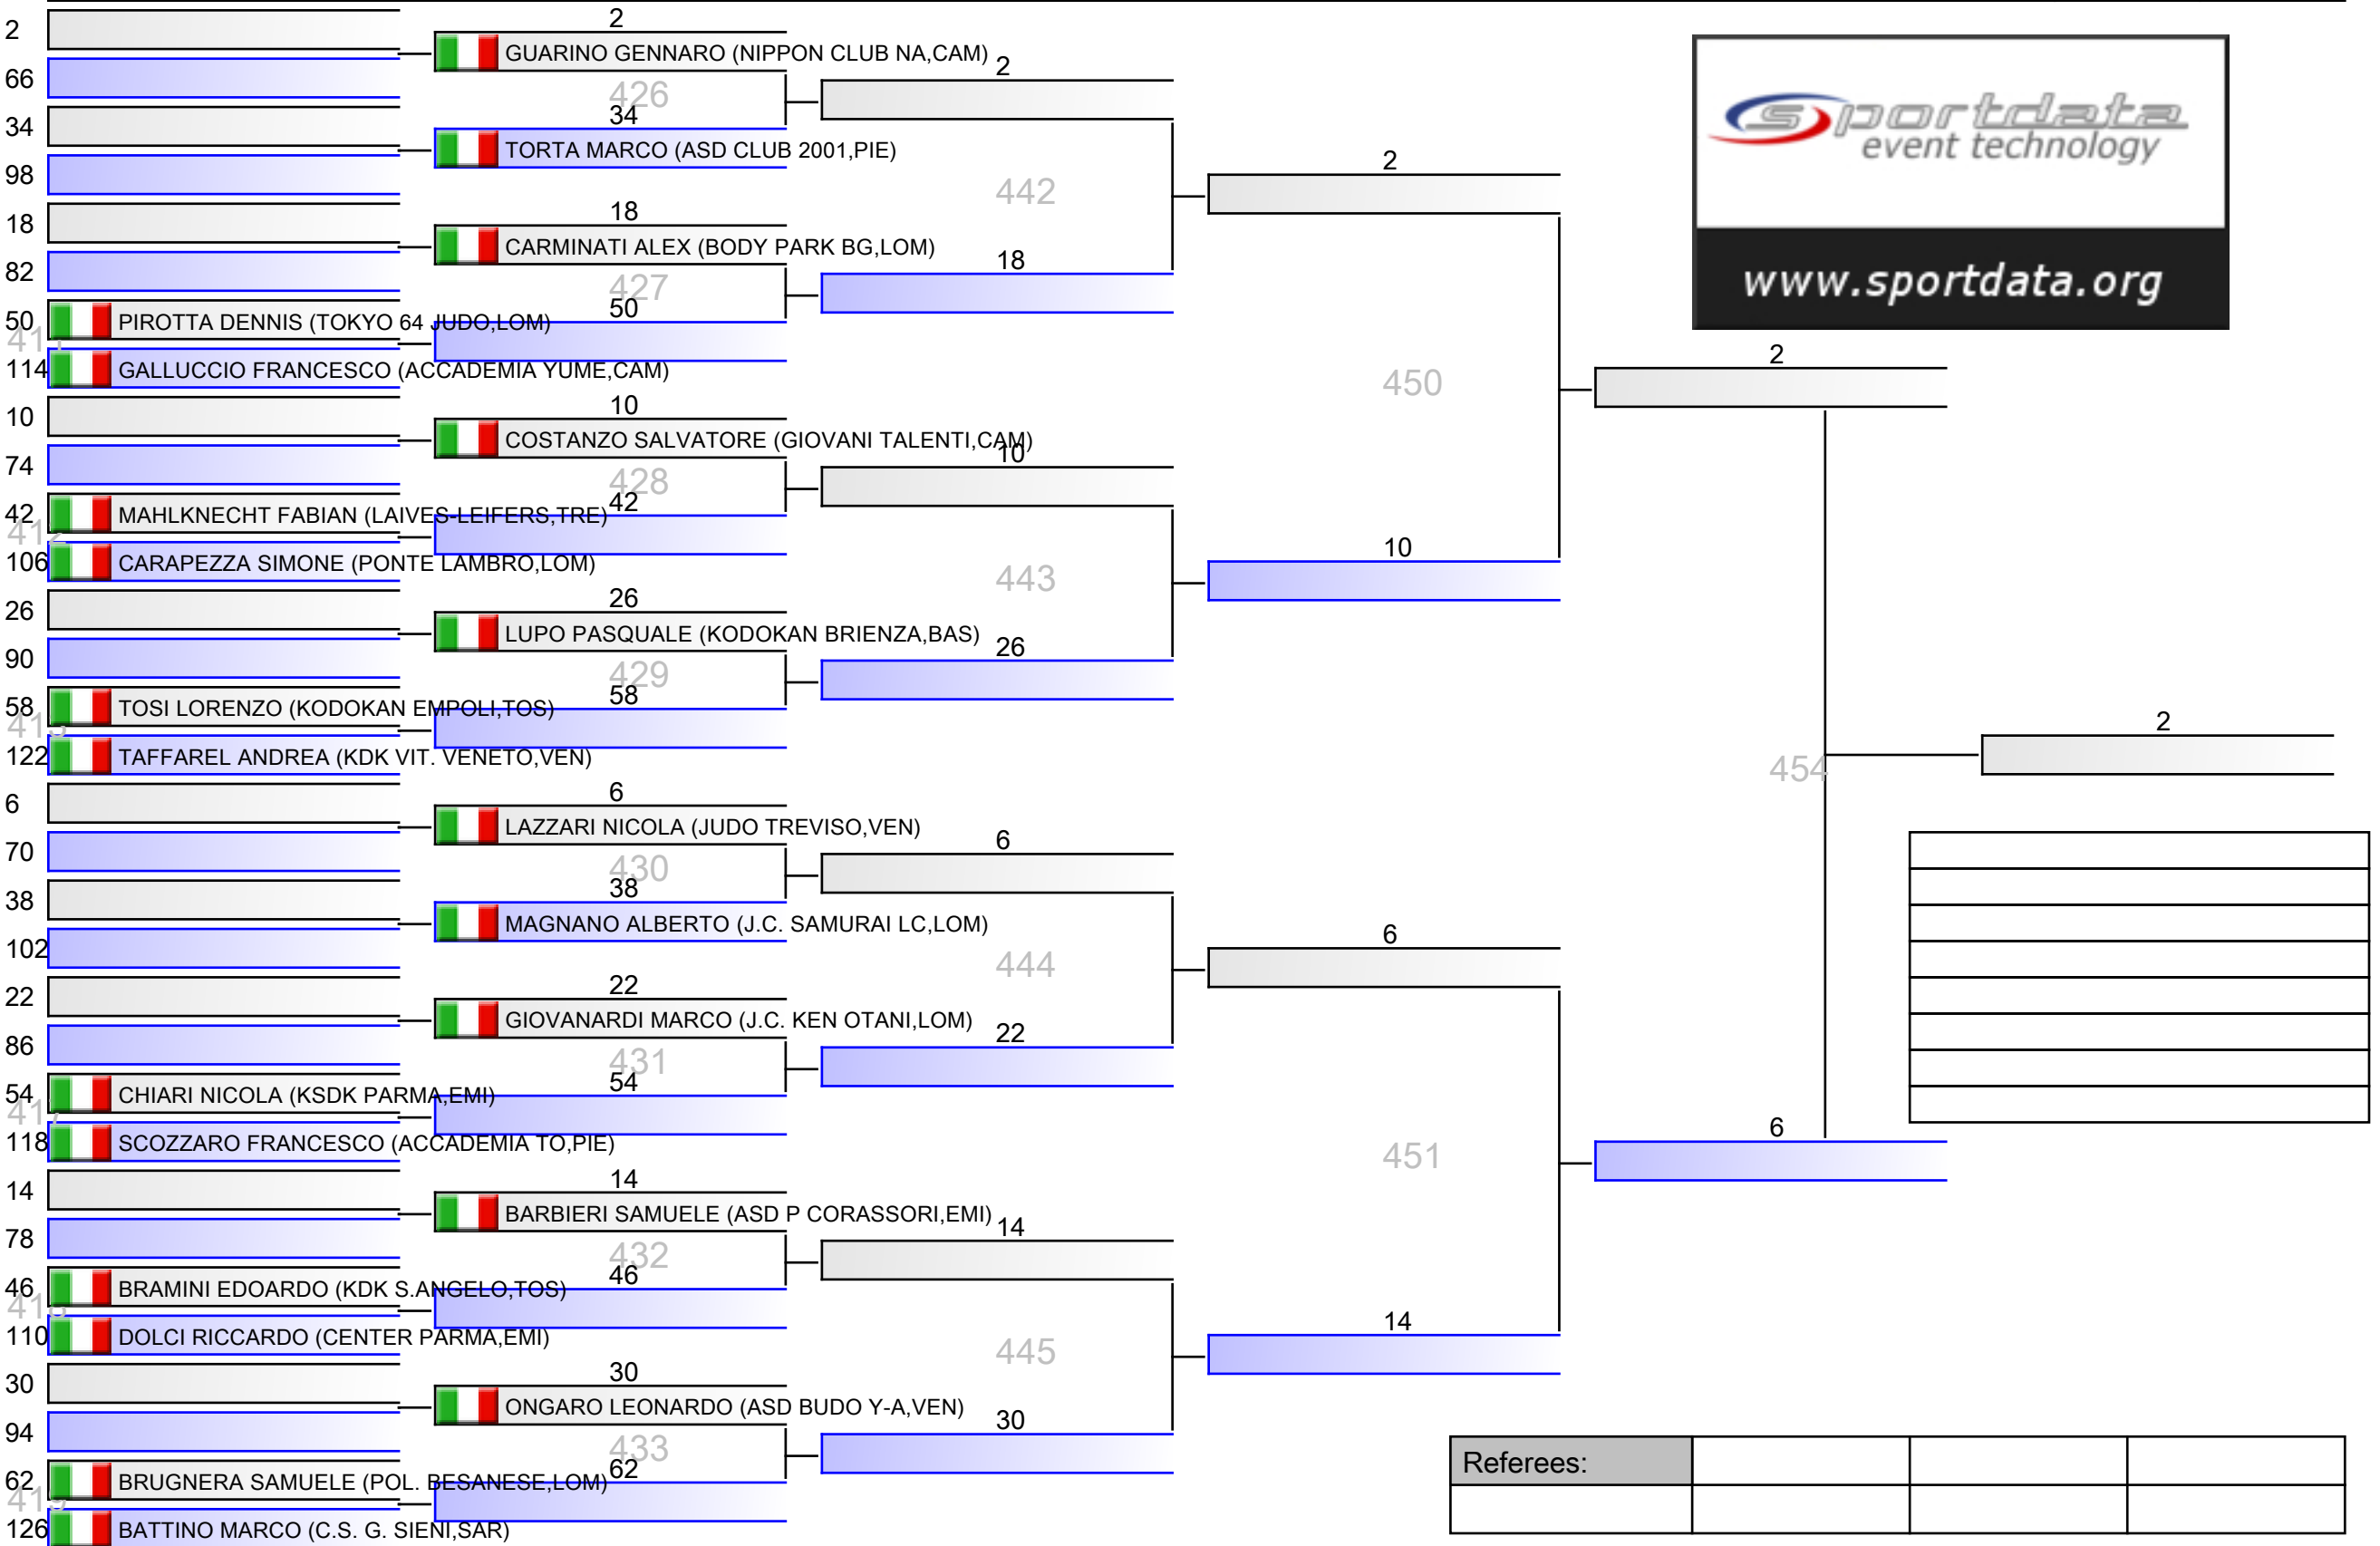

Referees:			

U18 M -55 KG

U18 M -60 KG

Referees:			

Referees:			

U18 M -66 KG

Referees:			

Referees:			