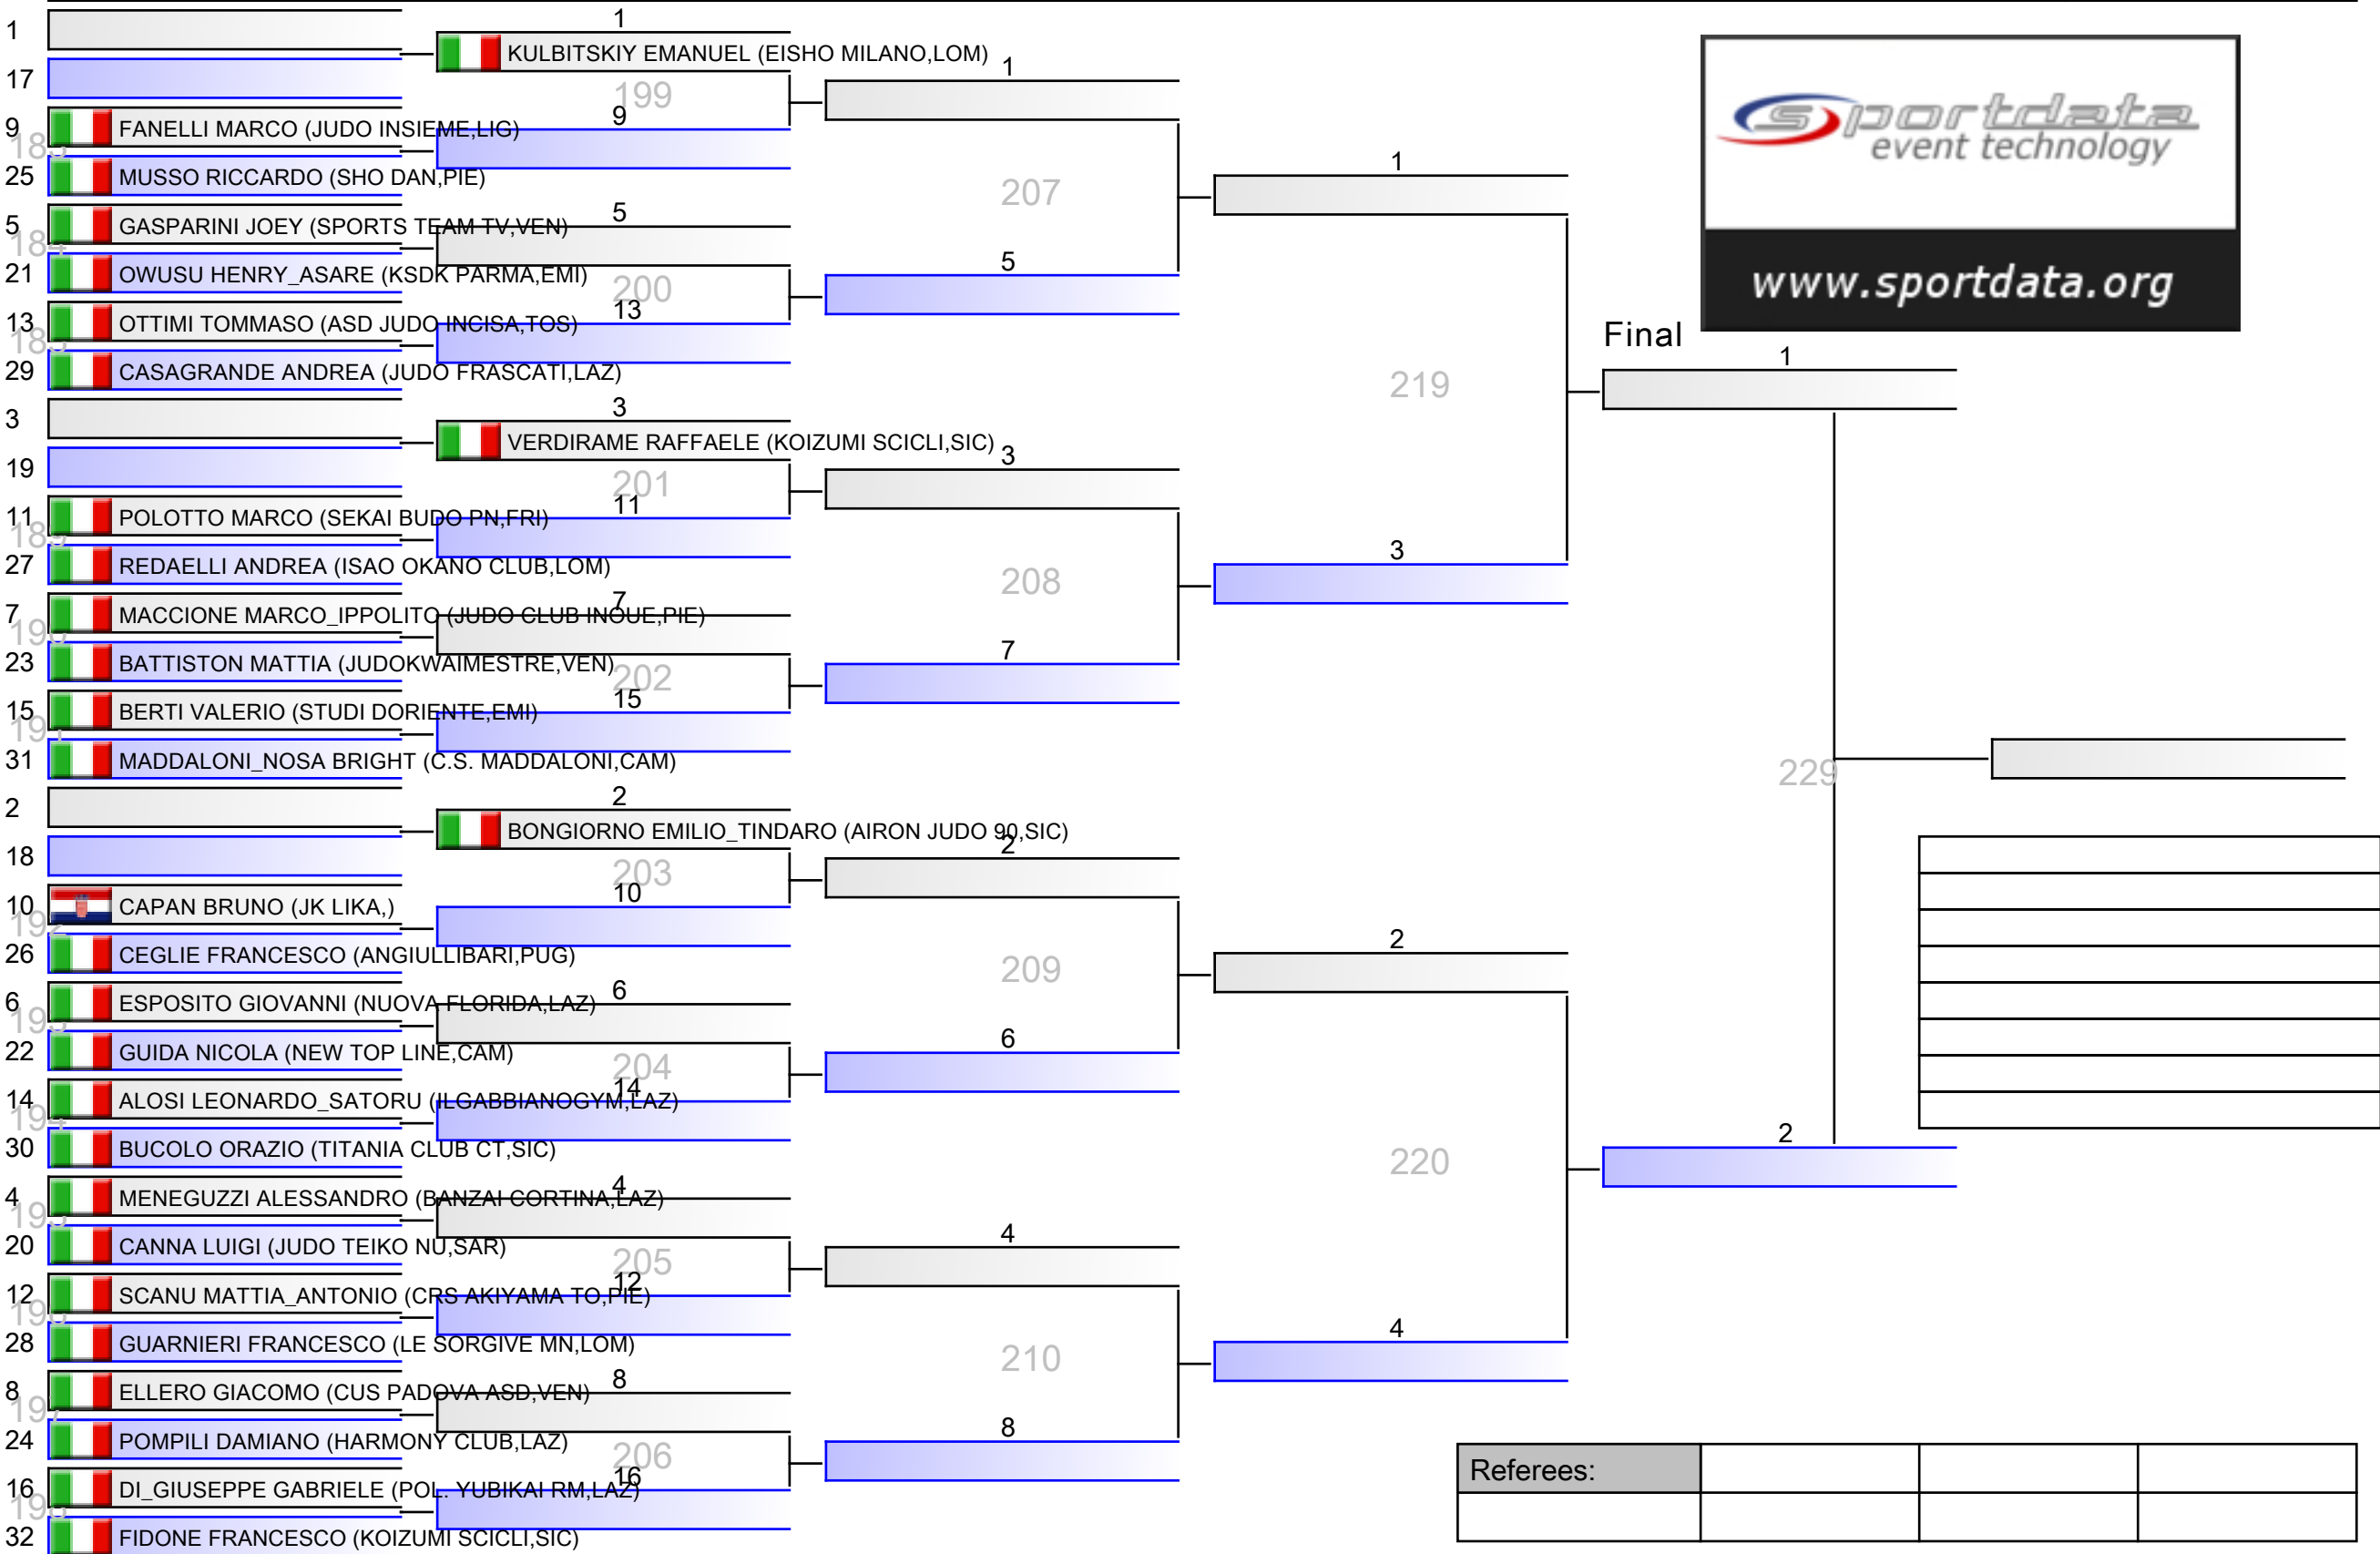

Referees:			

Referees:			

U18 M -73 KG

Referees:			

U18 M -81 KG

U18 M -90 KG

Referees:			