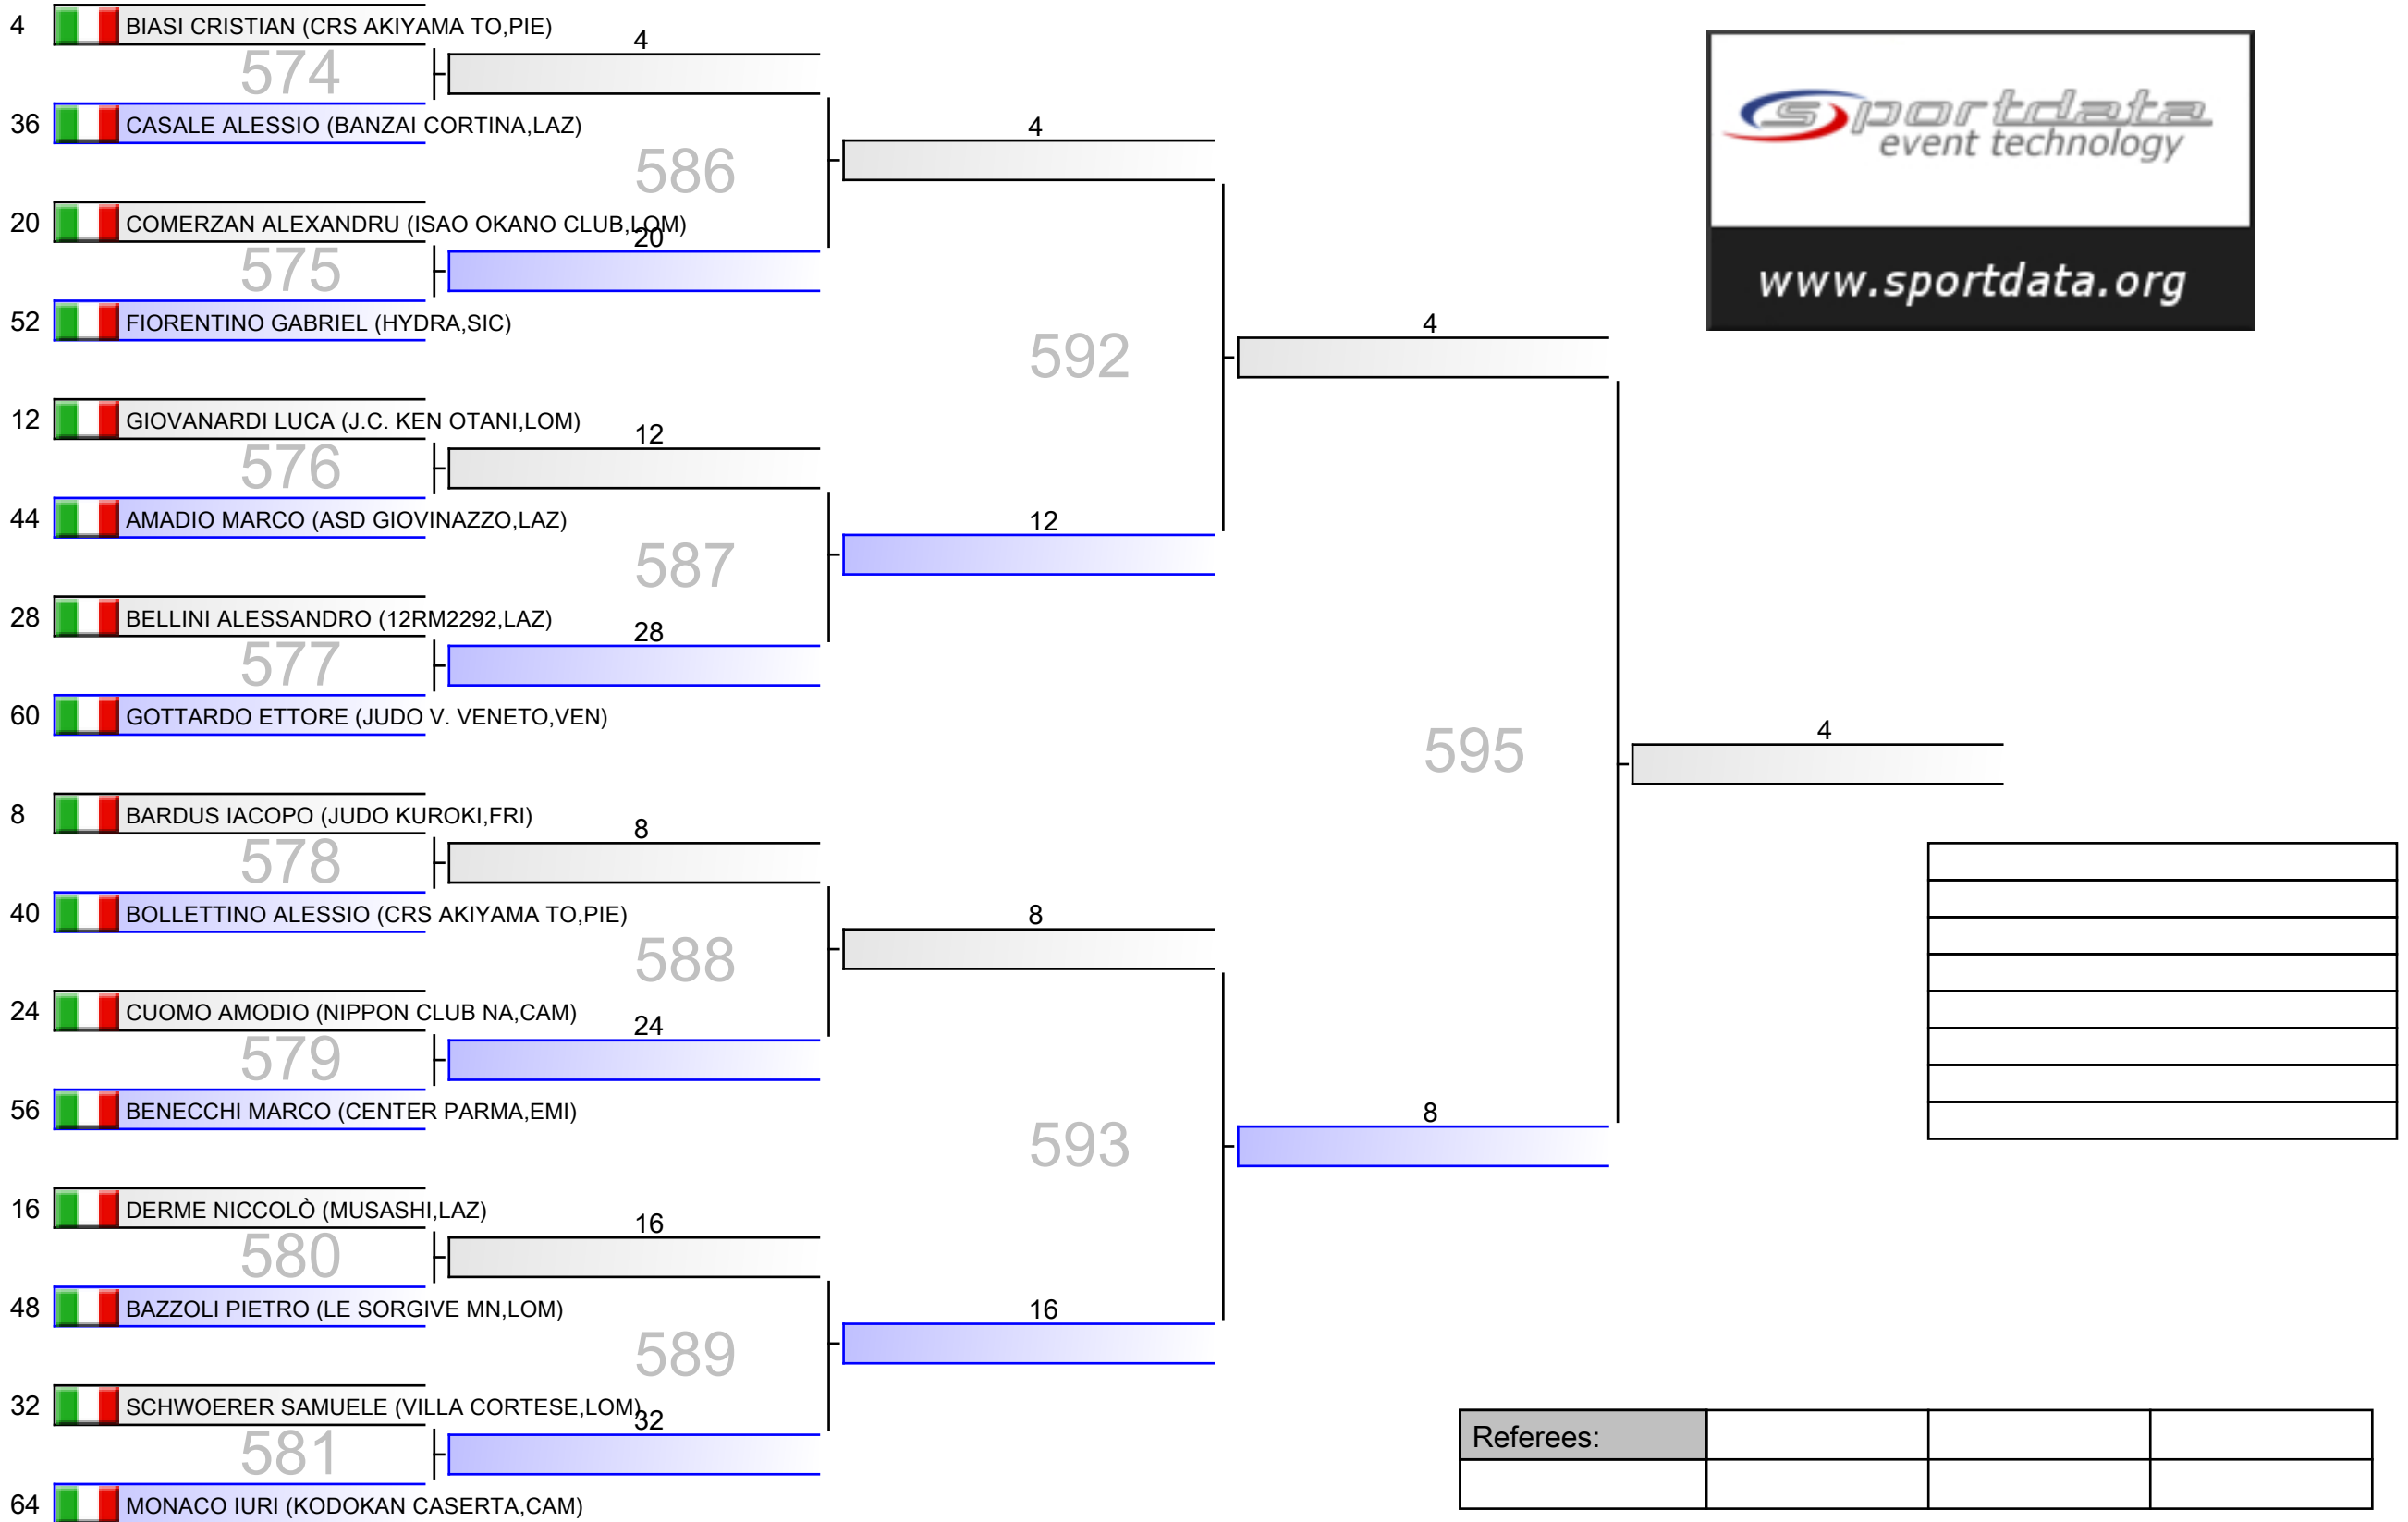

Referees:			

U18 M -55 KG

U18 M -60 KG

Referees:			

Referees:			

U18 M -66 KG

Referees:			

Referees:			