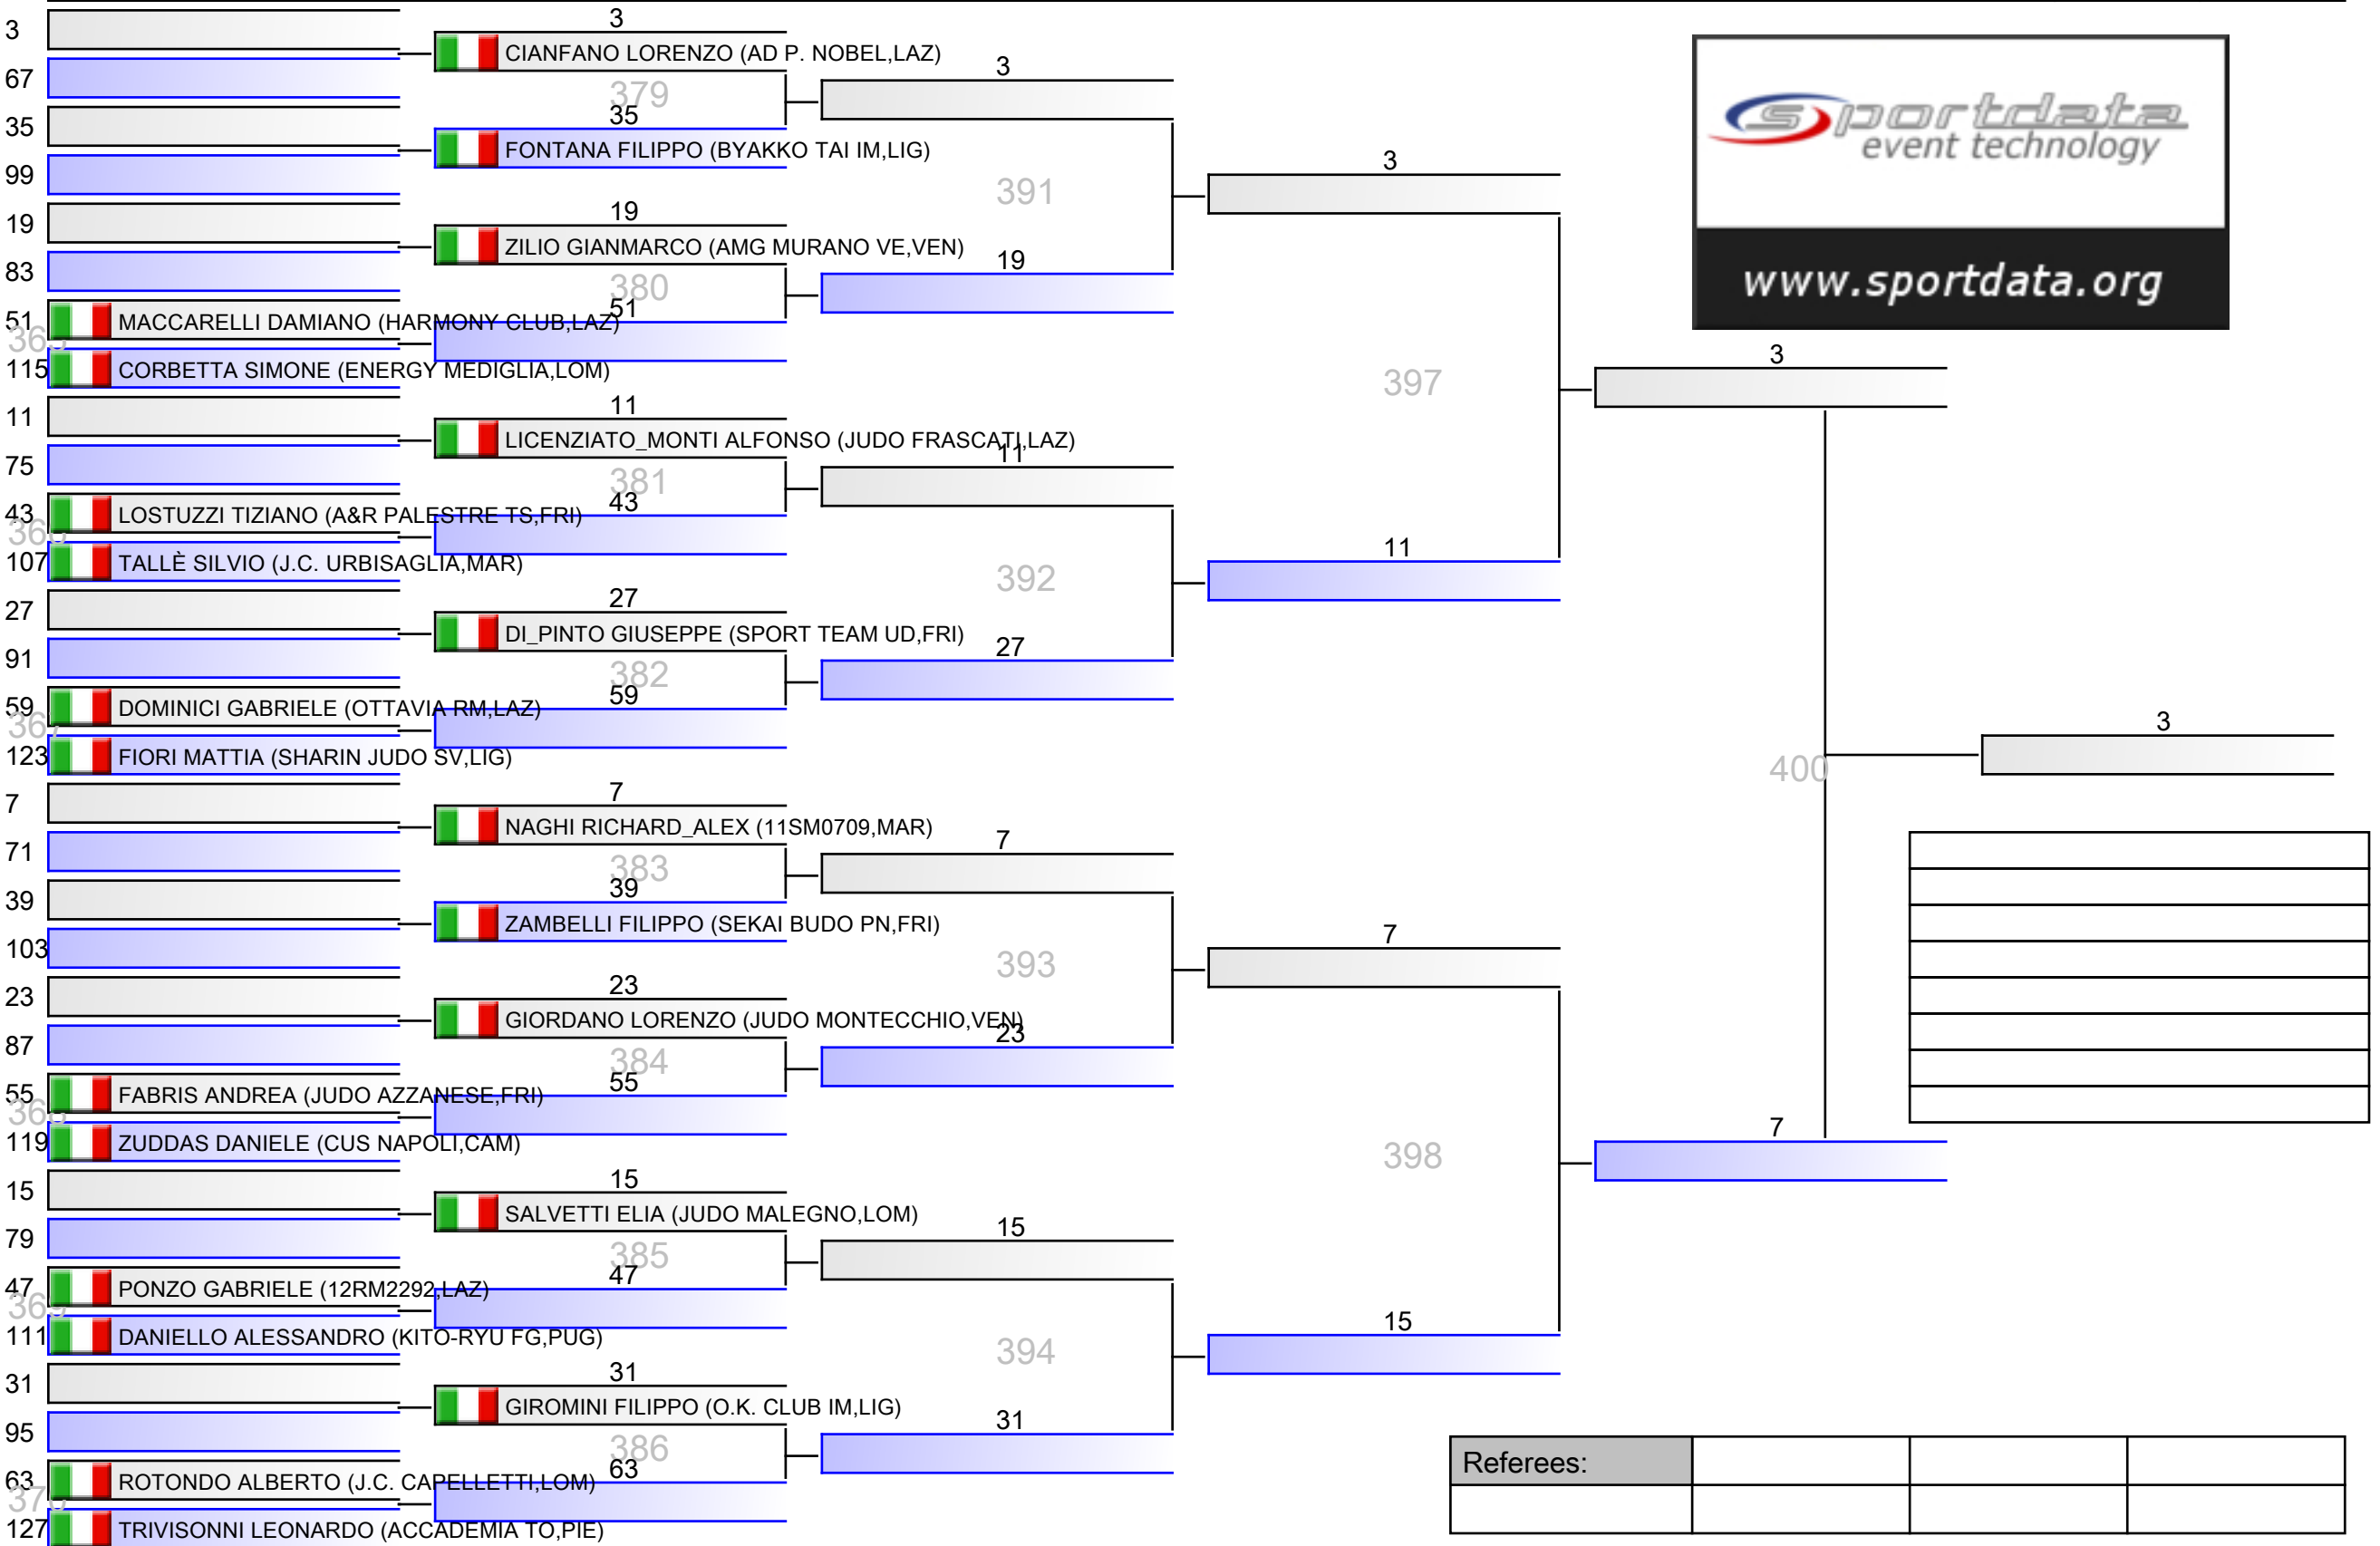

Referees:			

U18 M -55 KG

U18 M -60 KG

Referees:			

Referees:			

U18 M -66 KG

Referees:			

Referees:			