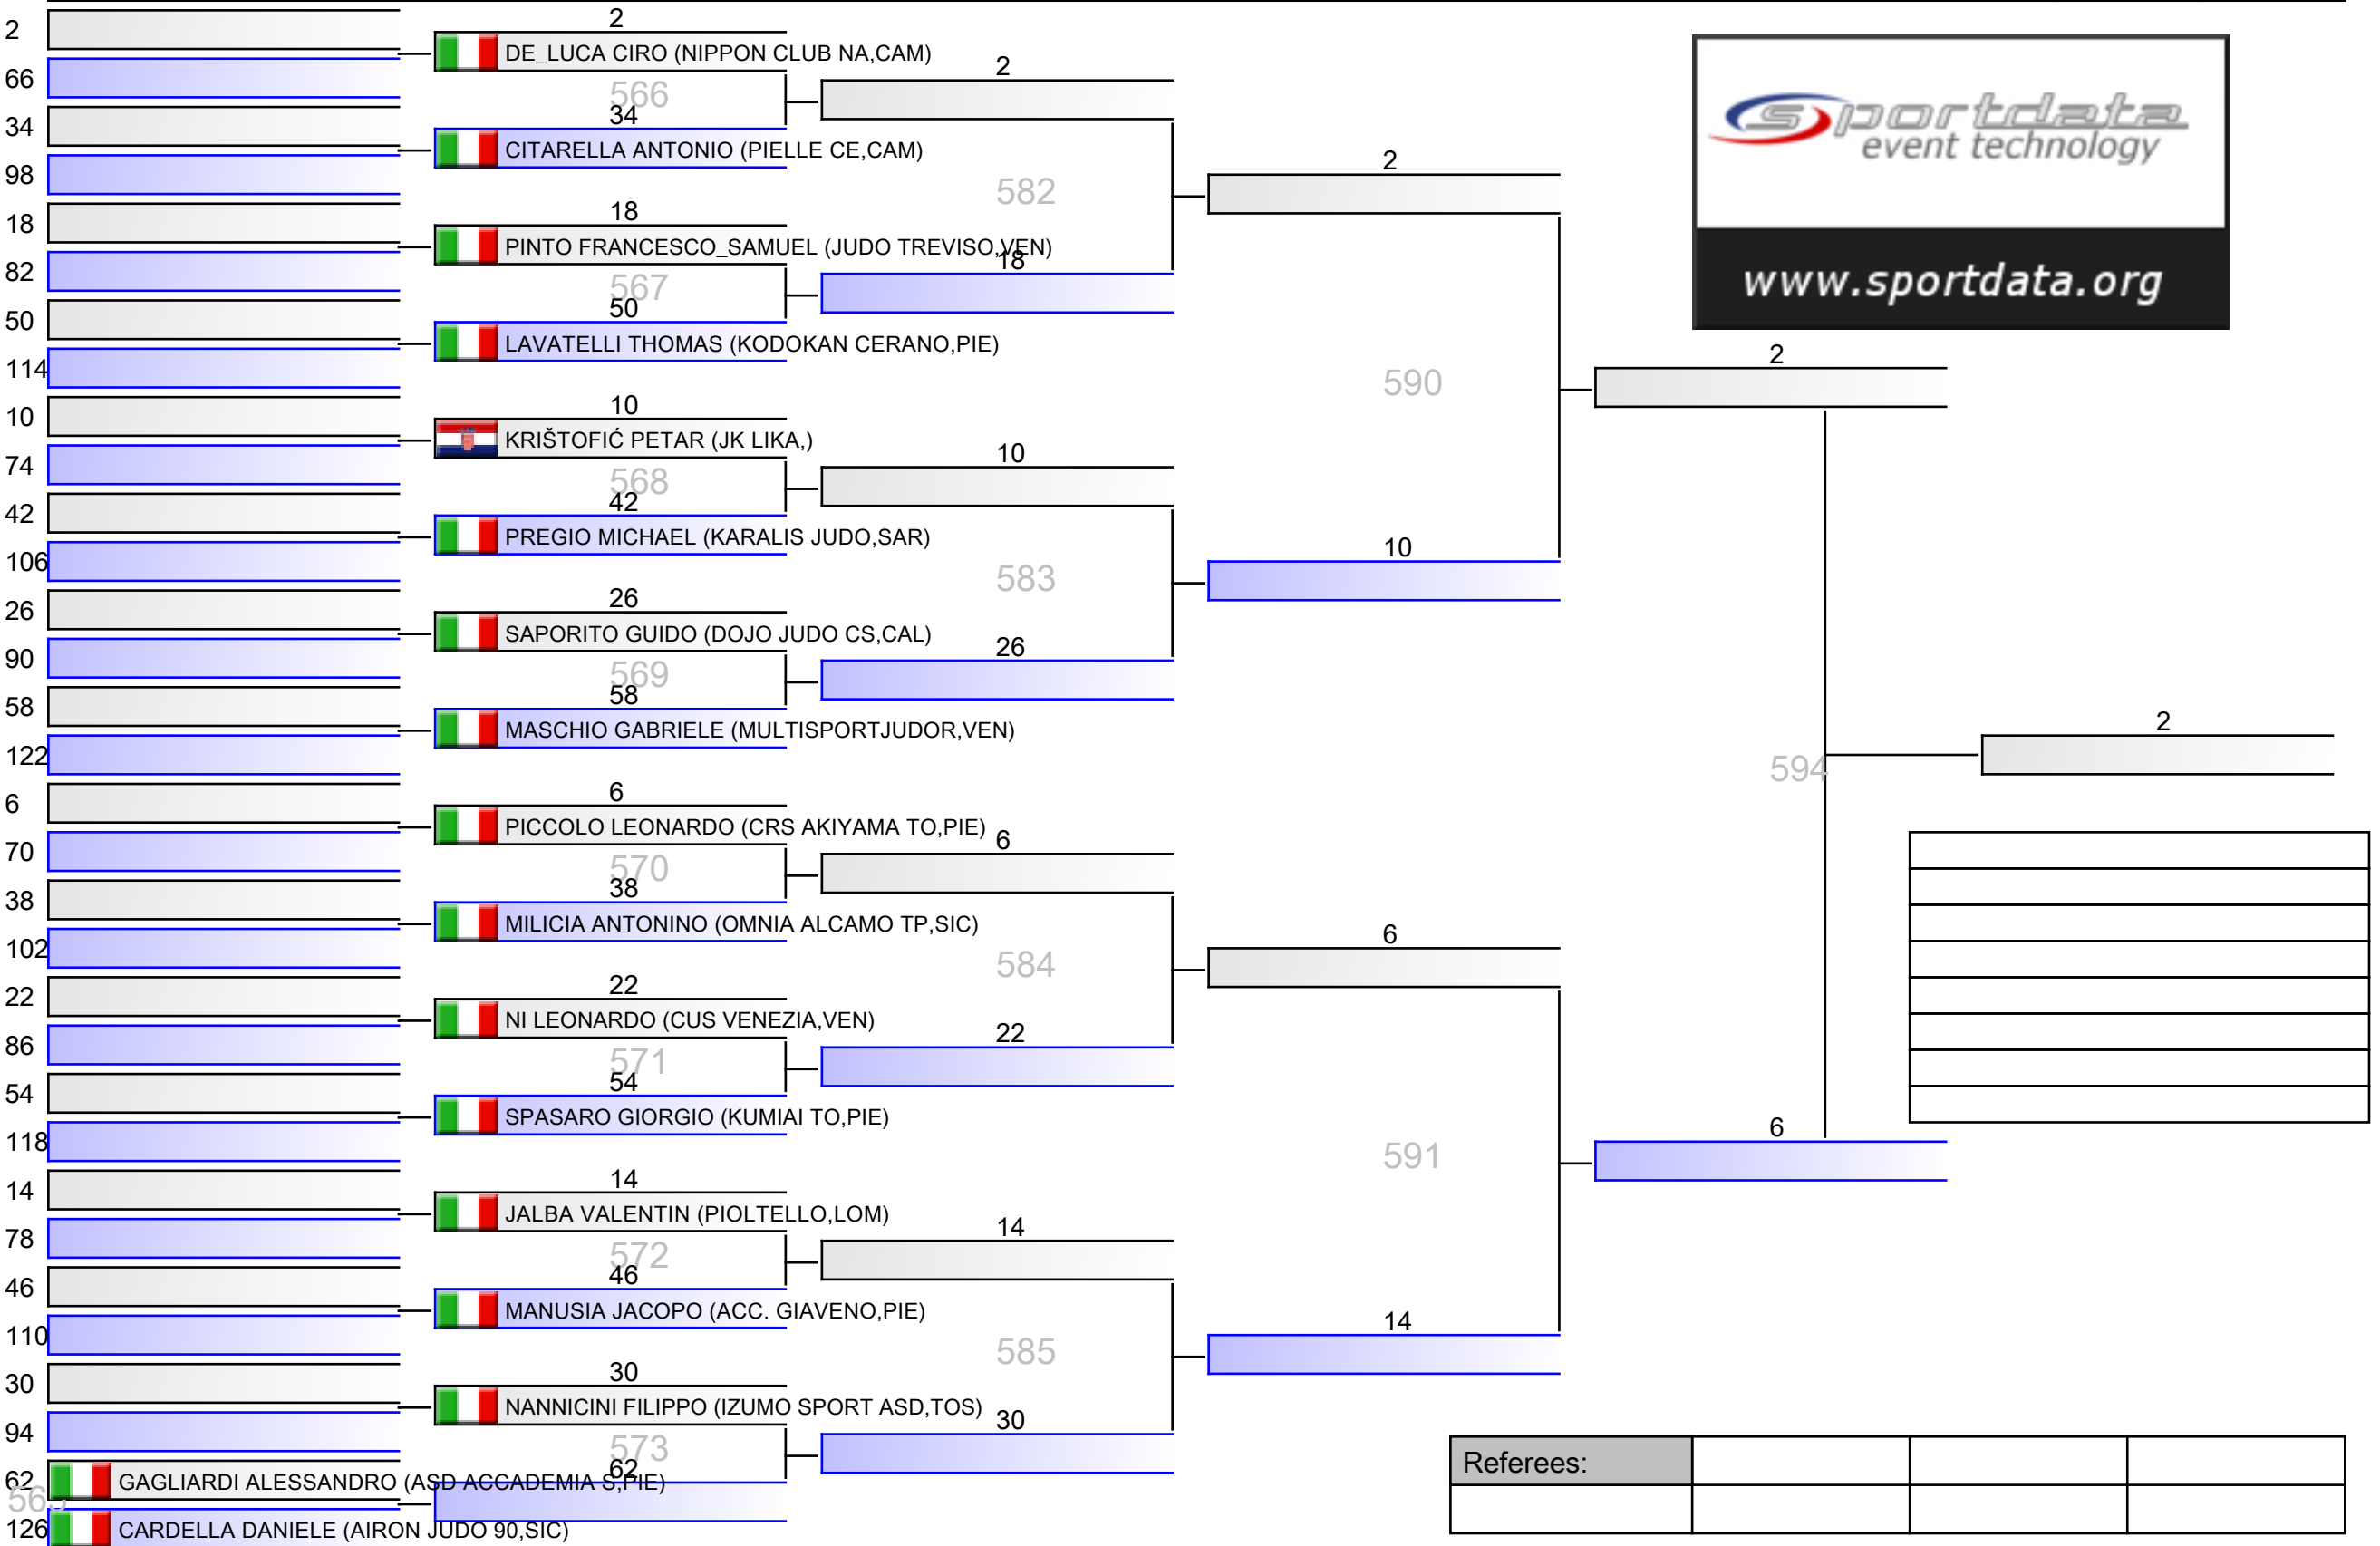

Referees:			

U18 M -55 KG

U18 M -60 KG

Referees:			

Referees:			

U18 M -66 KG

Referees:			

Referees:			