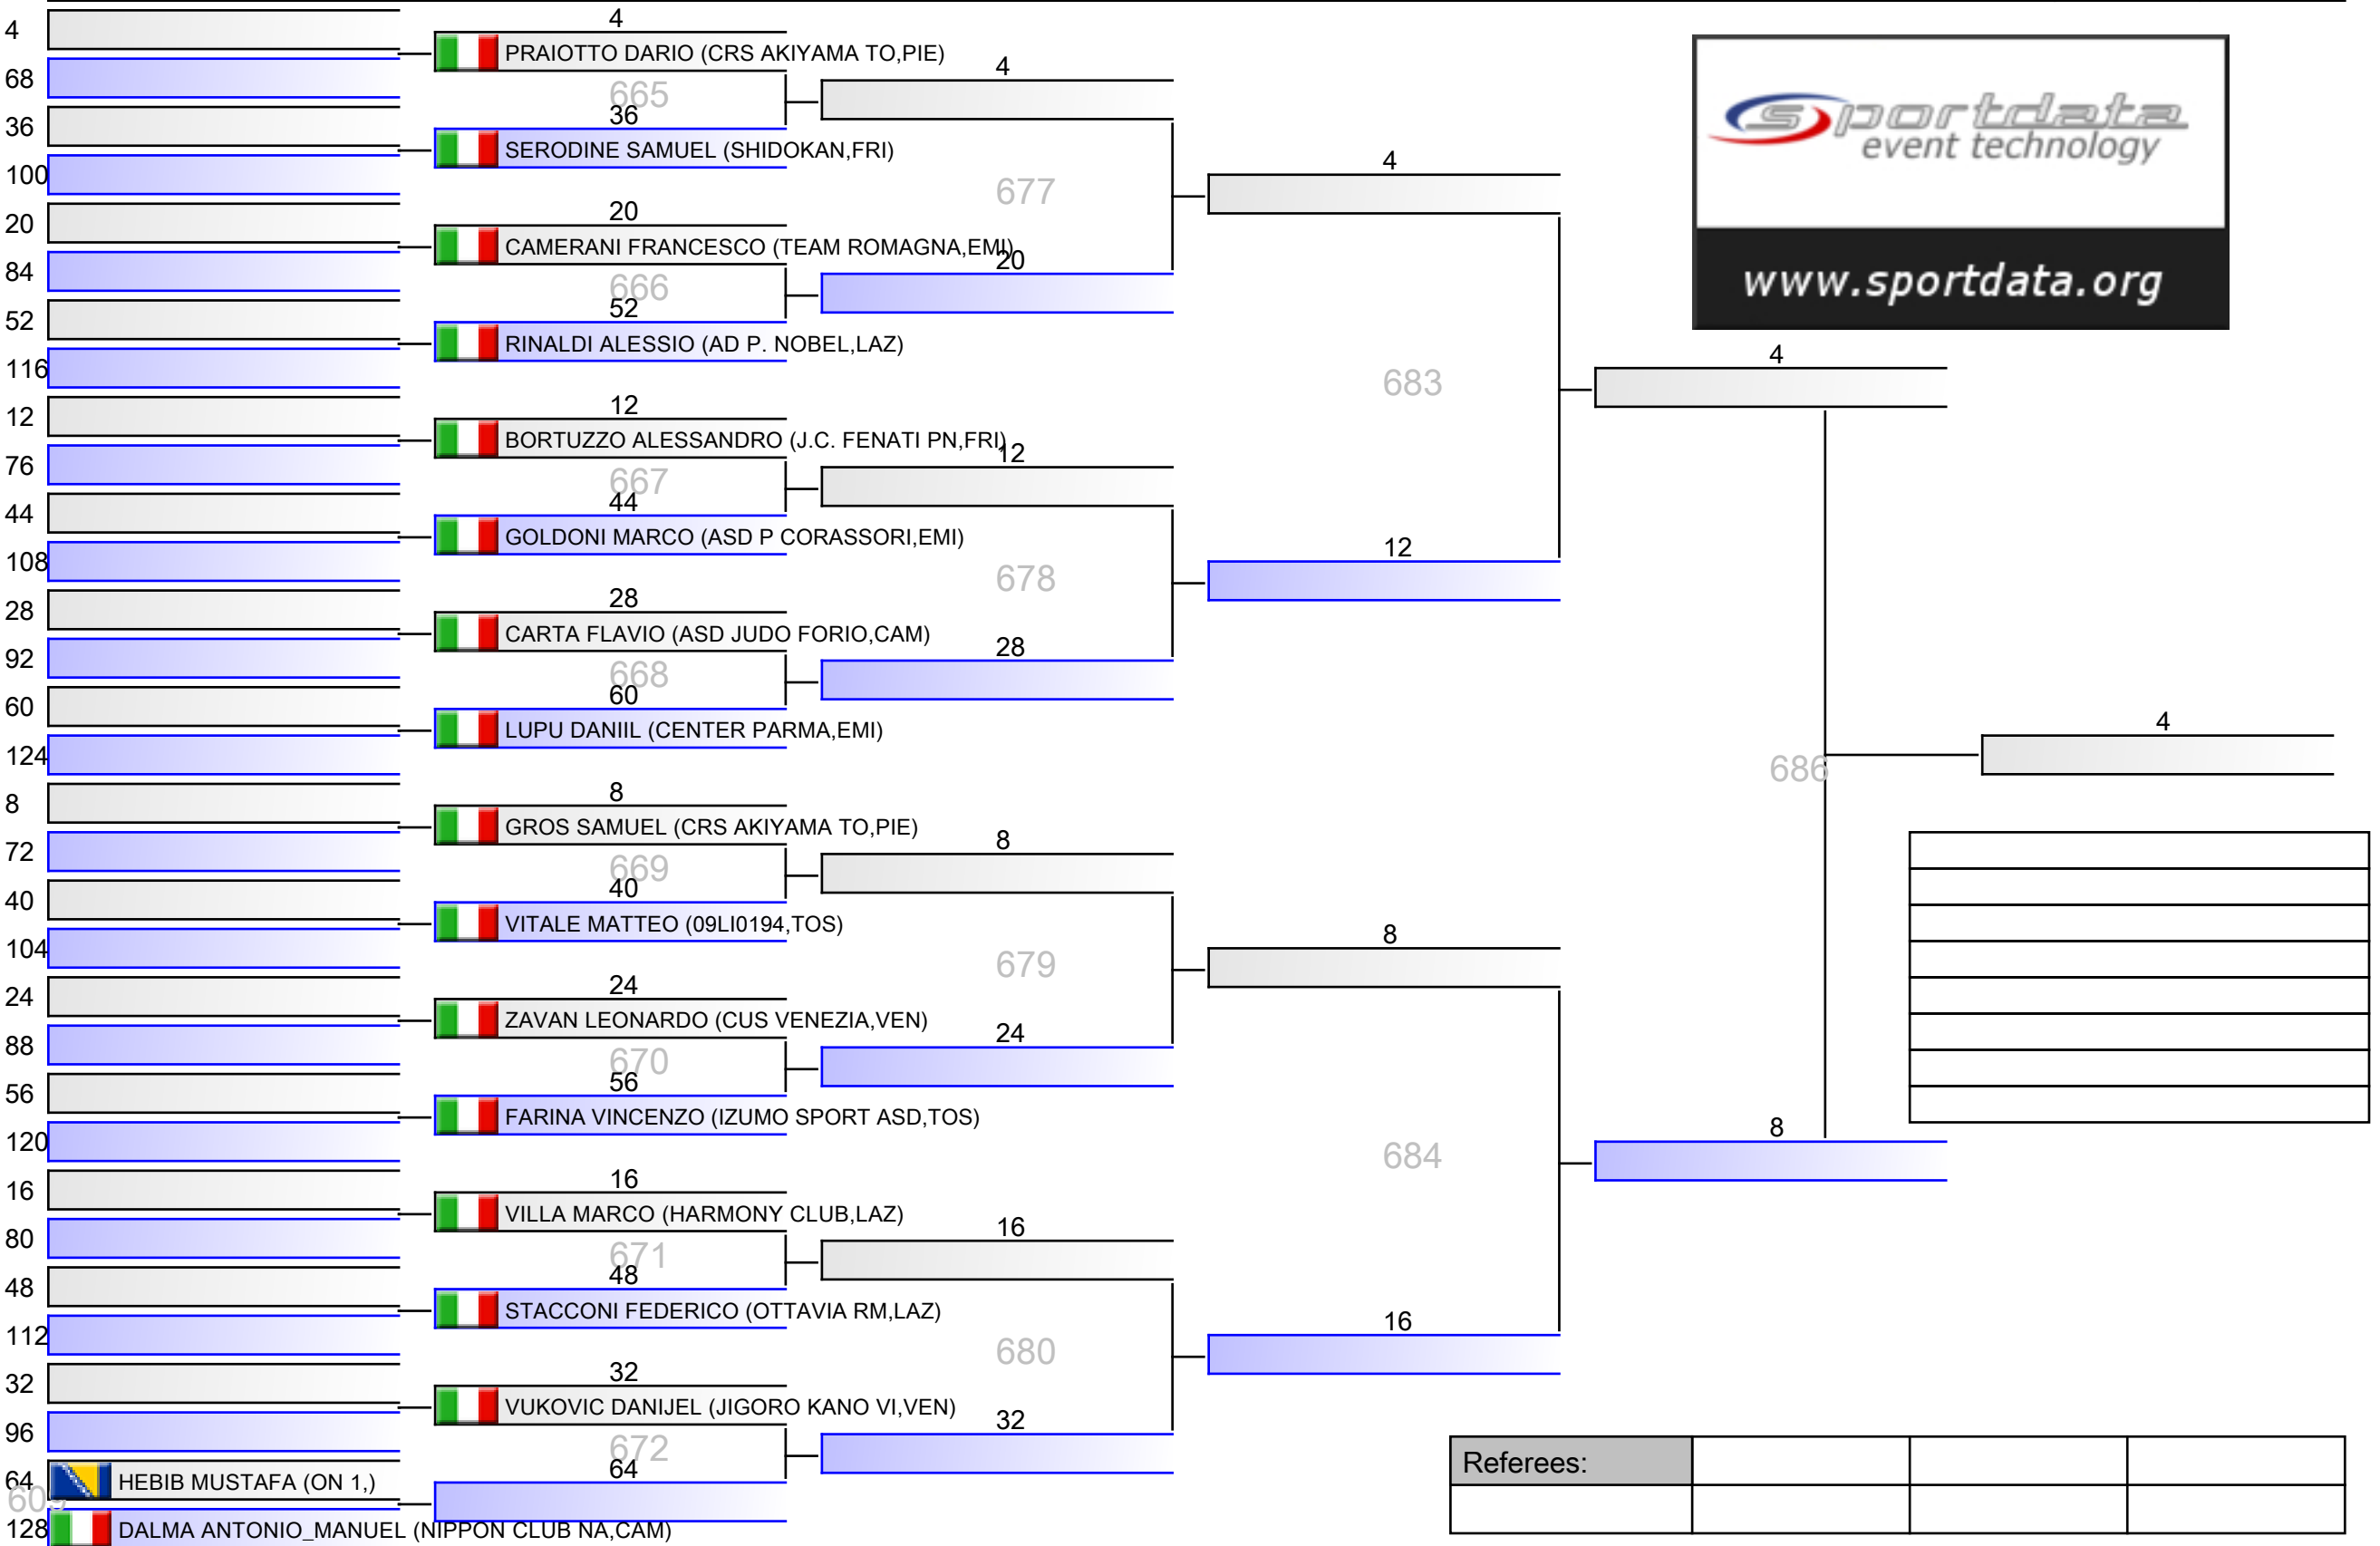

Referees:			

Referees:			

U18 M -73 KG

Referees:			

U18 M -81 KG

U18 M -90 KG

Referees:			