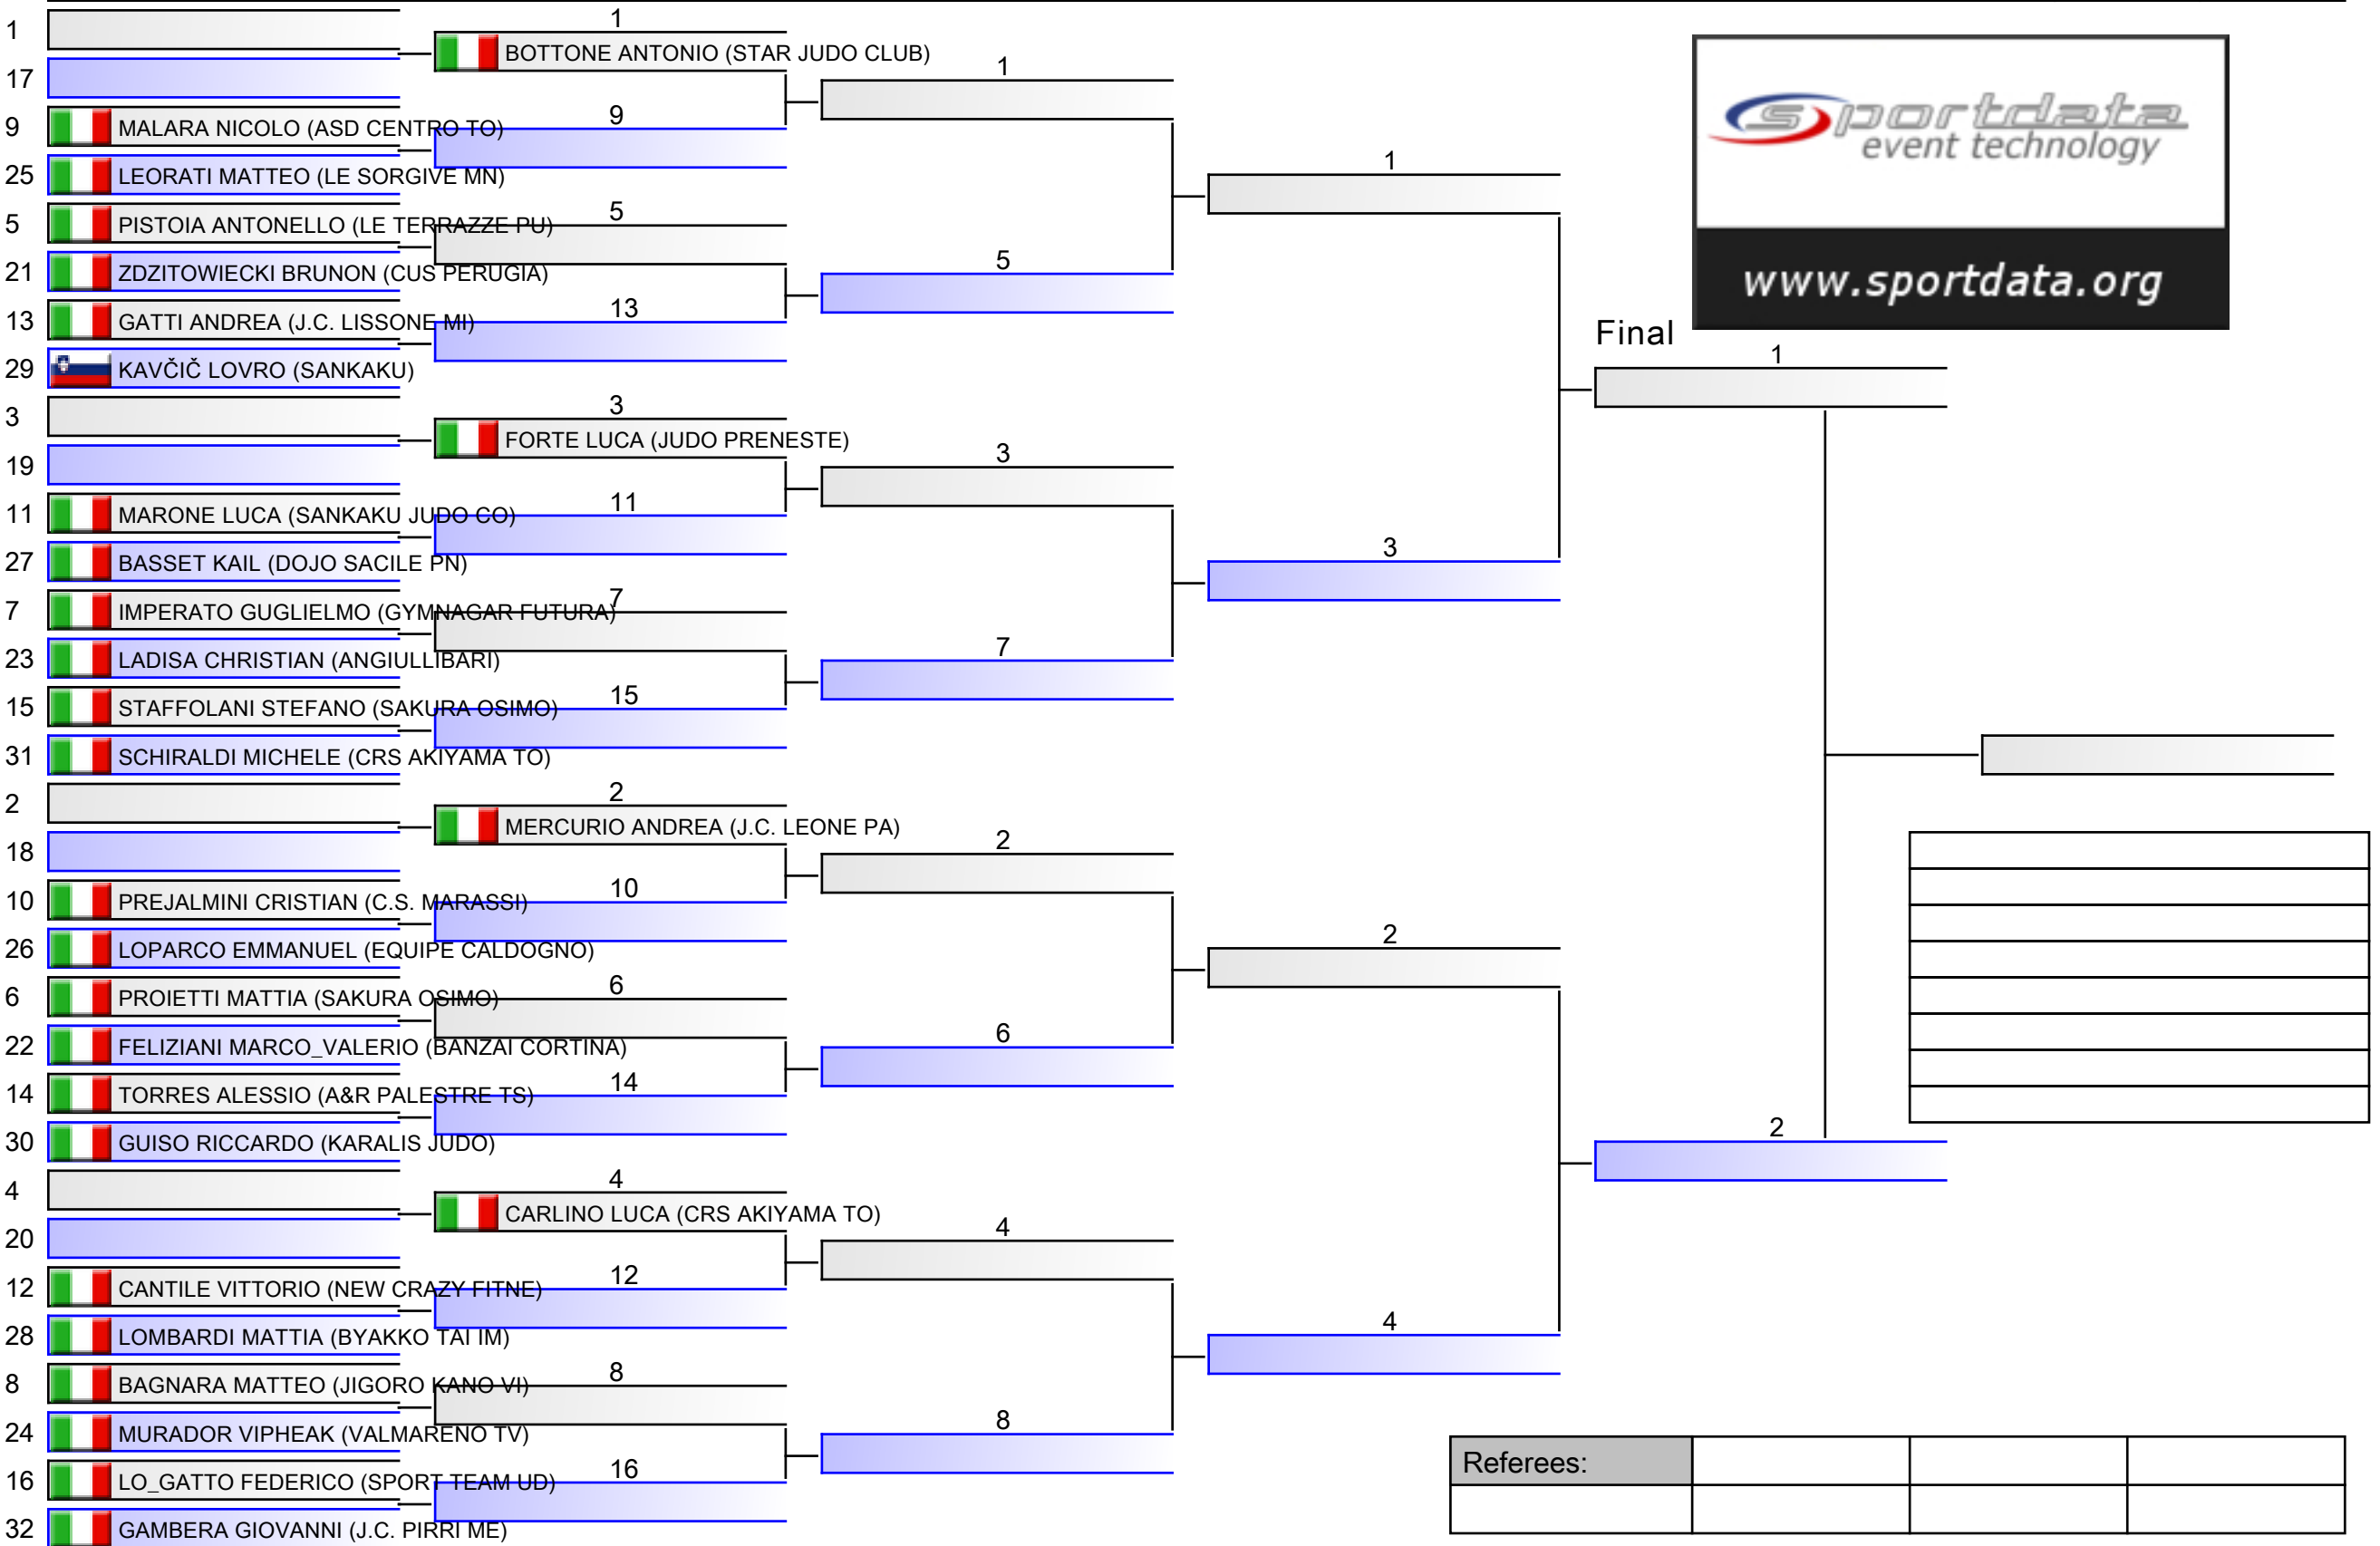

3

4

2

Referees:			

Referees:			

Referees:			

Referees:			

U21 M -66KG