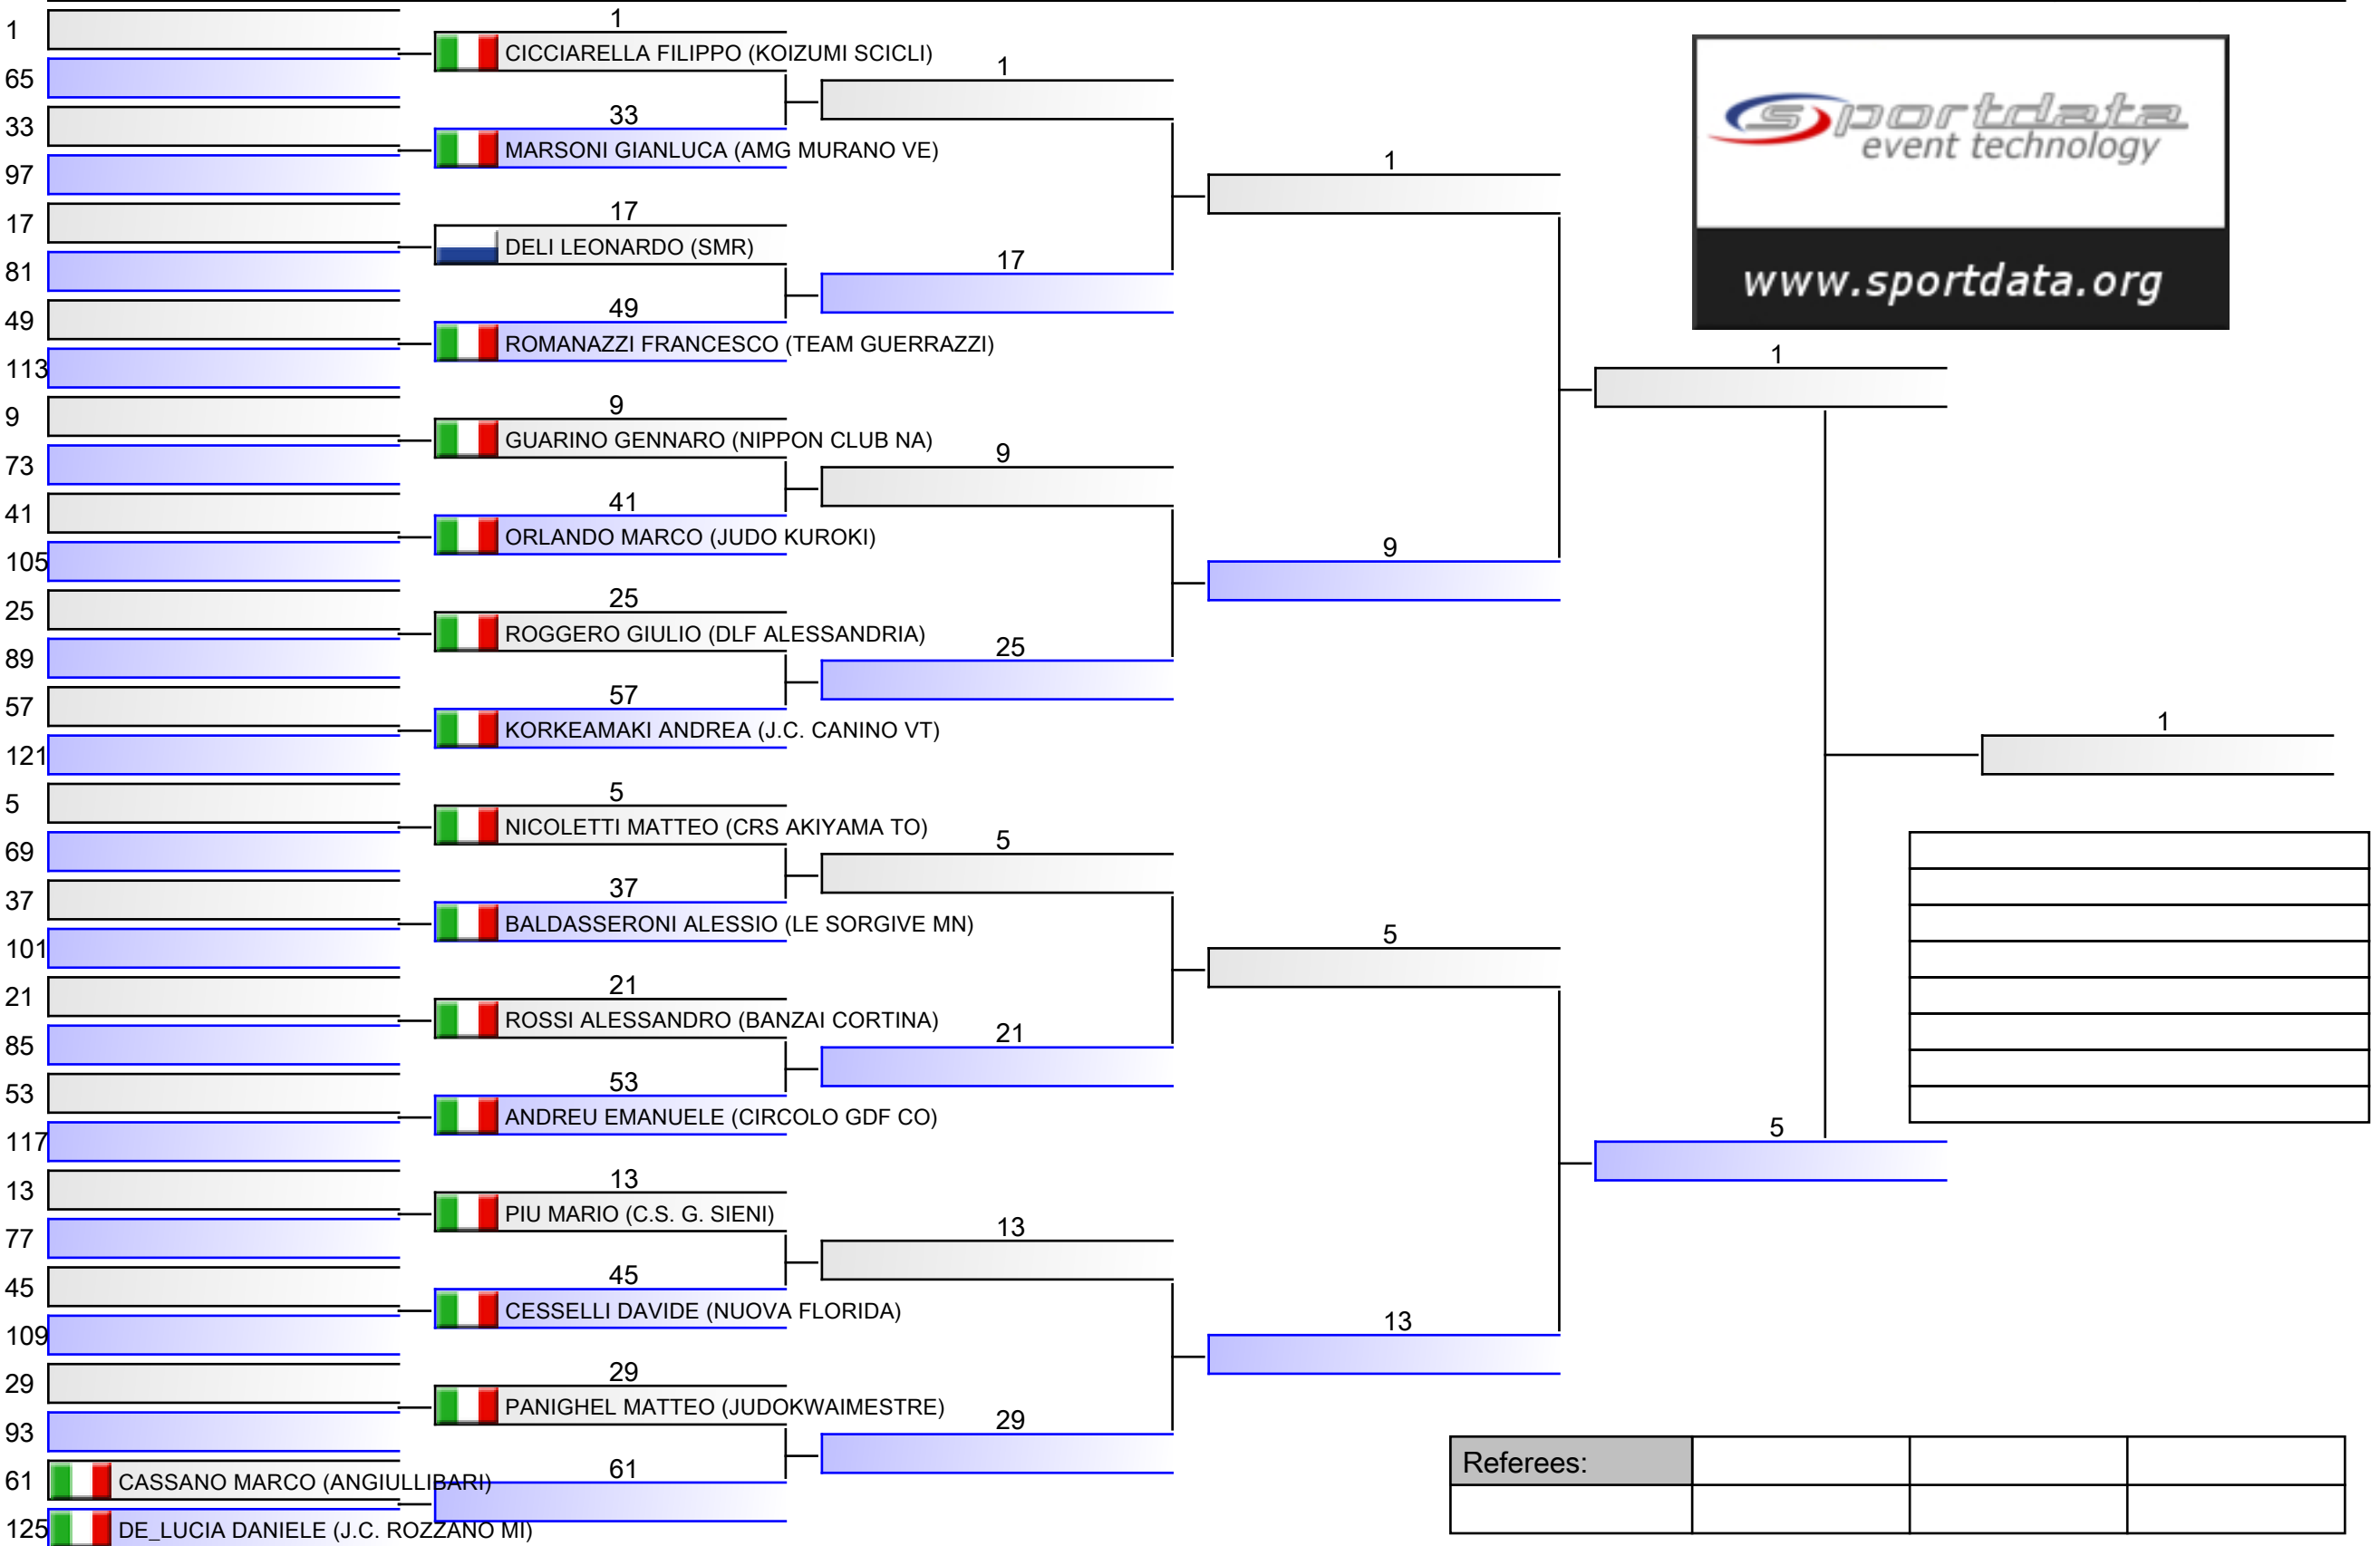

3

4

2

Referees:			

Referees:			

Referees:			

Referees:			

U21 M -66KG