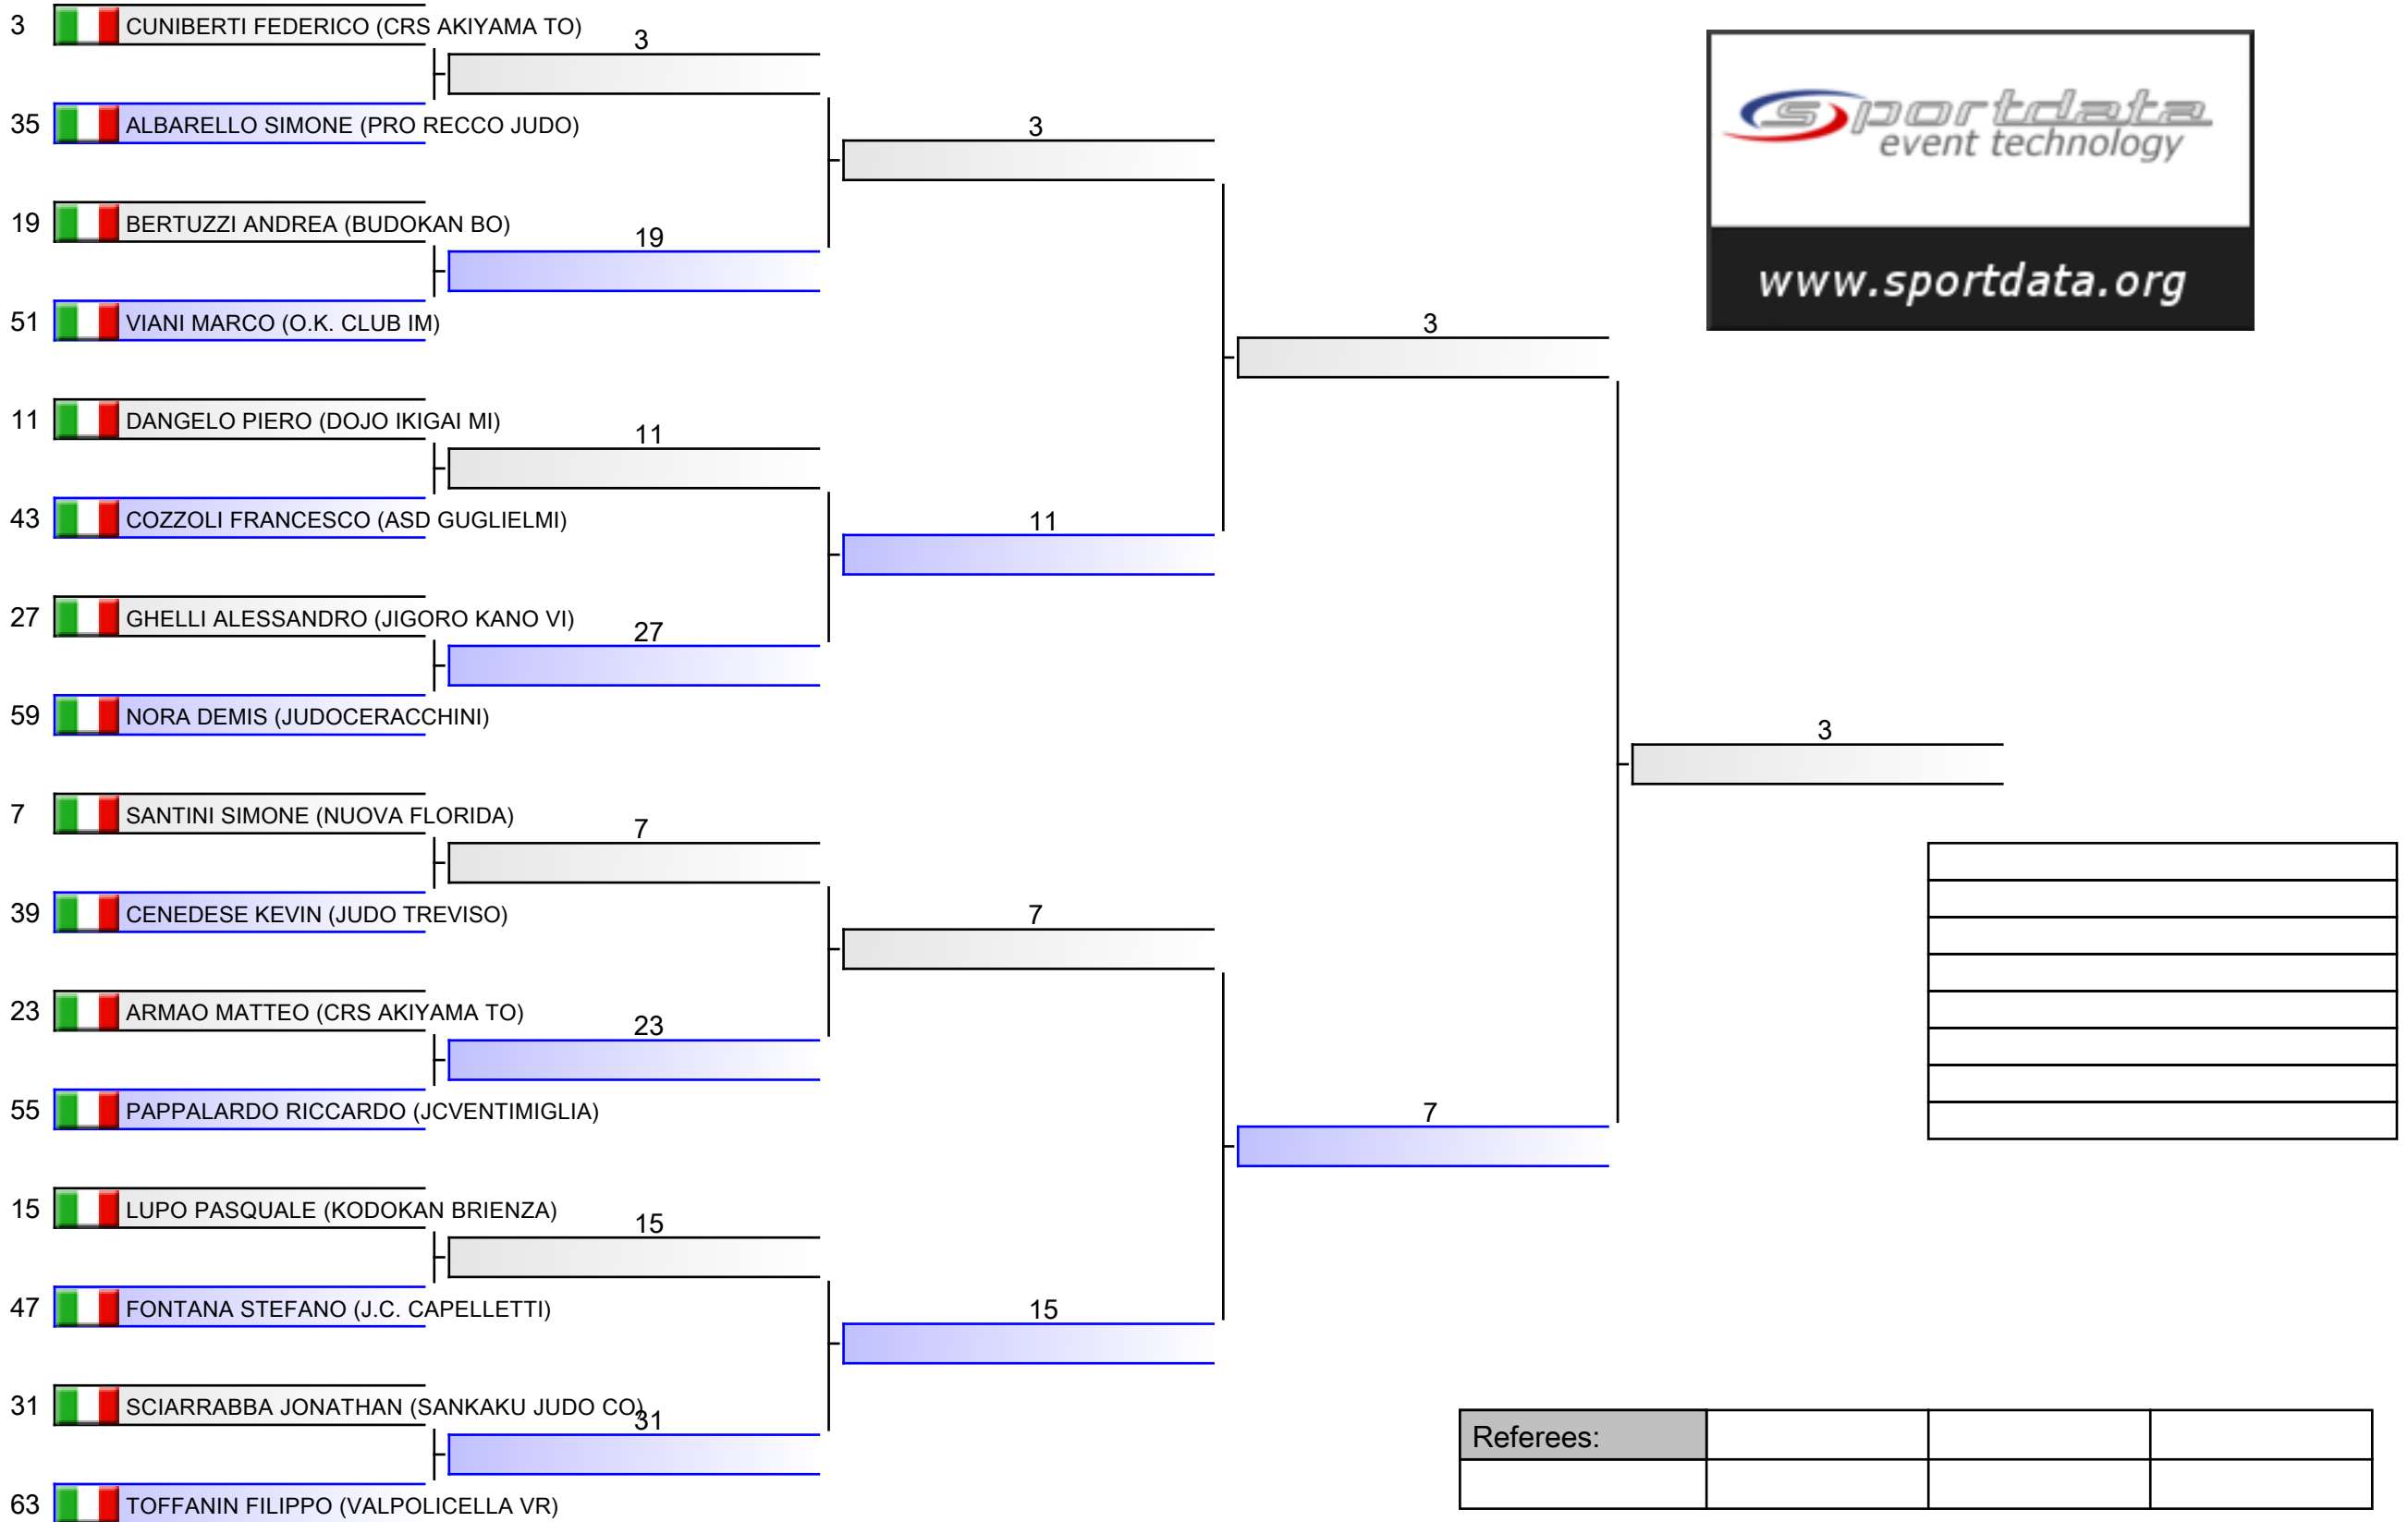

3

4

2

Referees:			

Referees:			

Referees:			

Referees:			

U21 M -66KG