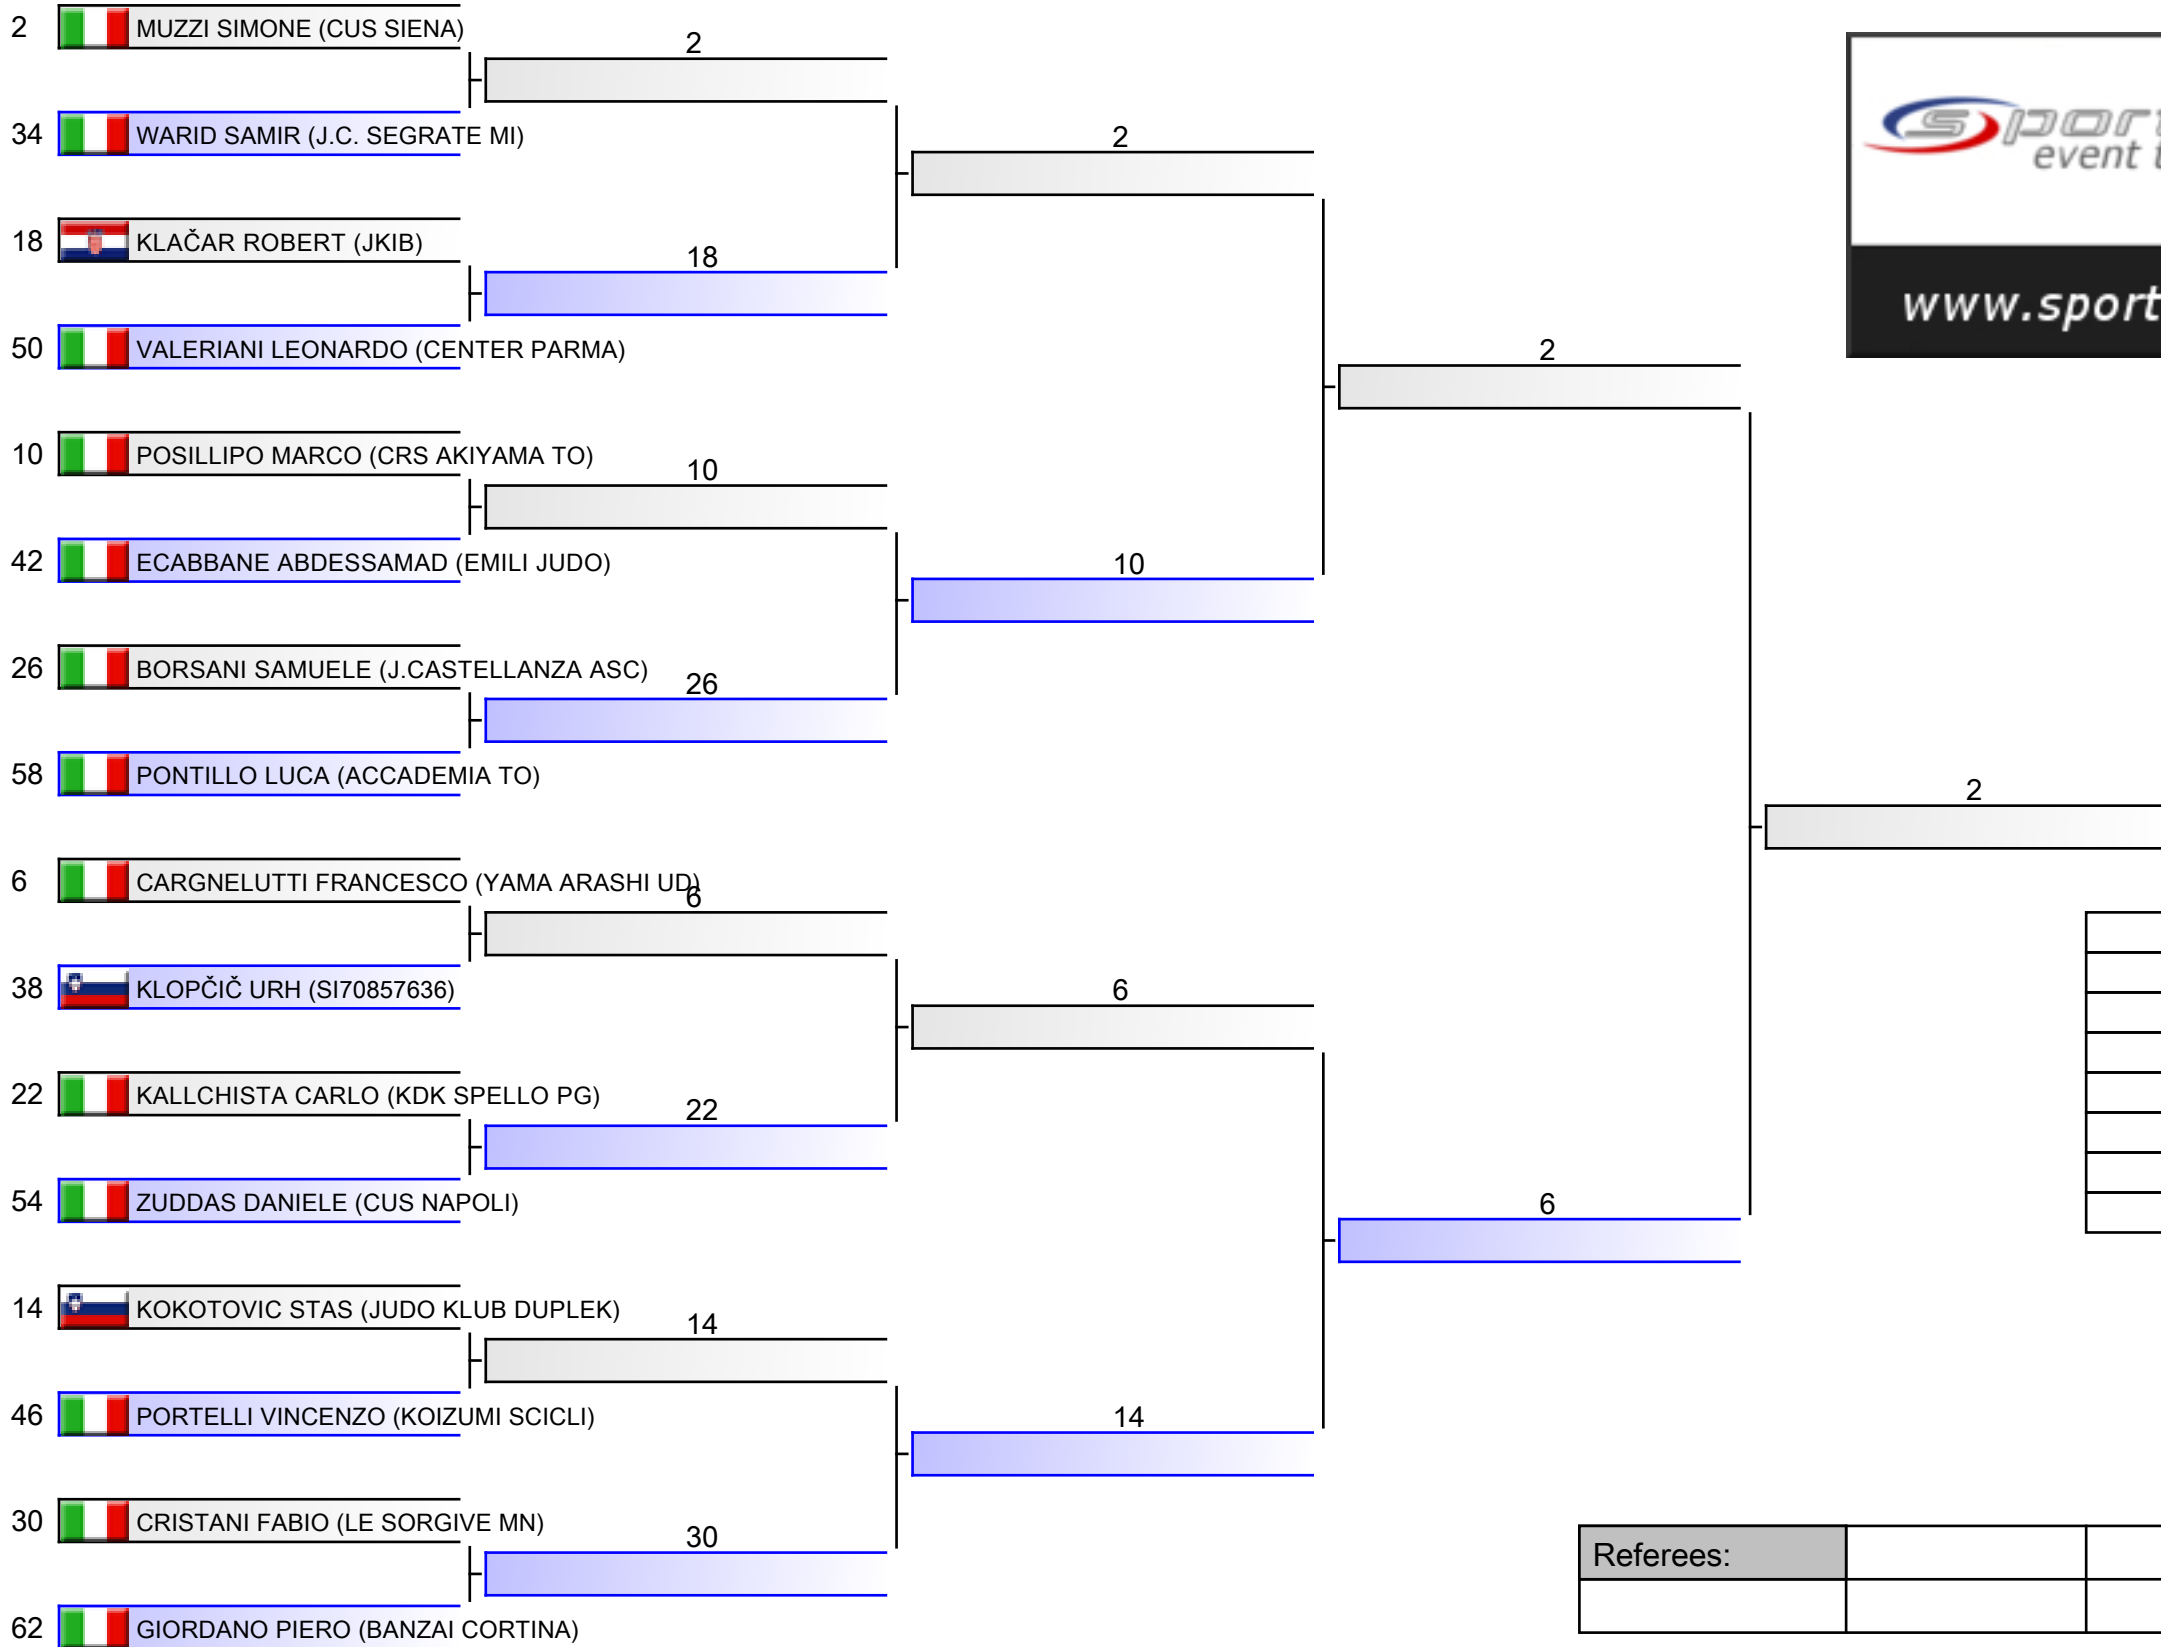

3

4

2

Referees:			

Referees:			

Referees:			

Referees:			

U21 M -66KG