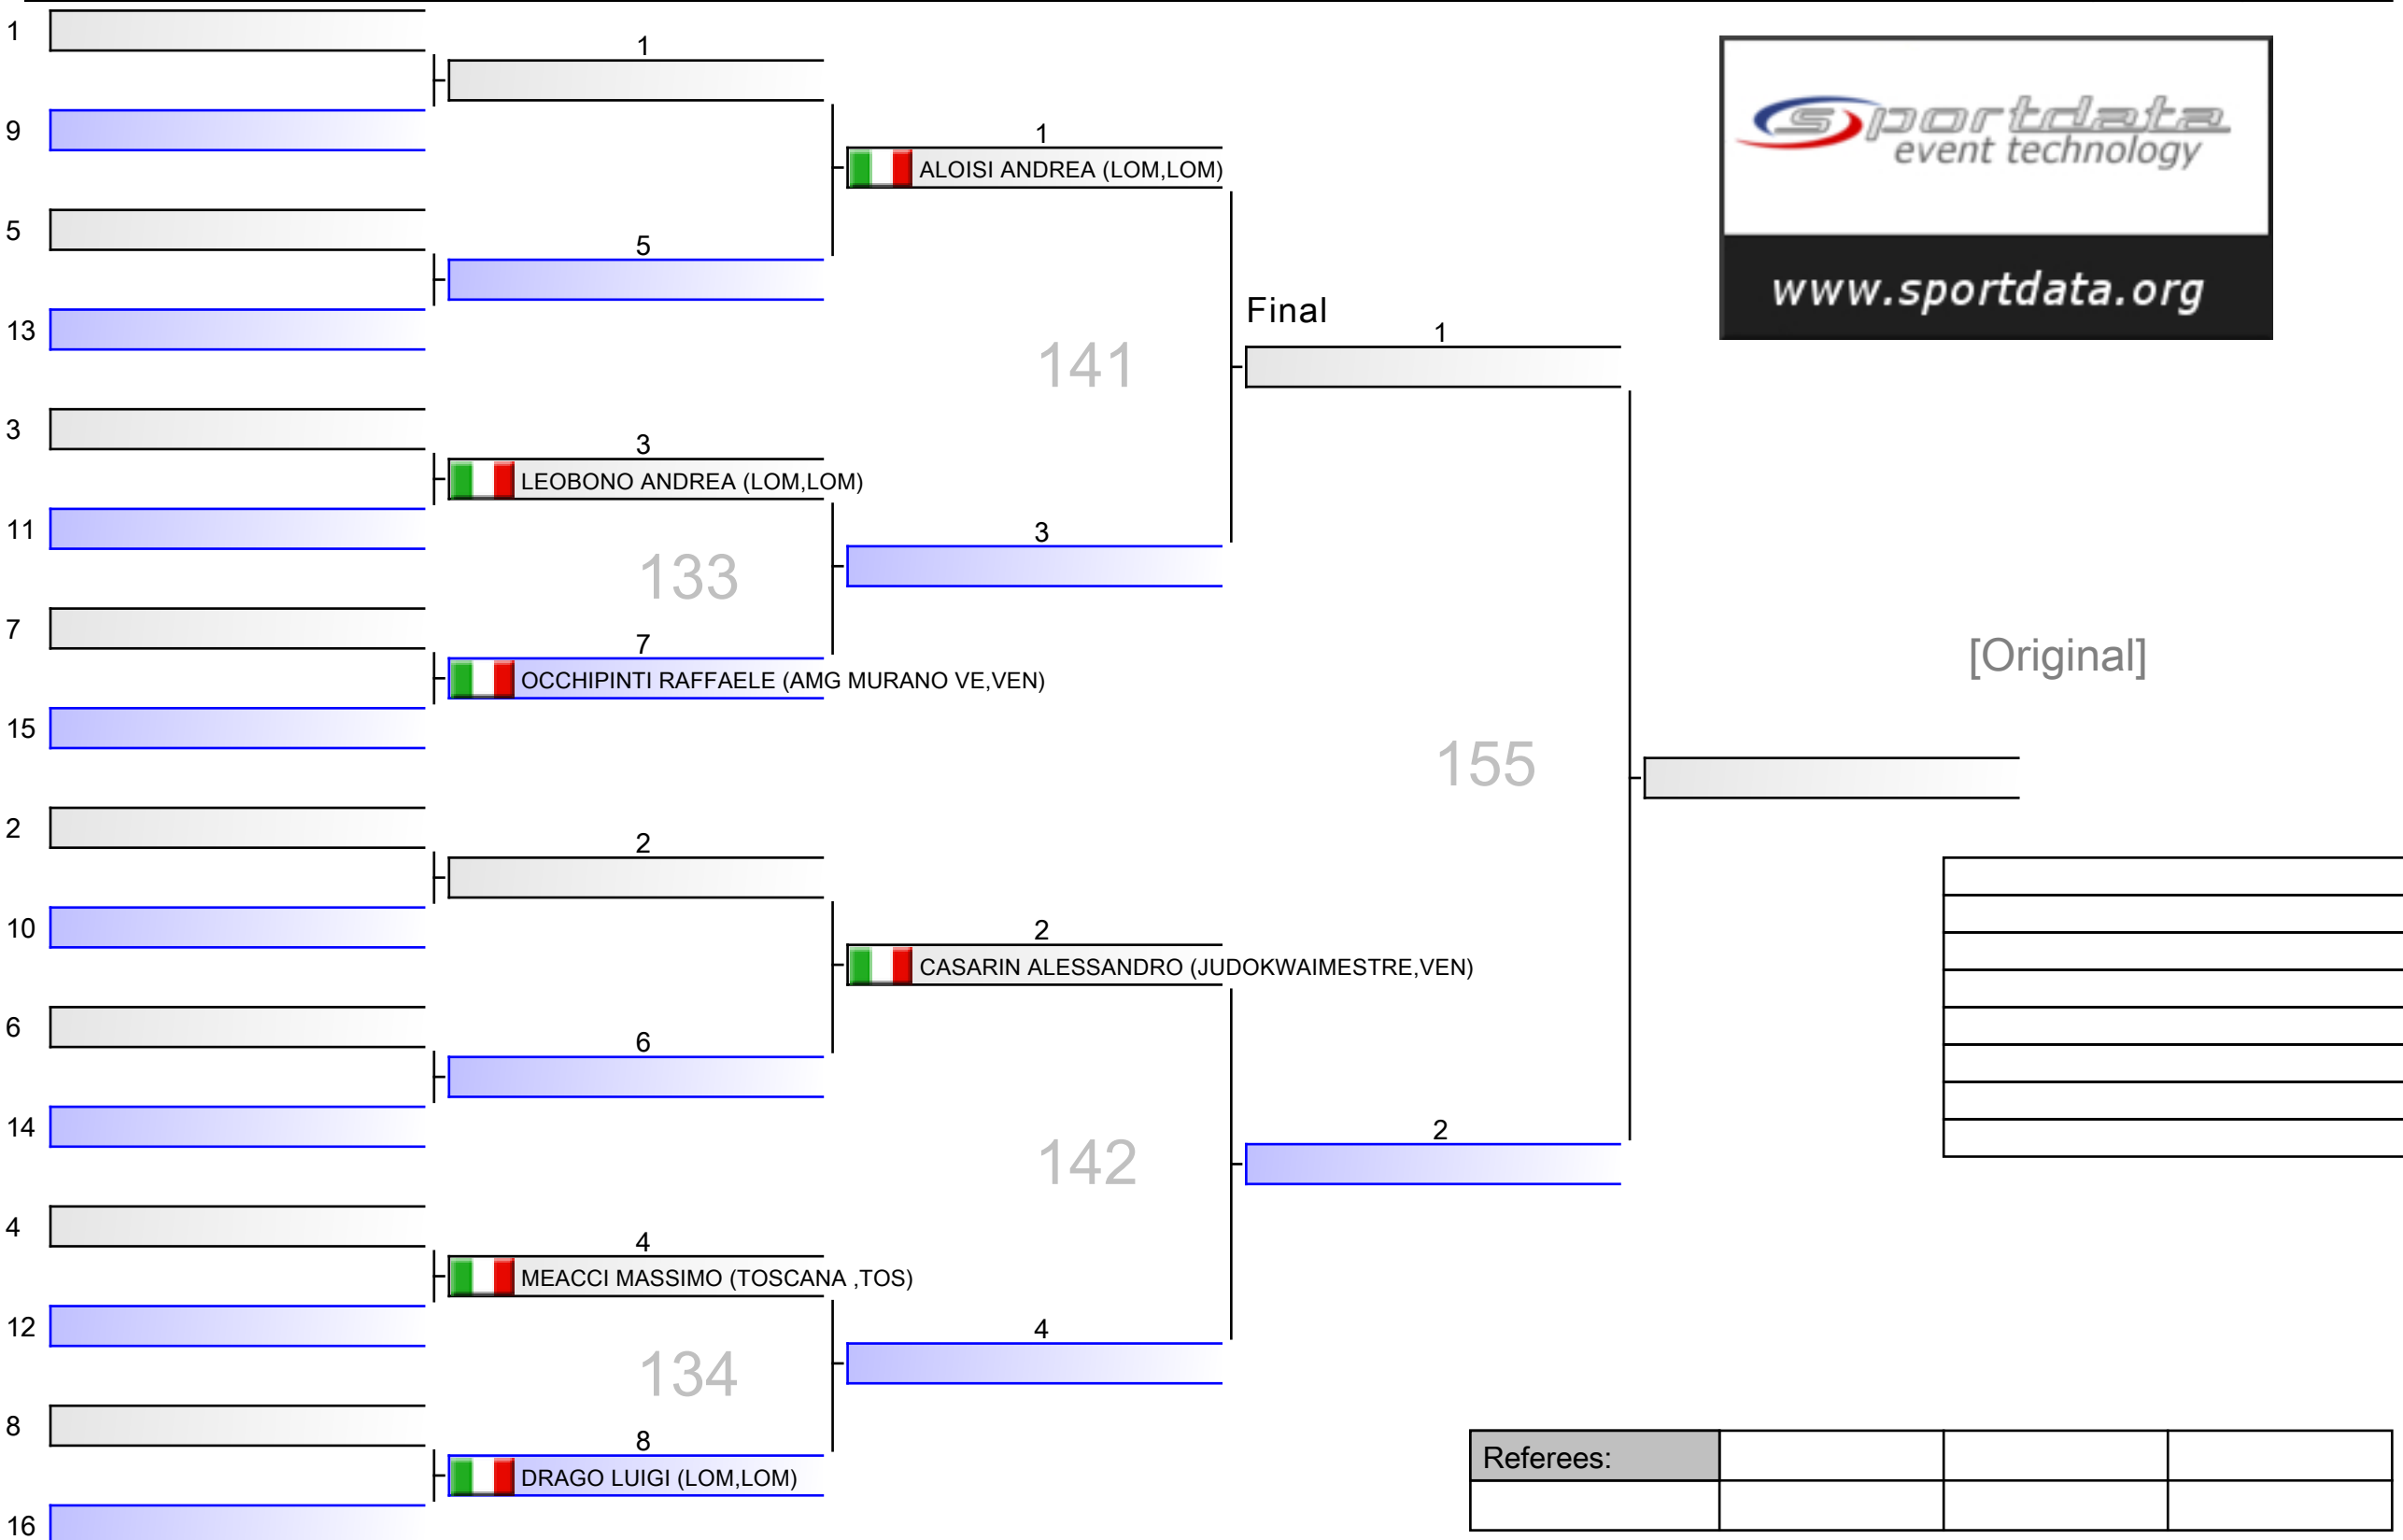

[Original]

Referees:			

1
 SHAURLI ENRICO (JUDO KUROKI, FRI)

2
 BOSCO ANTONIO (JIGOROKANO MOLA, PUG)

130

[Original]

Referees:			

[Original]