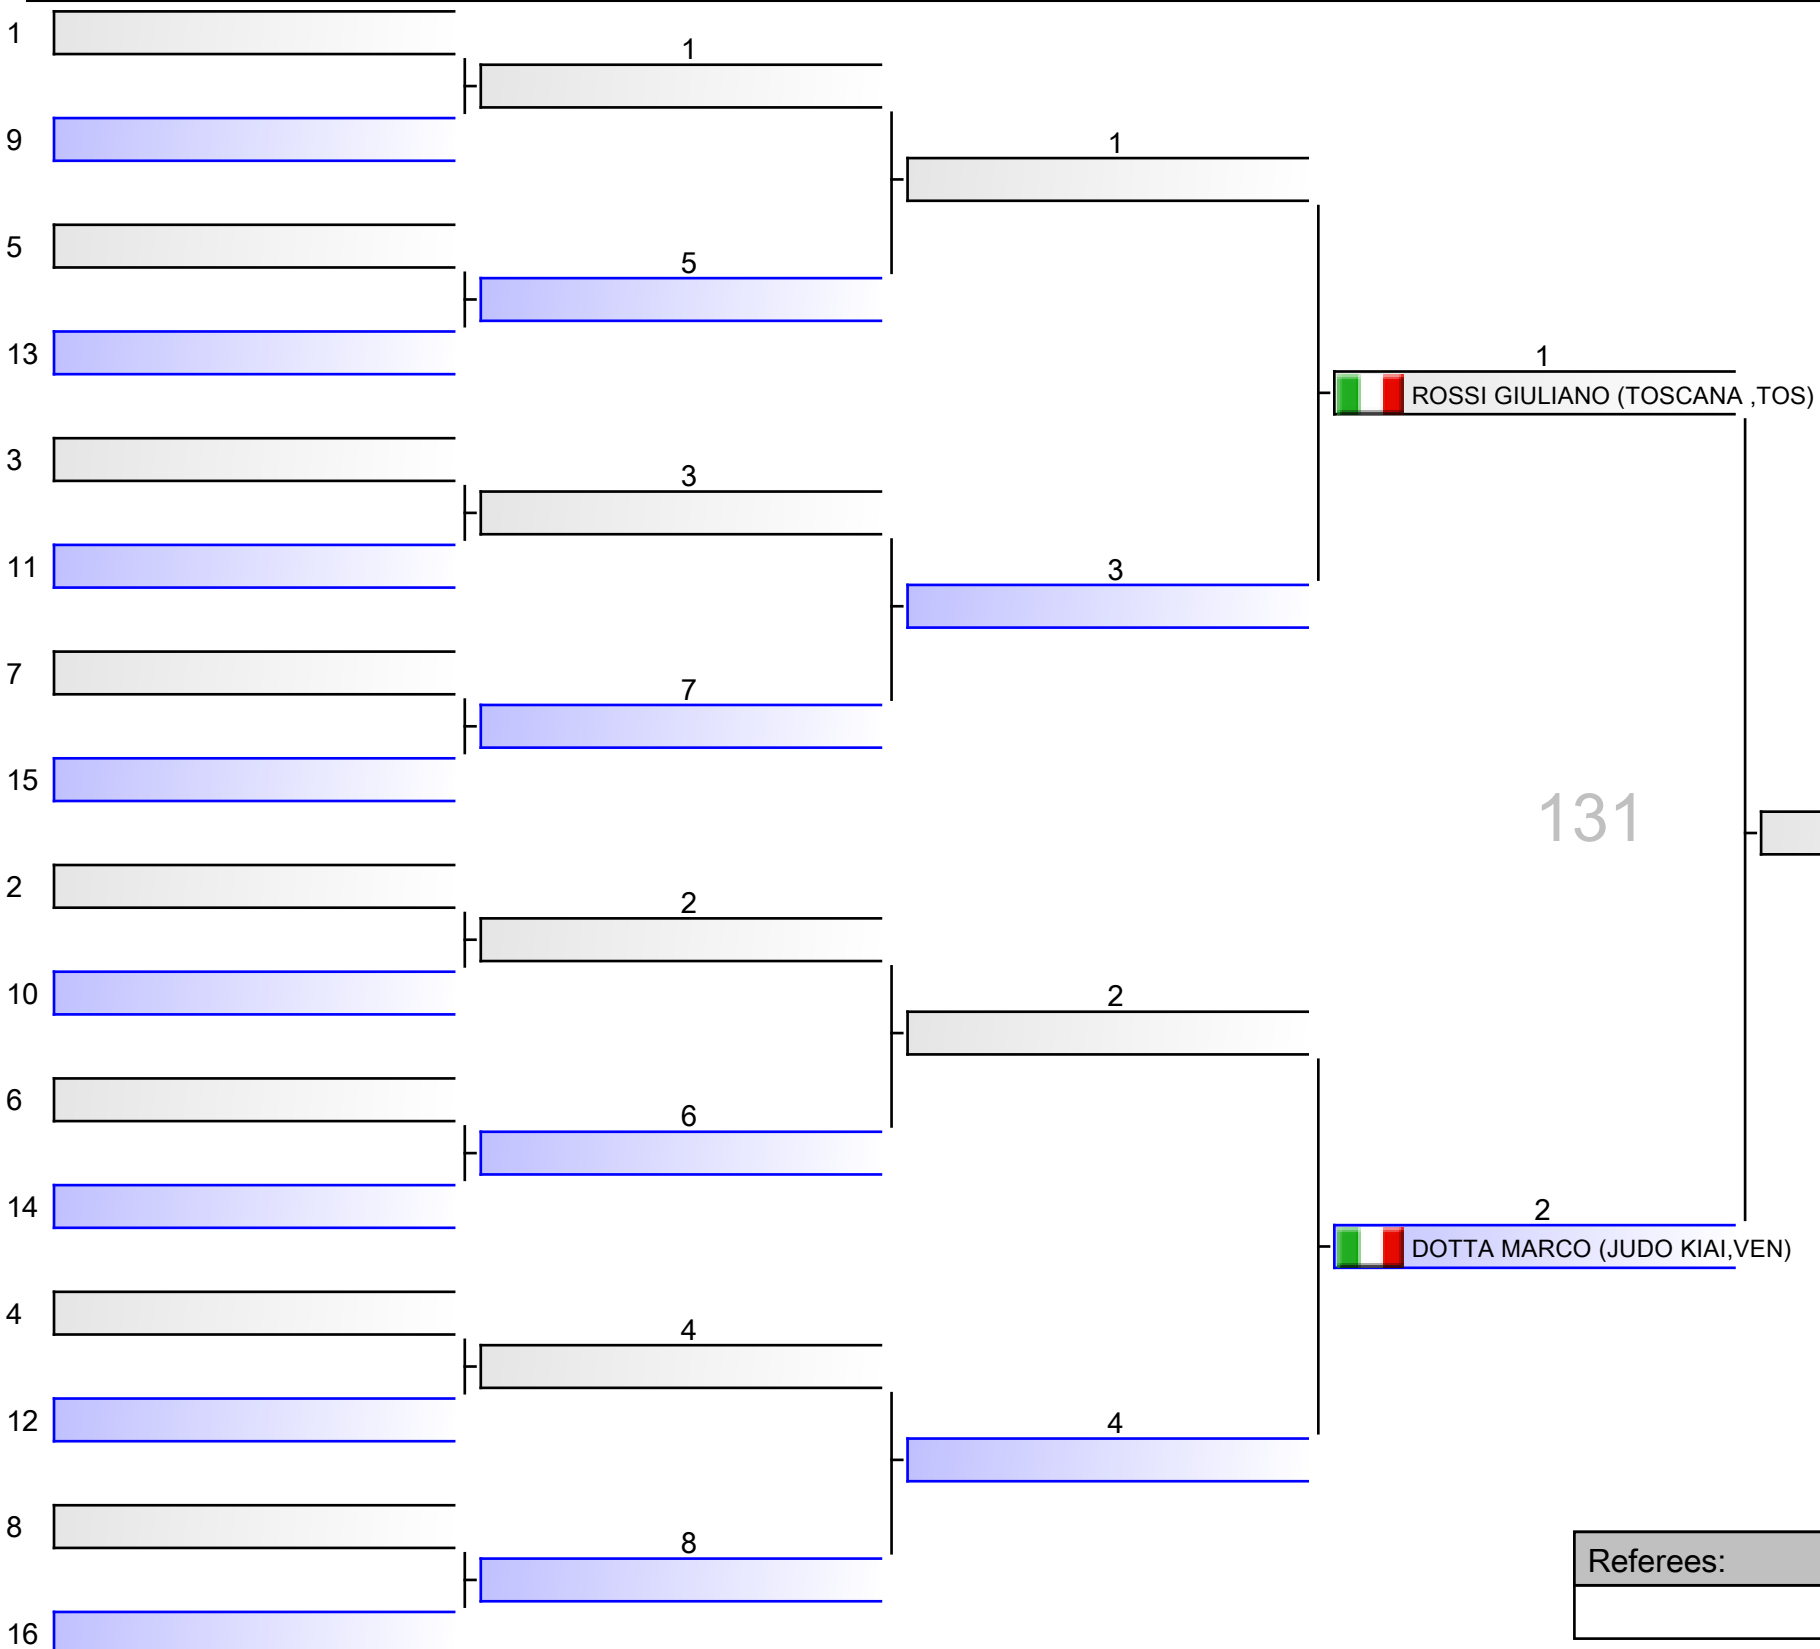

[Original]

Referees:			

1
 SHAURLI ENRICO (JUDO KUROKI, FRI)

2
 BOSCO ANTONIO (JIGOROKANO MOLA, PUG)

130

[Original]

Referees:			

[Original]