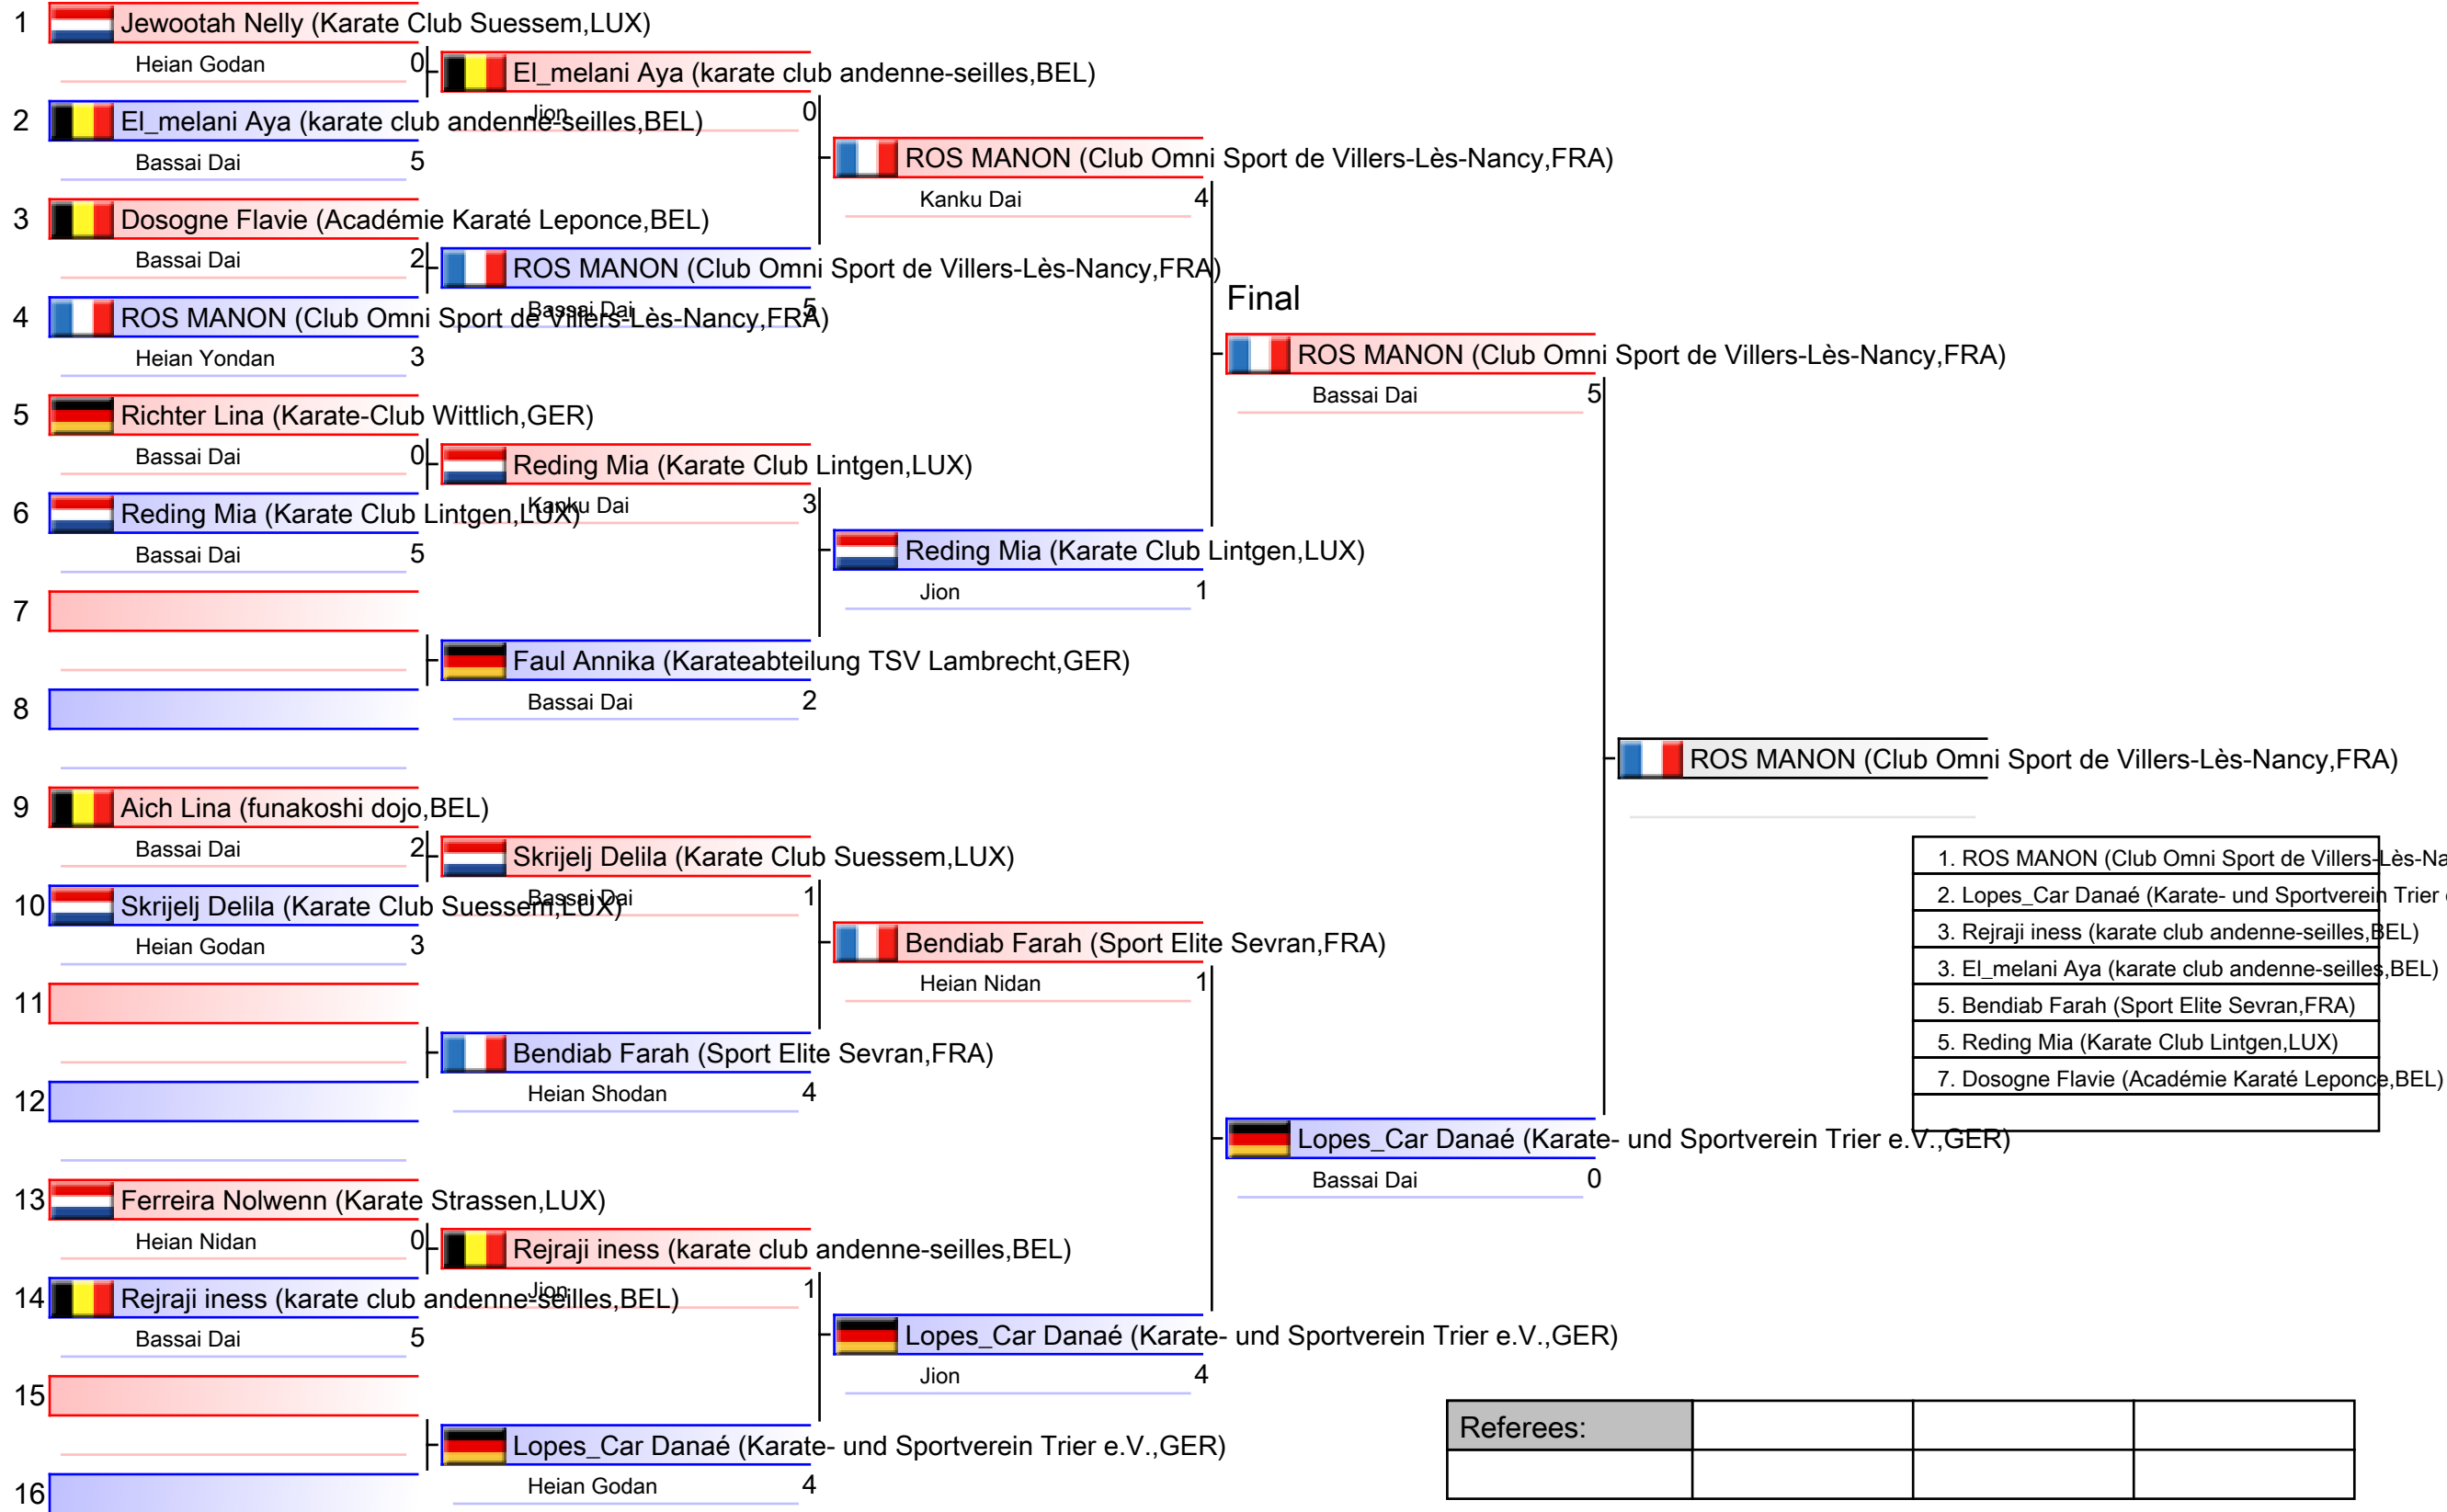

Kata Female U12 [10-11 year]

13th Coupe Milon - Kata and Kumite, 4 rue Polk, 3275 Bettembourg, Luxembourg, LUX

Tatami
5 09:35

Pool
1/1

1. ROS MANON (Club Omni Sport de Villers-Lès-Nancy, FRA)
2. Lopes_Car Danaé (Karate- und Sportverein Trier e.V., GER)
3. Rejraji iness (karate club andenne-seilles, BEL)
3. El_melani Aya (karate club andenne-seilles, BEL)
5. Bendiab Farah (Sport Elite Sevrans, FRA)
5. Reding Mia (Karate Club Lintgen, LUX)
7. Dosogne Flavie (Académie Karaté Leponce, BEL)

Referees: