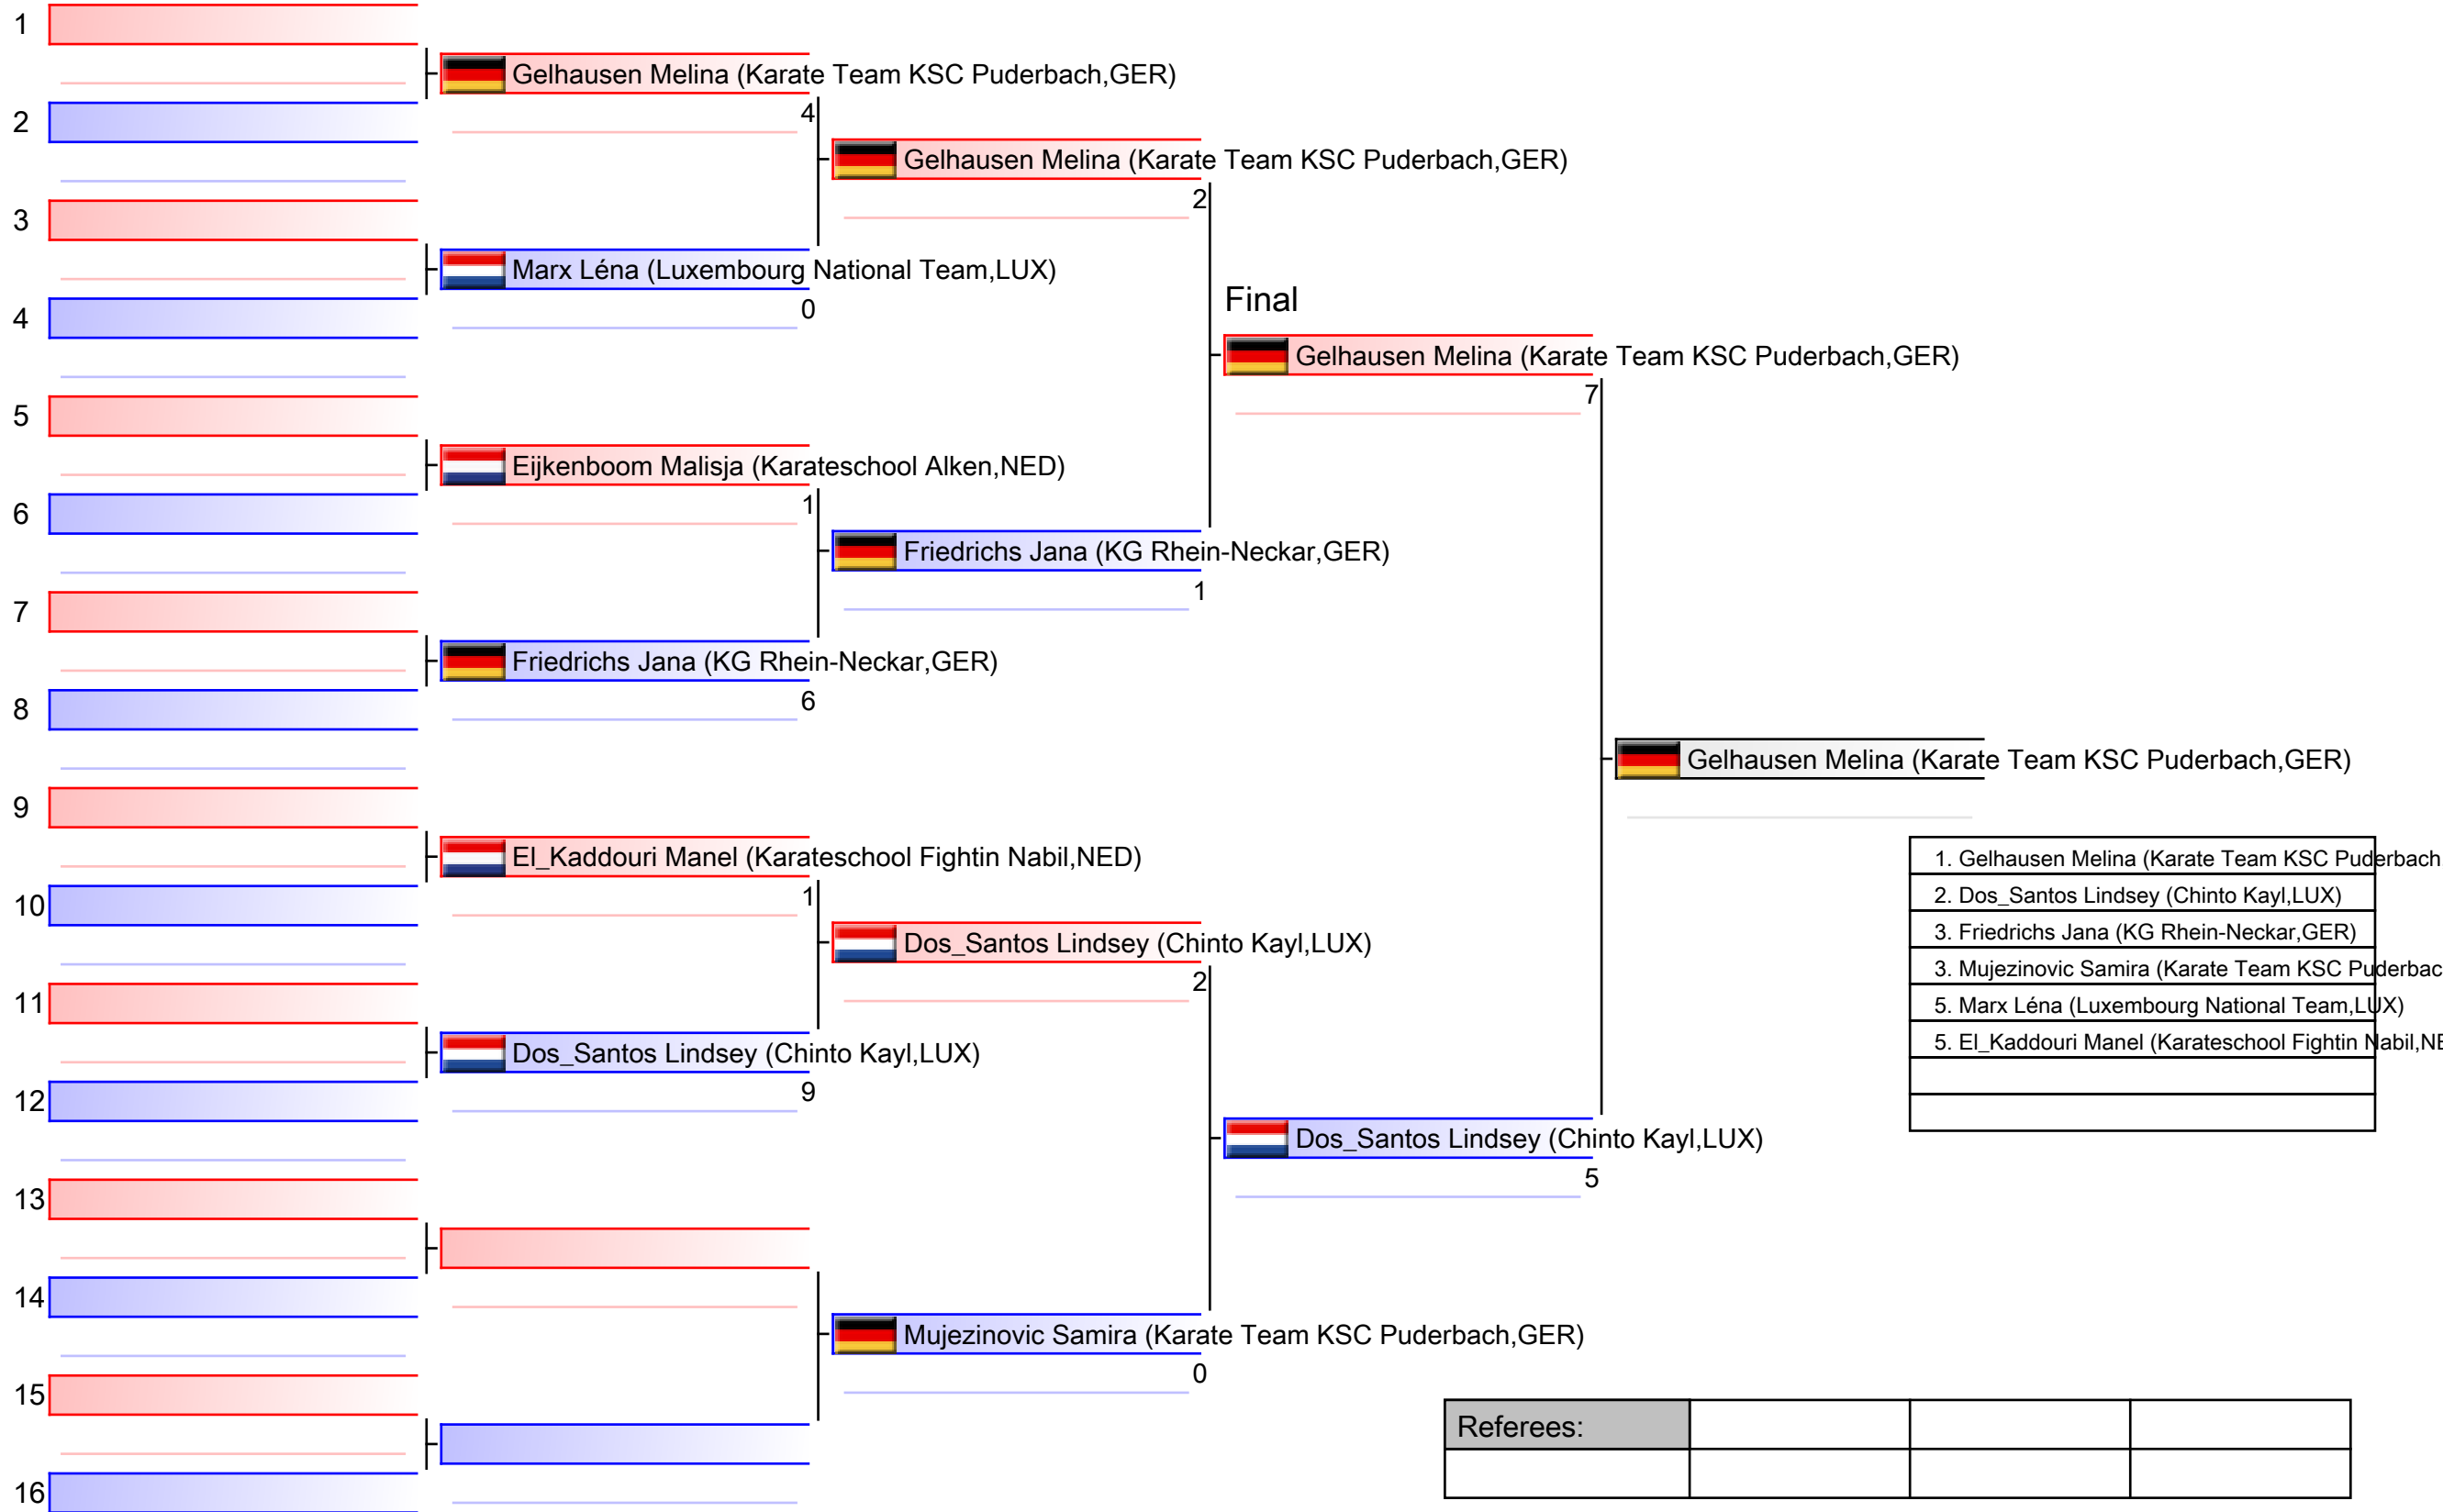

Kumite Female U16 +54kg

13th Coupe Milon - Kata and Kumite, 4 rue Polk, 3275 Bettembourg, Luxembourg, LUX

Tatami
3 15:35

Pool
1/1