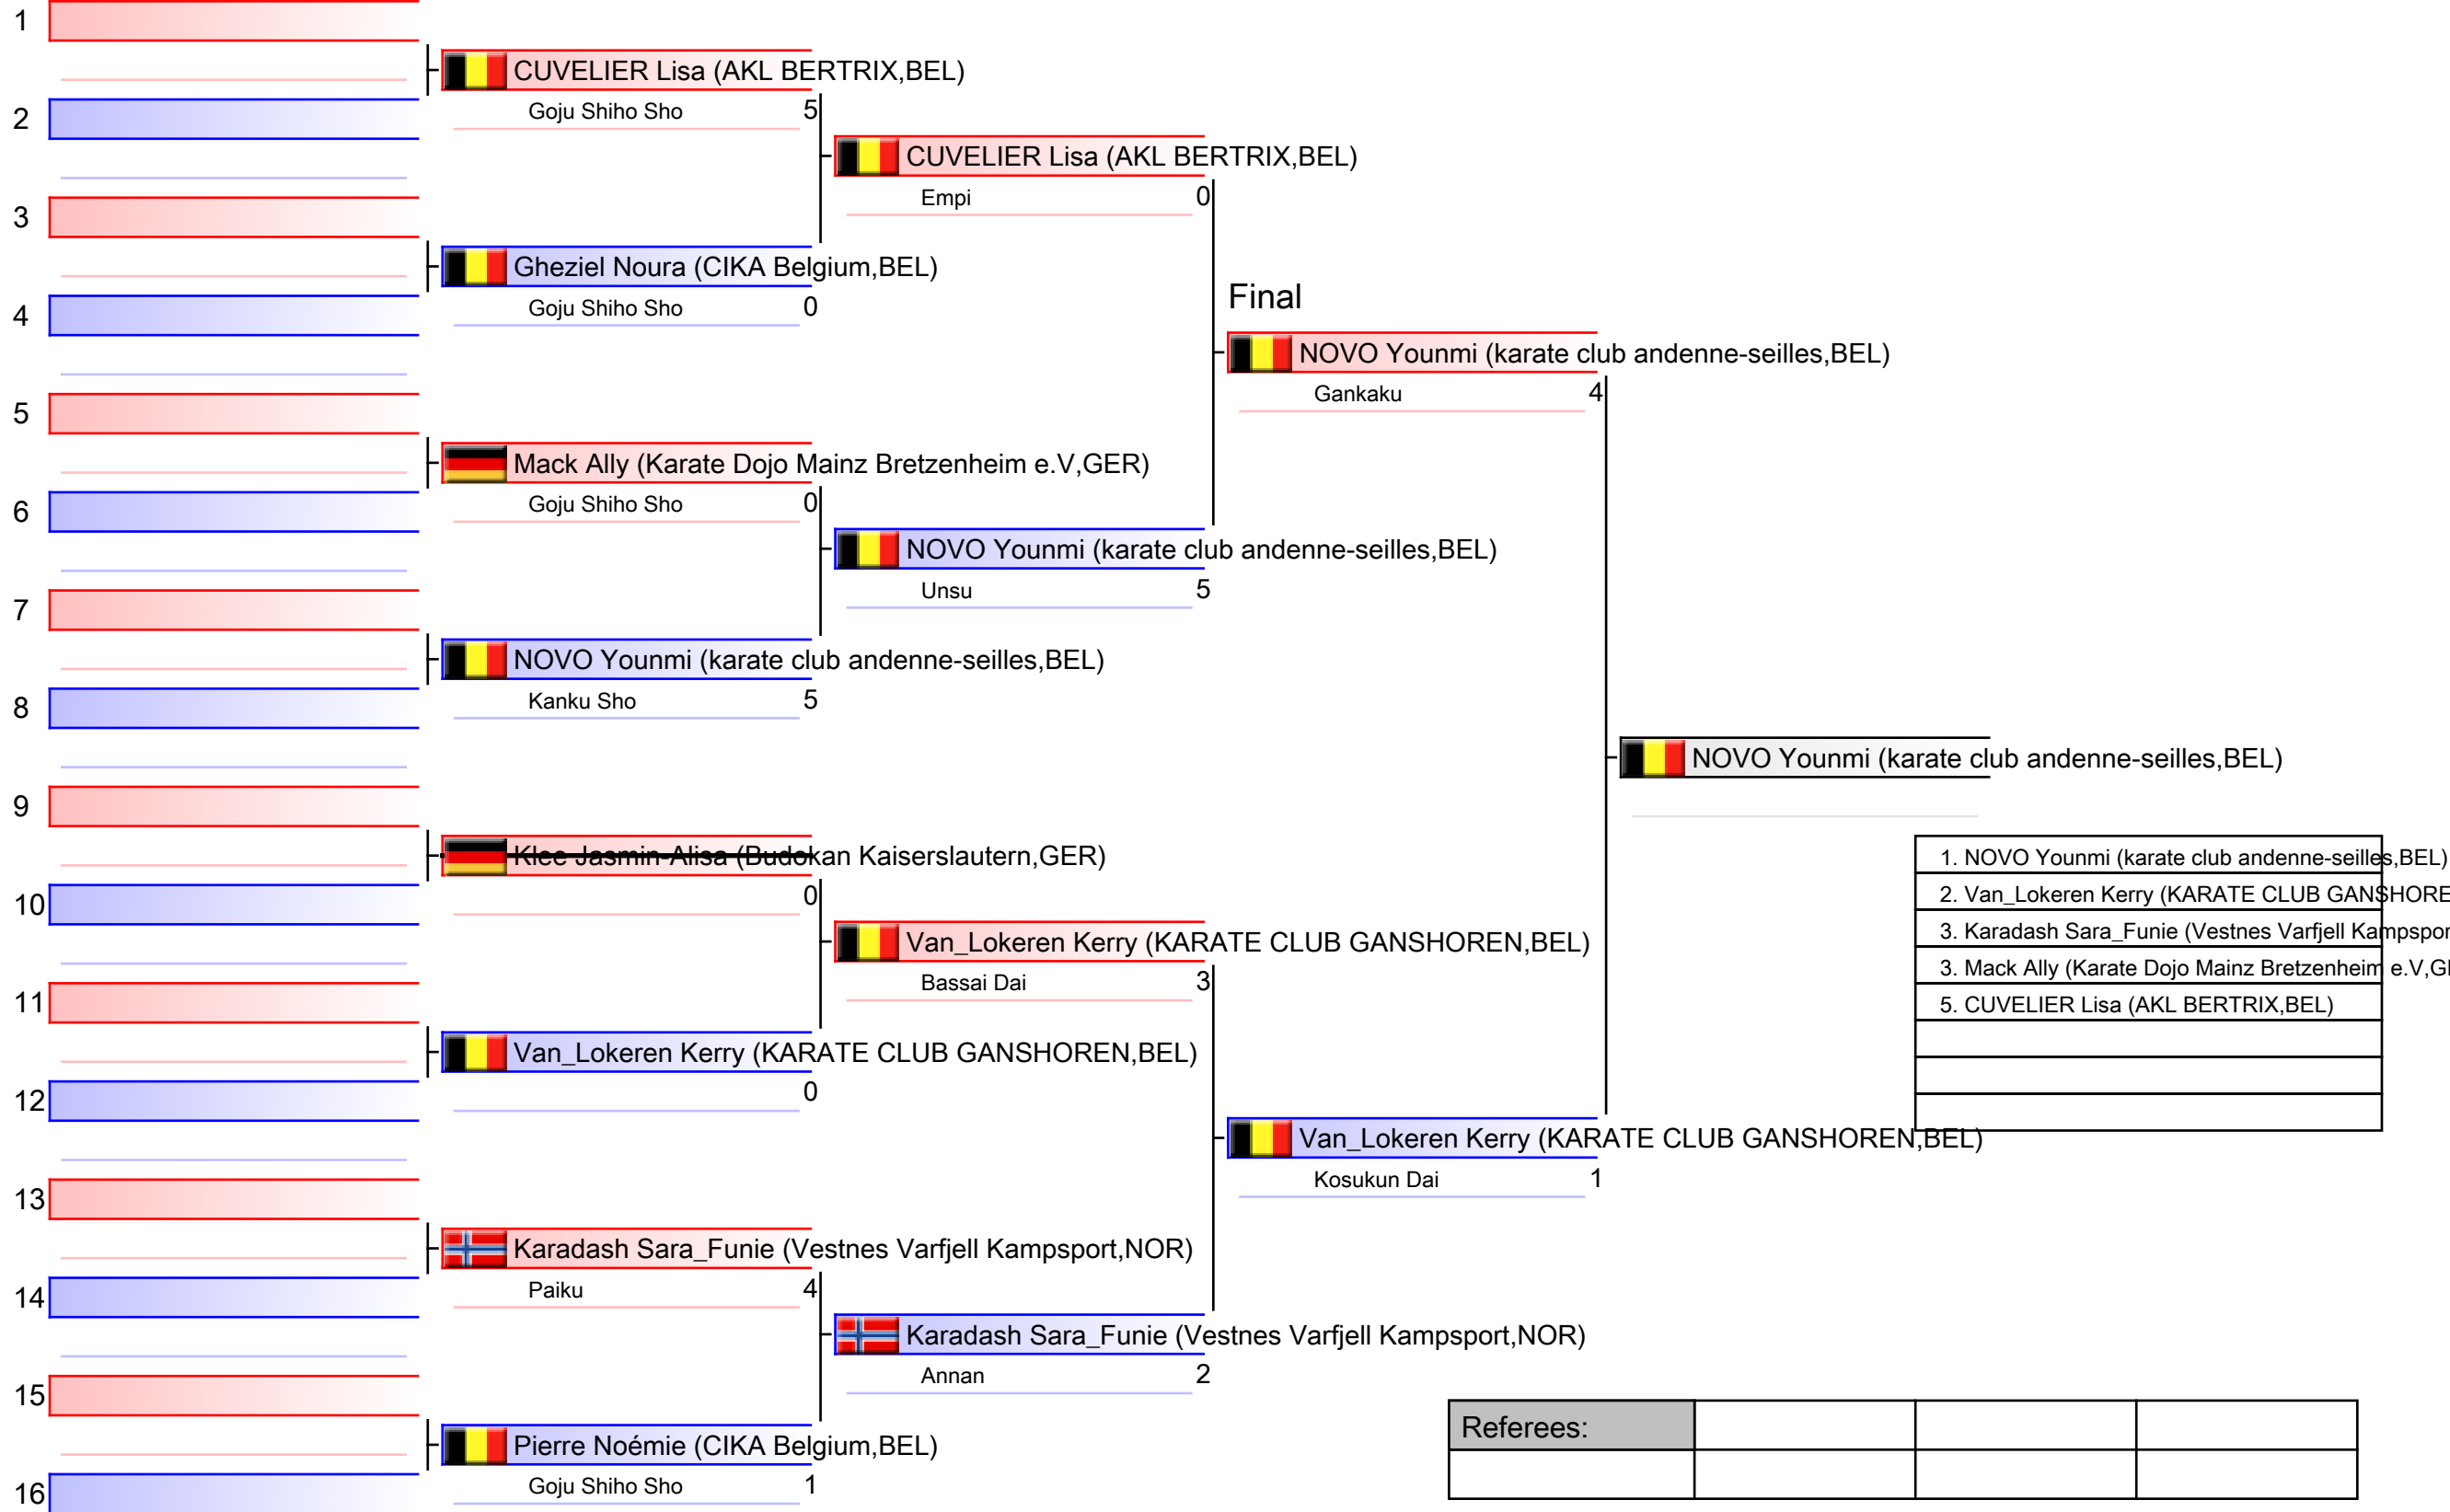

Kata Female U18 [16-17 year]

13th Coupe Milon - Kata and Kumite, 4 rue Polk, 3275 Bettembourg, Luxembourg, LUX

Tatami
3 08:30

Pool
1/1