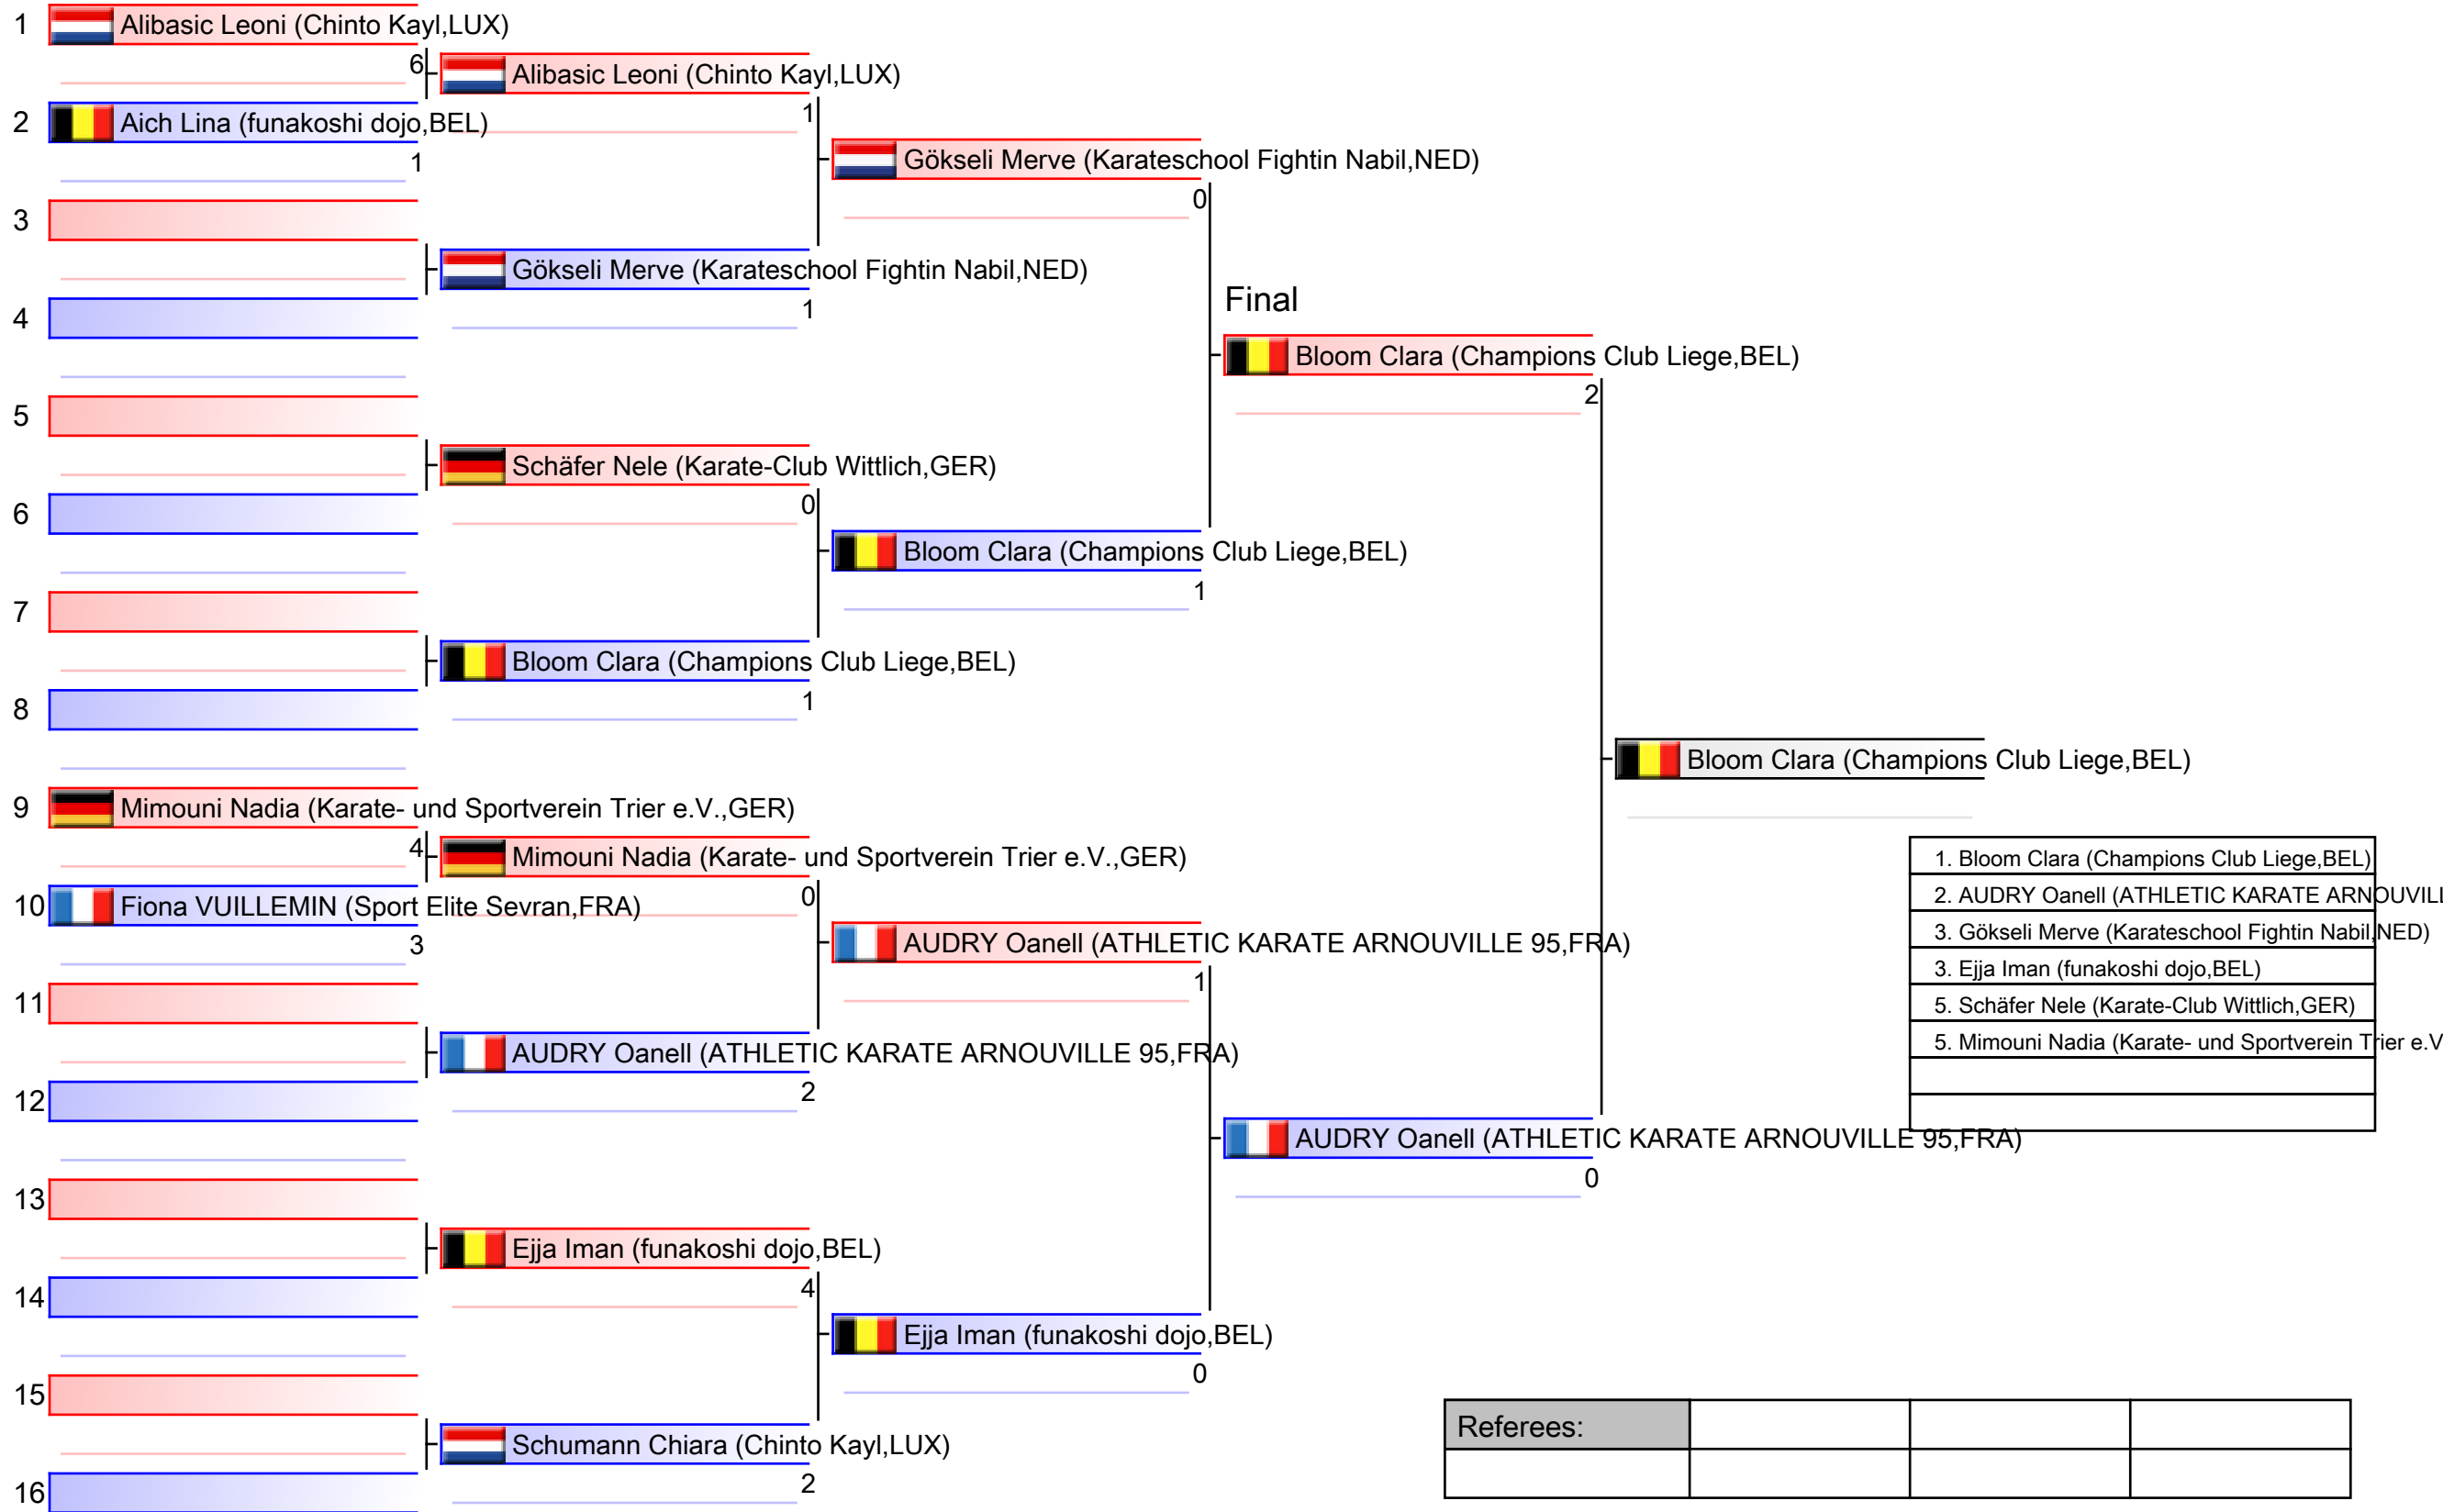

Kumite Female U14 -55kg

13th Coupe Milon - Kata and Kumite, 4 rue Polk, 3275 Bettembourg, Luxembourg, LUX

Tatami
5 15:45

Pool
1/1

1. Bloom Clara (Champions Club Liege, BEL)
2. AUDRY Oanel (ATHLETIC KARATE ARNOUVILLE 95, FRA)
3. Gökseli Merve (Karateschool Fightin Nabil, NED)
3. Ejja Iman (funakoshi dojo, BEL)
5. Schäfer Nele (Karate-Club Wittlich, GER)
5. Mimouni Nadia (Karate- und Sportverein Trier e.V., GER)

Referees: