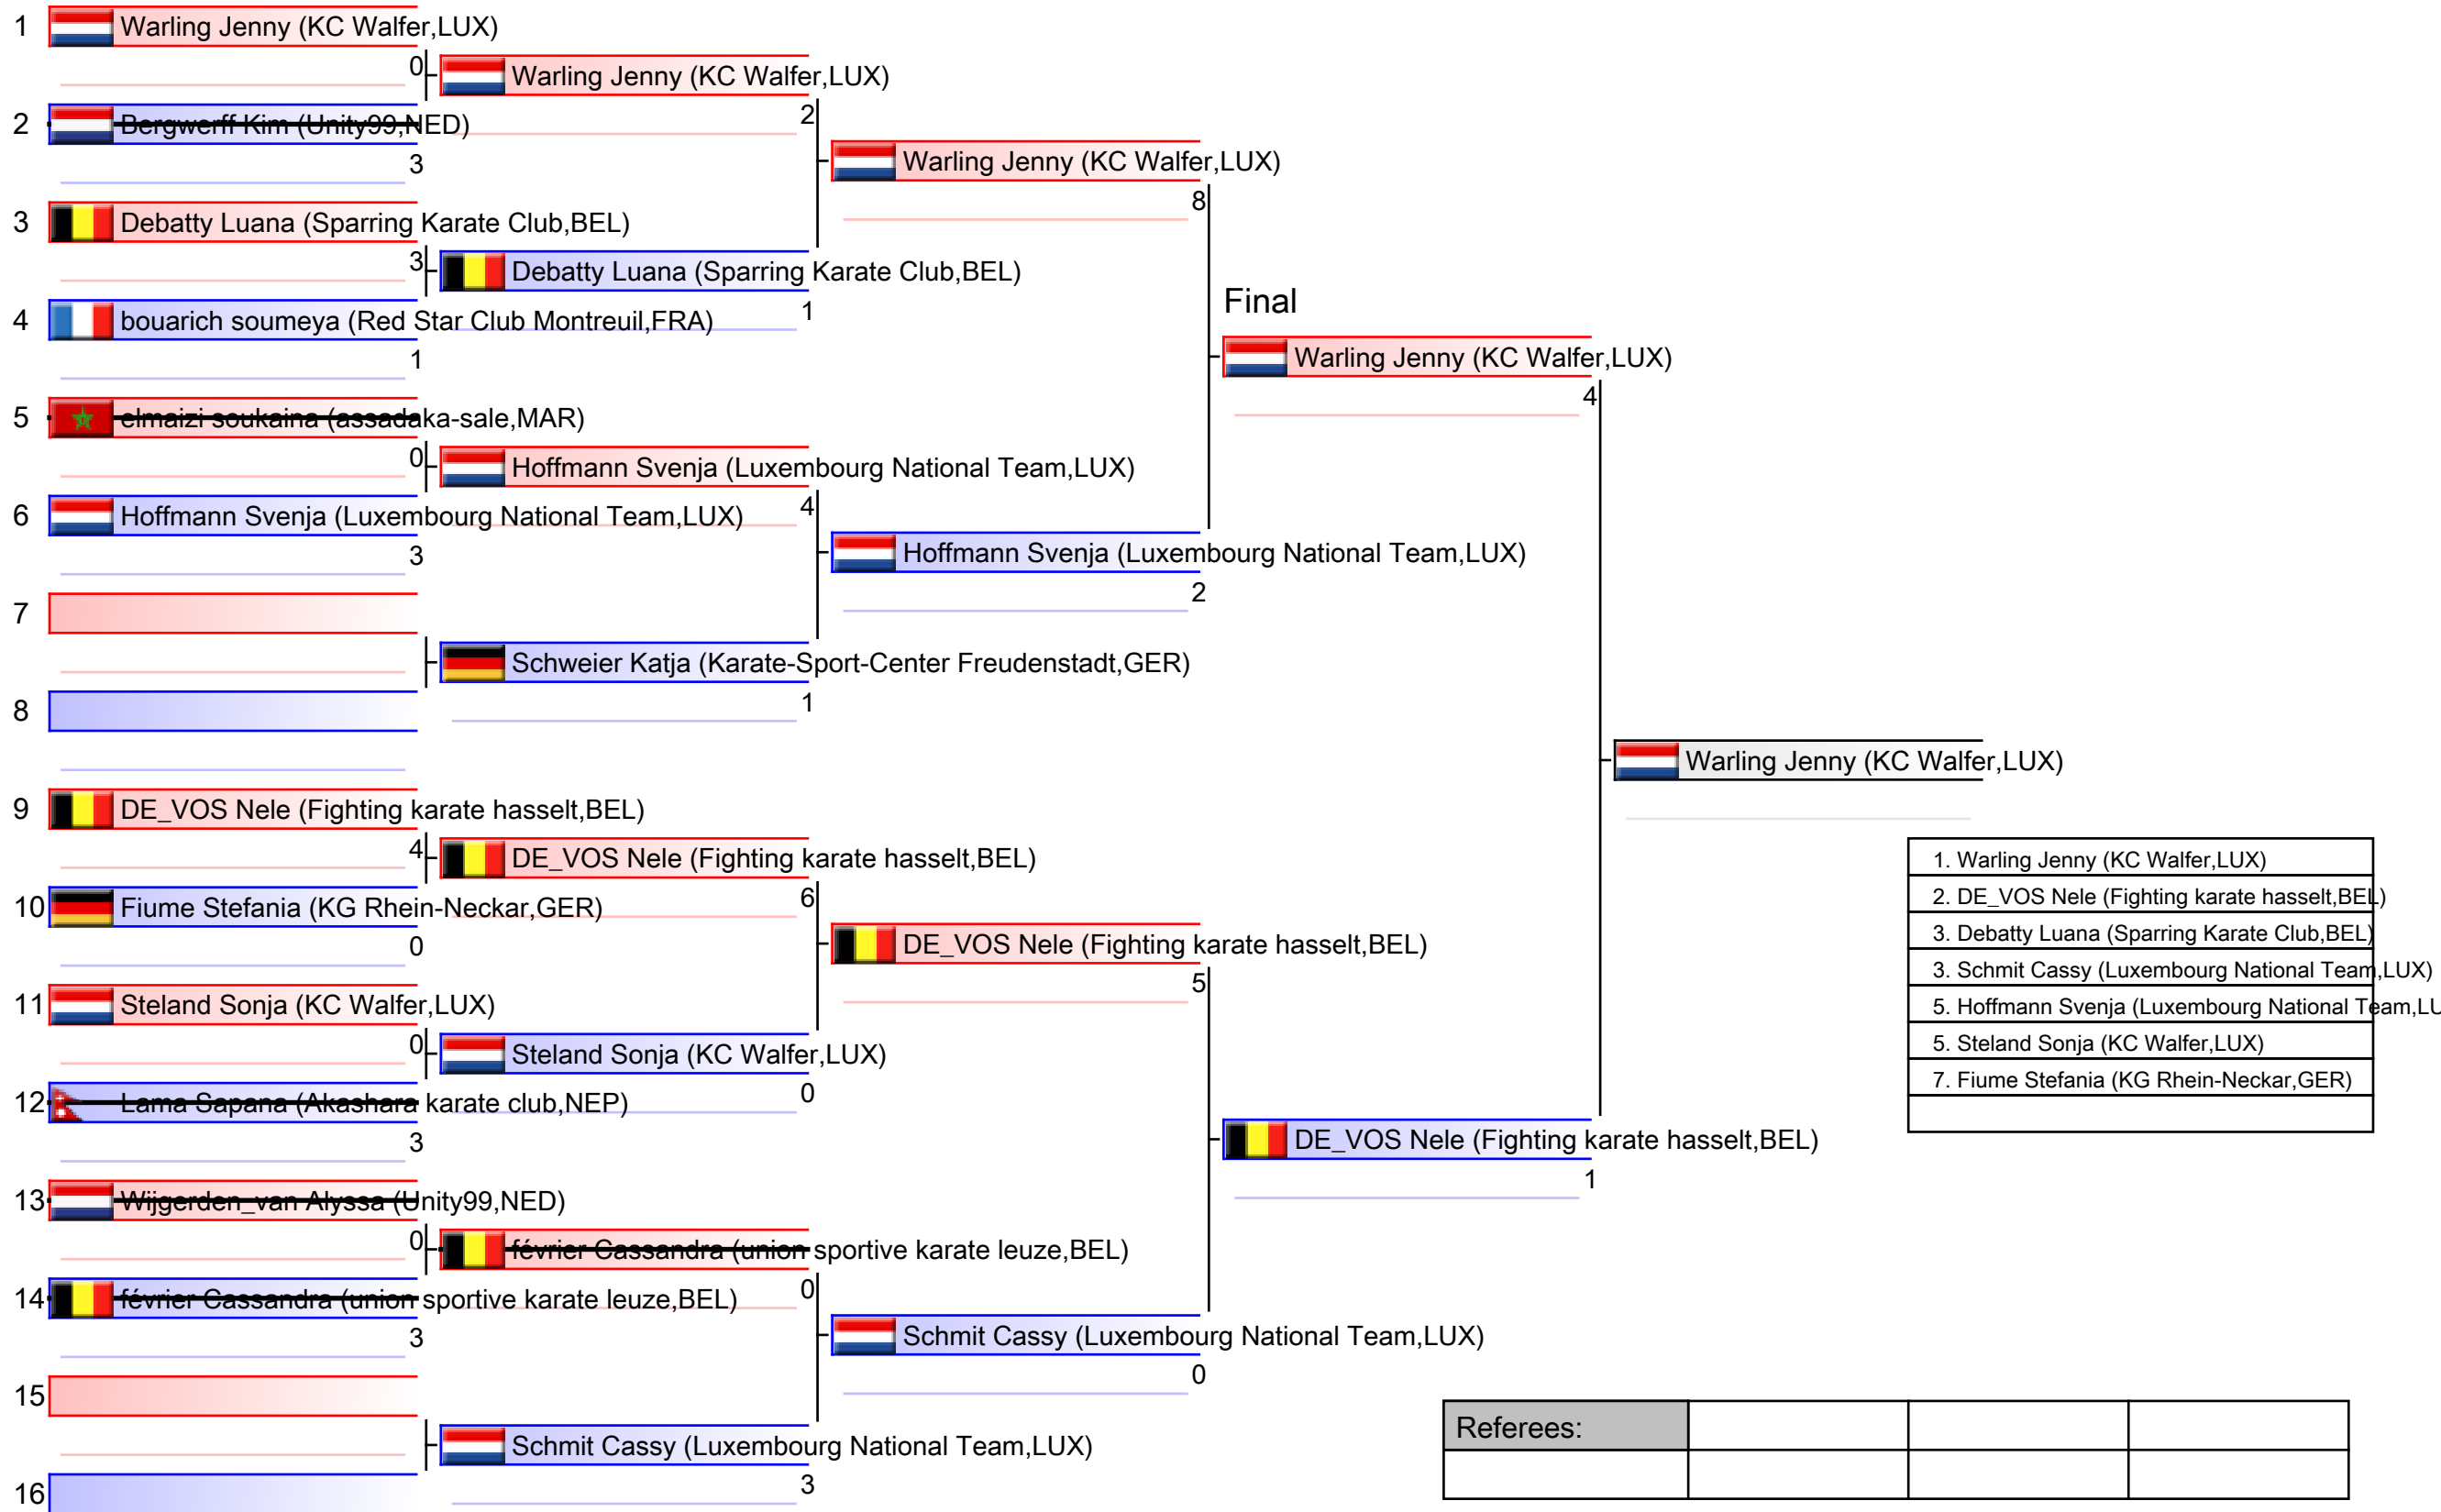

Tatami
3 08:30

Pool
1/1

Kumite Female Senior

13th Coupe Milon - Kata and Kumite, 4 rue Polk, 3275 Bettembourg, Luxembourg, LUX

Tatami
2 17:35

Pool
1/1

Referees:			

Kumite Female U10 +35kg