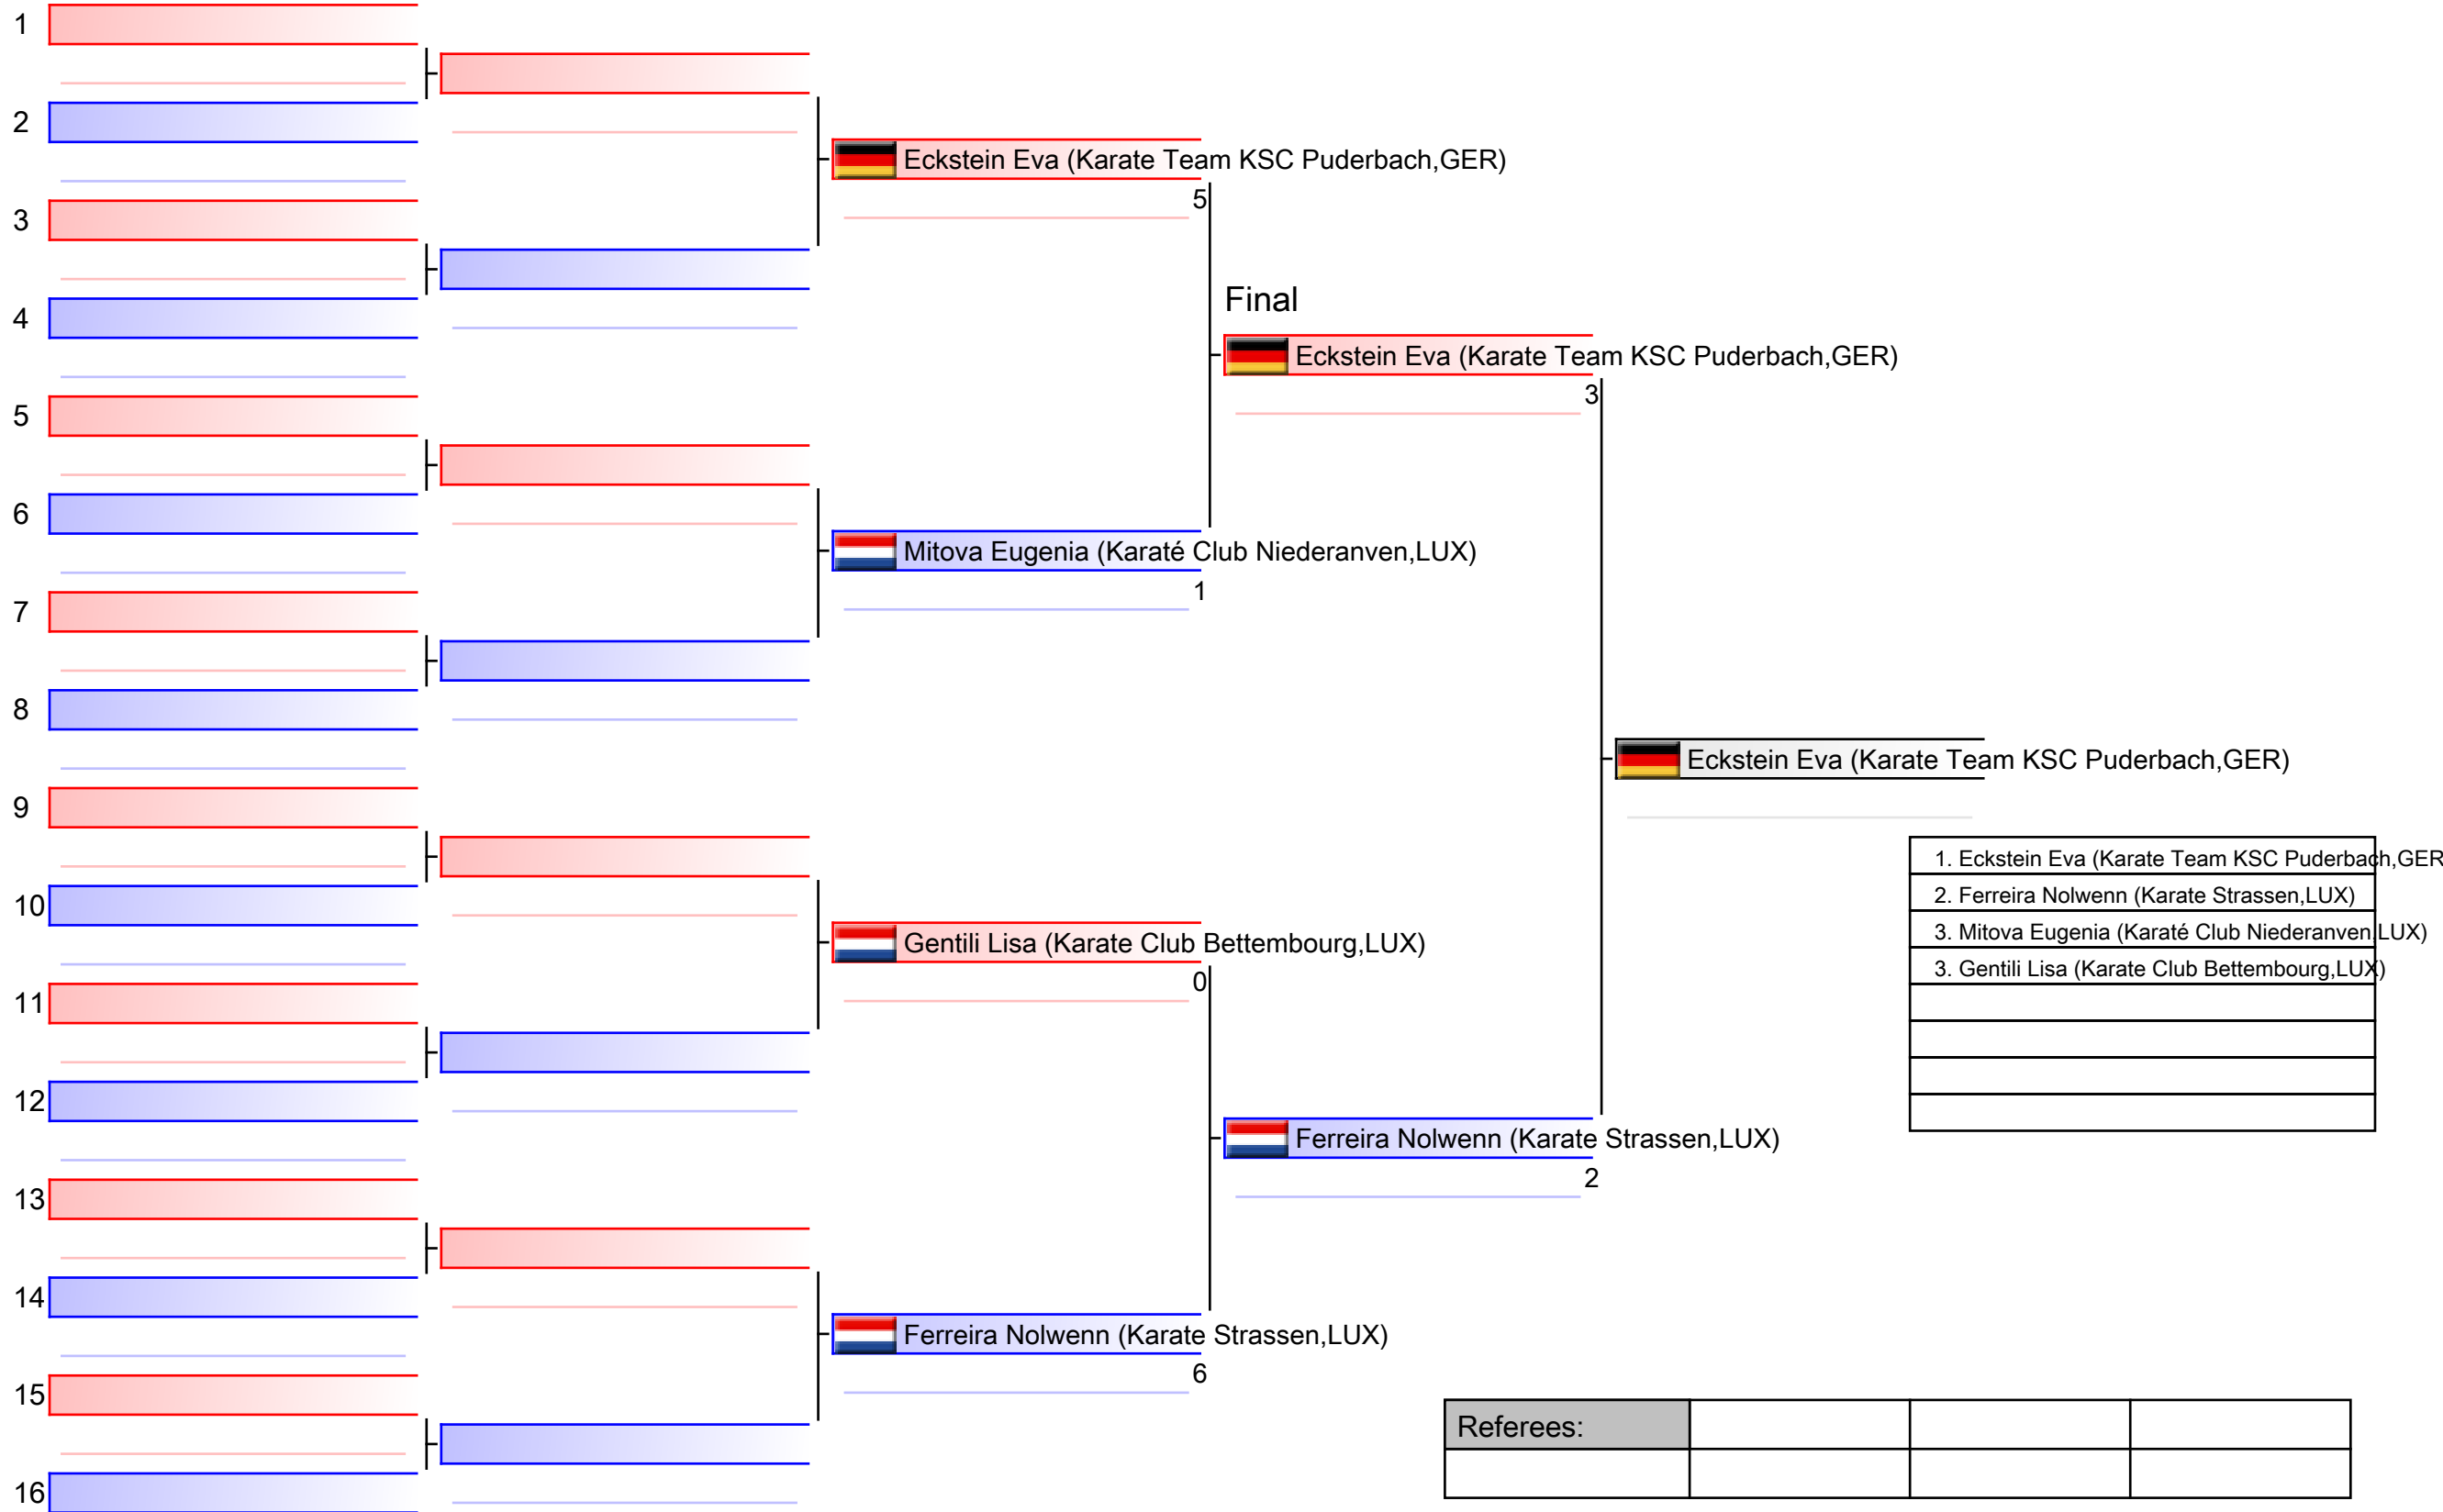

Tatami
4 13:30

Pool
1/1

Kumite Female U12 -40kg

13th Coupe Milon - Kata and Kumite, 4 rue Polk, 3275 Bettembourg, Luxembourg, LUX

Tatami
3 13:40

Pool
1/1

Kumite Female U14 -45kg

13th Coupe Milon - Kata and Kumite, 4 rue Polk, 3275 Bettembourg, Luxembourg, LUX