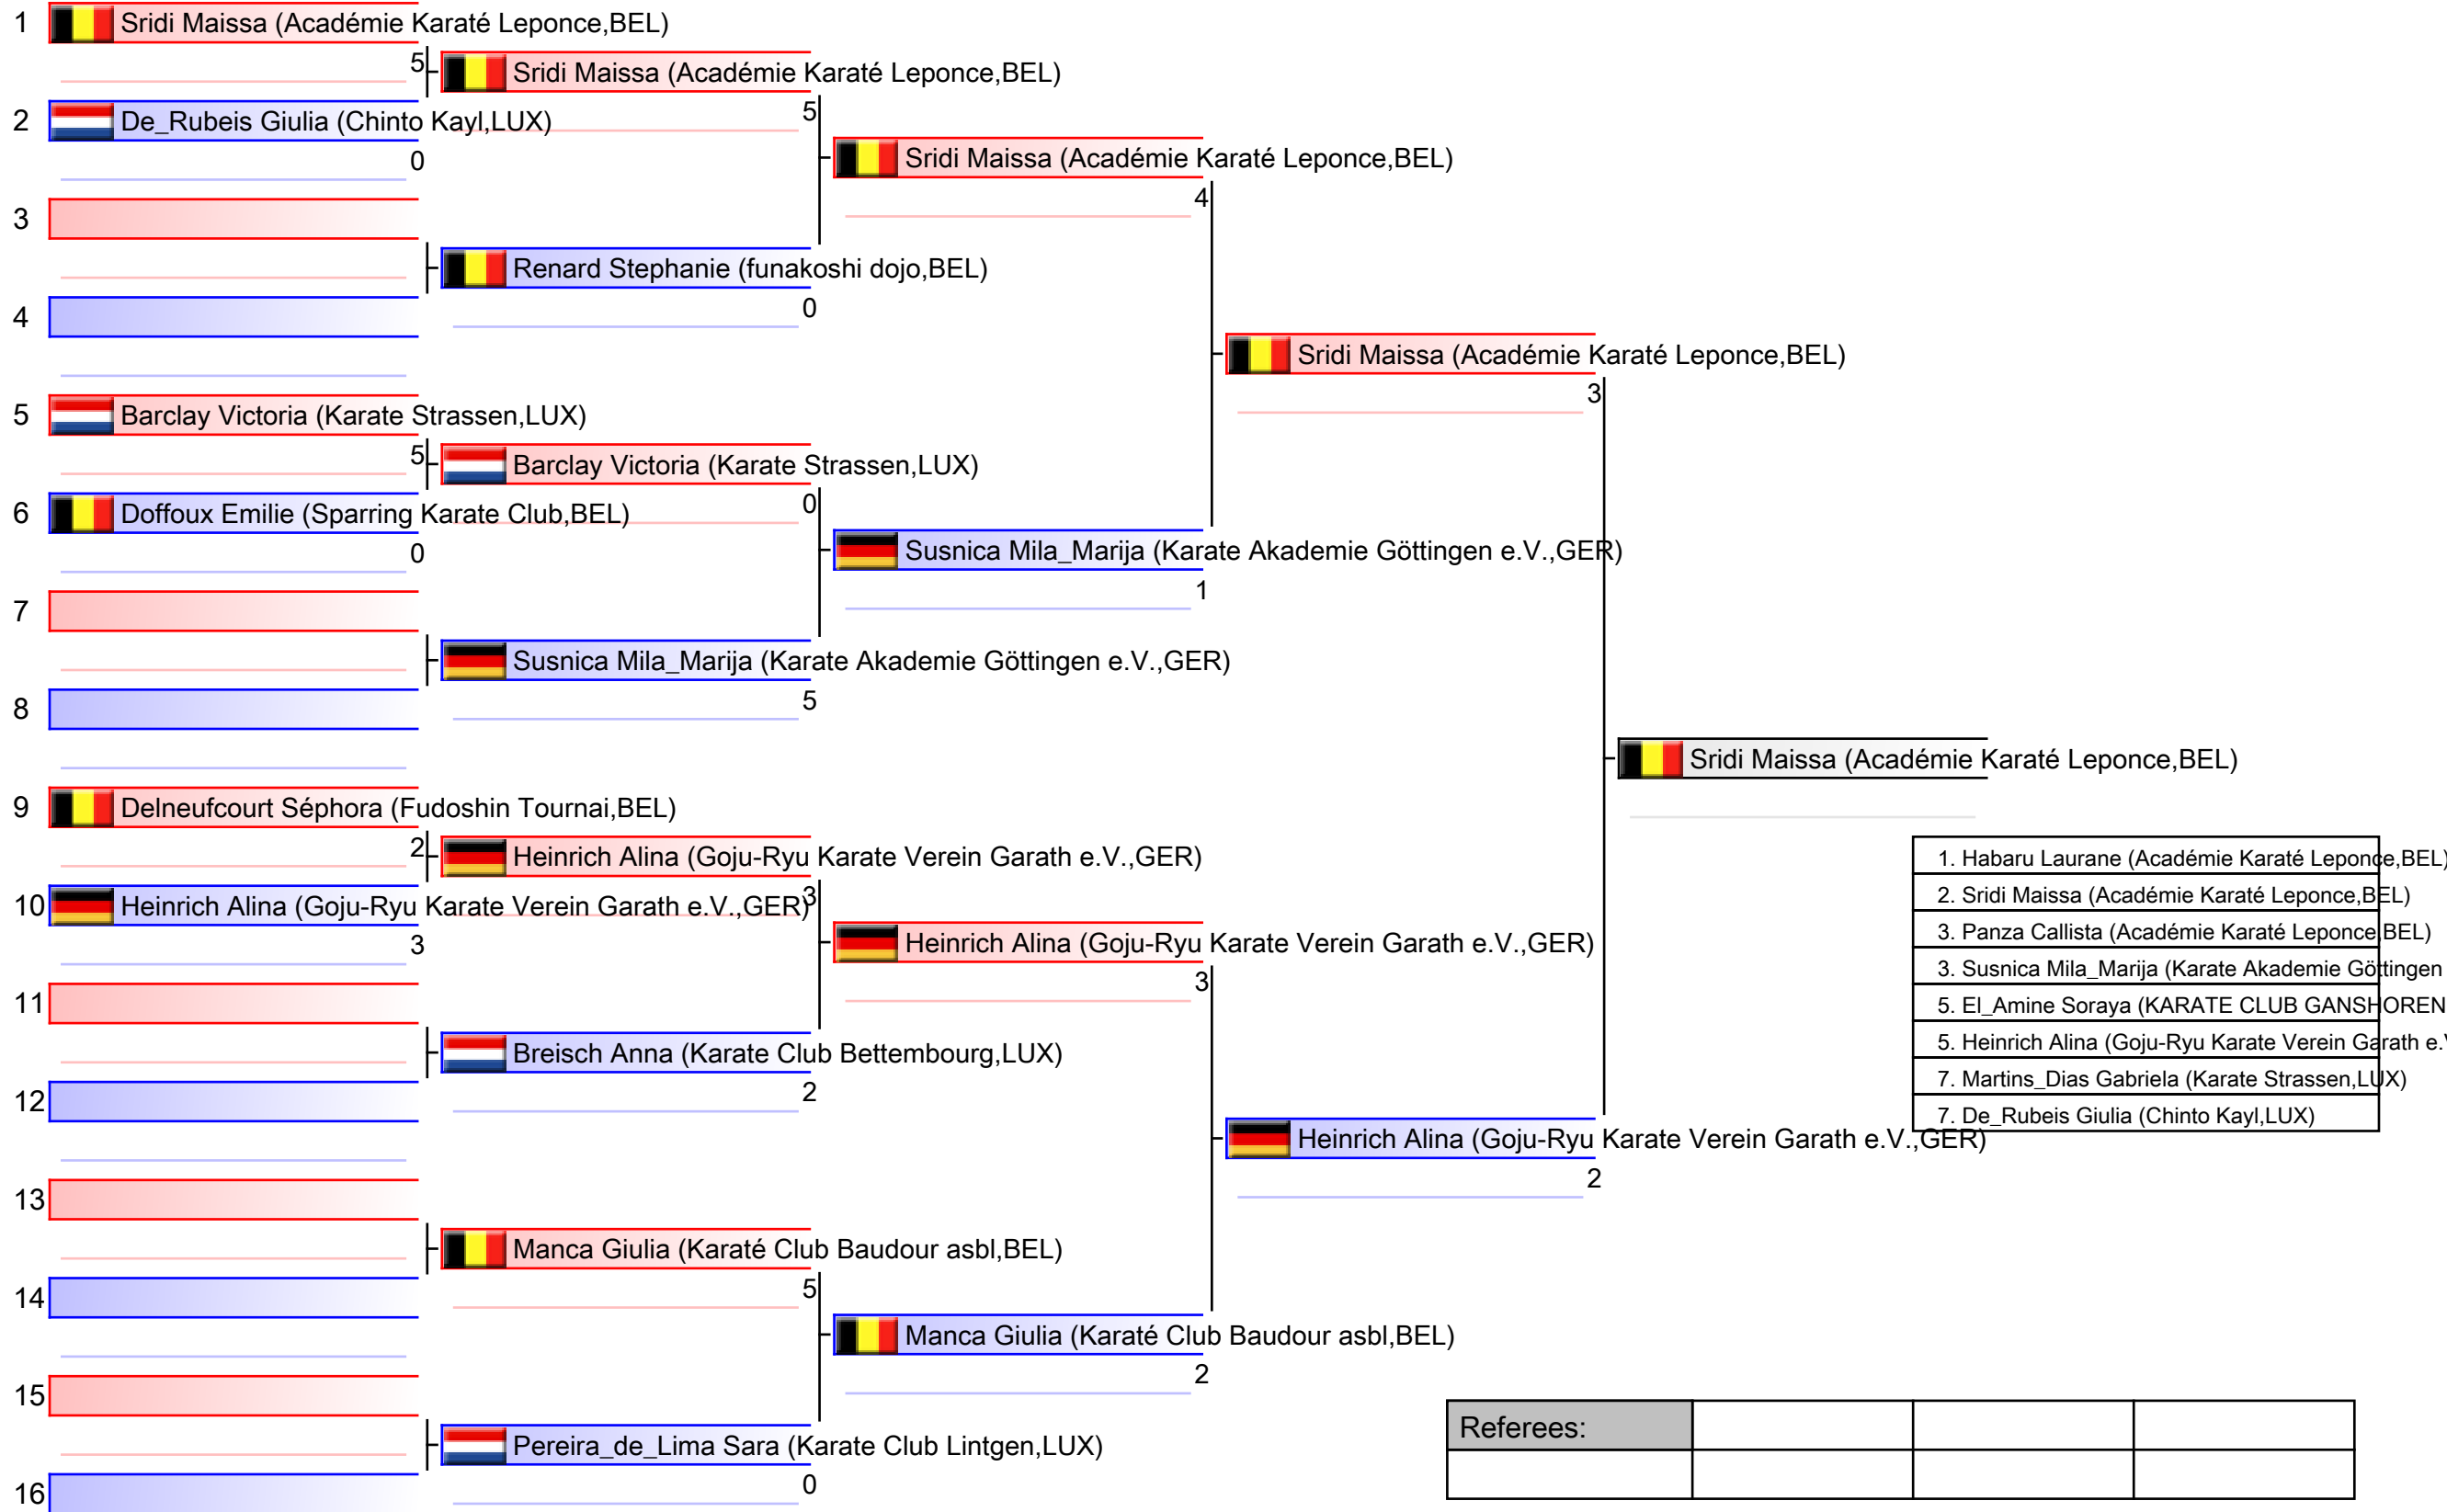

Kata Female U10 [8-9 year]

13th Coupe Milon - Kata and Kumite, 4 rue Polk, 3275 Bettembourg, Luxembourg, LUX

Tatami
3 11:35

Pool
1/2