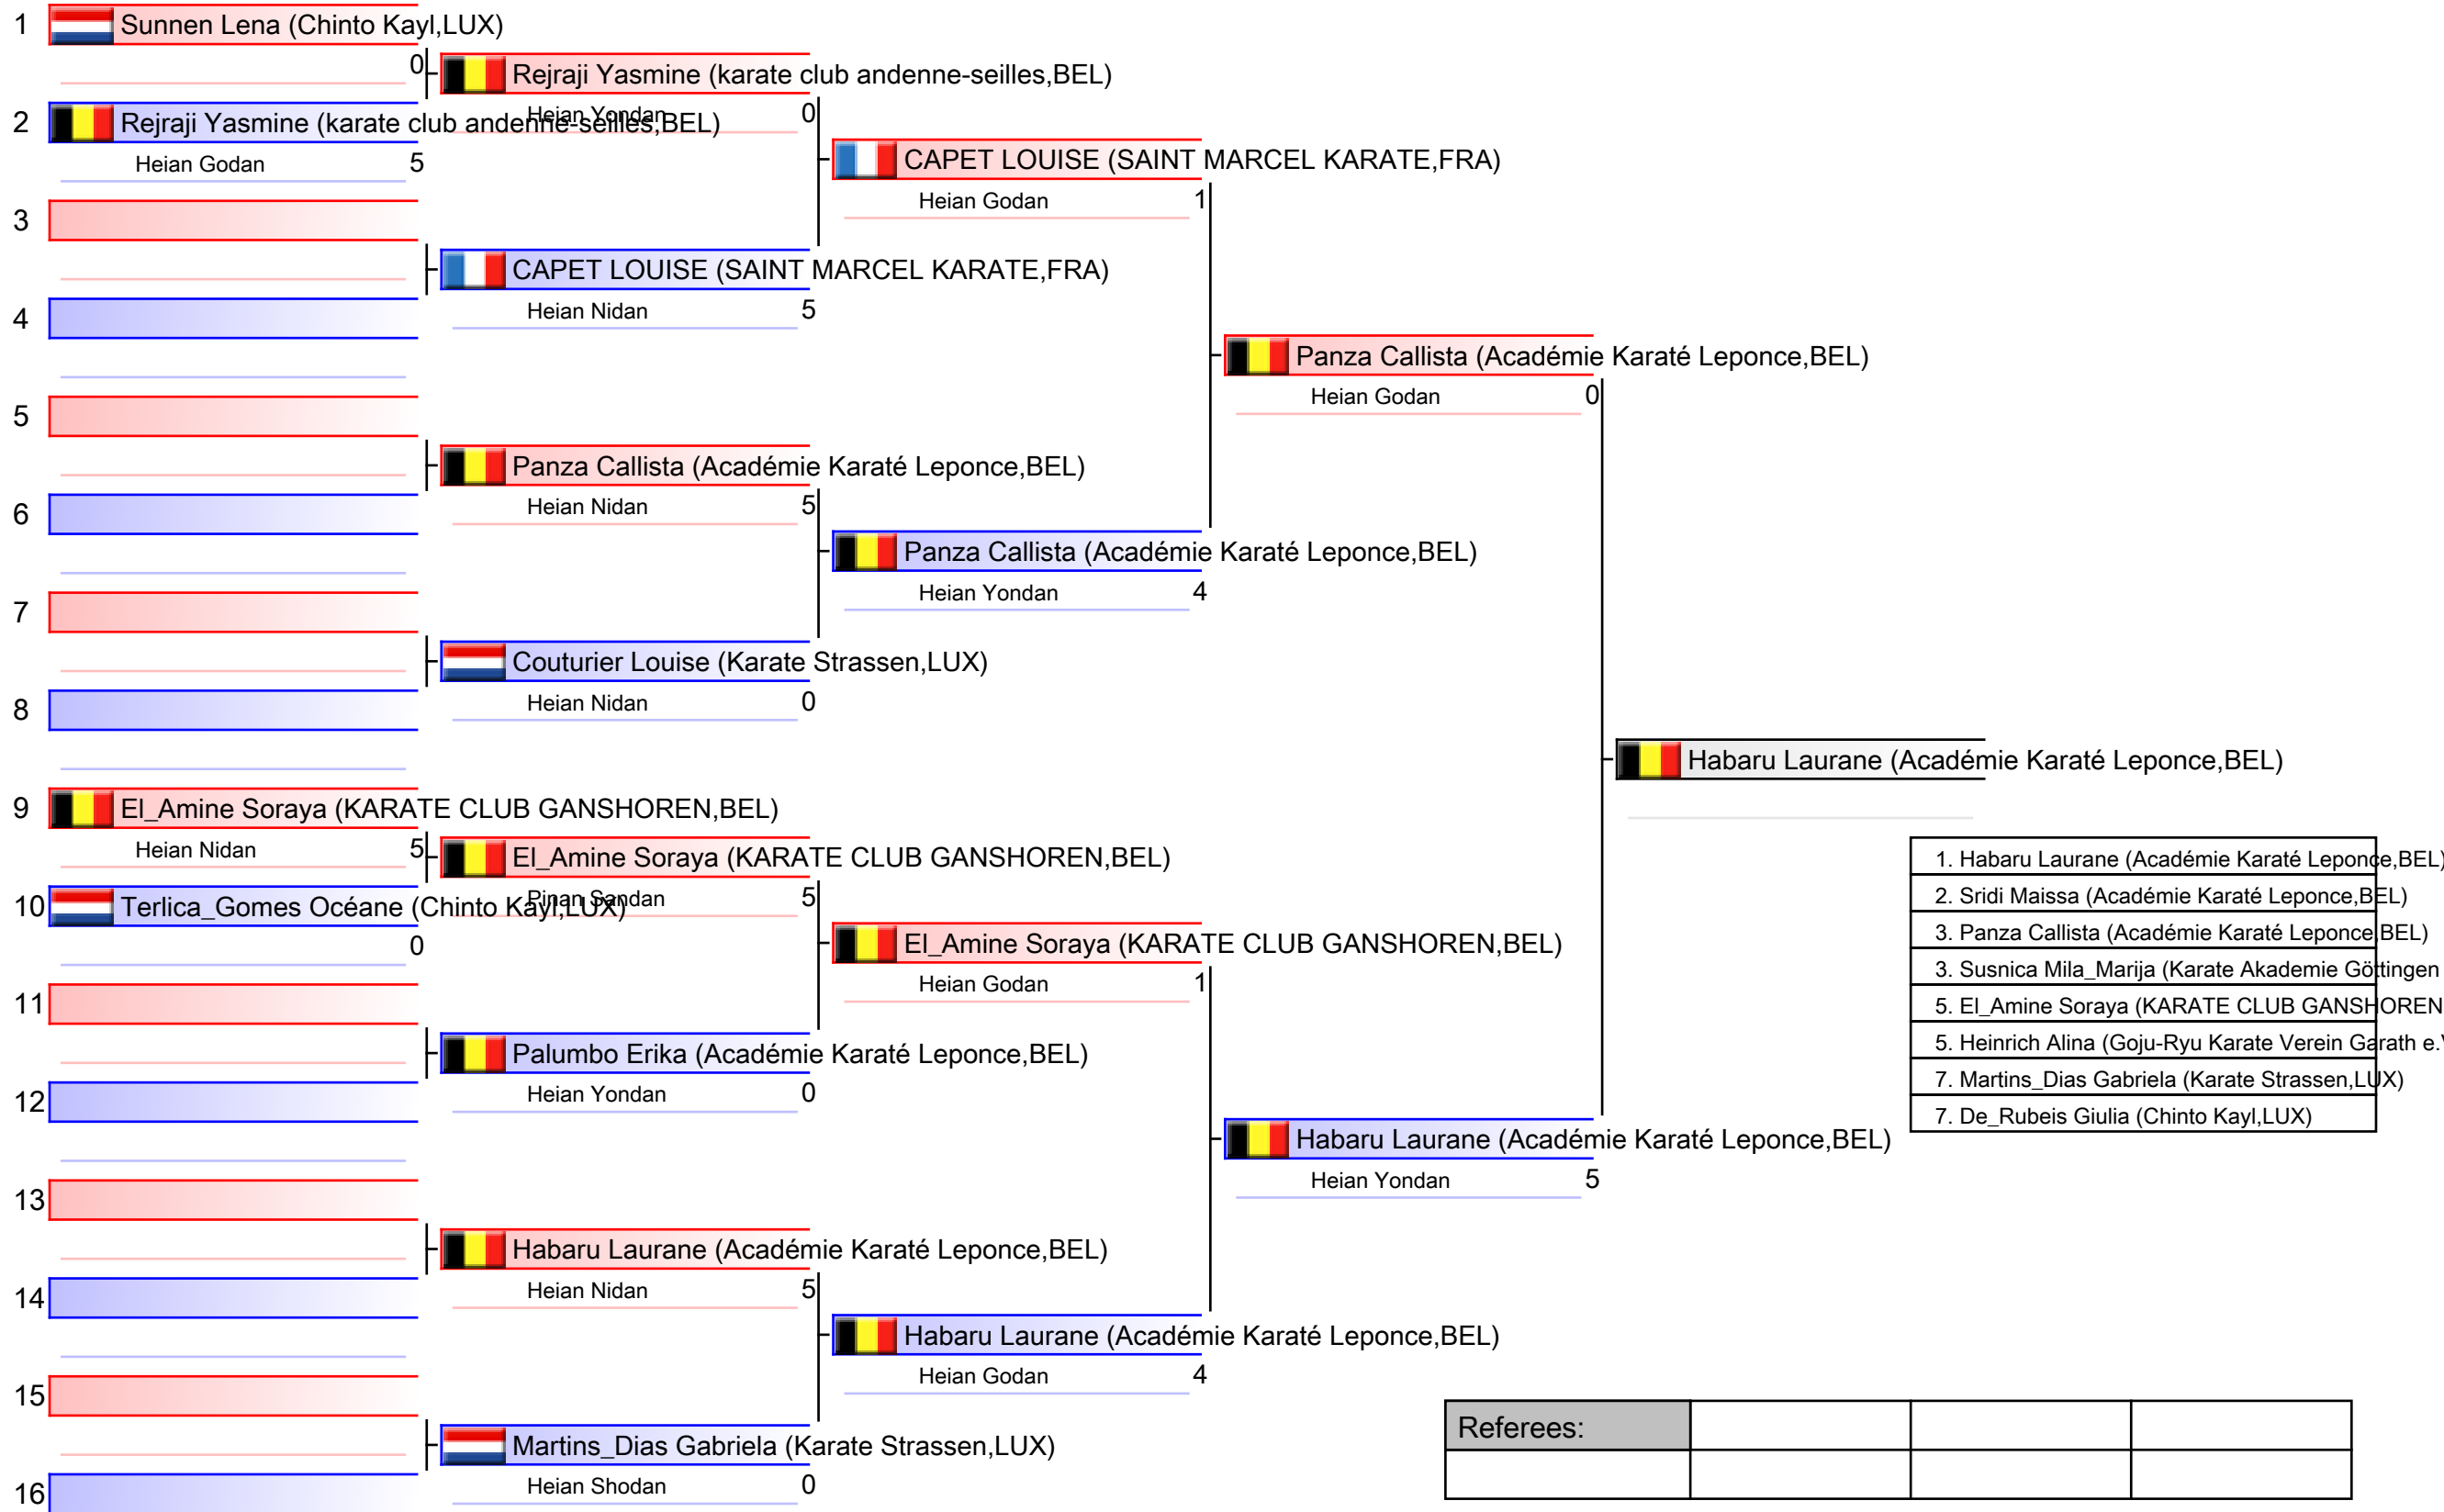

Tatami
3 11:35

Pool
1/2

Kata Female U10 [8-9 year]

13th Coupe Milon - Kata and Kumite, 4 rue Polk, 3275 Bettembourg, Luxembourg, LUX

Tatami
4 11:35

Pool
2/2

Kata Female U12 [10-11 year]

13th Coupe Milon - Kata and Kumite, 4 rue Polk, 3275 Bettembourg, Luxembourg, LUX