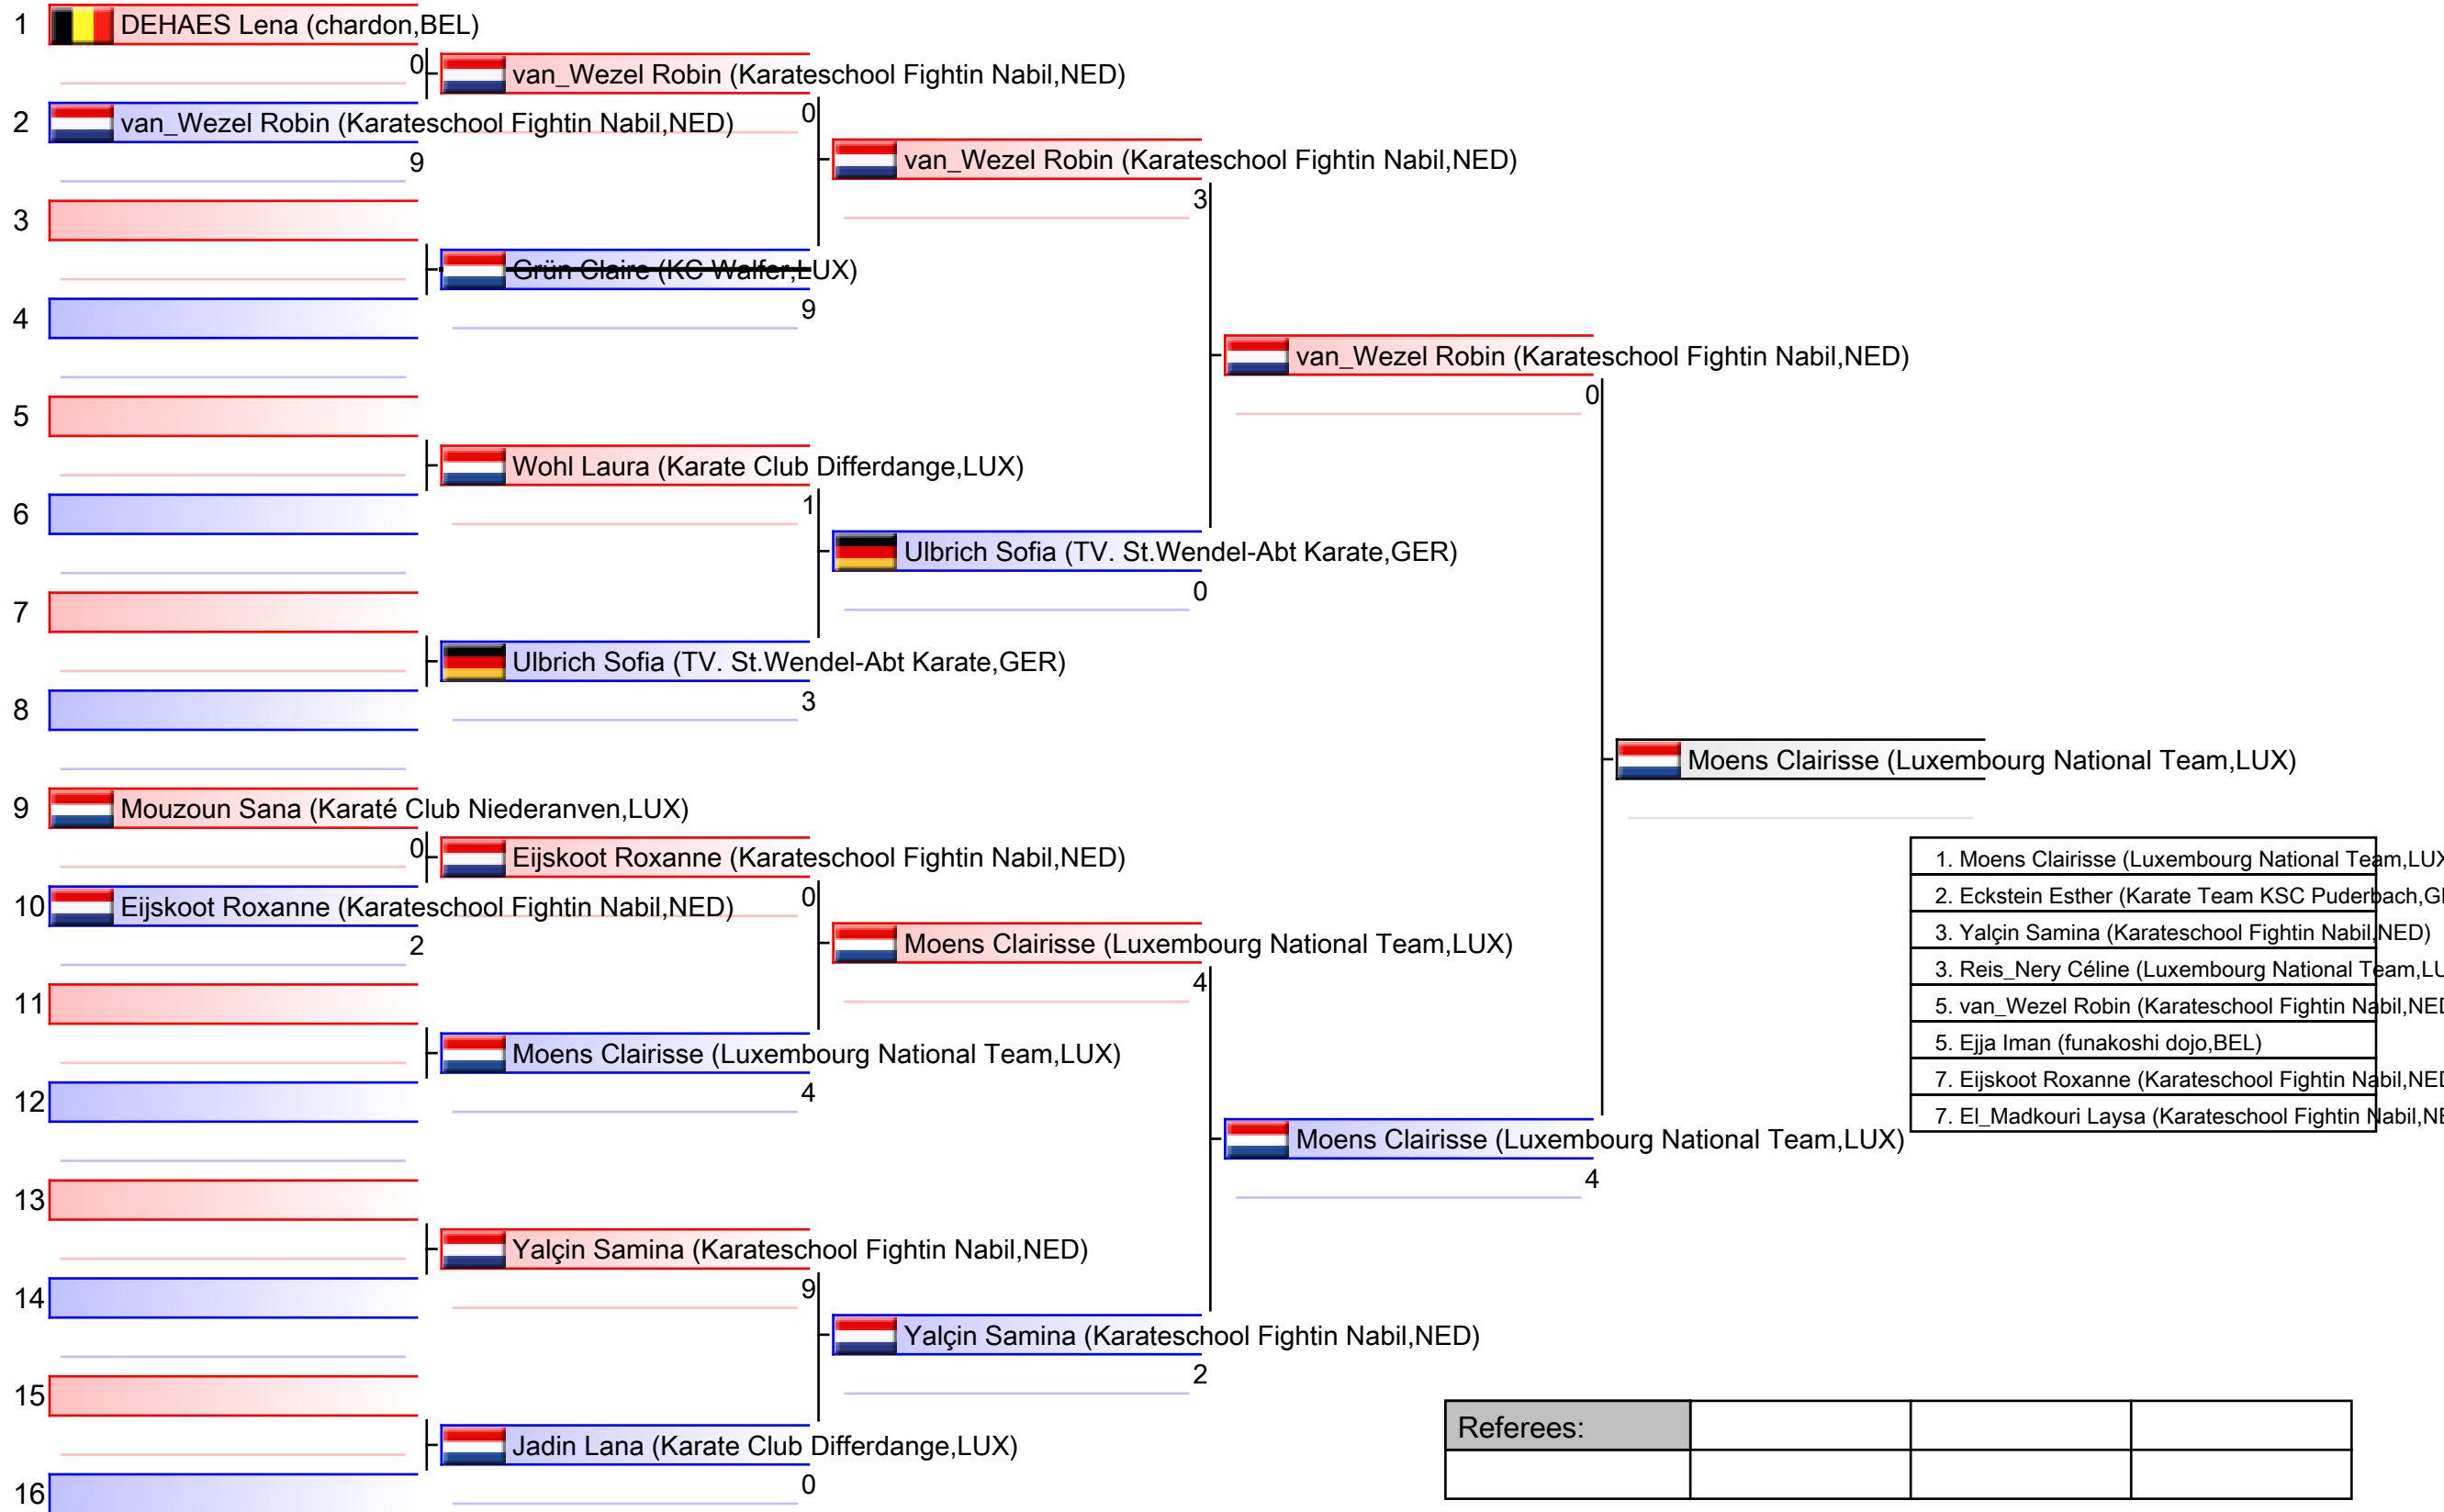

Kumite Female U14 -45kg

13th Coupe Milon - Kata and Kumite, 4 rue Polk, 3275 Bettembourg, Luxembourg, LUX

Tatami
1 14:50

Pool
2/2

1. Moens Clairisse (Luxembourg National Team, LUX)
2. Eckstein Esther (Karate Team KSC Puderbach, GER)
3. Yalçin Samina (Karateschool Fightin Nabil, NED)
3. Reis_Nery Céline (Luxembourg National Team, LUX)
5. van_Wezel Robin (Karateschool Fightin Nabil, NED)
5. Ejja Iman (funakoshi dojo, BEL)
7. Eijskoot Roxanne (Karateschool Fightin Nabil, NED)
7. El_Madkouri Laysa (Karateschool Fightin Nabil, NED)

Referees: