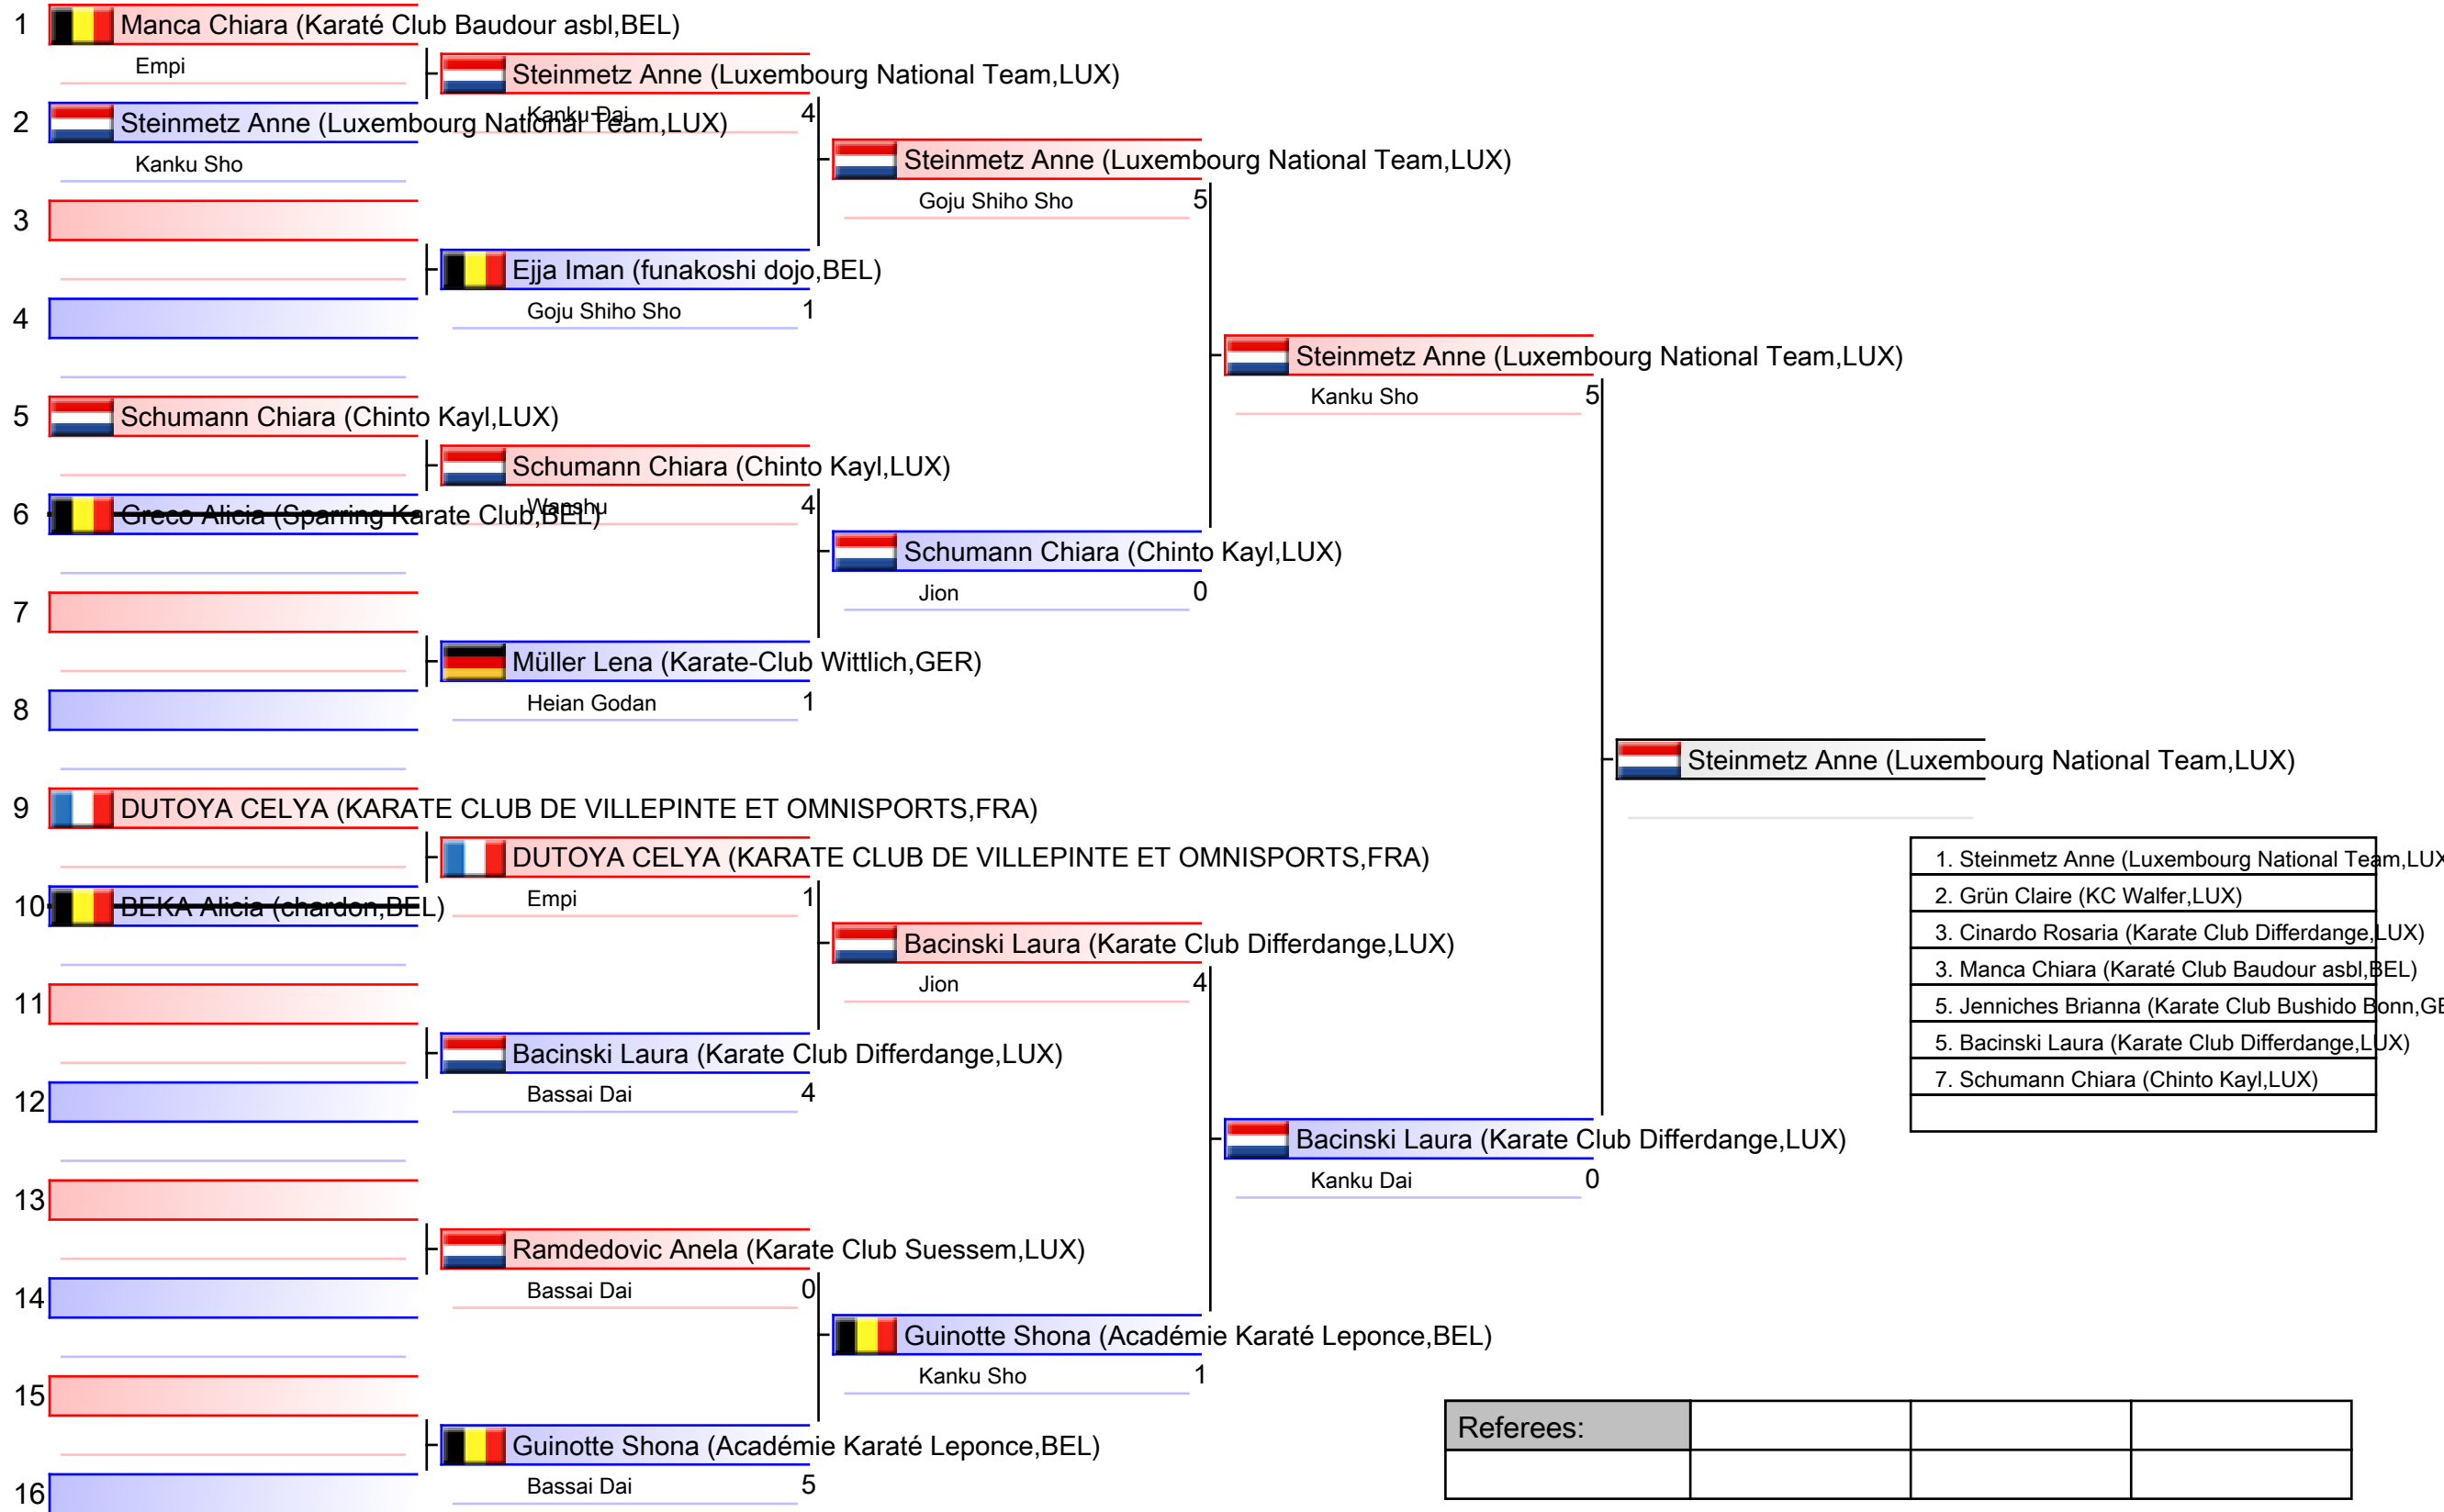

Kata Female U14 [12-13 year]

13th Coupe Milon - Kata and Kumite, 4 rue Polk, 3275 Bettembourg, Luxembourg, LUX

Tatami
1 11:15

Pool
1/2