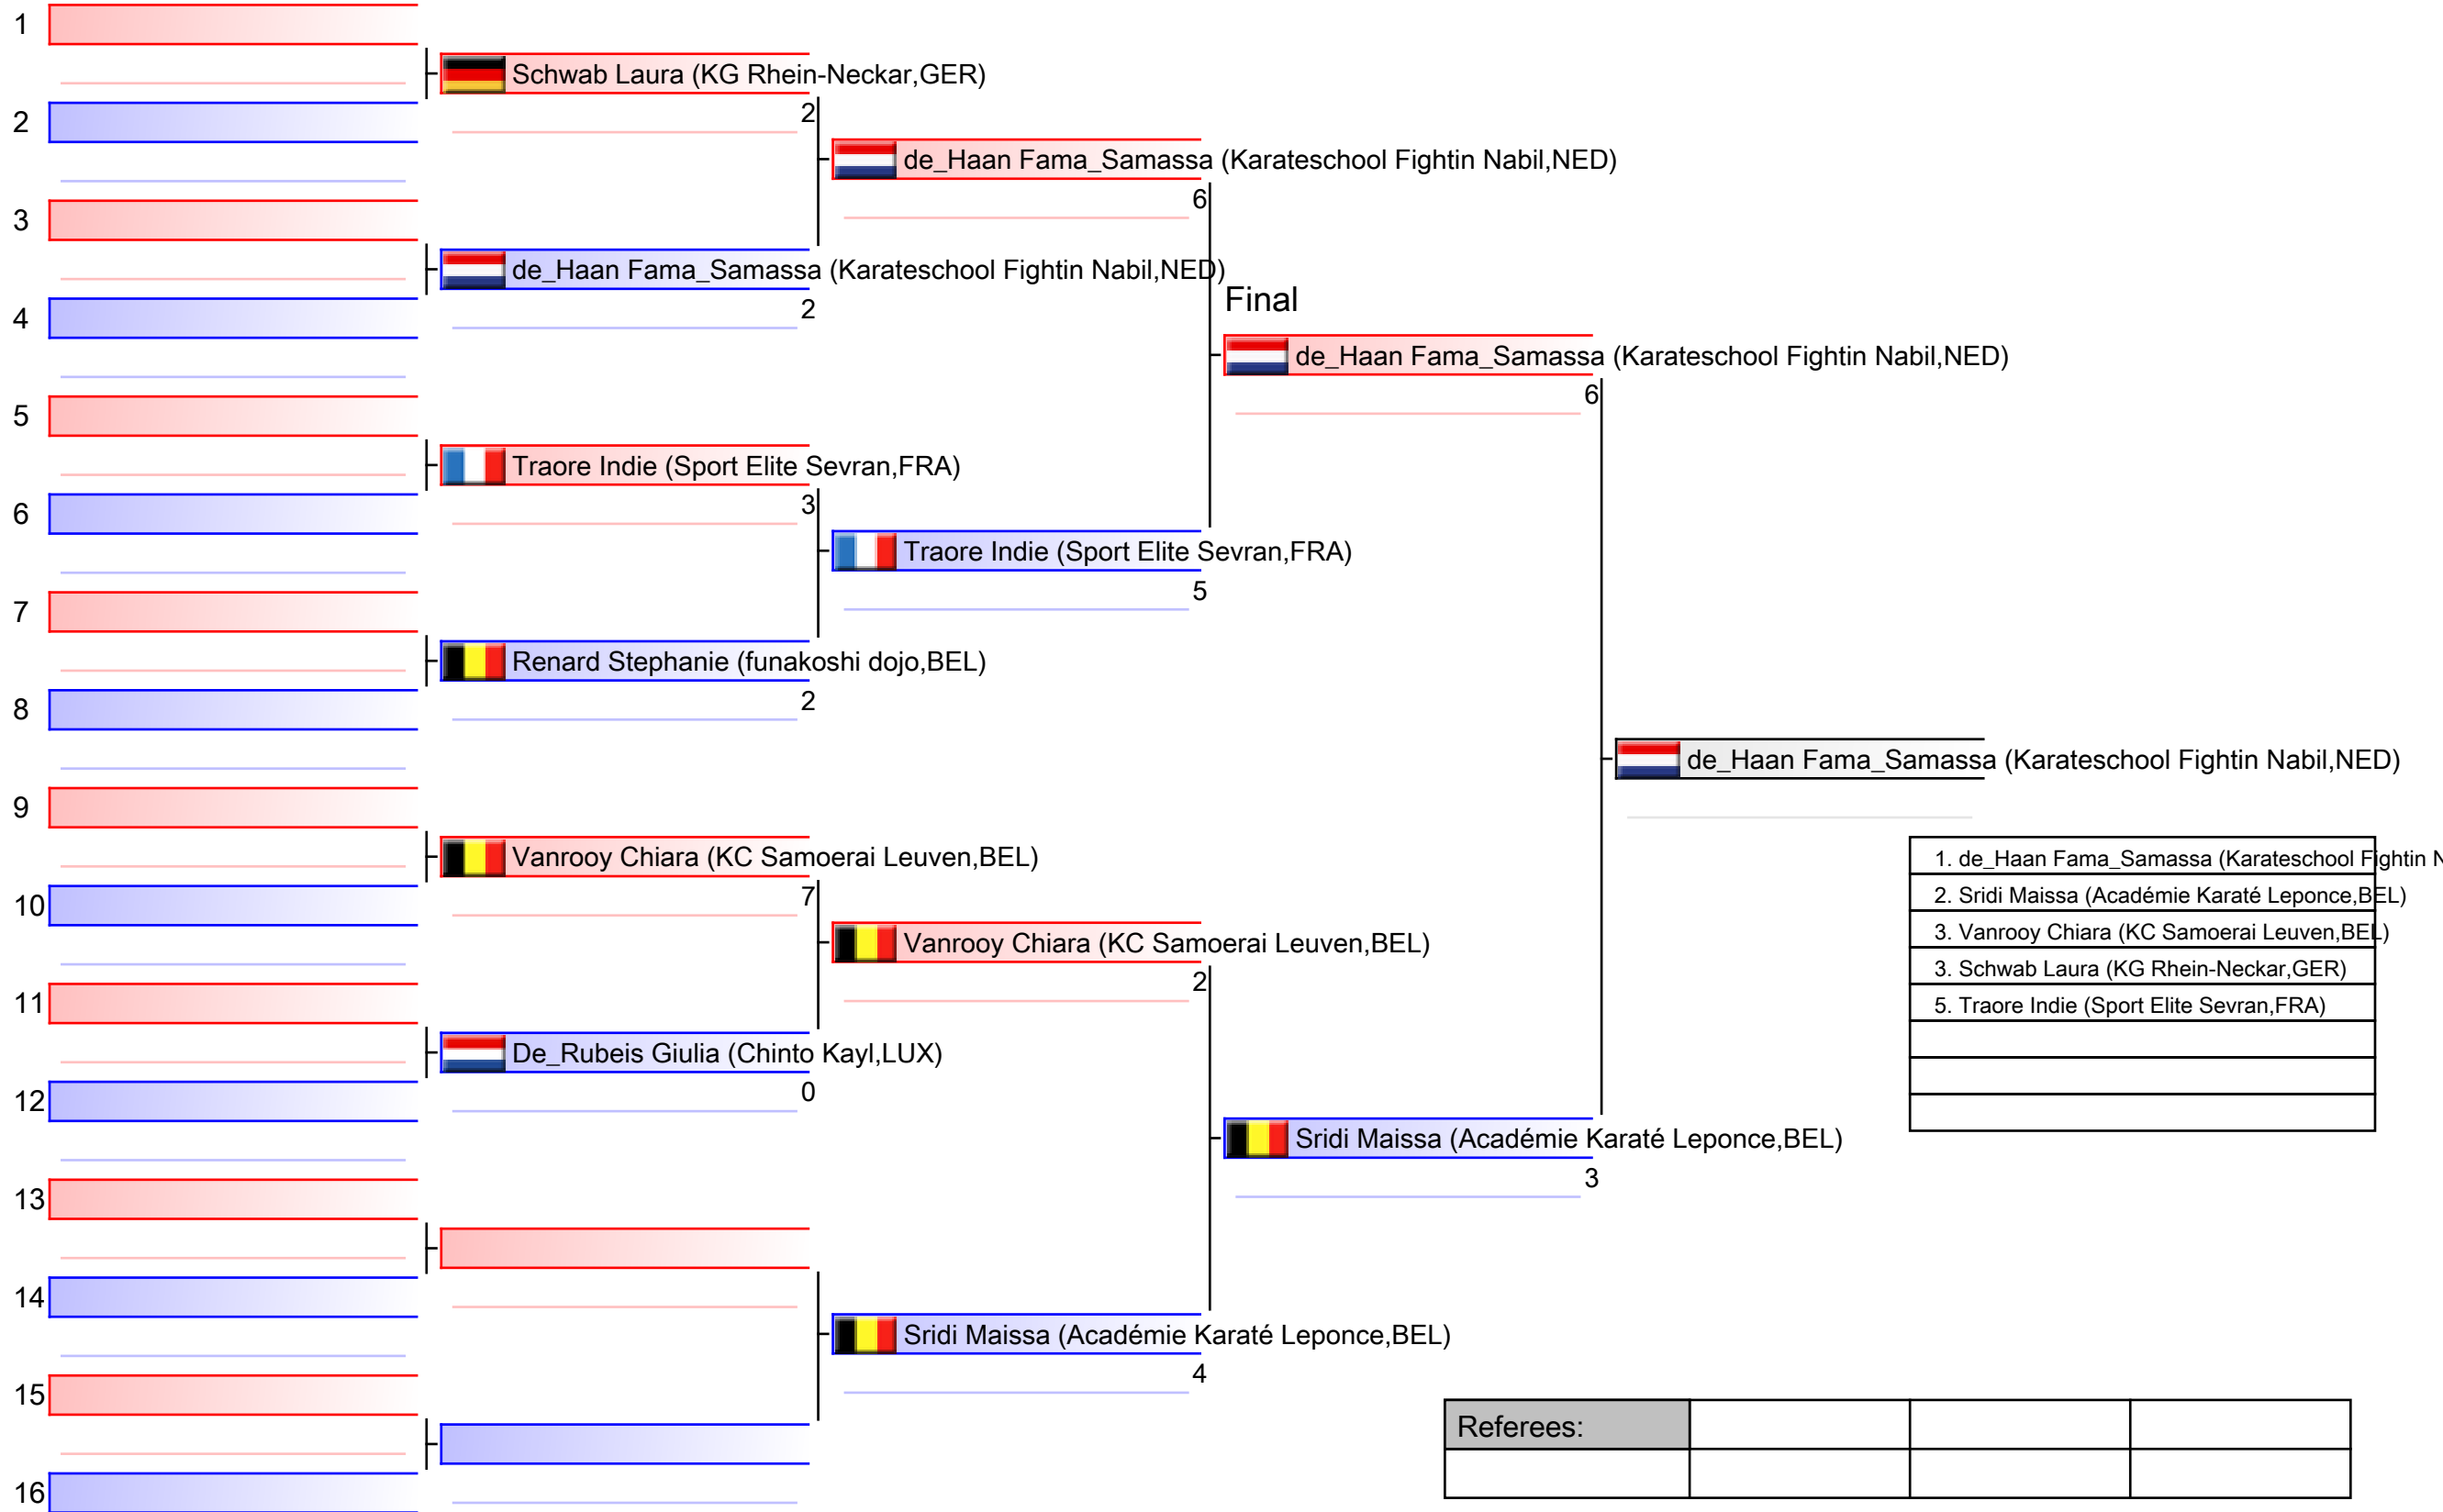

Kumite Female U10 -35kg

13th Coupe Milon - Kata and Kumite, 4 rue Polk, 3275 Bettembourg, Luxembourg, LUX

Tatami
4 13:00

Pool
1/1