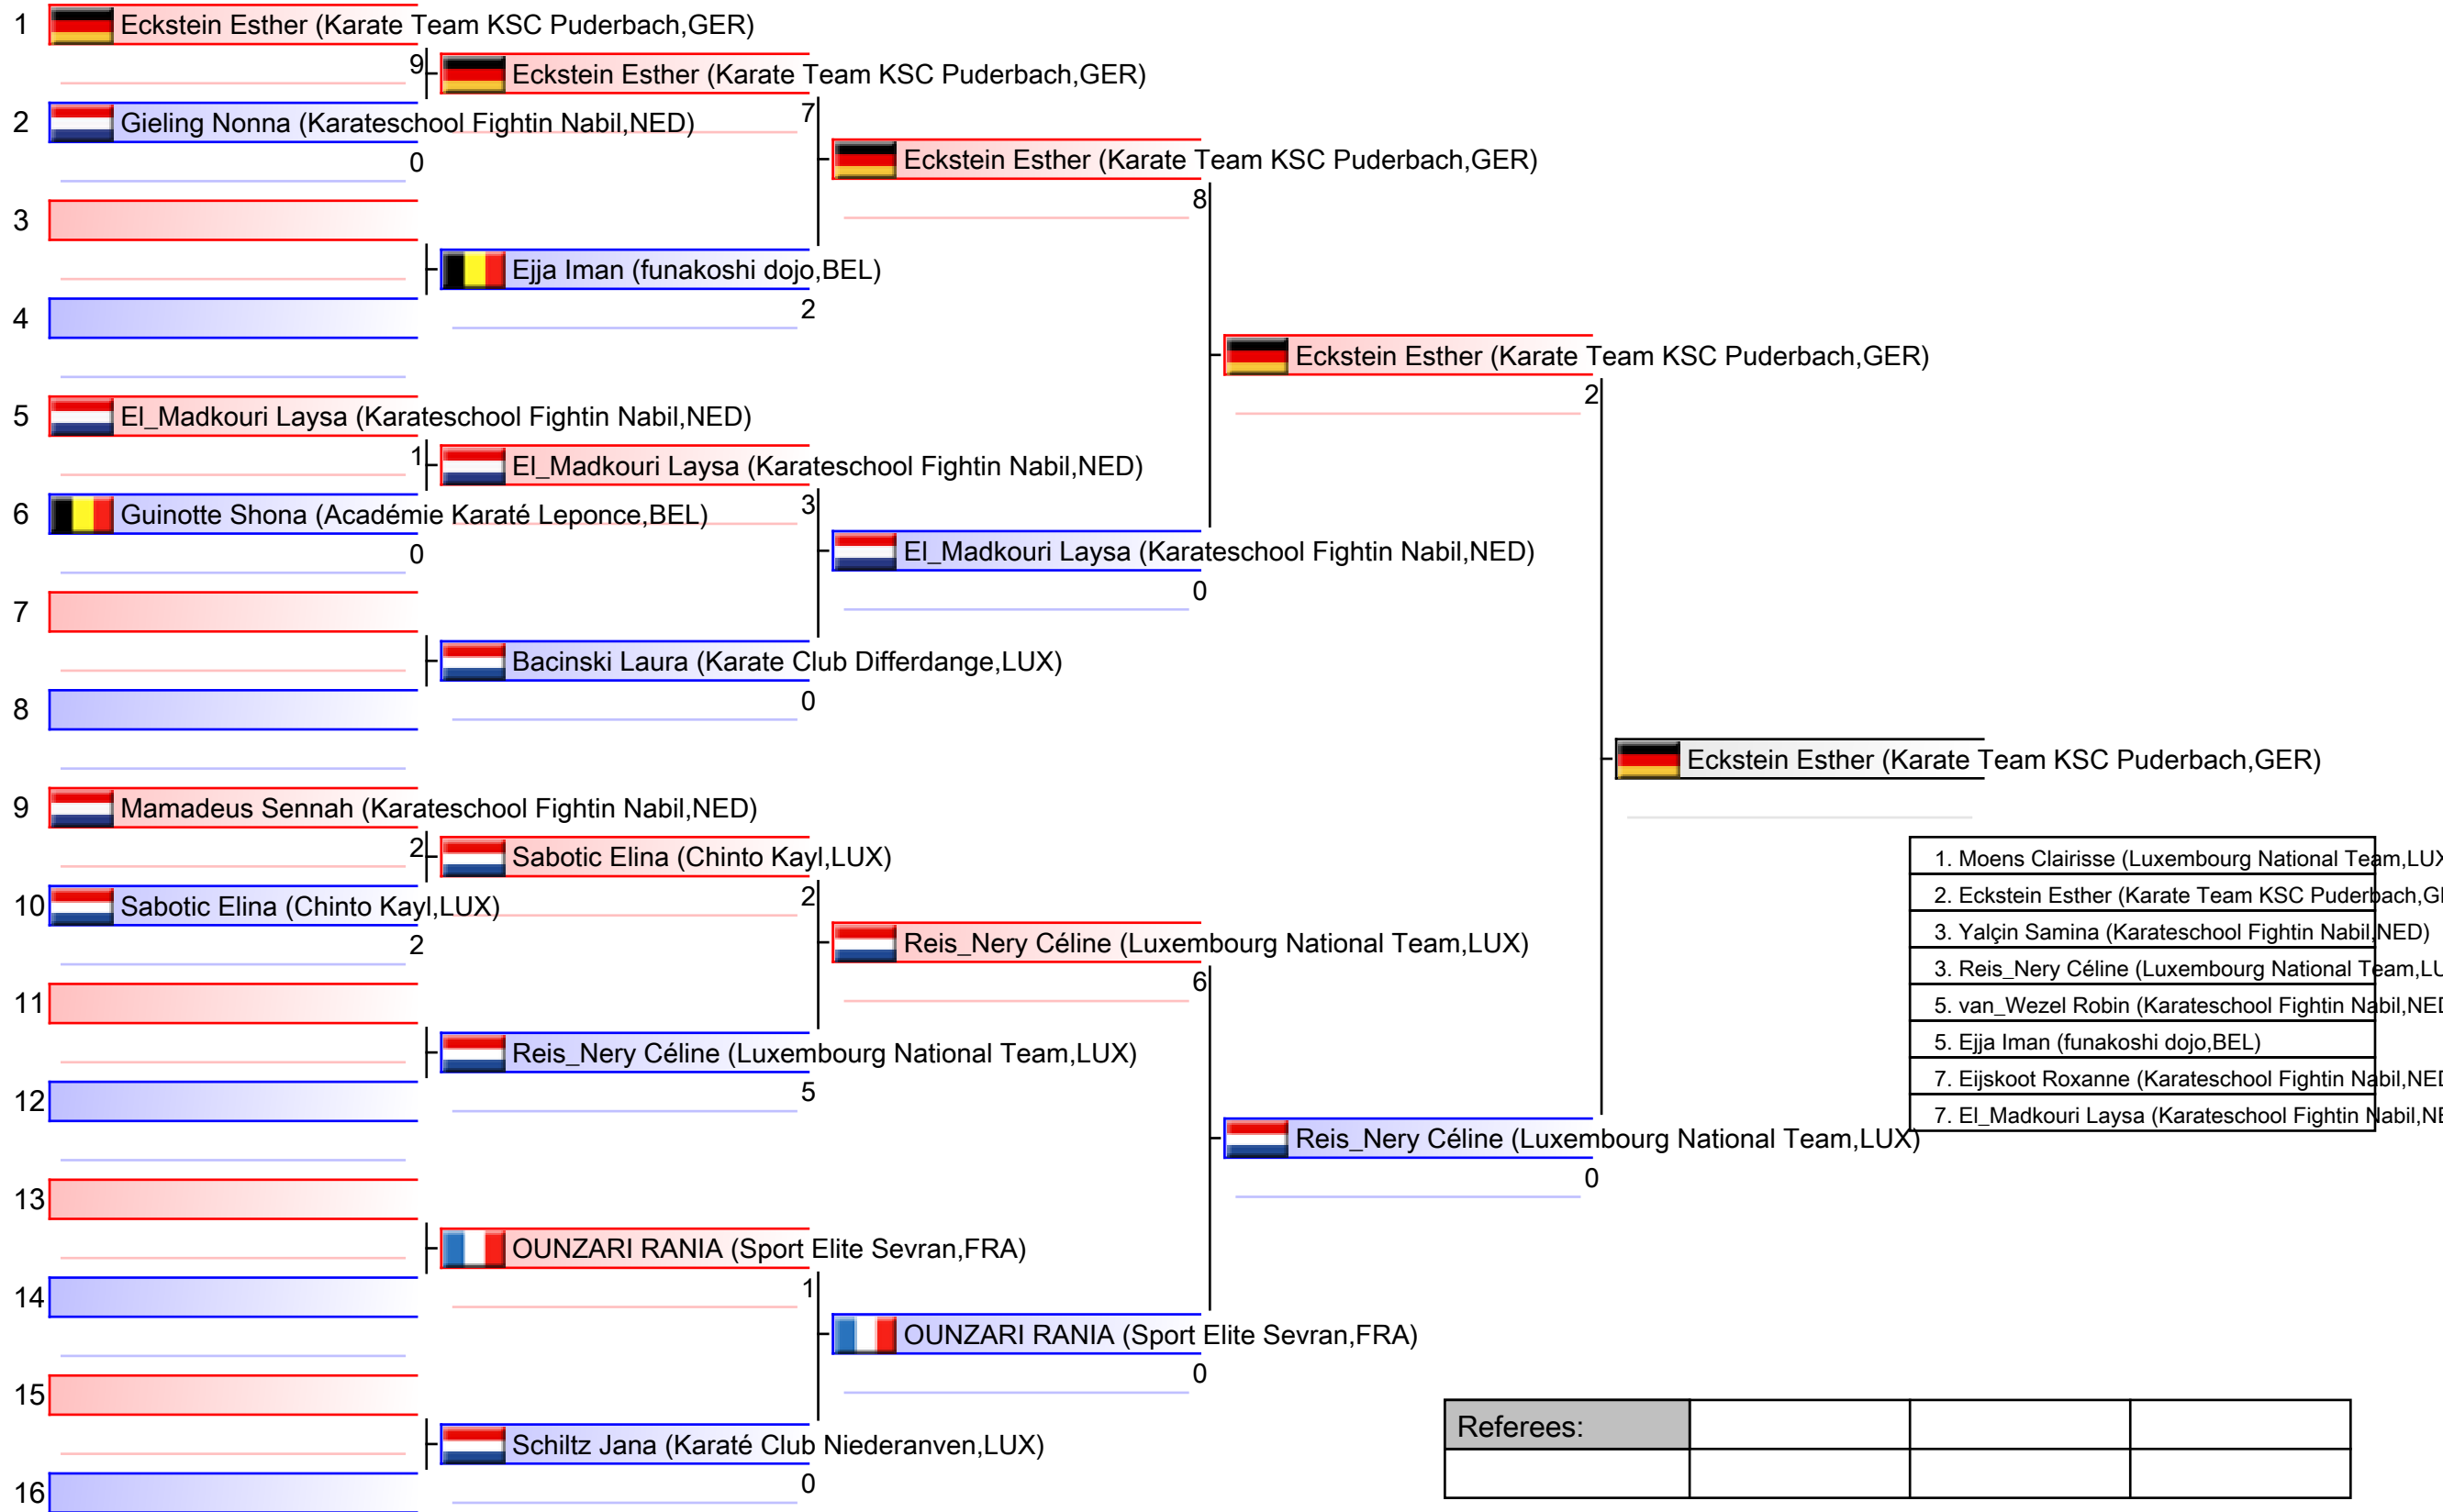

Kumite Female U14 -45kg

13th Coupe Milon - Kata and Kumite, 4 rue Polk, 3275 Bettembourg, Luxembourg, LUX

Tatami
2 14:40

Pool
1/2

1. Moens Clairisse (Luxembourg National Team,LUX)
2. Eckstein Esther (Karate Team KSC Puderbach,GER)
3. Yalçin Samina (Karateschool Fightin Nabil,NED)
3. Reis_Nery Céline (Luxembourg National Team,LUX)
5. van_Wezel Robin (Karateschool Fightin Nabil,NED)
5. Eijja Iman (funakoshi dojo,BEL)
7. Eijskoot Roxanne (Karateschool Fightin Nabil,NED)
7. El_Madkouri Laysa (Karateschool Fightin Nabil,NED)

Referees: