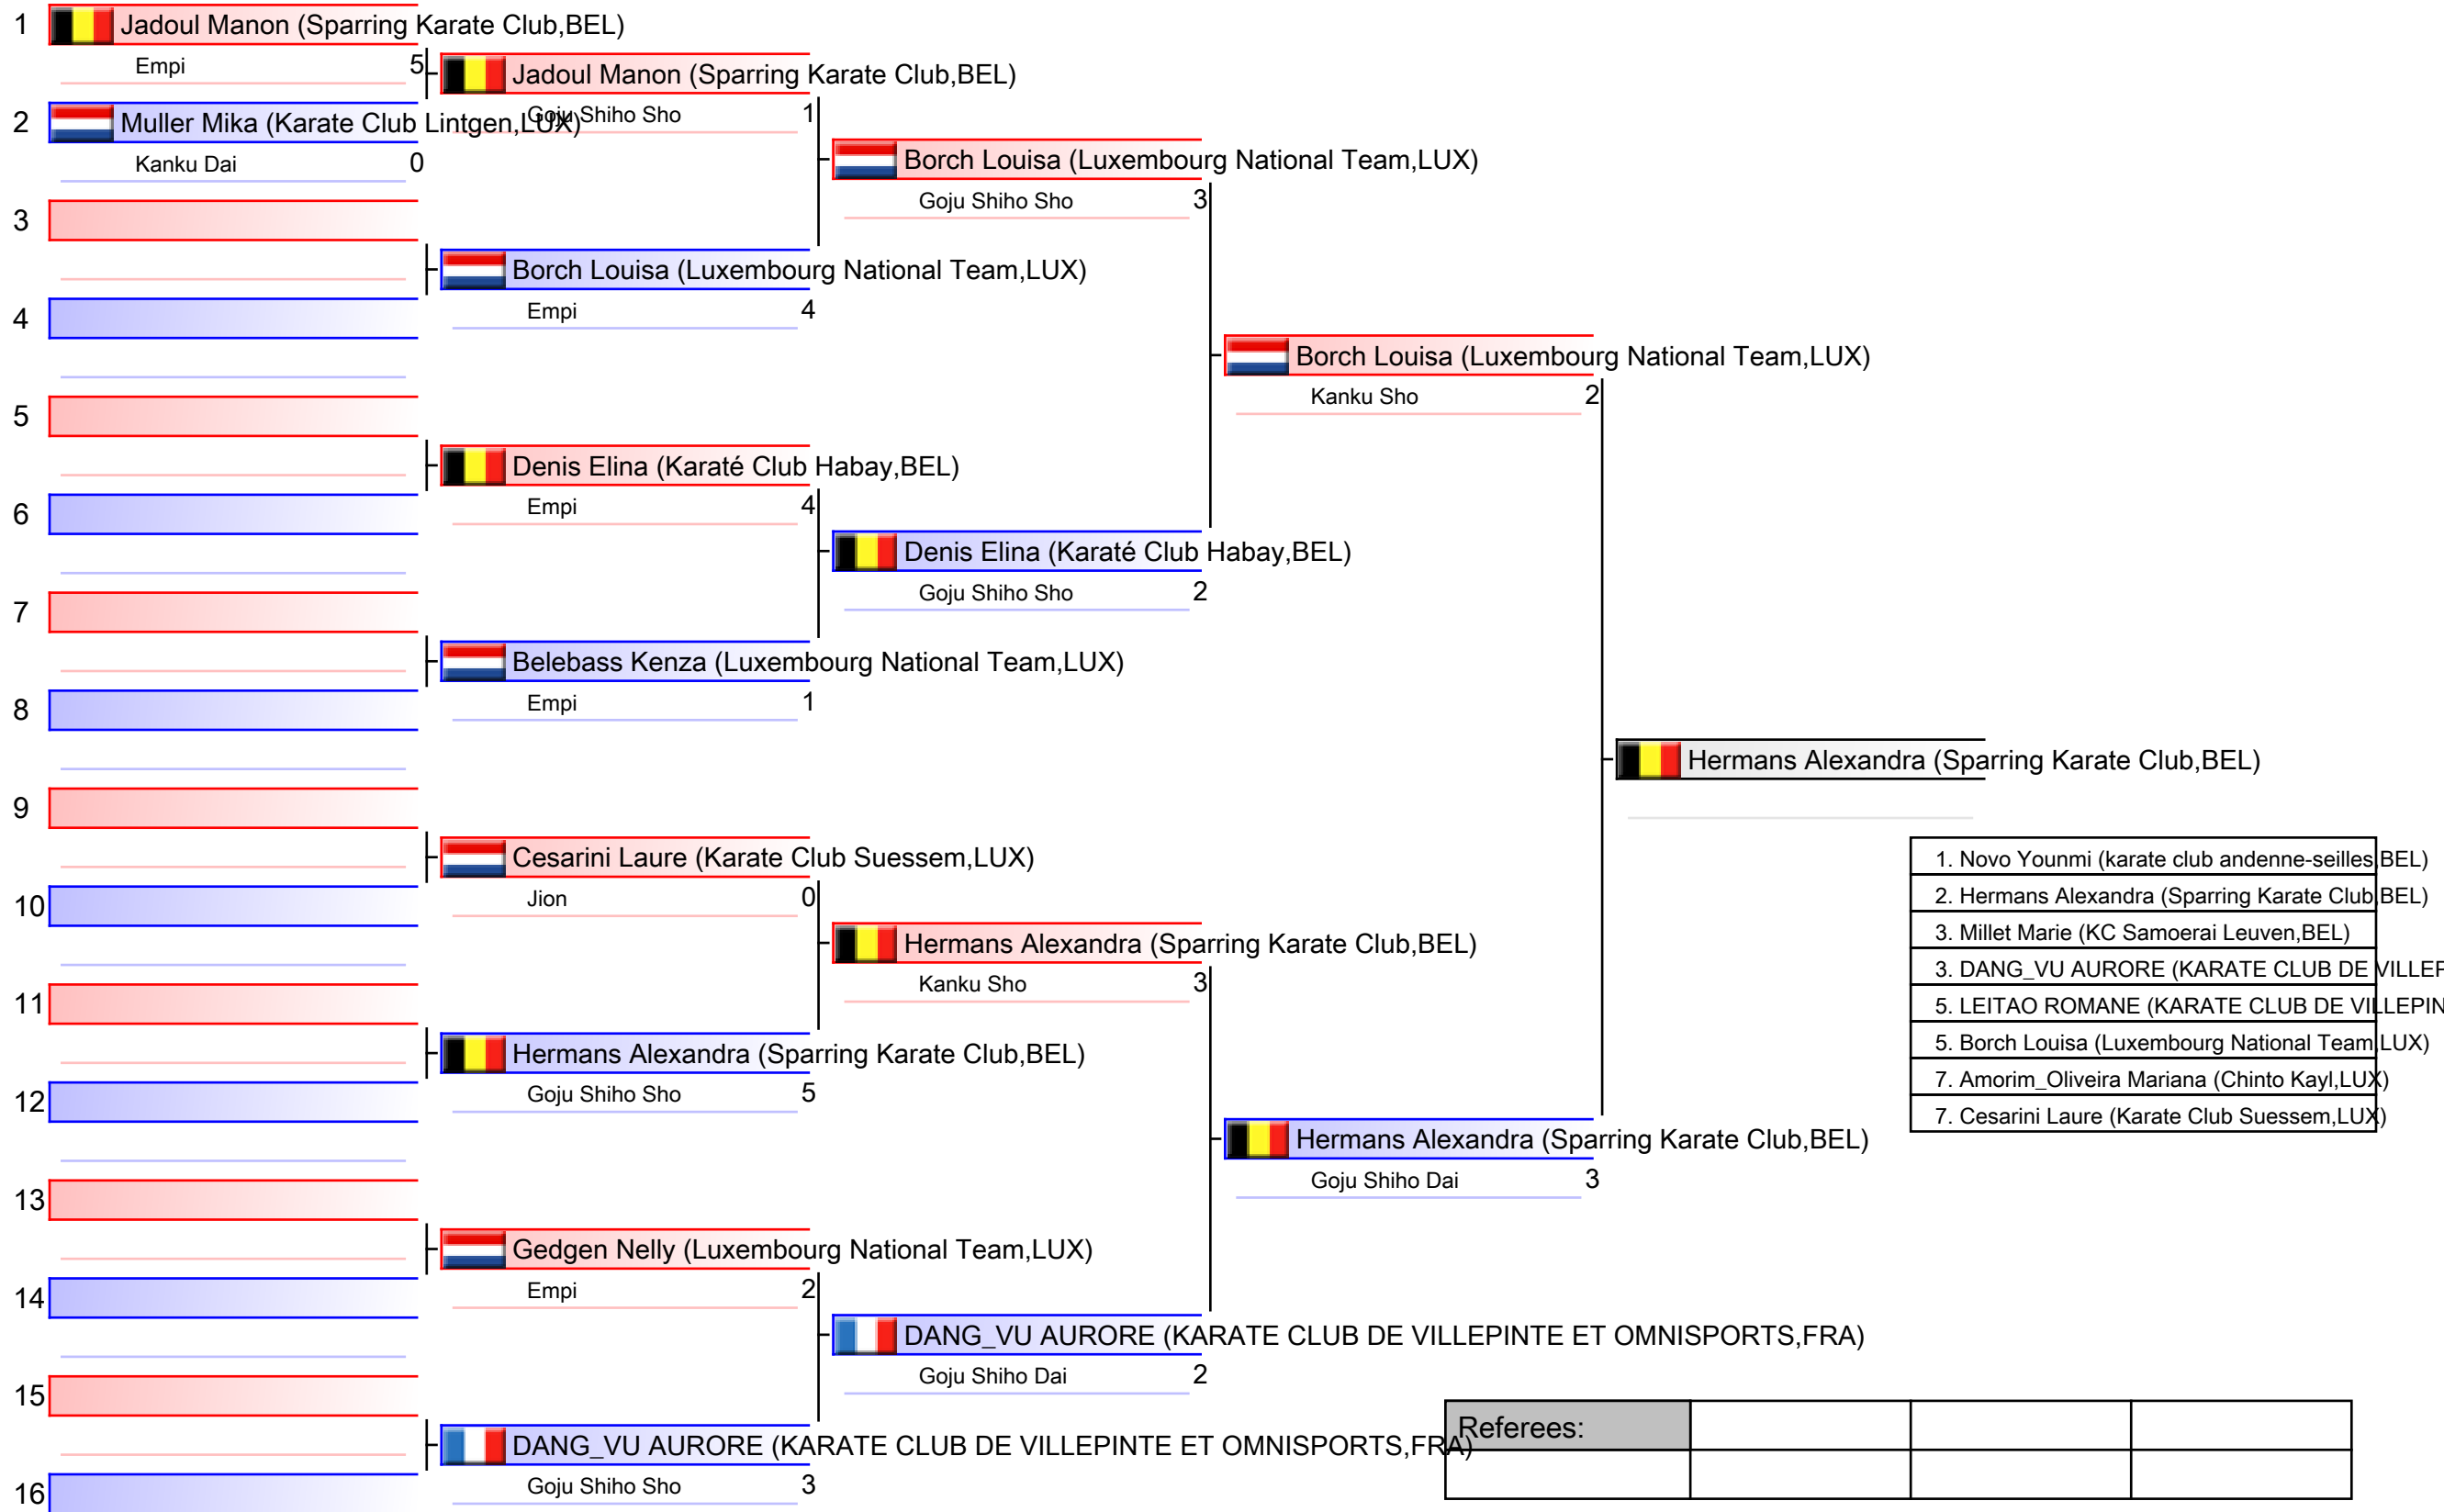

Kata Female U16 [14-15 year]

13th Coupe Milon - Kata and Kumite, 4 rue Polk, 3275 Bettembourg, Luxembourg, LUX

Tatami
4 09:25

Pool
2/2