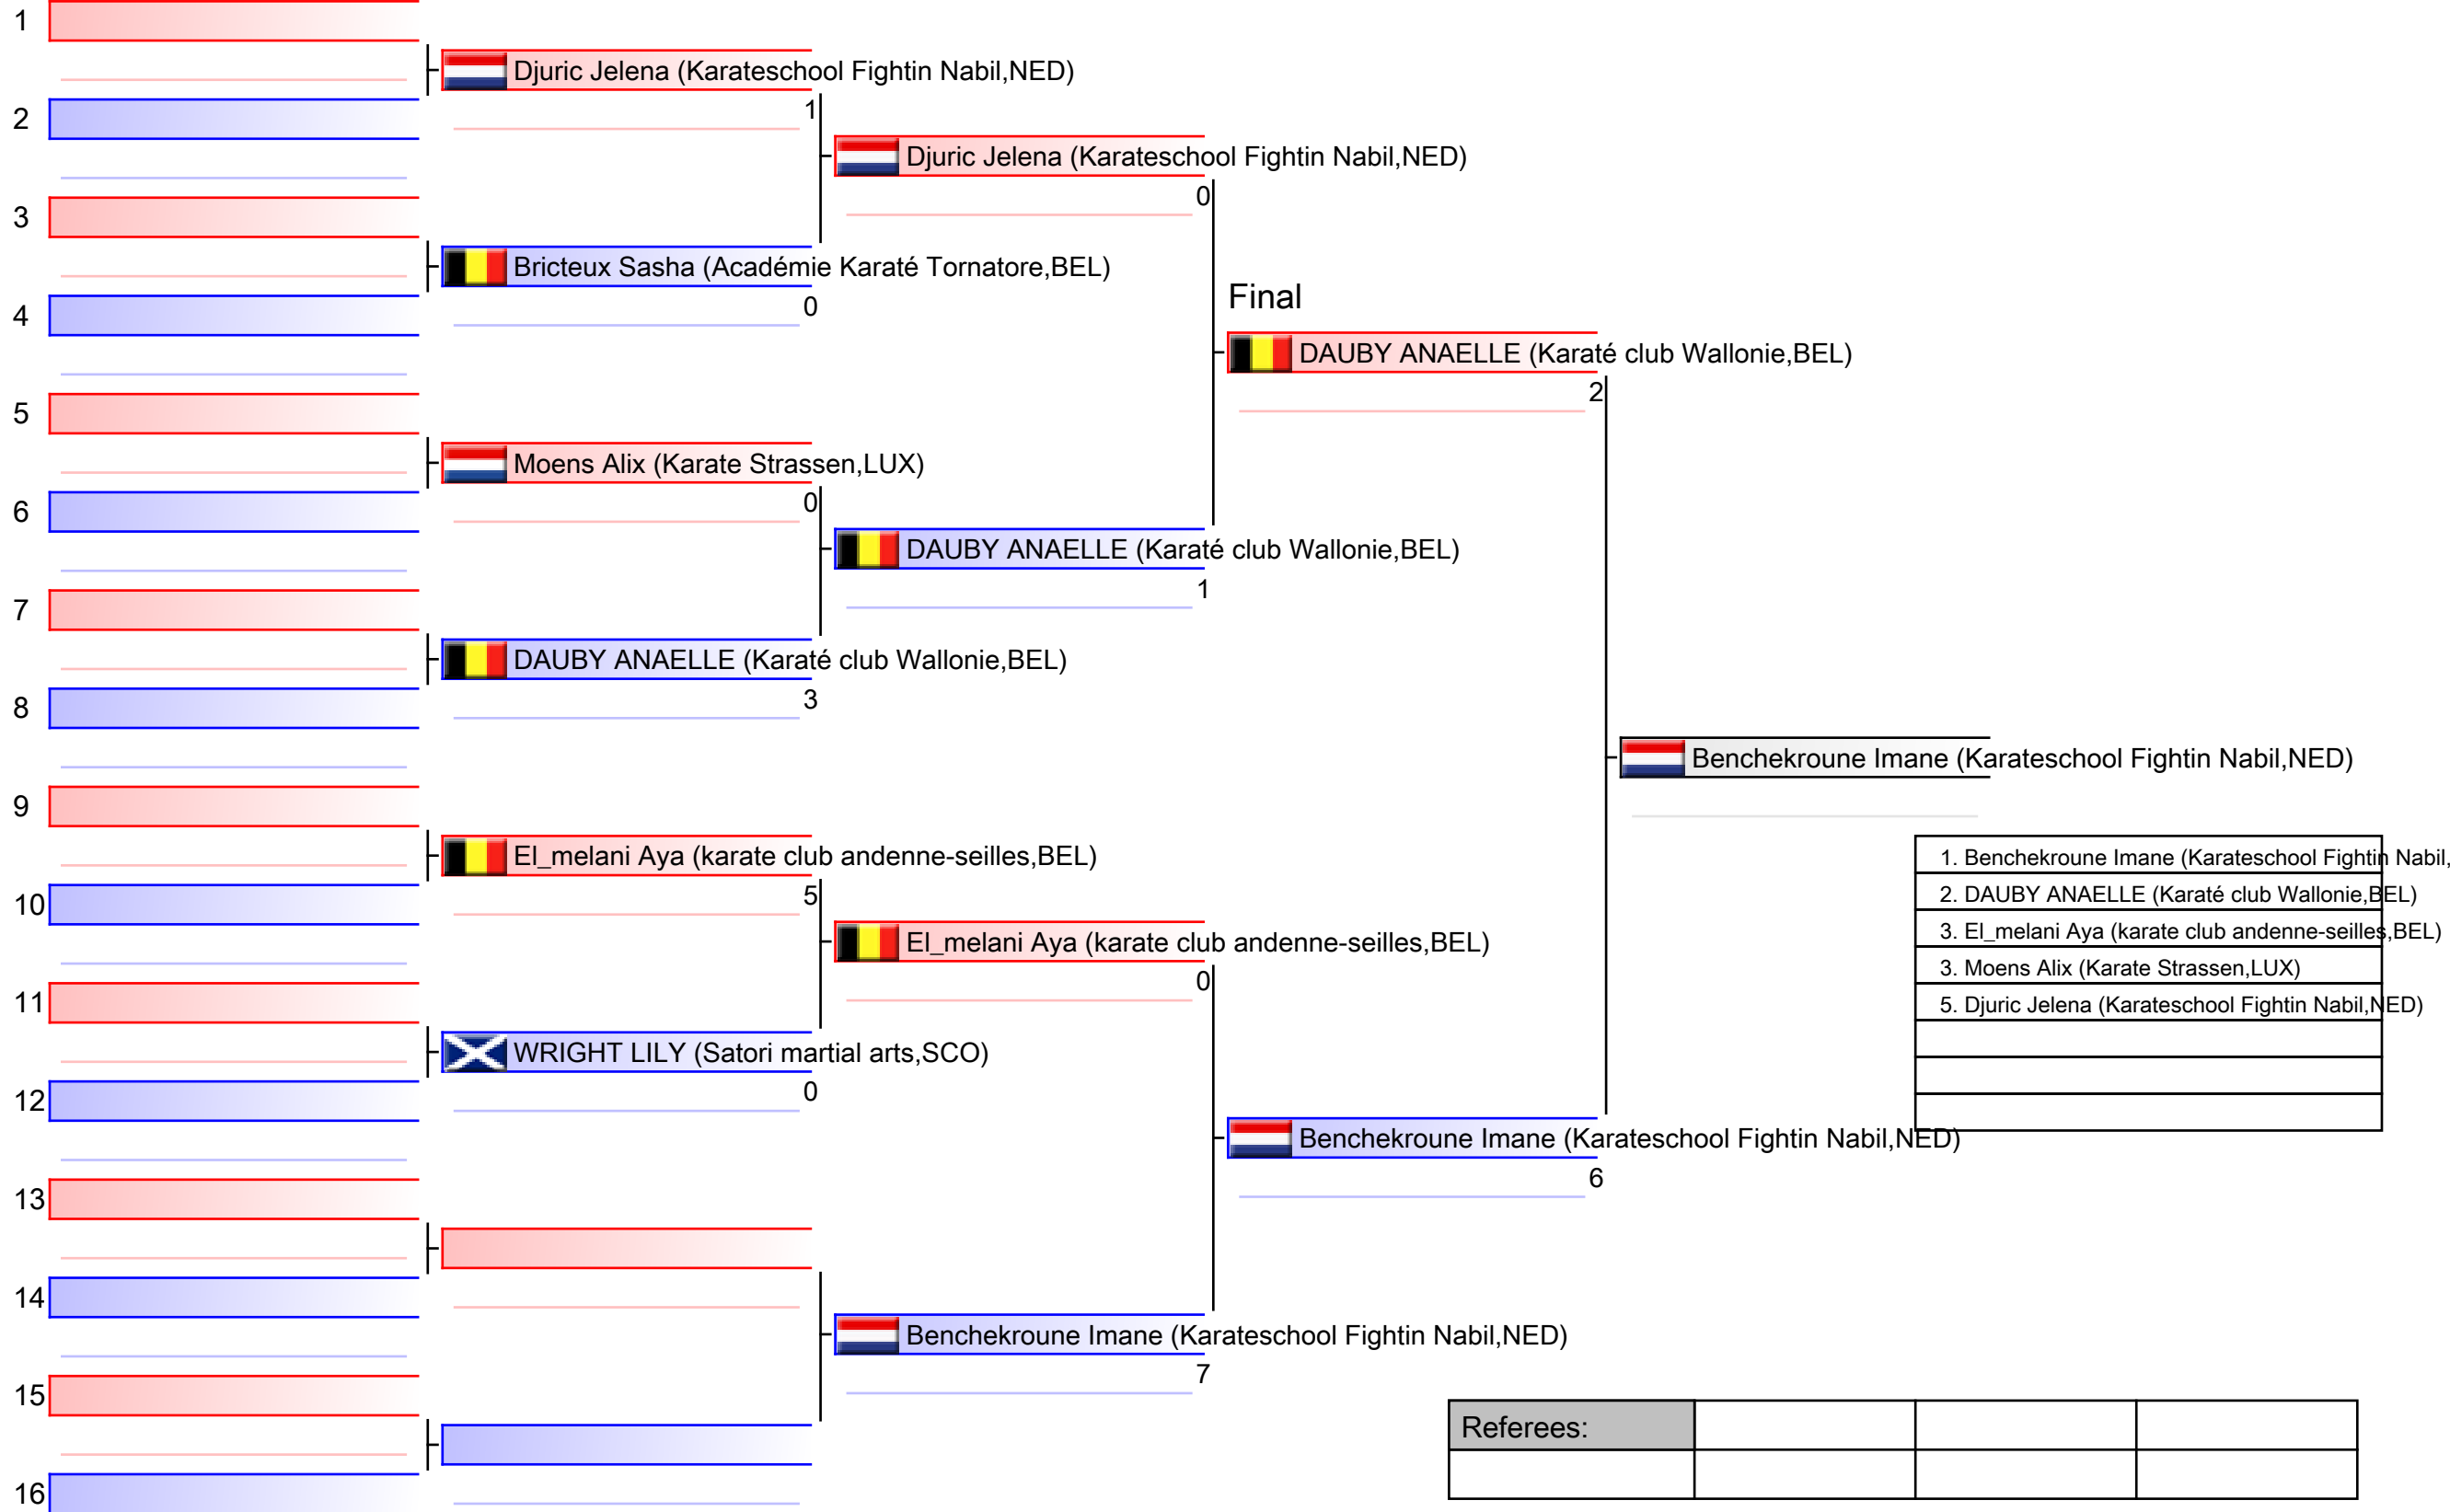

Kumite Female U12 -35kg

13th Coupe Milon - Kata and Kumite, 4 rue Polk, 3275 Bettembourg, Luxembourg, LUX

Tatami
4 13:30

Pool
1/1