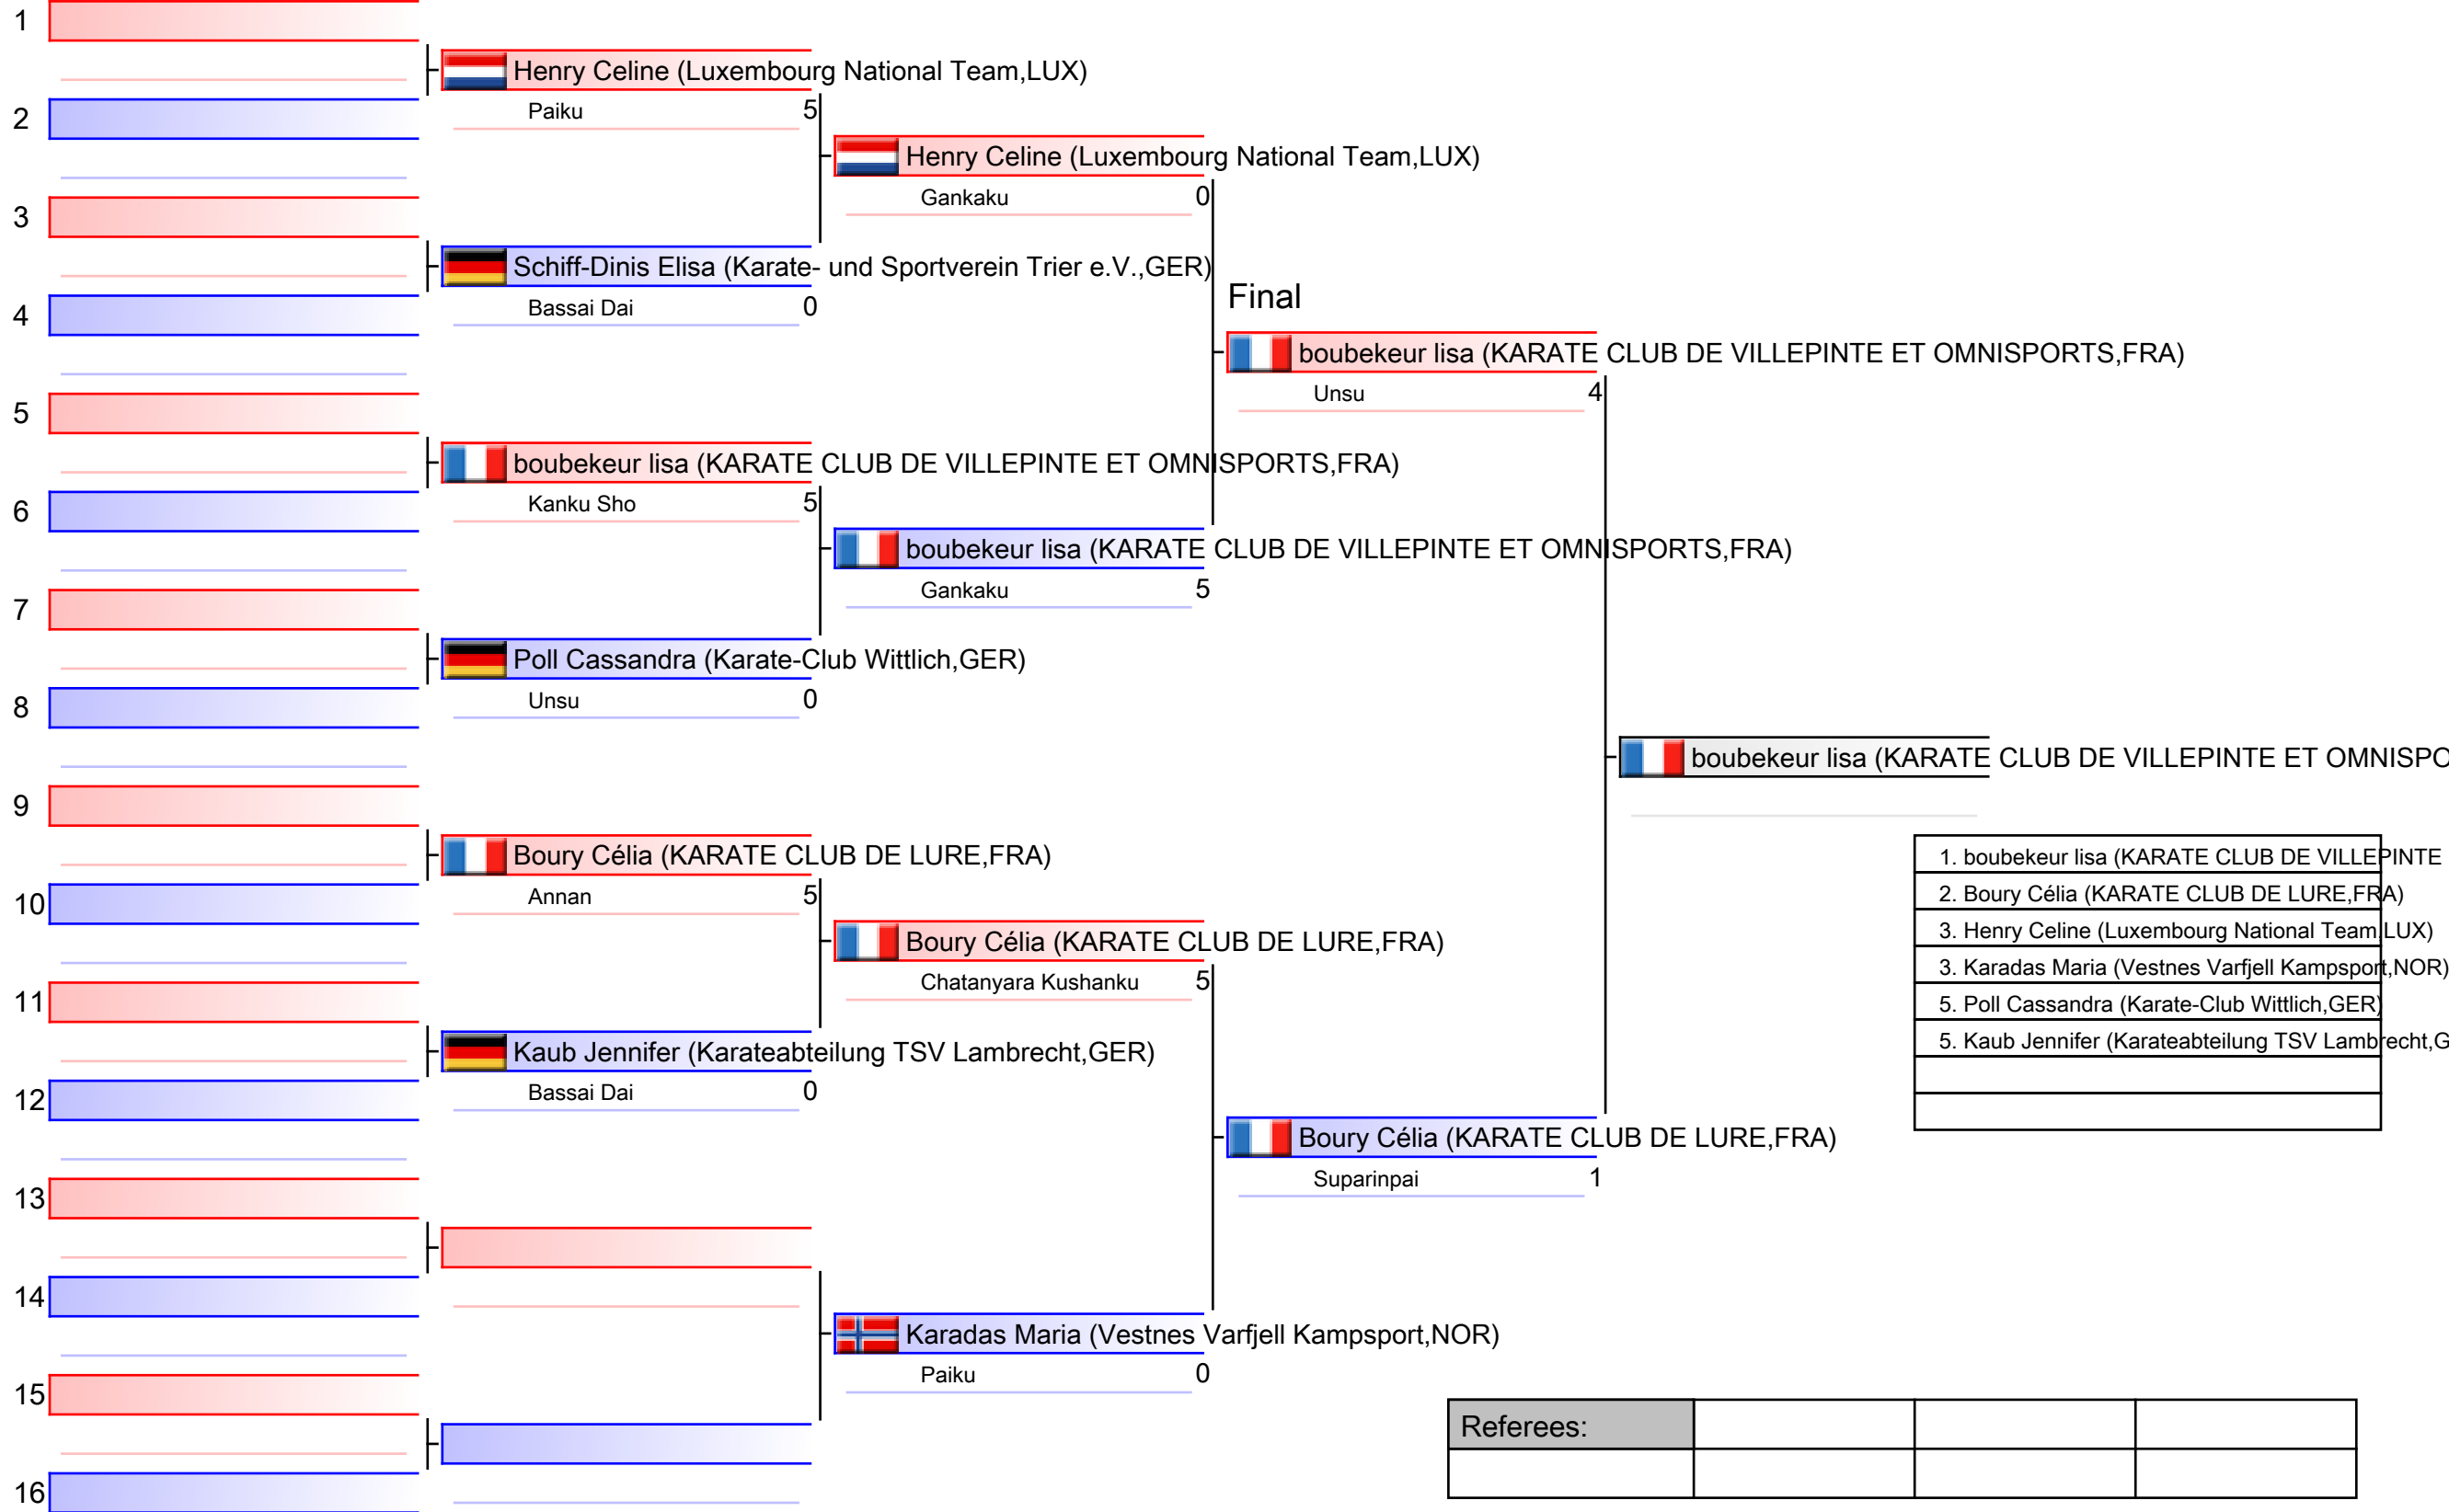

Kata Female Senior [+18 year]

13th Coupe Milon - Kata and Kumite, 4 rue Polk, 3275 Bettembourg, Luxembourg, LUX

Tatami
4 08:30

Pool
1/1

Referees:			

Kata Female U10 [8-9 year]

13th Coupe Milon - Kata and Kumite, 4 rue Polk, 3275 Bettembourg, Luxembourg, LUX