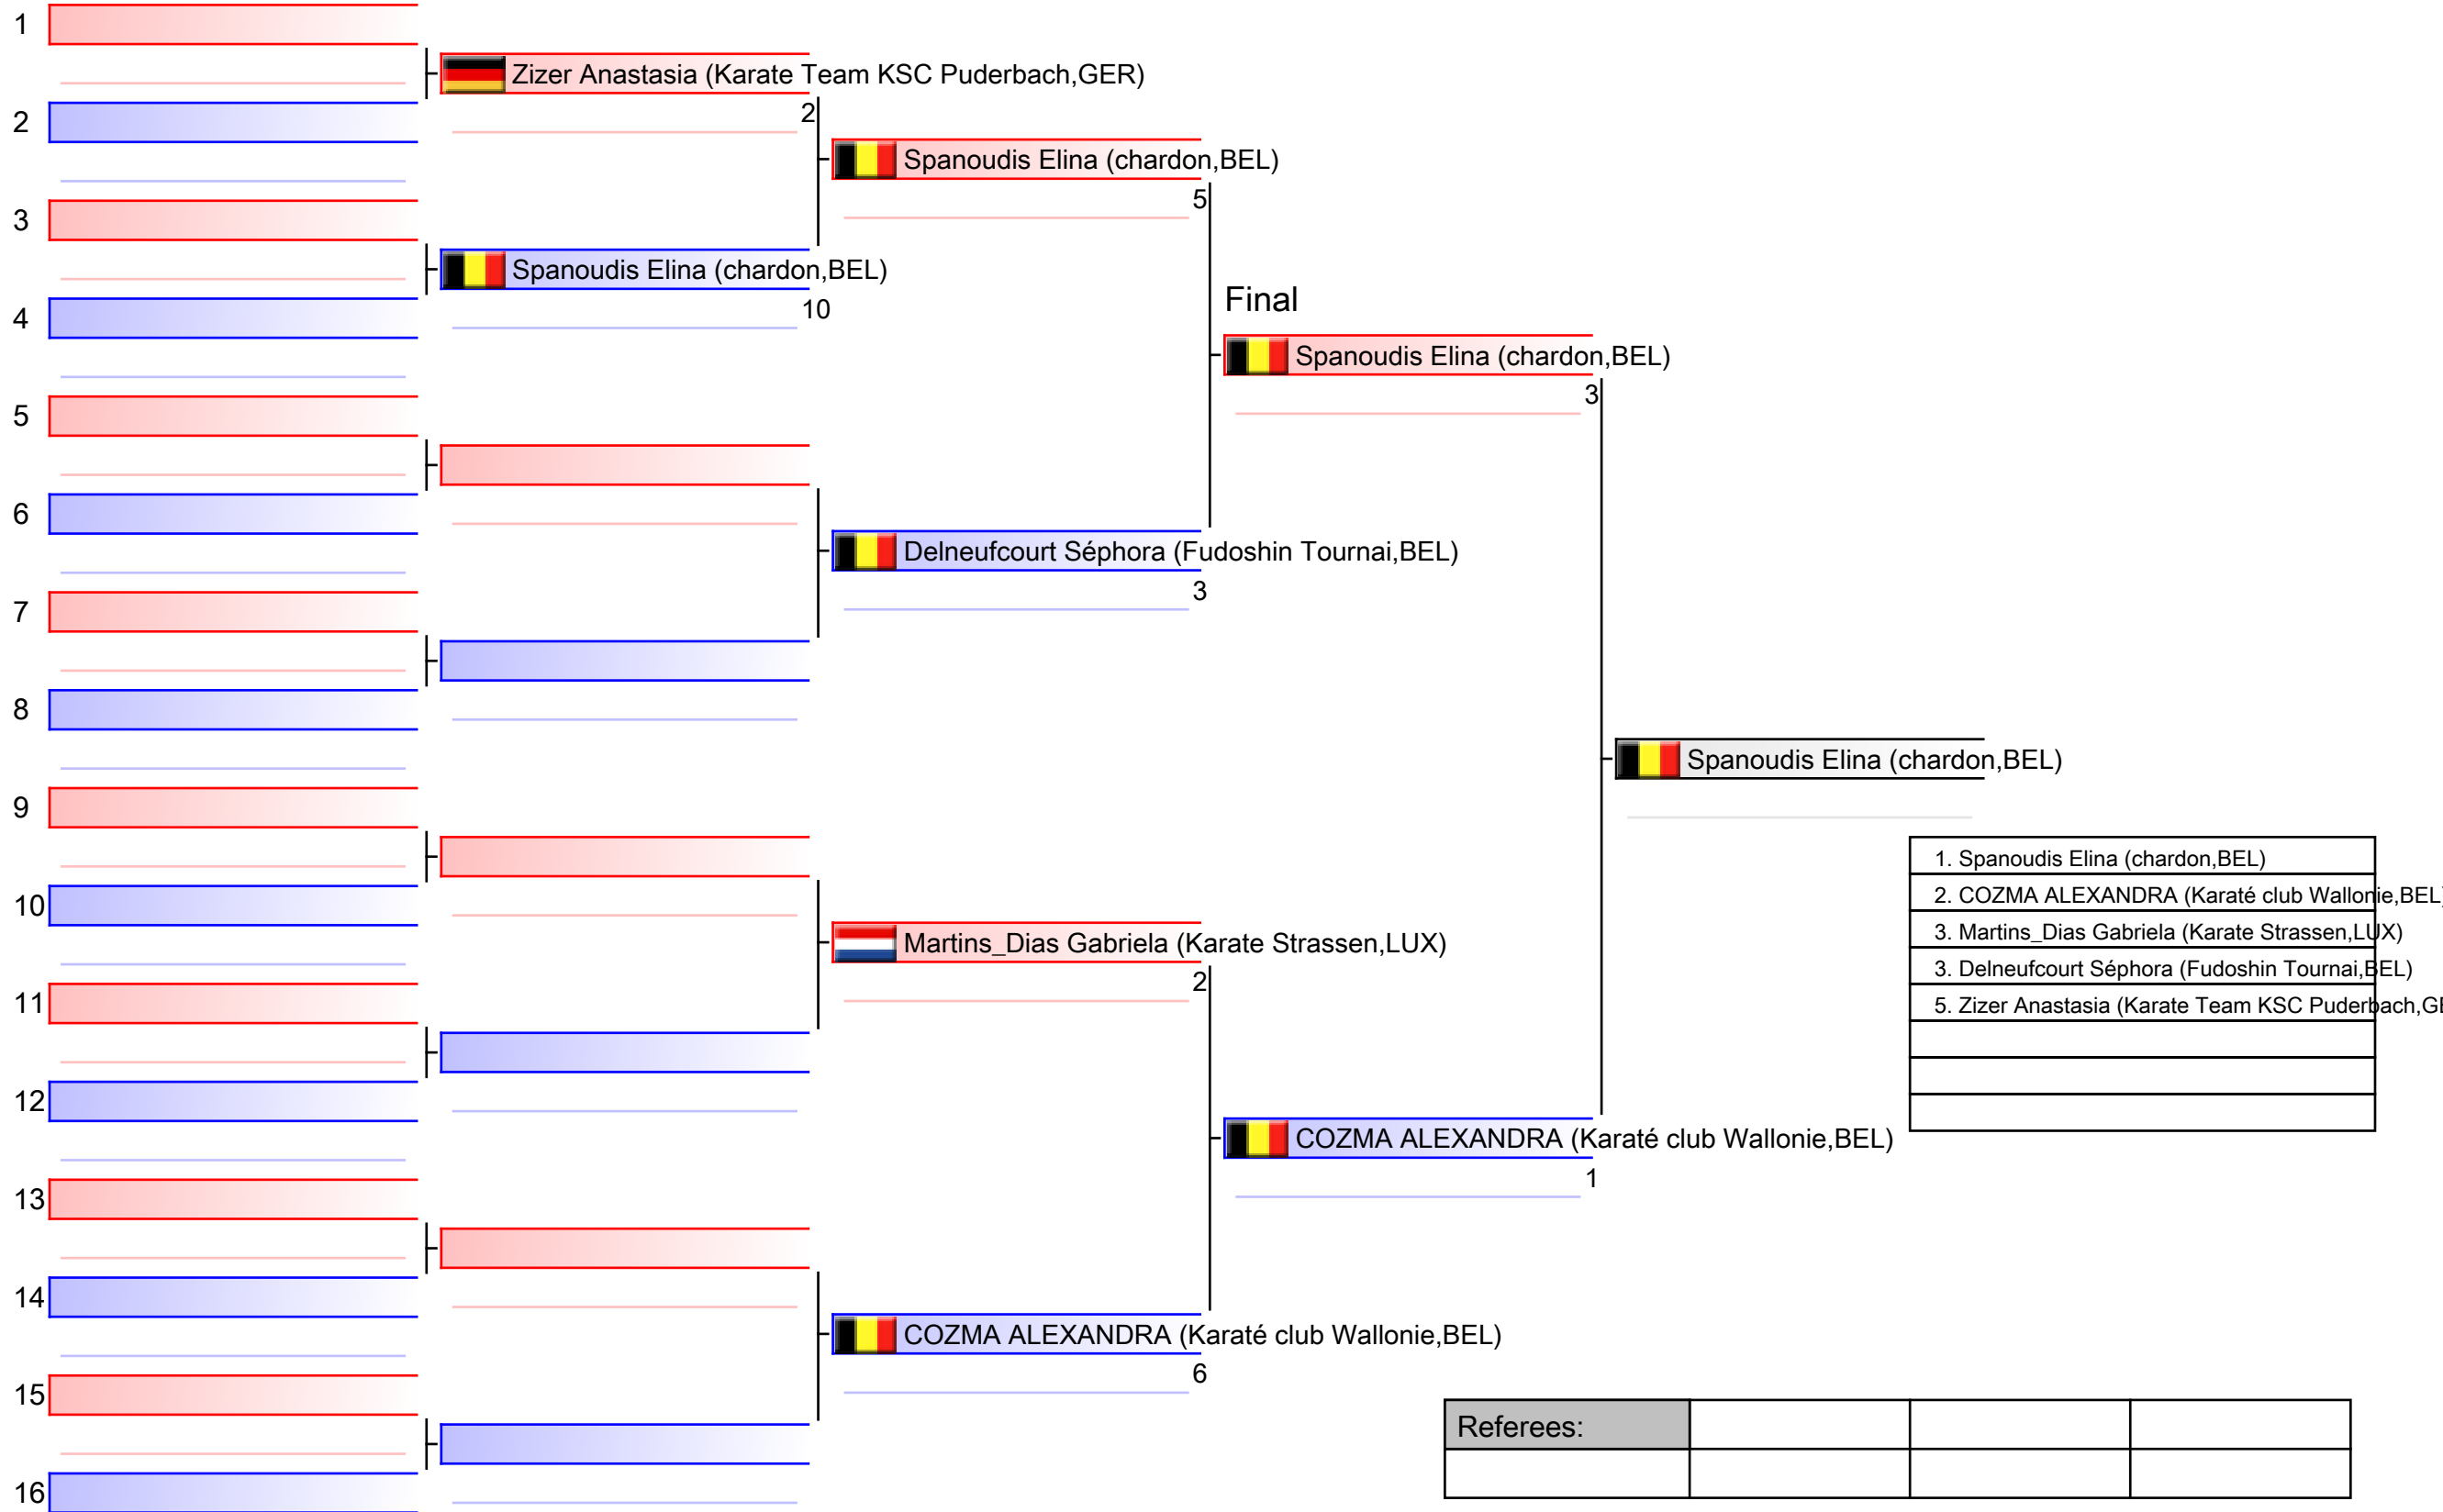

Kumite Female U10 +35kg

13th Coupe Milon - Kata and Kumite, 4 rue Polk, 3275 Bettembourg, Luxembourg, LUX

Tatami
1 13:00

Pool
1/1