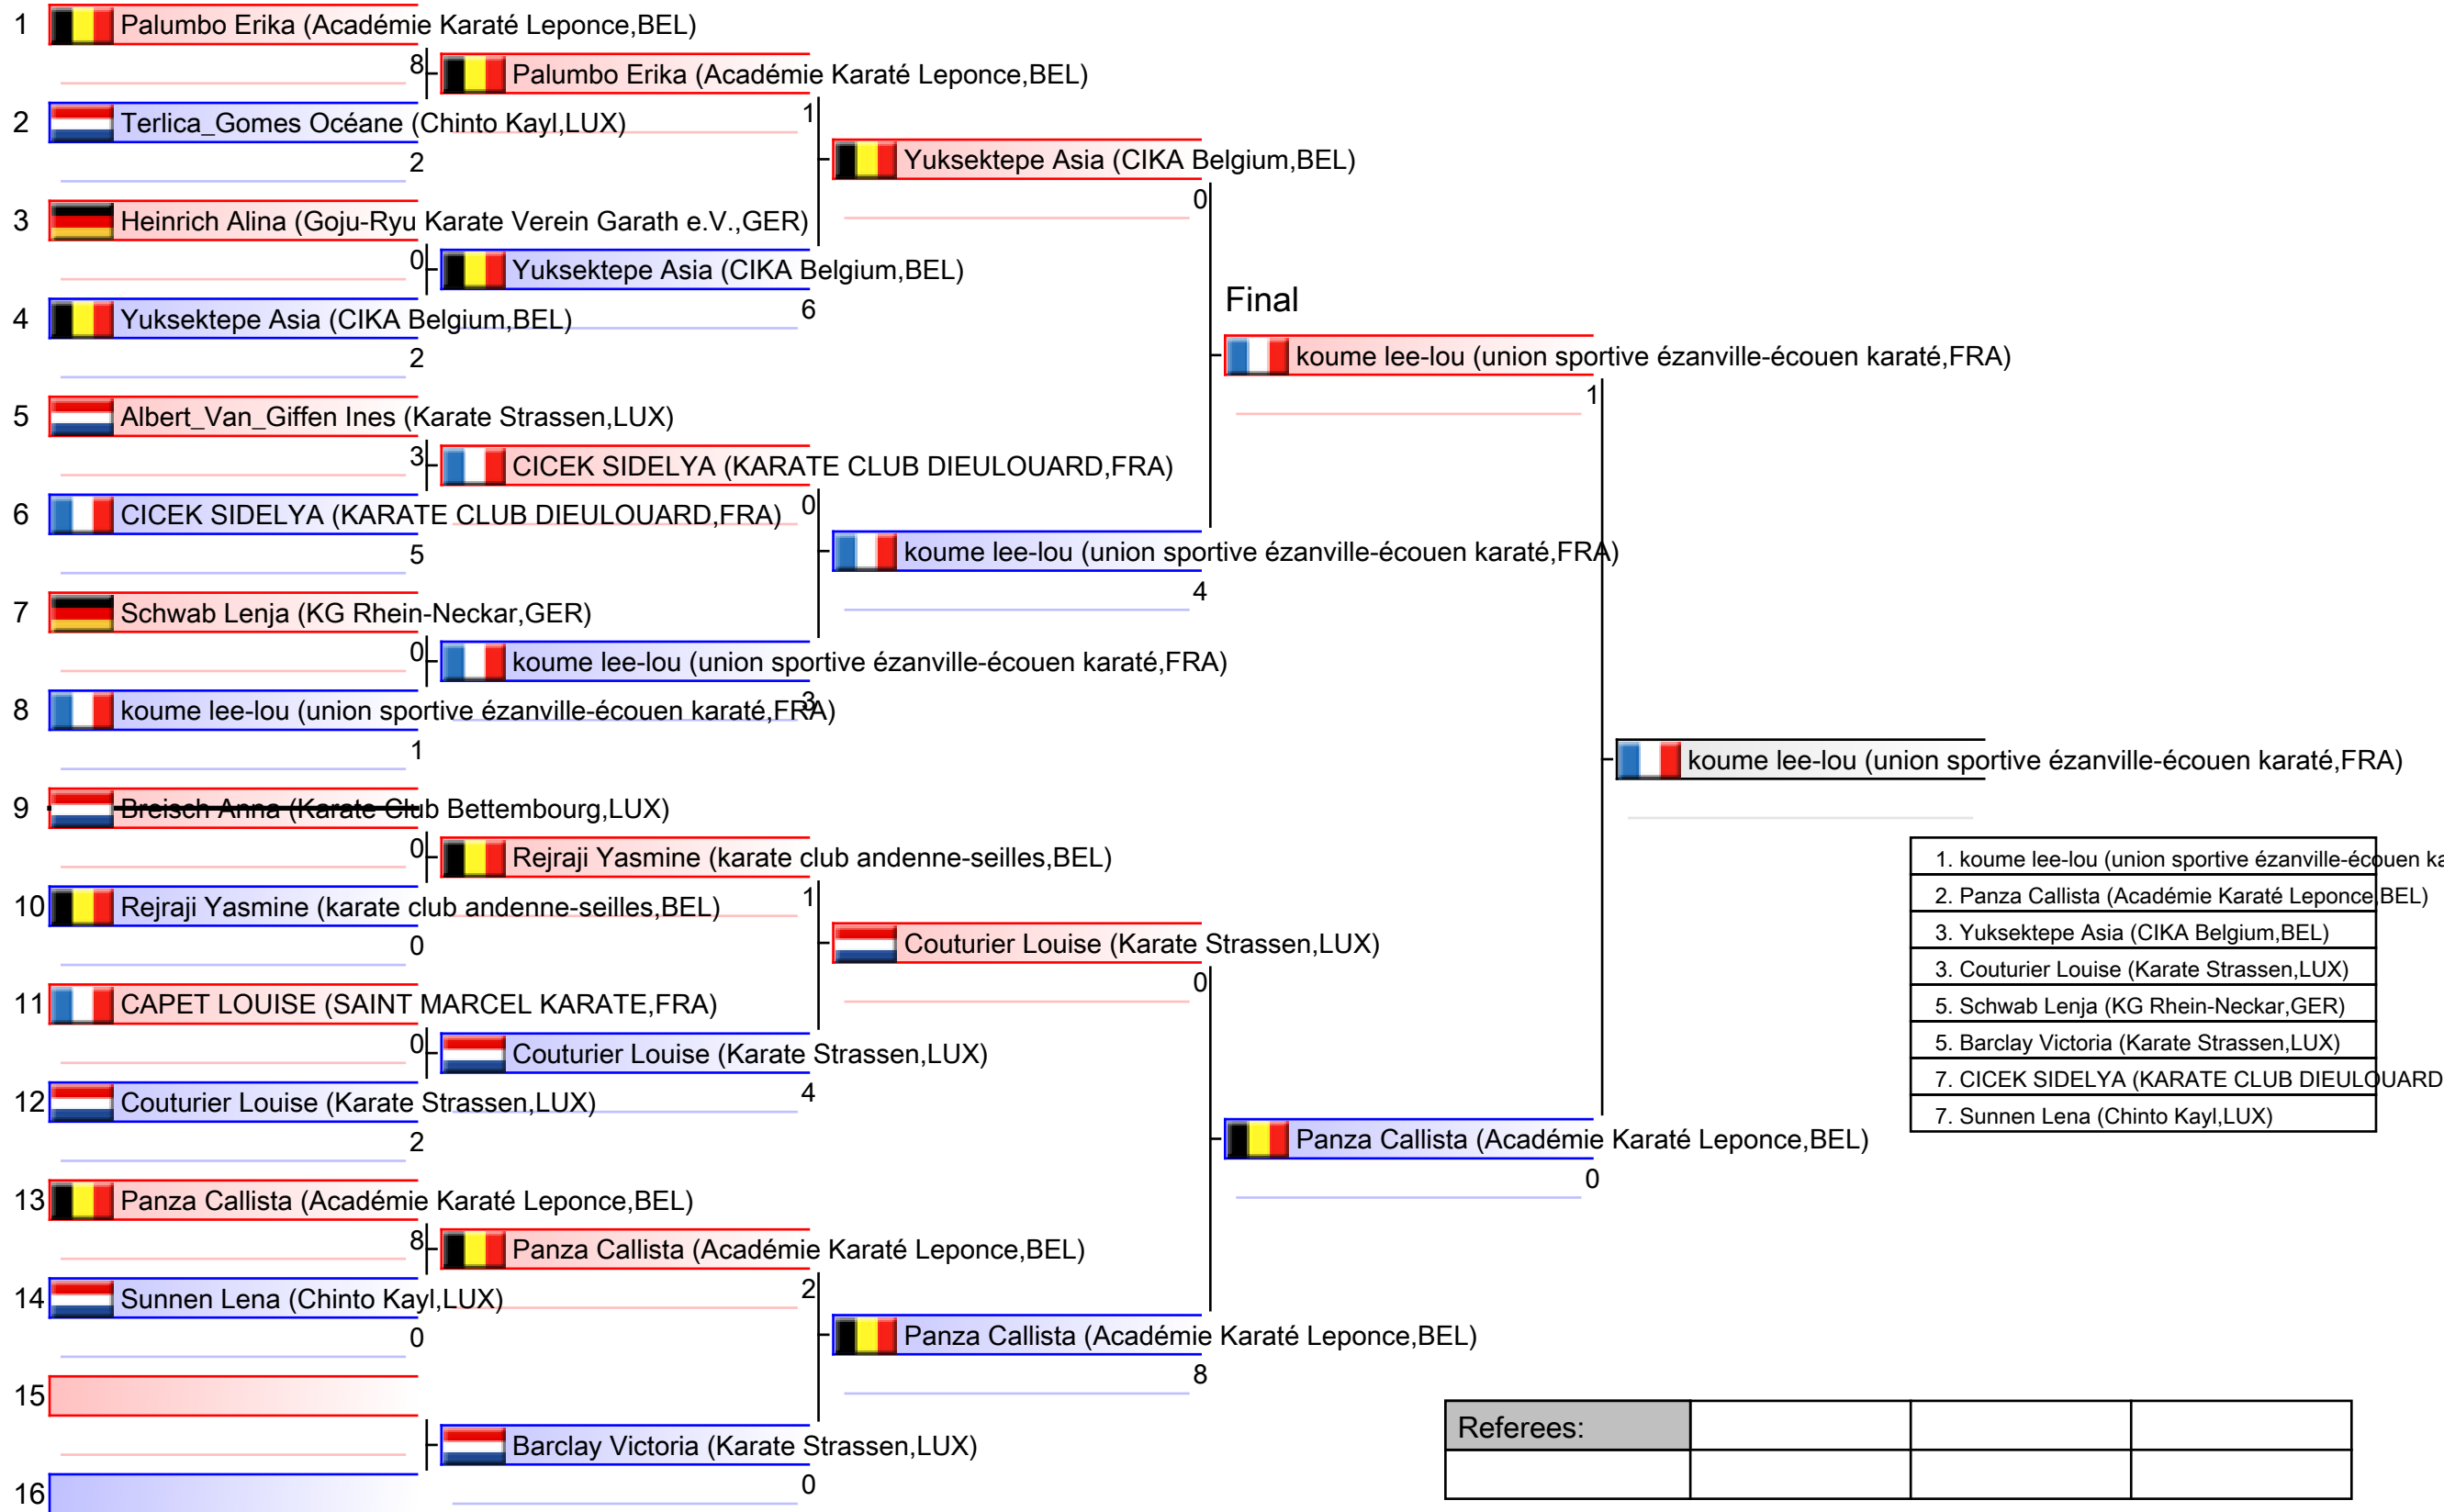

Kumite Female U10 -30kg

13th Coupe Milon - Kata and Kumite, 4 rue Polk, 3275 Bettembourg, Luxembourg, LUX

Tatami
5 13:00

Pool
1/1

1. koume lee-lou (union sportive ézanville-écouen karaté, FRA)
2. Panza Callista (Académie Karaté Leponce, BEL)
3. Yuksektepe Asia (CIKA Belgium, BEL)
3. Couturier Louise (Karate Strassen, LUX)
5. Schwab Lenja (KG Rhein-Neckar, GER)
5. Barclay Victoria (Karate Strassen, LUX)
7. CICEK SIDELYA (KARATE CLUB DIEULOUARD, FRA)
7. Sunnen Lena (Chinto Kayl, LUX)