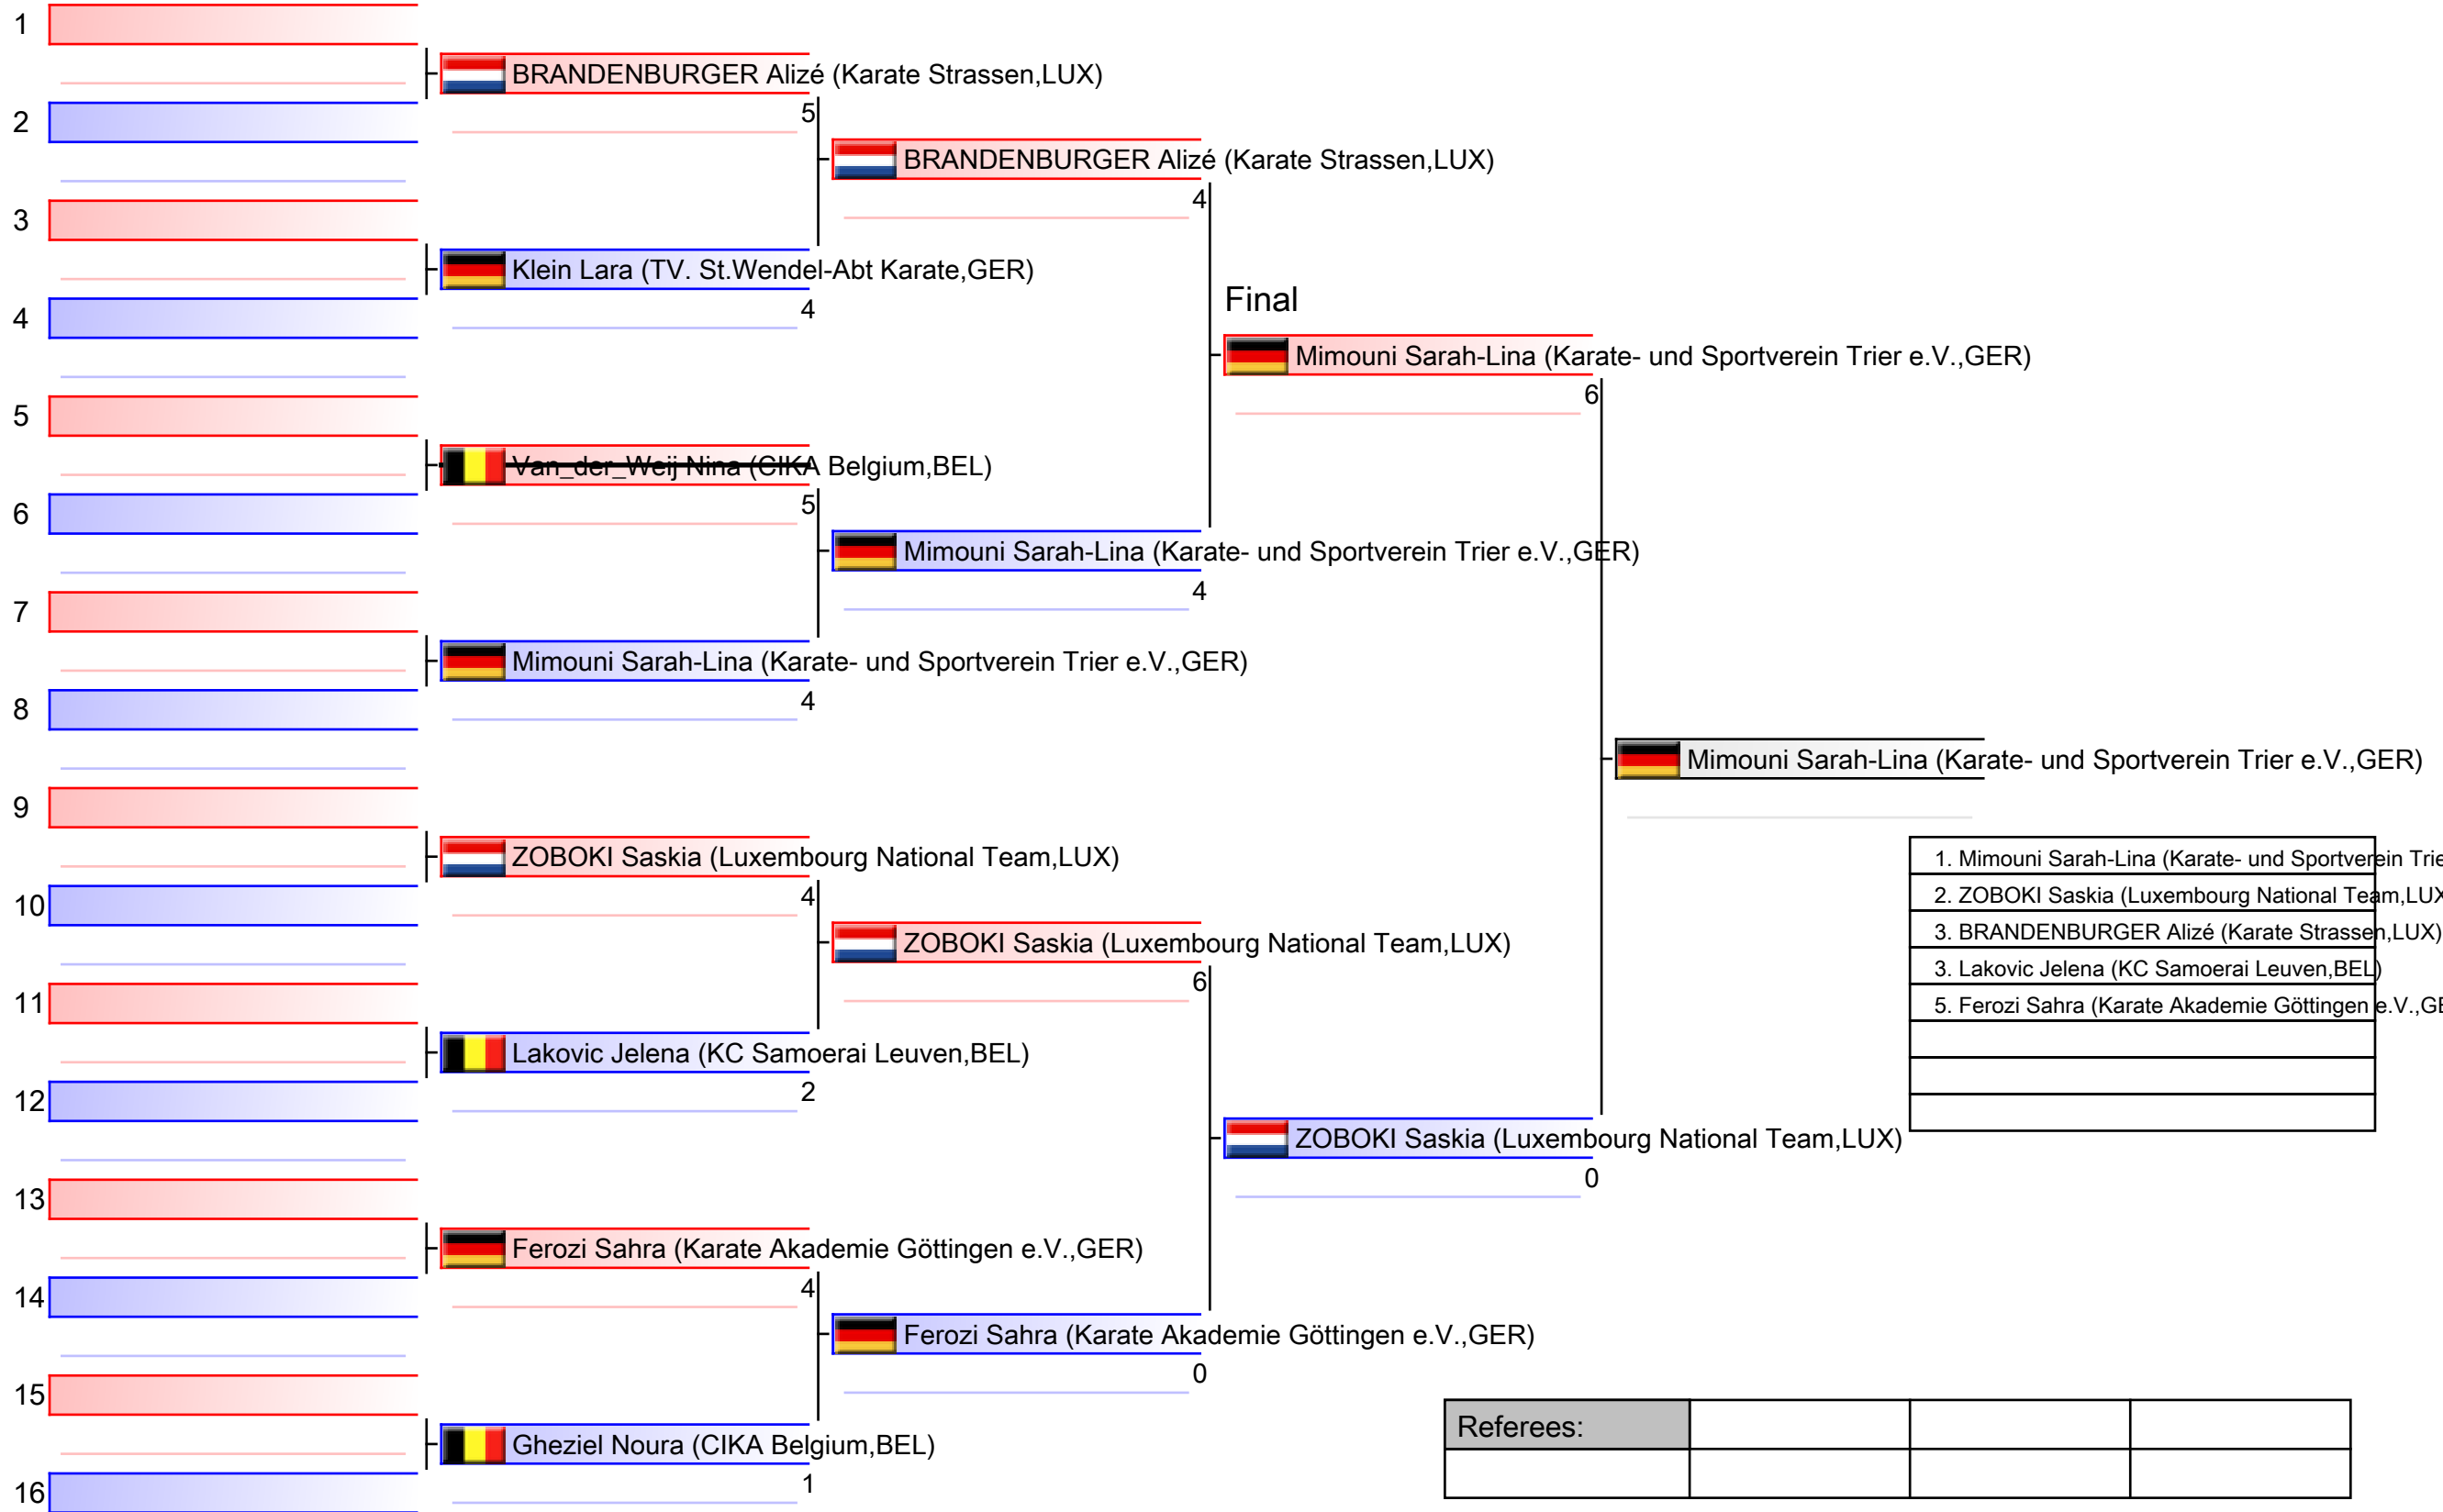

Tatami
4 15:30

Pool
1/1

Kumite Female U18 +53kg

13th Coupe Milon - Kata and Kumite, 4 rue Polk, 3275 Bettembourg, Luxembourg, LUX

Tatami
5 16:25

Pool
1/1

Referees:			

Kumite Female U18 -53kg - Round Robin (each against each)