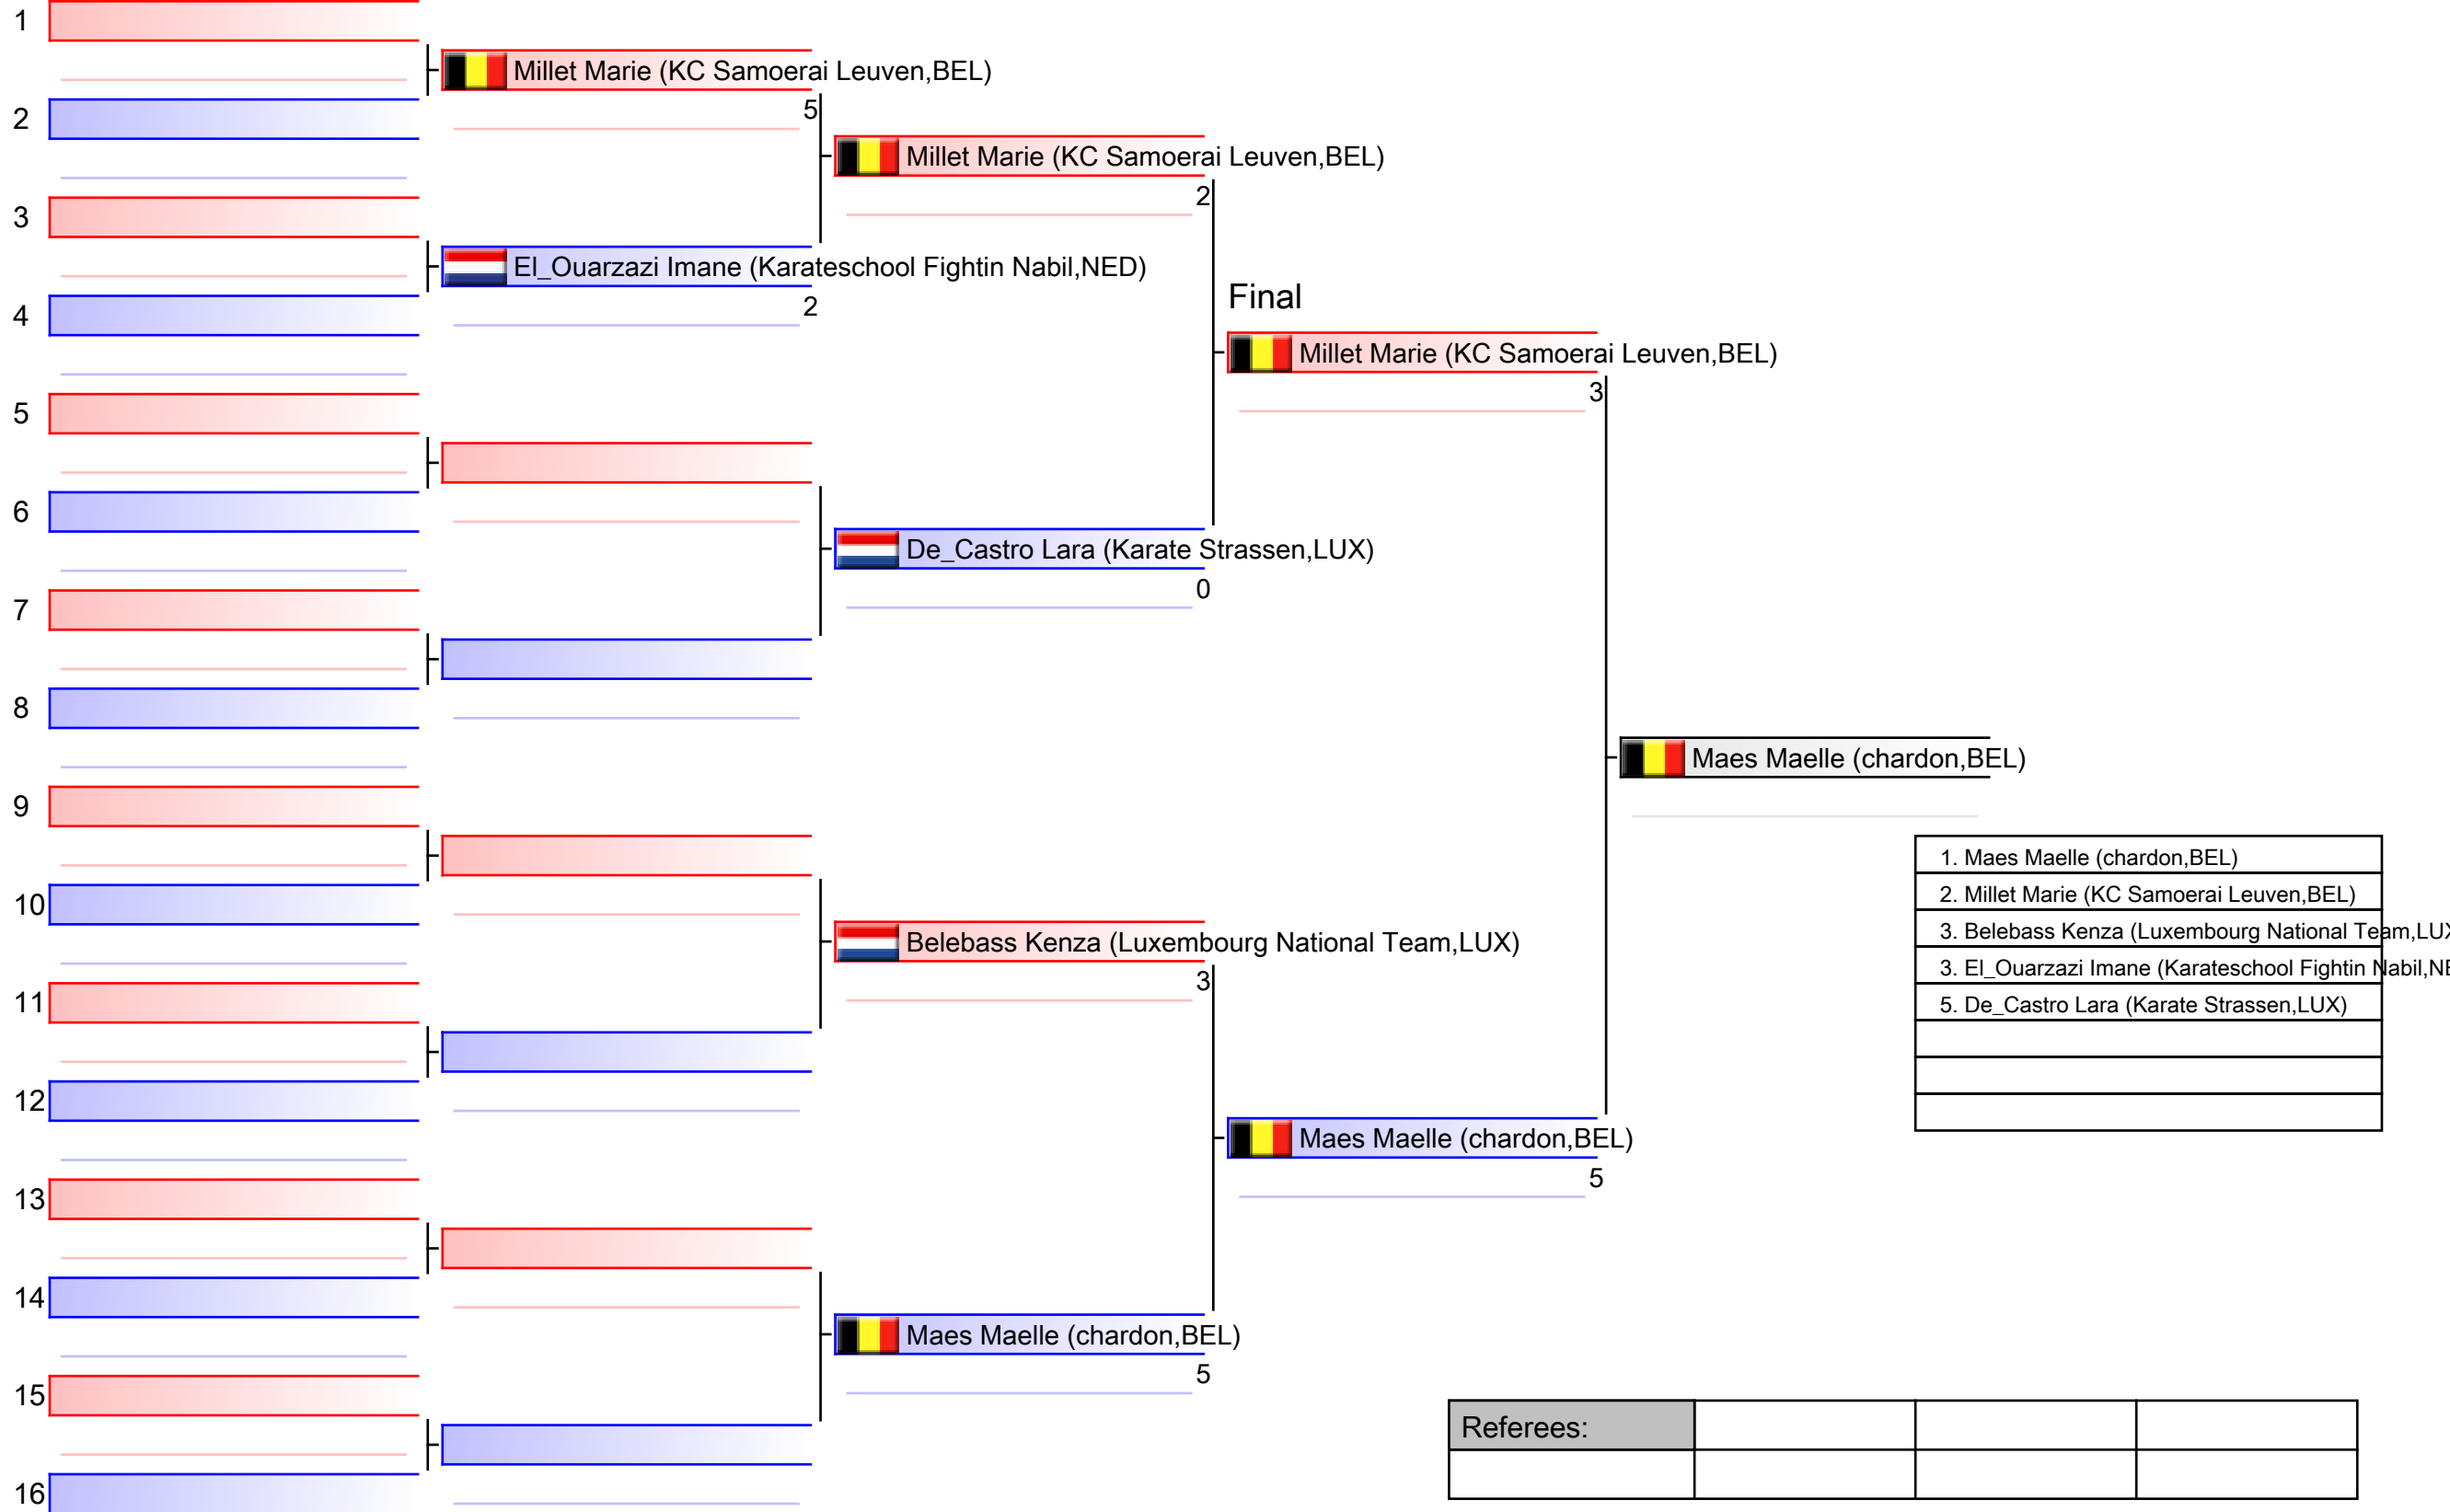

Kumite Female U16 -47kg

13th Coupe Milon - Kata and Kumite, 4 rue Polk, 3275 Bettembourg, Luxembourg, LUX

Tatami
4 15:30

Pool
1/1