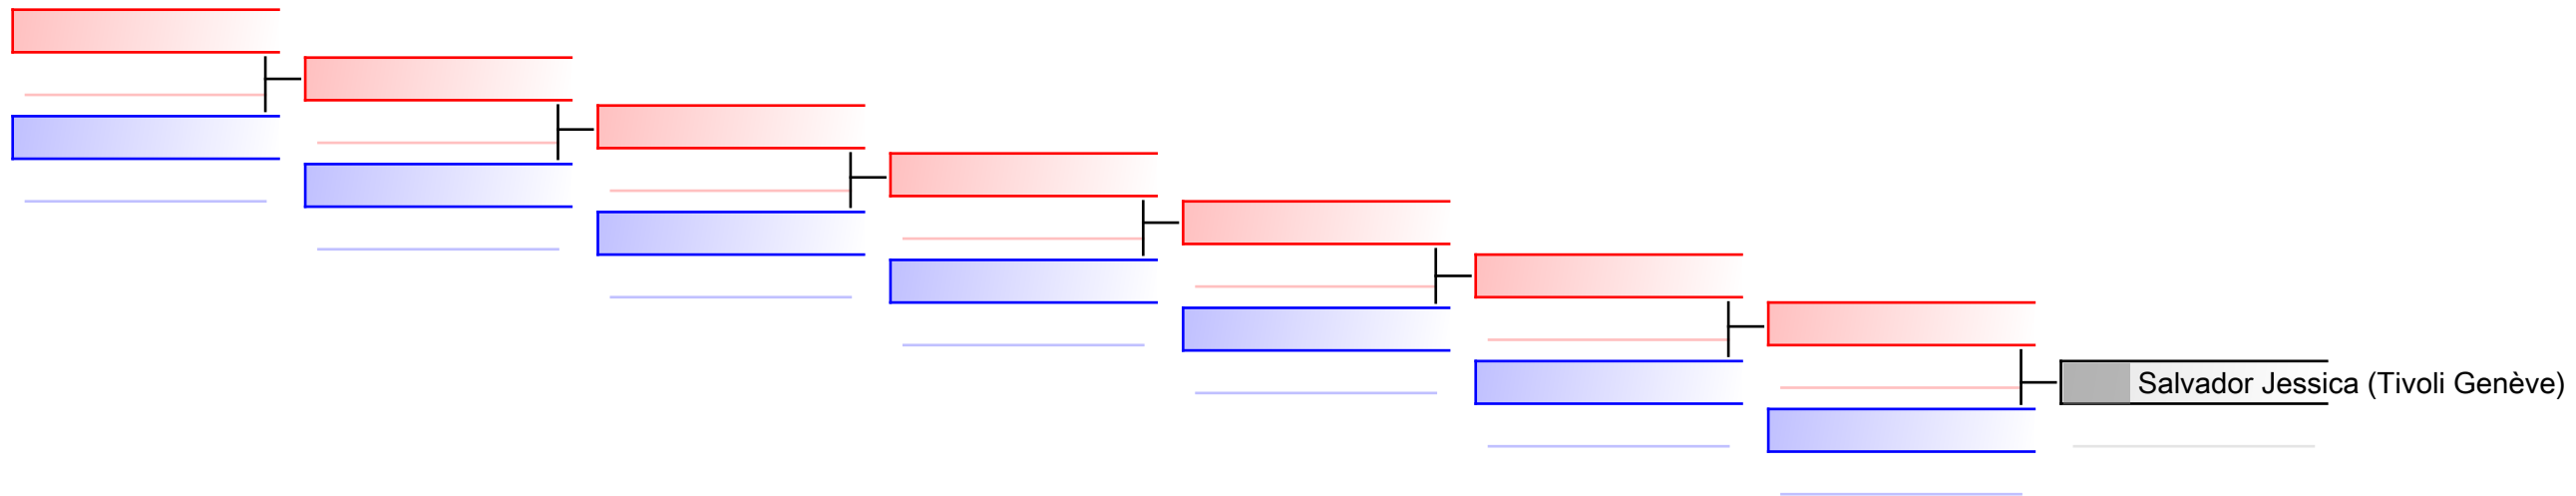

TROSTRUNDE: (1)