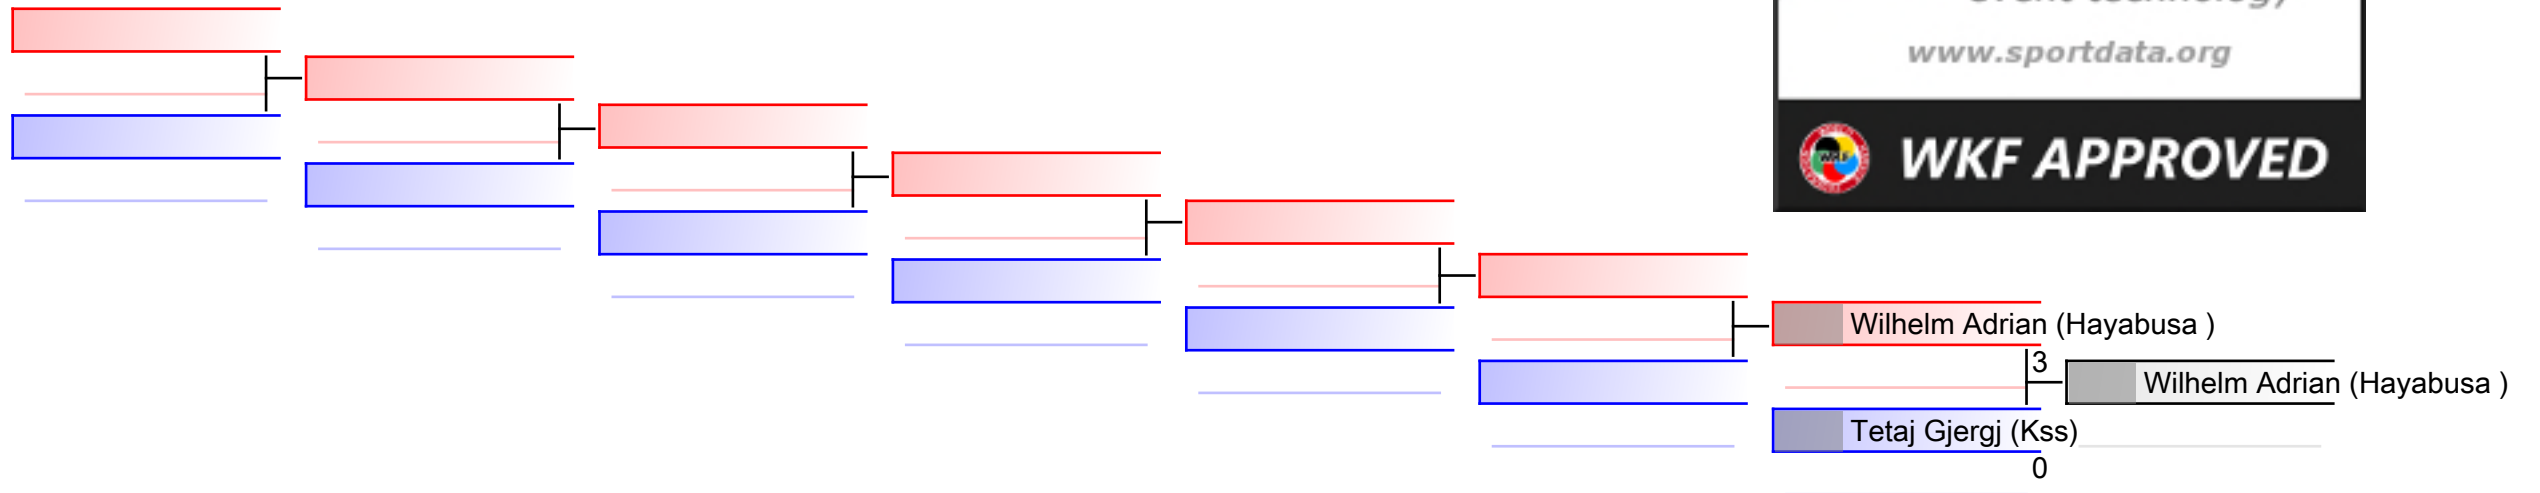

U21 Individual male U21 -84/+84

1. Swiss Karate League 2018 Sursee

(c)sportdata GmbH & Co KG 2000-2018(2018-03-11 18:34) -WKF Approved- v 9.6.0 build 1 Lizenz: EL 1 Swiss Karate League 2018 Sursee (expire 2018-04-05)

Tatami
4 12:10

Pool
1