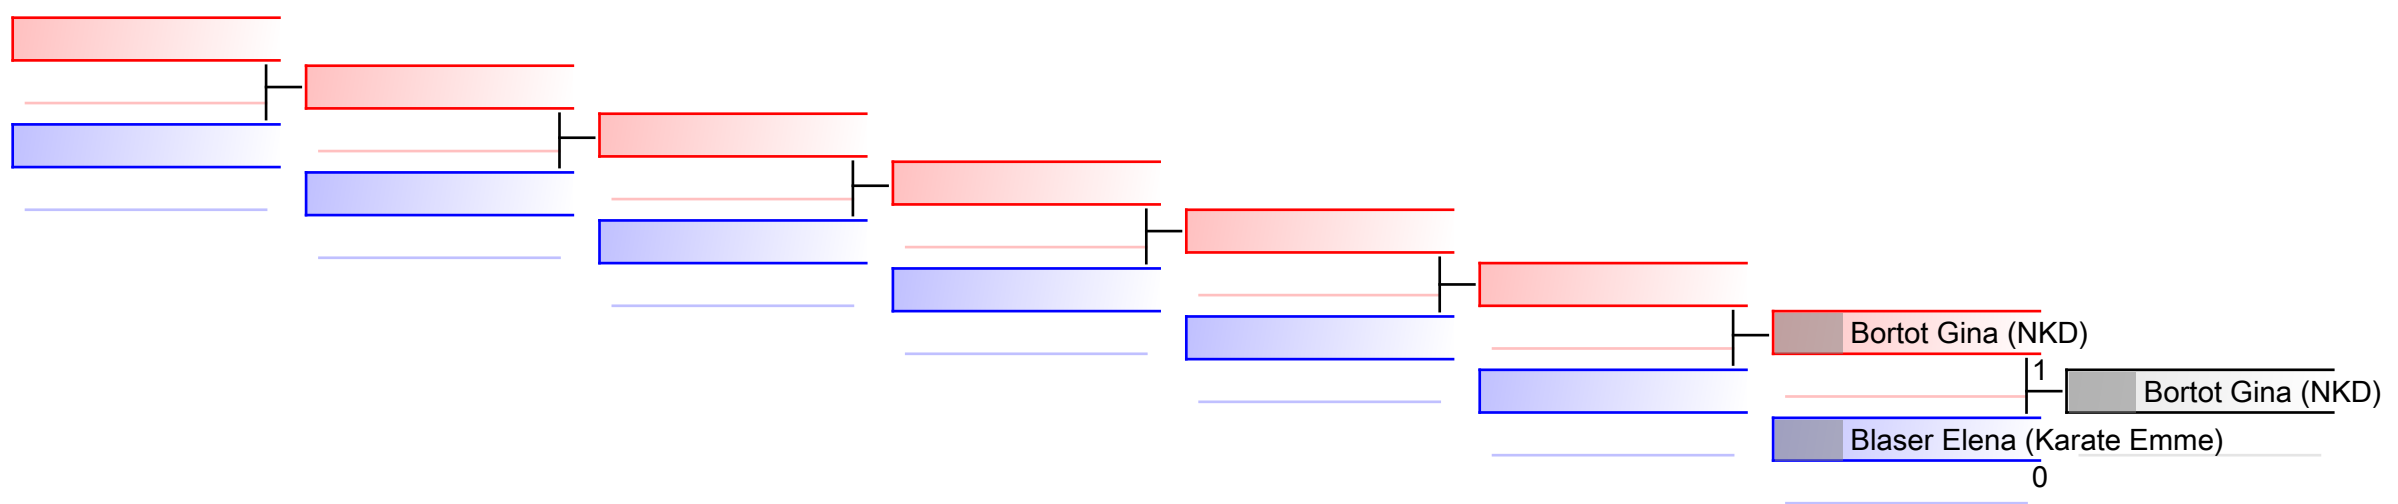

TROSTRUNDE: (1)