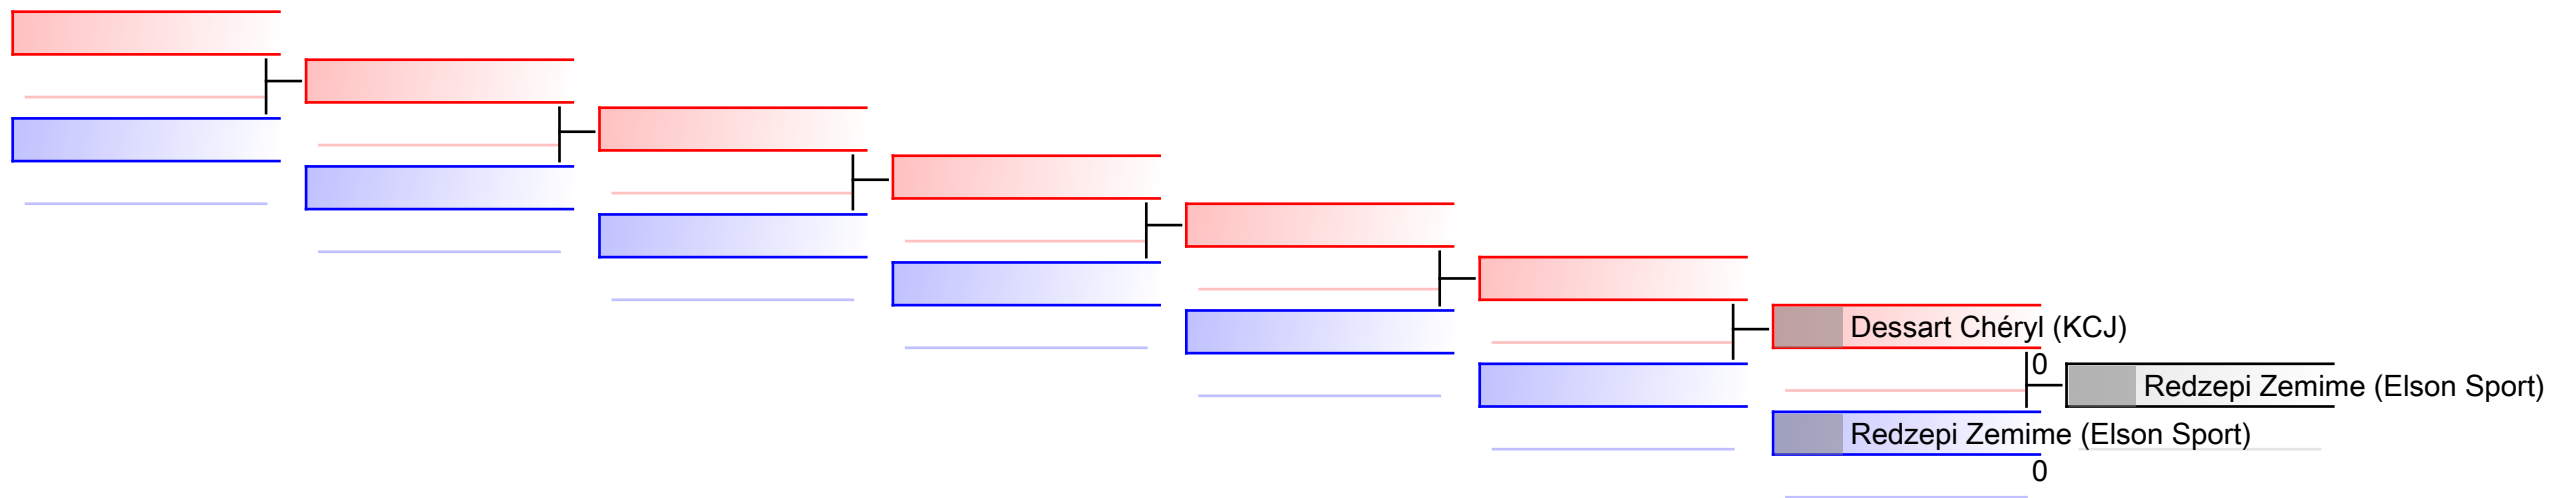

TROSTRUNDE: (1)