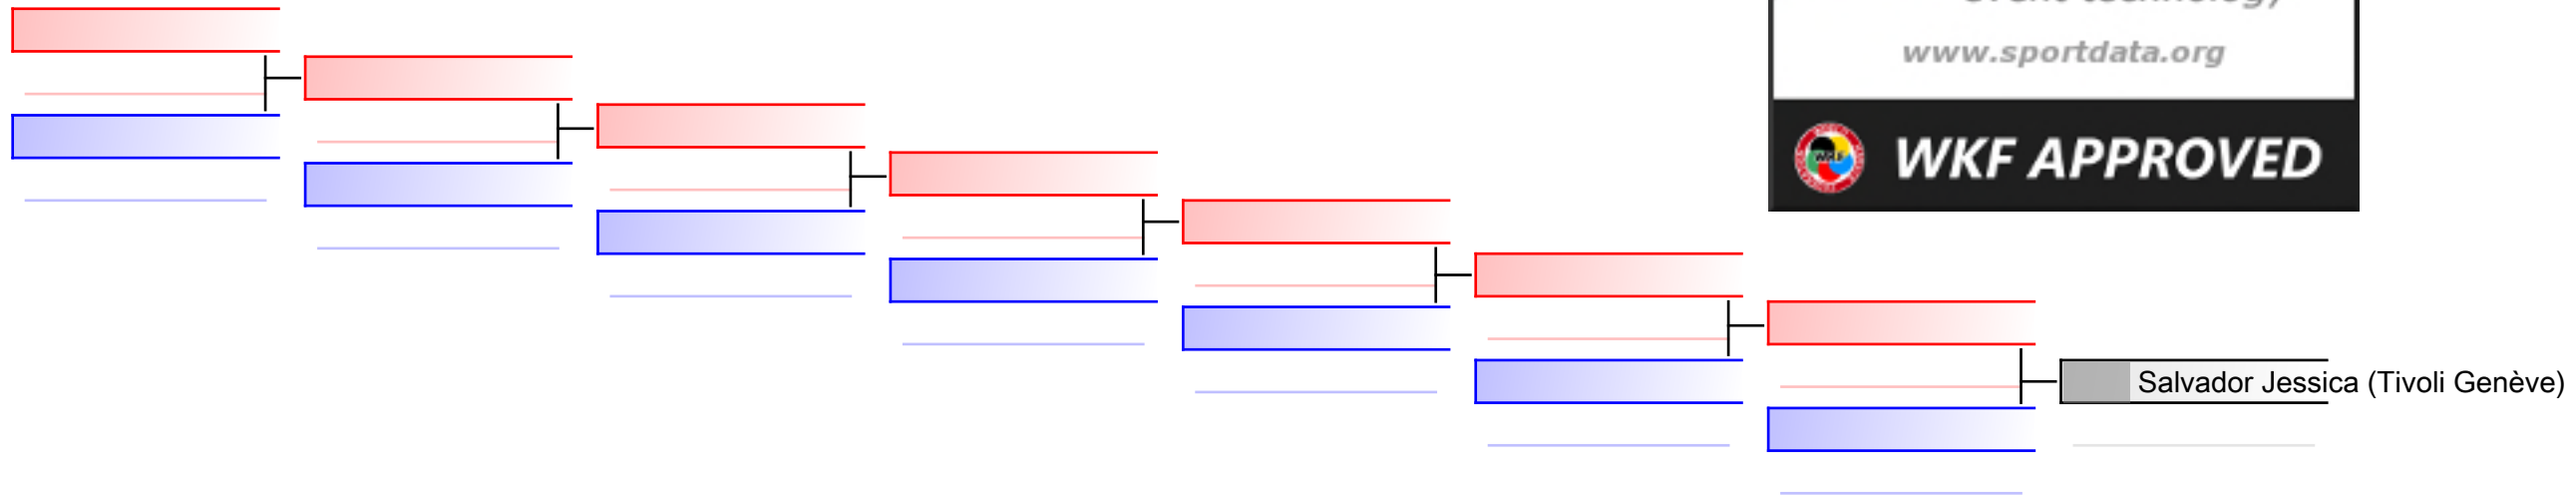

# Kumite Individual female Seniors -68

1. Swiss Karate League 2018 Sursee

Tatami

Pool  
1

(c)sportdata GmbH & Co KG 2000-2018(2018-03-11 18:34) -WKF Approved- v 9.6.0 build 1 Lizenz: EL 1 Swiss Karate League 2018 Sursee (expire 2018-04-05)