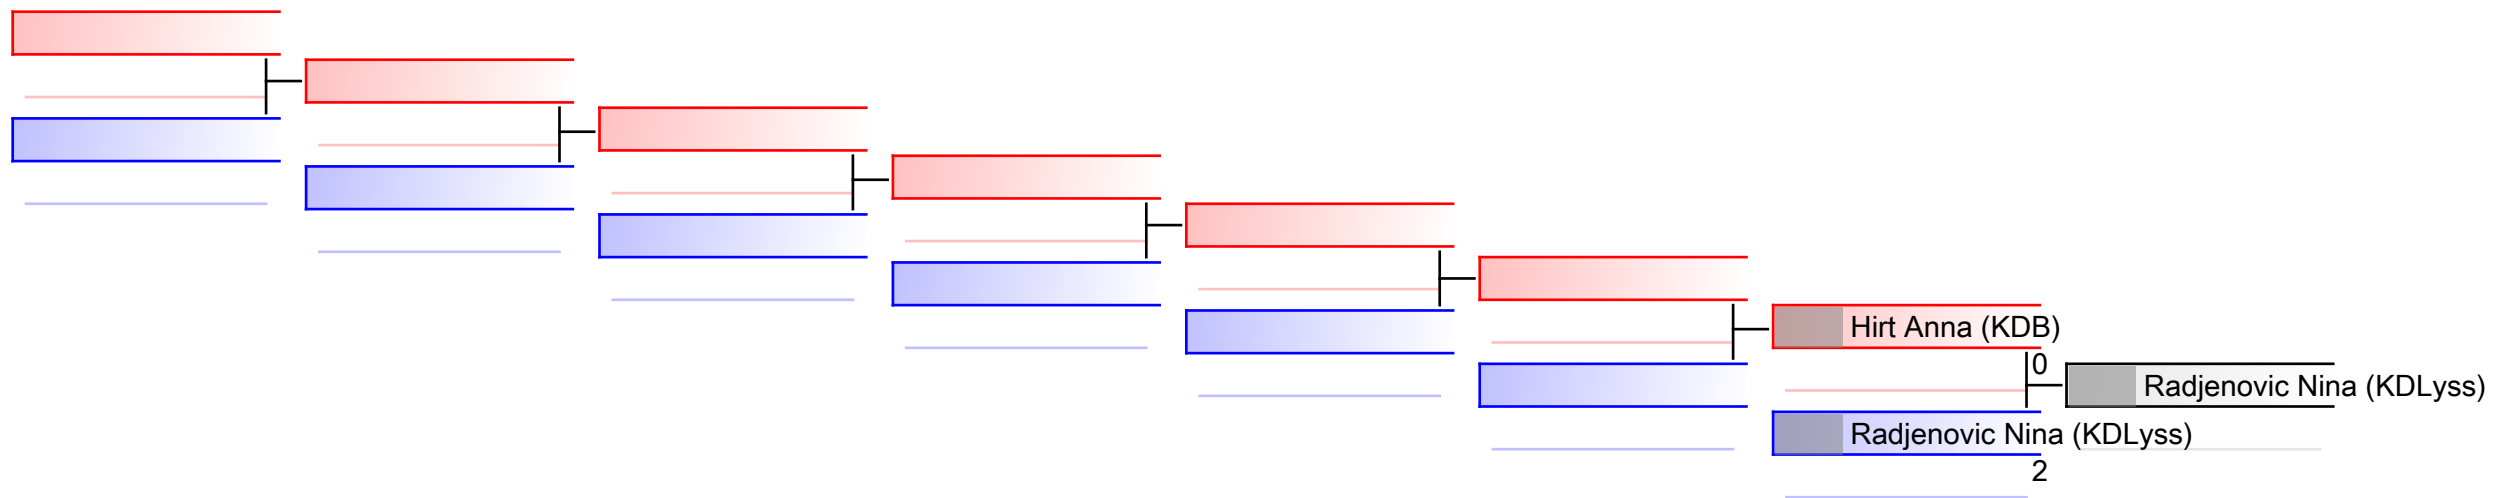

TROSTRUNDE: (1)