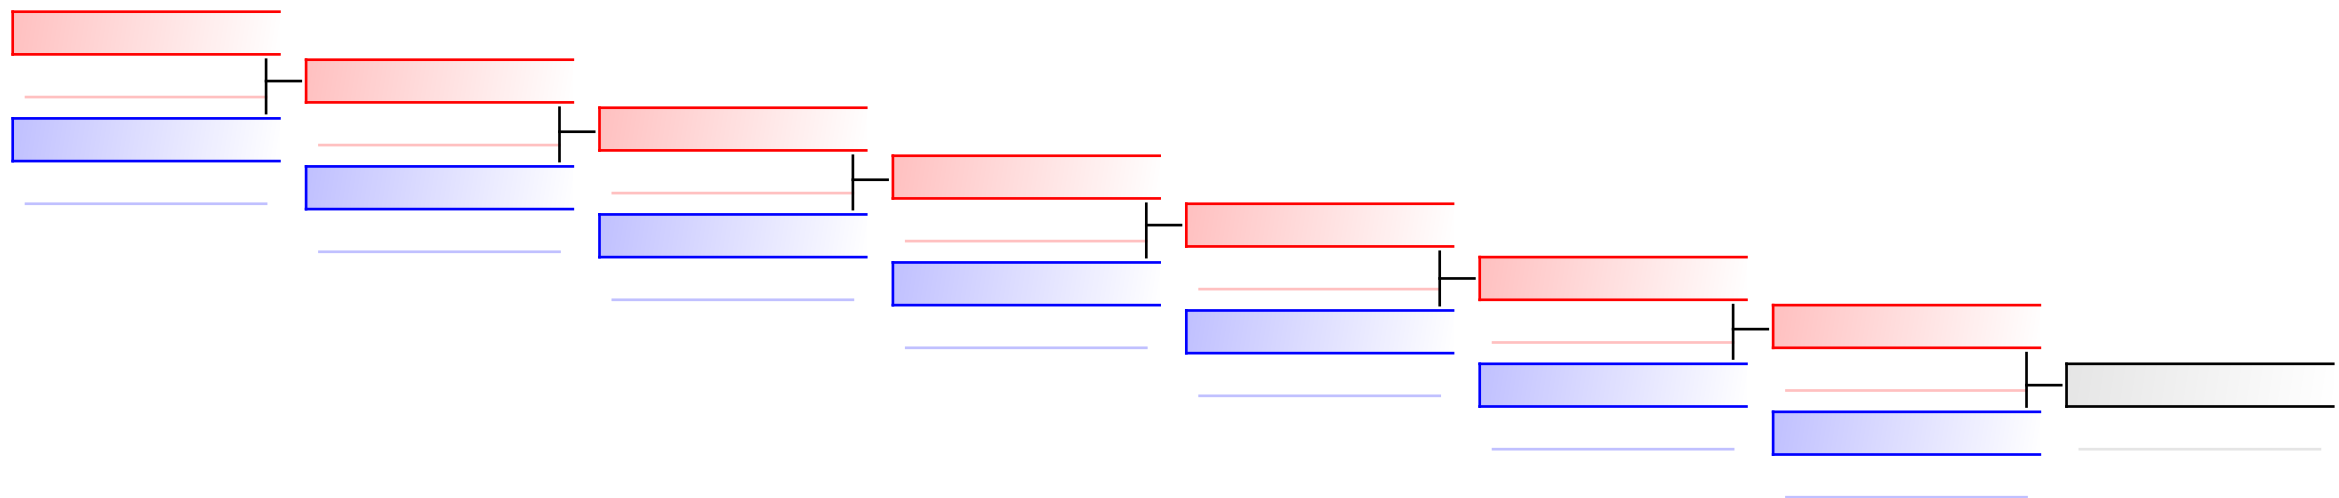

TROSTRUNDE: (1)