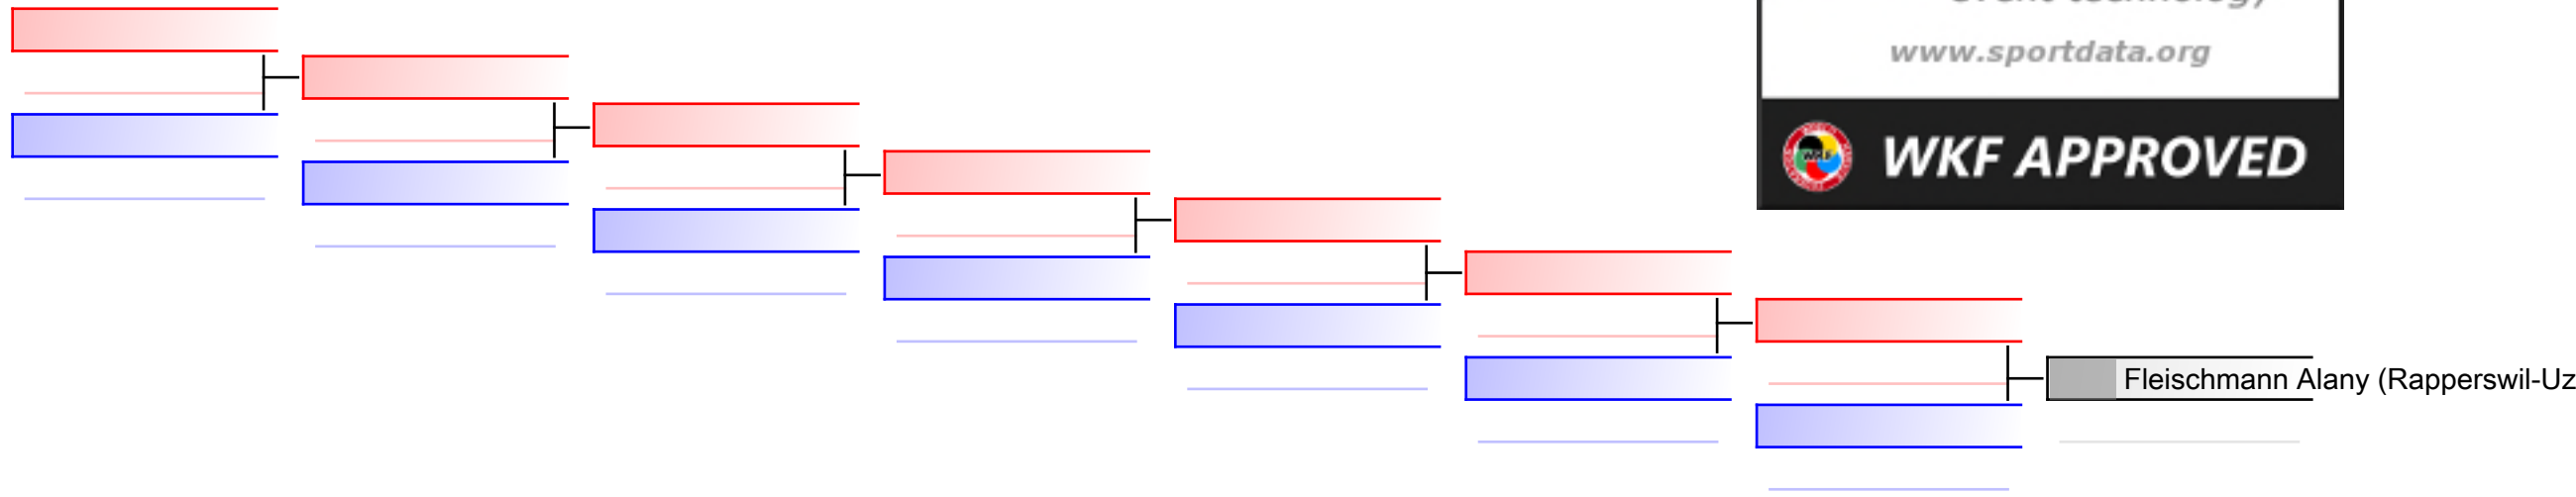

# Kata female 10 years

1. Swiss Karate League 2018 Sursee

Tatami

Pool  
1

(c)sportdata GmbH & Co KG 2000-2018(2018-03-11 18:34) -WKF Approved- v 9.6.0 build 1 Lizenz: EL 1 Swiss Karate League 2018 Sursee (expire 2018-04-05)