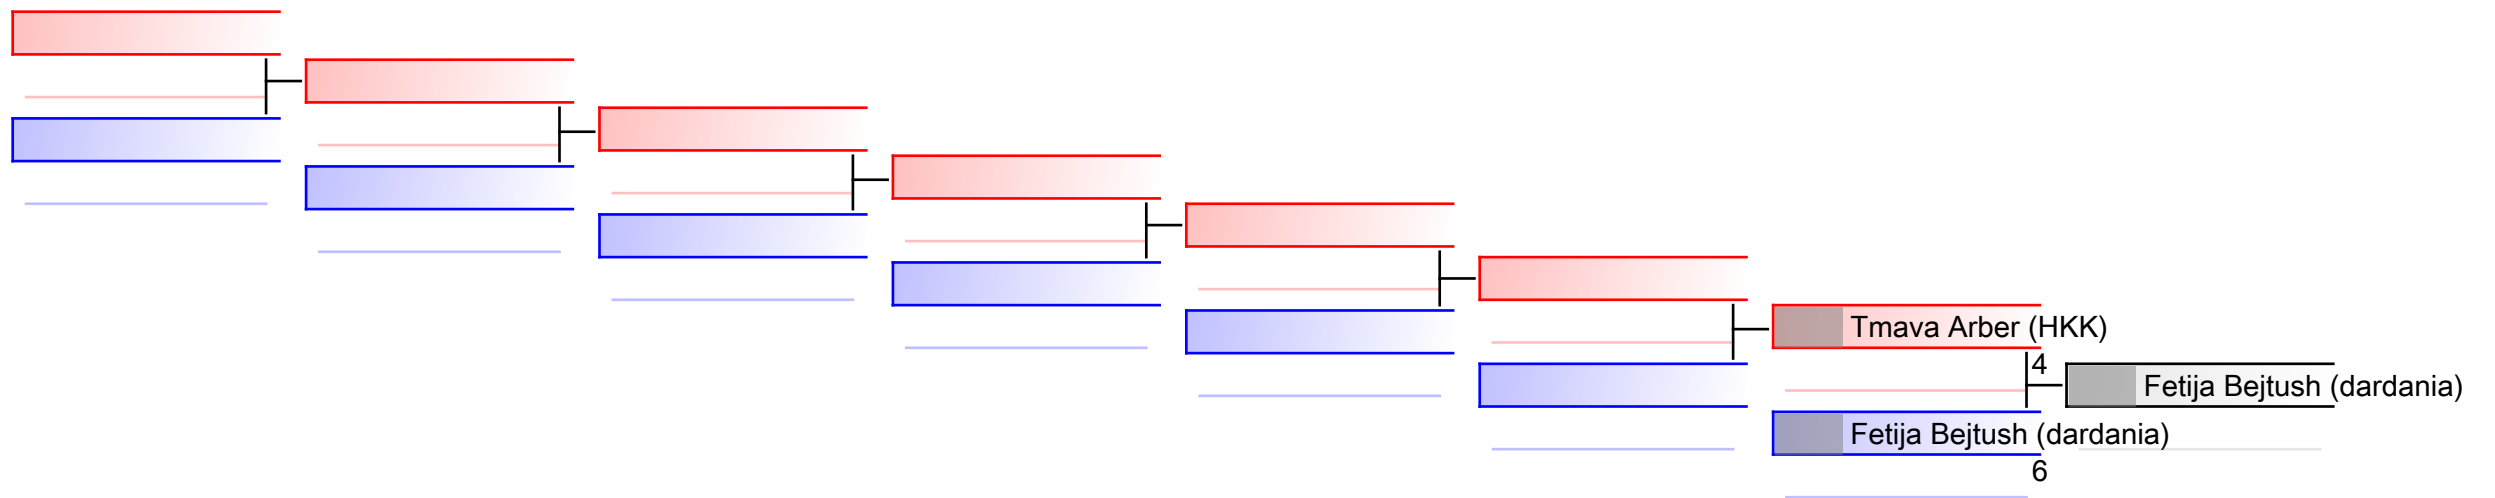

TROSTRUNDE: (1)