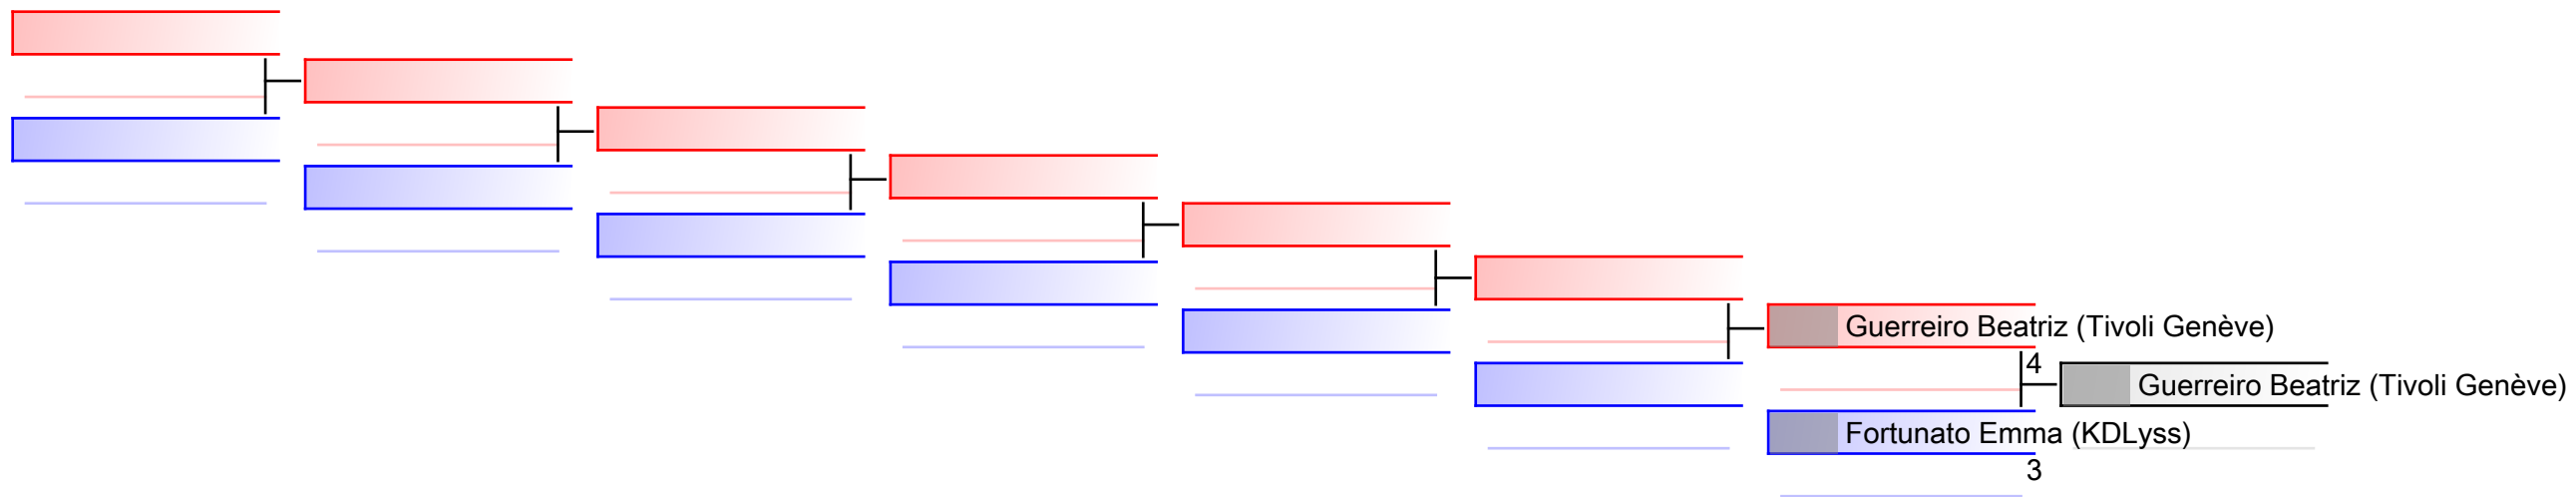

TROSTRUNDE: (1)