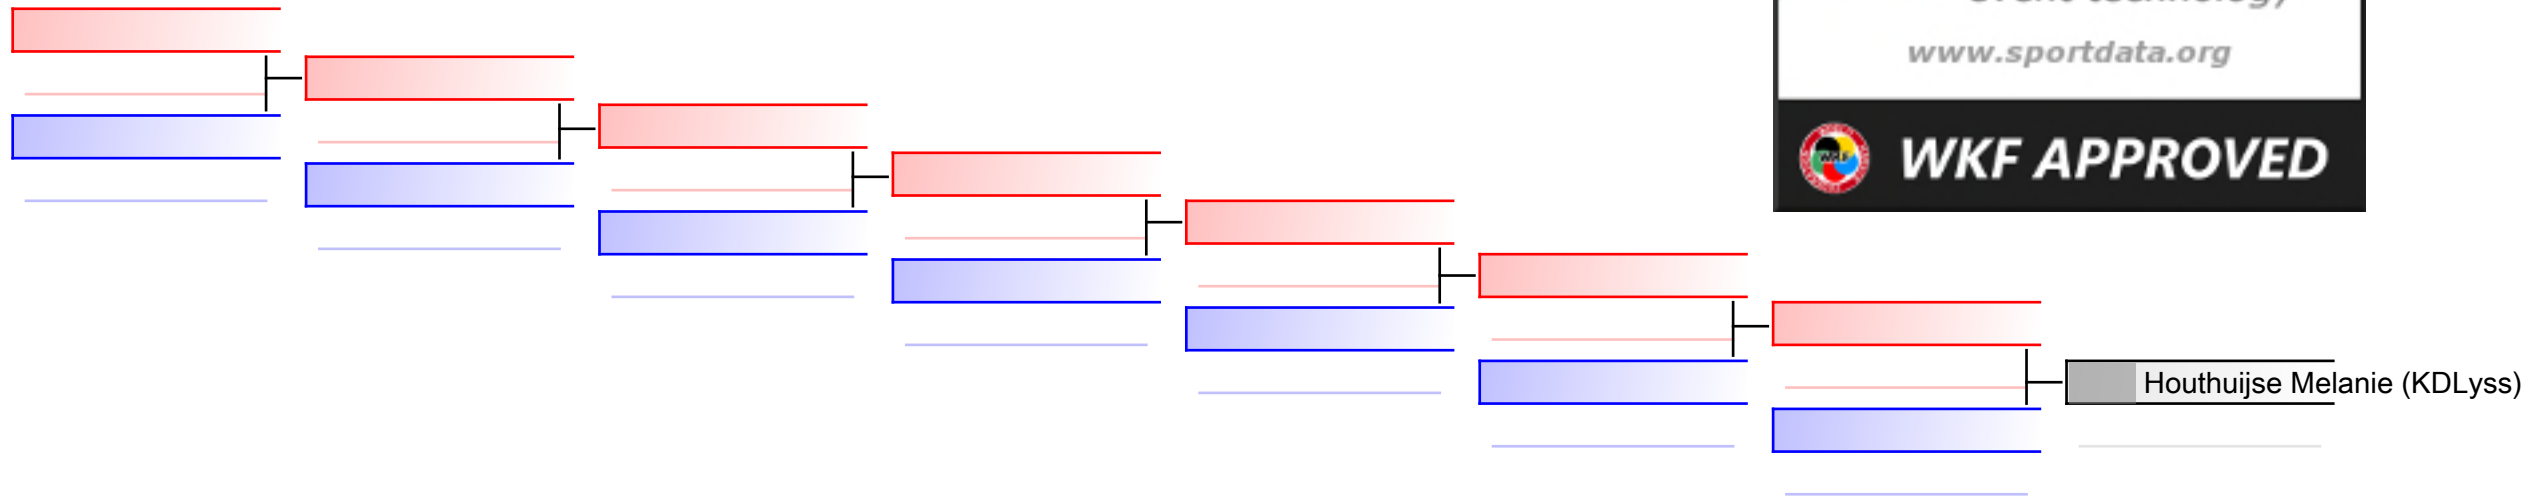

Kumite Individual female U12 +35

1. Swiss Karate League 2018 Sursee

(c)sportdata GmbH & Co KG 2000-2018(2018-03-11 18:34) -WKF Approved- v 9.6.0 build 1 Lizenz: EL 1 Swiss Karate League 2018 Sursee (expire 2018-04-05)

Tatami
6 10:25

Pool
1