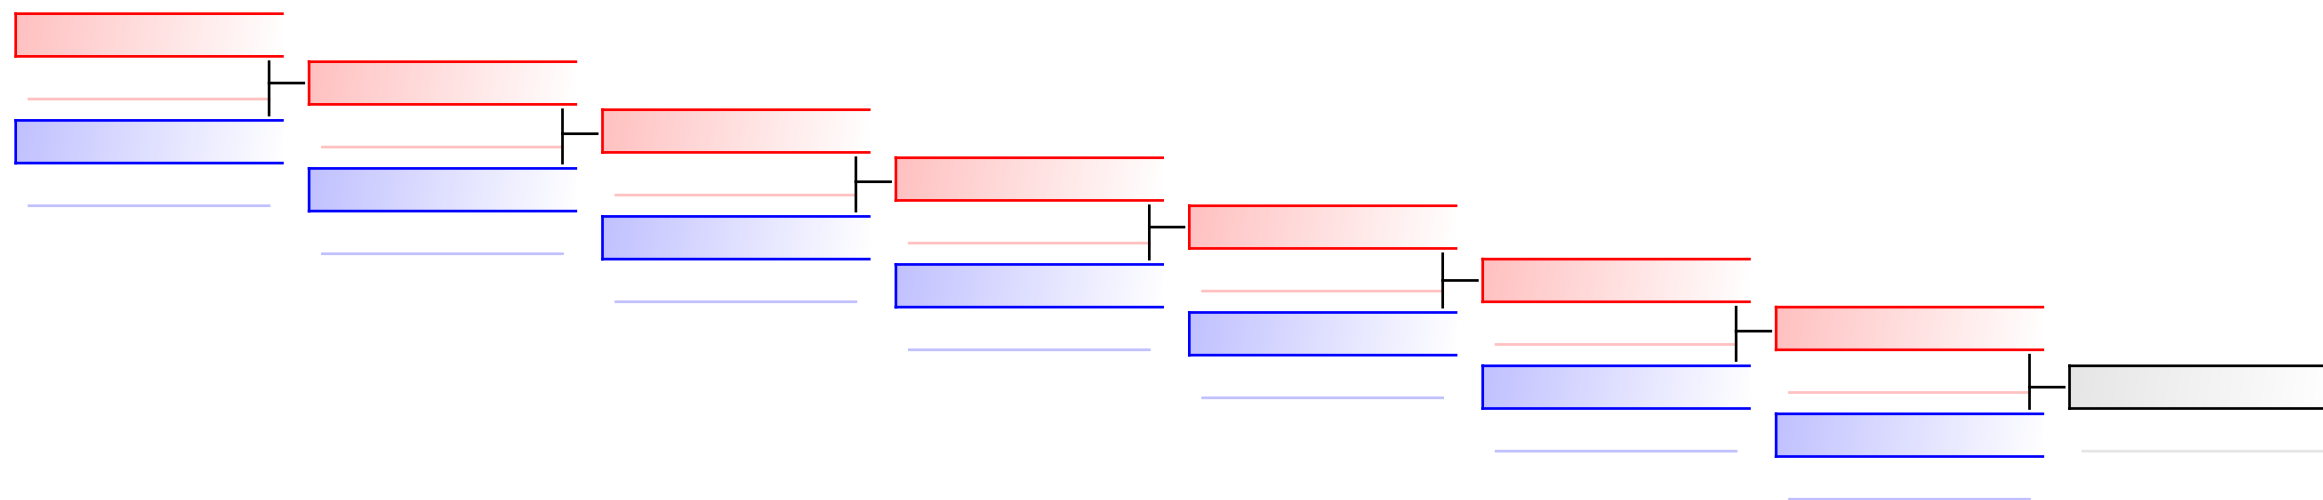

TROSTRUNDE: (1)