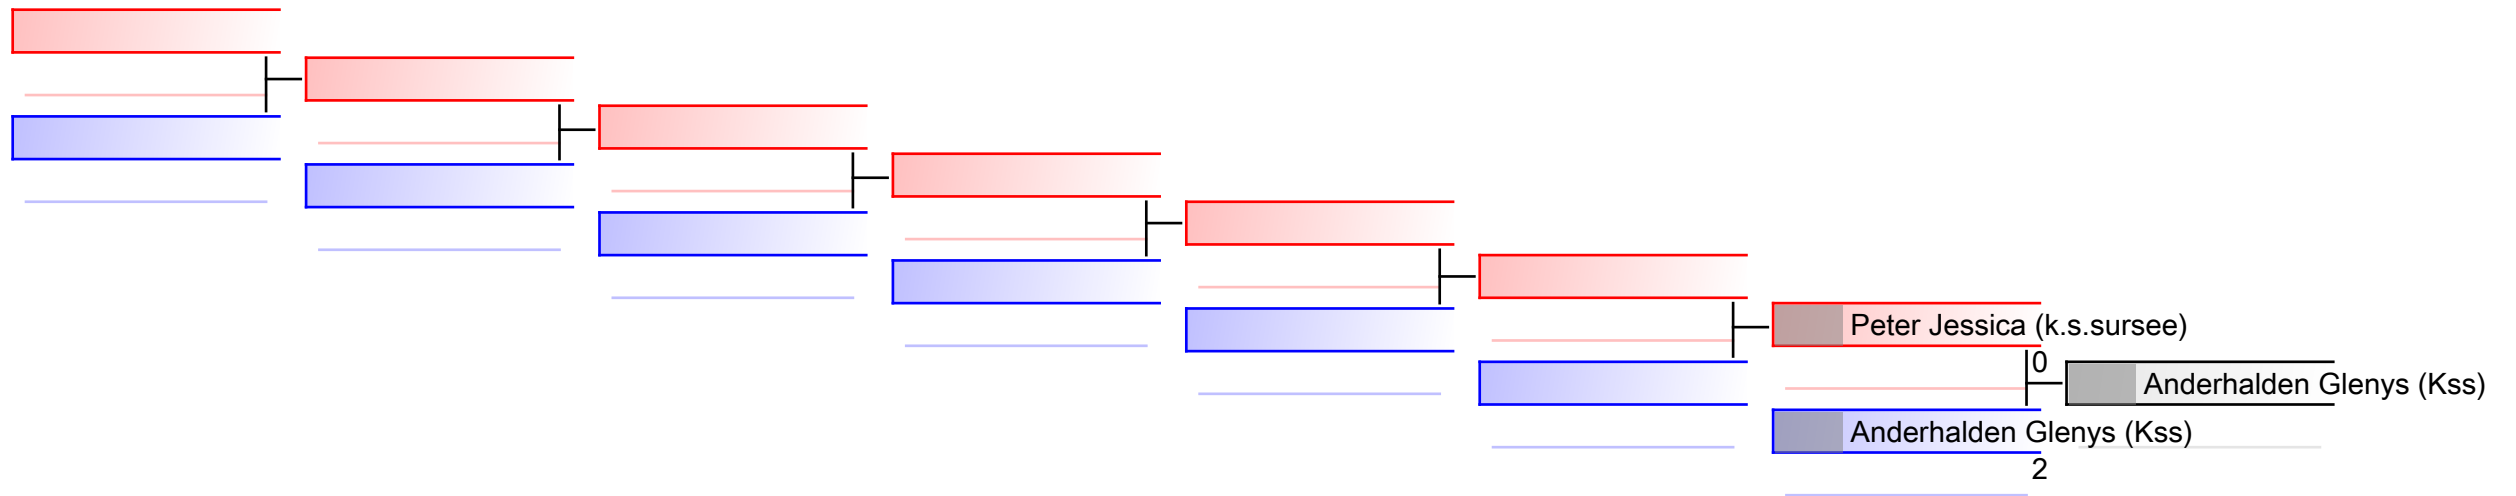

TROSTRUNDE: (1)