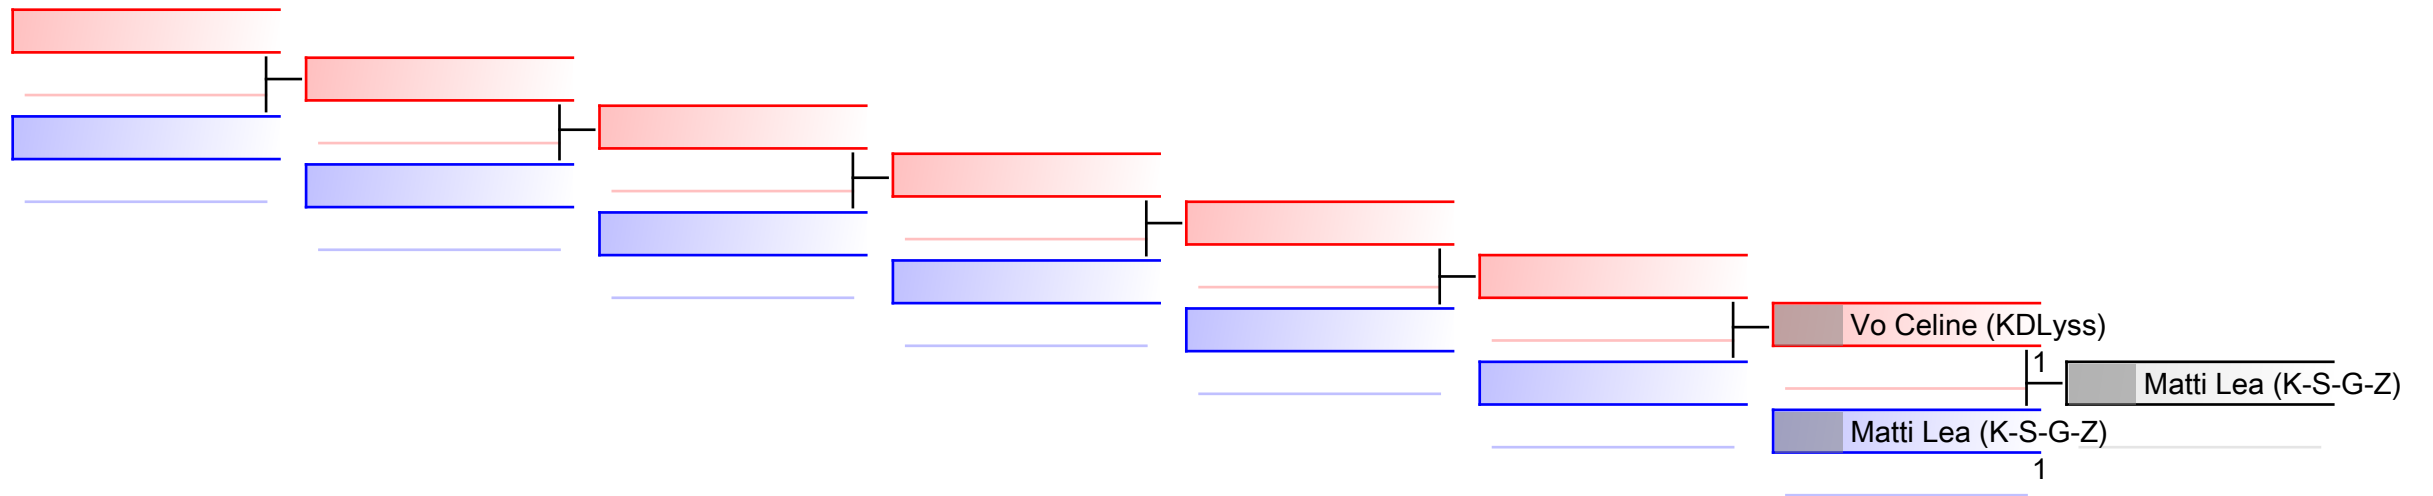

TROSTRUNDE: (1)