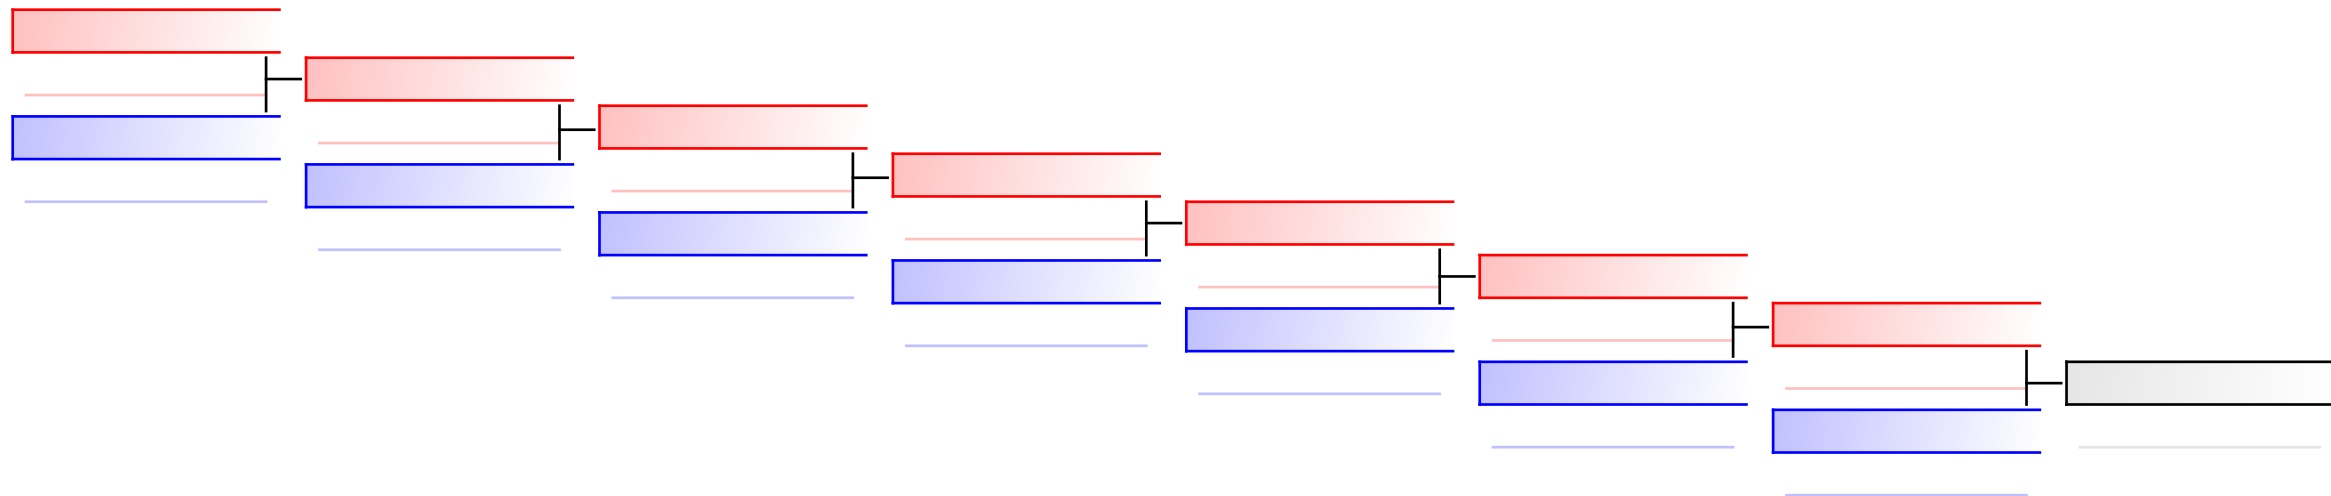

TROSTRUNDE: (1)