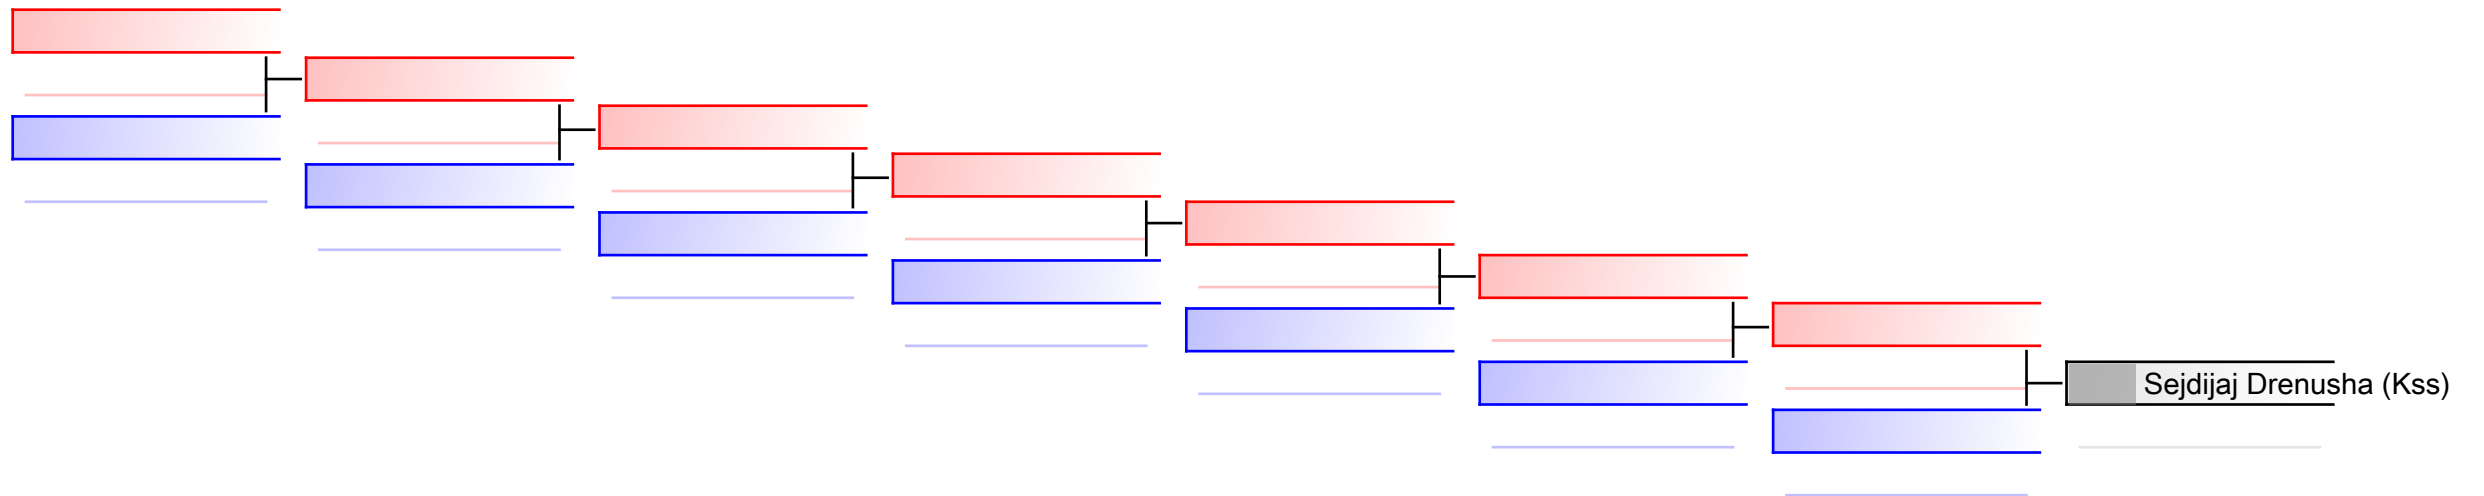

TROSTRUNDE: (1)