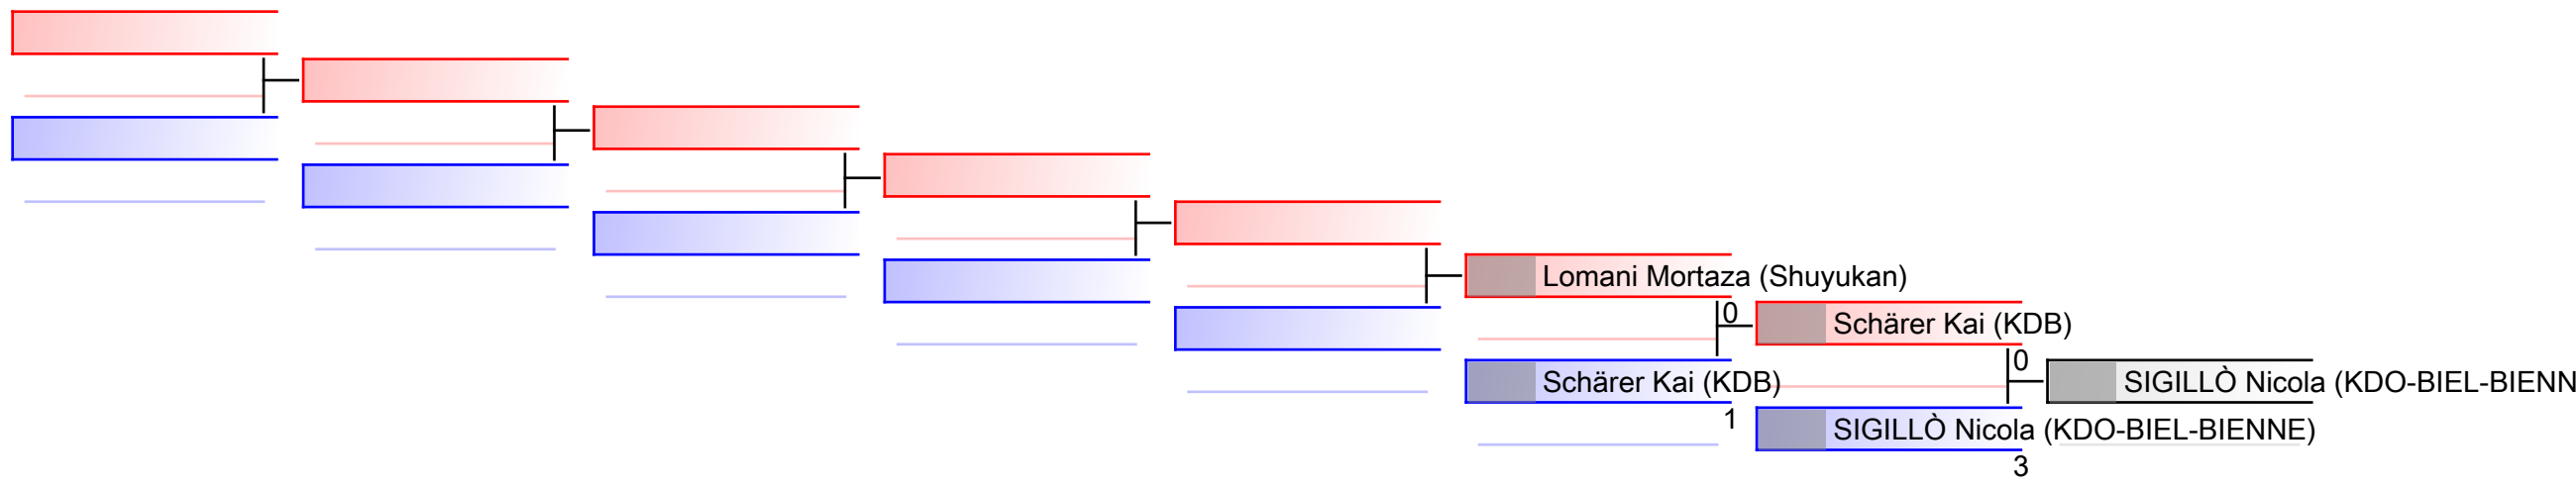

TROSTRUNDE: (1)