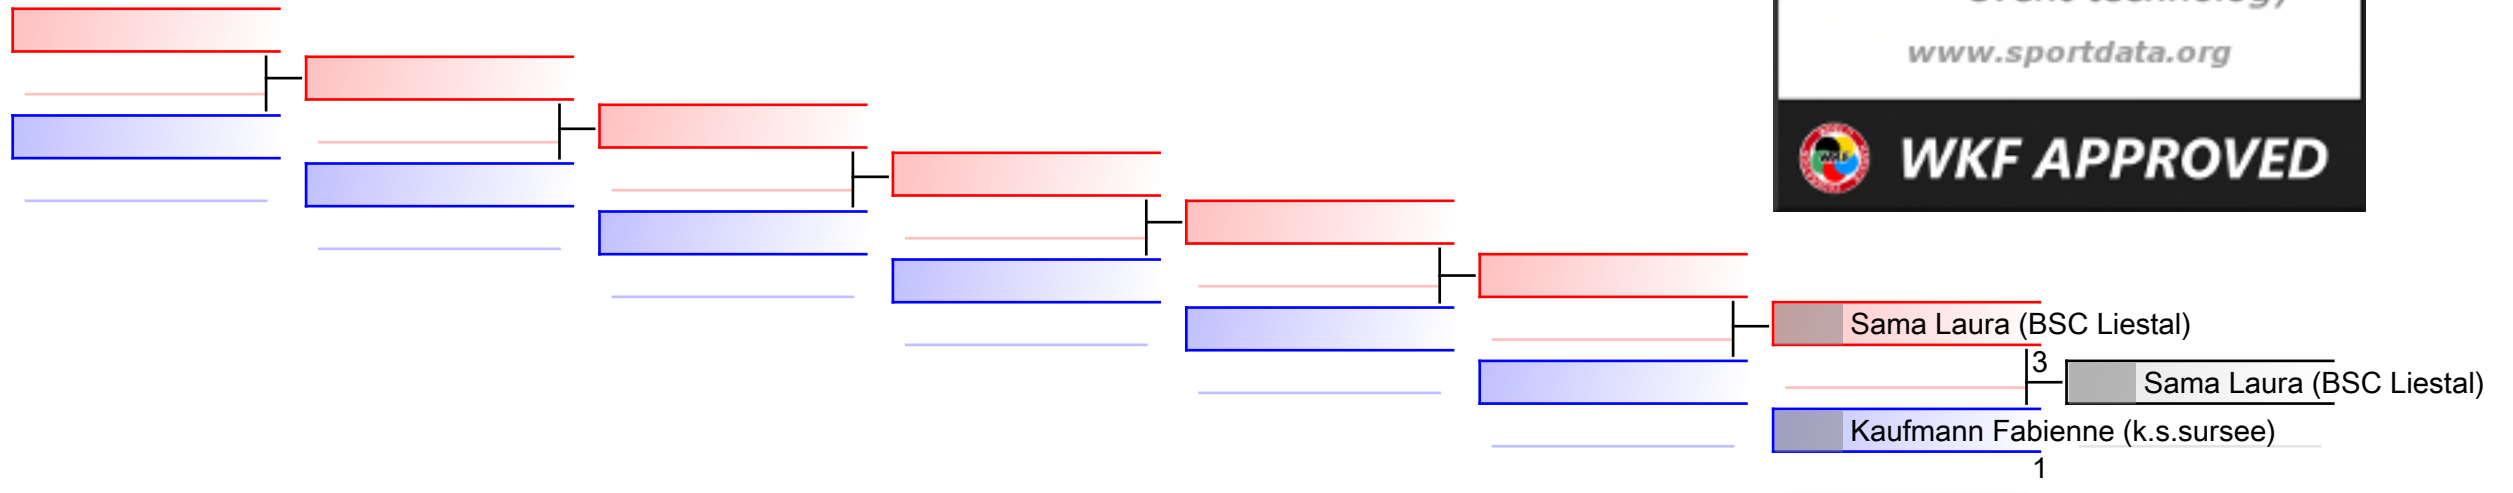

# Kumite Individual female Seniors +68

1. Swiss Karate League 2018 Sursee

Tatami  
5 16:10

Pool  
1

(c)sportdata GmbH & Co KG 2000-2018(2018-03-11 18:34) -WKF Approved- v 9.6.0 build 1 Lizenz: EL 1 Swiss Karate League 2018 Sursee (expire 2018-04-05)