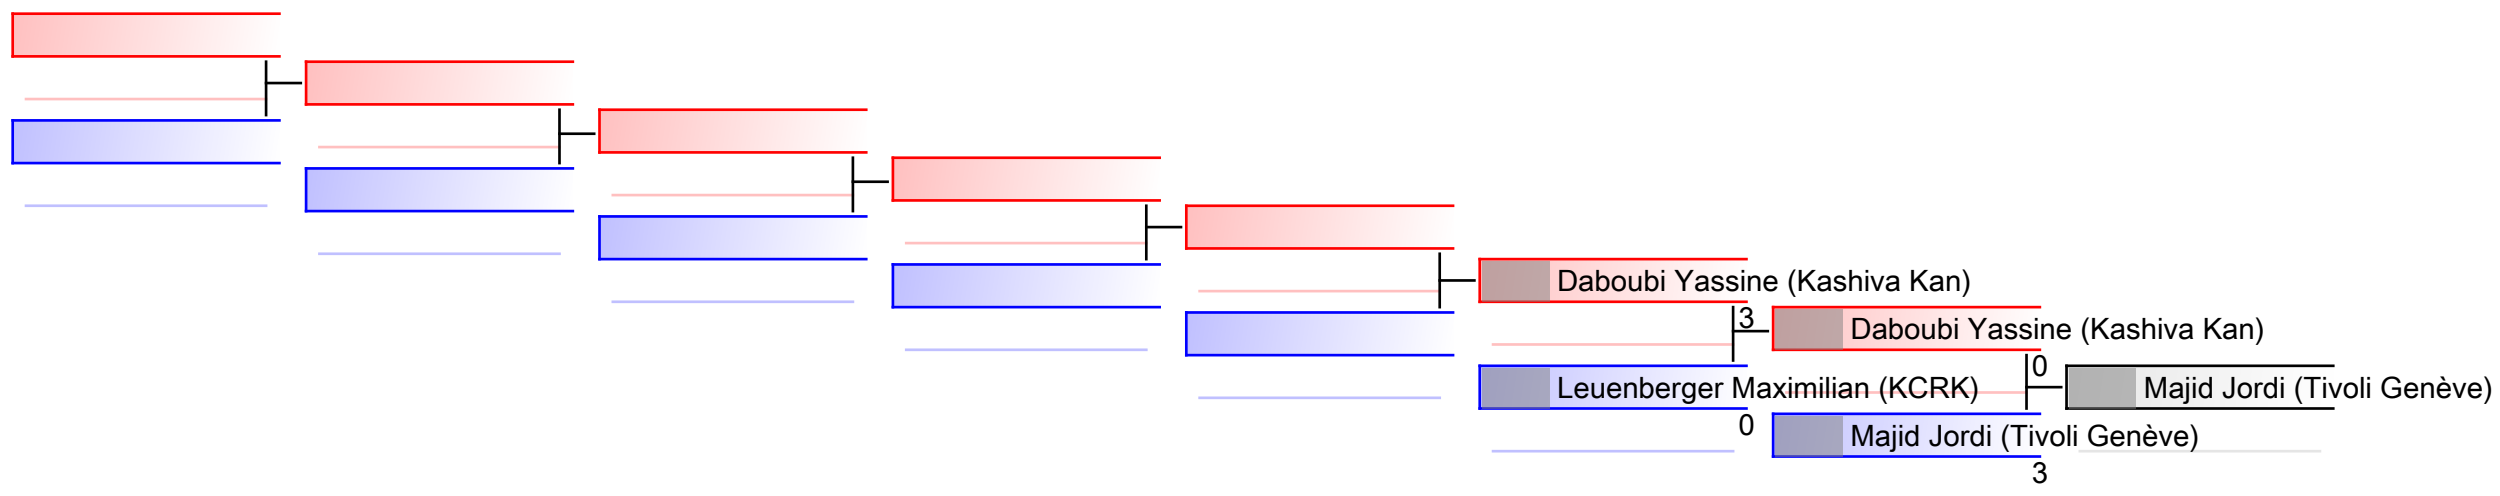

TROSTRUNDE: (1)