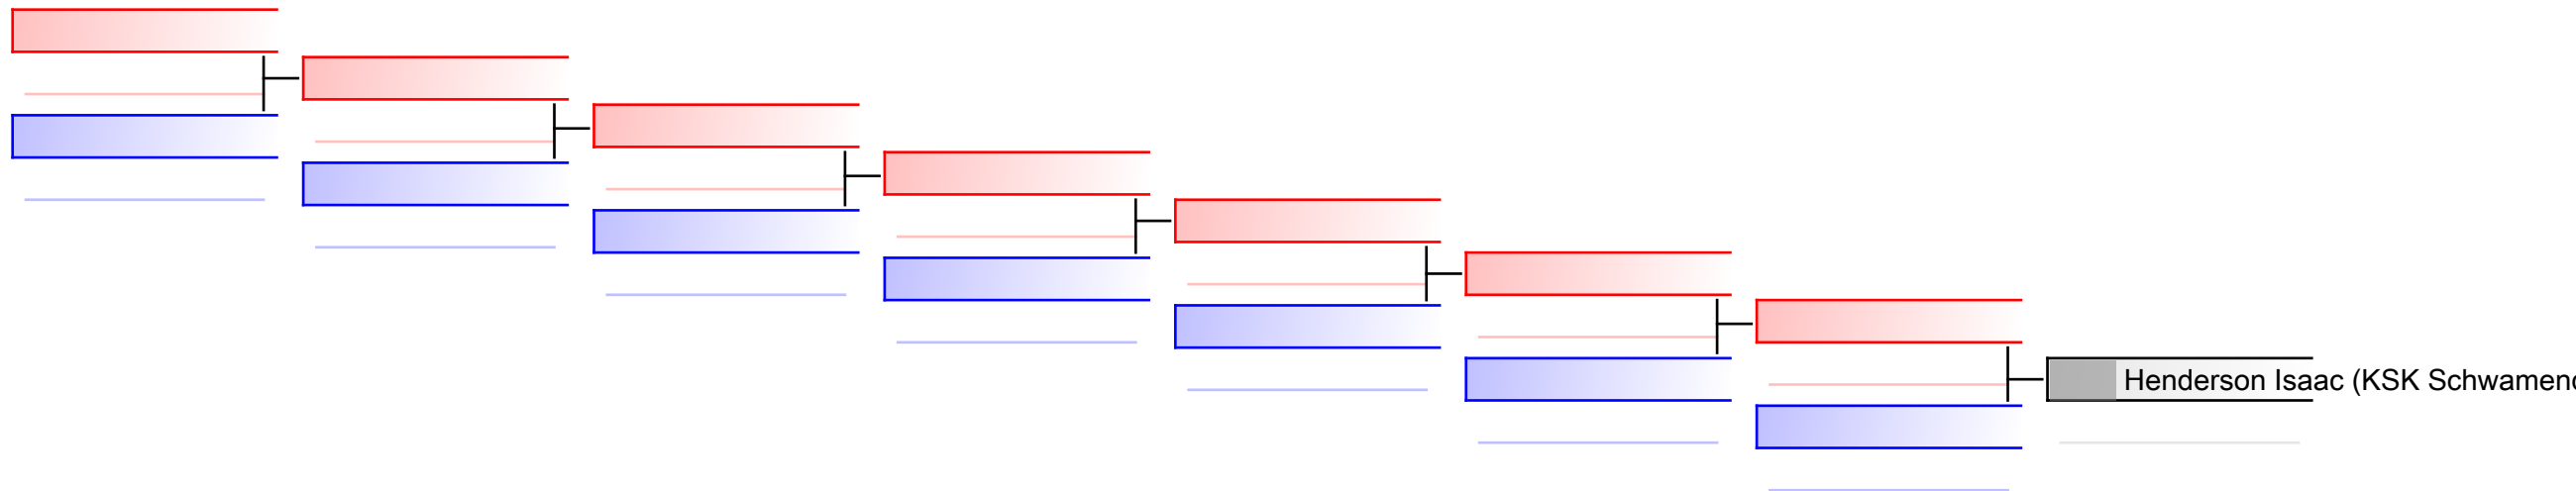

TROSTRUNDE: (1)