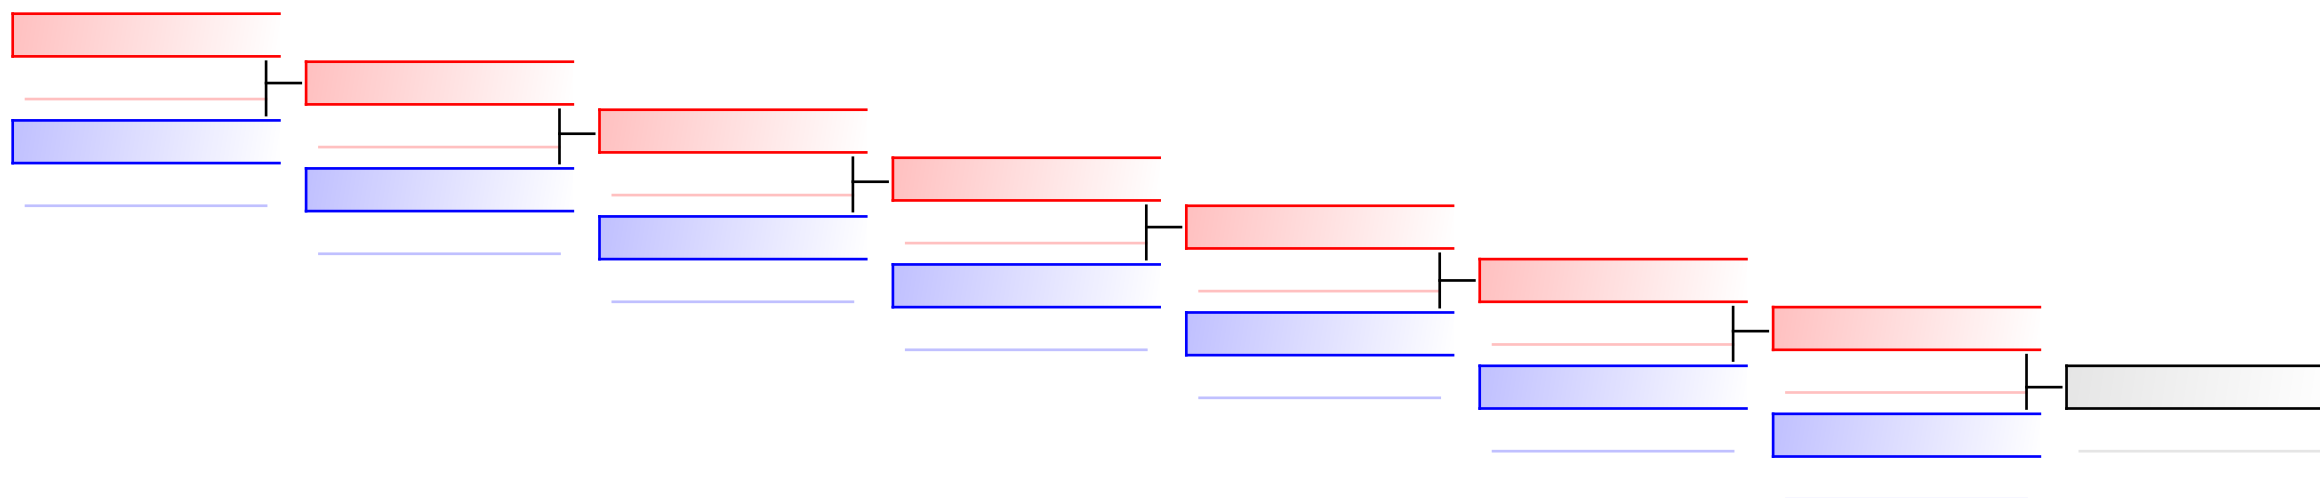

TROSTRUNDE: (1)