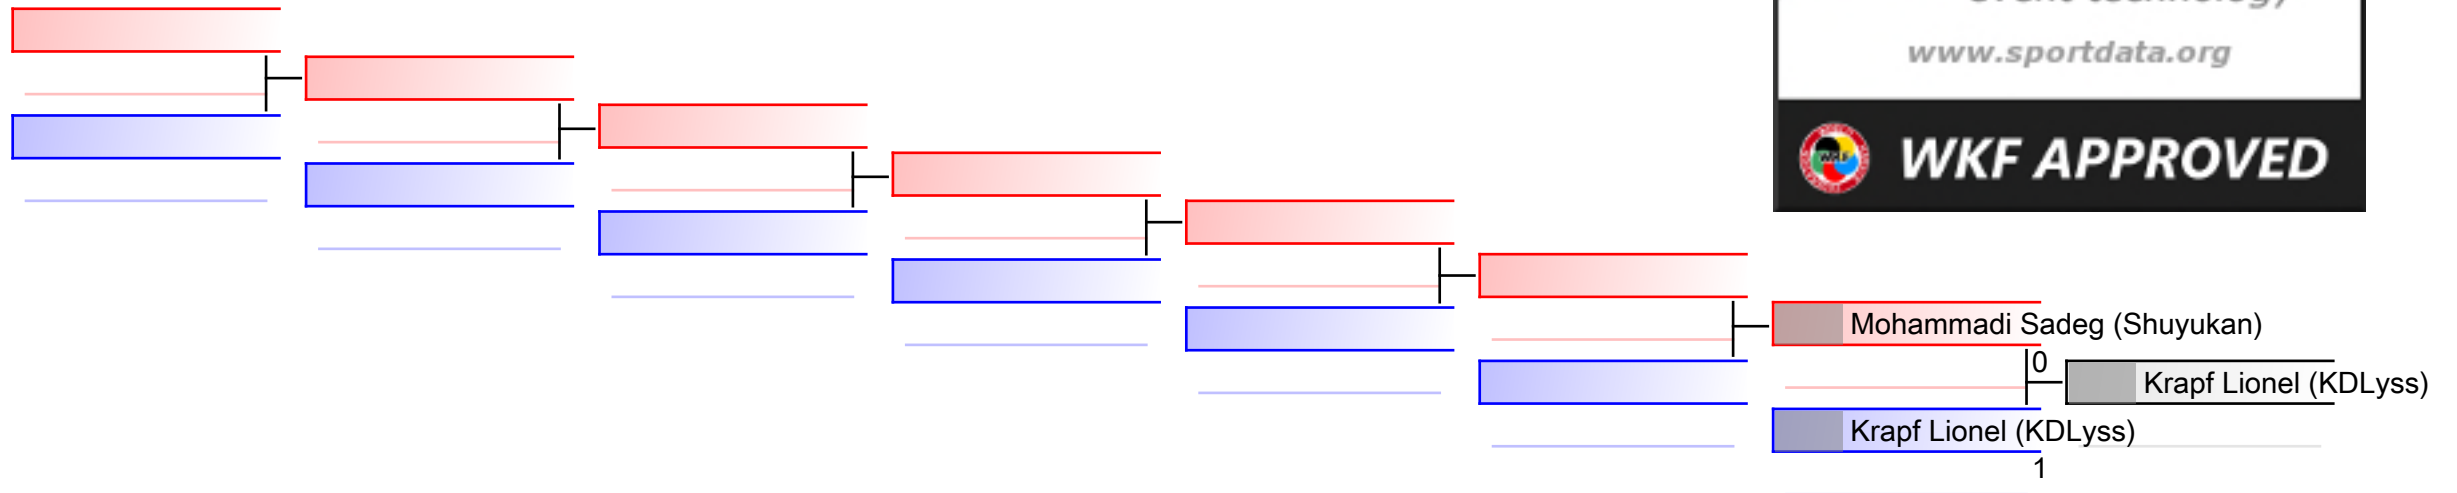

Kumite Individual male Seniors -67

1. Swiss Karate League 2018 Sursee

(c)sportdata GmbH & Co KG 2000-2018(2018-03-11 18:34) -WKF Approved- v 9.6.0 build 1 Lizenz: EL 1 Swiss Karate League 2018 Sursee (expire 2018-04-05)

Tatami
5 15:35

Pool
1