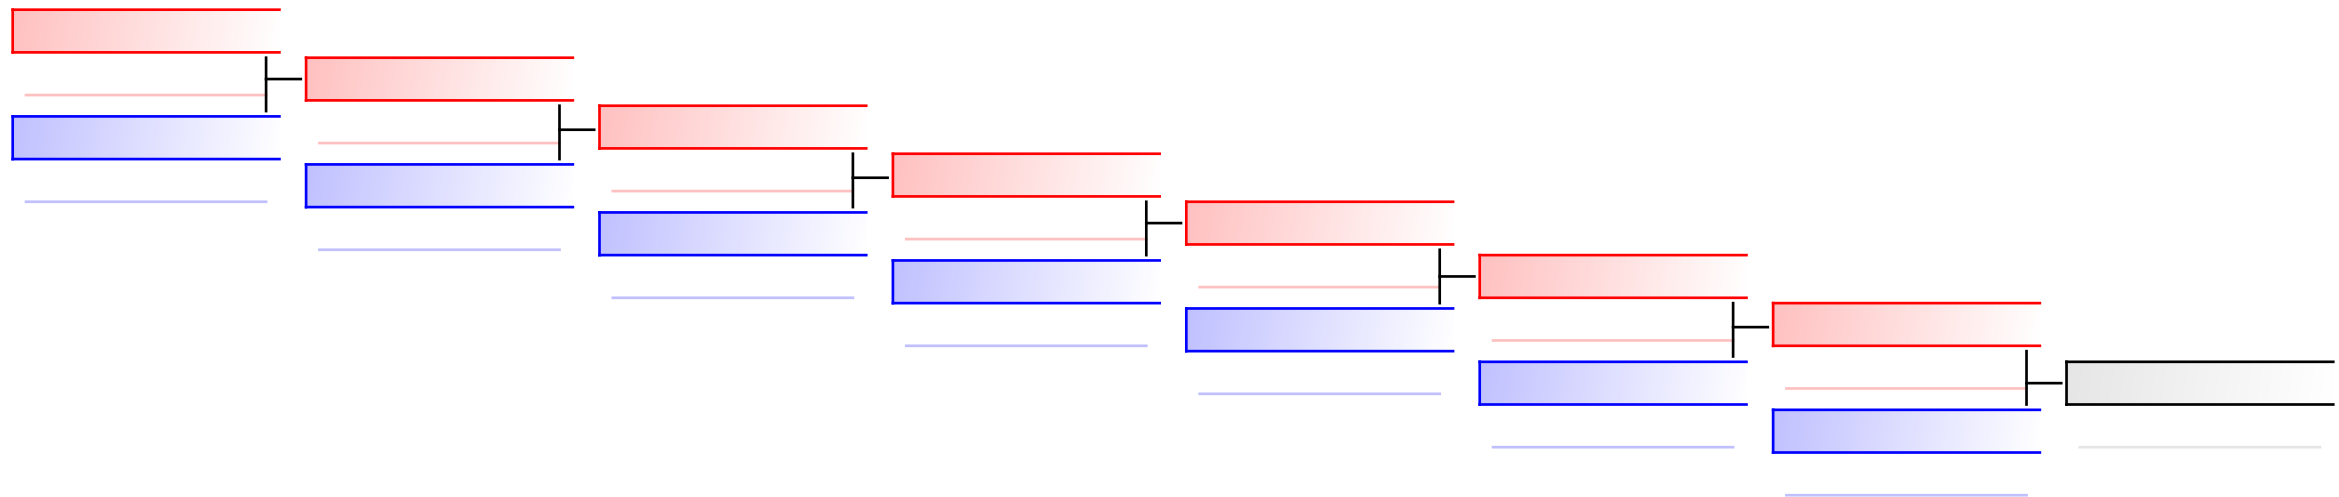

TROSTRUNDE: (2)