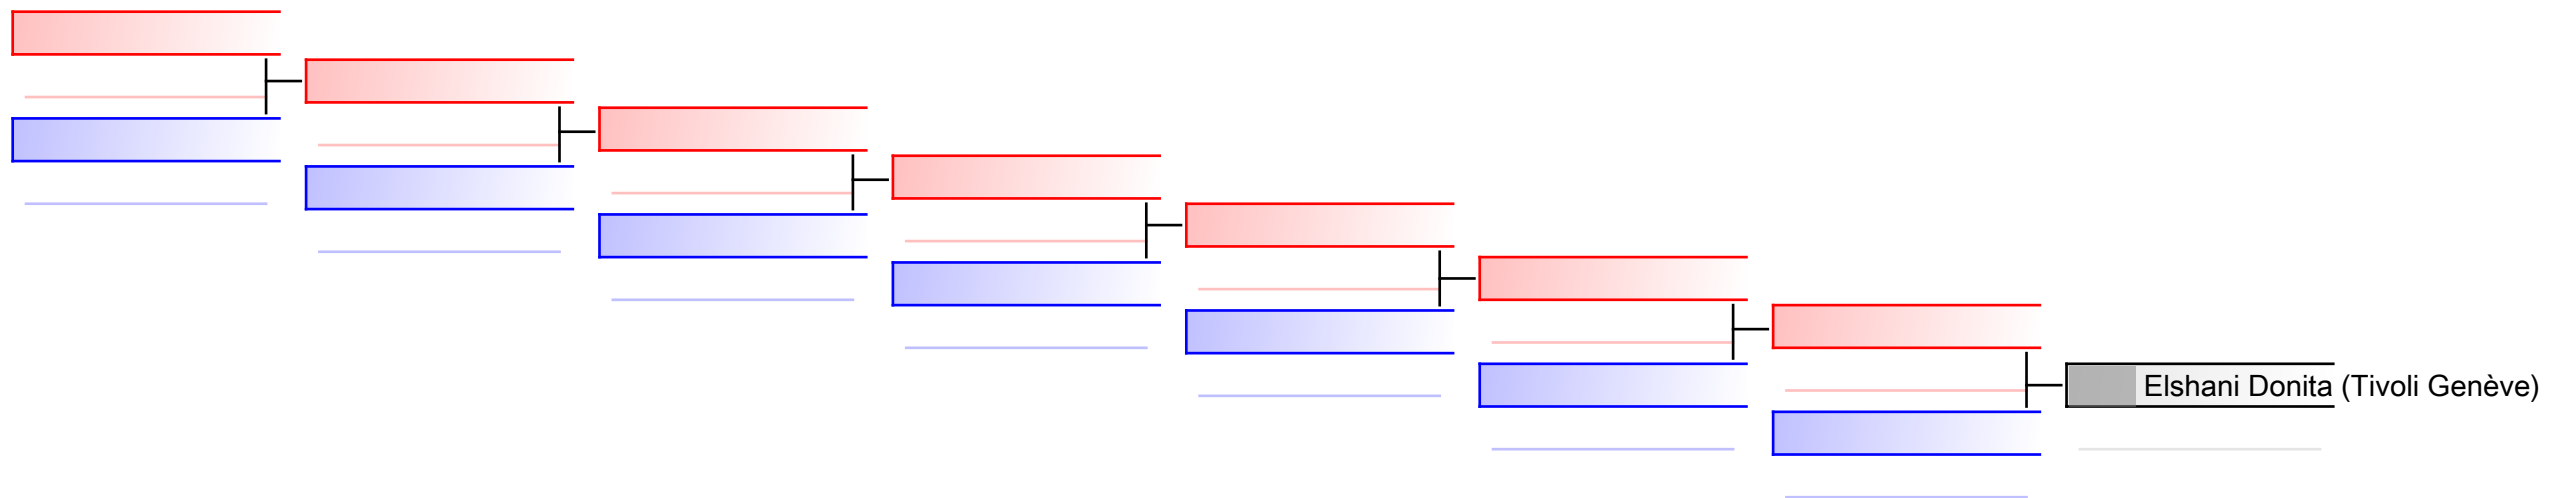

TROSTRUNDE: (1)