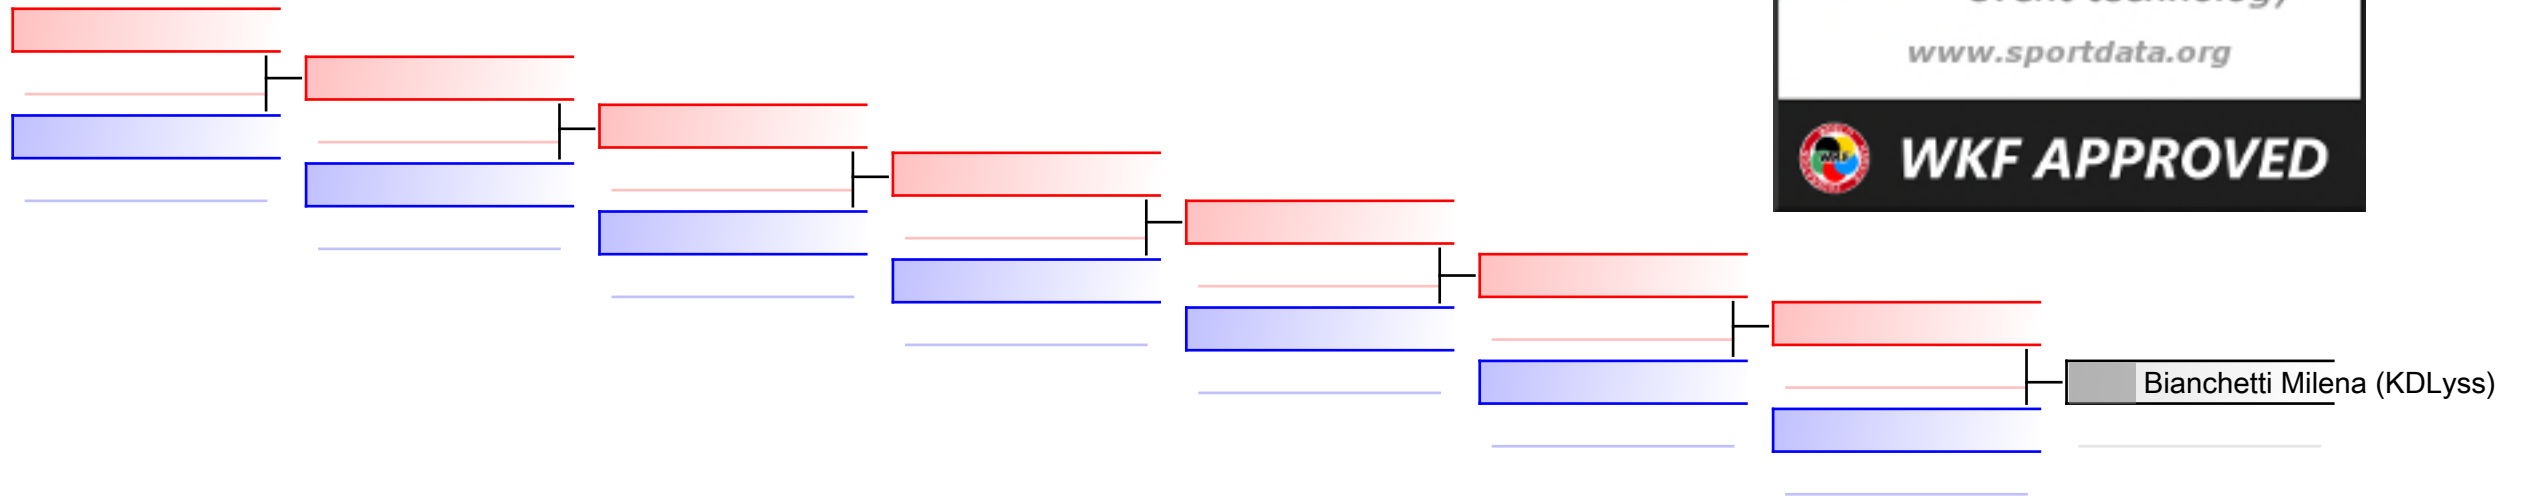

Kumite Individual female Seniors -55

1. Swiss Karate League 2018 Sursee

(c)sportdata GmbH & Co KG 2000-2018(2018-03-11 18:34) -WKF Approved- v 9.6.0 build 1 Lizenz: EL 1 Swiss Karate League 2018 Sursee (expire 2018-04-05)

Tatami
1 15:05

Pool
1