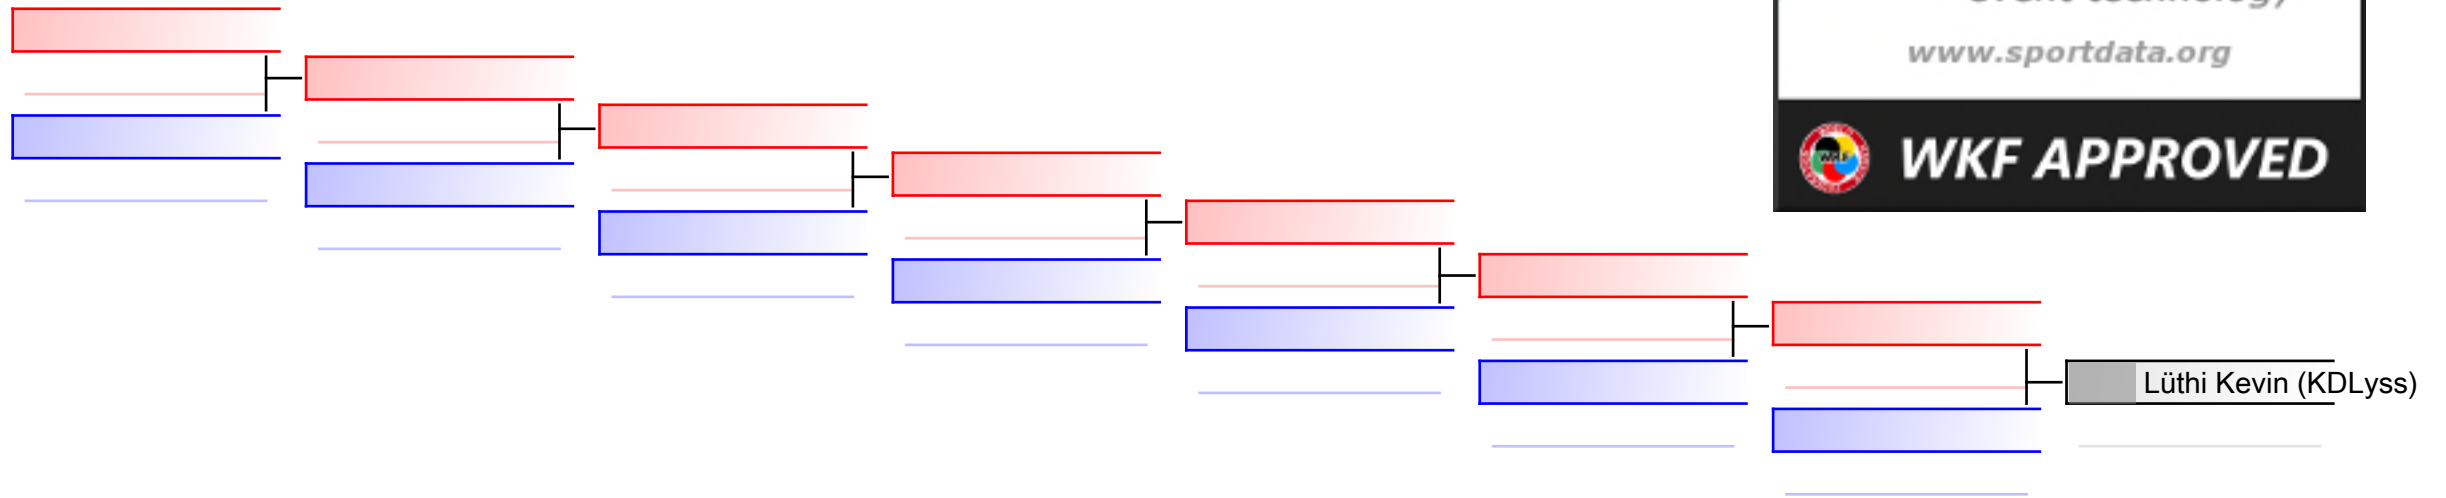

# Kumite Individual male Seniors -60

1. Swiss Karate League 2018 Sursee

Tatami

Pool  
1

(c)sportdata GmbH & Co KG 2000-2018(2018-03-11 18:34) -WKF Approved- v 9.6.0 build 1 Lizenz: EL 1 Swiss Karate League 2018 Sursee (expire 2018-04-05)