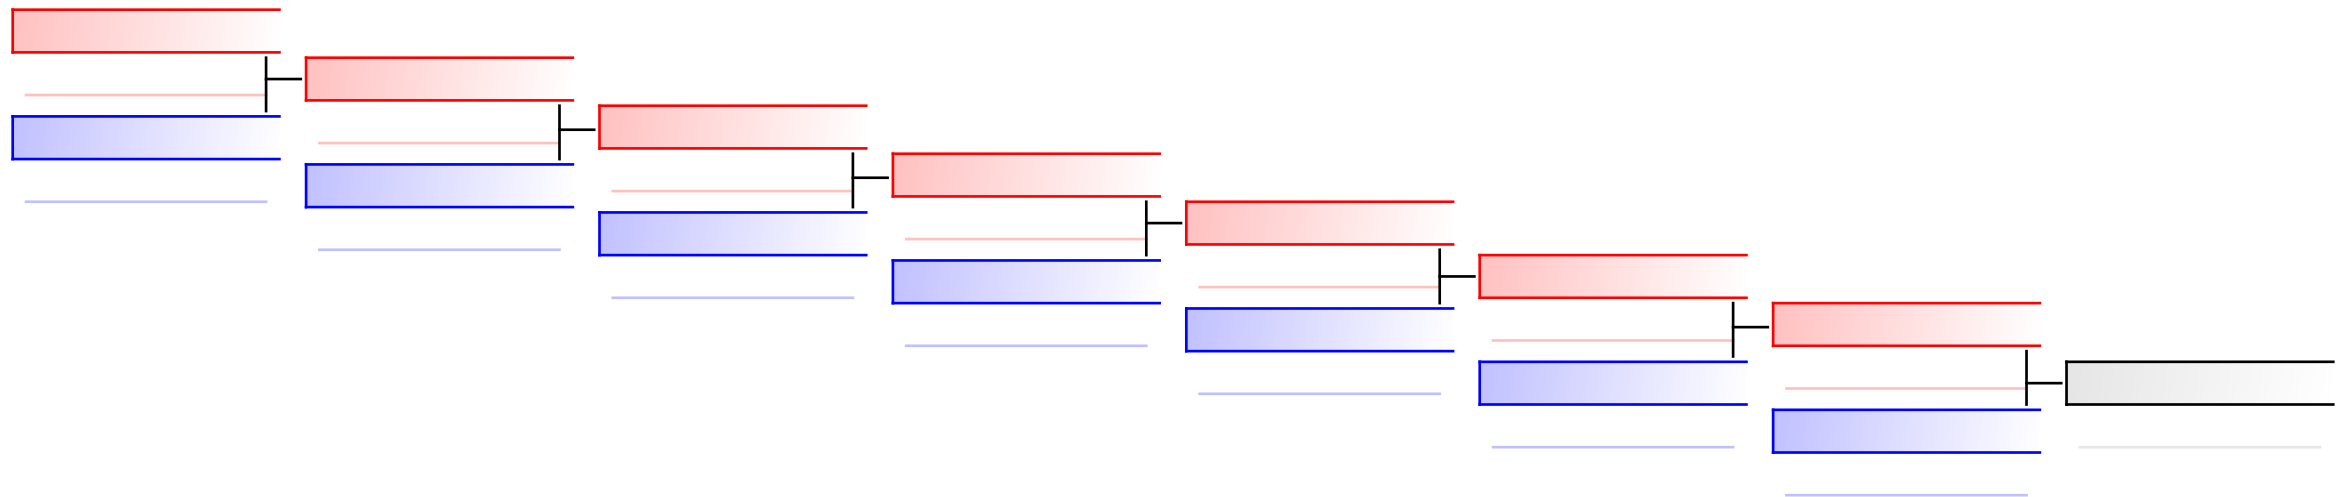

TROSTRUNDE: (1)