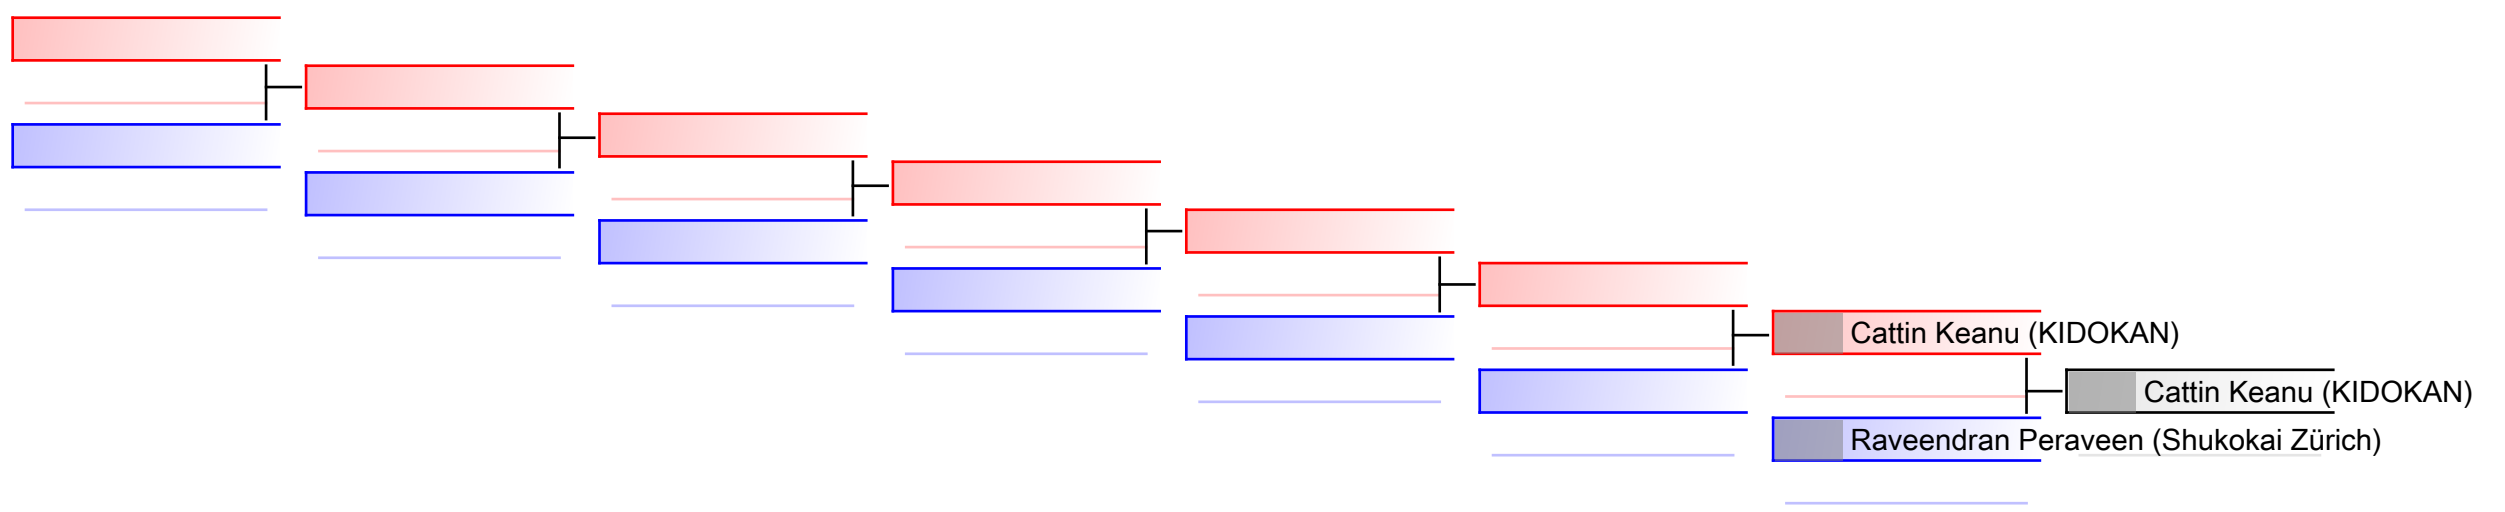

TROSTRUNDE: (1)