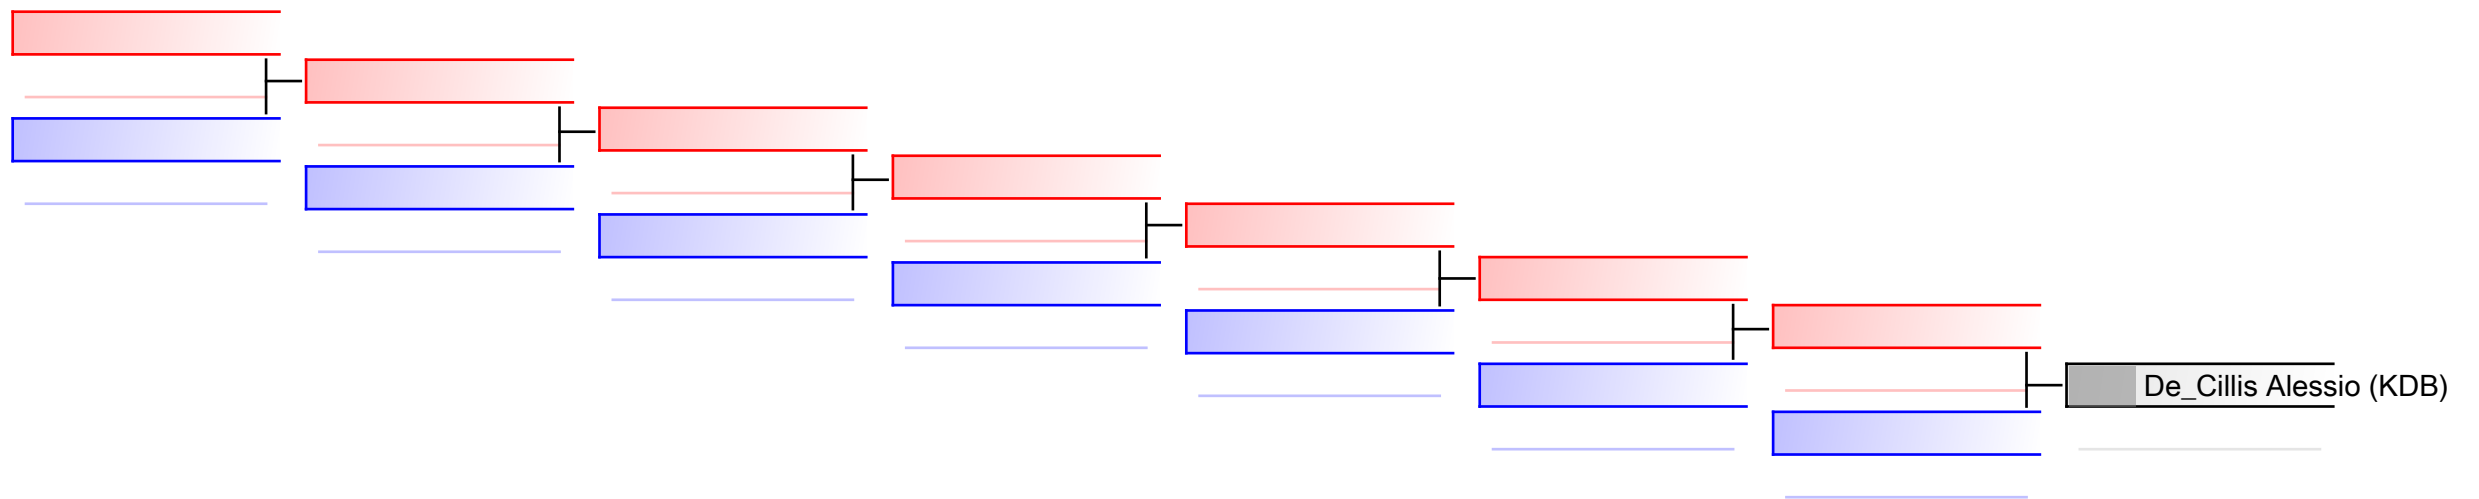

TROSTRUNDE: (1)