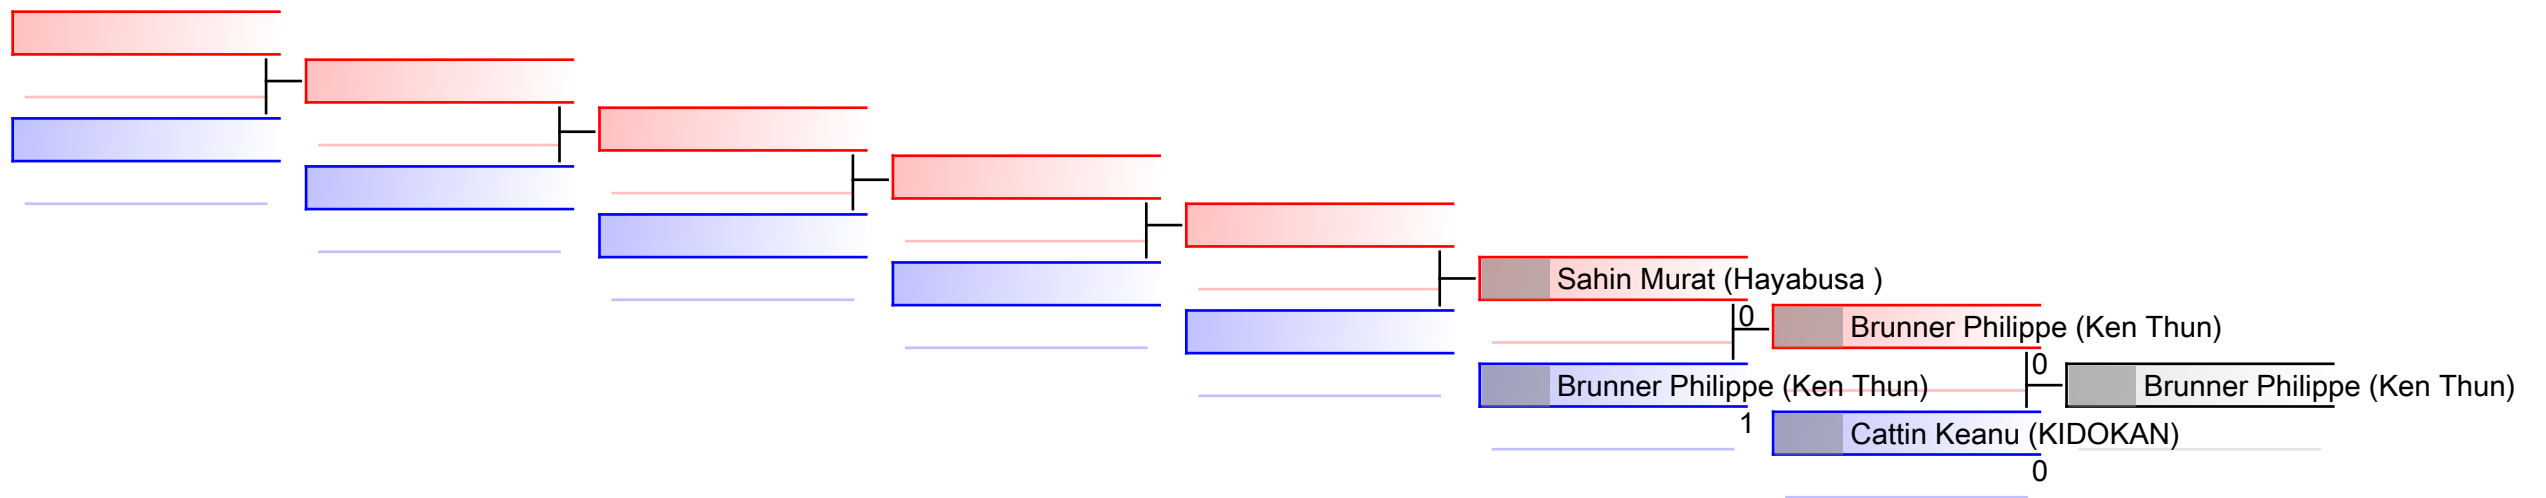

TROSTRUNDE: (1)