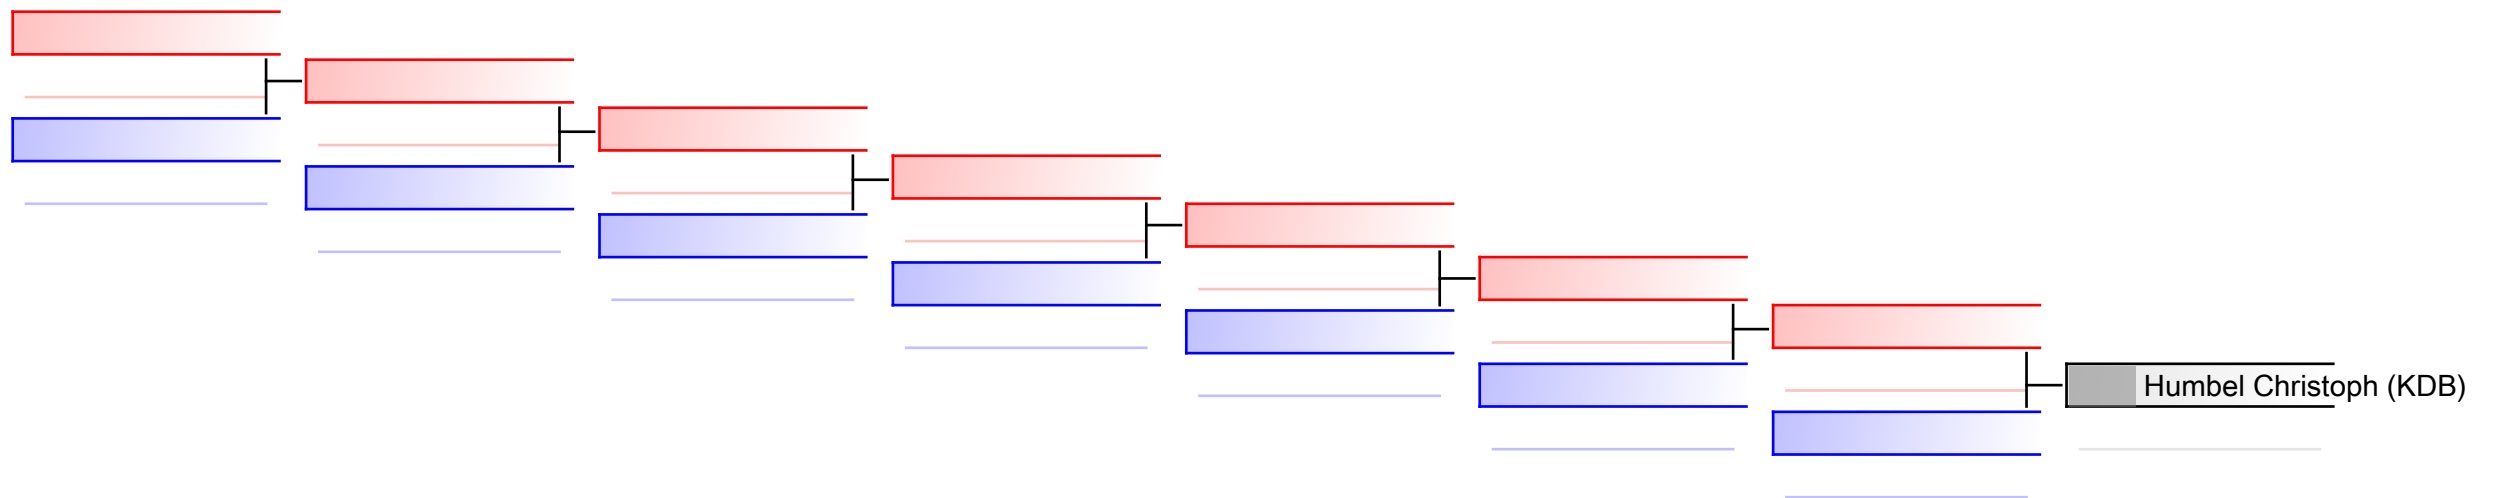

TROSTRUNDE: (1)