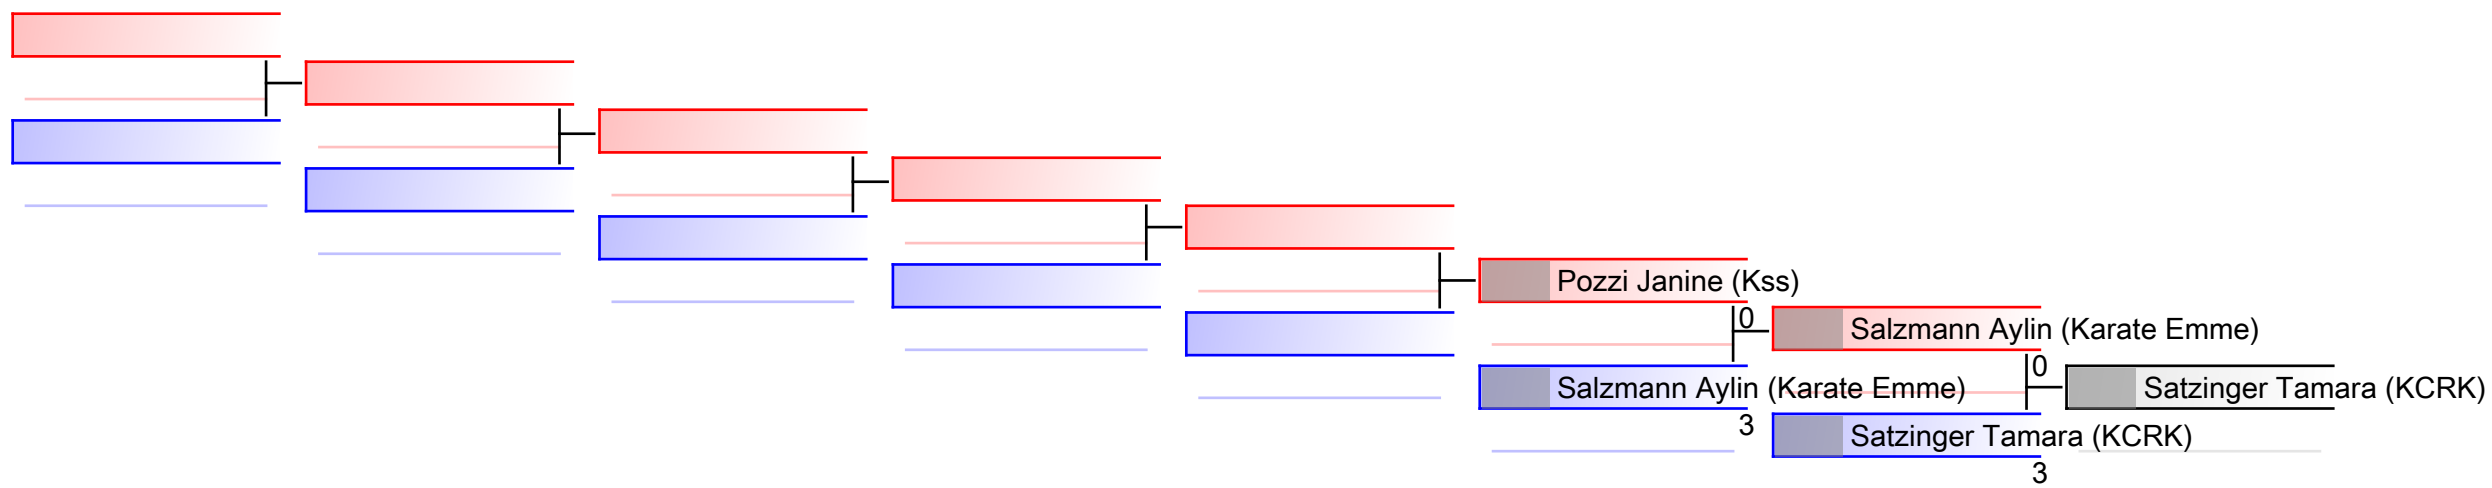

TROSTRUNDE: (1)