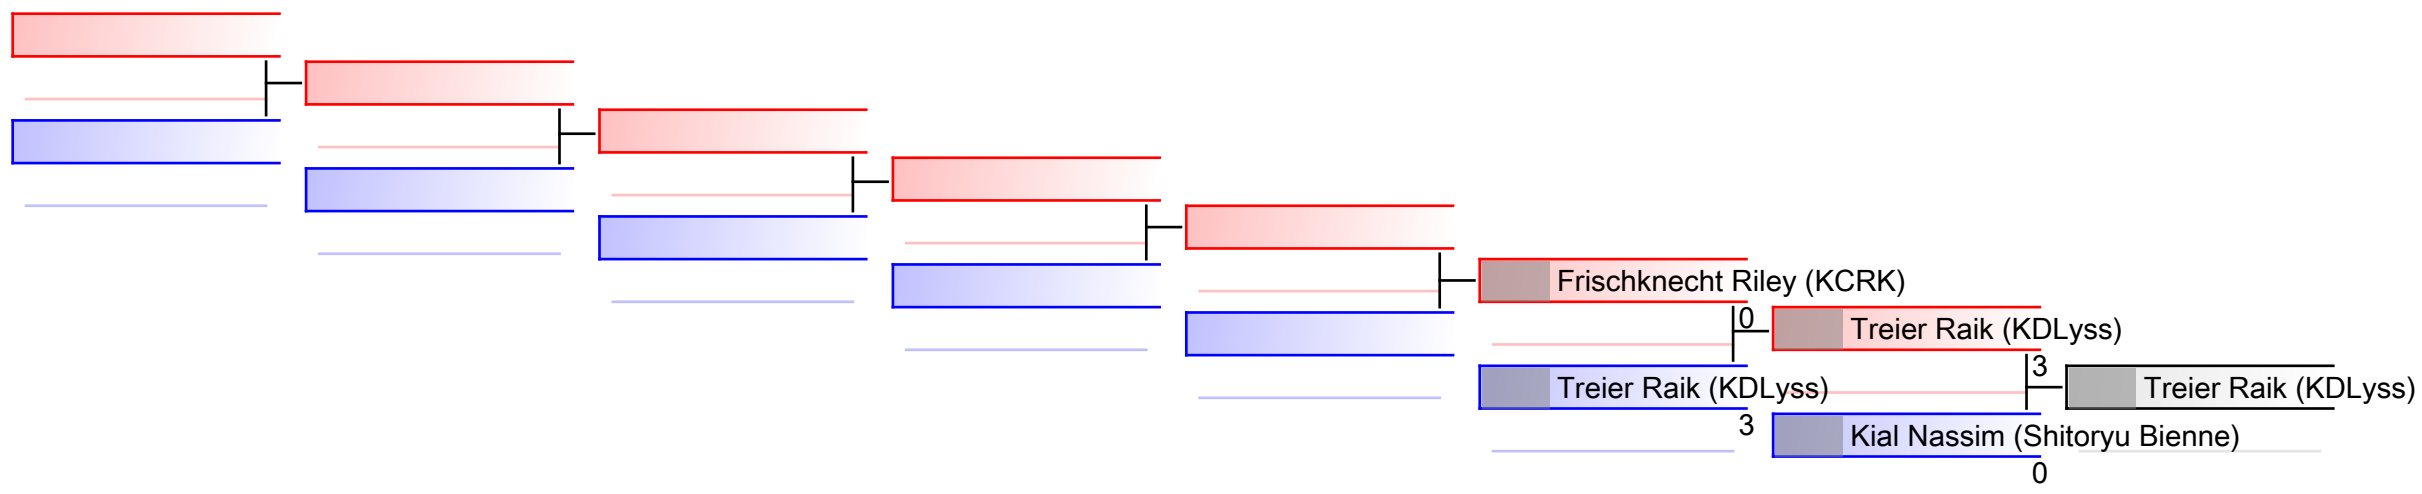

TROSTRUNDE: (1)