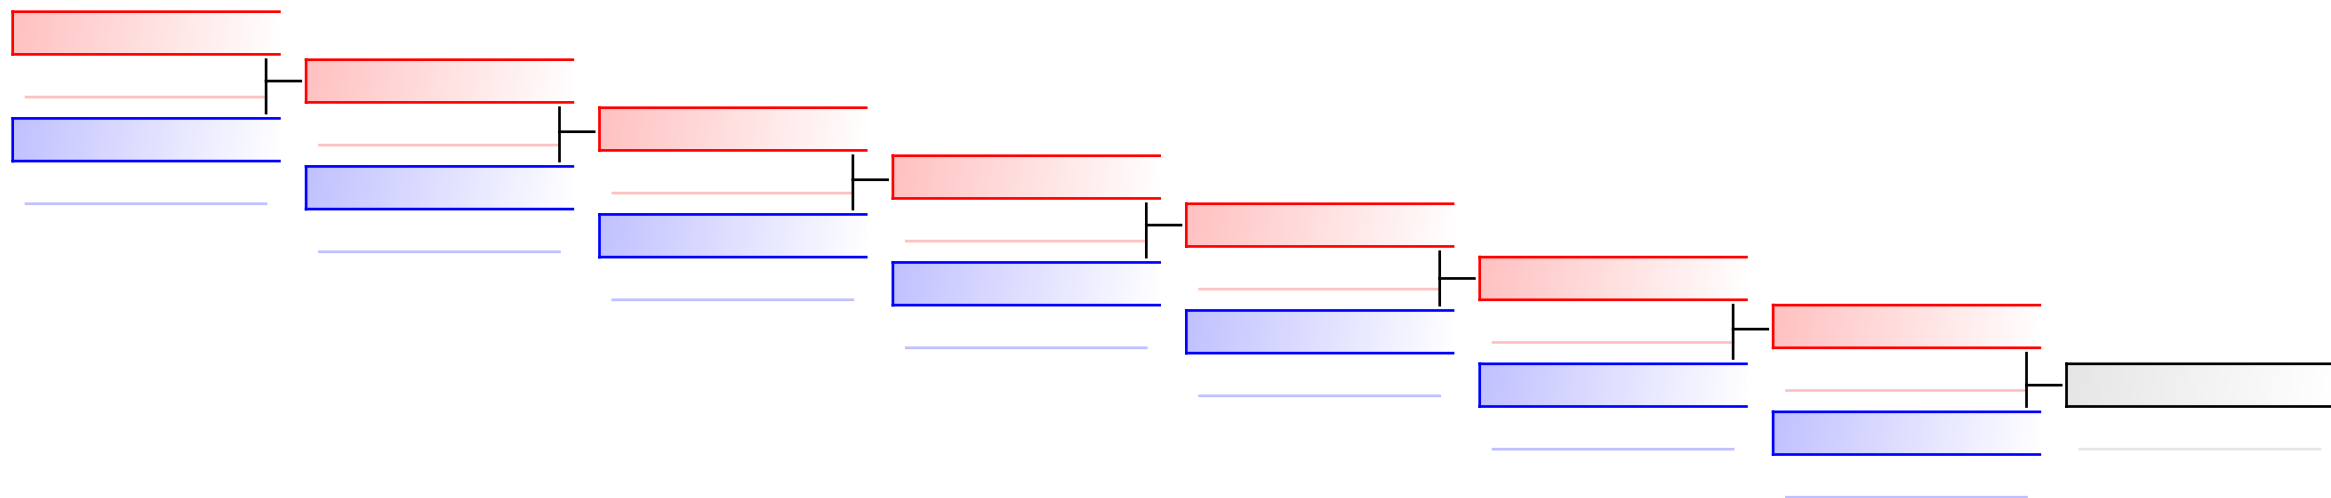

TROSTRUNDE: (2)