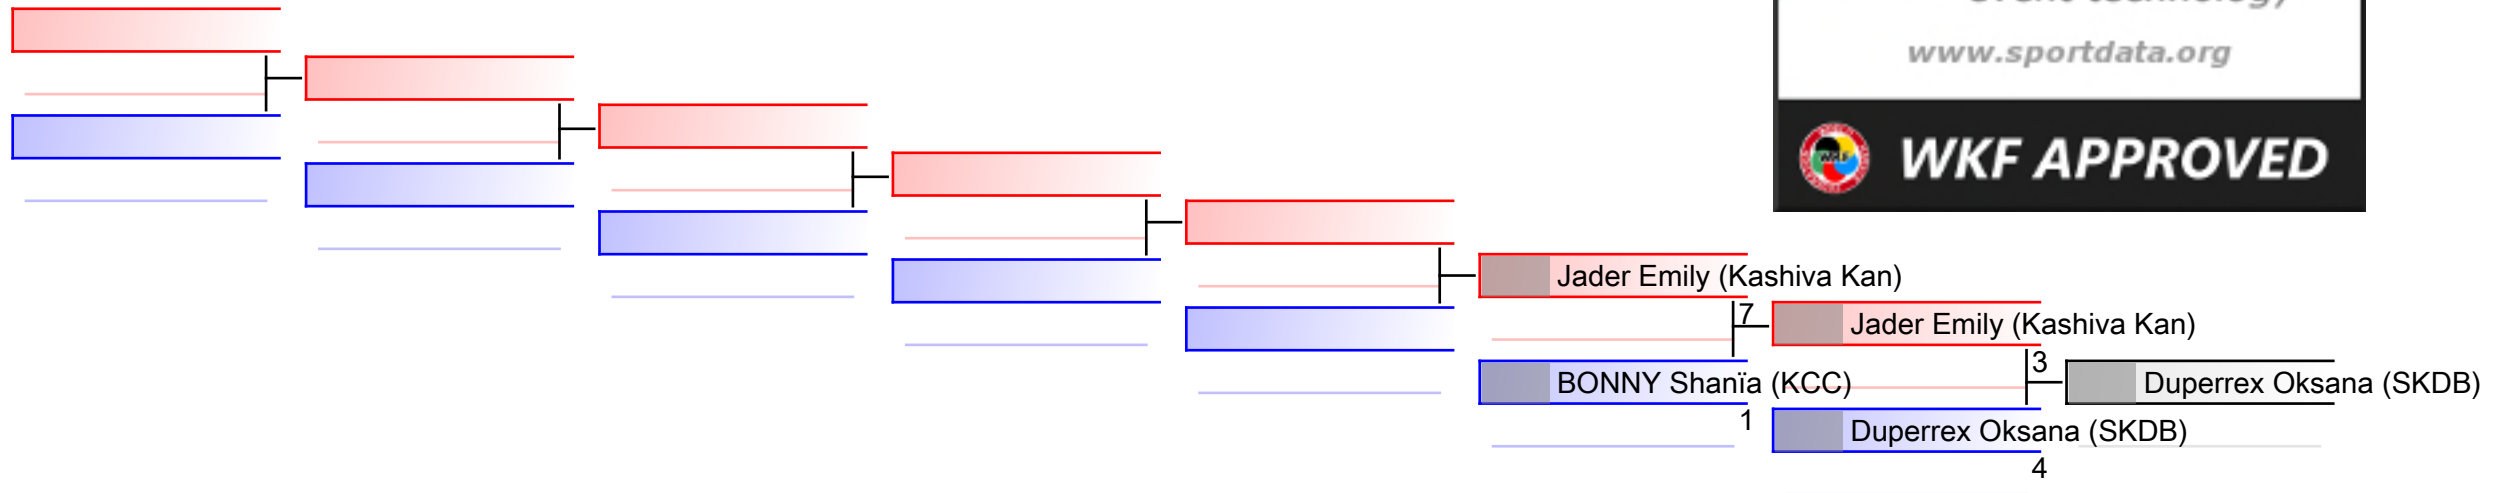

# Kumite Individual female U14 -47

1. Swiss Karate League 2018 Sursee

Tatami  
6 11:55

Pool  
2

(c)sportdata GmbH & Co KG 2000-2018(2018-03-11 18:34) -WKF Approved- v 9.6.0 build 1 Lizenz: EL 1 Swiss Karate League 2018 Sursee (expire 2018-04-05)