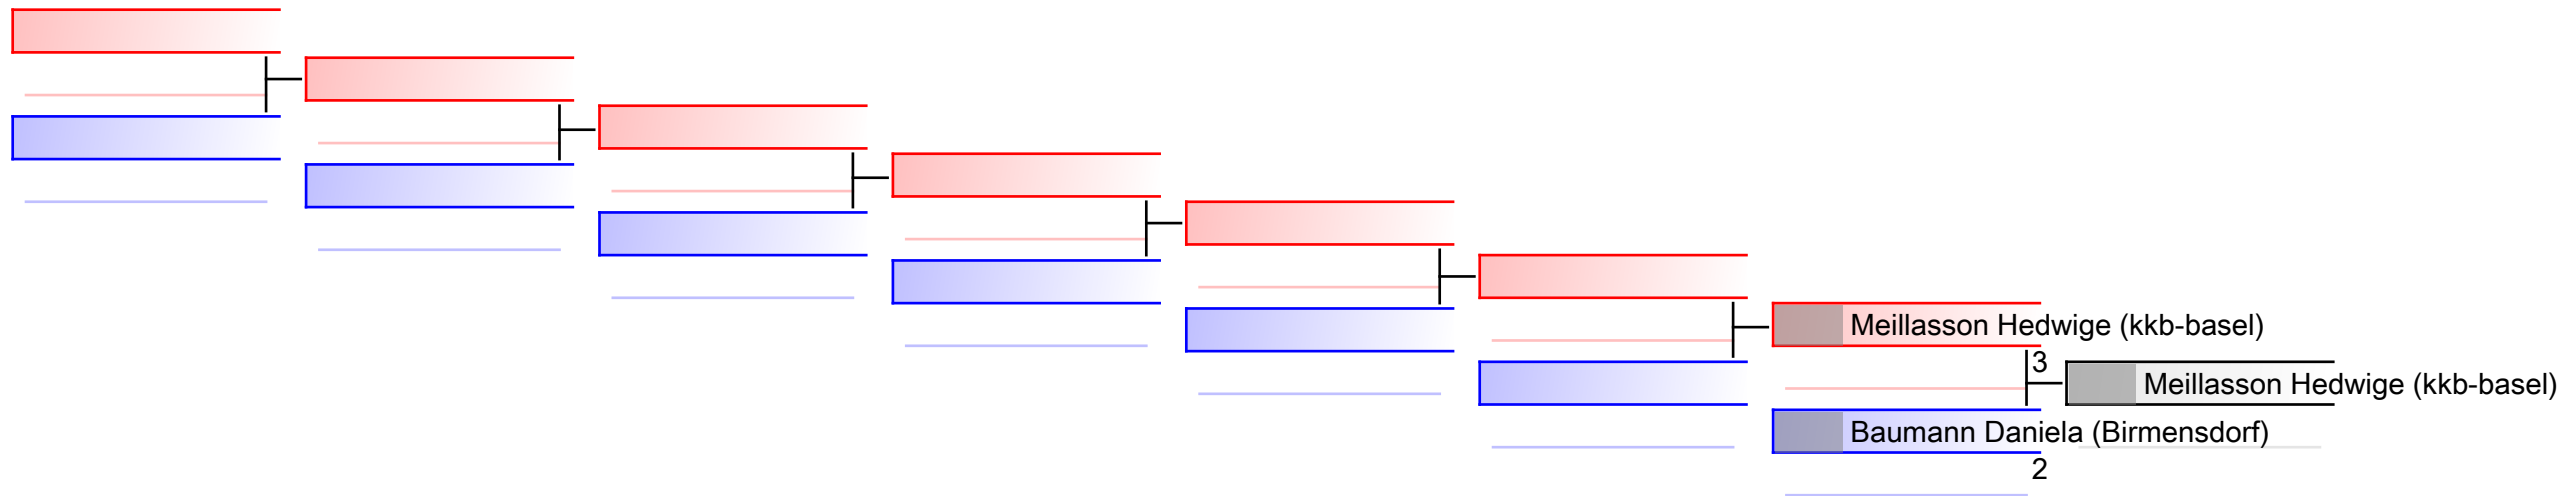

TROSTRUNDE: (1)