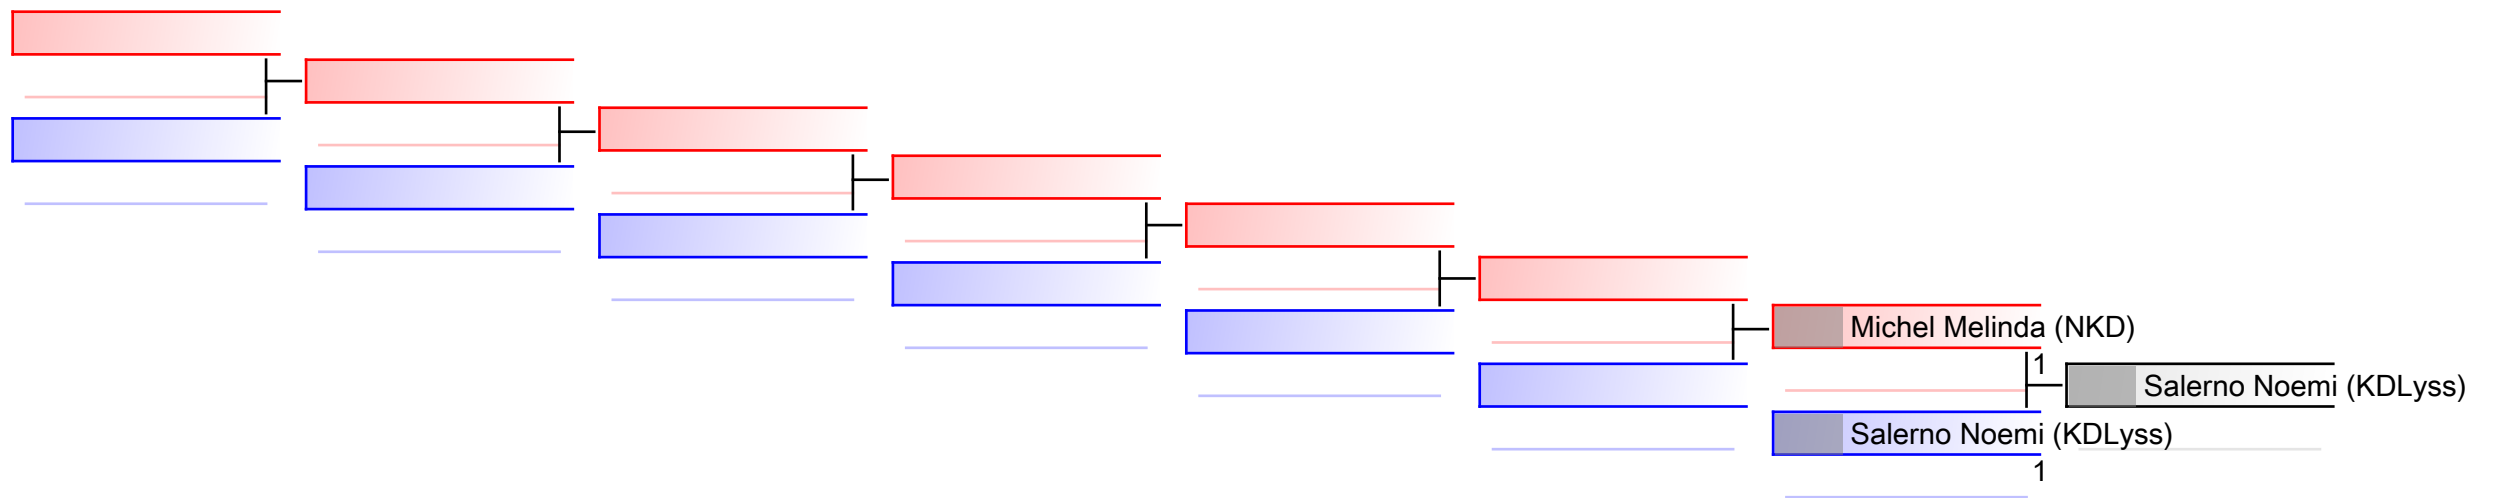

TROSTRUNDE: (1)