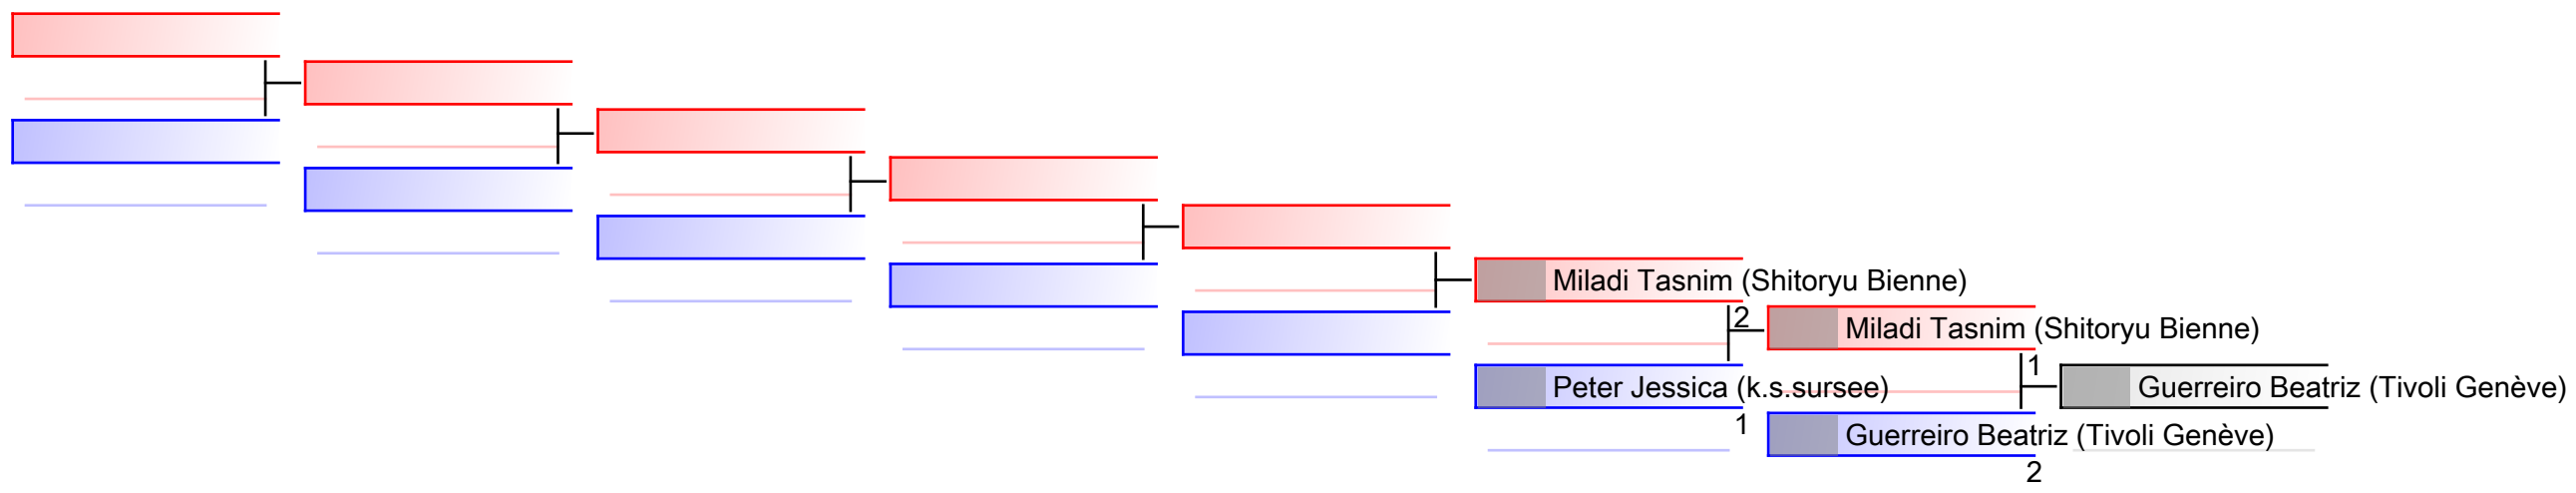

TROSTRUNDE: (1)