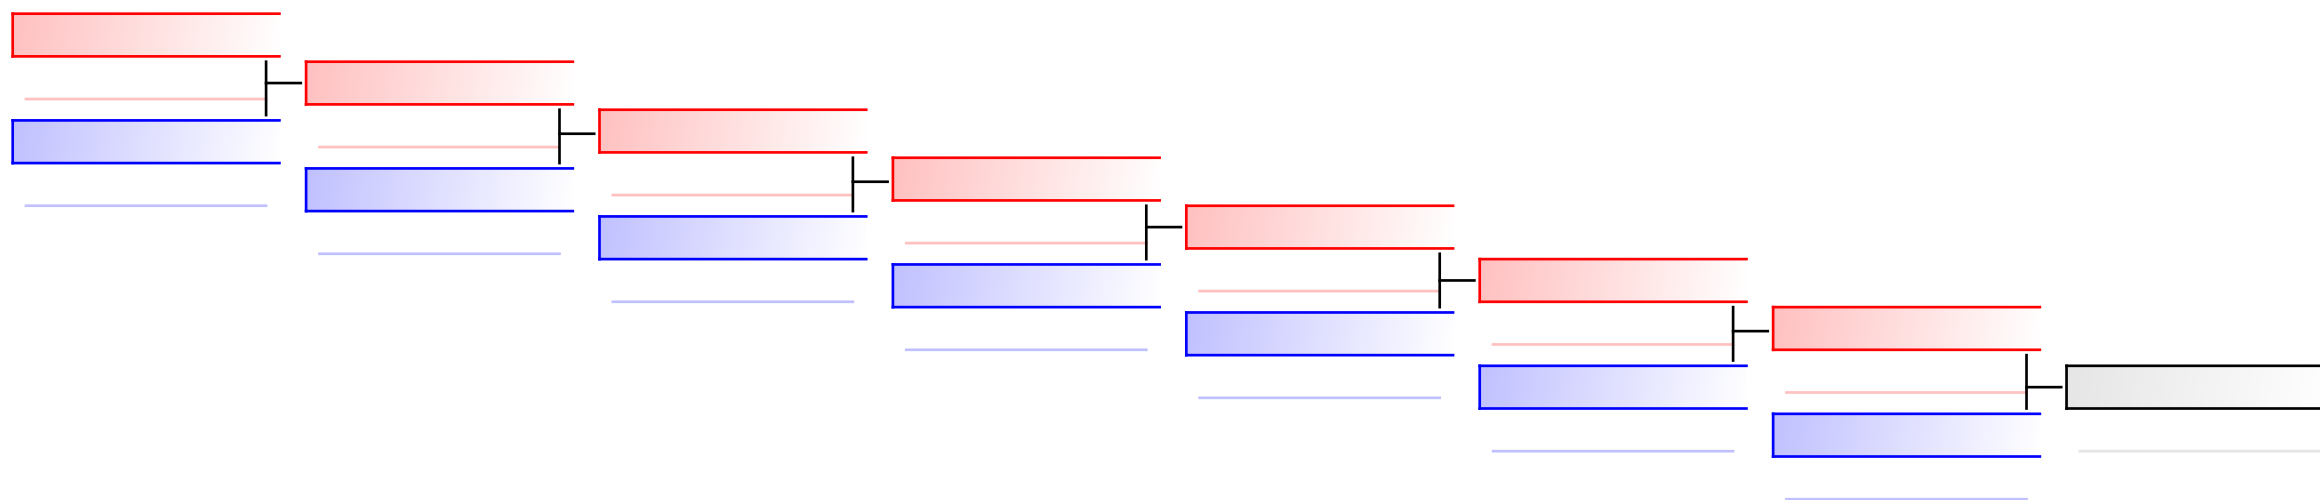

TROSTRUNDE: (2)