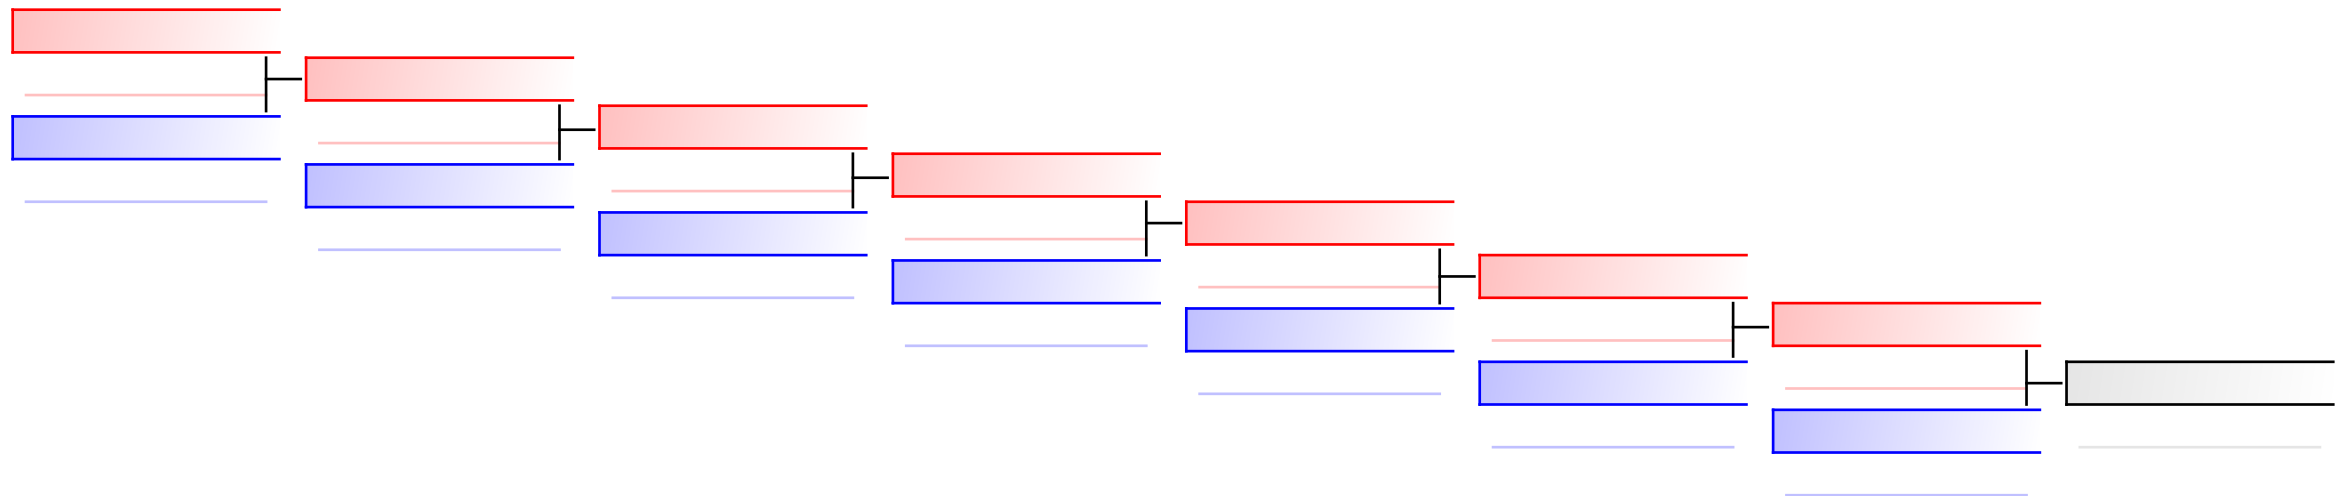

TROSTRUNDE: (2)