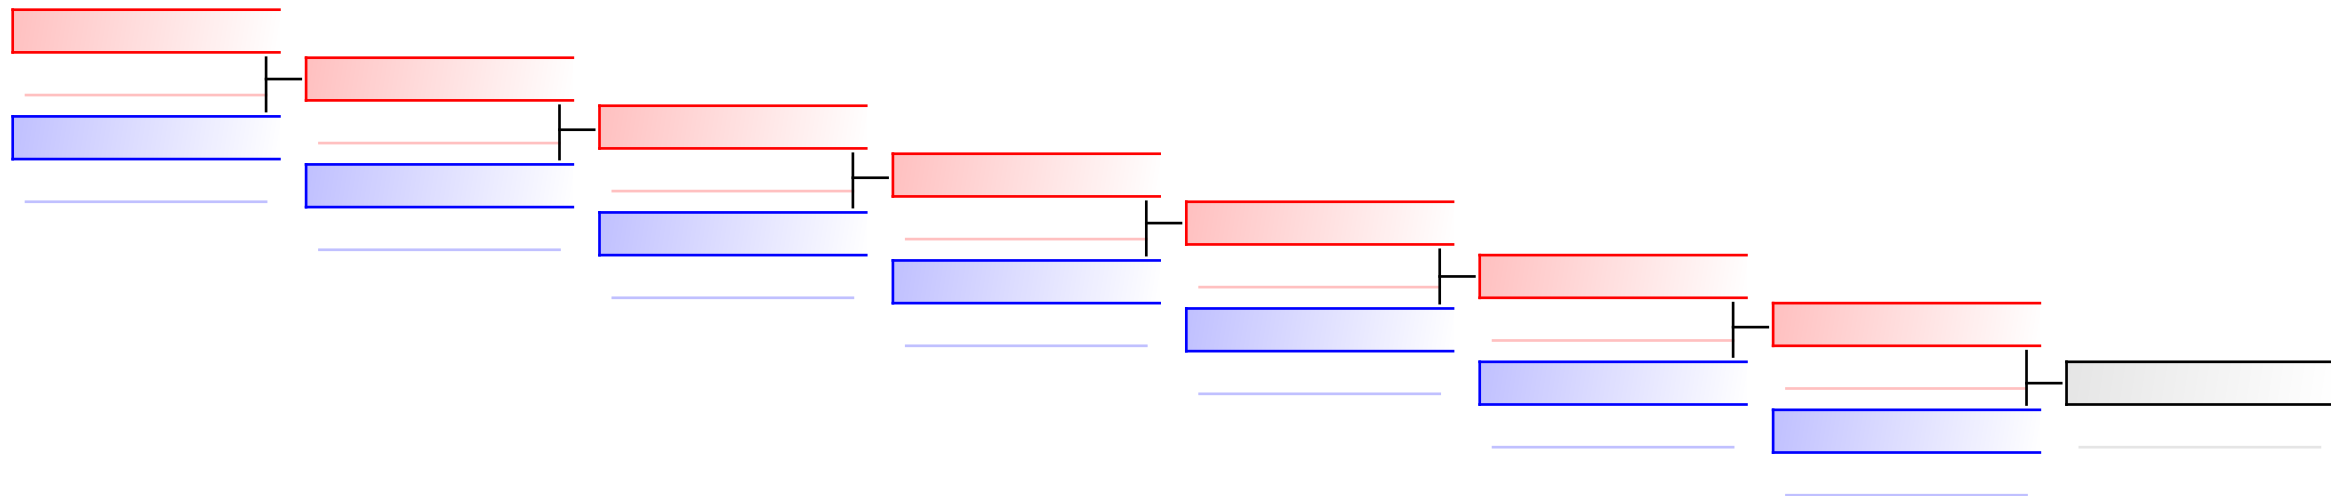

TROSTRUNDE: (2)