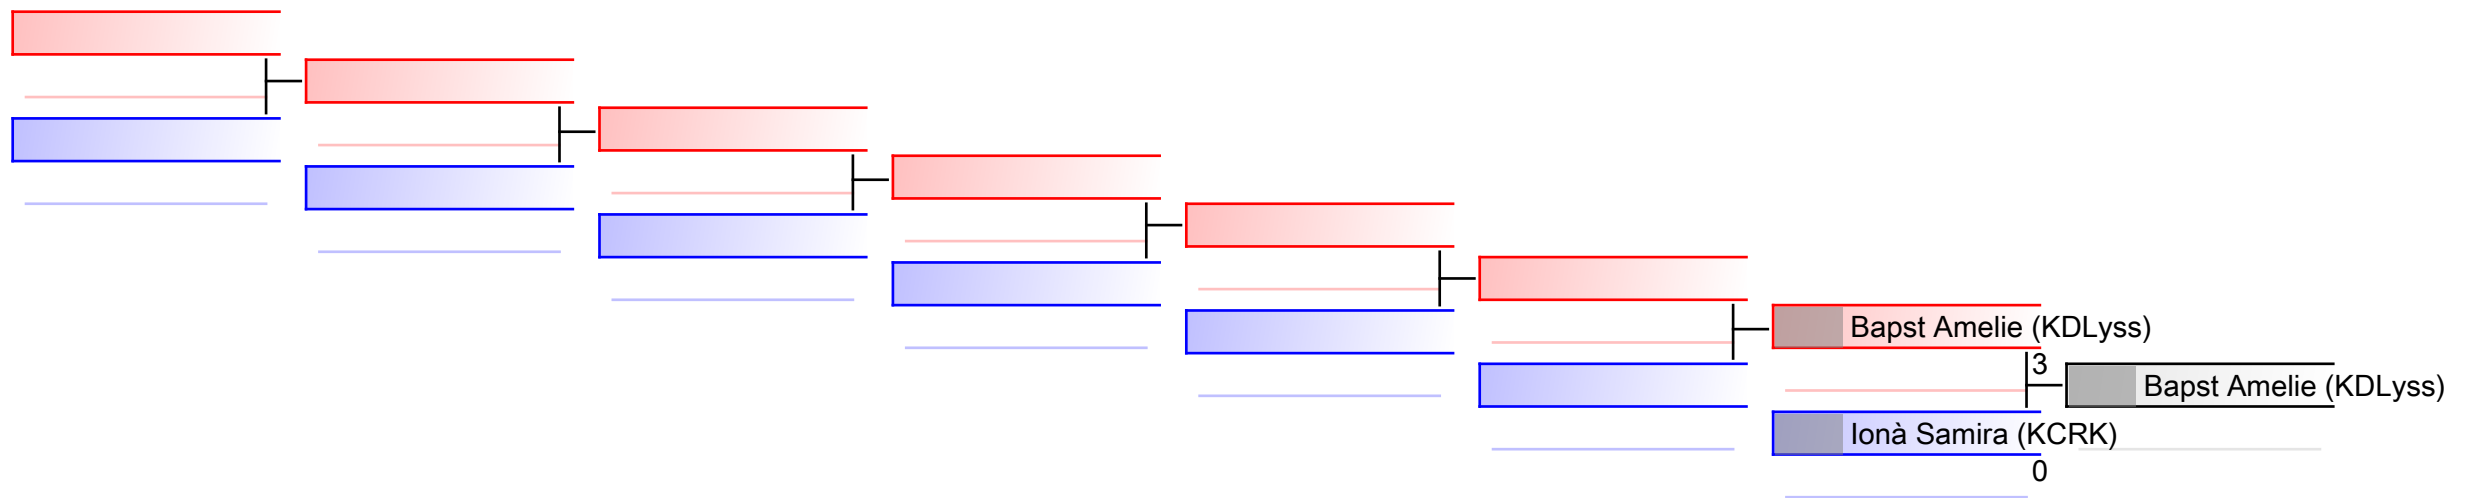

TROSTRUNDE: (1)