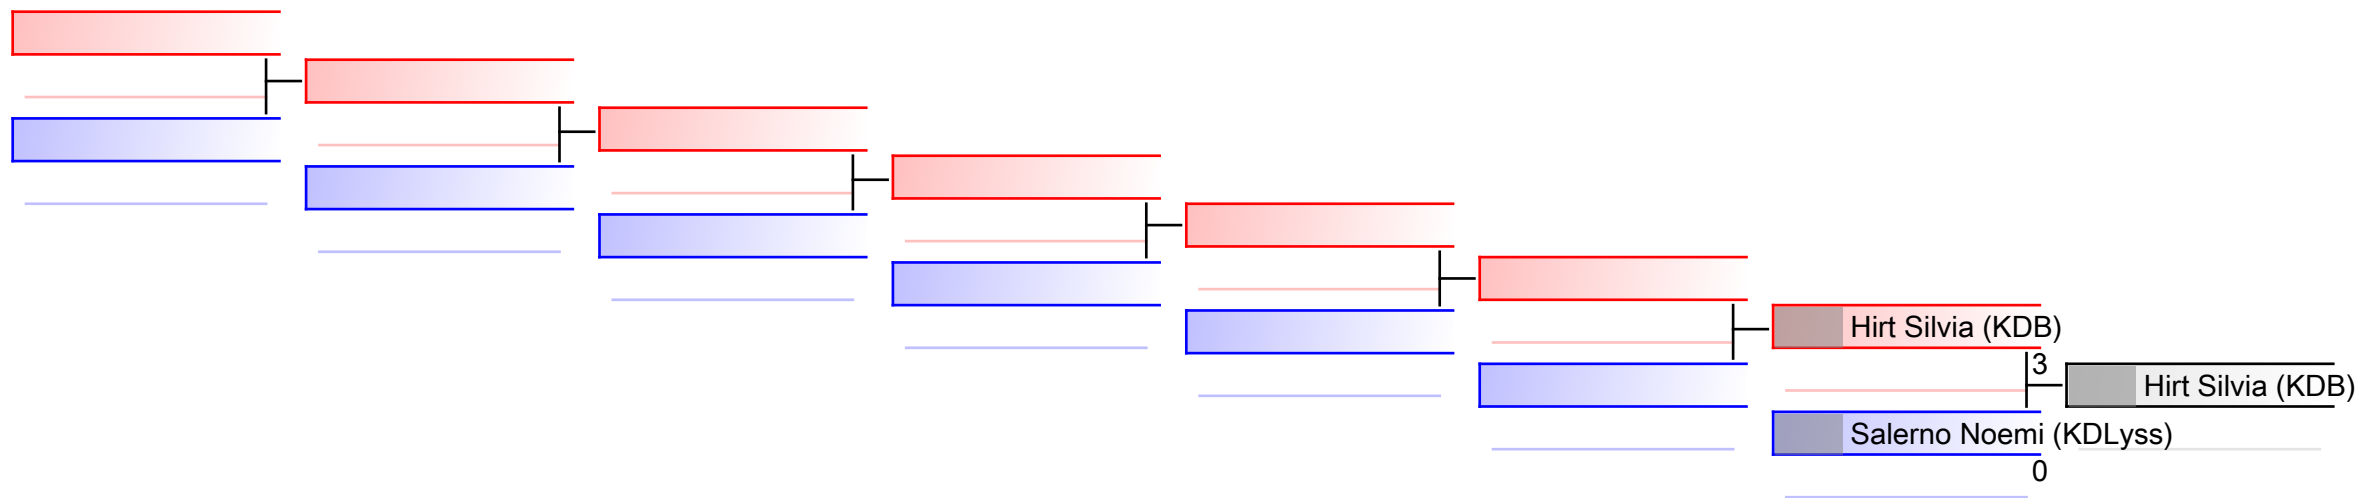

TROSTRUNDE: (1)