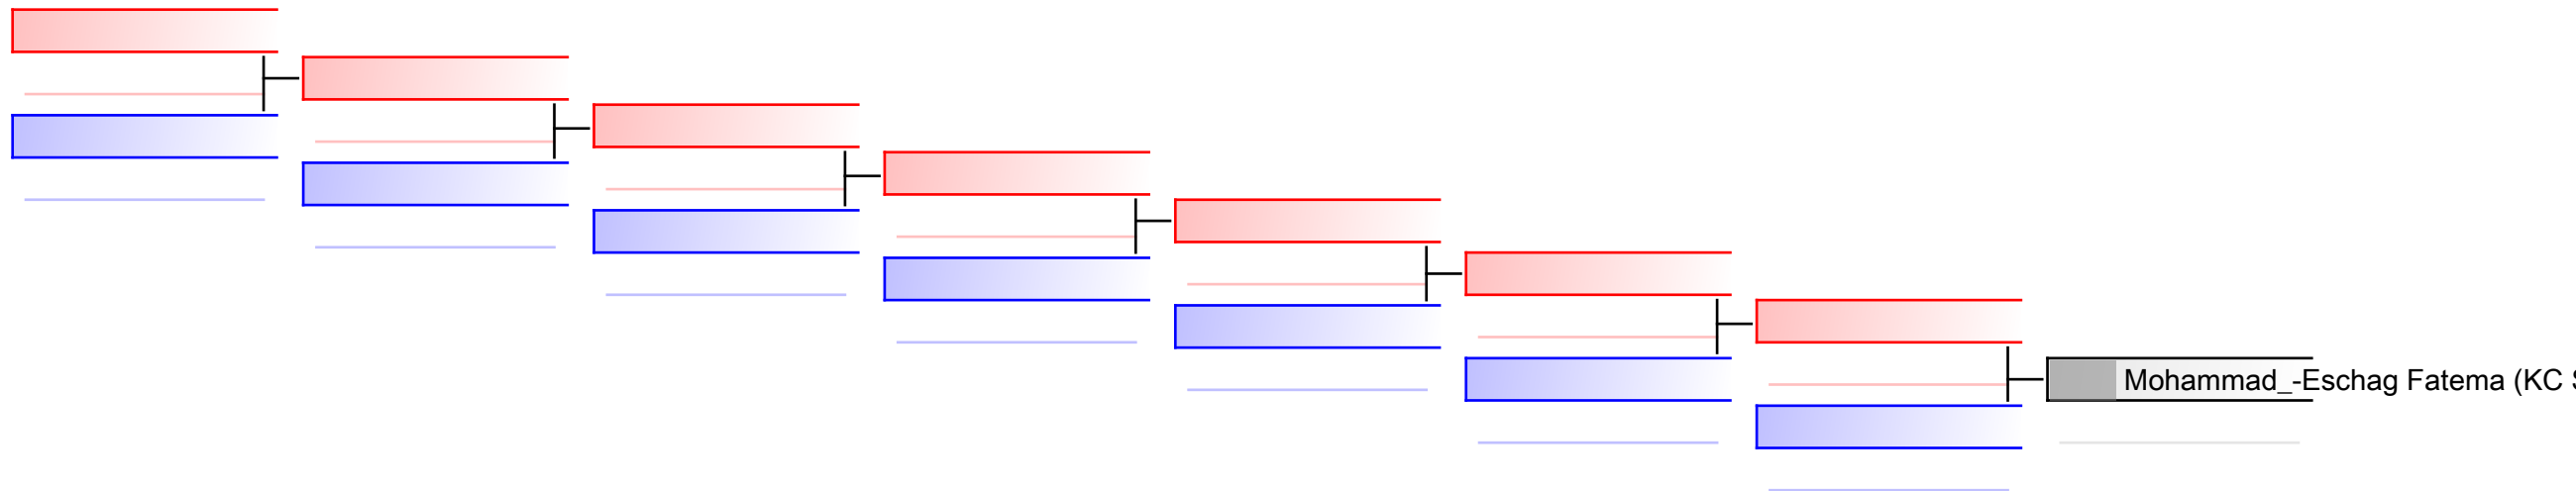

TROSTRUNDE: (1)