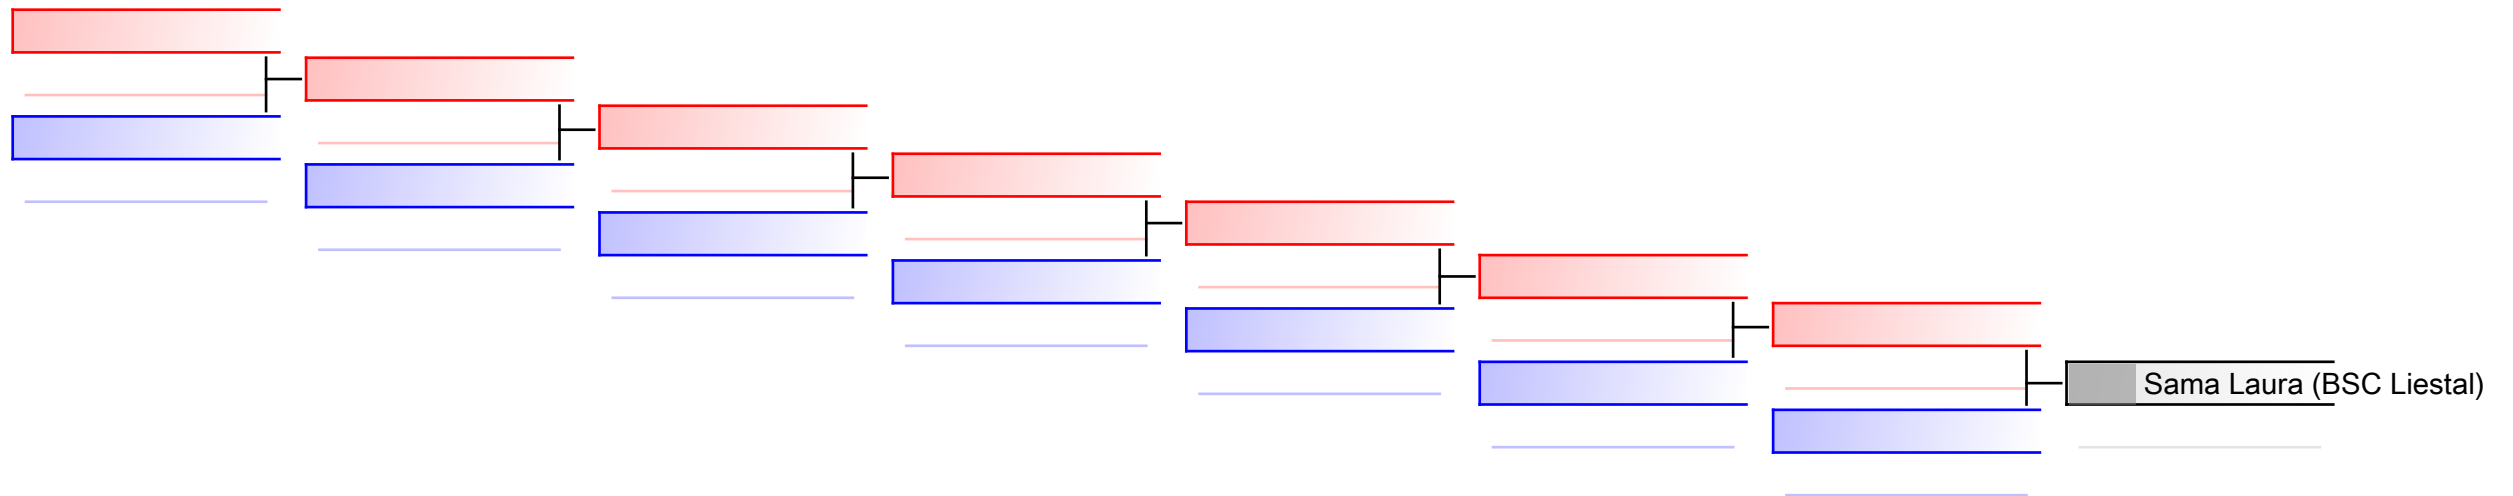

TROSTRUNDE: (1)