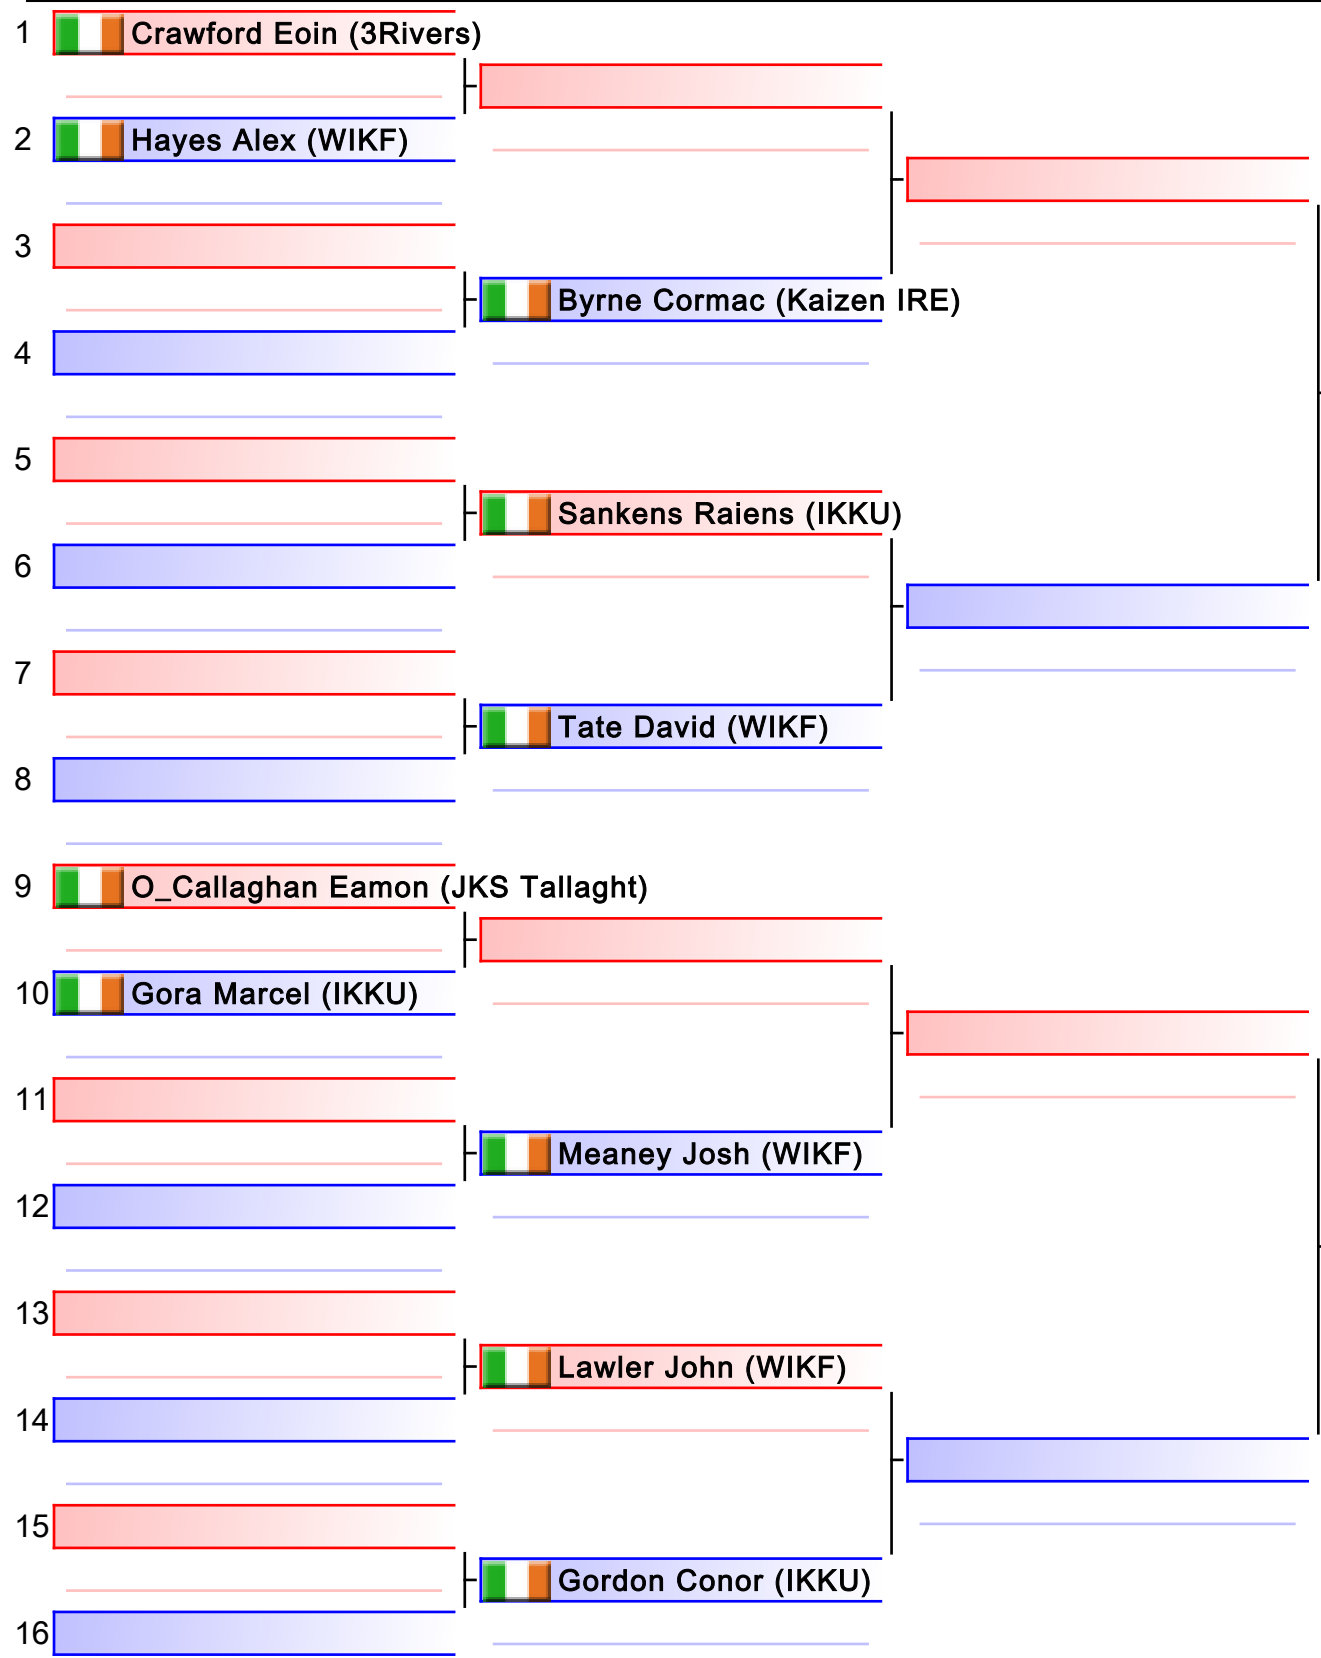

KU13 - Boys 8-9 years -30kg

Karate Ireland - ONAKAI Junior Kumite Nationals 2018, Tallaght, Dublin 24i, IRL

Tatami
3 11:10

Pool
1/1

Final

[Original]

Referees:			

[Original]