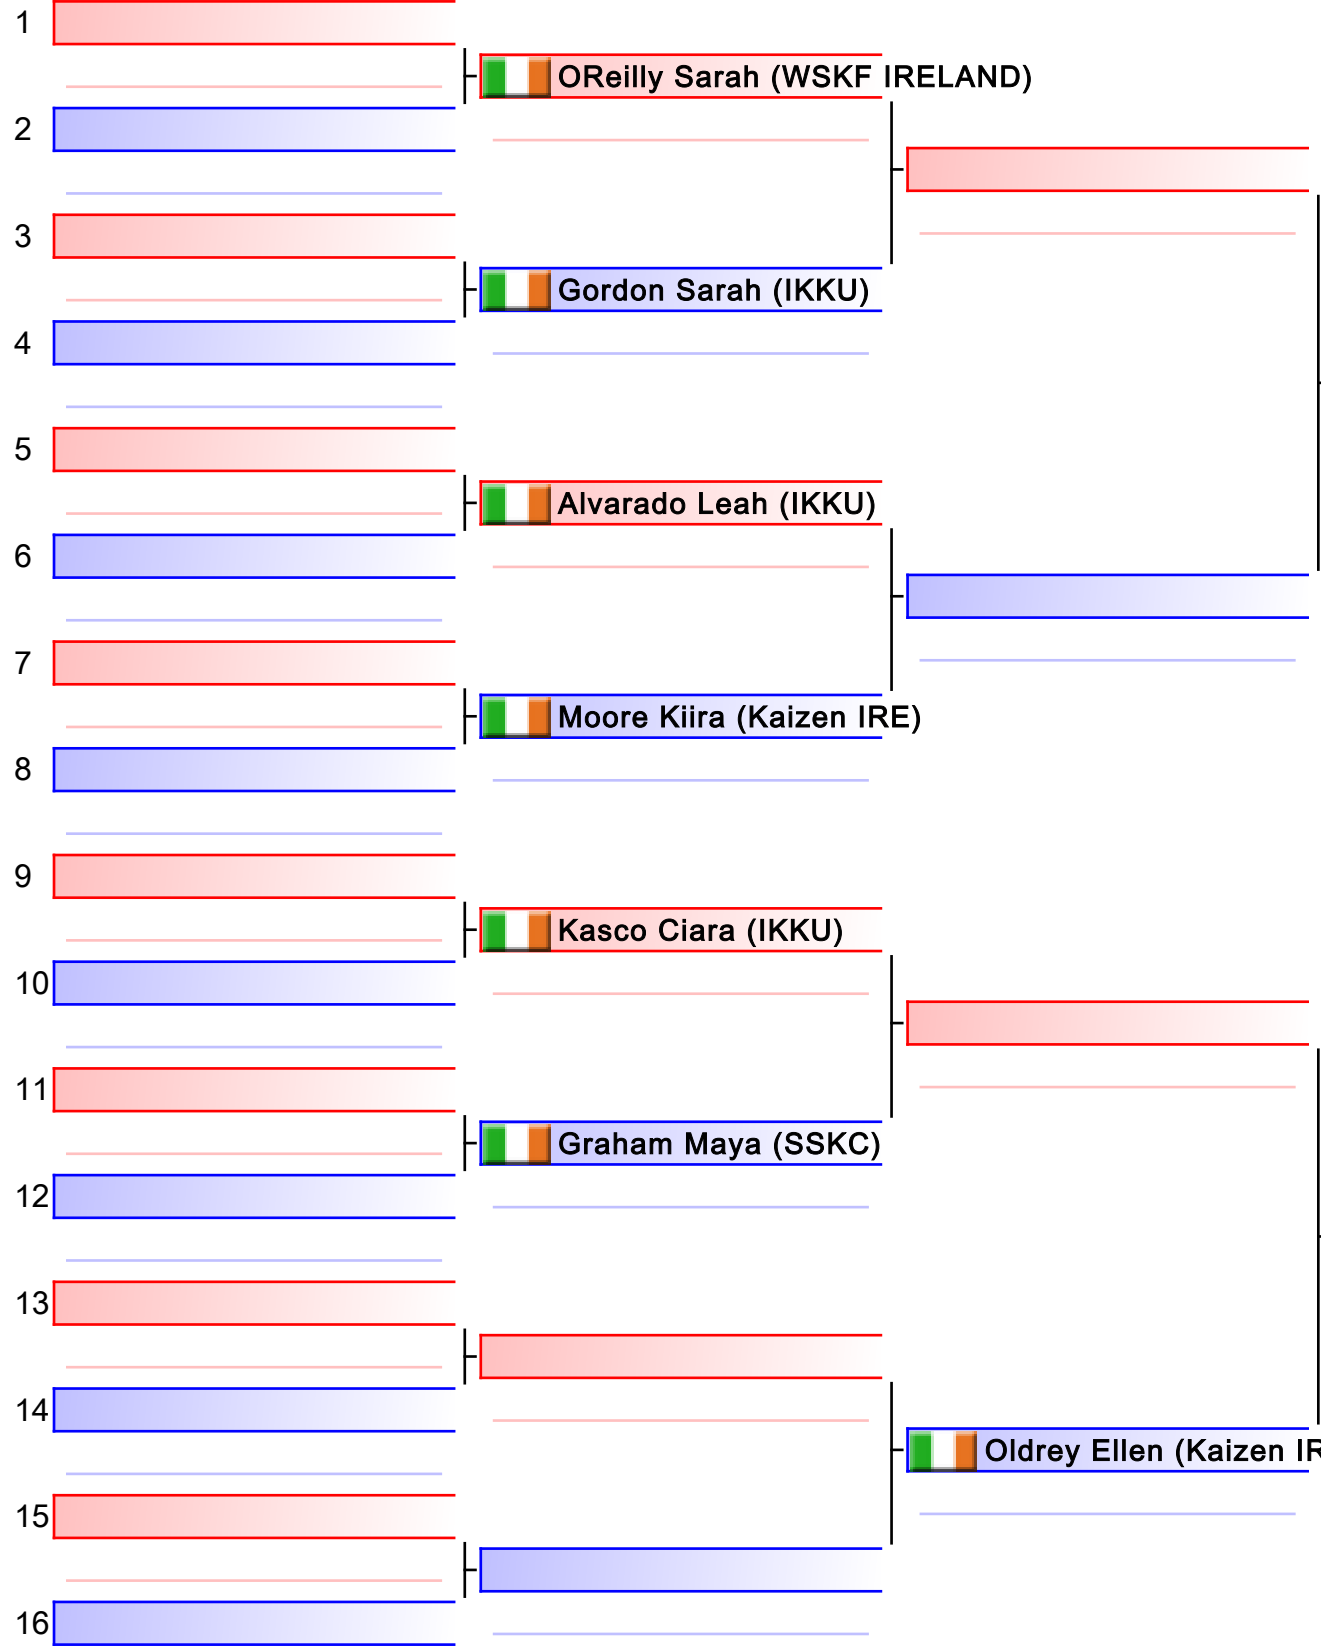

KU01 - Girls 6-7 years open

Karate Ireland - ONAKAI Junior Kumite Nationals 2018, Tallaght, Dublin 24i, IRL

Tatami
1 10:00

Pool
1/1

Final

[Original]

Referees:			

Final