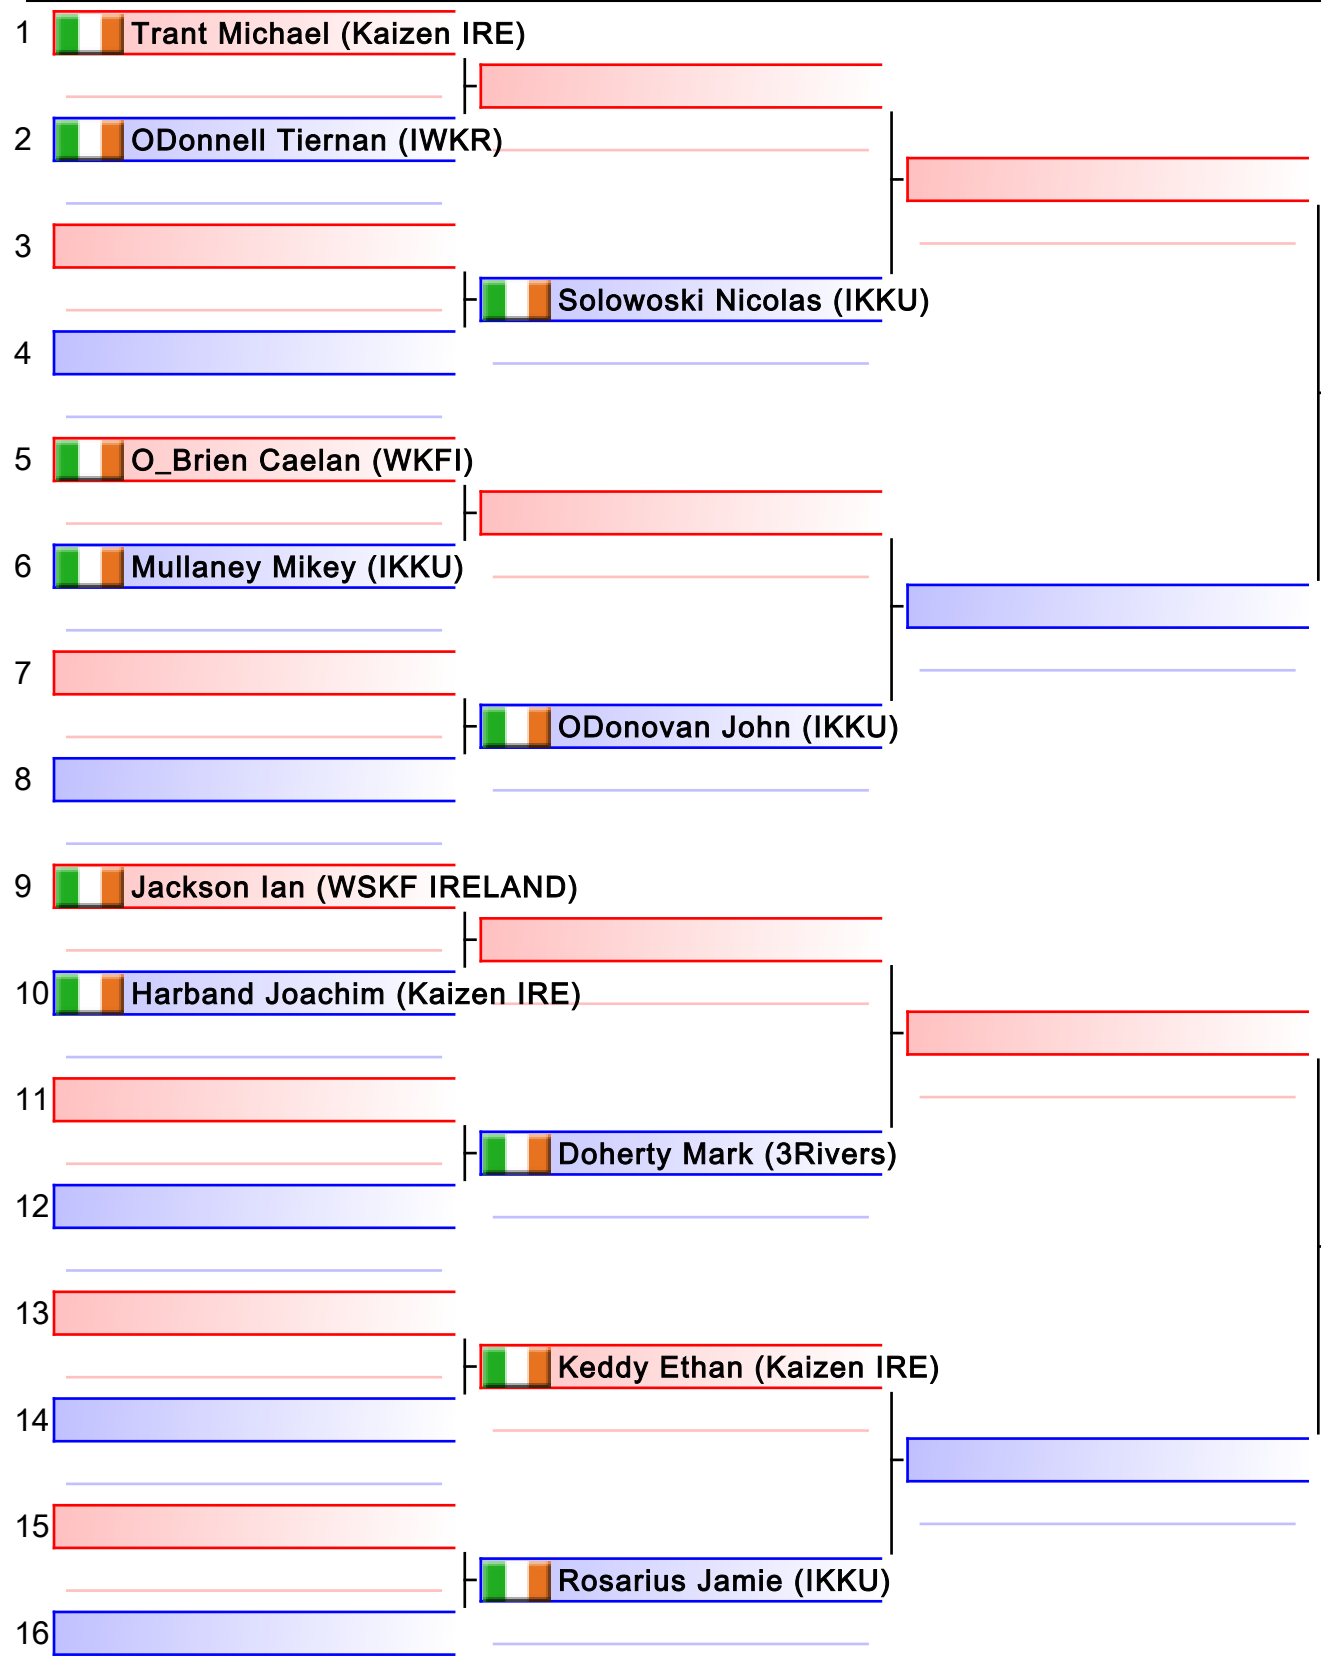

[Original]

Referees: