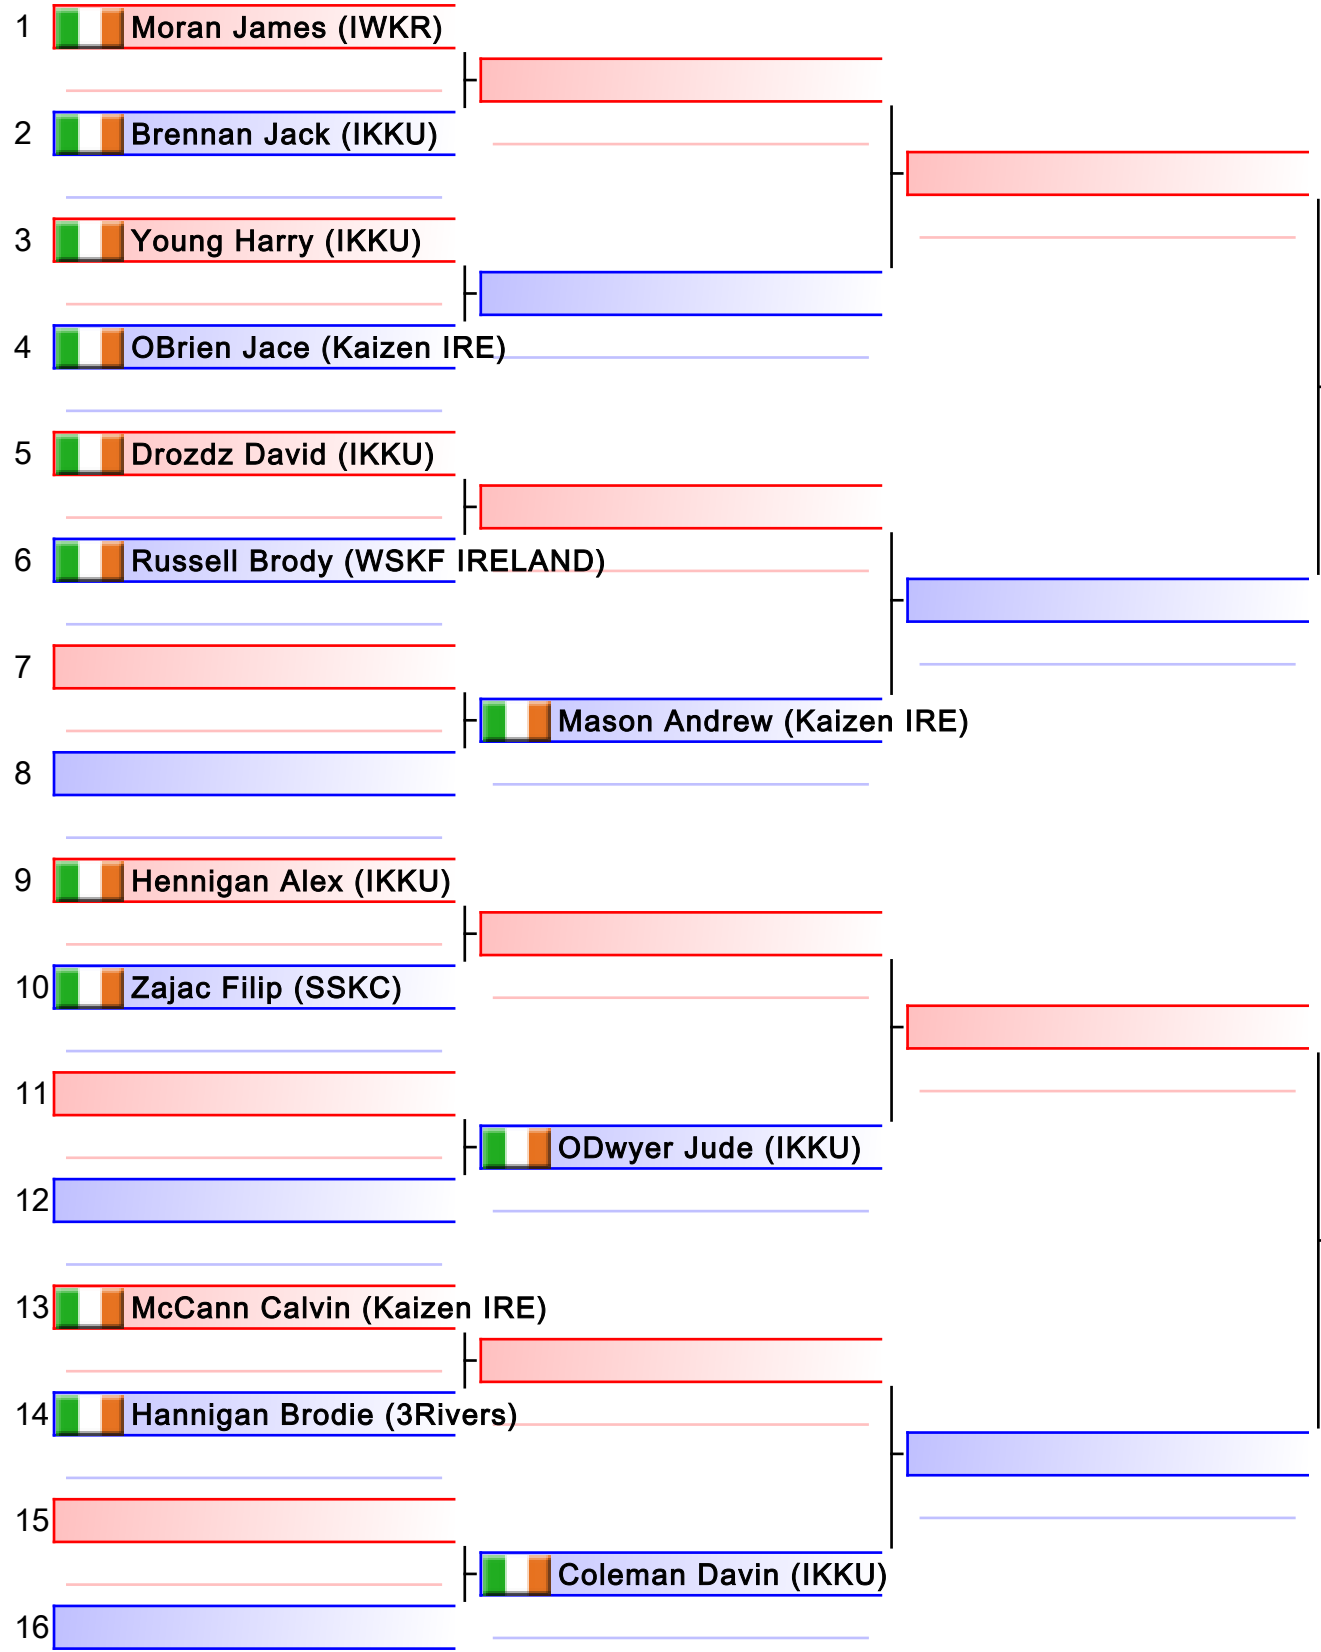

KU13 - Boys 8-9 years -30kg

Karate Ireland - ONAKAI Junior Kumite Nationals 2018, Tallaght, Dublin 24i, IRL

Tatami
3 11:10

Pool
1/1

Final