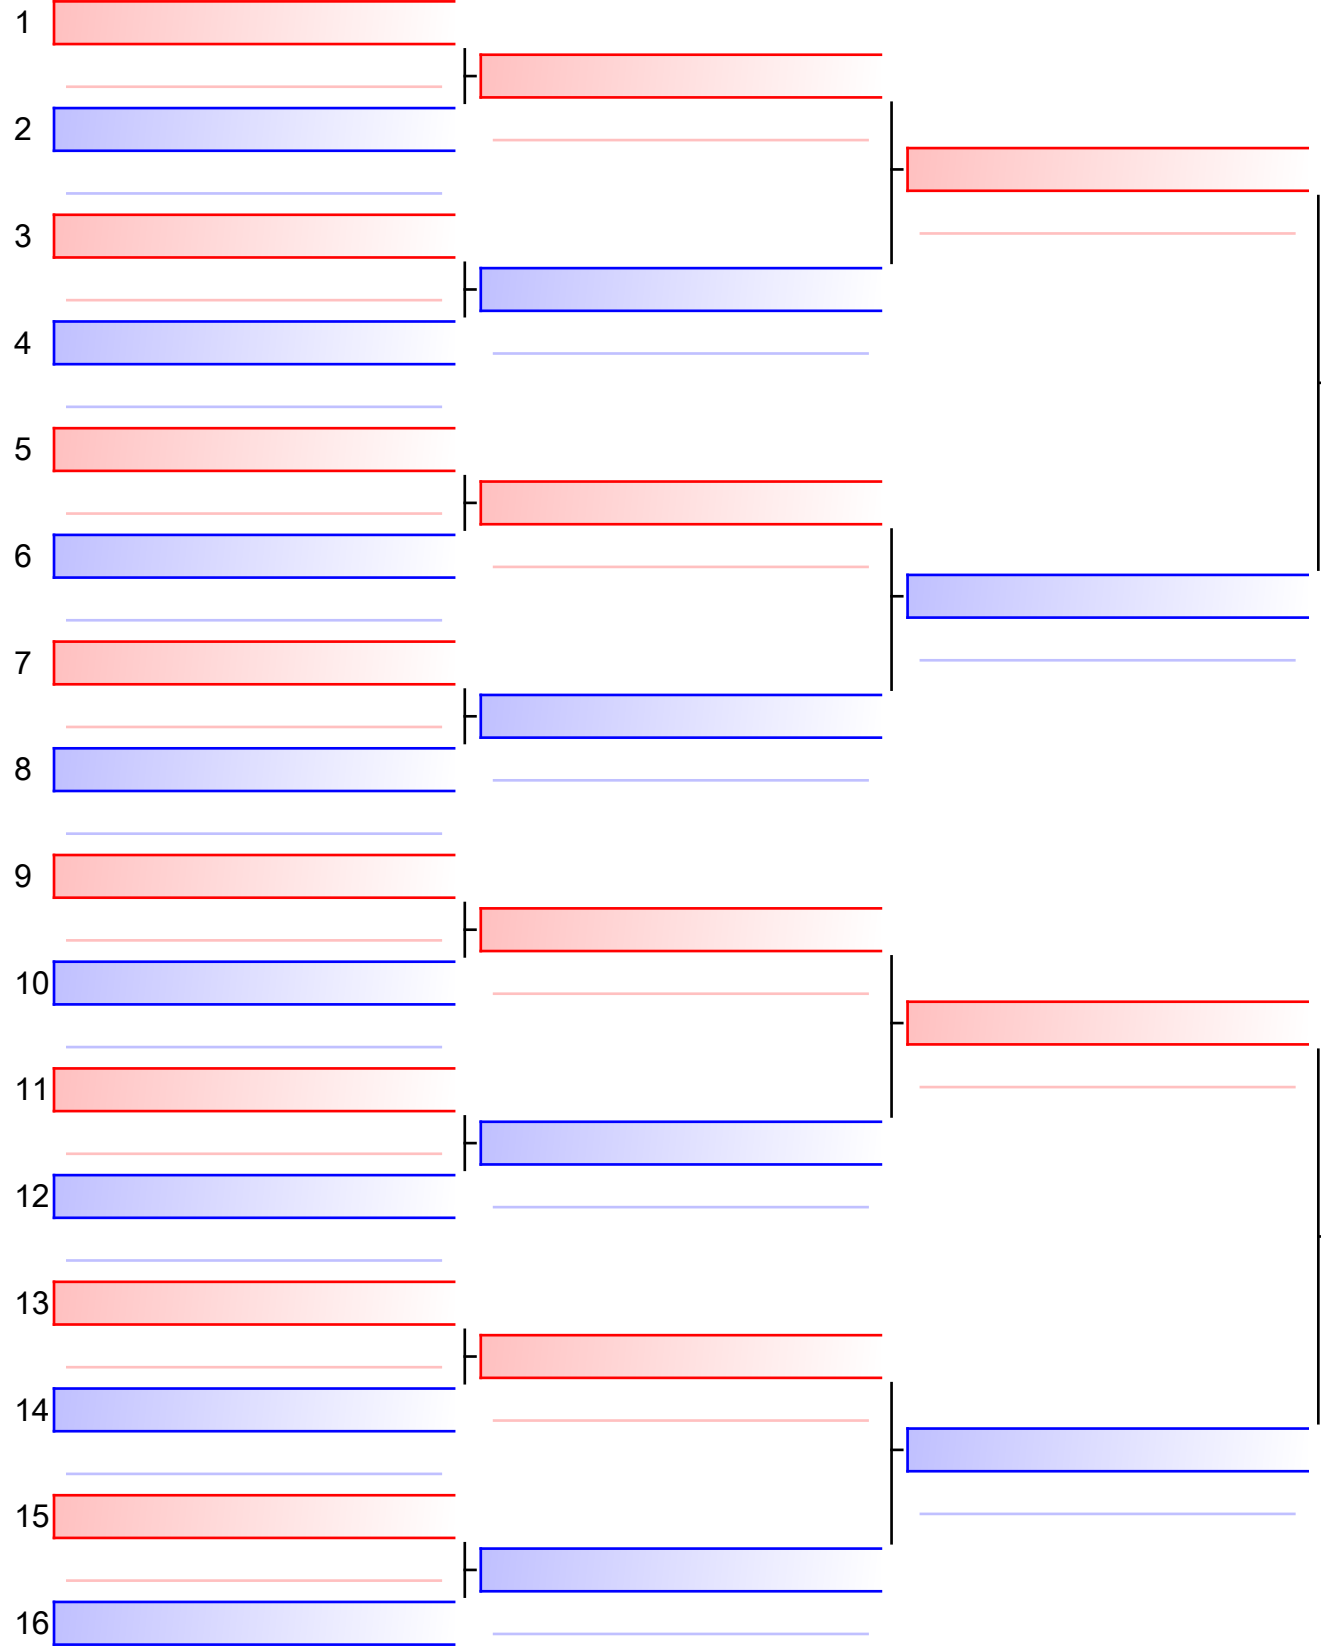

[Original]

Referees:			

KU27 - Male Junior Kumite -68kg

Karate Ireland - ONAKAI Junior Kumite Nationals 2018, Tallaght, Dublin 24i, IRL

Tatami 1 14:05
Pool 1/1

[Original]

Referees:			

Final