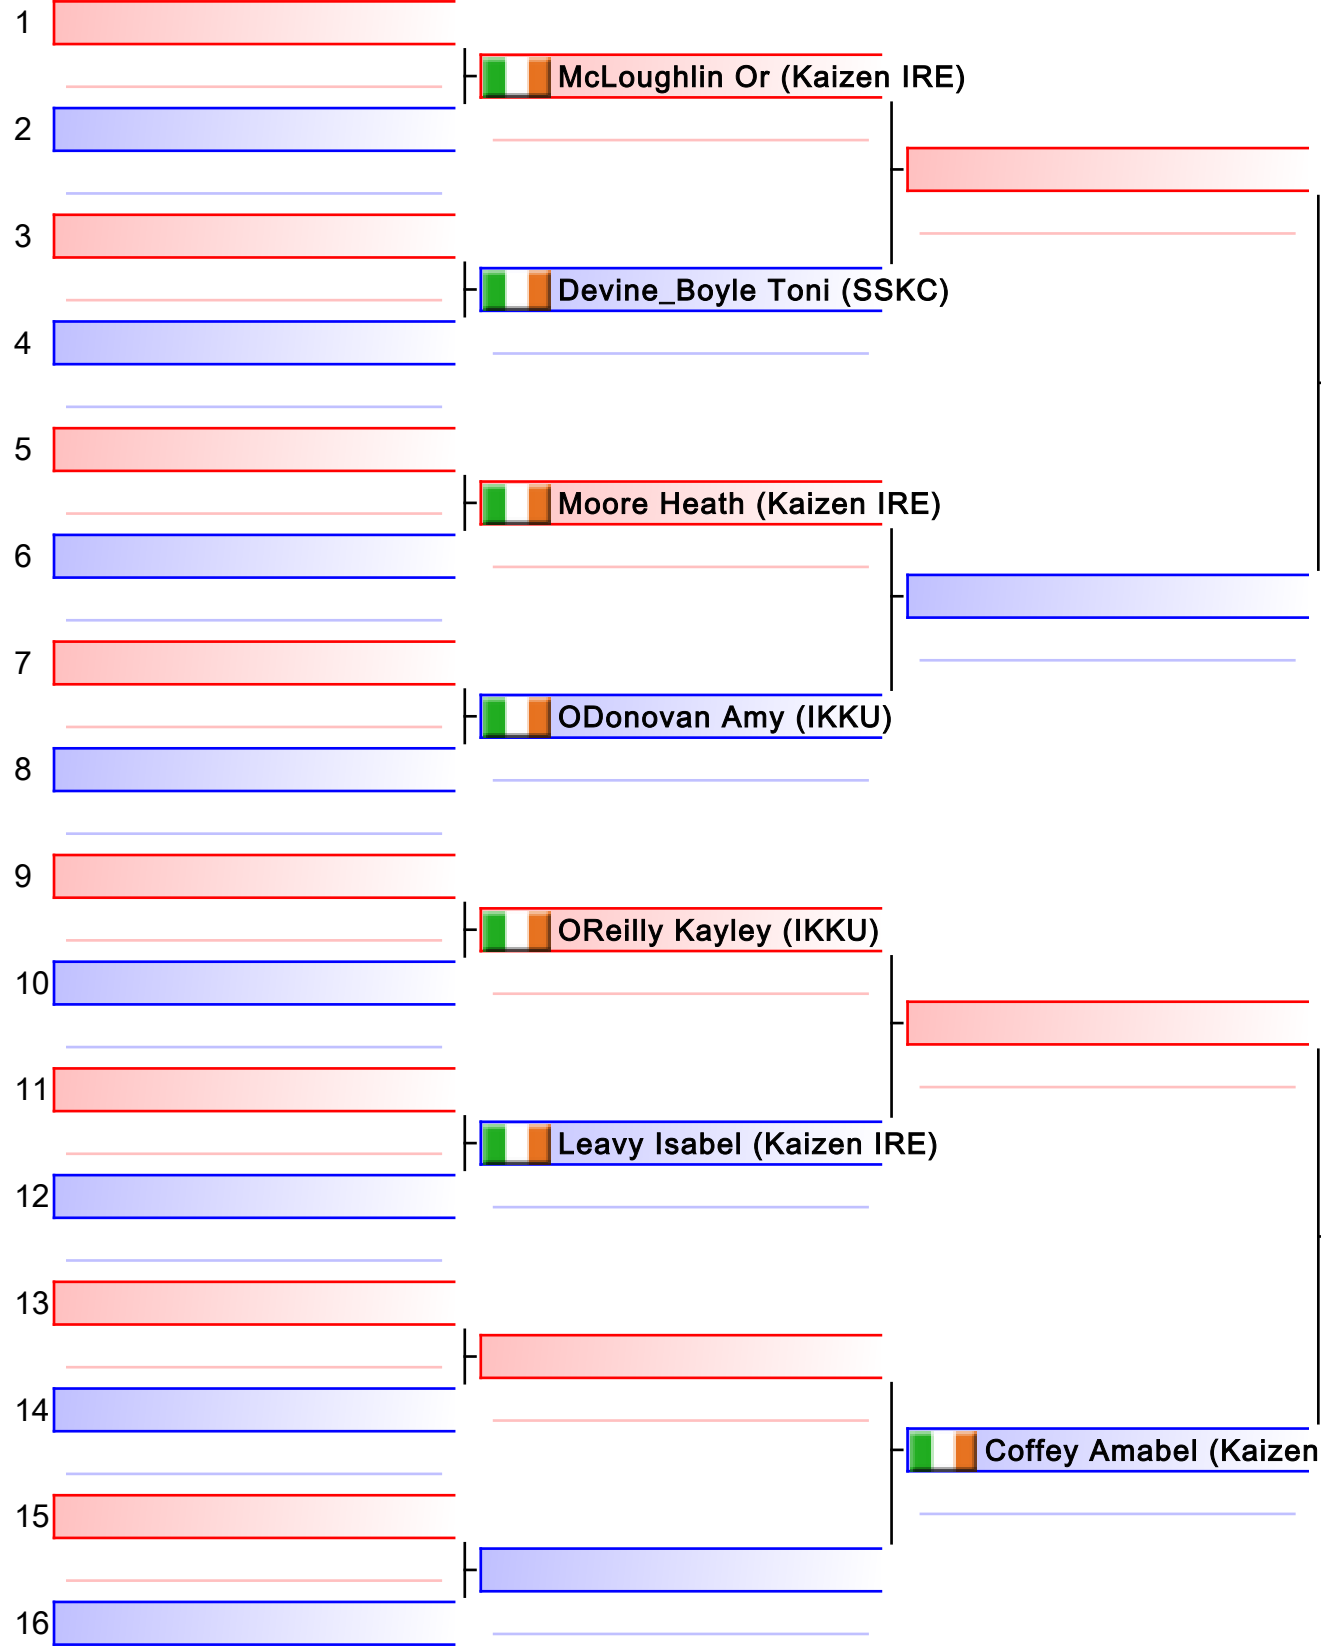

KU01 - Girls 6-7 years open

Karate Ireland - ONAKAI Junior Kumite Nationals 2018, Tallaght, Dublin 24i, IRL

Tatami
1 10:00

Pool
1/1

Final

[Original]

Referees:			

Final