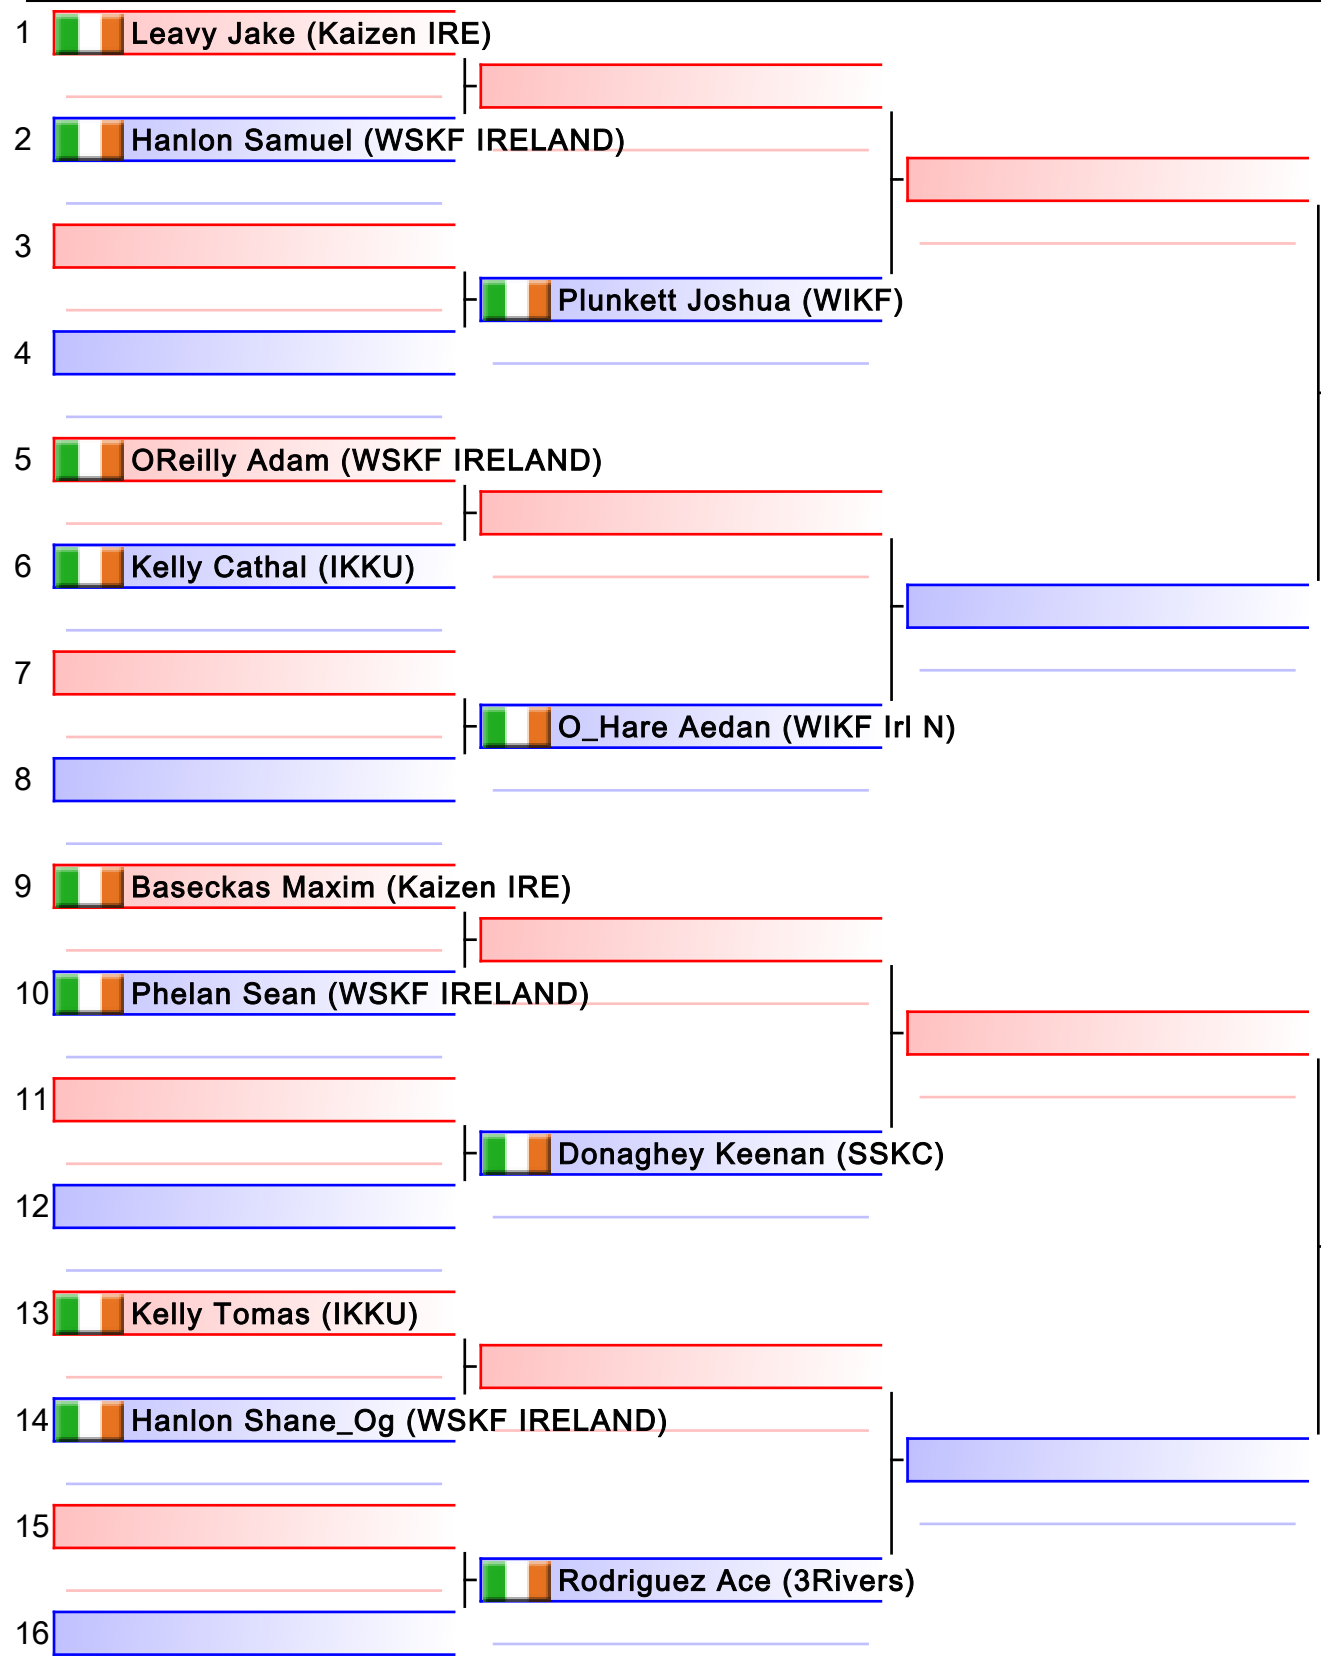

[Original]

Referees: