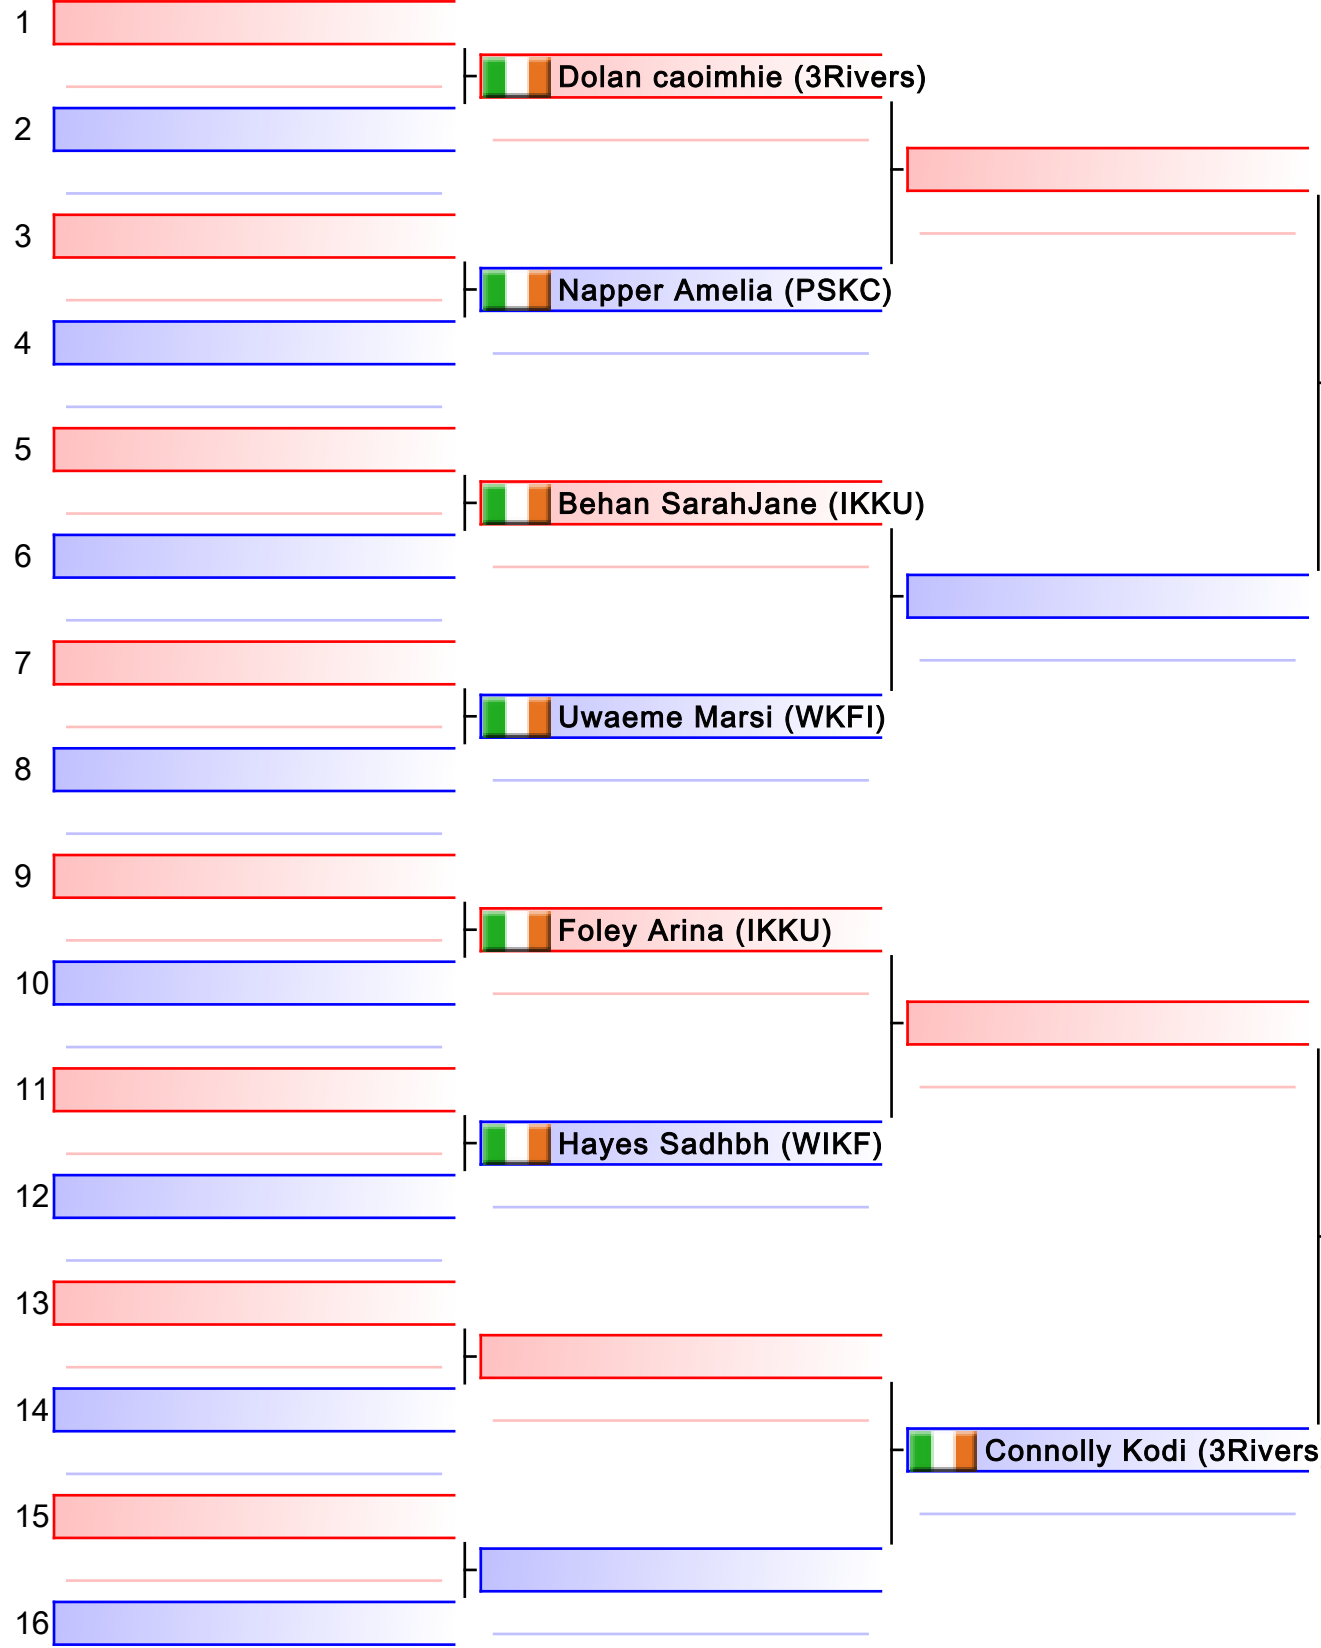

[Original]

Referees: