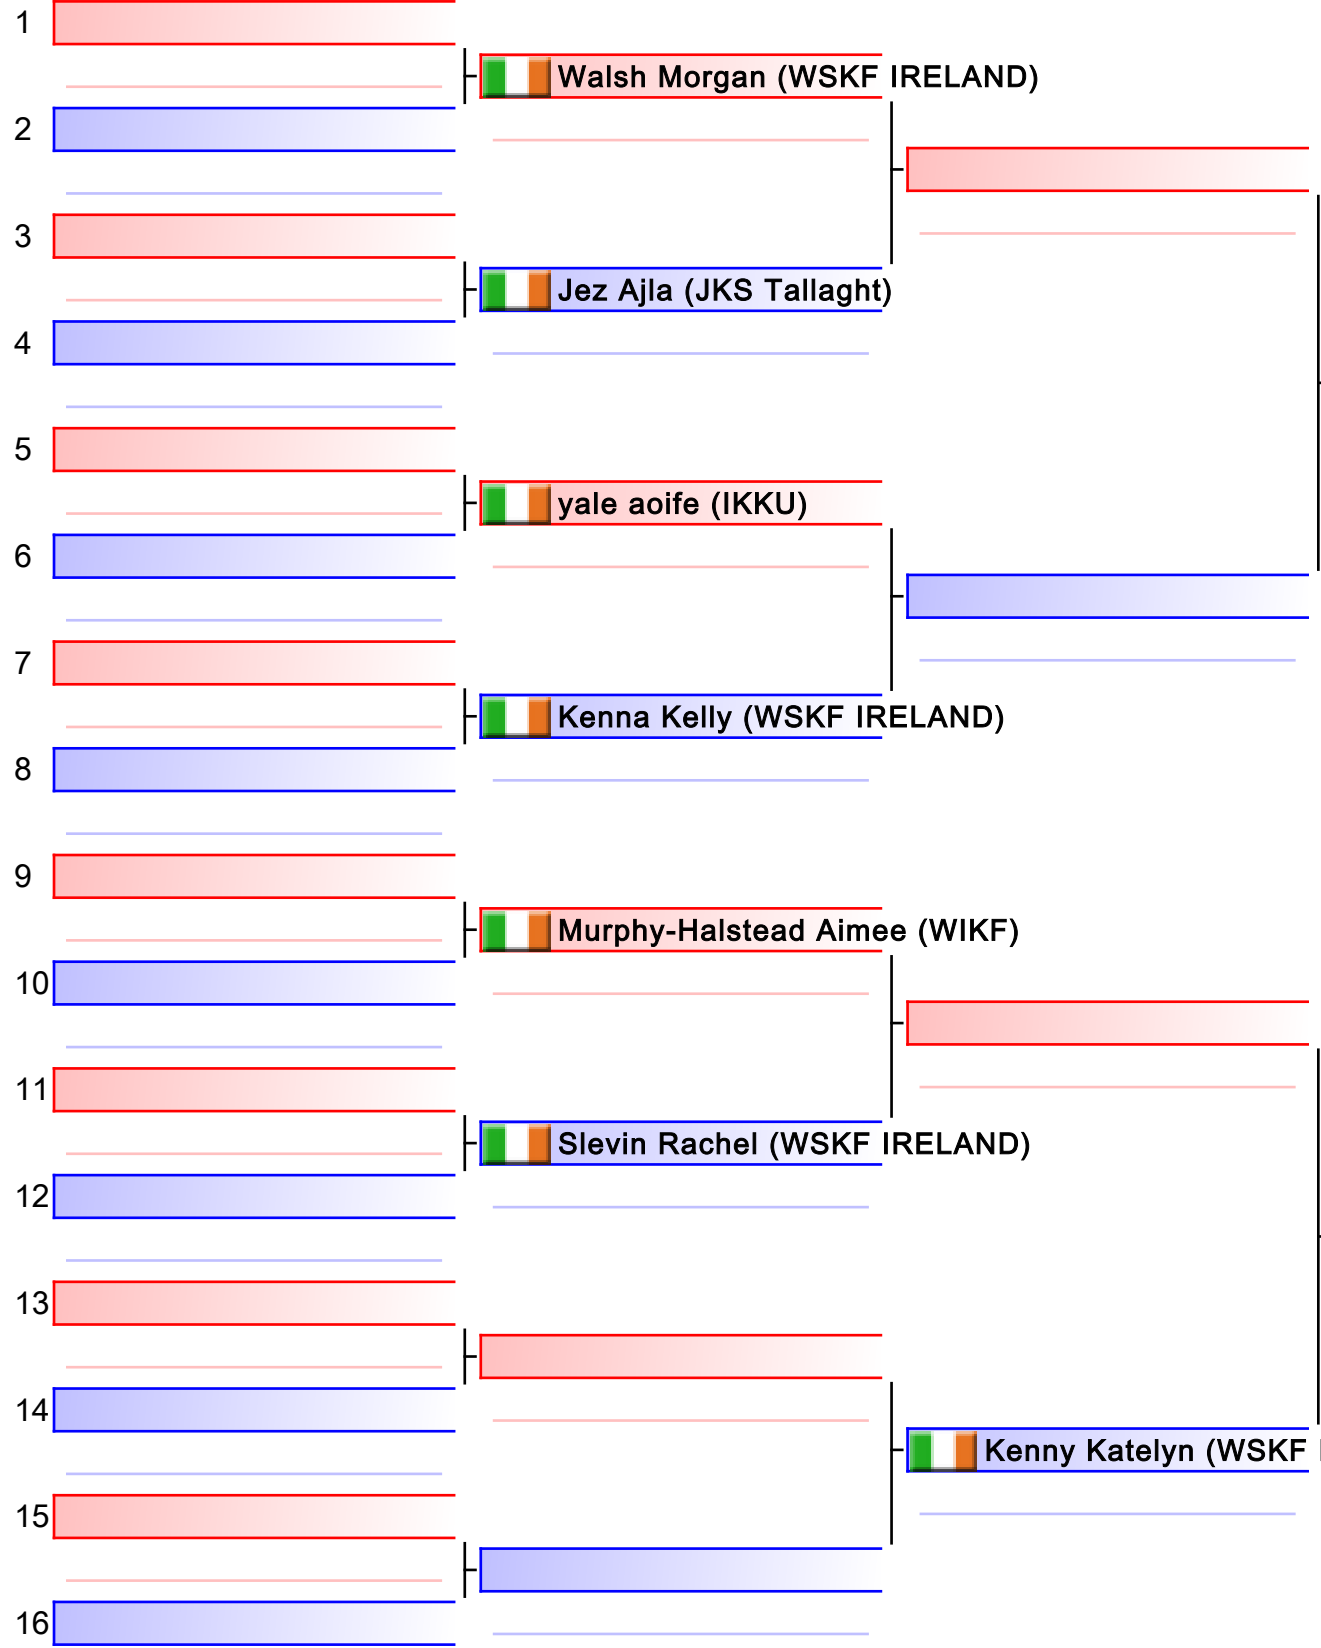

Final

[Original]

Referees: