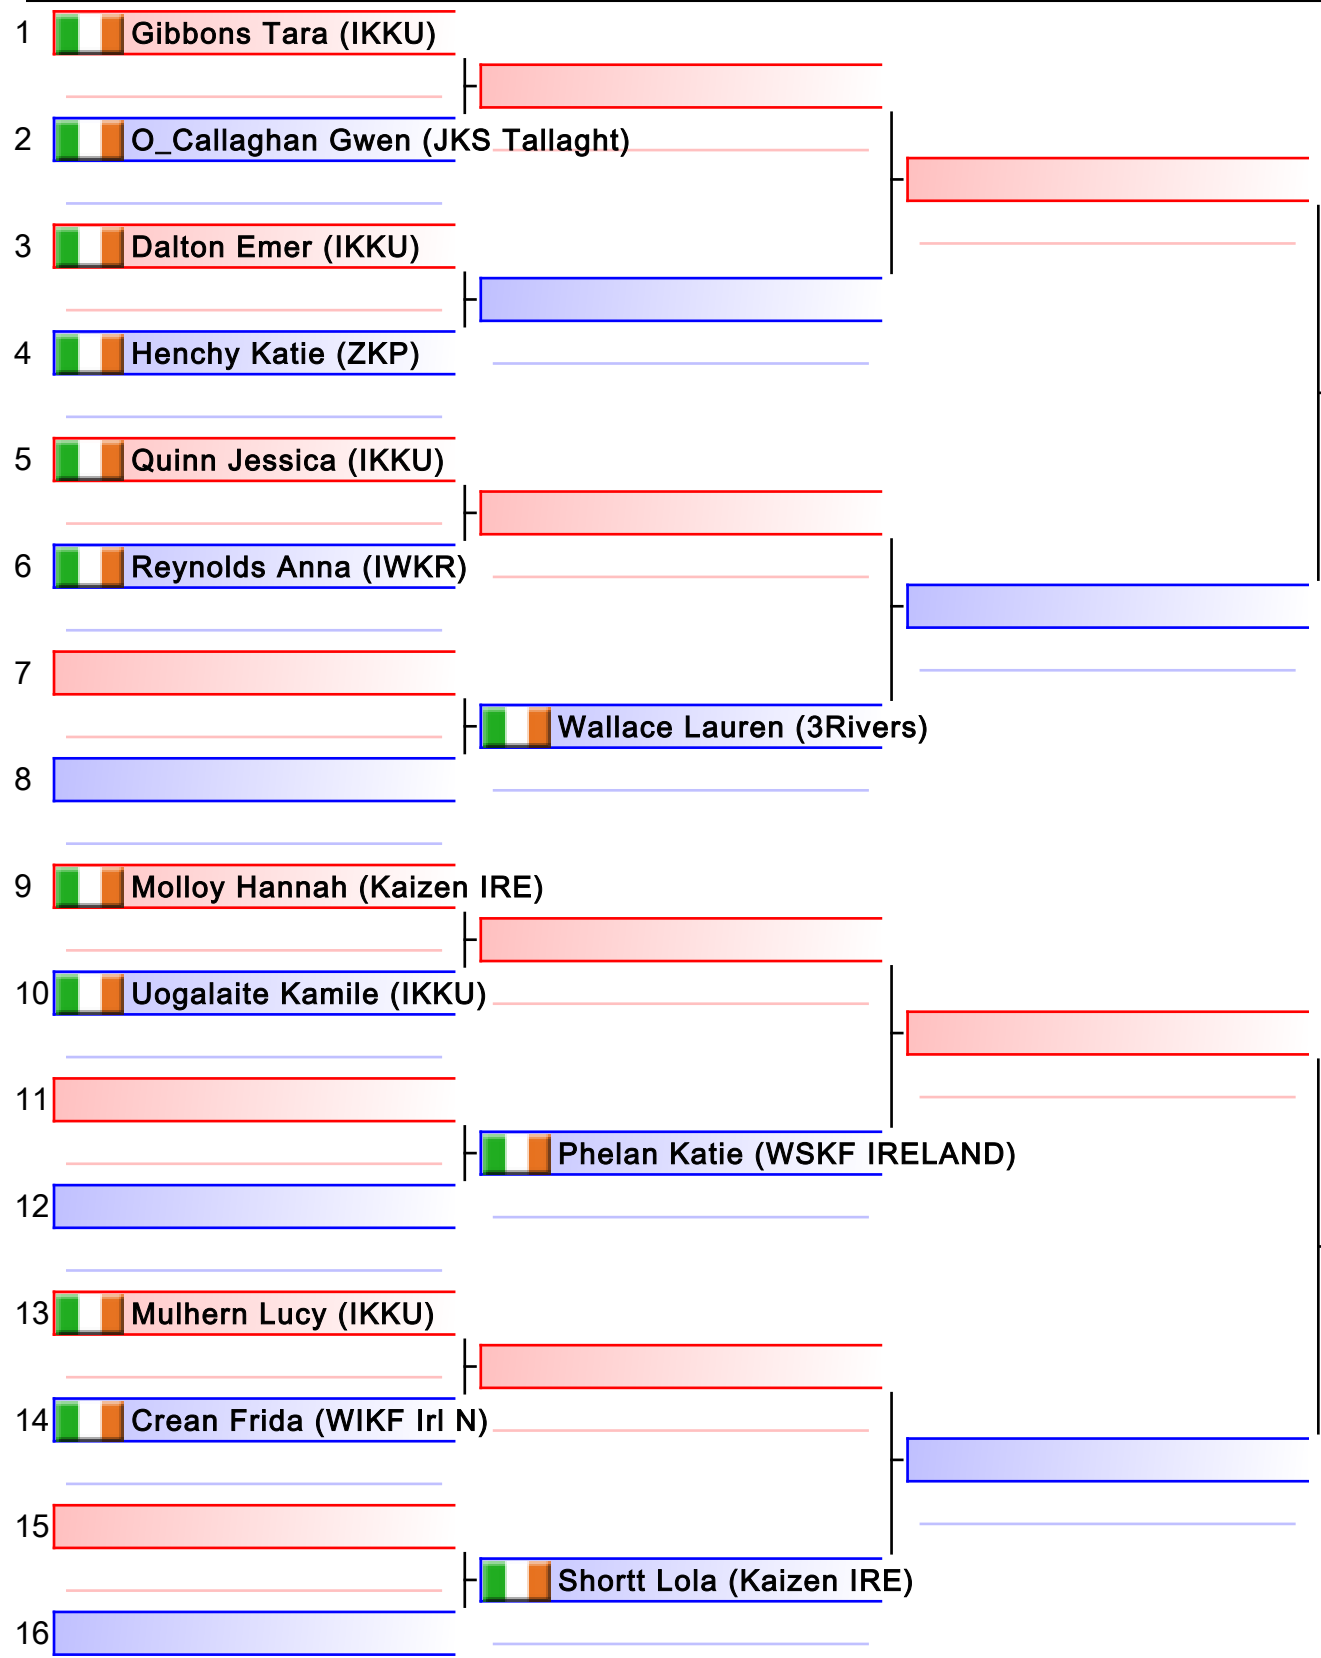

Final

[Original]

Referees: