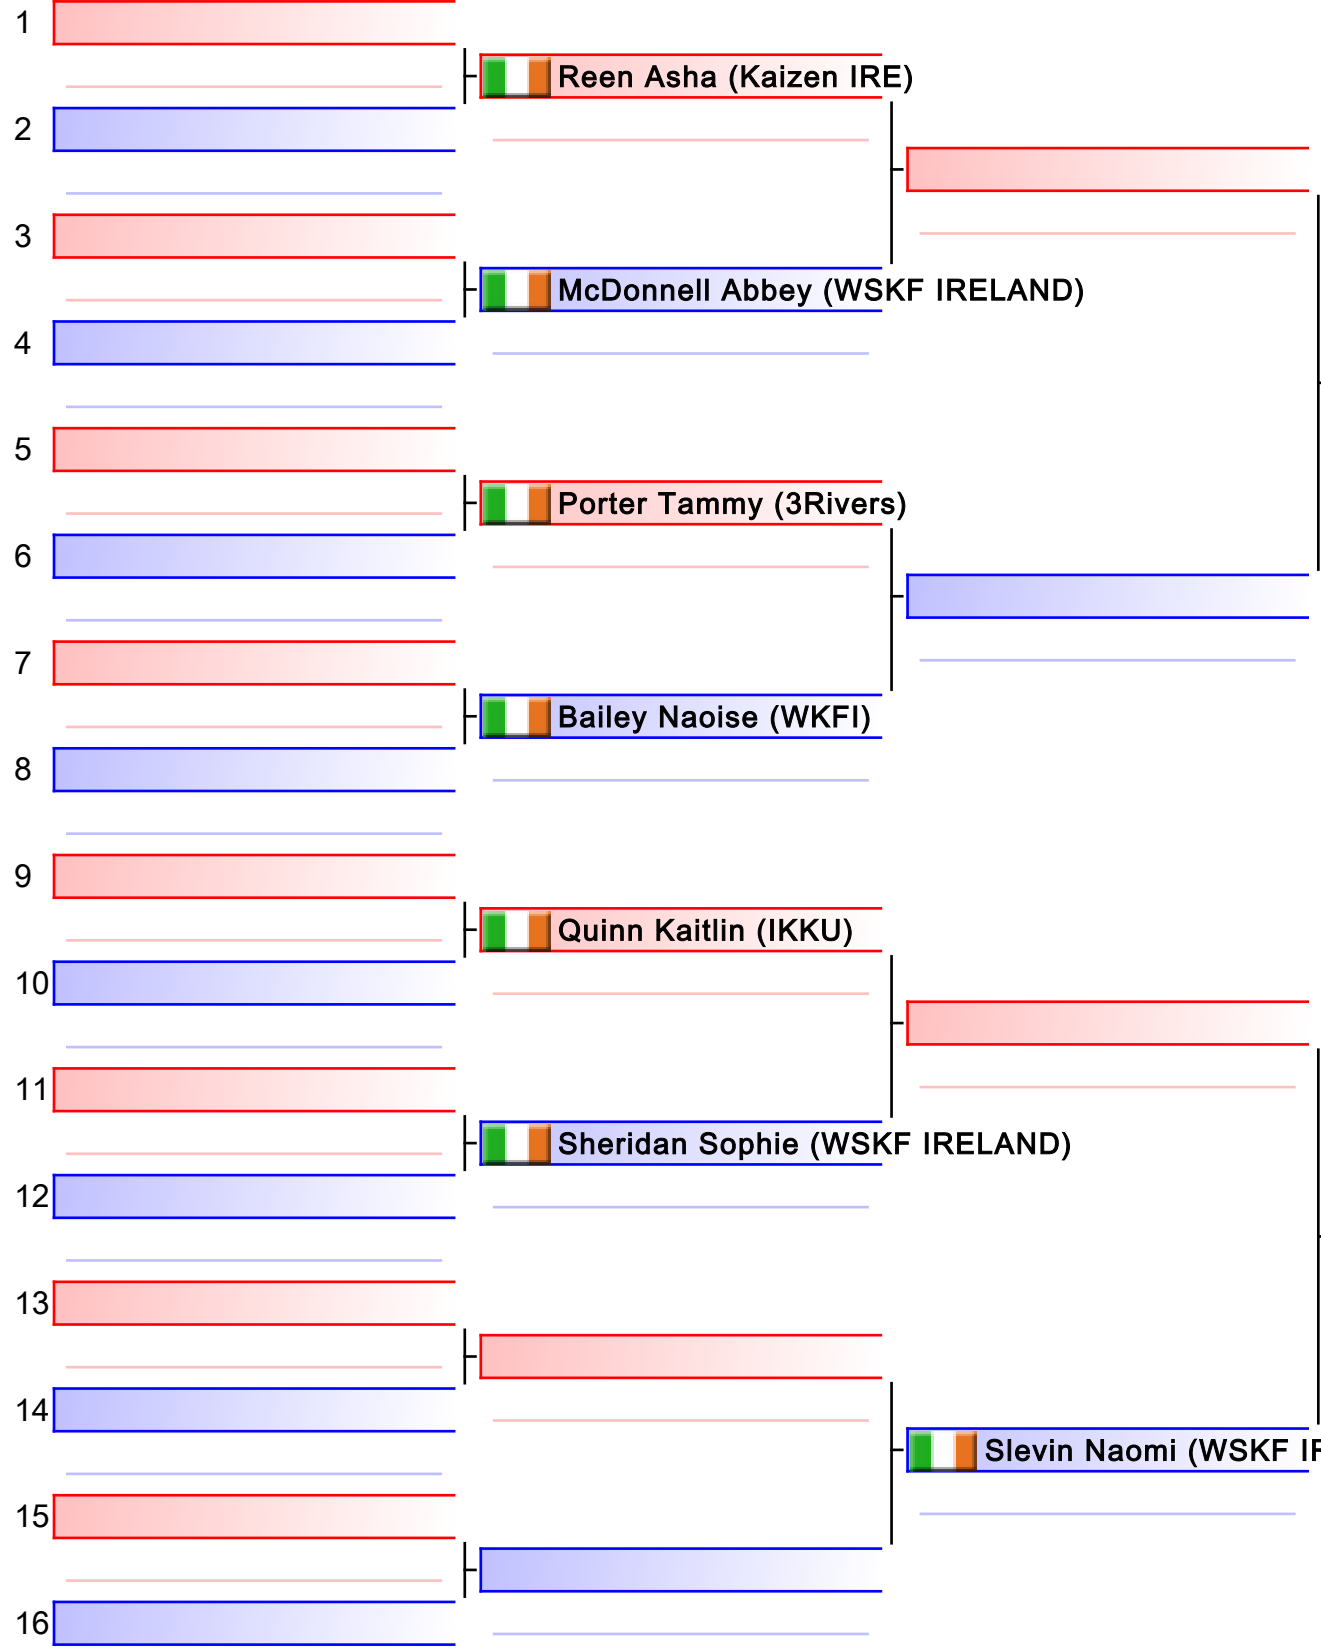

KU03 - Girls 8-9 years +28kg

Karate Ireland - ONAKAI Junior Kumite Nationals 2018, Tallaght, Dublin 24i, IRL

Tatami
1 11:00

Pool
1/1

[Original]

Referees: