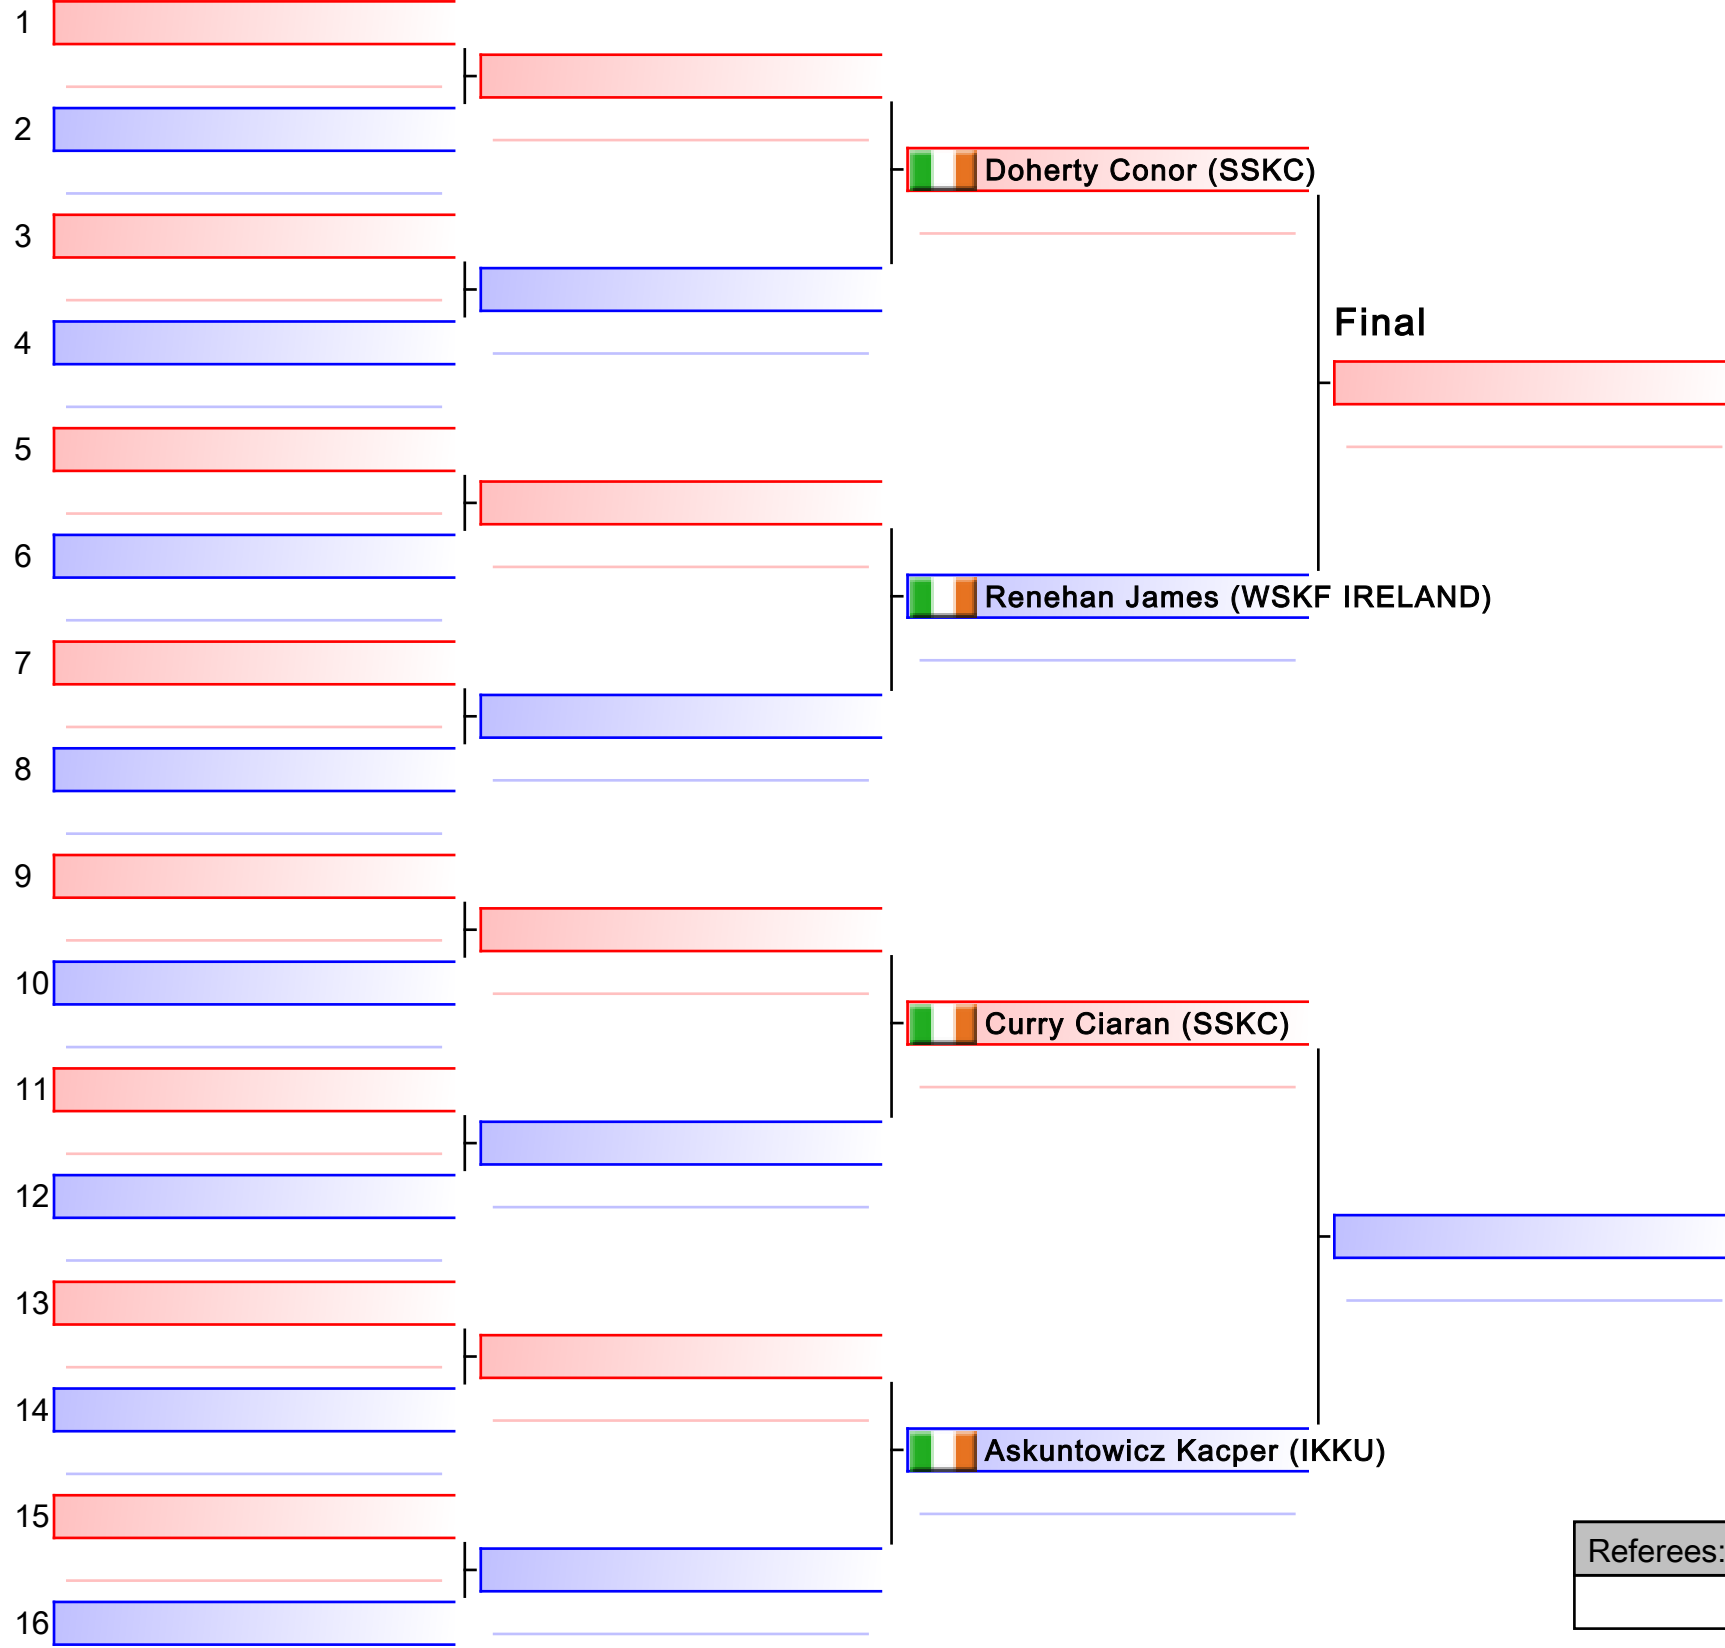

KU27 - Male Junior Kumite -68kg

Karate Ireland - ONAKAI Junior Kumite Nationals 2018, Tallaght, Dublin 24i, IRL

Tatami 1 14:05
Pool 1/1

[Original]

Referees: