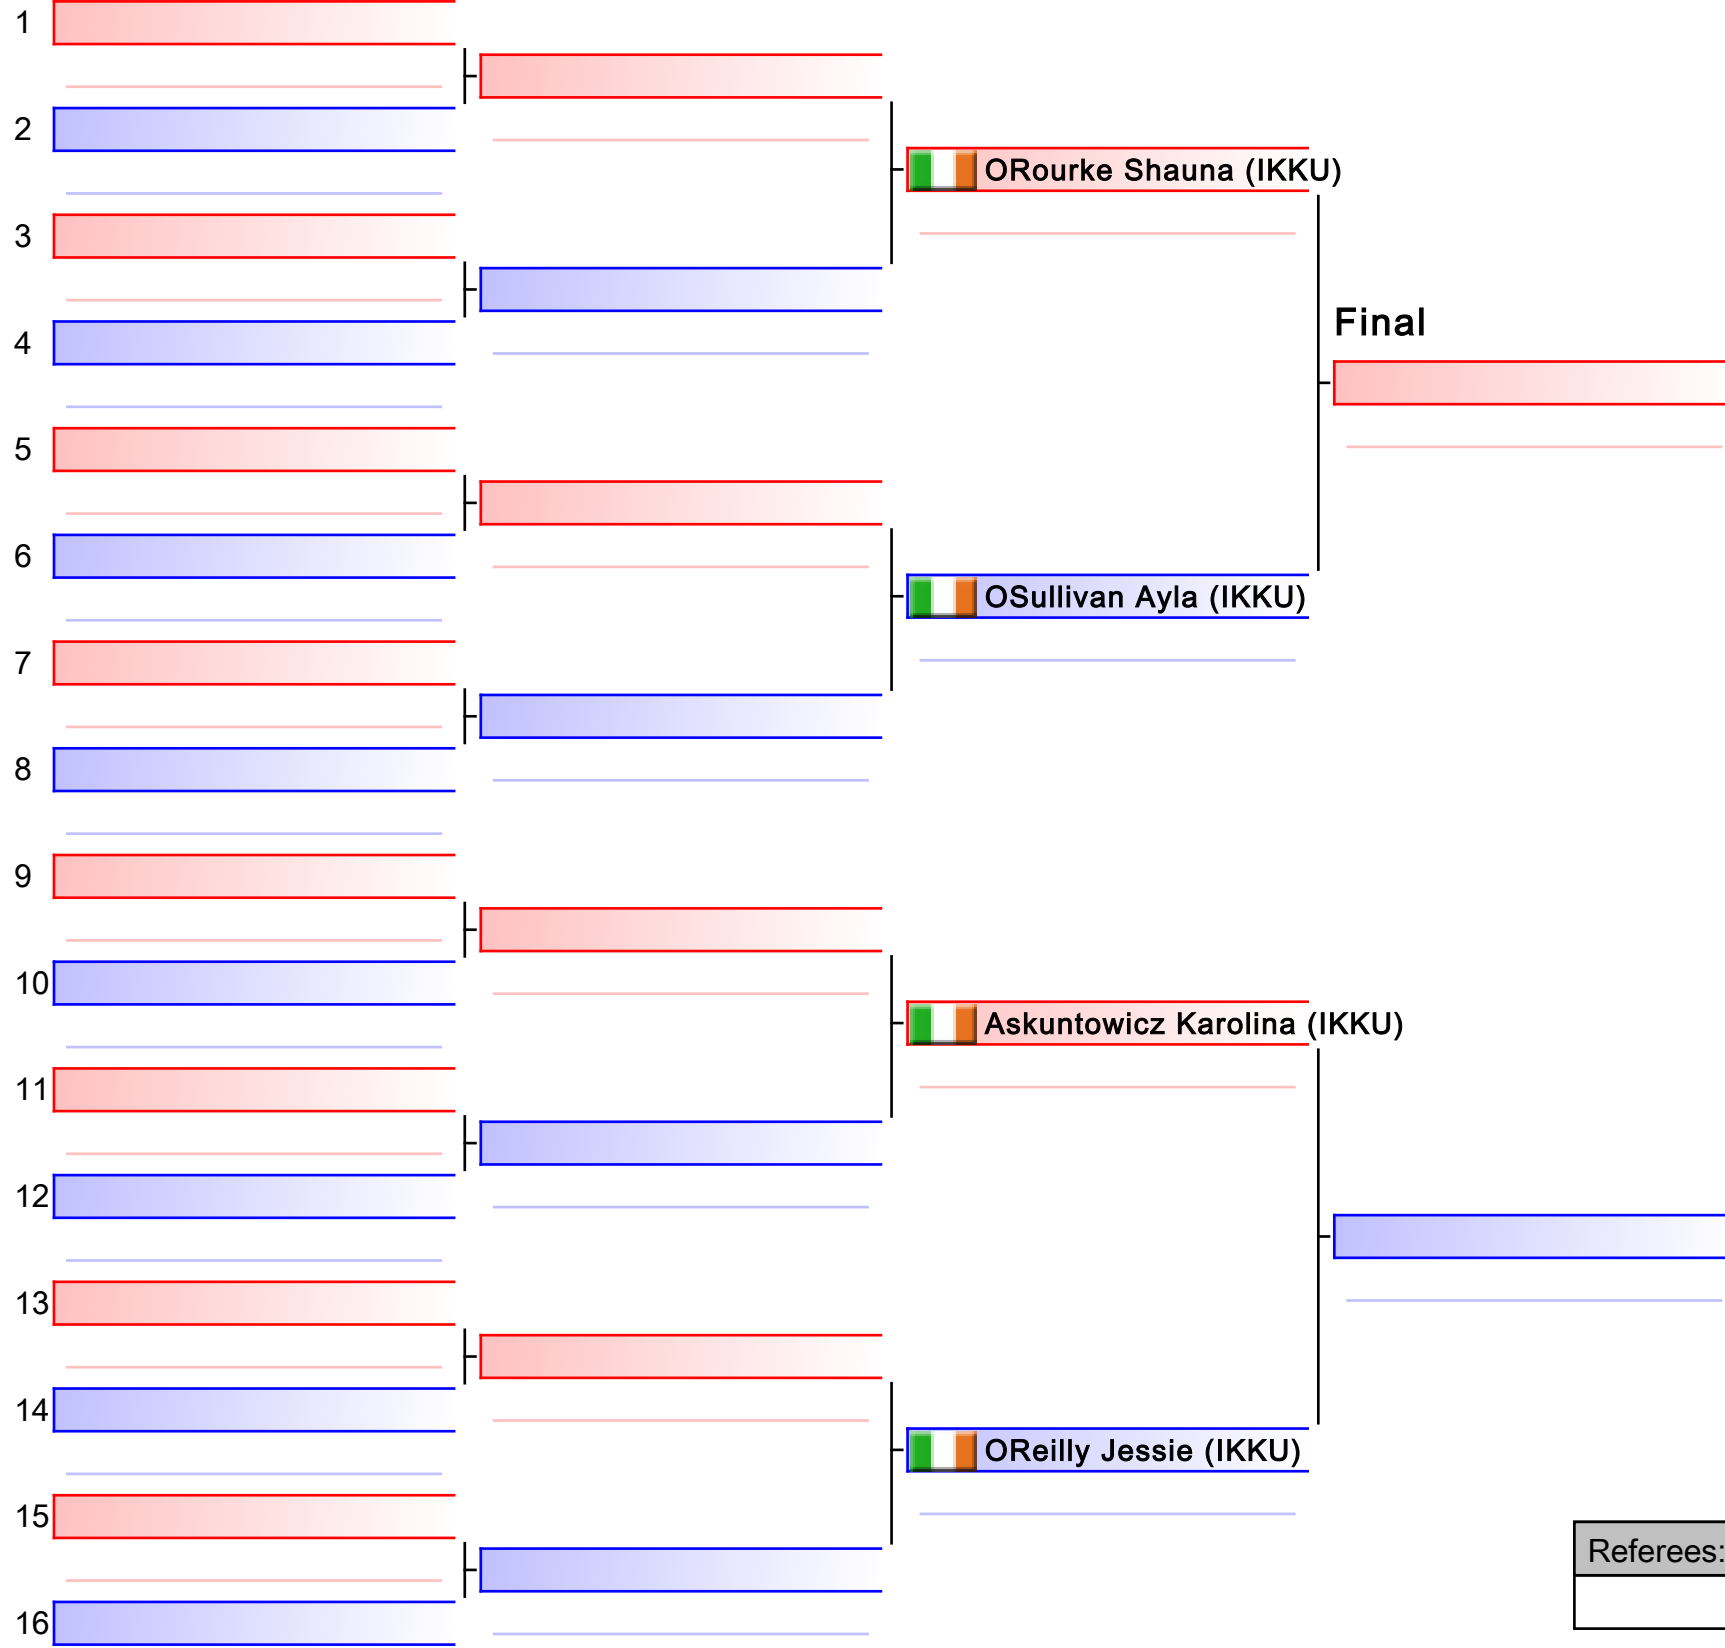

[Original]

Referees: