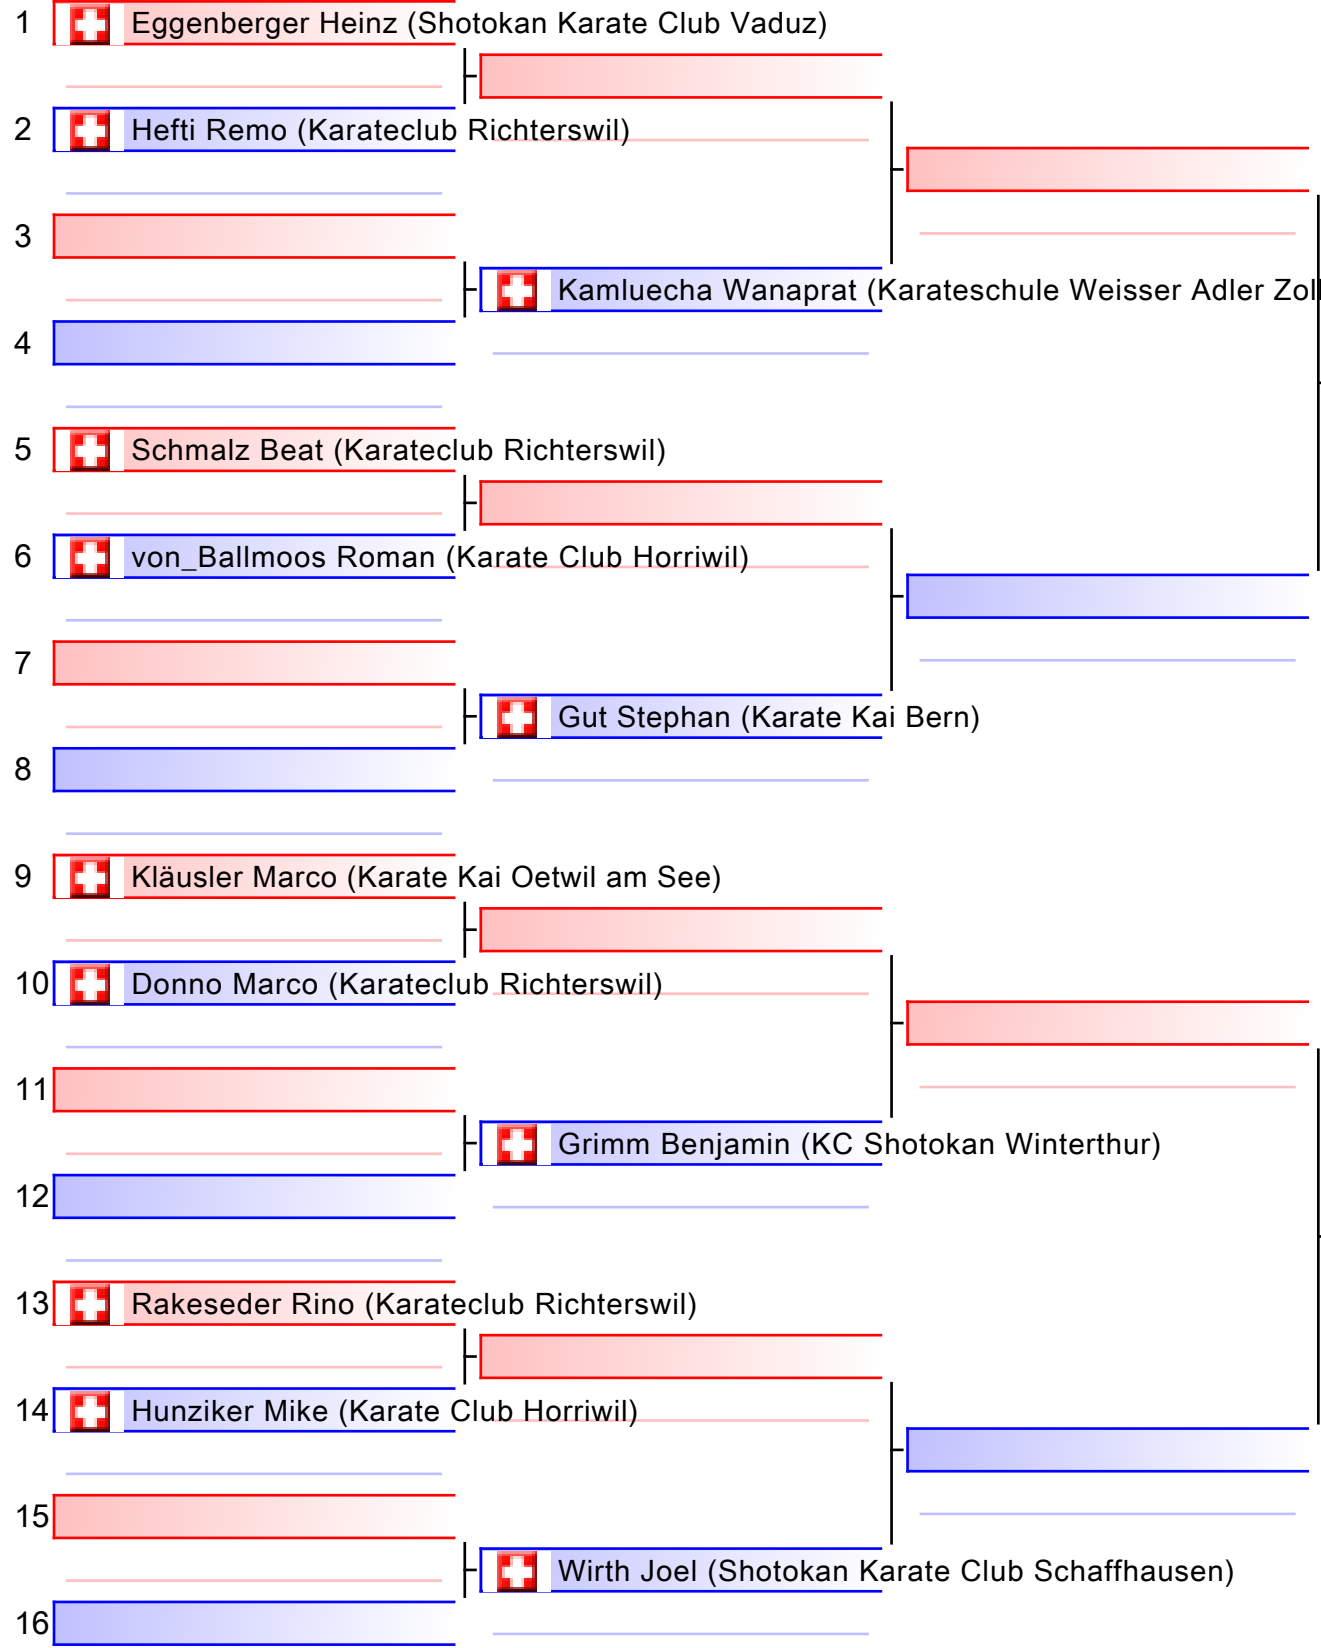

Pool
1/1

[Original]

Referees:			

[Original]

Referees:			

Kumite Ippon Shobu Damen U16 ab 6 Kyu Open

SKR Ippon-Shobu Cup 2018 in Muttenz, Baselland, Sporthalle Kriegacker, Gründenstrasse 32, 4132 Muttenz, SUI

Tatami
1 15:35

Pool
1/1

[Original]

Referees:			

[Original]

Referees:			

[Original]

Referees:			

Finale

[Original]

Referees:			

Kumite Ippon Shobu Herren U16 6-4 Kyu Open

SKR Ippon-Shobu Cup 2018 in Muttenz, Baselland, Sporthalle Kriegacker, Gründenstrasse 32, 4132 Muttenz, SUI

Tatami
3 15:56

Pool
1/1

[Original]