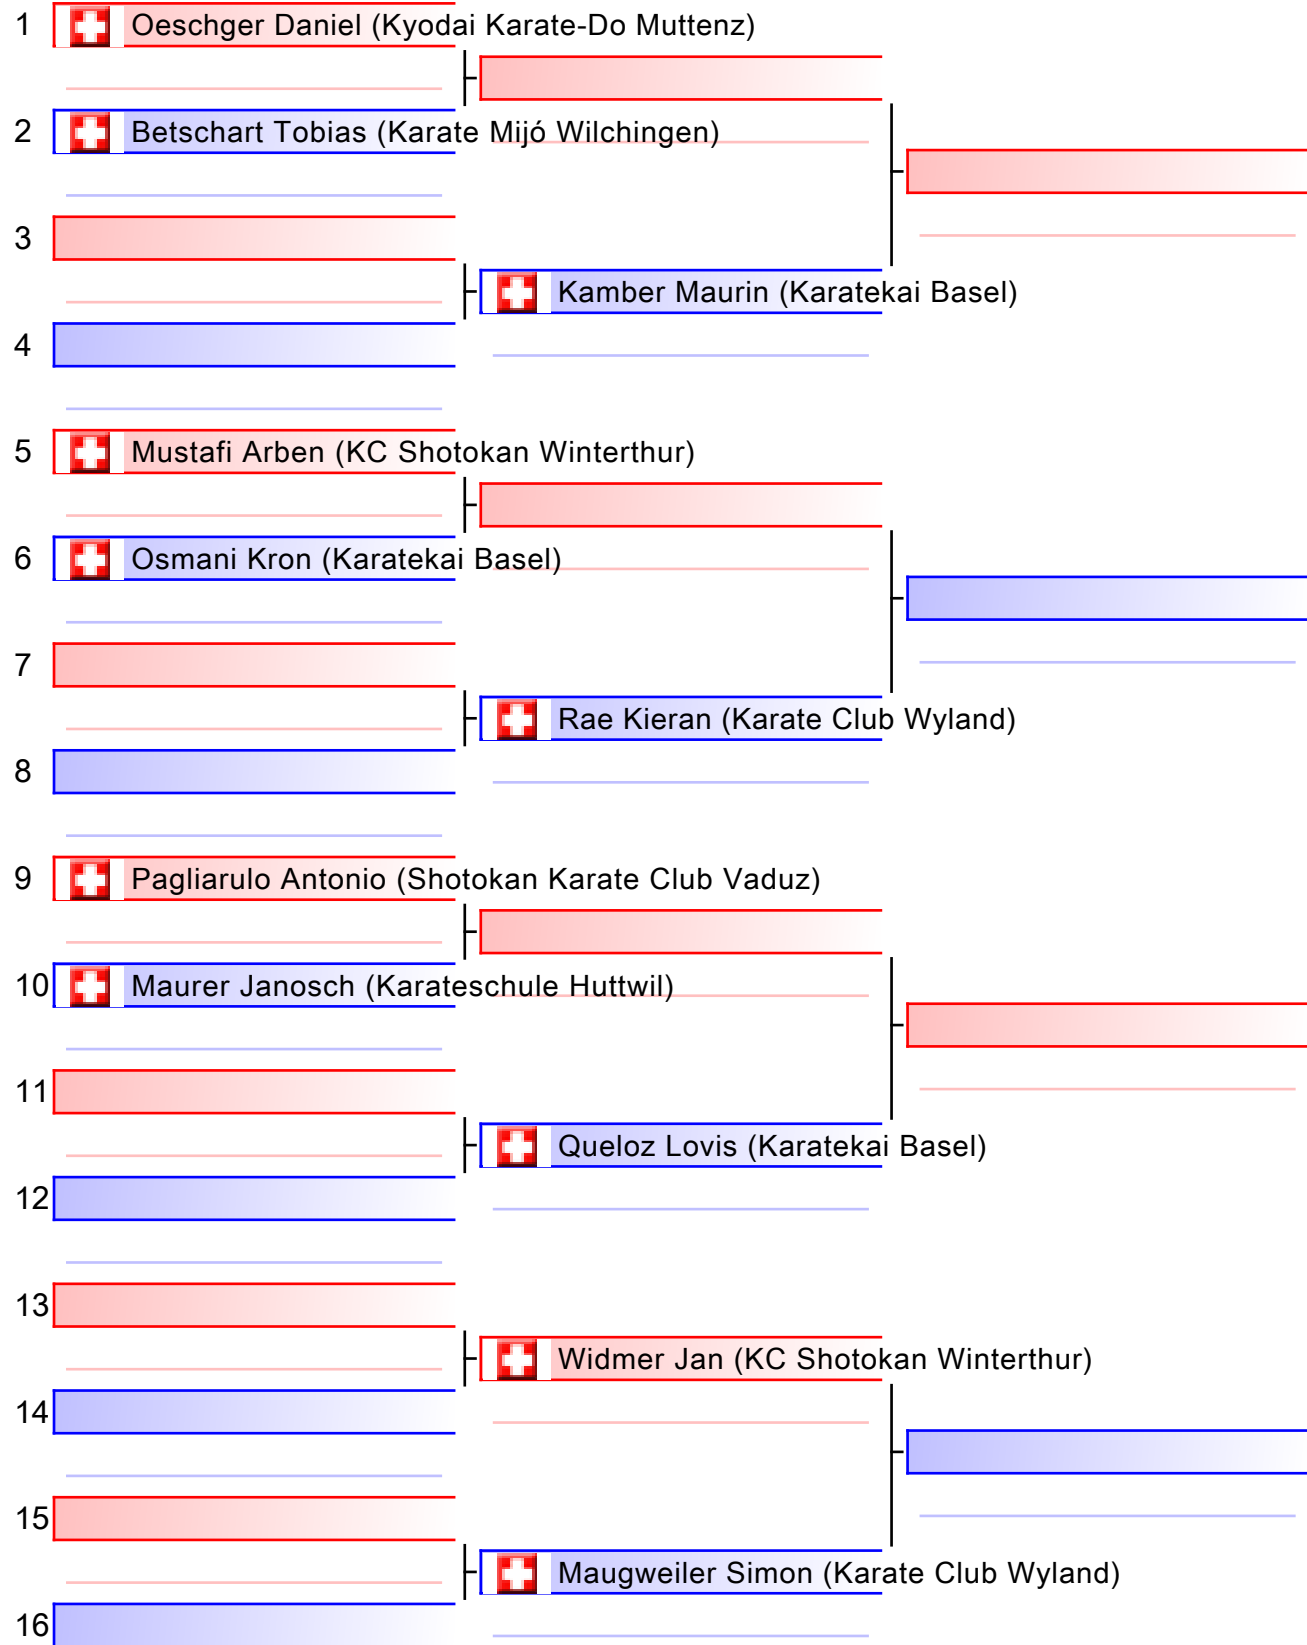

Finale

[Original]

Referees:			

Kumite Ippon Shobu Herren U16 6-4 Kyu Open

SKR Ippon-Shobu Cup 2018 in Muttenz, Baselland, Sporthalle Kriegacker, Gründenstrasse 32, 4132 Muttenz, SUI

Tatami
3 15:56

Pool
1/1

[Original]

Referees:			

Kumite Ippon Shobu Herren U16 ab 6 Kyu Open

SKR Ippon-Shobu Cup 2018 in Muttenz, Baselland, Sporthalle Kriegacker, Gründenstrasse 32, 4132 Muttenz, SUI

Tatami
1 17:01

Pool
1/1

[Original]

Referees:			

Kumite Ippon Shobu Herren U18 ab 6 Kyu Open

SKR Ippon-Shobu Cup 2018 in Muttenz, Baselland, Sporthalle Kriegacker, Gründenstrasse 32, 4132 Muttenz, SUI

Tatami
1 16:15

Pool
1/2

[Original]

Referees:			

[Original]

Referees:			

Team Kumite +18 Herren

SKR Ippon-Shobu Cup 2018 in Muttenz, Baselland, Sporthalle Kriegacker, Gründenstrasse 32, 4132 Muttenz, SUI

Tatami
2 18:04

Pool
1/1

Team Kumite U16/U18 Damen

SKR Ippon-Shobu Cup 2018 in Muttenz, Baselland, Sporthalle Kriegacker, Gründenstrasse 32, 4132 Muttenz, SUI