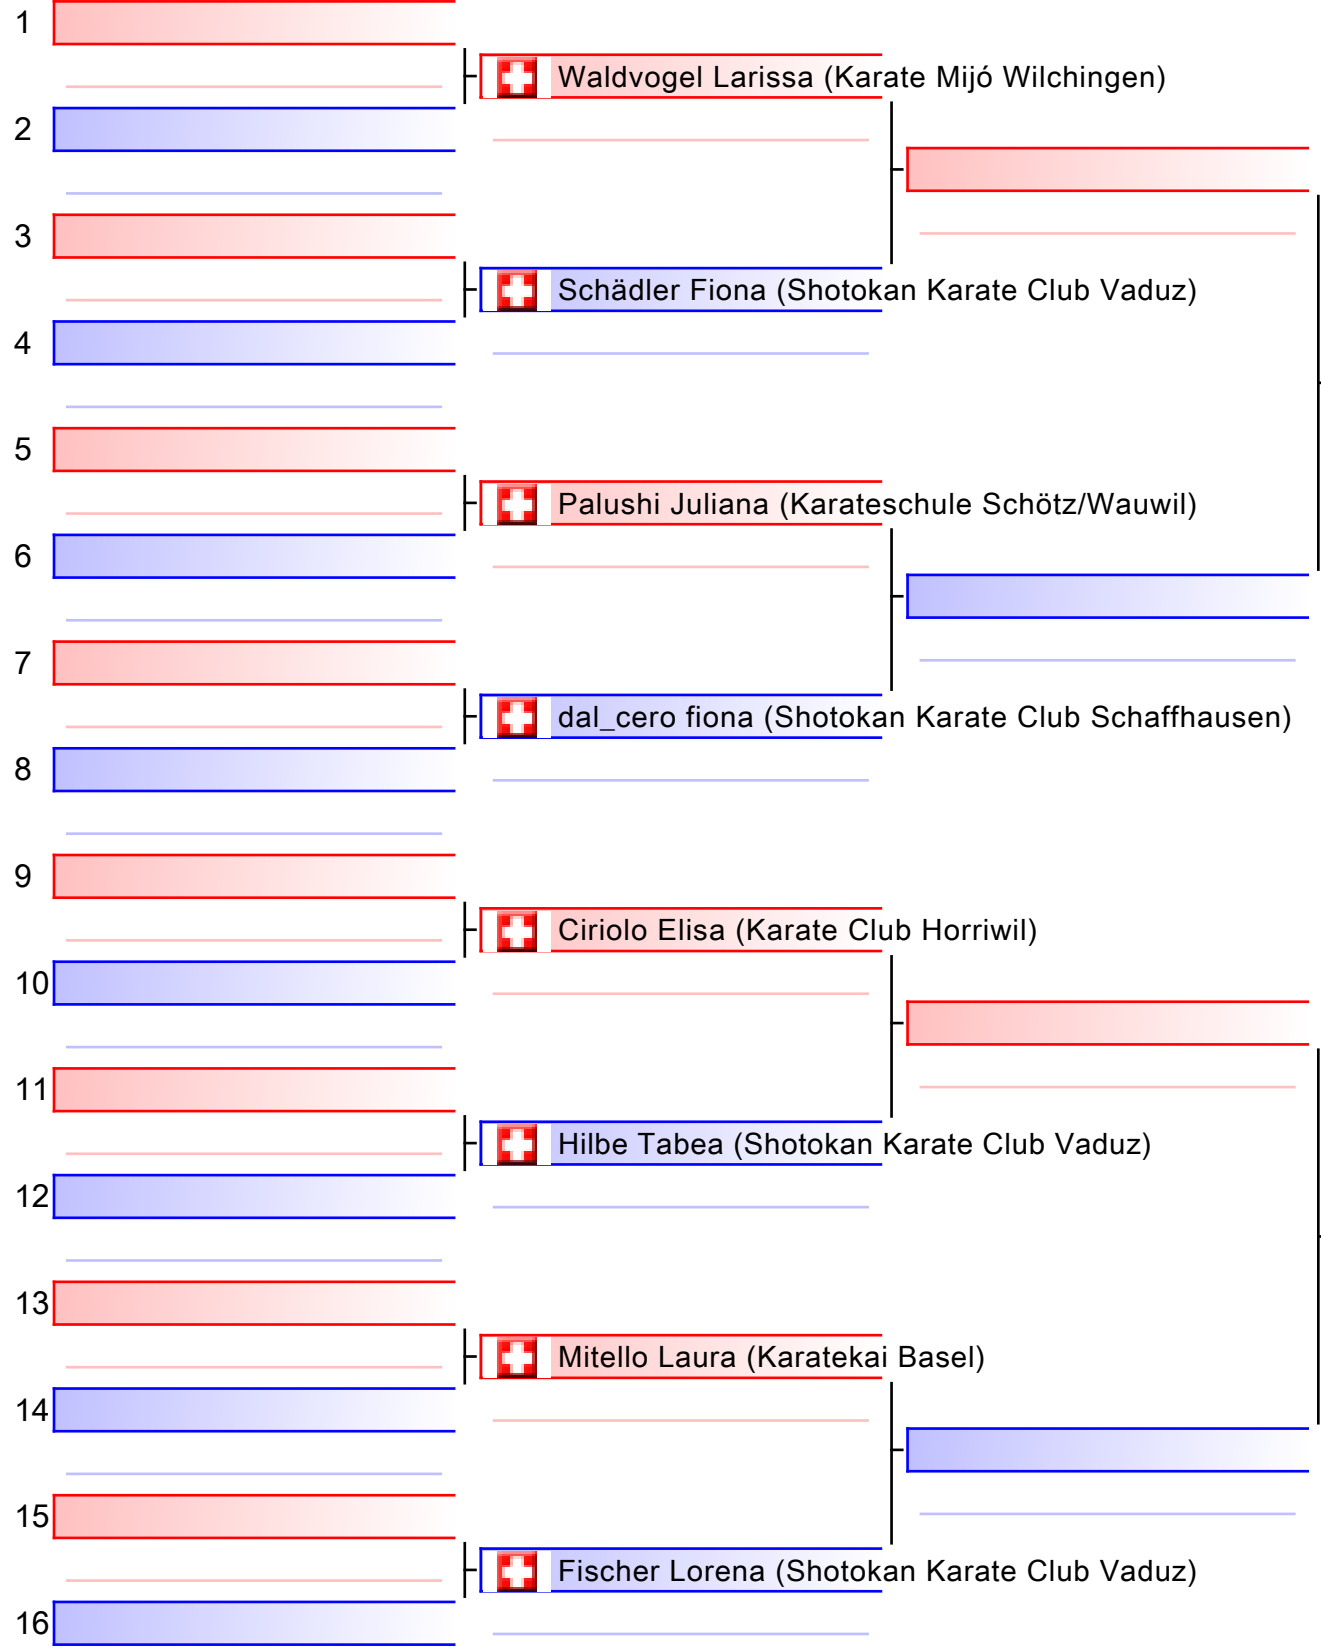

Tatami
1 14:47

Pool
1/1

Finale

[Original]

Referees:			

Kumite Ippon Shobu Damen +18 ab 5 Kyu Open

SKR Ippon-Shobu Cup 2018 in Muttenz, Baselland, Sporthalle Kriegacker, Gründenstrasse 32, 4132 Muttenz, SUI

Tatami
3 15:26

Pool
1/1

[Original]

Referees:			

[Original]

Referees:			

Kumite Ippon Shobu Damen U16 ab 6 Kyu Open

SKR Ippon-Shobu Cup 2018 in Muttenz, Baselland, Sporthalle Kriegacker, Gründenstrasse 32, 4132 Muttenz, SUI

Tatami
1 15:35

Pool
1/1

[Original]

Referees:			

[Original]

Referees:			

[Original]

Referees:			

Finale

[Original]

Referees:			

Kumite Ippon Shobu Herren U16 6-4 Kyu Open

SKR Ippon-Shobu Cup 2018 in Muttenz, Baselland, Sporthalle Kriegacker, Gründenstrasse 32, 4132 Muttenz, SUI

Tatami
3 15:56

Pool
1/1

[Original]