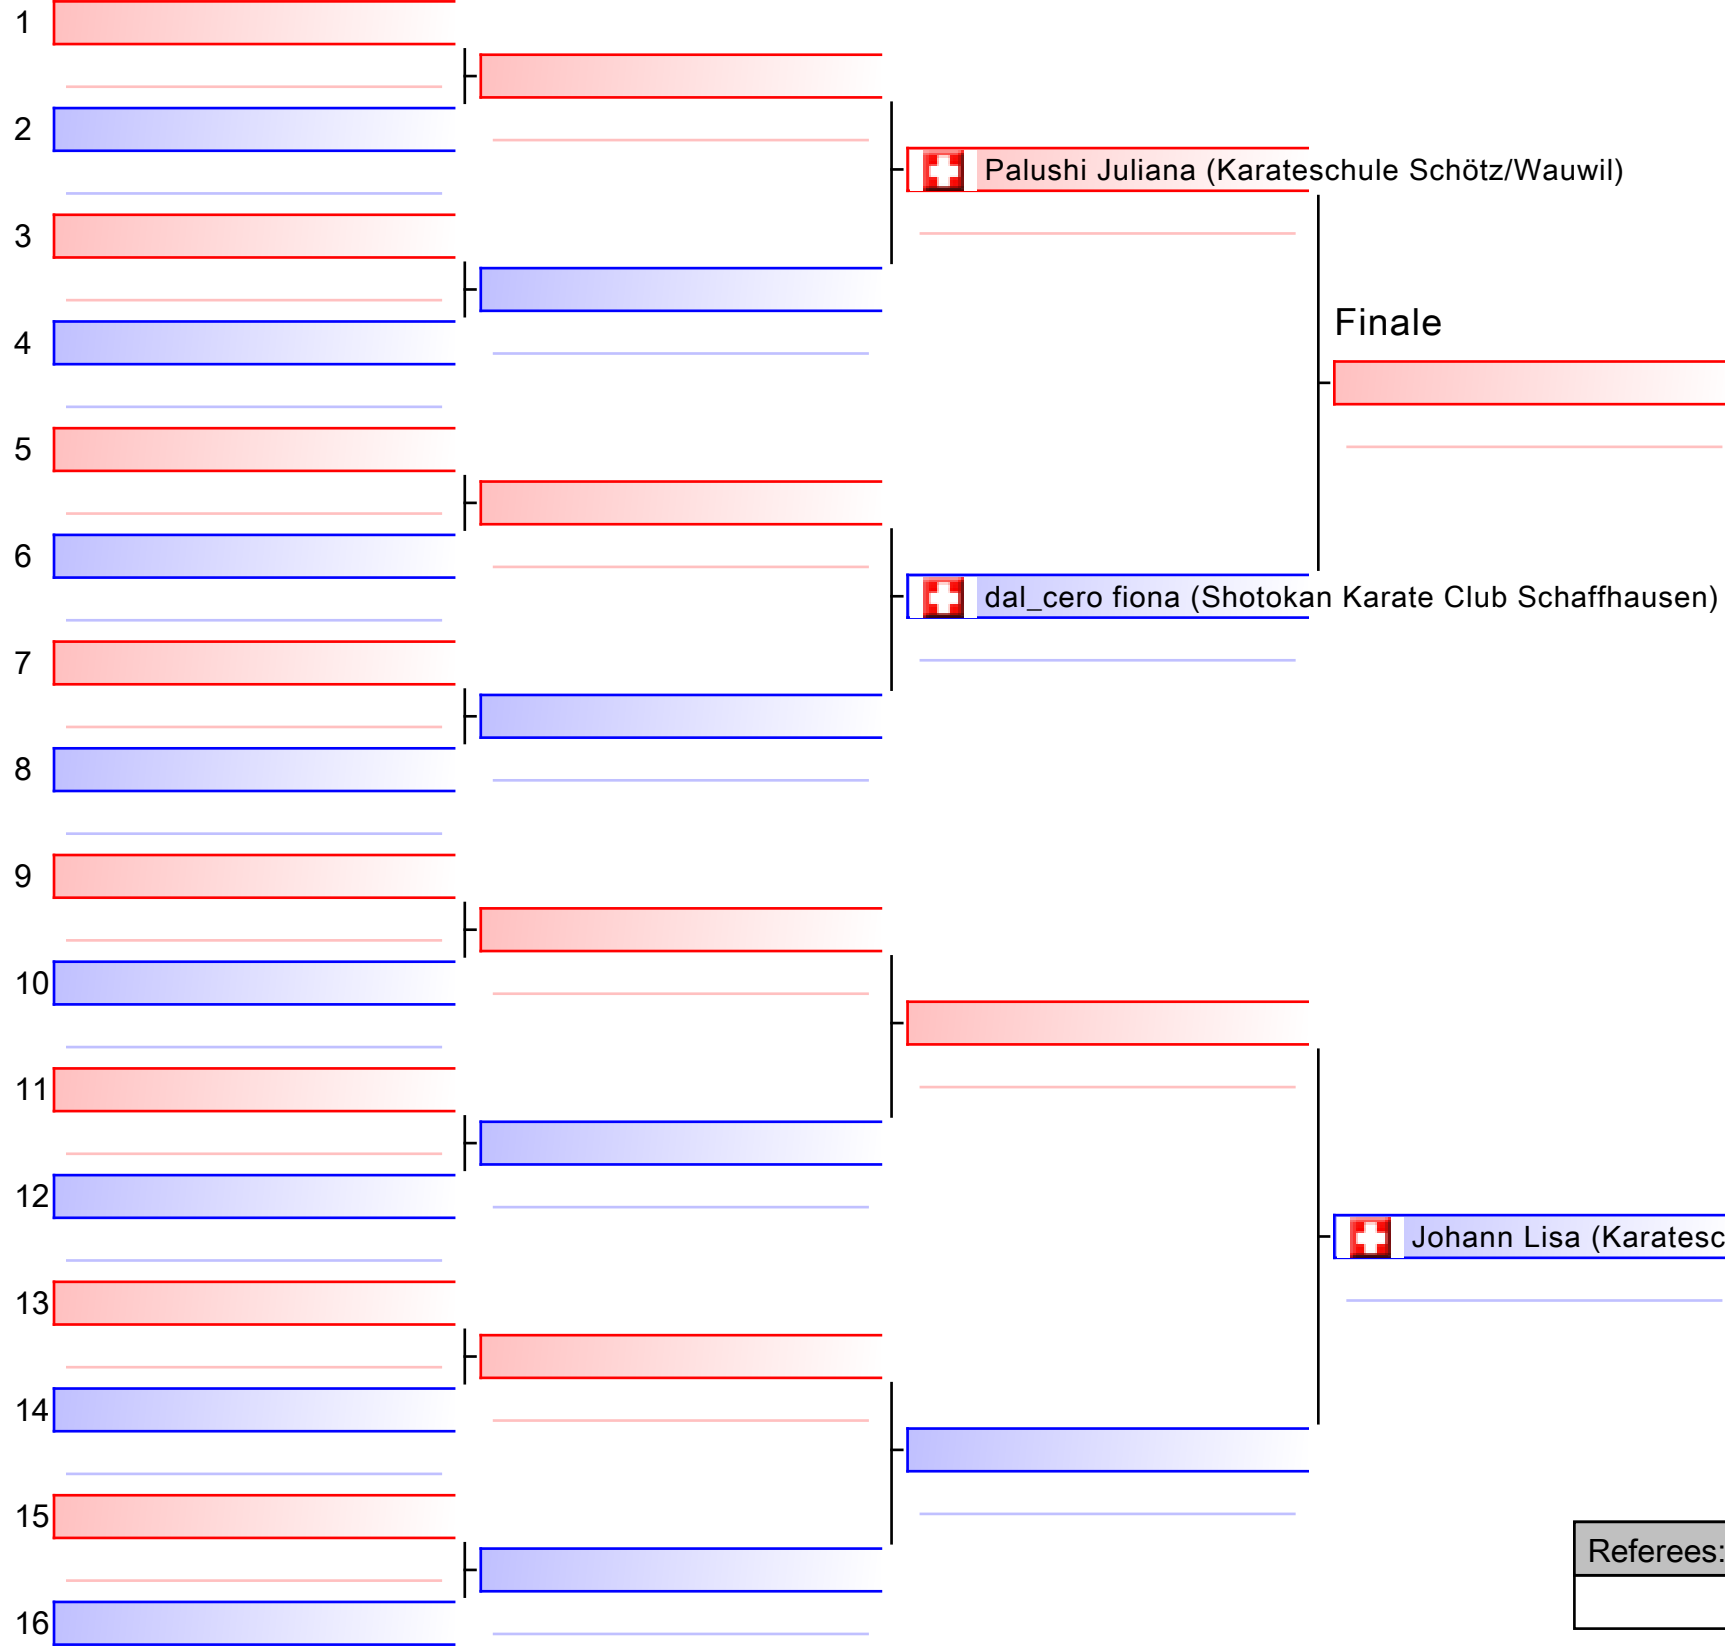

Tatami
1 14:47

Pool
1/1

Finale

[Original]

Referees:			

Kumite Ippon Shobu Damen +18 ab 5 Kyu Open

SKR Ippon-Shobu Cup 2018 in Muttenz, Baselland, Sporthalle Kriegacker, Gründenstrasse 32, 4132 Muttenz, SUI

Tatami
3 15:26

Pool
1/1

[Original]

Referees:			

[Original]

Referees:			

Kumite Ippon Shobu Damen U16 ab 6 Kyu Open

SKR Ippon-Shobu Cup 2018 in Muttenz, Baselland, Sporthalle Kriegacker, Gründenstrasse 32, 4132 Muttenz, SUI