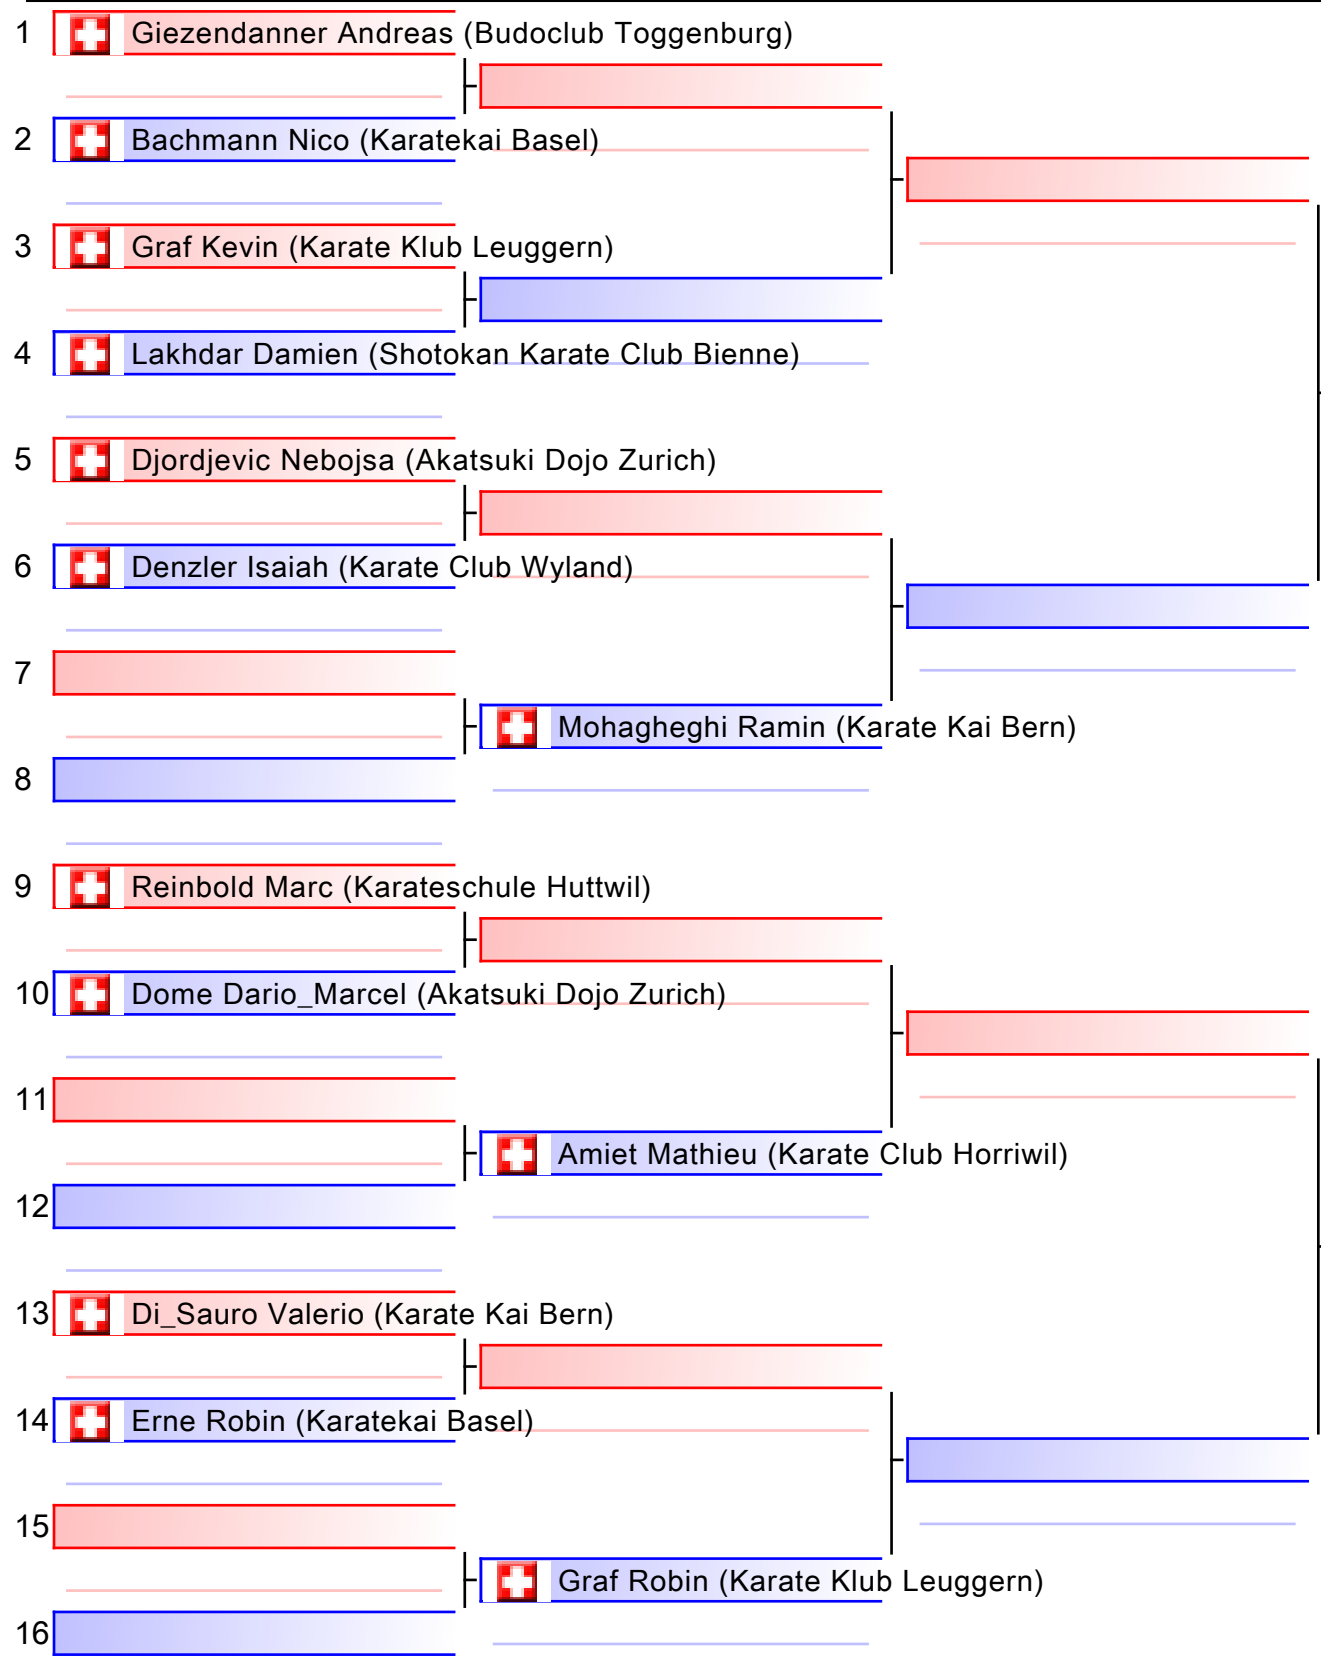

Pool
1/1

[Original]

Referees:			

[Original]

Referees:			

Kumite Ippon Shobu Damen U16 ab 6 Kyu Open

SKR Ippon-Shobu Cup 2018 in Muttenz, Baselland, Sporthalle Kriegacker, Gründenstrasse 32, 4132 Muttenz, SUI

Tatami
1 15:35

Pool
1/1

[Original]

Referees:			

[Original]

Referees:			

[Original]

Referees:			

Finale

[Original]

Referees:			

Kumite Ippon Shobu Herren U16 6-4 Kyu Open

SKR Ippon-Shobu Cup 2018 in Muttenz, Baselland, Sporthalle Kriegacker, Gründenstrasse 32, 4132 Muttenz, SUI

Tatami
3 15:56

Pool
1/1

[Original]