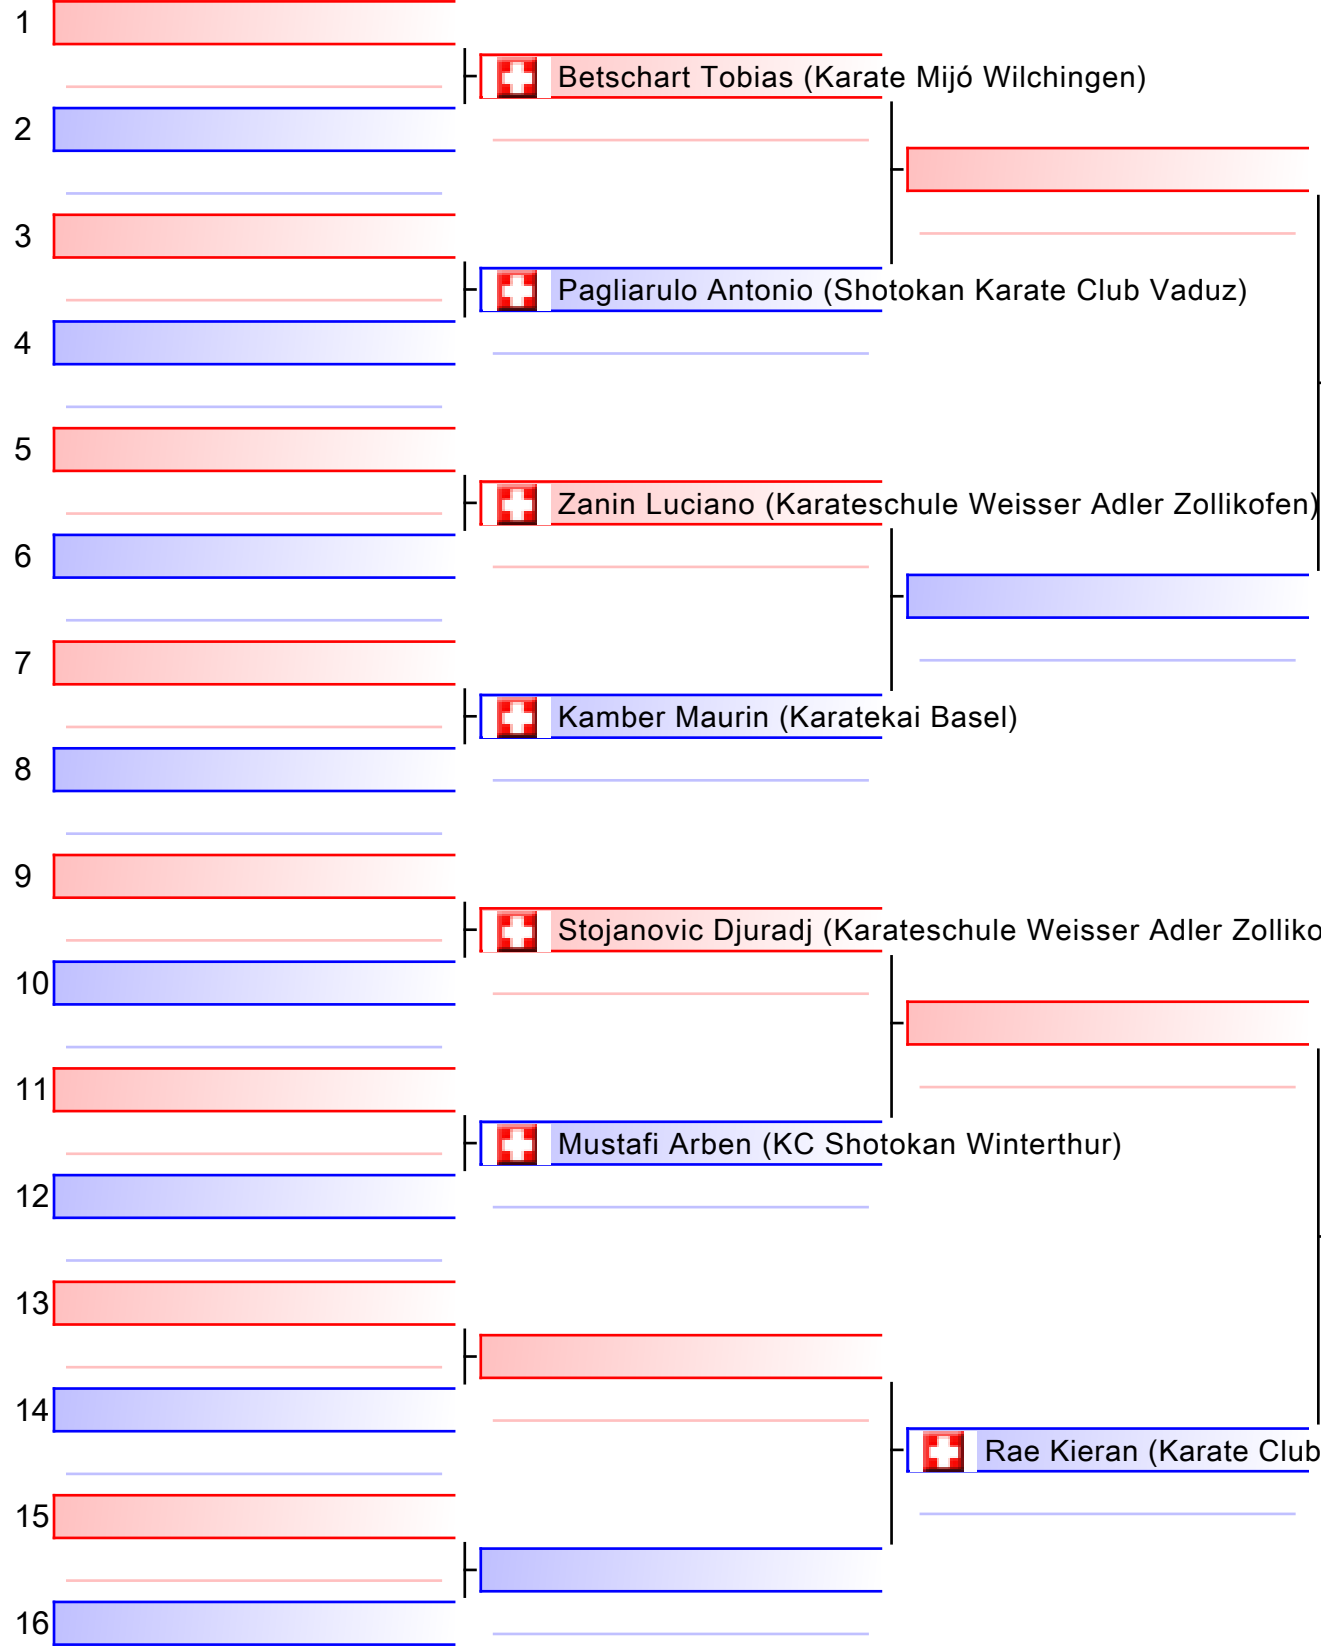

Finale

[Original]

Referees:			

Kumite Ippon Shobu Herren U16 6-4 Kyu Open

SKR Ippon-Shobu Cup 2018 in Muttenz, Baselland, Sporthalle Kriegacker, Gründenstrasse 32, 4132 Muttenz, SUI

Tatami
3 15:56

Pool
1/1

[Original]

Referees:			

Kumite Ippon Shobu Herren U16 ab 6 Kyu Open

SKR Ippon-Shobu Cup 2018 in Muttenz, Baselland, Sporthalle Kriegacker, Gründenstrasse 32, 4132 Muttenz, SUI

Tatami
1 17:01

Pool
1/1

[Original]

Referees:			

Kumite Ippon Shobu Herren U18 ab 6 Kyu Open

SKR Ippon-Shobu Cup 2018 in Muttenz, Baselland, Sporthalle Kriegacker, Gründenstrasse 32, 4132 Muttenz, SUI

Tatami
1 16:15

Pool
1/2

[Original]

Referees:			

[Original]

Referees:			

Team Kumite +18 Herren

SKR Ippon-Shobu Cup 2018 in Muttenz, Baselland, Sporthalle Kriegacker, Gründenstrasse 32, 4132 Muttenz, SUI

Tatami
2 18:04

Pool
1/1

Team Kumite U16/U18 Damen

SKR Ippon-Shobu Cup 2018 in Muttenz, Baselland, Sporthalle Kriegacker, Gründenstrasse 32, 4132 Muttenz, SUI