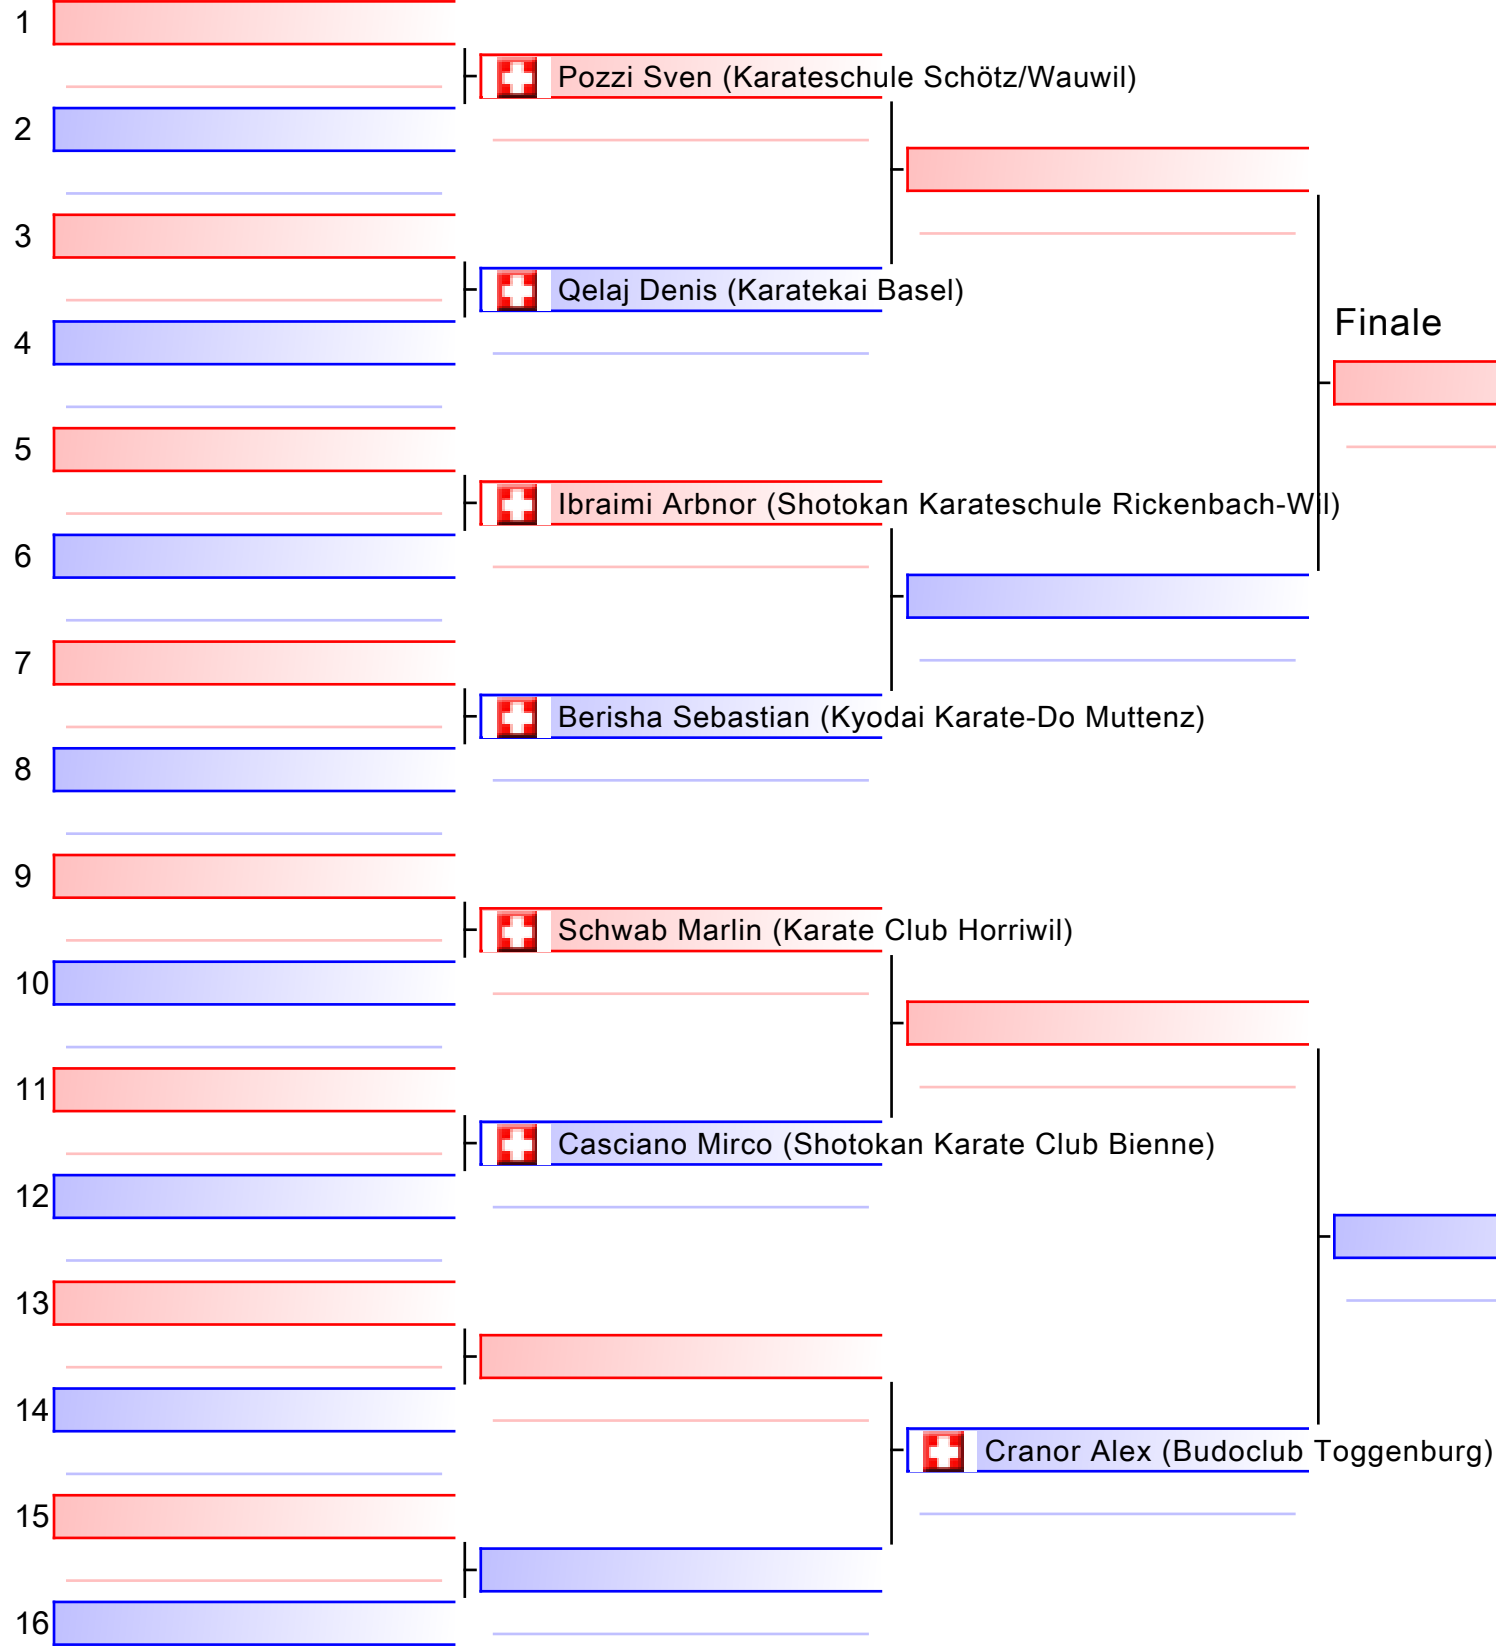

Finale

[Original]

Referees:			

Kumite Ippon Shobu Herren U16 6-4 Kyu Open

SKR Ippon-Shobu Cup 2018 in Muttenz, Baselland, Sporthalle Kriegacker, Gründenstrasse 32, 4132 Muttenz, SUI

Tatami
3 15:56

Pool
1/1

[Original]

Referees:			

Kumite Ippon Shobu Herren U16 ab 6 Kyu Open

SKR Ippon-Shobu Cup 2018 in Muttenz, Baselland, Sporthalle Kriegacker, Gründenstrasse 32, 4132 Muttenz, SUI

Tatami
1 17:01

Pool
1/1

[Original]

Referees:			