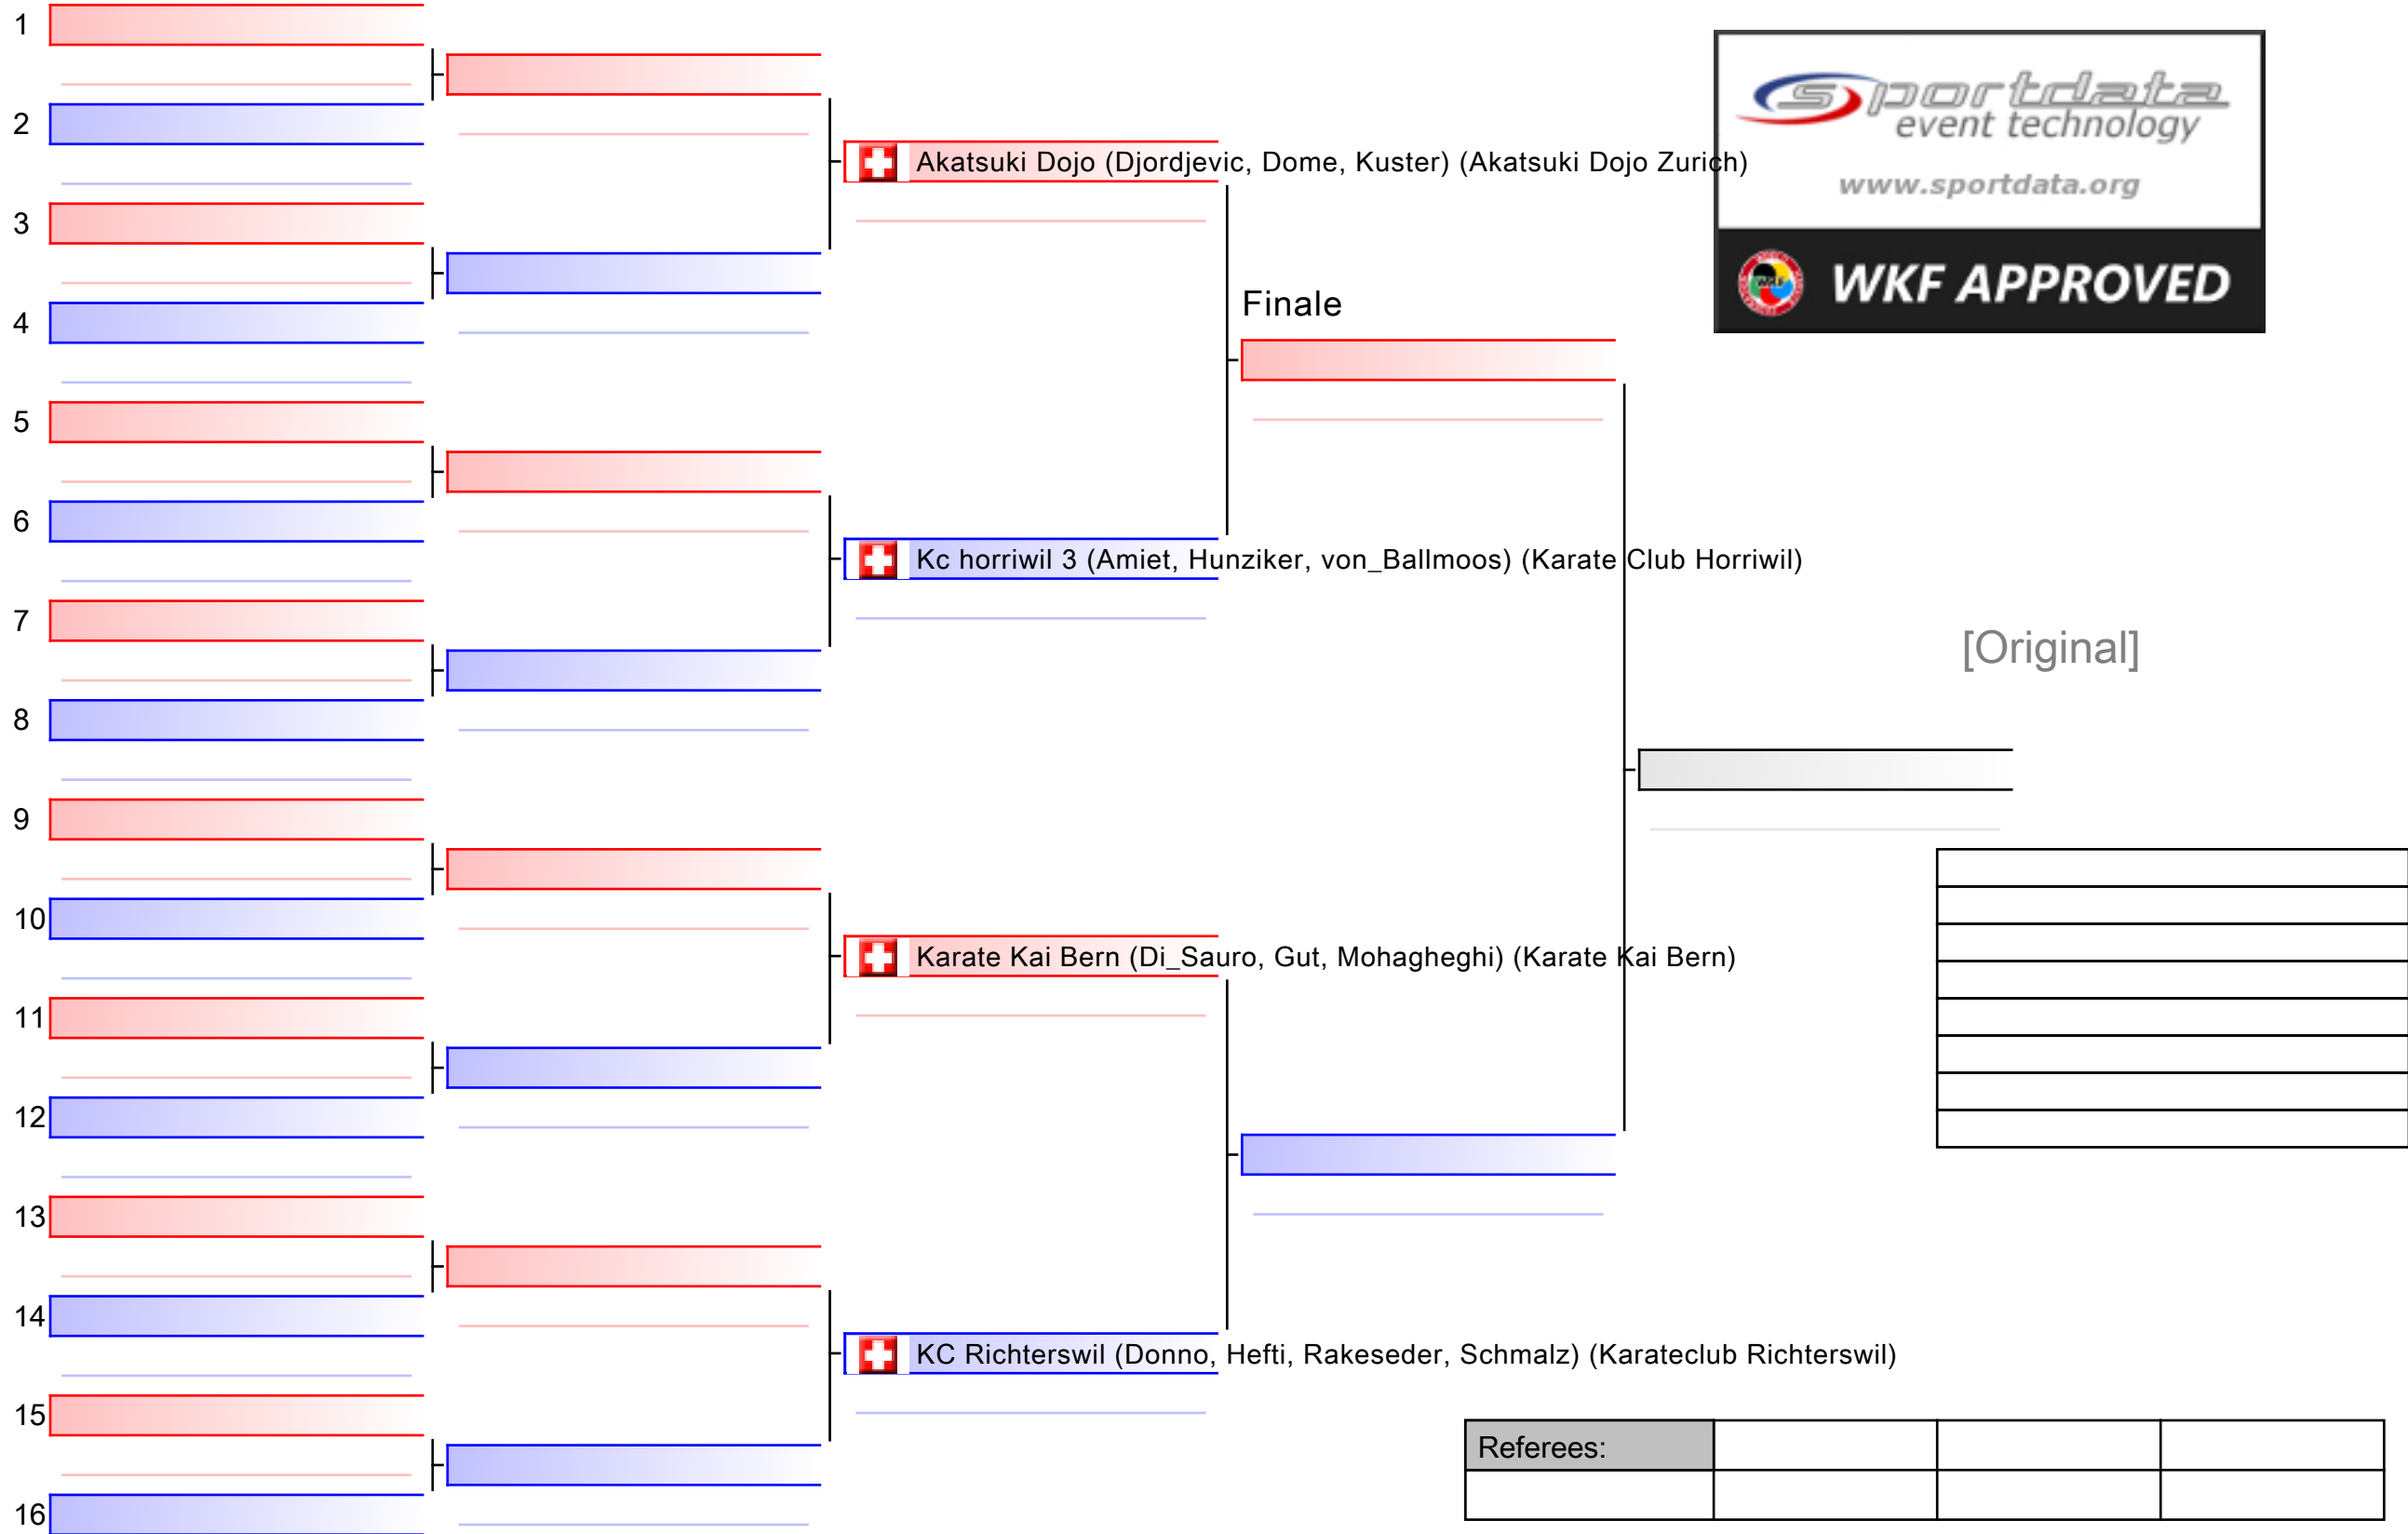

Kumite Ippon Shobu Herren U18 ab 6 Kyu Open

SKR Ippon-Shobu Cup 2018 in Muttenz, Baselland, Sporthalle Kriegacker, Gründenstrasse 32, 4132 Muttenz, SUI

Tatami
1 16:15

Pool
1/2

[Original]

Referees:			

[Original]

Referees:			

Team Kumite +18 Herren

SKR Ippon-Shobu Cup 2018 in Muttenz, Baselland, Sporthalle Kriegacker, Gründenstrasse 32, 4132 Muttenz, SUI

Tatami
2 18:04

Pool
1/1

Team Kumite U16/U18 Damen

SKR Ippon-Shobu Cup 2018 in Muttenz, Baselland, Sporthalle Kriegacker, Gründenstrasse 32, 4132 Muttenz, SUI