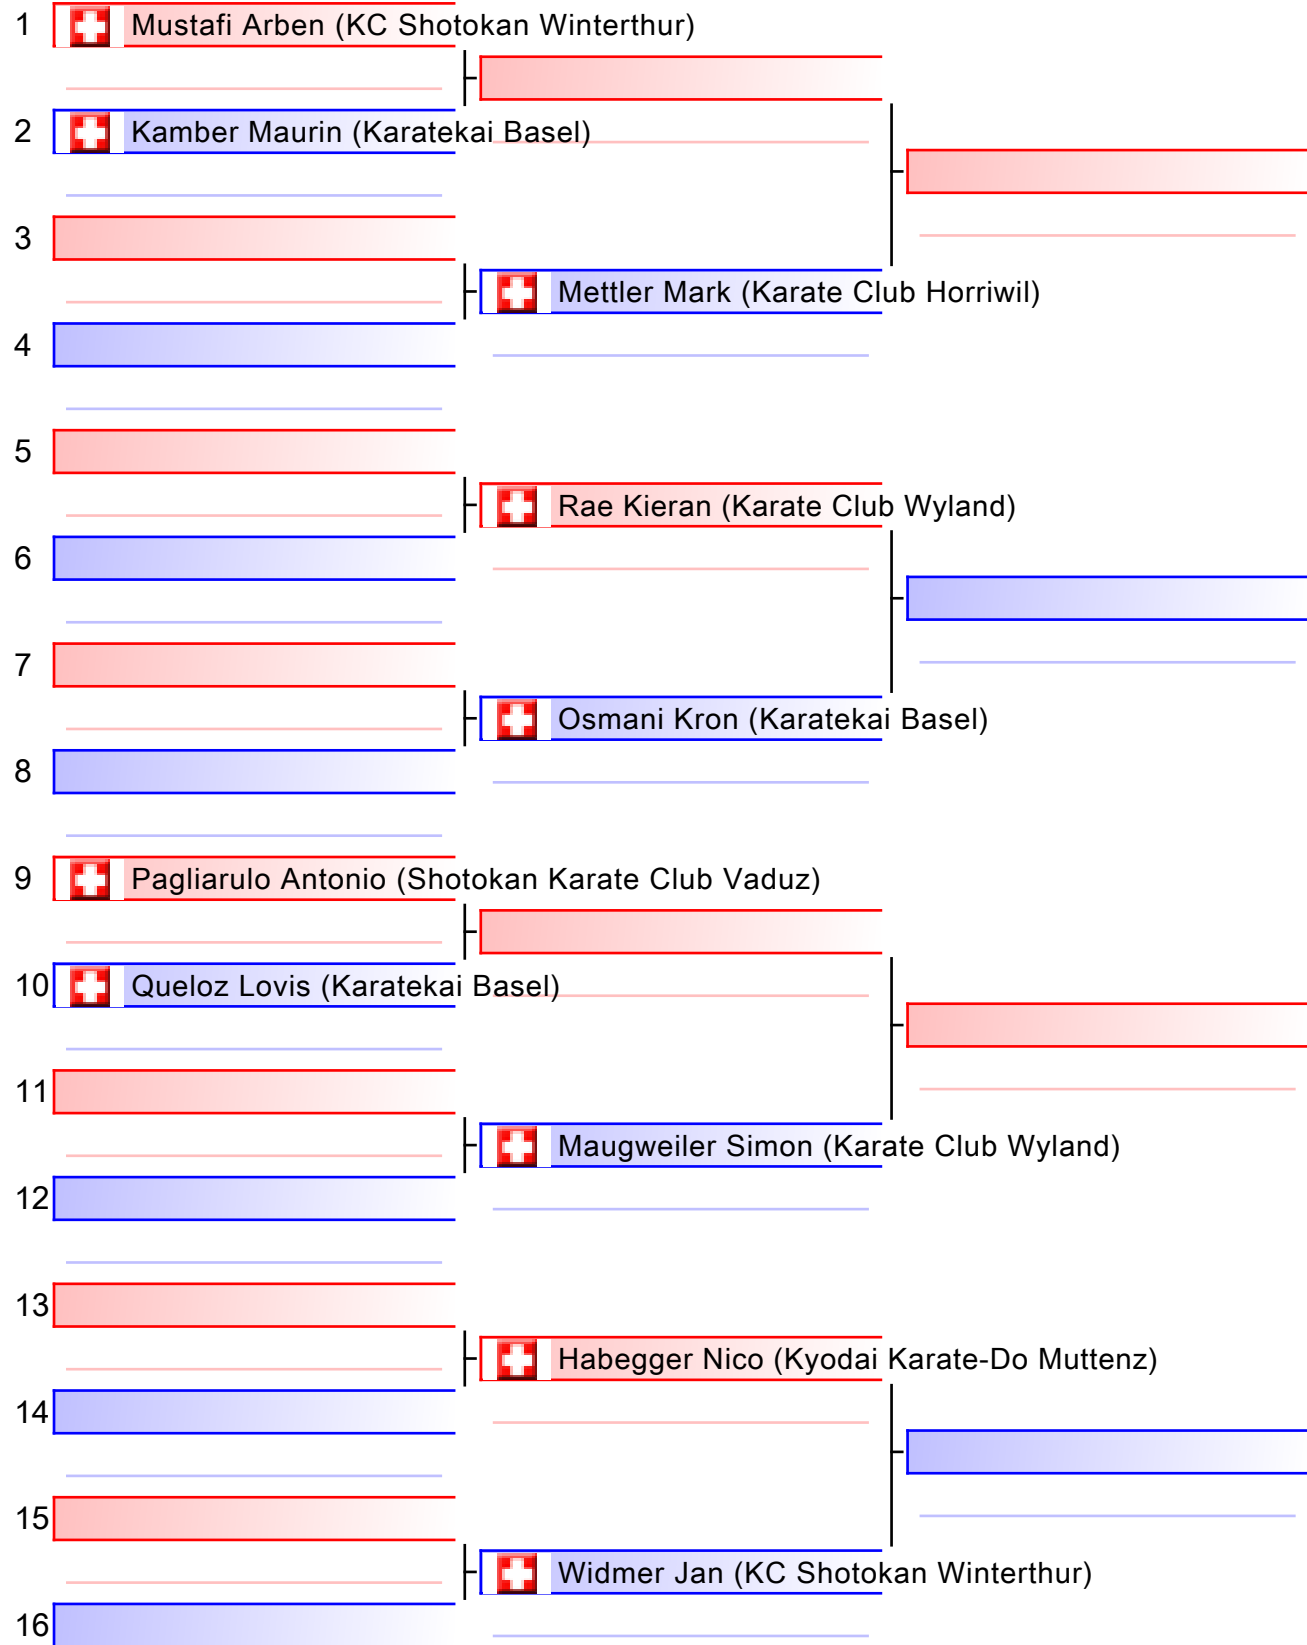

Referees:			

Kata Einzel Herren U16 6-4 Kyu

SKR Ippon-Shobu Cup 2018 in Muttenz, Baselland, Sporthalle Kriegacker, Gründenstrasse 32, 4132 Muttenz, SUI

Tatami
3 14:30

Pool
1/1

[Original]

Referees:			

Kata Einzel Herren U16 ab 6 Kyu

SKR Ippon-Shobu Cup 2018 in Muttenz, Baselland, Sporthalle Kriegacker, Gründenstrasse 32, 4132 Muttenz, SUI

Tatami
3 14:58

Pool
1/1

[Original]

Referees:			

Kata Einzel Herren U18 ab 6 kyu

SKR Ippon-Shobu Cup 2018 in Muttenz, Baselland, Sporthalle Kriegacker, Gründenstrasse 32, 4132 Muttenz, SUI

Tatami
1 14:47

Pool
1/1

Finale

[Original]

Referees:			

Kumite Ippon Shobu Damen +18 ab 5 Kyu Open

SKR Ippon-Shobu Cup 2018 in Muttenz, Baselland, Sporthalle Kriegacker, Gründenstrasse 32, 4132 Muttenz, SUI

Tatami
3 15:26

Pool
1/1

[Original]

Referees:			

[Original]

Referees:			

Kumite Ippon Shobu Damen U16 ab 6 Kyu Open

SKR Ippon-Shobu Cup 2018 in Muttenz, Baselland, Sporthalle Kriegacker, Gründenstrasse 32, 4132 Muttenz, SUI