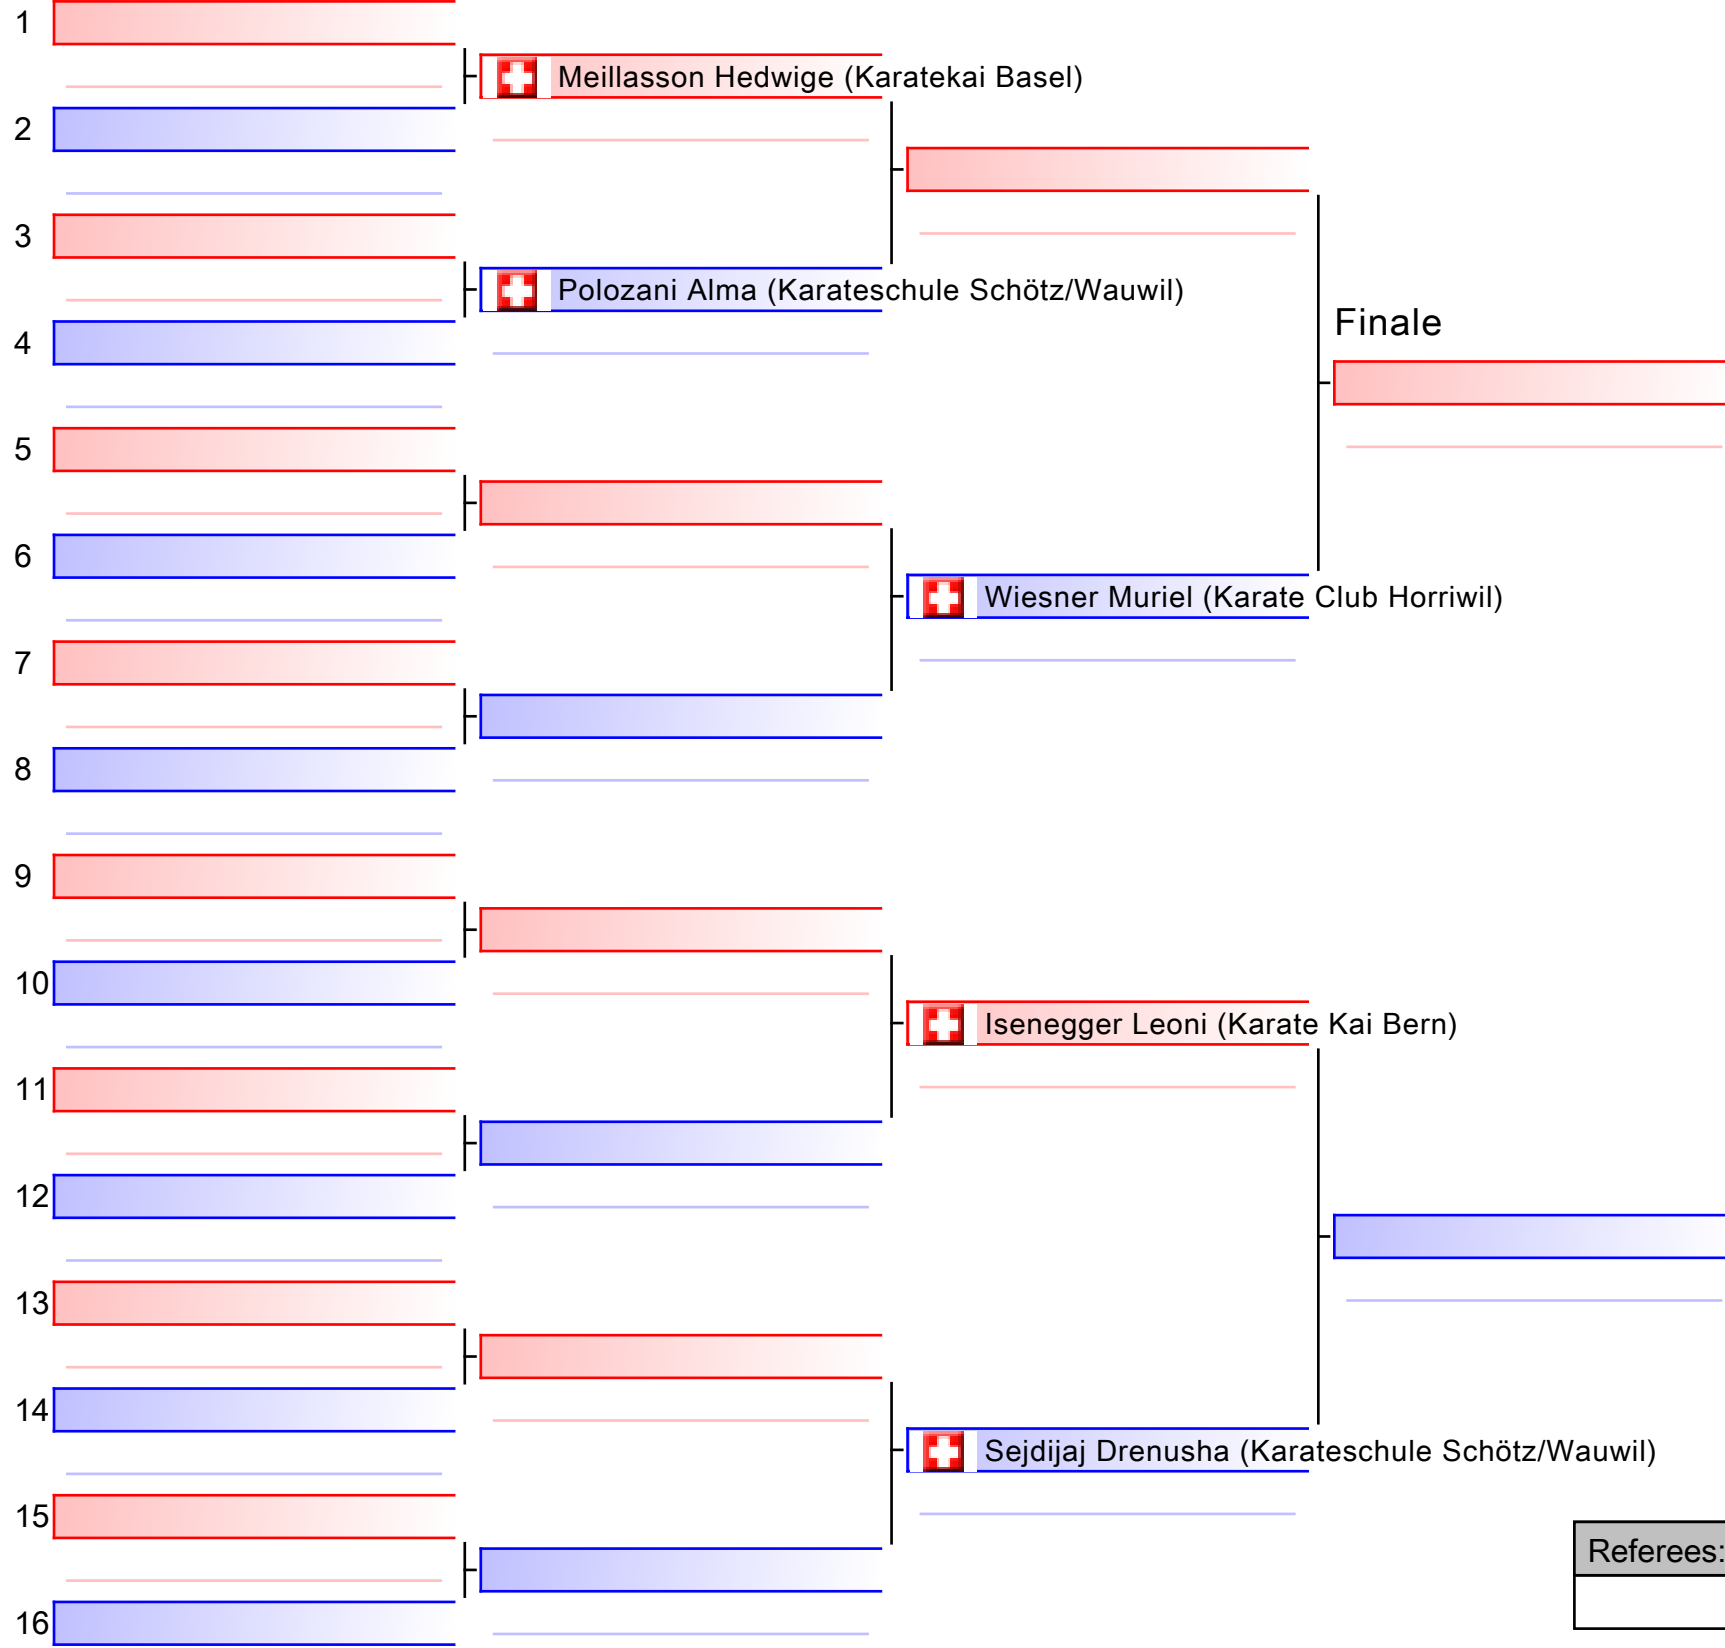

Tatami
1 14:47

Pool
1/1

Finale

[Original]

Referees:			

Kumite Ippon Shobu Damen +18 ab 5 Kyu Open

SKR Ippon-Shobu Cup 2018 in Muttenz, Baselland, Sporthalle Kriegacker, Gründenstrasse 32, 4132 Muttenz, SUI

Tatami
3 15:26

Pool
1/1

[Original]

Referees:			

[Original]

Referees:			

Kumite Ippon Shobu Damen U16 ab 6 Kyu Open

SKR Ippon-Shobu Cup 2018 in Muttenz, Baselland, Sporthalle Kriegacker, Gründenstrasse 32, 4132 Muttenz, SUI