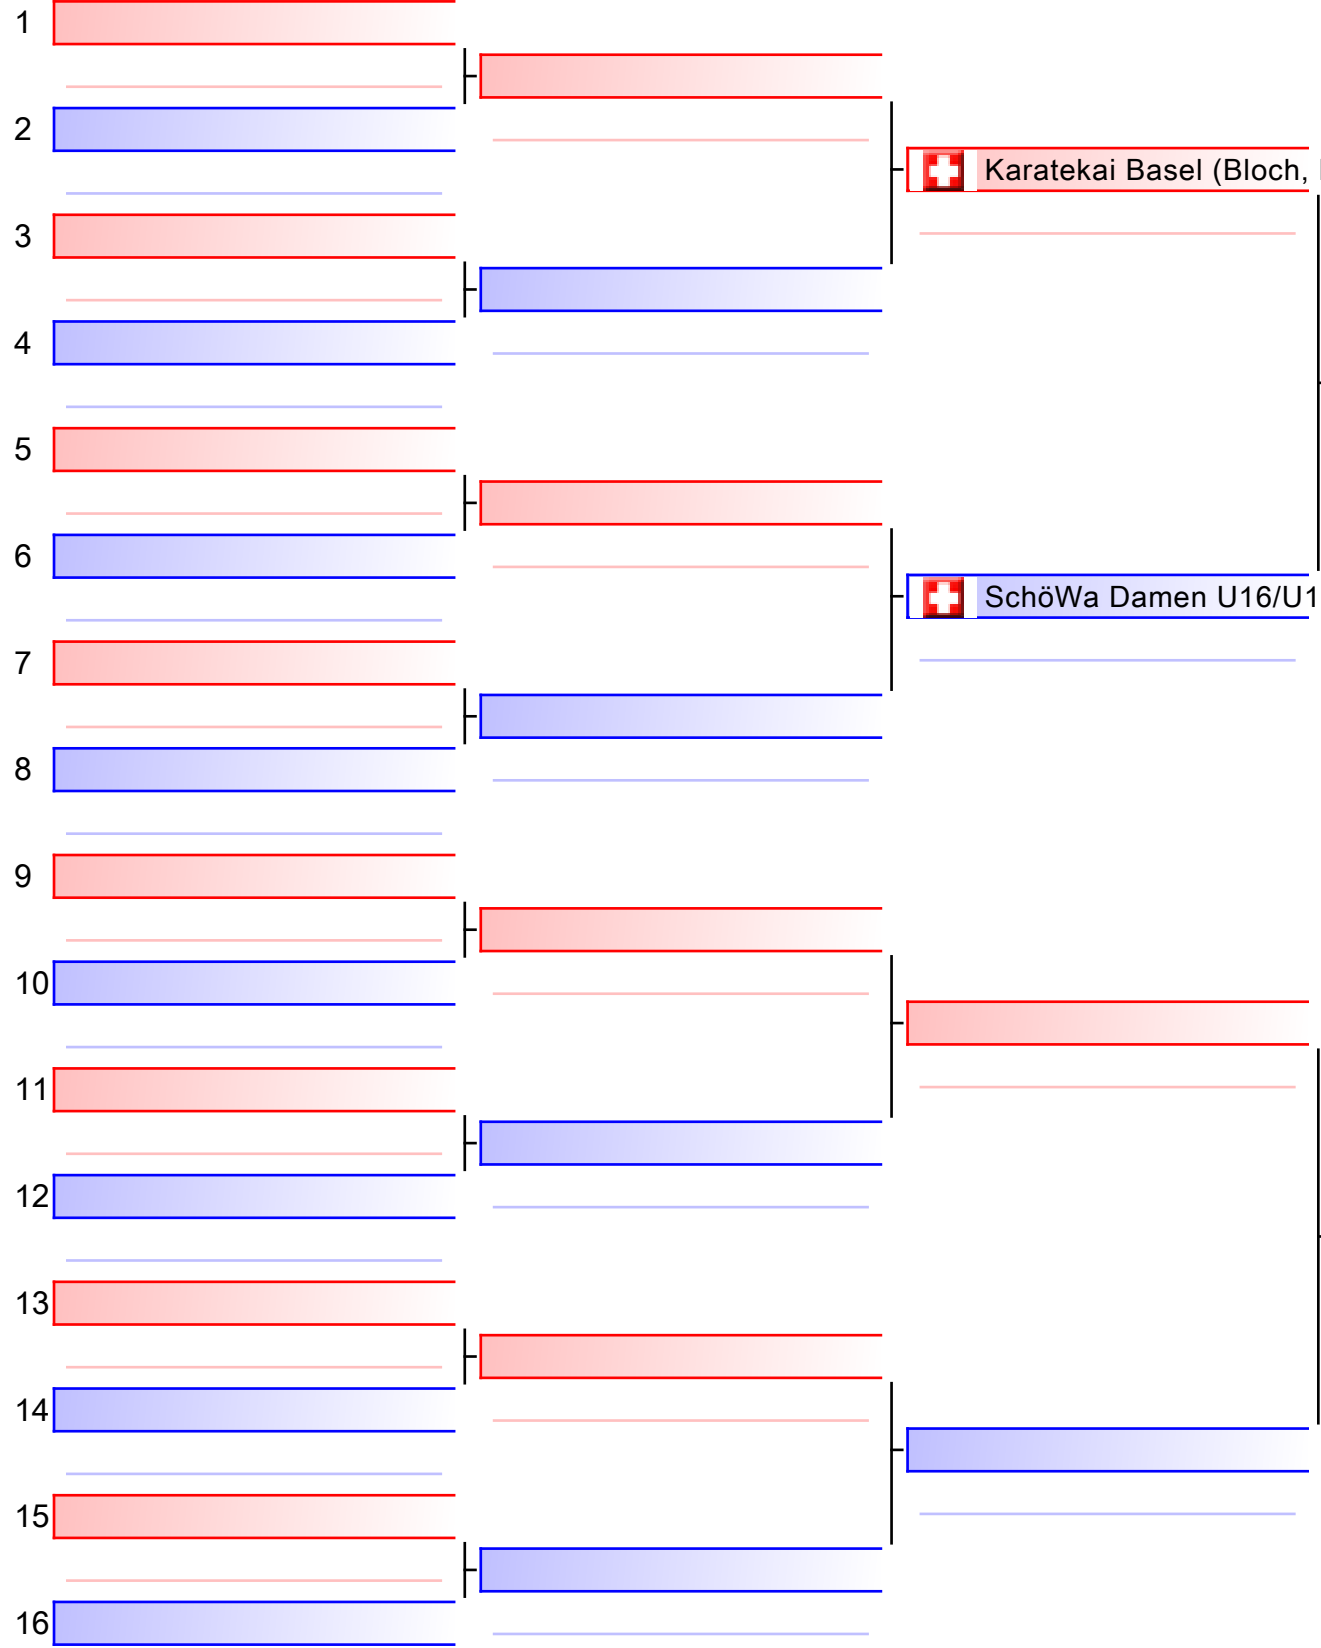

Team Kumite U16/U18 Damen

SKR Ippon-Shobu Cup 2018 in Muttenz, Baselland, Sporthalle Kriegacker, Gründenstrasse 32, 4132 Muttenz, SUI

Tatami
1 17:35

Pool
1/1

Karatekai Basel (Bloch, Meier, Mitello, Schöpflin) (Karatekai Basel)

SchöWa Damen U16/U18 (Bagderelli, Palushi, Sejdijaj) (Karateschule Schötz/Wauwil)

Vaduz (Fischer, Hilbe, Schädler) (Shotokan Karate Club Vaduz)

Finale

[Original]

Referees: