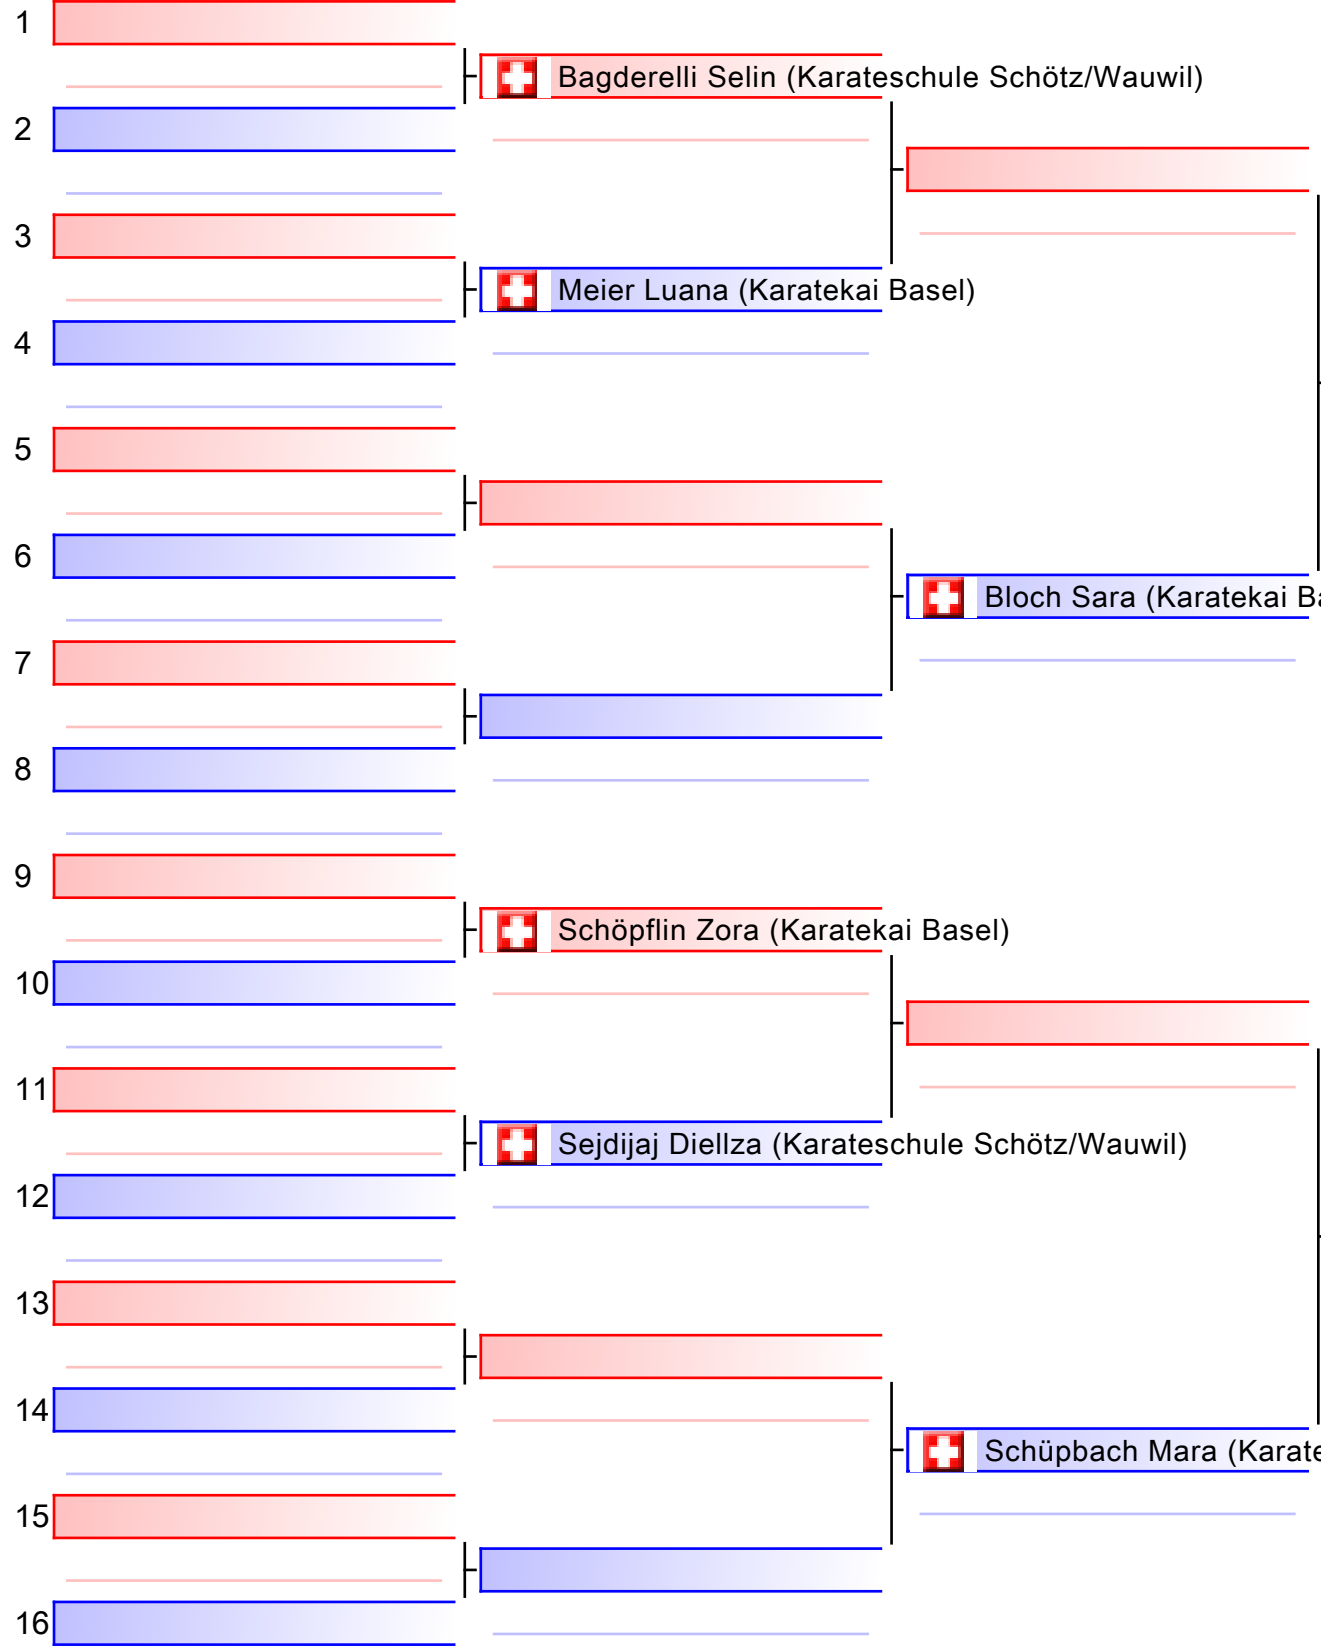

Tatami
1 14:47

Pool
1/1

Finale

[Original]

Referees:			

Kumite Ippon Shobu Damen +18 ab 5 Kyu Open

SKR Ippon-Shobu Cup 2018 in Muttenz, Baselland, Sporthalle Kriegacker, Gründenstrasse 32, 4132 Muttenz, SUI

Tatami
3 15:26

Pool
1/1

[Original]

Referees:			

[Original]

Referees:			

Kumite Ippon Shobu Damen U16 ab 6 Kyu Open

SKR Ippon-Shobu Cup 2018 in Muttenz, Baselland, Sporthalle Kriegacker, Gründenstrasse 32, 4132 Muttenz, SUI

Tatami
1 15:35

Pool
1/1

[Original]

Referees:			

[Original]

Referees:			

[Original]

Referees:			

Finale

[Original]

Referees:			

Kumite Ippon Shobu Herren U16 6-4 Kyu Open

SKR Ippon-Shobu Cup 2018 in Muttenz, Baselland, Sporthalle Kriegacker, Gründenstrasse 32, 4132 Muttenz, SUI

Tatami
3 15:56

Pool
1/1

[Original]