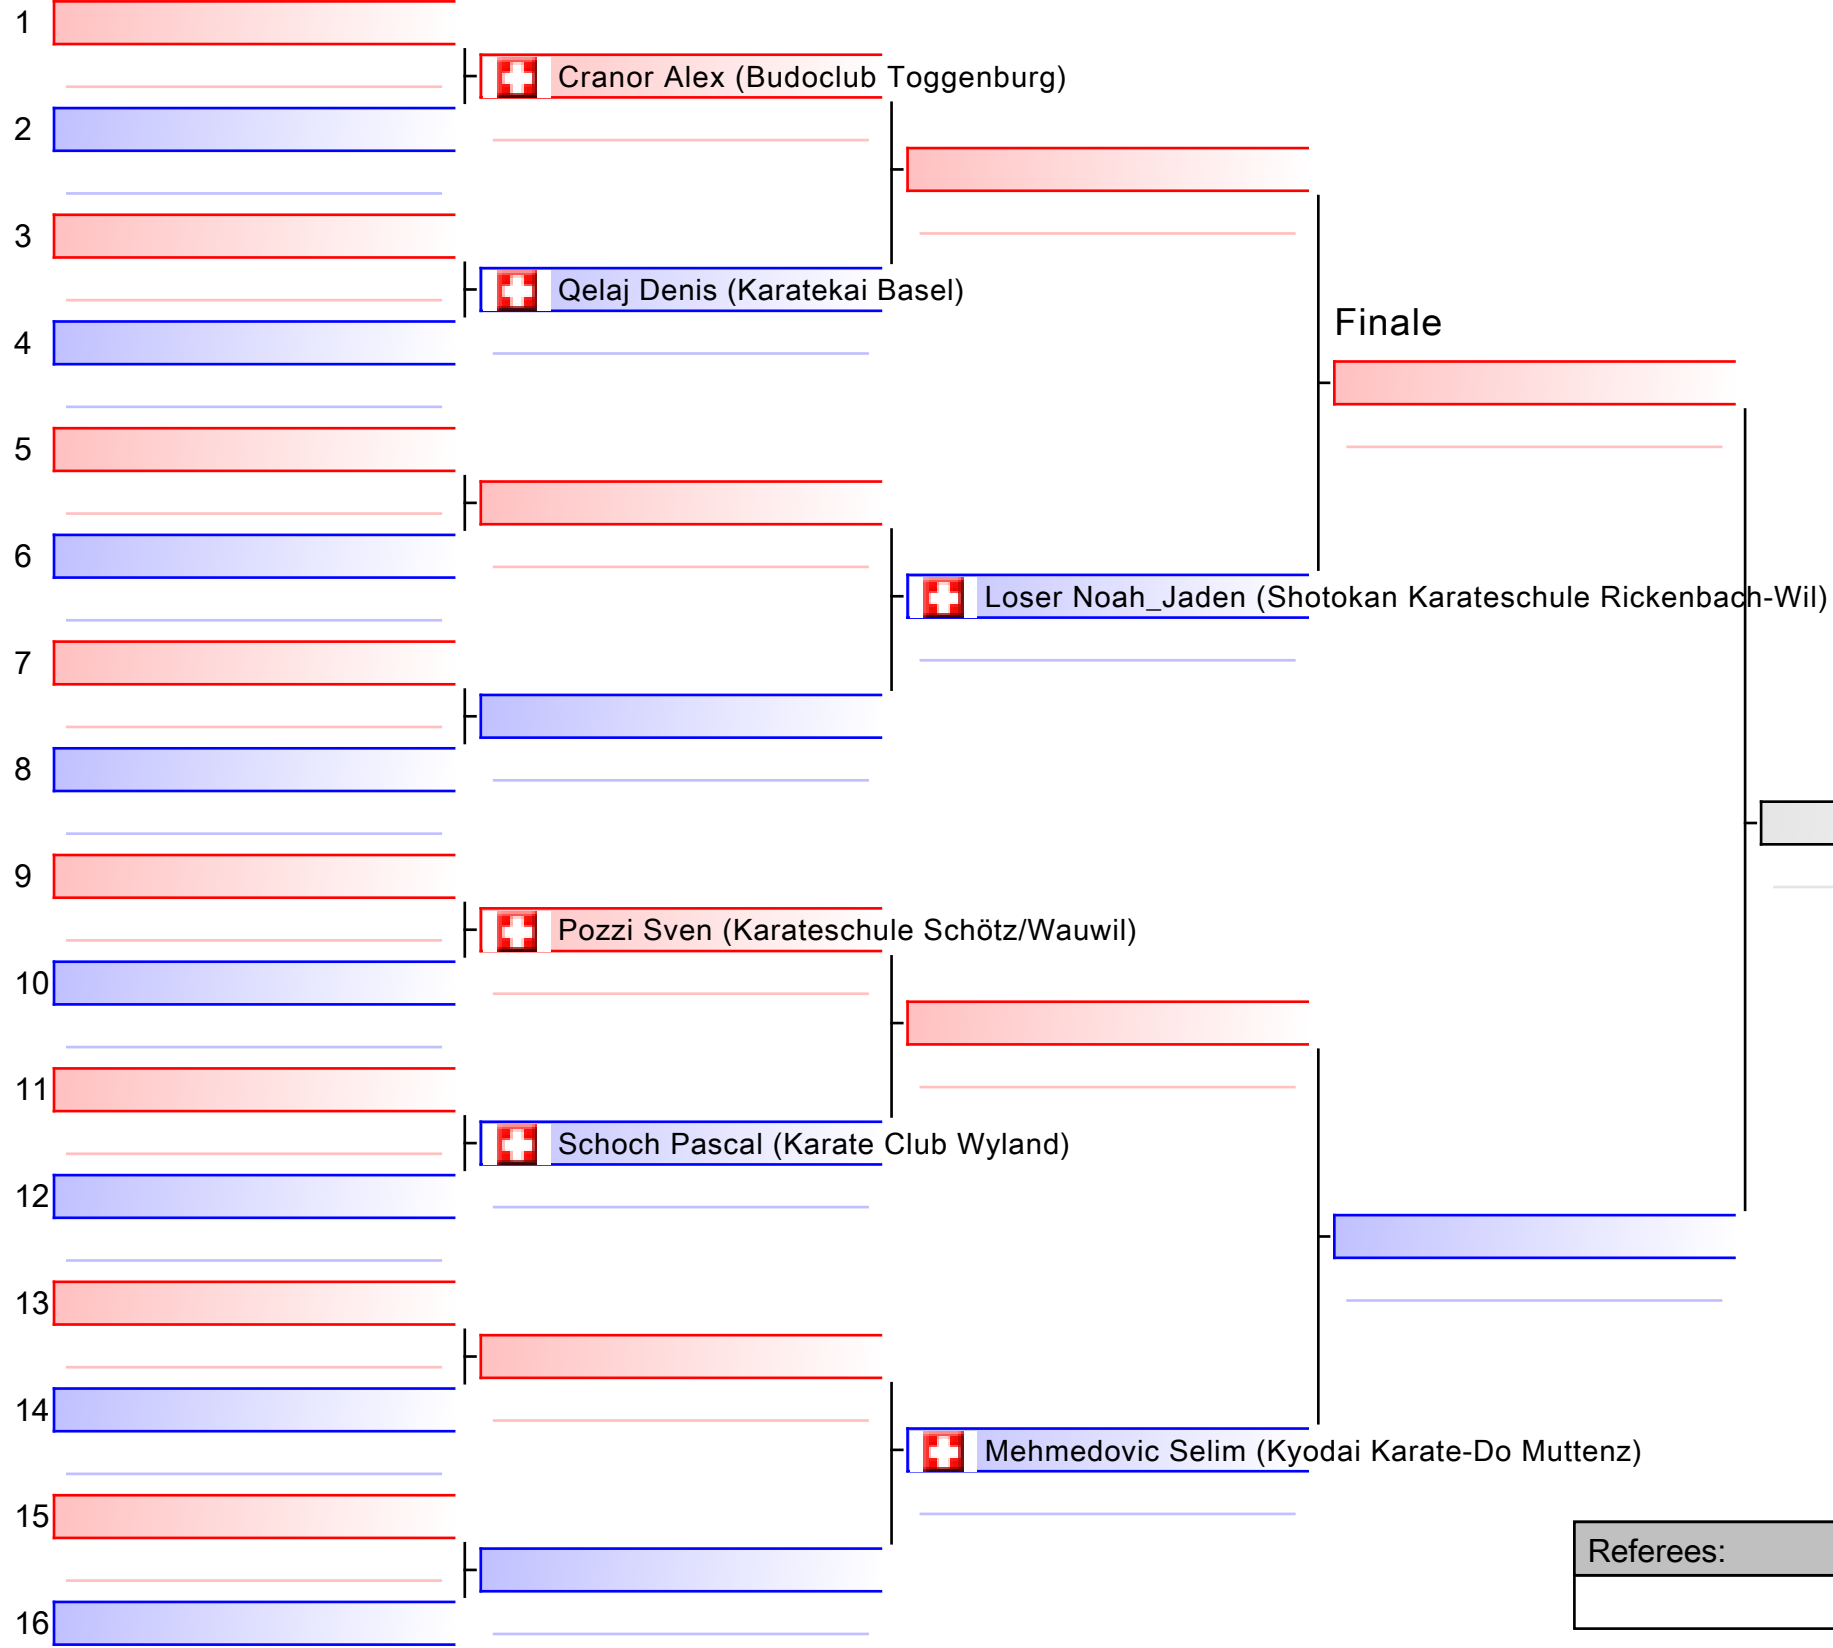

Finale

[Original]

Referees:			

Kumite Ippon Shobu Herren U16 6-4 Kyu Open

SKR Ippon-Shobu Cup 2018 in Muttenz, Baselland, Sporthalle Kriegacker, Gründenstrasse 32, 4132 Muttenz, SUI

Tatami
3 15:56

Pool
1/1

[Original]

Referees:			

Kumite Ippon Shobu Herren U16 ab 6 Kyu Open

SKR Ippon-Shobu Cup 2018 in Muttenz, Baselland, Sporthalle Kriegacker, Gründenstrasse 32, 4132 Muttenz, SUI

Tatami
1 17:01

Pool
1/1

[Original]

Referees:			