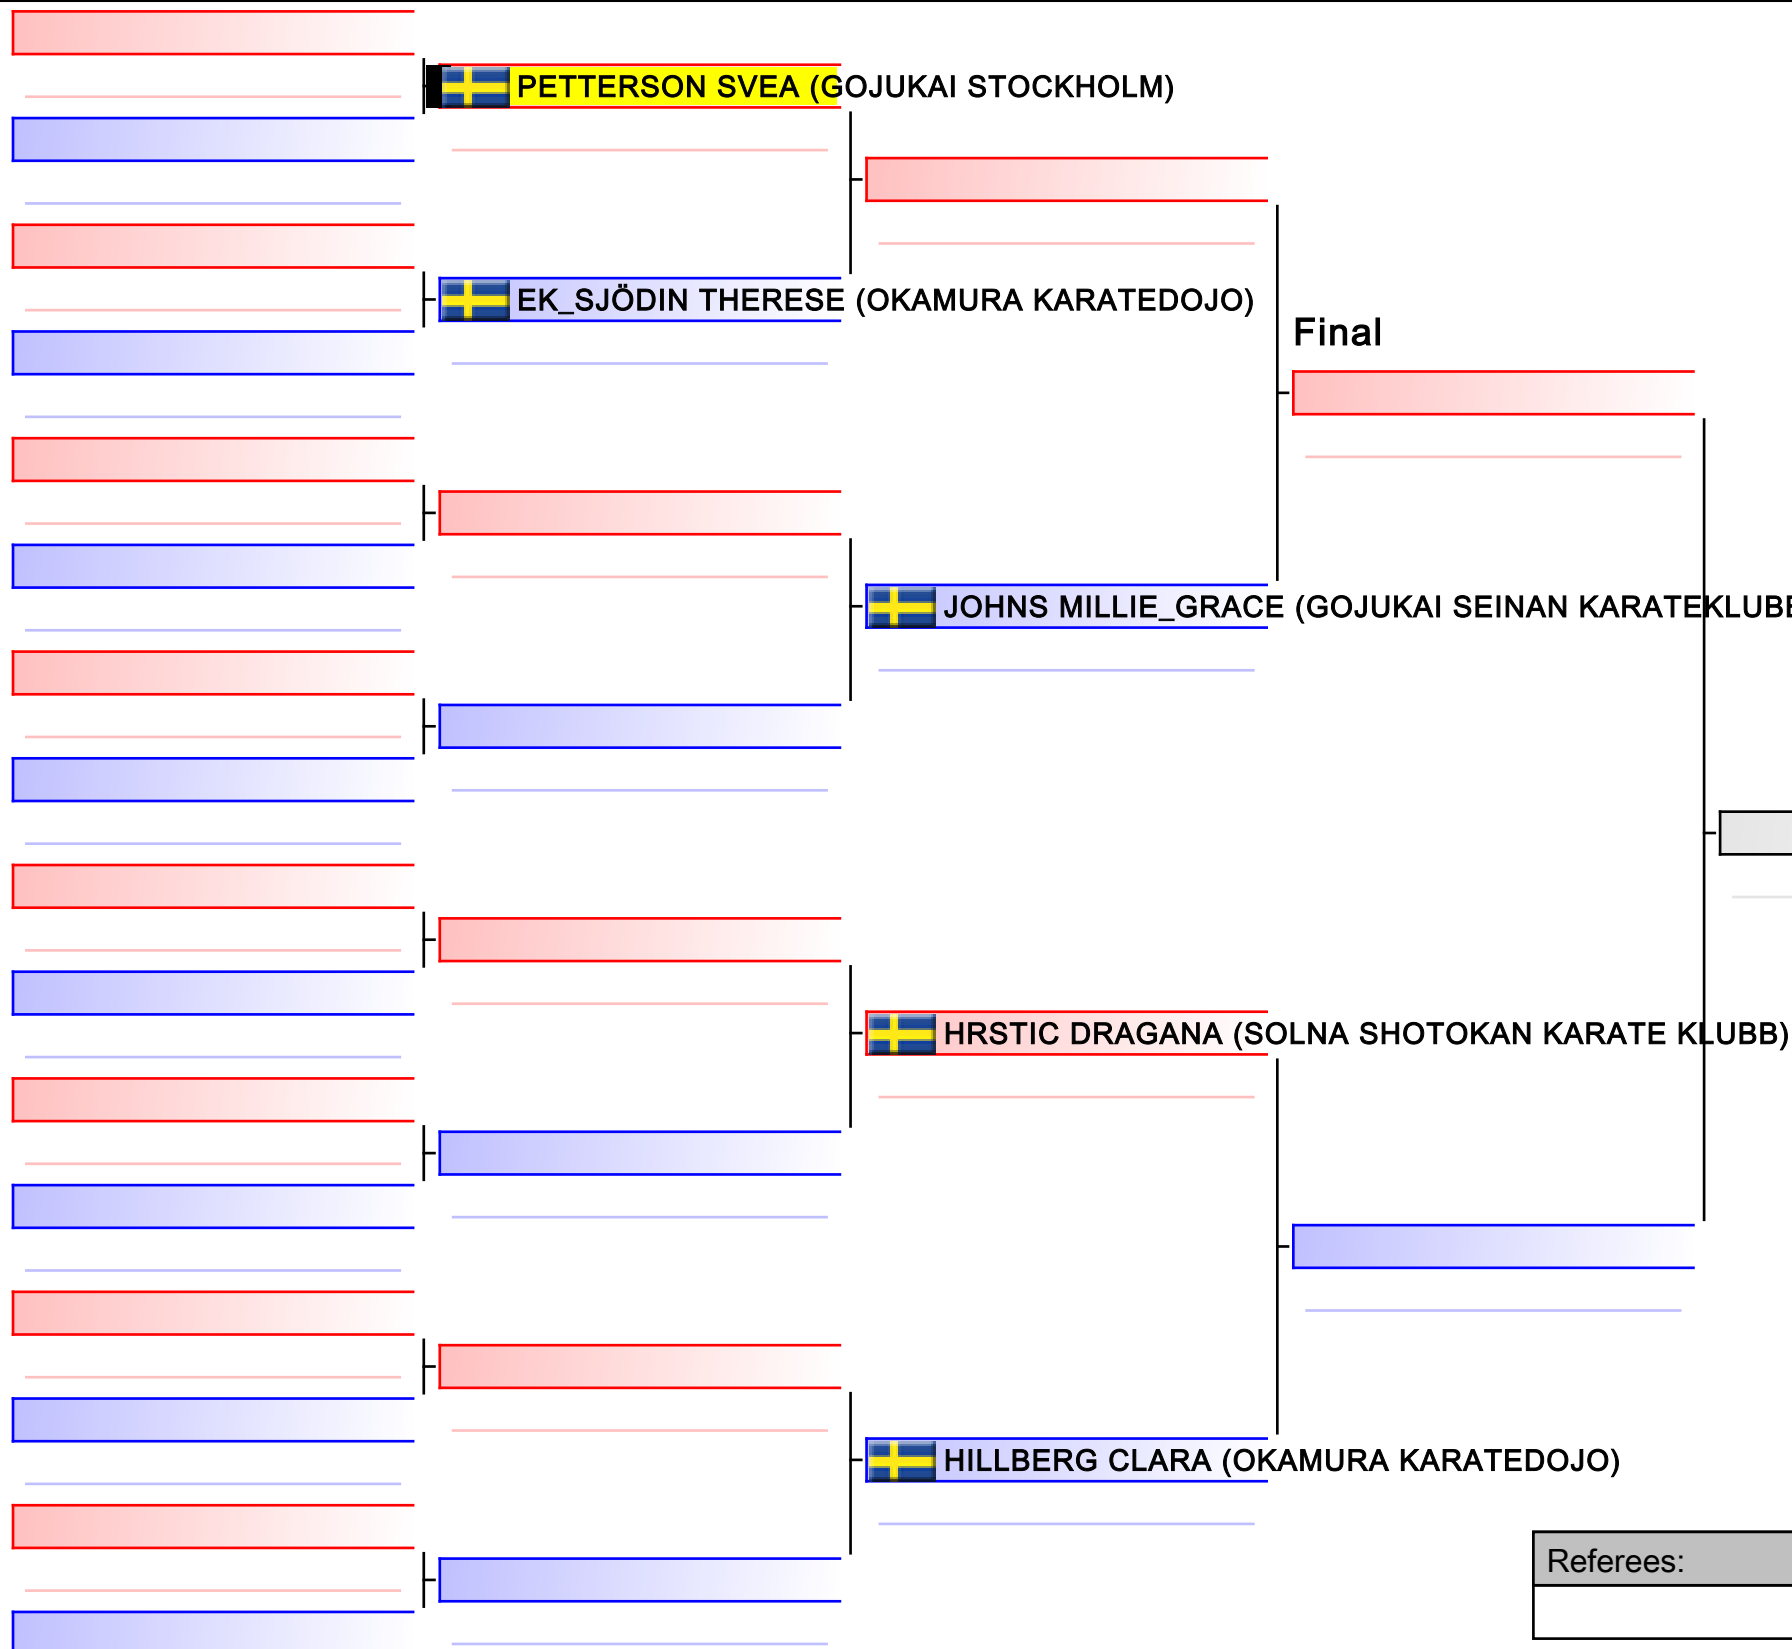

# KATA FEMALE SENIOR KYU

Solna Karate Cup 2021, Solnahallen, Ankdammsgatan 46, 171 67 Solna, Sweden, SWE - GOJUKAI STOCKHOLM

Tatami  
3 17:25

Pool  
1/1

Referees:			