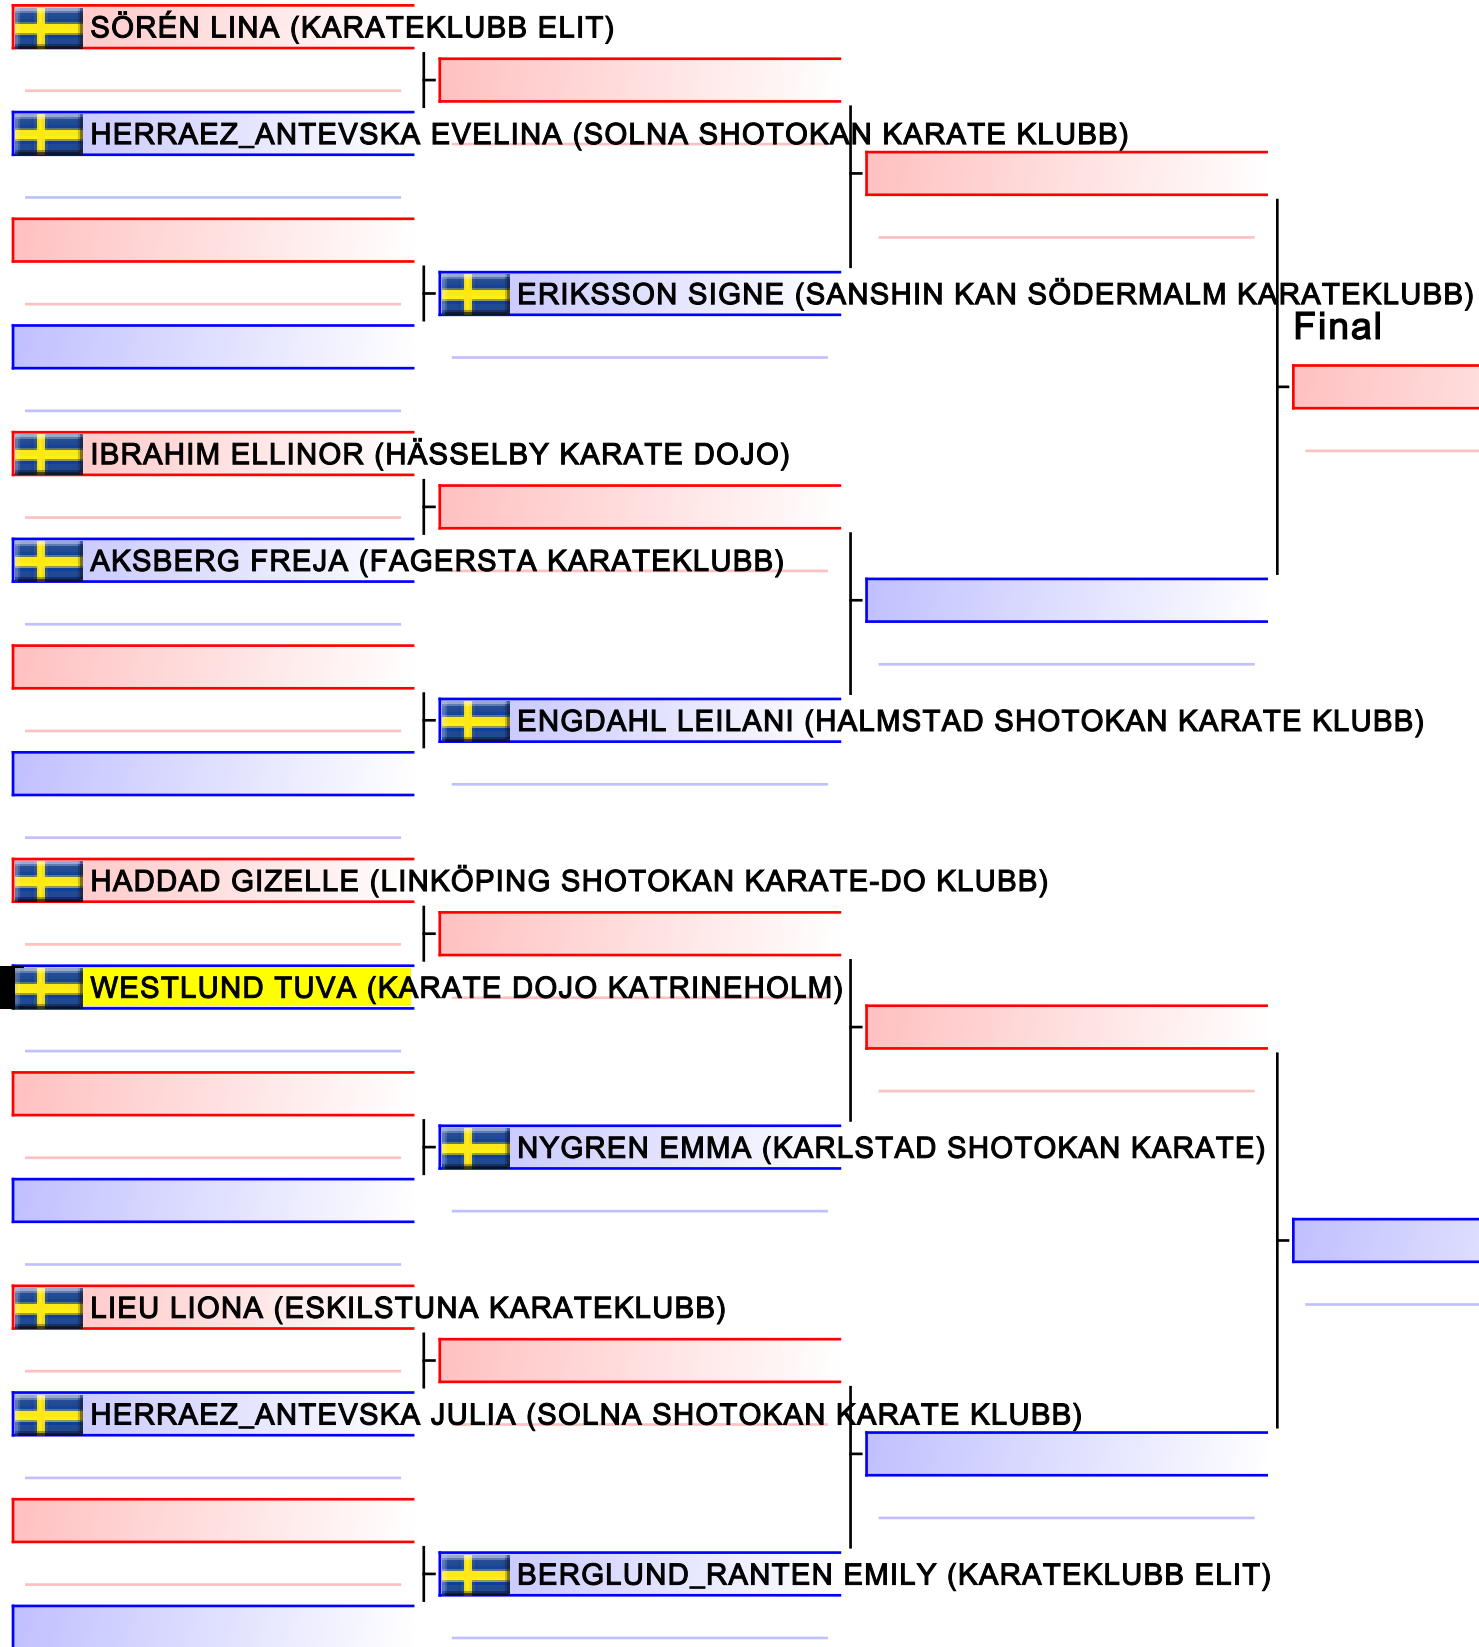

KATA GIRLS 13 A - more than 3 years of practice

Solna Karate Cup 2021, Solnahallen, Ankdammsgatan 46, 171 67 Solna, Sweden, SWE - KARATE DOJO KATRINEHOLM

Tatami
7 10:20

Pool
1/1

[Original]

Referees: