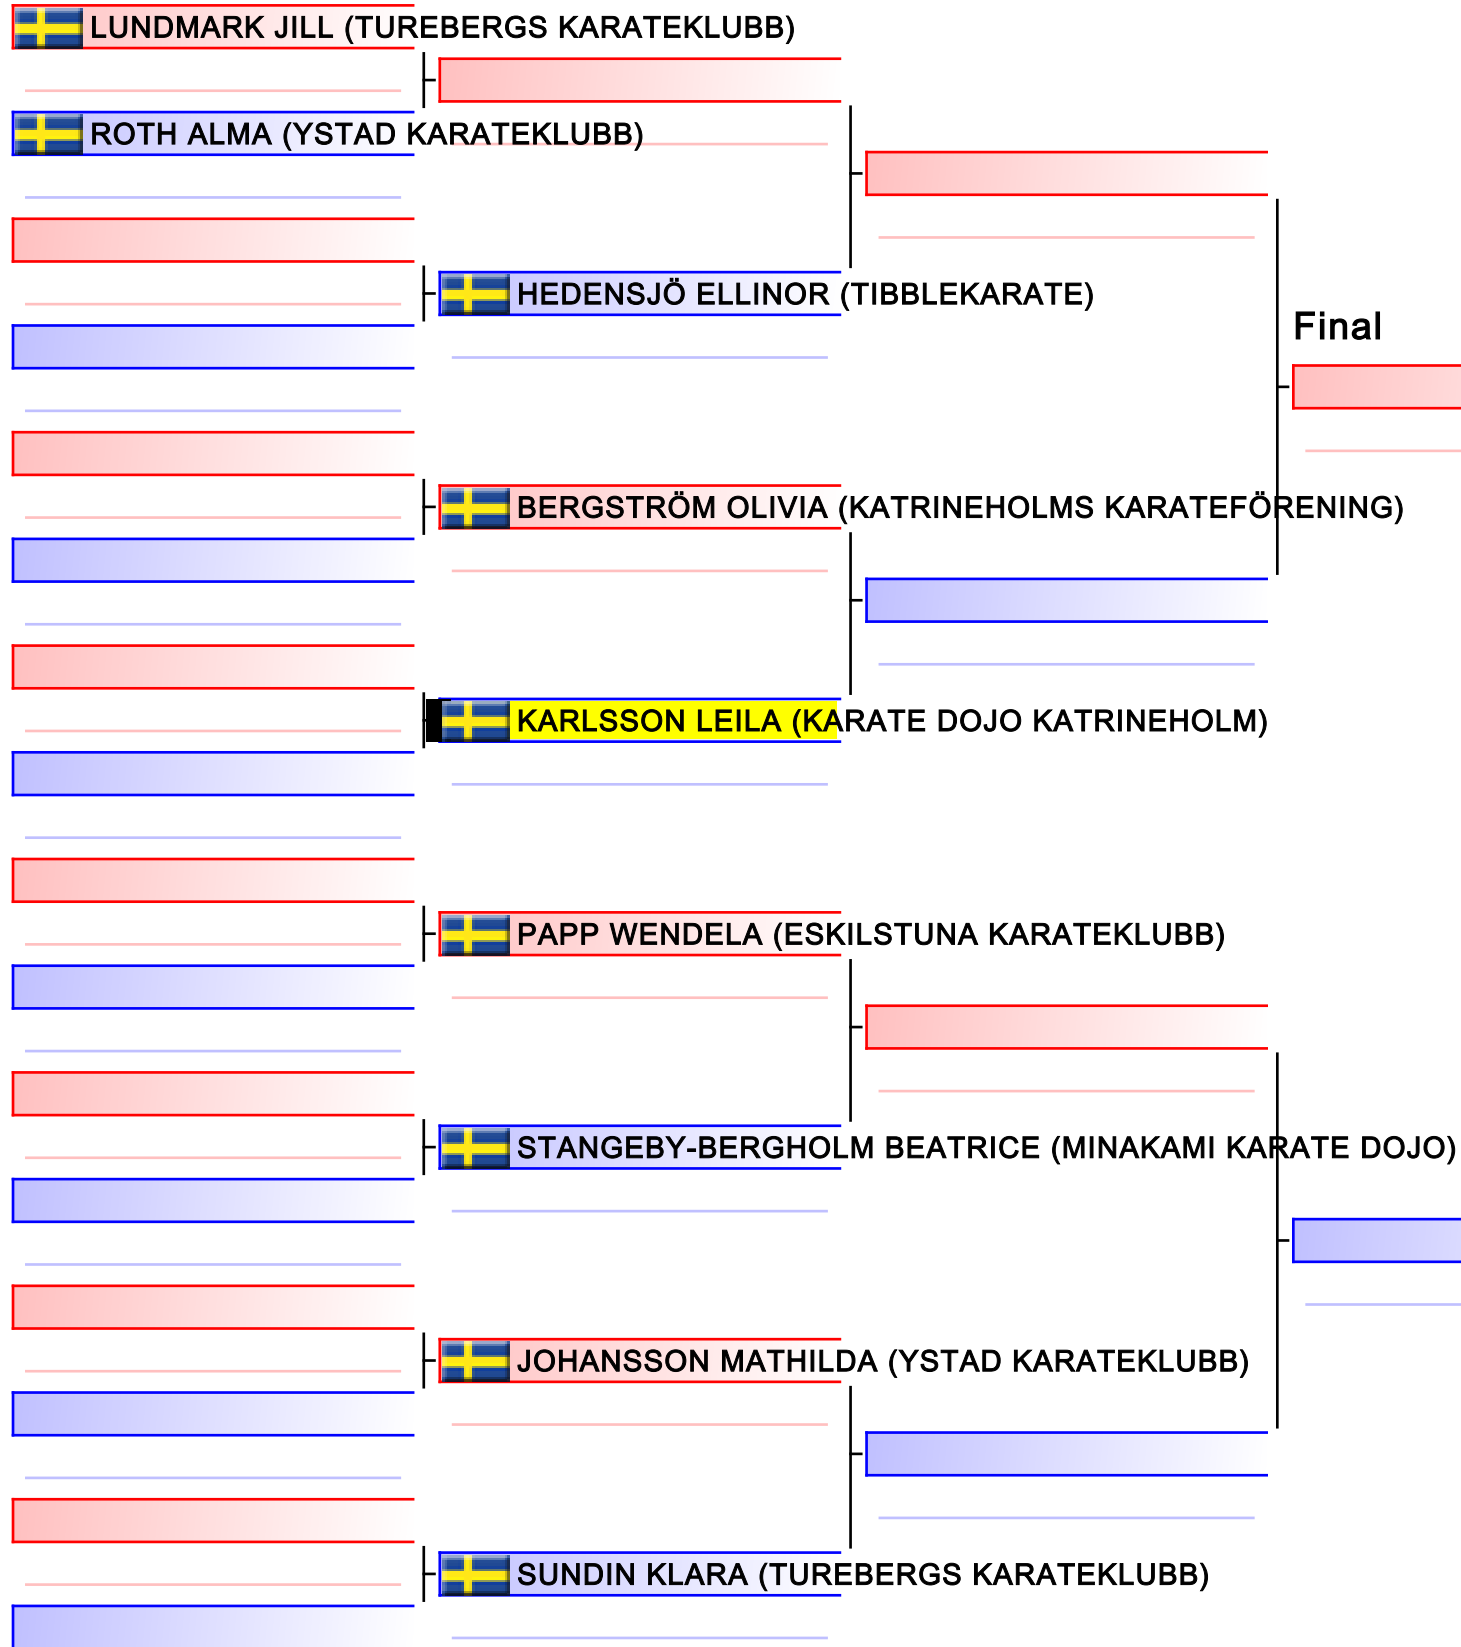

KATA GIRLS 11 A - more than 3 years of practice

Solna Karate Cup 2021, Solnahallen, Ankdammsgatan 46, 171 67 Solna, Sweden, SWE - KARATE DOJO KATRINEHOLM

Tatami
5 10:20

Pool
1/1

[Original]

| |
|--|
| |
| |
| |
| |
| |
| |
| |
| |