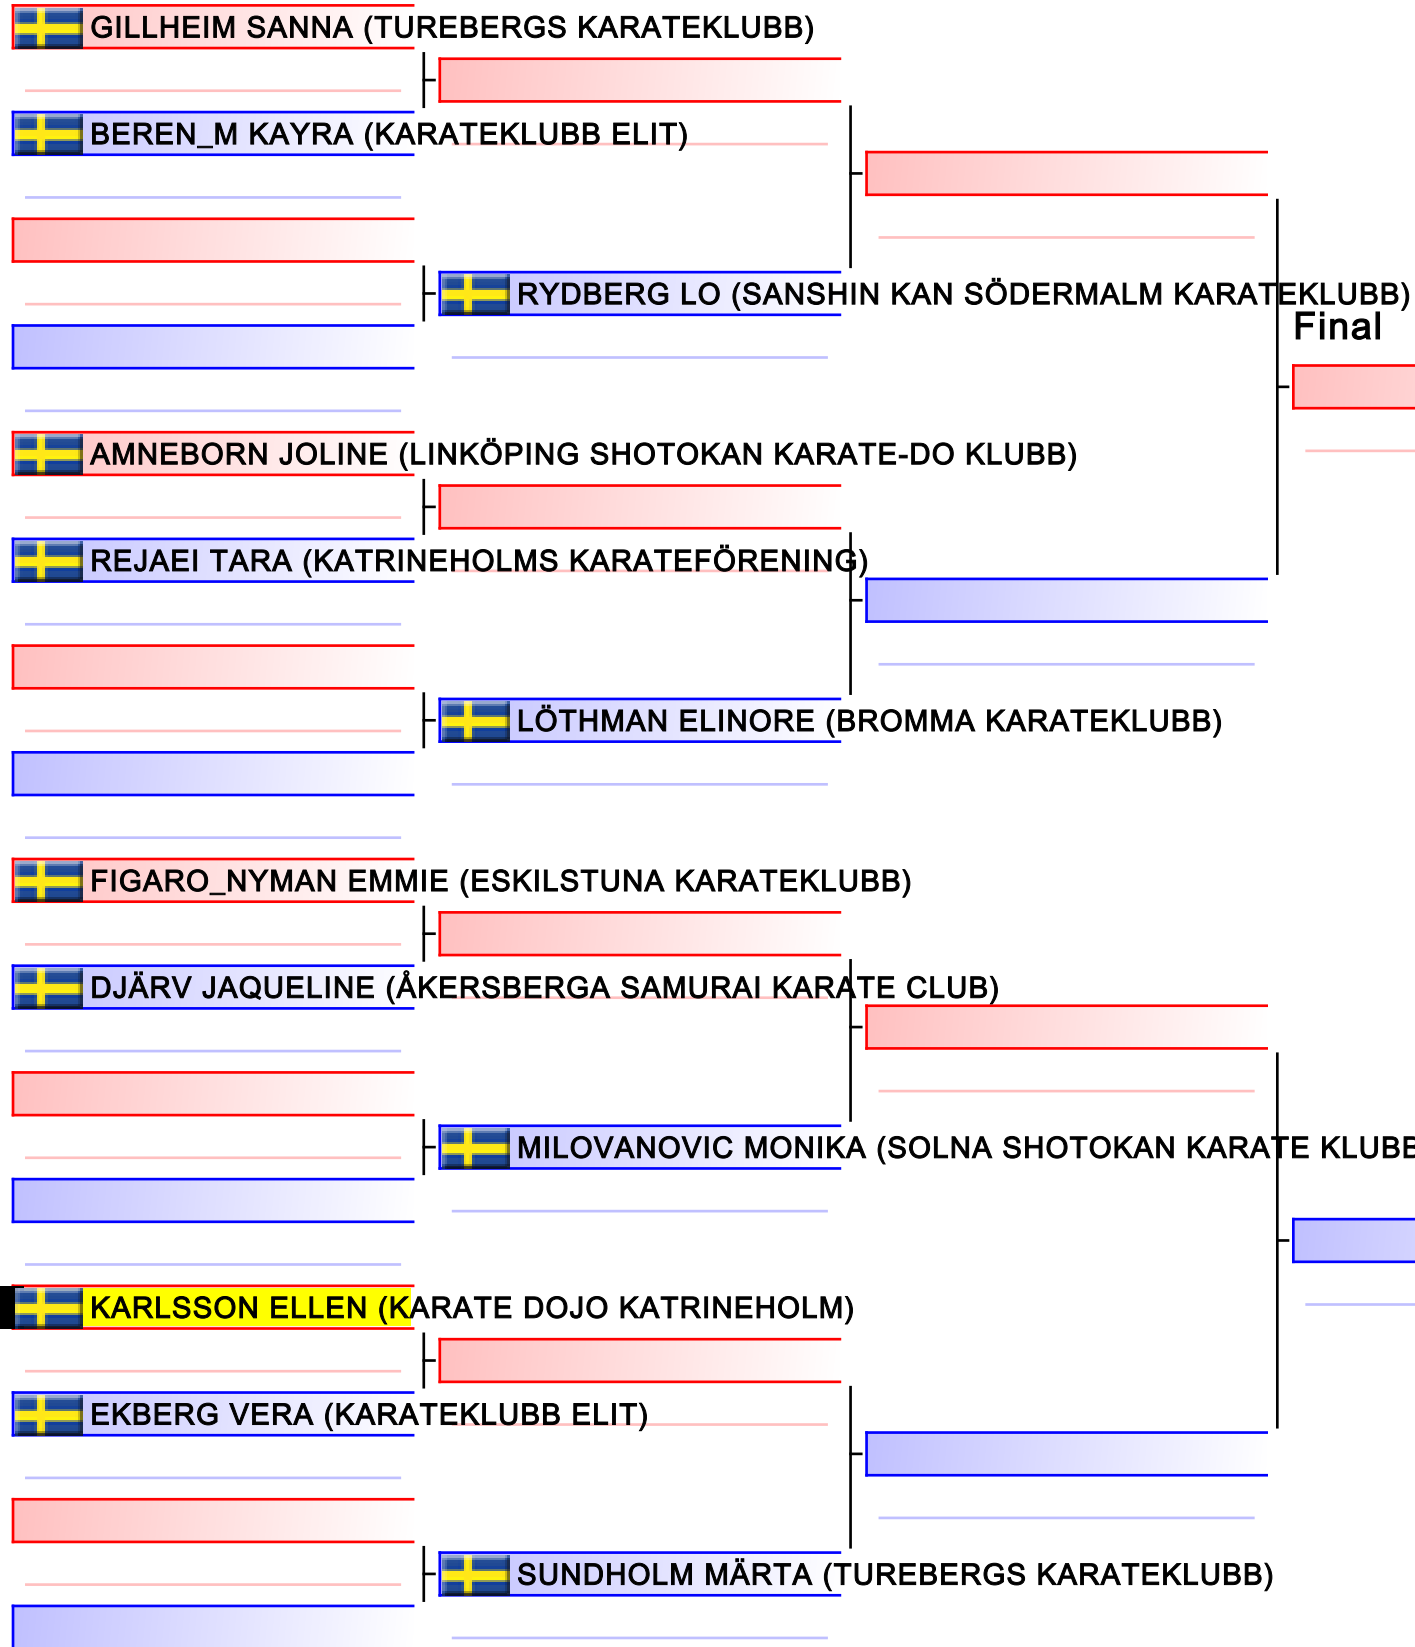

KATA GIRLS 12 A - more than 3 years of practice

Solna Karate Cup 2021, Solnahallen, Ankdammsgatan 46, 171 67 Solna, Sweden, SWE - KARATE DOJO KATRINEHOLM

Tatami
6 10:15

Pool
1/1

[Original]

Referees: