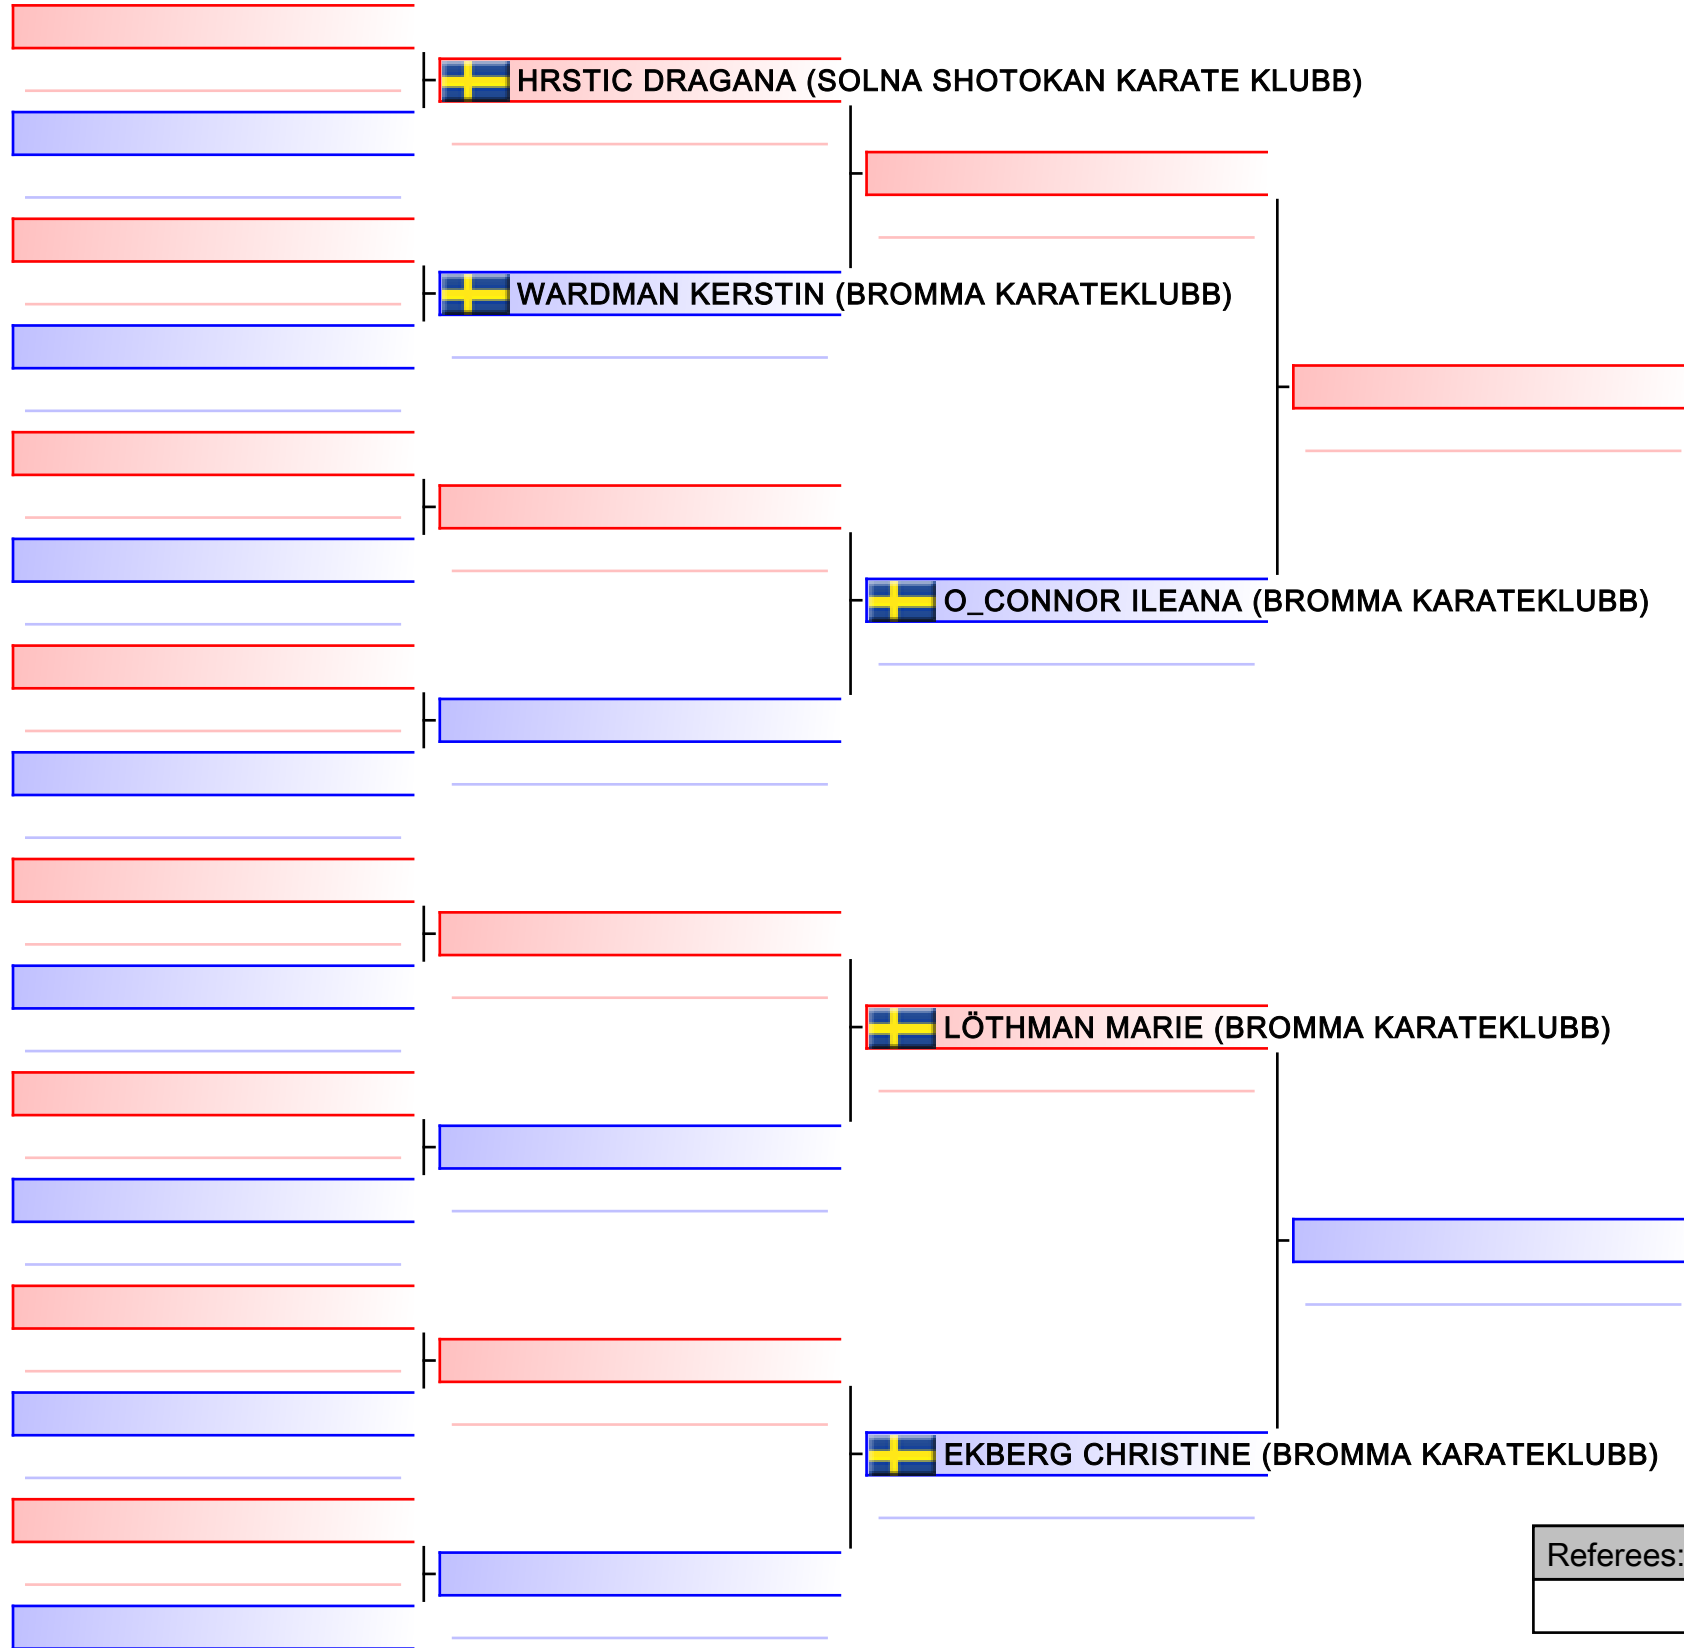

# KATA GIRLS 10 A - more than 2 years of practice

Solna Karate Cup 2021, Solnahallen, Ankdammsgatan 46, 171 67 Solna, Sweden, SWE - OKAMURA KARATEDOJO

Tatami  
4 10:50

Pool  
1/1

[Original]

Referees:			

# Kata Female Senior +35

Solna Karate Cup 2021, Solnahallen, Ankdammsgatan 46, 171 67 Solna, Sweden, SWE - OKAMURA KARATEDOJO

Tatami  
4 14:25

Pool  
1/2

[Original]

Referees:			

# Kata Female Senior +35

Solna Karate Cup 2021, Solnahallen, Ankdammsgatan 46, 171 67 Solna, Sweden, SWE - OKAMURA KARATEDOJO

Tatami  
4 14:25

Pool  
2/2

[Original]

\_\_\_\_\_

Referees:			