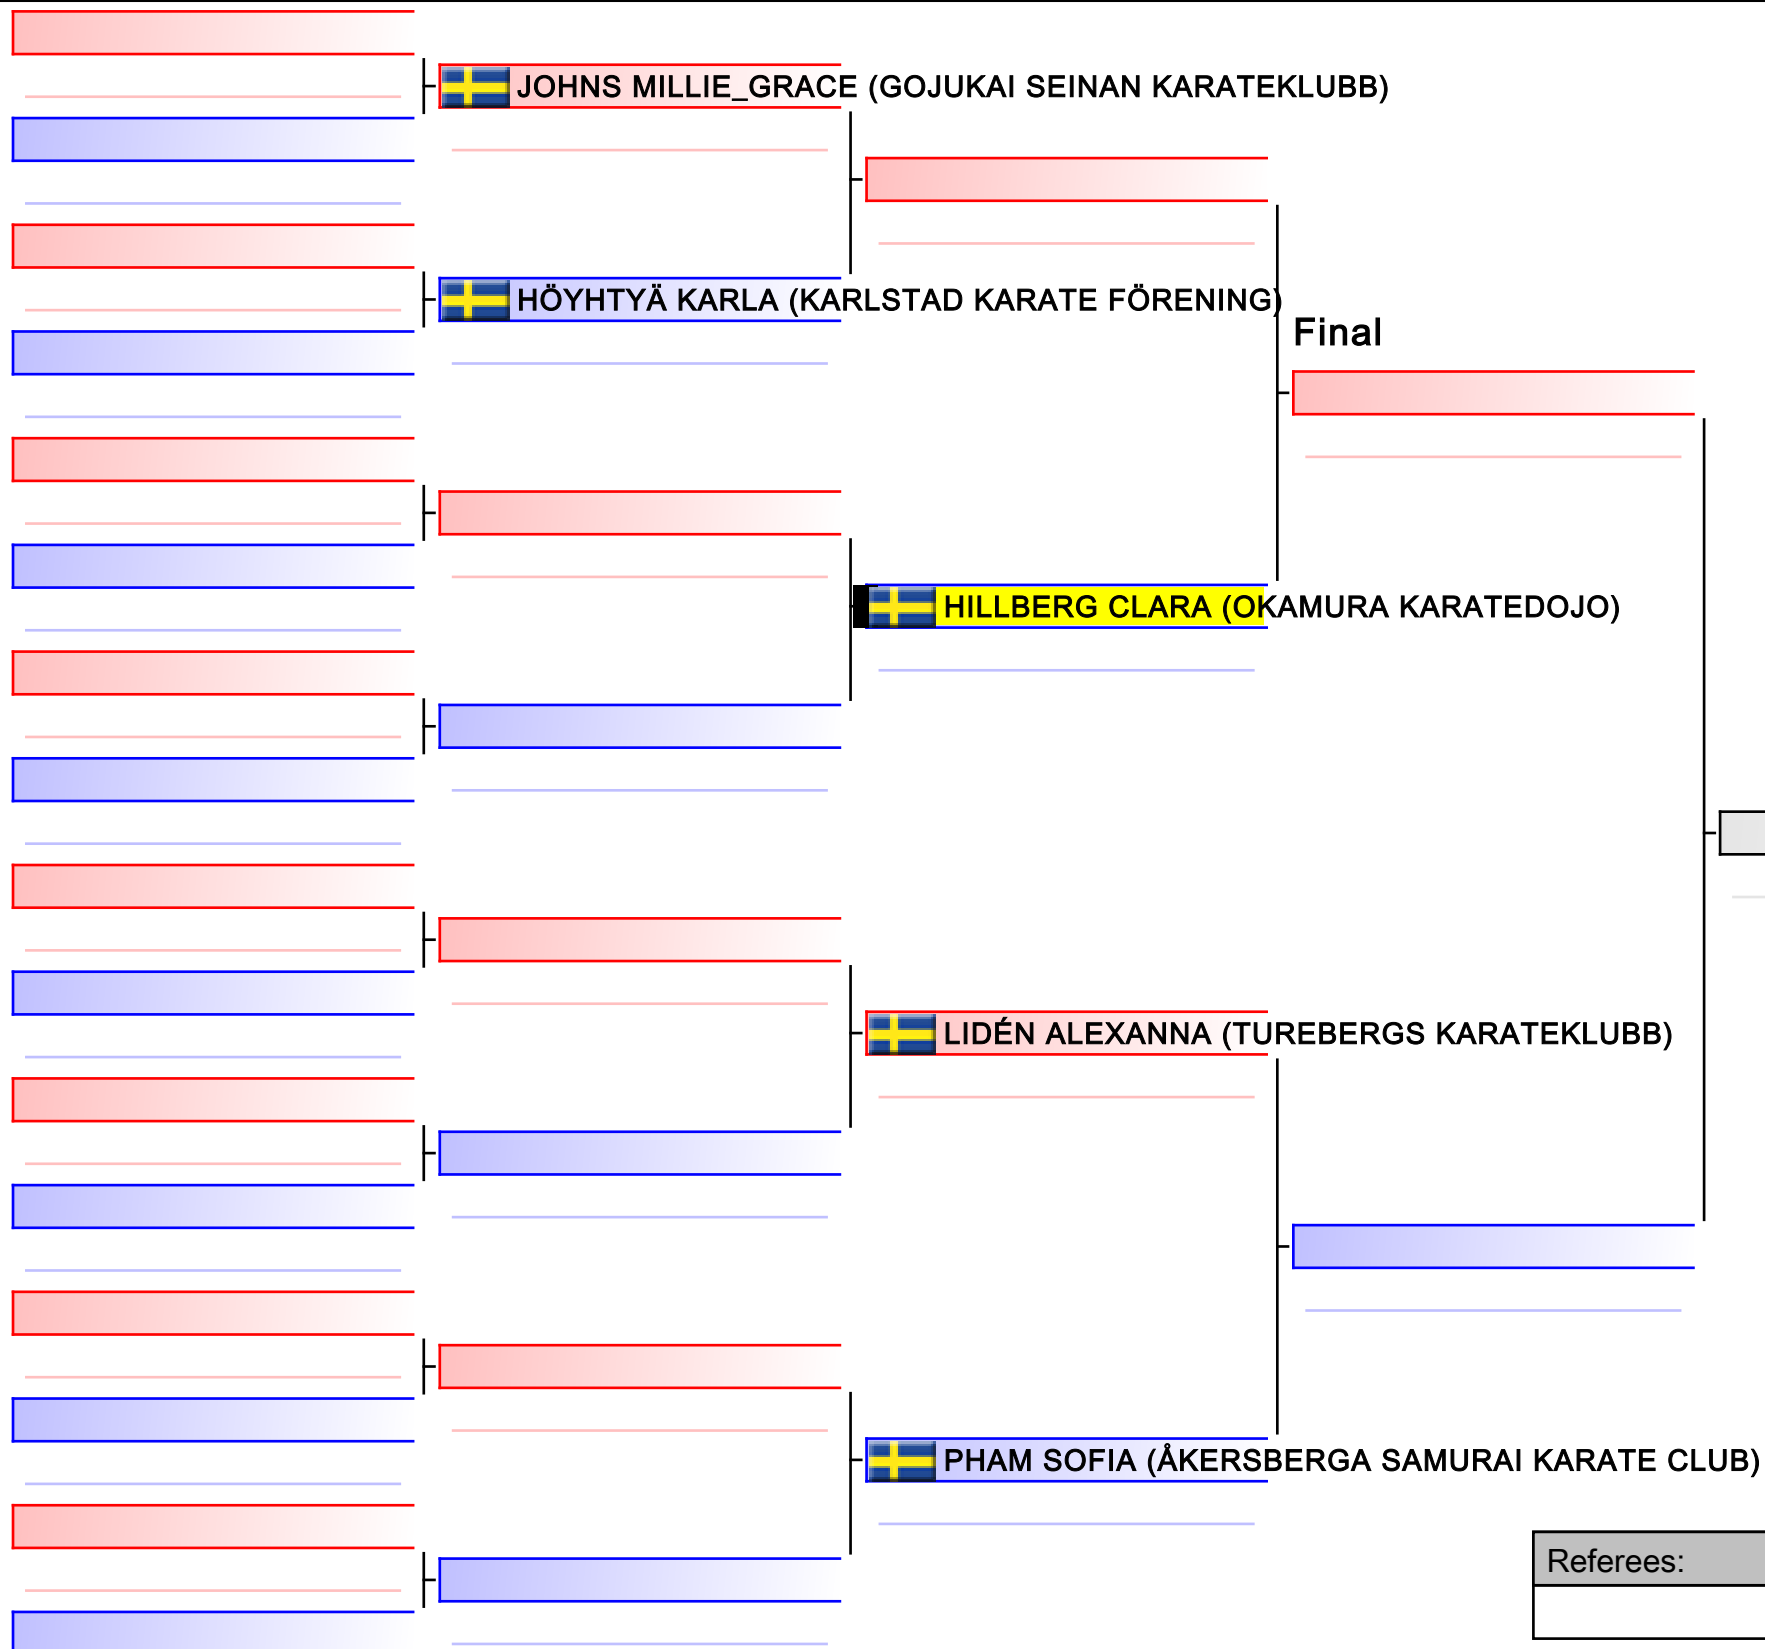

# KATA FEMALE JUNIOR

Solna Karate Cup 2021, Solnahallen, Ankdammsgatan 46, 171 67 Solna, Sweden, SWE - OKAMURA KARATEDOJO

Tatami  
6 14:50

Pool  
1/1

[Original]

Referees:			

# KATA FEMALE SENIOR KYU

Solna Karate Cup 2021, Solnahallen, Ankdammsgatan 46, 171 67 Solna, Sweden, SWE - OKAMURA KARATEDOJO

Tatami  
3 17:25

Pool  
1/1

[Original]

Referees:			

# KATA GIRLS 10 A - more than 2 years of practice

Solna Karate Cup 2021, Solnahallen, Ankdammsgatan 46, 171 67 Solna, Sweden, SWE - OKAMURA KARATEDOJO

Tatami  
4 10:50

Pool  
1/1

[Original]

Referees:			