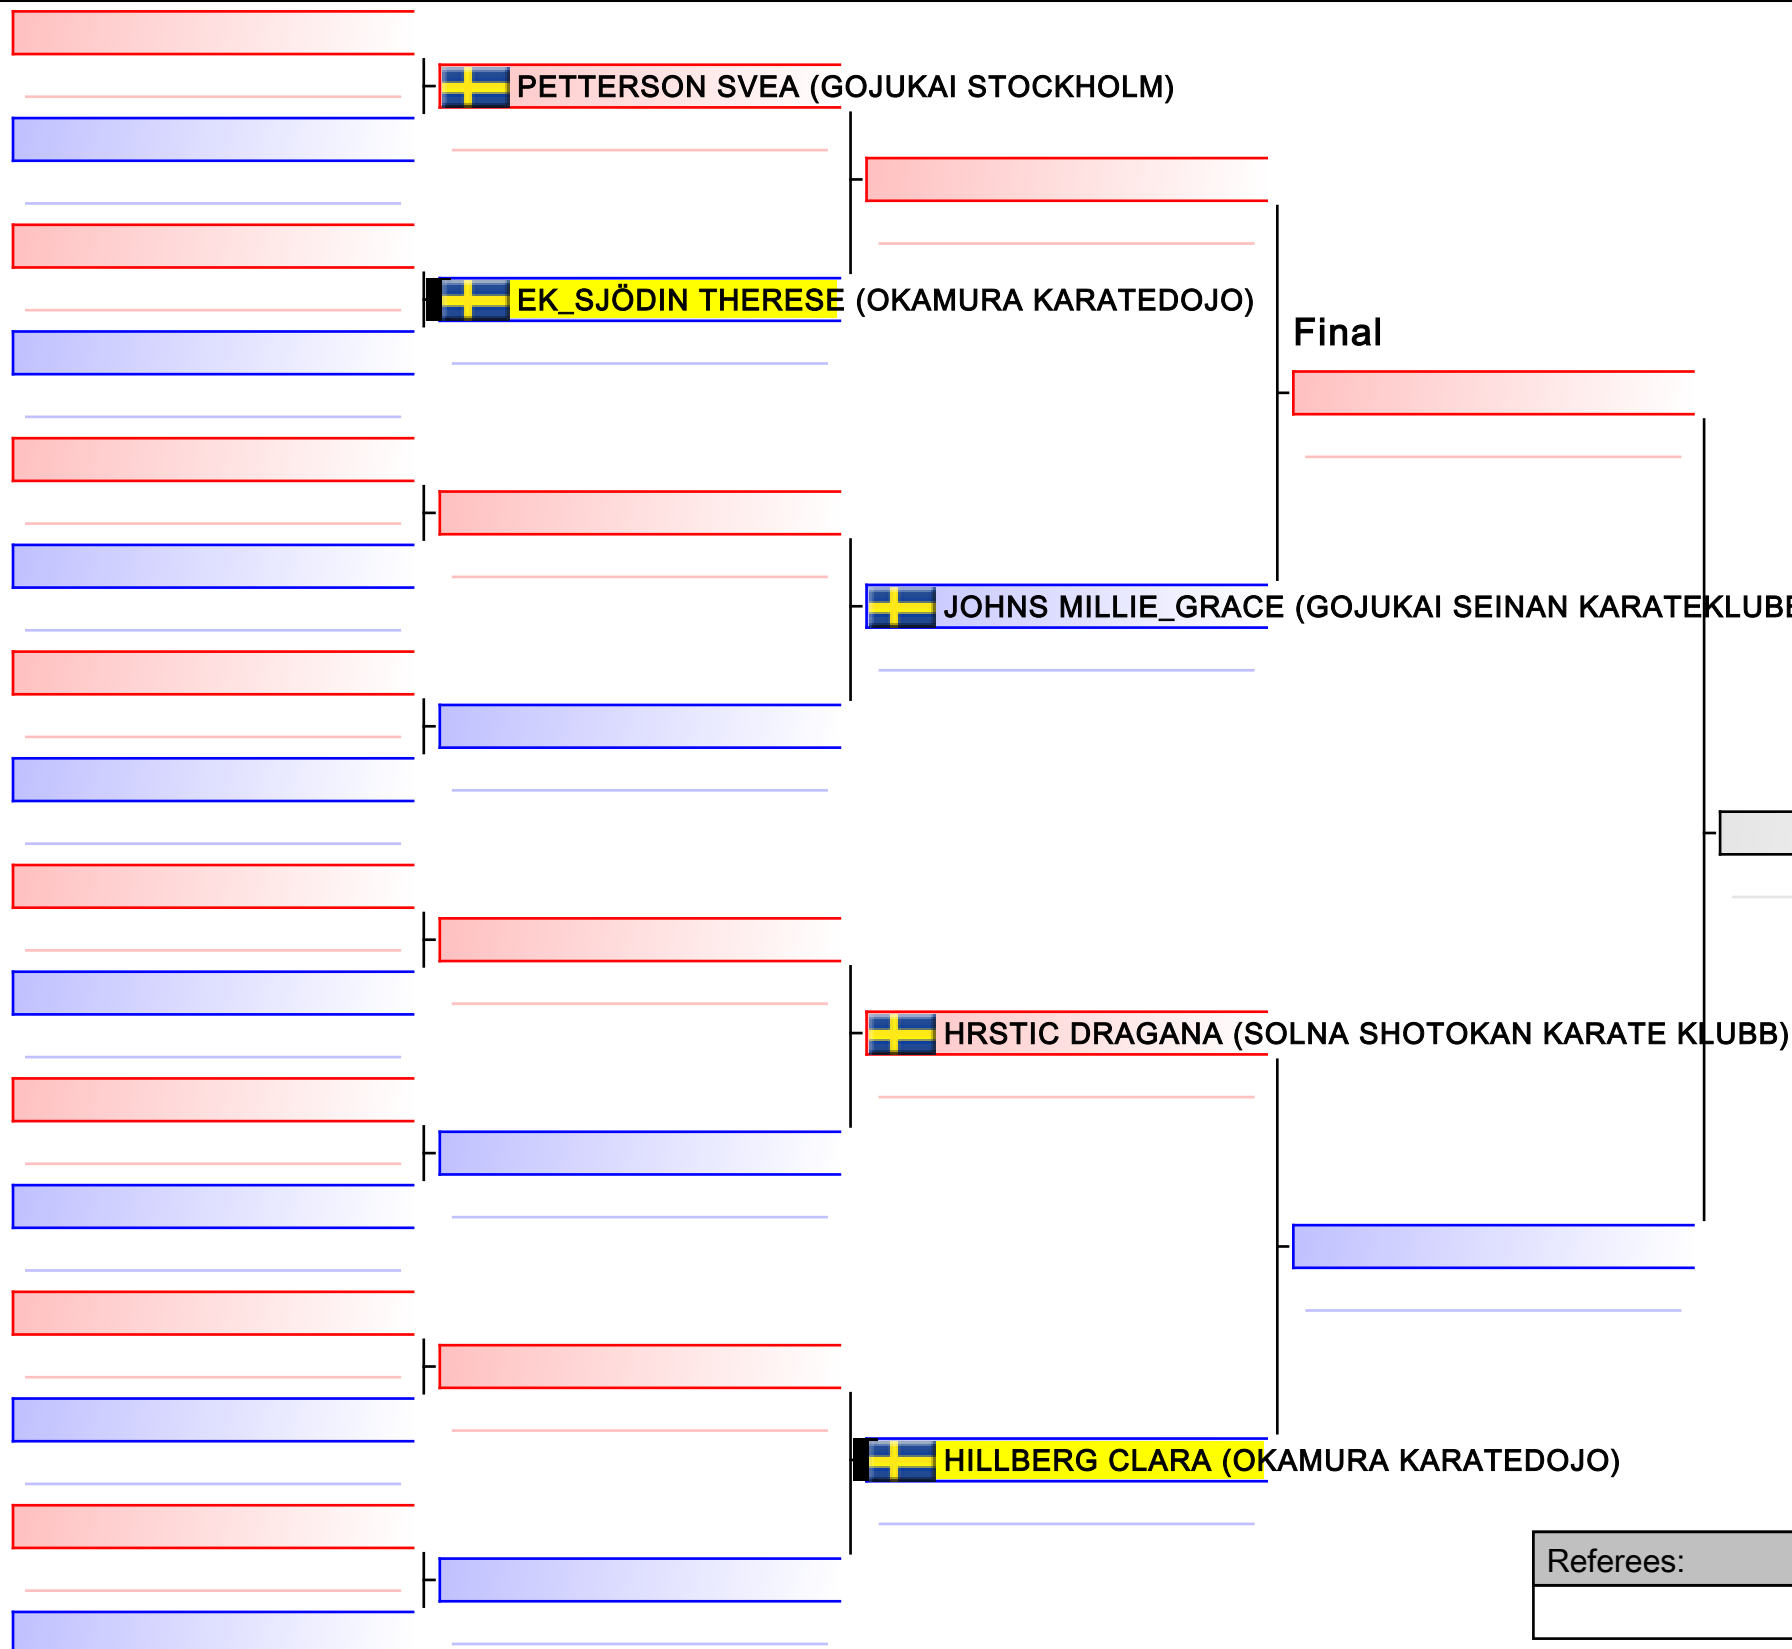

# KATA FEMALE JUNIOR

Solna Karate Cup 2021, Solnahallen, Ankdammsgatan 46, 171 67 Solna, Sweden, SWE - OKAMURA KARATEDOJO

Tatami  
6 14:50

Pool  
1/1

[Original]

Referees:			

# KATA FEMALE SENIOR KYU

Solna Karate Cup 2021, Solnahallen, Ankdammsgatan 46, 171 67 Solna, Sweden, SWE - OKAMURA KARATEDOJO

Tatami  
3 17:25

Pool  
1/1

[Original]

Referees:			