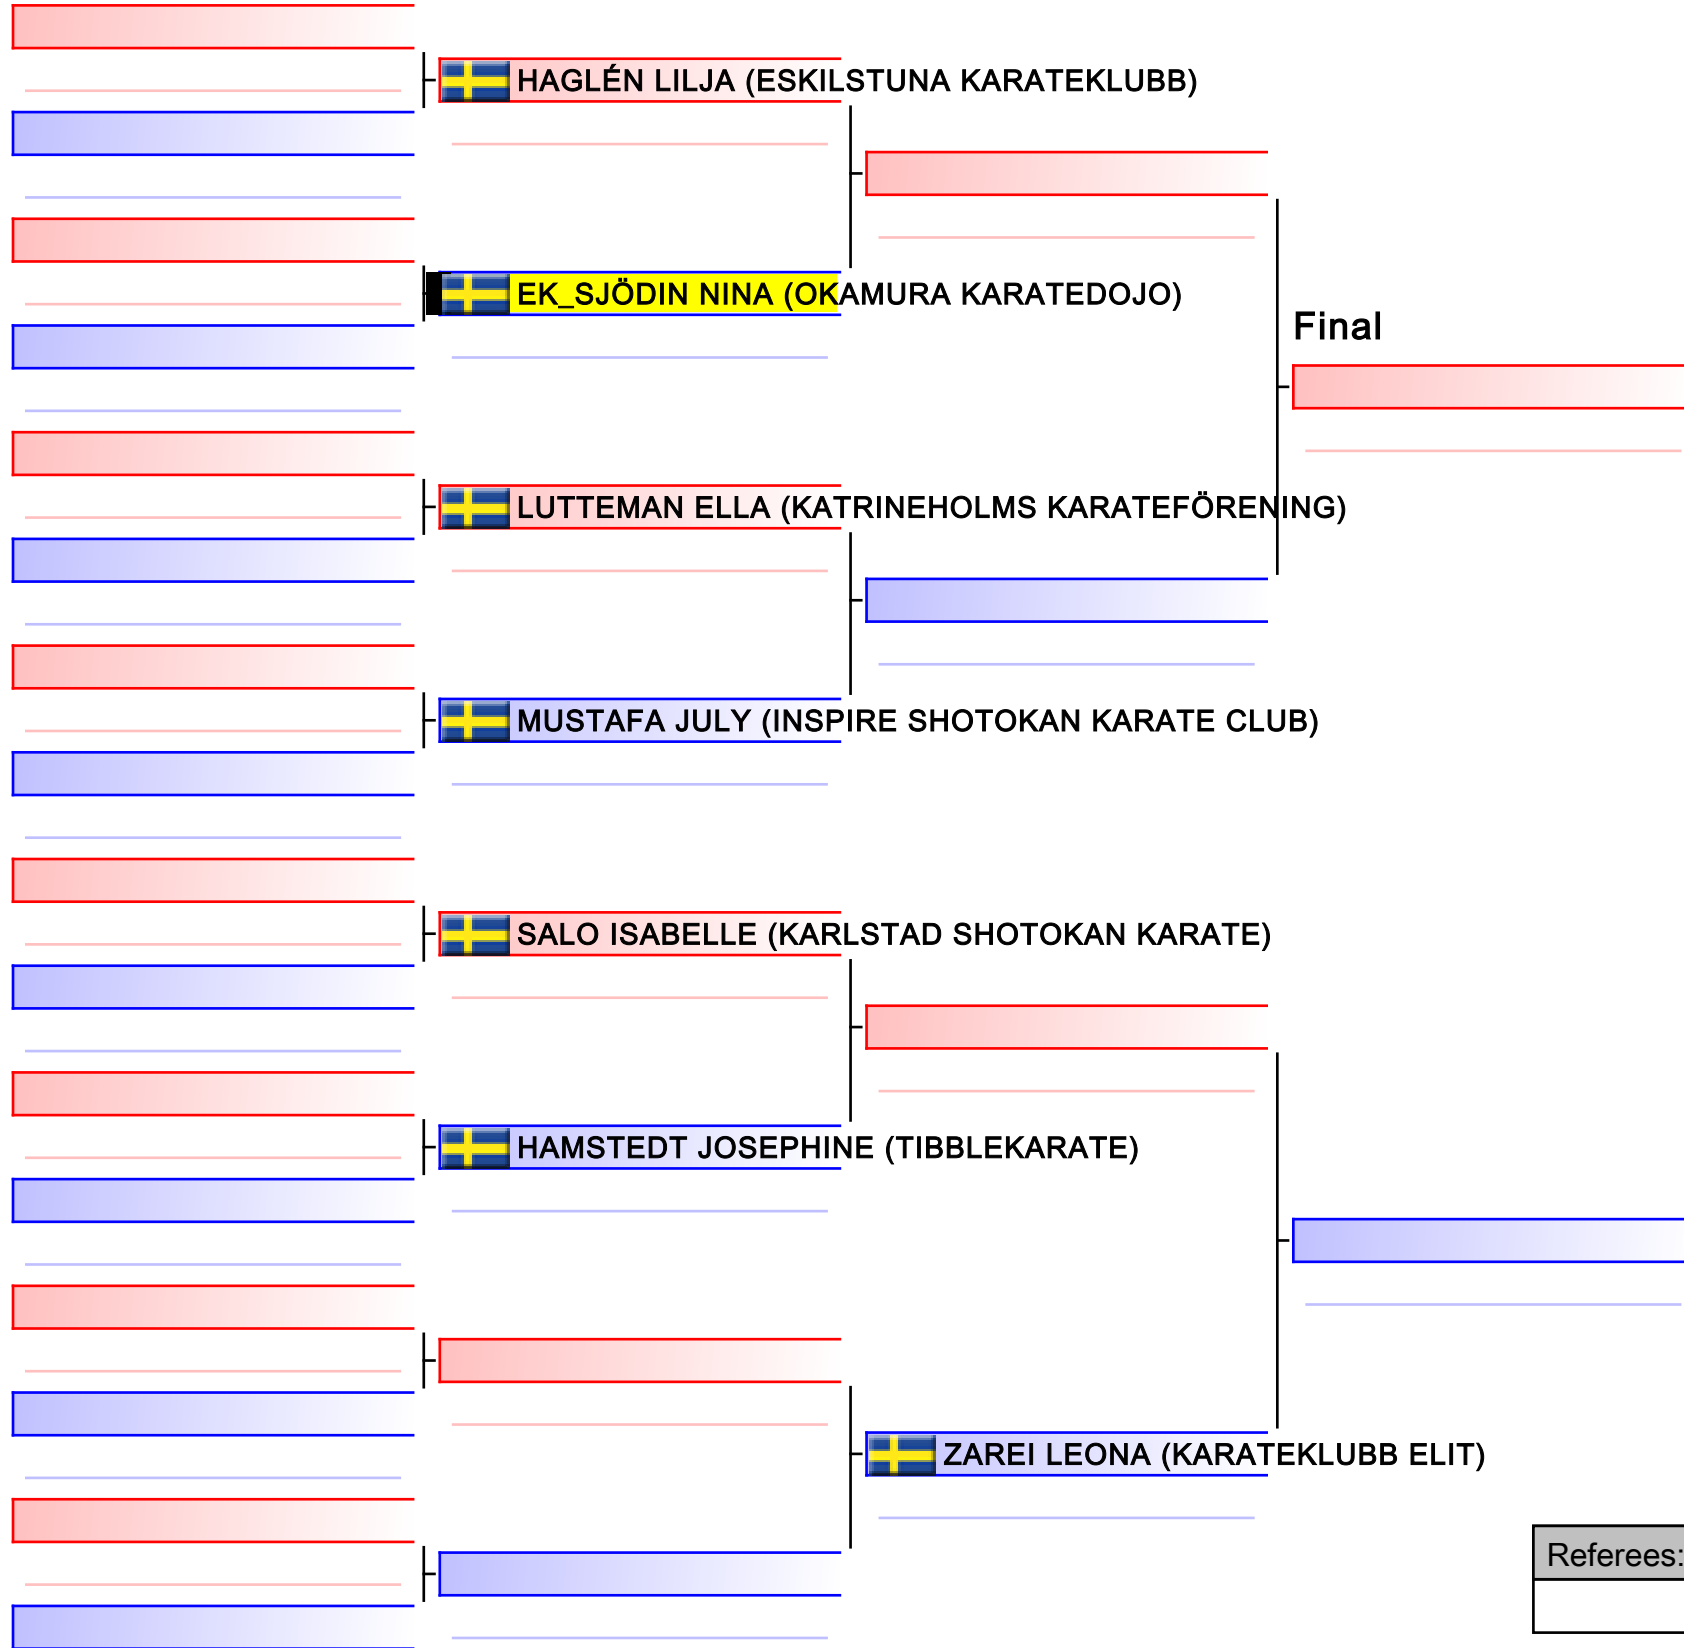

# KATA FEMALE JUNIOR

Solna Karate Cup 2021, Solnahallen, Ankdammsgatan 46, 171 67 Solna, Sweden, SWE - OKAMURA KARATEDOJO

Tatami  
6 14:50

Pool  
1/1

[Original]

Referees:			

# KATA FEMALE SENIOR KYU

Solna Karate Cup 2021, Solnahallen, Ankdammsgatan 46, 171 67 Solna, Sweden, SWE - OKAMURA KARATEDOJO

Tatami  
3 17:25

Pool  
1/1

[Original]

Referees:			

# KATA GIRLS 10 A - more than 2 years of practice

Solna Karate Cup 2021, Solnahallen, Ankdammsgatan 46, 171 67 Solna, Sweden, SWE - OKAMURA KARATEDOJO

Tatami  
4 10:50

Pool  
1/1

[Original]

Referees:			