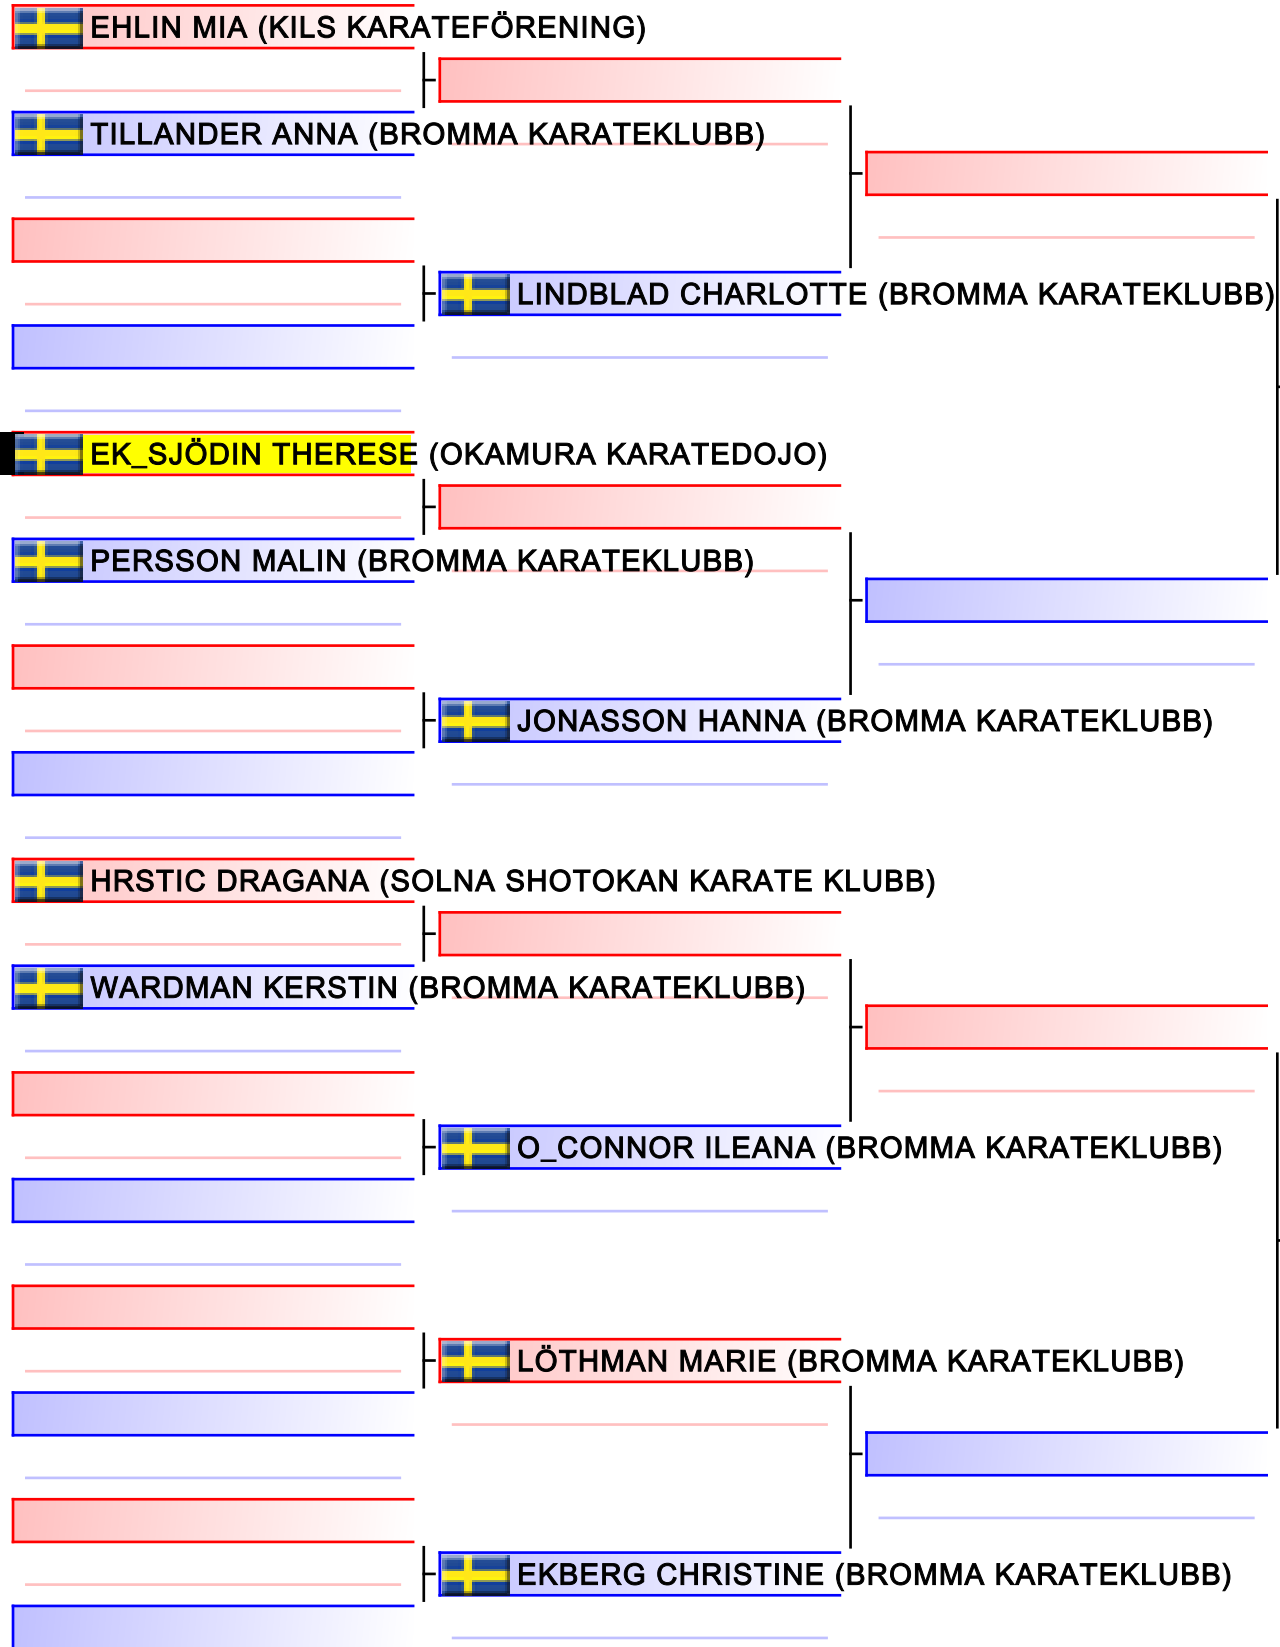

# KATA FEMALE SENIOR KYU

Solna Karate Cup 2021, Solnahallen, Ankdammsgatan 46, 171 67 Solna, Sweden, SWE - OKAMURA KARATEDOJO

Tatami  
3 17:25

Pool  
1/1

[Original]

Referees:			

# KATA GIRLS 10 A - more than 2 years of practice

Solna Karate Cup 2021, Solnahallen, Ankdammsgatan 46, 171 67 Solna, Sweden, SWE - OKAMURA KARATEDOJO

Tatami  
4 10:50

Pool  
1/1

[Original]

Referees:			

# Kata Female Senior +35

Solna Karate Cup 2021, Solnahallen, Ankdammsgatan 46, 171 67 Solna, Sweden, SWE - OKAMURA KARATEDOJO

Tatami  
4 14:25

Pool  
1/2

[Original]

Referees:			