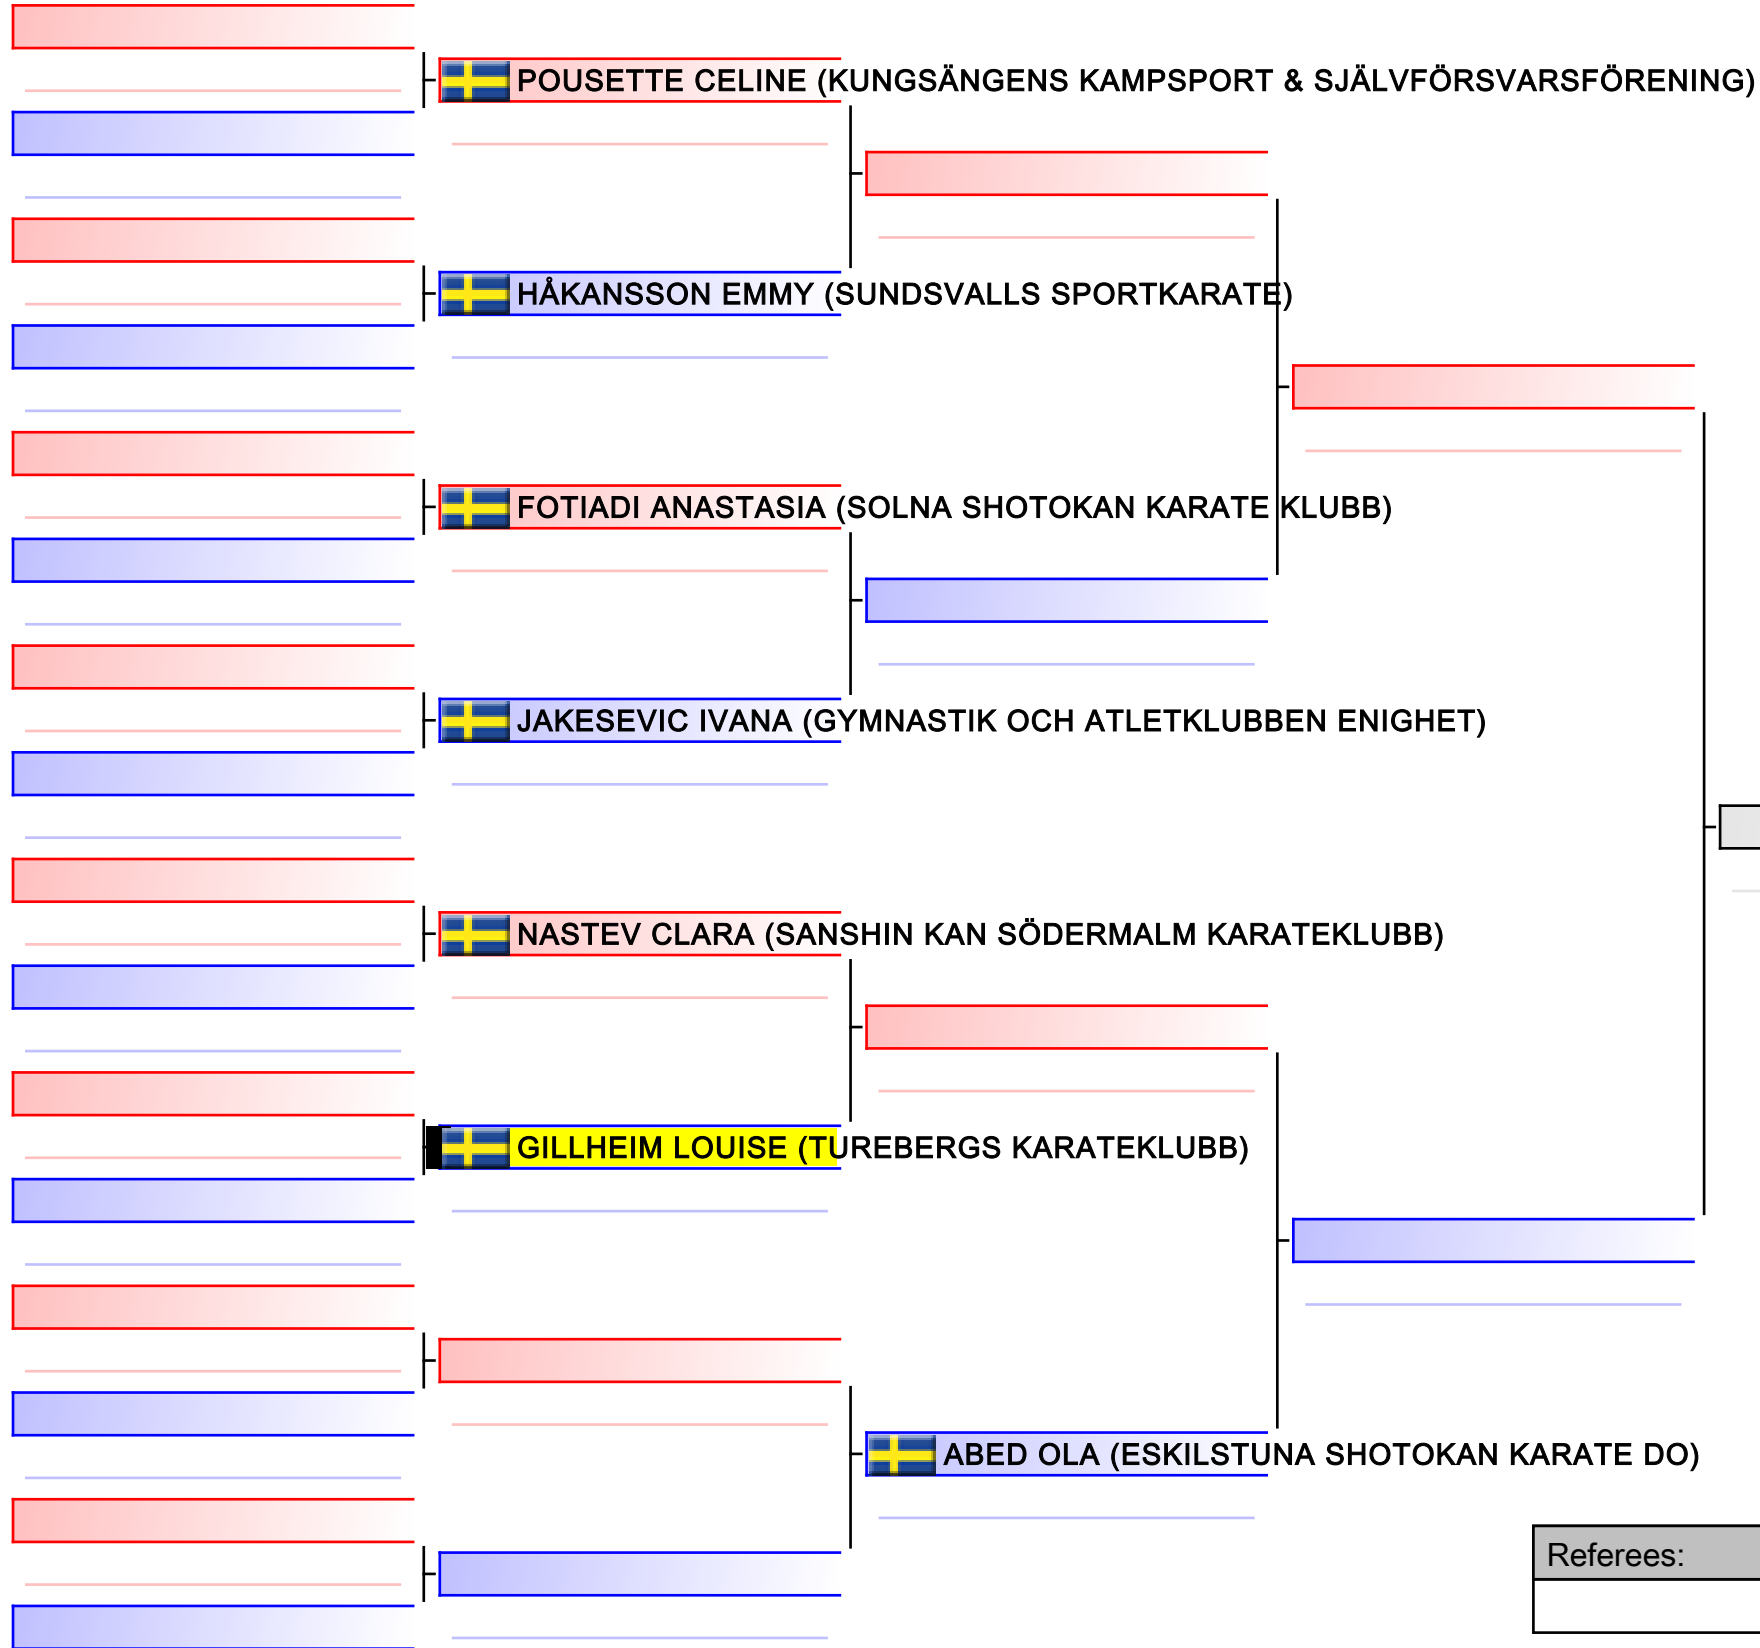

Tatami
1 15:30

Pool
1/2

[Original]

Referees:			

Kumite Female Cadet +54 kg

Solna Karate Cup 2021, Solnahallen, Ankdammsgatan 46, 171 67 Solna, Sweden, SWE - TUREBERGS KARATEKLUBB

Tatami
1 15:30

Pool
2/2