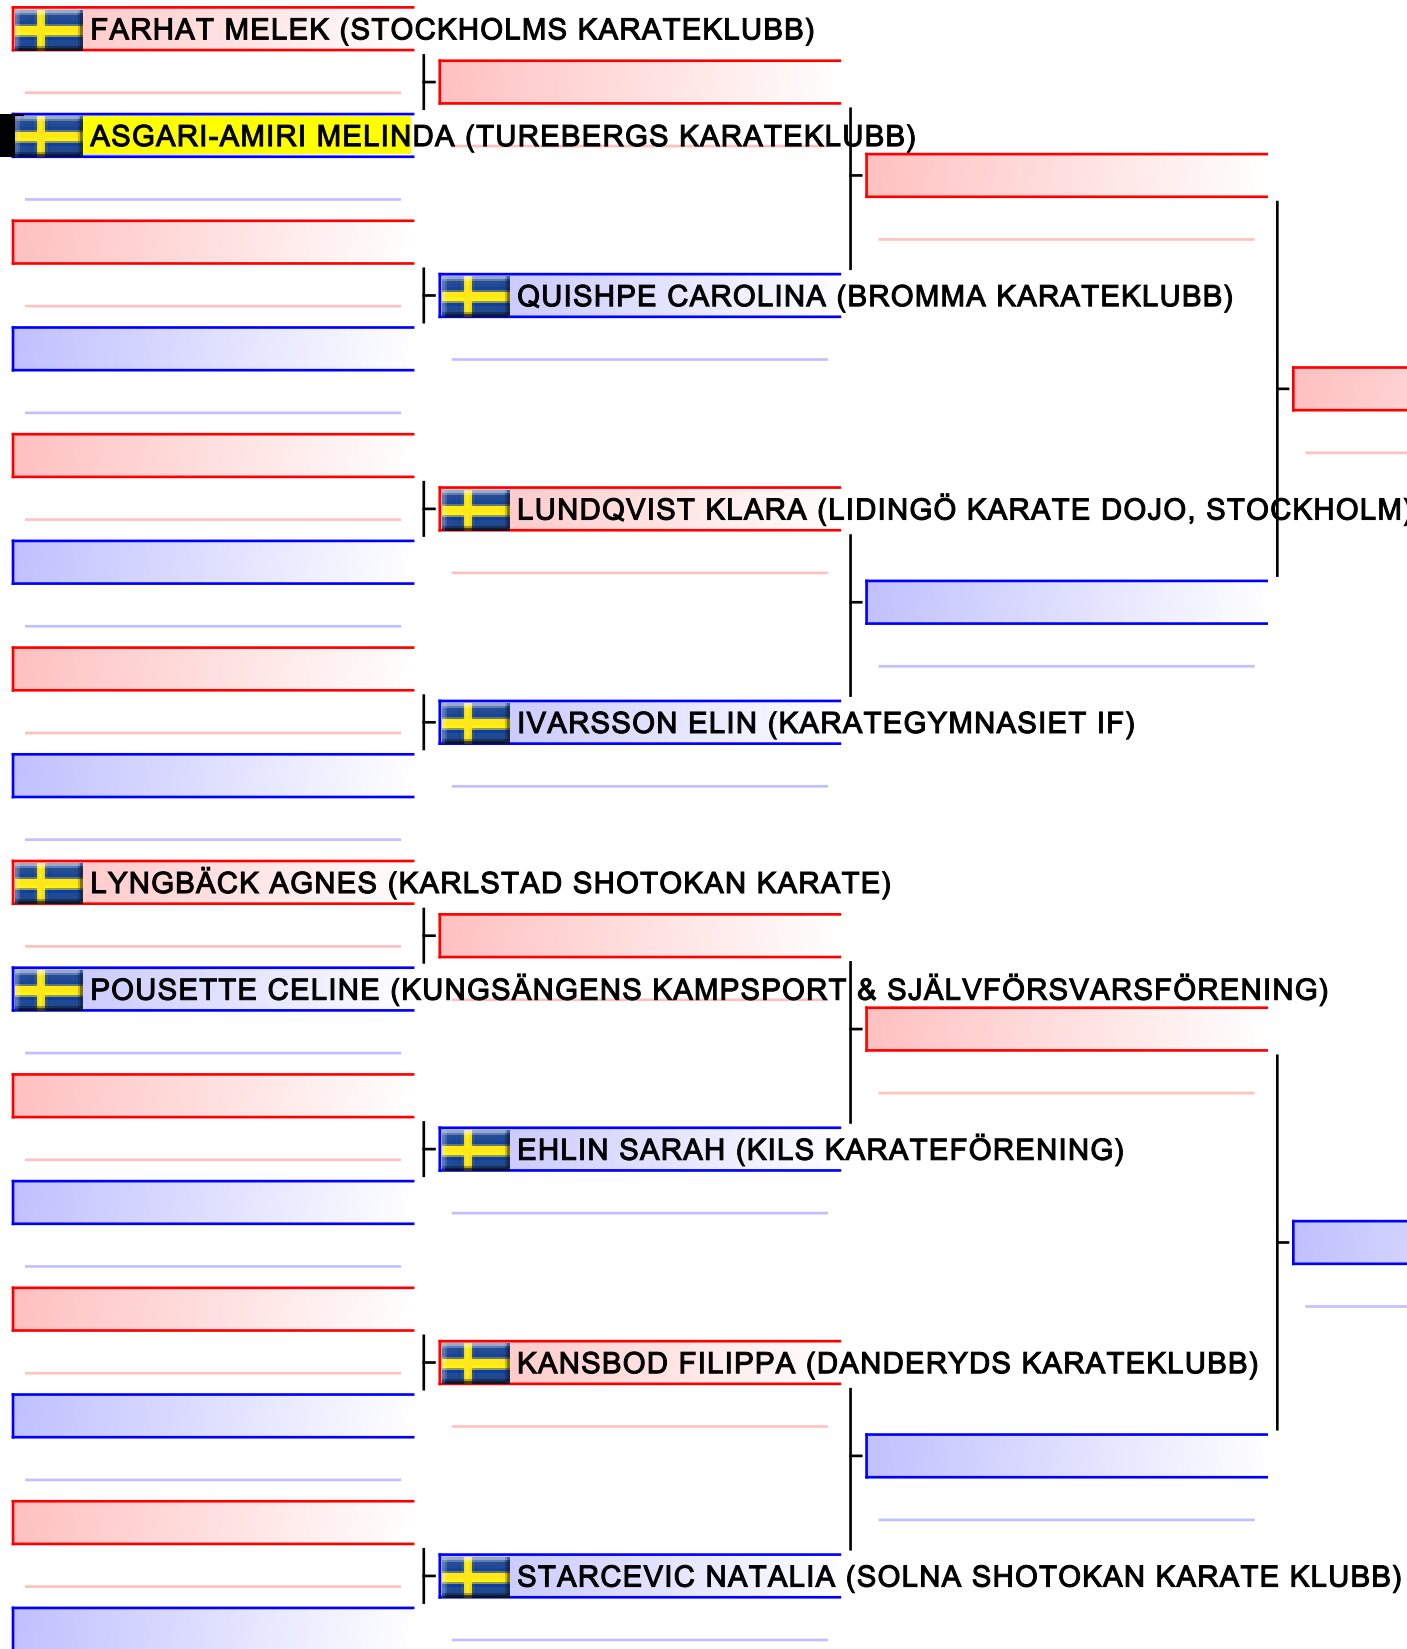

Pool
1/1

[Original]

Referees:			

Kata Female Cadet

Solna Karate Cup 2021, Solnahallen, Ankdammsgatan 46, 171 67 Solna, Sweden, SWE - TUREBERGS KARATEKLUBB

Tatami
1 14:10

Pool
1/2

[Original]