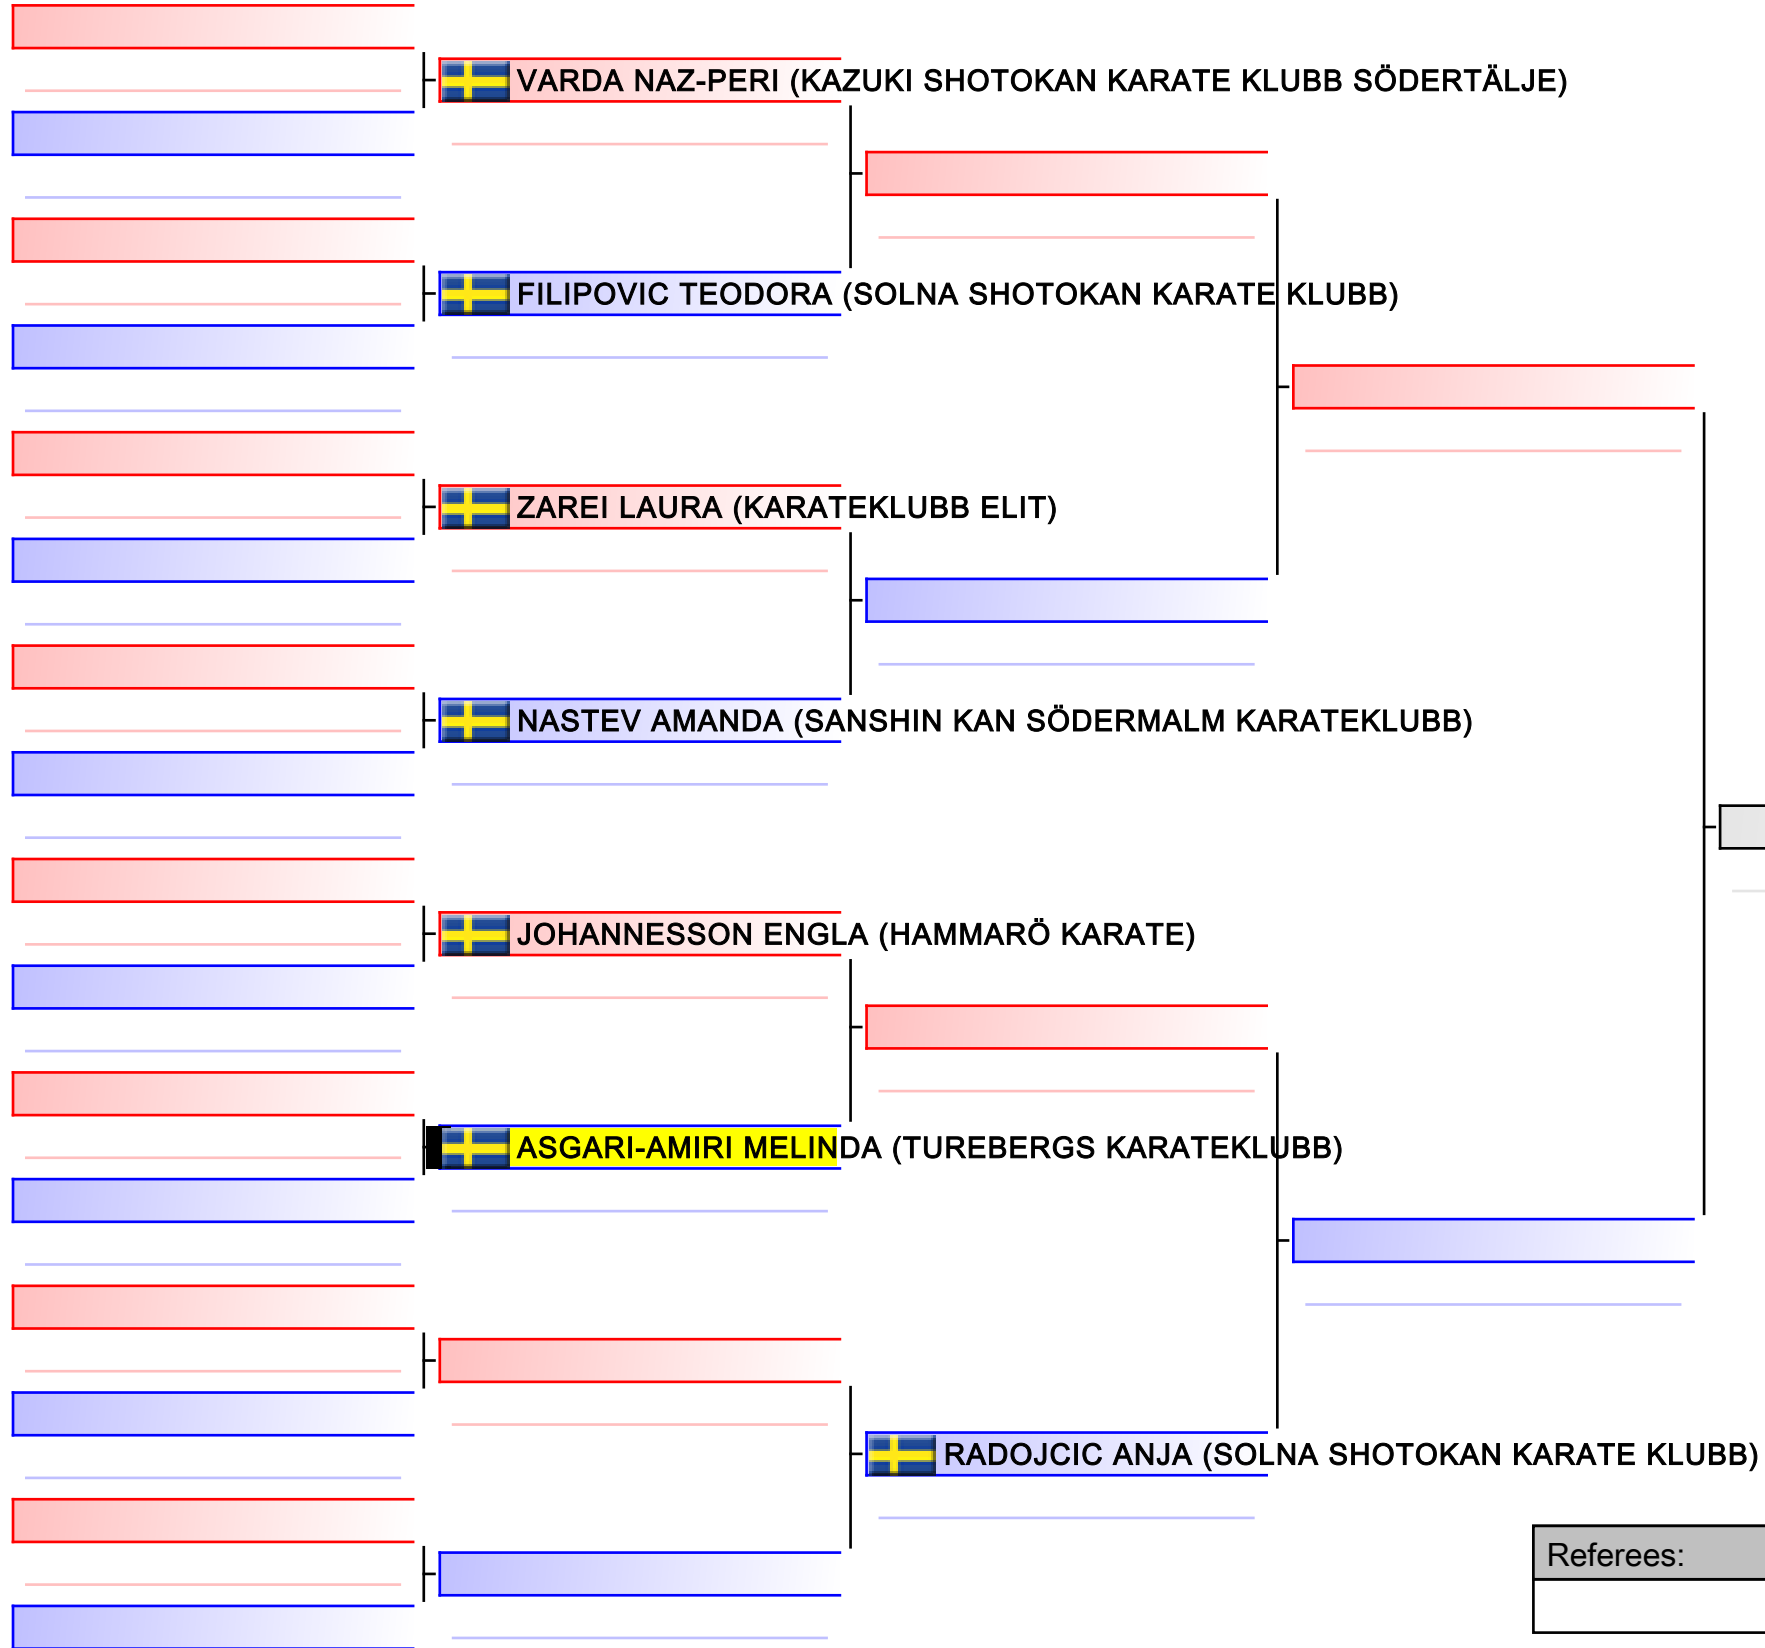

Kumite Female Cadet +54 kg

Solna Karate Cup 2021, Solnahallen, Ankdammsgatan 46, 171 67 Solna, Sweden, SWE - TUREBERGS KARATEKLUBB

Tatami
1 15:30

Pool
1/2

[Original]

Referees: