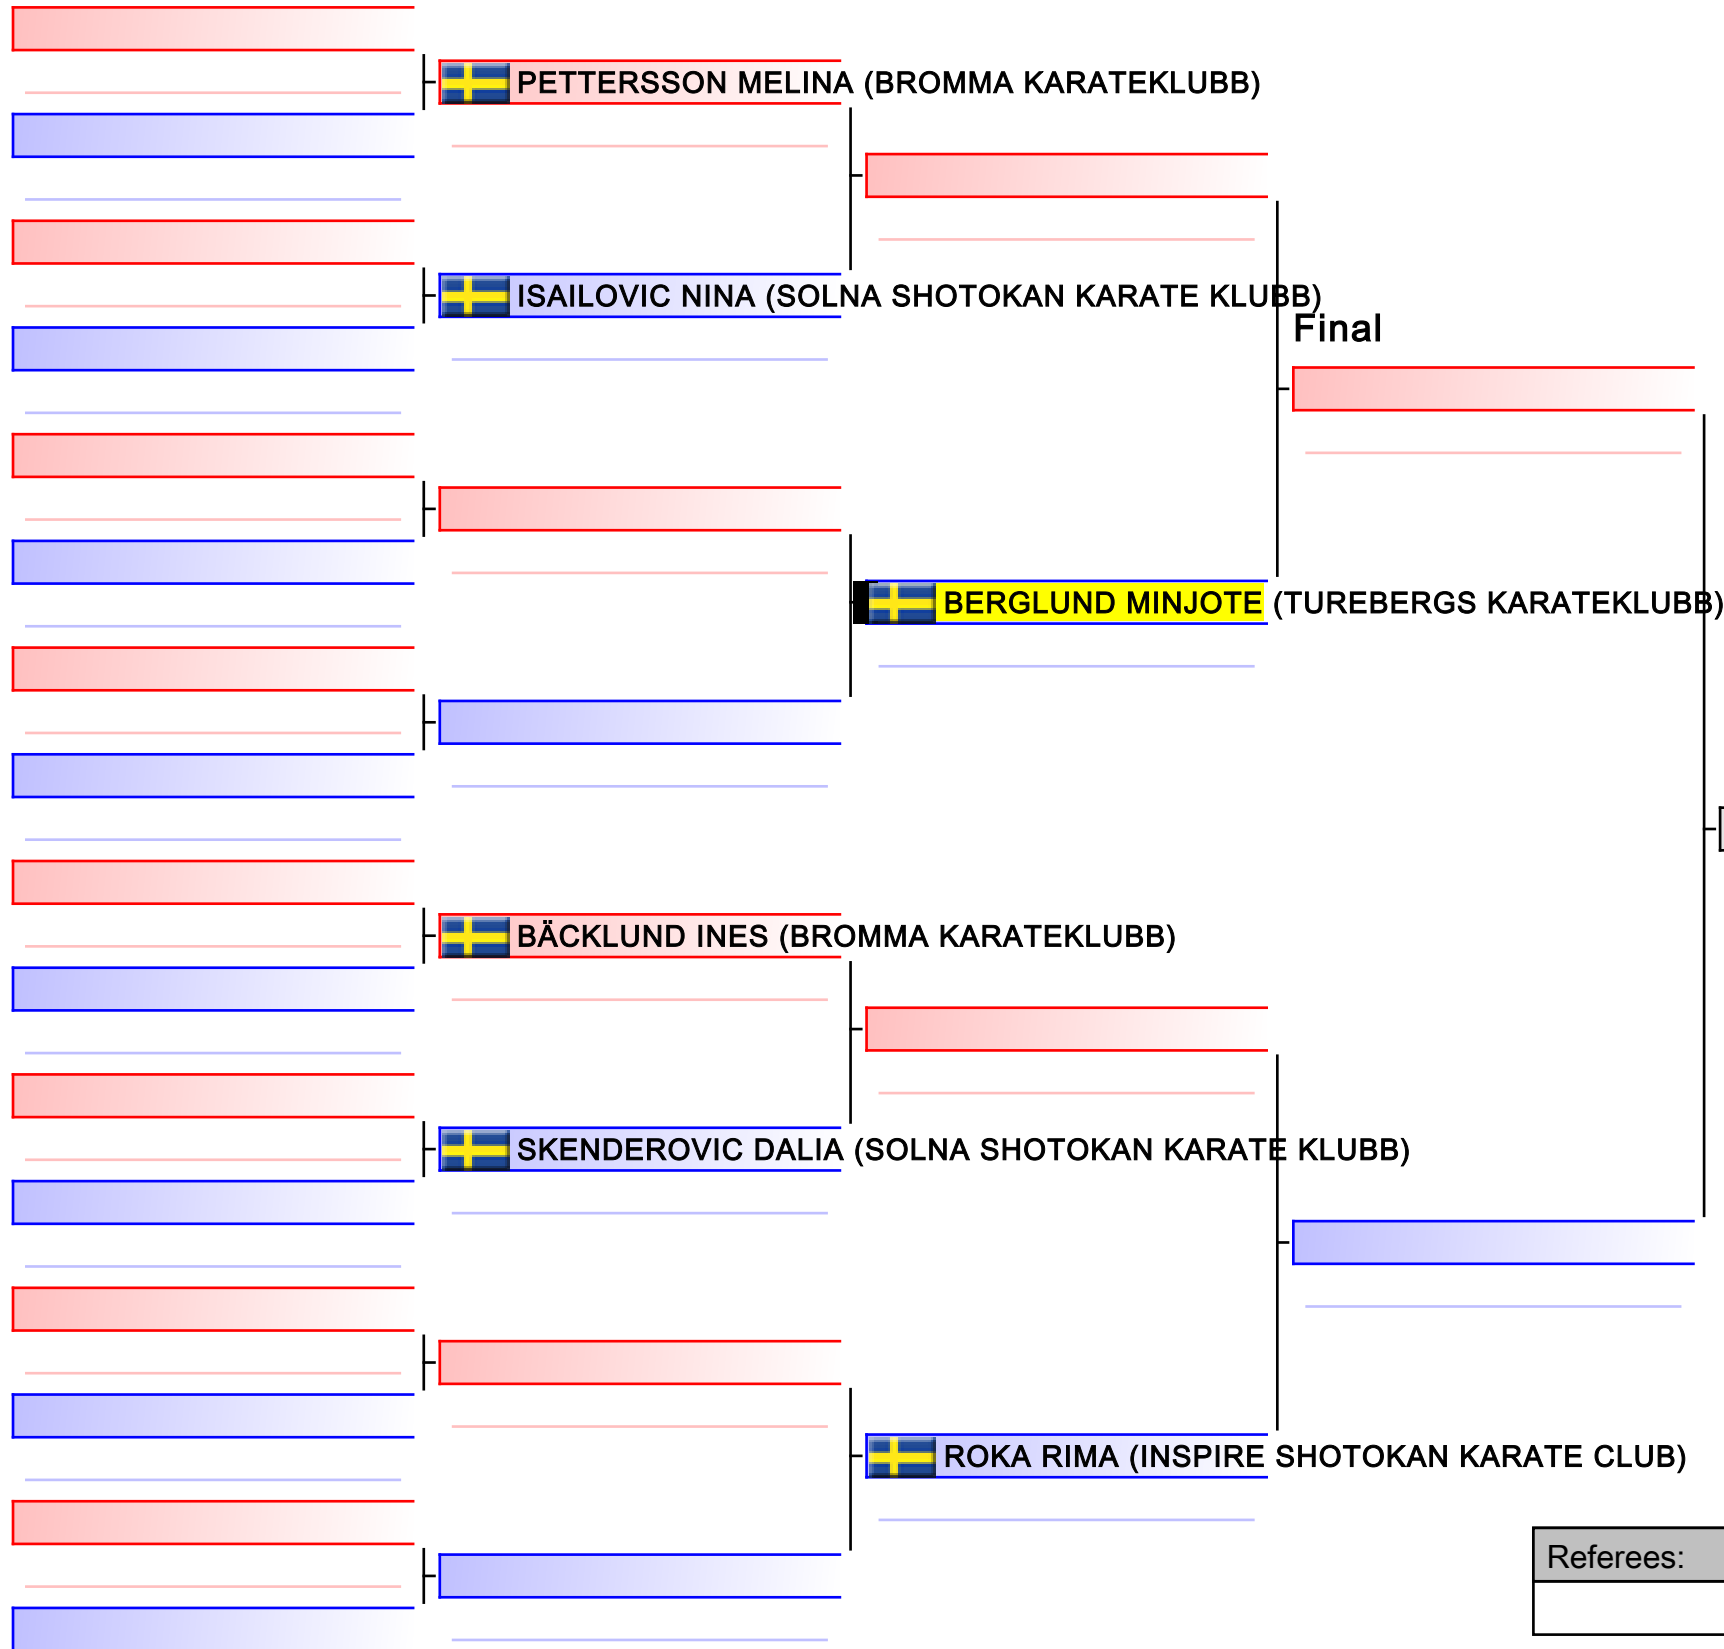

KATA GIRLS 11 B - less than 3 years of practice

Solna Karate Cup 2021, Solnahallen, Ankdammsgatan 46, 171 67 Solna, Sweden, SWE - TUREBERGS KARATEKLUBB

Tatami
5 11:10

Pool
1/1

[Original]

Referees: