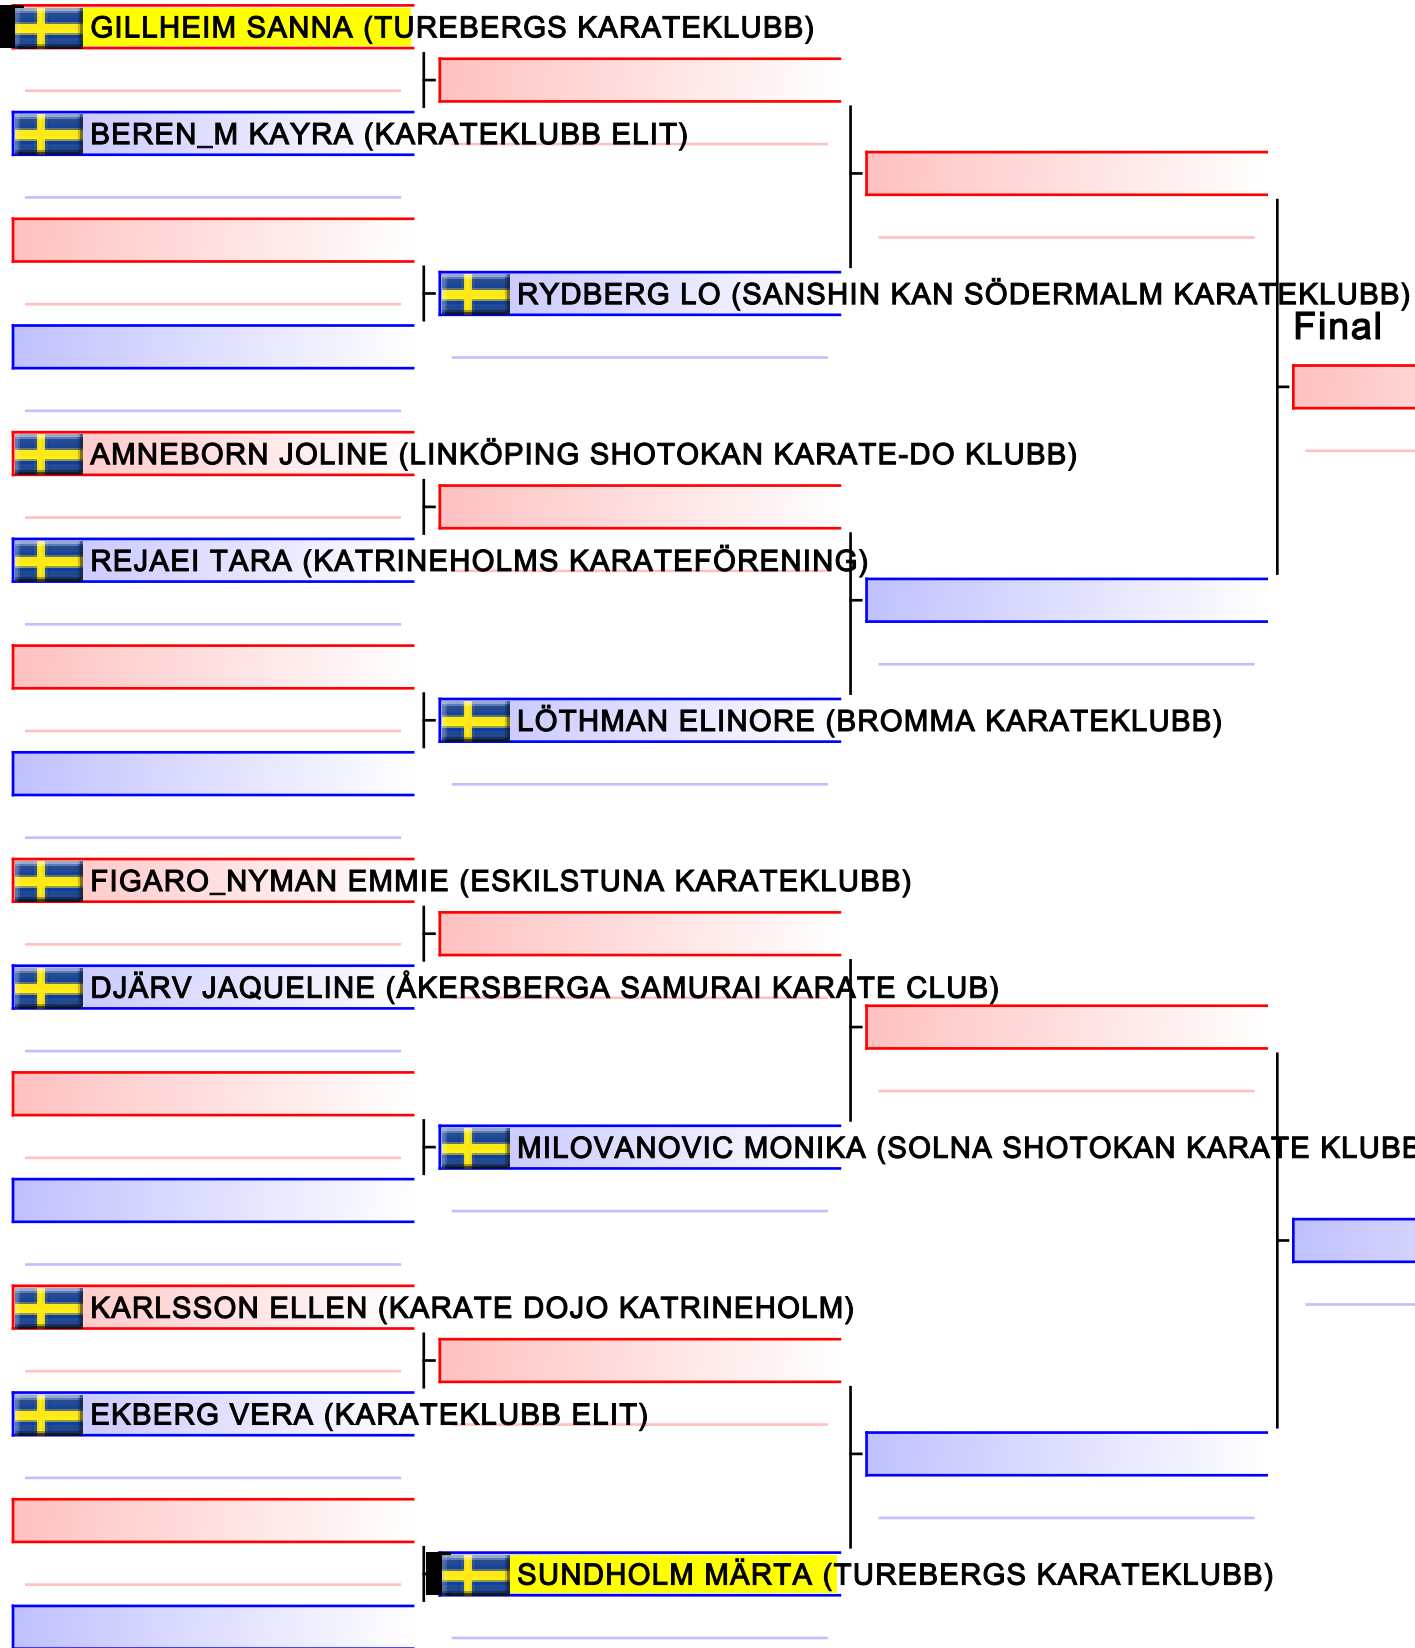

KATA GIRLS 12 A - more than 3 years of practice

Solna Karate Cup 2021, Solnahallen, Ankdammsgatan 46, 171 67 Solna, Sweden, SWE - TUREBERGS KARATEKLUBB

Tatami
6 10:15

Pool
1/1

[Original]

Referees: