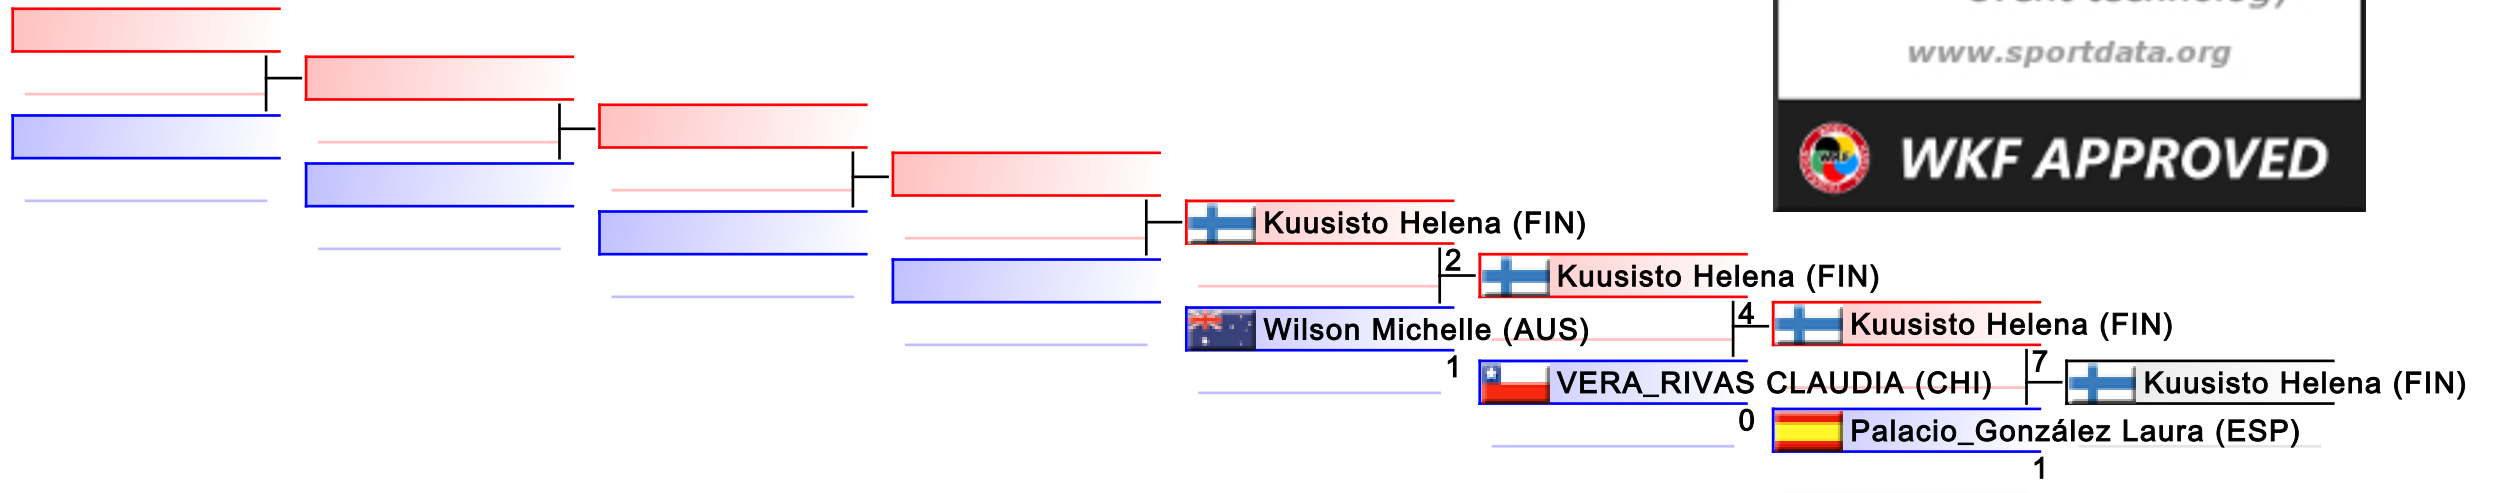

Kumite Individual female Seniors +68

Karate1 Premier League - Frankfurt/Hanau 2012

(c)sportdata GmbH & Co KG 2000-2012(2012-09-23 12:25) -WKF Approved- v 7.5.2 build 1 License: SDI001 Sportdata Event Technology (expire 2014-09-07)

Tatami
5

Pool
1