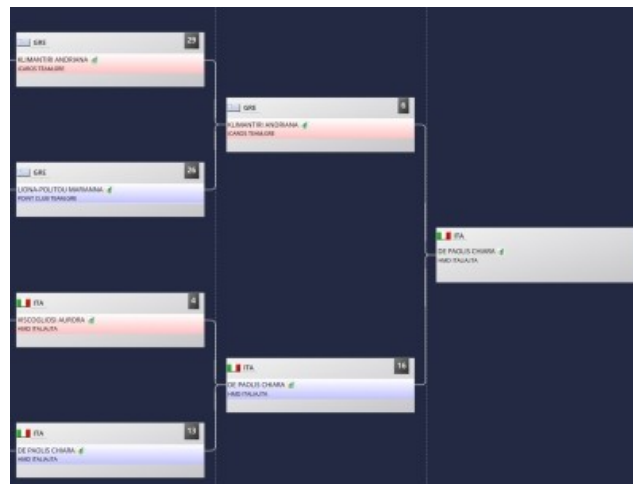

E-KARATE GAMES 2020

Shotokan | Shito-Ryu
Wado-Ryu | Goju-Ryu
24th August to 3rd September

- Wado-Ryu e-Kata Individual Male U10 (6 – 9 years) min. 2 Kata, different Kata in 2 subsequent rounds
- Wado-Ryu e-Kata Individual Male U12 (8 – 11 years) min. 2 Kata, different Kata in 2 subsequent rounds
- Wado-Ryu e-Kata Individual Male U14 (10 – 13 years) min. 3 Kata, different Kata in 2 subsequent rounds, a Kata cannot be repeated in the first 3 rounds
- Wado-Ryu e-Kata Individual Male U16 (12 – 15 years) different Kata each round
- Wado-Ryu e-Kata Individual Male U18 (14 – 17 years) different Kata each round
- Wado-Ryu e-Kata Individual Male Seniors (16 years and older) different Kata each round
- Wado-Ryu e-Kata Individual Male Masters (35 years and older) different Kata each round

E-KARATE GAMES 2020

Shotokan | Shito-Ryu
Wado-Ryu | Goju-Ryu
24th August to 3rd September

1.4. Tournament system

- The Tournament will be carried out in single elimination (KO system) mode
- The winner of each match will proceed to the next round

- 1. Place will be awarded the winner of the final match
- 2. Place will be awarded to the other finalist
- 3. Places will be awarded to the competitors who lose in the Semi Final
- 5. Places will be awarded to the competitors who lose in the 1/4 Final
- 9. Places will be awarded to the competitors who lose in the 1/8 Final
- 17. Places will be awarded to the competitors who lose in the 1/16 Final