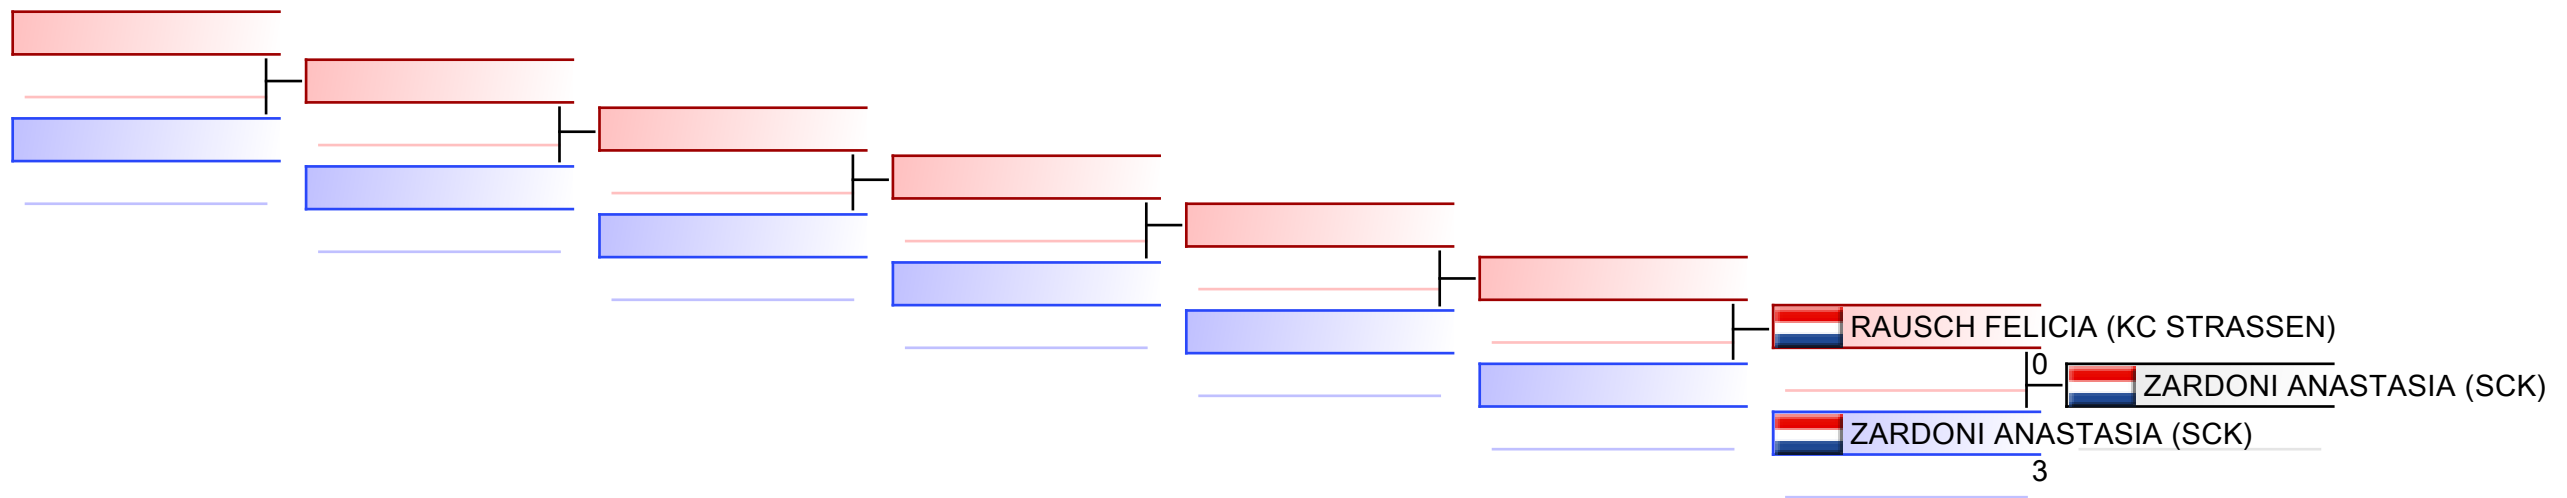

REPECHAGE: (1)