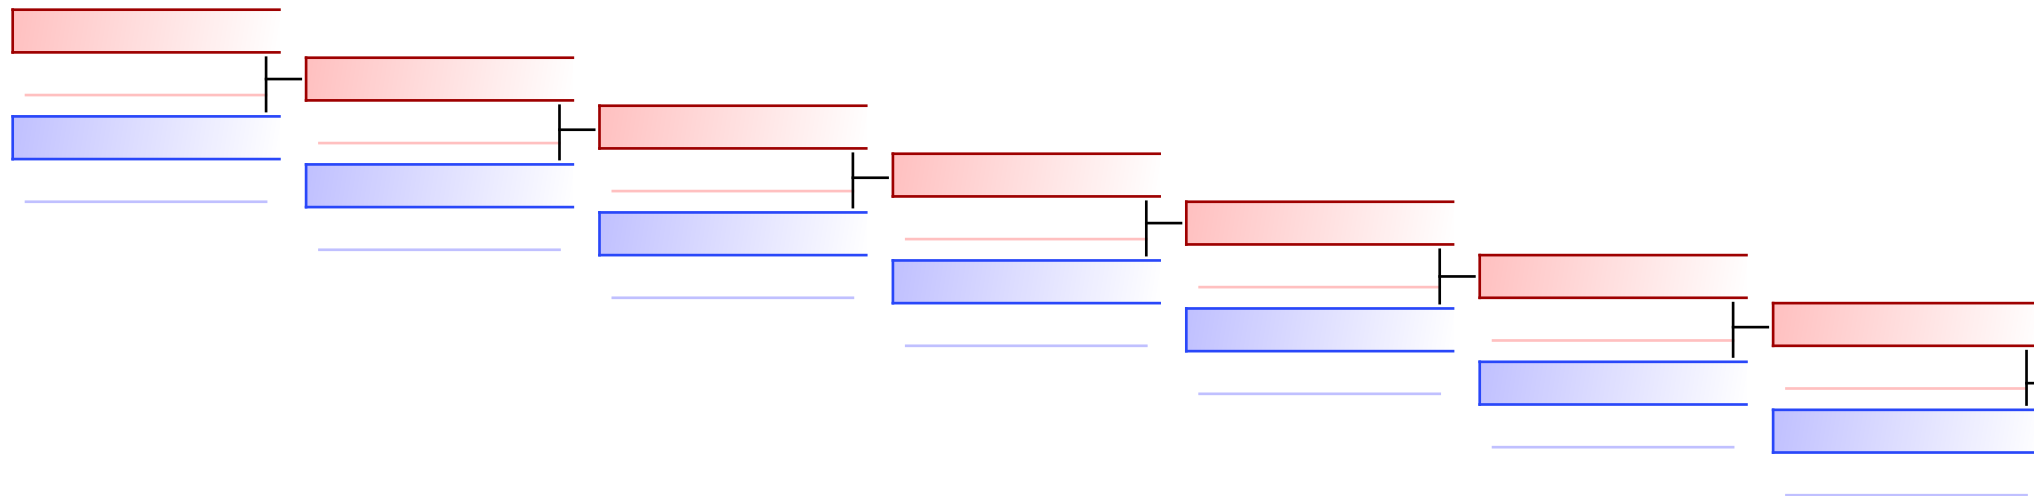

REPECHAGE: (1)

VIOLAS_MELO BEATRIZ (KCD)

Referees: