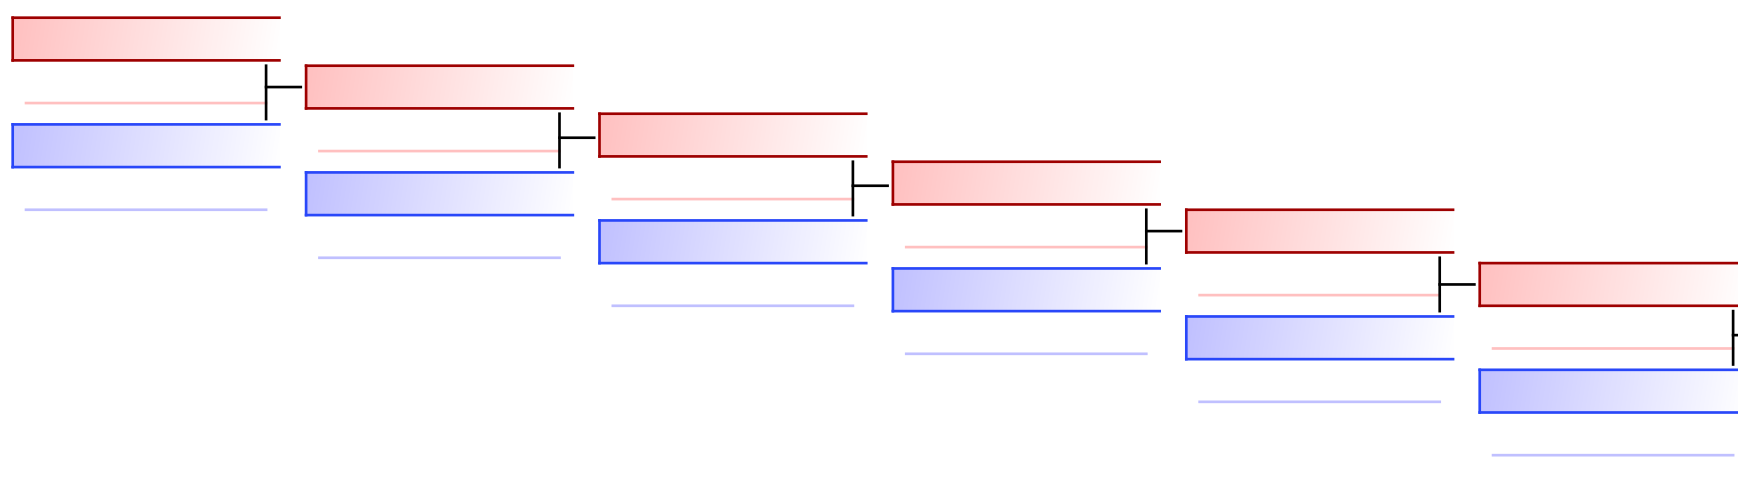

REPECHAGE: (1)

HOFFMANN SAMANTHA (KC SUESSEM) 0
SOUKAR SUMEIJIA (KC STRASSEN) 3
SOUKAR SUMEIJIA (KC STRASSEN)

Referees: