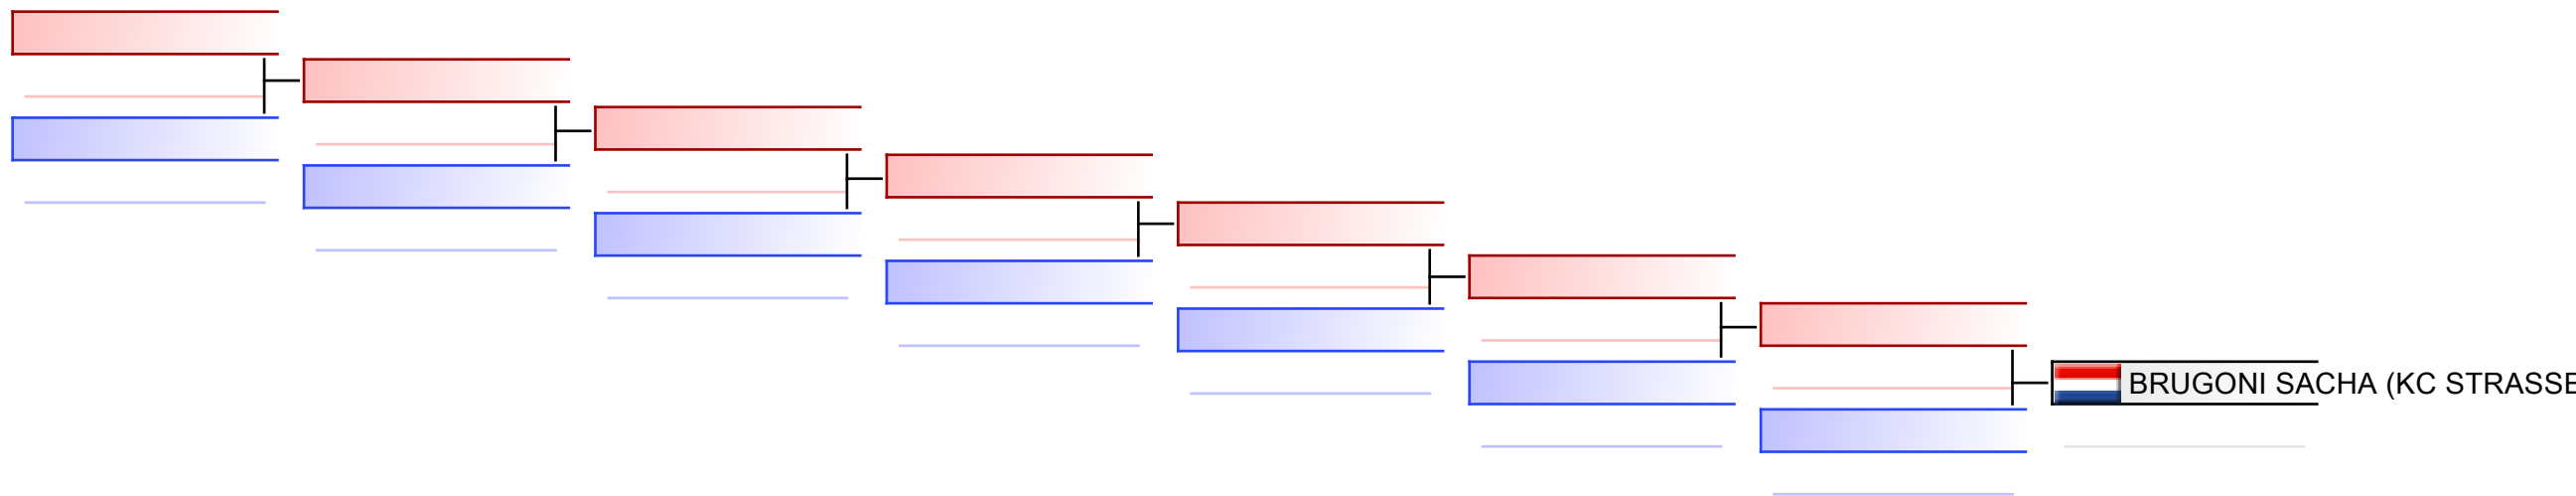

REPECHAGE: (1)