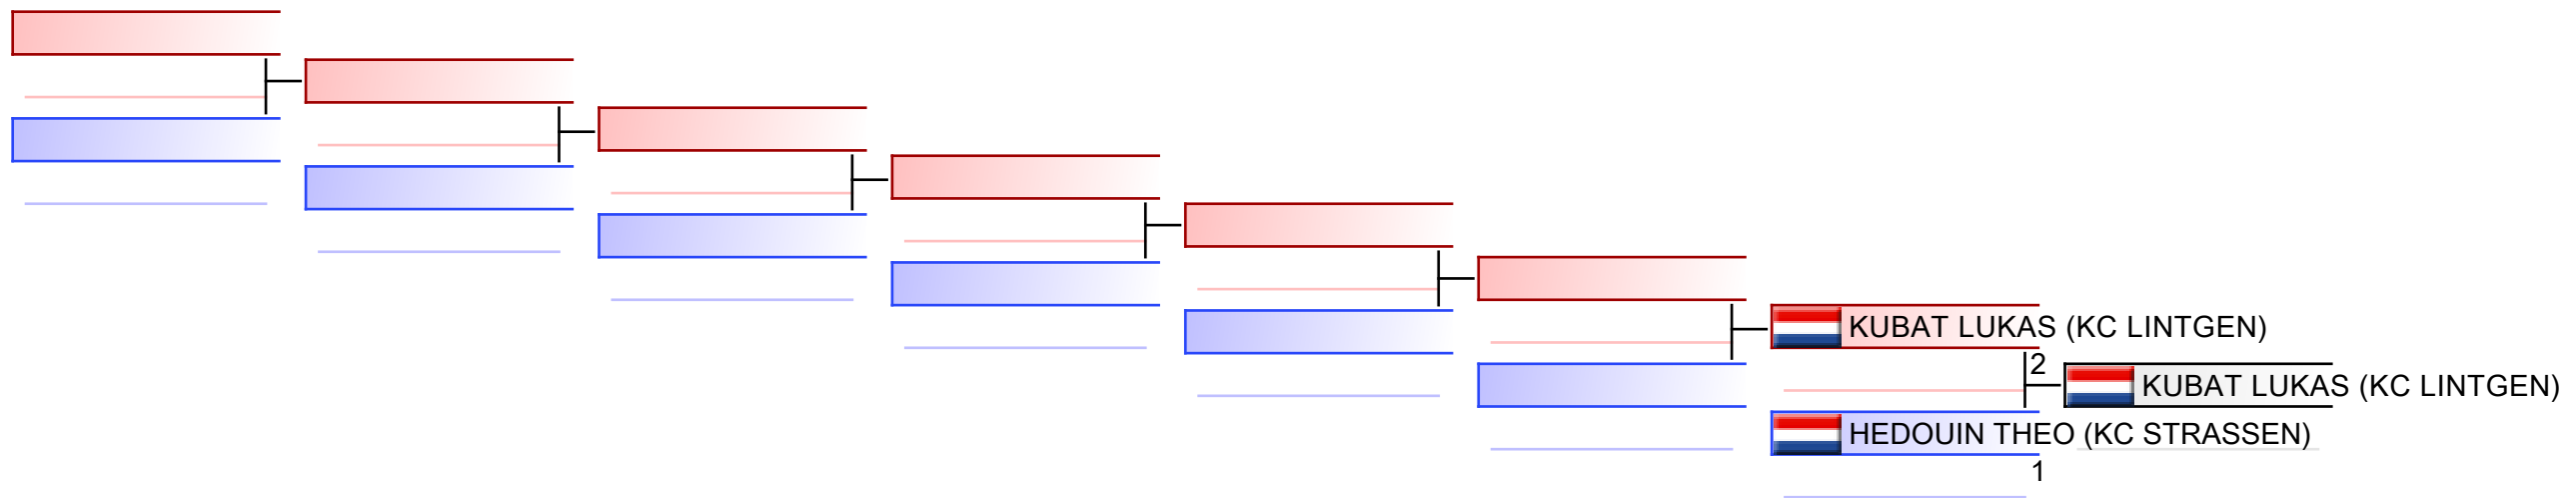

REPECHAGE: (1)