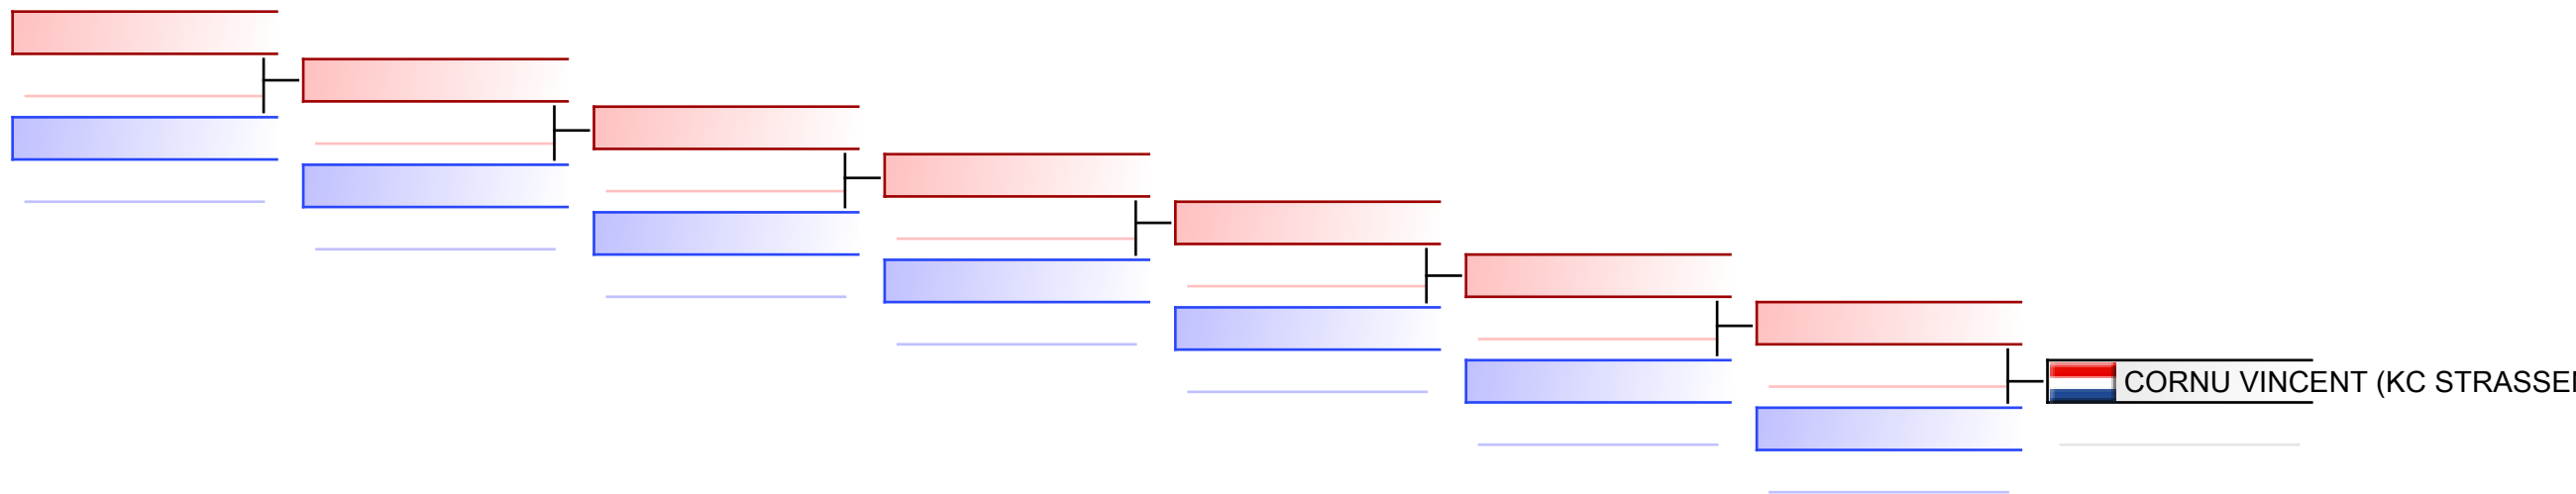

REPECHAGE: (1)