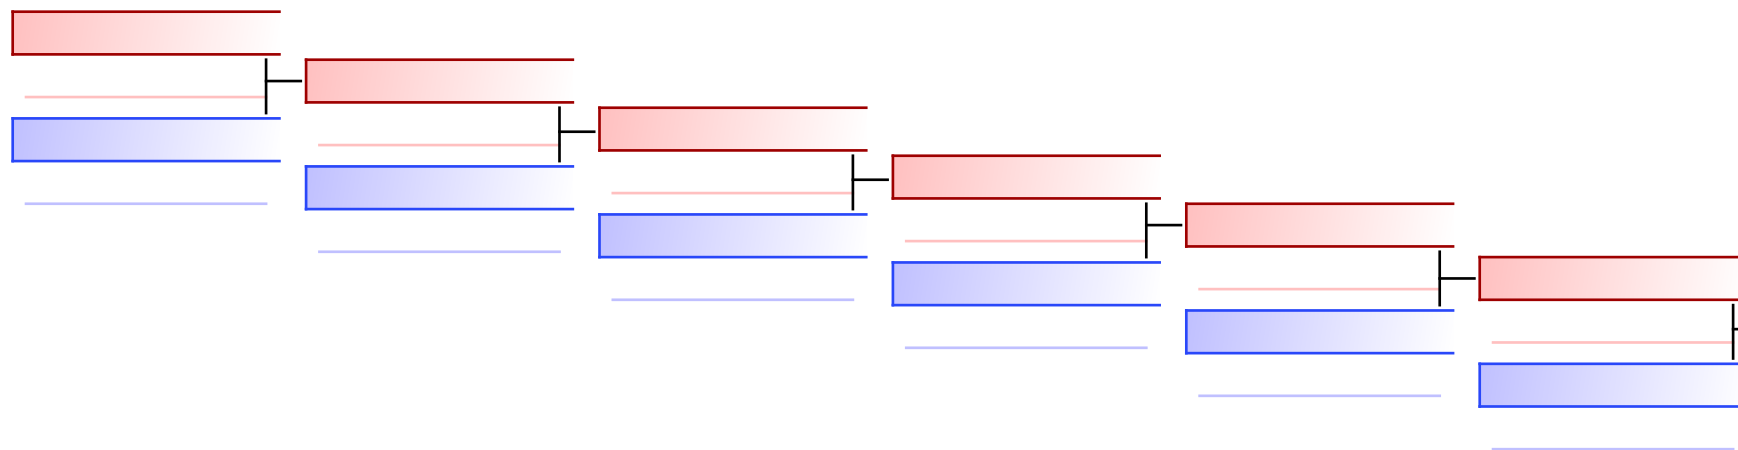

REPECHAGE: (1)

CALVO ALEXANDRE (KC LINTGEN)
MERCY ANTOINE (SCK)
MERCY ANTOINE (SCK)

Referees: