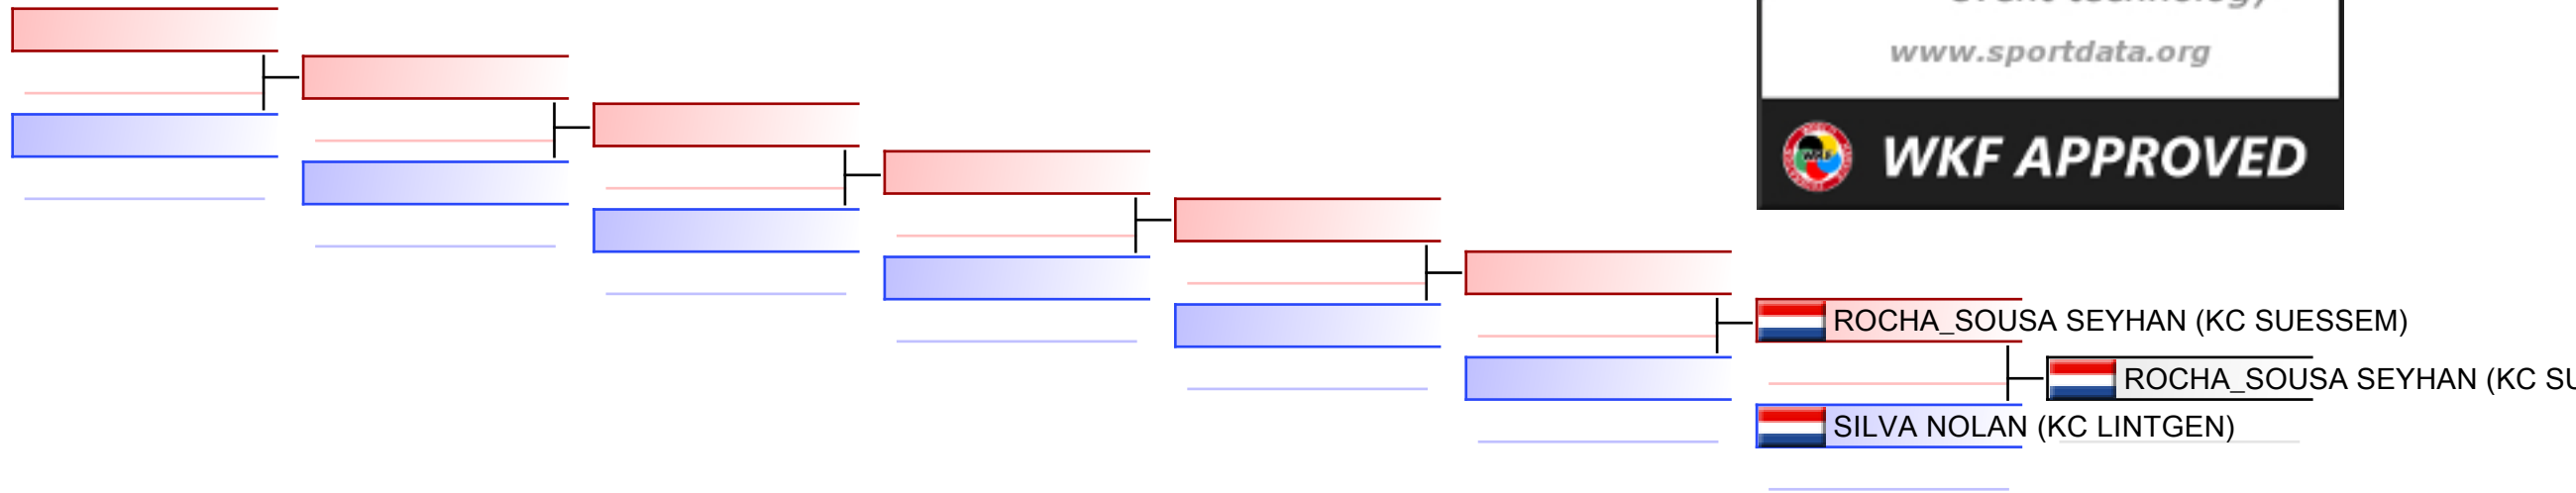

# Ceinture Orange U12 Masc

Okami-Cup 2021

Tatami  
1 11:10

Pool  
1

(c)sportdata GmbH & Co KG 2000-2021(2021-11-14 16:23) -WKF Approved- v 9.8.8 build 2 (2021-10-14) licence: Online\_User\_KCLintgen (expire 2021-11-28)