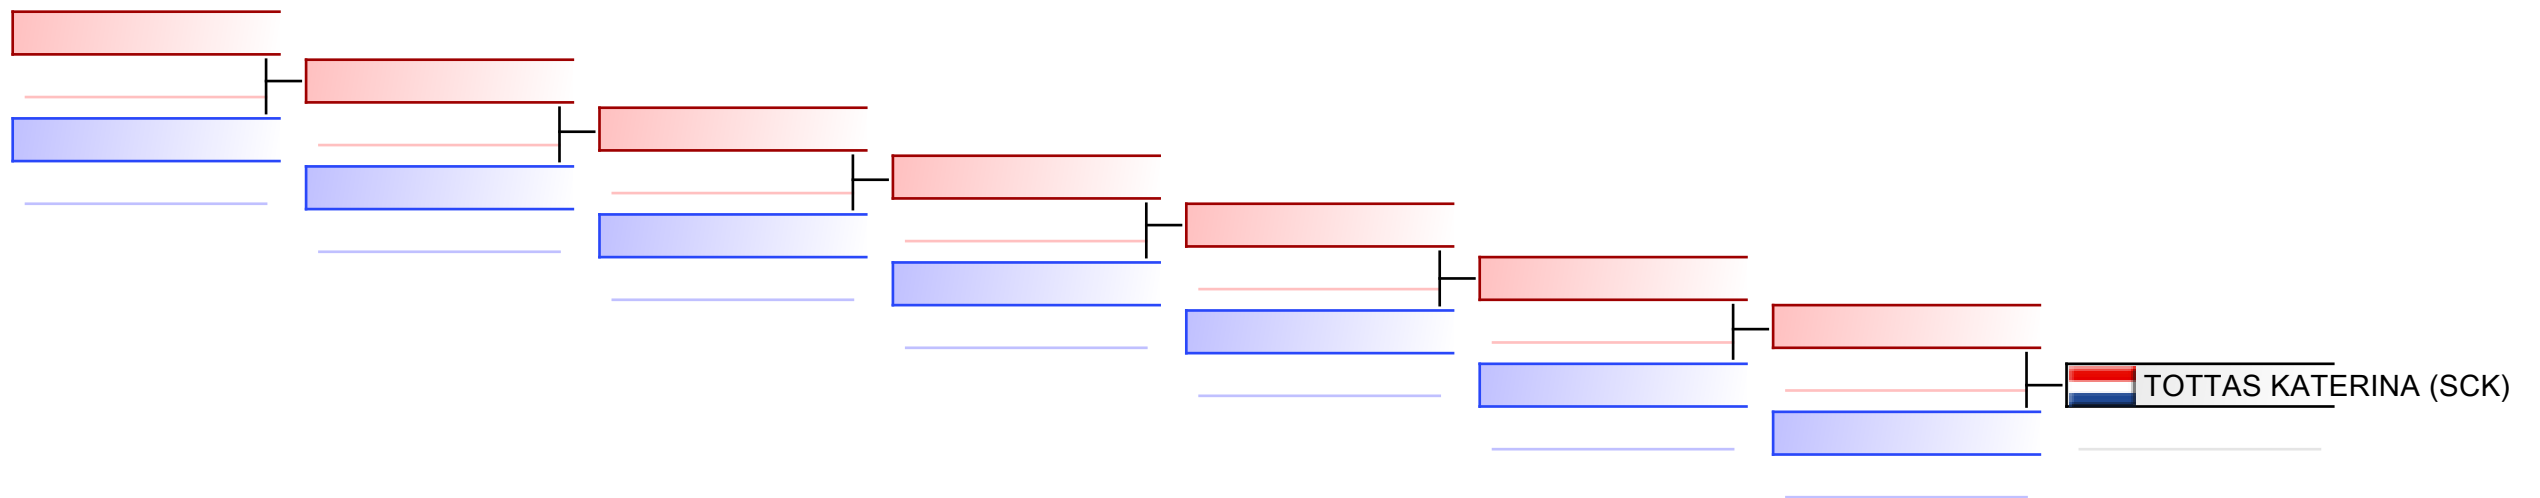

REPECHAGE: (1)