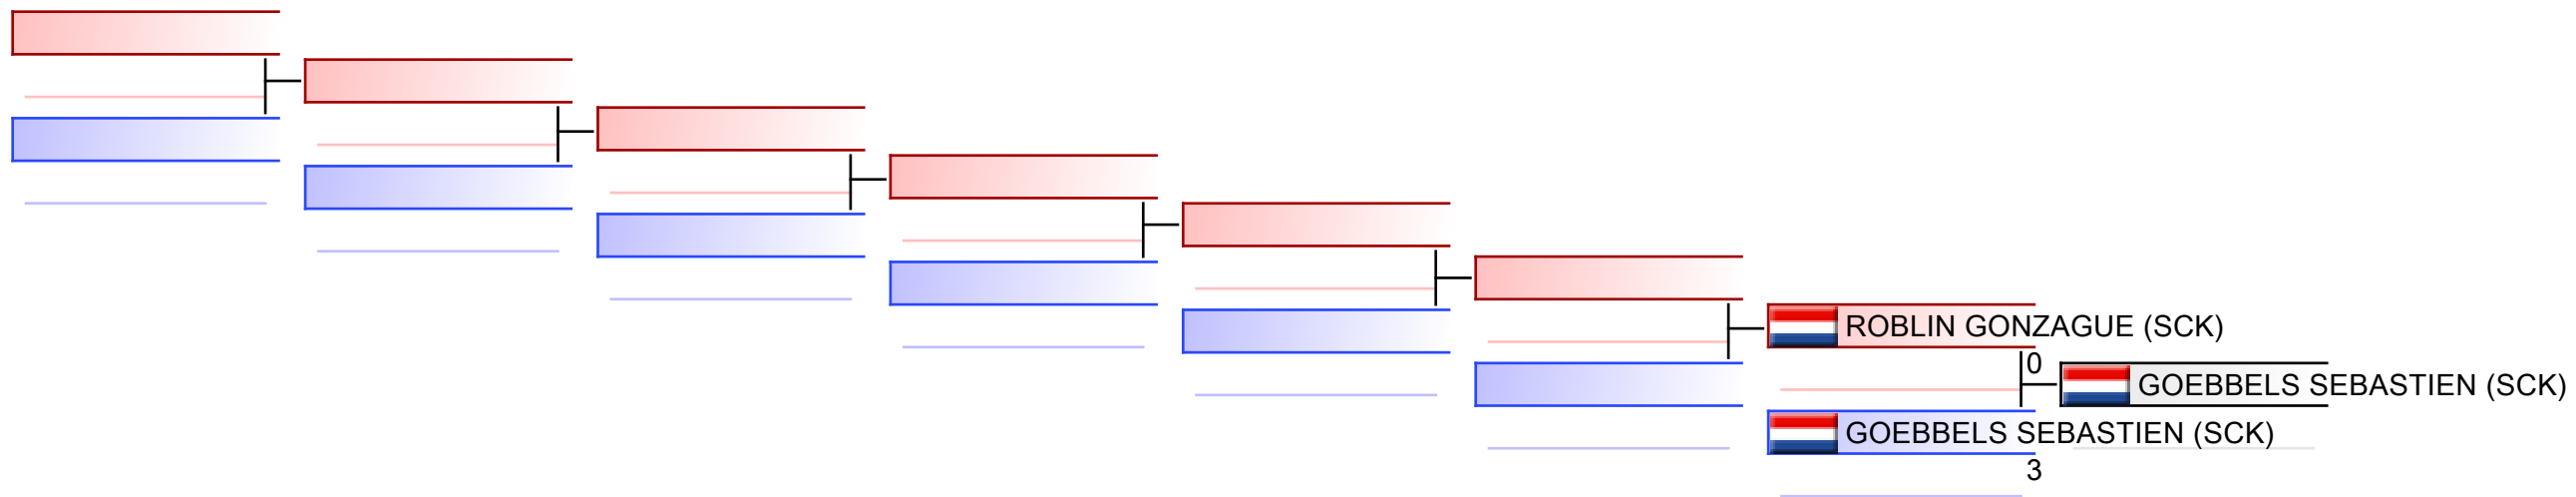

REPECHAGE: (1)