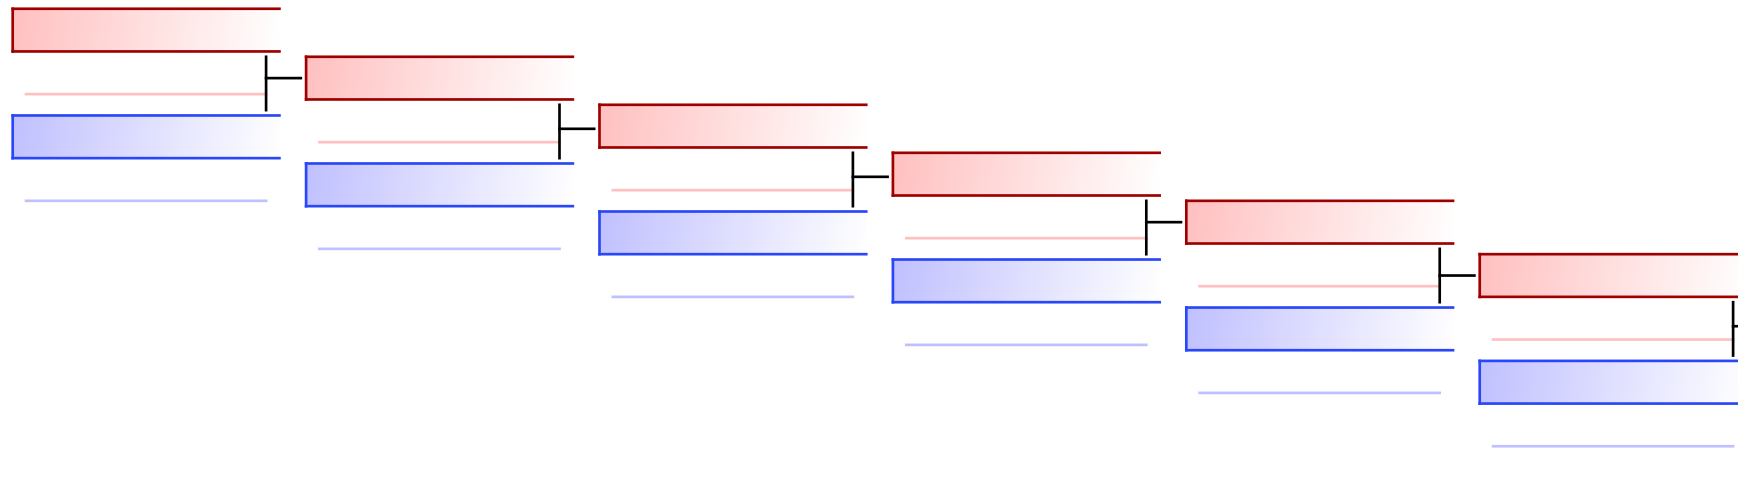

Ceinture Verte U12 Fem

Okami-Cup 2021

Tatami
2 10:45

Pool
1

(c)sportdata GmbH & Co KG 2000-2021(2021-11-14 16:23) -WKF Approved- v 9.8.8 build 2 (2021-10-14) licence: Online_User_KCLintgen (expire 2021-11-28)

SCHIRTZ LENA (SCK)
0
BRESER ANASTASIA (KC LINTGEN)
3