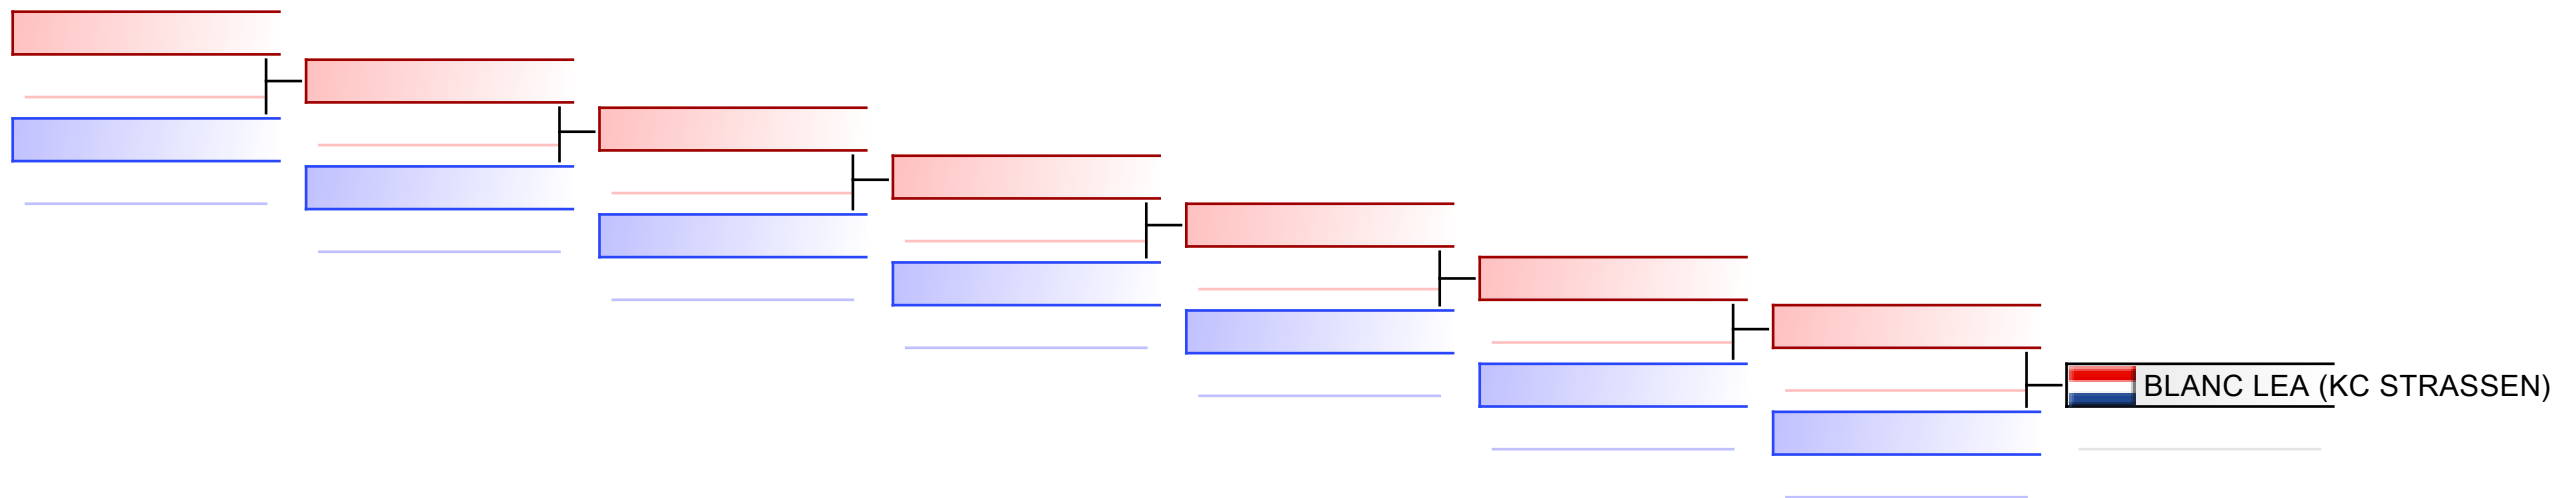

REPECHAGE: (1)