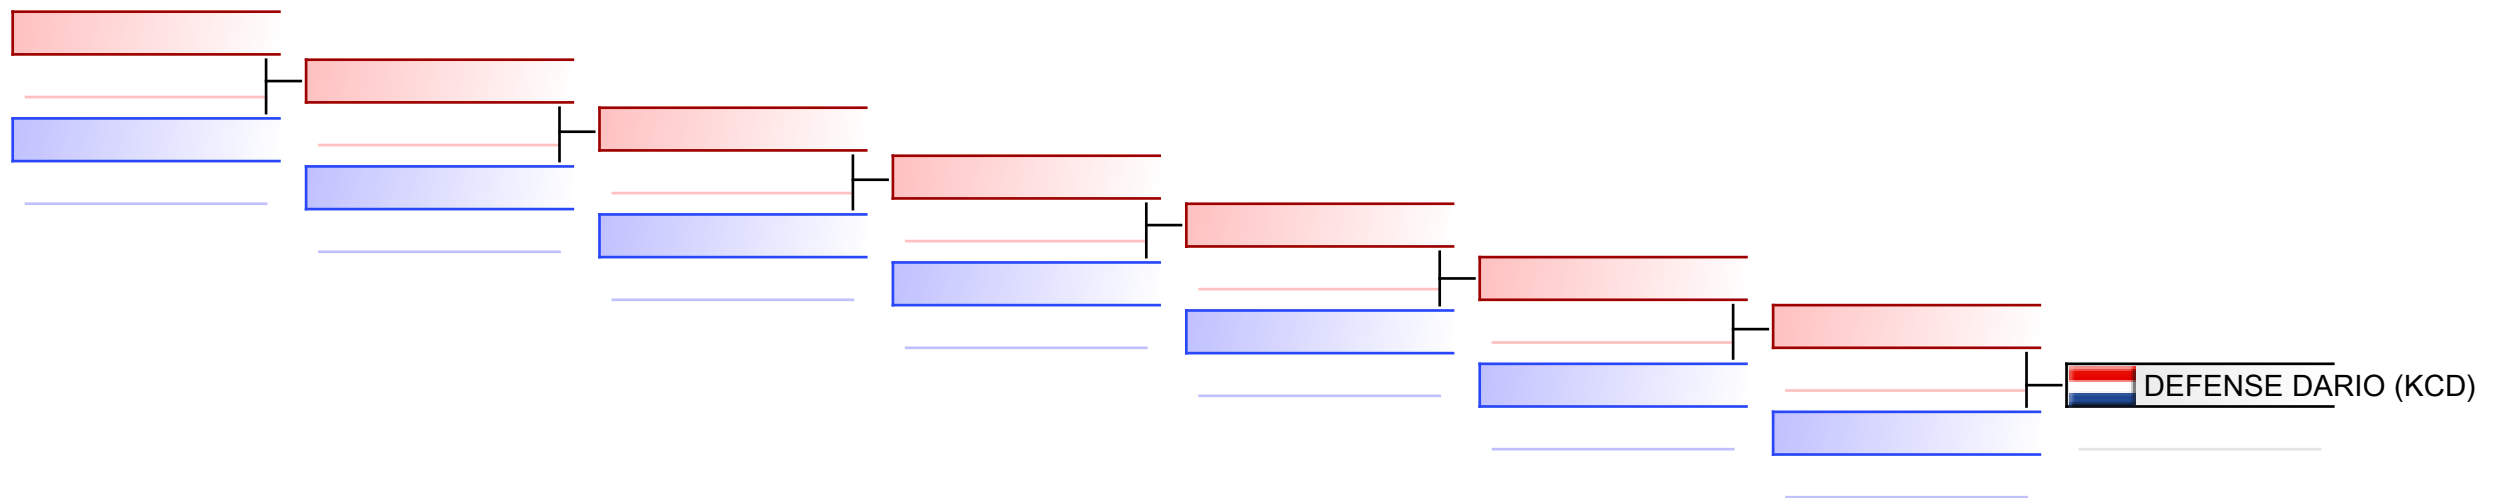

REPECHAGE: (1)