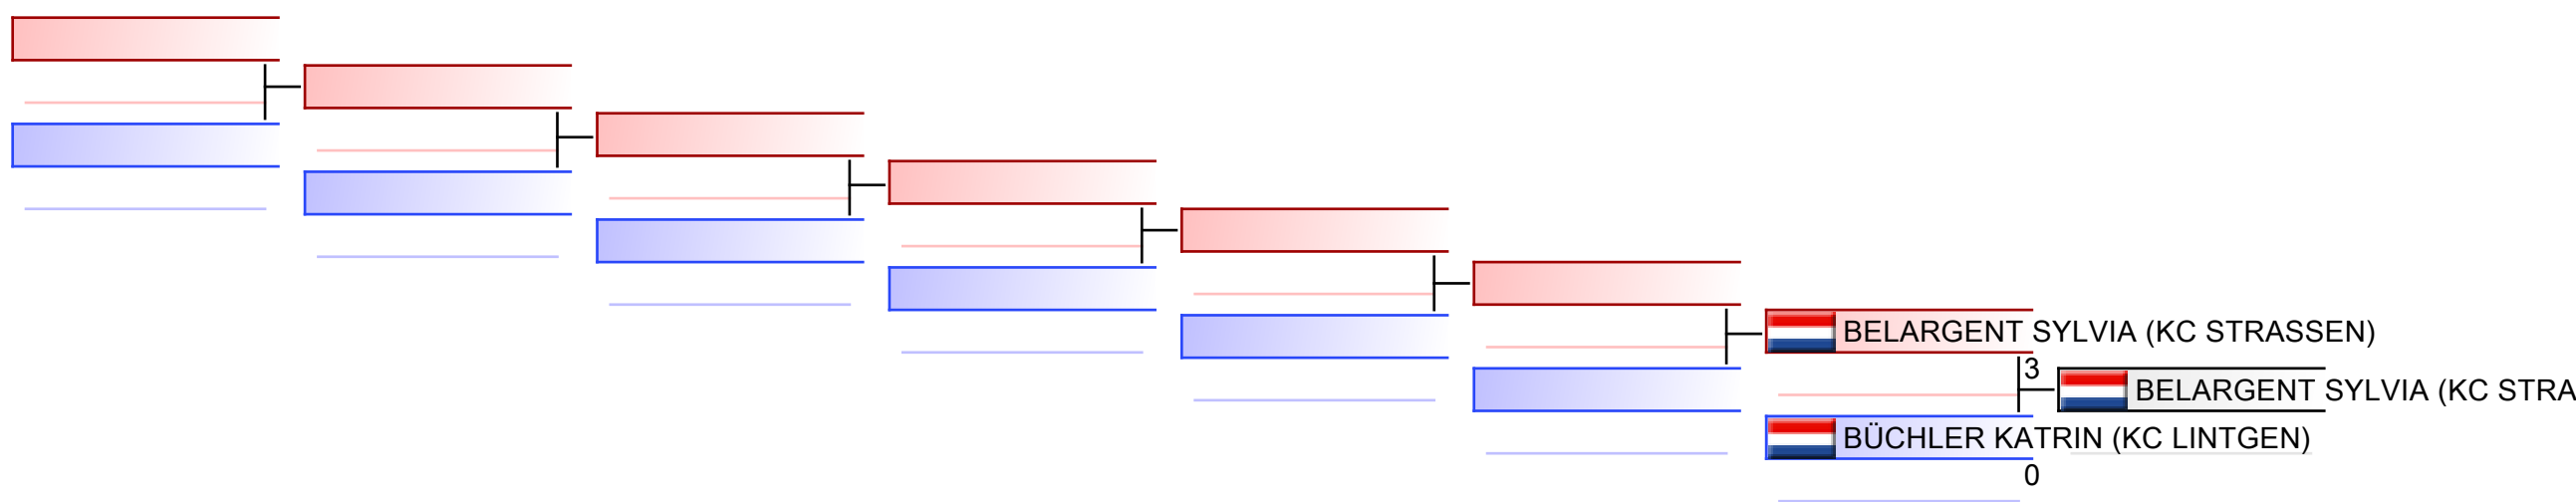

REPECHAGE: (1)