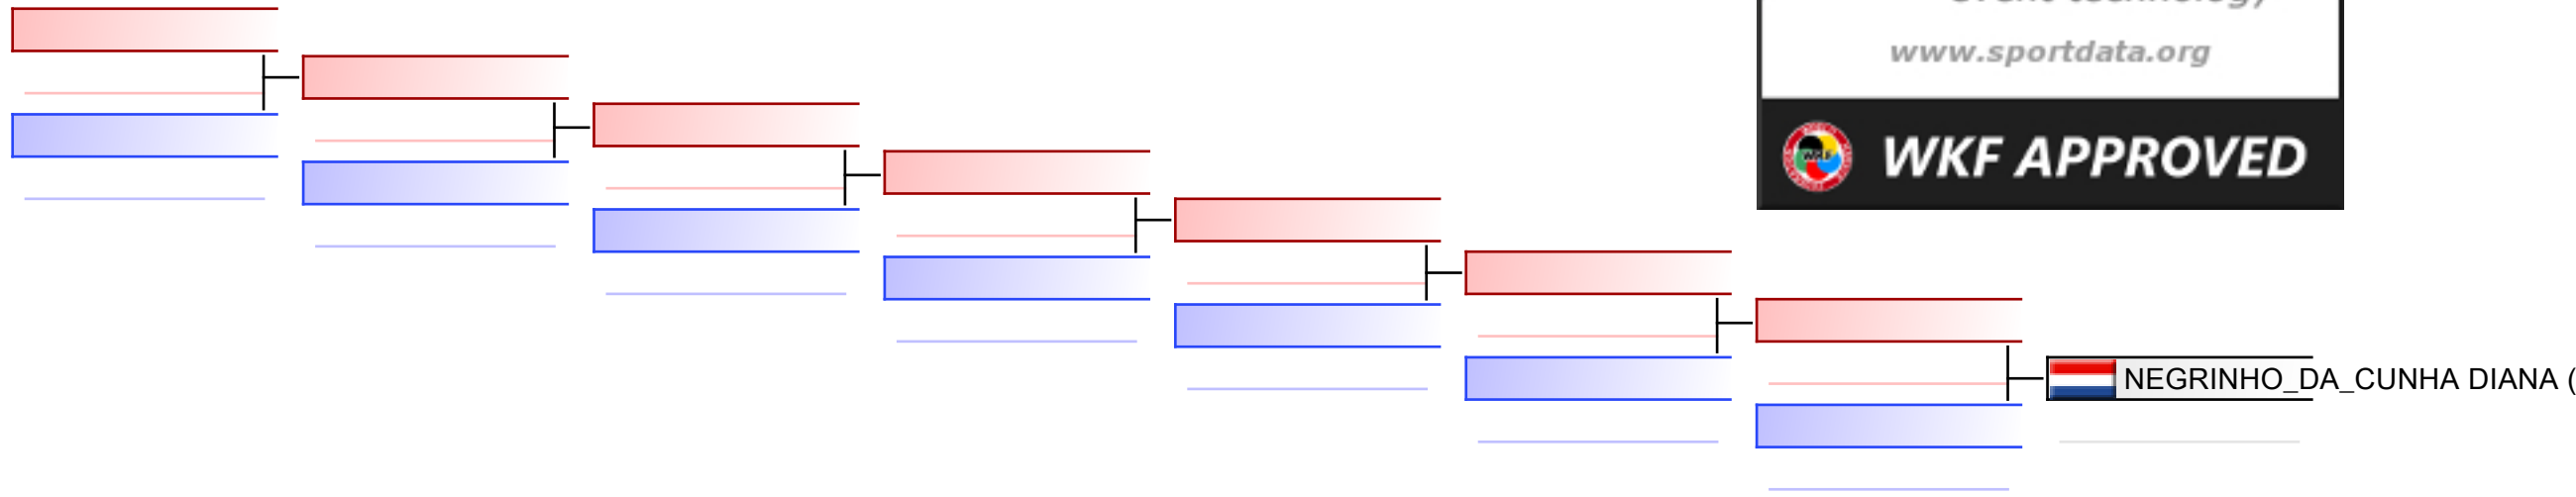

REPECHAGE: (1)

Referees: