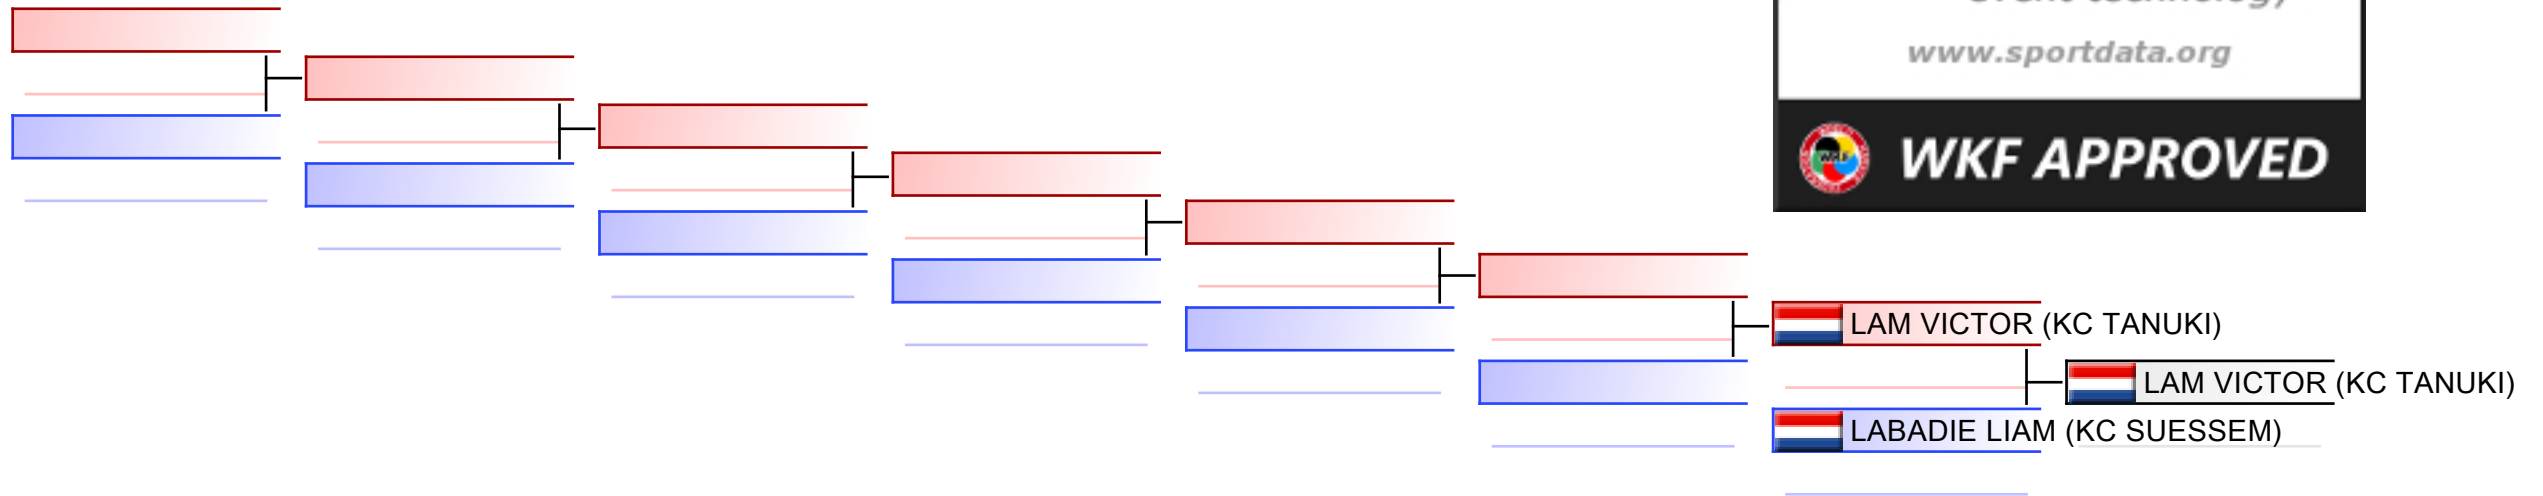

# Ceinture Verte U12 Masc

Okami-Cup 2021

Tatami  
1 10:50

Pool  
1

(c)sportdata GmbH & Co KG 2000-2021(2021-11-14 16:23) -WKF Approved- v 9.8.8 build 2 (2021-10-14) licence: Online\_User\_KCLintgen (expire 2021-11-28)