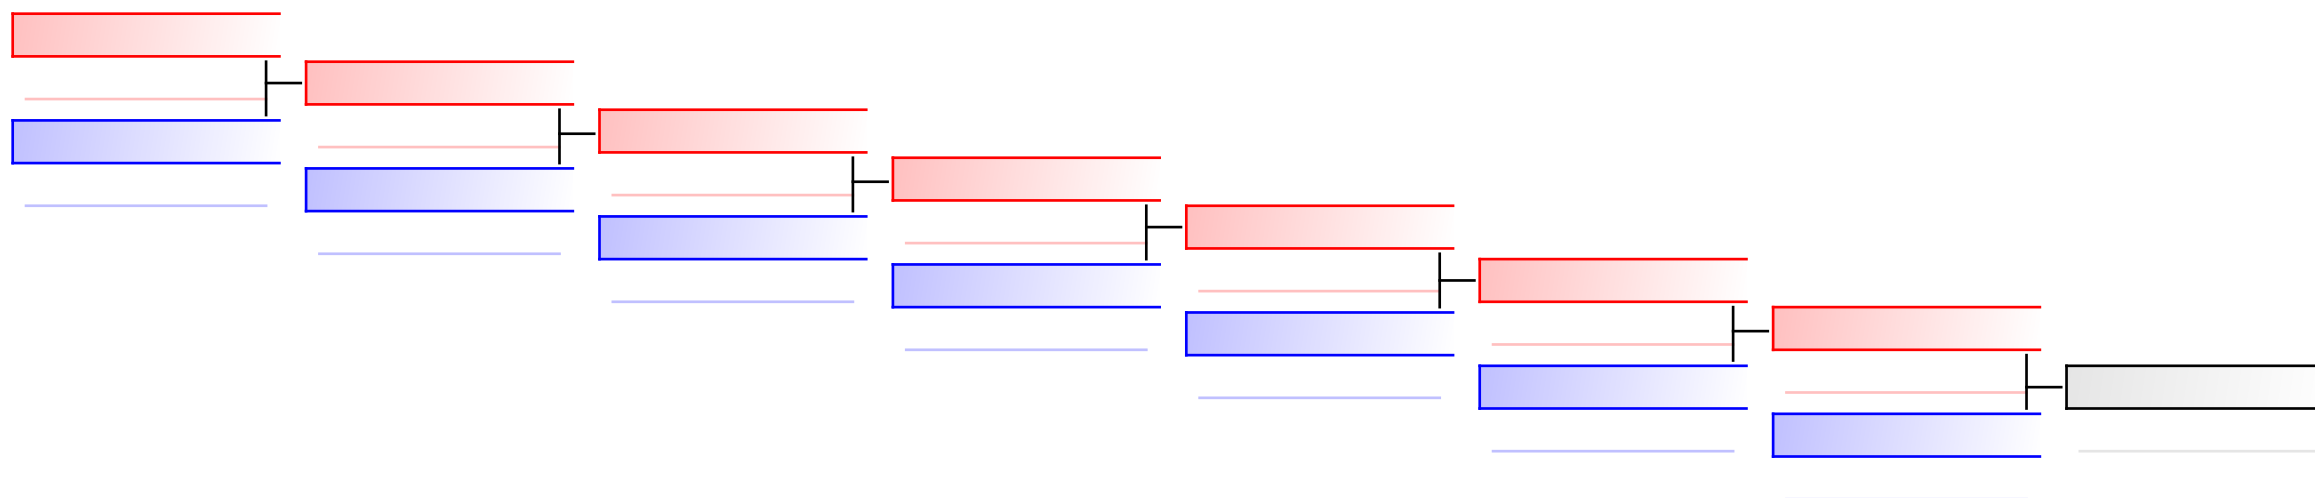

TROSTRUNDE: PF w female U13 7-12J.-32kg(1)