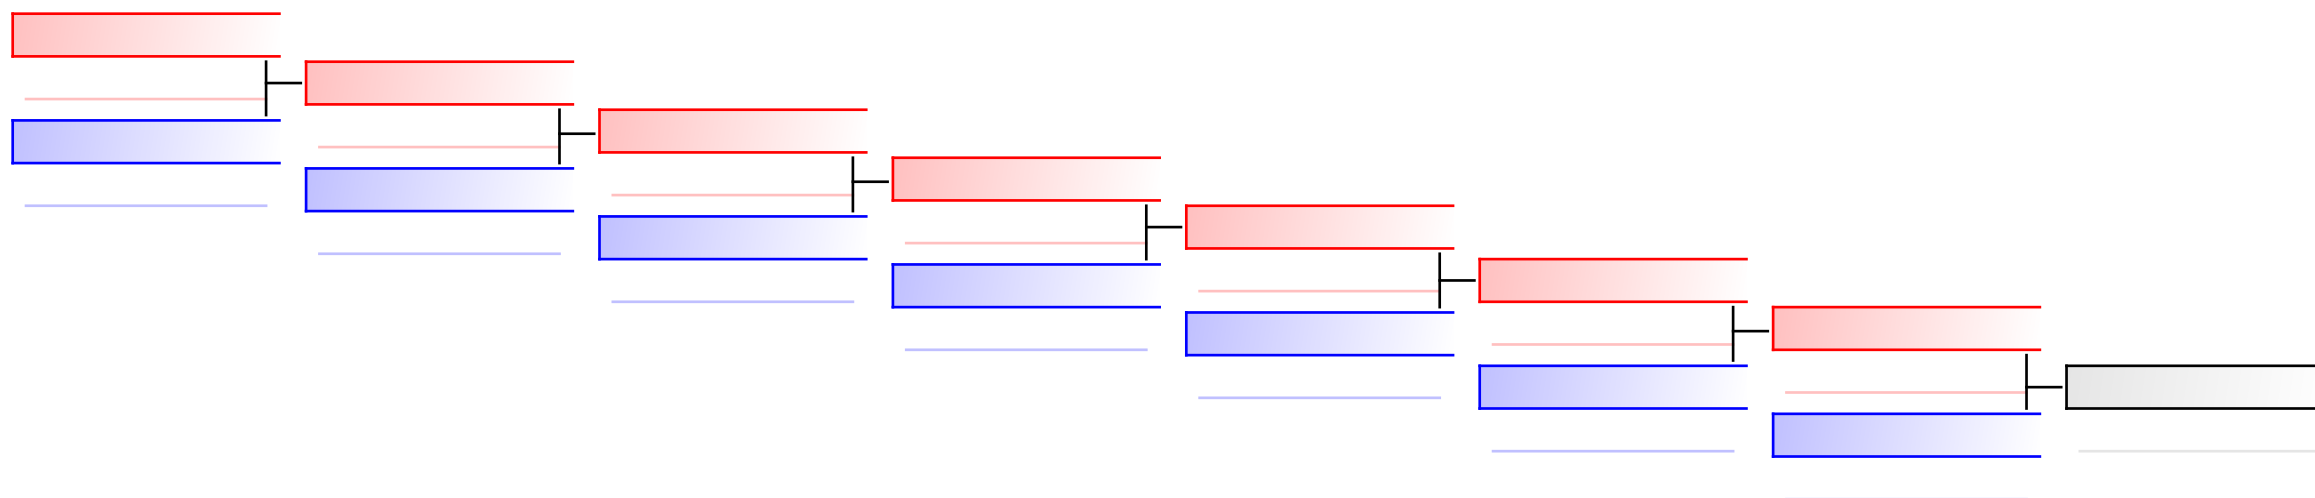

TROSTRUNDE: PF m male U18 13-17J.+69kg(1)