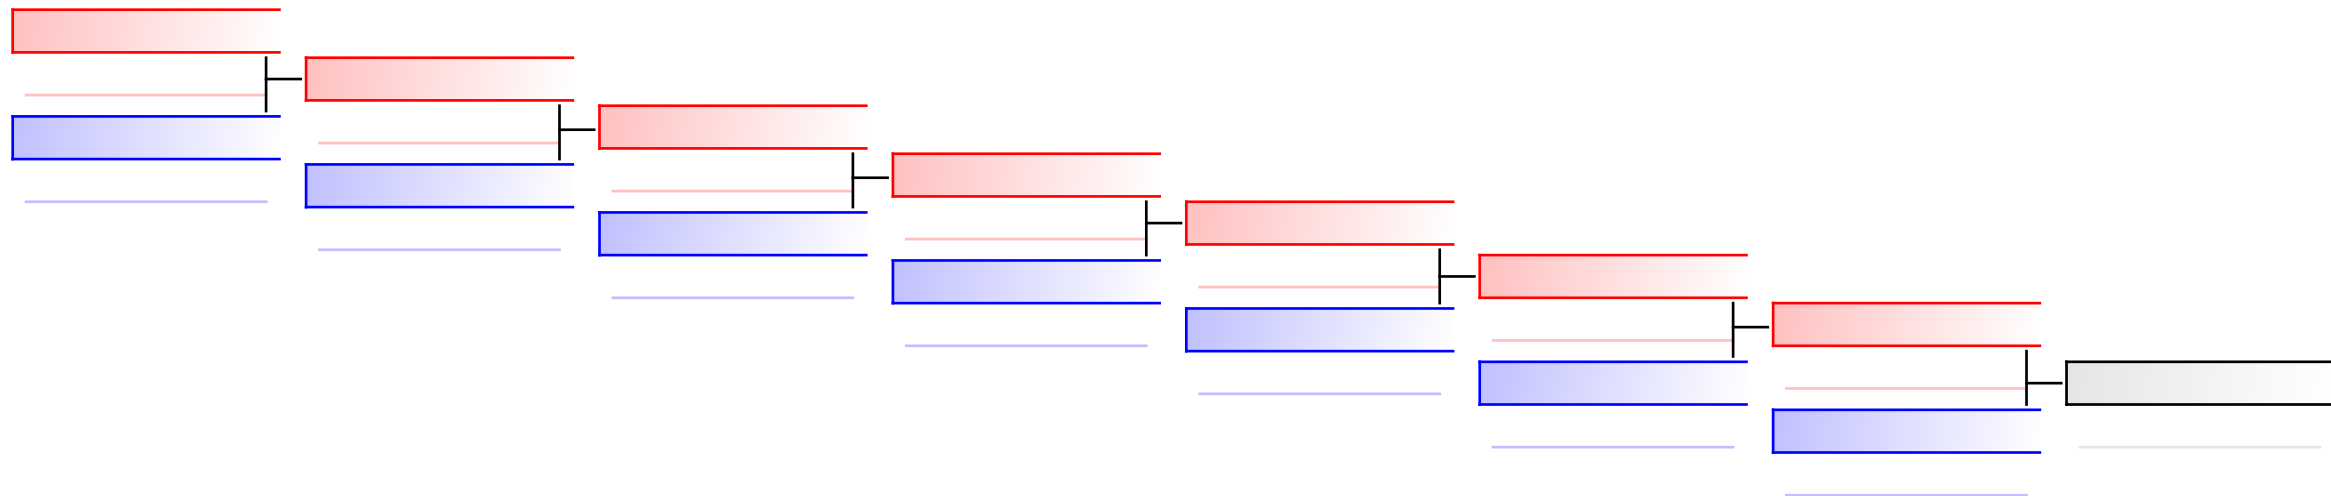

PF Grand Champion m male 16+ 16-40J.

Red Dragon Classics

(c)sportdata GmbH & Co KG 2000-2015(2015-05-20 19:21) v 8.4.0 build 1 Lizenz: SDIL Sportdata Internal License (expire 2016-01-01)

Ring
1

Pool
1

TROSTRUNDE: PF Grand Champion m male 16+ 16-40J.(1)