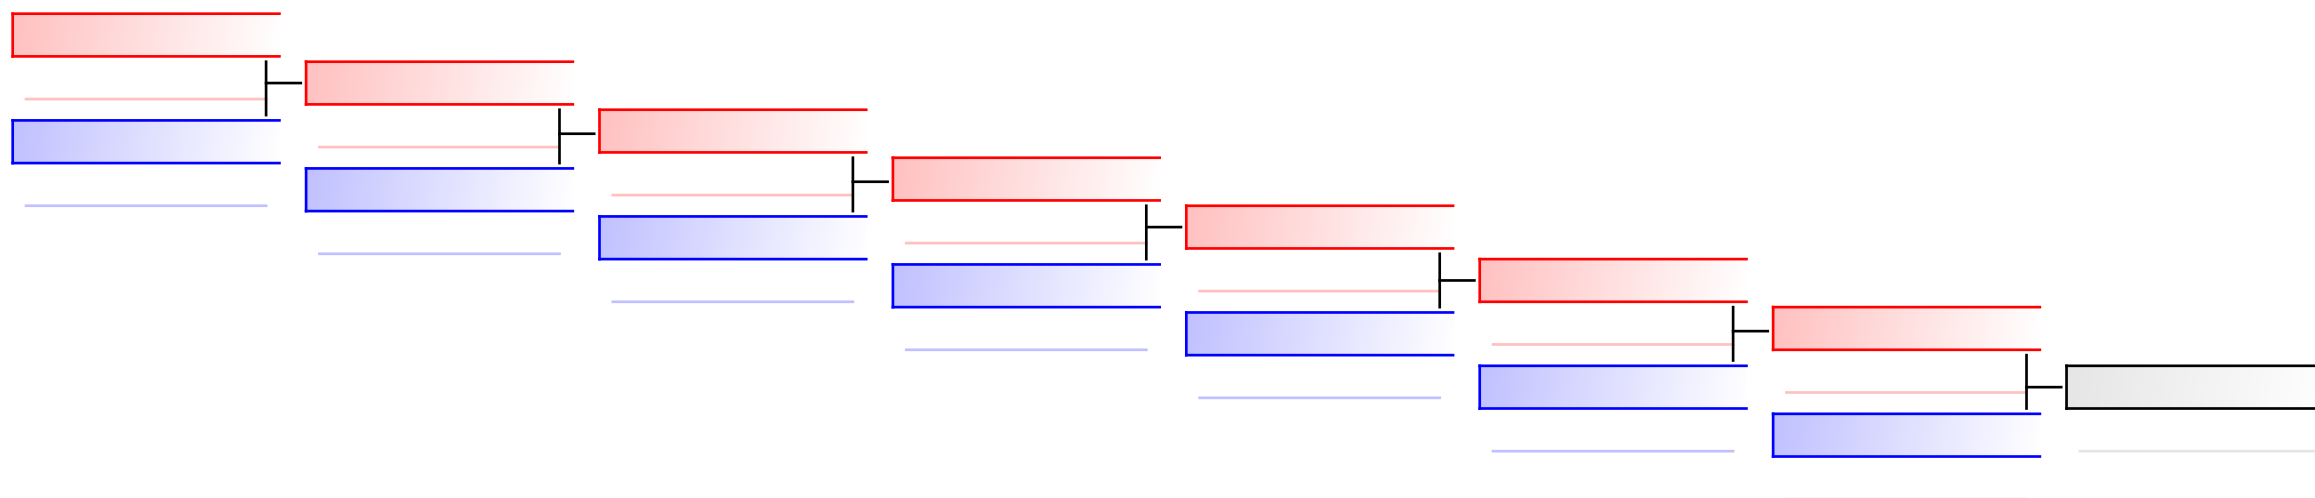

TROSTRUNDE: PF m male U13 7-12J.-28kg(1)