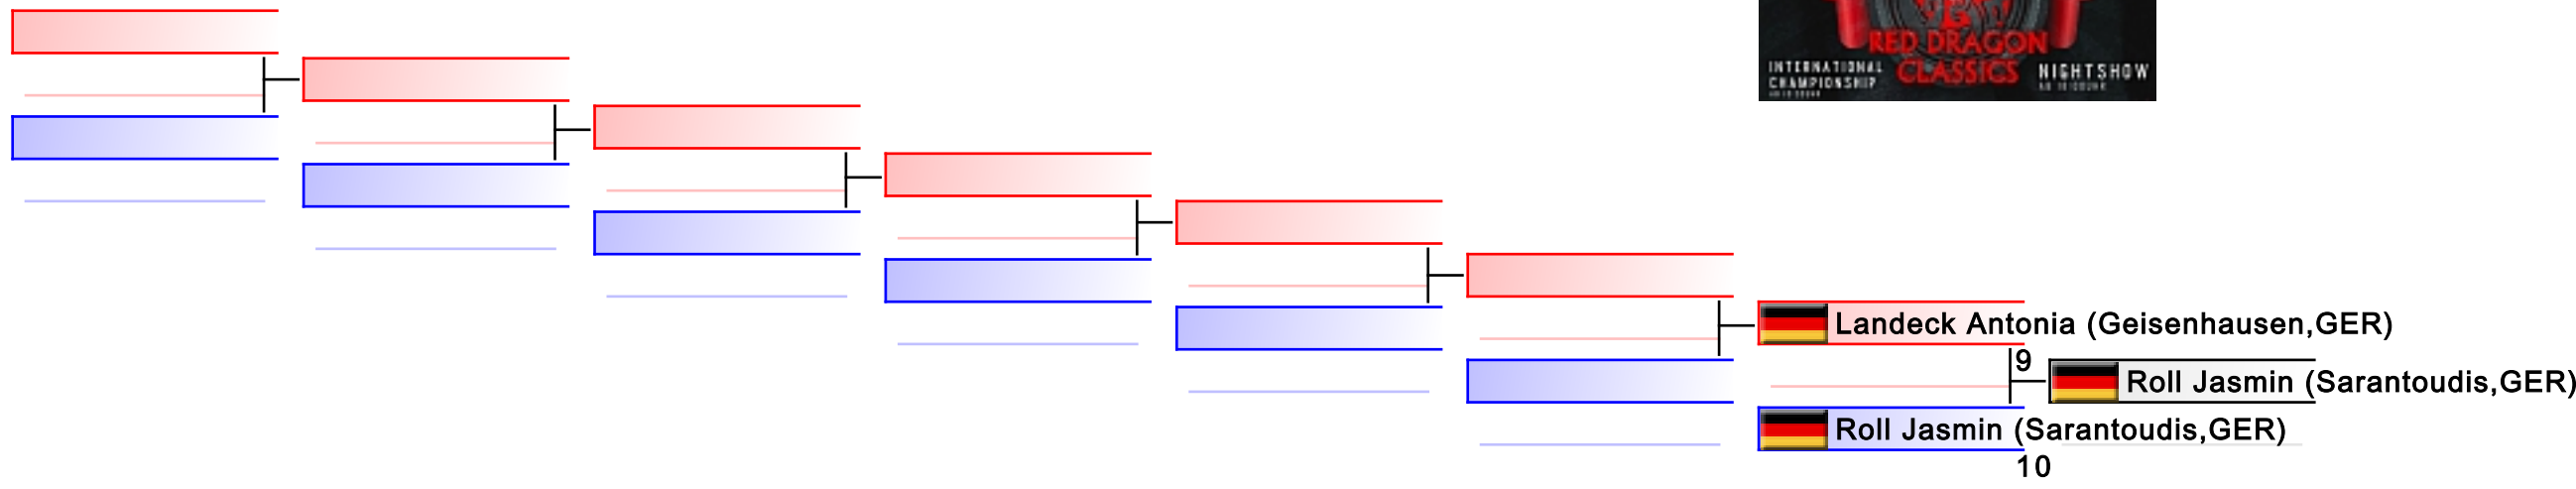

PF w female U13 7-12J.-32kg

Red Dragon Classics

(c)sportdata GmbH & Co KG 2000-2015(2015-05-20 19:21) v 8.4.0 build 1 Lizenz: SDIL Sportdata Internal License (expire 2016-01-01)

Ring
2

Pool
1