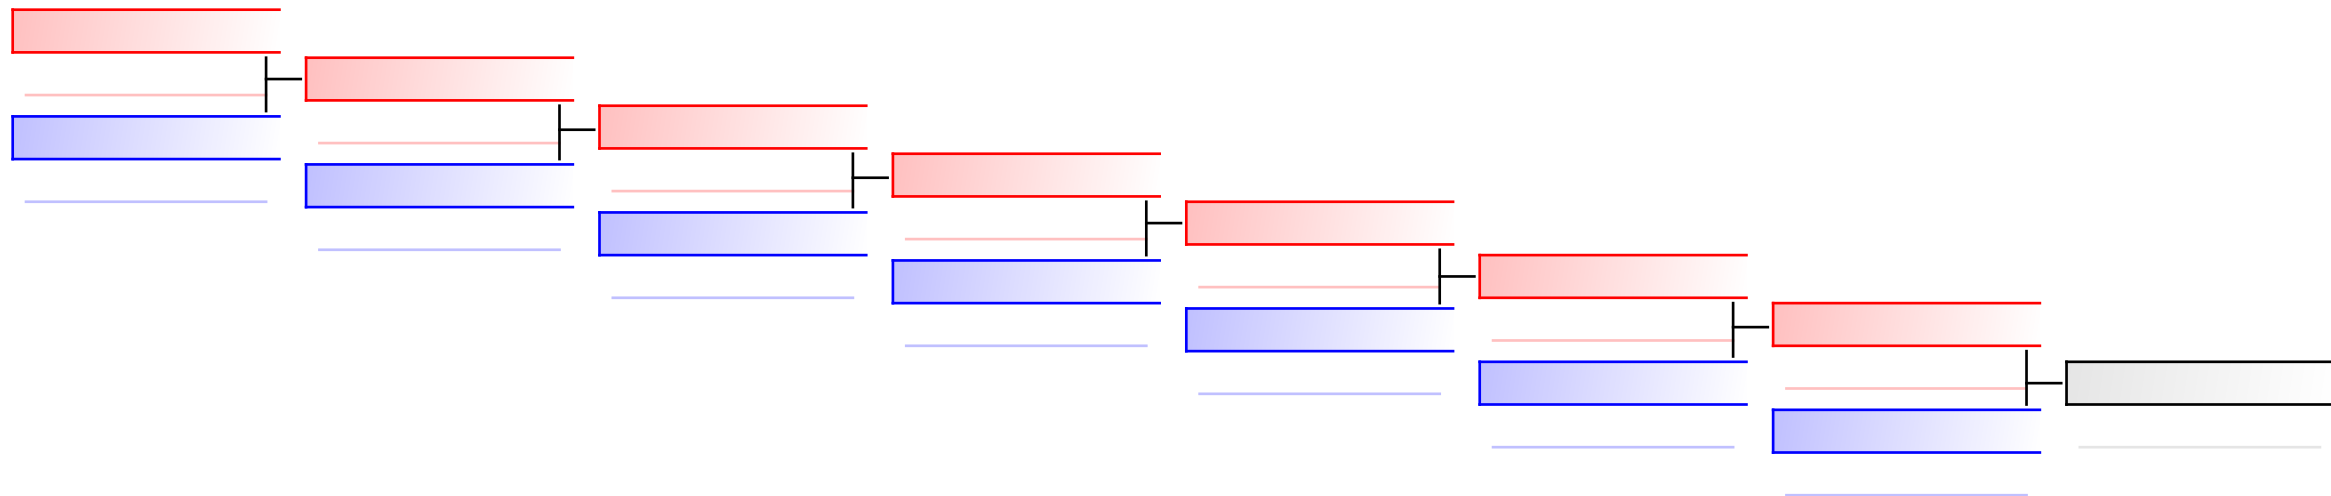

PF Newcomer m male U10 5-9J.+25kg

Red Dragon Classics

Ring
4

Pool
1

(c)sportdata GmbH & Co KG 2000-2015(2015-05-20 19:21) v 8.4.0 build 1 Lizenz: SDIL Sportdata Internal License (expire 2016-01-01)

TROSTRUNDE: PF Newcomer m male U10 5-9J.+25kg(1)