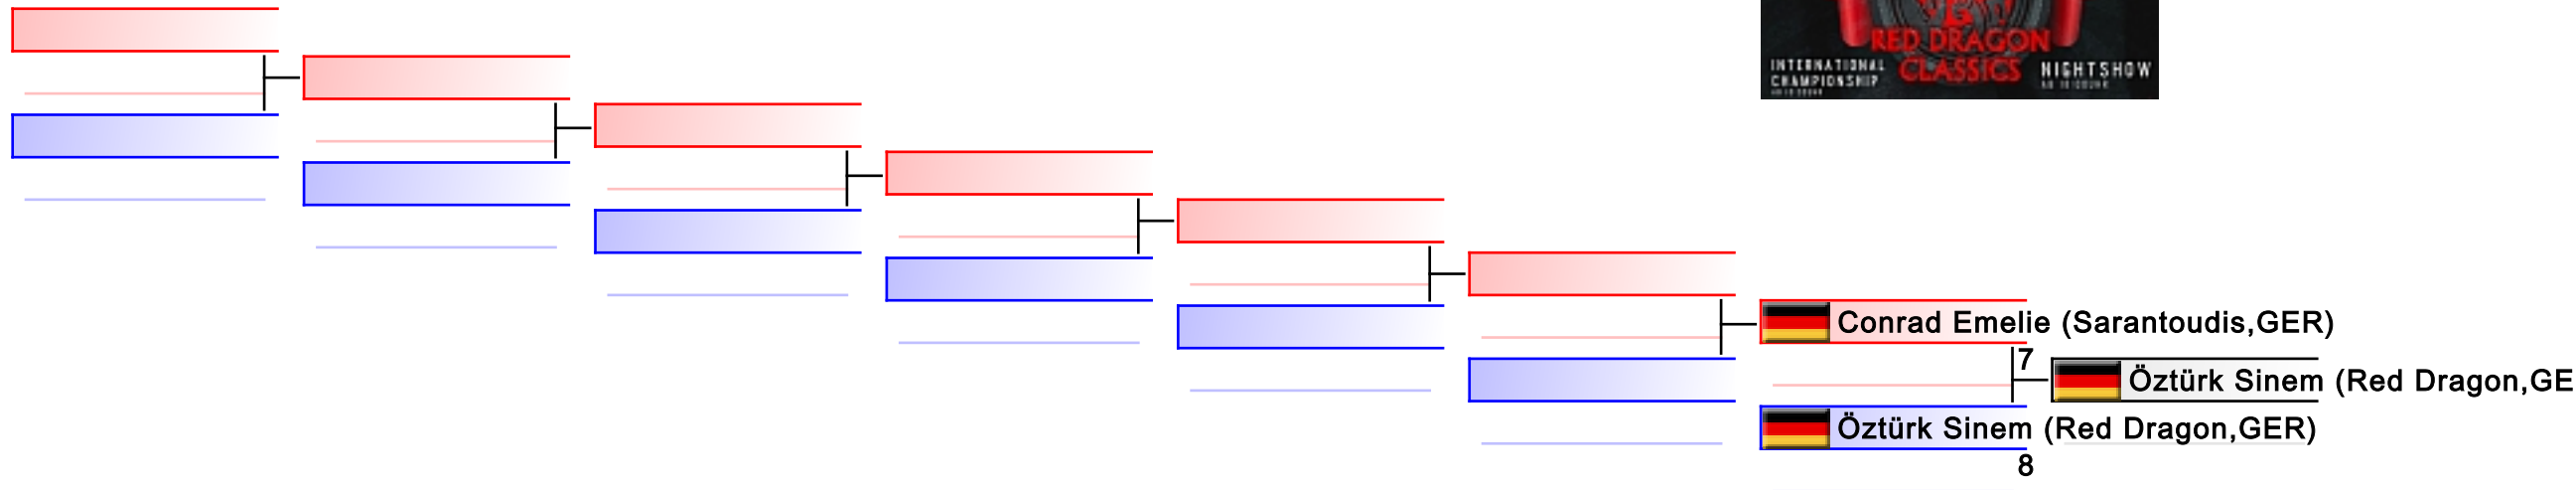

PF w female U13 7-12J.+47kg

Red Dragon Classics

(c)sportdata GmbH & Co KG 2000-2015(2015-05-20 19:21) v 8.4.0 build 1 Lizenz: SDIL Sportdata Internal License (expire 2016-01-01)

Ring
2

Pool
1