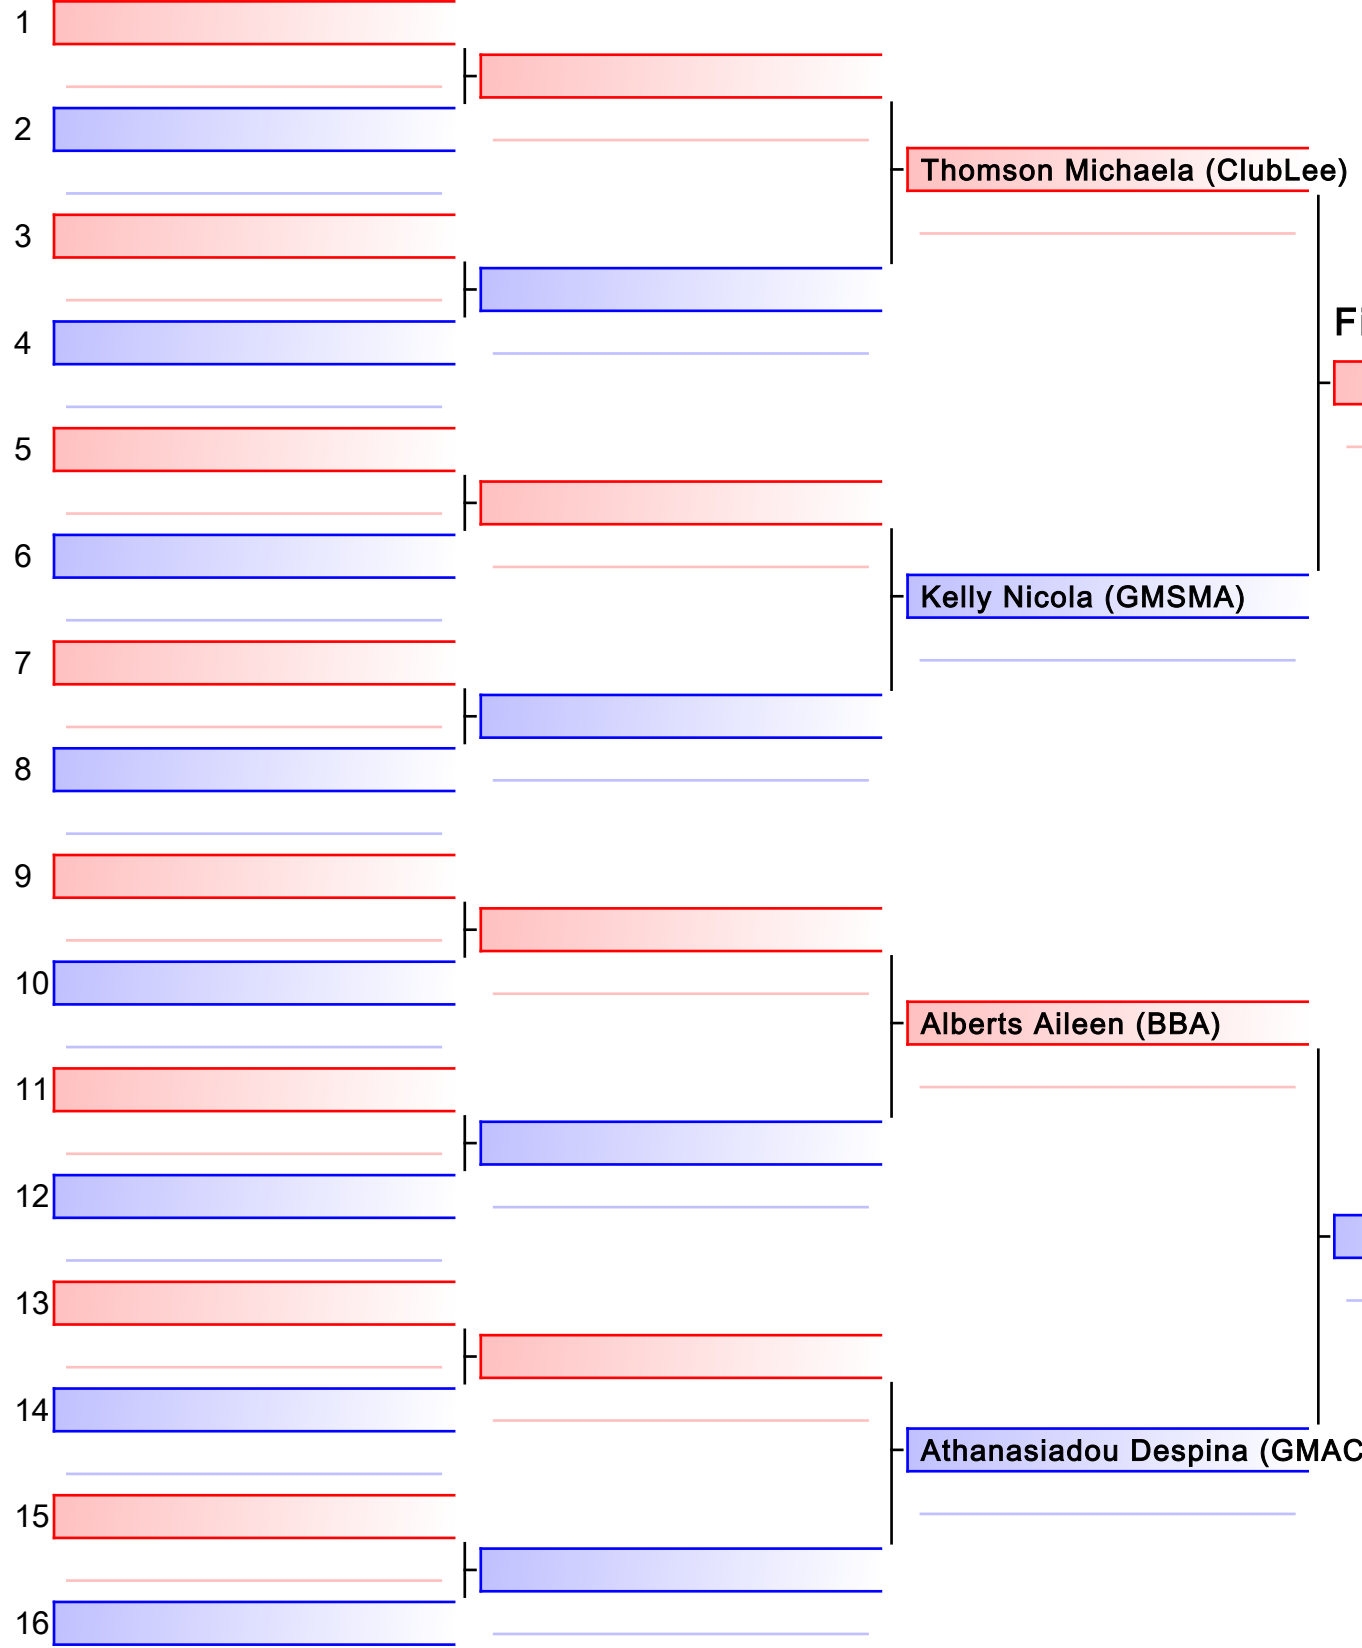

P24b PATTERN Combined Senior F 18 yrs and over Blue-Red +4 kyu

North East Challenge Cup 2018, Aberdeen Sports Village, Linksfield Road, Aberdeen, AB24 5RU, SCO

Ring

Pool
1/1

Final

[Original]

Referees:			