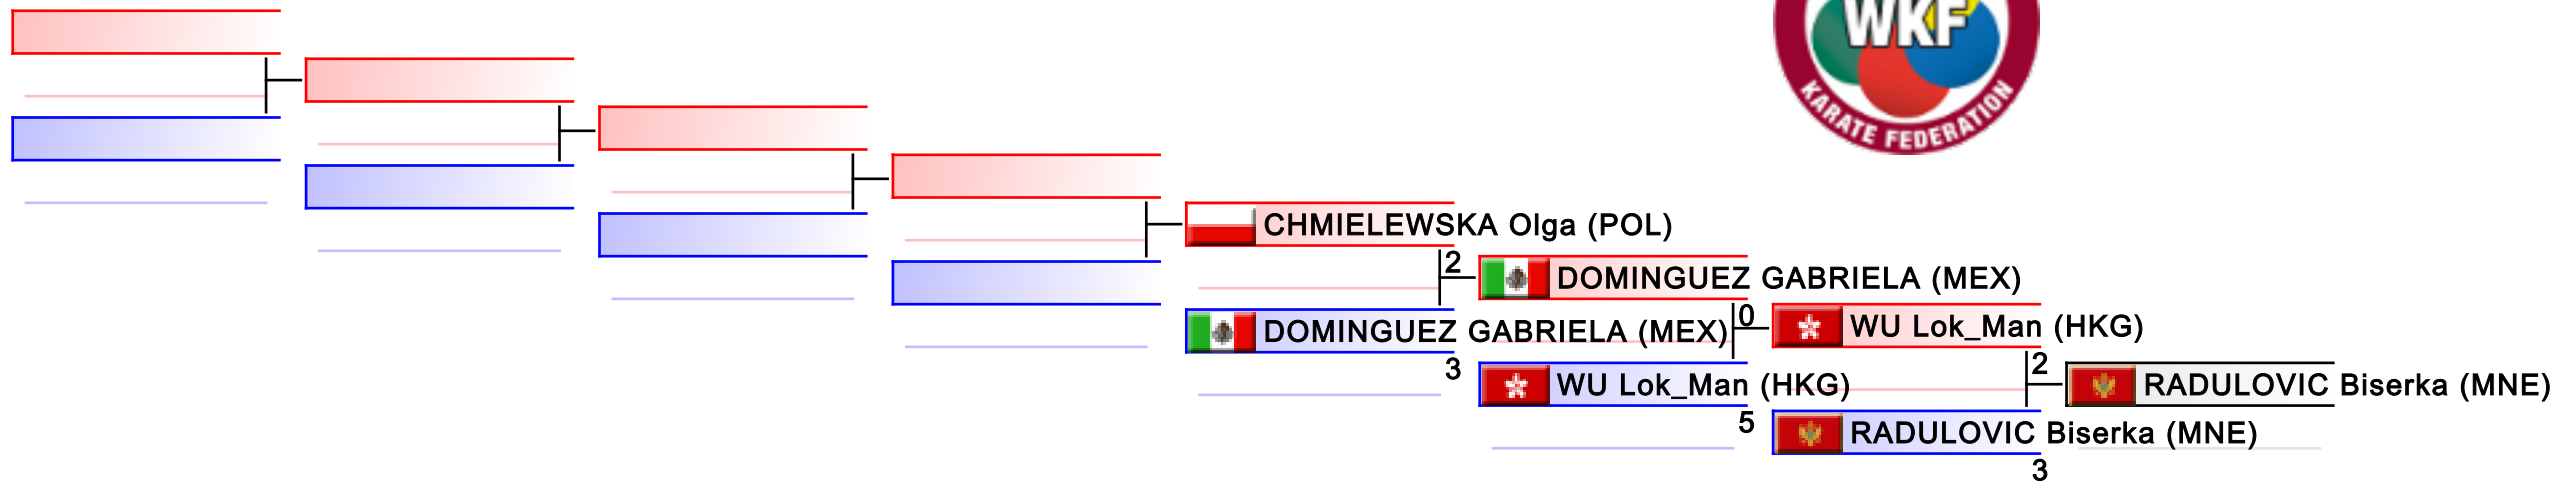

Female Kata

2014 World University Karate Championship

(c)sportdata GmbH & Co KG 2000-2014(2014-06-23 07:57) -WKF Approved- v 8.0.0 build 2 License: SDI001 Sportdata Event Technology (expire 2014-09-07)

Tatami
2

Pool
1