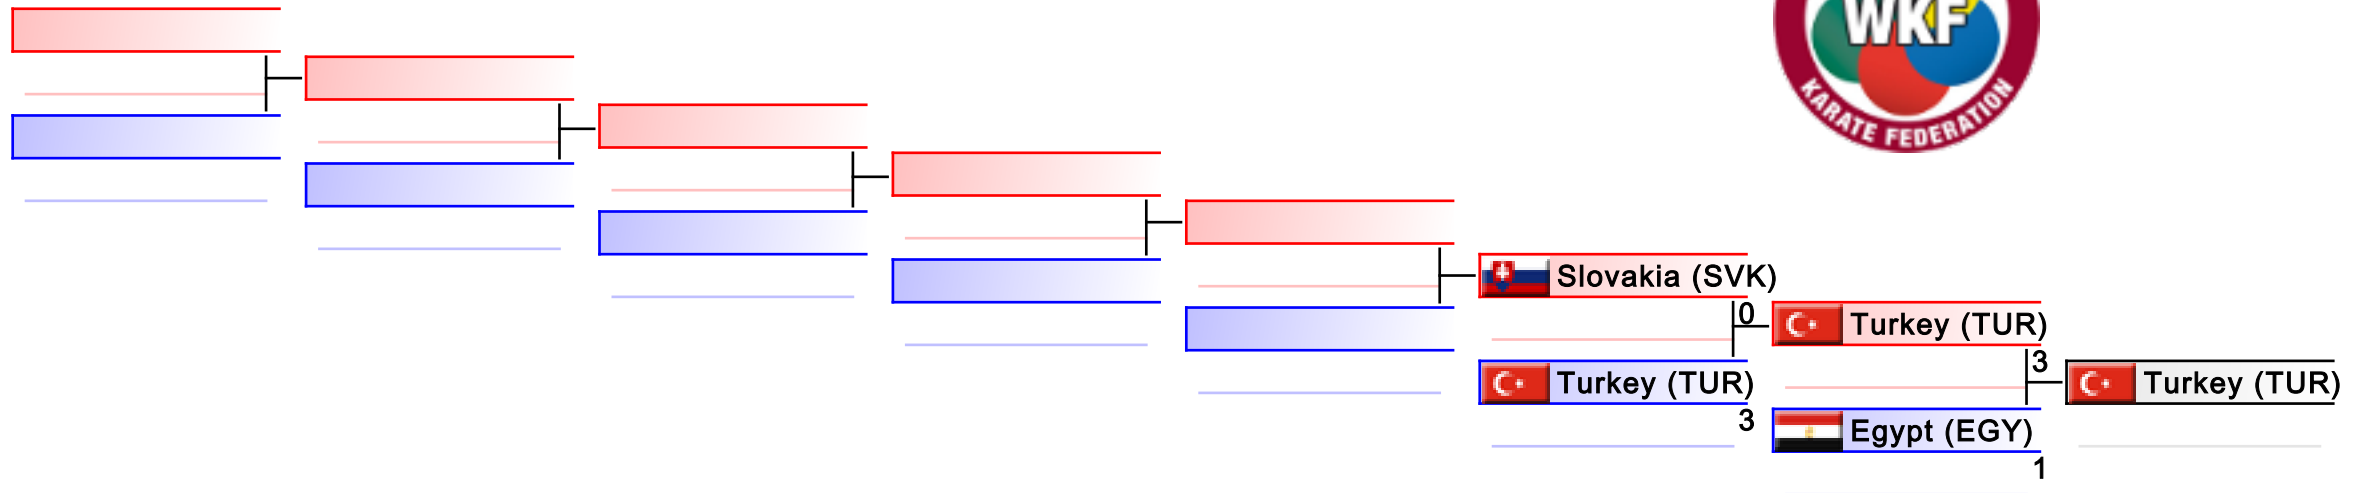

Male Team Kumite

2014 World University Karate Championship

(c)sportdata GmbH & Co KG 2000-2014(2014-06-23 07:57) -WKF Approved- v 8.0.0 build 2 License: SDI001 Sportdata Event Technology (expire 2014-09-07)

Tatami

Pool
1