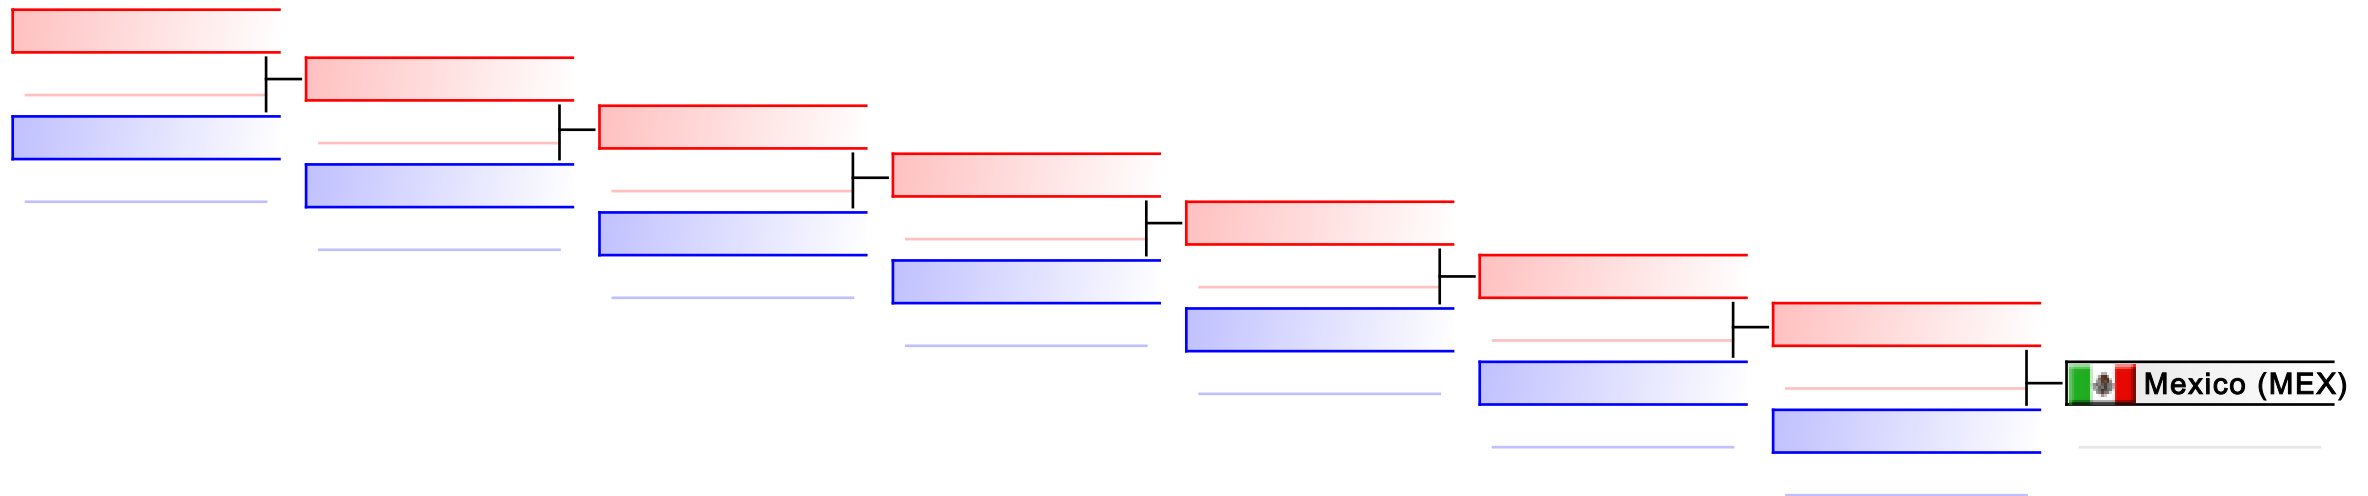

REPECHAGE: Female Team Kata(1)