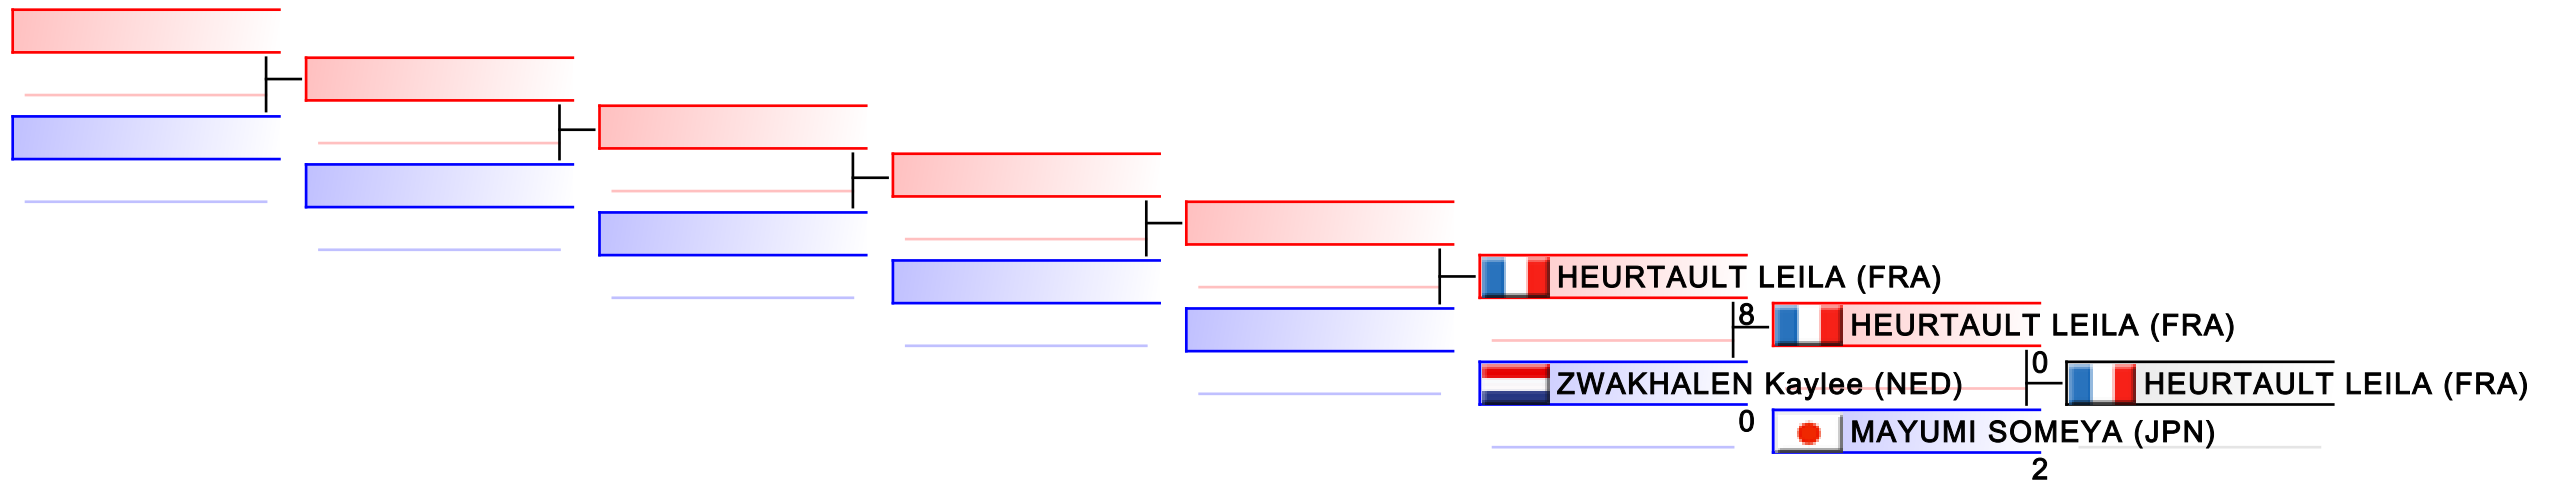

REPECHAGE: Female Kumite -61 Kg(1)