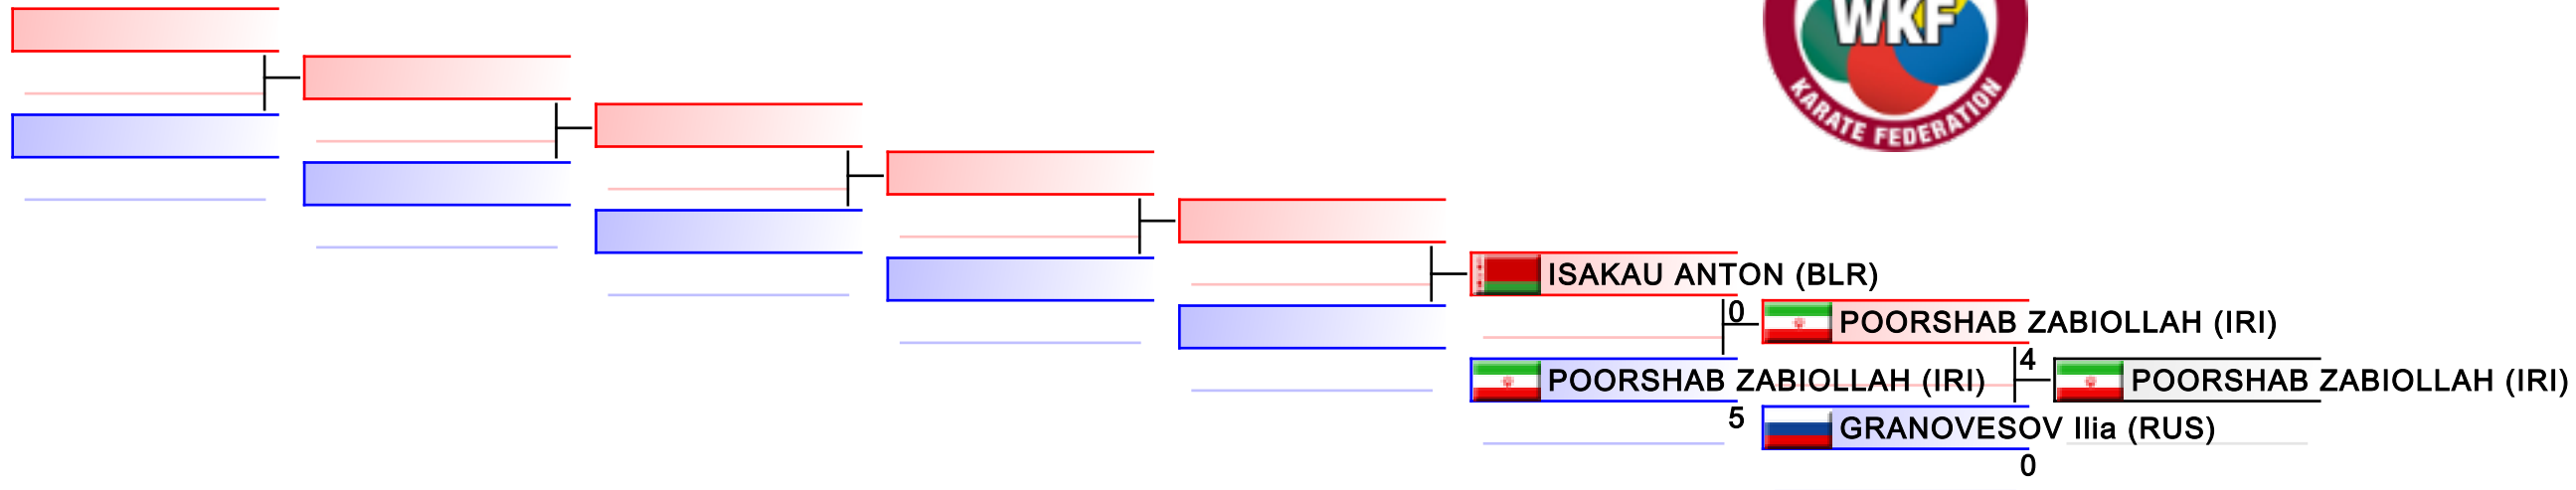

(c)sportdata GmbH & Co KG 2000-2014(2014-06-23 07:57) -WKF Approved- v 8.0.0 build 2 License: SDI001 Sportdata Event Technology (expire 2014-09-07)

Tatami
2

Pool
1

REPECHAGE: Male Kumite -75 Kg(1)

Referees:							
-----------	--	--	--	--	--	--	--