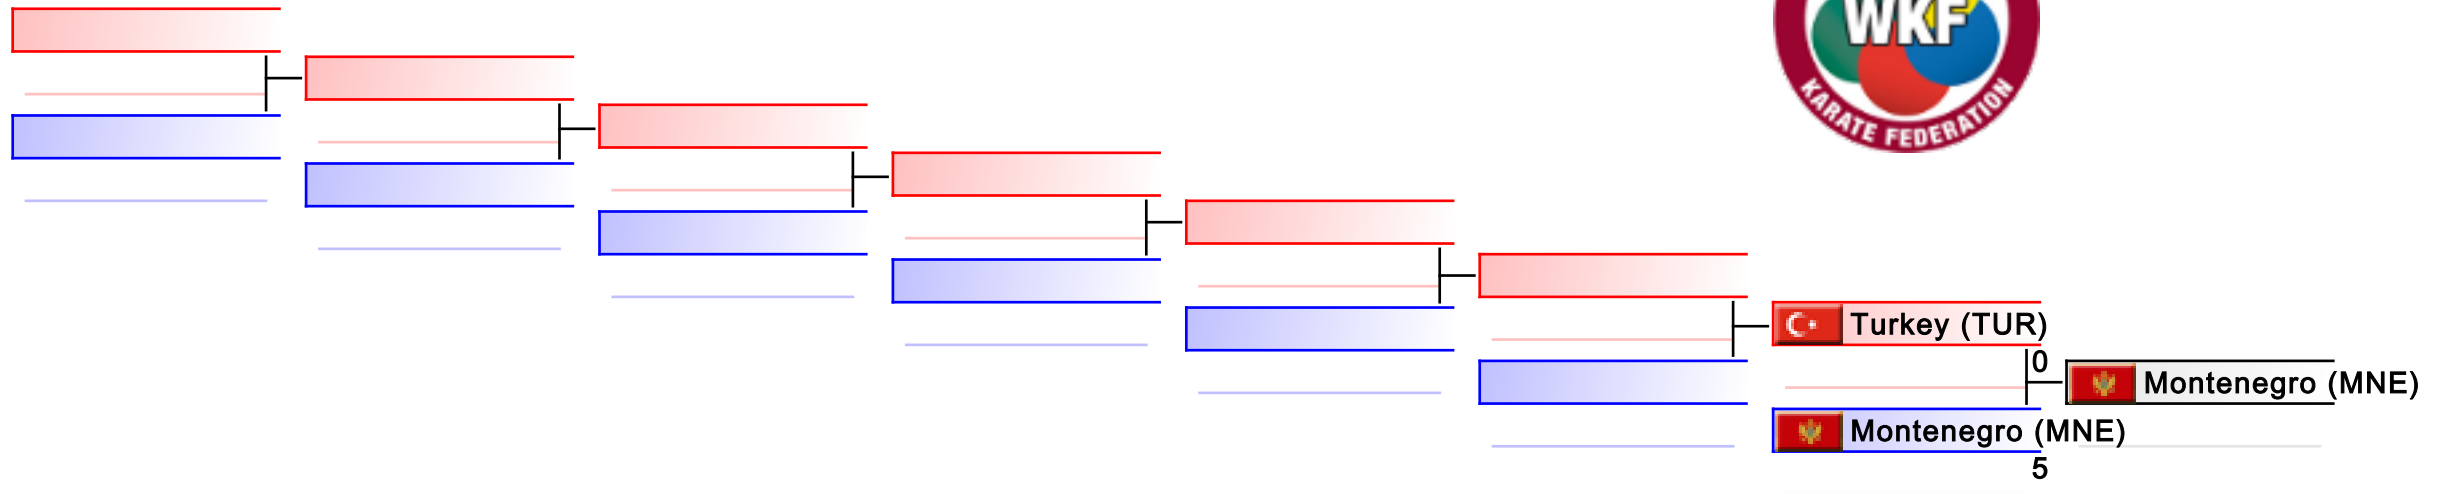

REPECHAGE: Female Team Kata(1)

Referees: