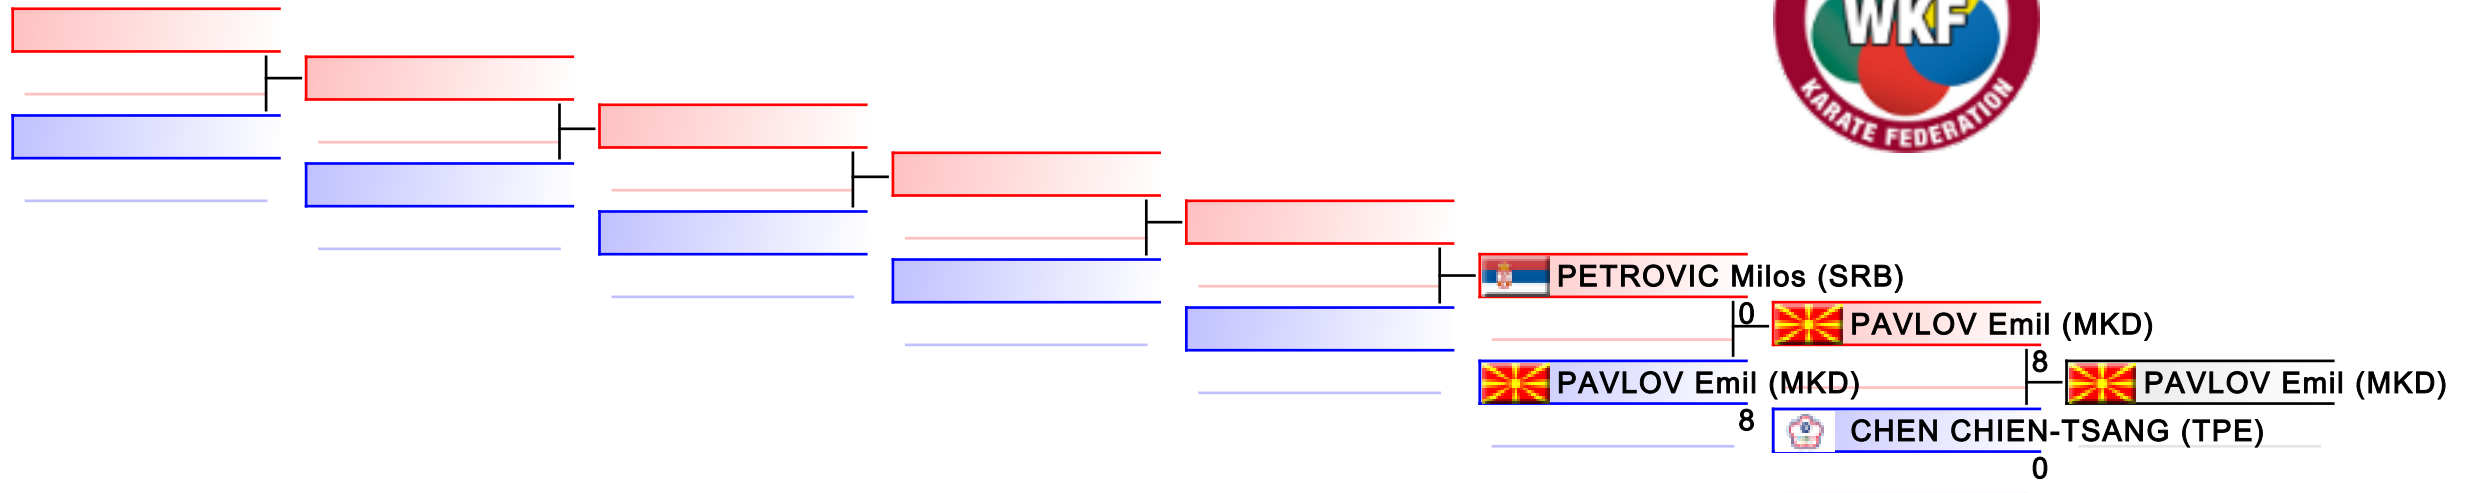

Male Kumite -60 Kg

2014 World University Karate Championship

(c)sportdata GmbH & Co KG 2000-2014(2014-06-23 07:57) -WKF Approved- v 8.0.0 build 2 License: SDI001 Sportdata Event Technology (expire 2014-09-07)

Tatami
2

Pool
1