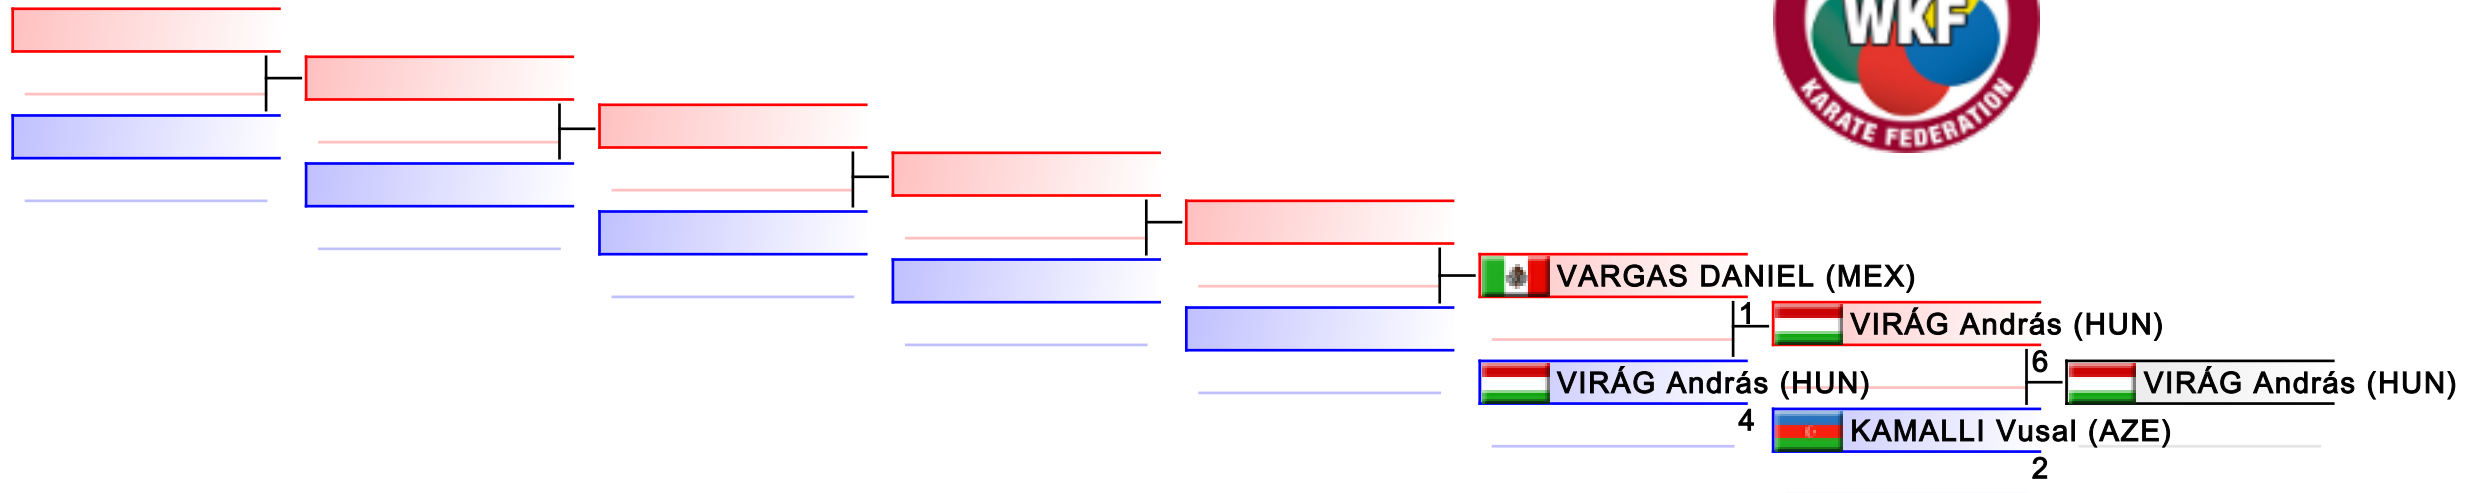

Male Kumite -75 Kg

2014 World University Karate Championship

(c)sportdata GmbH & Co KG 2000-2014(2014-06-23 07:57) -WKF Approved- v 8.0.0 build 2 License: SDI001 Sportdata Event Technology (expire 2014-09-07)

Tatami
2

Pool
1