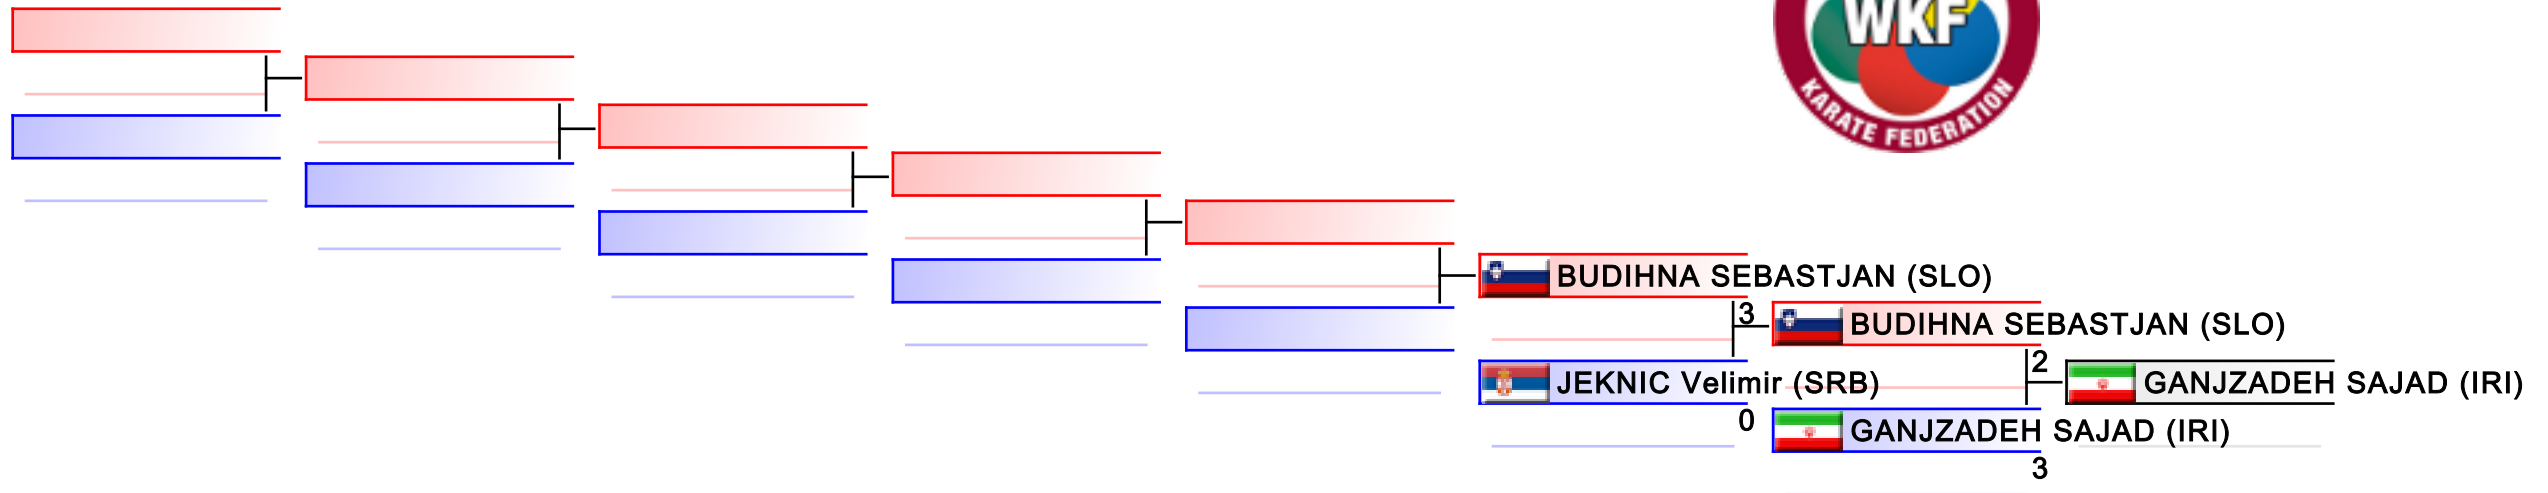

REPECHAGE: Male Kumite 84+ Kg(1)

Referees: