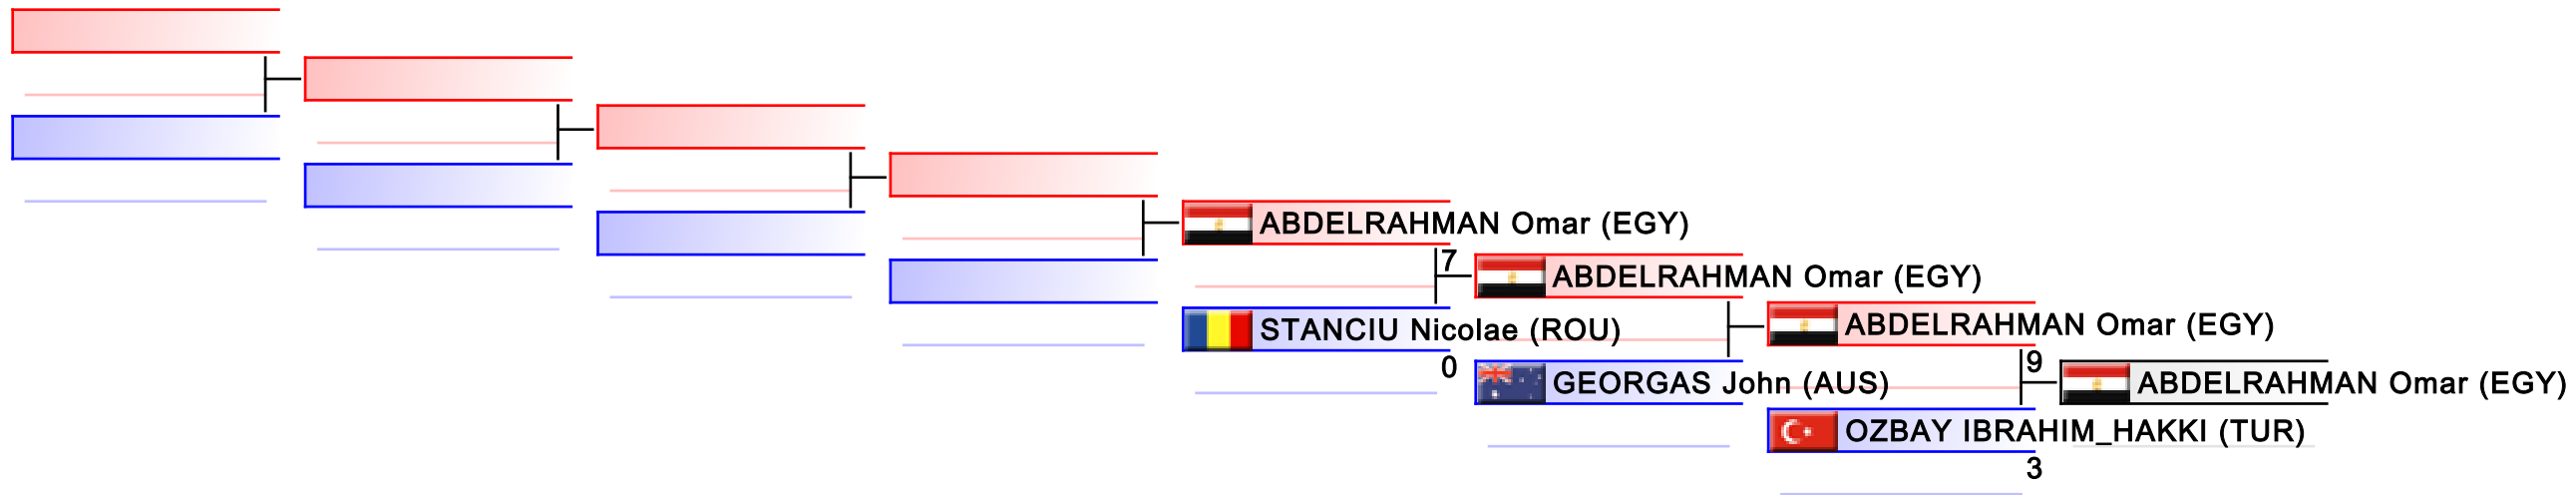

REPECHAGE: Male Kumite -75 Kg(1)