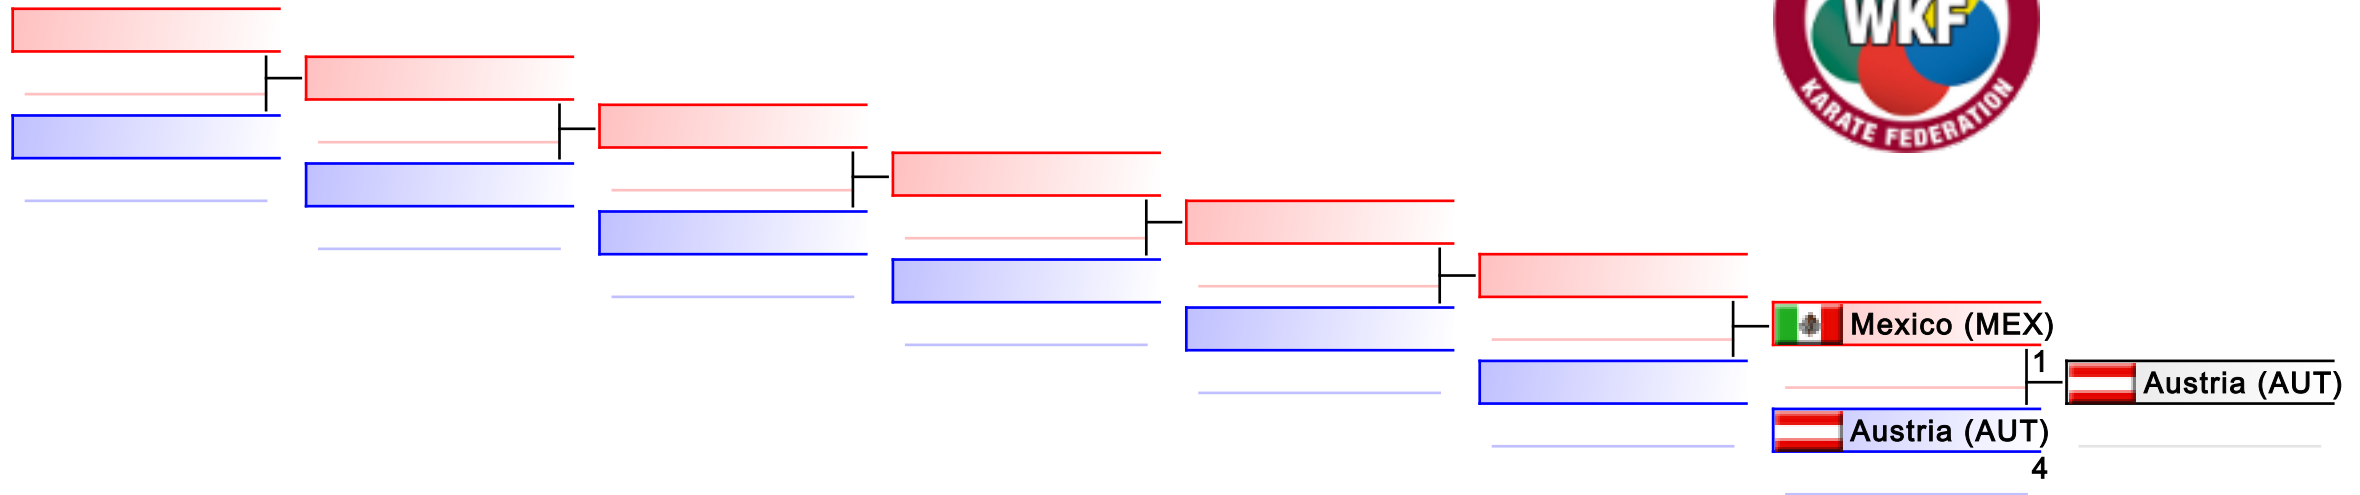

Male Team Kata

2014 World University Karate Championship

(c)sportdata GmbH & Co KG 2000-2014(2014-06-23 07:57) -WKF Approved- v 8.0.0 build 2 License: SDI001 Sportdata Event Technology (expire 2014-09-07)

Tatami
1

Pool
1