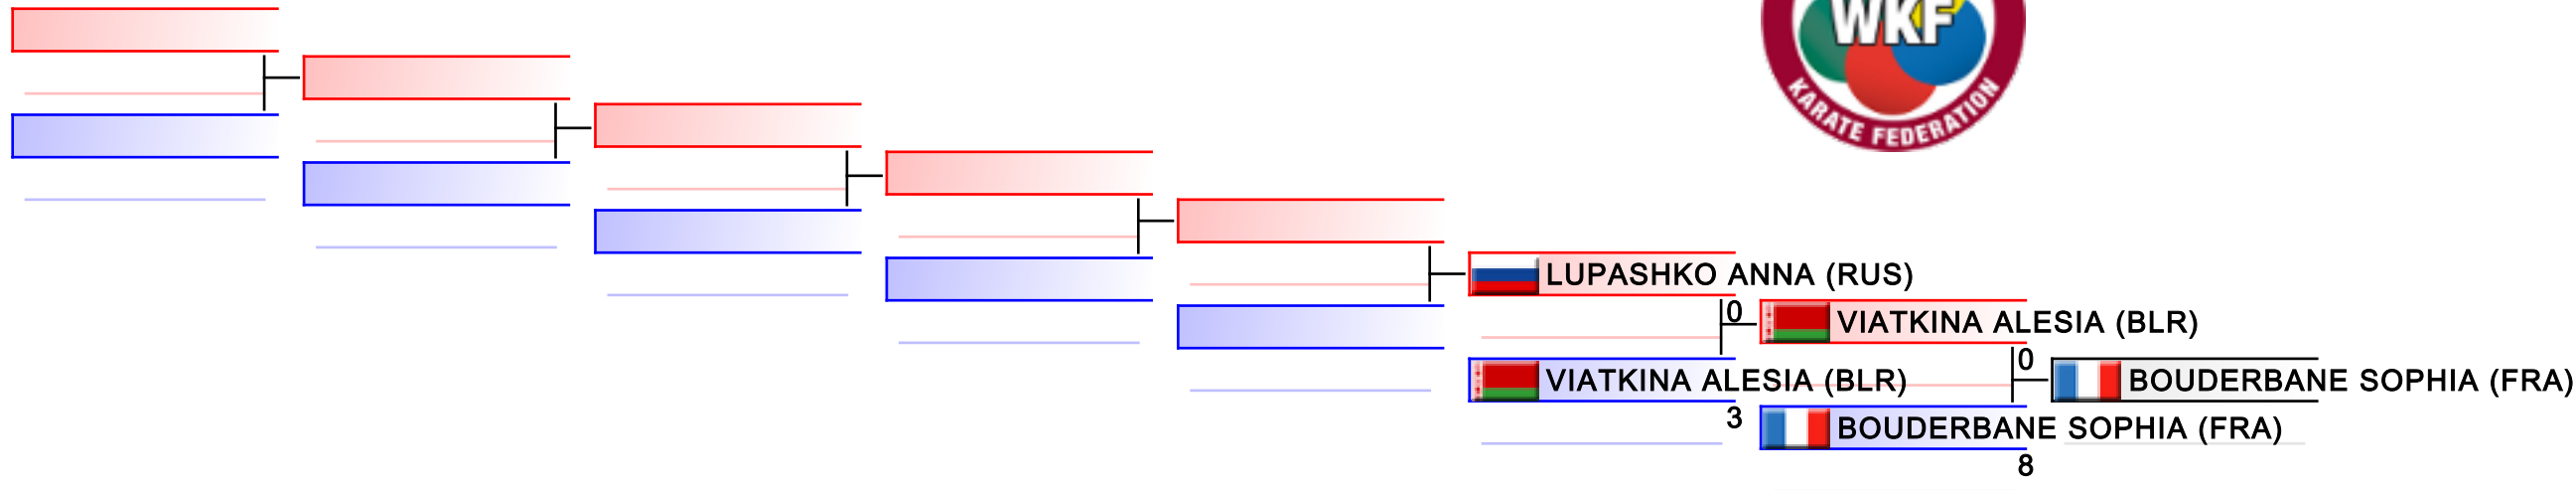

REPECHAGE: Female Kumite -50 Kg(1)

Referees: