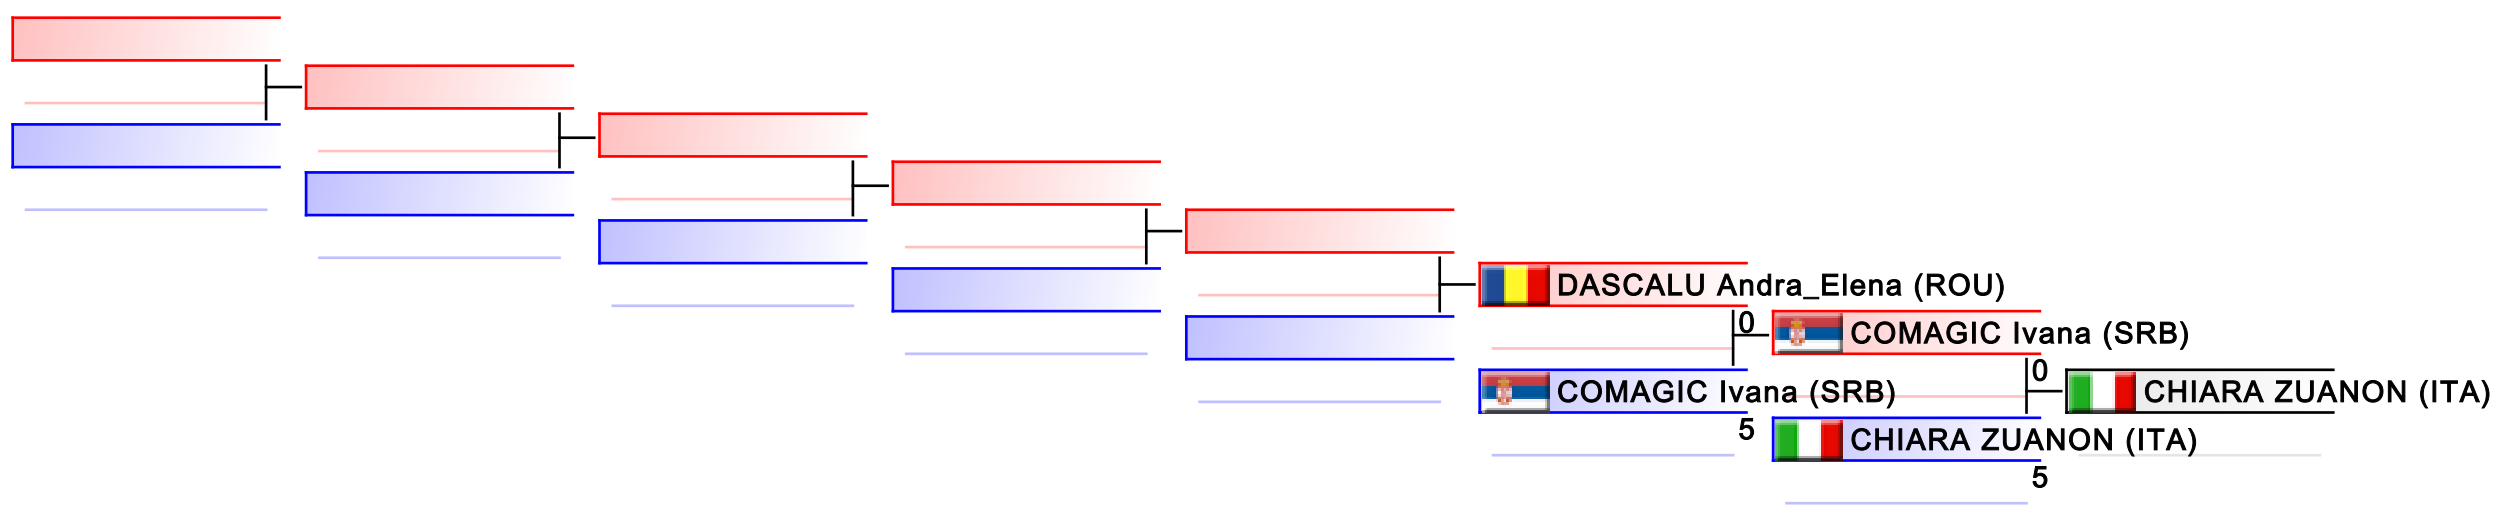

REPECHAGE: Female Kumite -68 Kg(1)