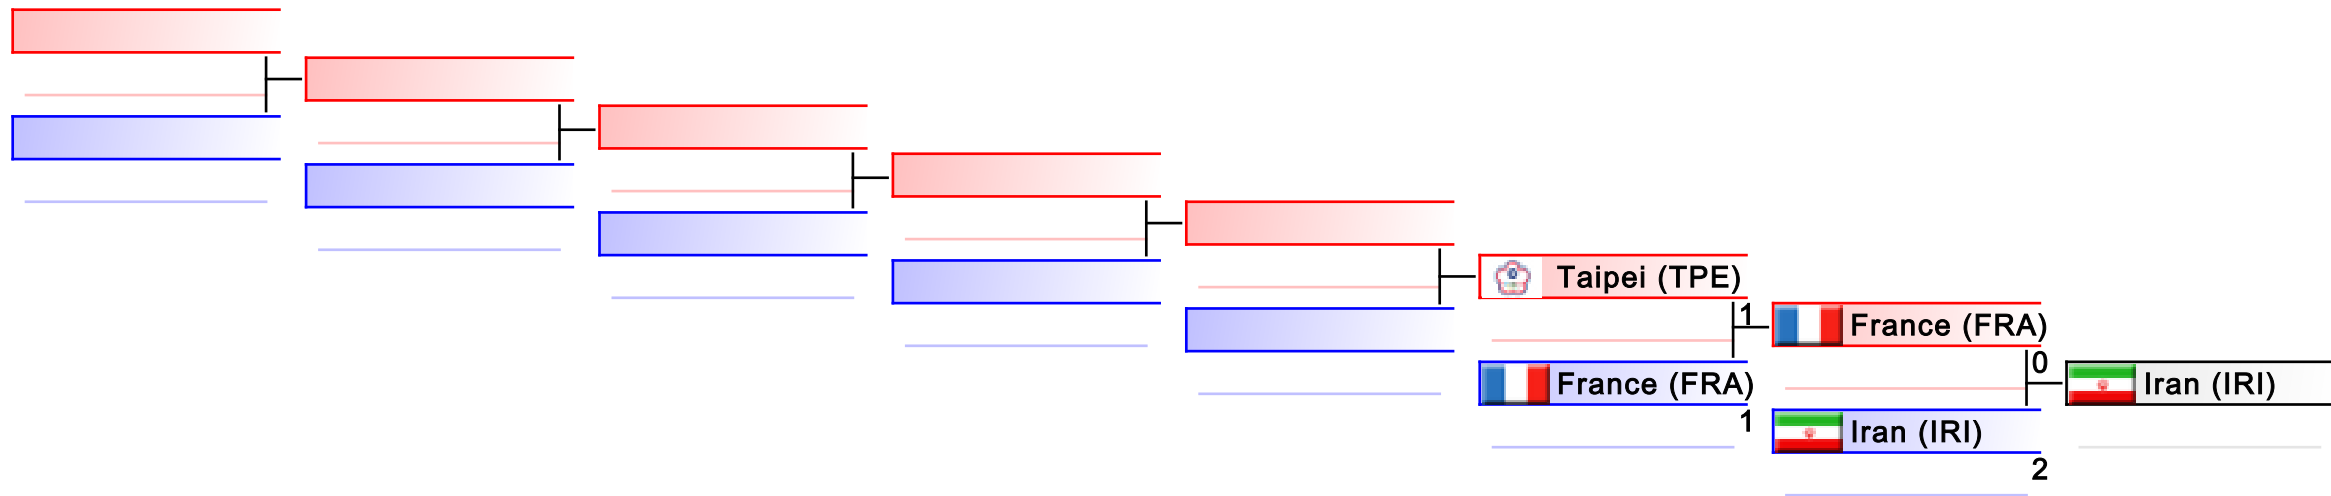

Tatami

Pool
1

REPECHAGE: Female Team Kumite(1)

Referees:							
-----------	--	--	--	--	--	--	--

Male Kata

2014 World University Karate Championship

(c)sportdata GmbH & Co KG 2000-2014(2014-06-23 07:57) -WKF Approved- v 8.0.0 build 2 License: SDI001 Sportdata Event Technology (expire 2014-09-07)