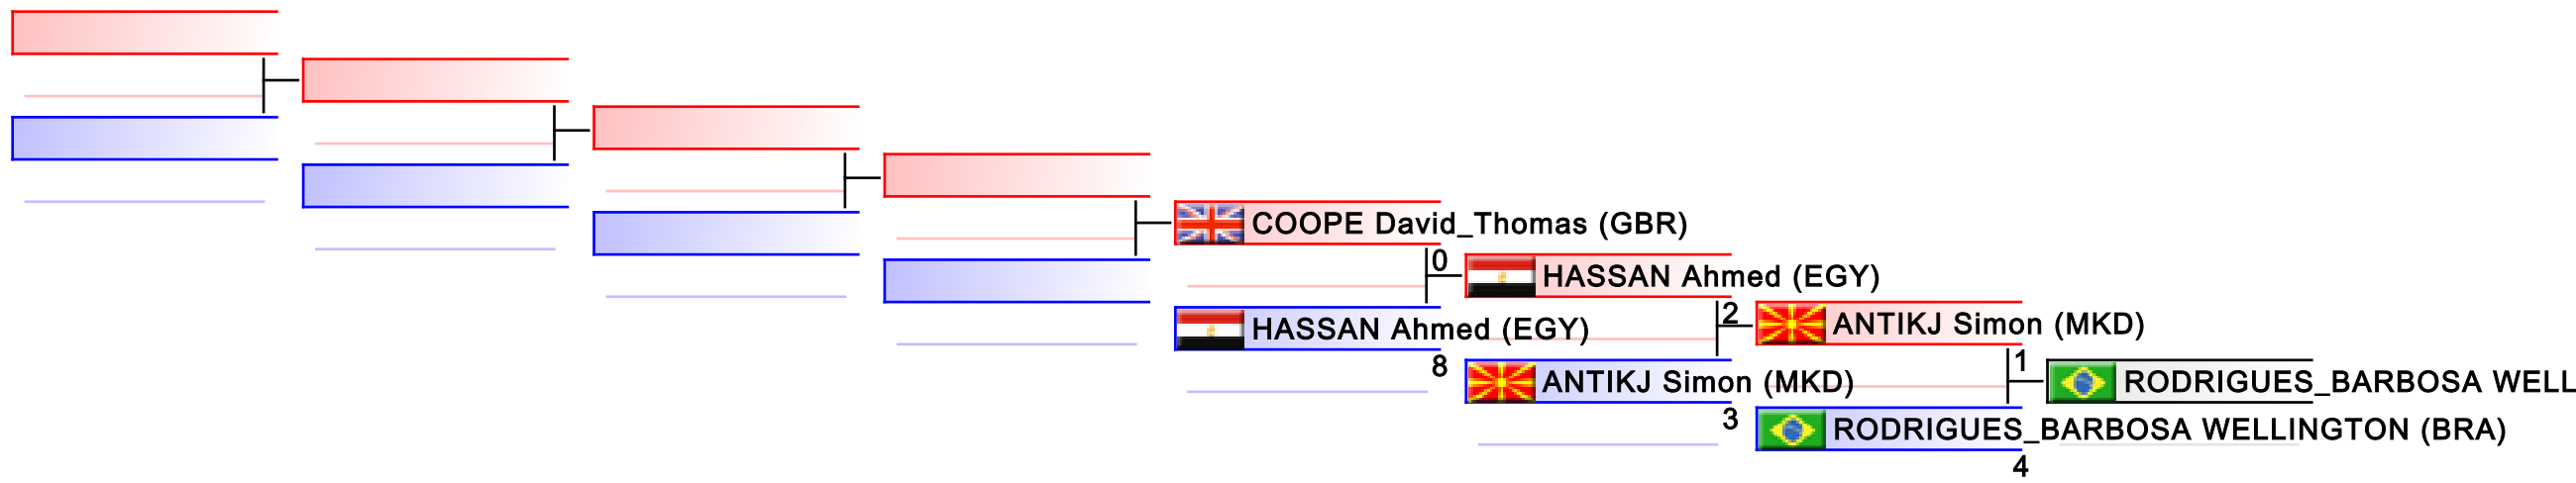

REPECHAGE: Male Kumite 84+ Kg(1)