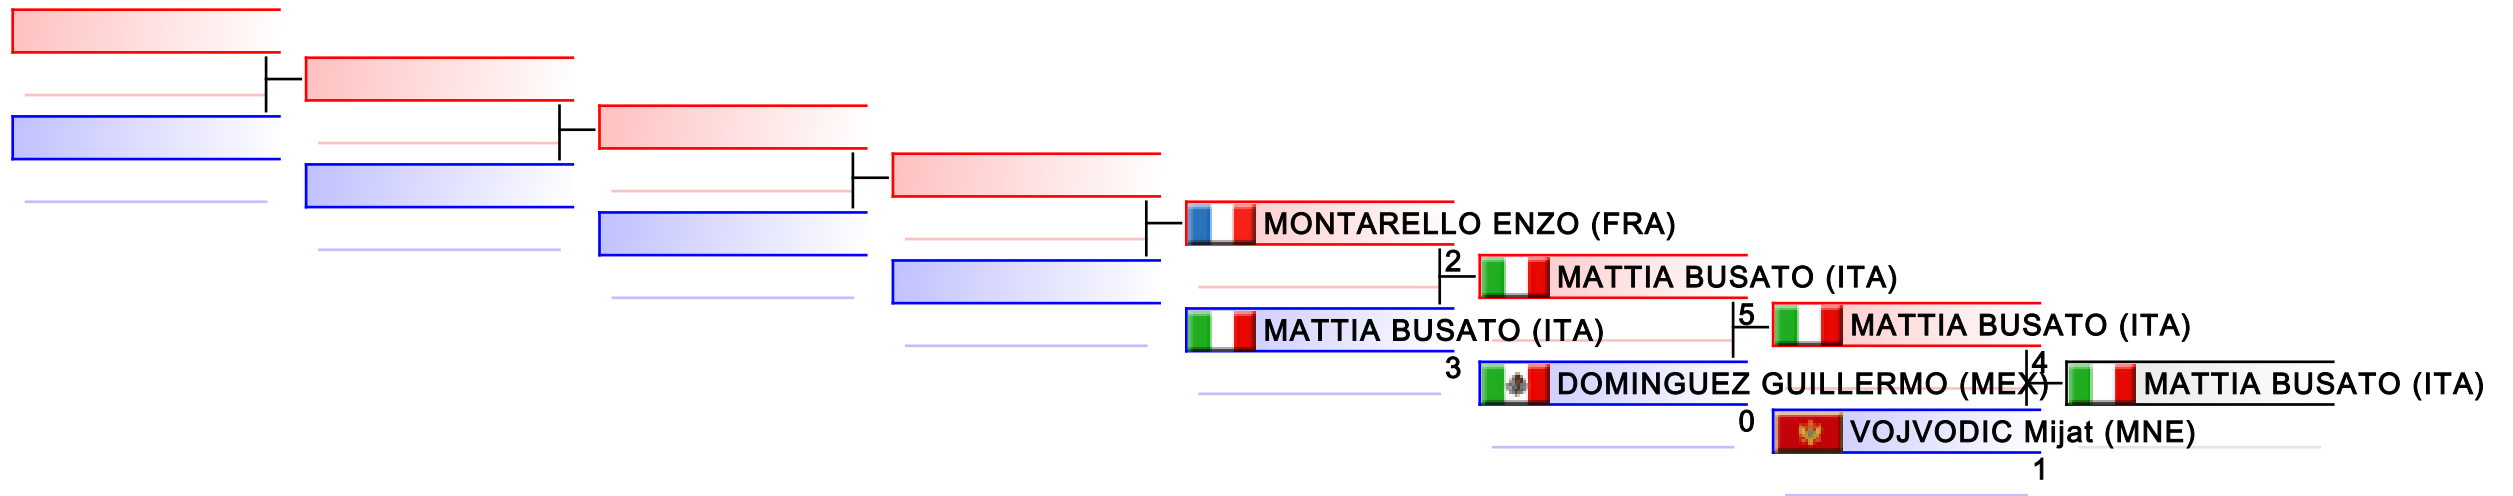

REPECHAGE: Male Kata(1)