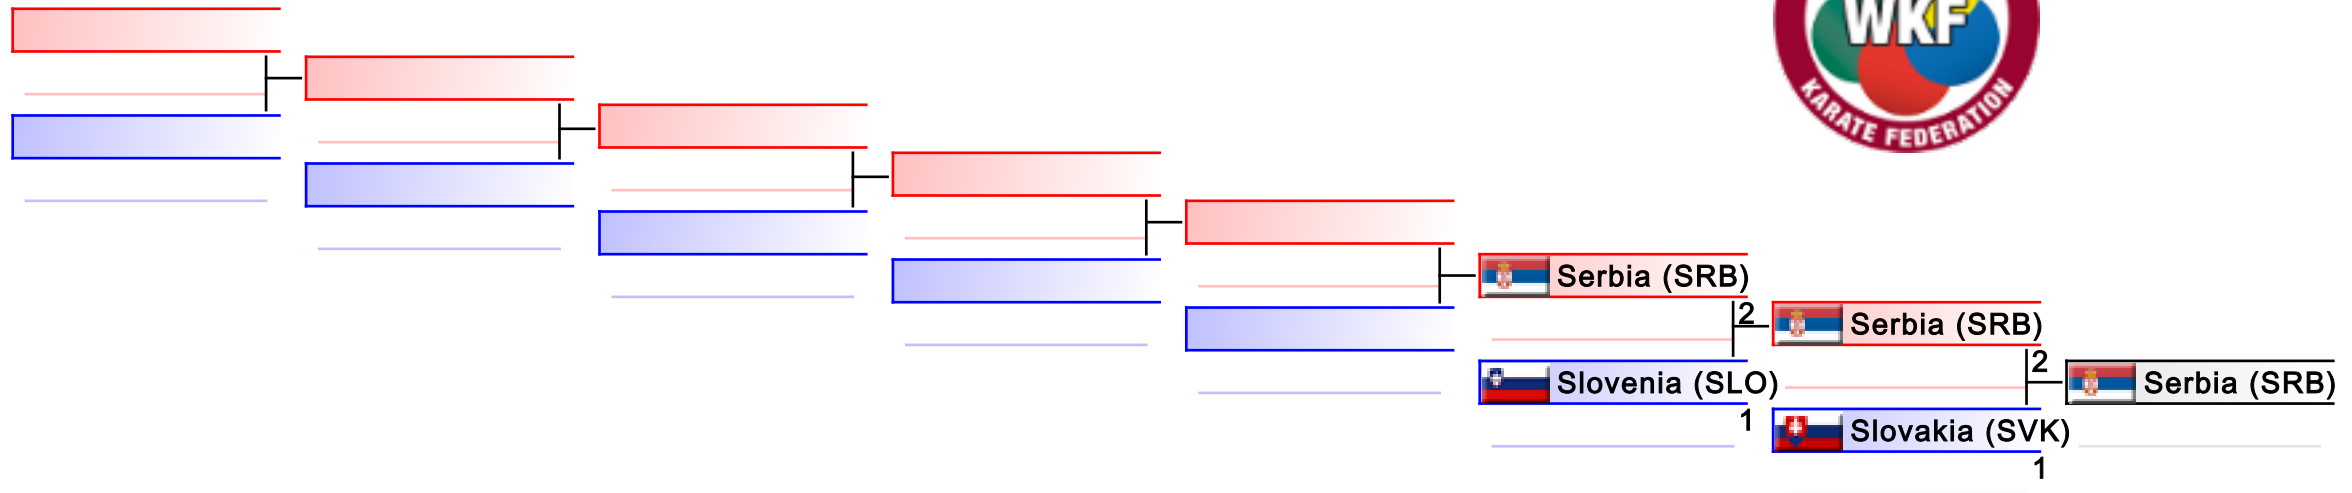

Female Team Kumite

2014 World University Karate Championship

(c)sportdata GmbH & Co KG 2000-2014(2014-06-23 07:57) -WKF Approved- v 8.0.0 build 2 License: SDI001 Sportdata Event Technology (expire 2014-09-07)

Tatami

Pool
1