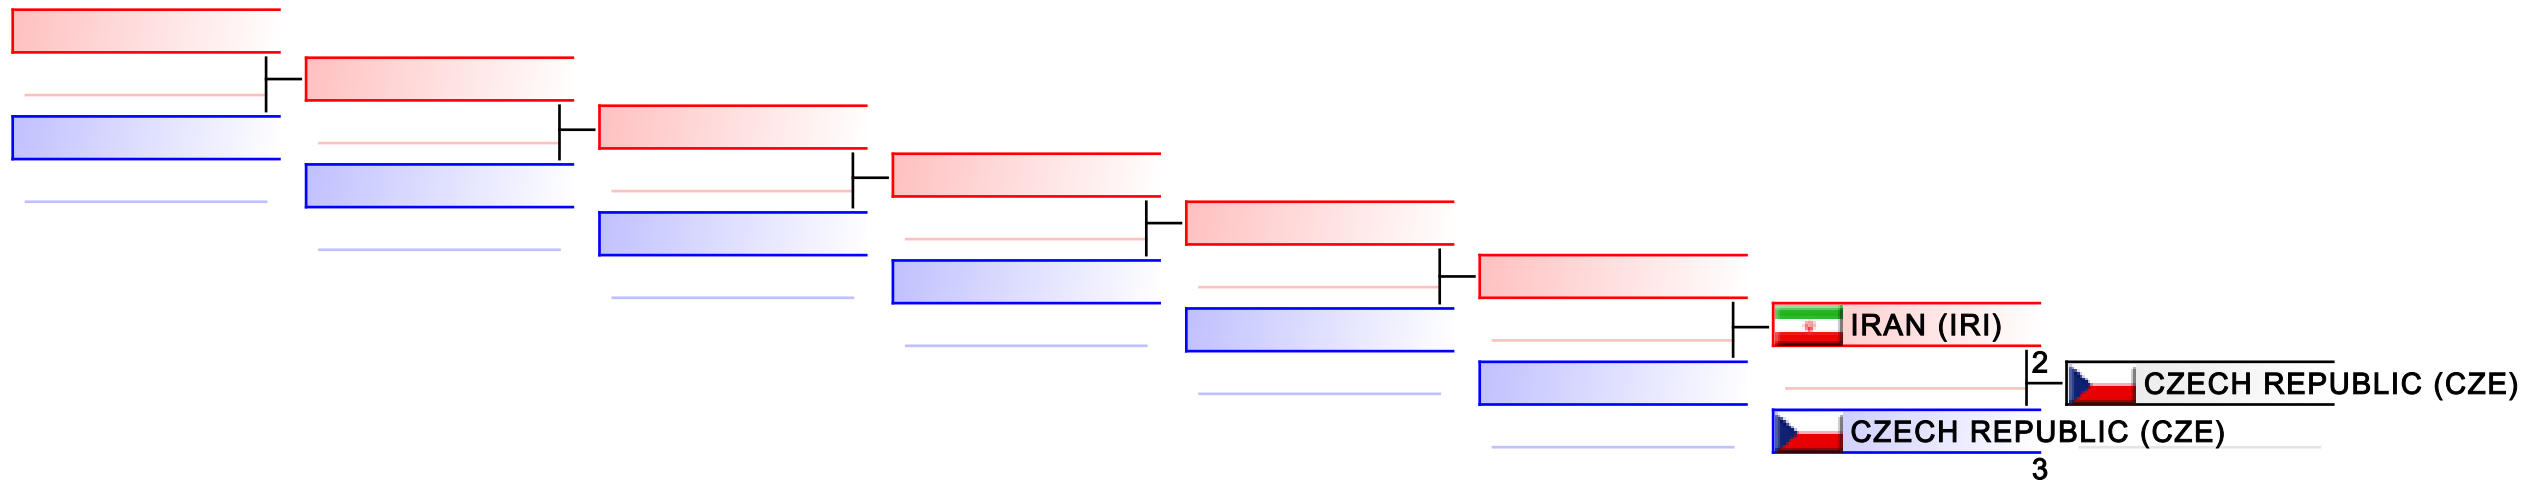

REPECHAGE: Male Team Kata(1)