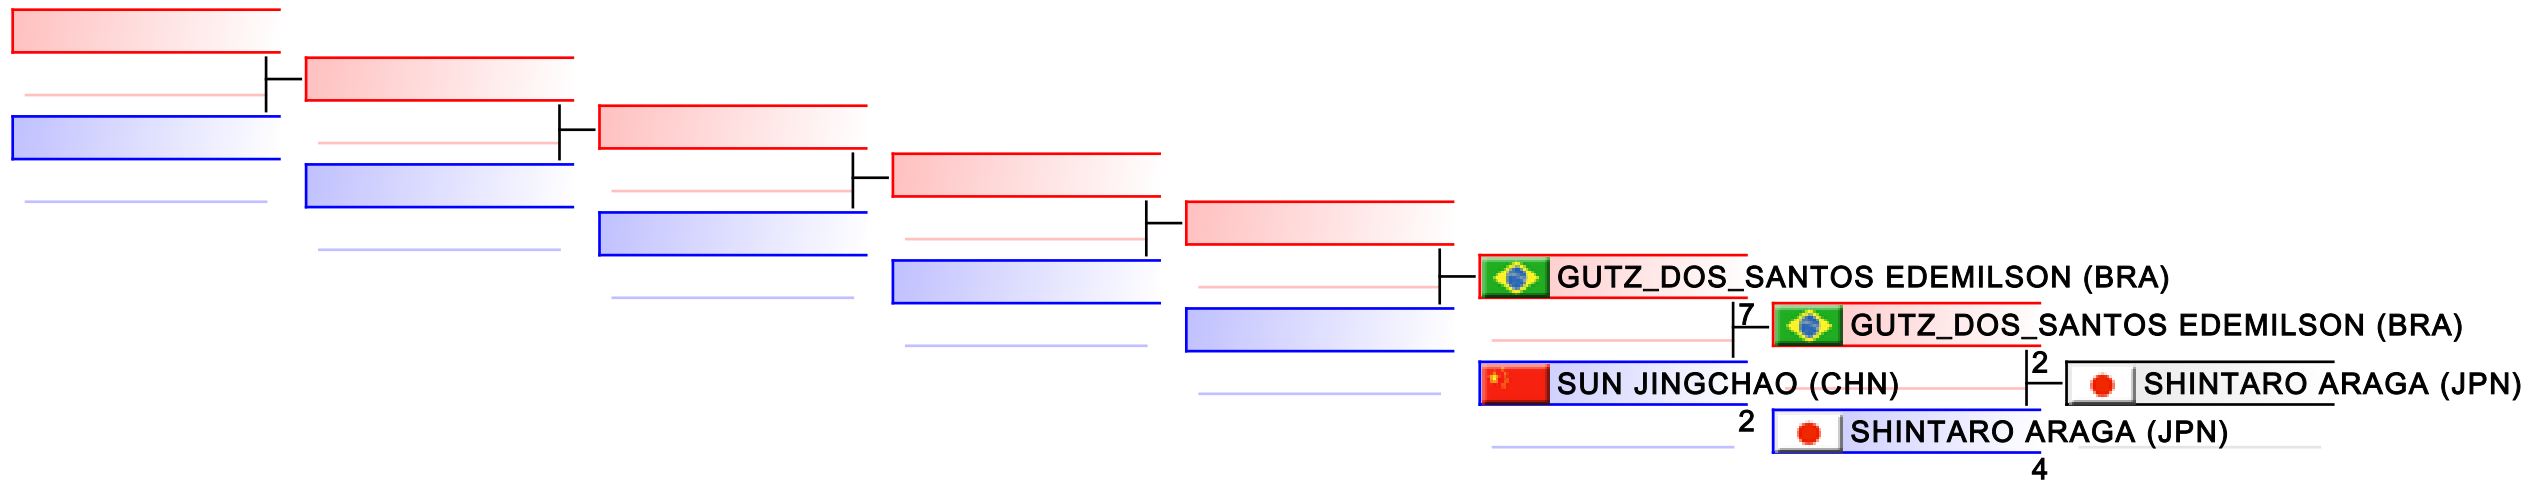

REPECHAGE: Male Kumite -60 Kg(1)