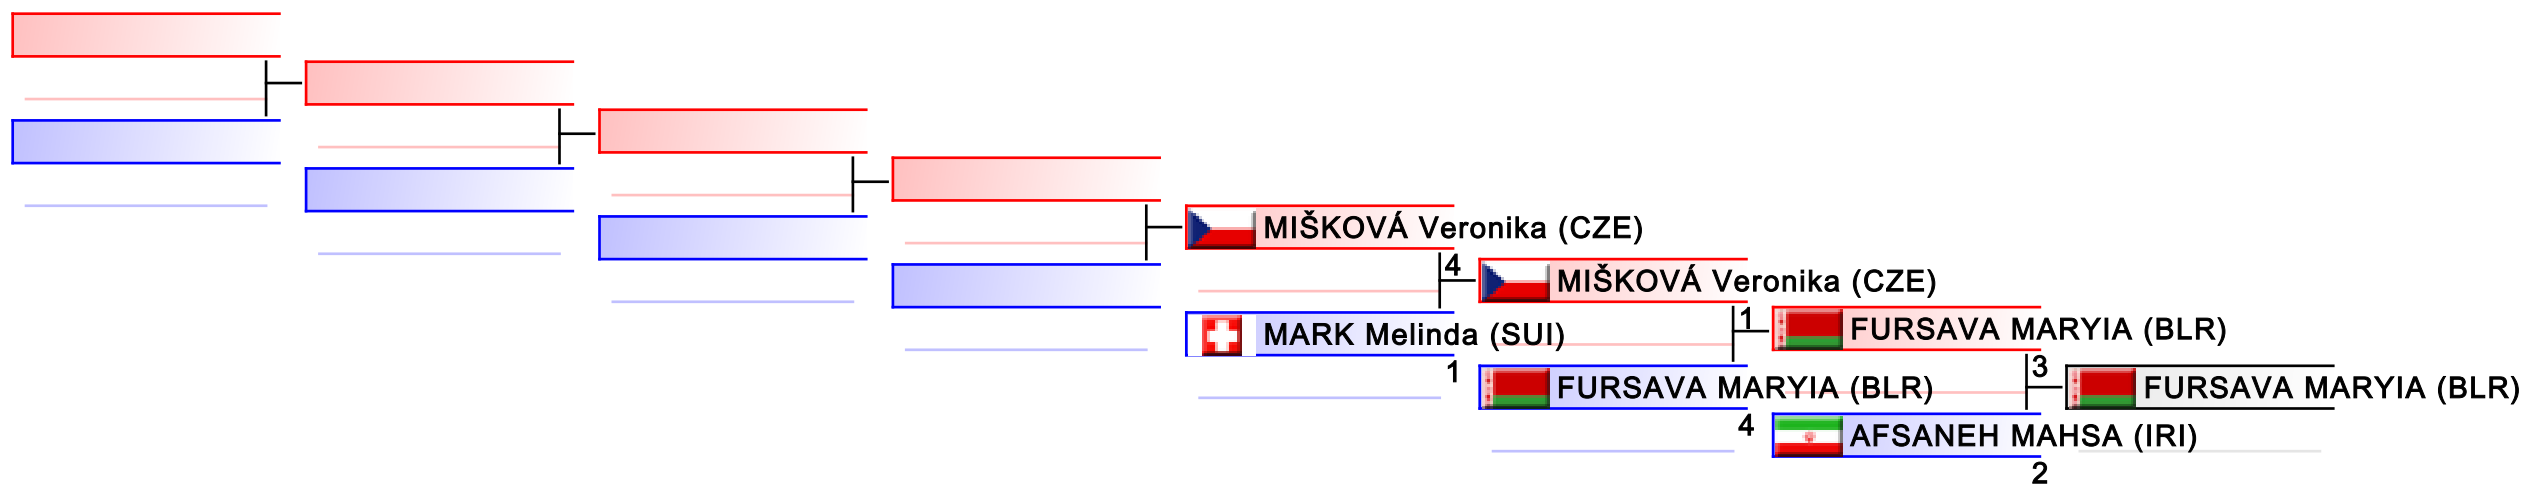

REPECHAGE: Female Kata(1)