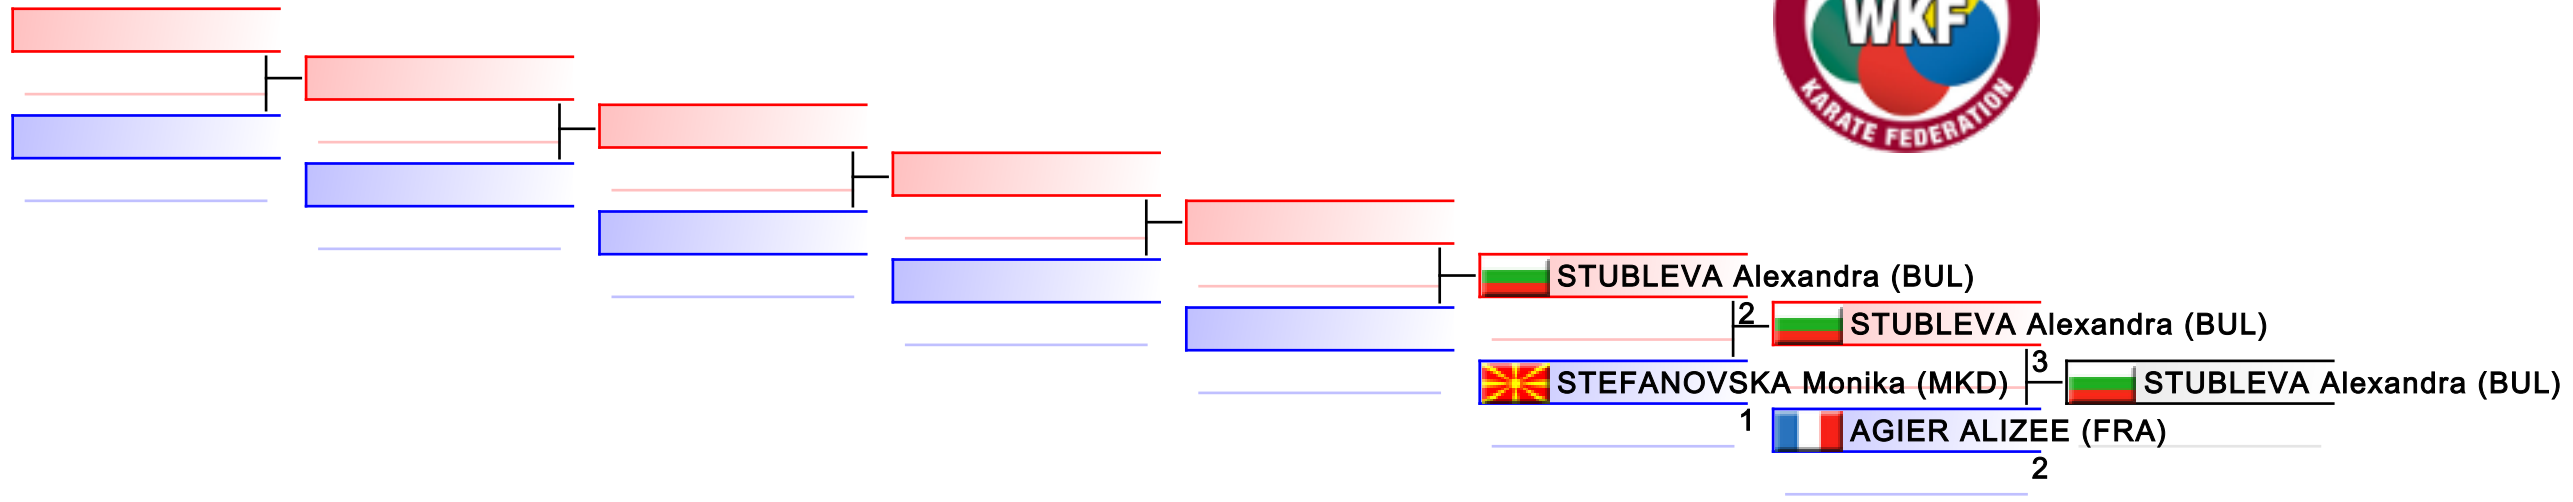

REPECHAGE: Female Kumite -68 Kg(1)

Referees: