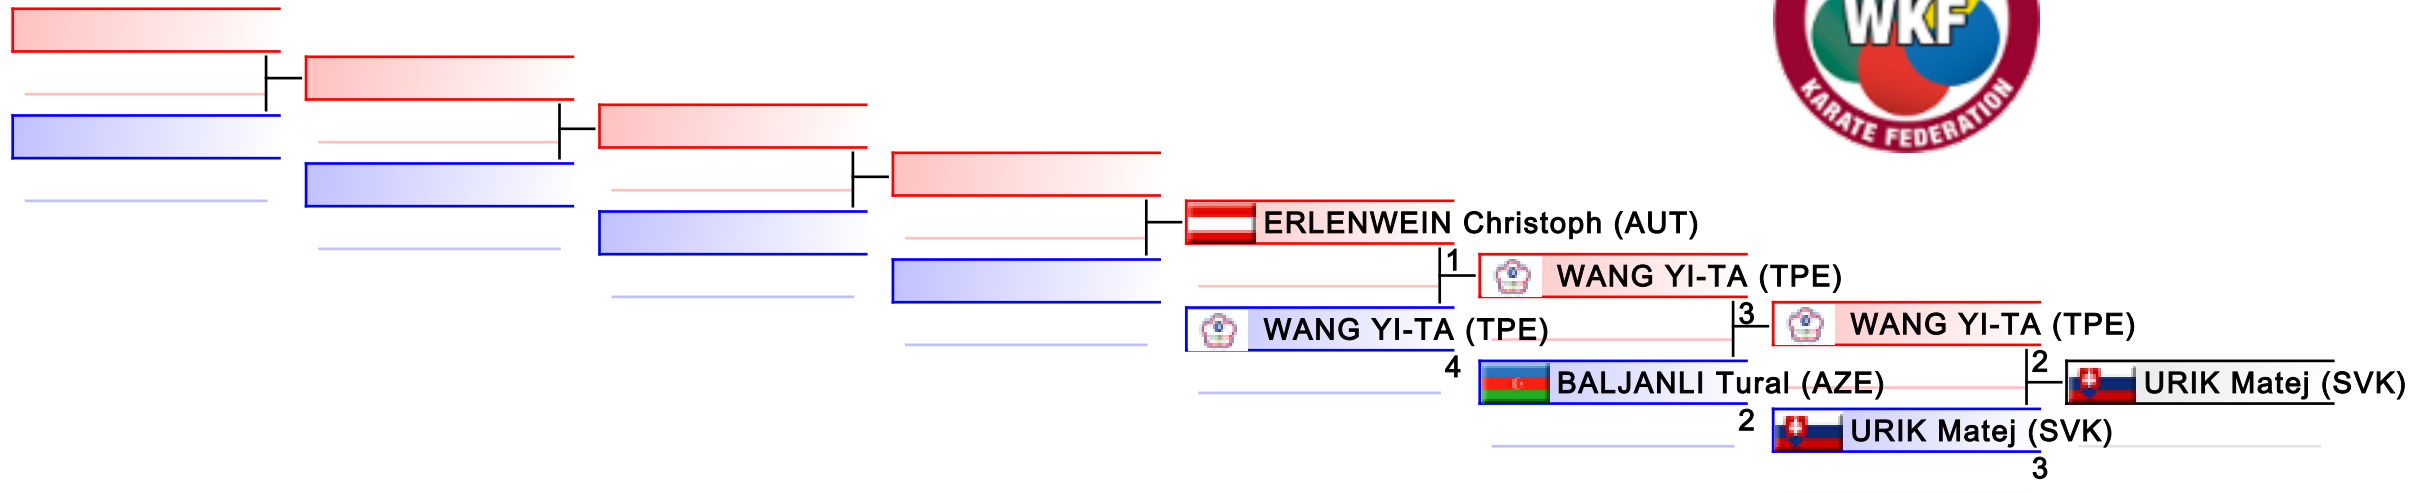

Male Kata

2014 World University Karate Championship

(c)sportdata GmbH & Co KG 2000-2014(2014-06-23 07:57) -WKF Approved- v 8.0.0 build 2 License: SDI001 Sportdata Event Technology (expire 2014-09-07)

Tatami
2

Pool
1