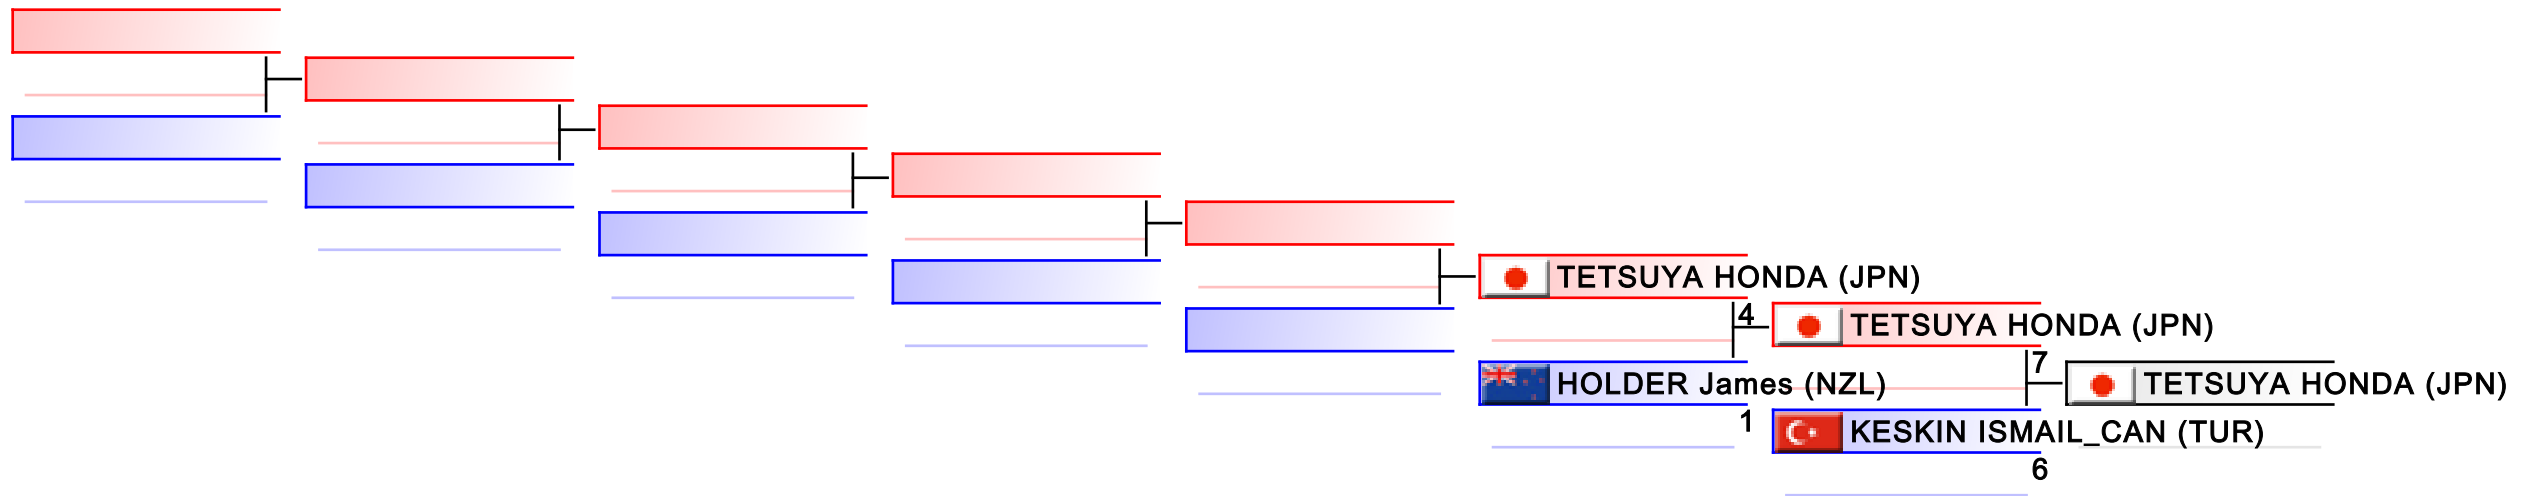

REPECHAGE: Male Kumite -84 Kg(1)