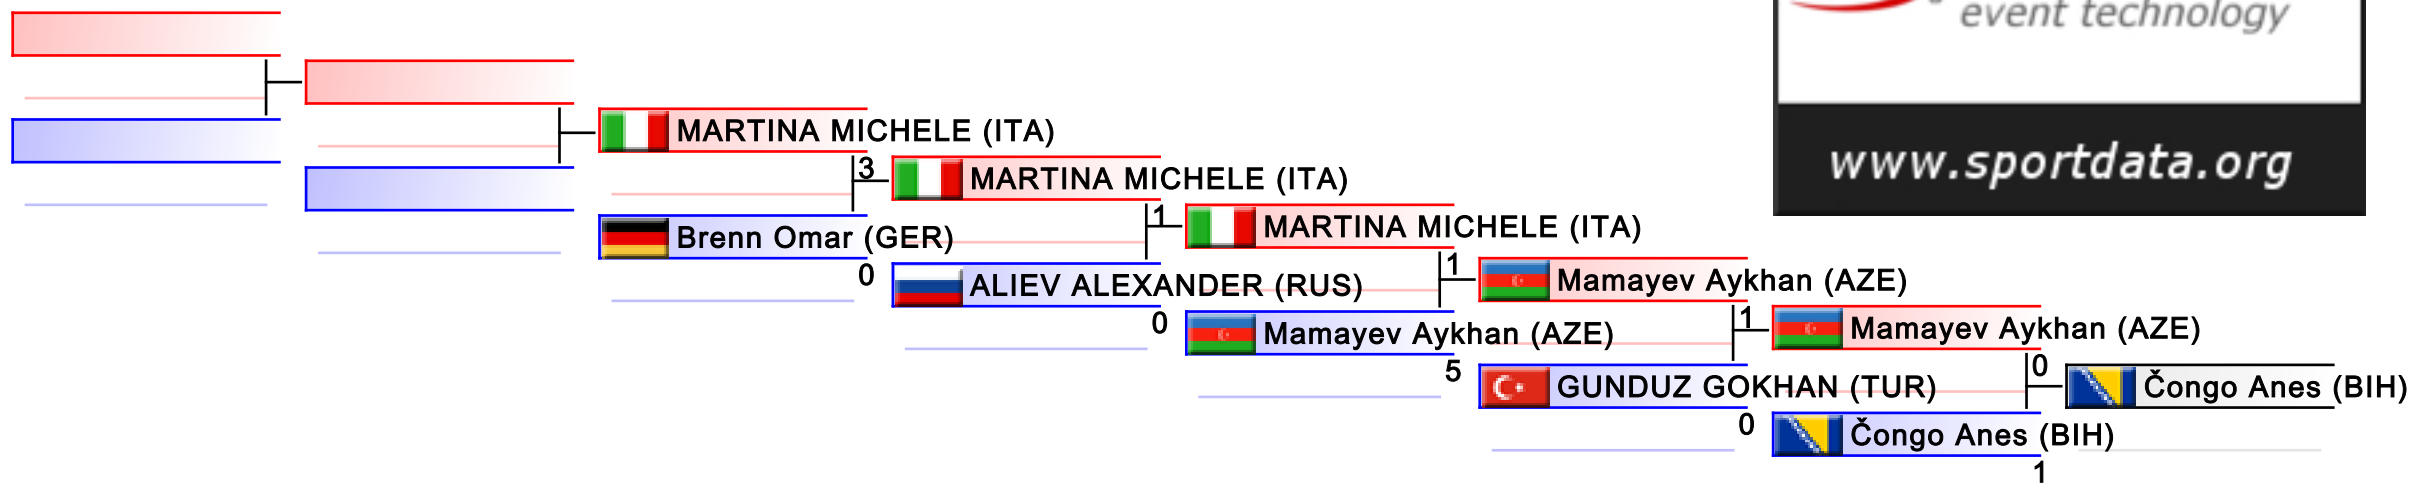

Male Kumite -84 Kg
Karate1 Series A - Salzburg 2017

Tatami 1 22:40
Pool 1,2

(c)sportdata GmbH & Co KG 2000-2017(2017-10-08 18:32) -WKF Approved- v 9.6.1 build 1 License: SDIL 2017 (expire 2017-12-31)