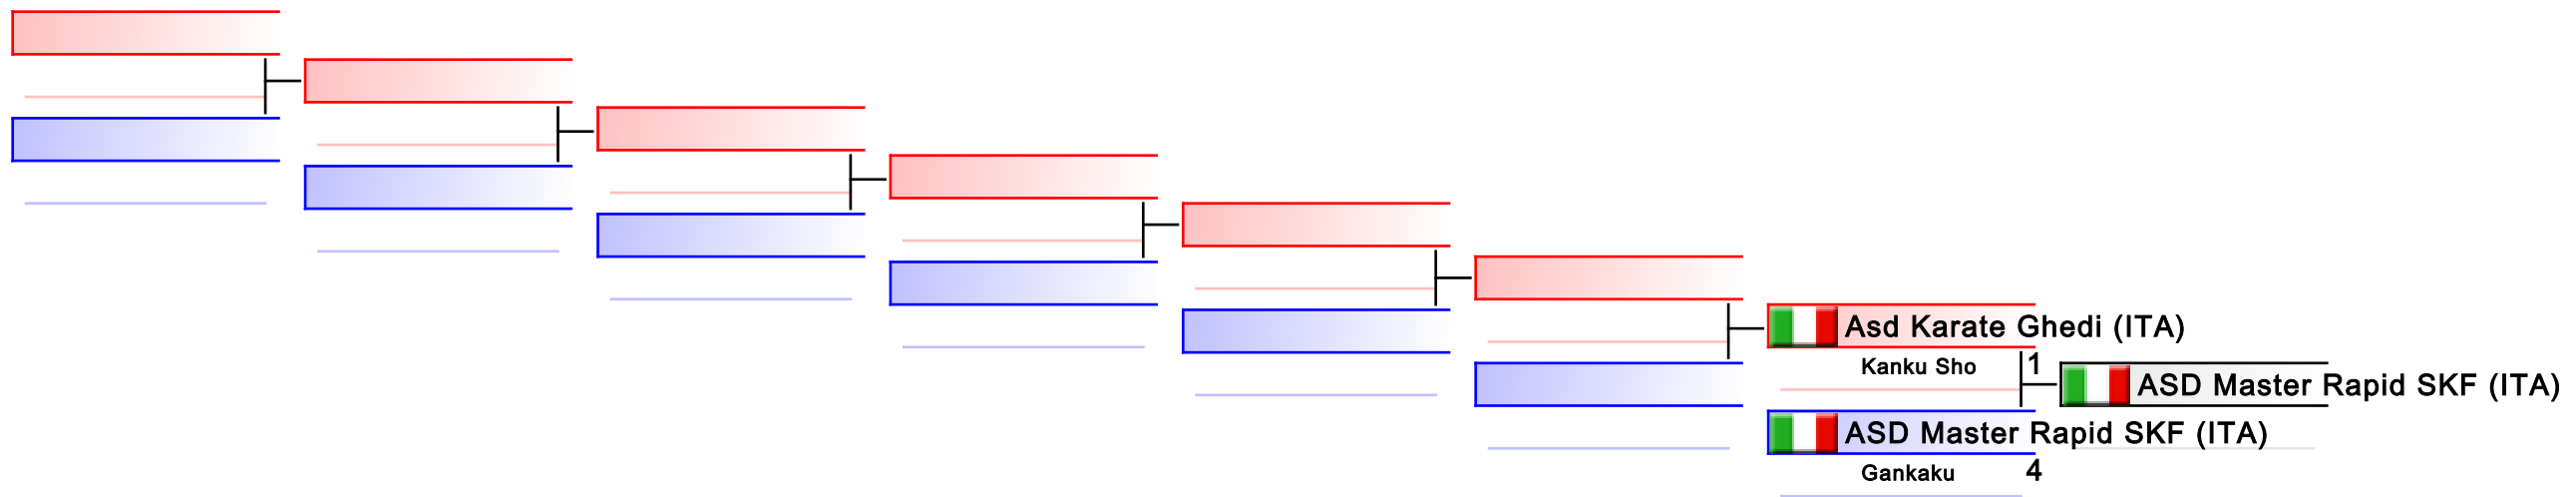

REPECHAGE: (1)