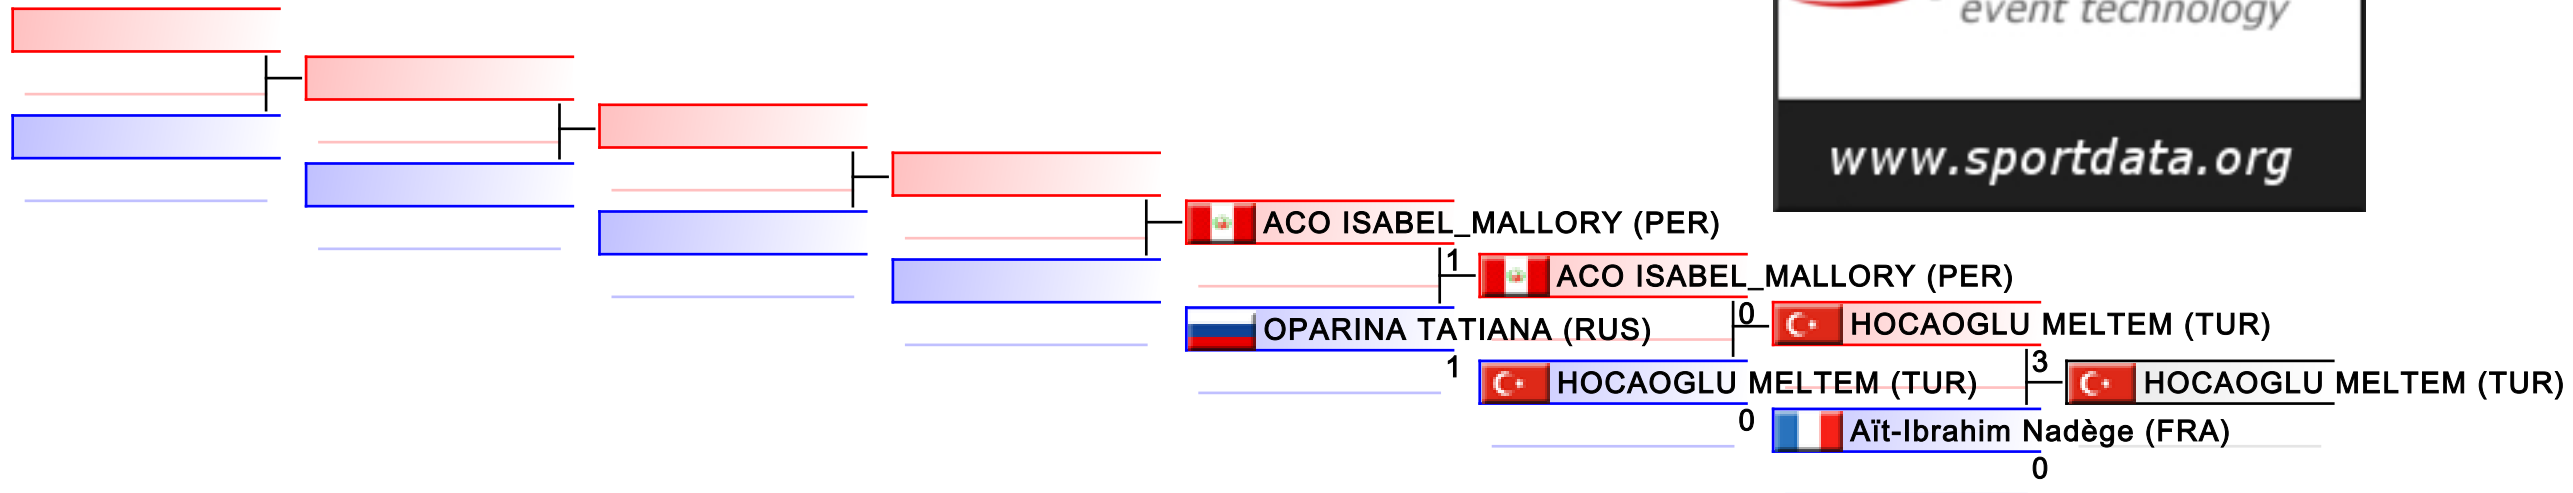

Female Kumite 68+ Kg

Karate1 Series A - Salzburg 2017

(c)sportdata GmbH & Co KG 2000-2017(2017-10-08 18:32) -WKF Approved- v 9.6.1 build 1 License: SDIL 2017 (expire 2017-12-31)

Tatami
5 16:30

Pool
1,2,3,4