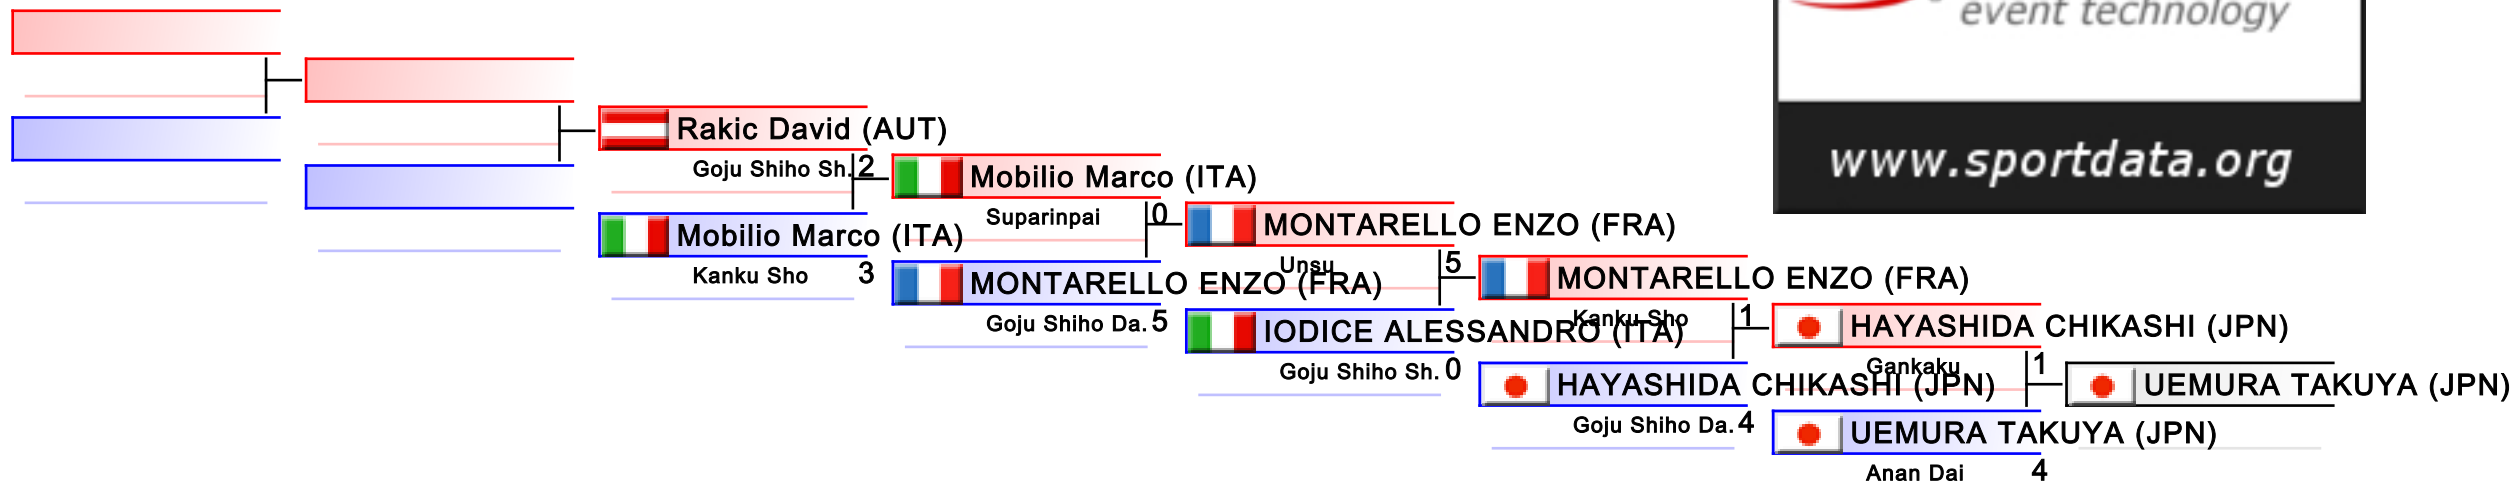

Male Kata

Karate1 Series A - Salzburg 2017

Tatami
6 13:45

Pool
1,2,3,4,5 6,7,8

(c)sportdata GmbH & Co KG 2000-2017(2017-10-08 18:32) -WKF Approved- v 9.6.1 build 1 License: SDIL 2017 (expire 2017-12-31)