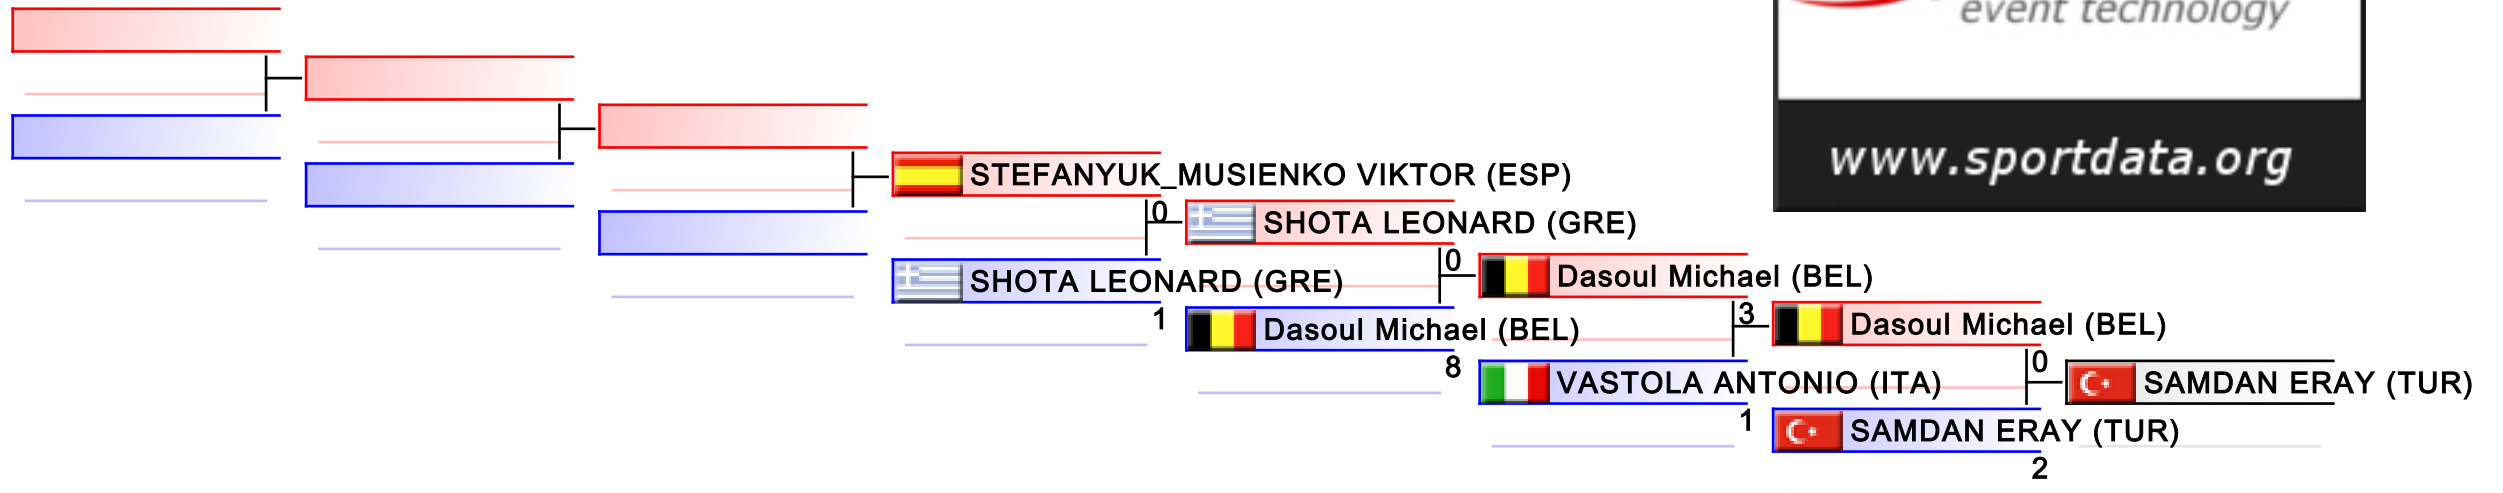

Male Kumite -60 Kg

Karate1 Series A - Salzburg 2017

(c)sportdata GmbH & Co KG 2000-2017(2017-10-08 18:32) -WKF Approved- v 9.6.1 build 1 License: SDIL 2017 (expire 2017-12-31)

Tatami
6 15:45

Pool
1,2,3,4

REPECHAGE: (1,2,3,4)