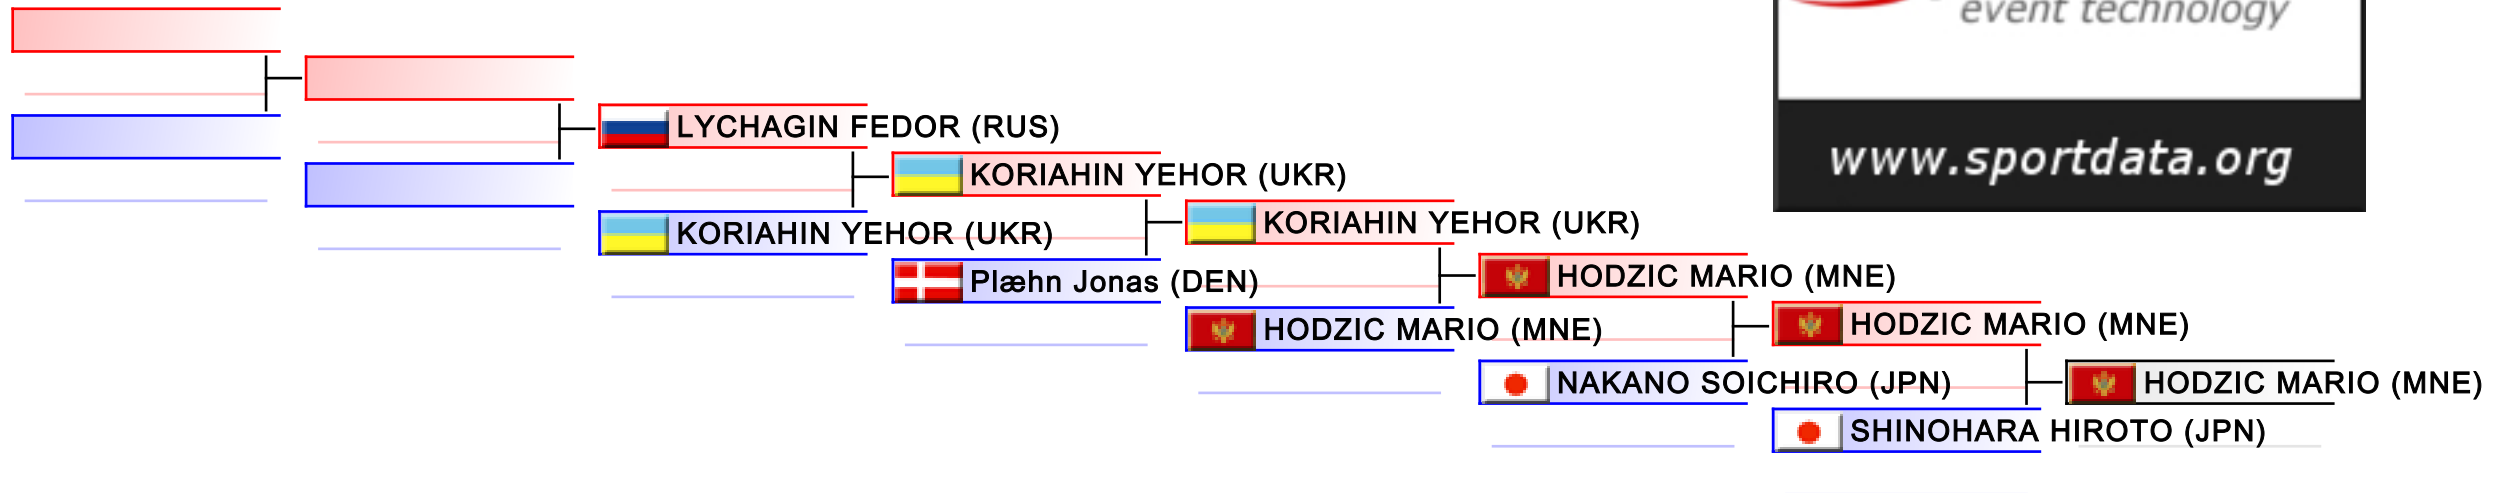

Tatami

6 14:00

Pool

1,2,3,4,5,6,7,8

REPECHAGE: (1,2,3,4,5,6,7,8)

Referees:							
-----------	--	--	--	--	--	--	--

Male Kumite -75 Kg

Karate1 Series A - Salzburg 2017