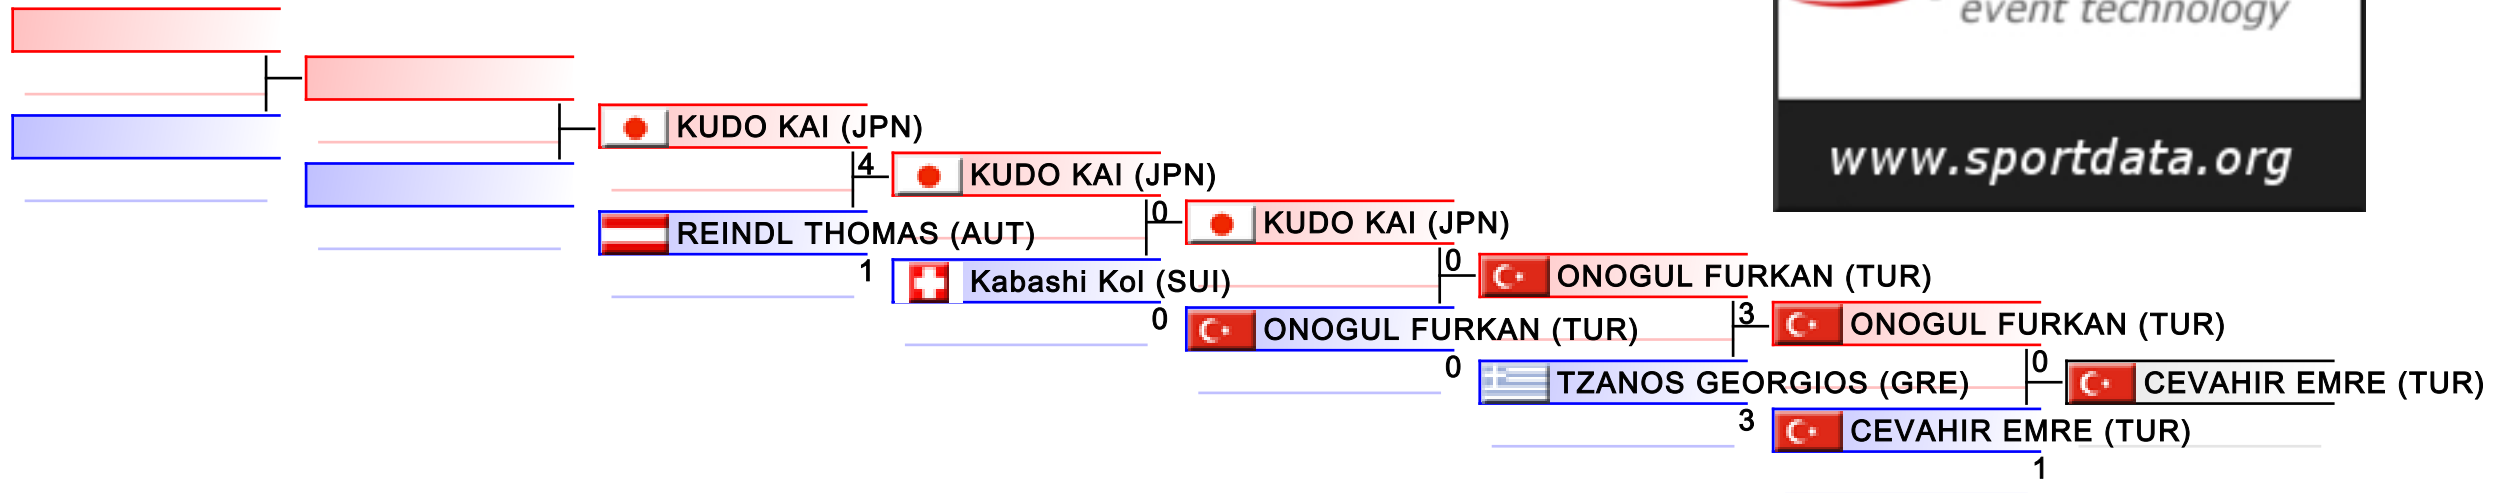

REPECHAGE: (3,4)

Referees: