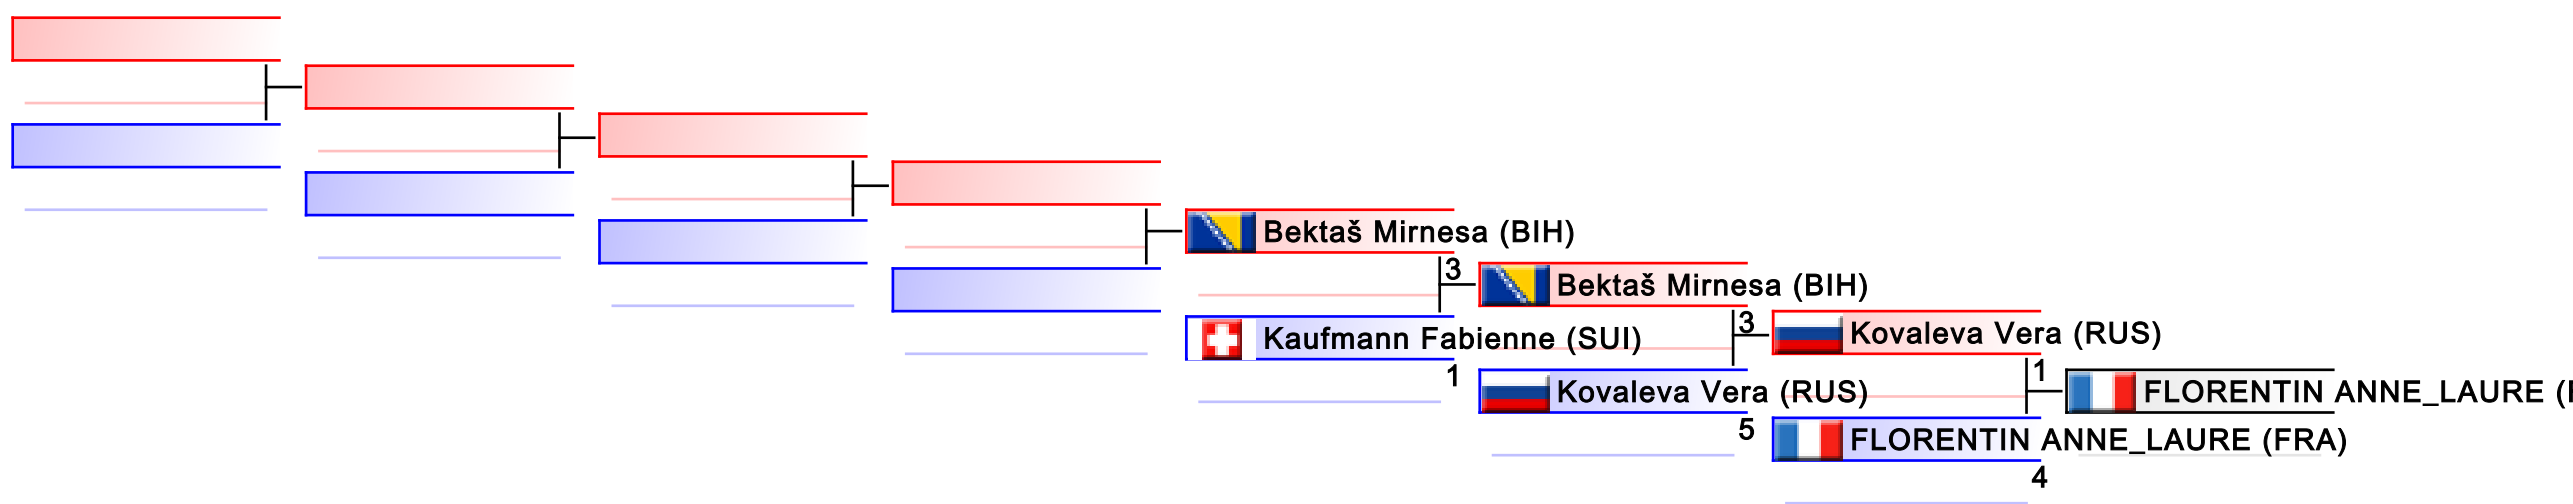

REPECHAGE: (1,2,3,4)