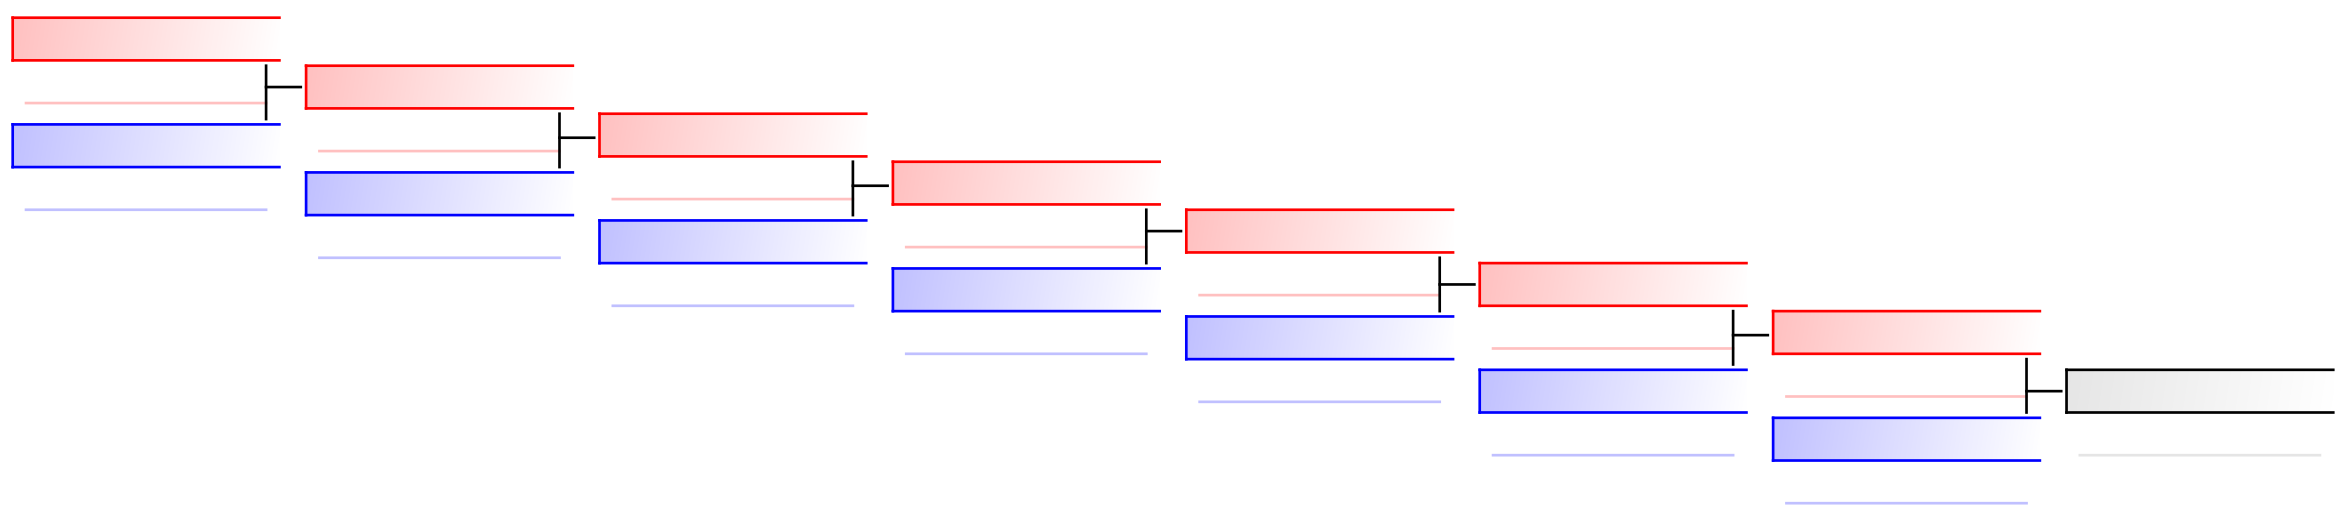

REPECHAGE: (3,4)