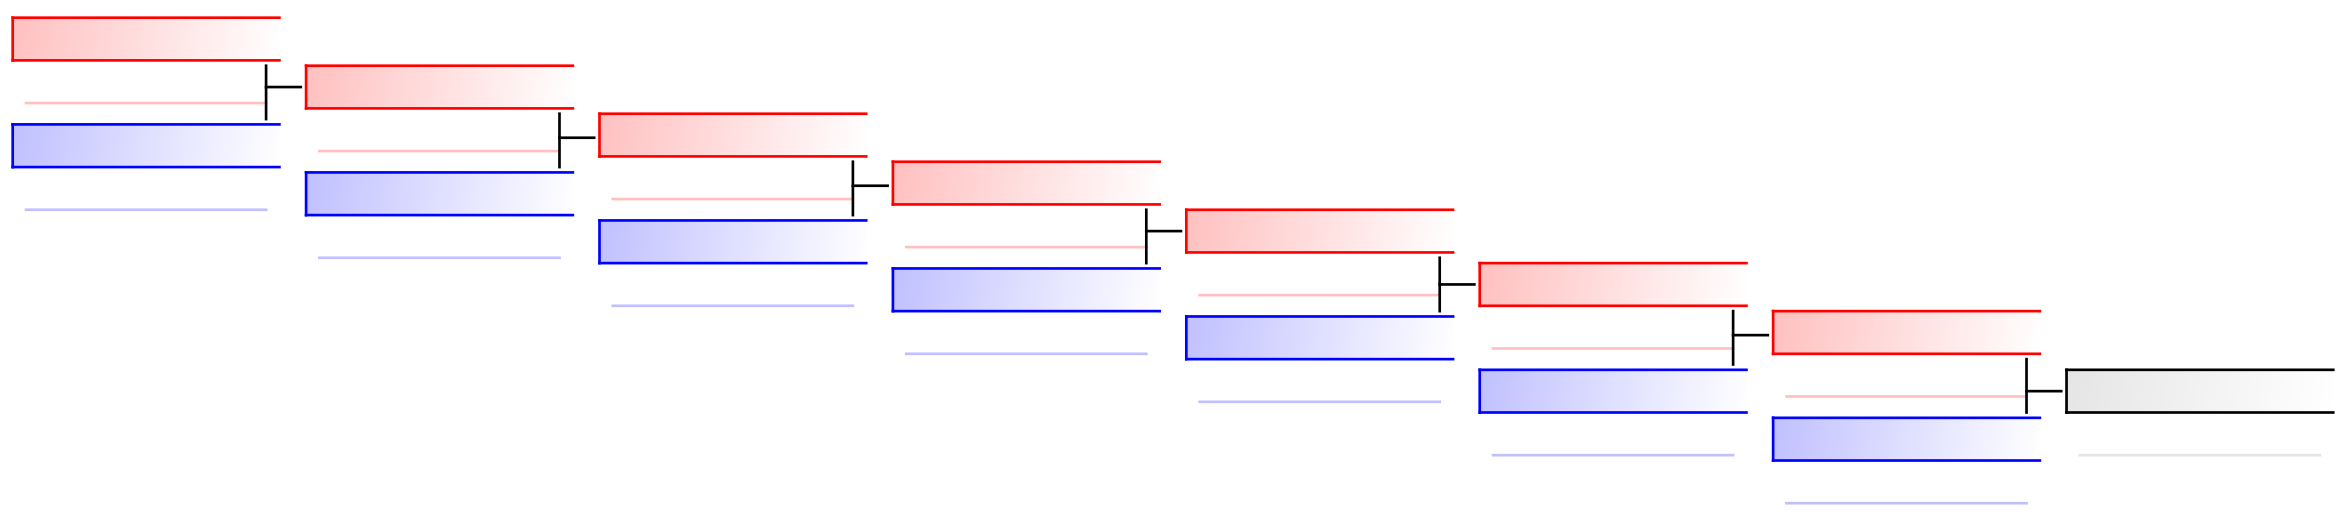

REPECHAGE: (8,7,6,5)