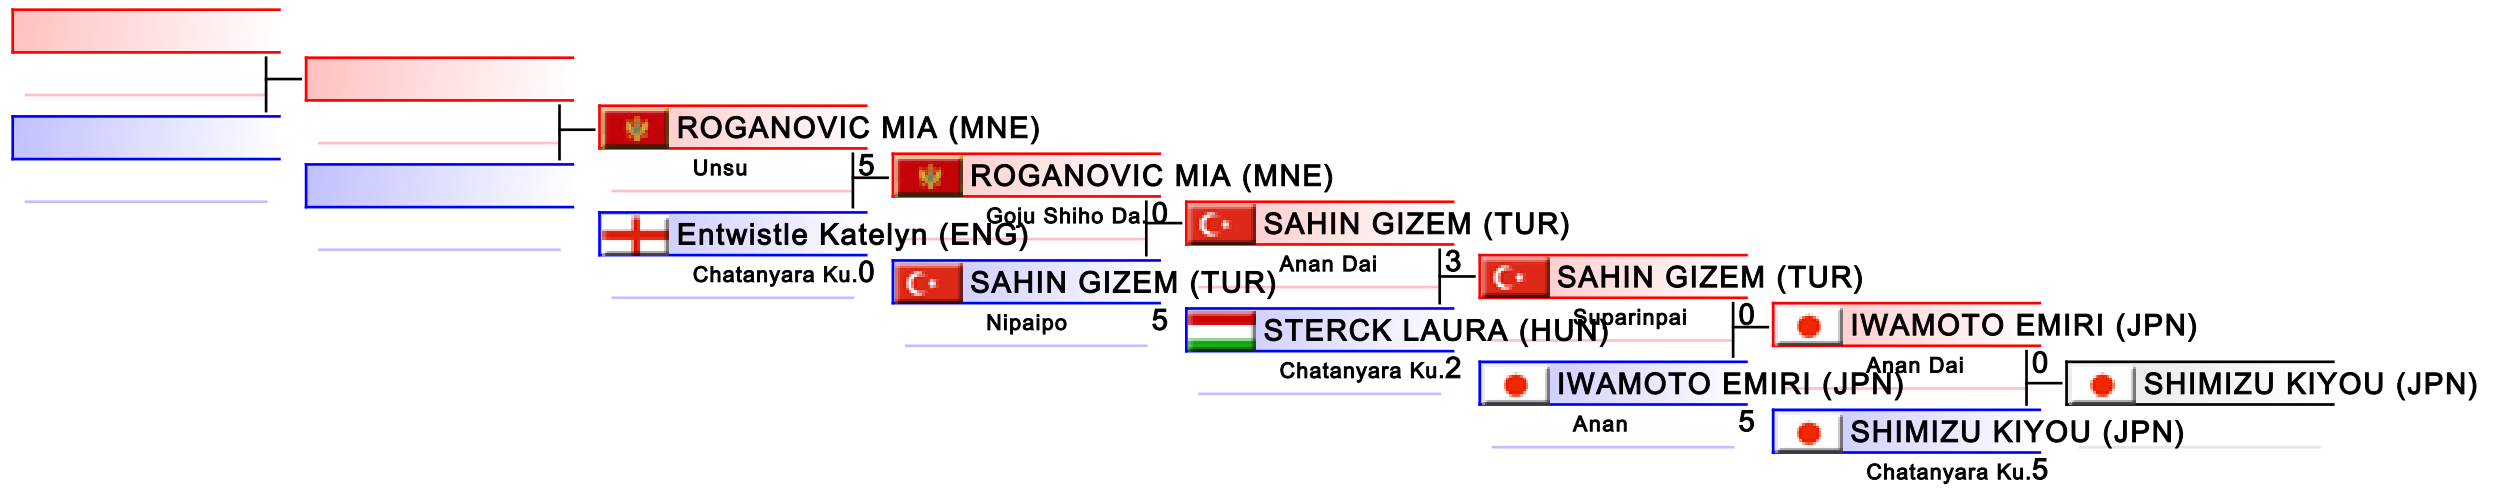

REPECHAGE: (8,7,6,5,4,3,2,1)