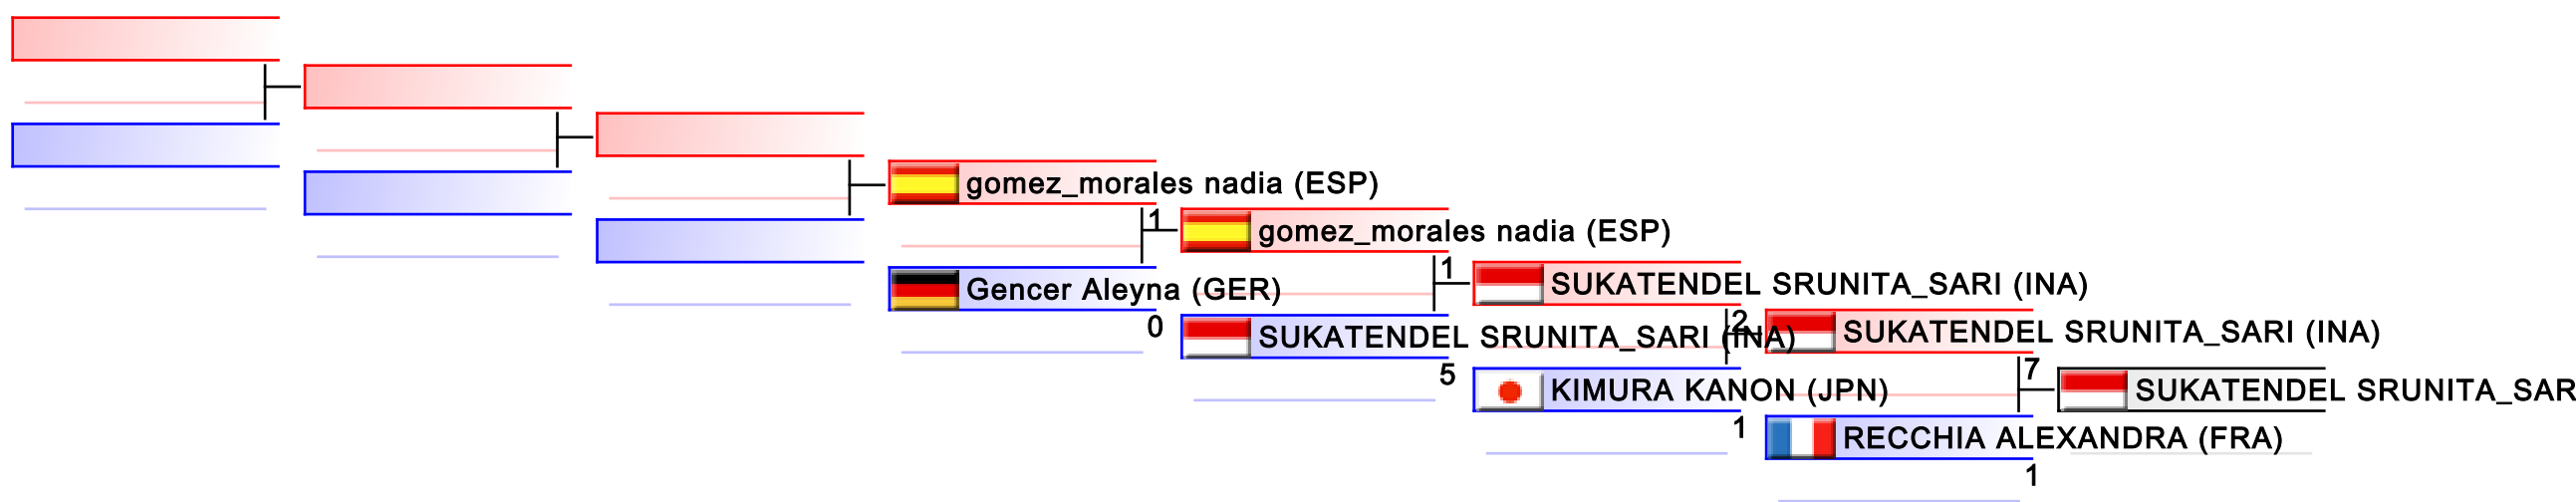

REPECHAGE: (4,3,2,1)