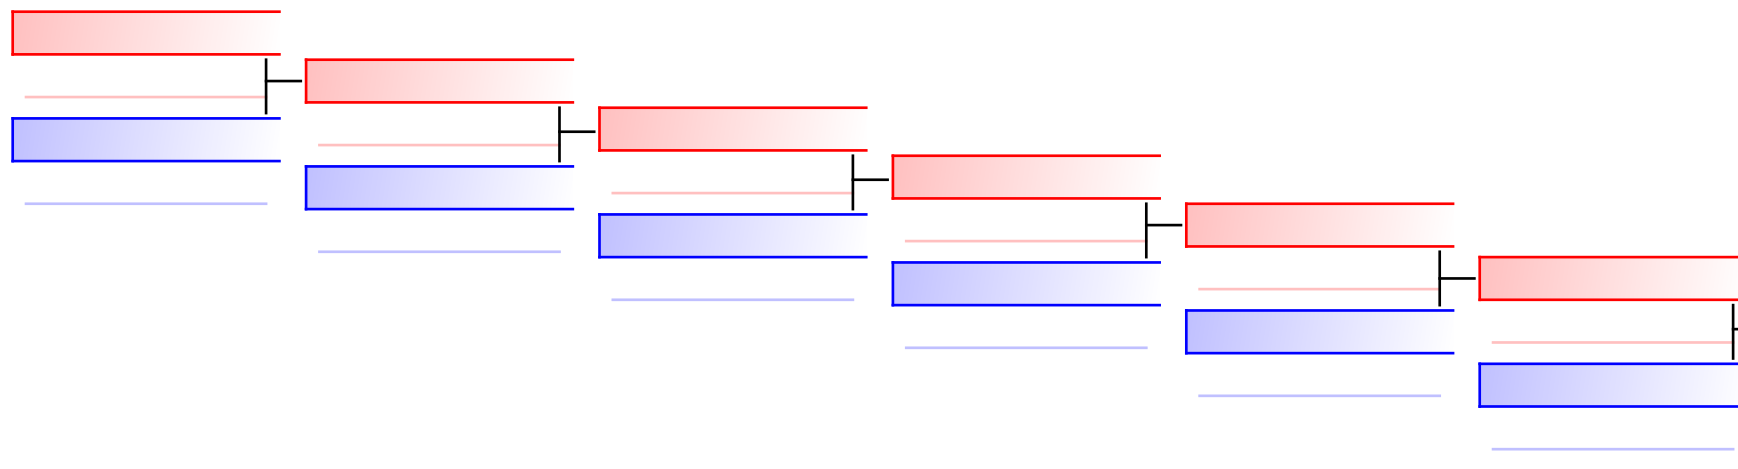

REPECHAGE: (1)

SLOVAKIA (SVK)
Paiku | 3
SLOVAKIA (SVK)
BUDUCNOST MONTENEGRO (MNE)
Unsu | 2

Referees: