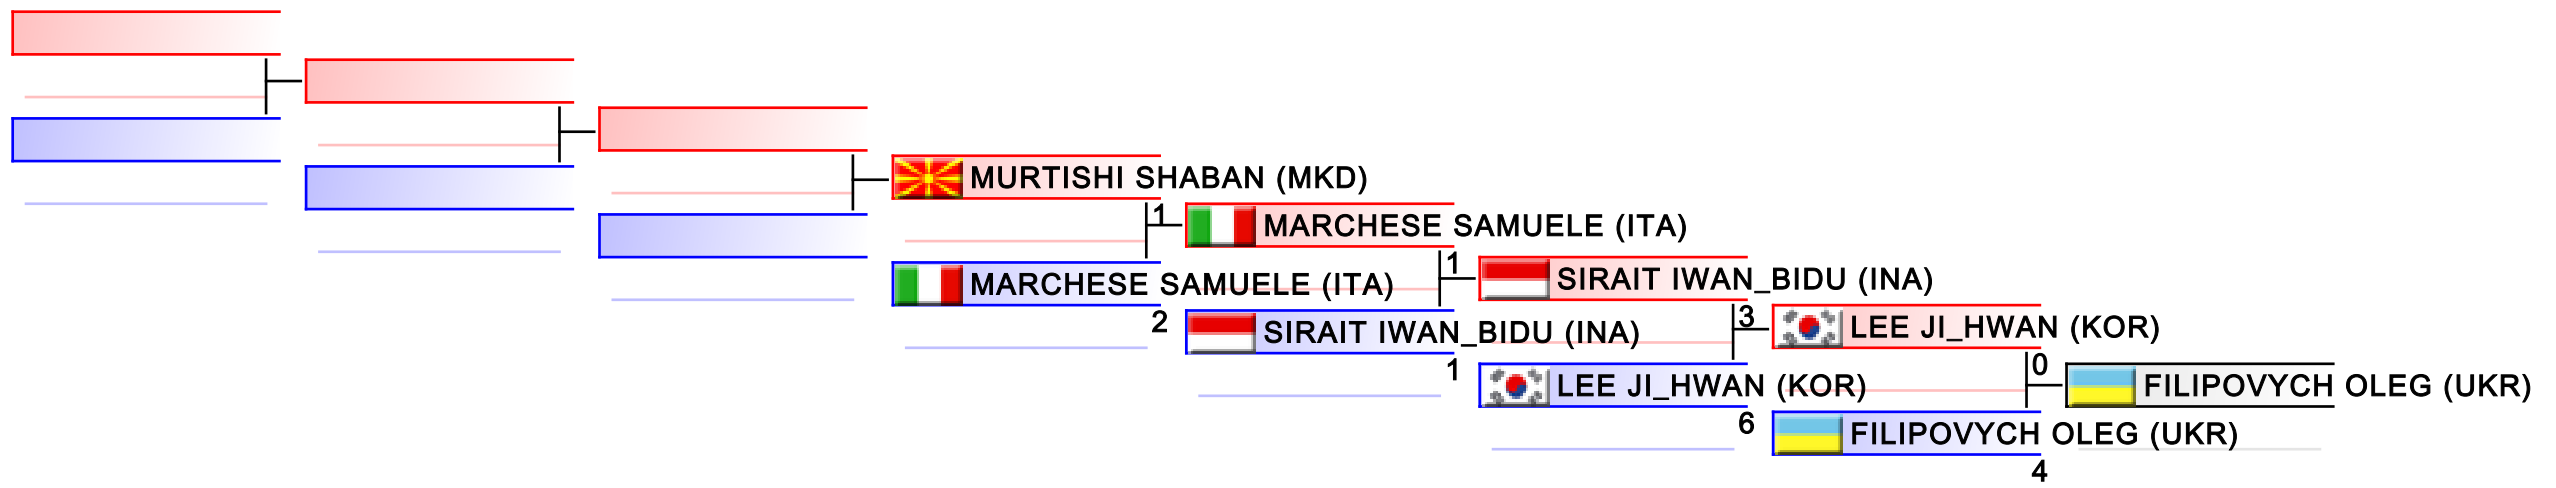

Male Kumite -60 Kg

Karate1 Series A - Salzburg 2017

(c)sportdata GmbH & Co KG 2000-2017(2017-10-08 18:32) -WKF Approved- v 9.6.1 build 1 License: SDIL 2017 (expire 2017-12-31)

Tatami
6 15:45

Pool
1,2,3,4

REPECHAGE: (1,2,3,4)