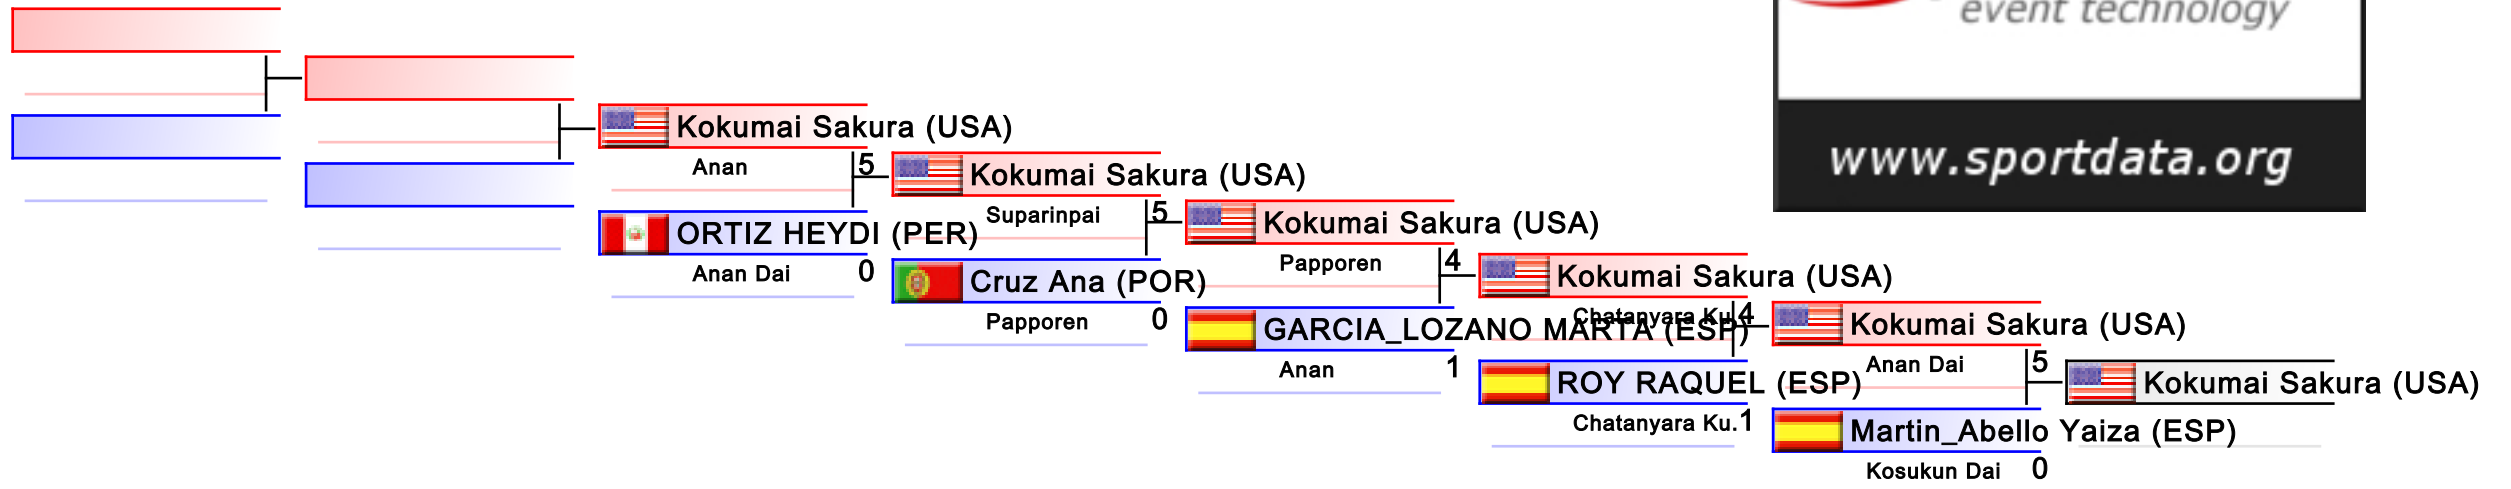

Female Kata

Karate1 Series A - Salzburg 2017

Tatami 6 12:05 Pool 8,7,6,5,4 3,2,1

(c)sportdata GmbH & Co KG 2000-2017(2017-10-08 18:32) -WKF Approved- v 9.6.1 build 1 License: SDIL 2017 (expire 2017-12-31)