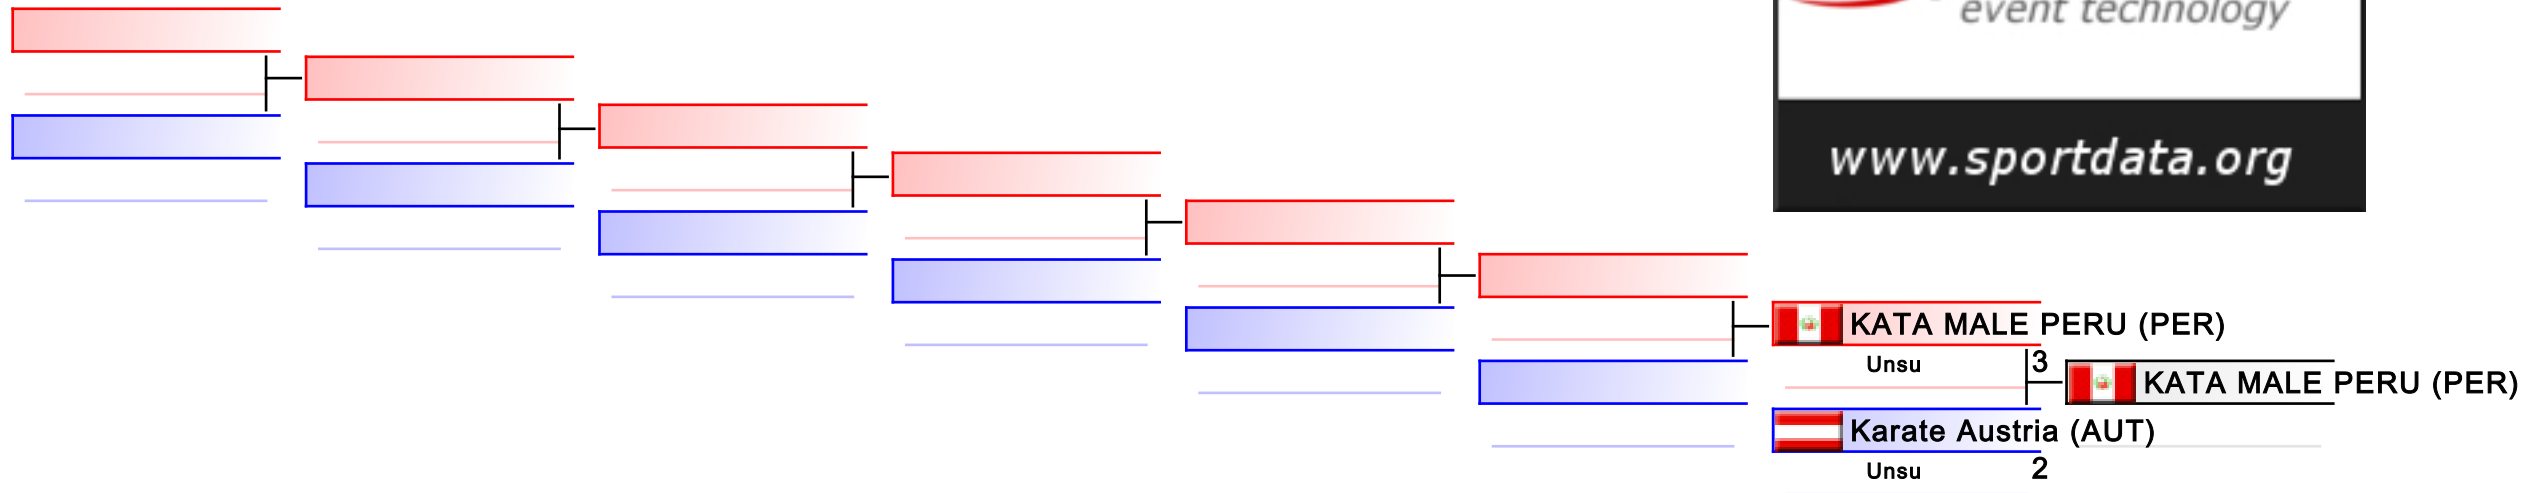

REPECHAGE: (8,7,6,5)

Referees:							
-----------	--	--	--	--	--	--	--

Male Team Kata

Karate1 Series A - Salzburg 2017

Tatami
4 10:40

Pool
1

(c)sportdata GmbH & Co KG 2000-2017(2017-10-08 18:32) -WKF Approved- v 9.6.1 build 1 License: SDIL 2017 (expire 2017-12-31)