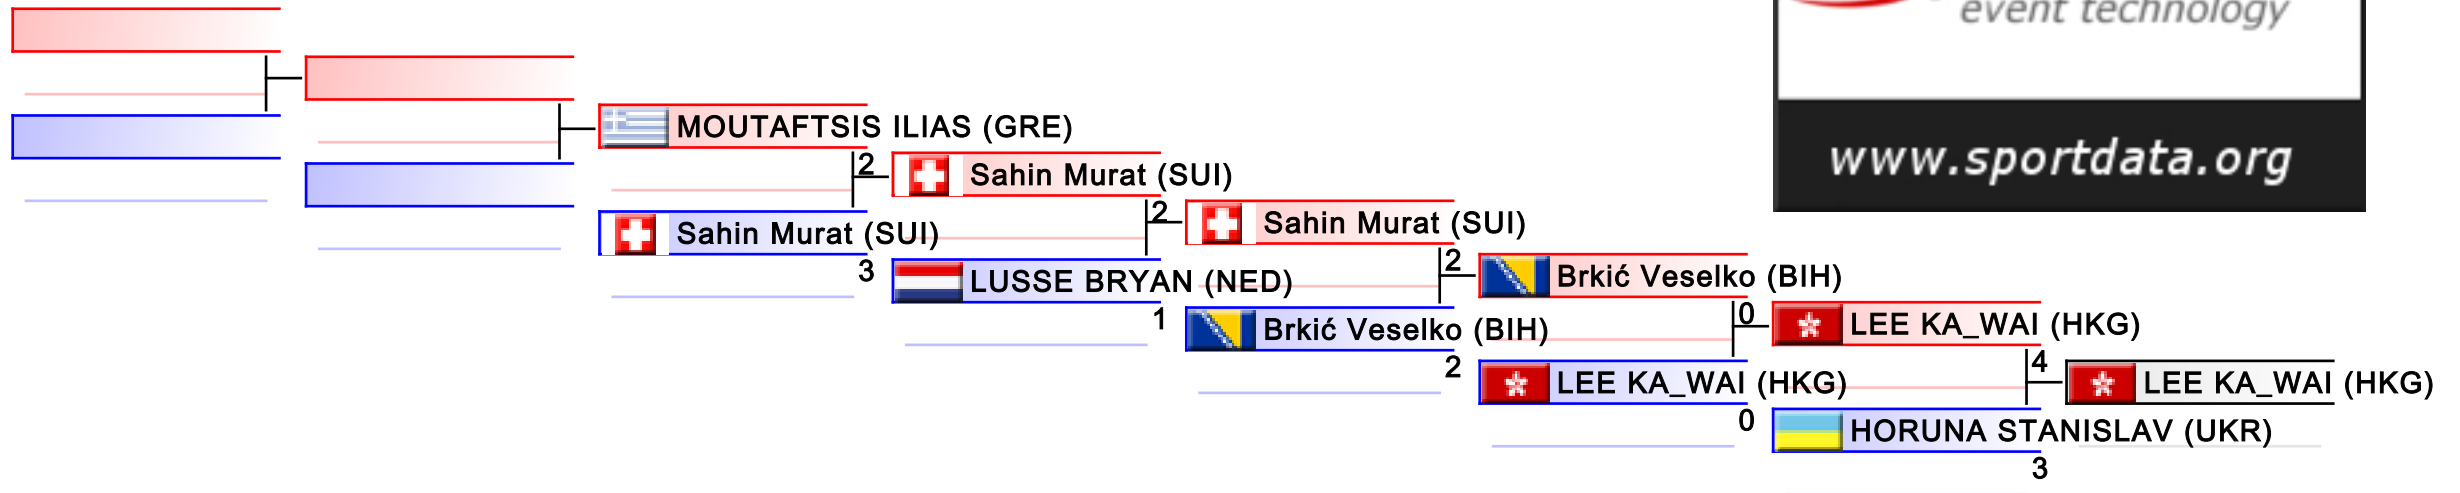

Male Kumite -75 Kg

Karate1 Series A - Salzburg 2017

(c)sportdata GmbH & Co KG 2000-2017(2017-10-08 18:32) -WKF Approved- v 9.6.1 build 1 License: SDIL 2017 (expire 2017-12-31)

Tatami

6 22:00

Pool

2,3,4,5,6,7,8,1