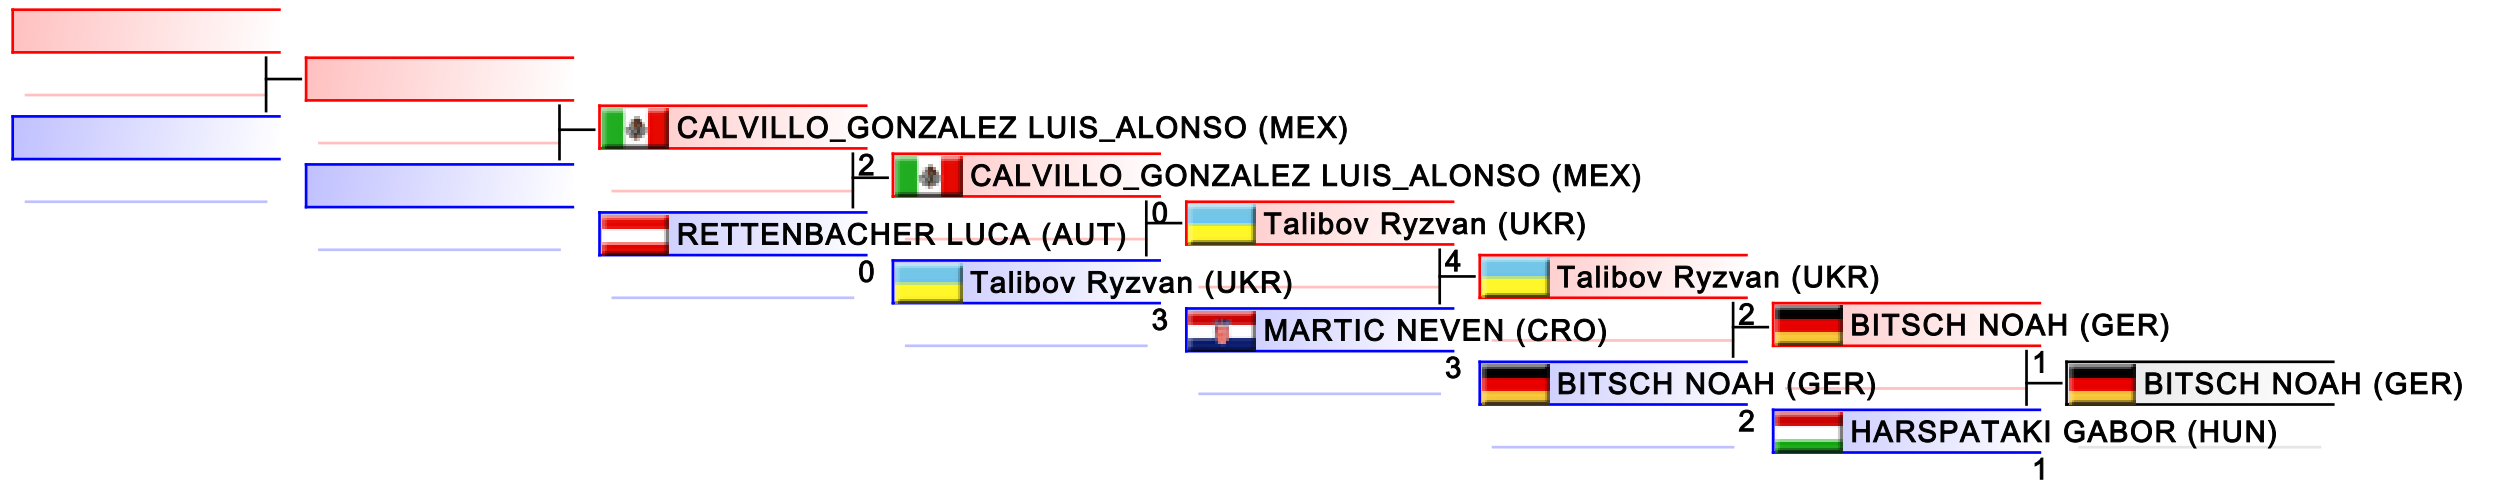

REPECHAGE: (2,3,4,5,6,7,8,1)