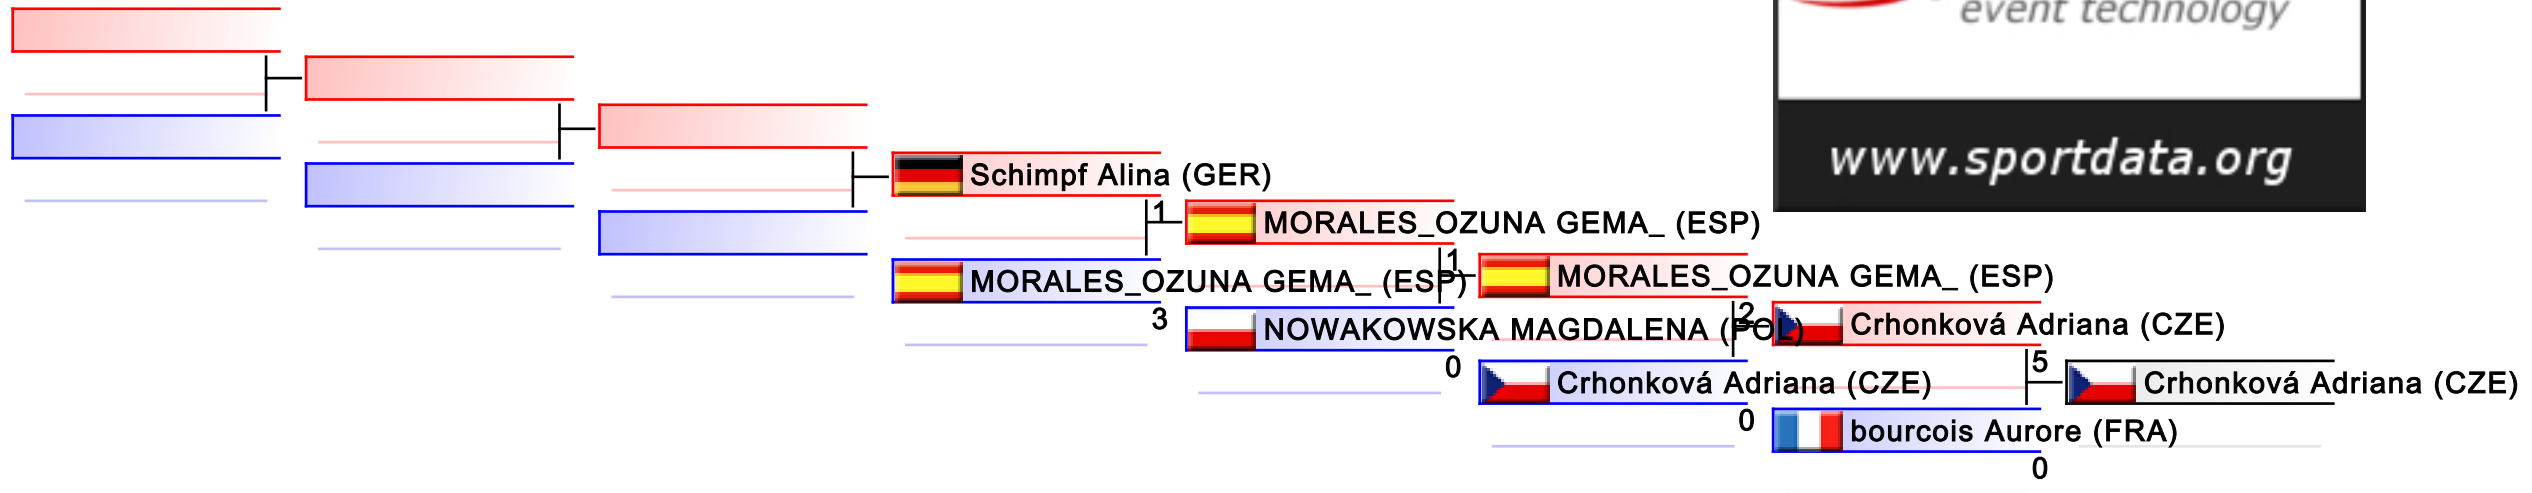

REPECHAGE: (8,7,6,5,4,3,2,1)

Referees:							
-----------	--	--	--	--	--	--	--

Female Kumite -50 Kg

Karate1 Series A - Salzburg 2017

Tatami
5 17:50

Pool
4,3,2,1

(c)sportdata GmbH & Co KG 2000-2017(2017-10-08 18:32) -WKF Approved- v 9.6.1 build 1 License: SDIL 2017 (expire 2017-12-31)