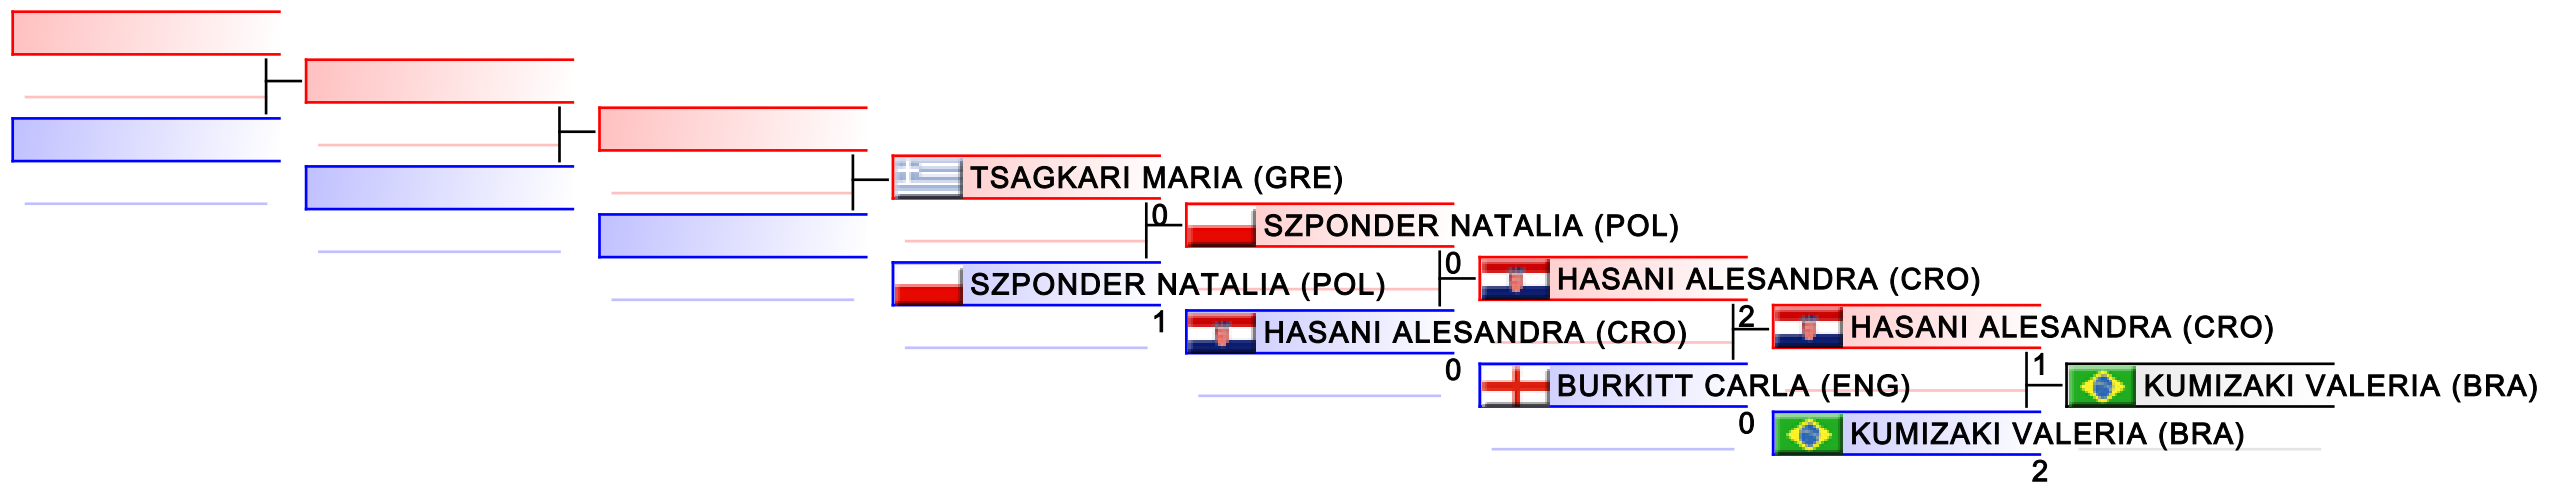

REPECHAGE: (2,3,4,1)