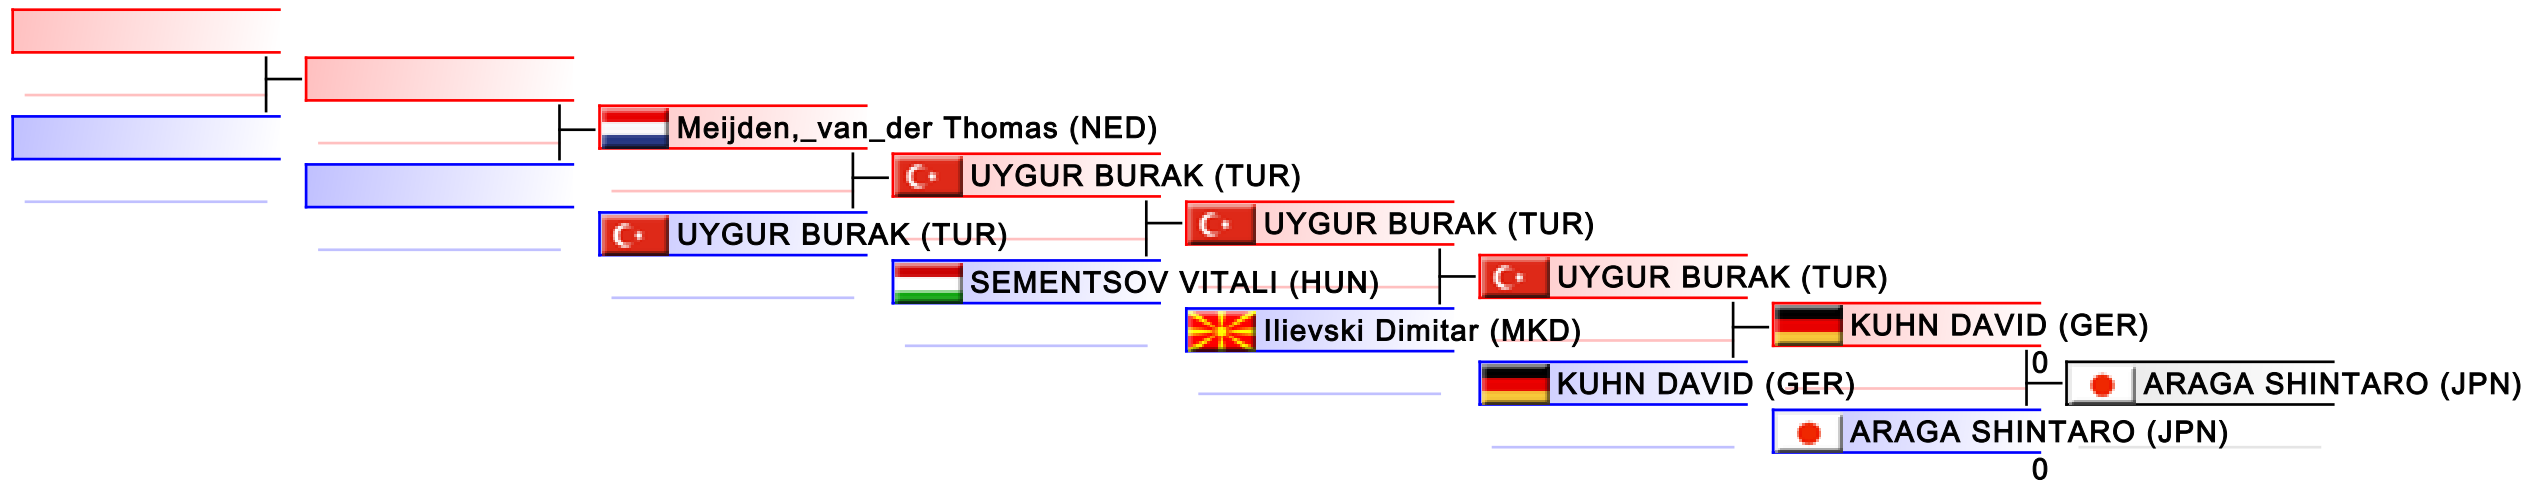

Tatami

6 14:00

Pool

1,2,3,4,5,6,7,8

REPECHAGE: (1,2,3,4,5,6,7,8)

Referees:							
-----------	--	--	--	--	--	--	--

Male Kumite -75 Kg

Karate1 Series A - Salzburg 2017