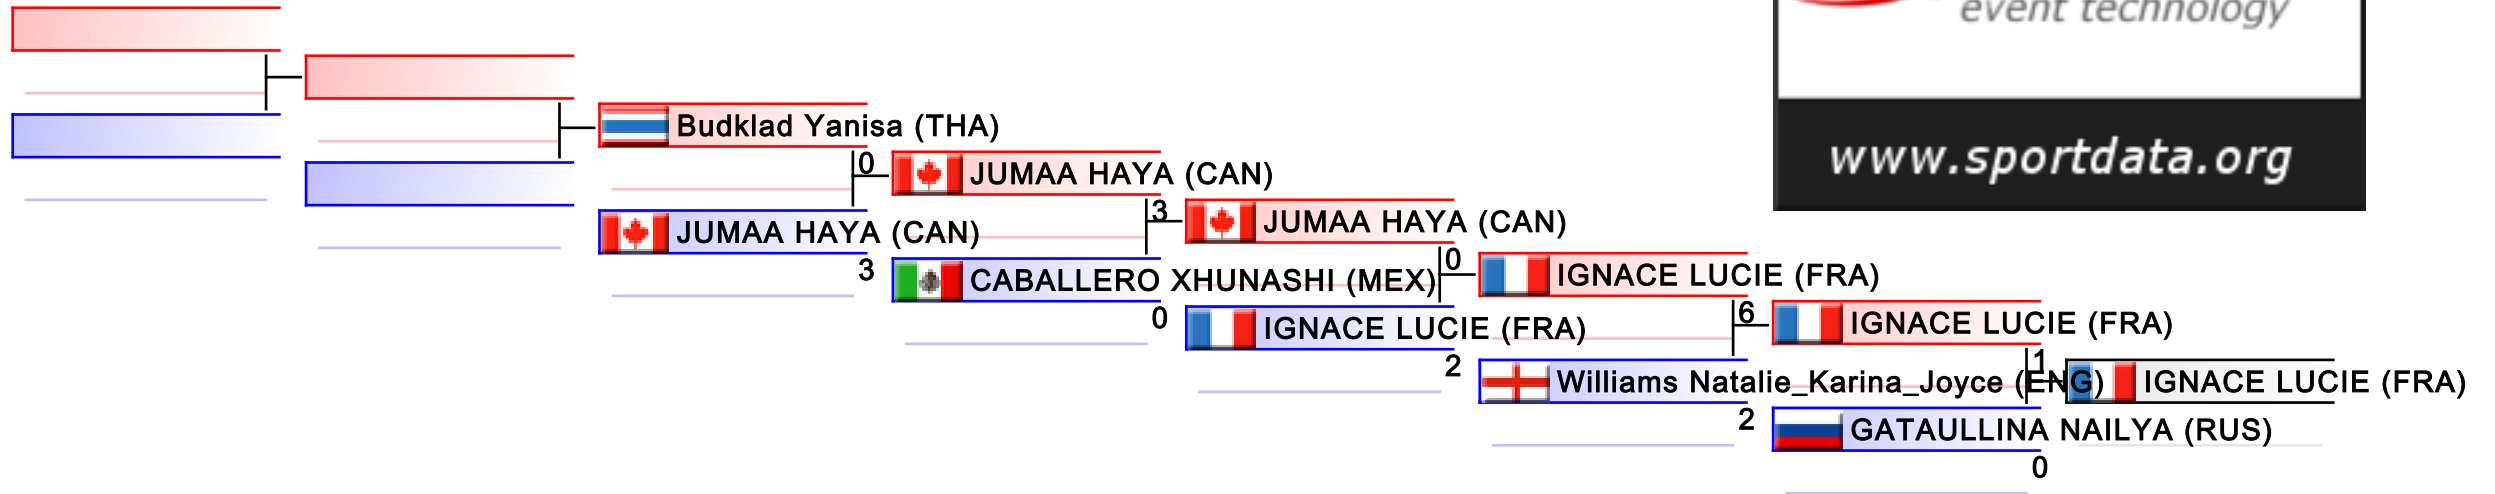

REPECHAGE: (2,3,4,1)

Referees:							
-----------	--	--	--	--	--	--	--

Female Kumite -61 Kg

Karate1 Series A - Salzburg 2017

Tatami
6 17:15

Pool
3,2,1,4

(c)sportdata GmbH & Co KG 2000-2017(2017-10-08 18:32) -WKF Approved- v 9.6.1 build 1 License: SDIL 2017 (expire 2017-12-31)