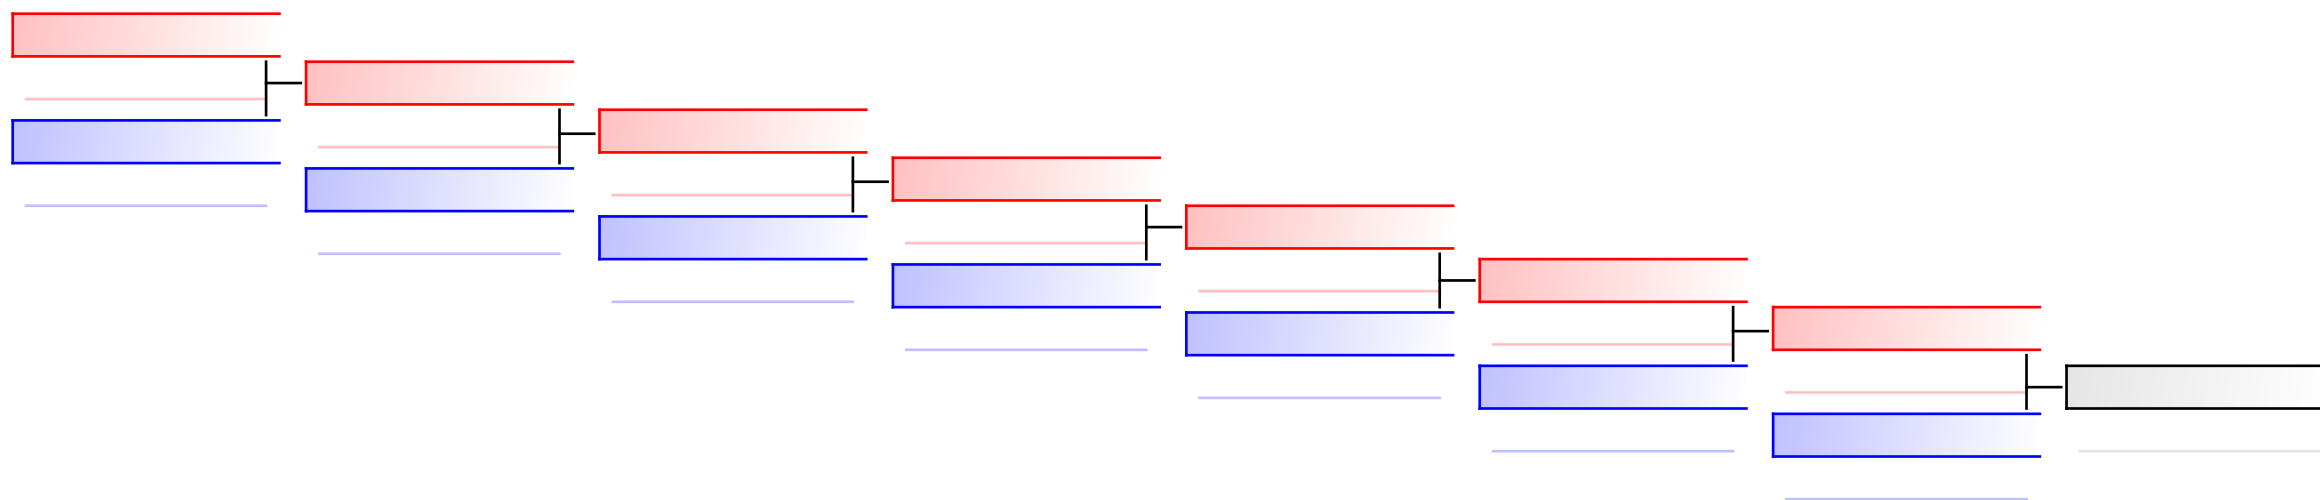

REPECHAGE: (3,4)