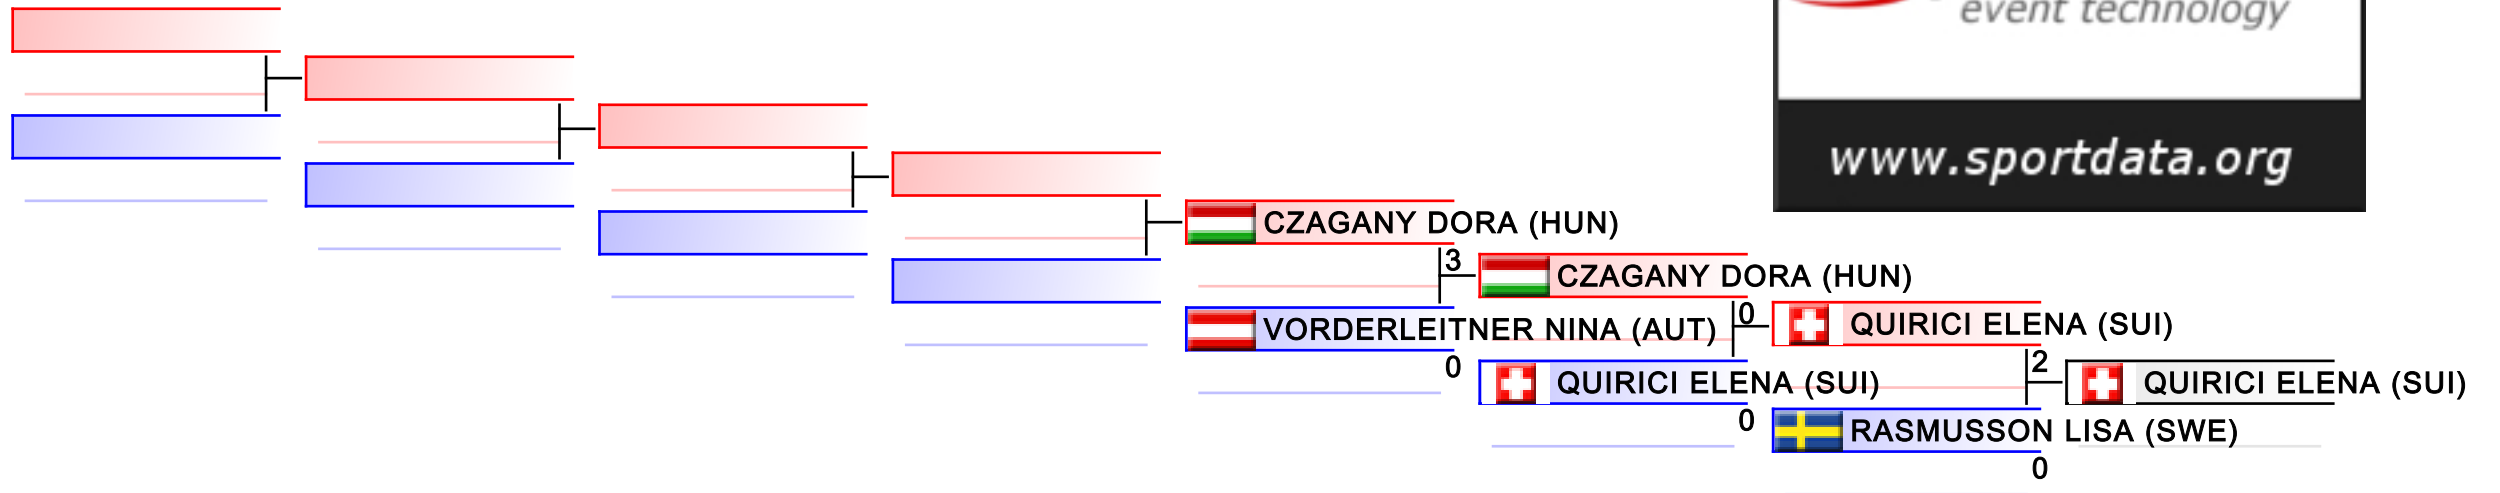

REPECHAGE: (3,2,1,4)

Referees:							
-----------	--	--	--	--	--	--	--

Female Kumite -68 Kg

Karate1 Series A - Salzburg 2017

Tatami
5 22:05

Pool
1,2

(c)sportdata GmbH & Co KG 2000-2017(2017-10-08 18:32) -WKF Approved- v 9.6.1 build 1 License: SDIL 2017 (expire 2017-12-31)