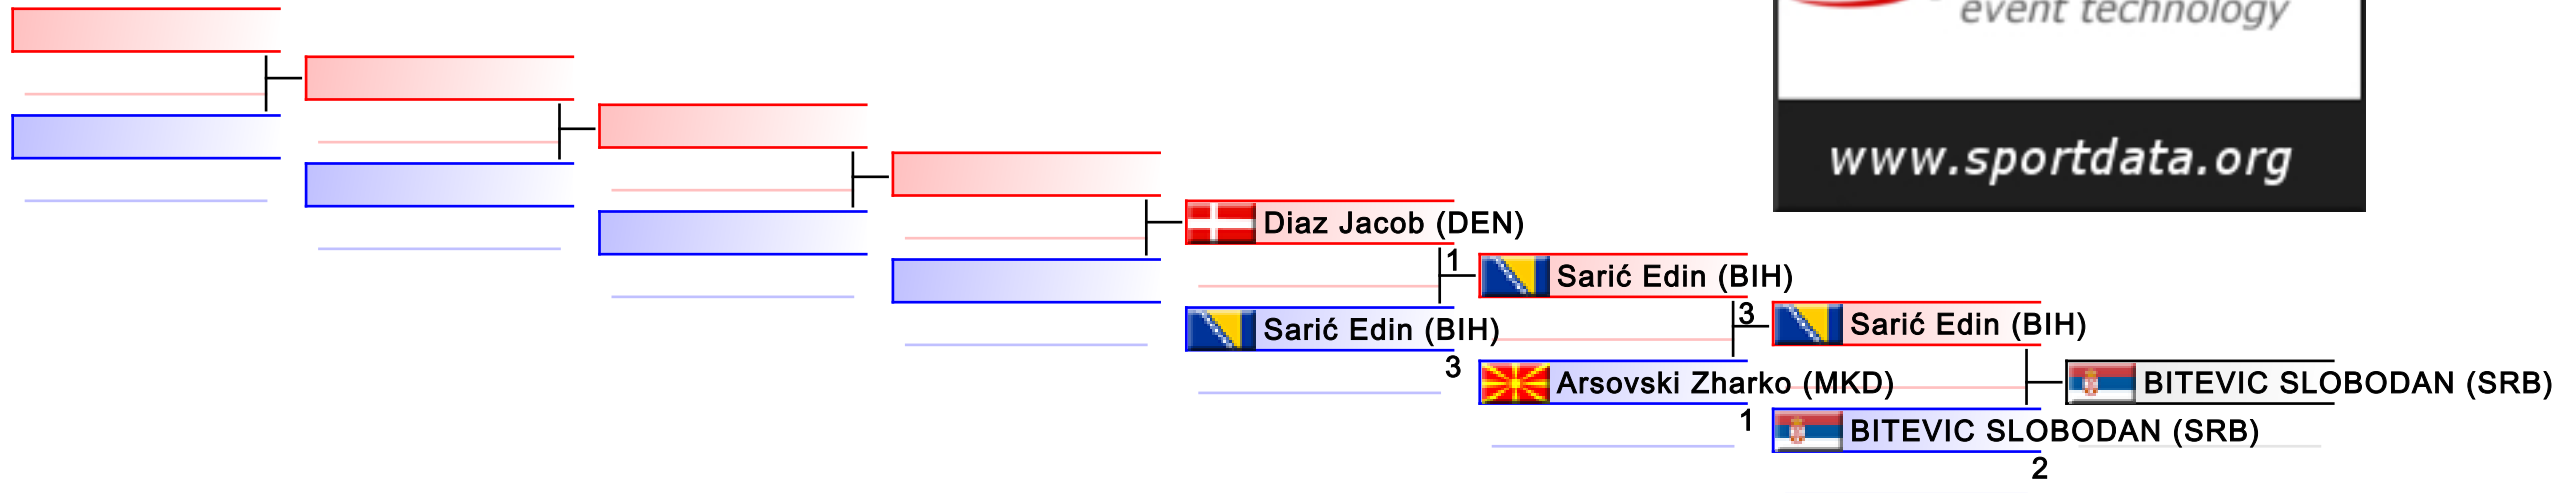

REPECHAGE: (1,2,3,4)

Referees:							
-----------	--	--	--	--	--	--	--

Male Kumite 84+ Kg
 Karate1 Series A - Salzburg 2017

Tatami 6 18:50
 Pool 8,7,6,5

(c)sportdata GmbH & Co KG 2000-2017(2017-10-08 18:32) -WKF Approved- v 9.6.1 build 1 License: SDIL 2017 (expire 2017-12-31)