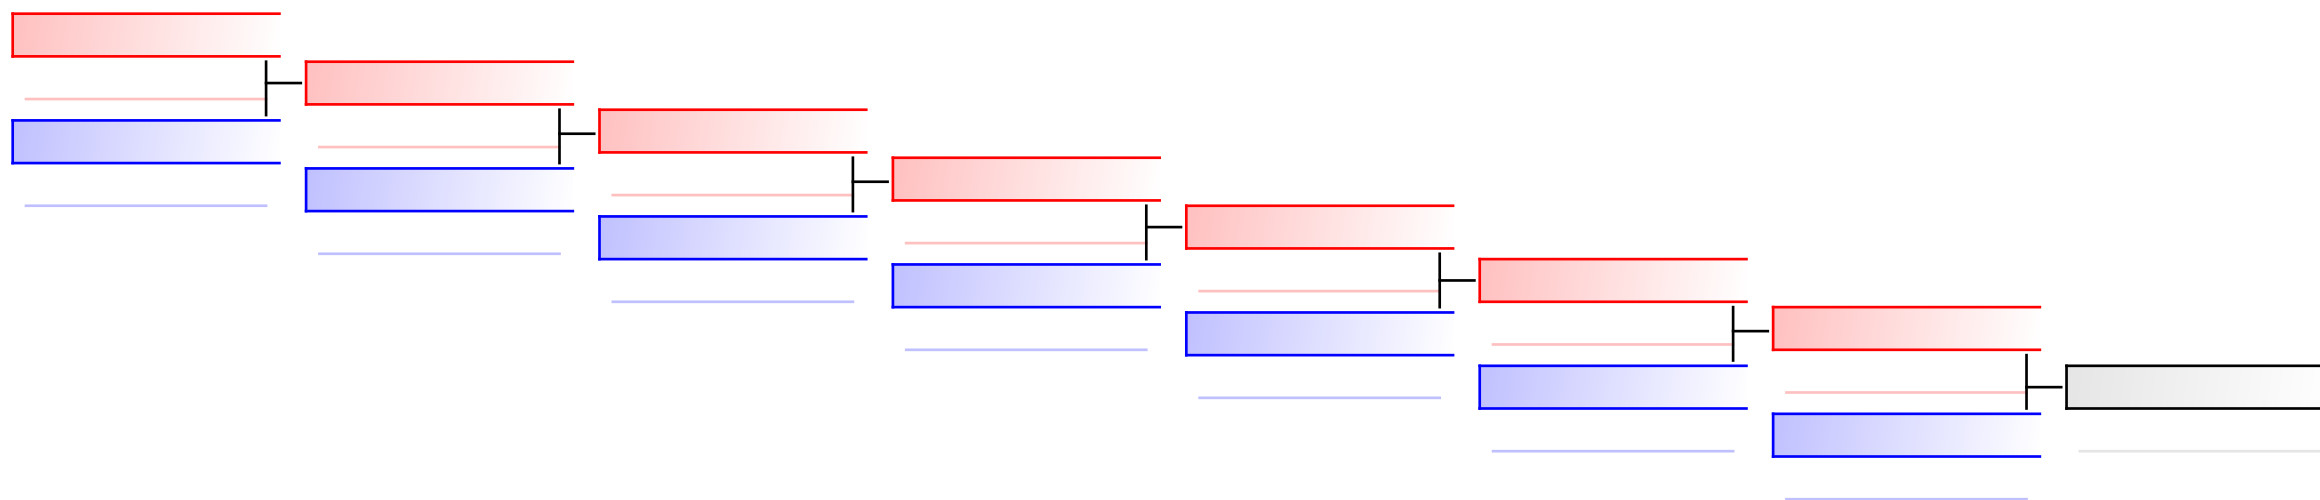

Male Kumite -84 Kg
 Karate1 Series A - Salzburg 2017

Tatami 1 22:40
 Pool 1,2

(c)sportdata GmbH & Co KG 2000-2017(2017-10-08 18:32) -WKF Approved- v 9.6.1 build 1 License: SDIL 2017 (expire 2017-12-31)

REPECHAGE: (1,2)