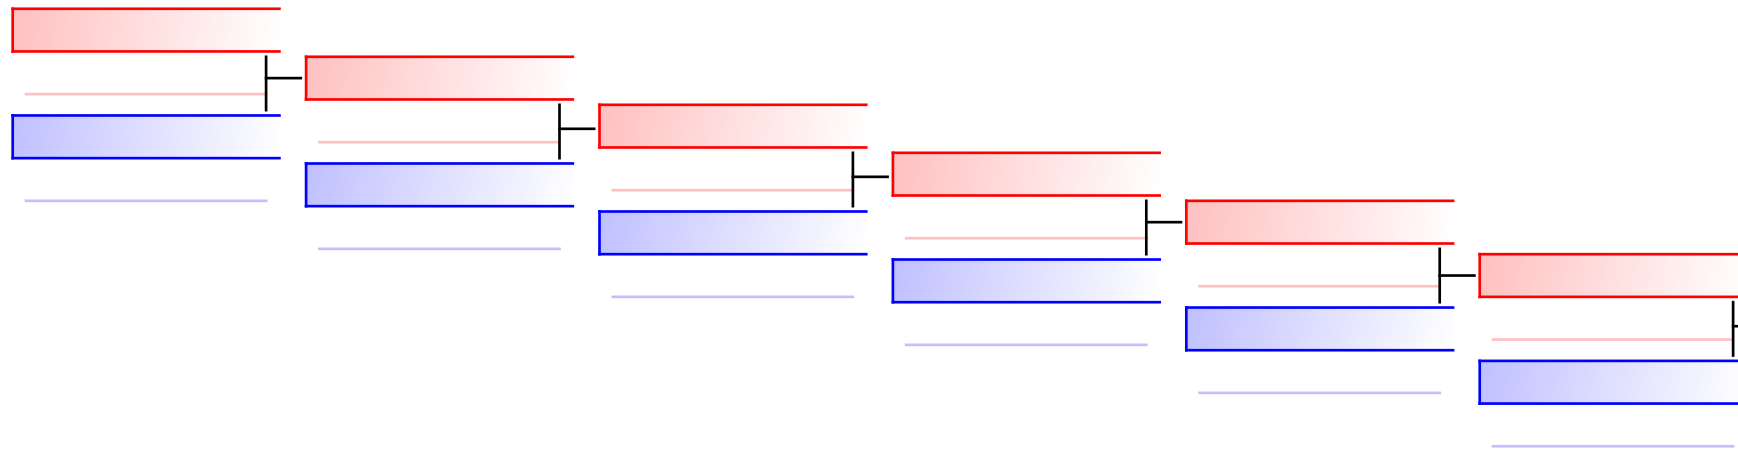

Female Team Kata

Karate1 Series A - Salzburg 2017

Tatami
5 14:20

Pool
1

(c)sportdata GmbH & Co KG 2000-2017(2017-10-08 18:32) -WKF Approved- v 9.6.1 build 1 License: SDIL 2017 (expire 2017-12-31)

KATA FEMALE PERU (PER)
Kosukun Sho | 1
BKS Belgrade karate associatio
BKS Belgrade karate association (SRB)
Unsu | 4