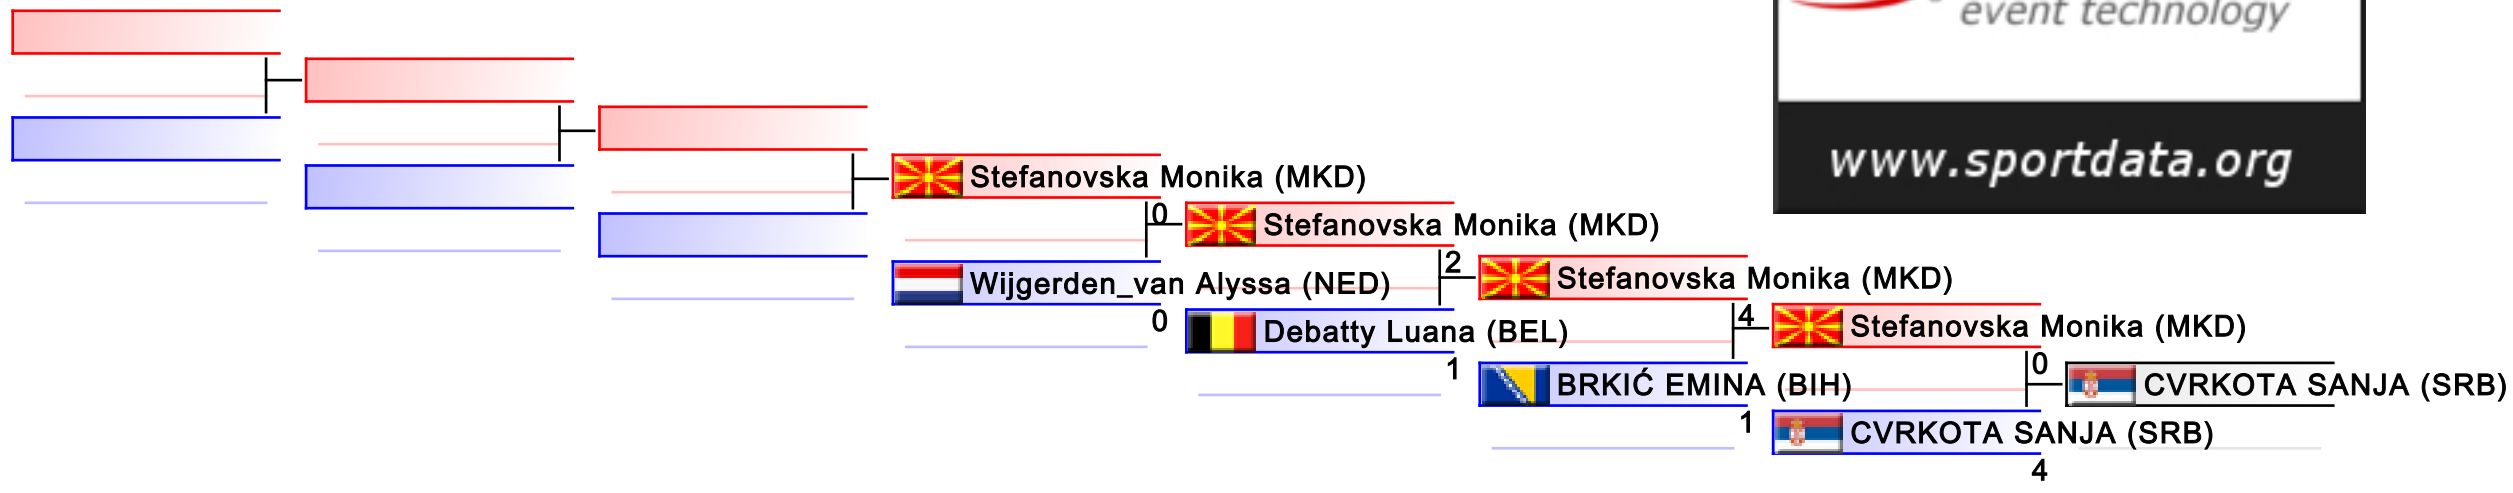

Female Kumite -68 Kg

Karate1 Series A - Salzburg 2017

(c)sportdata GmbH & Co KG 2000-2017(2017-10-08 18:32) -WKF Approved- v 9.6.1 build 1 License: SDIL 2017 (expire 2017-12-31)

Tatami
5 22:30

Pool
3,4