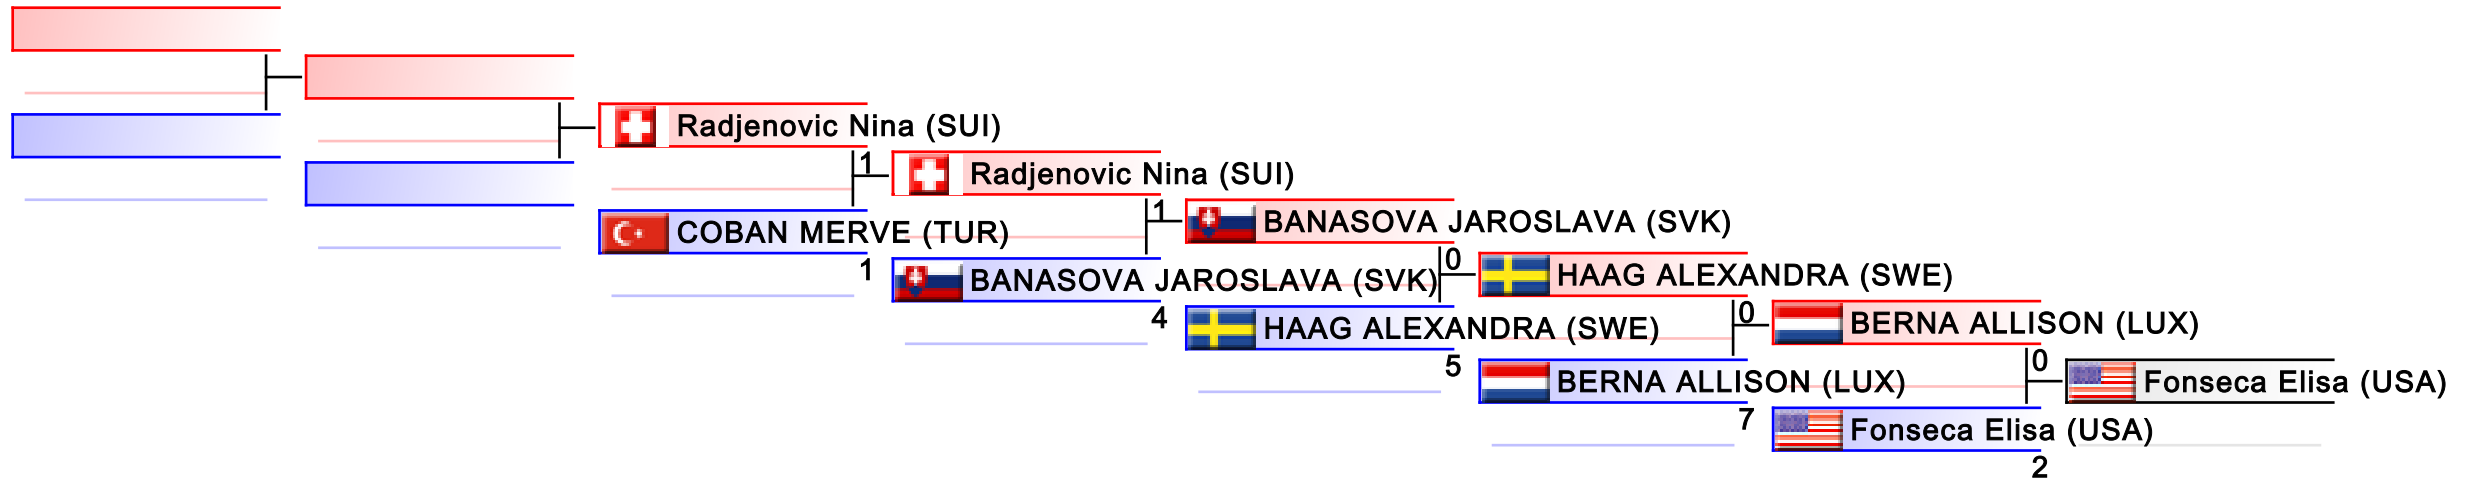

REPECHAGE: (3,2,1,4)