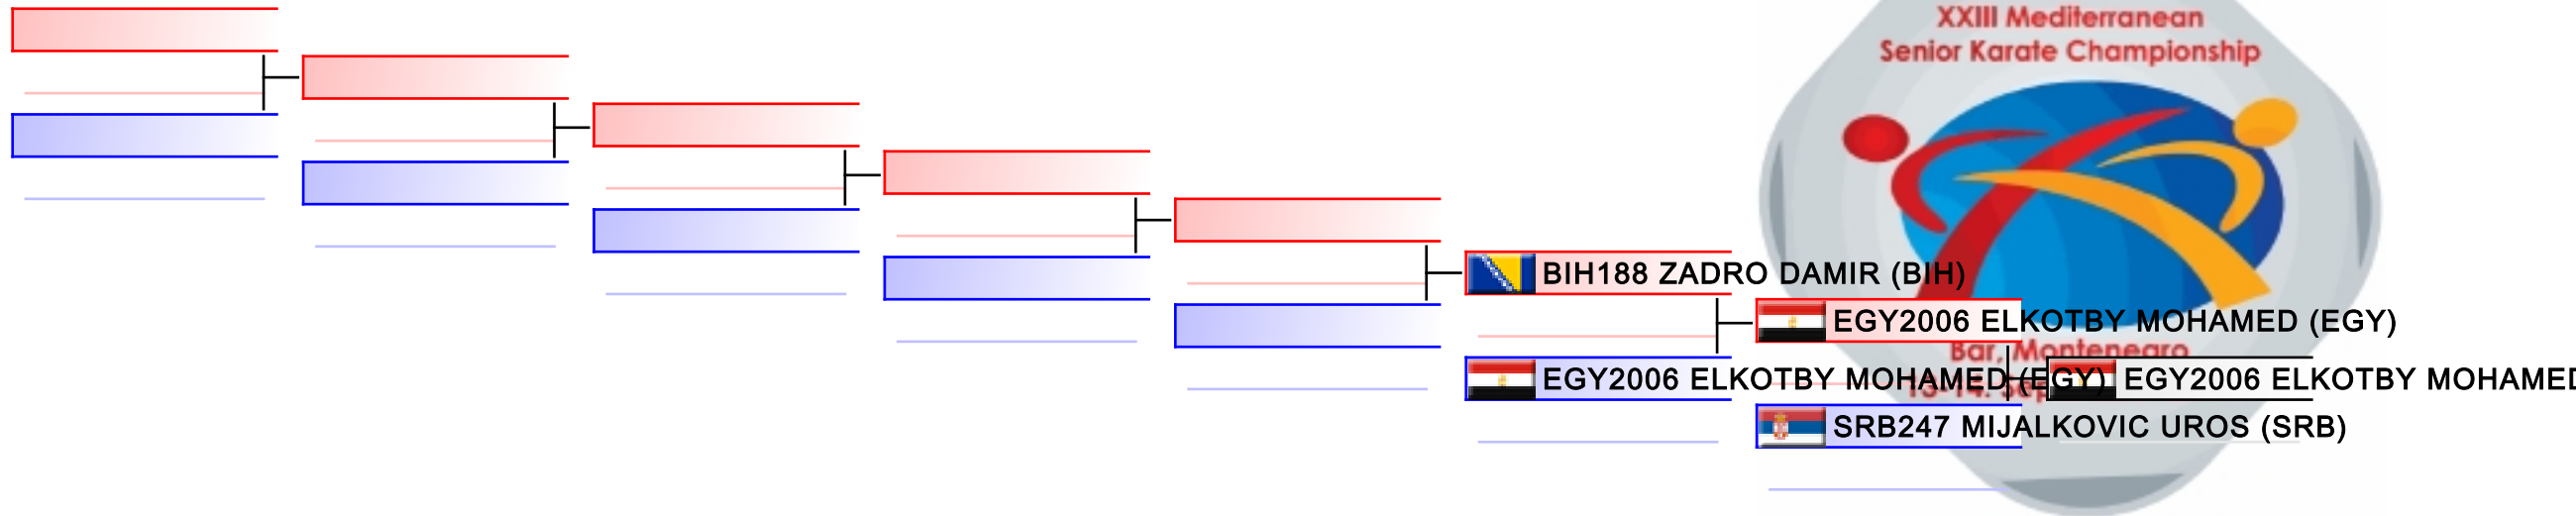

Male Kumite -84 Kg

Mediterranean Senior Championships 2014

WKF Manager (c) WKF and sportdata GmbH & Co KG 2000-2014(2014-09-16 15:04) v 8.1.0 build 1 License: SDIL Sportdata 2014 (expire 2014-12-31)

Tatami

Pool
1