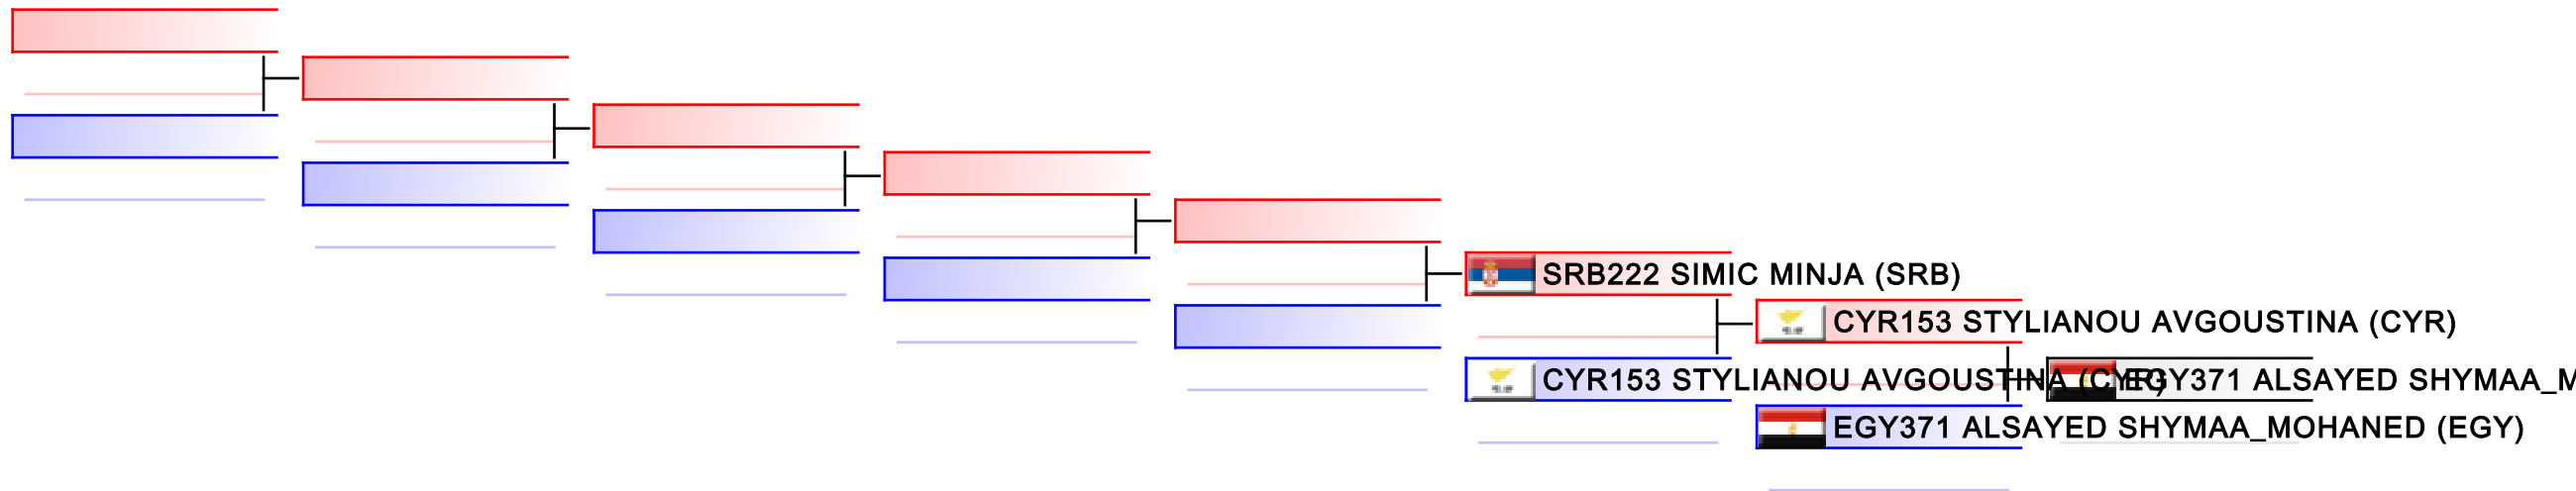

REPECHAGE: Female Kumite 68+ Kg(1)