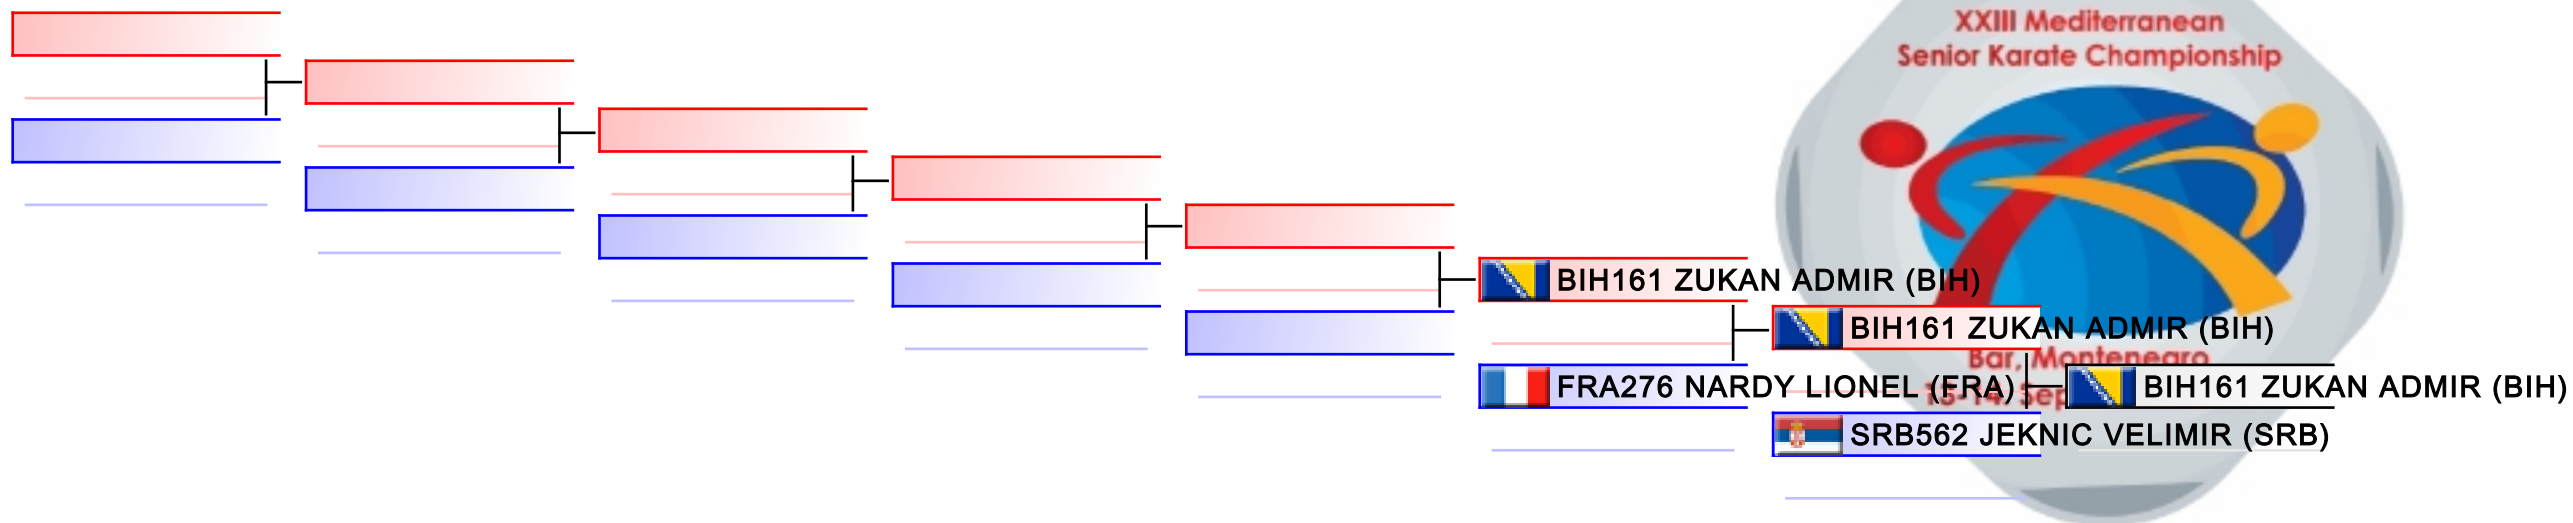

Male Kumite 84+ Kg

Mediterranean Senior Championships 2014

WKF Manager (c) WKF and sportdata GmbH & Co KG 2000-2014(2014-09-16 15:04) v 8.1.0 build 1 License: SDIL Sportdata 2014 (expire 2014-12-31)

Tatami

Pool
1