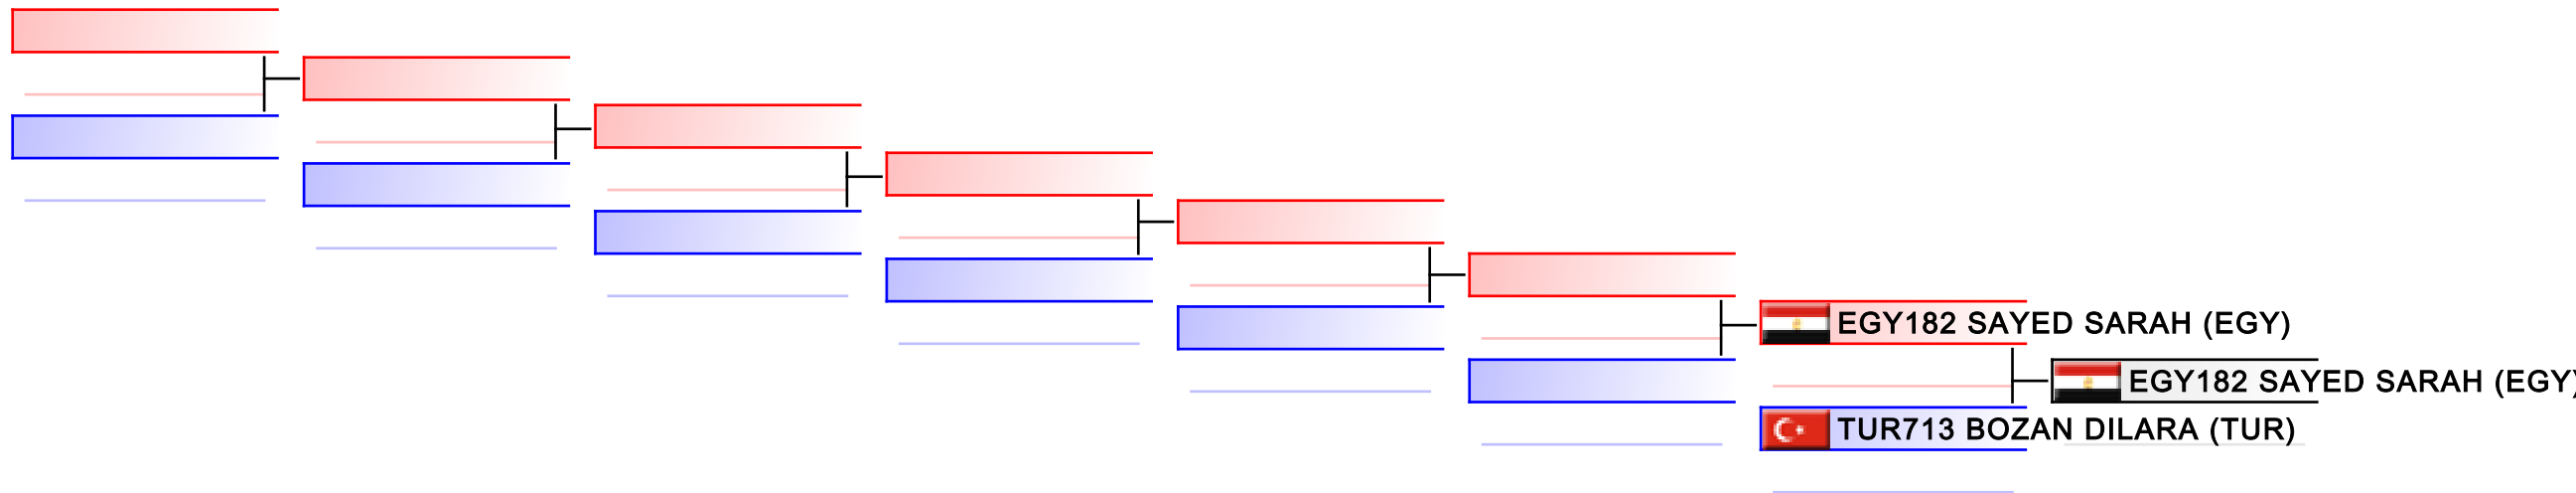

REPECHAGE: Female Kata(1)