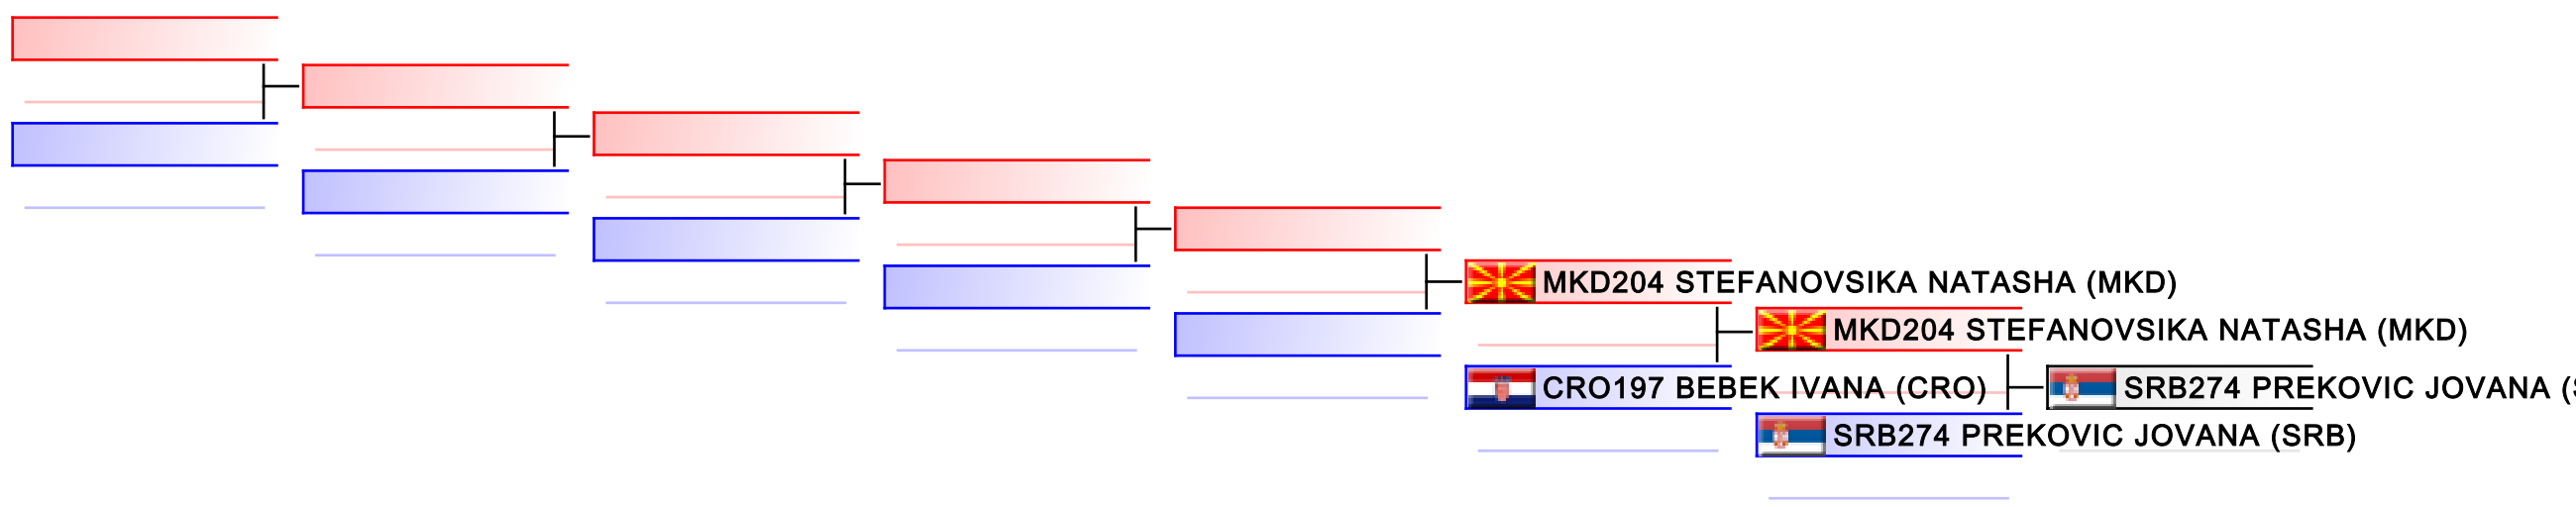

REPECHAGE: Female Kumite -61 Kg(1)