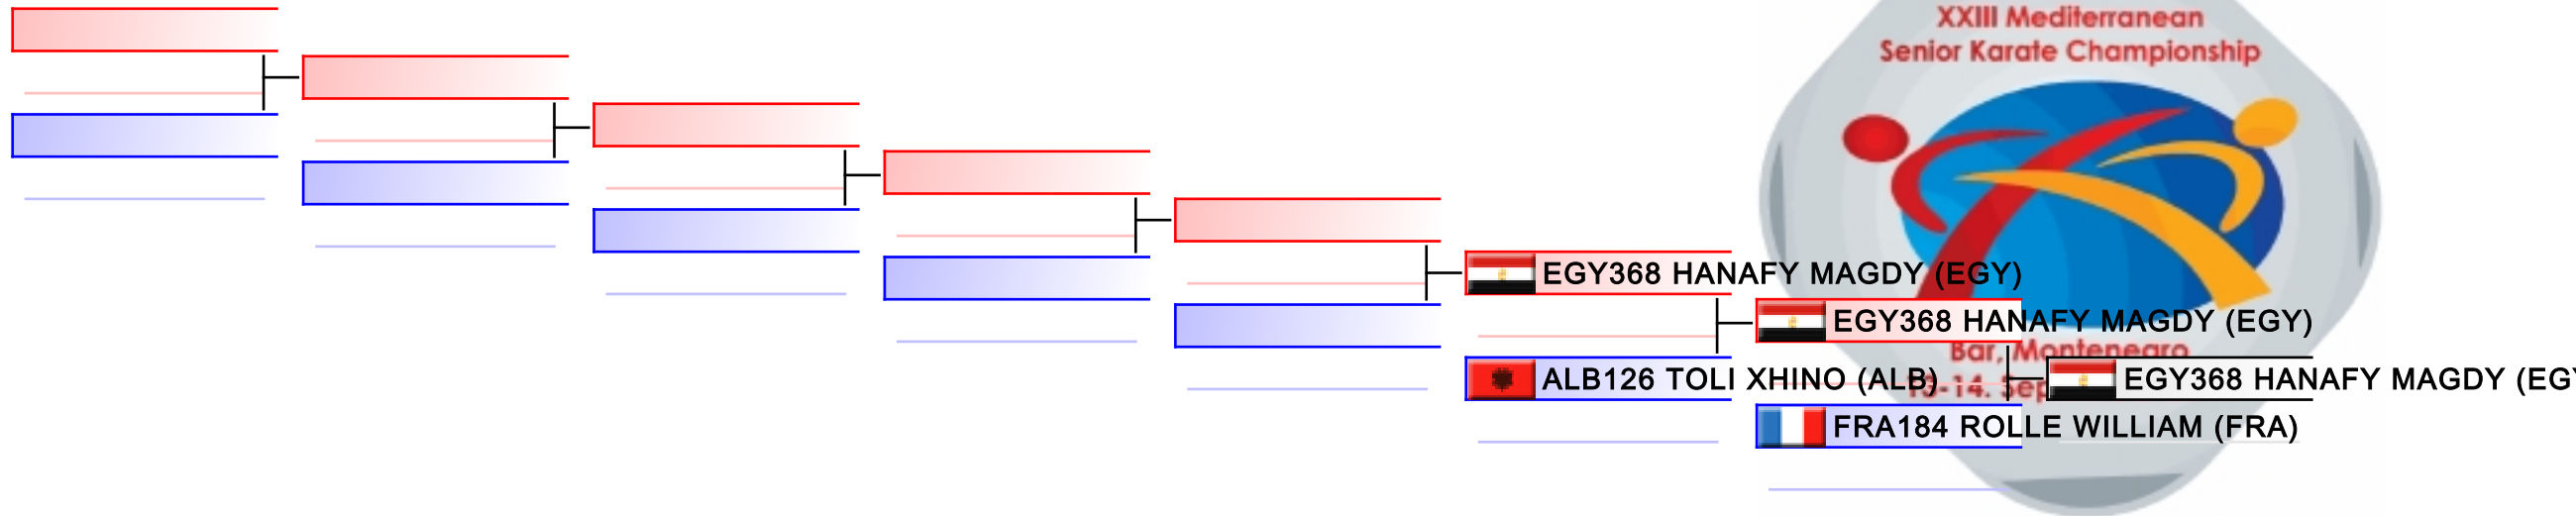

Male Kumite -67 Kg

Mediterranean Senior Championships 2014

WKF Manager (c) WKF and sportdata GmbH & Co KG 2000-2014(2014-09-16 15:04) v 8.1.0 build 1 License: SDIL Sportdata 2014 (expire 2014-12-31)

Tatami

Pool
1