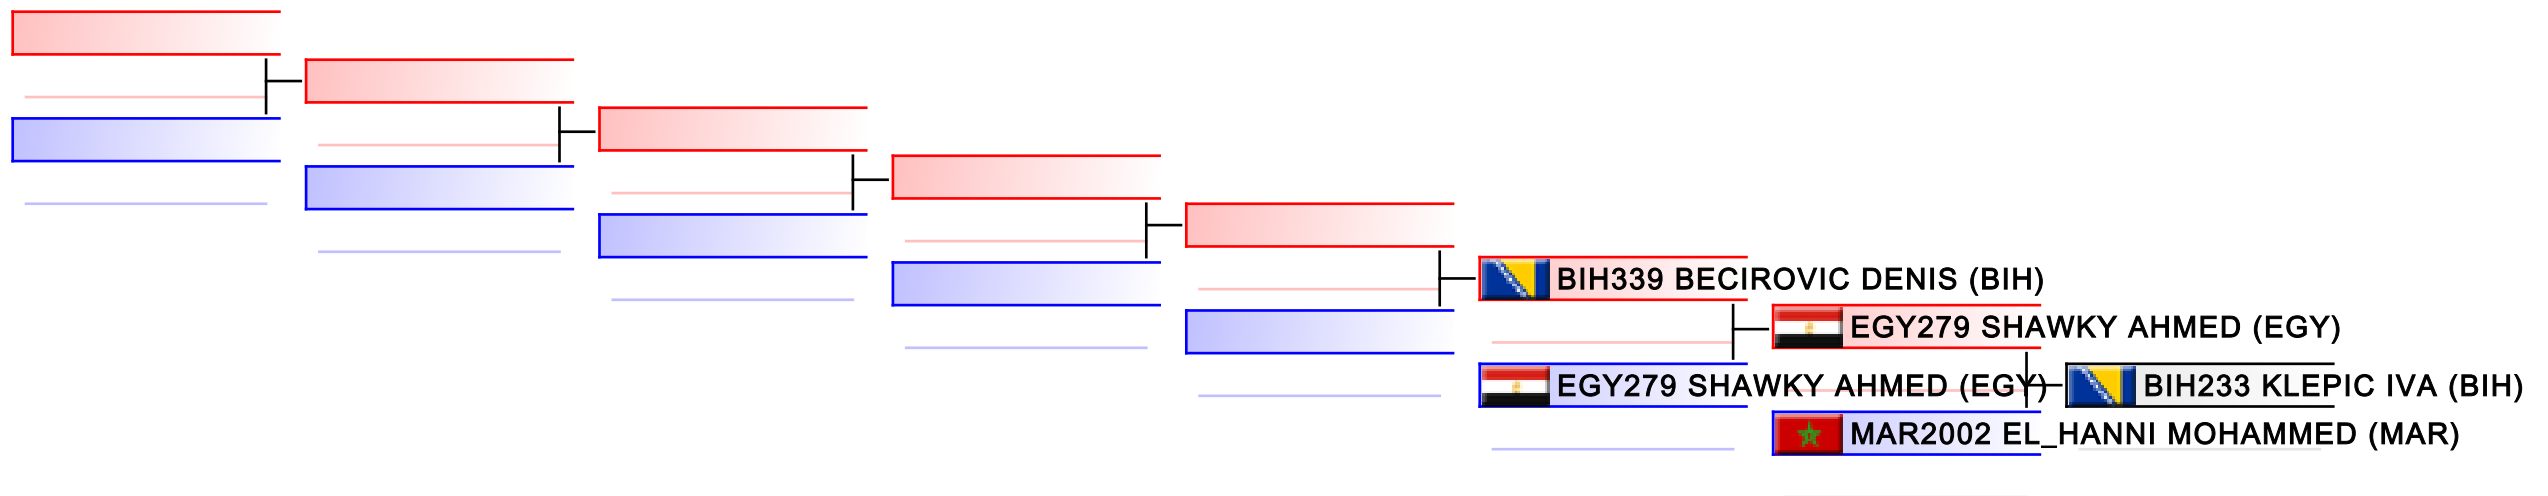

REPECHAGE: Male Kata(1)