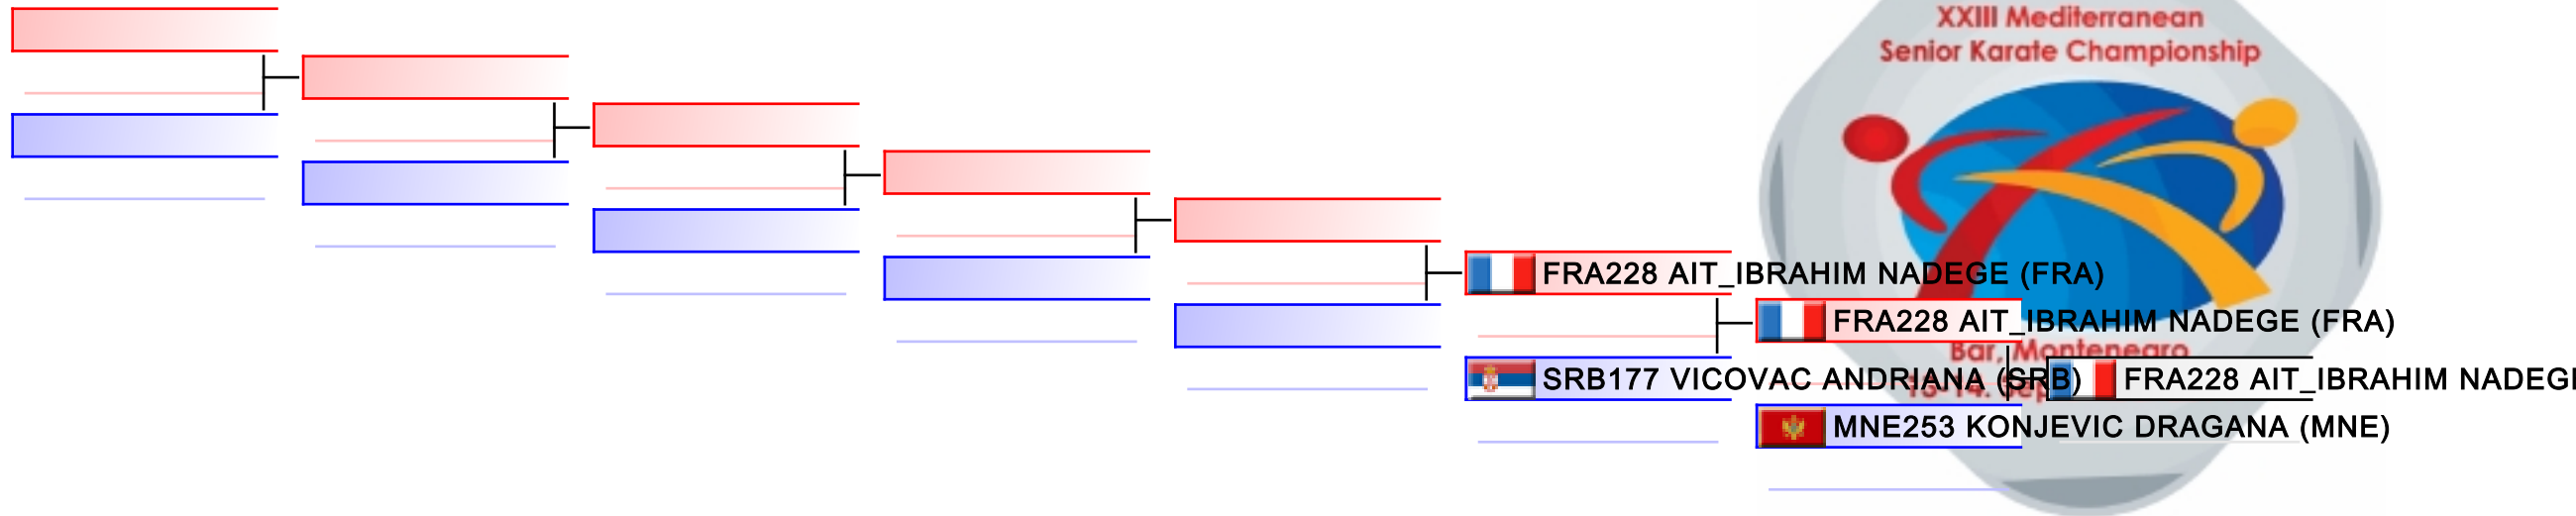

REPECHAGE: Female Kumite 68+ Kg(1)

Referees: