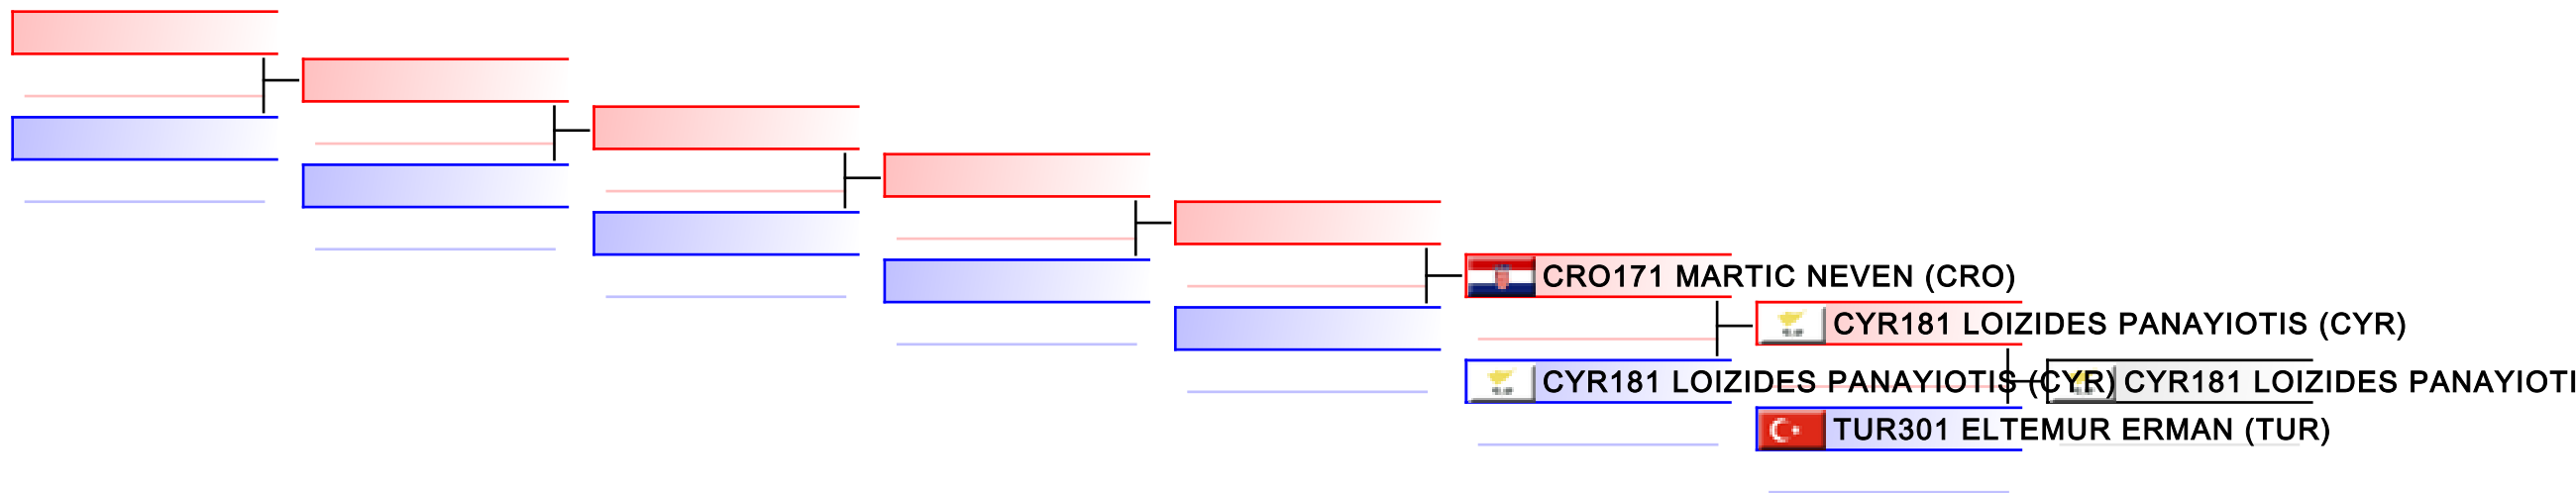

REPECHAGE: Male Kumite -75 Kg(1)