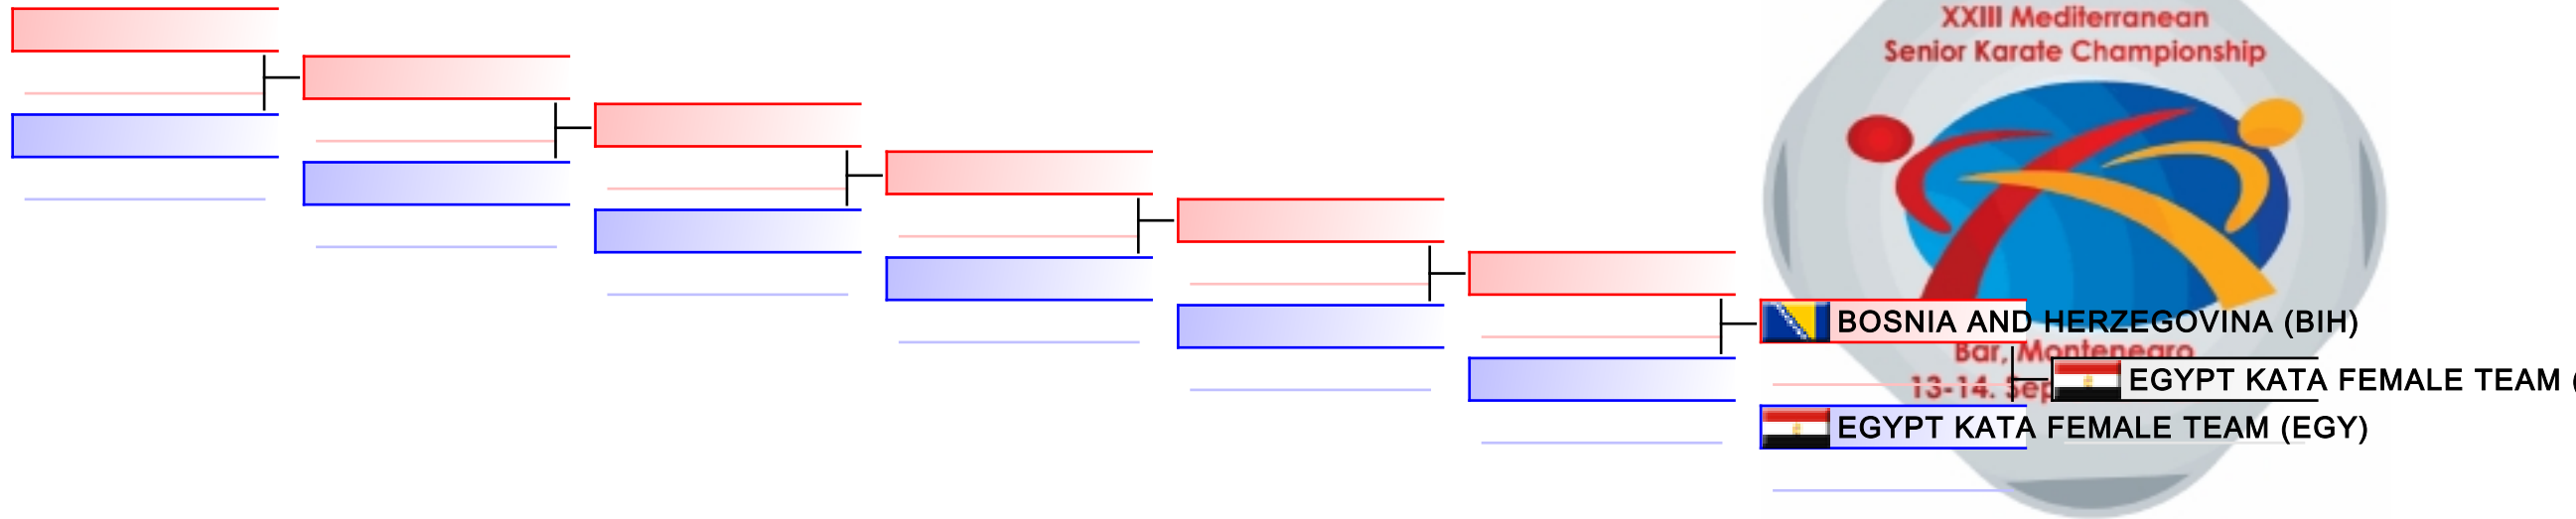

Female Team Kata

Mediterranean Senior Championships 2014

WKF Manager (c) WKF and sportdata GmbH & Co KG 2000-2014(2014-09-16 15:04) v 8.1.0 build 1 License: SDIL Sportdata 2014 (expire 2014-12-31)

Tatami

Pool
1