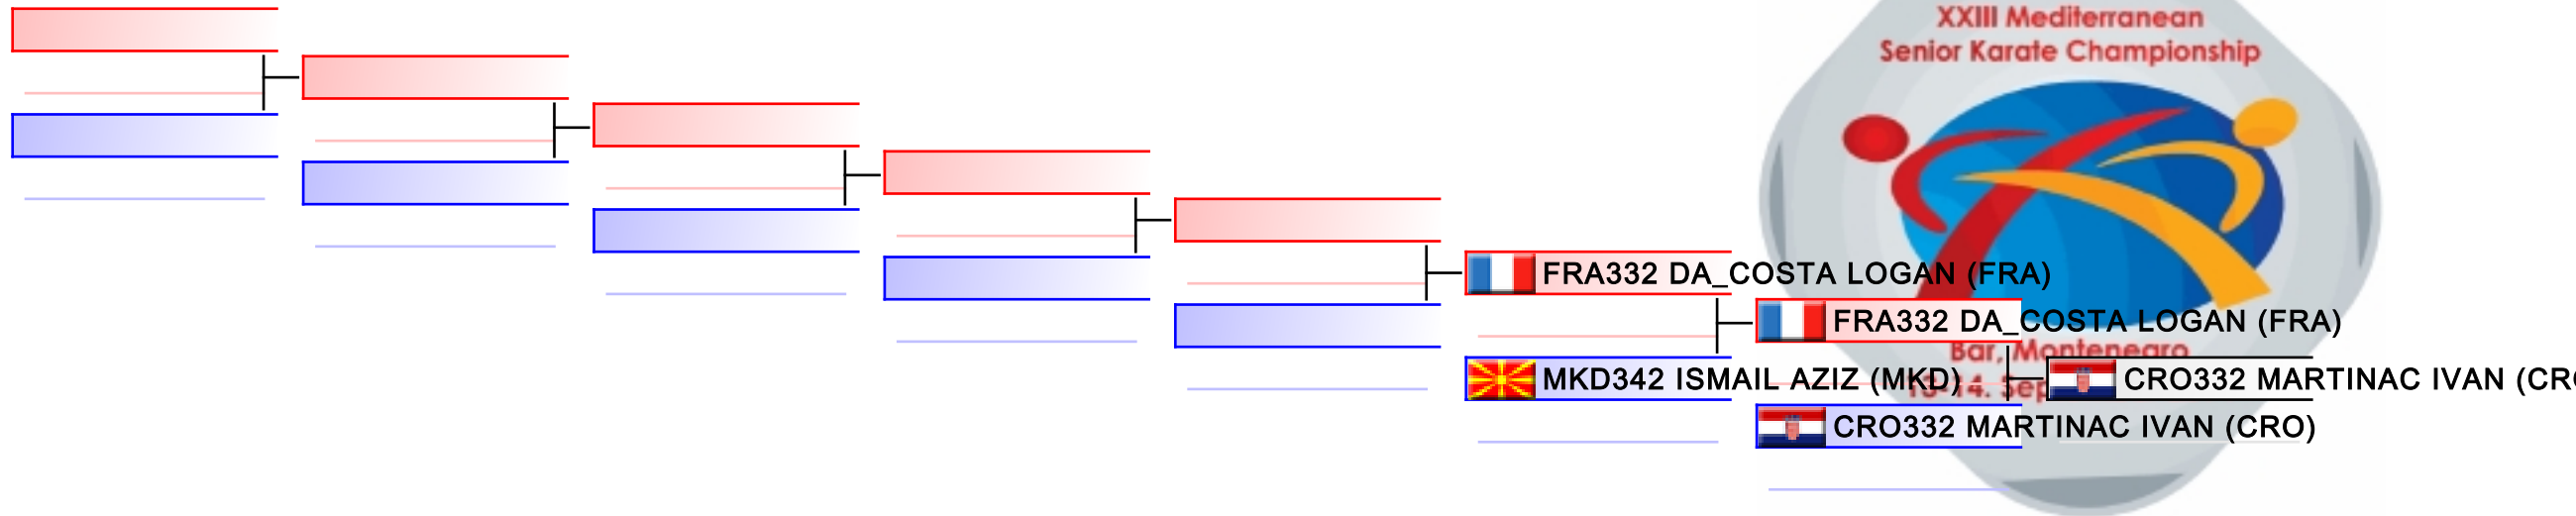

Male Kumite -75 Kg

Mediterranean Senior Championships 2014

WKF Manager (c) WKF and sportdata GmbH & Co KG 2000-2014(2014-09-16 15:04) v 8.1.0 build 1 License: SDIL Sportdata 2014 (expire 2014-12-31)

Tatami

Pool
1