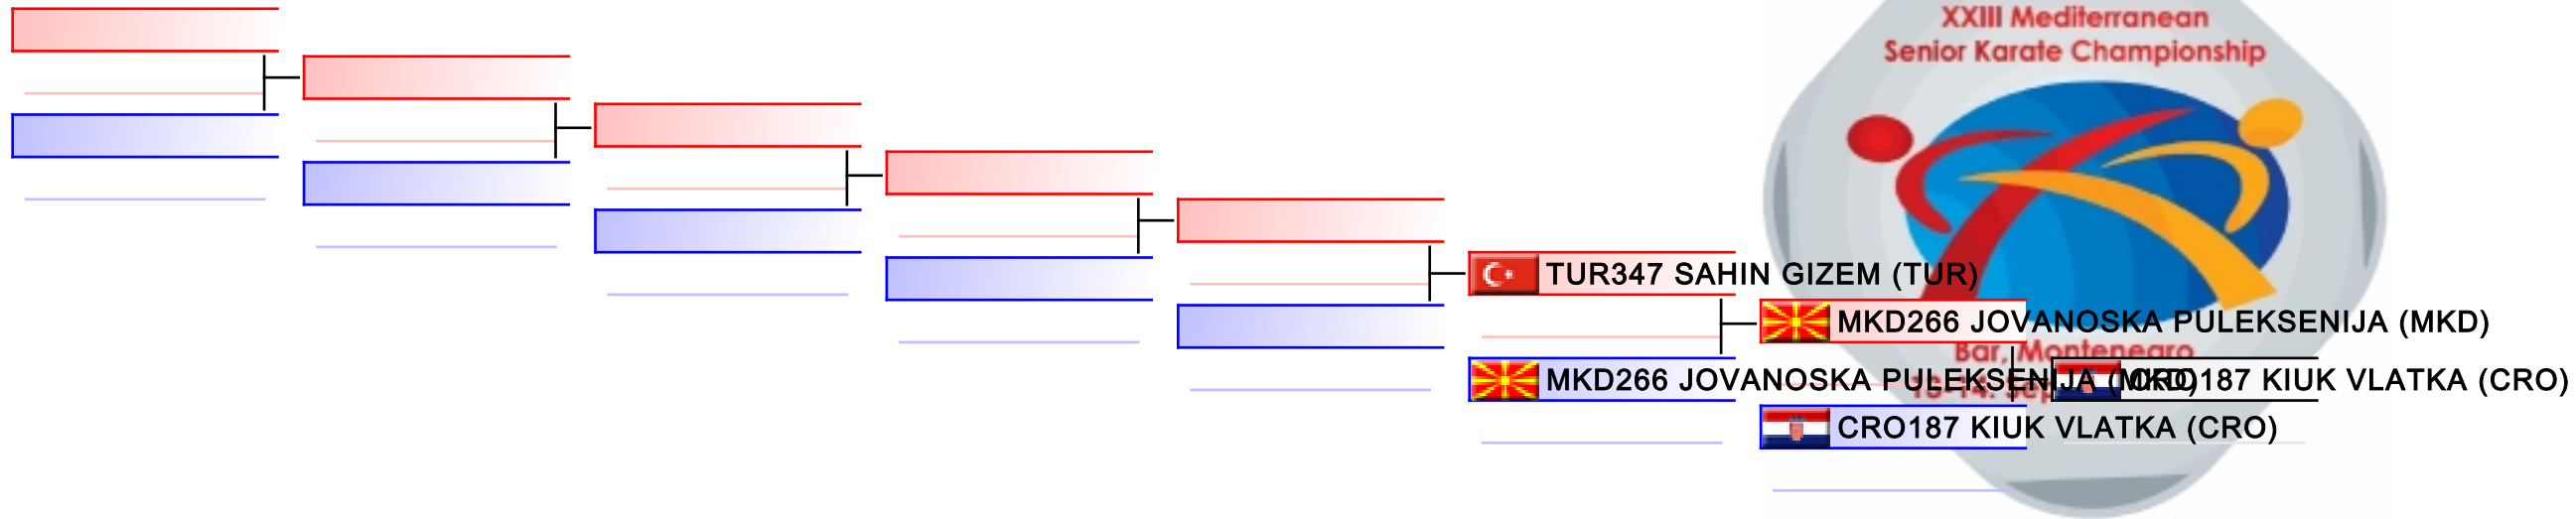

# Female Kata

Mediterranean Senior Championships 2014

WKF Manager (c) WKF and sportdata GmbH & Co KG 2000-2014(2014-09-16 15:04) v 8.1.0 build 1 License: SDIL Sportdata 2014 (expire 2014-12-31)

Tatami

Pool  
1