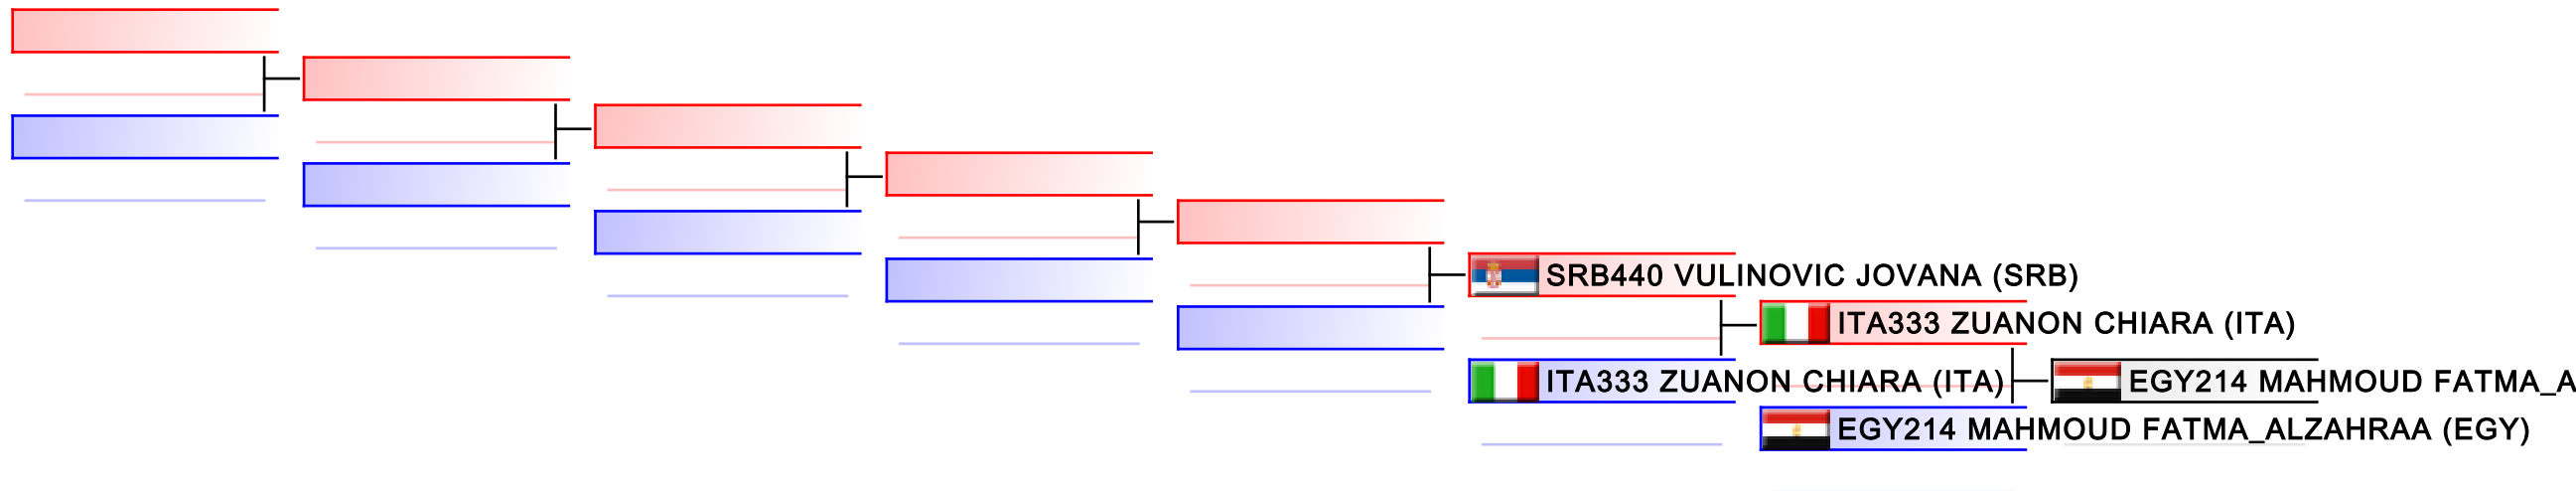

REPECHAGE: Female Kumite -68 Kg(1)