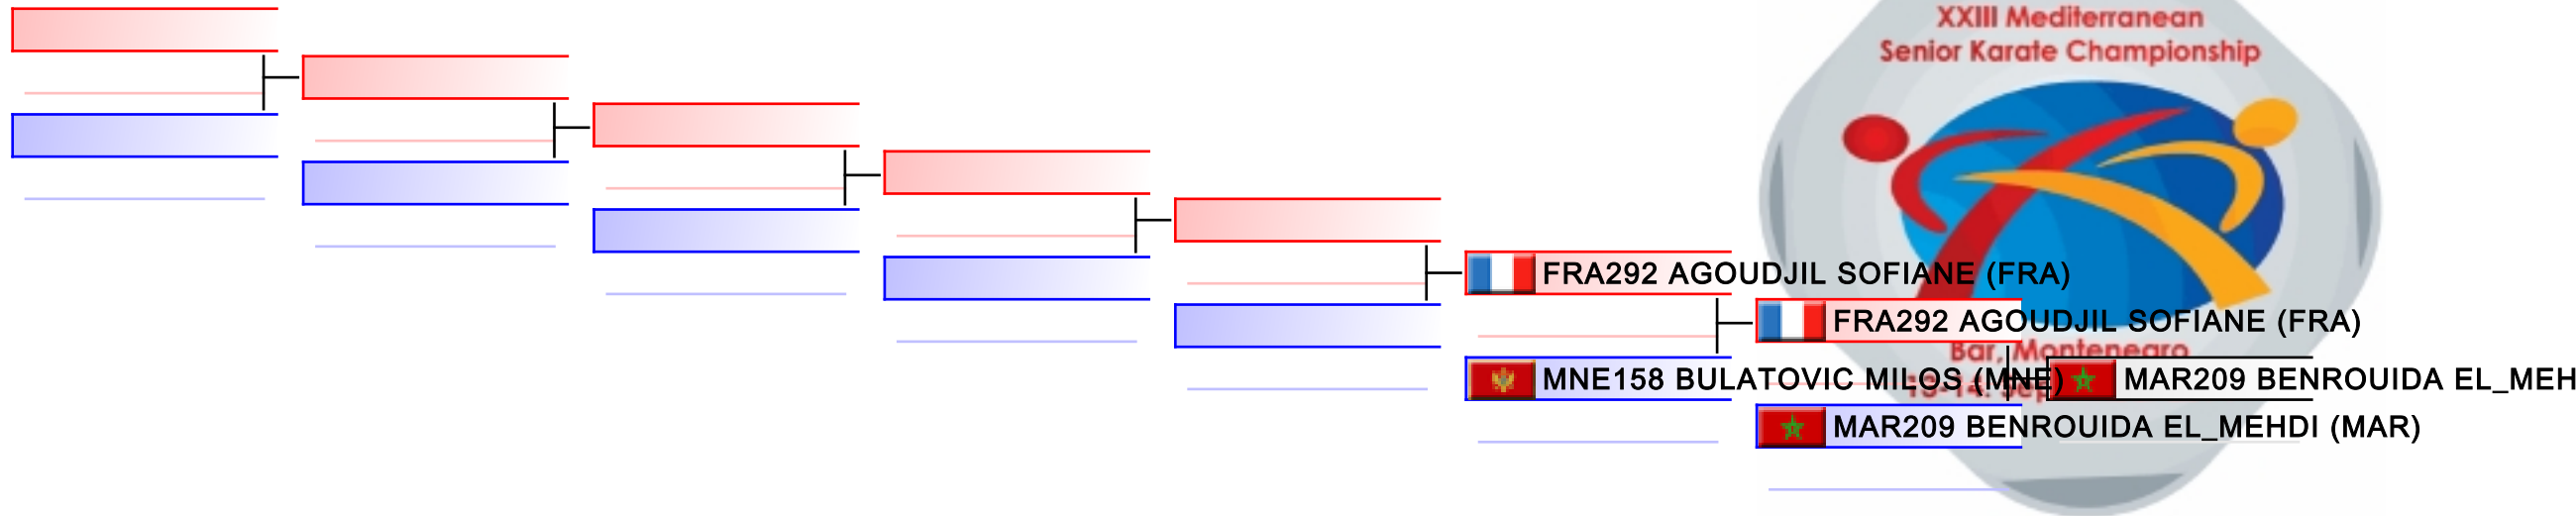

Male Kumite -60 Kg

Mediterranean Senior Championships 2014

WKF Manager (c) WKF and sportdata GmbH & Co KG 2000-2014(2014-09-16 15:04) v 8.1.0 build 1 License: SDIL Sportdata 2014 (expire 2014-12-31)

Tatami

Pool
1