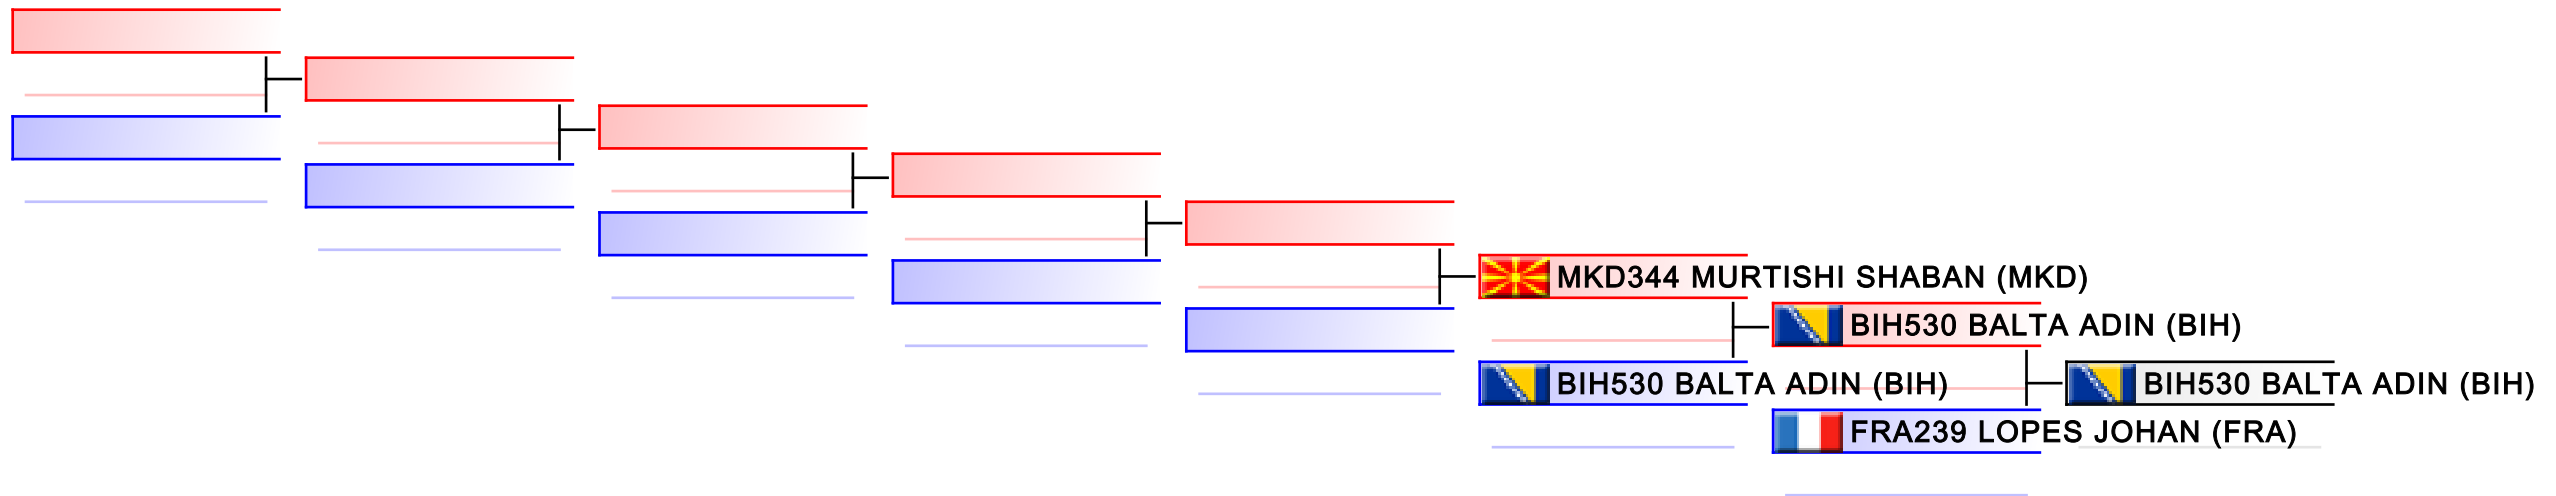

REPECHAGE: Male Kumite -60 Kg(1)