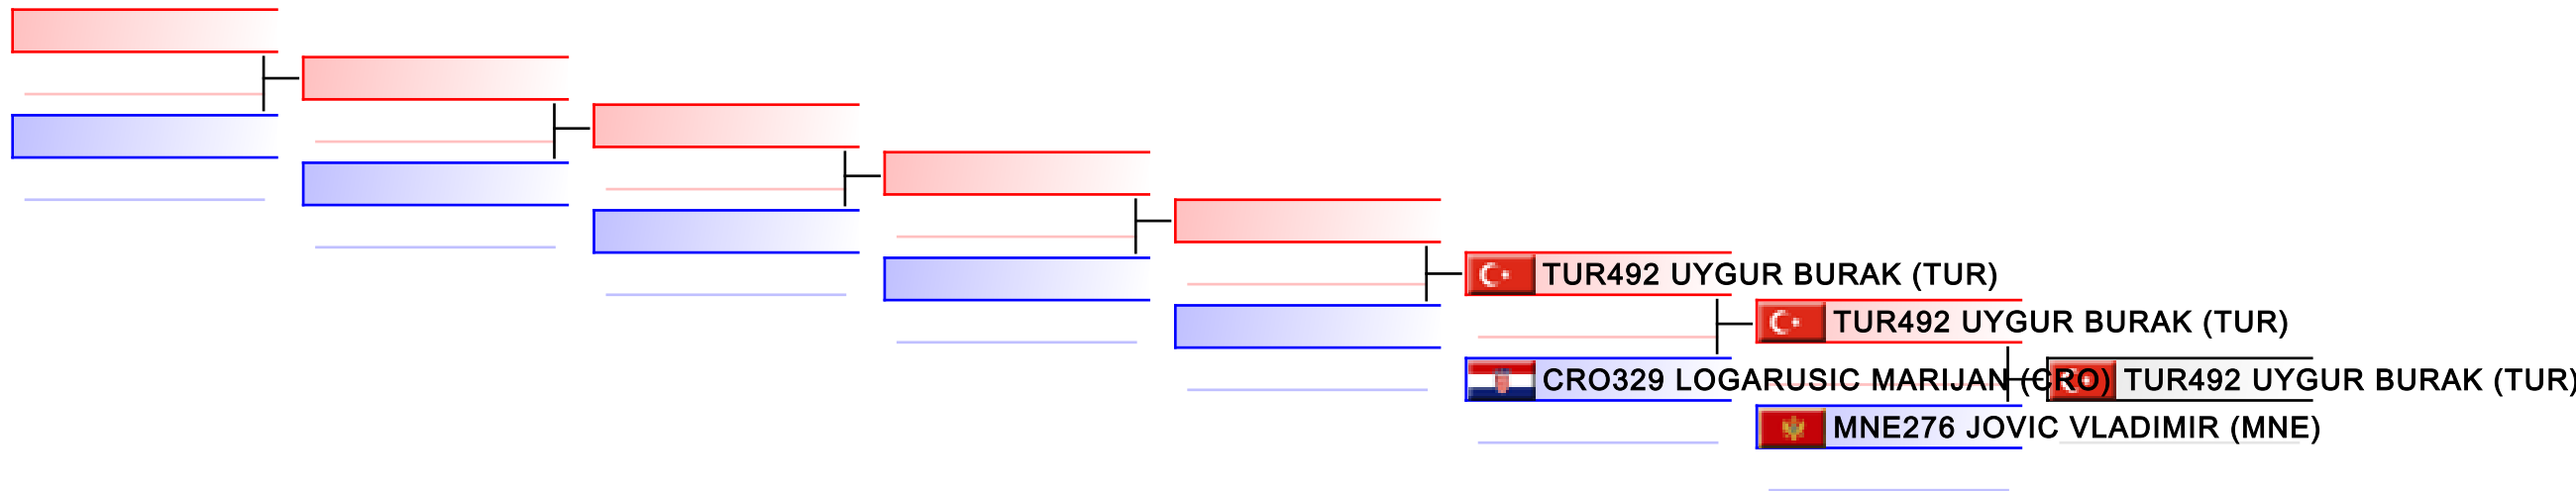

REPECHAGE: Male Kumite -67 Kg(1)