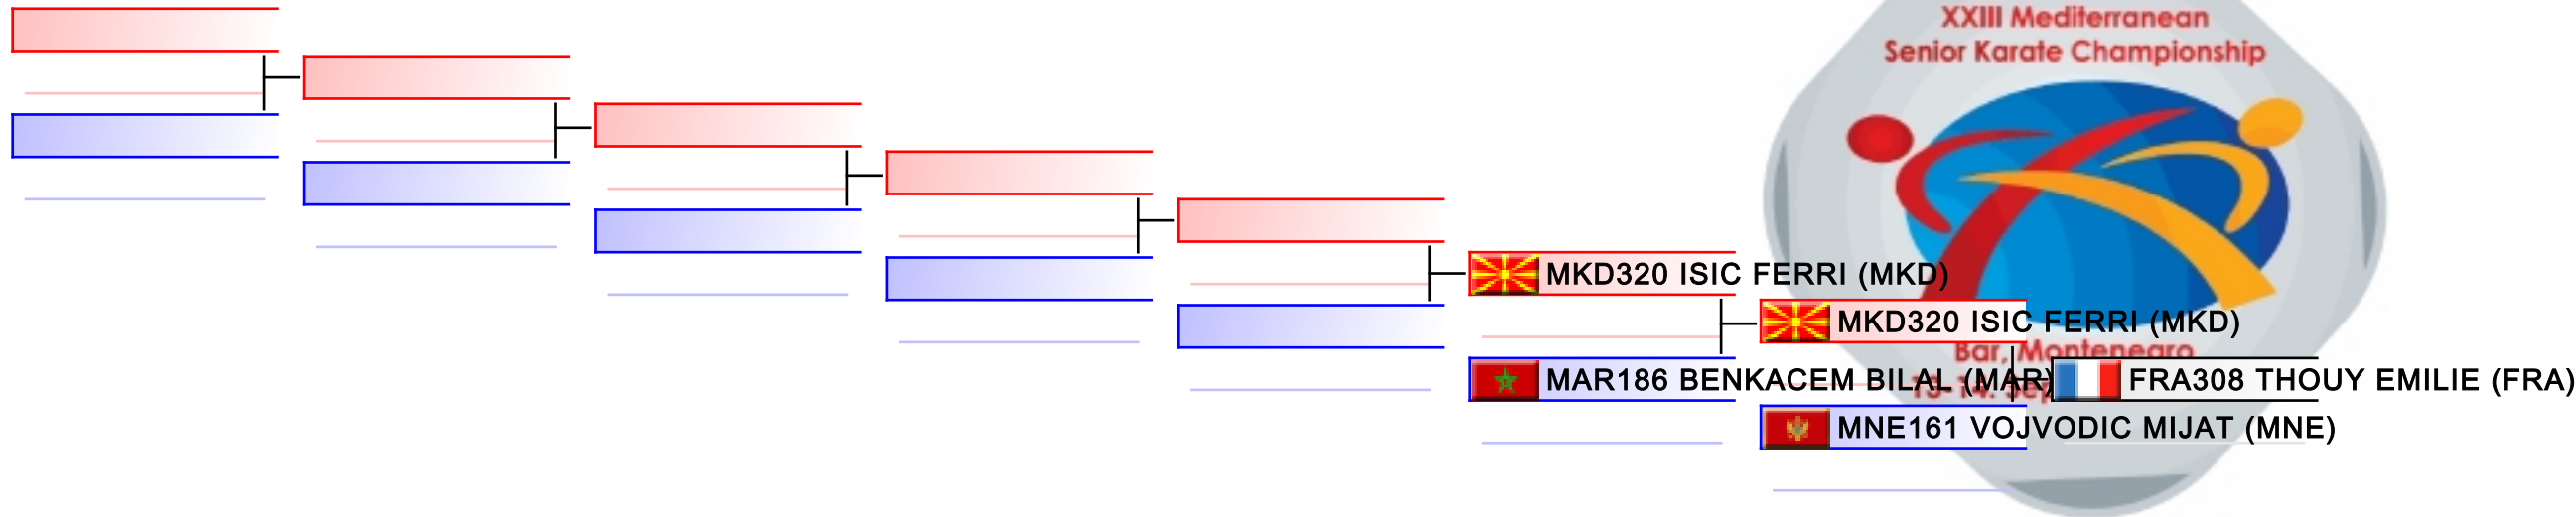

Male Kata

Mediterranean Senior Championships 2014

WKF Manager (c) WKF and sportdata GmbH & Co KG 2000-2014(2014-09-16 15:04) v 8.1.0 build 1 License: SDIL Sportdata 2014 (expire 2014-12-31)

Tatami

Pool
1