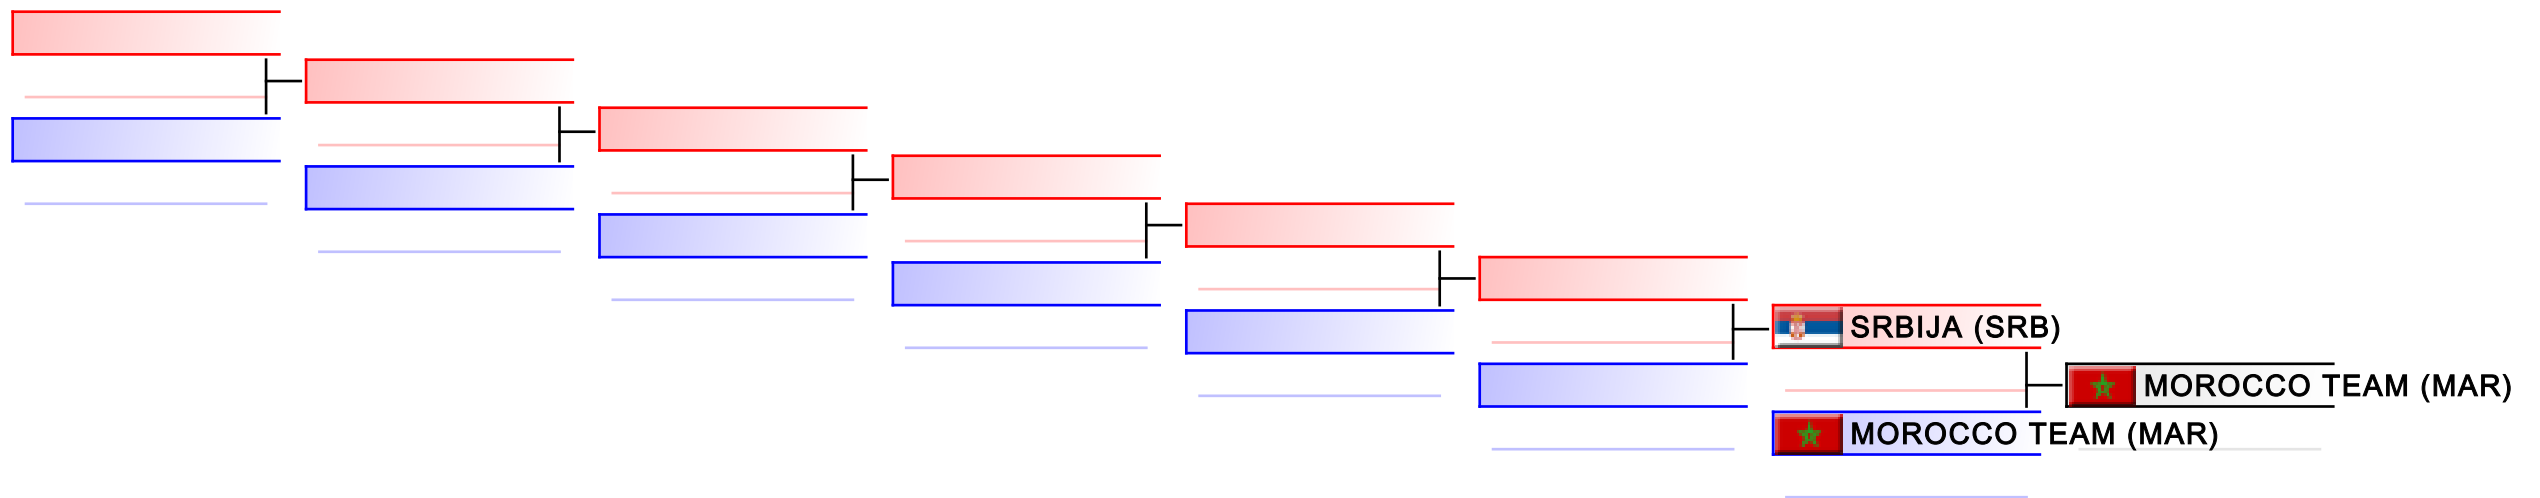

REPECHAGE: Male Team Kumite(1)