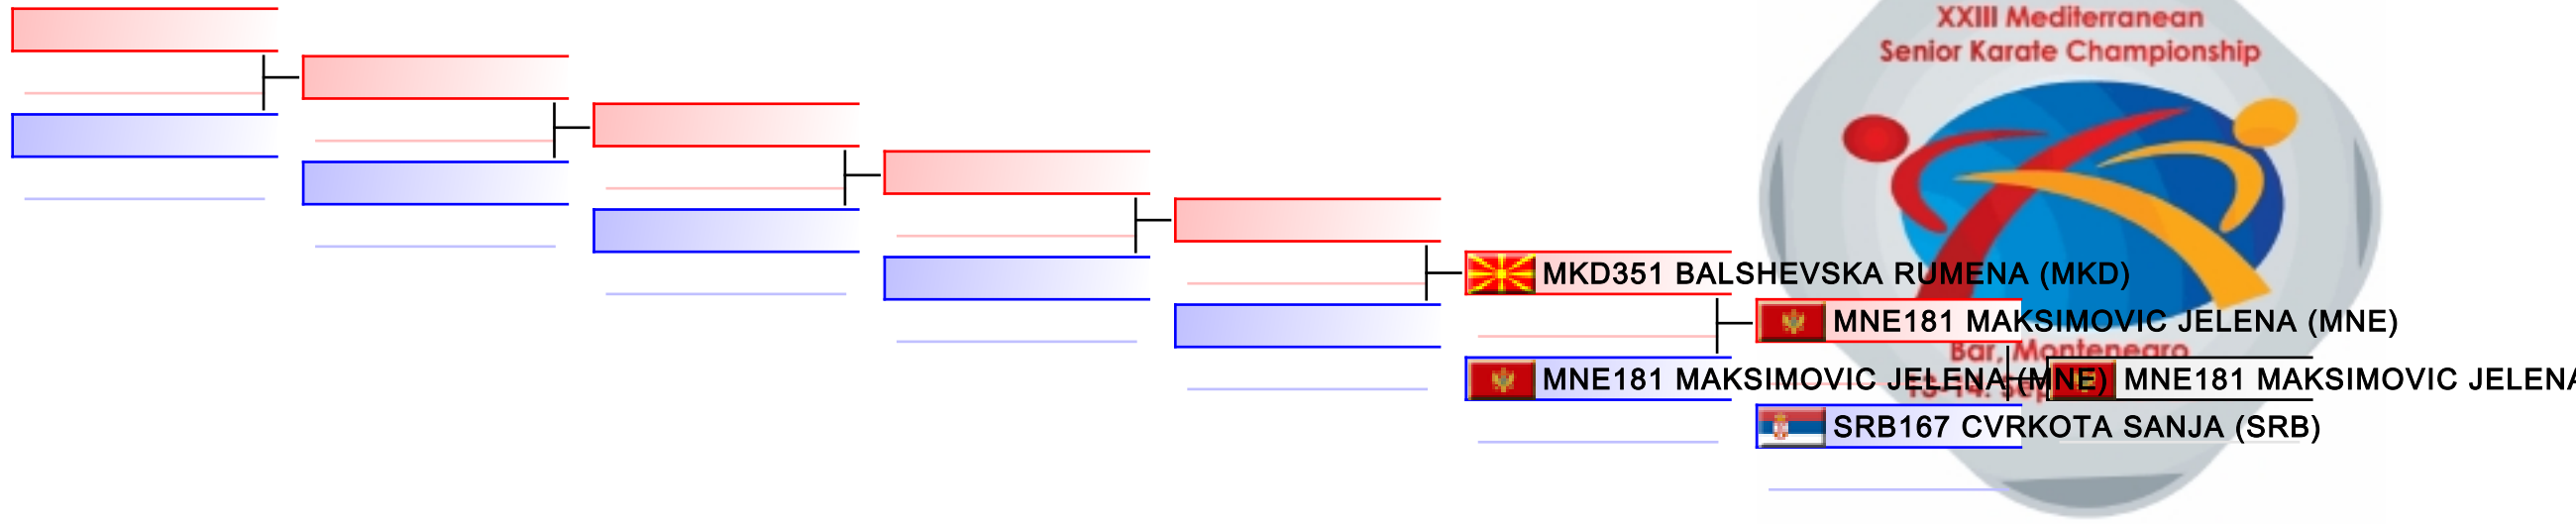

REPECHAGE: Female Kumite -61 Kg(1)

Referees: