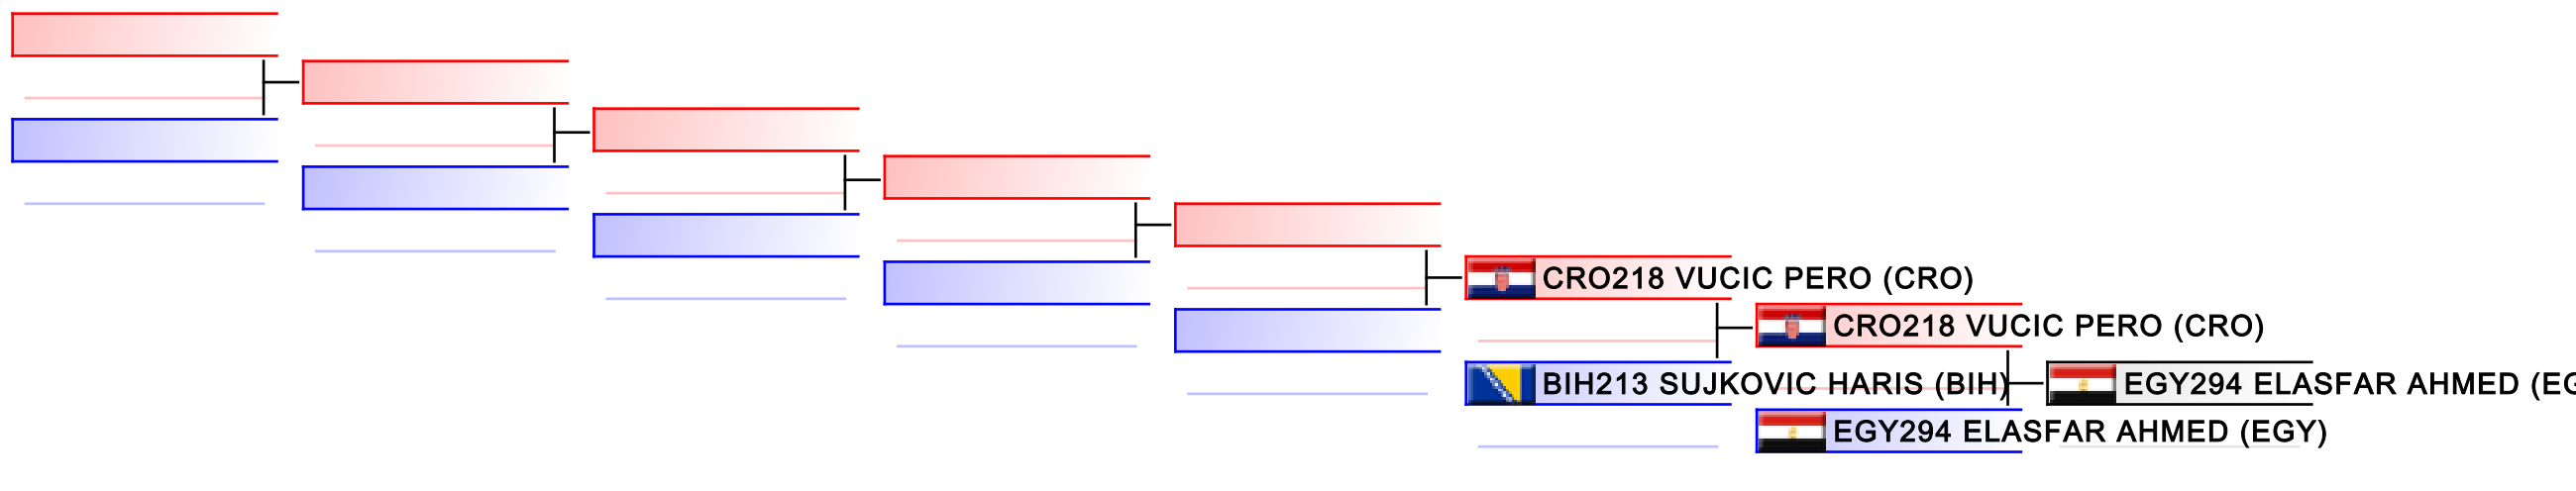

REPECHAGE: Male Kumite 84+ Kg(1)