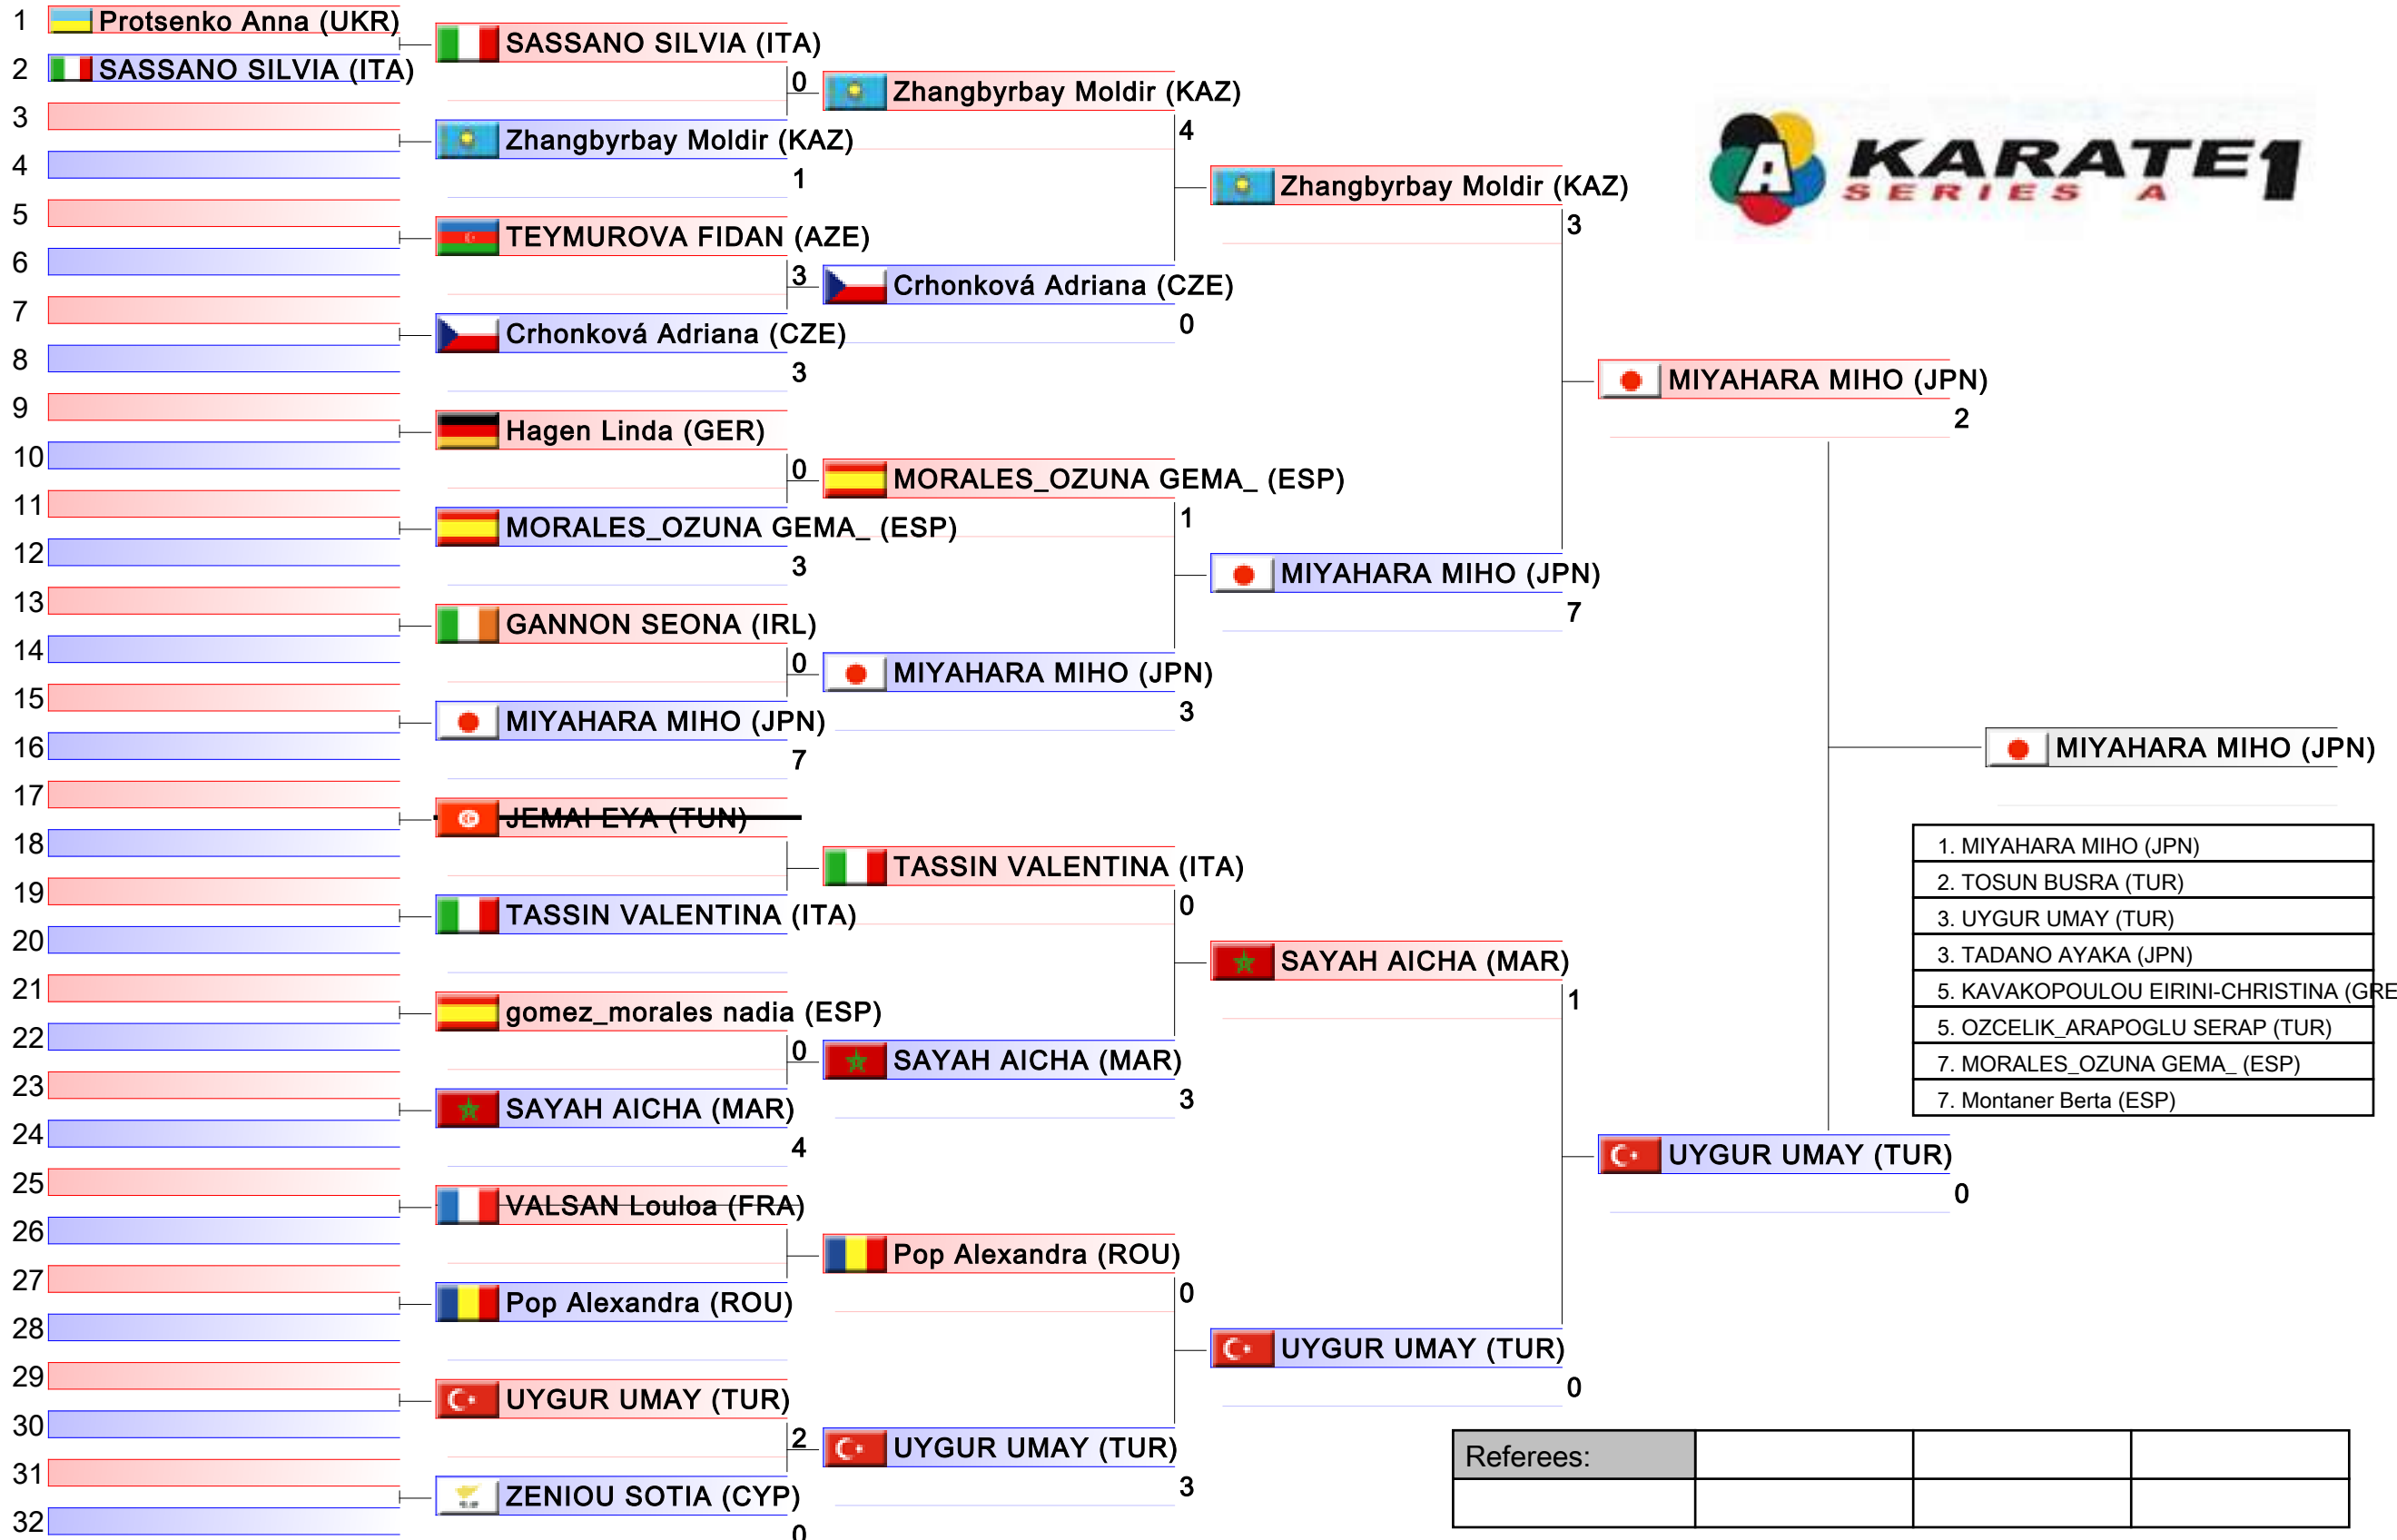

# Female Kata

Karate1 Series A - Guadalajara 2018, Guadalajara, ESP

Tatami

Pool  
8/8

Referees:			

**Female Kumite -50 Kg**  
Karate1 Series A - Guadalajara 2018, Guadalajara, ESP

Tatami Pool  
1/4

Referees:			

**Female Kumite -50 Kg**  
Karate1 Series A - Guadalajara 2018, Guadalajara, ESP

Tatami Pool 2/4

Referees:			

**Female Kumite -50 Kg**  
Karate1 Series A - Guadalajara 2018, Guadalajara, ESP

Tatami Pool  
3/4