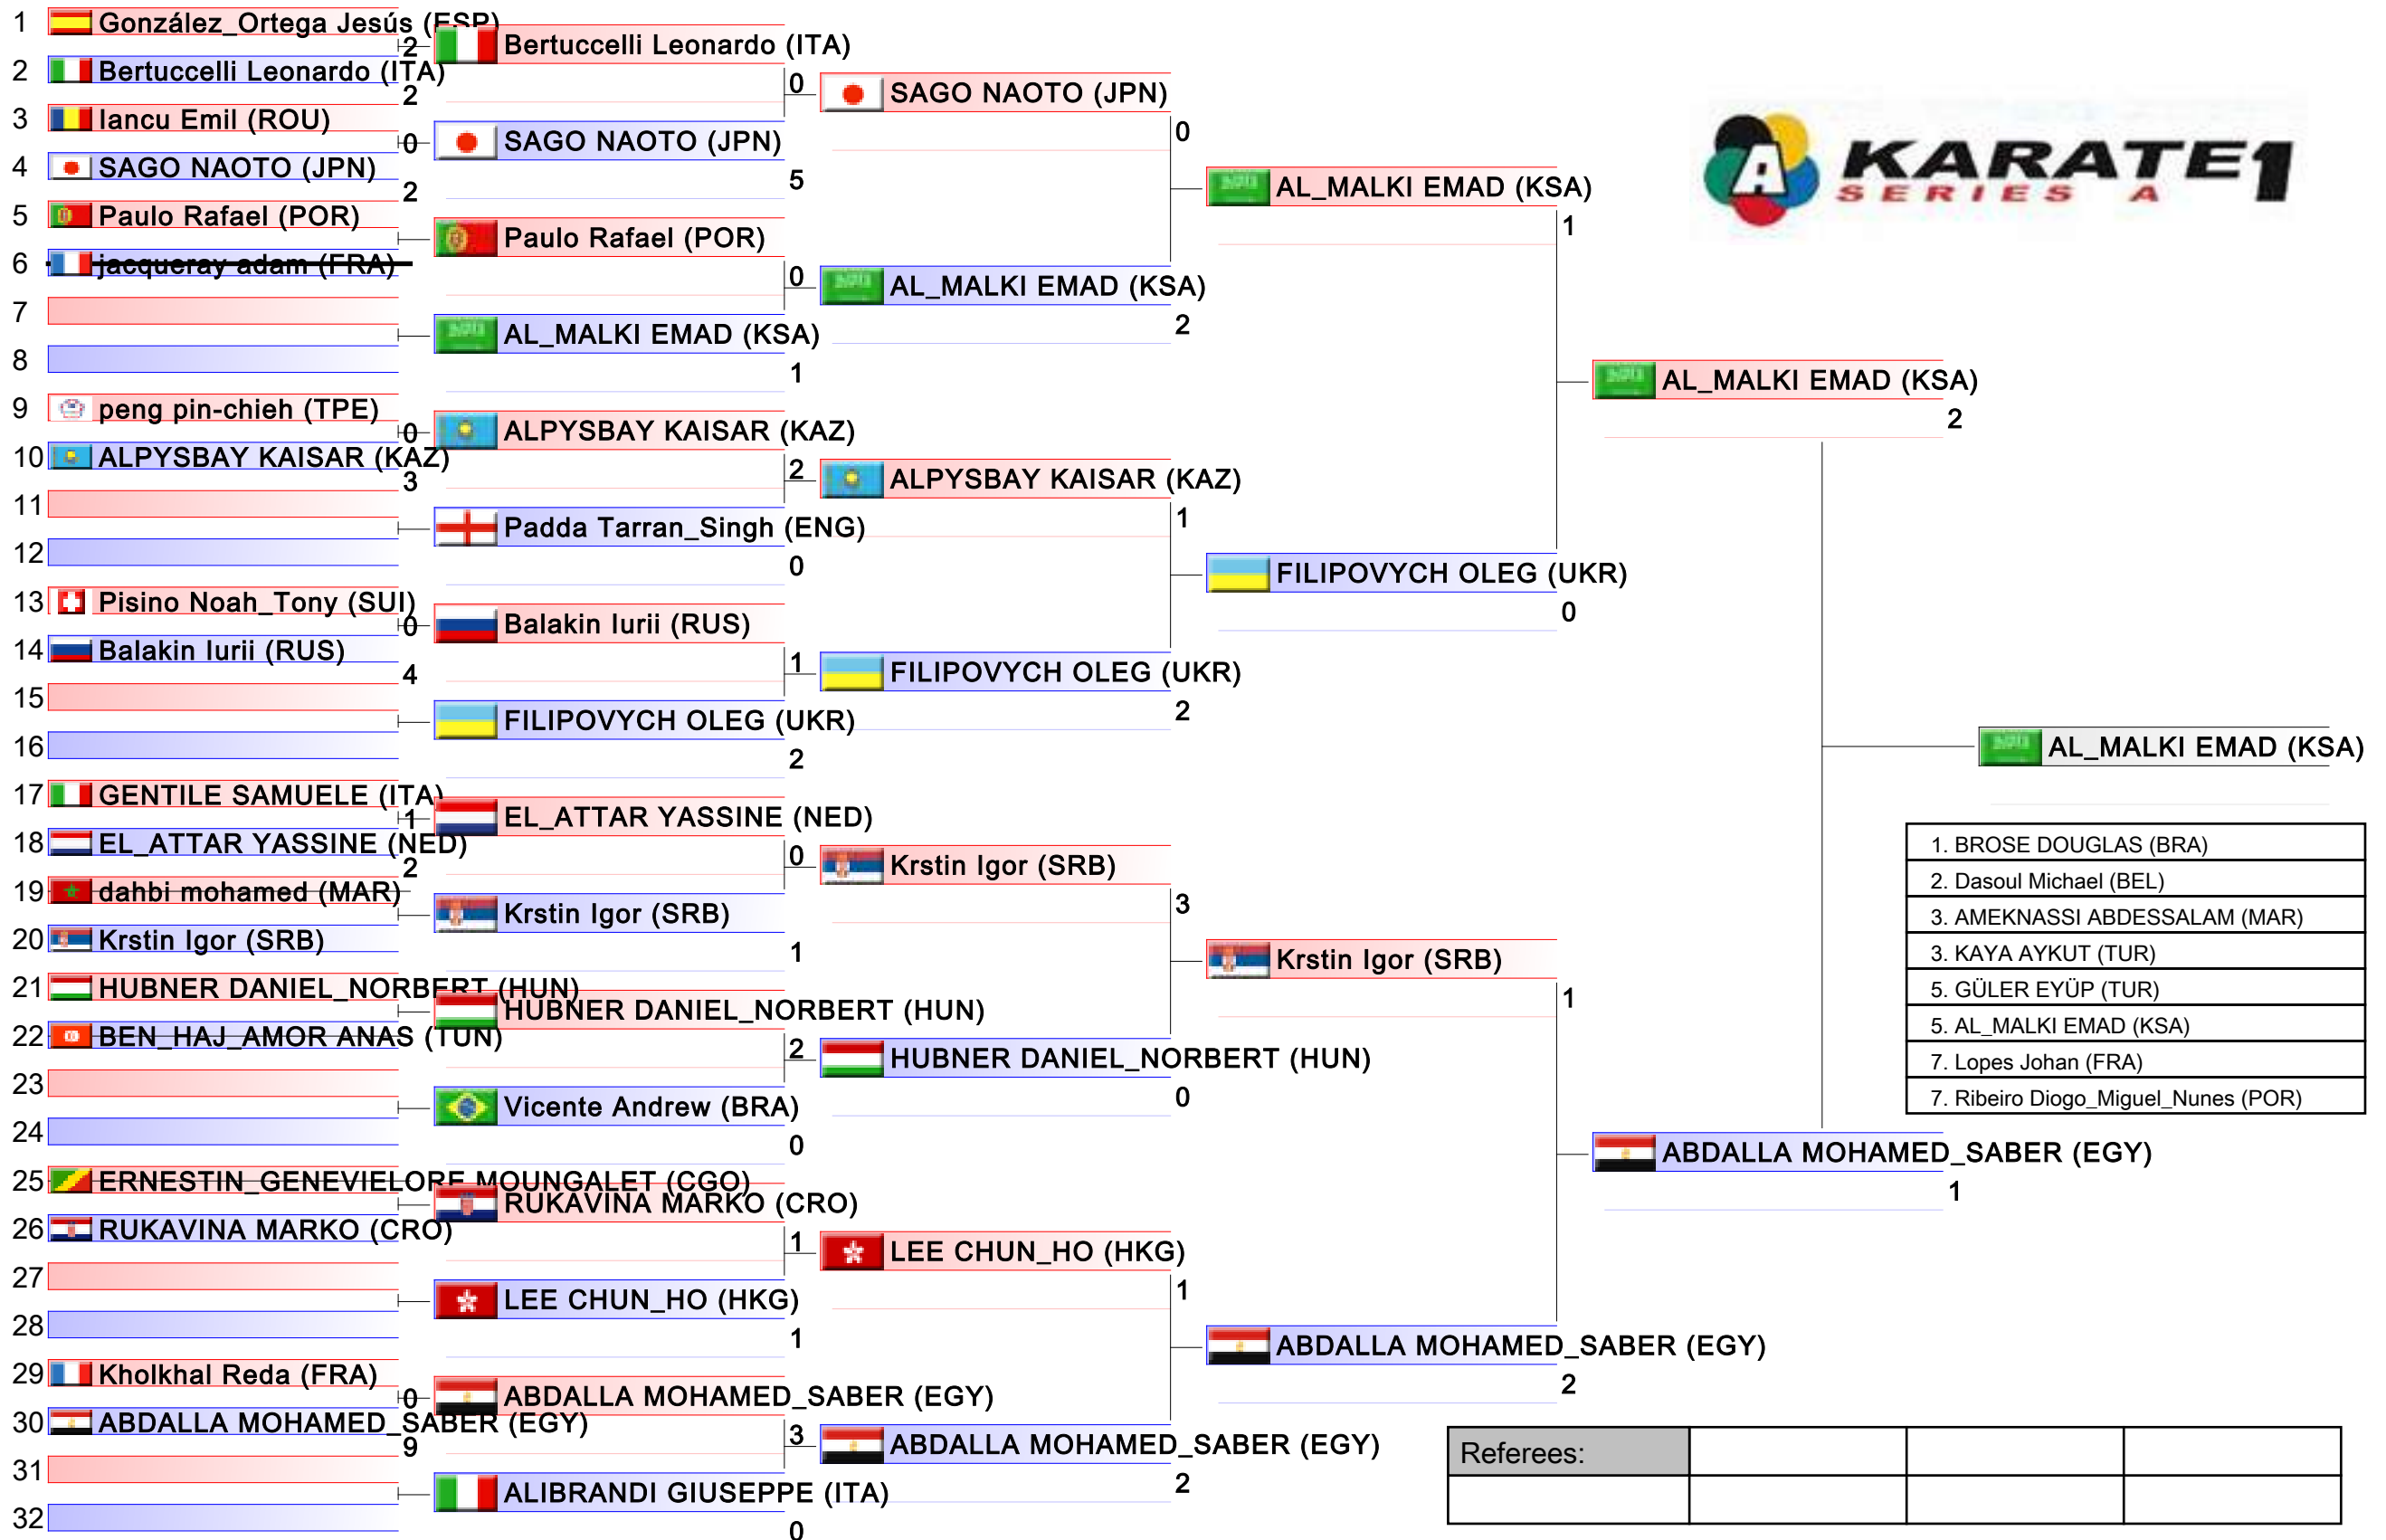

Male Kumite -60 Kg

Karate1 Series A - Guadalajara 2018, Guadalajara, ESP

Tatami

Pool
2/4

Referees: