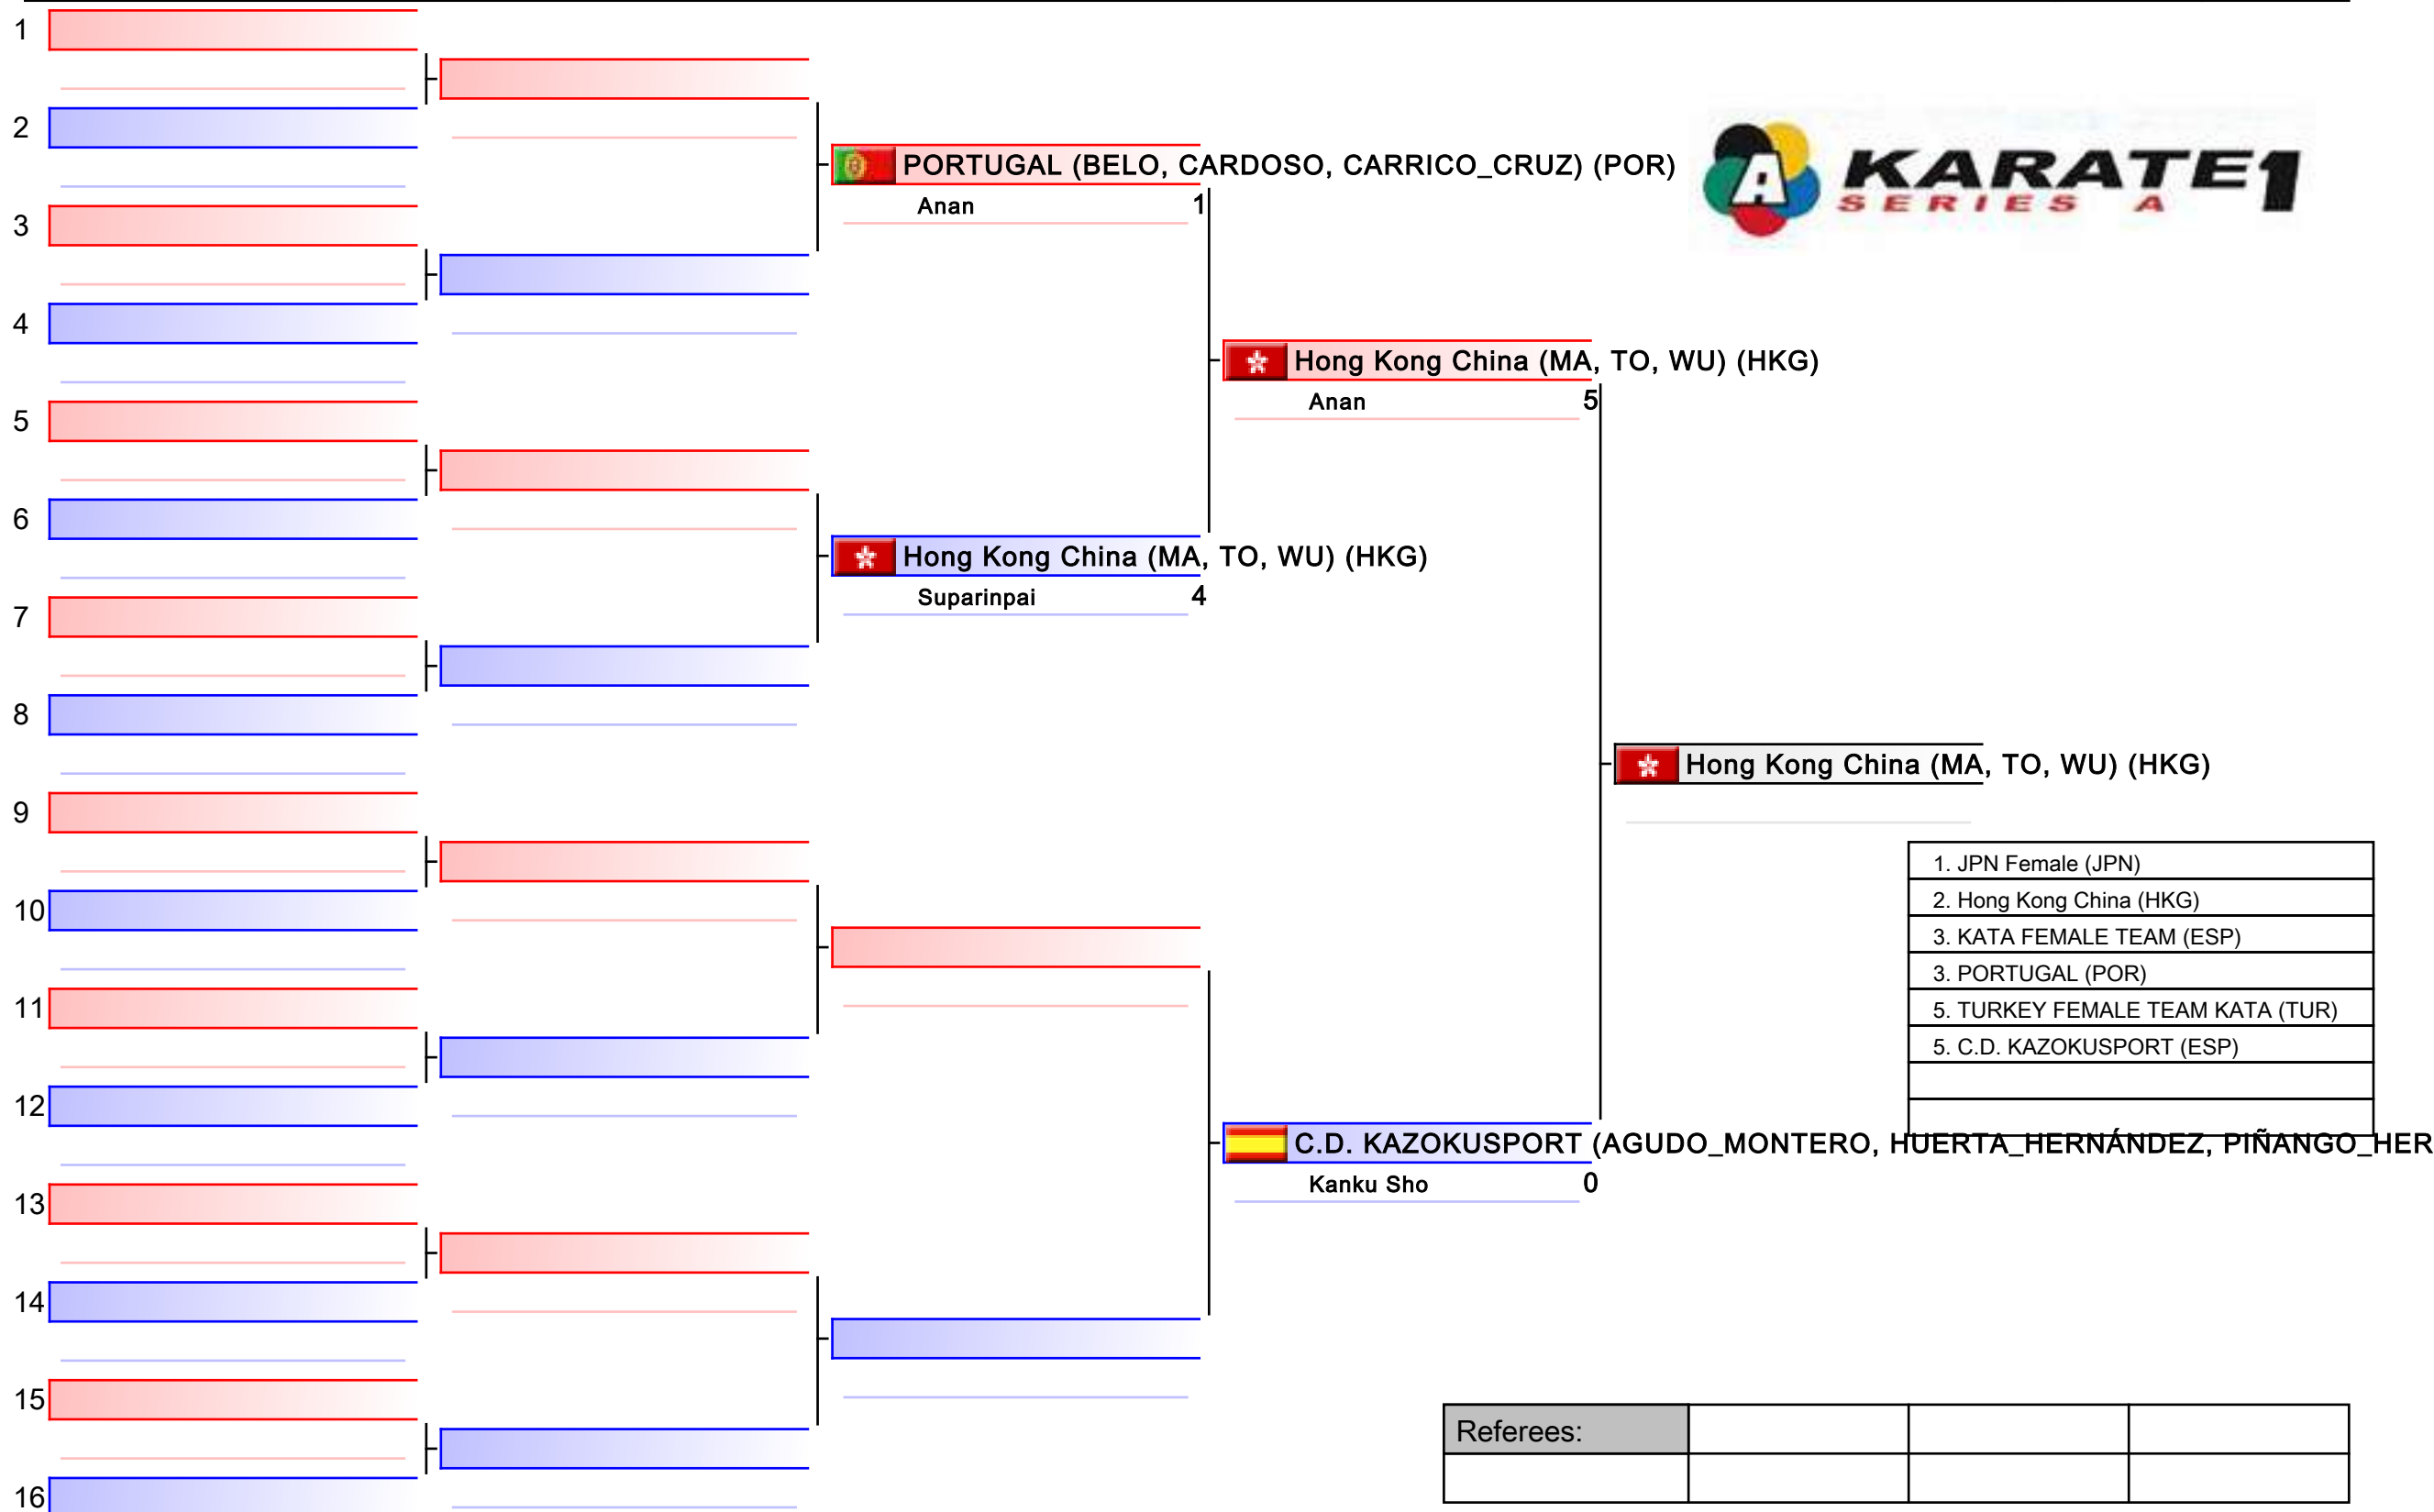

Female Team Kata

Karate1 Series A - Guadalajara 2018, Guadalajara, ESP

Tatami

Pool
2/2

1. JPN Female (JPN)
2. Hong Kong China (HKG)
3. KATA FEMALE TEAM (ESP)
3. PORTUGAL (POR)
5. TURKEY FEMALE TEAM KATA (TUR)
5. C.D. KAZOKUSPORT (ESP)

Referees: