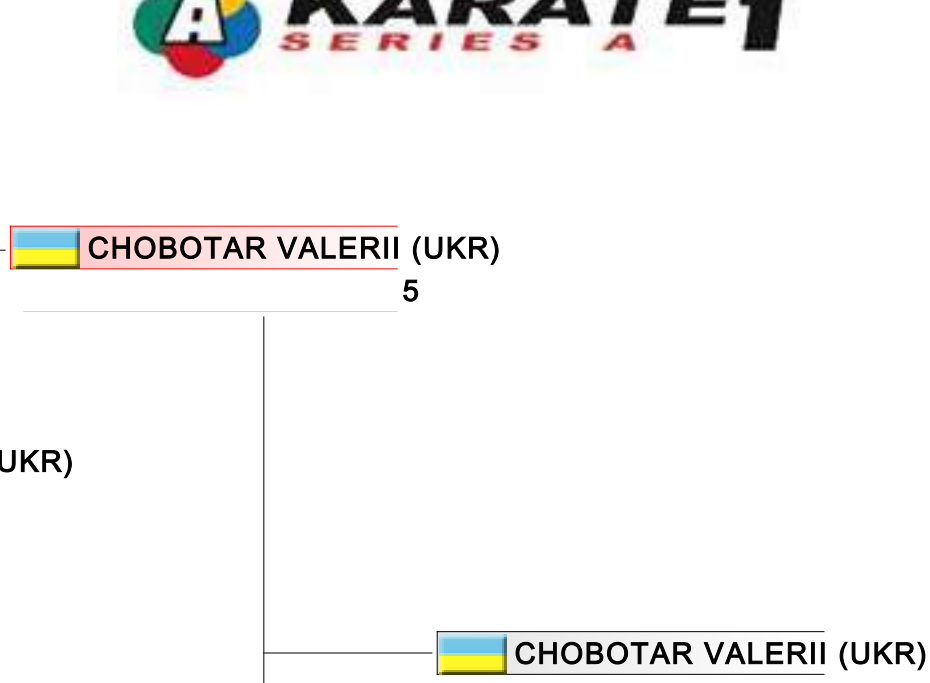

Male Kumite -84 Kg

Karate1 Series A - Guadalajara 2018, Guadalajara, ESP

Tatami Pool
3/4

1. CHOBOTAR VALERII (UKR)
2. YULDASHEV DANIYAR (KAZ)
3. AKTAS UGUR (TUR)
3. TZANOS GEORGIOS (GRE)
5. Amargos Miguel (ARG)
5. KVESIC IVAN (CRO)
7. Martina Michele (ITA)
7. Hernandez Hélio (POR)

Referees: