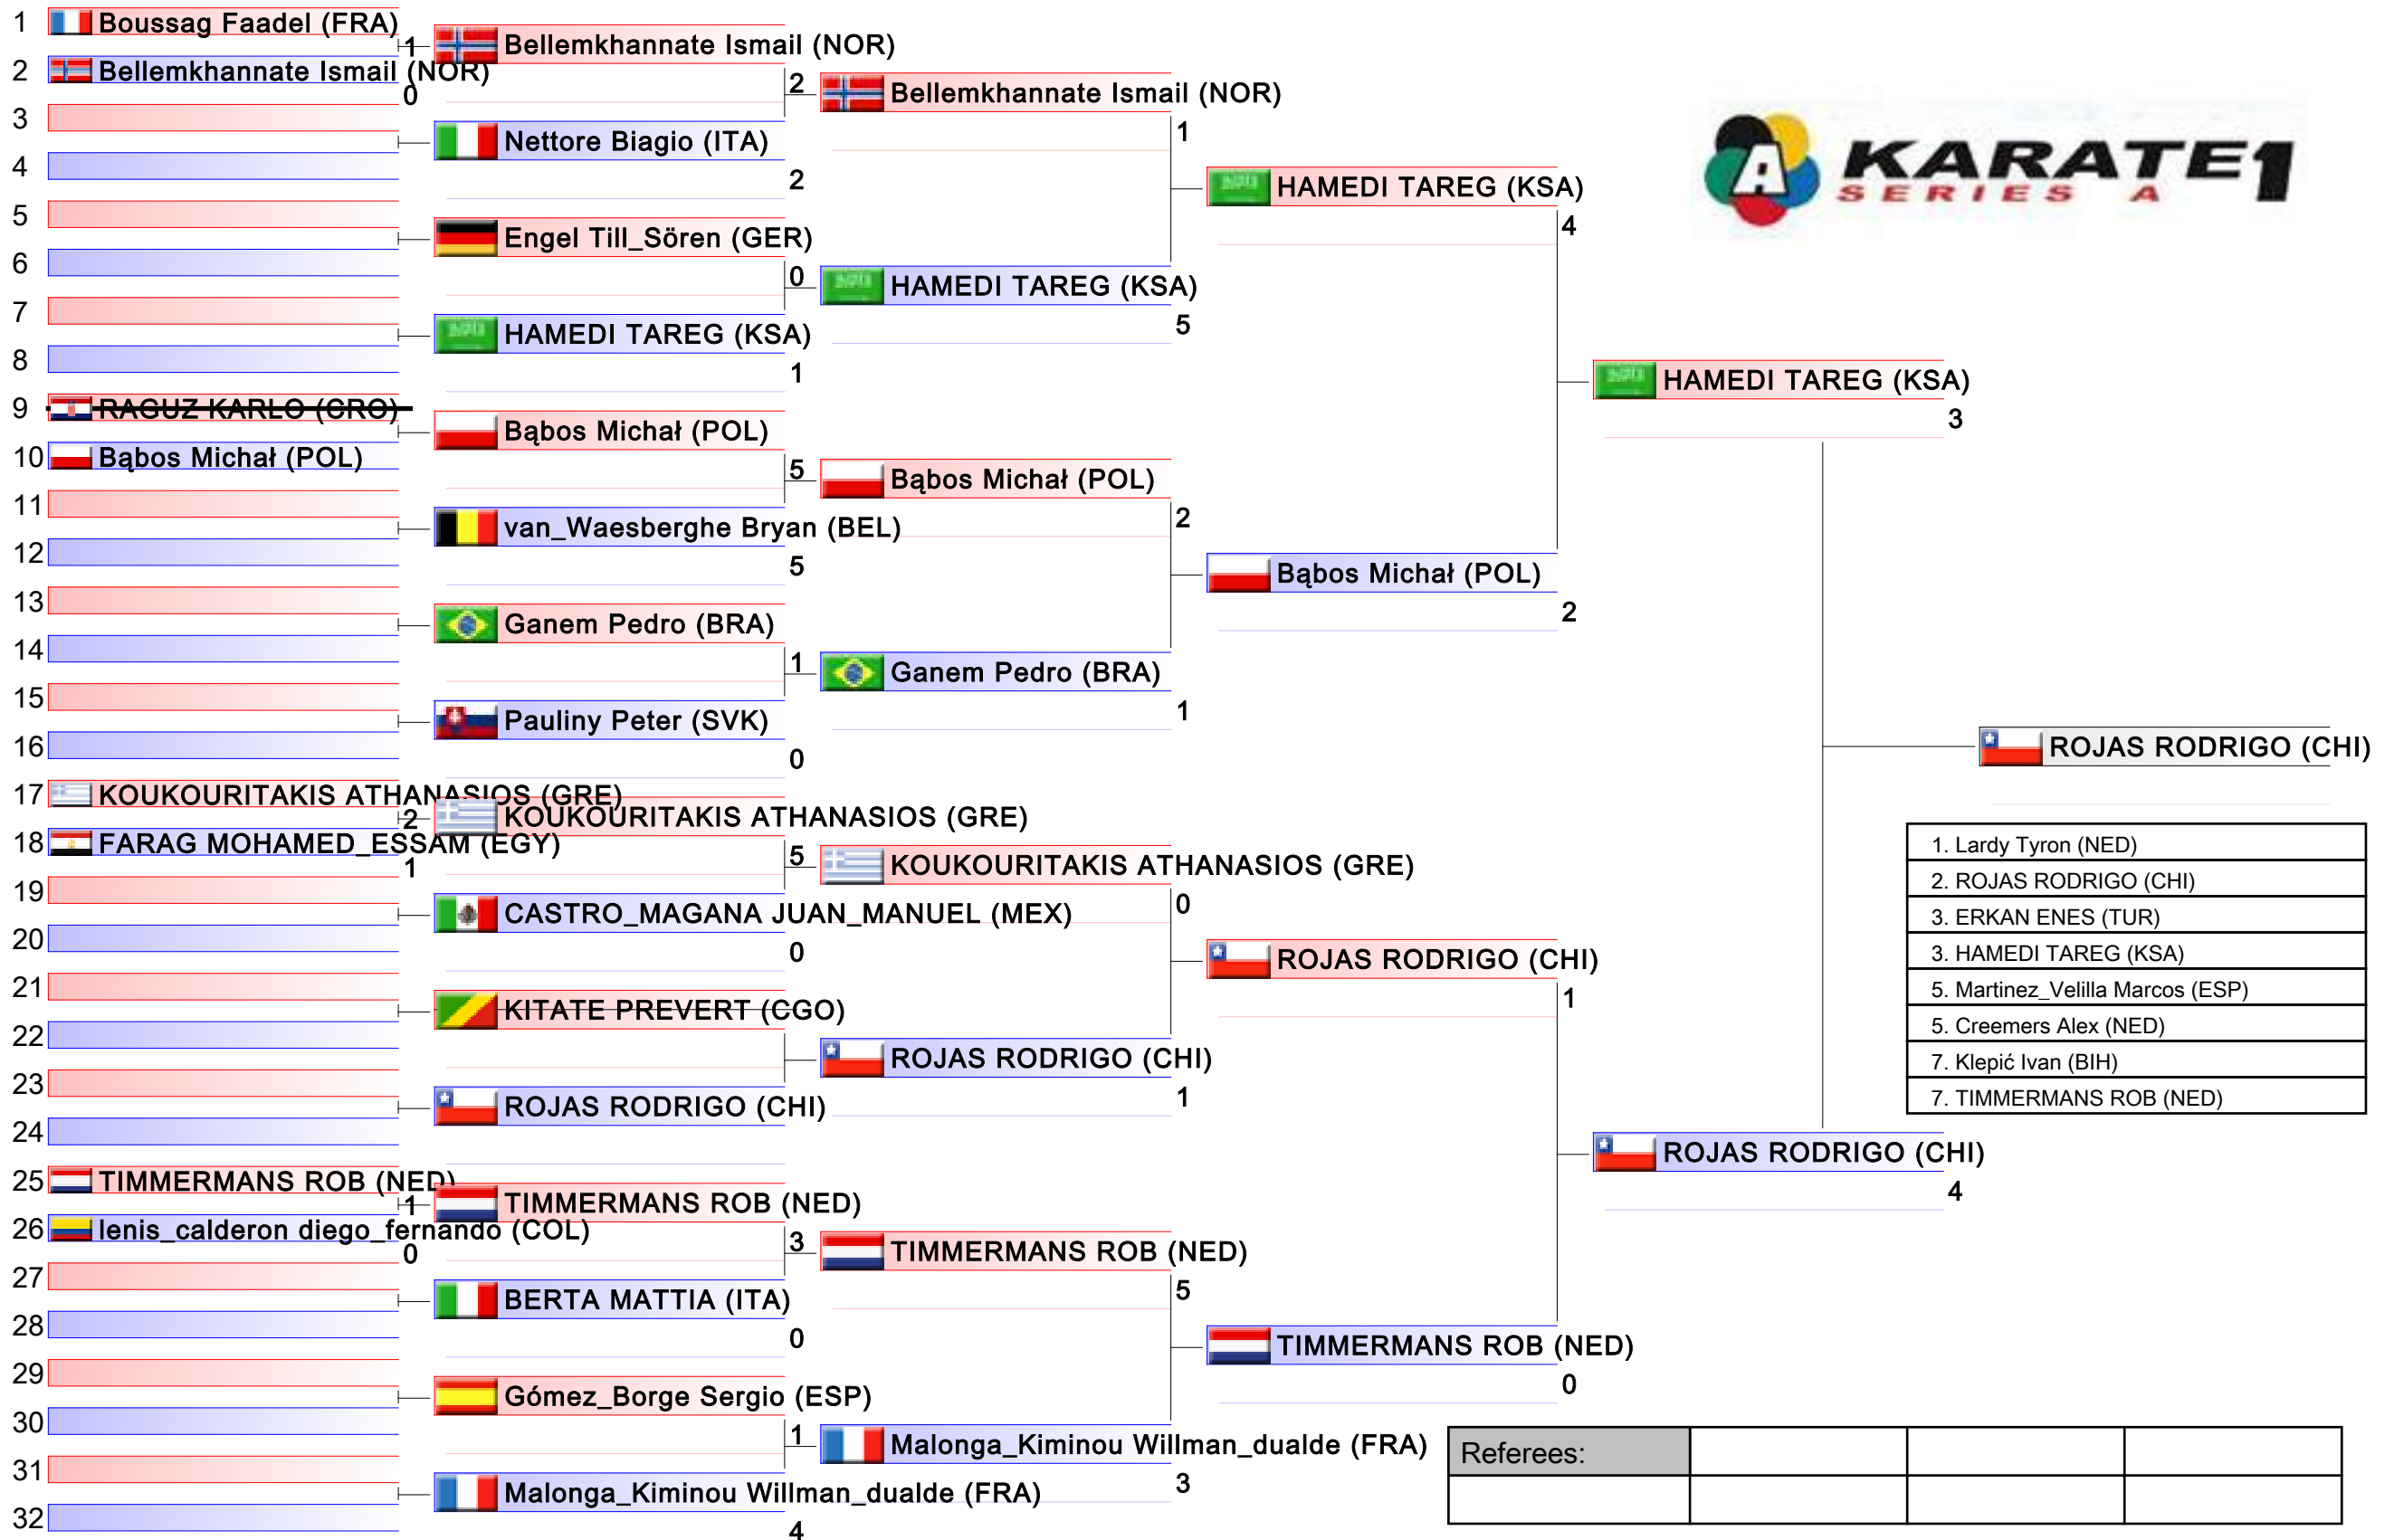

Male Kumite 84+ Kg

Karate1 Series A - Guadalajara 2018, Guadalajara, ESP

Tatami

Pool
3/4