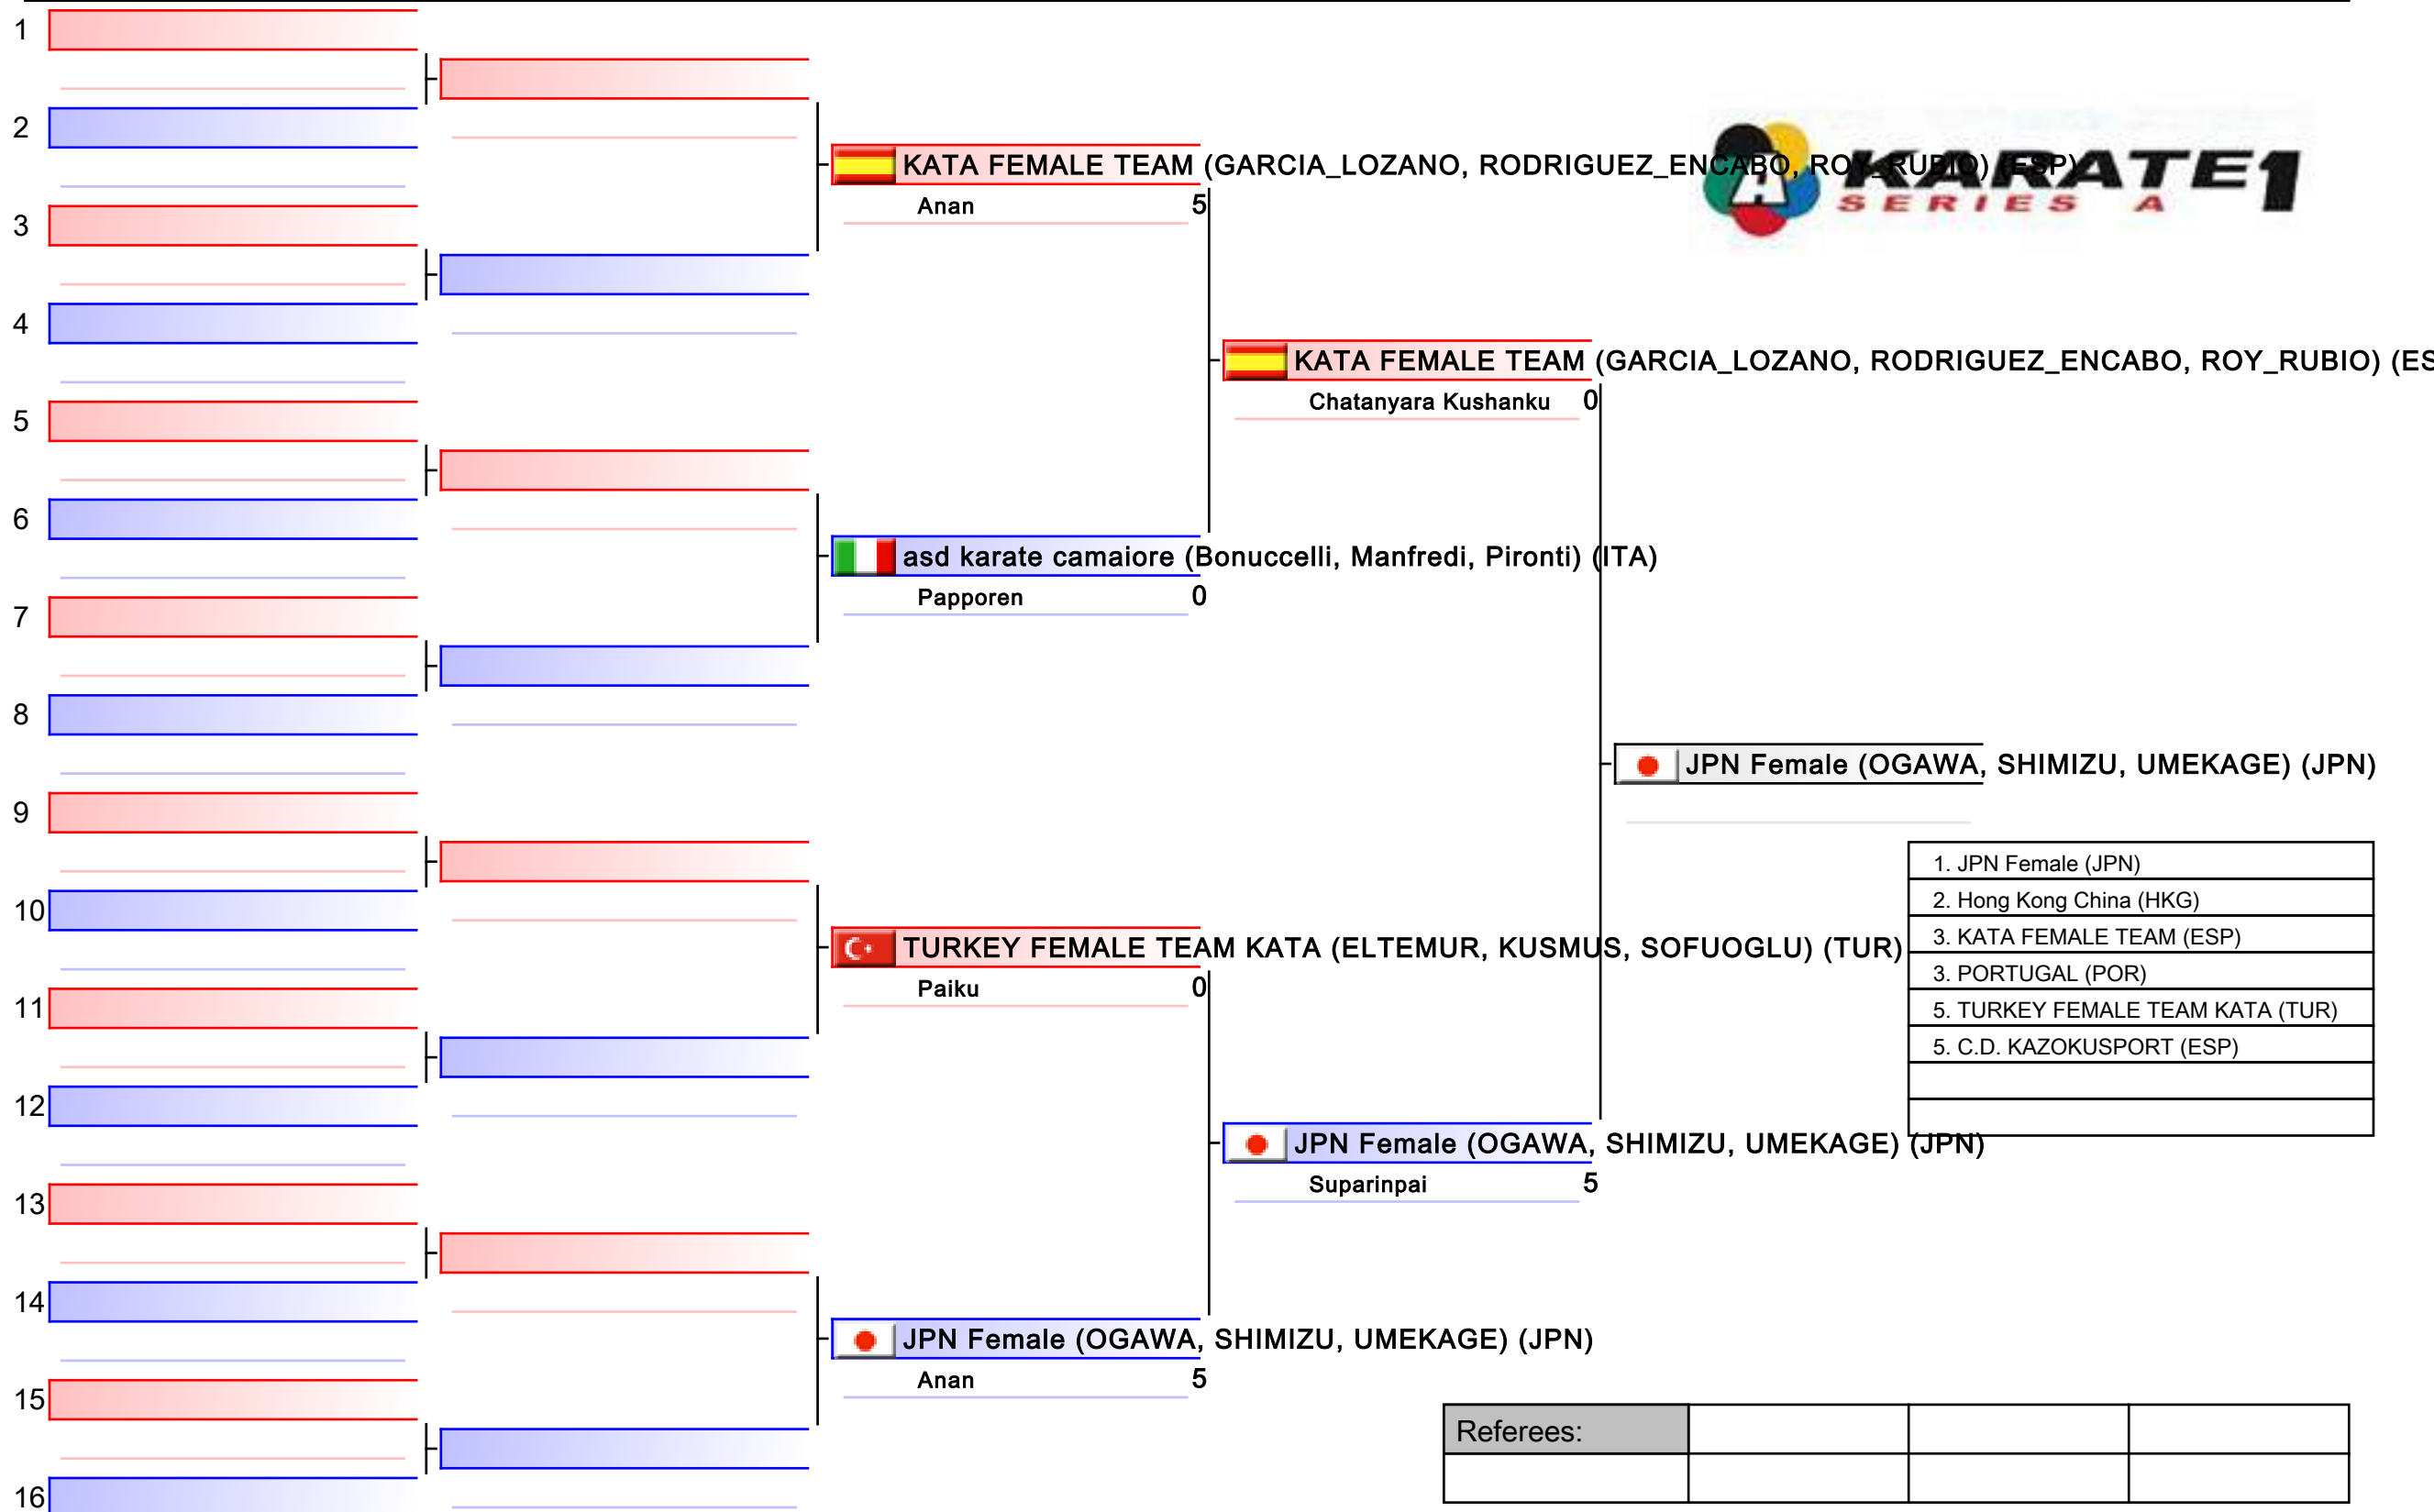

# Female Team Kata

Karate1 Series A - Guadalajara 2018, Guadalajara, ESP

Tatami

Pool  
1/2

1. JPN Female (JPN)
2. Hong Kong China (HKG)
3. KATA FEMALE TEAM (ESP)
3. PORTUGAL (POR)
5. TURKEY FEMALE TEAM KATA (TUR)
5. C.D. KAZOKUSPORT (ESP)