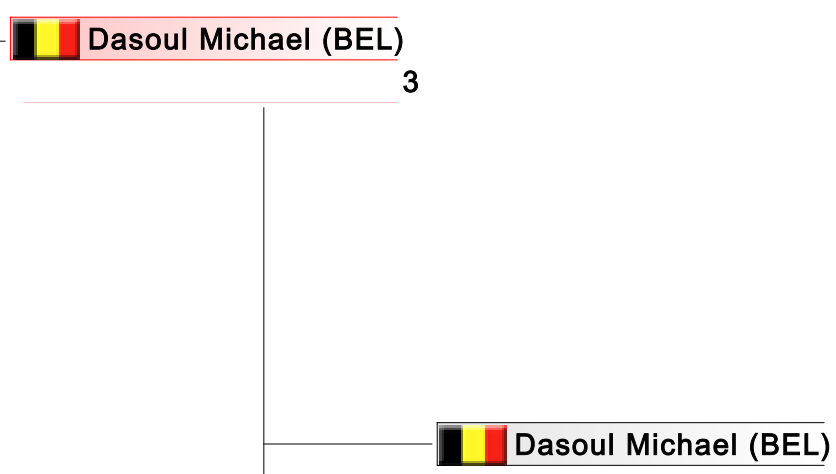

Male Kumite -60 Kg

Karate1 Series A - Guadalajara 2018, Guadalajara, ESP

Tatami

Pool
1/4

1. BROSE DOUGLAS (BRA)
2. Dasoul Michael (BEL)
3. AMEKNASSI ABDESSALAM (MAR)
3. KAYA AYKUT (TUR)
5. GÜLER EYÜP (TUR)
5. AL_MALKI EMAD (KSA)
7. Lopes Johan (FRA)
7. Ribeiro Diogo_Miguel_Nunes (POR)

Referees: