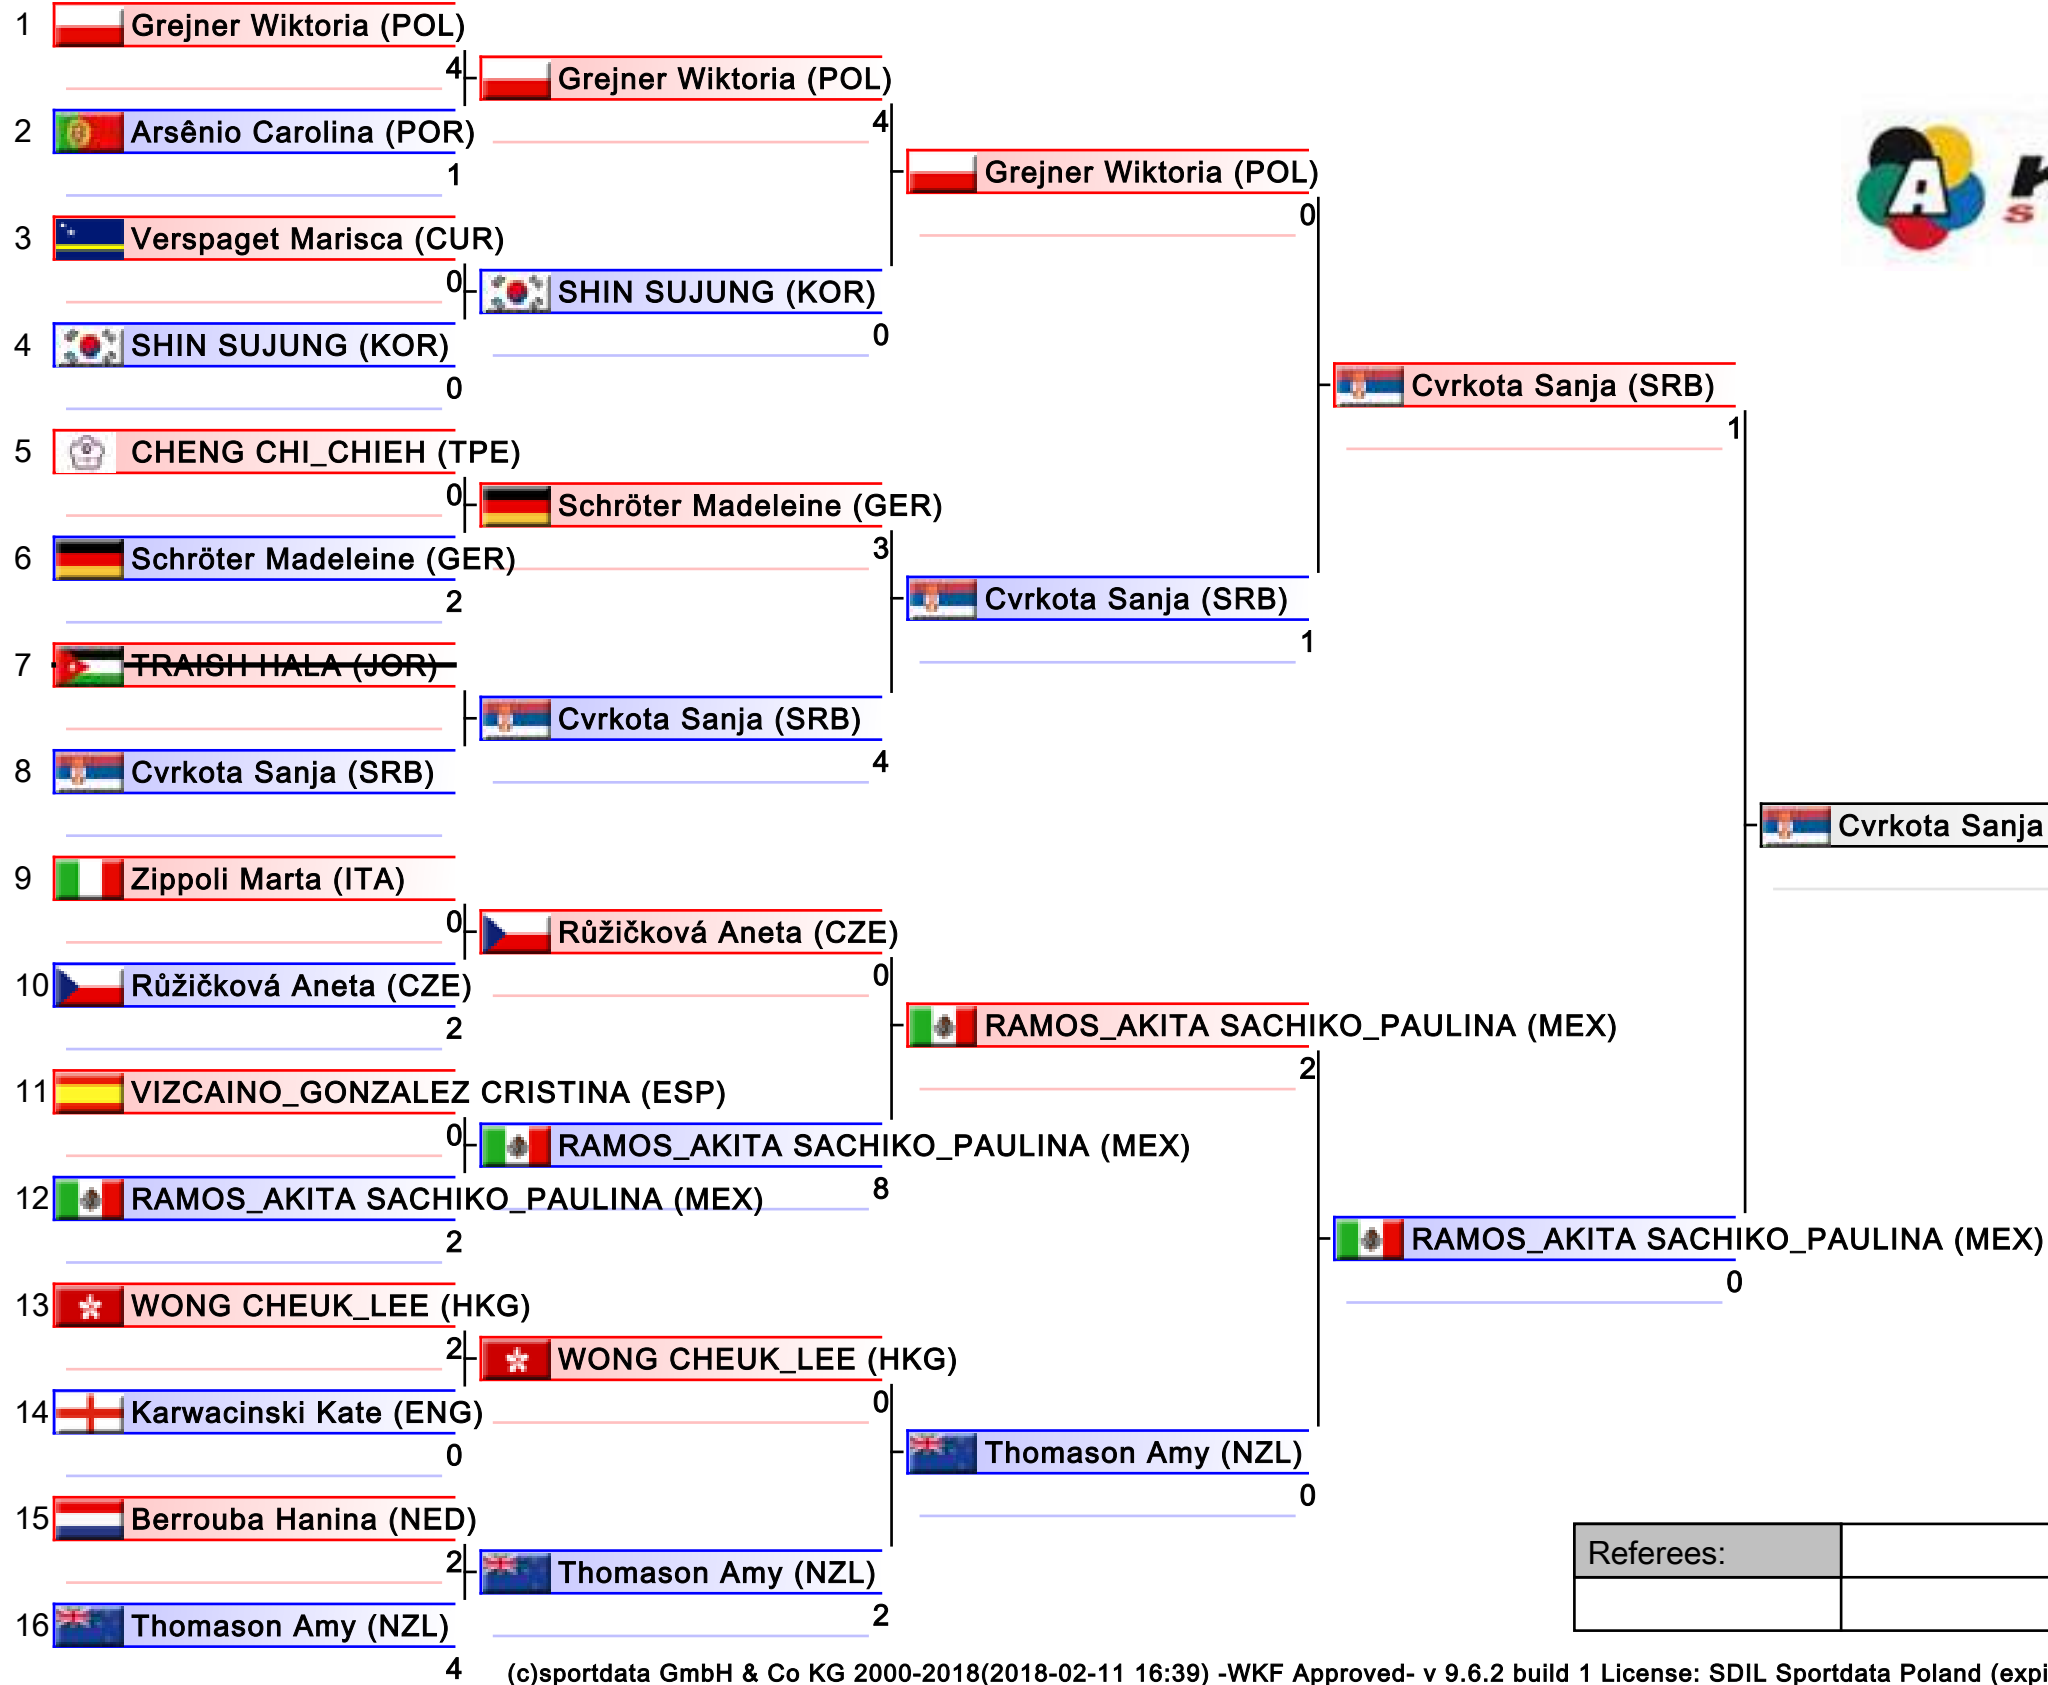

Female Kumite -68 Kg

Karate1 Series A - Guadalajara 2018, Guadalajara, ESP

Tatami

Pool
1/4

1. Debatty Luana (BEL)
2. Pedersen Katrine (DEN)
3. LENARD ANA (CRO)
3. KIKUCHI MIZUKI (JPN)
5. SUZUKI MAYA (JPN)
5. Cvrkota Sanja (SRB)
7. Wold Sherilyn (NED)
7. Bonjour Pauline (SUI)

Referees: