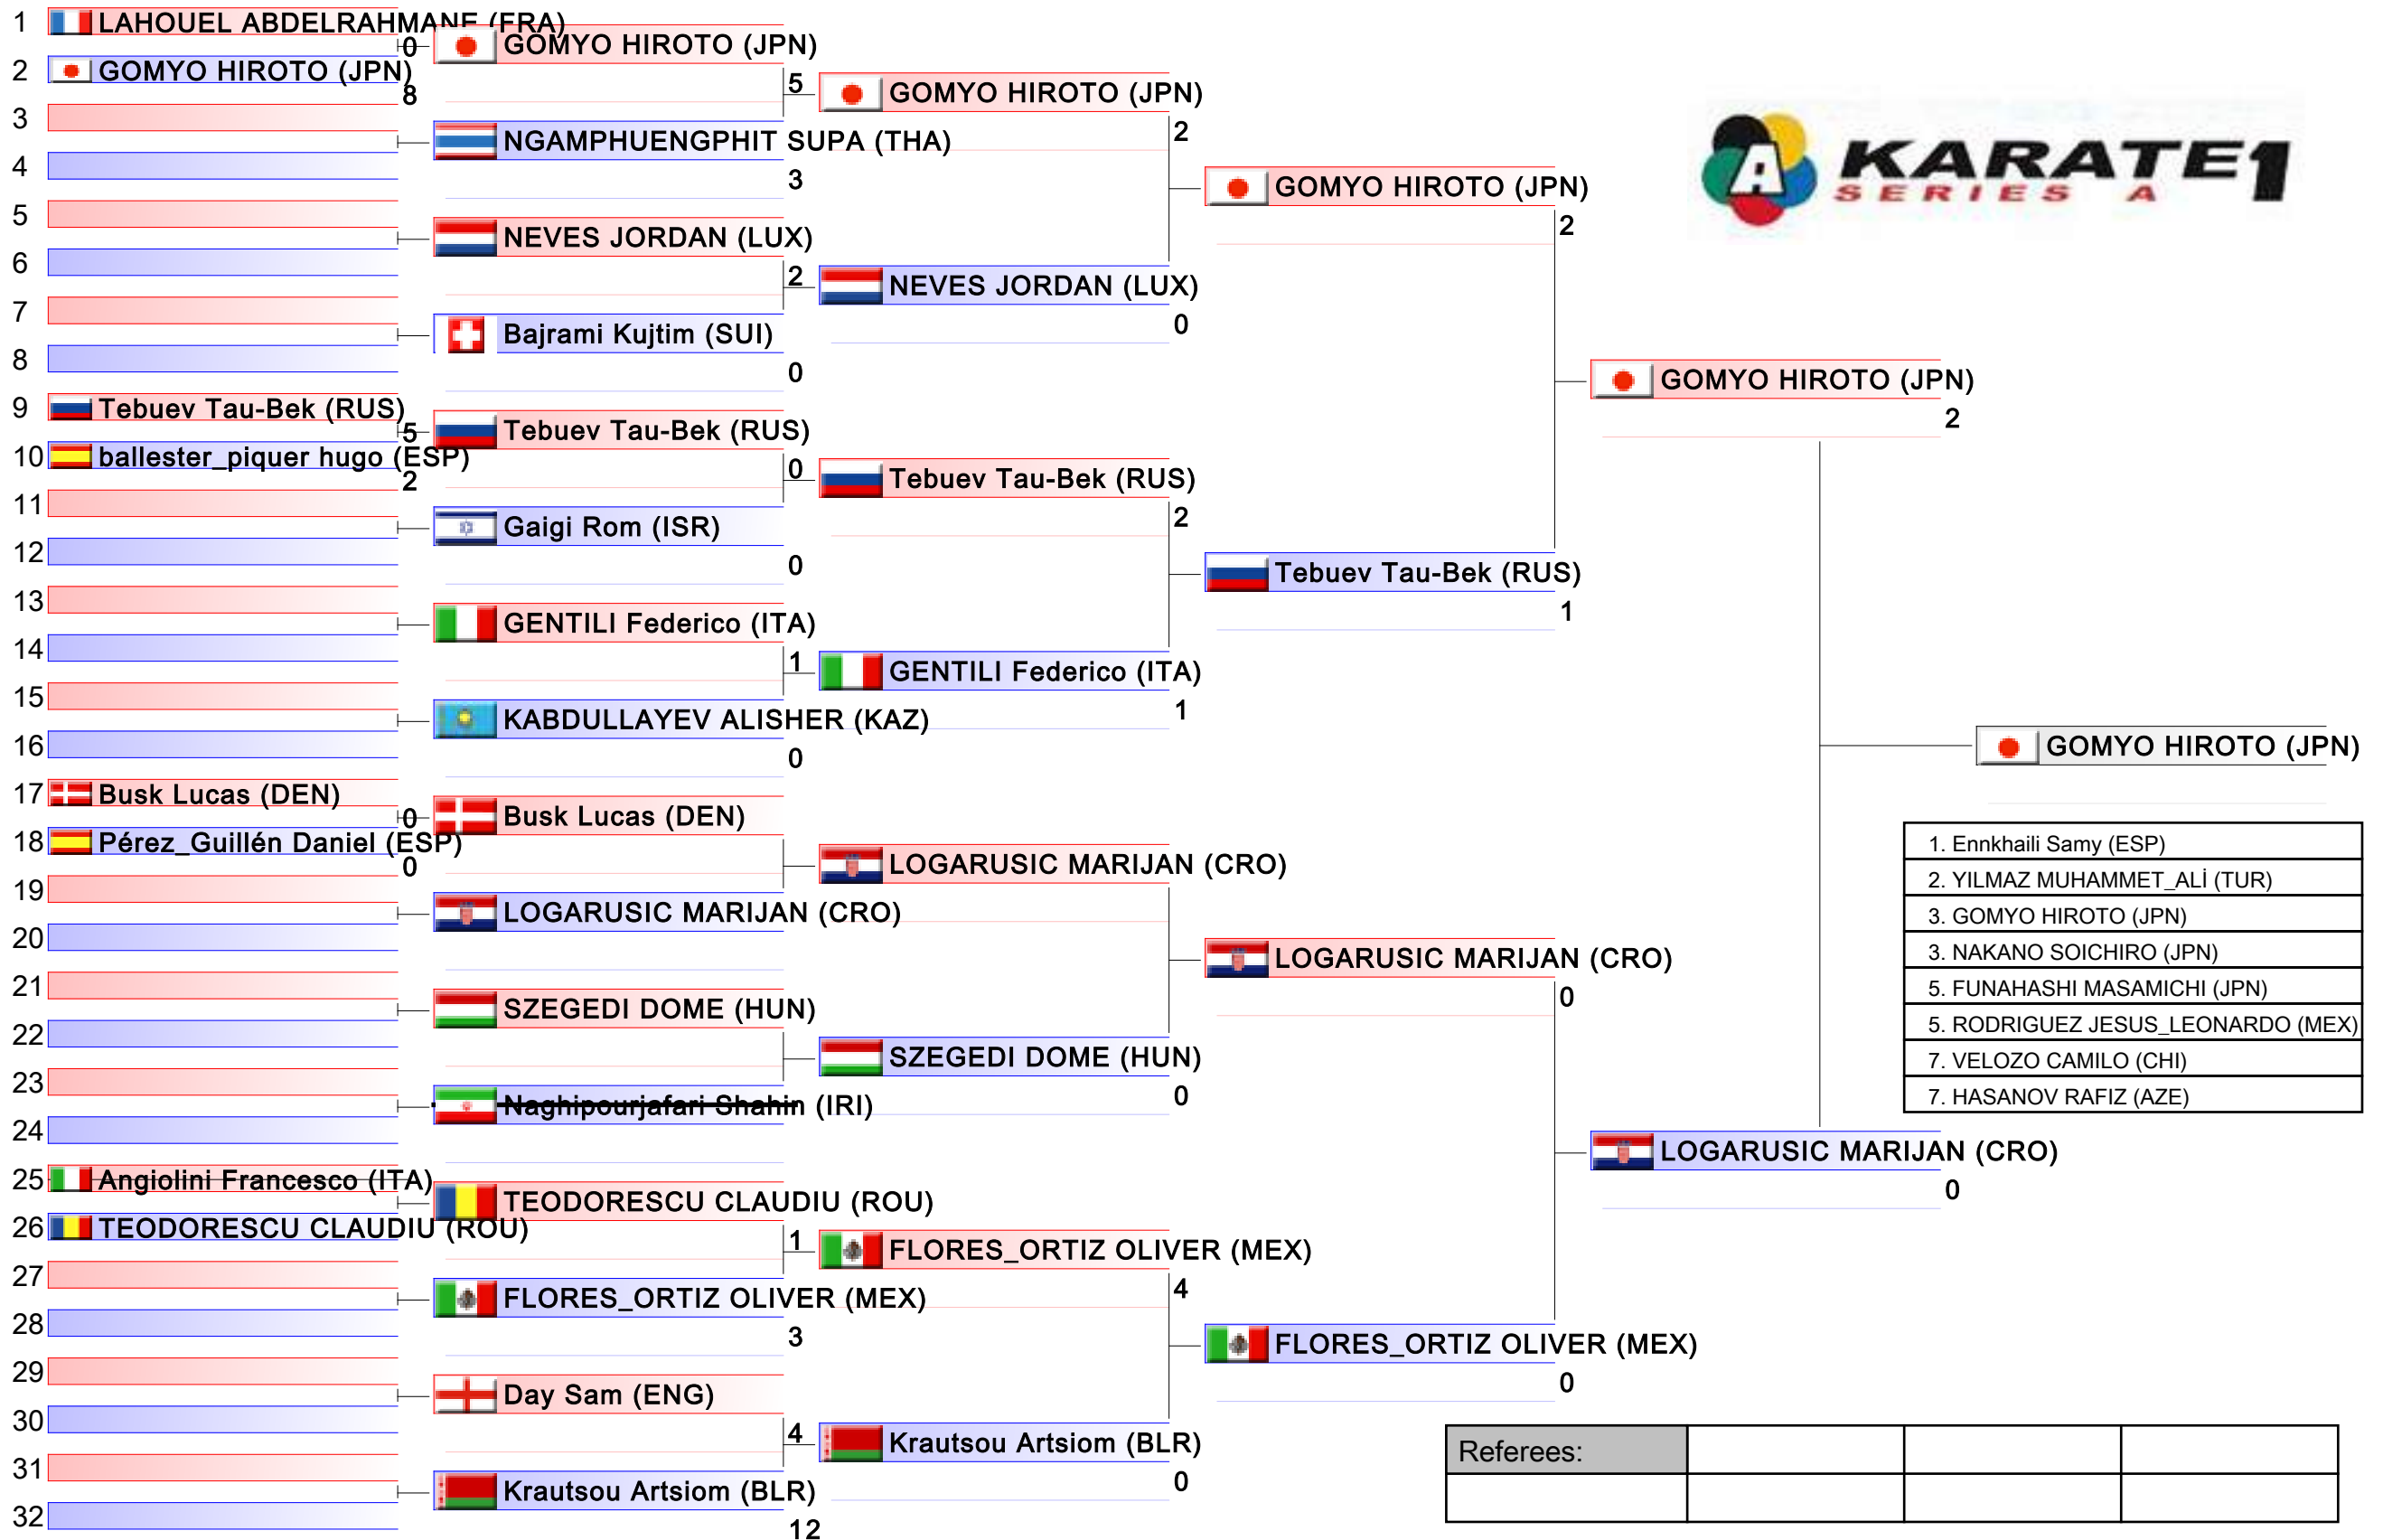

Male Kumite -67 Kg

Karate1 Series A - Guadalajara 2018, Guadalajara, ESP

Tatami

Pool
2/8