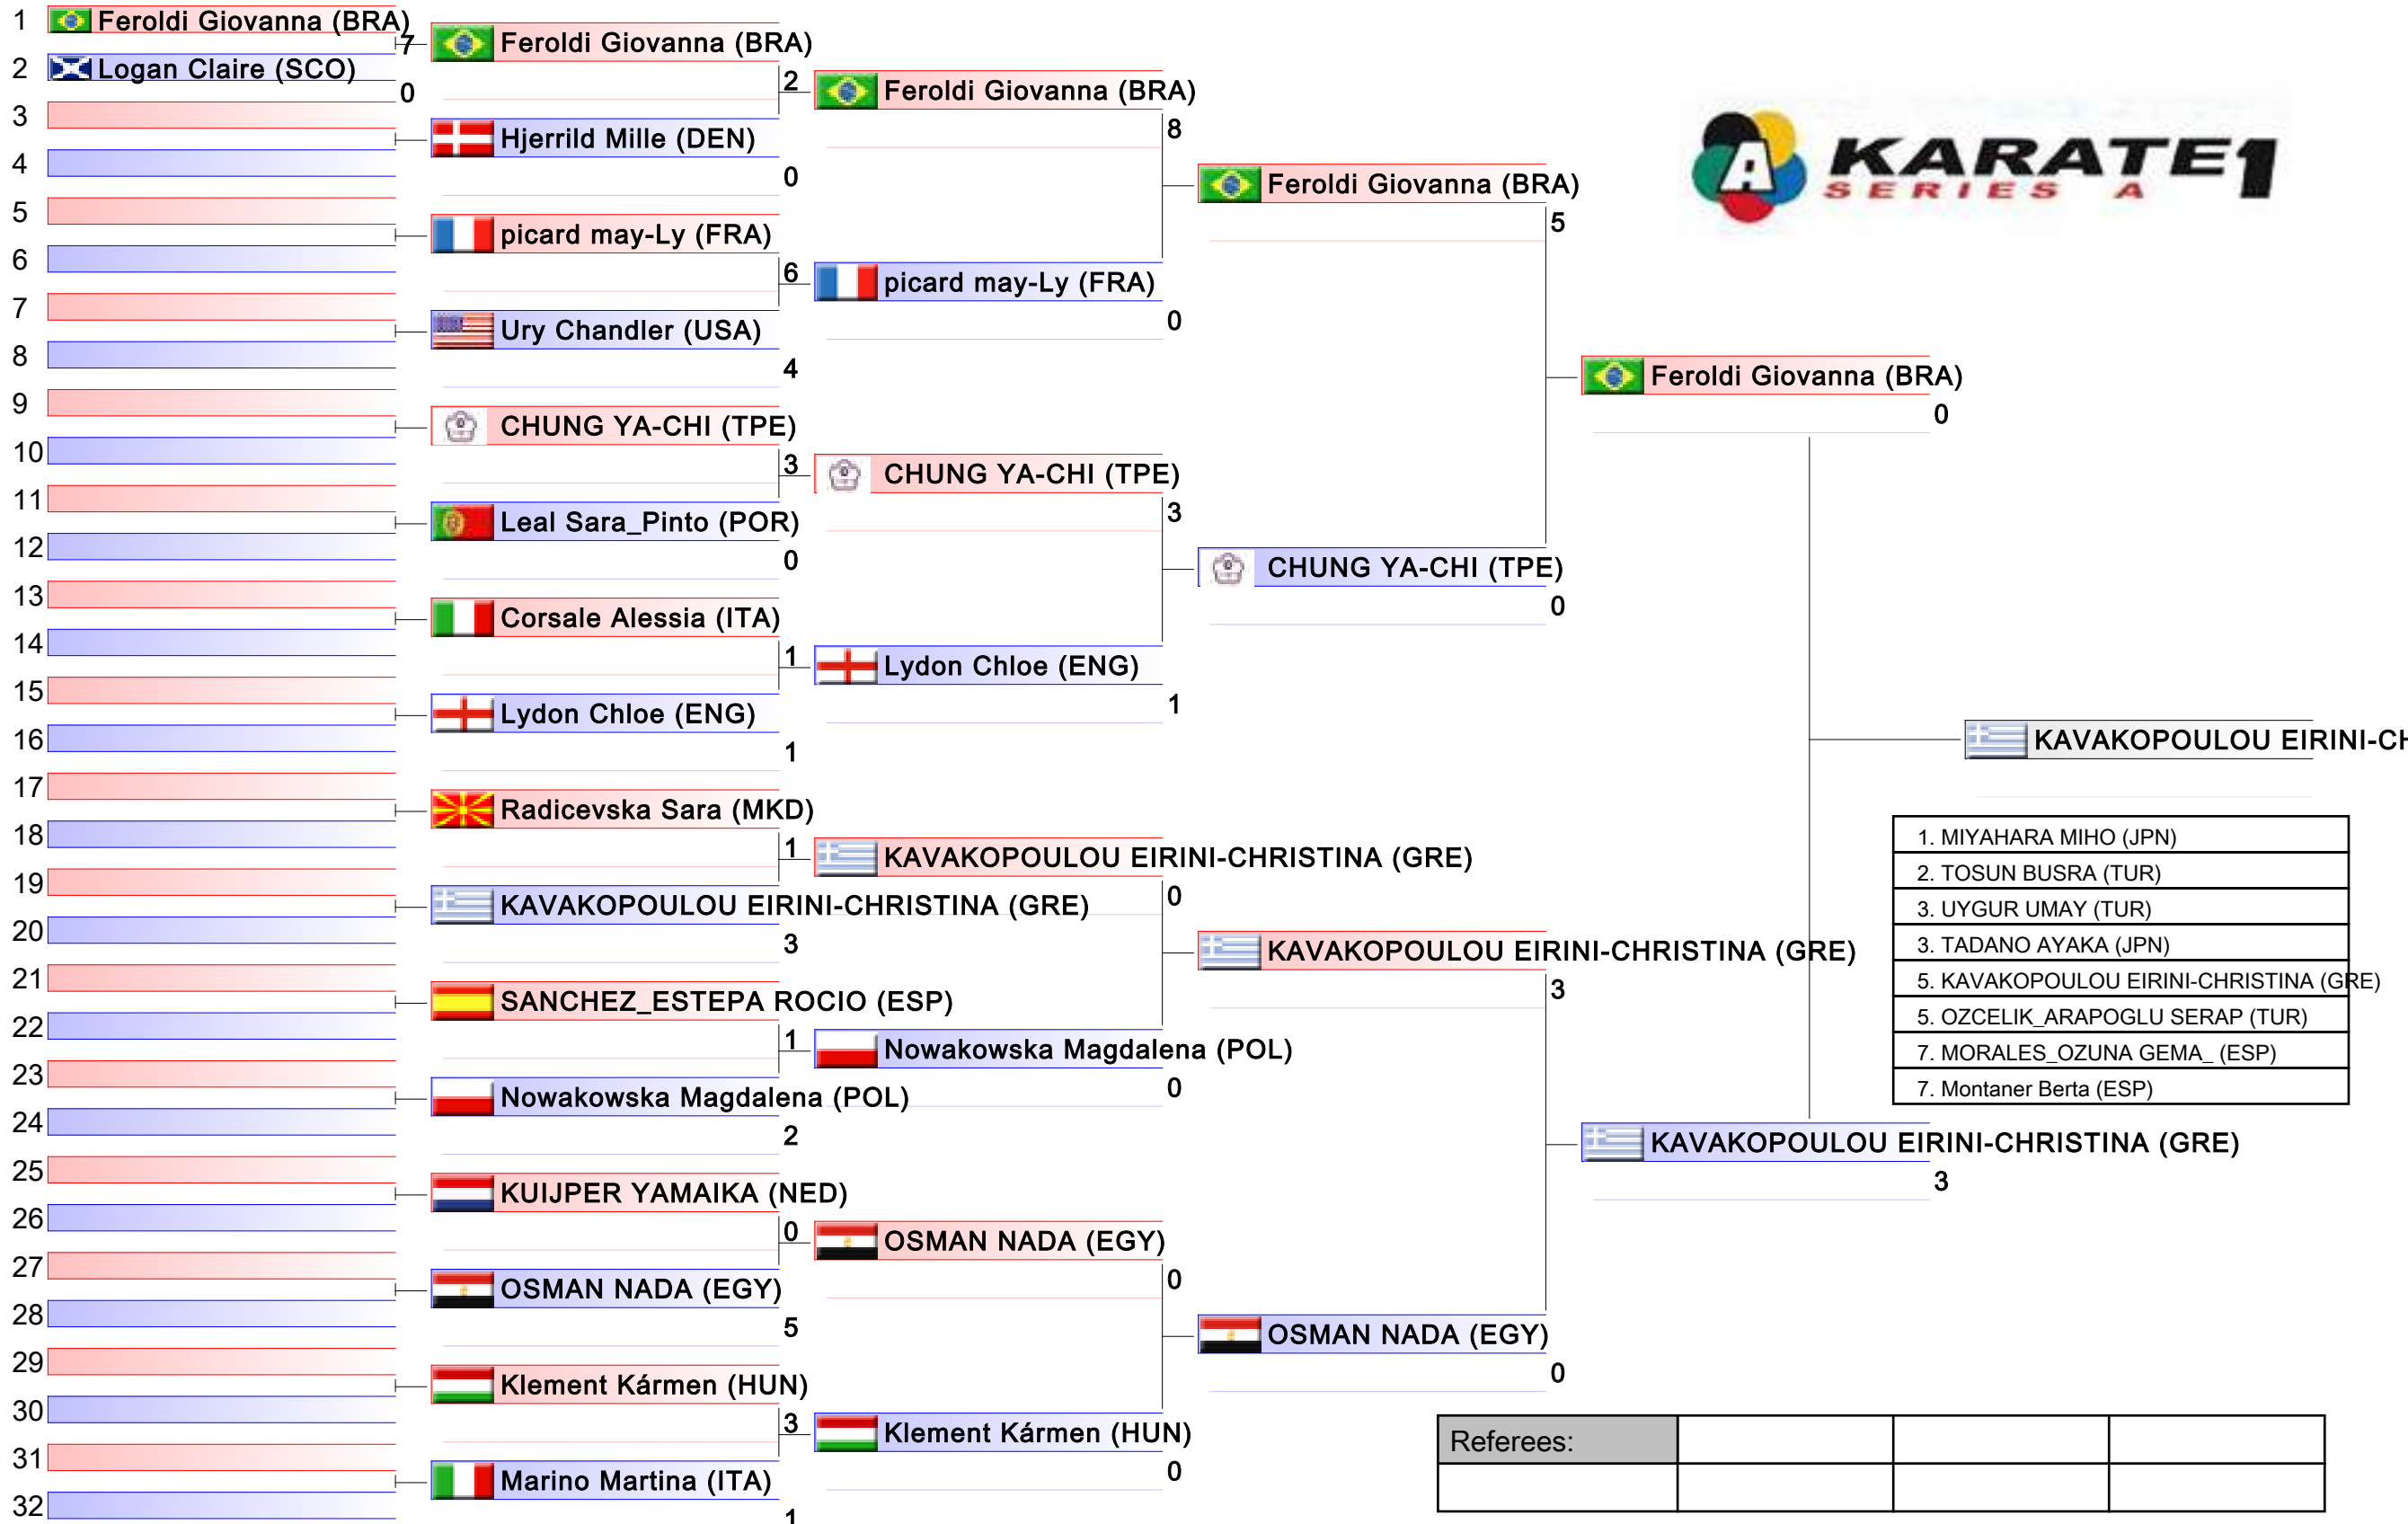

Female Kumite -50 Kg
Karate1 Series A - Guadalajara 2018, Guadalajara, ESP

Tatami Pool 2/4

Referees: