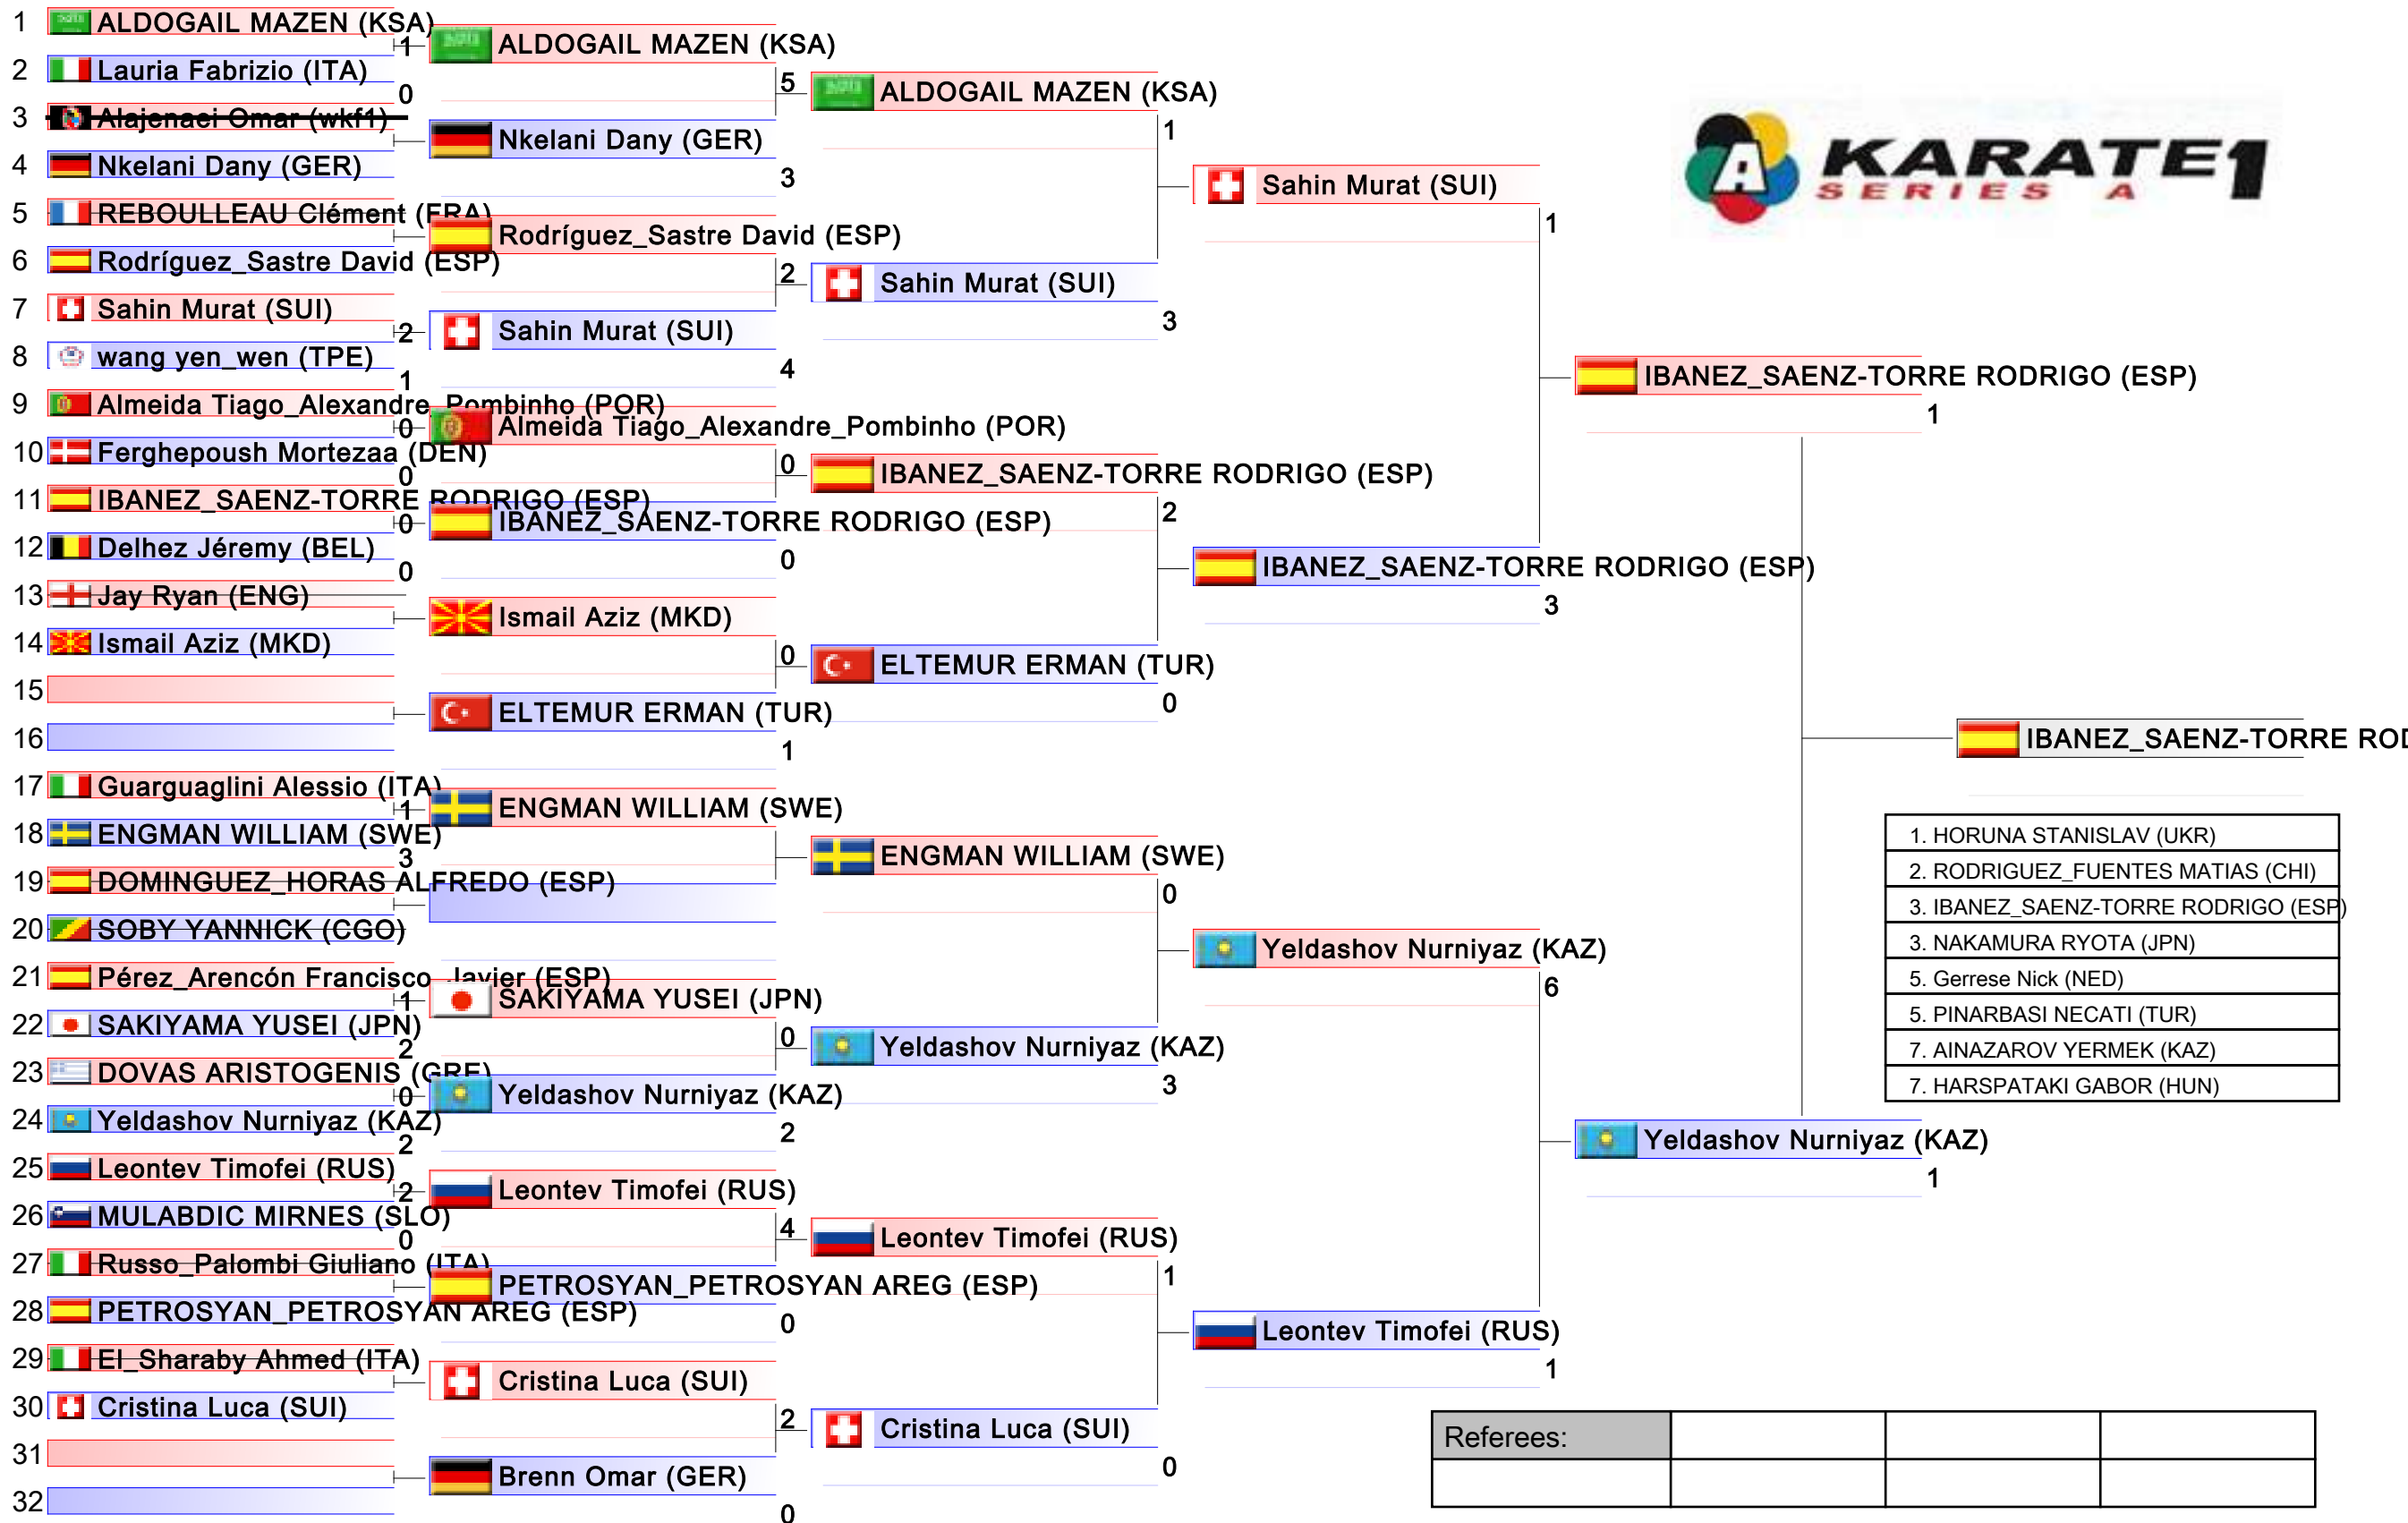

Male Kumite -75 Kg

Karate1 Series A - Guadalajara 2018, Guadalajara, ESP

Tatami

Pool
3/4

Referees: