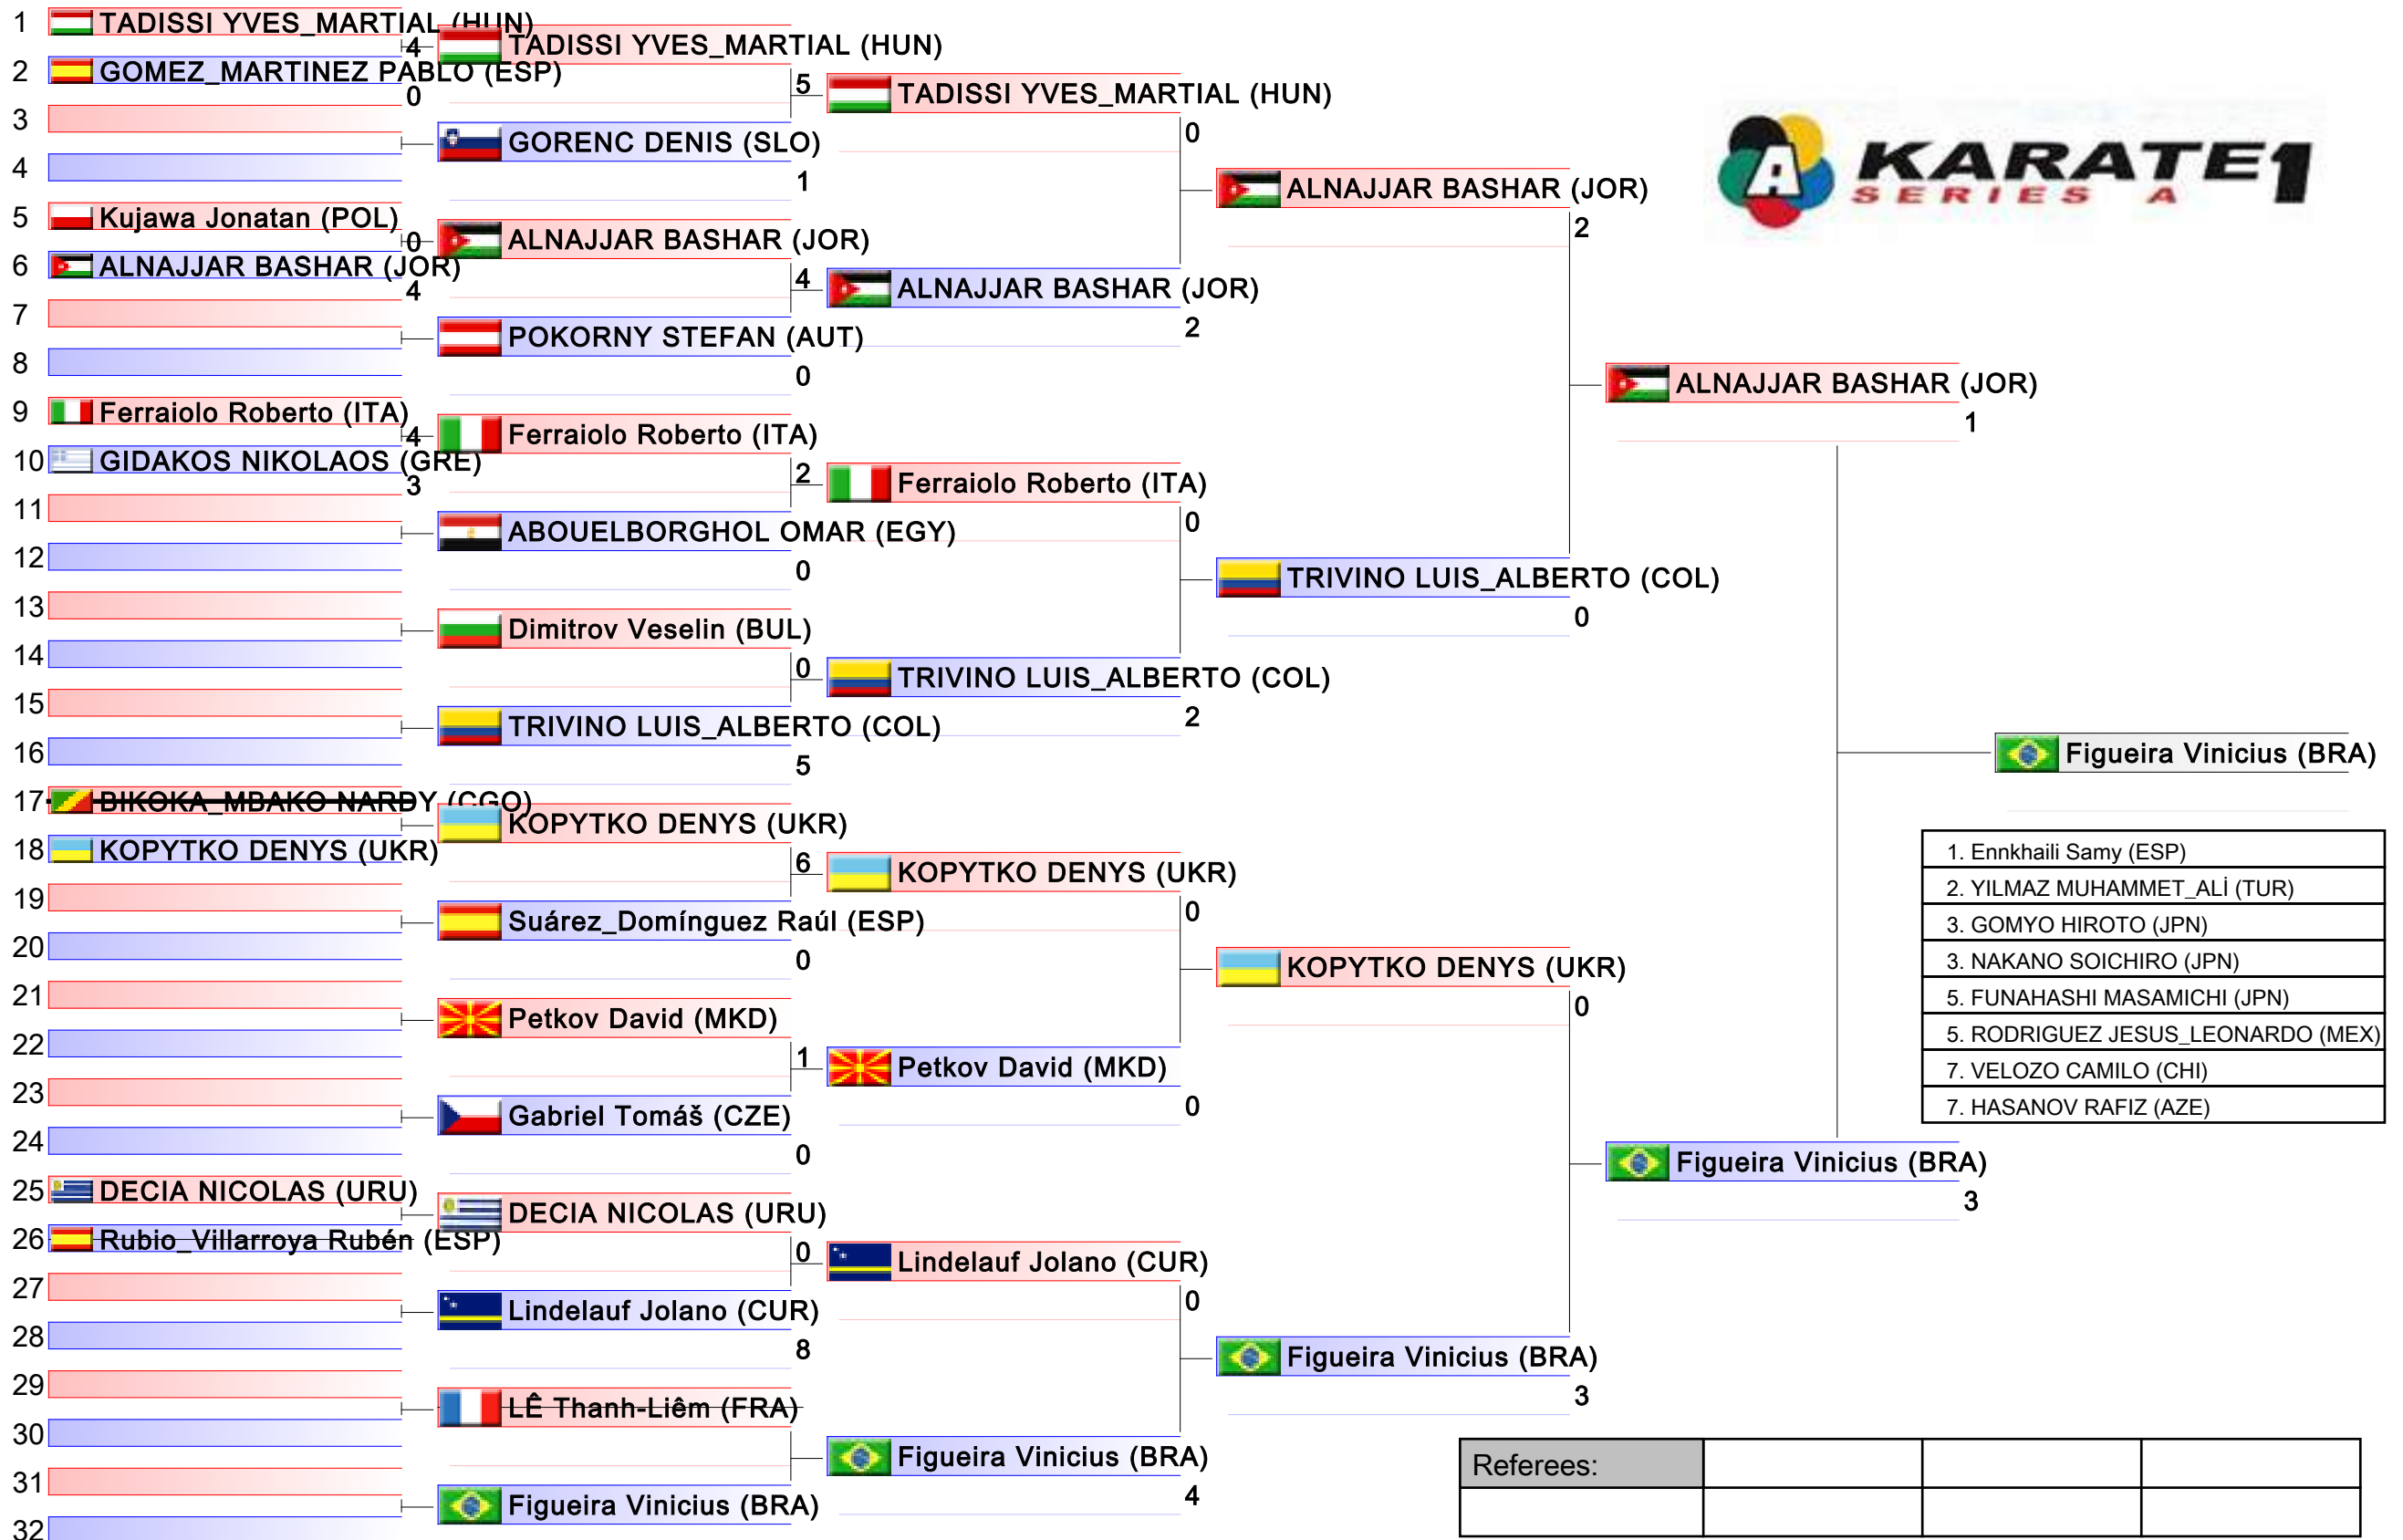

Male Kumite -67 Kg

Karate1 Series A - Guadalajara 2018, Guadalajara, ESP

Tatami

Pool
4/8

Referees: