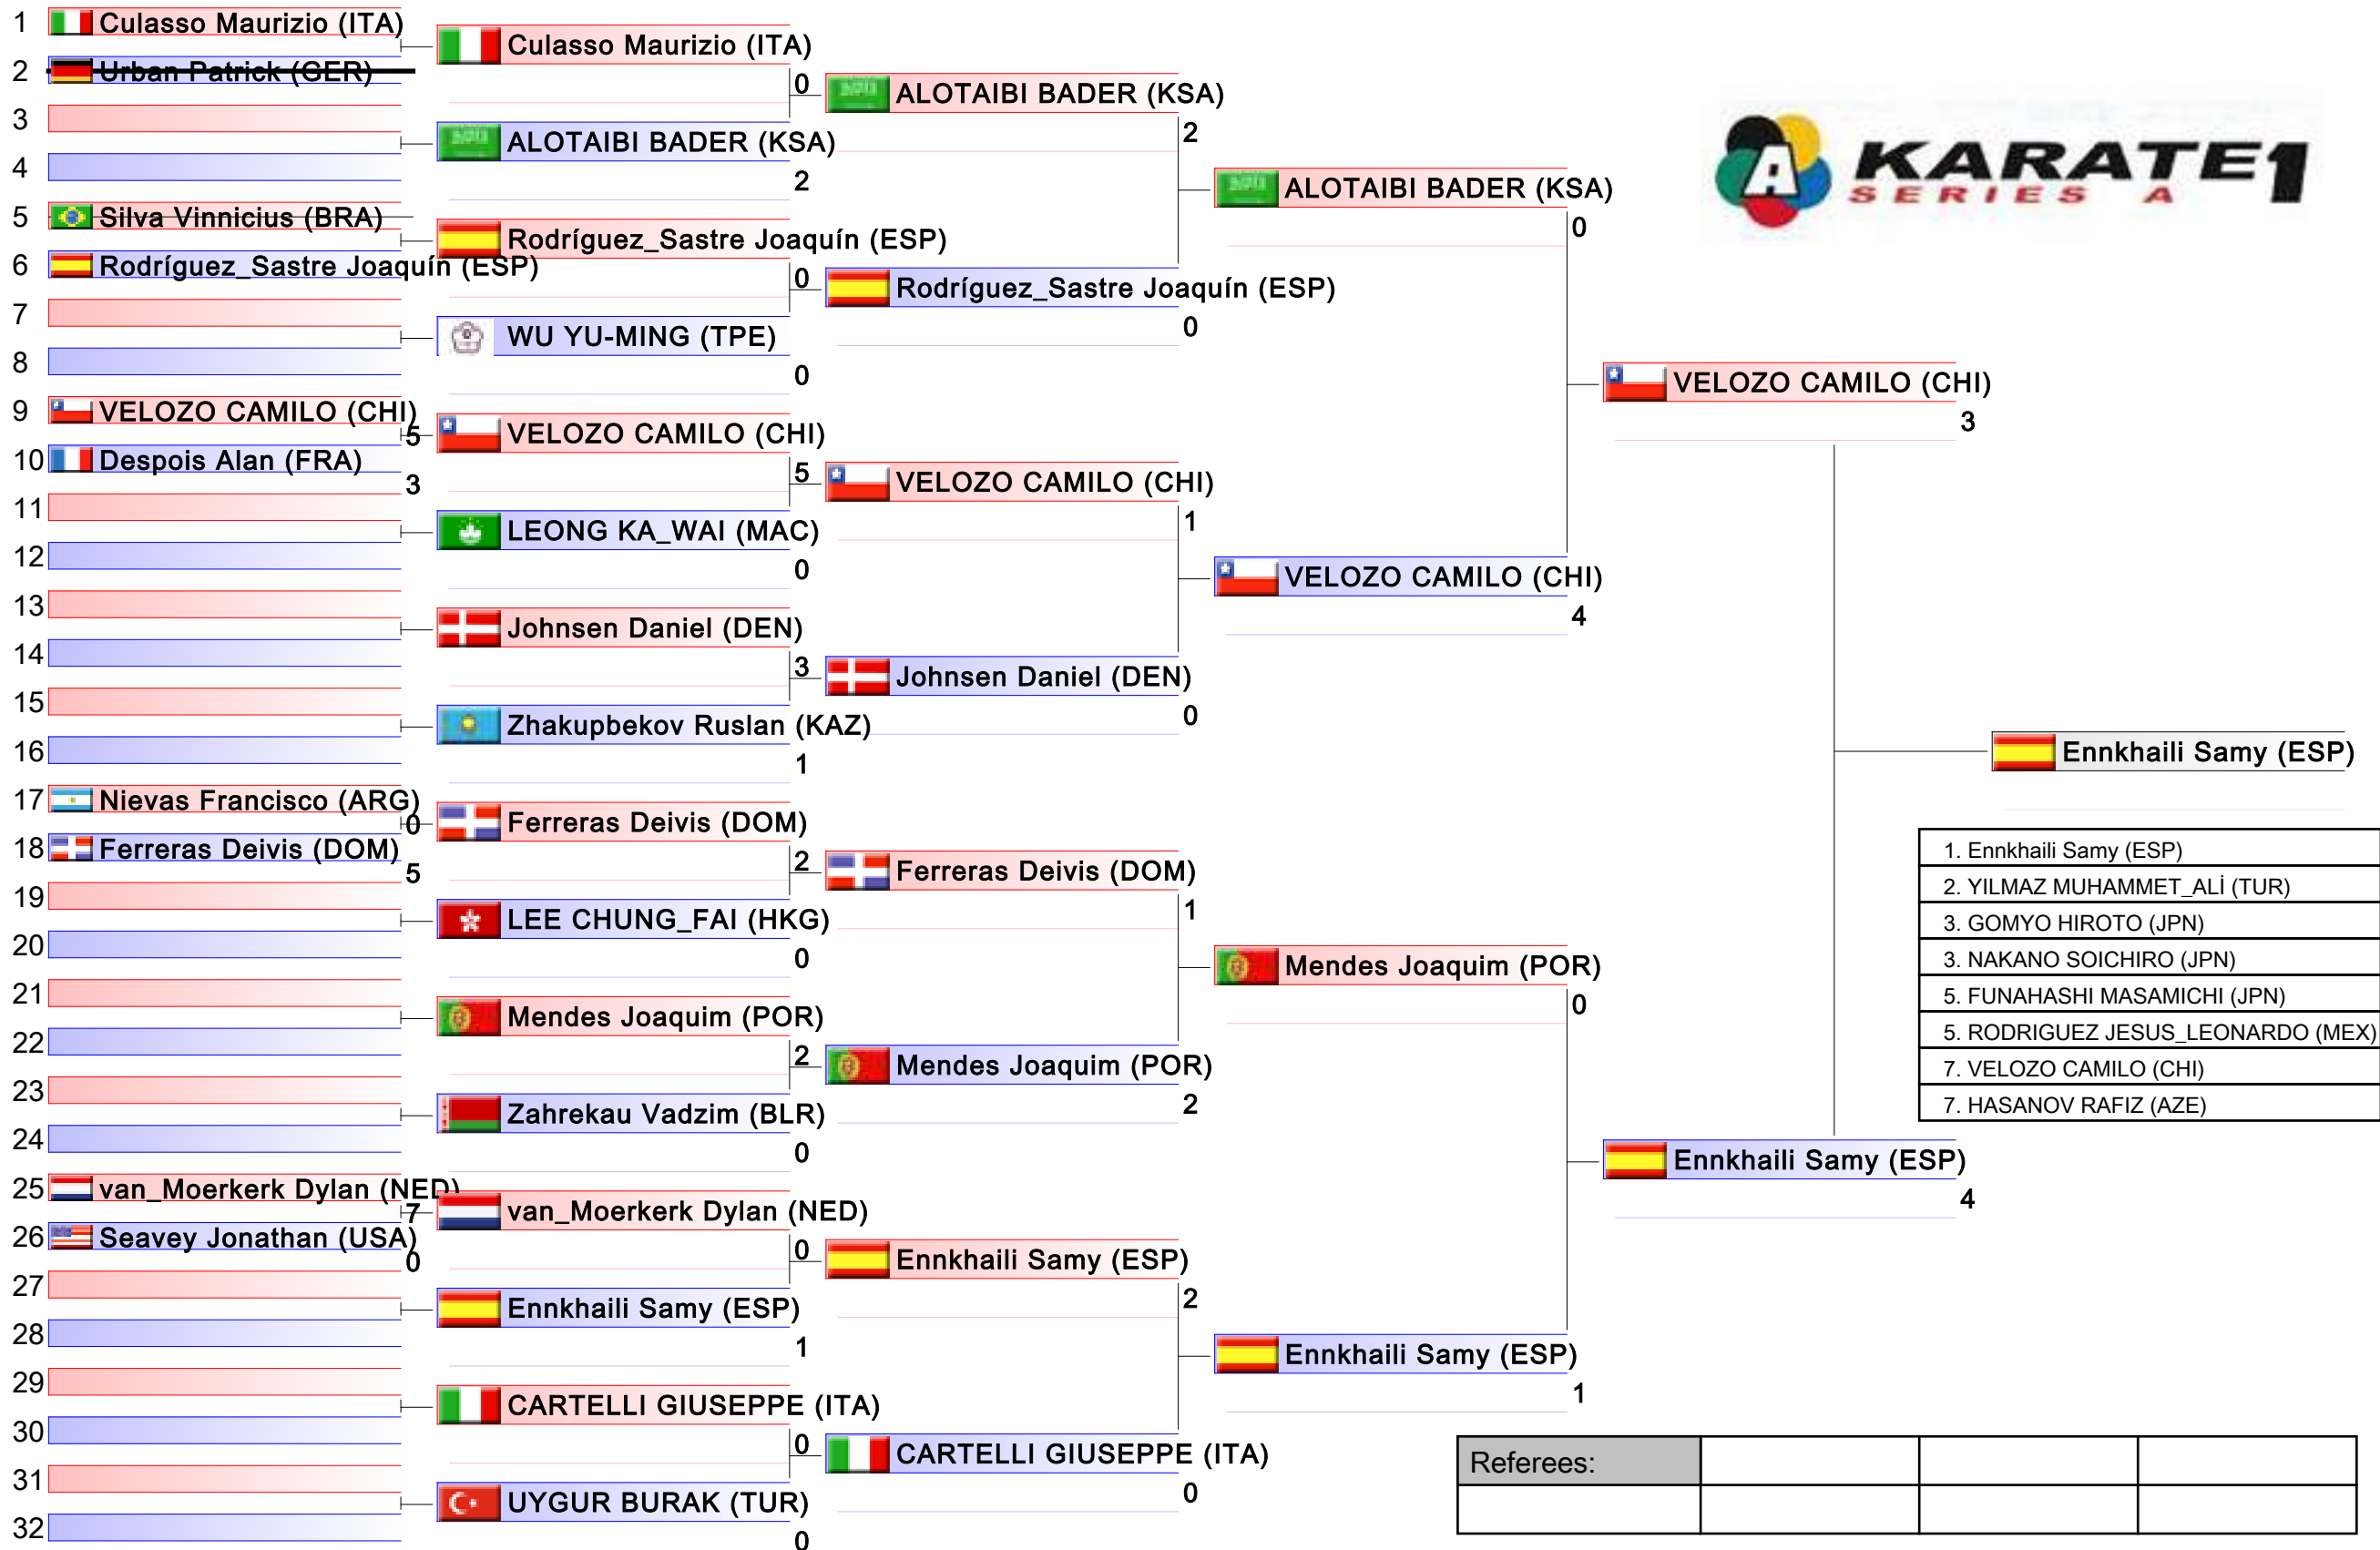

Male Kumite -67 Kg

Karate1 Series A - Guadalajara 2018, Guadalajara, ESP

Tatami

Pool
1/8