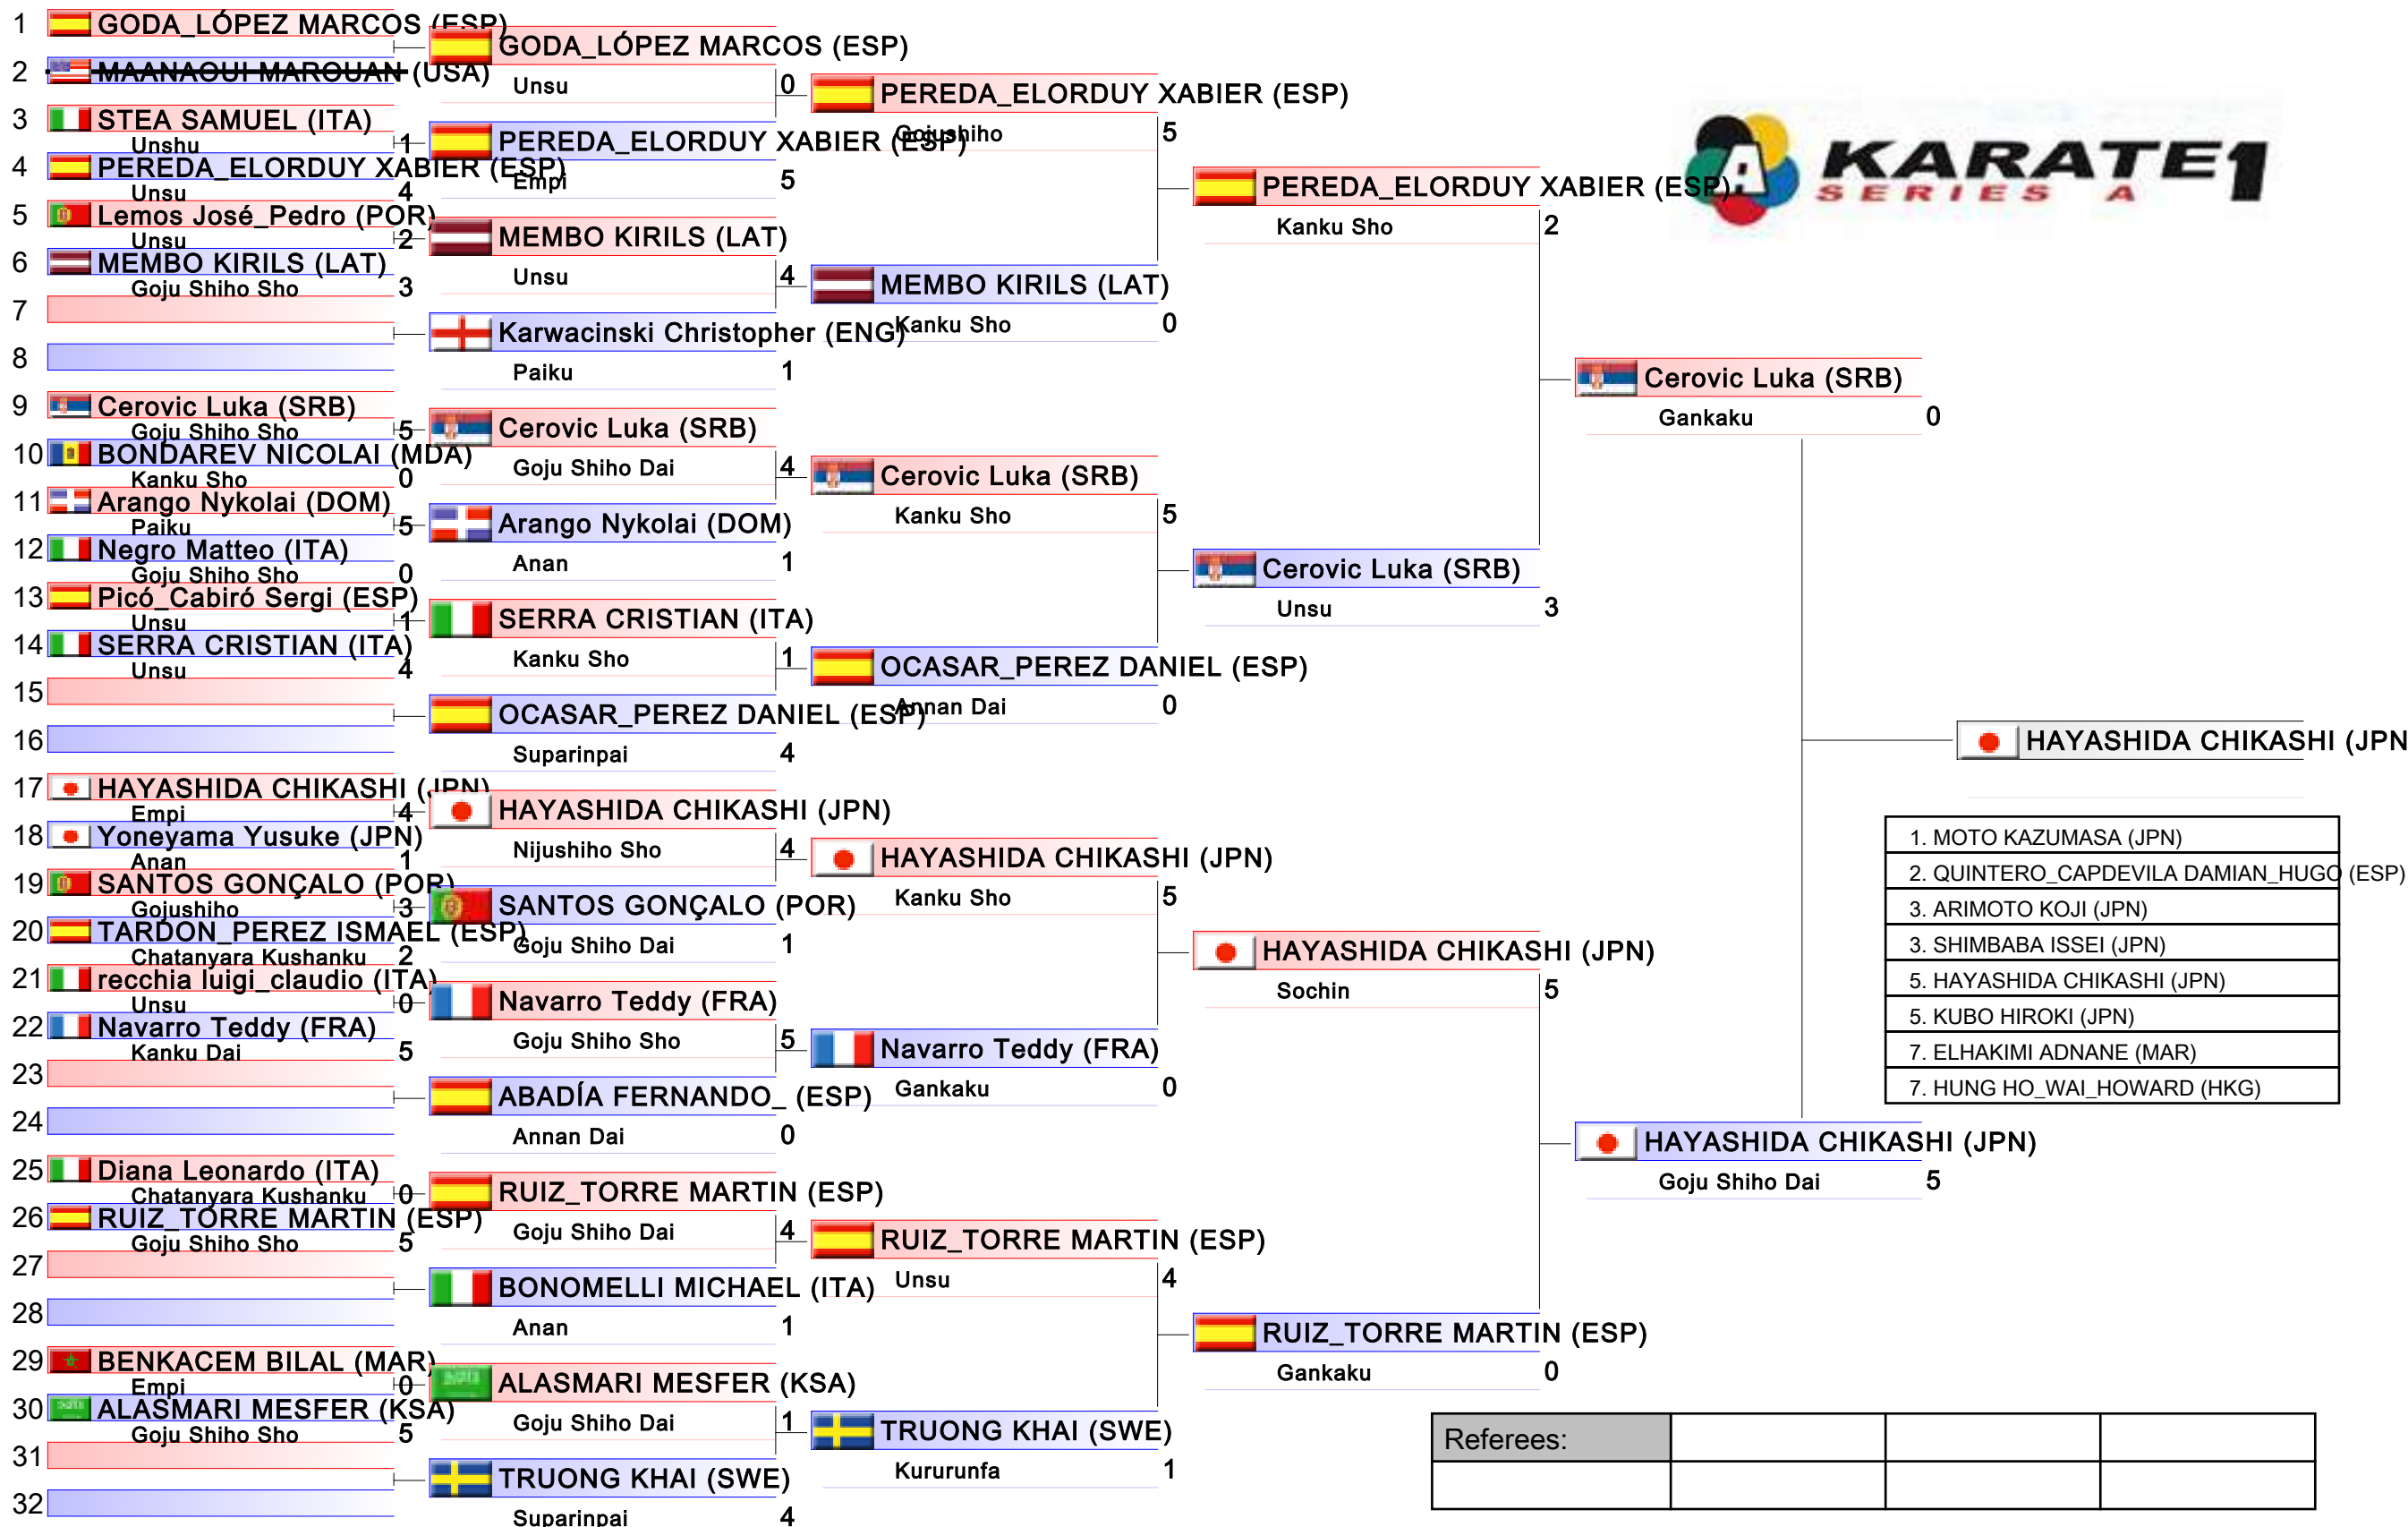

# Male Kata

Karate1 Series A - Guadalajara 2018, Guadalajara, ESP

Tatami

Pool  
4/8

Referees:			

# Male Kata

Karate1 Series A - Guadalajara 2018, Guadalajara, ESP

Tatami

Pool  
5/8

1. MOTO KAZUMASA (JPN)
2. QUINTERO_CAPDEVILA DAMIAN_HUGO (ESP)
3. ARIMOTO KOJI (JPN)
3. SHIMBABA ISSEI (JPN)
5. HAYASHIDA CHIKASHI (JPN)
5. KUBO HIROKI (JPN)
7. ELHAKIMI ADNANE (MAR)
7. HUNG HO_WAI_HOWARD (HKG)