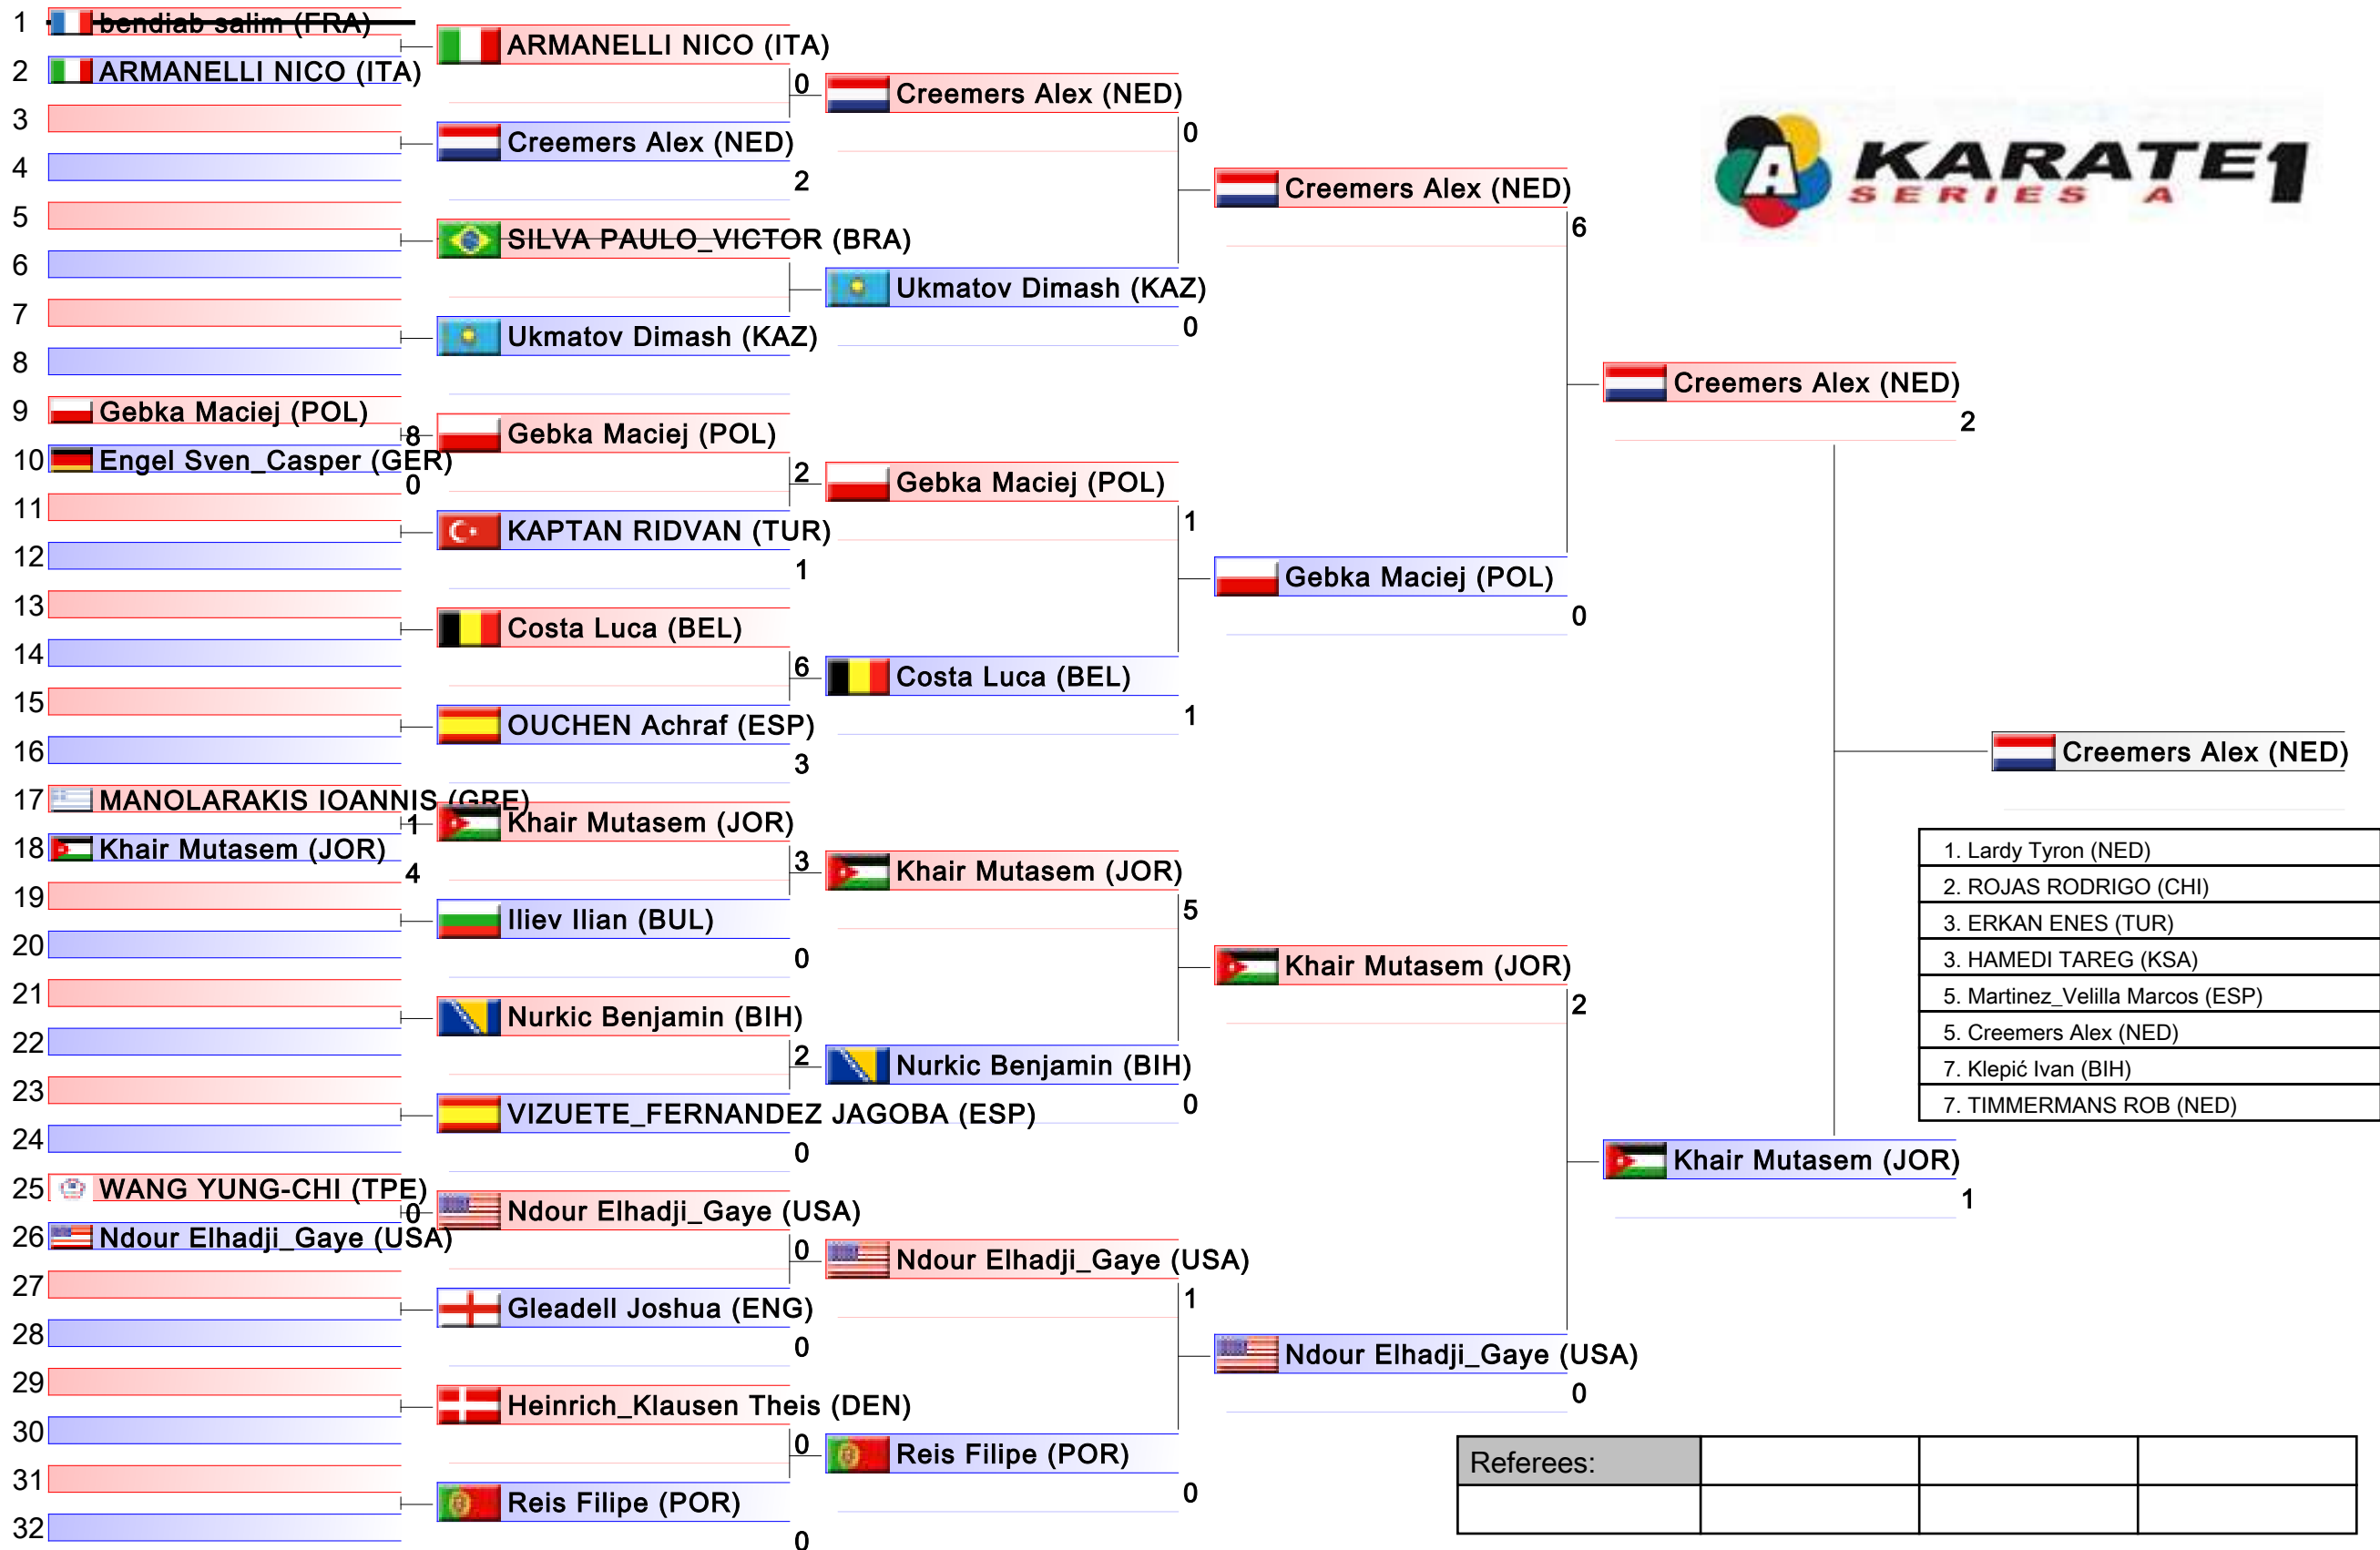

Male Kumite 84+ Kg

Karate1 Series A - Guadalajara 2018, Guadalajara, ESP

Tatami

Pool
4/4

Referees: