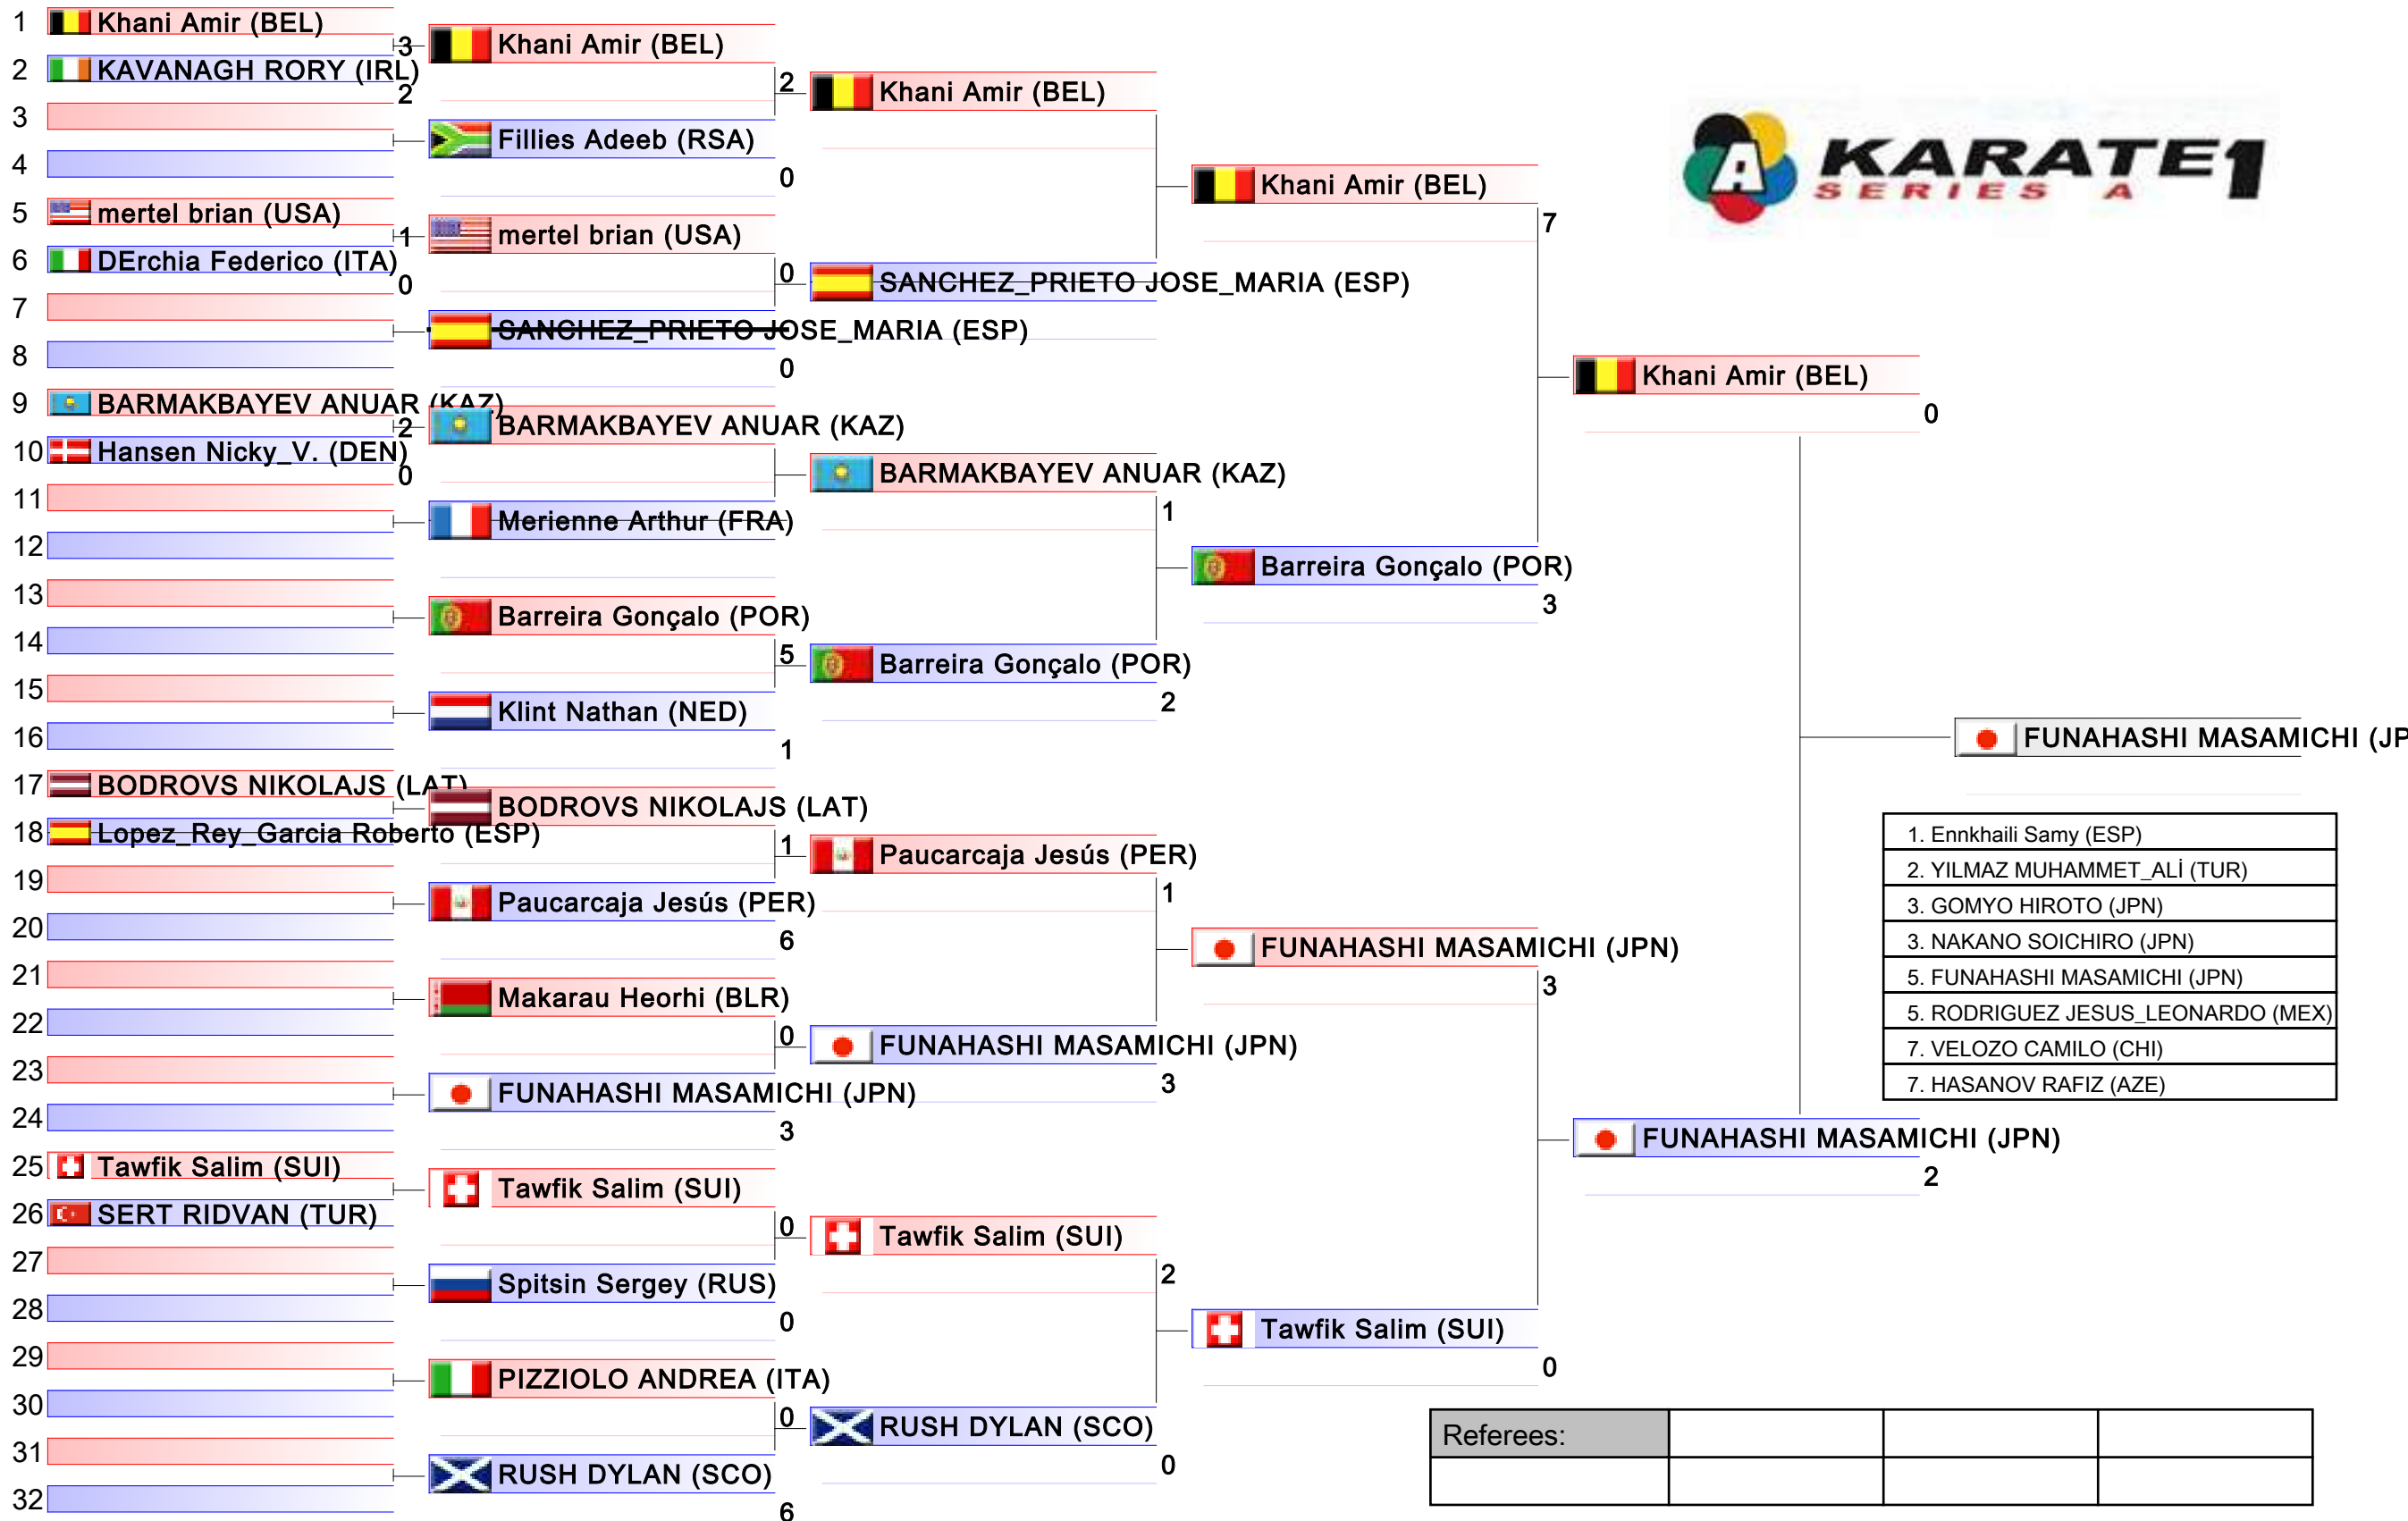

# Male Kumite -67 Kg

Karate1 Series A - Guadalajara 2018, Guadalajara, ESP

Tatami

Pool  
2/8

# Male Kumite -67 Kg

Karate1 Series A - Guadalajara 2018, Guadalajara, ESP

Tatami

Pool  
3/8

1. Enkhaili Samy (ESP)
2. YILMAZ MUHAMMET_ALI (TUR)
3. GOMYO HIROTO (JPN)
3. NAKANO SOICHIRO (JPN)
5. FUNAHASHI MASAMICHI (JPN)
5. RODRIGUEZ JESUS_LEONARDO (MEX)
7. VELOZO CAMILO (CHI)
7. HASANOV RAFIZ (AZE)