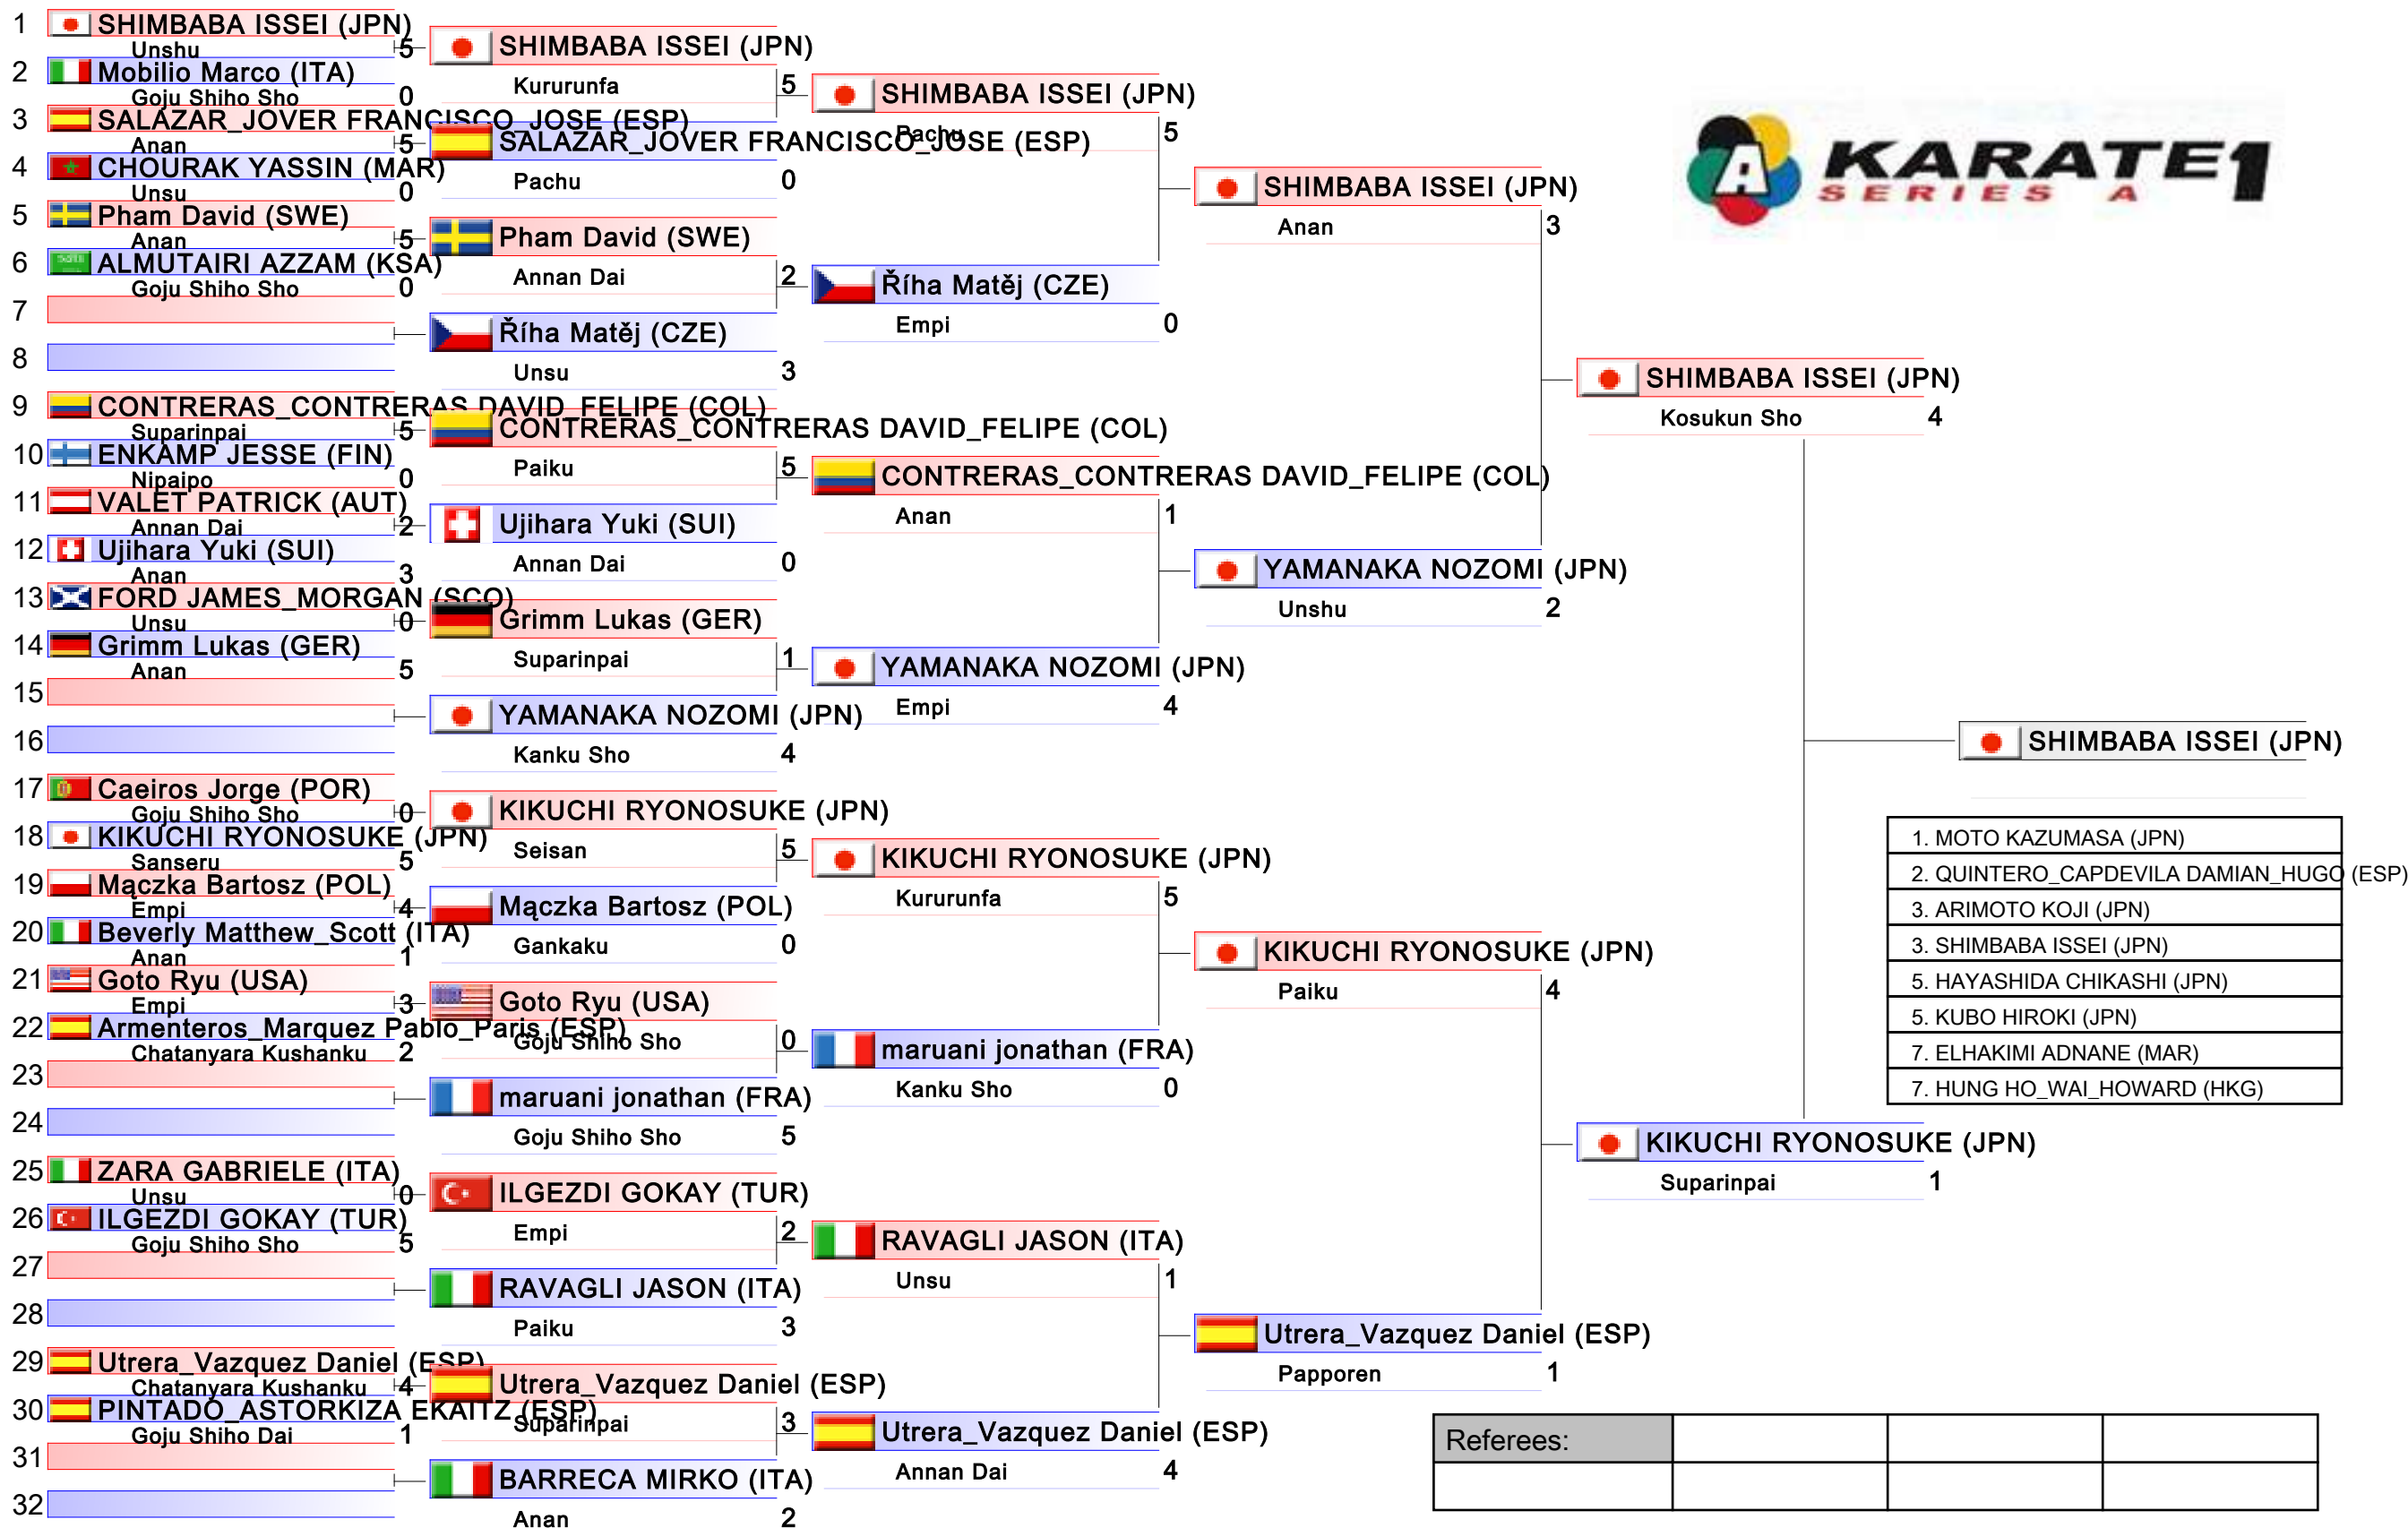

Male Kata

Karate1 Series A - Guadalajara 2018, Guadalajara, ESP

Tatami

Pool
3/8

Referees: