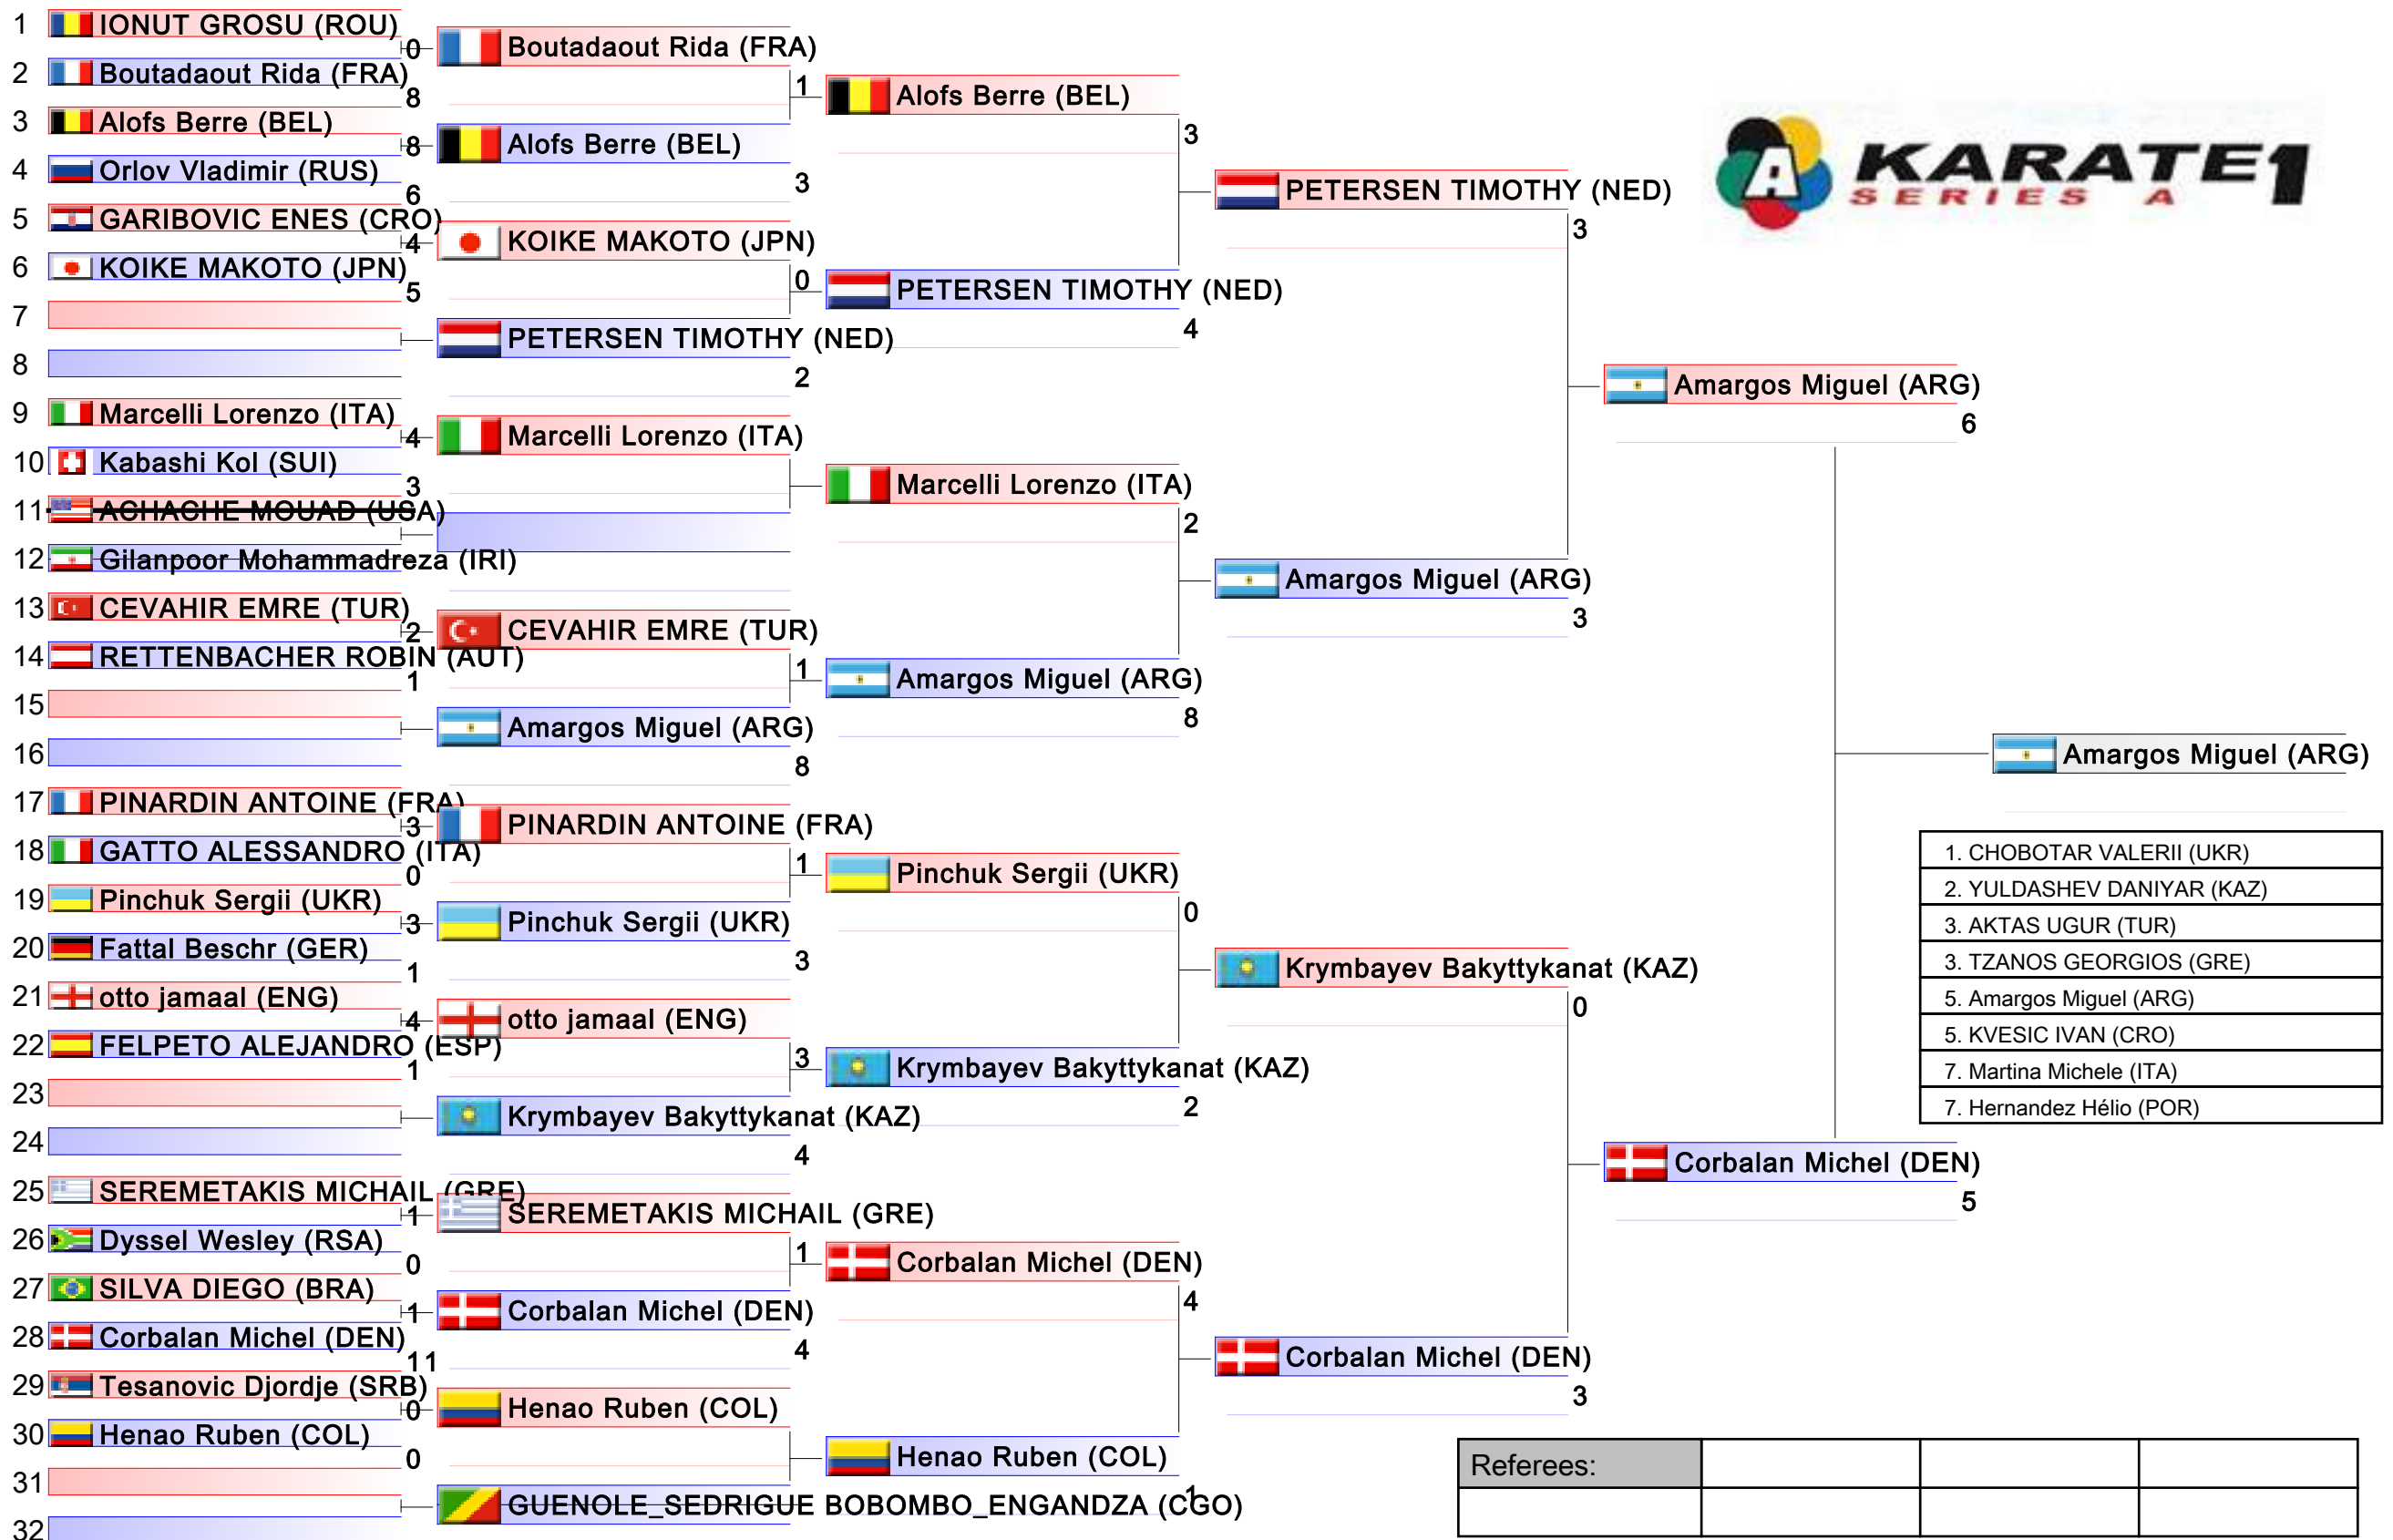

Male Kumite -84 Kg

Karate1 Series A - Guadalajara 2018, Guadalajara, ESP

Tatami

Pool
4/4

Referees: