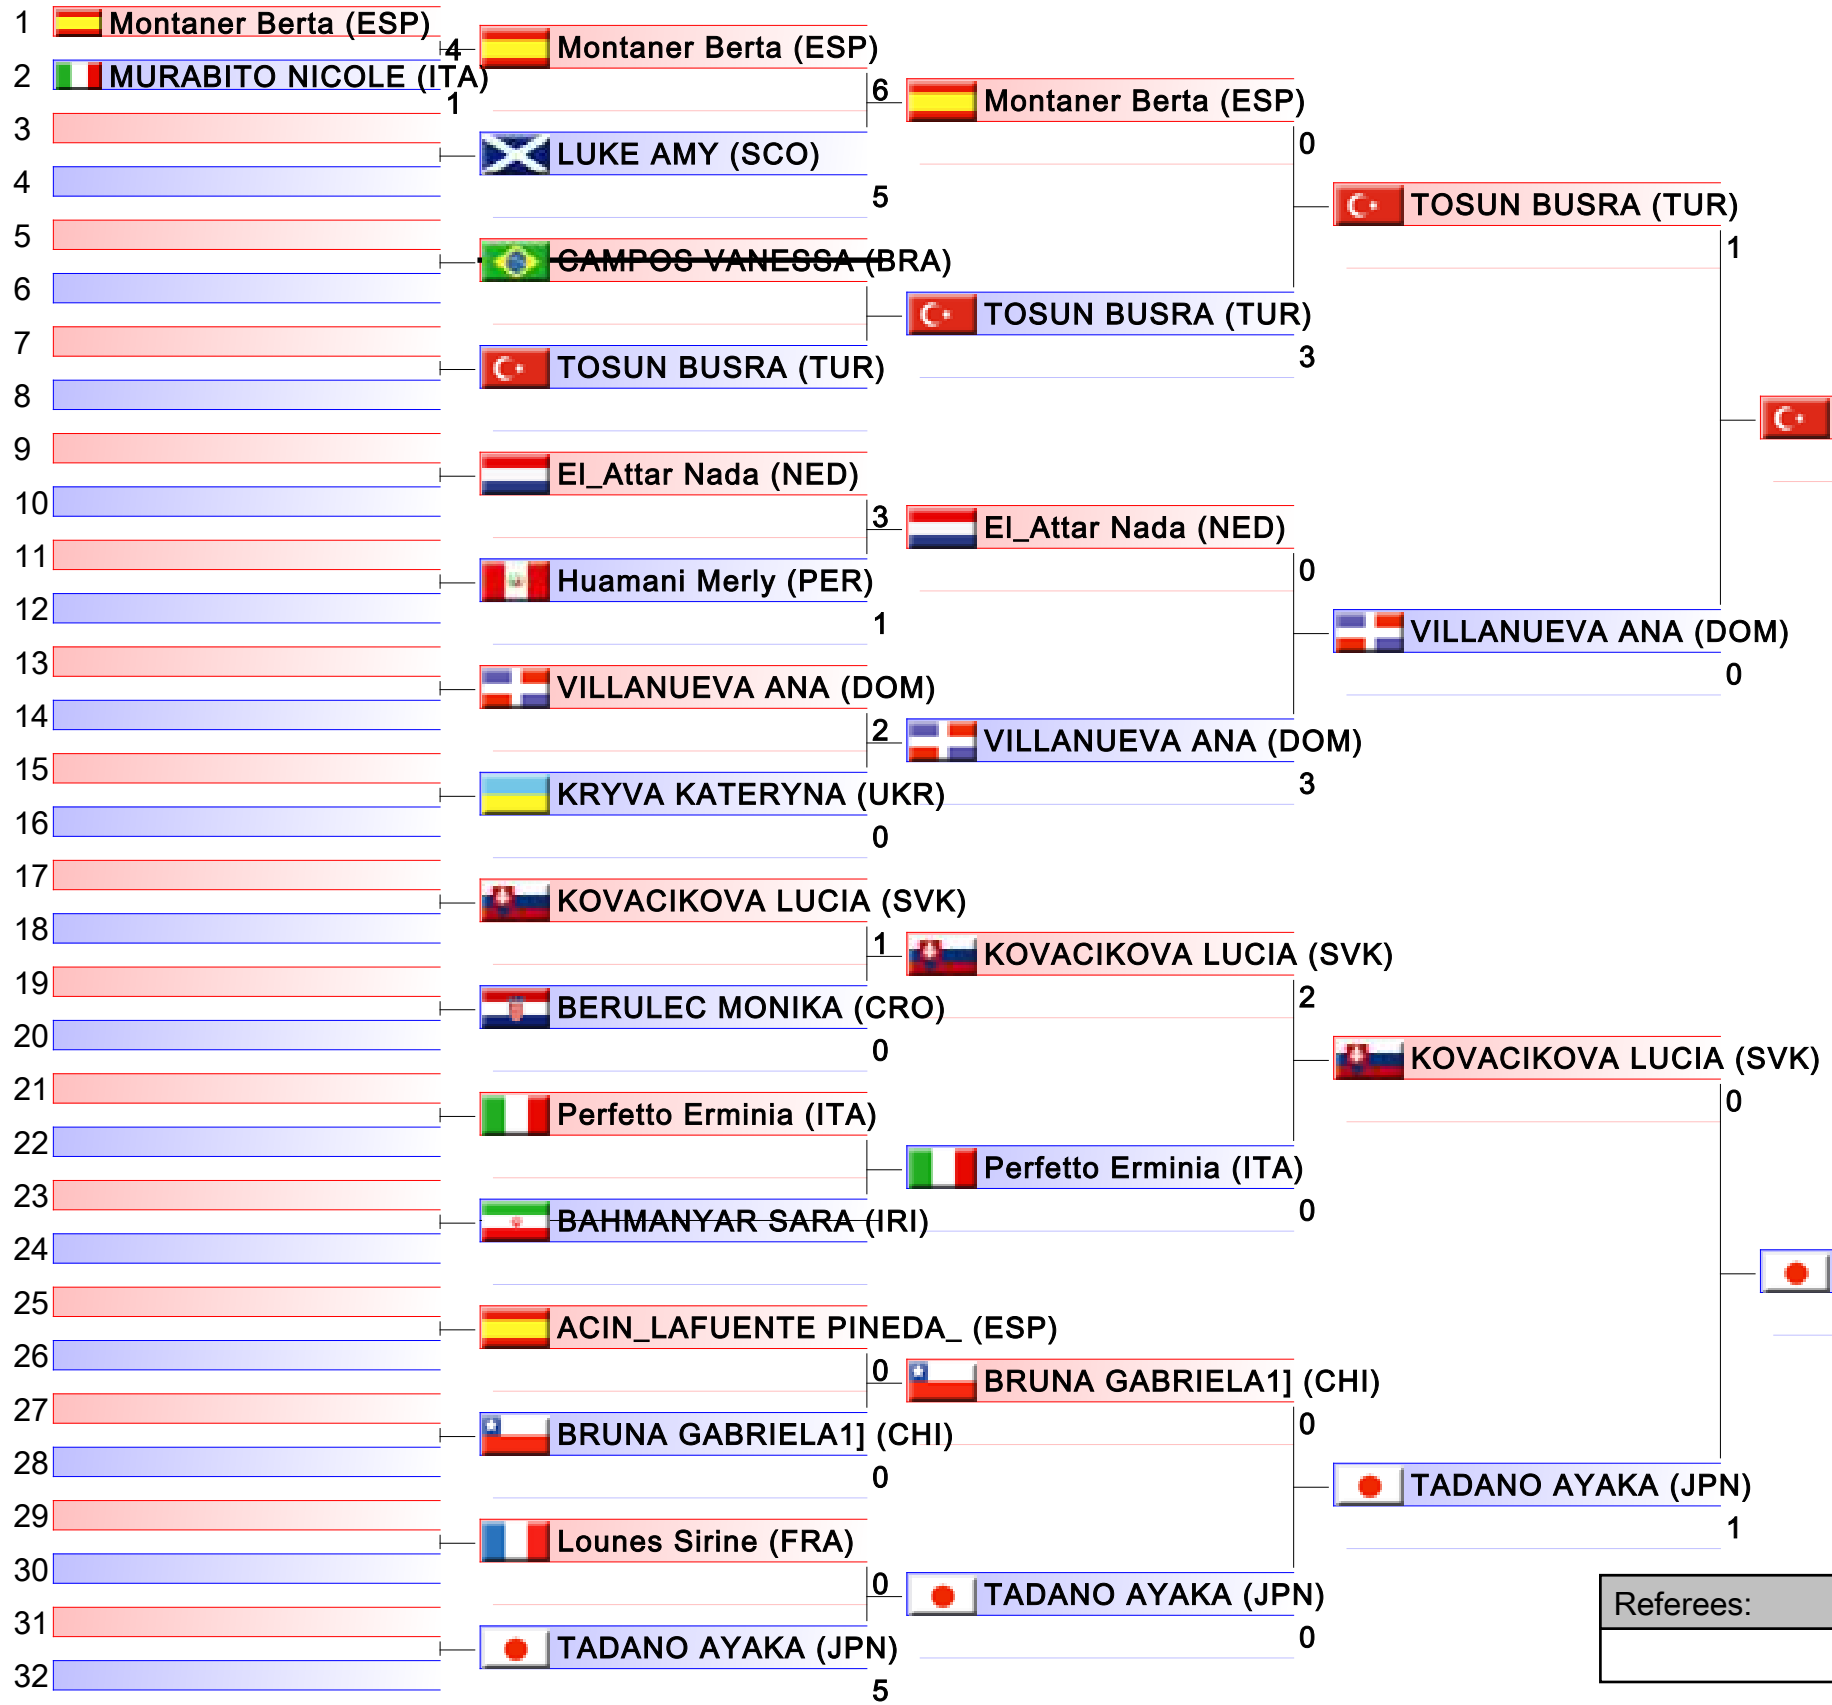

**Female Kumite -50 Kg**  
Karate1 Series A - Guadalajara 2018, Guadalajara, ESP

Tatami Pool 2/4

Referees:			

**Female Kumite -50 Kg**  
Karate1 Series A - Guadalajara 2018, Guadalajara, ESP

Tatami Pool  
3/4