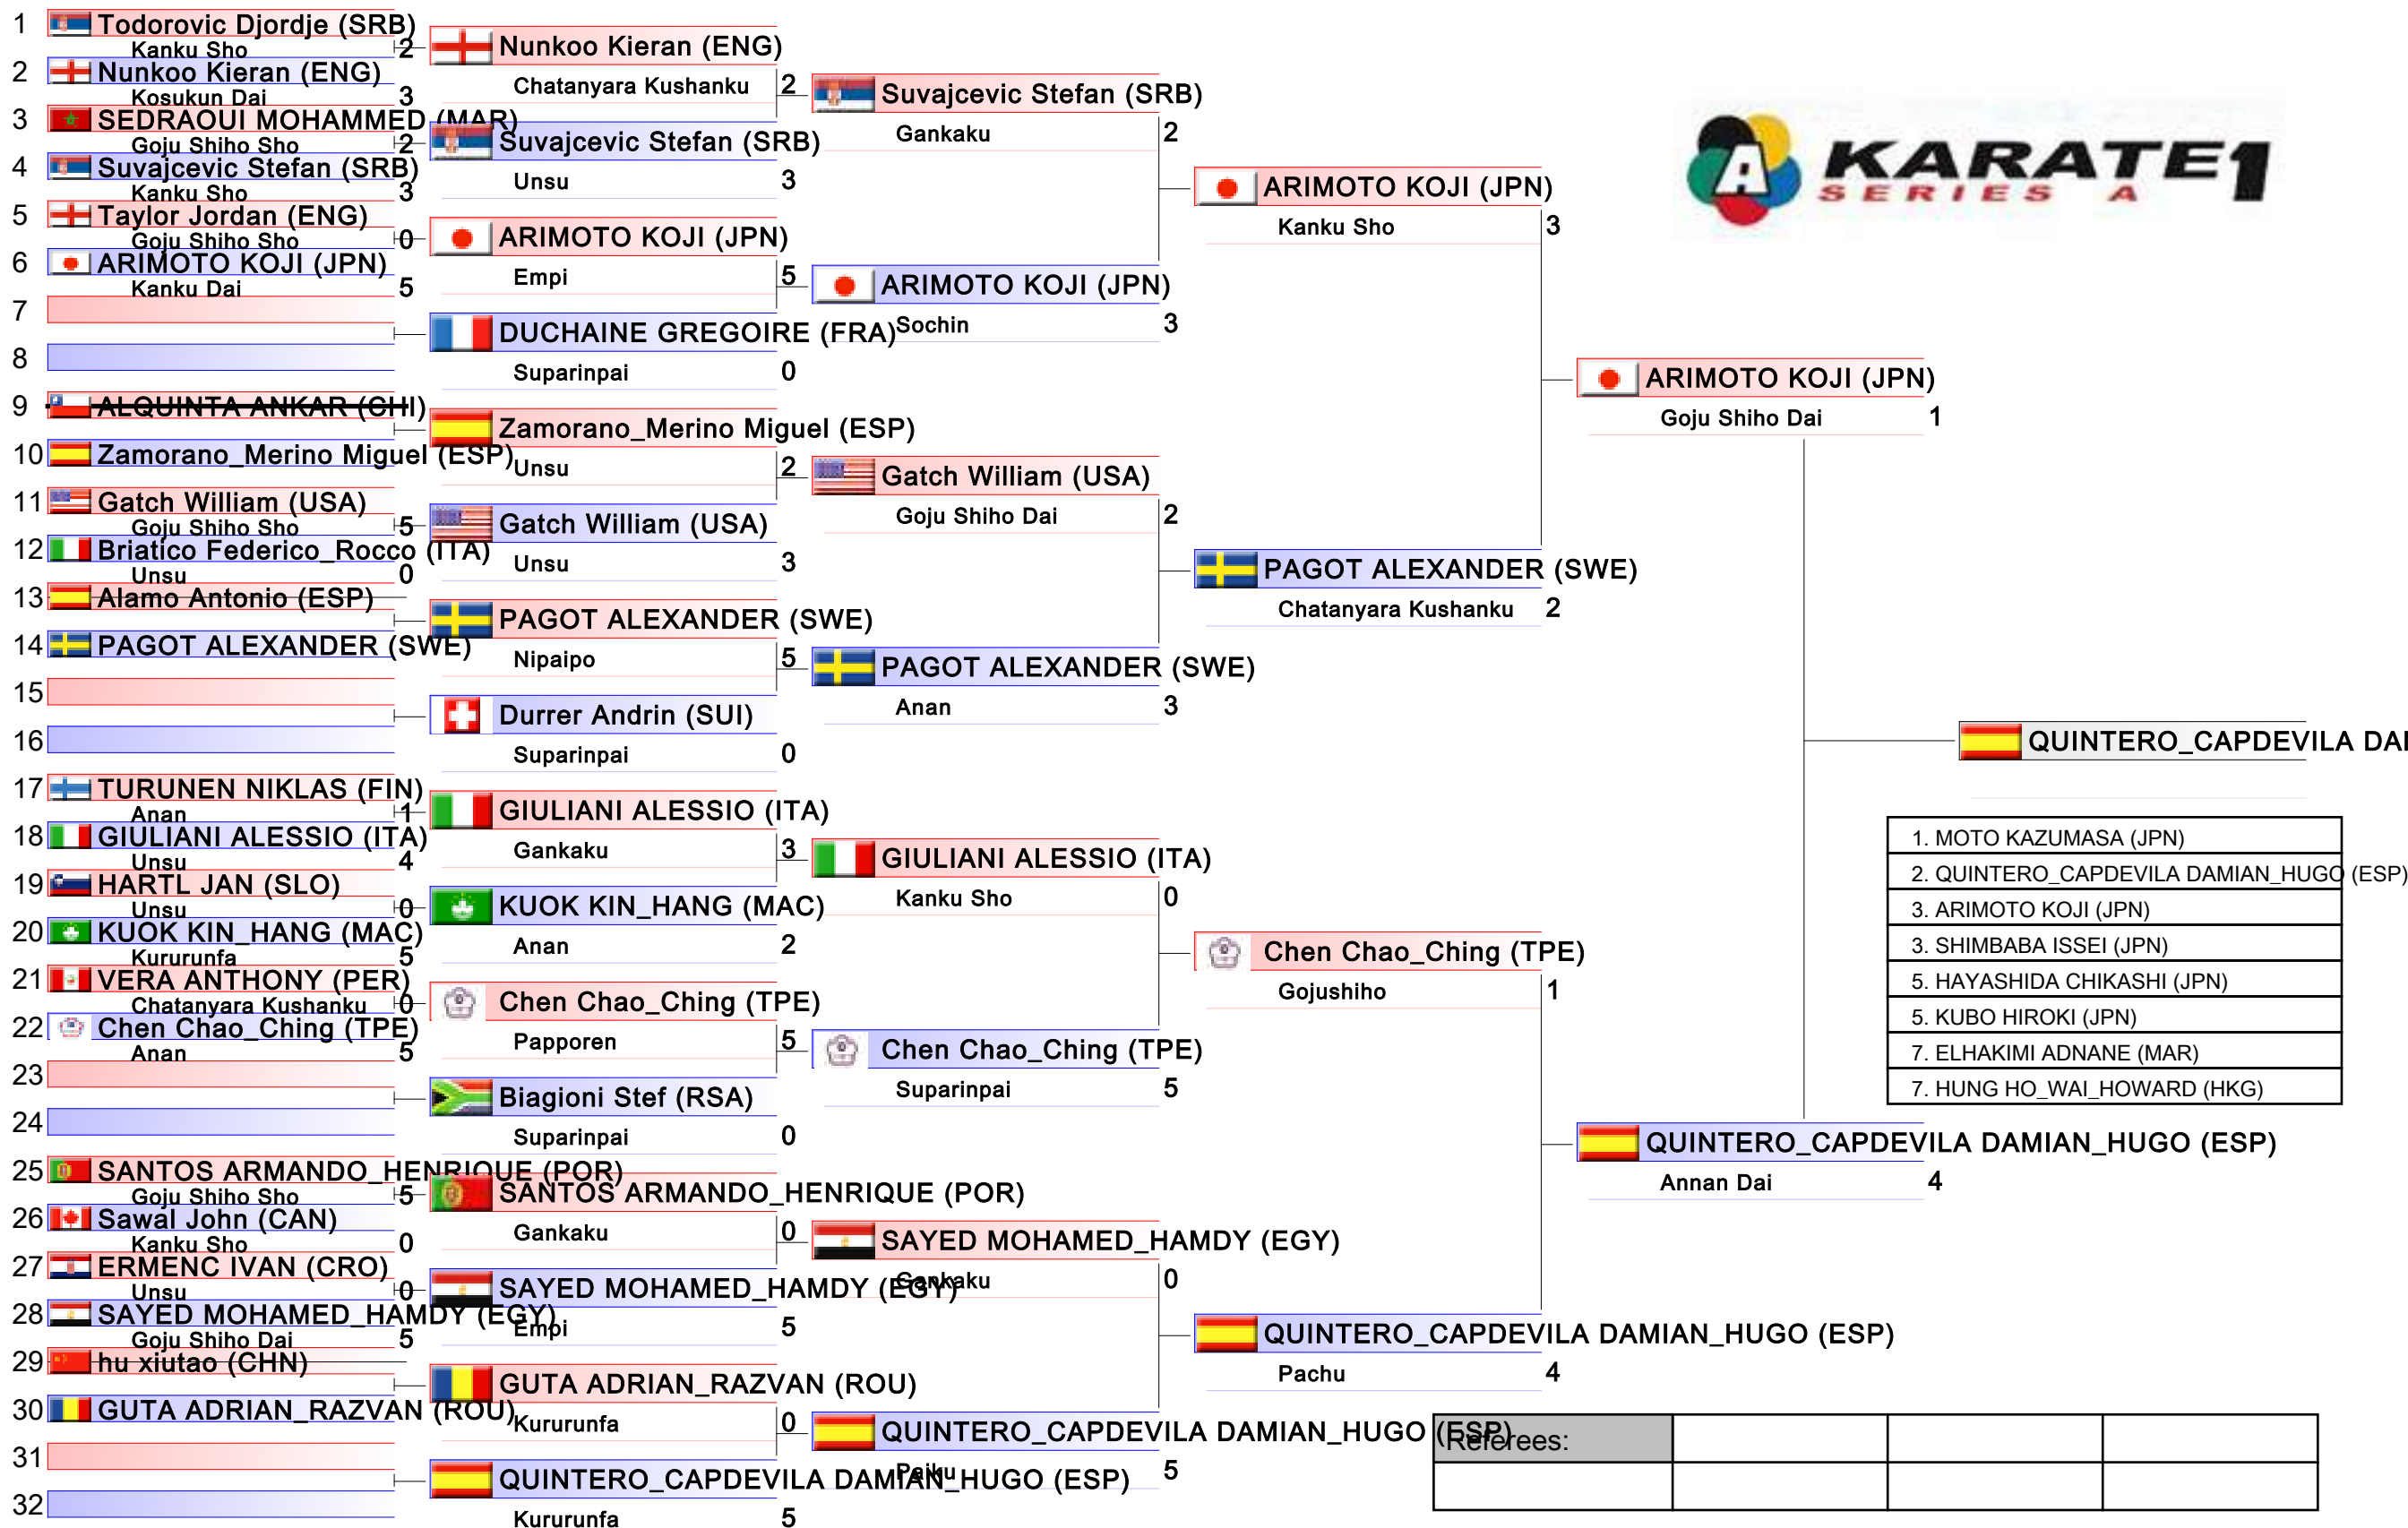

Male Kata

Karate1 Series A - Guadalajara 2018, Guadalajara, ESP

Tatami

Pool
8/8