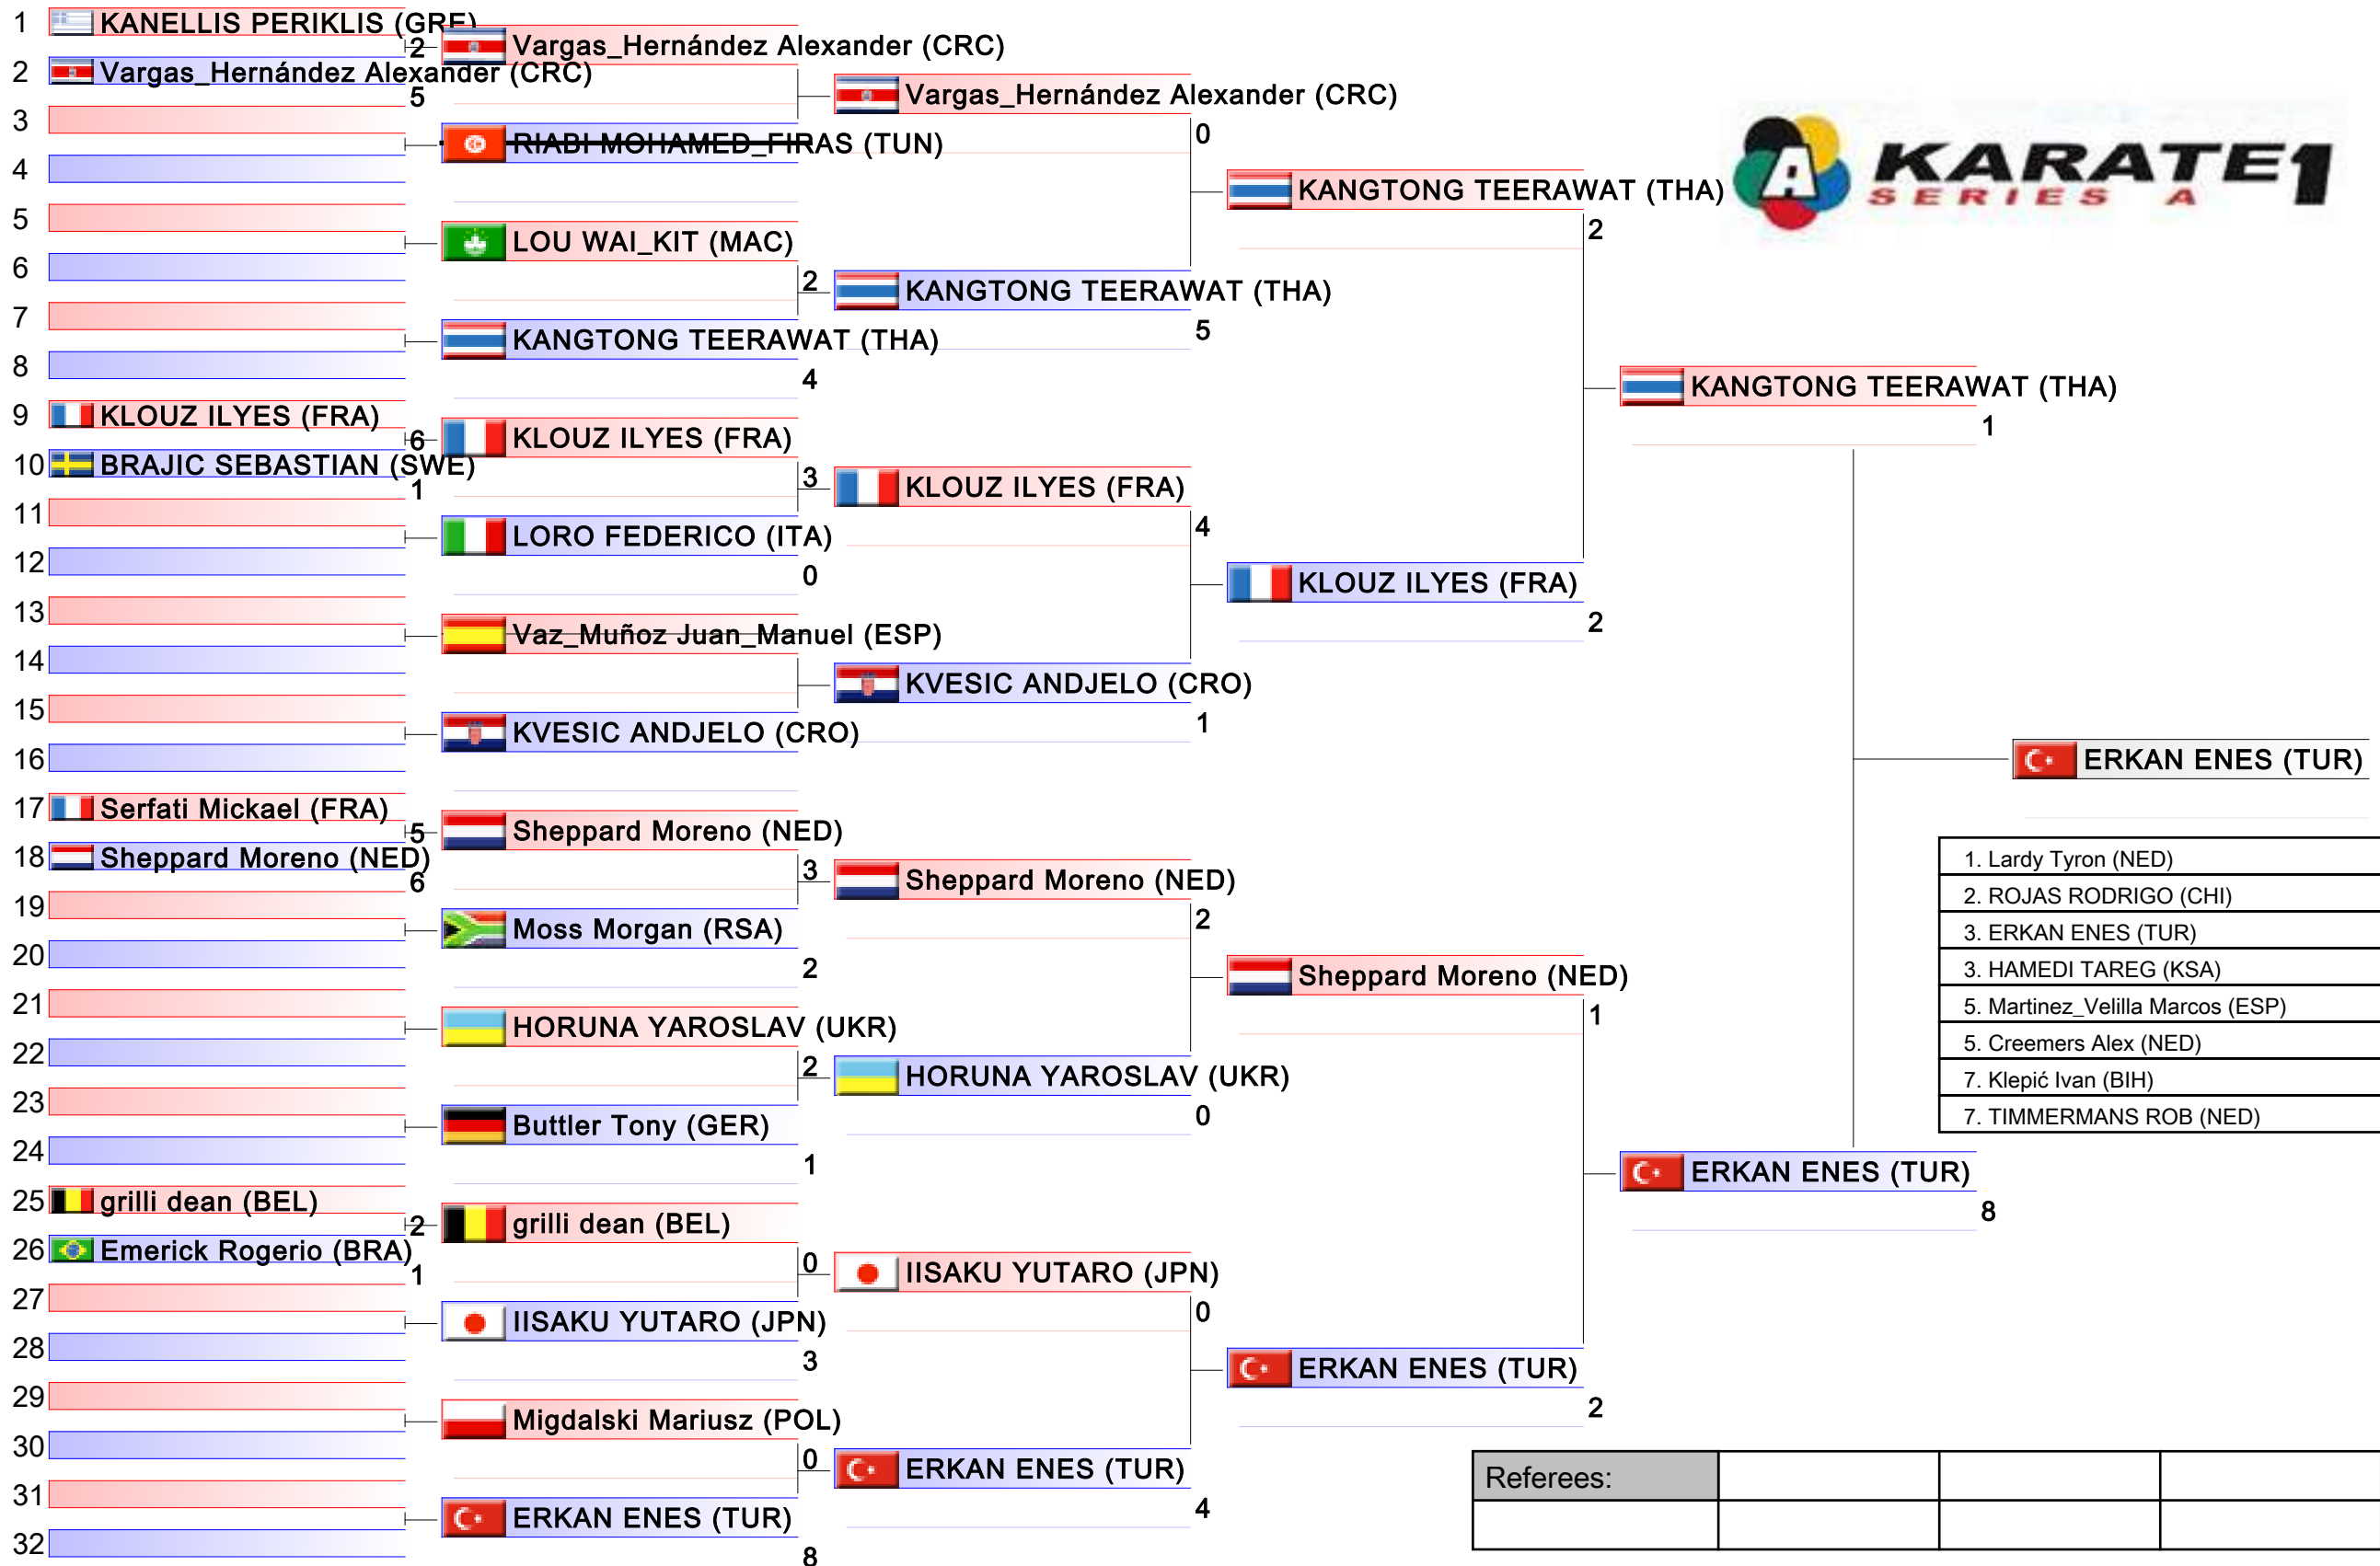

Male Kumite 84+ Kg

Karate1 Series A - Guadalajara 2018, Guadalajara, ESP

Tatami

Pool
1/4

Referees: