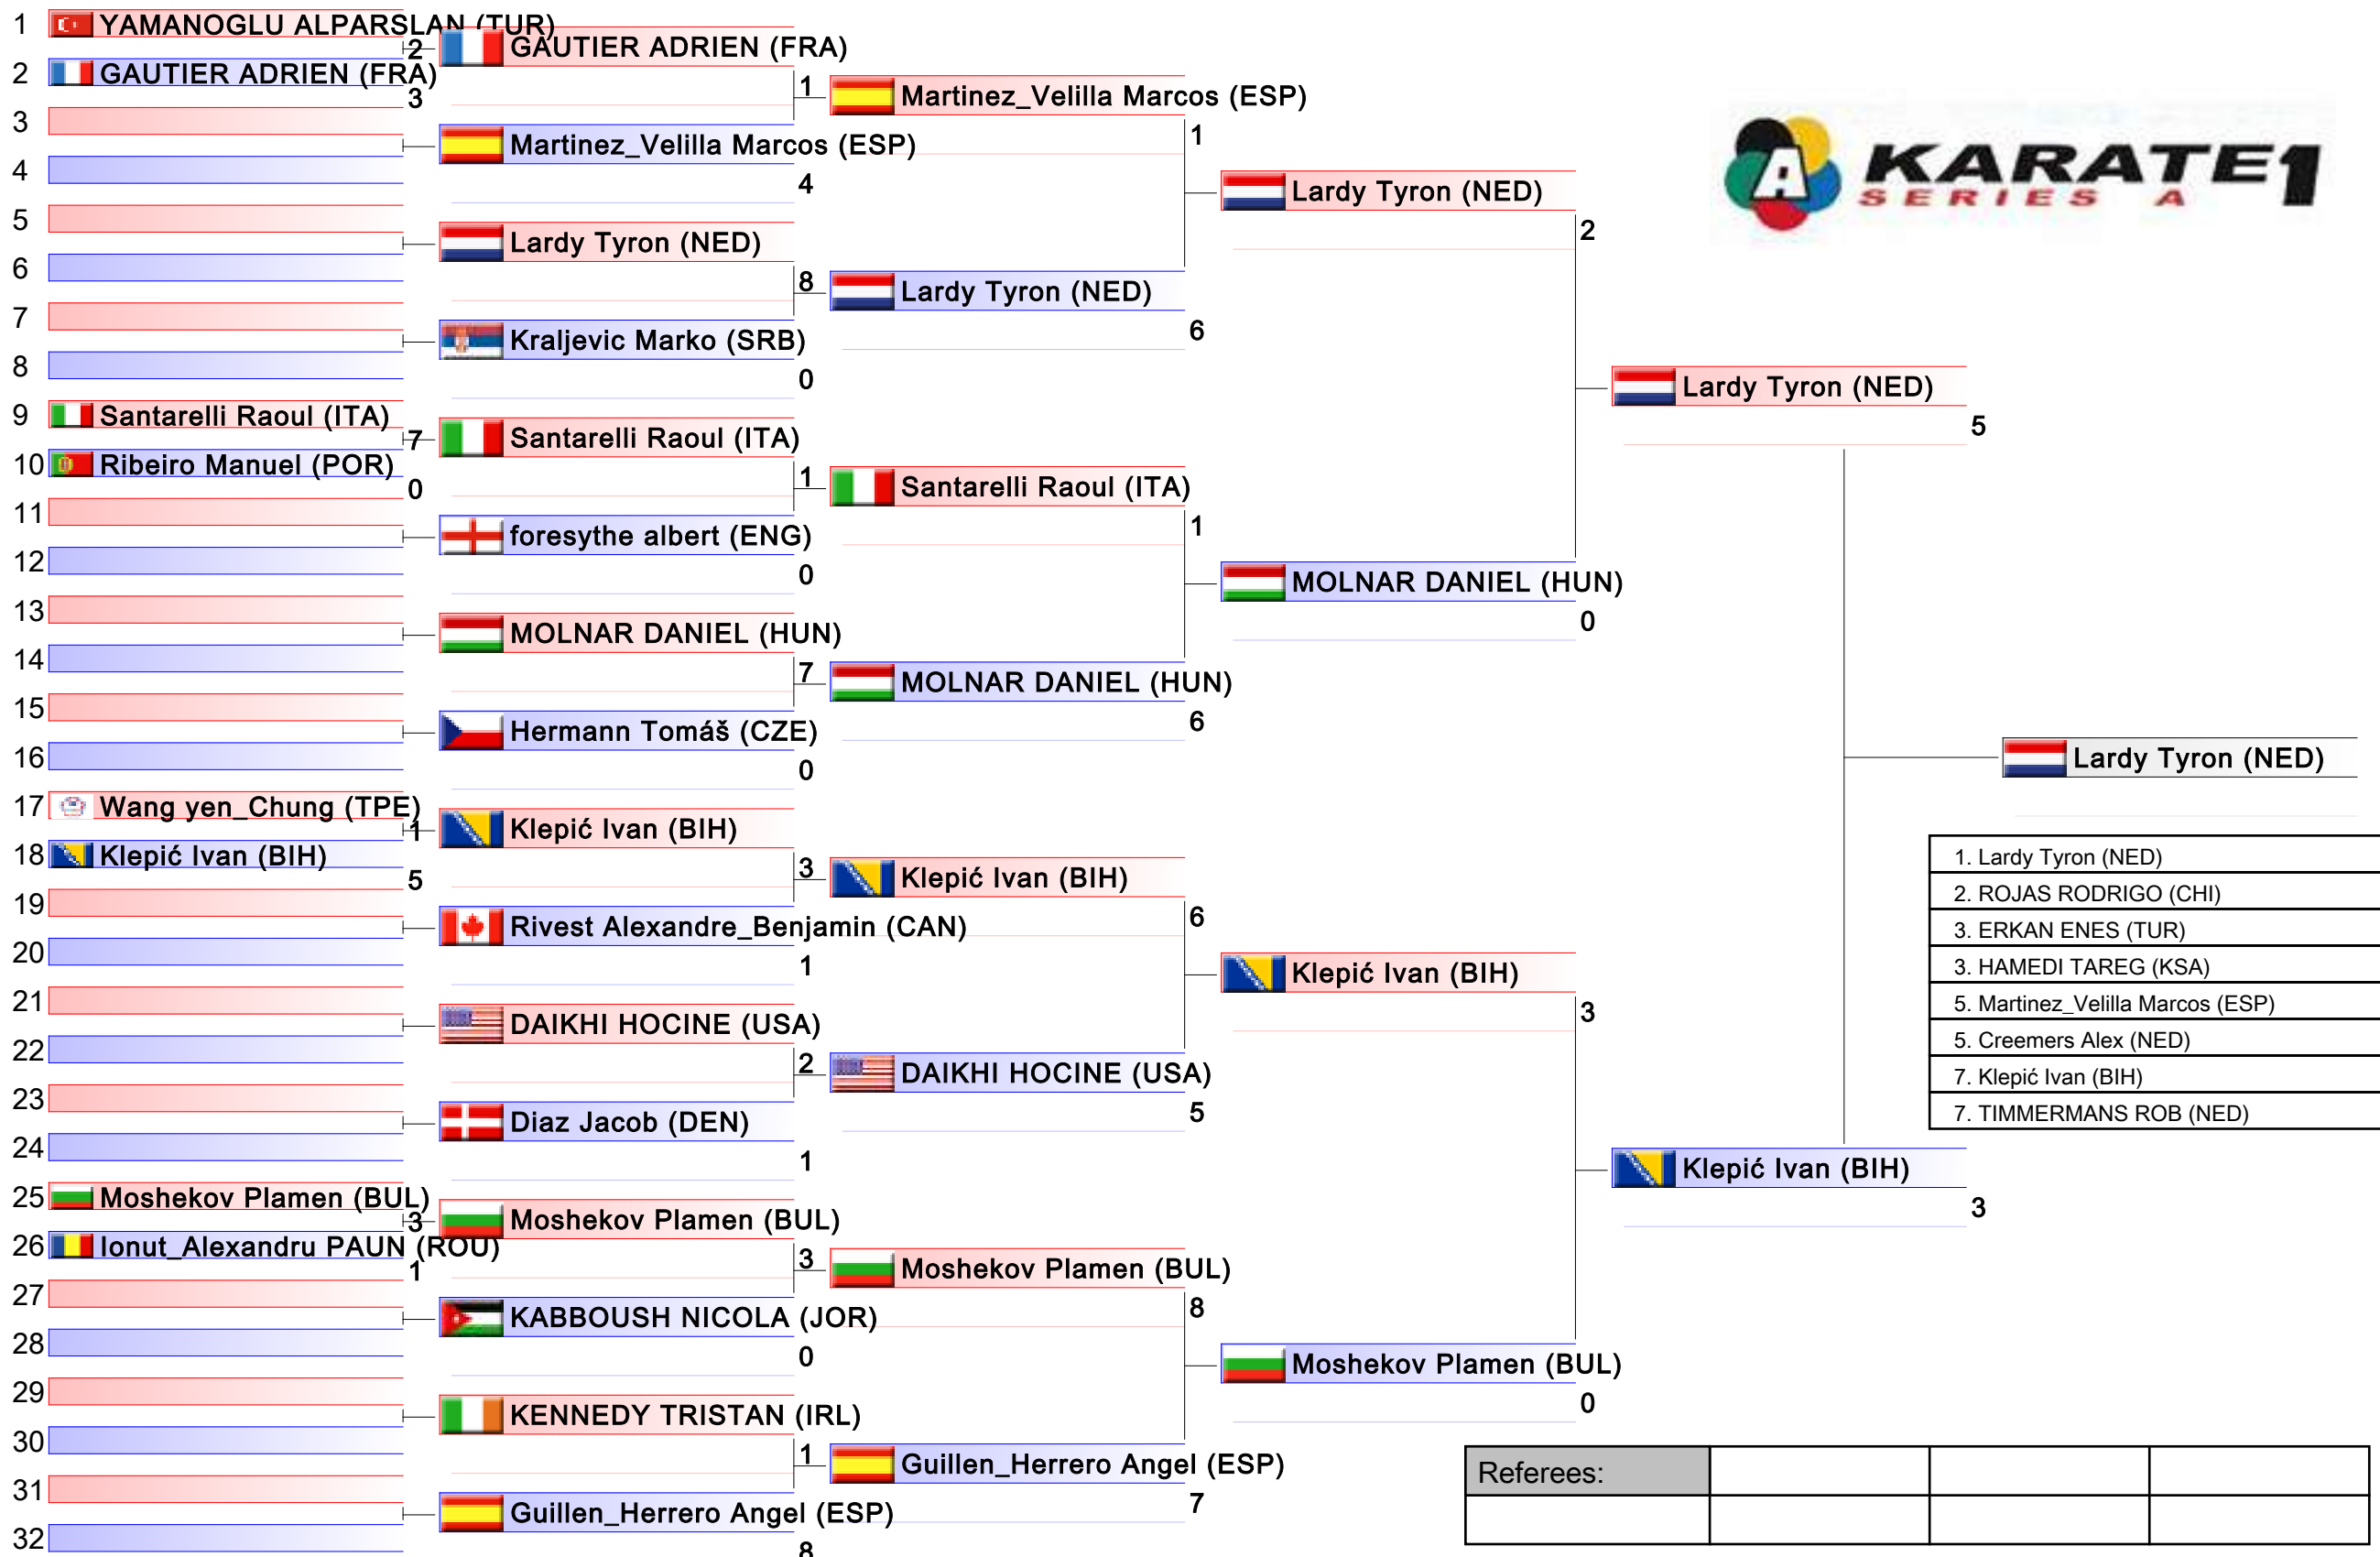

Male Kumite 84+ Kg

Karate1 Series A - Guadalajara 2018, Guadalajara, ESP

Tatami

Pool
2/4

1. Lardy Tyron (NED)
2. ROJAS RODRIGO (CHI)
3. ERKAN ENES (TUR)
3. HAMEDI TAREG (KSA)
5. Martinez_Velilla Marcos (ESP)
5. Creemers Alex (NED)
7. Klepić Ivan (BIH)
7. TIMMERMANS ROB (NED)

Referees: