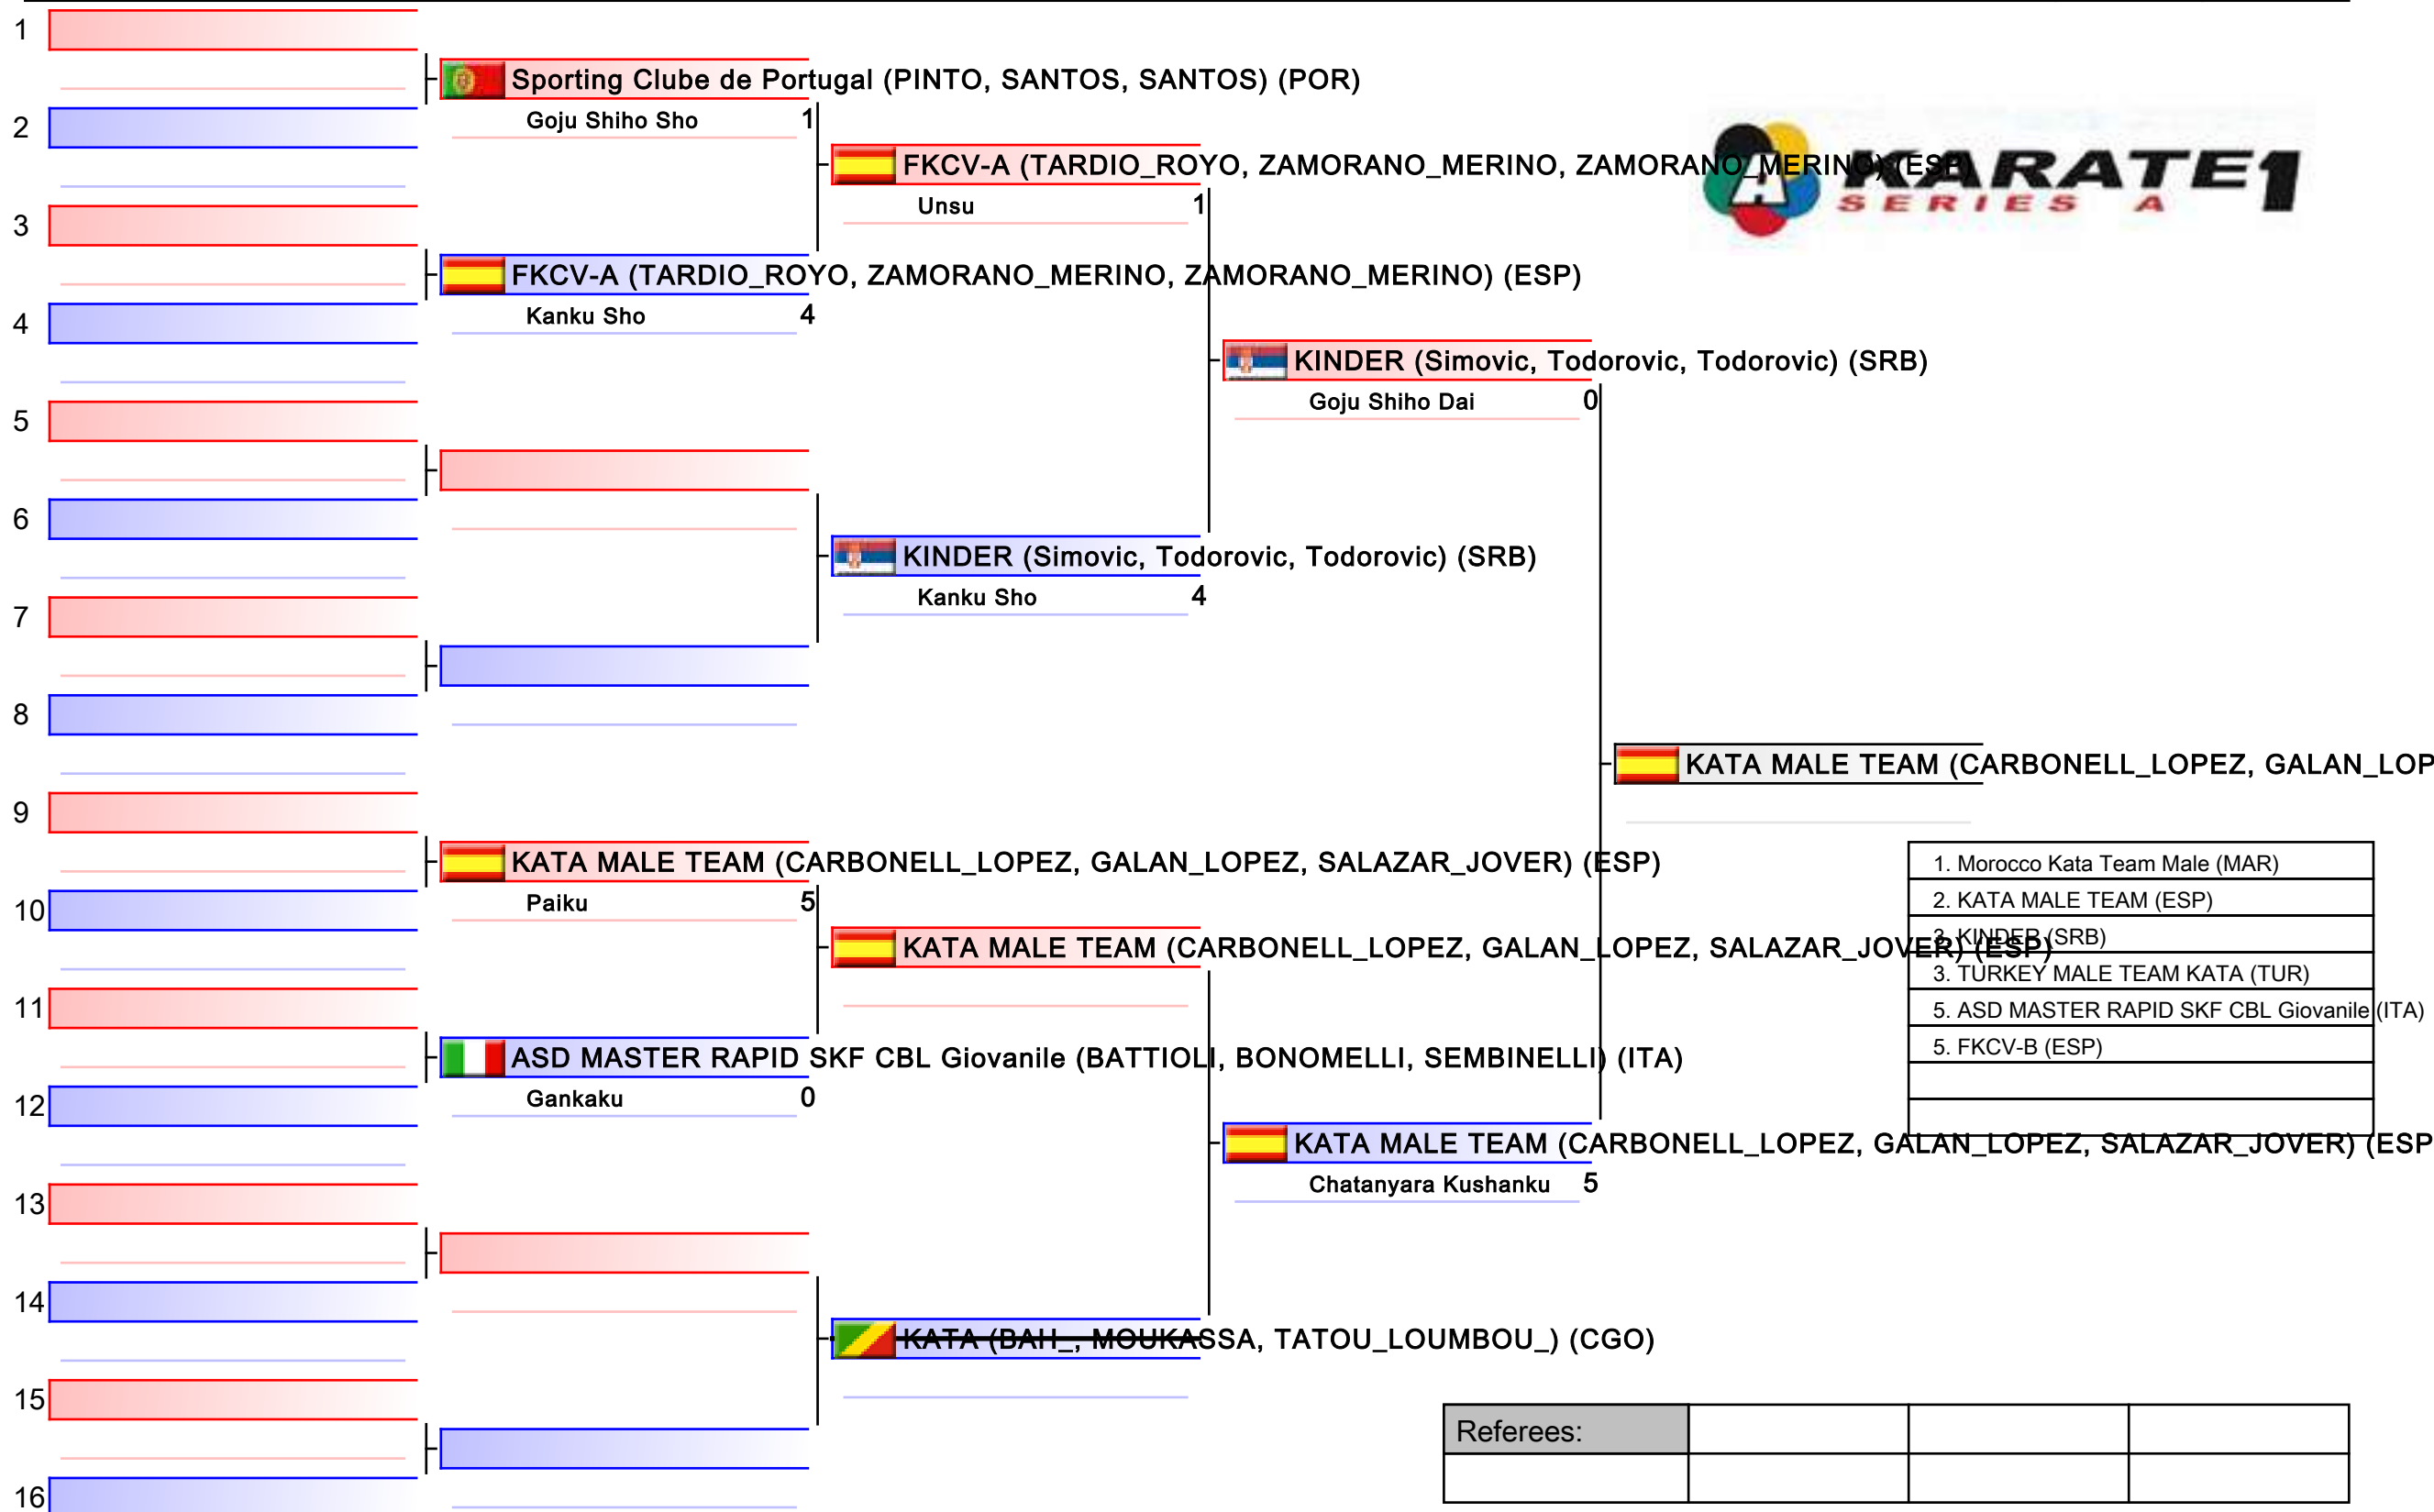

Male Team Kata

Karate1 Series A - Guadalajara 2018, Guadalajara, ESP

Tatami

Pool
2/2

1. Morocco Kata Team Male (MAR)
2. KATA MALE TEAM (ESP)
2. KINDER (SRB)
3. TURKEY MALE TEAM KATA (TUR)
5. ASD MASTER RAPID SKF CBL Giovanile (ITA)
5. FKCV-B (ESP)

Referees: