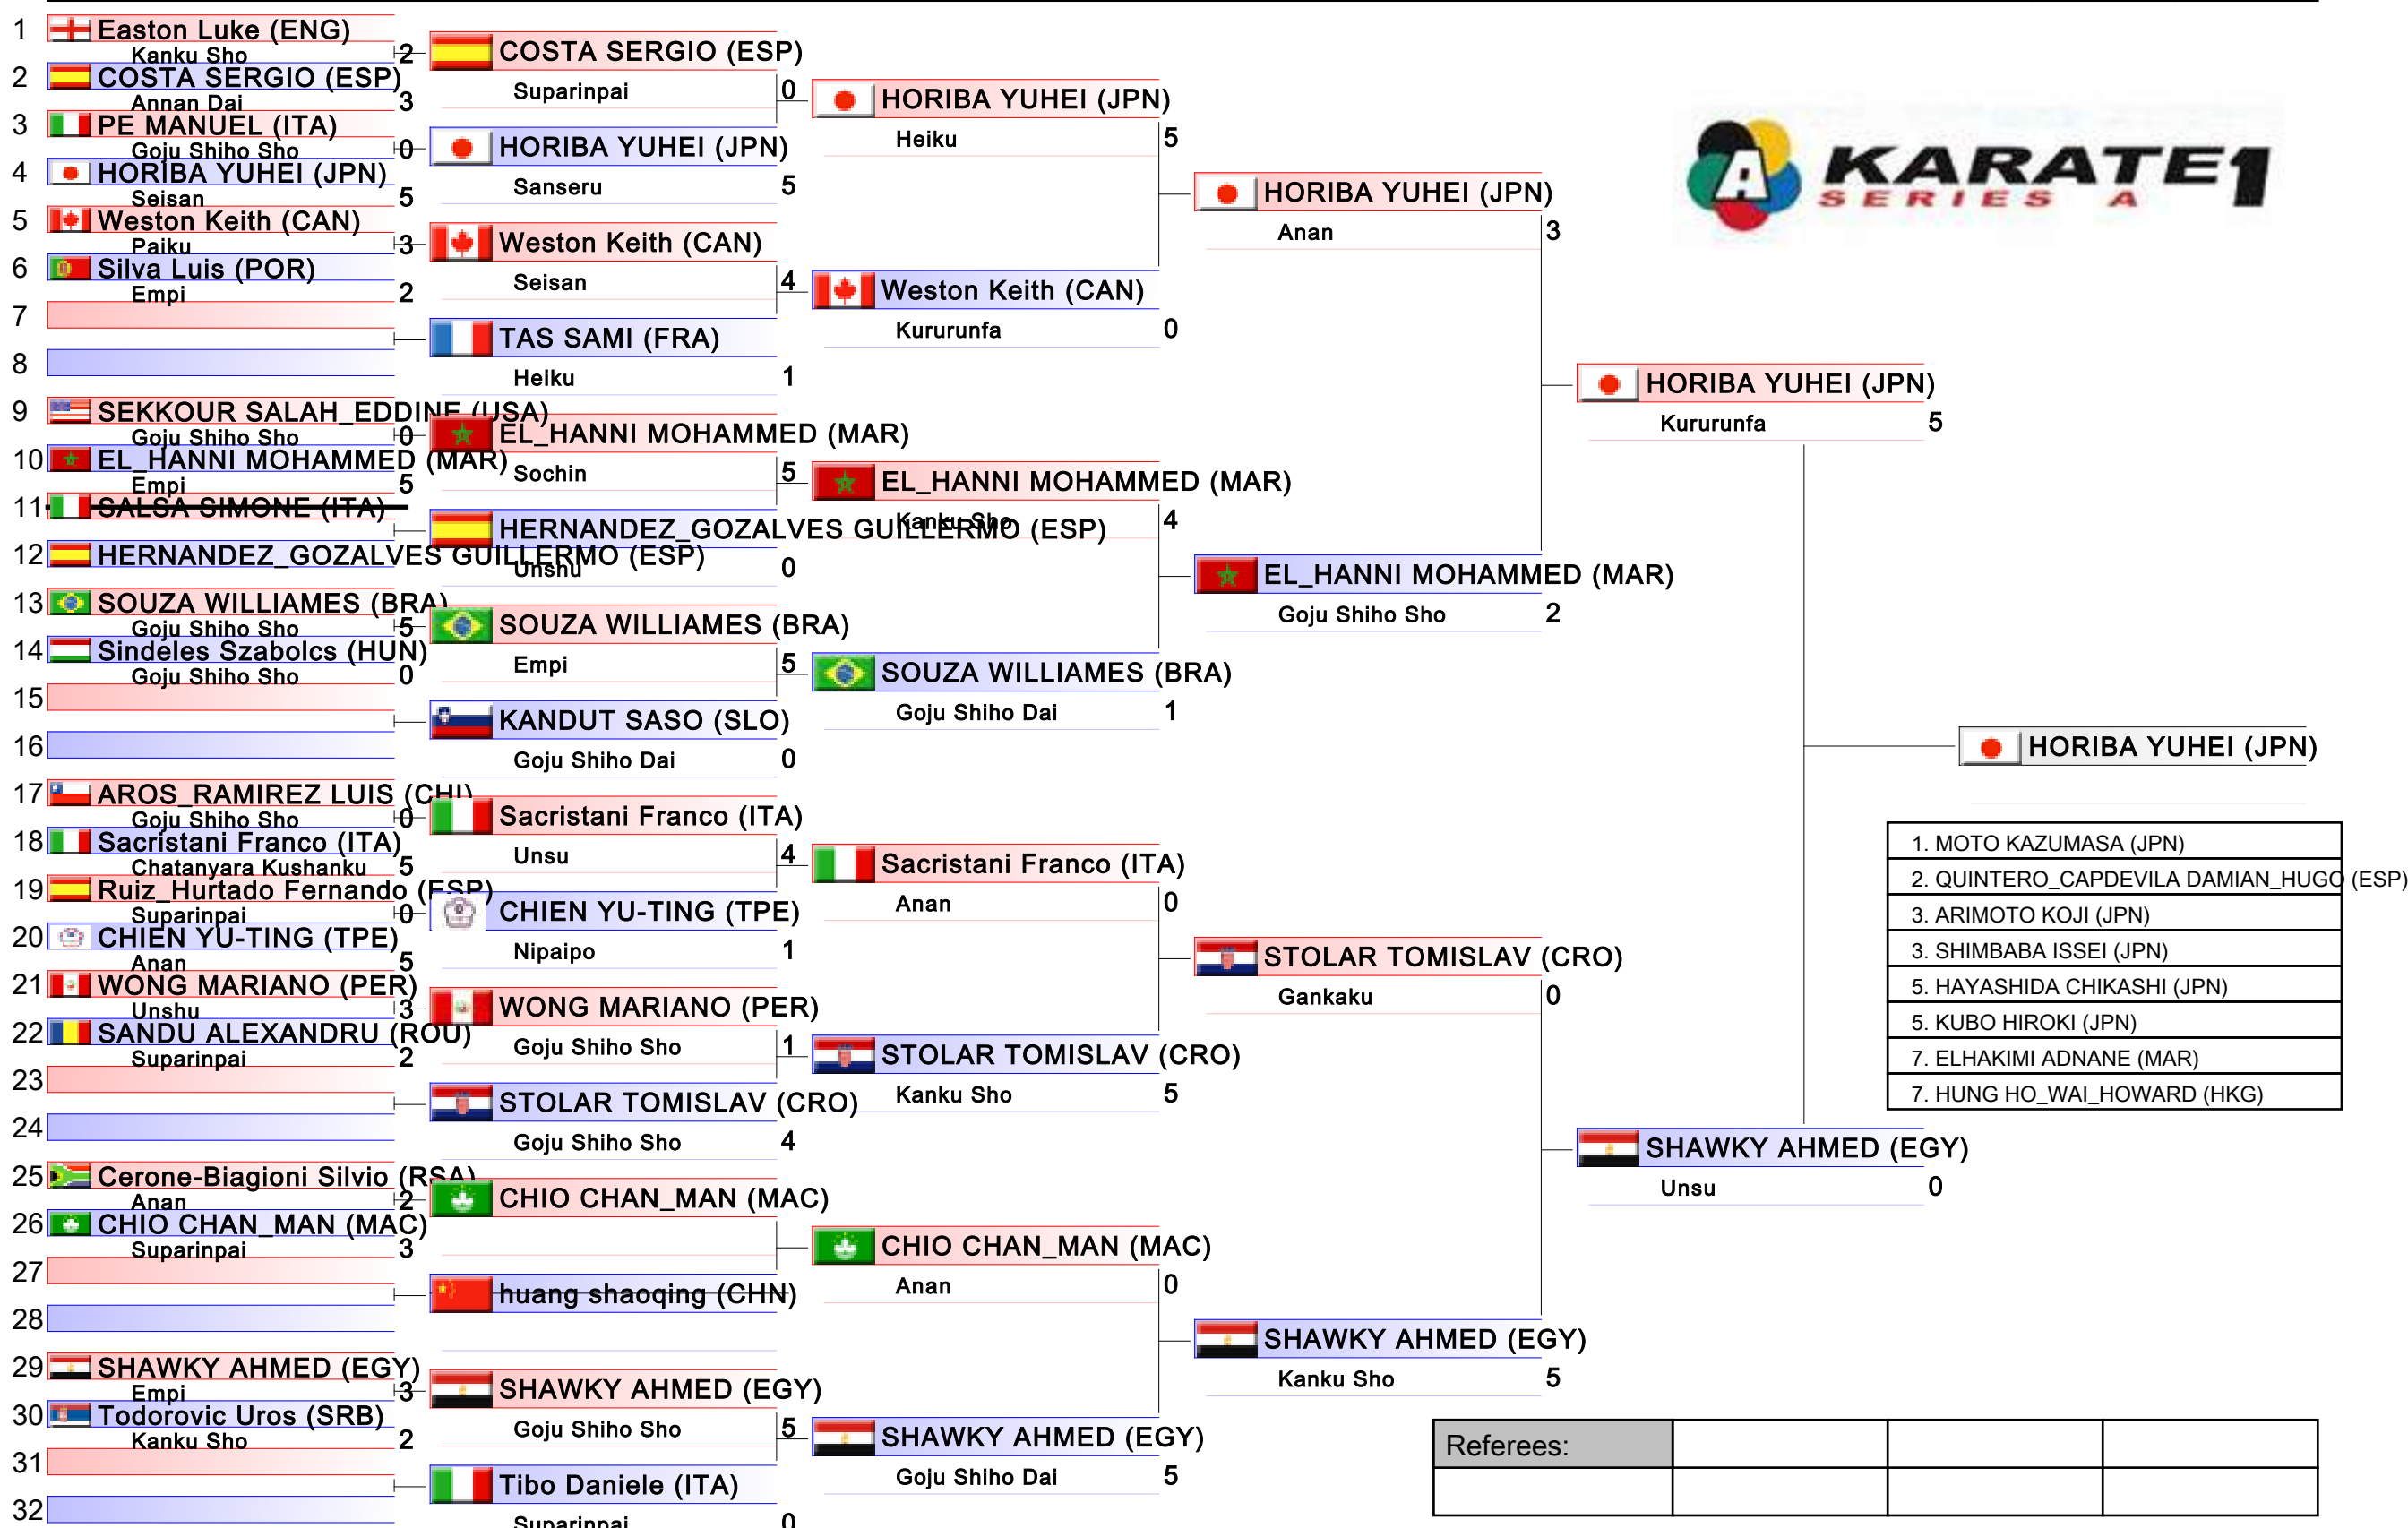

Male Kata

Karate1 Series A - Guadalajara 2018, Guadalajara, ESP

Tatami

Pool
4/8

Referees: