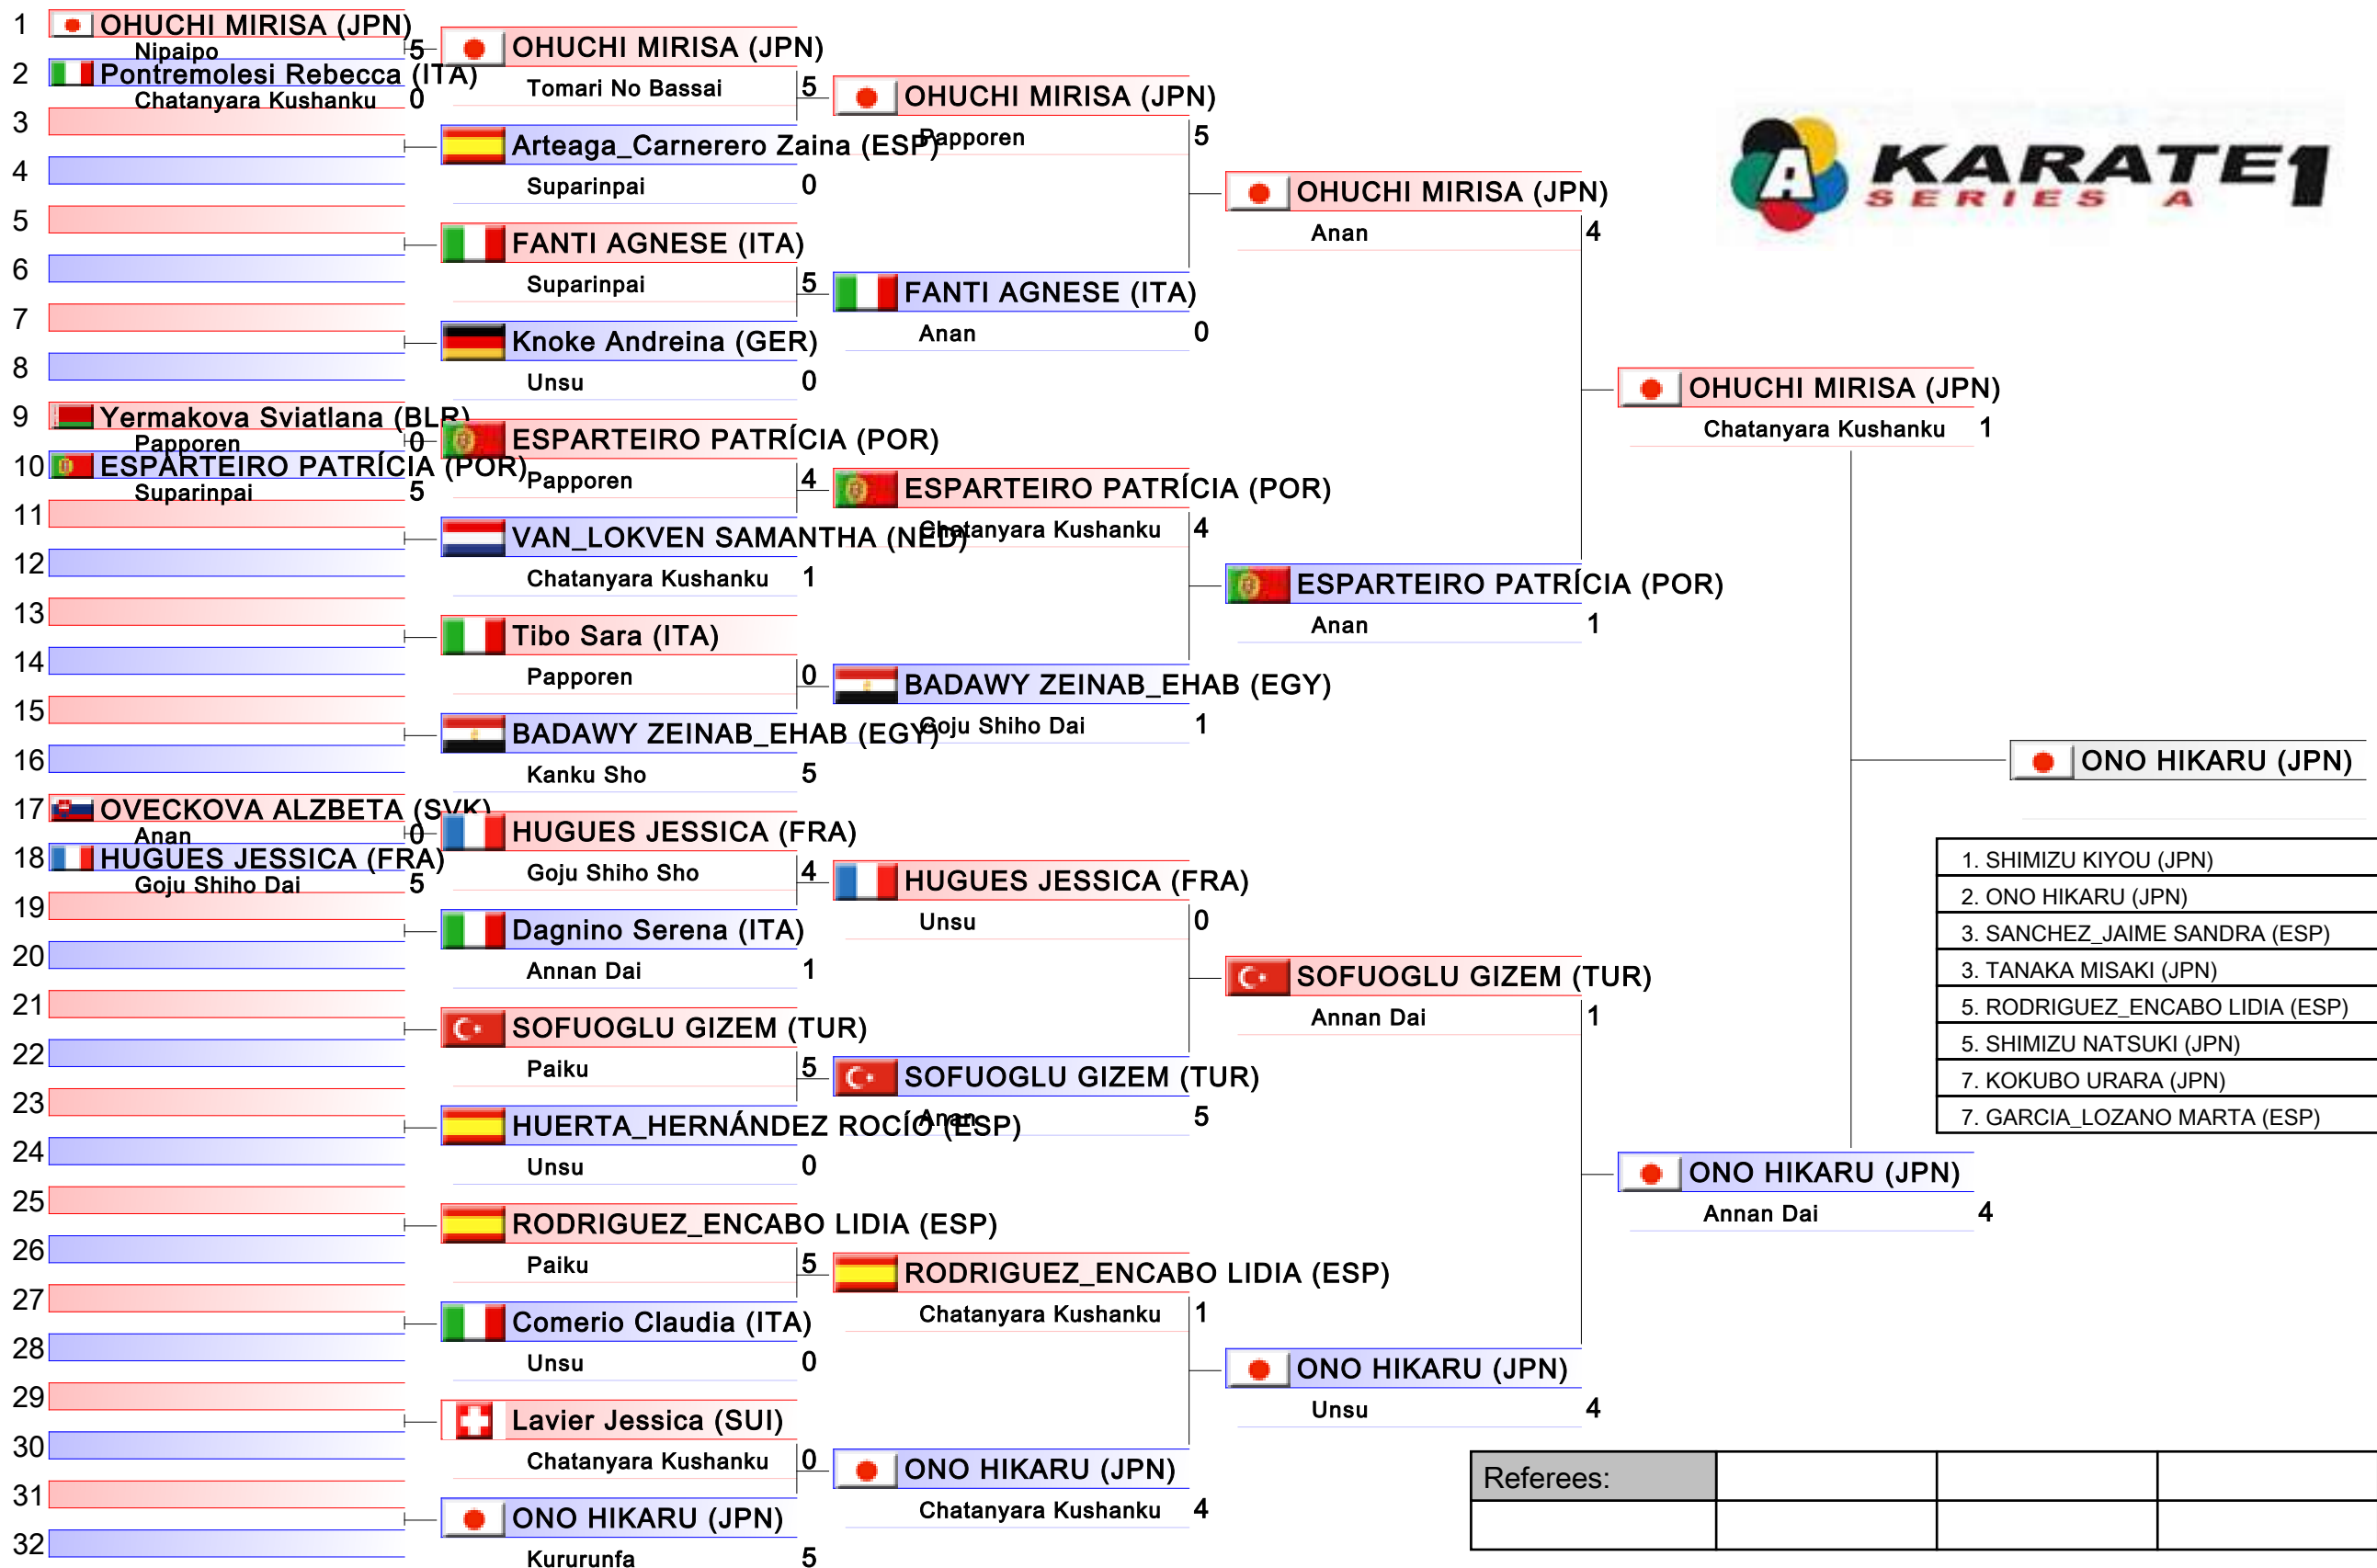

# Female Kata

Karate1 Series A - Guadalajara 2018, Guadalajara, ESP

Tatami

Pool  
5/8

Referees:			

# Female Kata

Karate1 Series A - Guadalajara 2018, Guadalajara, ESP

Tatami

Pool  
6/8

1. SHIMIZU KIYOU (JPN)
2. ONO HIKARU (JPN)
3. SANCHEZ_JAIME SANDRA (ESP)
3. TANAKA MISAKI (JPN)
5. RODRIGUEZ_ENCABO LIDIA (ESP)
5. SHIMIZU NATSUKI (JPN)
7. KOKUBO URARA (JPN)
7. GARCIA_LOZANO MARTA (ESP)