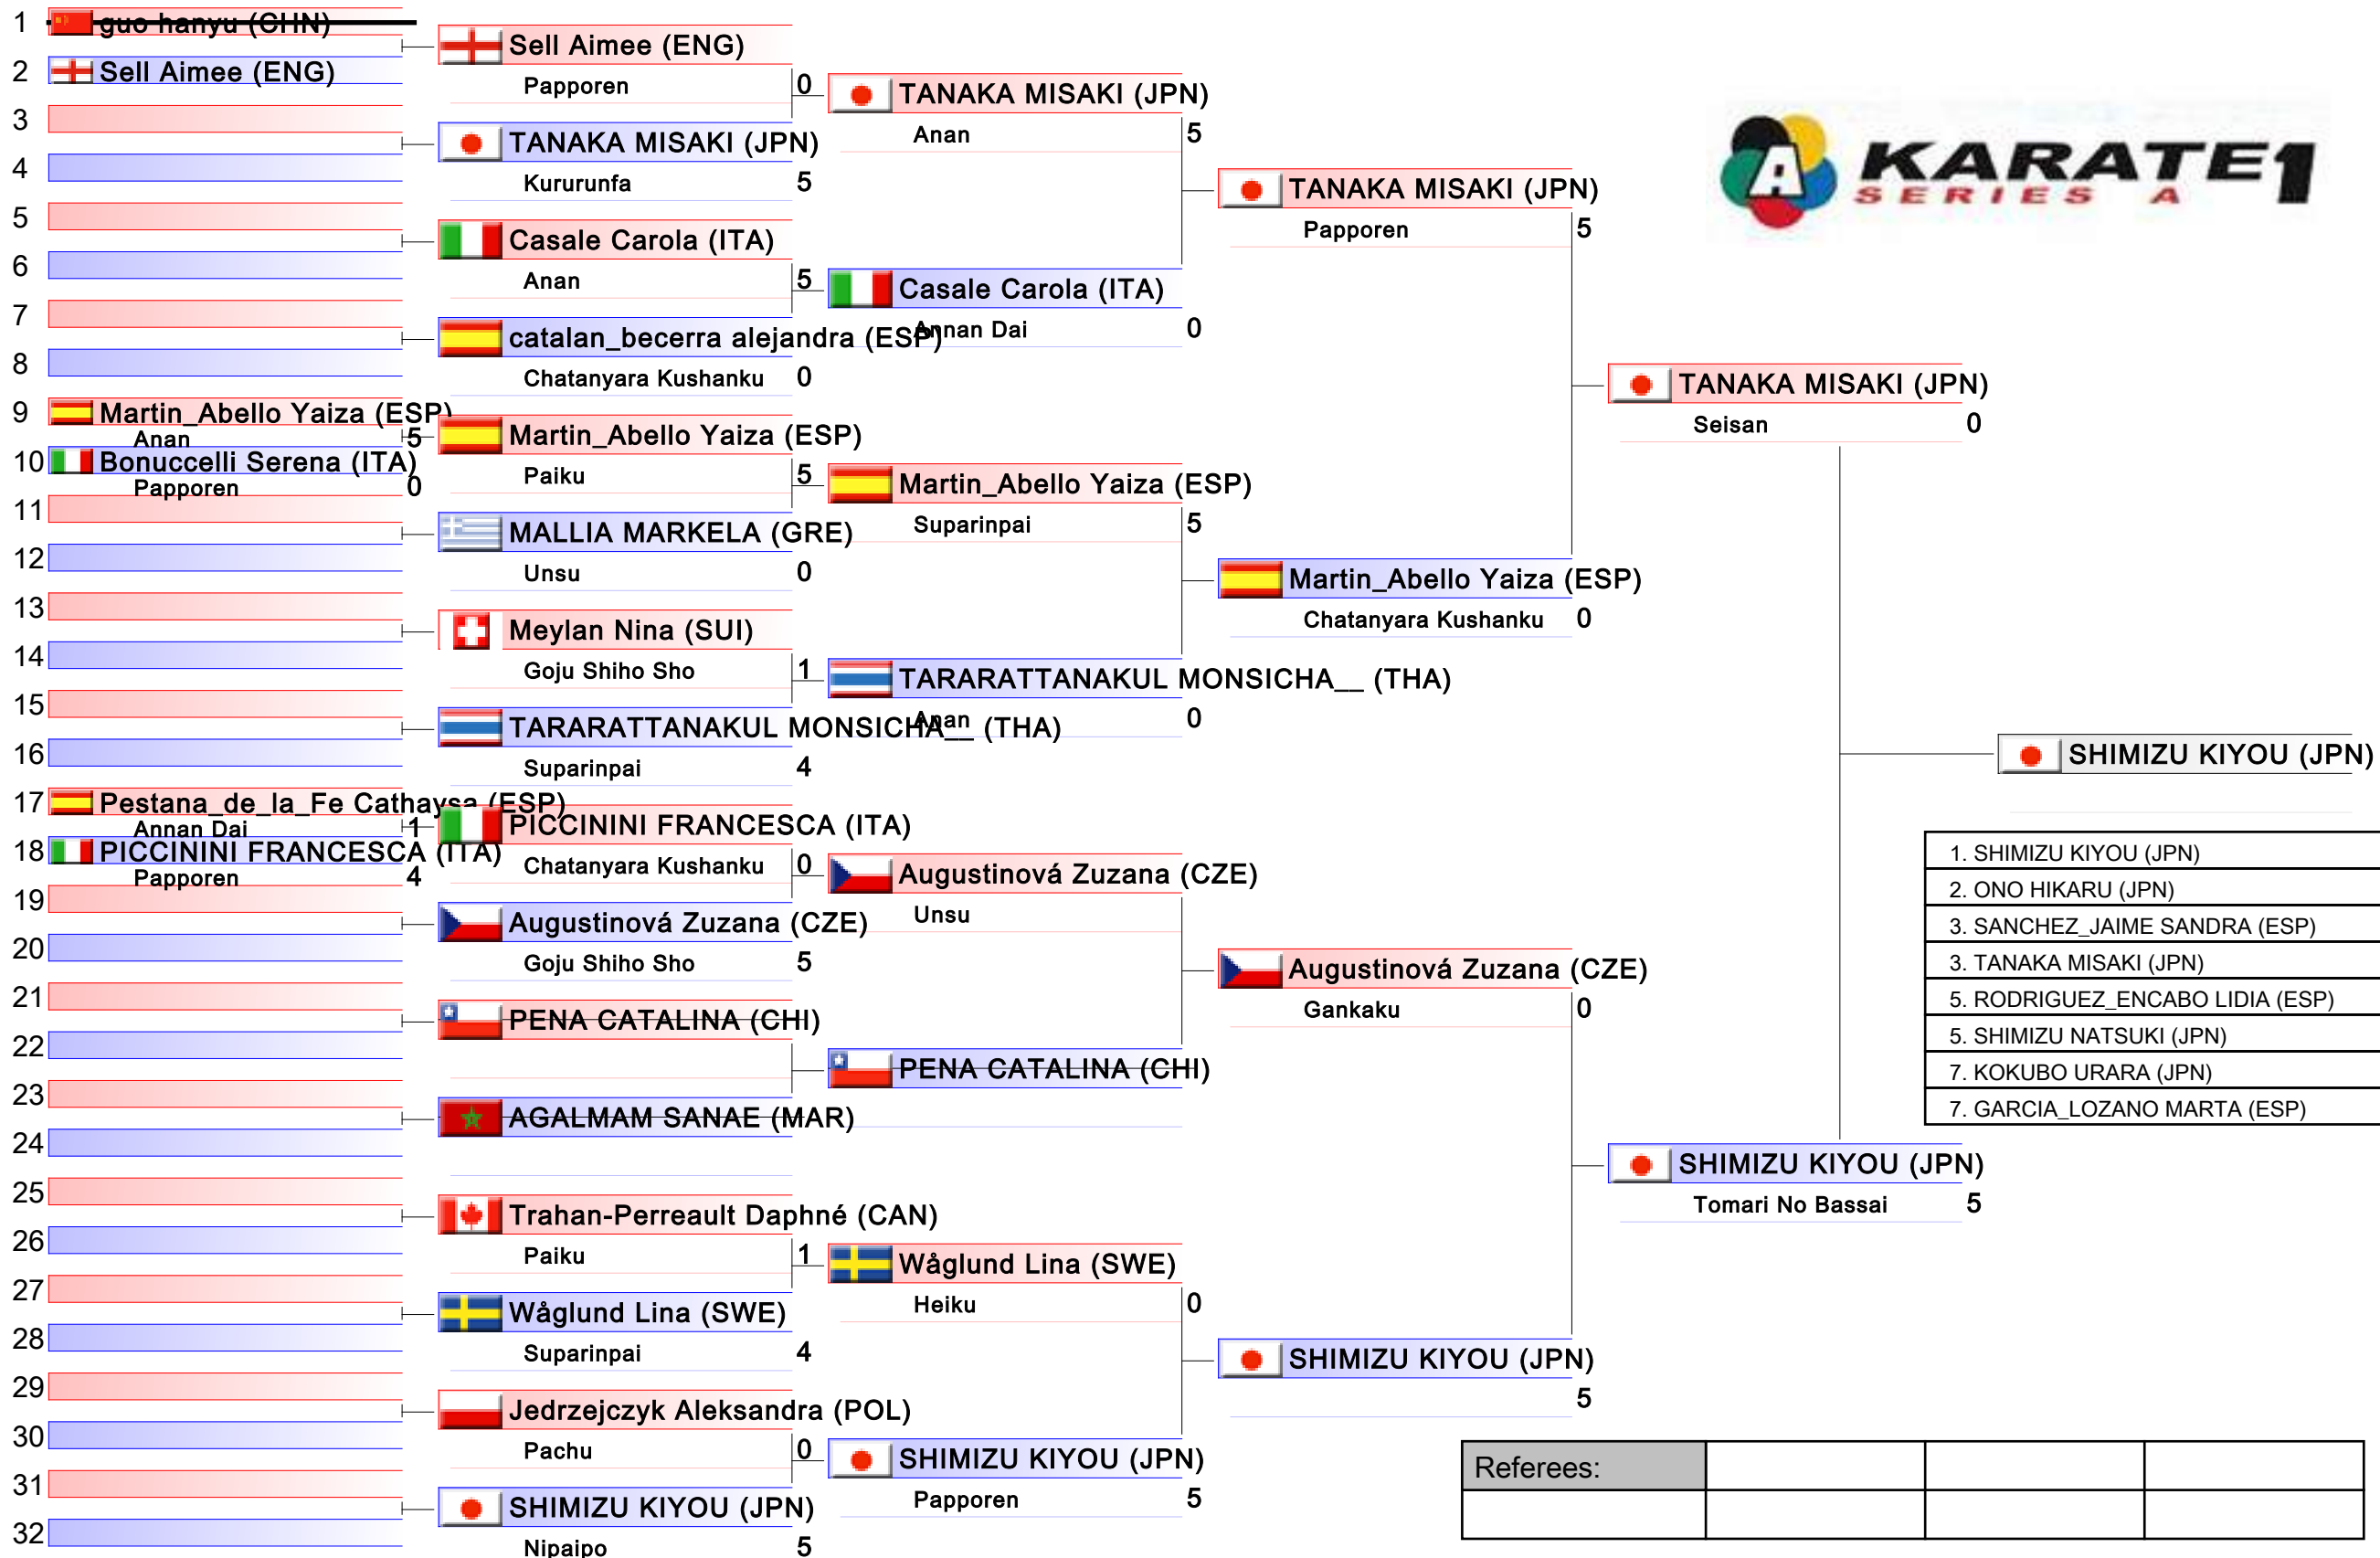

Female Kata

Karate1 Series A - Guadalajara 2018, Guadalajara, ESP

Tatami

Pool
4/8

Referees: