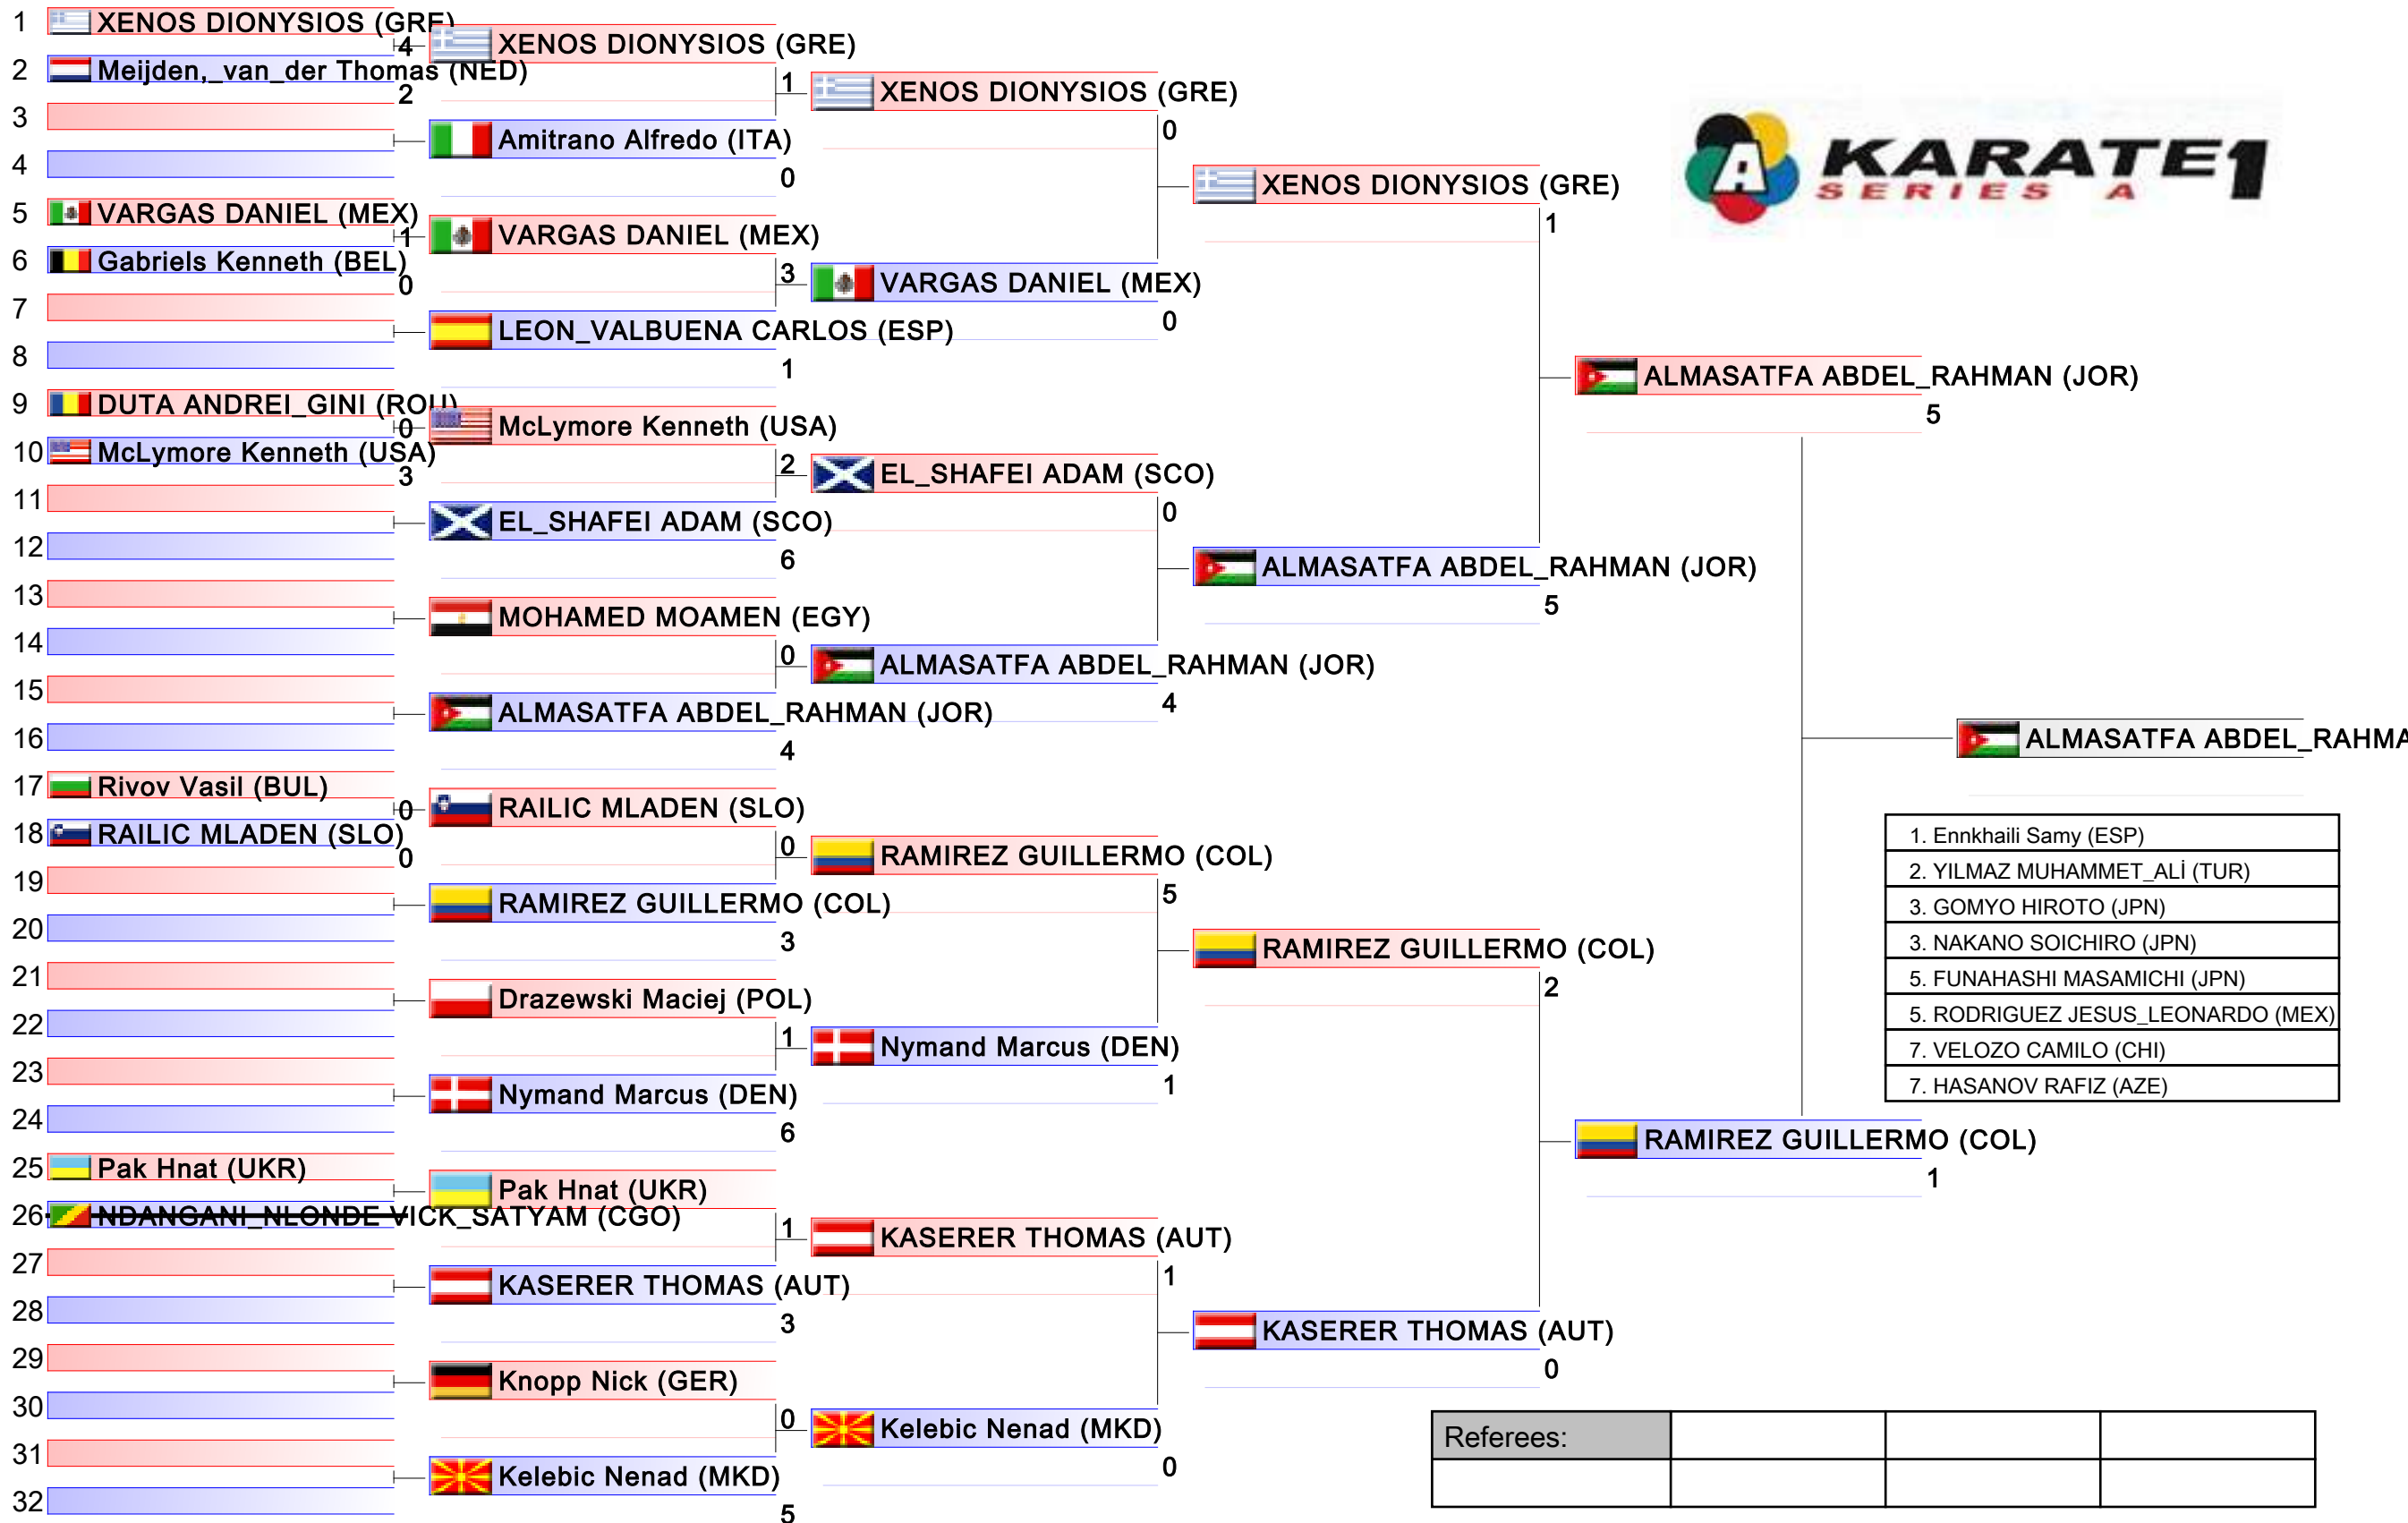

Male Kumite -67 Kg

Karate1 Series A - Guadalajara 2018, Guadalajara, ESP

Tatami

Pool
8/8

Referees: