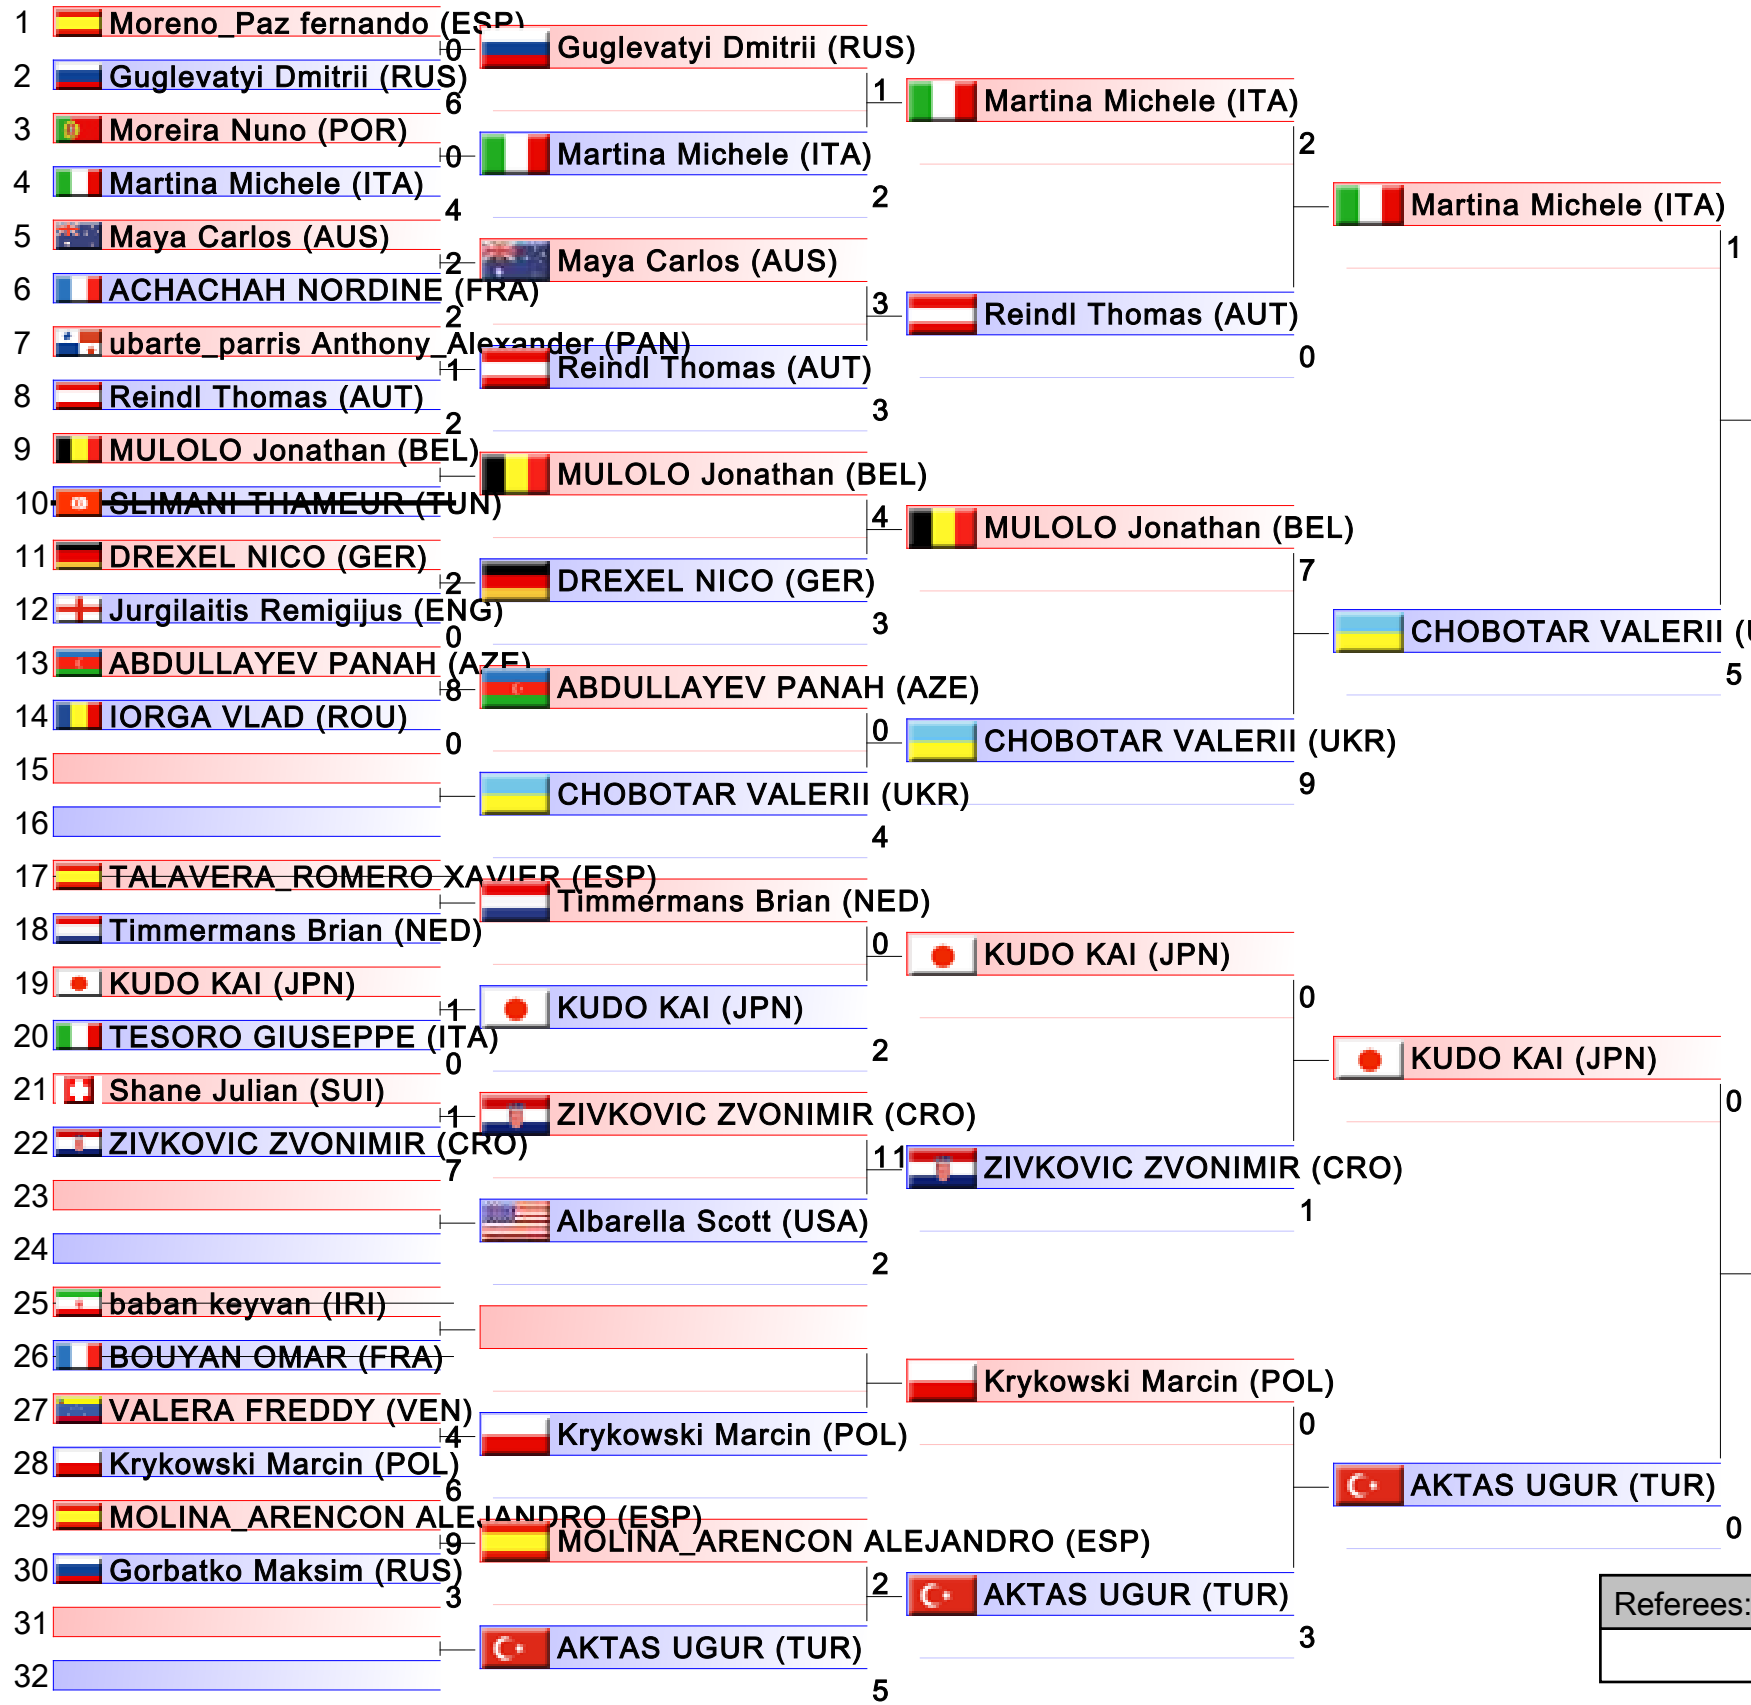

Male Kumite -84 Kg

Karate1 Series A - Guadalajara 2018, Guadalajara, ESP

Tatami Pool
3/4

1. CHOBOTAR VALERII (UKR)
2. YULDASHEV DANIYAR (KAZ)
3. AKTAS UGUR (TUR)
3. TZANOS GEORGIOS (GRE)
5. Amargos Miguel (ARG)
5. KVESIC IVAN (CRO)
7. Martina Michele (ITA)
7. Hernandez Hélio (POR)

Referees: