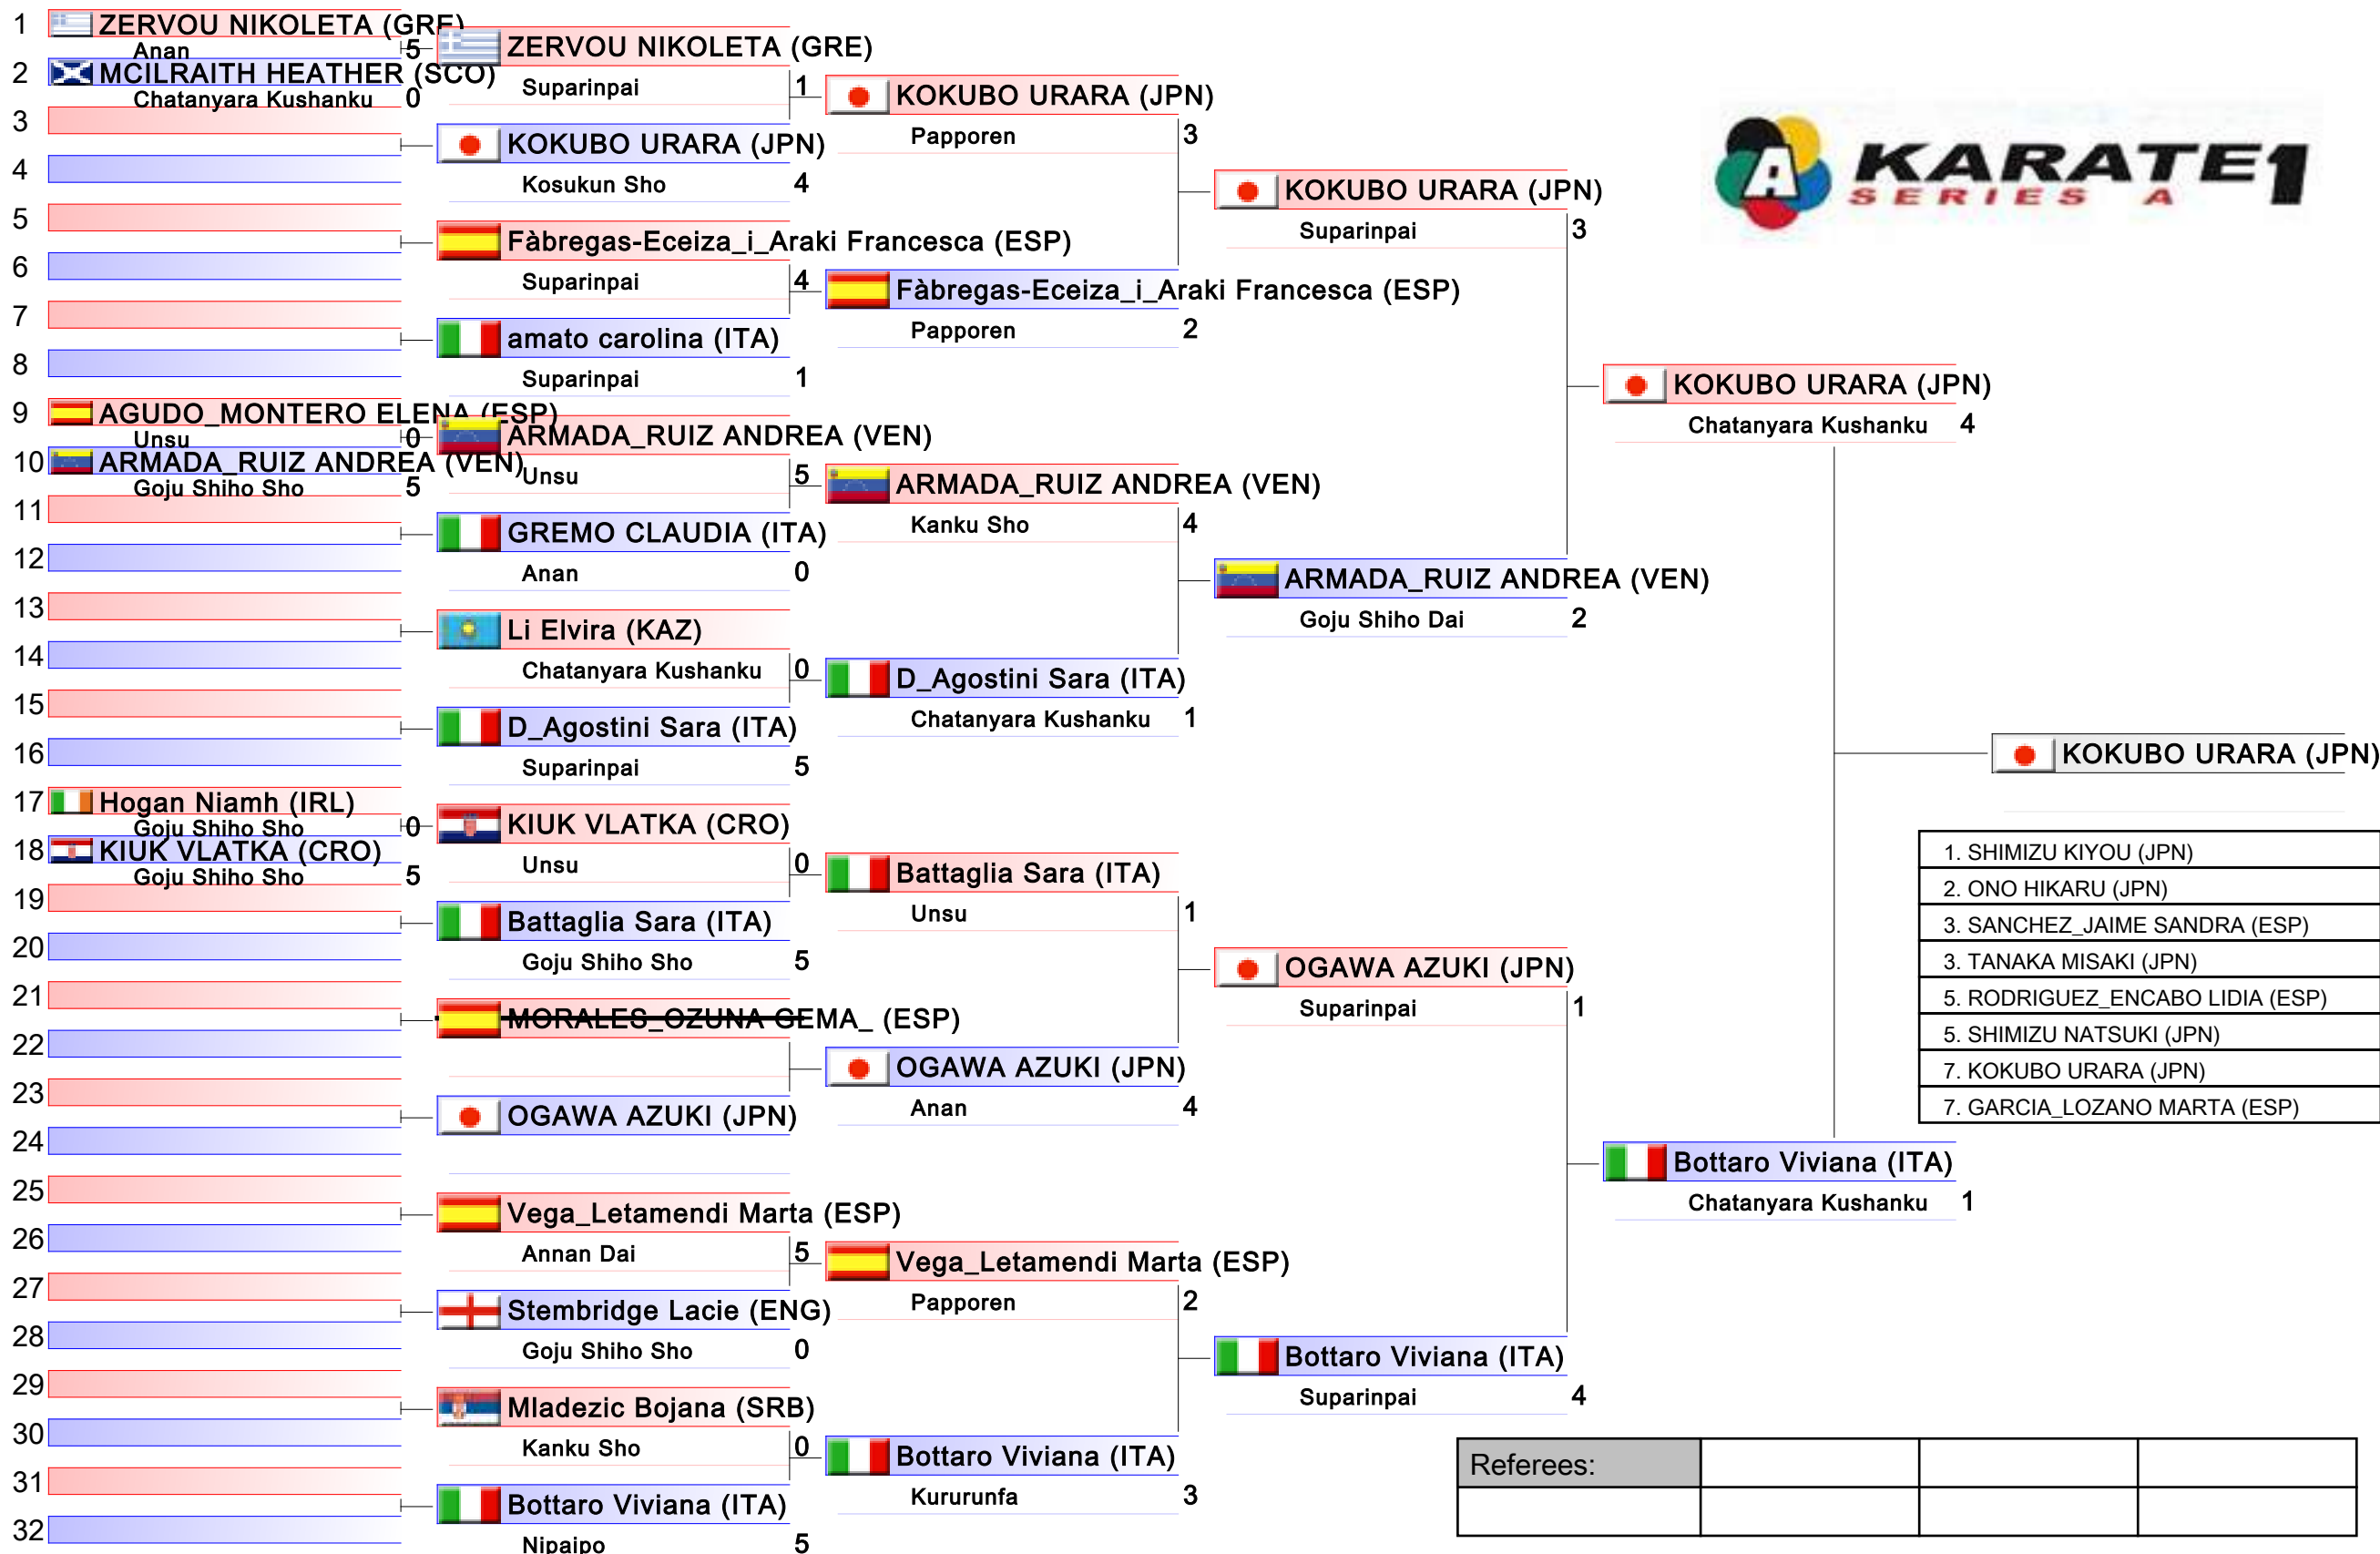

Female Kata

Karate1 Series A - Guadalajara 2018, Guadalajara, ESP

Tatami

Pool
5/8

Referees: