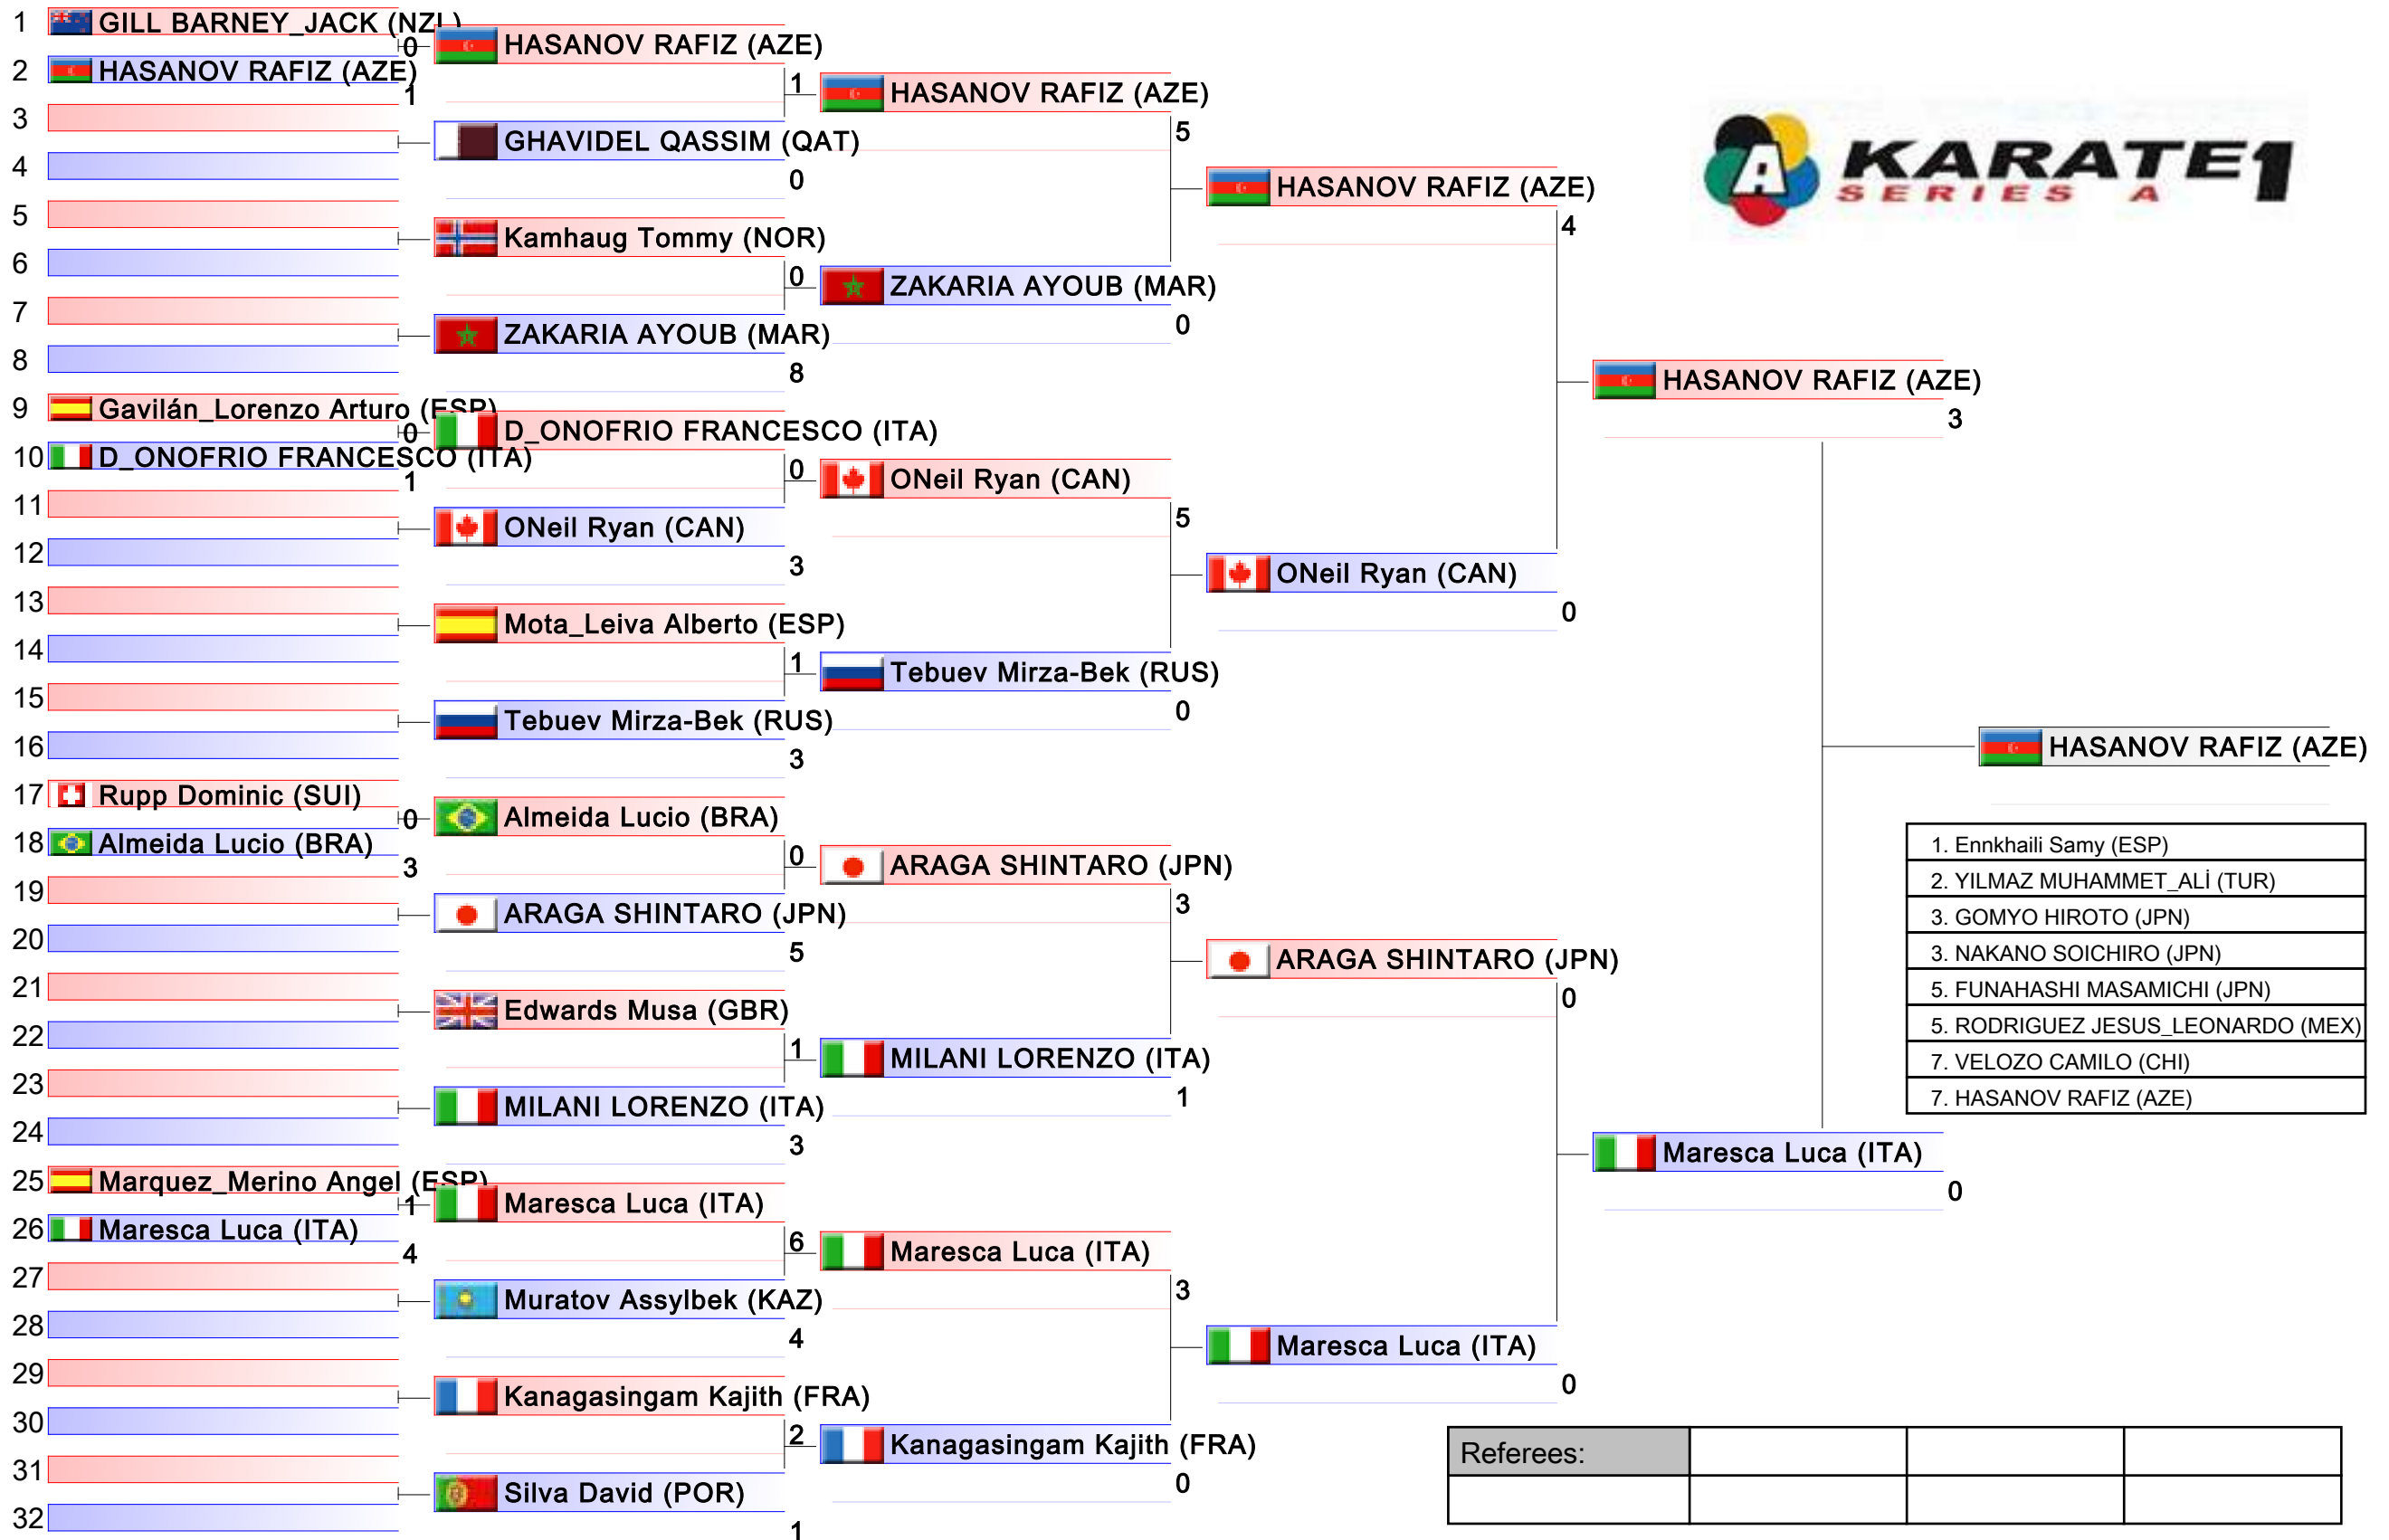

# Male Kumite -67 Kg

Karate1 Series A - Guadalajara 2018, Guadalajara, ESP

Tatami

Pool  
5/8

Referees:			

# Male Kumite -67 Kg

Karate1 Series A - Guadalajara 2018, Guadalajara, ESP

Tatami

Pool  
6/8

1. Enkhaili Samy (ESP)
2. YILMAZ MUHAMMET_ALI (TUR)
3. GOMYO HIROTO (JPN)
3. NAKANO SOICHIRO (JPN)
5. FUNAHASHI MASAMICHI (JPN)
5. RODRIGUEZ JESUS_LEONARDO (MEX)
7. VELOZO CAMILO (CHI)
7. HASANOV RAFIZ (AZE)