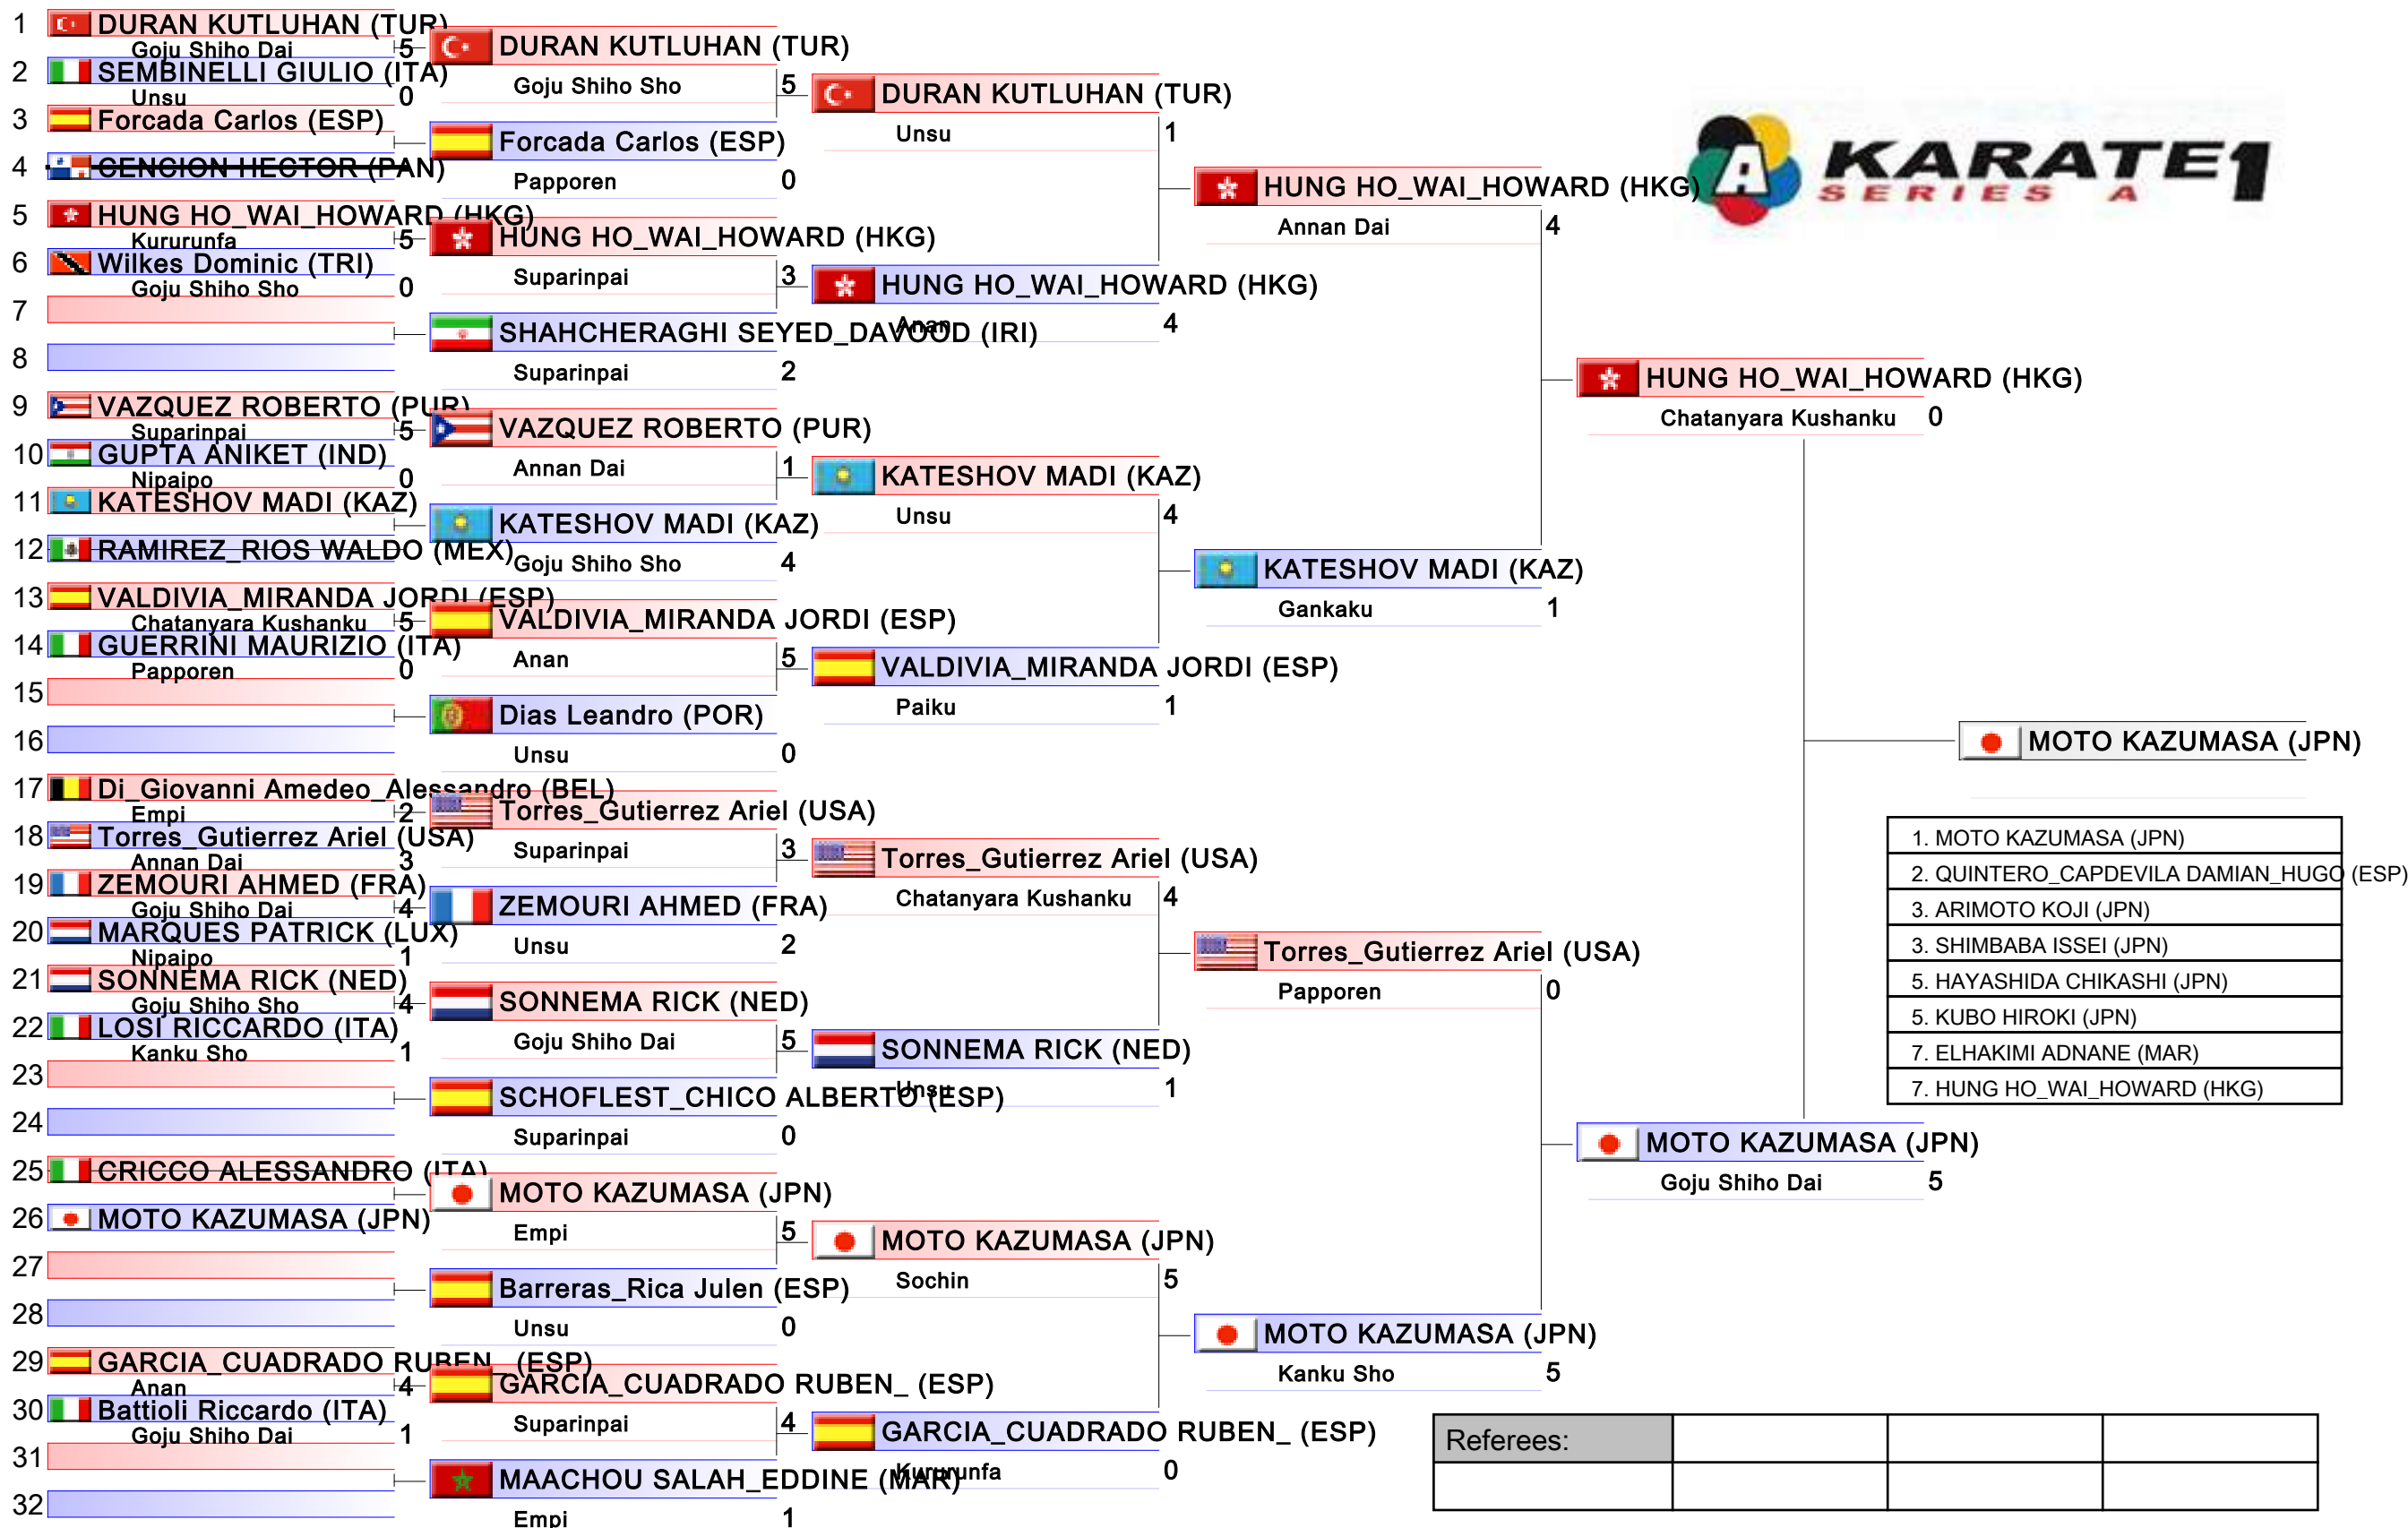

Male Kata

Karate1 Series A - Guadalajara 2018, Guadalajara, ESP

Tatami

Pool
1/8

1. MOTO KAZUMASA (JPN)
2. QUINTERO_CAPDEVILA DAMIAN_HUGO (ESP)
3. ARIMOTO KOJI (JPN)
3. SHIMBABA ISSEI (JPN)
5. HAYASHIDA CHIKASHI (JPN)
5. KUBO HIROKI (JPN)
7. ELHAKIMI ADNANE (MAR)
7. HUNG HO_WAI_HOWARD (HKG)

Referees: