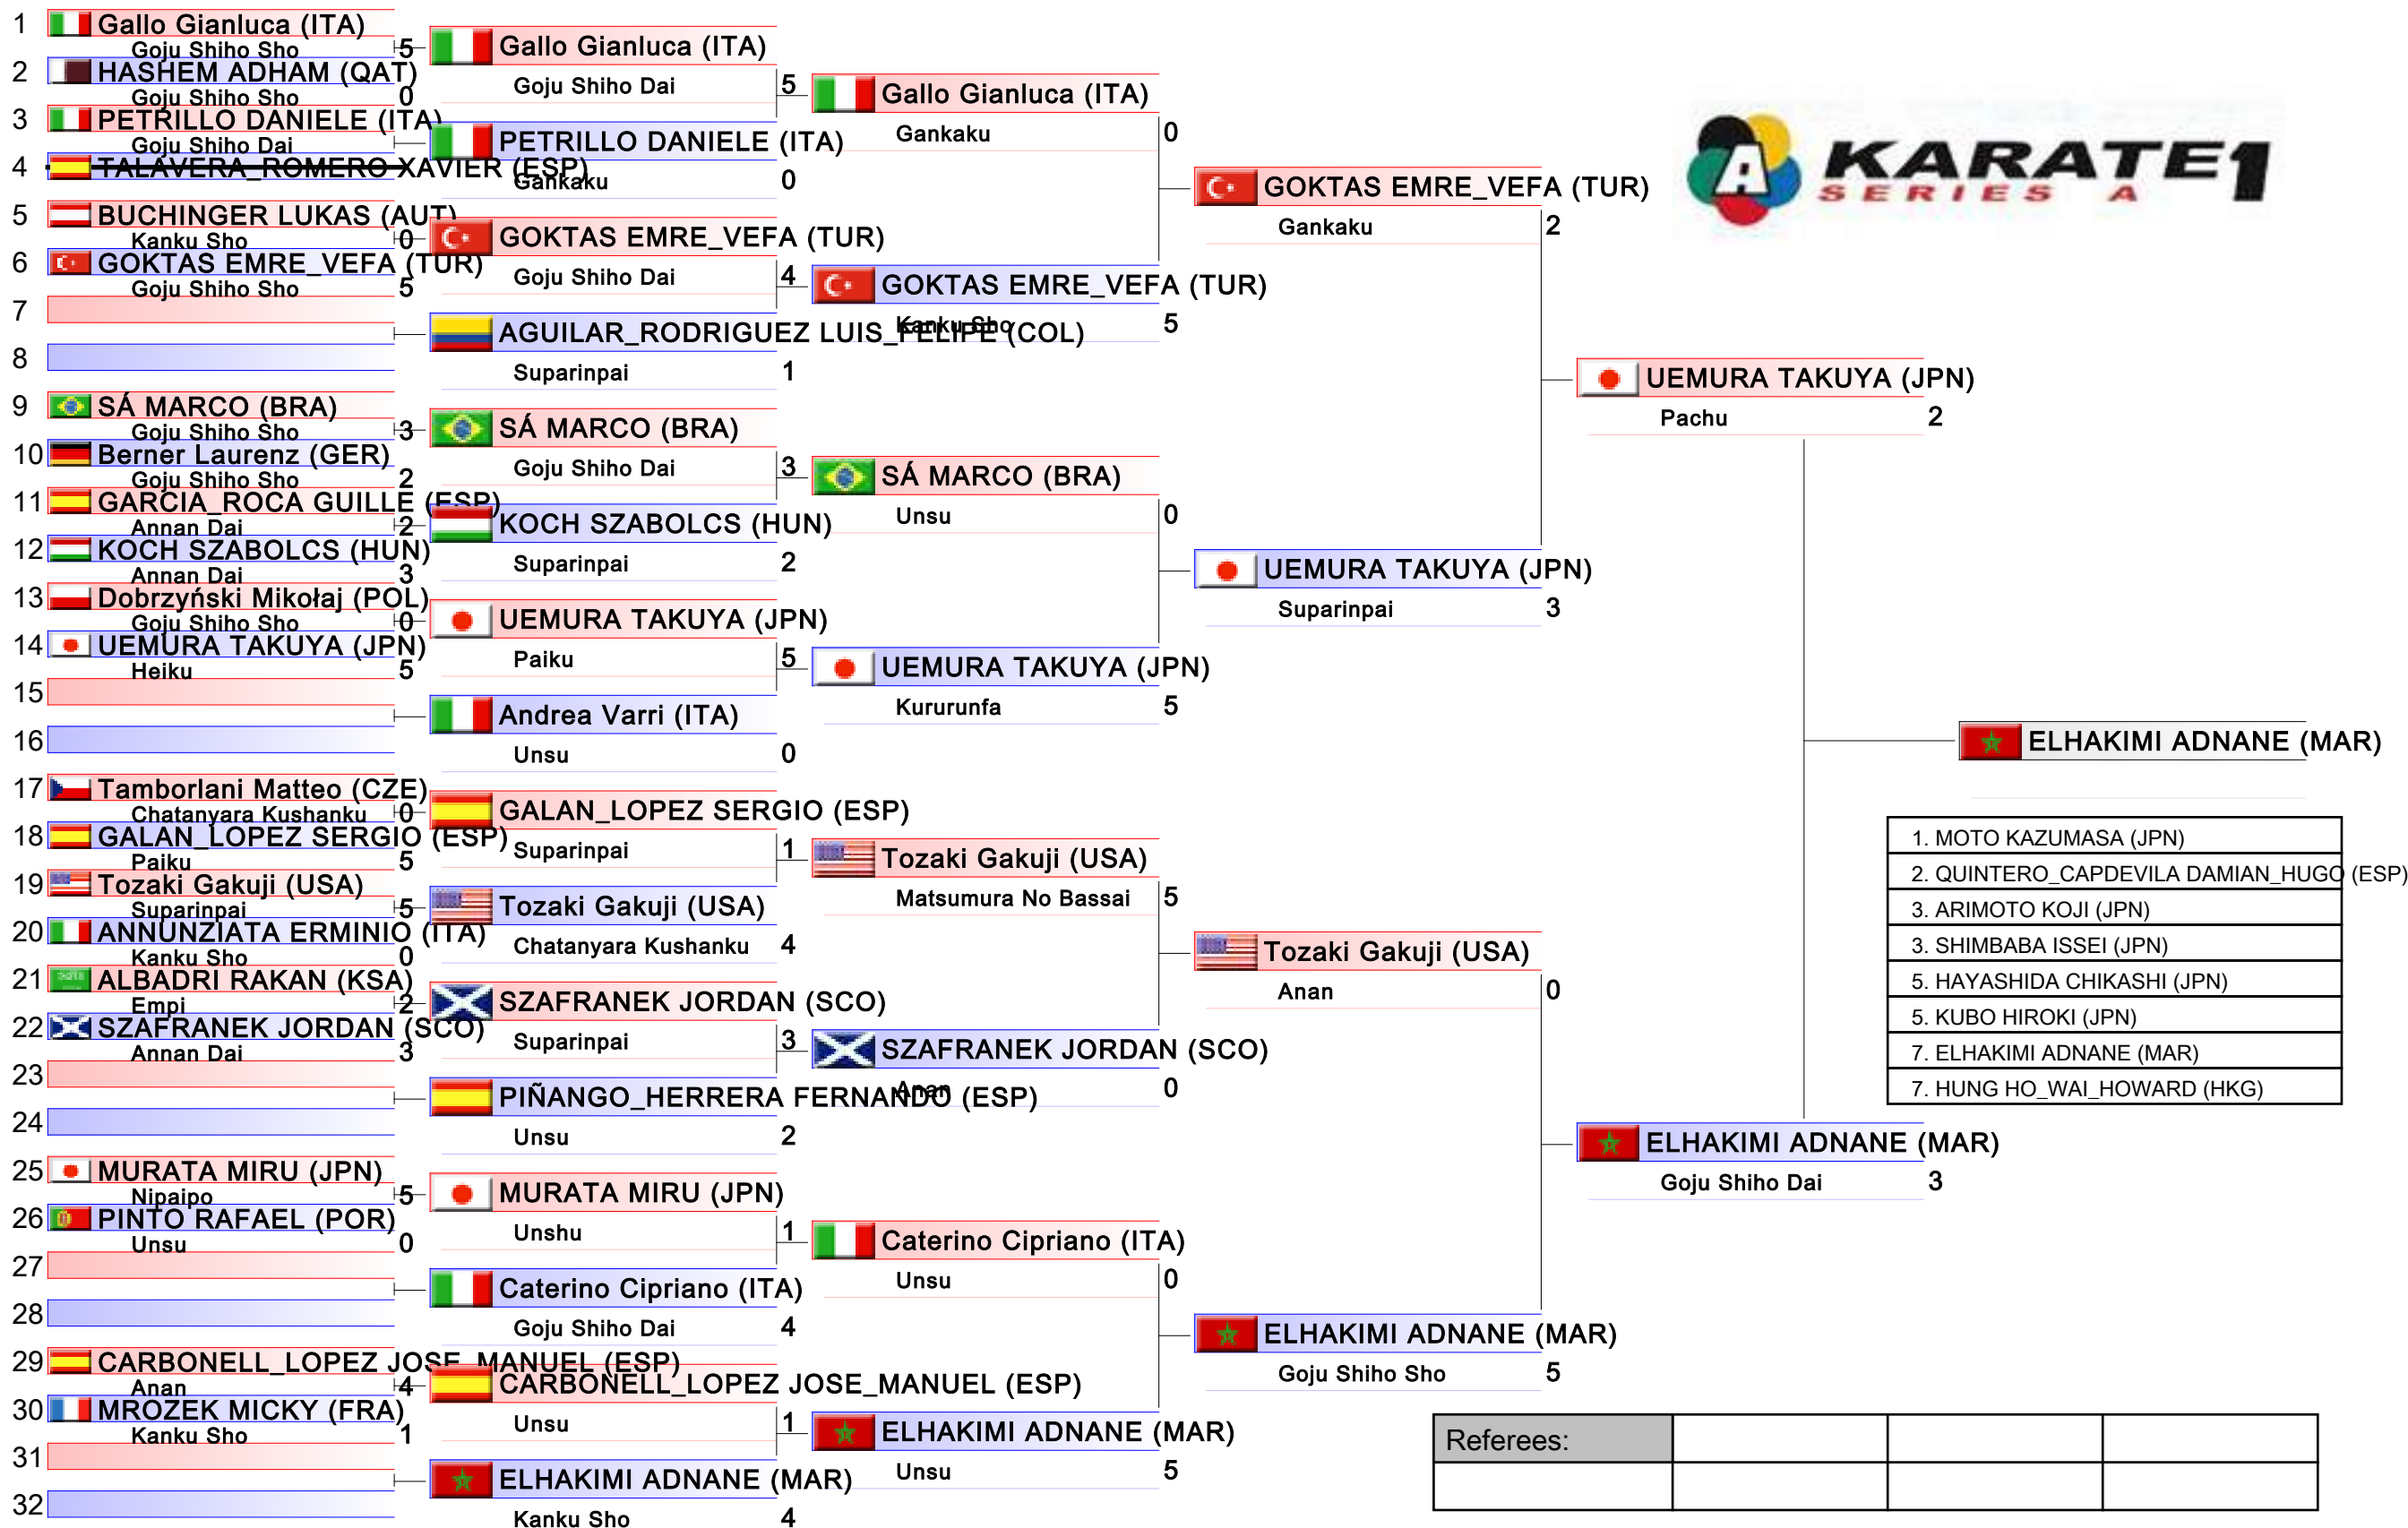

Male Kata

Karate1 Series A - Guadalajara 2018, Guadalajara, ESP

Tatami

Pool
7/8

1. MOTO KAZUMASA (JPN)
2. QUINTERO_CAPDEVILA DAMIAN_HUGO (ESP)
3. ARIMOTO KOJI (JPN)
3. SHIMBABA ISSEI (JPN)
5. HAYASHIDA CHIKASHI (JPN)
5. KUBO HIROKI (JPN)
7. ELHAKIMI ADNANE (MAR)
7. HUNG HO_WAI_HOWARD (HKG)

Referees: