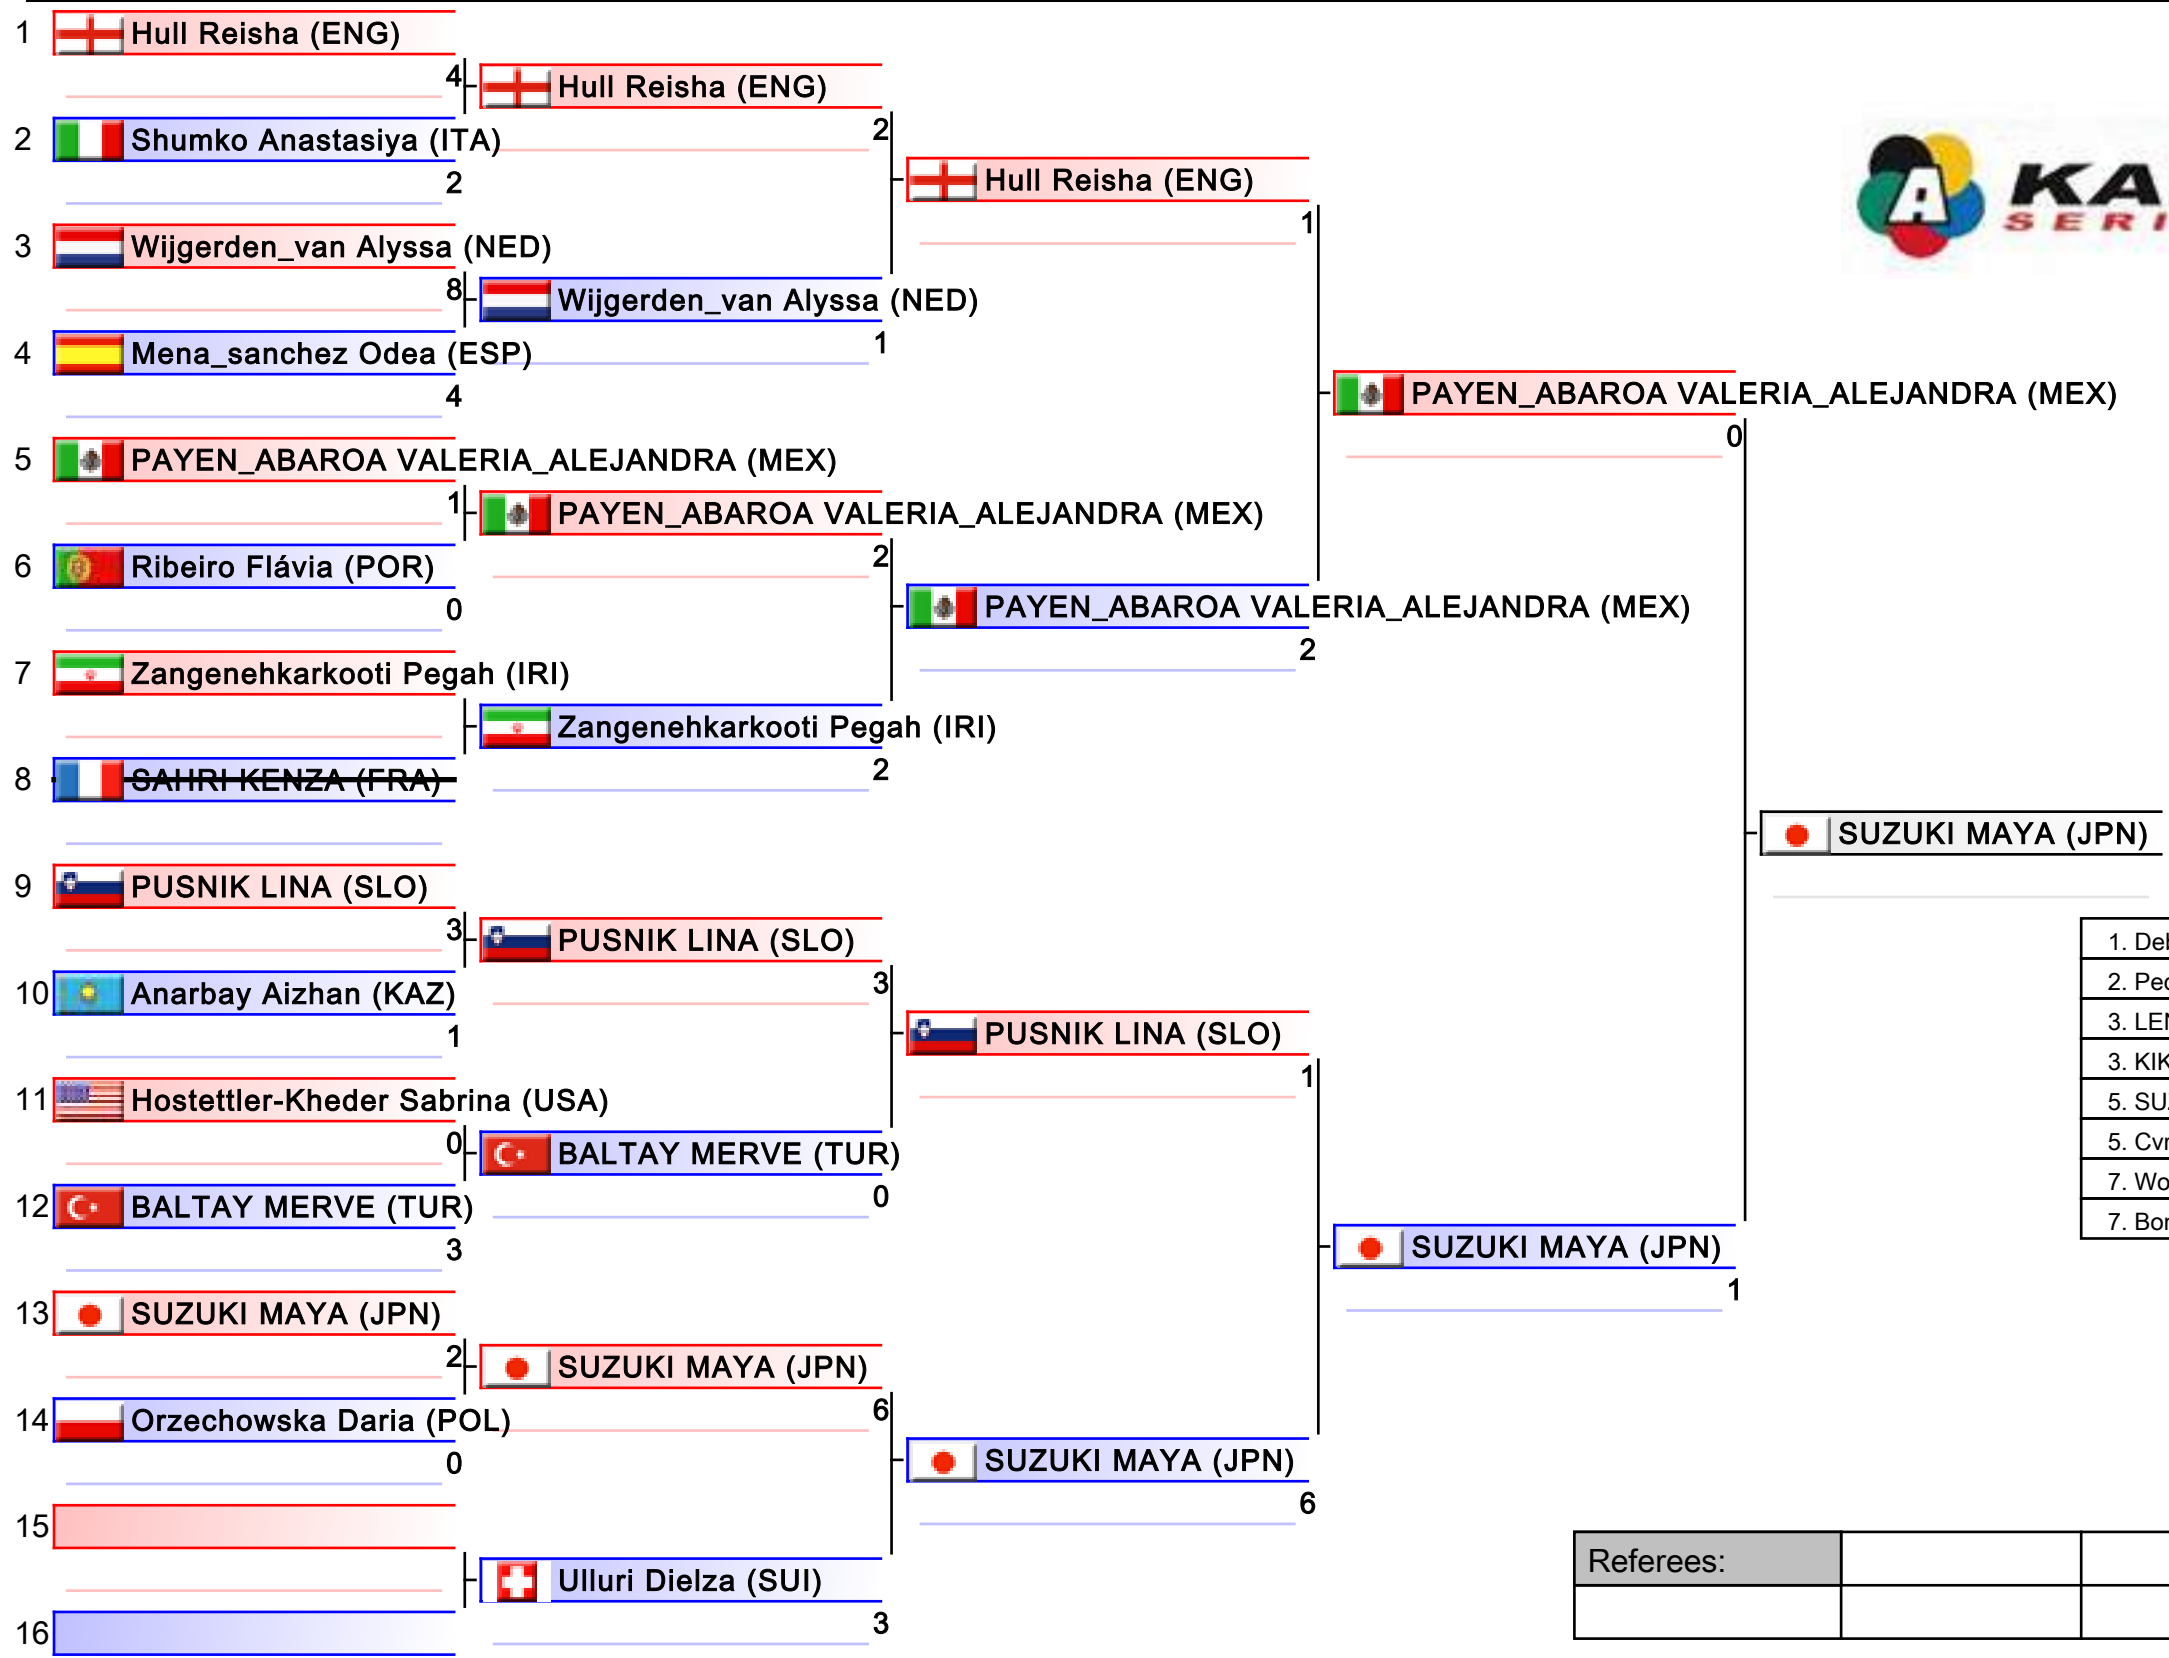

1. Debatty Luana (BEL)
2. Pedersen Katrine (DEN)
3. LENARD ANA (CRO)
3. KIKUCHI MIZUKI (JPN)
5. SUZUKI MAYA (JPN)
5. Cvrkota Sanja (SRB)
7. Wold Sherilyn (NED)
7. Bonjour Pauline (SUI)

Referees: