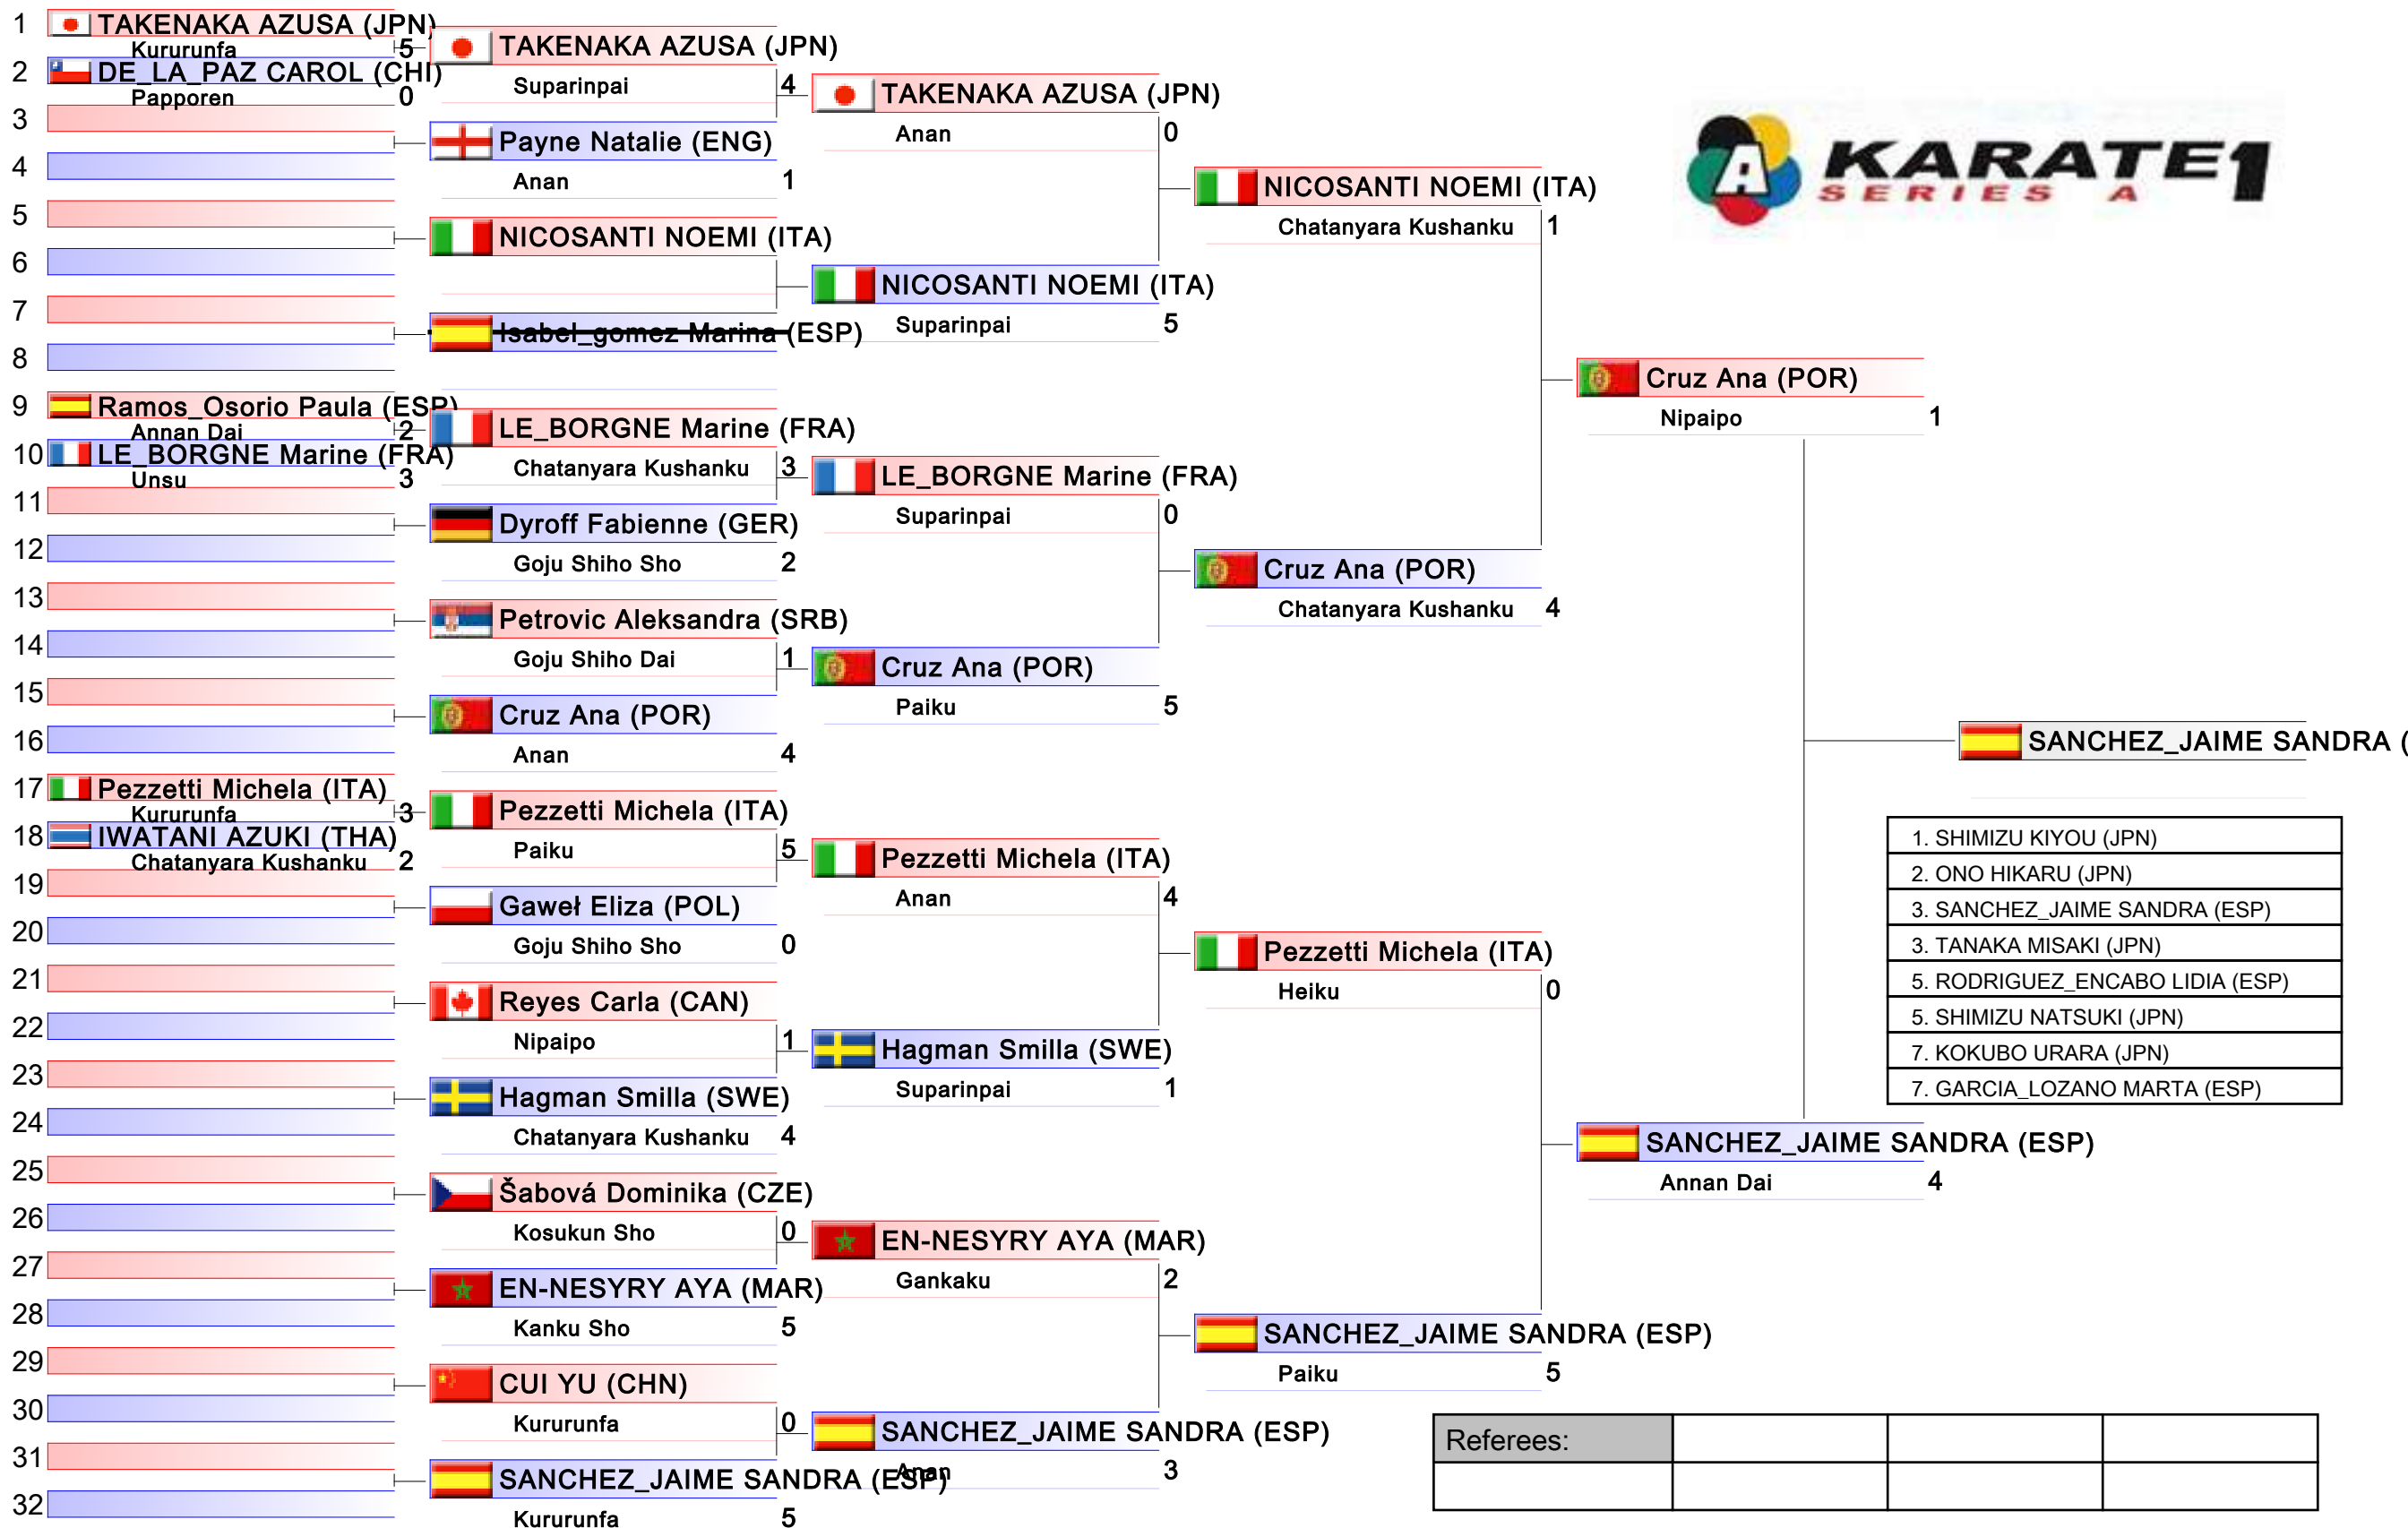

Female Kata

Karate1 Series A - Guadalajara 2018, Guadalajara, ESP

Tatami

Pool
8/8

Referees: