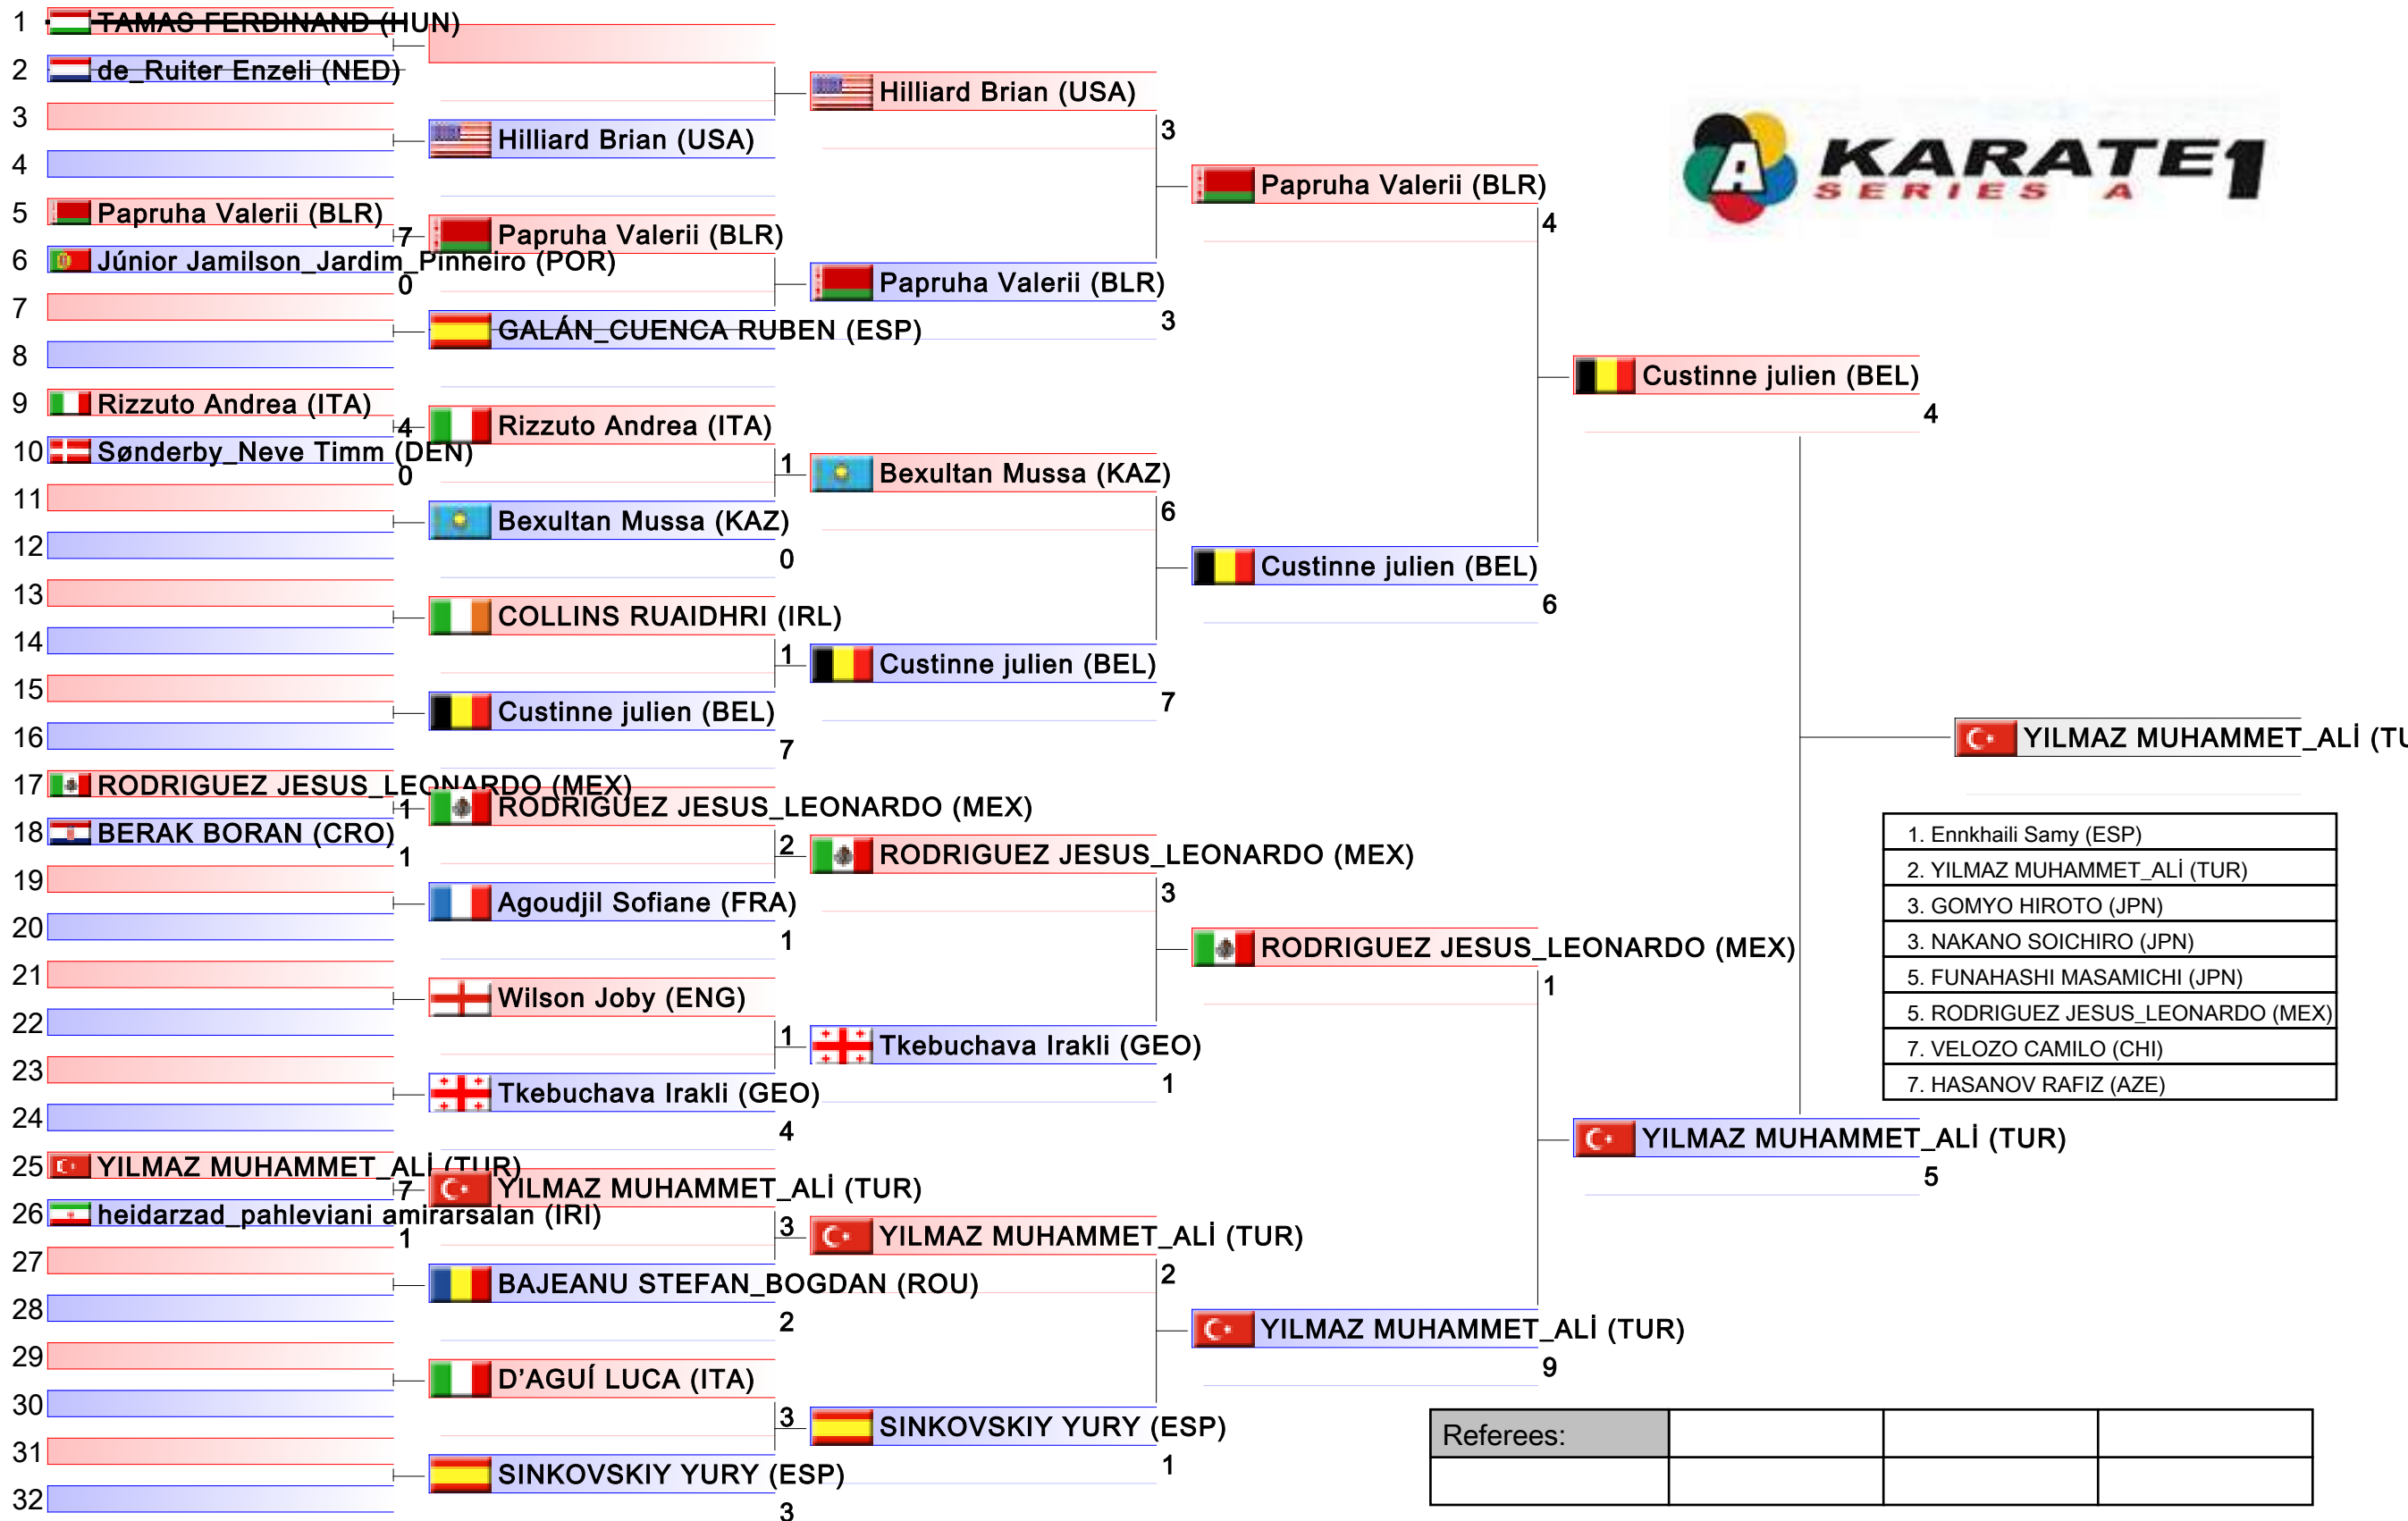

Male Kumite -67 Kg

Karate1 Series A - Guadalajara 2018, Guadalajara, ESP

Tatami

Pool
5/8

Referees: