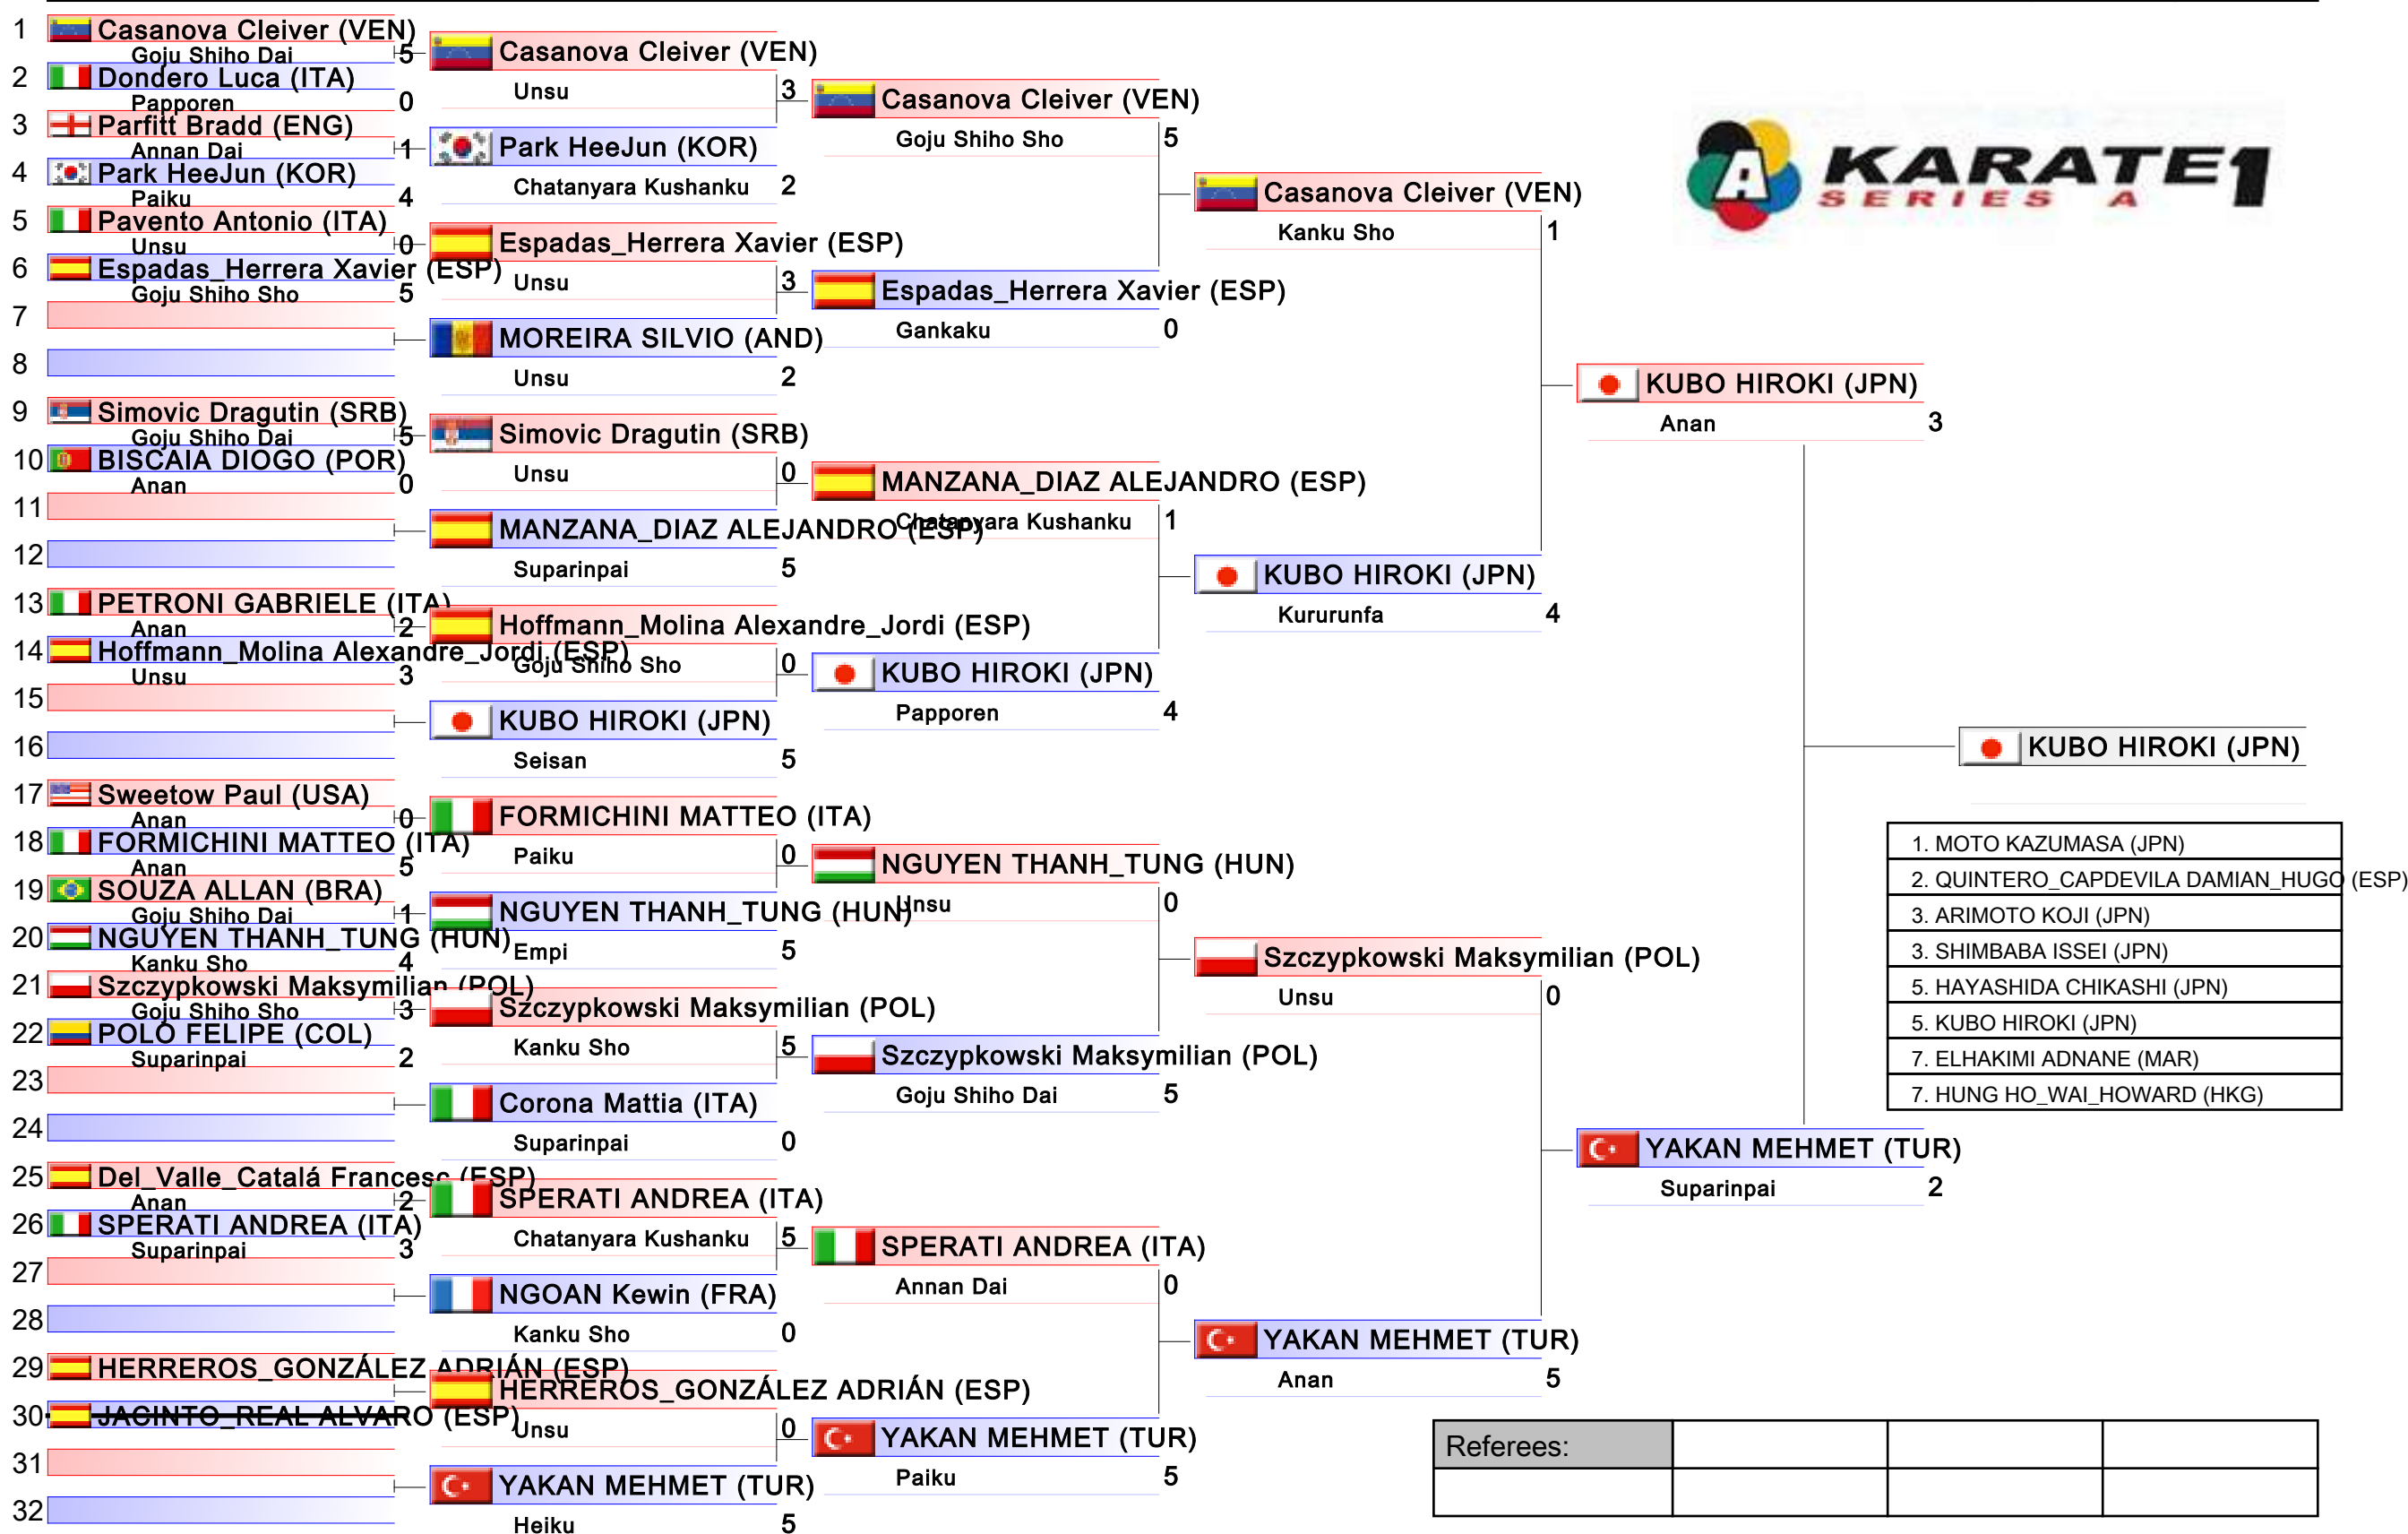

Male Kata

Karate1 Series A - Guadalajara 2018, Guadalajara, ESP

Tatami

Pool
2/8

1. MOTO KAZUMASA (JPN)
2. QUINTERO_CAPDEVILA DAMIAN_HUGO (ESP)
3. ARIMOTO KOJI (JPN)
3. SHIMBABA ISSEI (JPN)
5. HAYASHIDA CHIKASHI (JPN)
5. KUBO HIROKI (JPN)
7. ELHAKIMI ADNANE (MAR)
7. HUNG HO_WAI_HOWARD (HKG)

Referees: