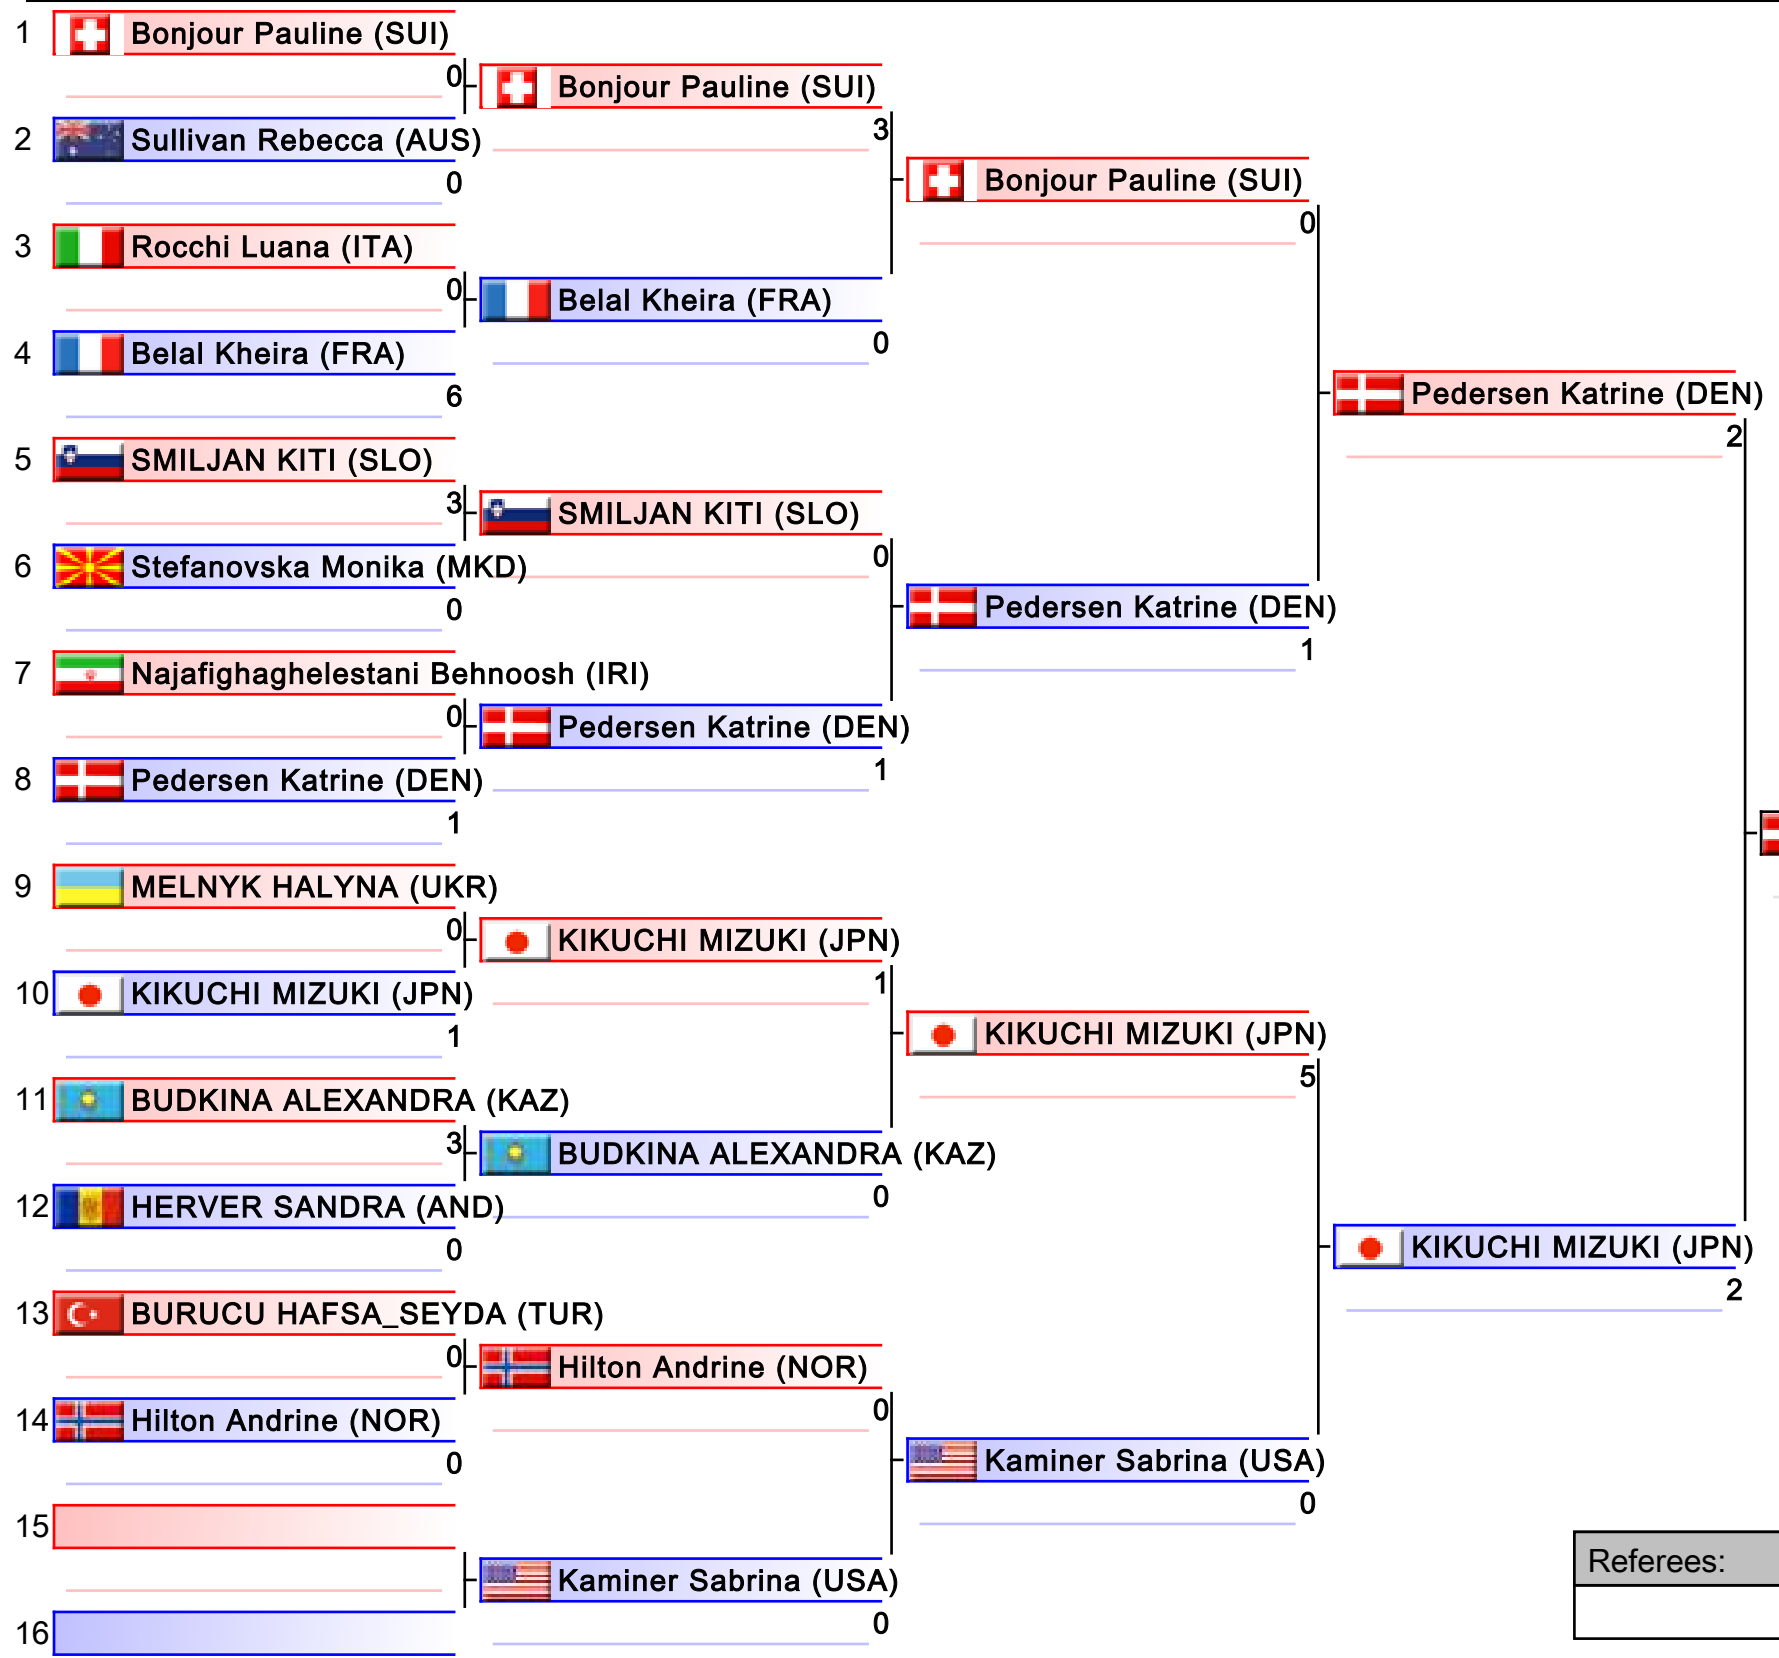

1. Debatty Luana (BEL)
2. Pedersen Katrine (DEN)
3. LENARD ANA (CRO)
3. KIKUCHI MIZUKI (JPN)
5. SUZUKI MAYA (JPN)
5. Cvrkota Sanja (SRB)
7. Wold Sherilyn (NED)
7. Bonjour Pauline (SUI)

Referees: