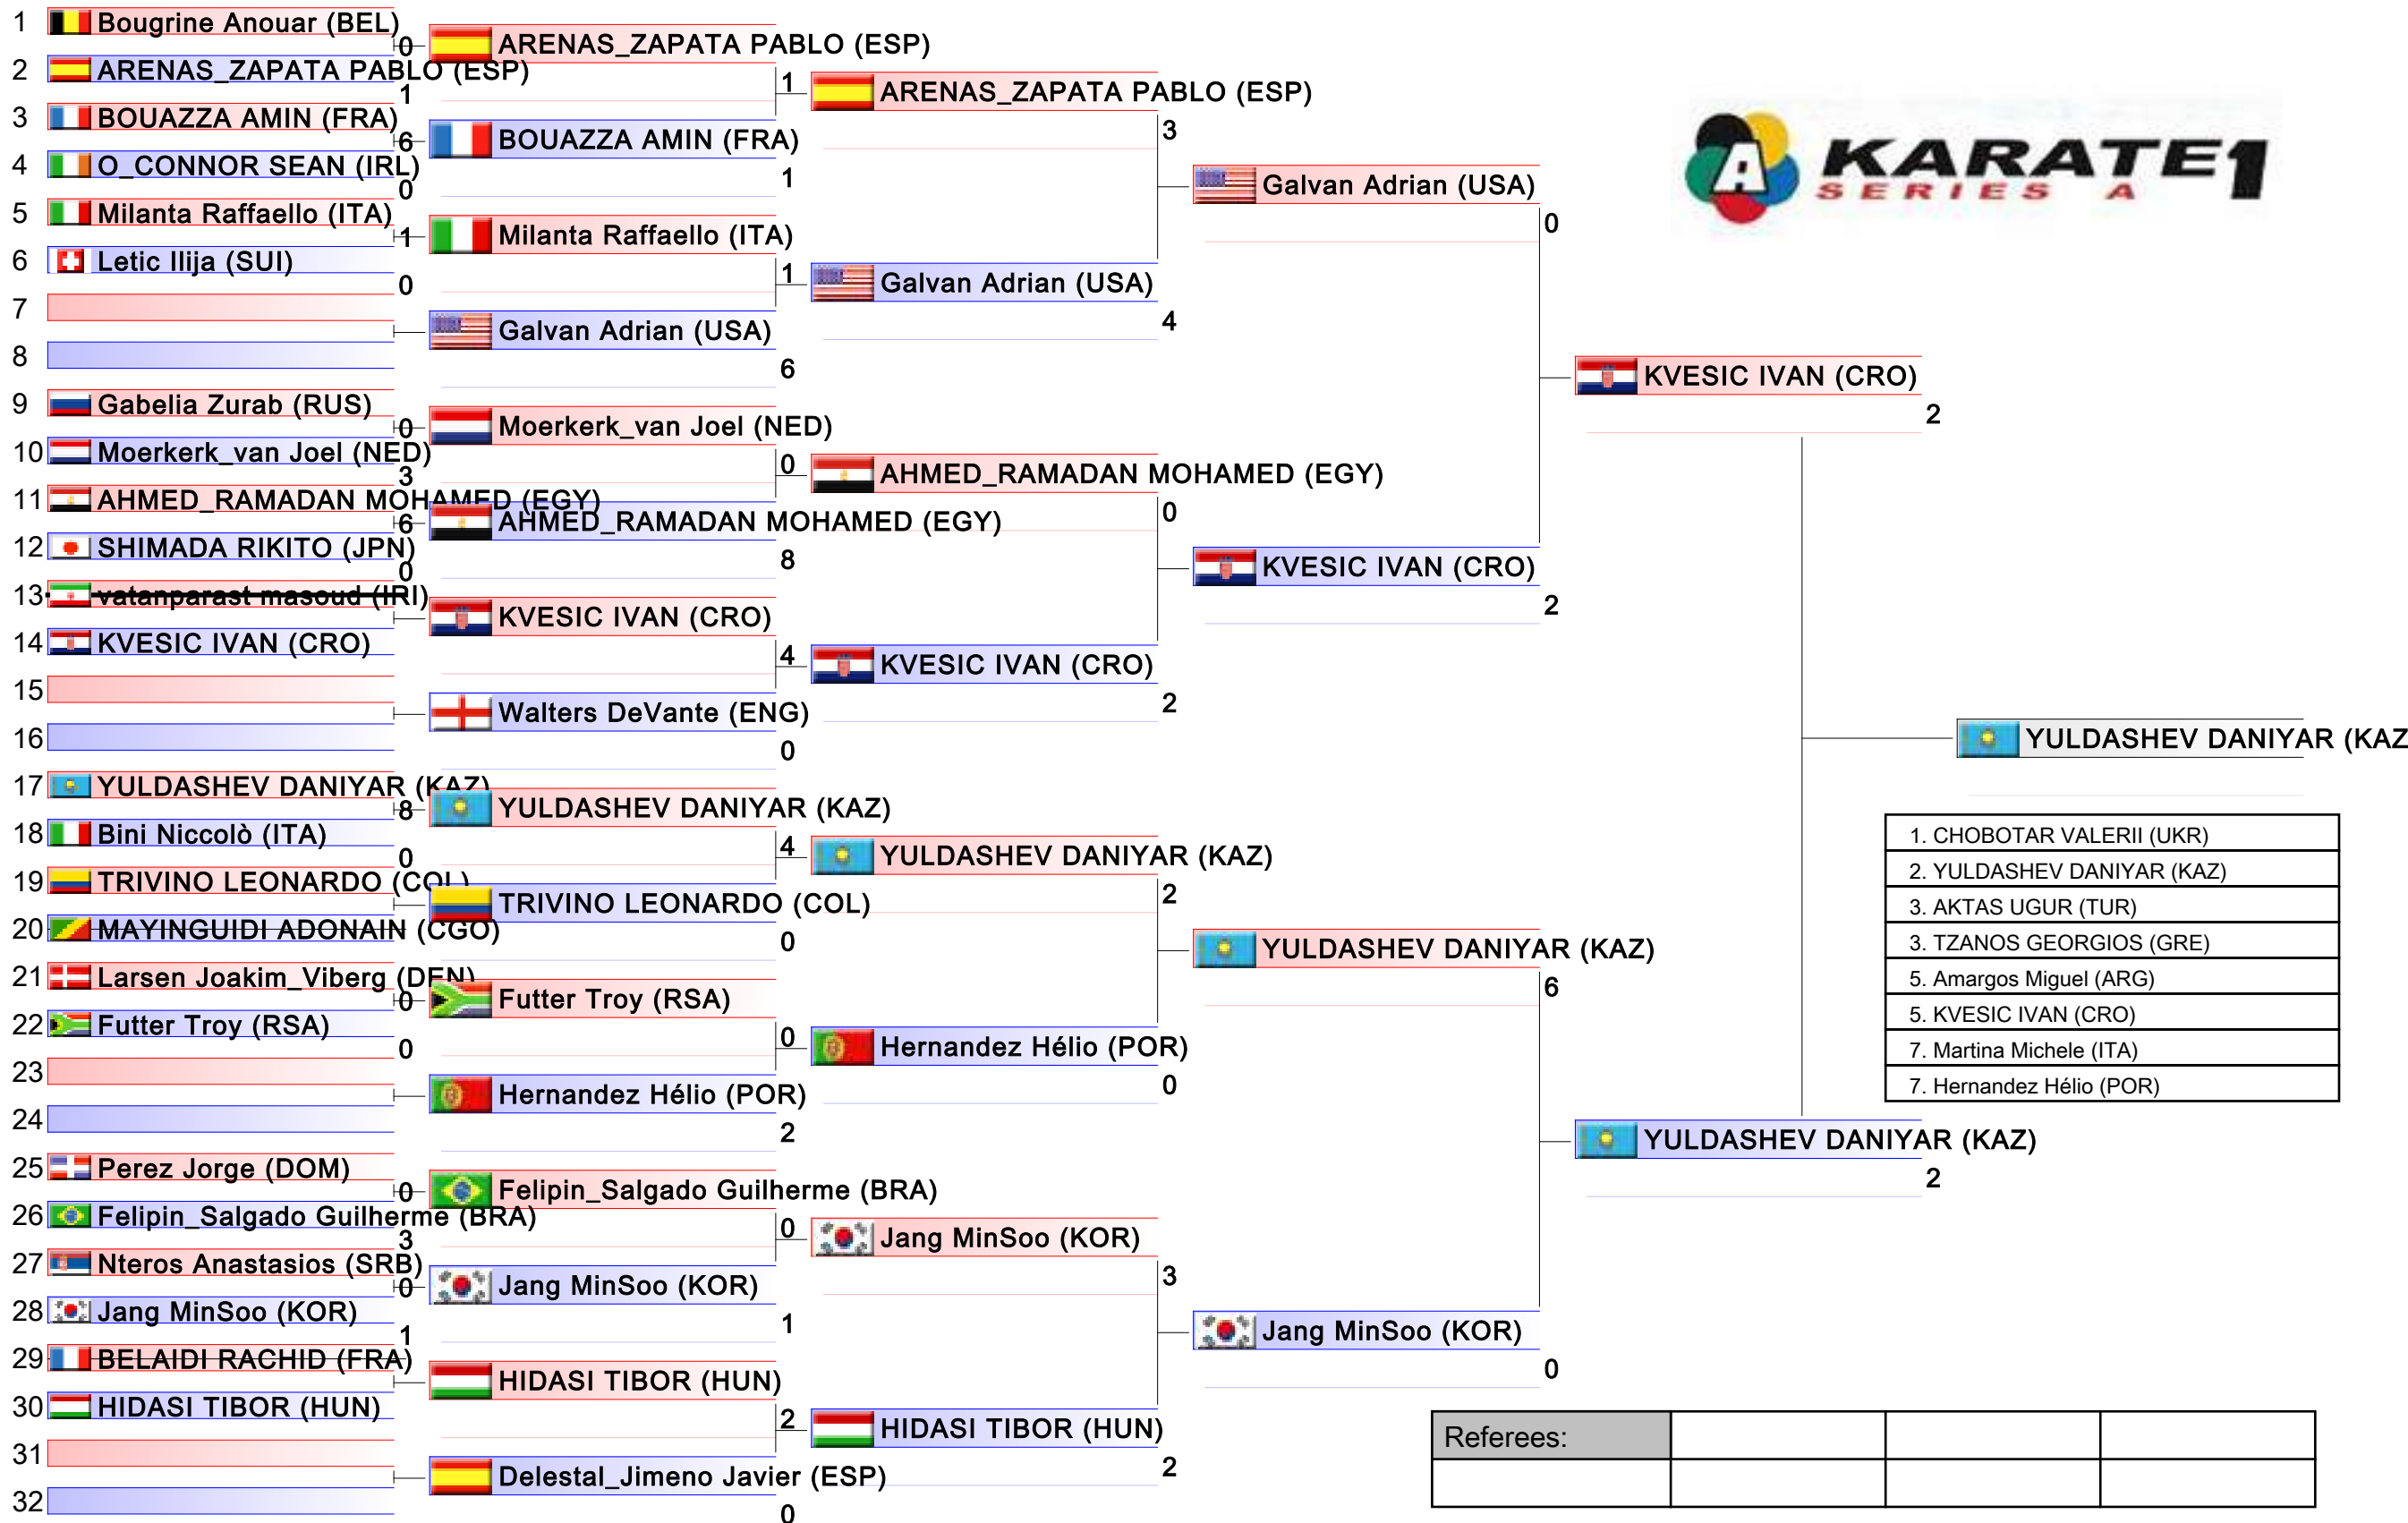

Male Kumite -84 Kg

Karate1 Series A - Guadalajara 2018, Guadalajara, ESP

Tatami

Pool
2/4

Referees: