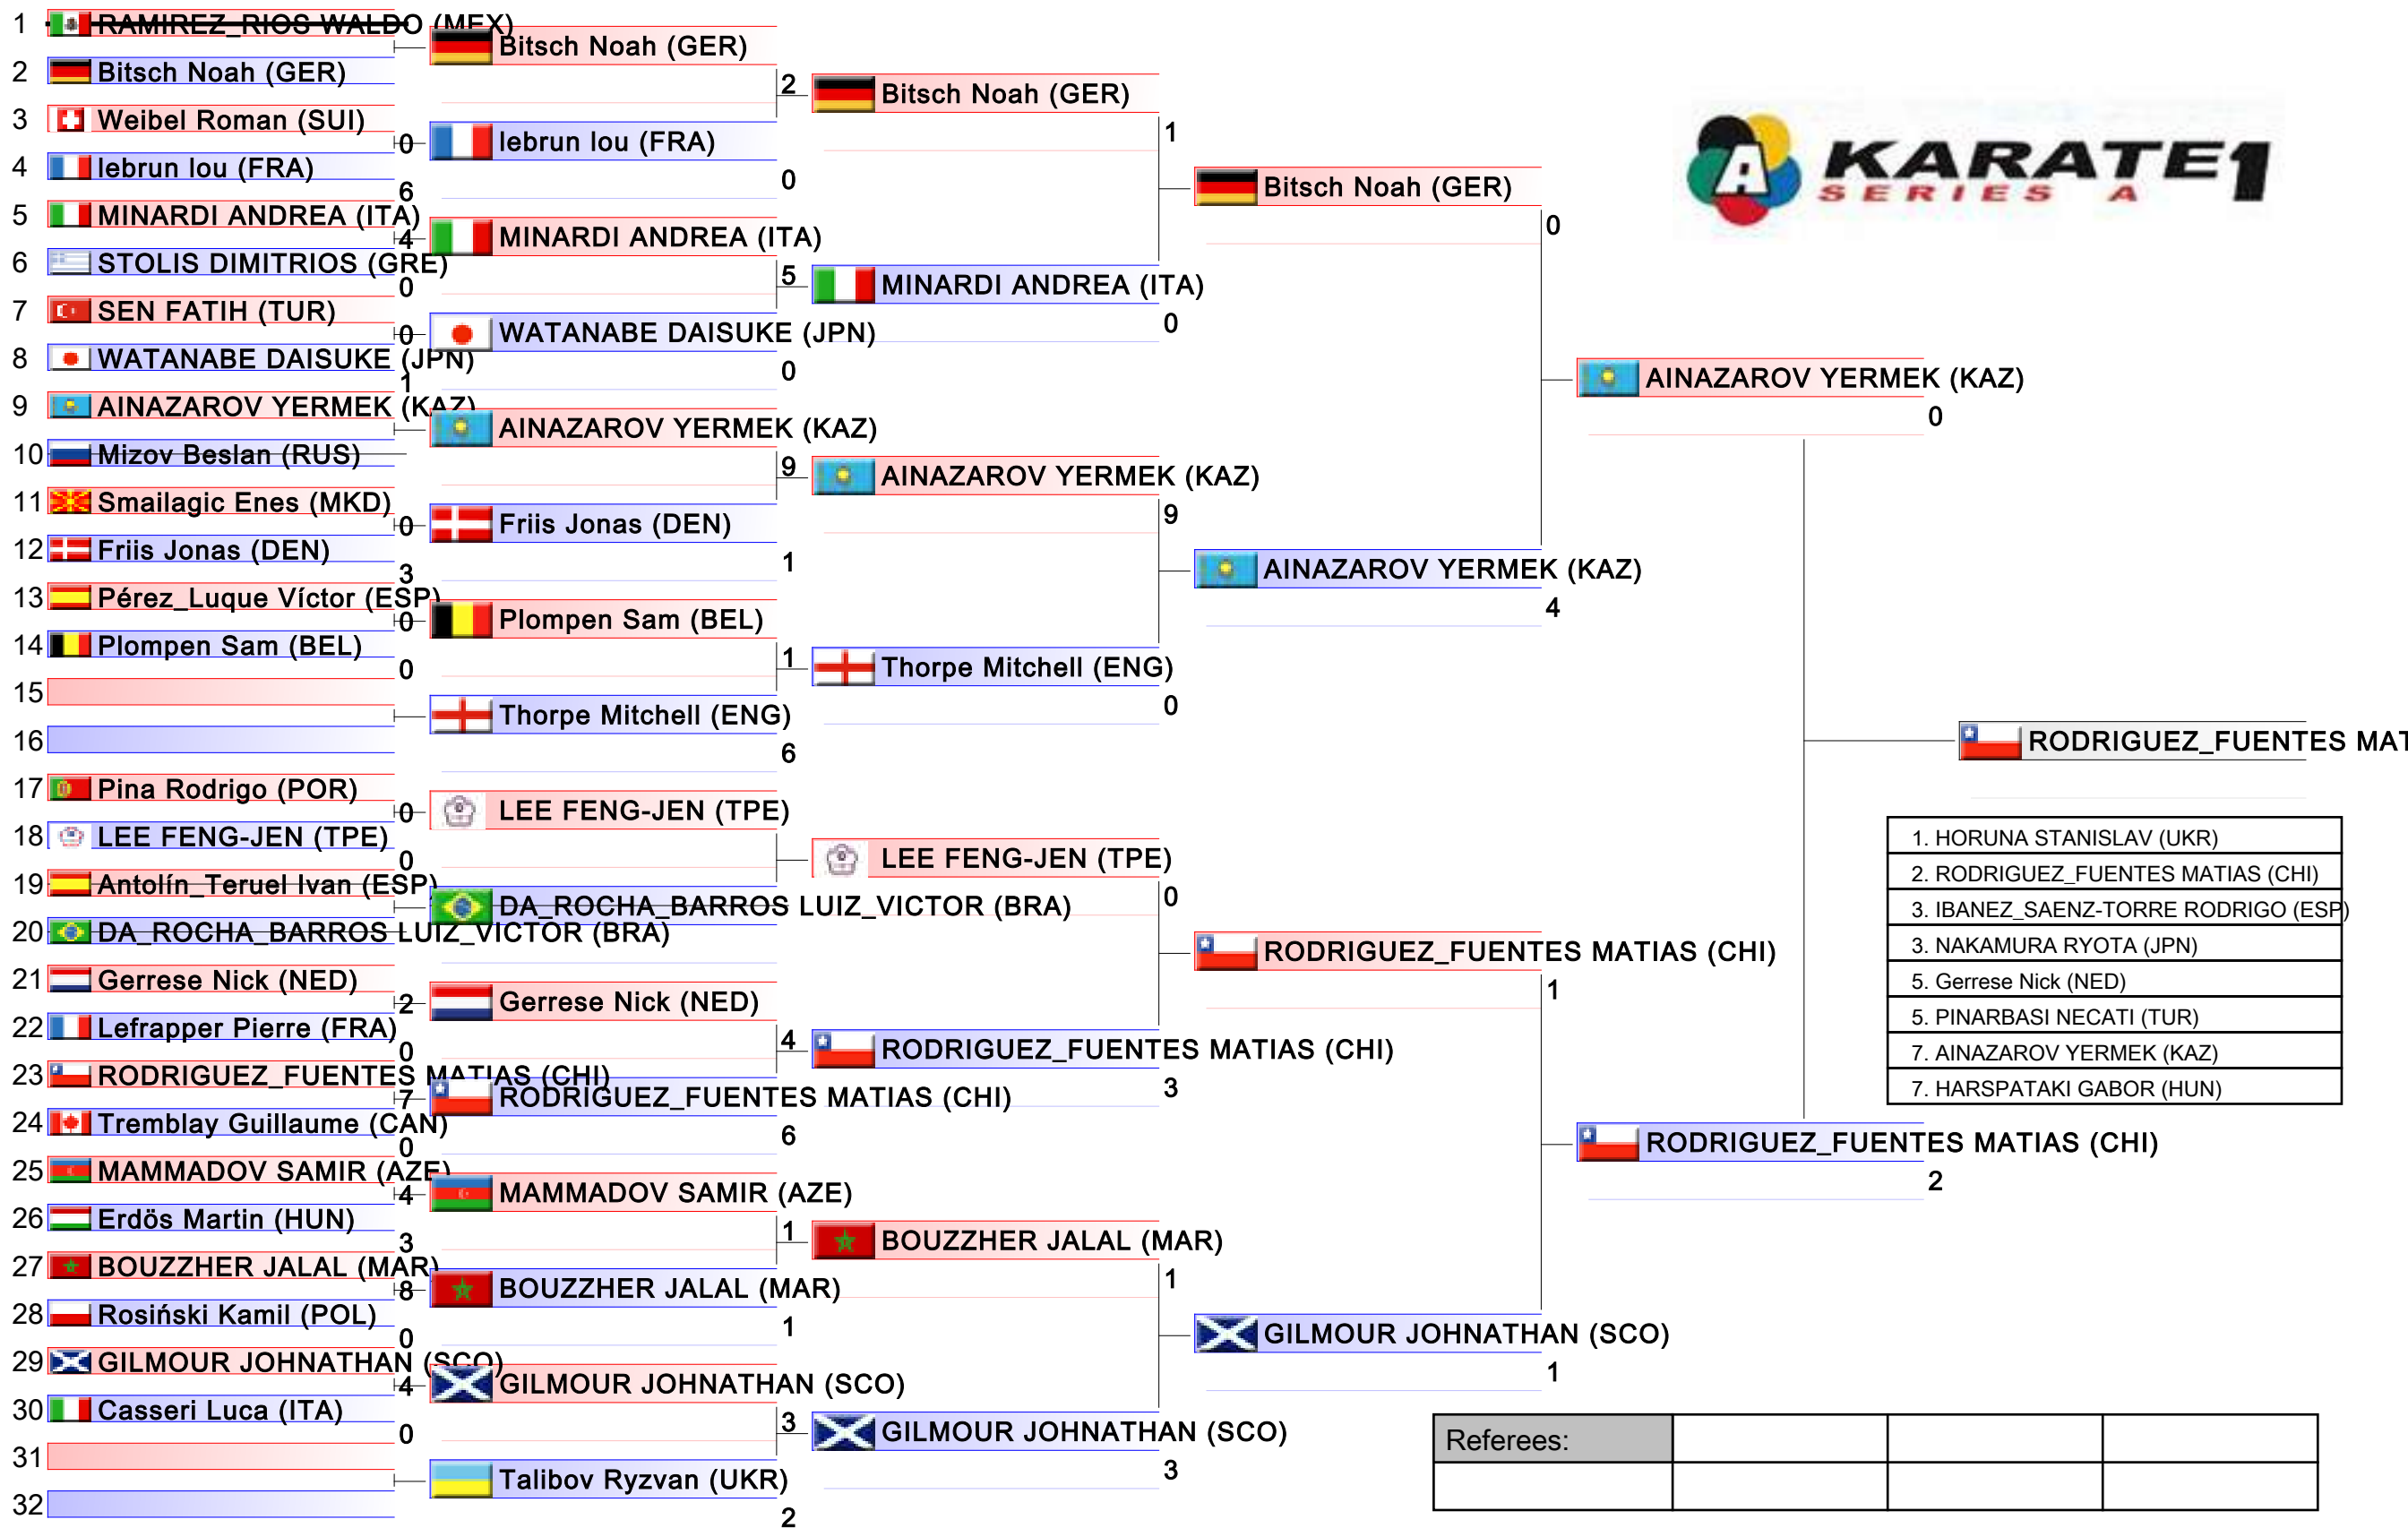

Male Kumite -75 Kg

Karate1 Series A - Guadalajara 2018, Guadalajara, ESP

Tatami

Pool
4/4

Referees: