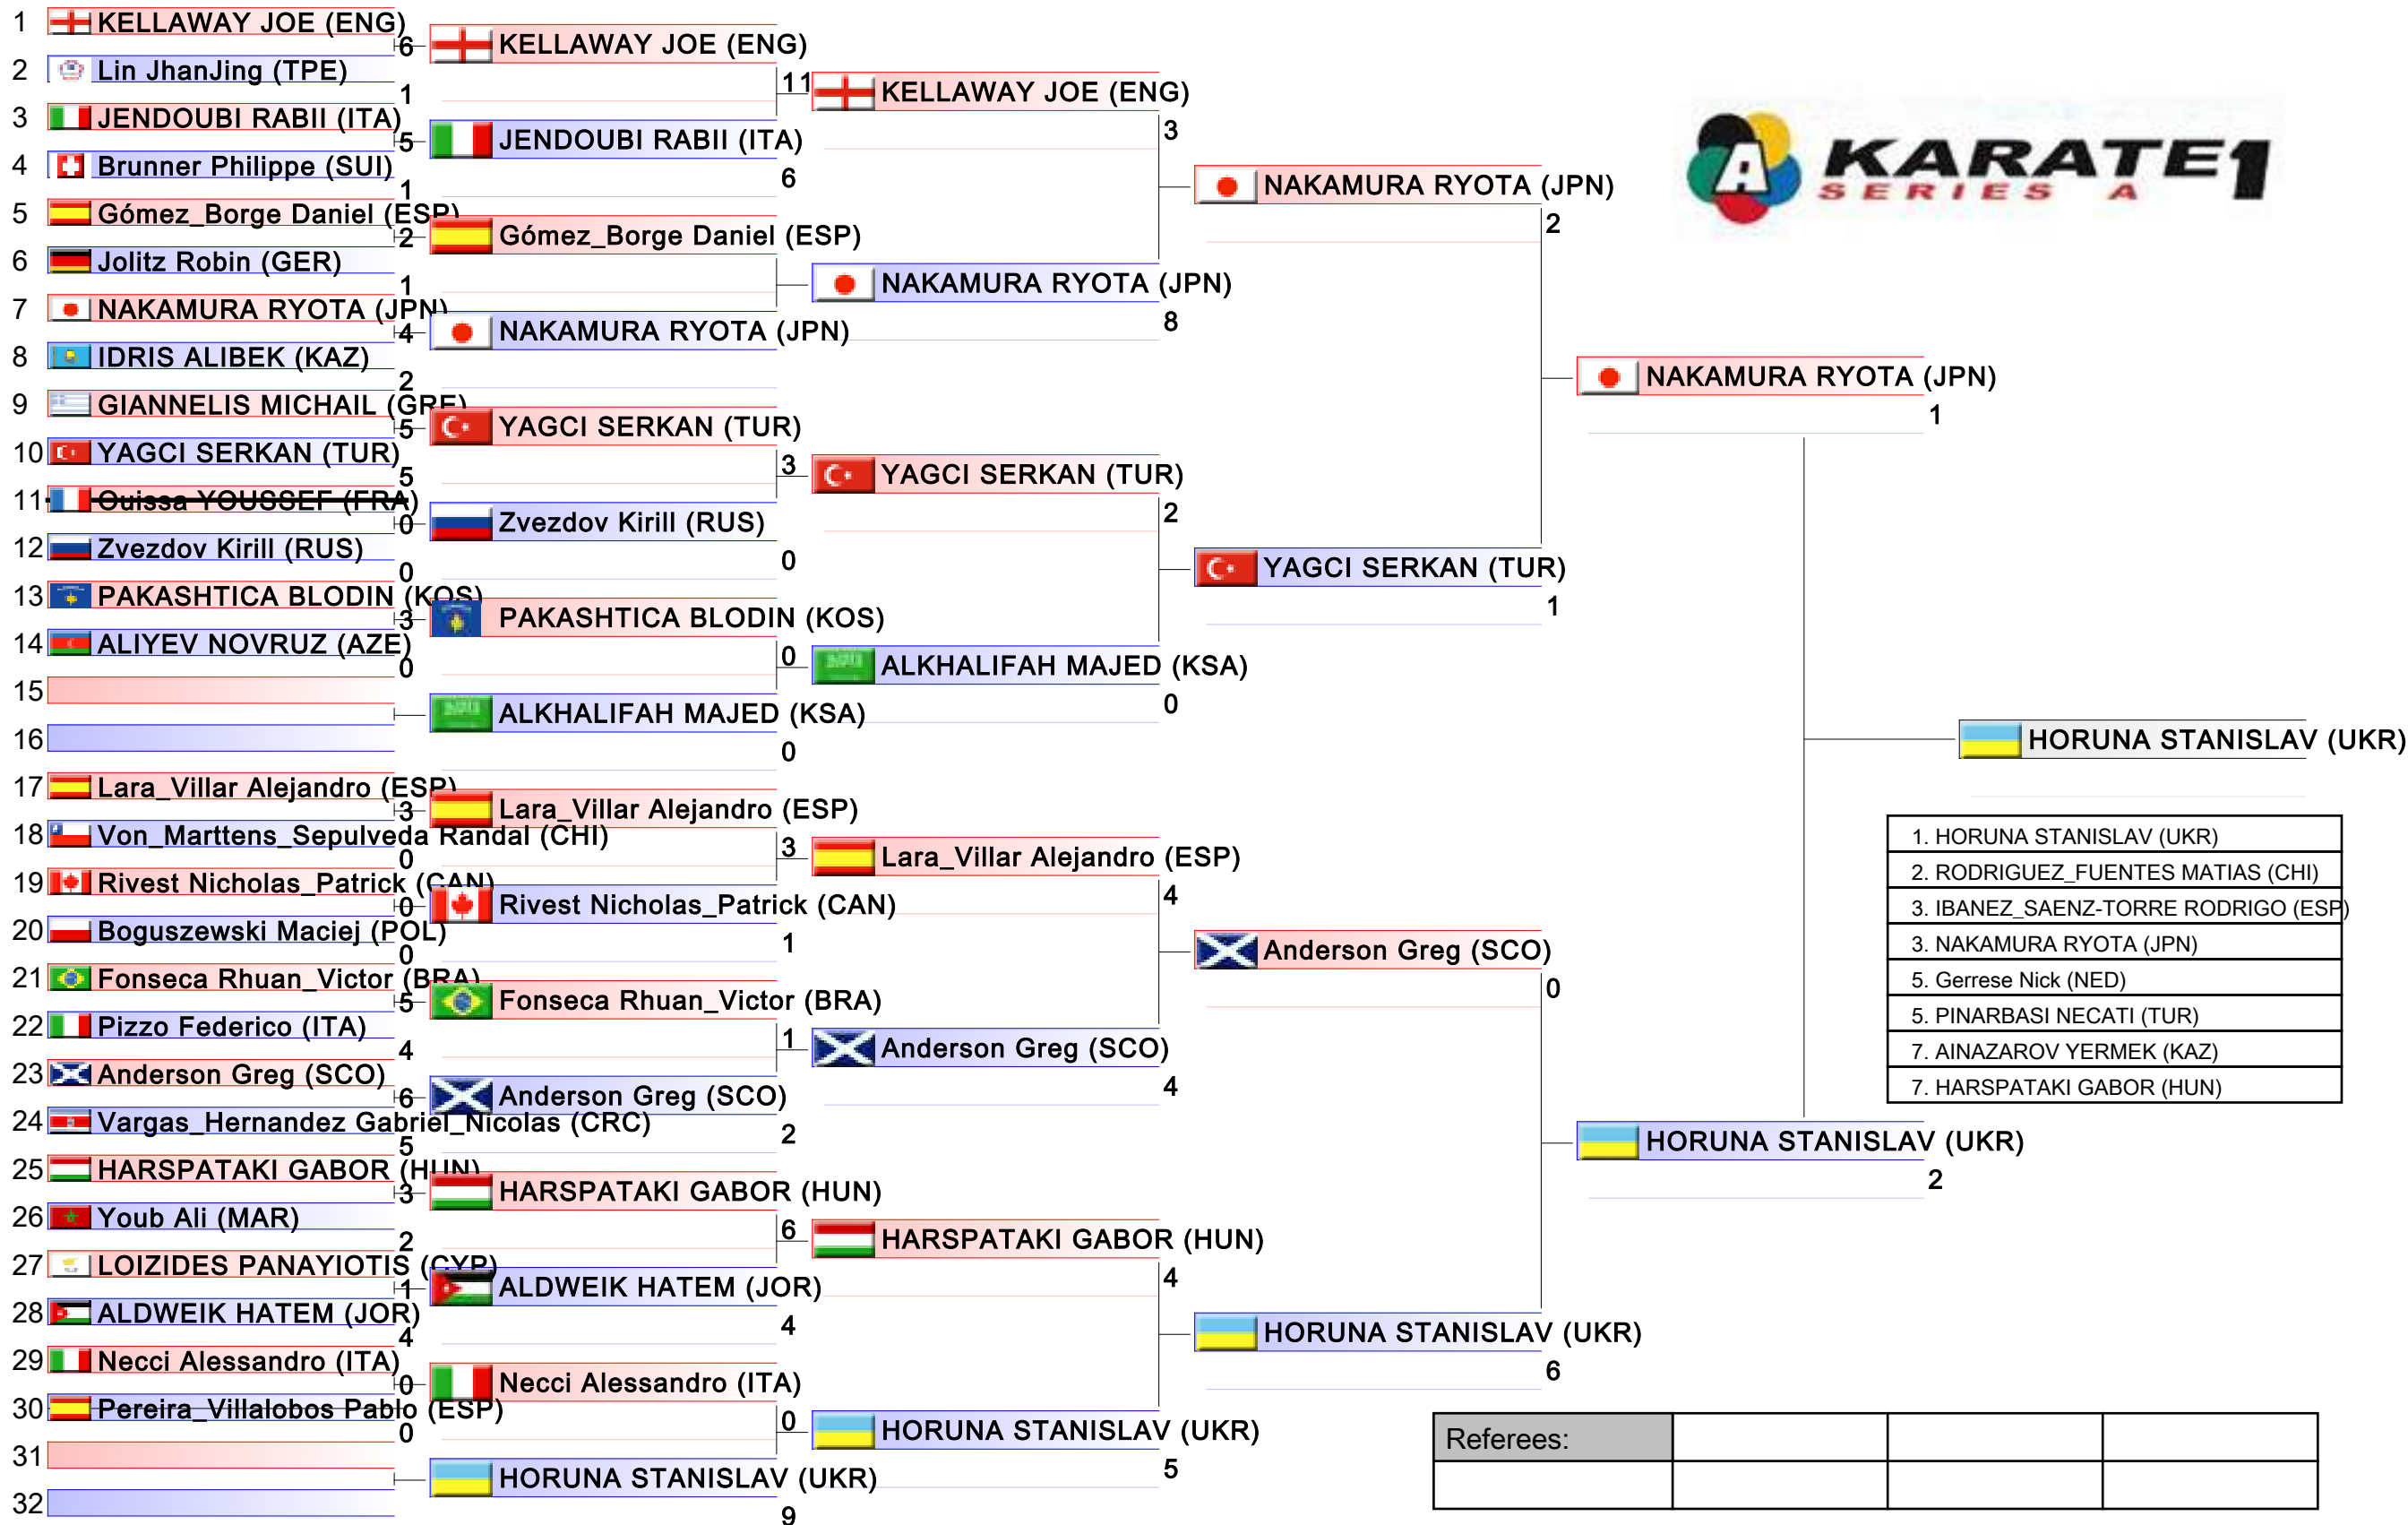

Male Kumite -75 Kg

Karate1 Series A - Guadalajara 2018, Guadalajara, ESP

Tatami

Pool
2/4

Referees: