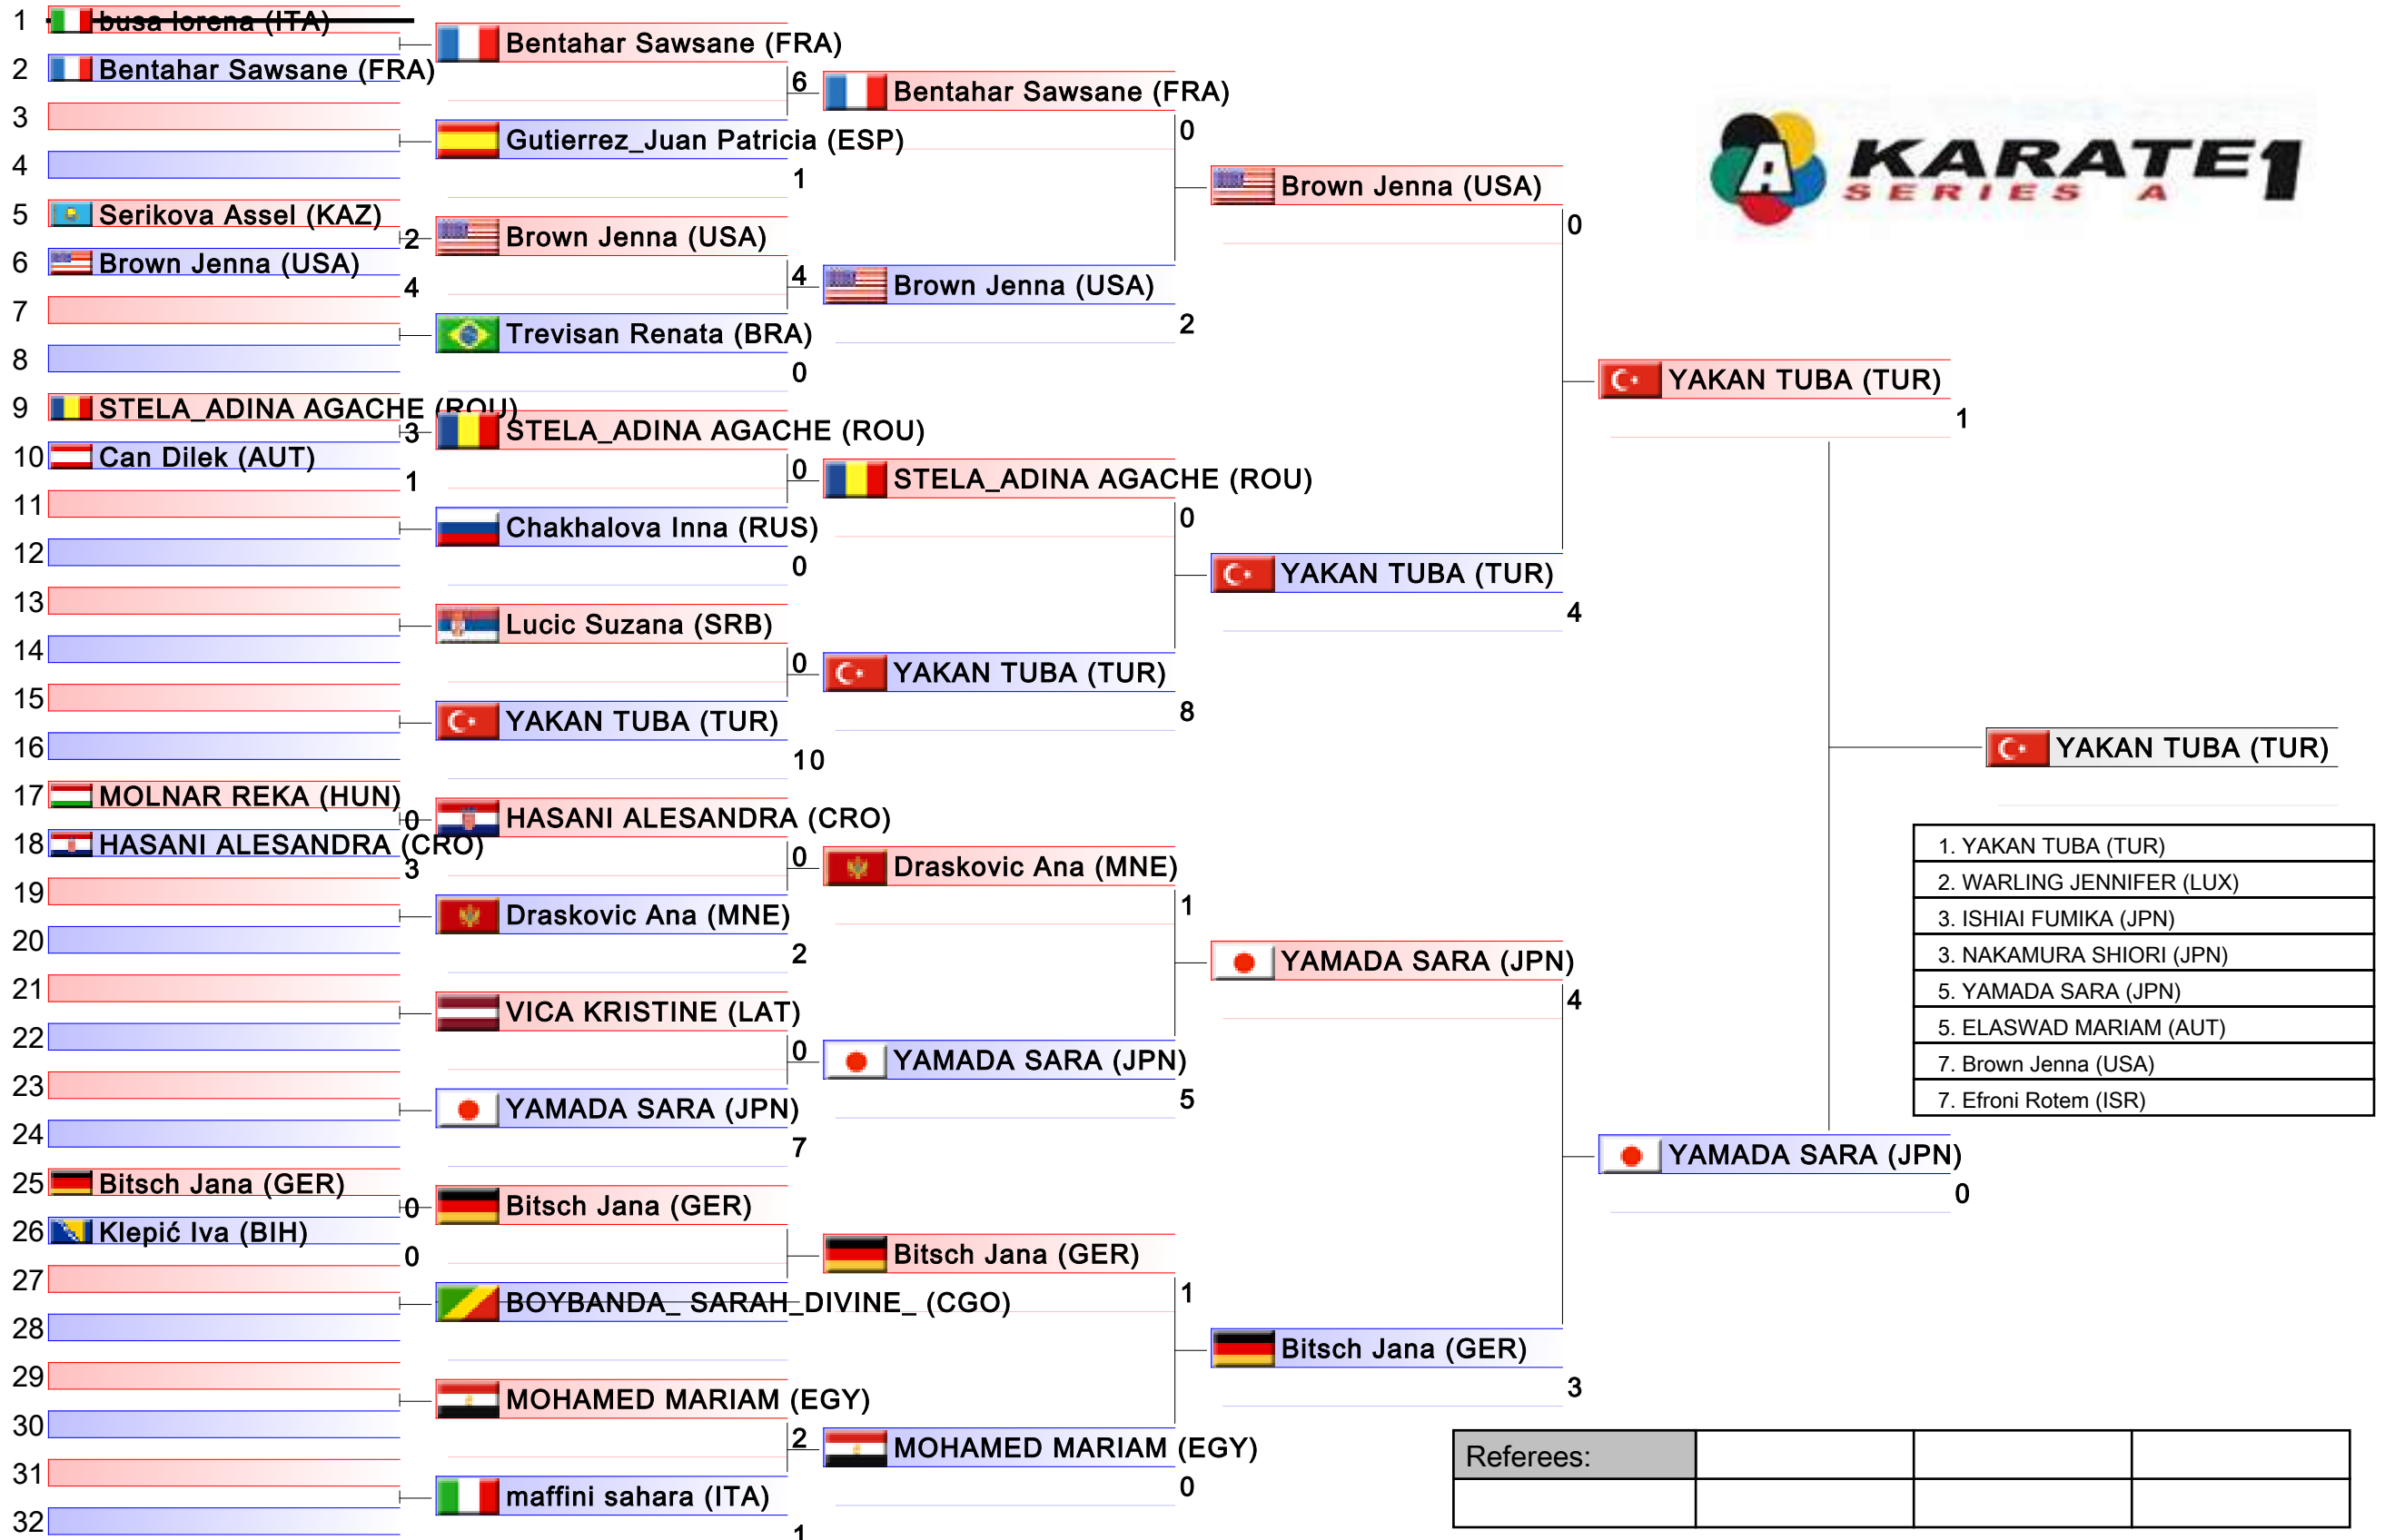

Female Kumite -55 Kg
Karate1 Series A - Guadalajara 2018, Guadalajara, ESP

Tatami Pool 3/4

1. YAKAN TUBA (TUR)
2. WARLING JENNIFER (LUX)
3. ISHIAI FUMIKA (JPN)
3. NAKAMURA SHIORI (JPN)
5. YAMADA SARA (JPN)
5. ELASWAD MARIAM (AUT)
7. Brown Jenna (USA)
7. Efroni Rotem (ISR)

Referees: