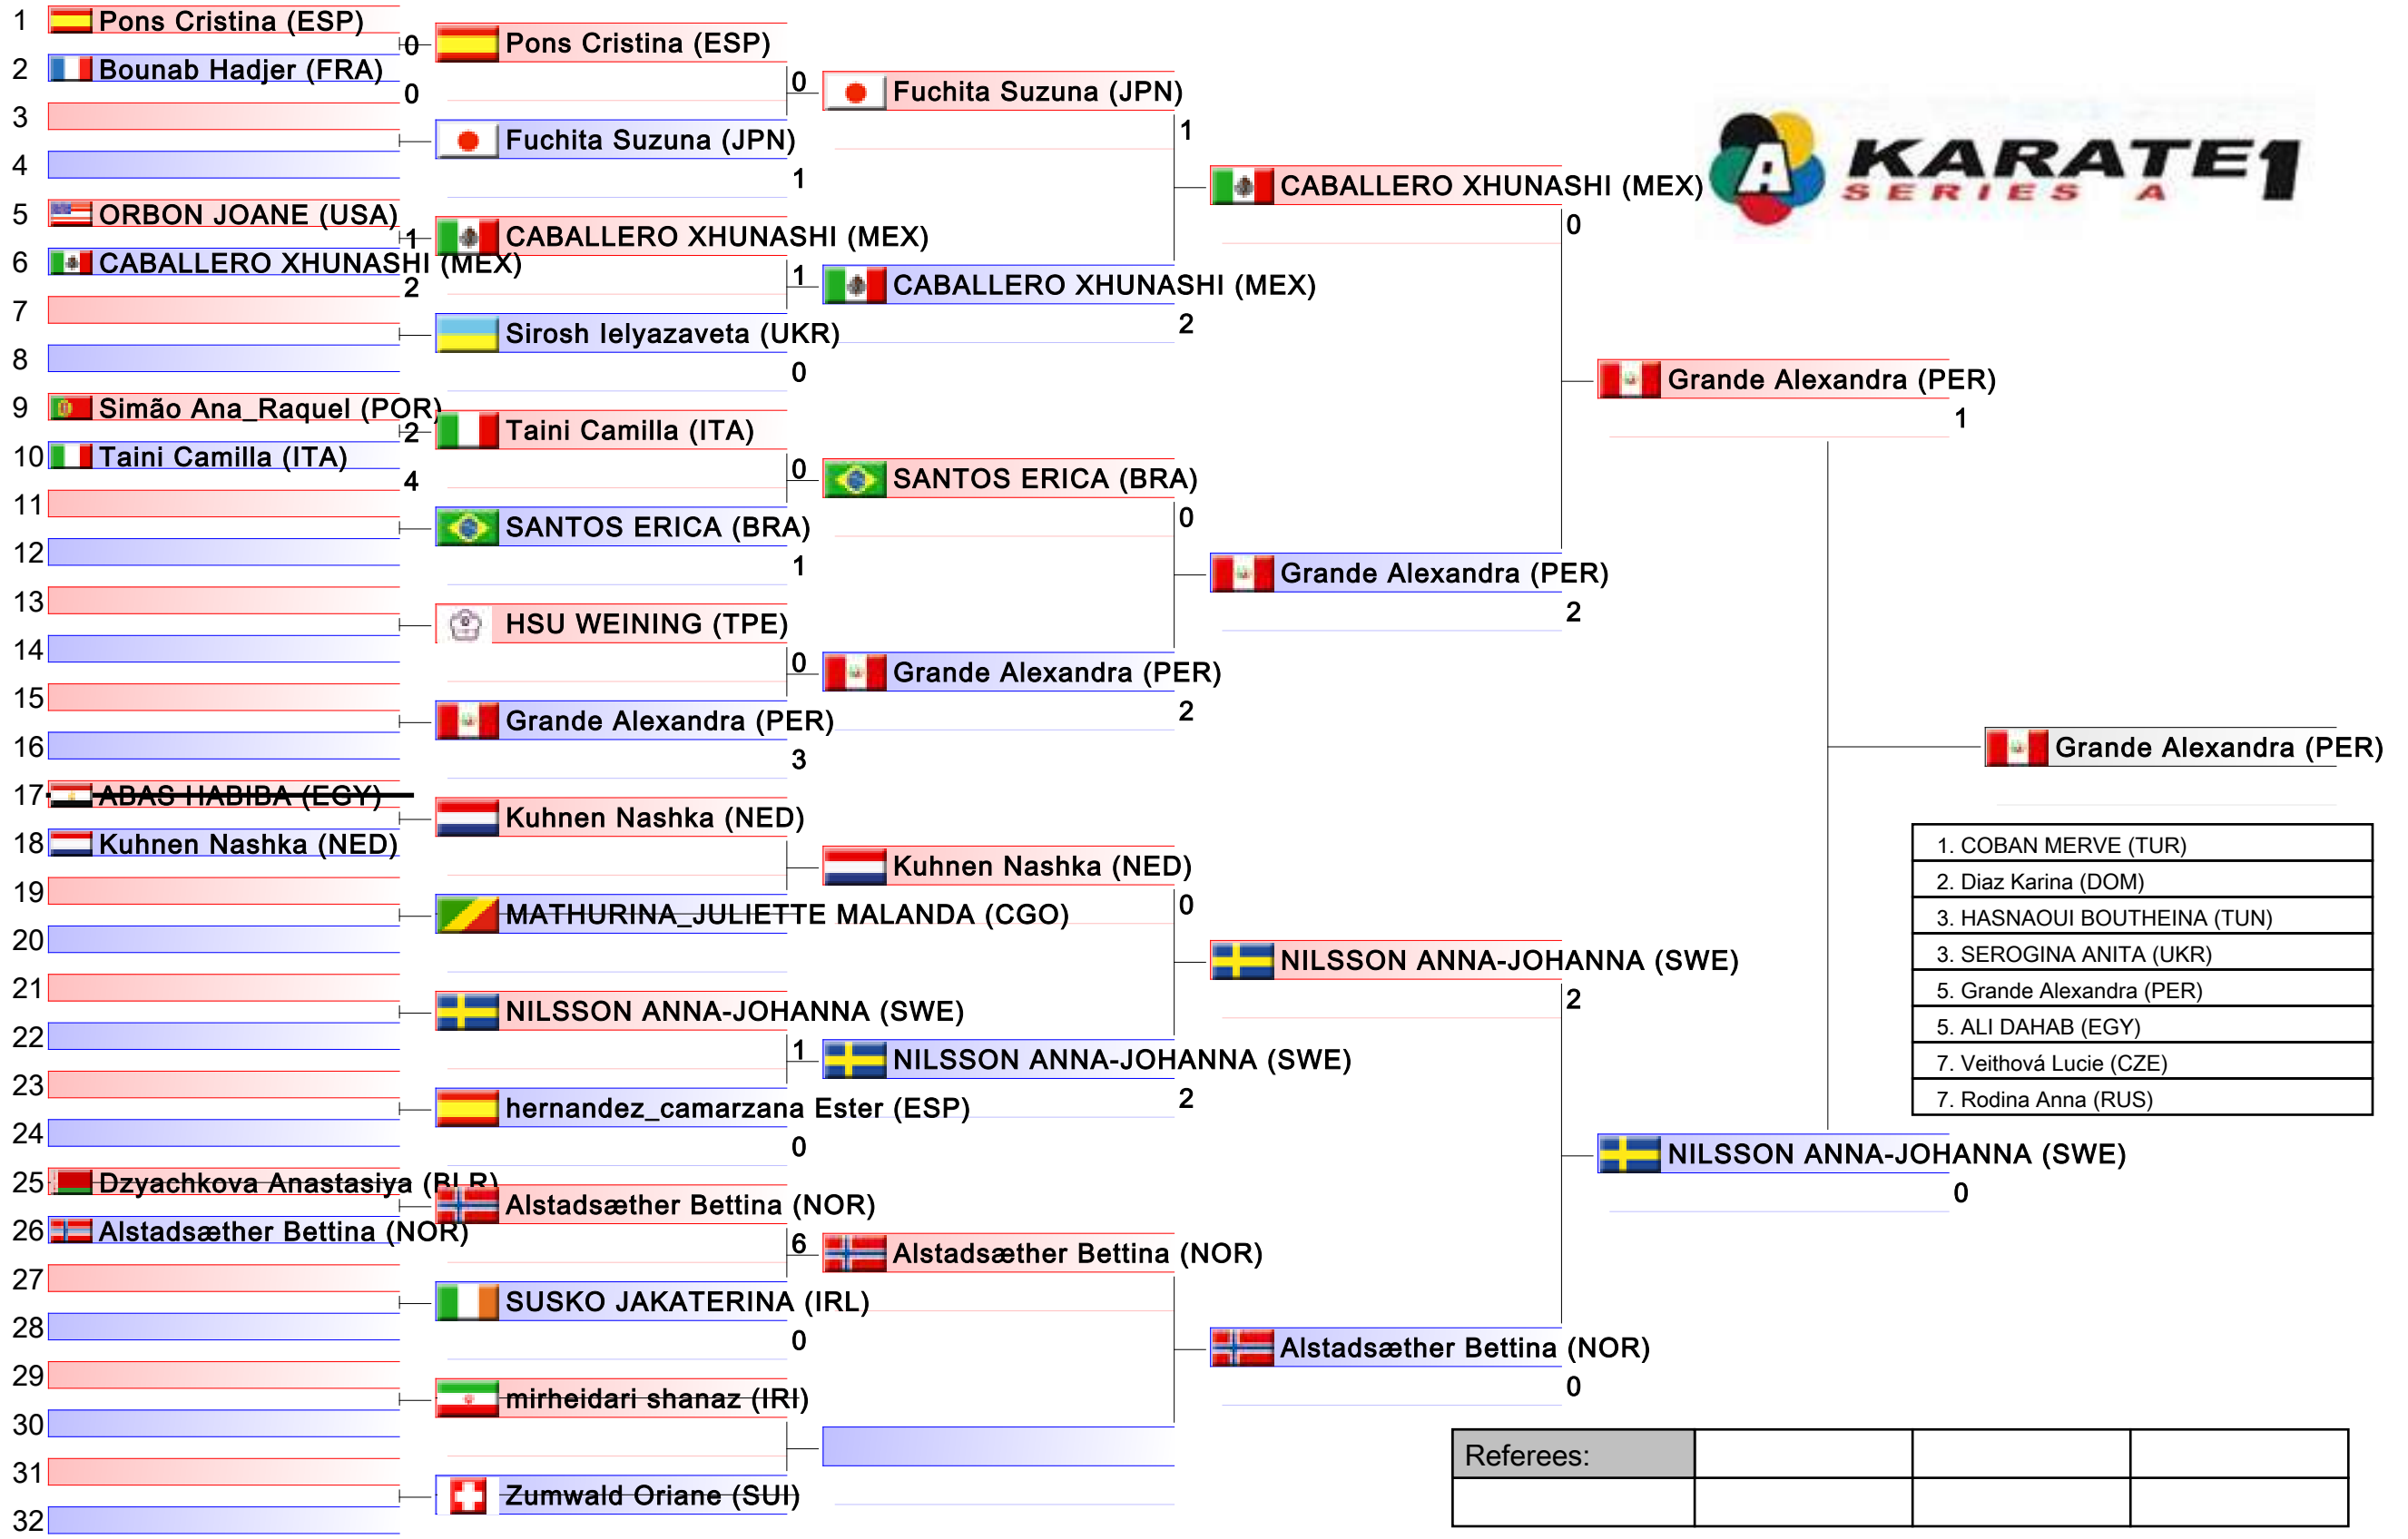

Female Kumite -61 Kg
Karate1 Series A - Guadalajara 2018, Guadalajara, ESP

Tatami
Pool
4/4

1. COBAN MERVE (TUR)
2. Diaz Karina (DOM)
3. HASNAOUI BOUTHEINA (TUN)
3. SEROGINA ANITA (UKR)
5. Grande Alexandra (PER)
5. ALI DAHAB (EGY)
7. Veithová Lucie (CZE)
7. Rodina Anna (RUS)

Referees: