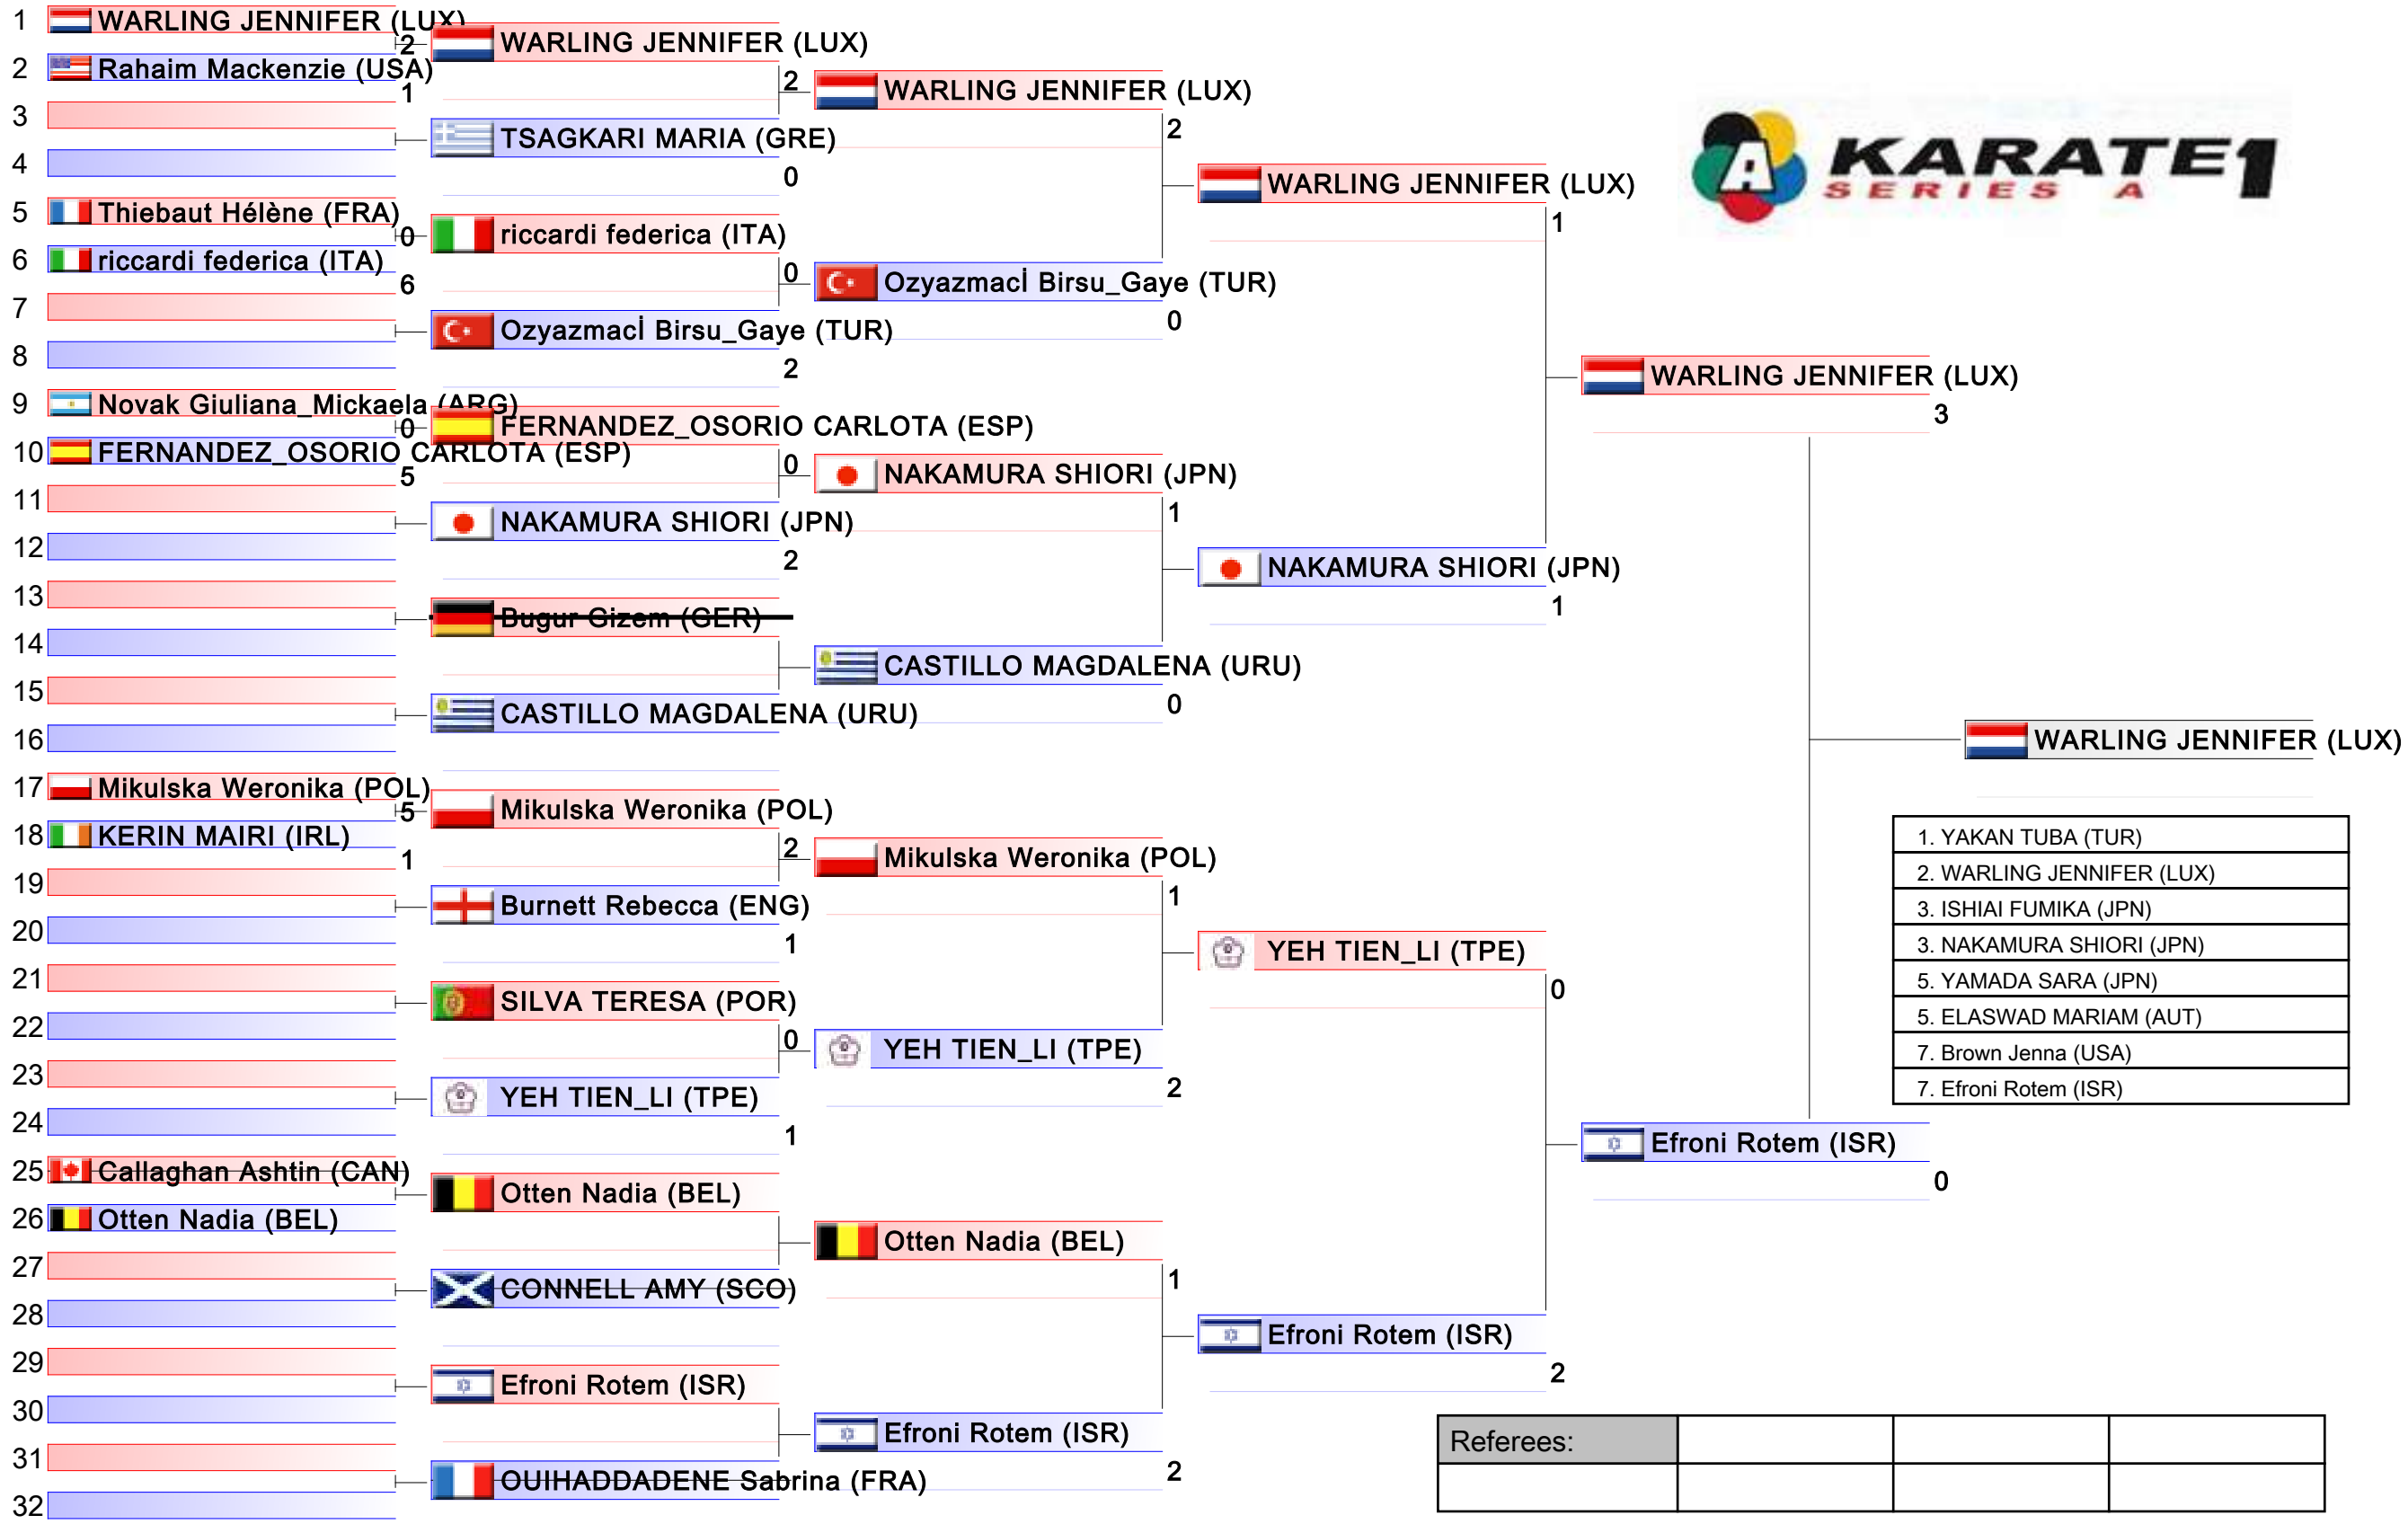

Female Kumite -55 Kg
Karate1 Series A - Guadalajara 2018, Guadalajara, ESP

Tatami
Pool
2/4

Referees: