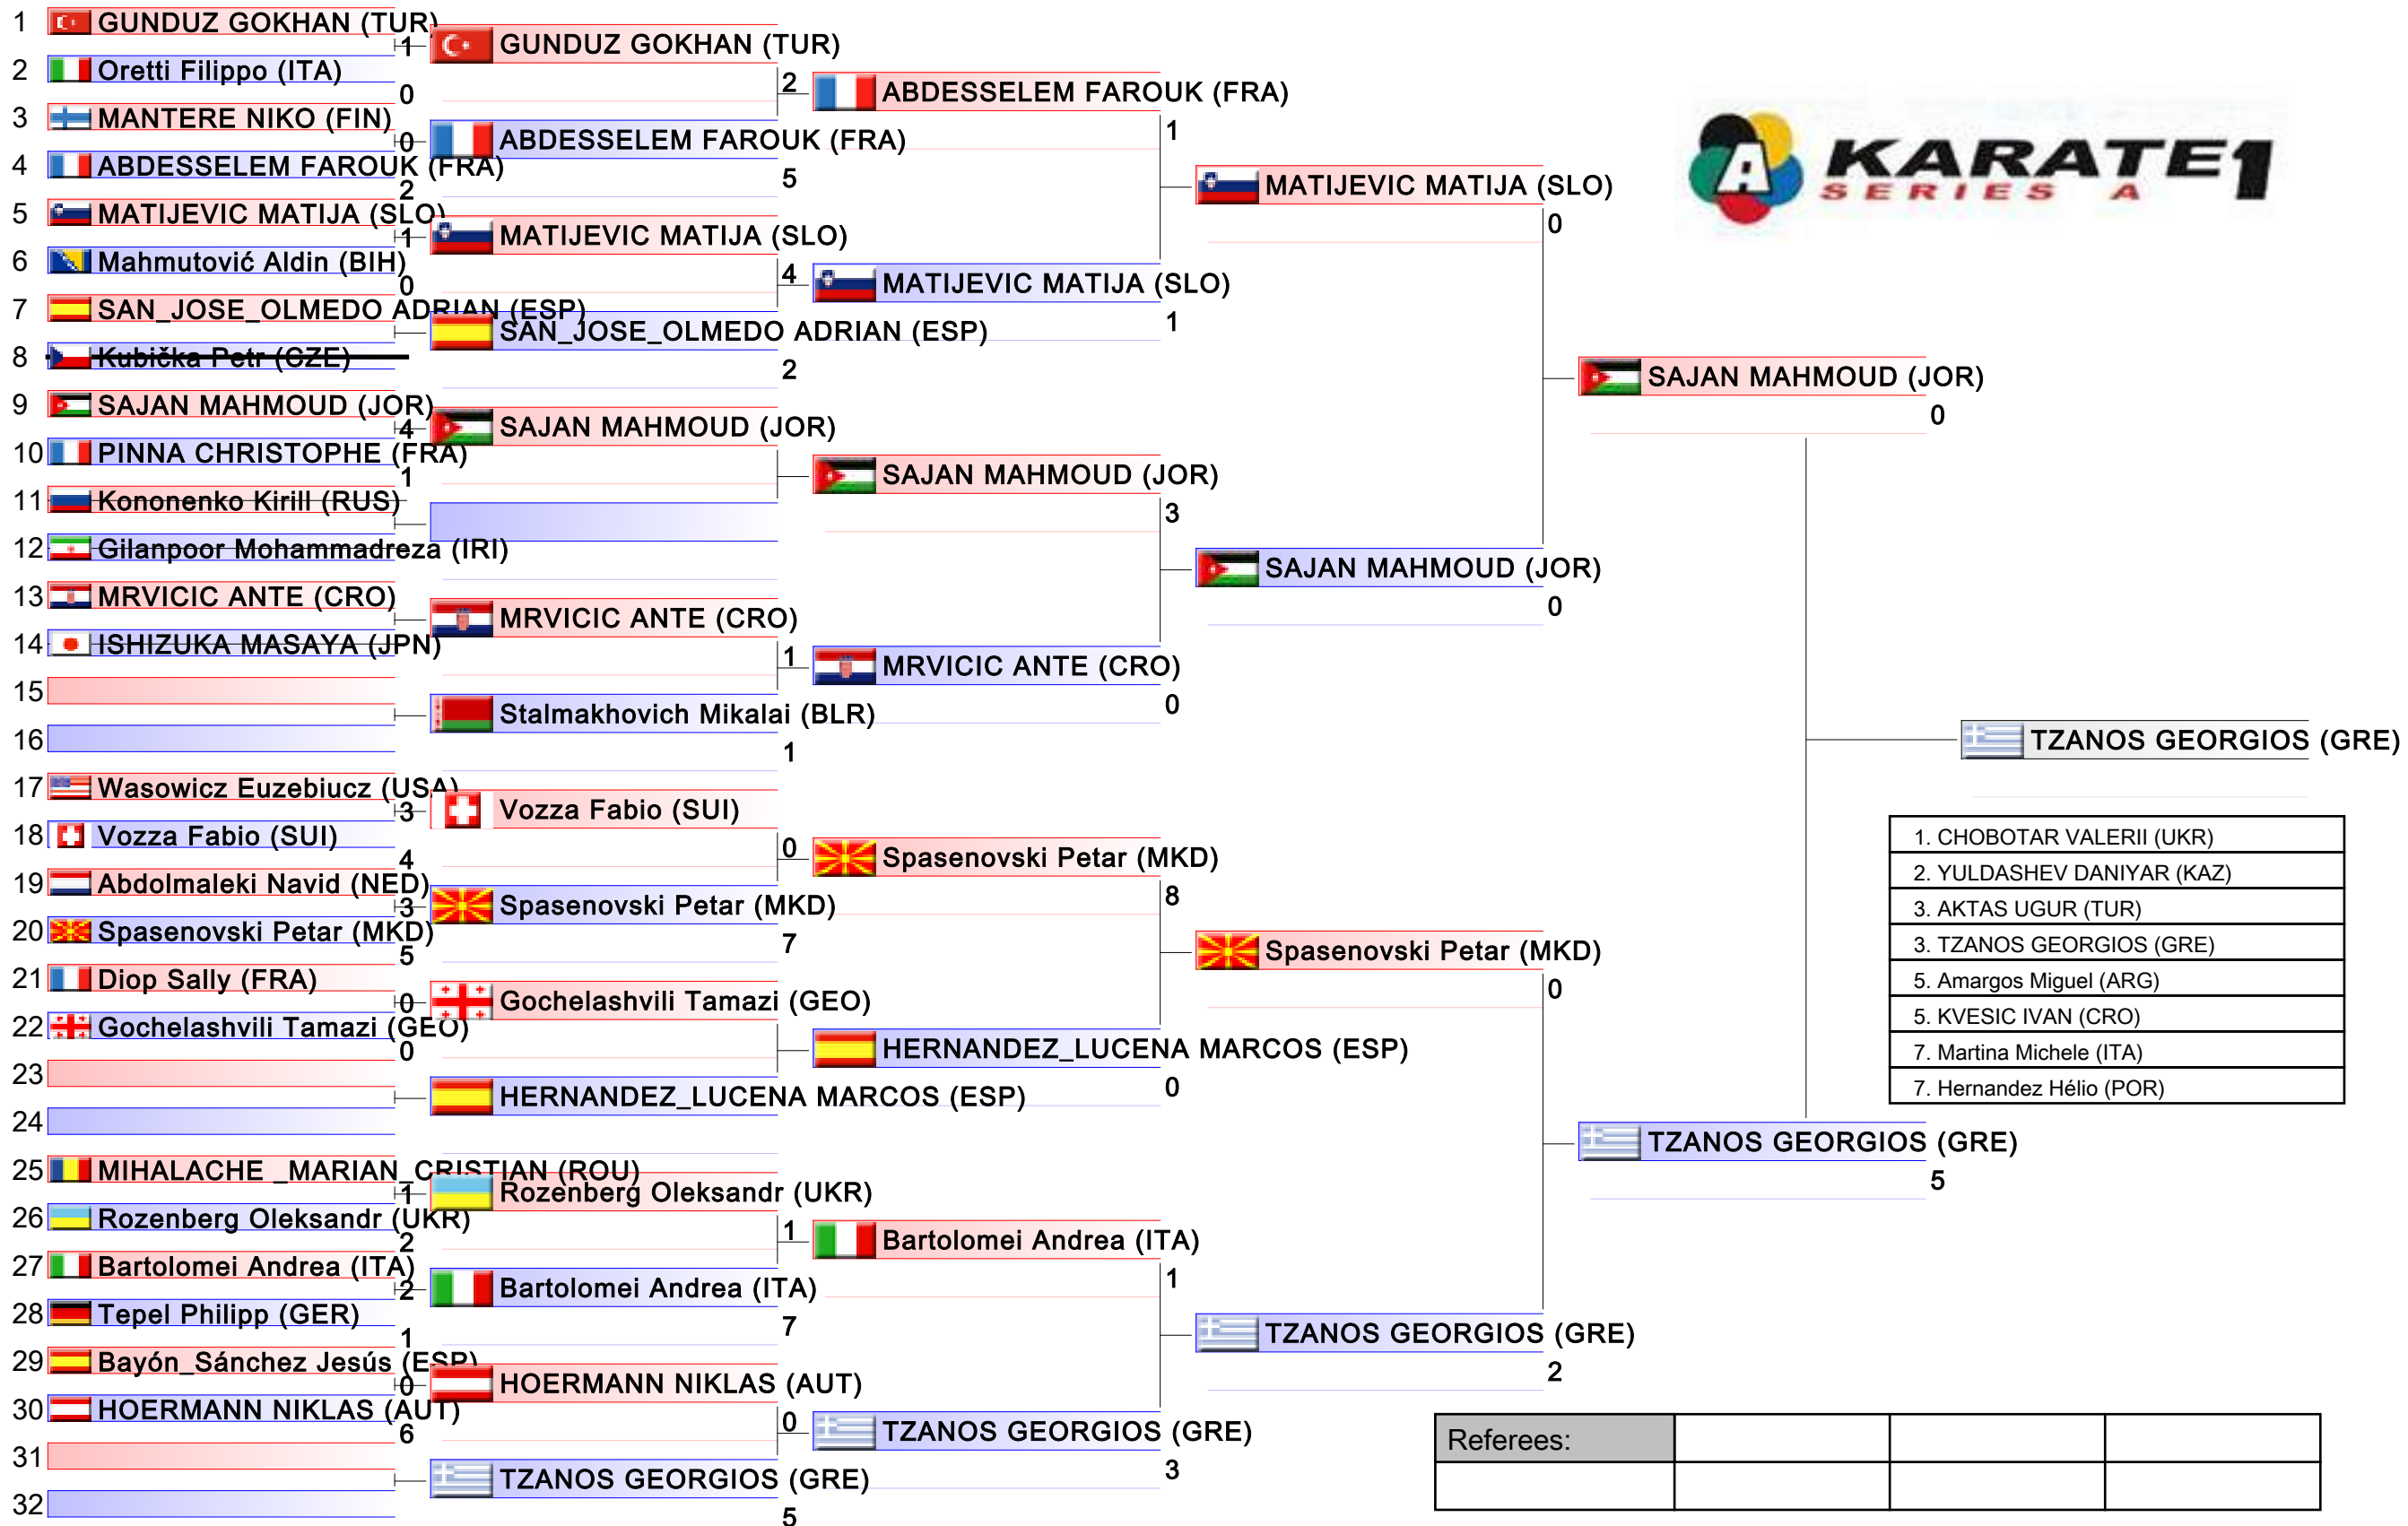

Male Kumite -84 Kg

Karate1 Series A - Guadalajara 2018, Guadalajara, ESP

Tatami

Pool
1/4