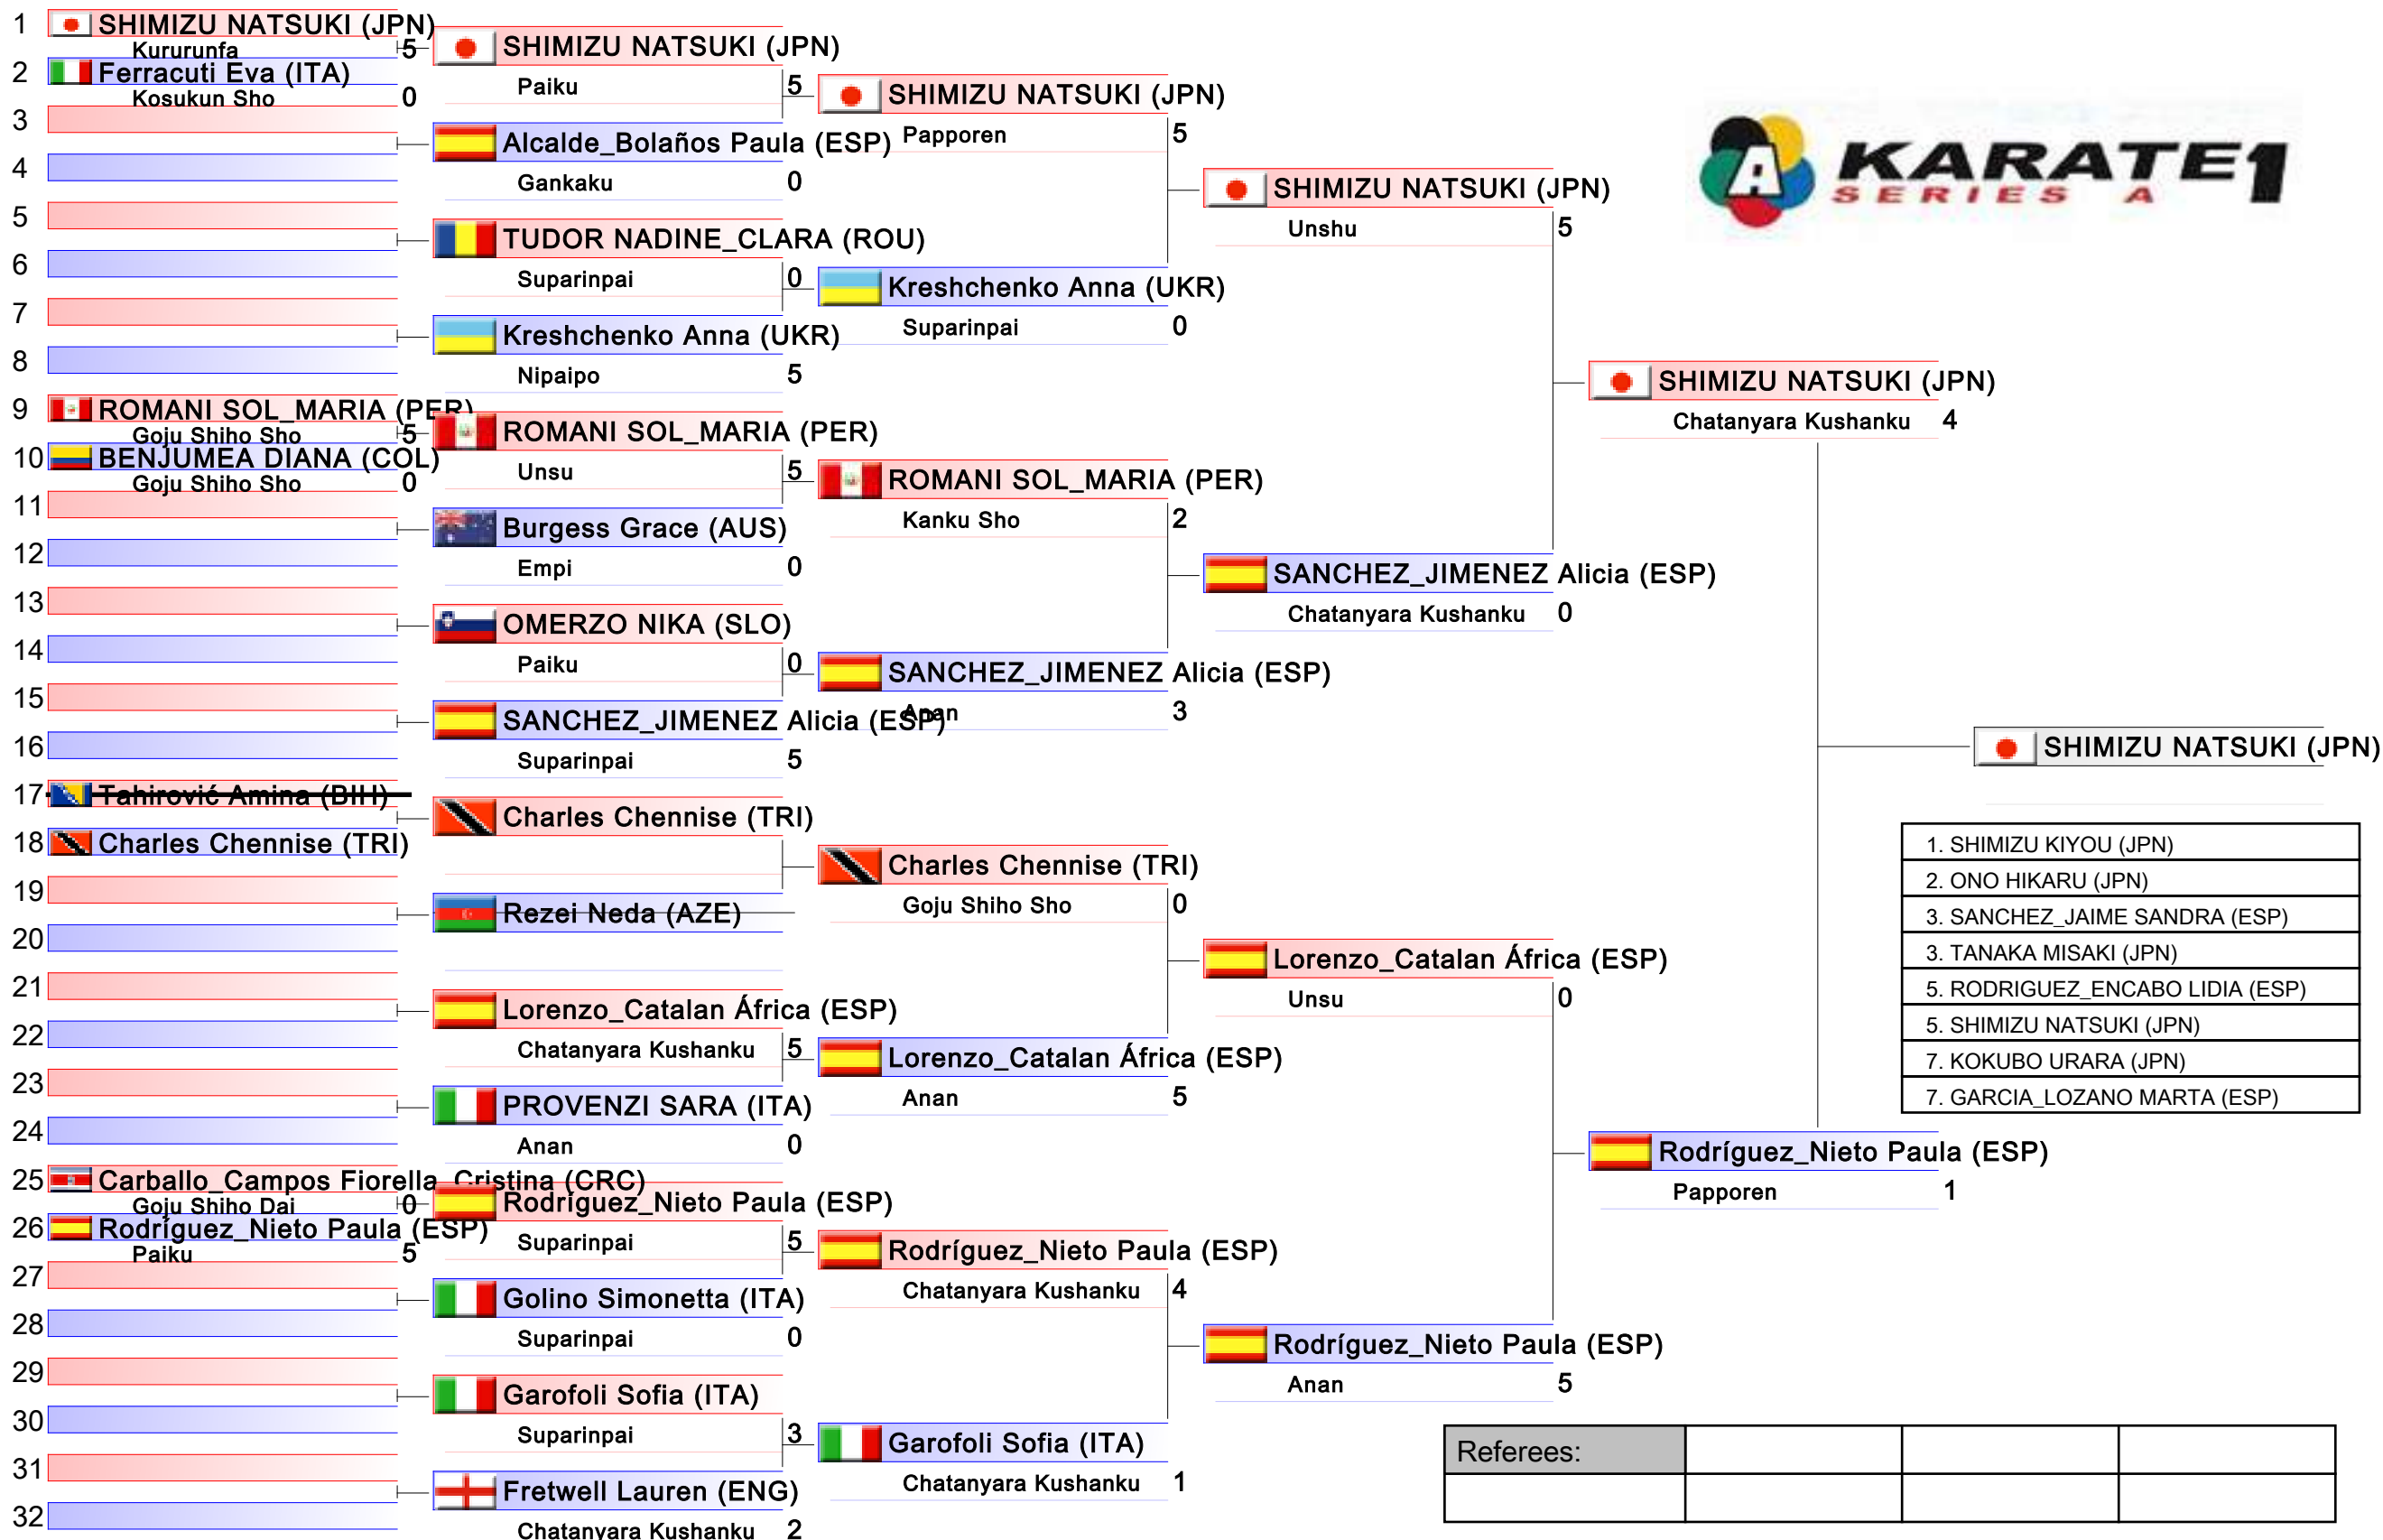

# Female Kata

Karate1 Series A - Guadalajara 2018, Guadalajara, ESP

Tatami

Pool  
1/8

Referees:			

# Female Kata

Karate1 Series A - Guadalajara 2018, Guadalajara, ESP

Tatami

Pool  
2/8

1. SHIMIZU KIYOU (JPN)
2. ONO HIKARU (JPN)
3. SANCHEZ_JAIME SANDRA (ESP)
3. TANAKA MISAKI (JPN)
5. RODRIGUEZ_ENCABO LIDIA (ESP)
5. SHIMIZU NATSUKI (JPN)
7. KOKUBO URARA (JPN)
7. GARCIA_LOZANO MARTA (ESP)