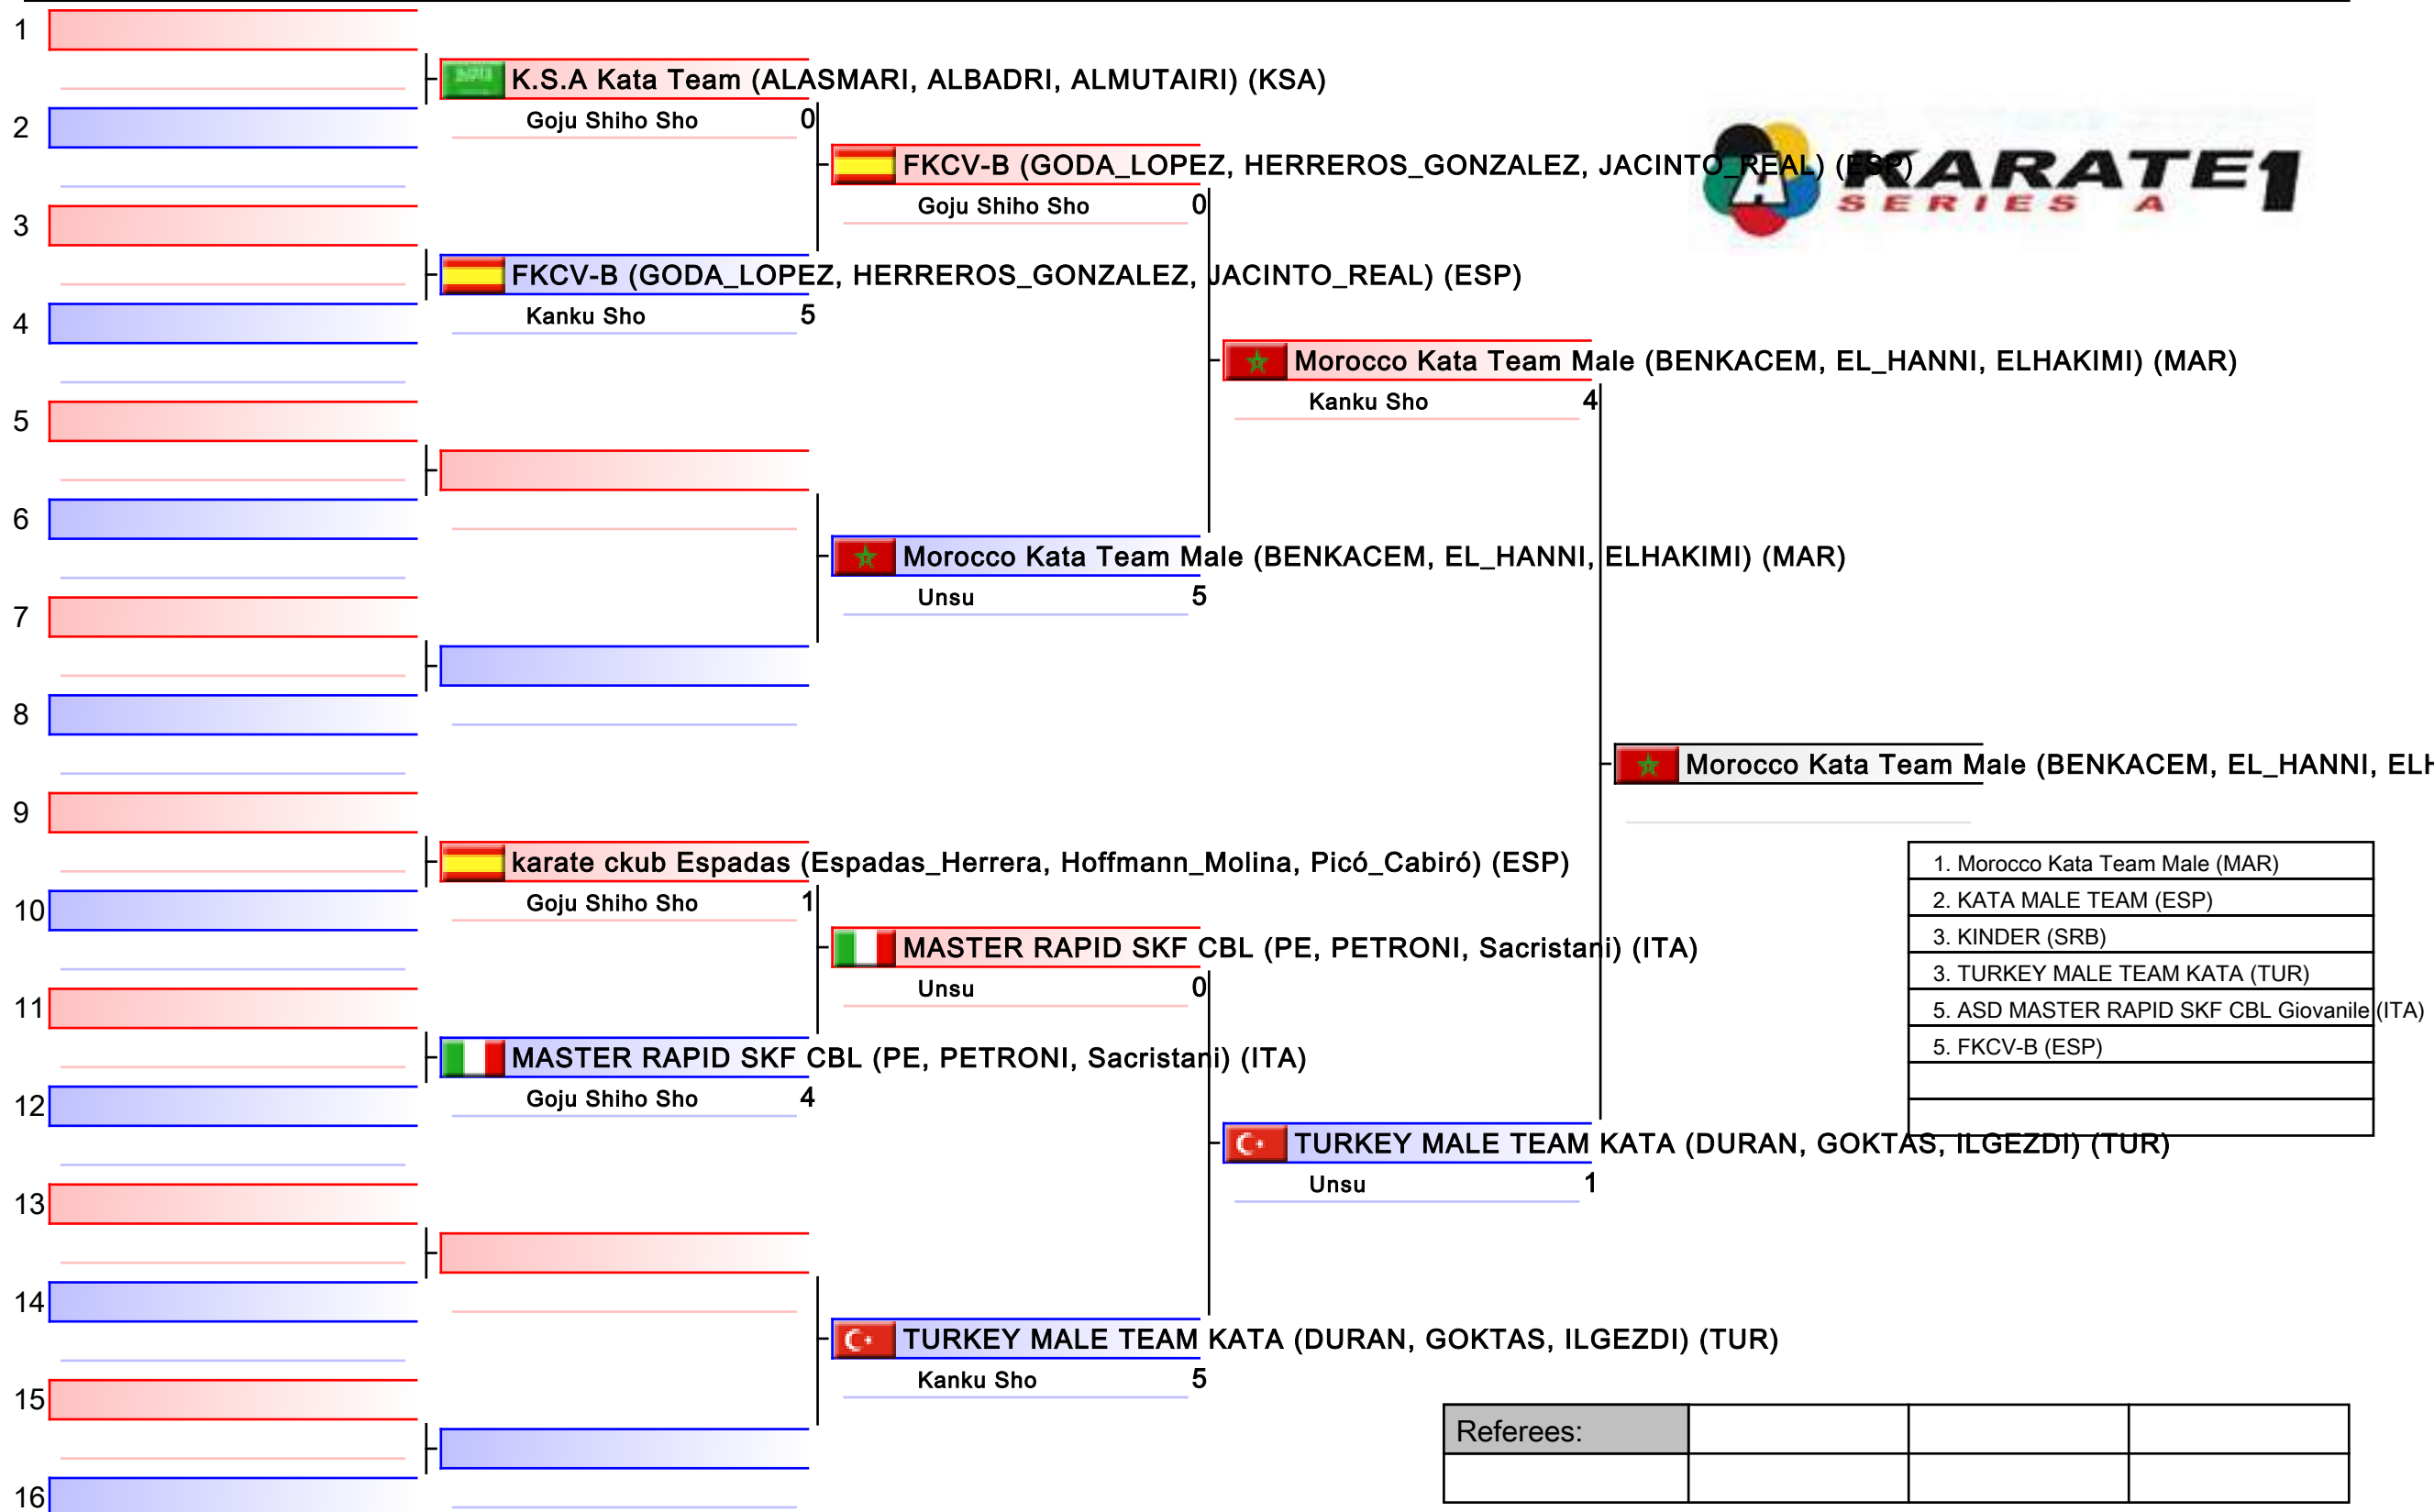

# Male Team Kata

Karate1 Series A - Guadalajara 2018, Guadalajara, ESP

Tatami

Pool  
1/2

1. Morocco Kata Team Male (MAR)
2. KATA MALE TEAM (ESP)
3. KINDER (SRB)
3. TURKEY MALE TEAM KATA (TUR)
5. ASD MASTER RAPID SKF CBL Giovanile (ITA)
5. FKCV-B (ESP)