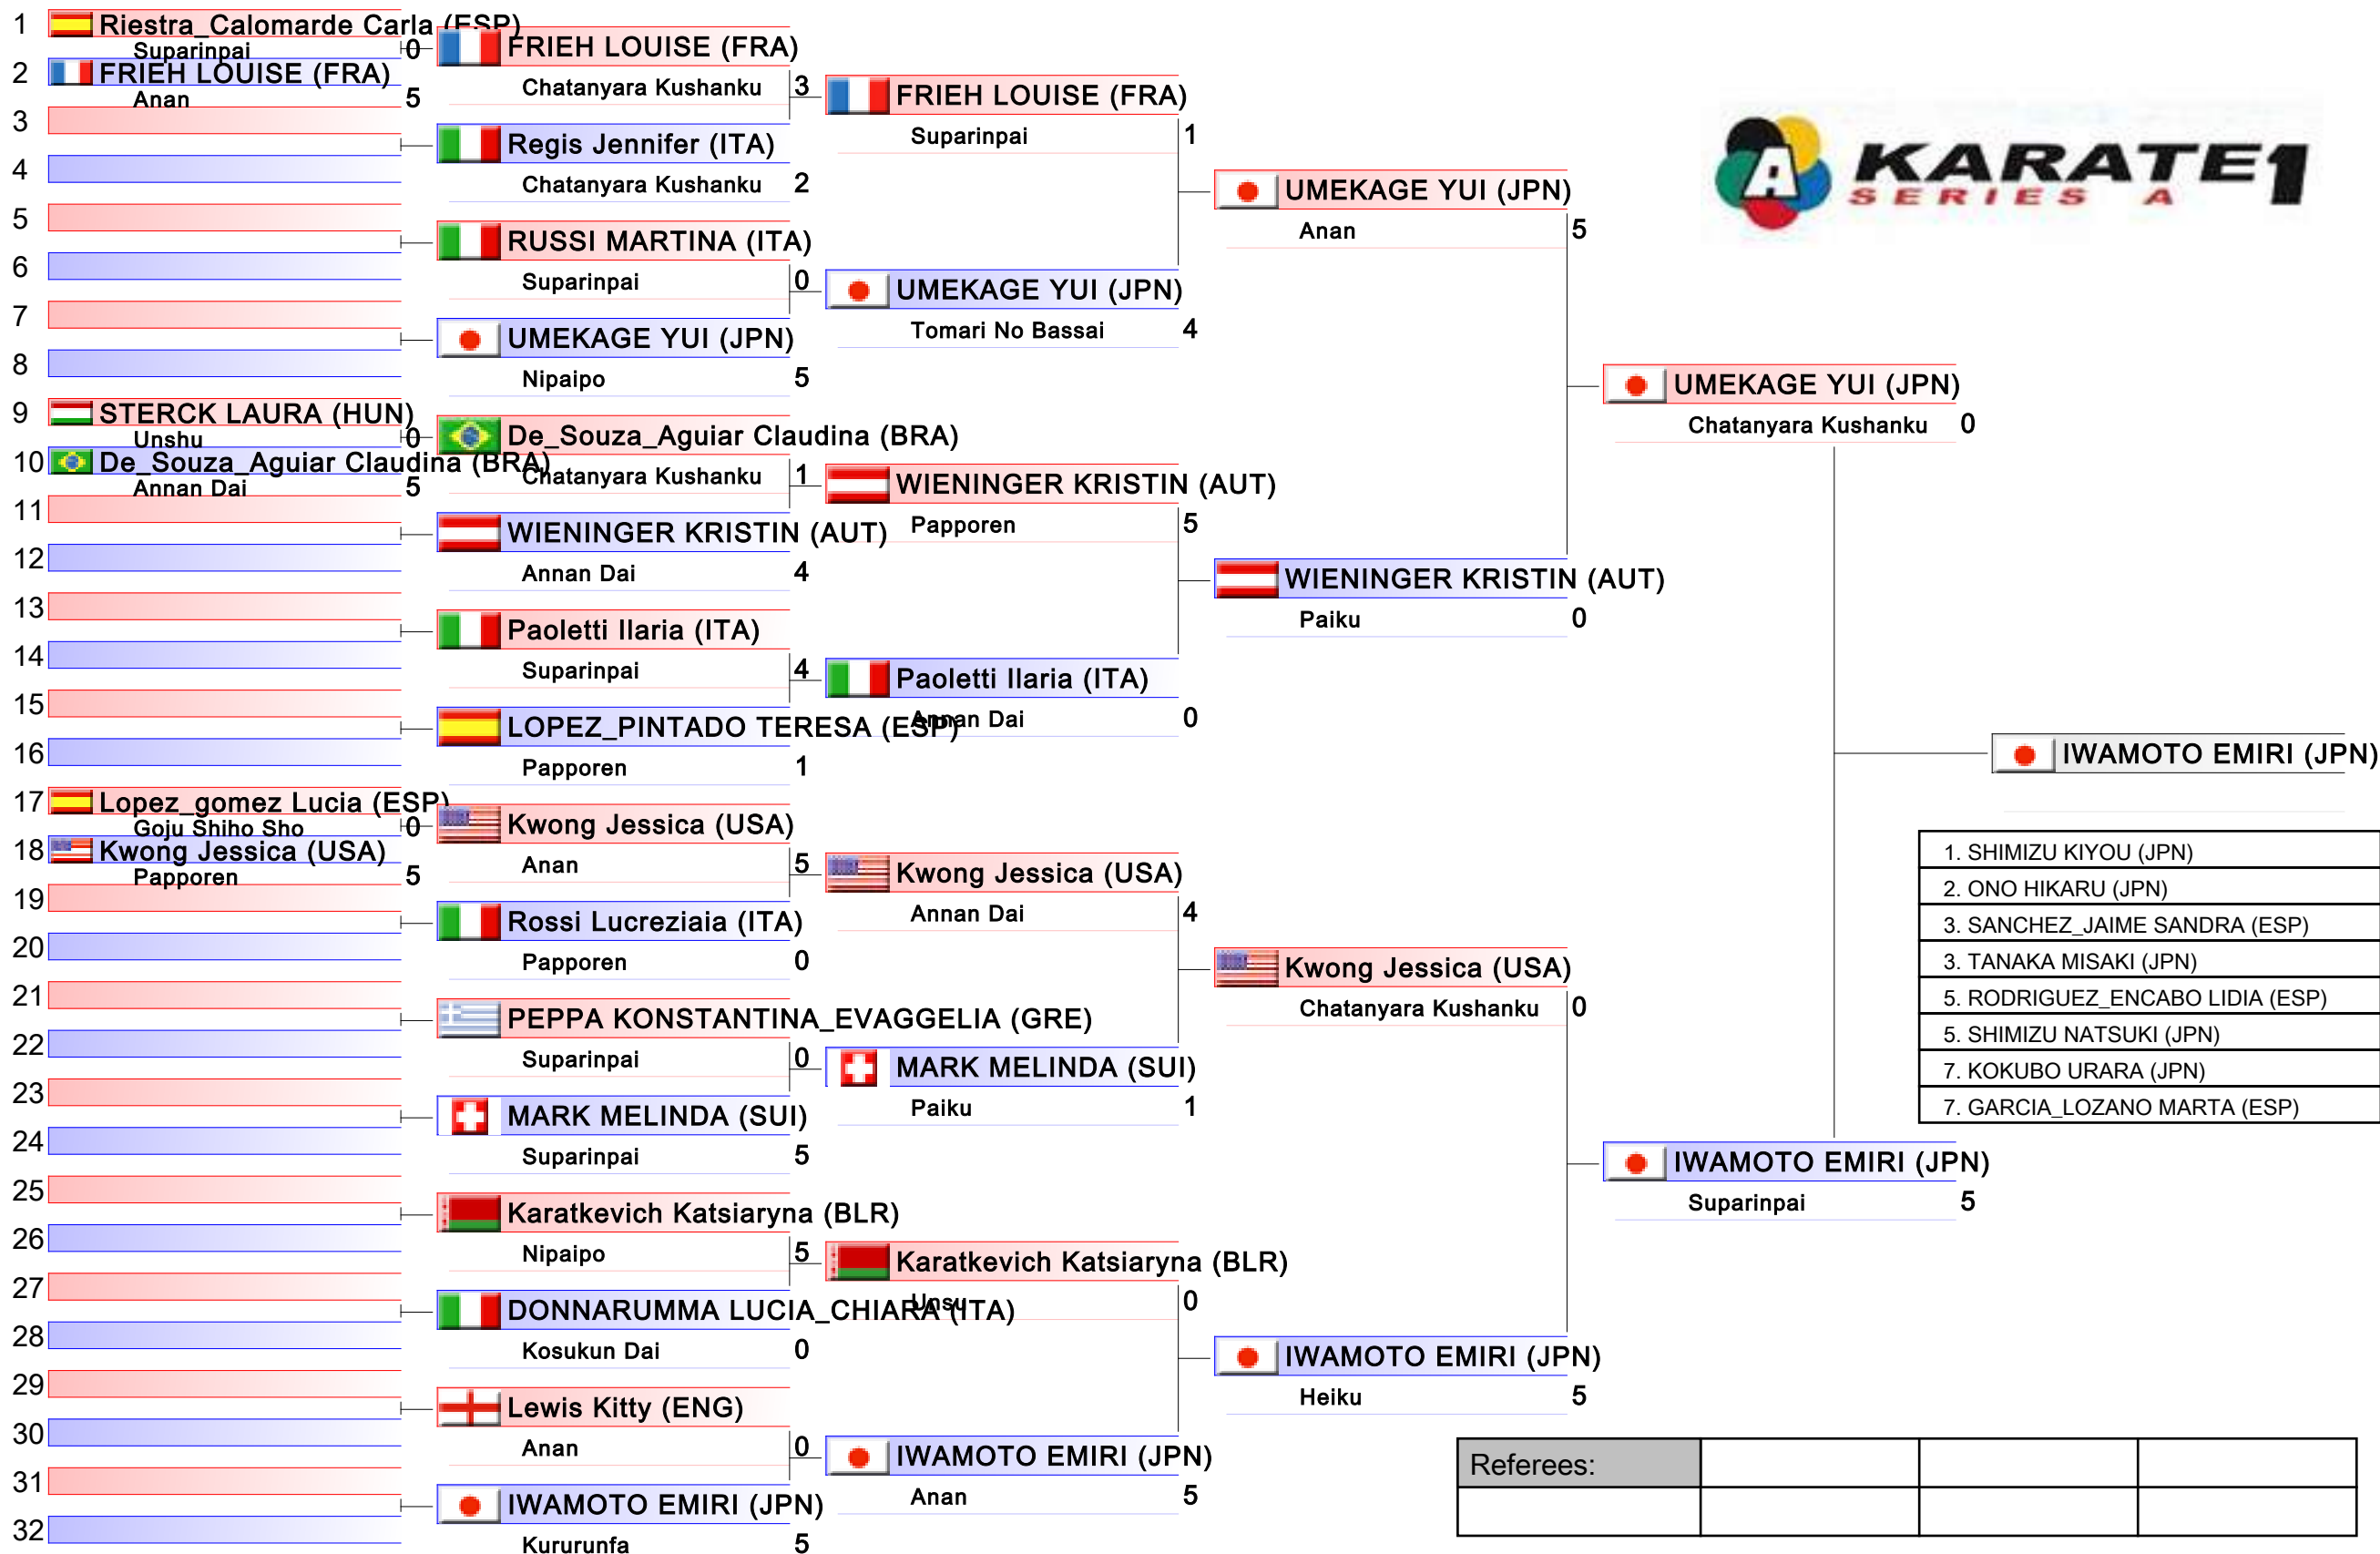

# Female Kata

Karate1 Series A - Guadalajara 2018, Guadalajara, ESP

Tatami

Pool  
1/8

Referees:			

# Female Kata

Karate1 Series A - Guadalajara 2018, Guadalajara, ESP

Tatami

Pool  
2/8

1. SHIMIZU KIYOU (JPN)
2. ONO HIKARU (JPN)
3. SANCHEZ_JAIME SANDRA (ESP)
3. TANAKA MISAKI (JPN)
5. RODRIGUEZ_ENCABO LIDIA (ESP)
5. SHIMIZU NATSUKI (JPN)
7. KOKUBO URARA (JPN)
7. GARCIA_LOZANO MARTA (ESP)