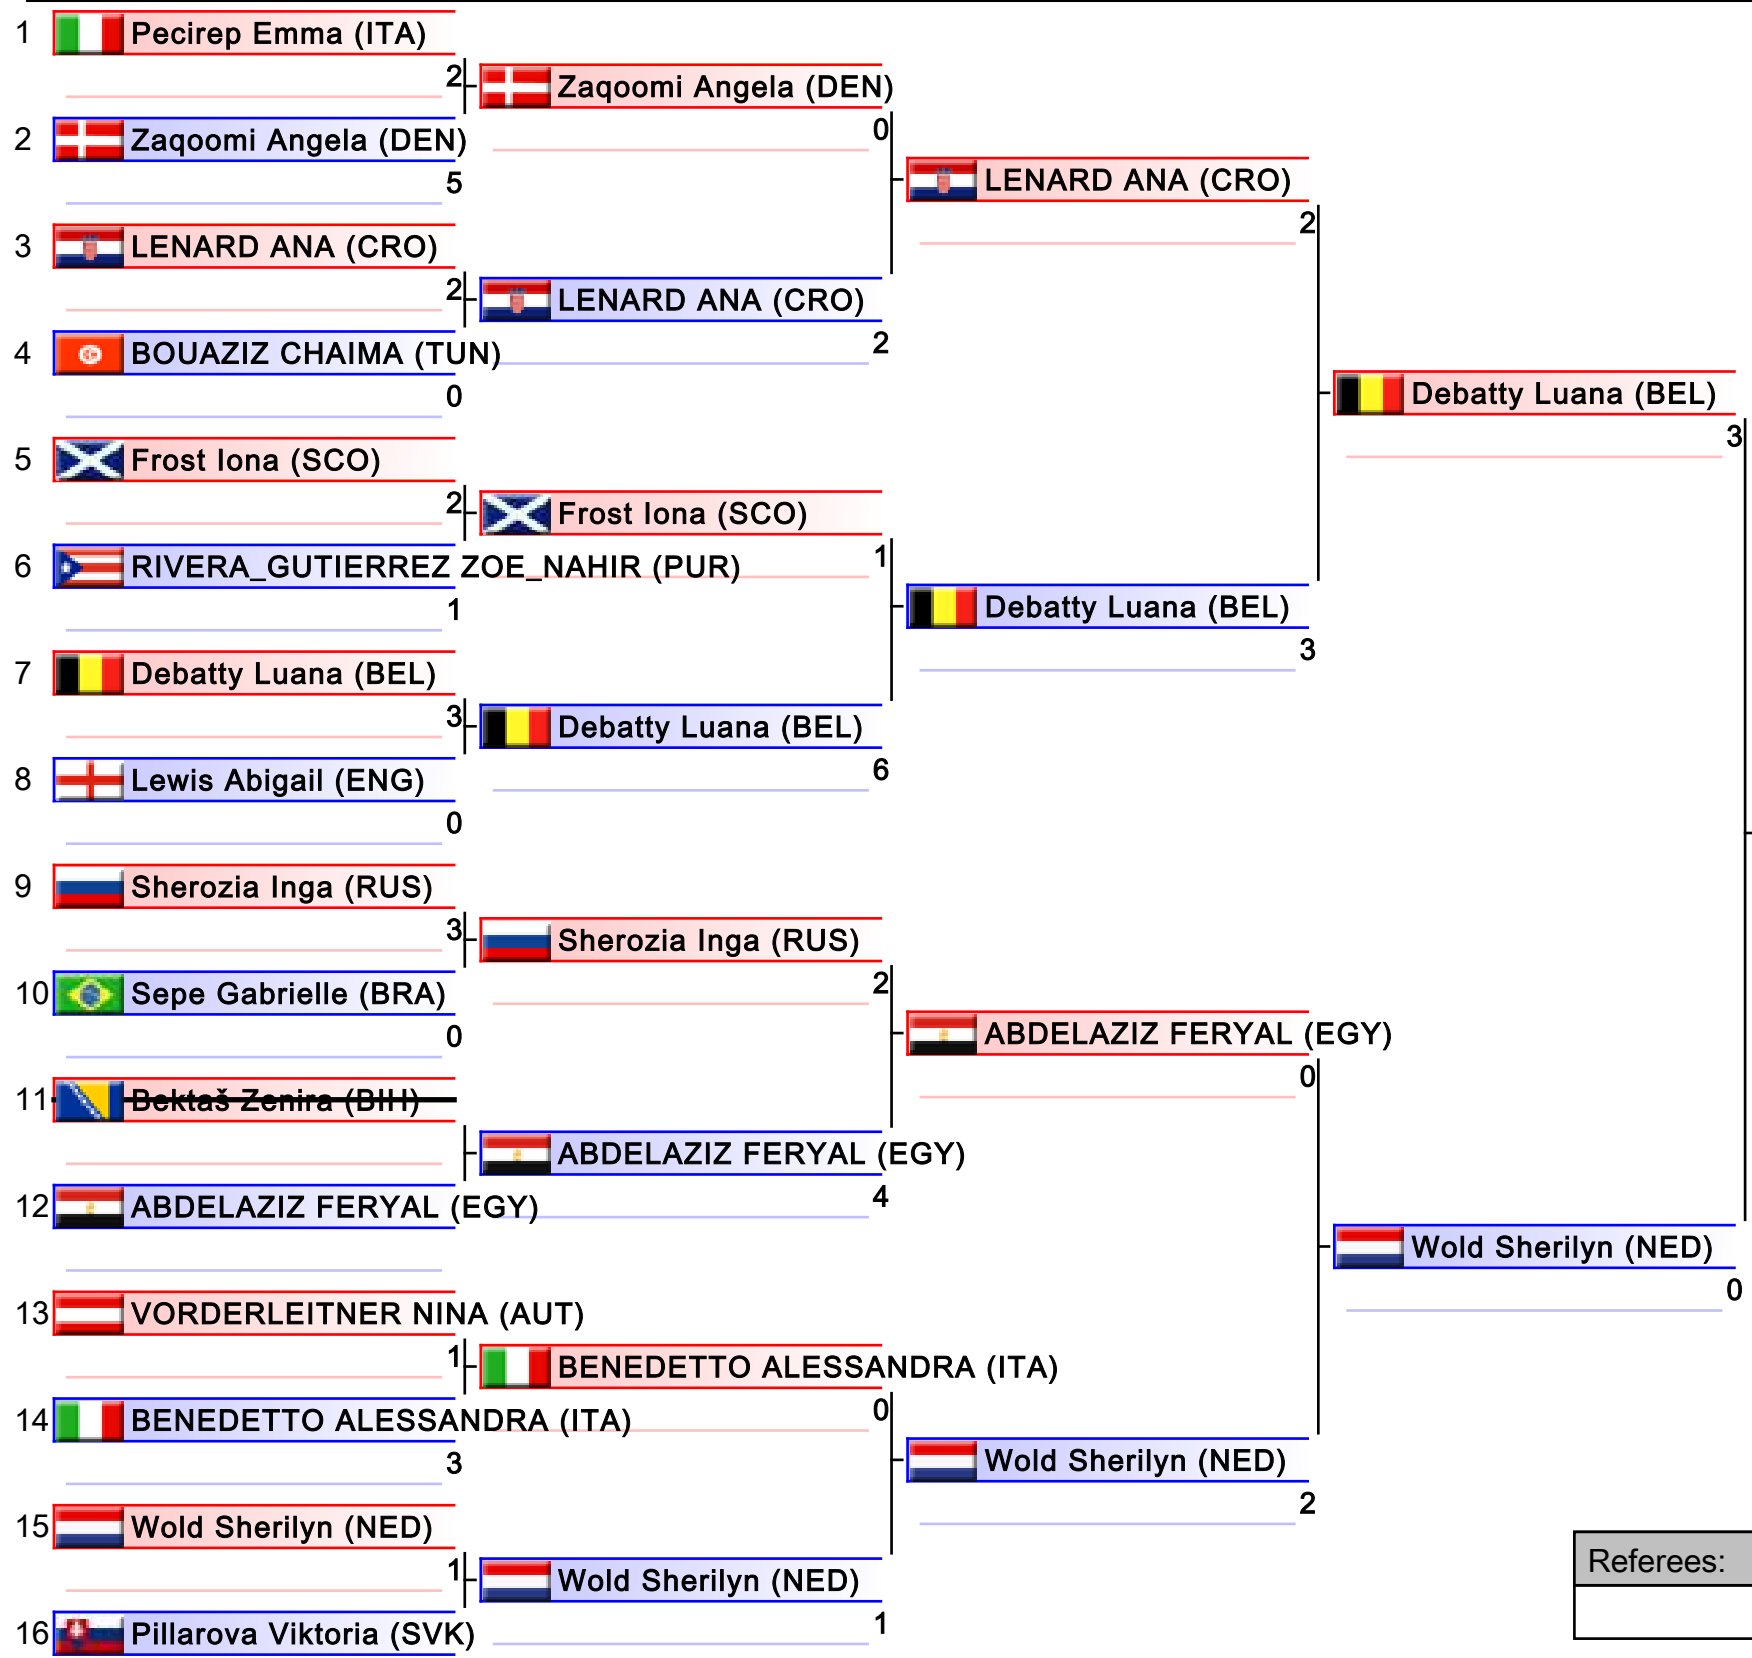

1. Debatty Luana (BEL)
2. Pedersen Katrine (DEN)
3. LENARD ANA (CRO)
3. KIKUCHI MIZUKI (JPN)
5. SUZUKI MAYA (JPN)
5. Cvrkota Sanja (SRB)
7. Wold Sherilyn (NED)
7. Bonjour Pauline (SUI)

Referees: