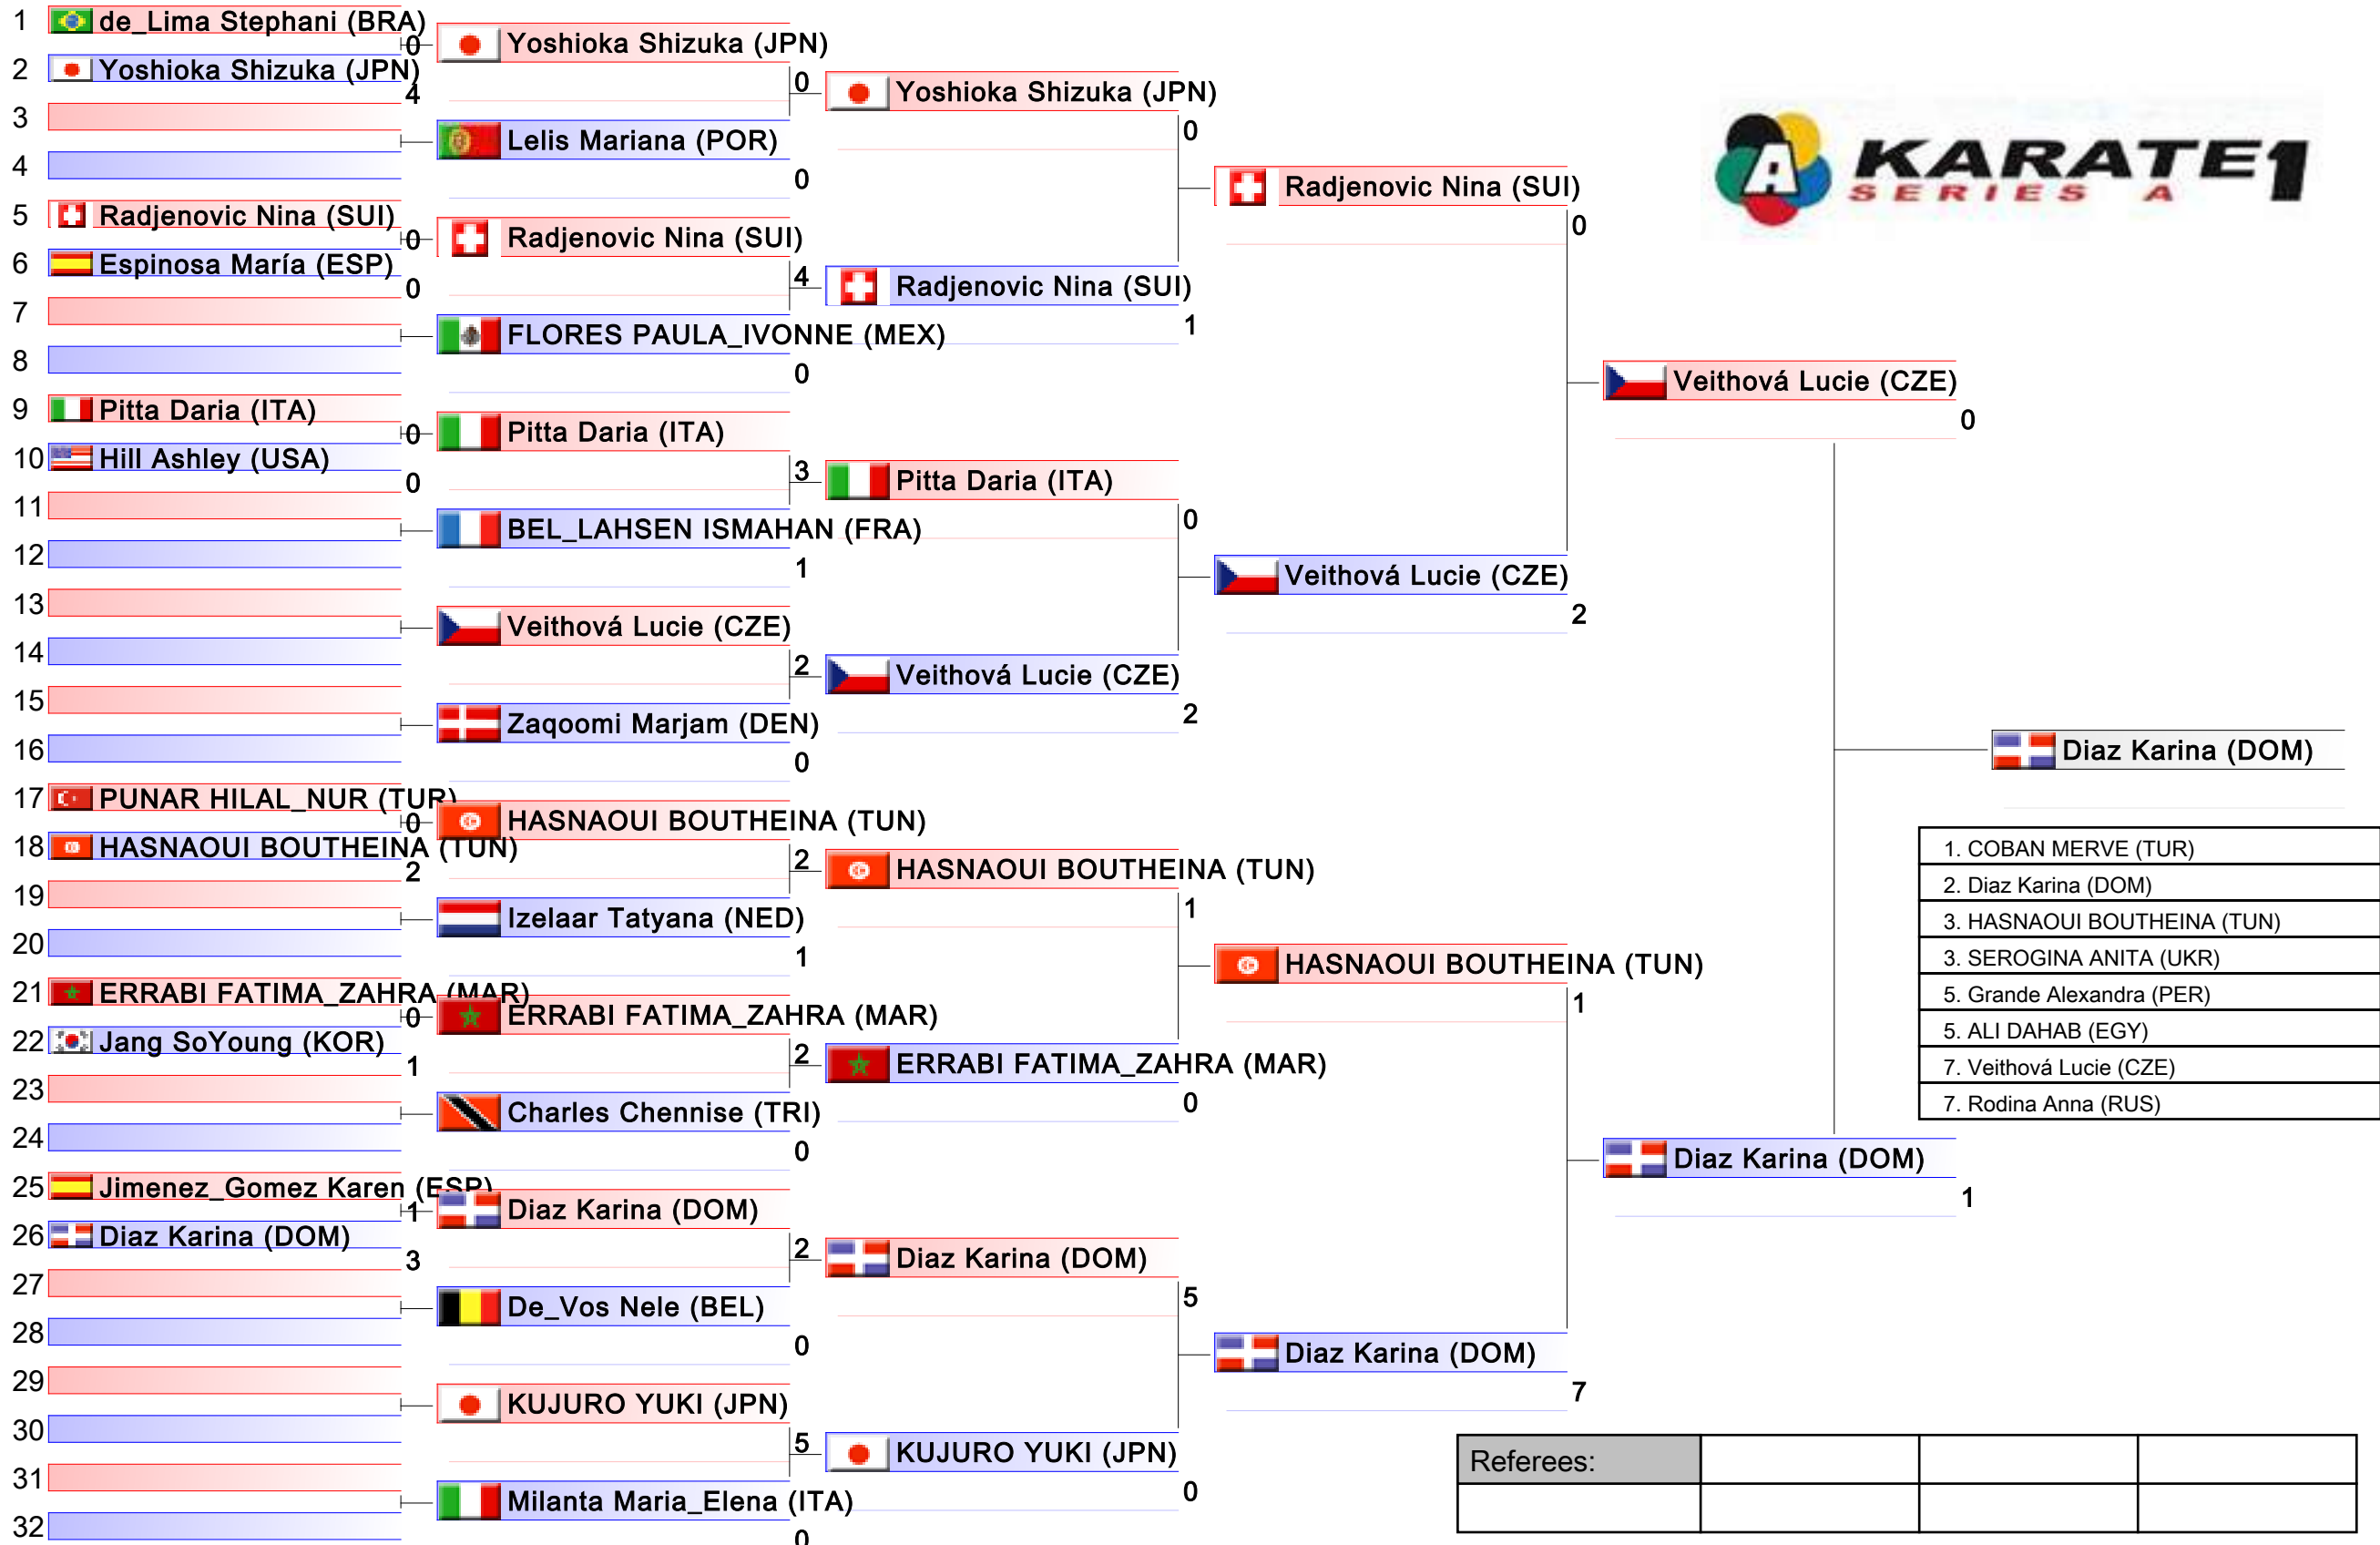

# Female Kumite -61 Kg

Karate1 Series A - Guadalajara 2018, Guadalajara, ESP

Tatami Pool 3/4

1. COBAN MERVE (TUR)
2. Diaz Karina (DOM)
3. HASNAOUI BOUTHEINA (TUN)
3. SEREGINA ANITA (UKR)
5. Grande Alexandra (PER)
5. ALI DAHAB (EGY)
7. Veithová Lucie (CZE)
7. Rodina Anna (RUS)