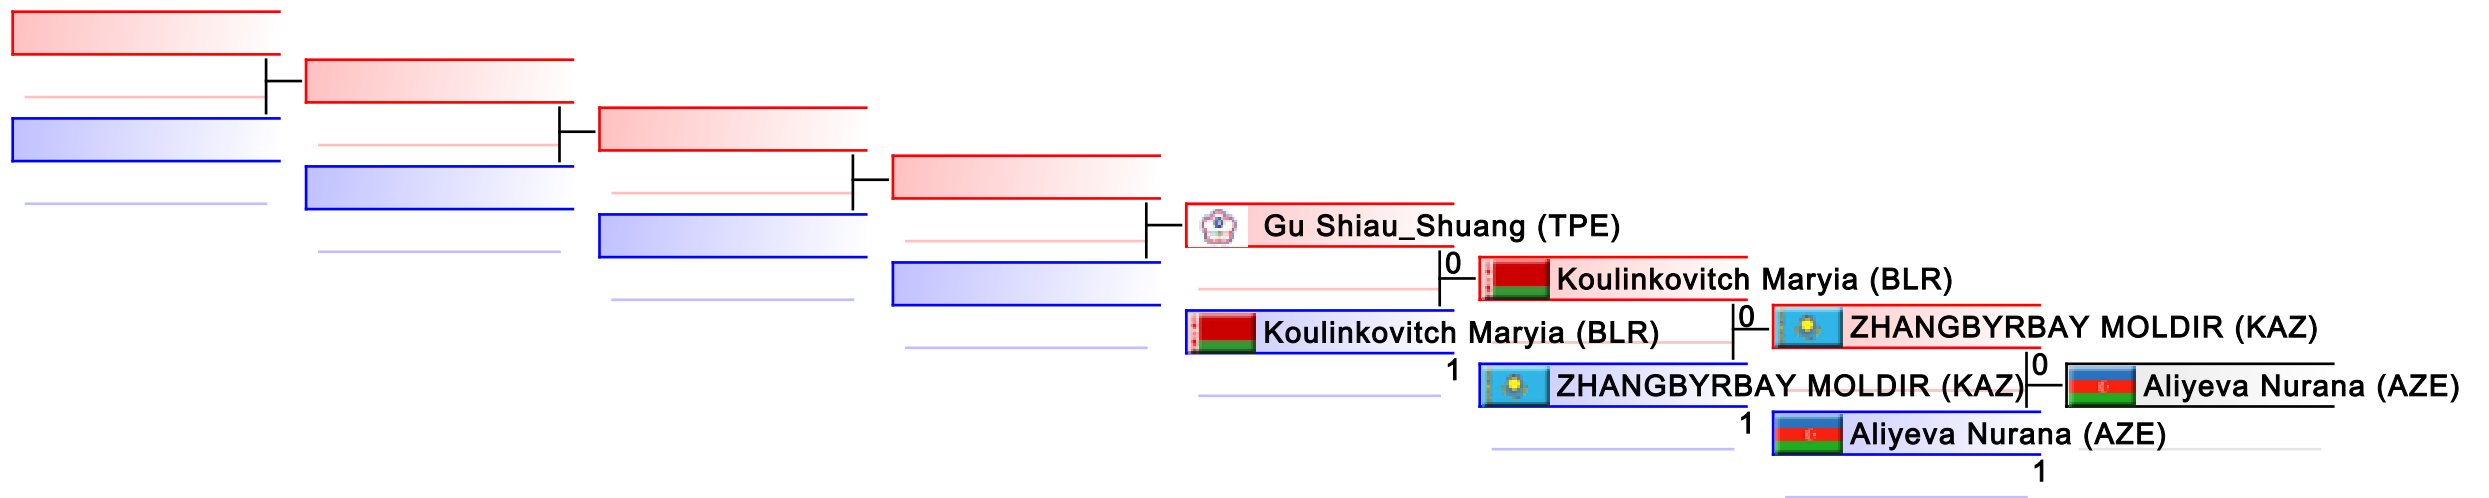

REPECHAGE: (1,2,3,4)