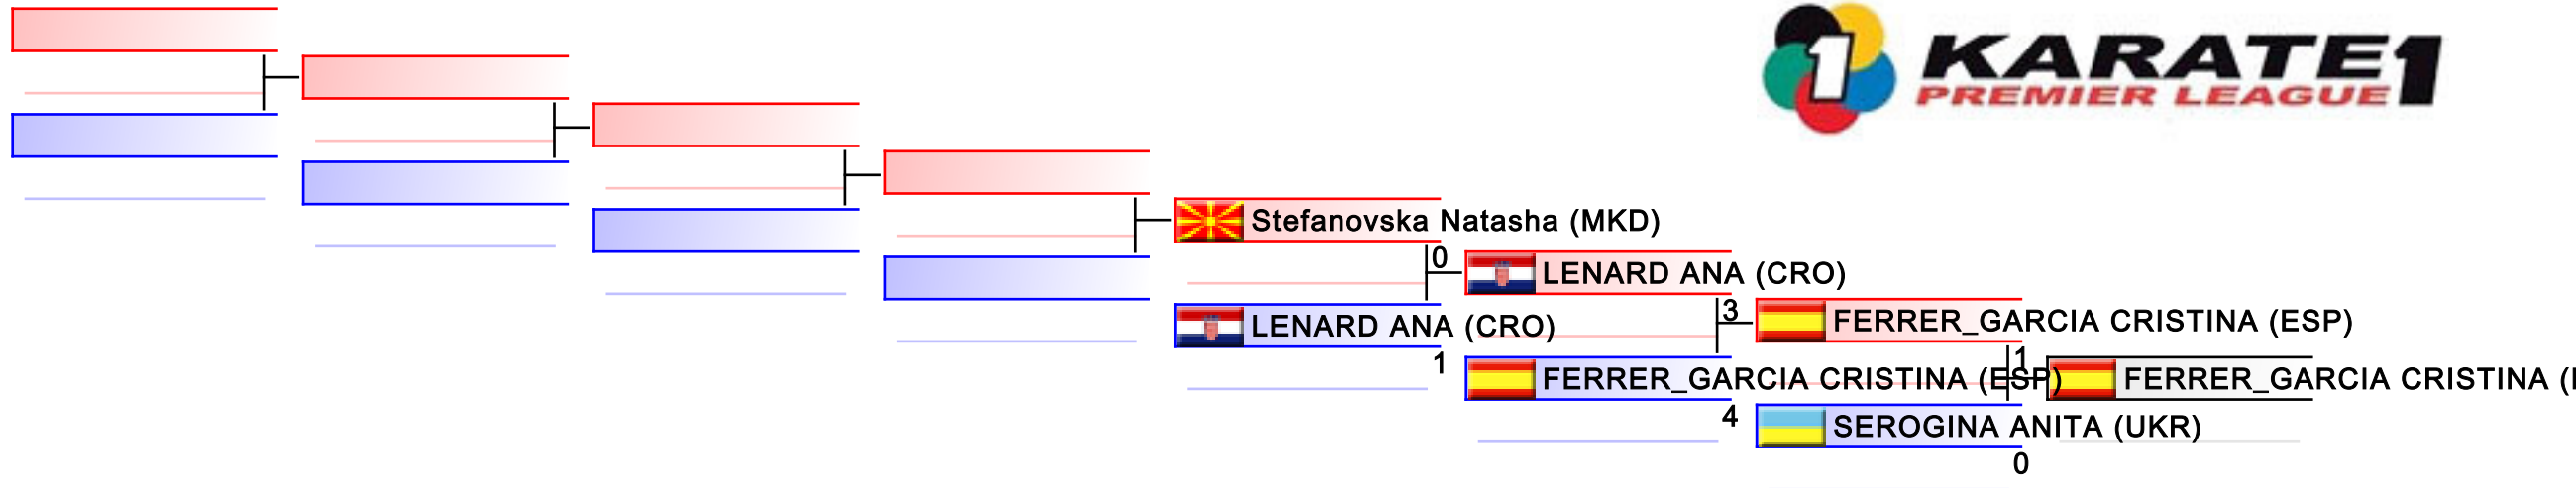

REPECHAGE: (1,2,3,4)

Referees:							
-----------	--	--	--	--	--	--	--

**Female Kumite -68 Kg**  
 Karate1 Premier League - Dubai 2018

Tatami Pool  
 1,2,3,4

(c)sportdata GmbH & Co KG 2000-2018(2018-02-18 17:03) -WKF Approved- v 9.6.2 build 1 License: SDIL Sportdata Poland (expire 2018-12-31)