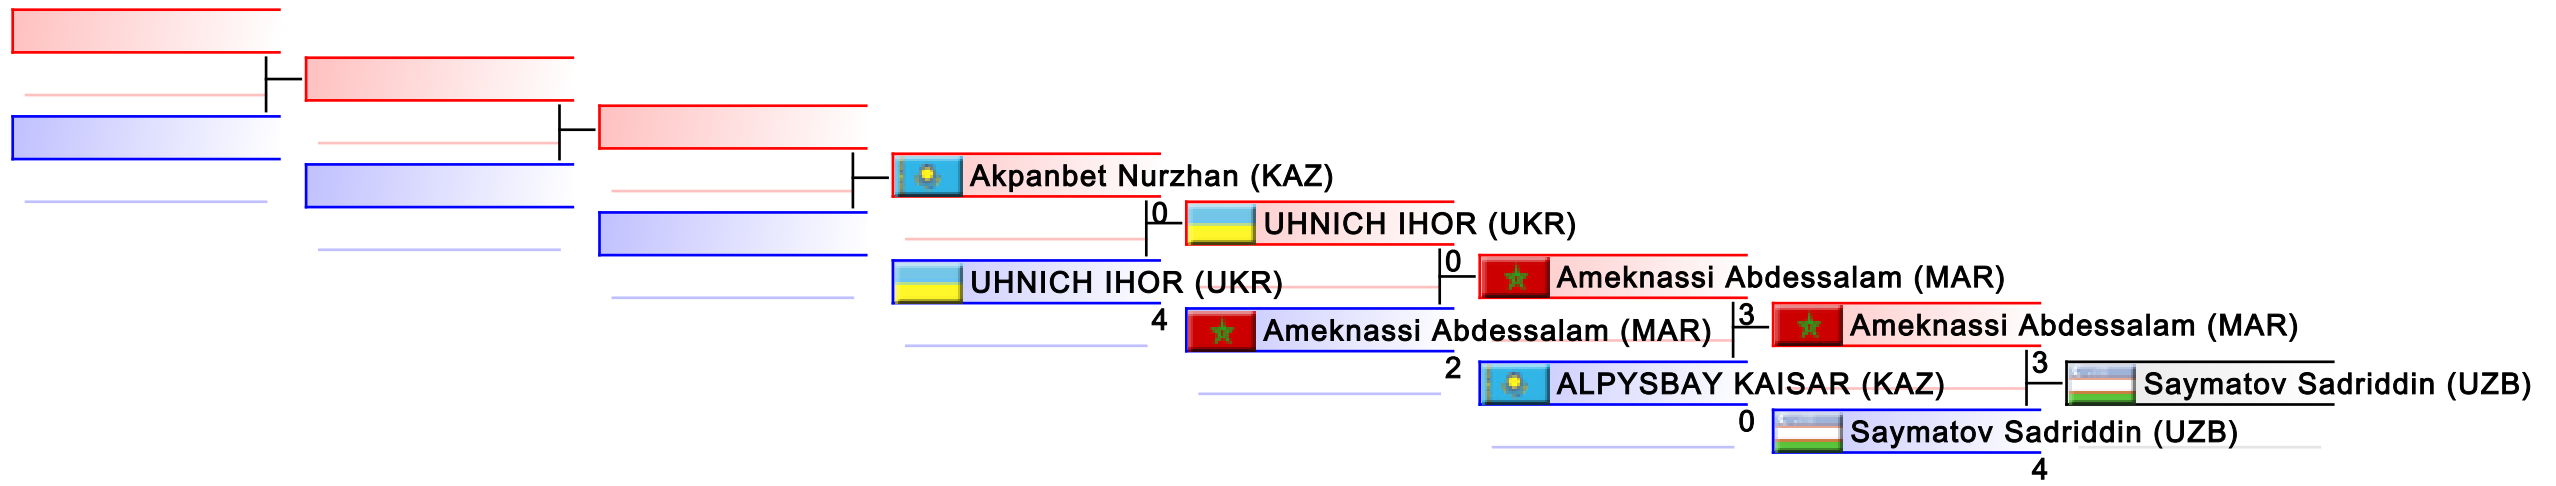

REPECHAGE: (1,2,3,4)