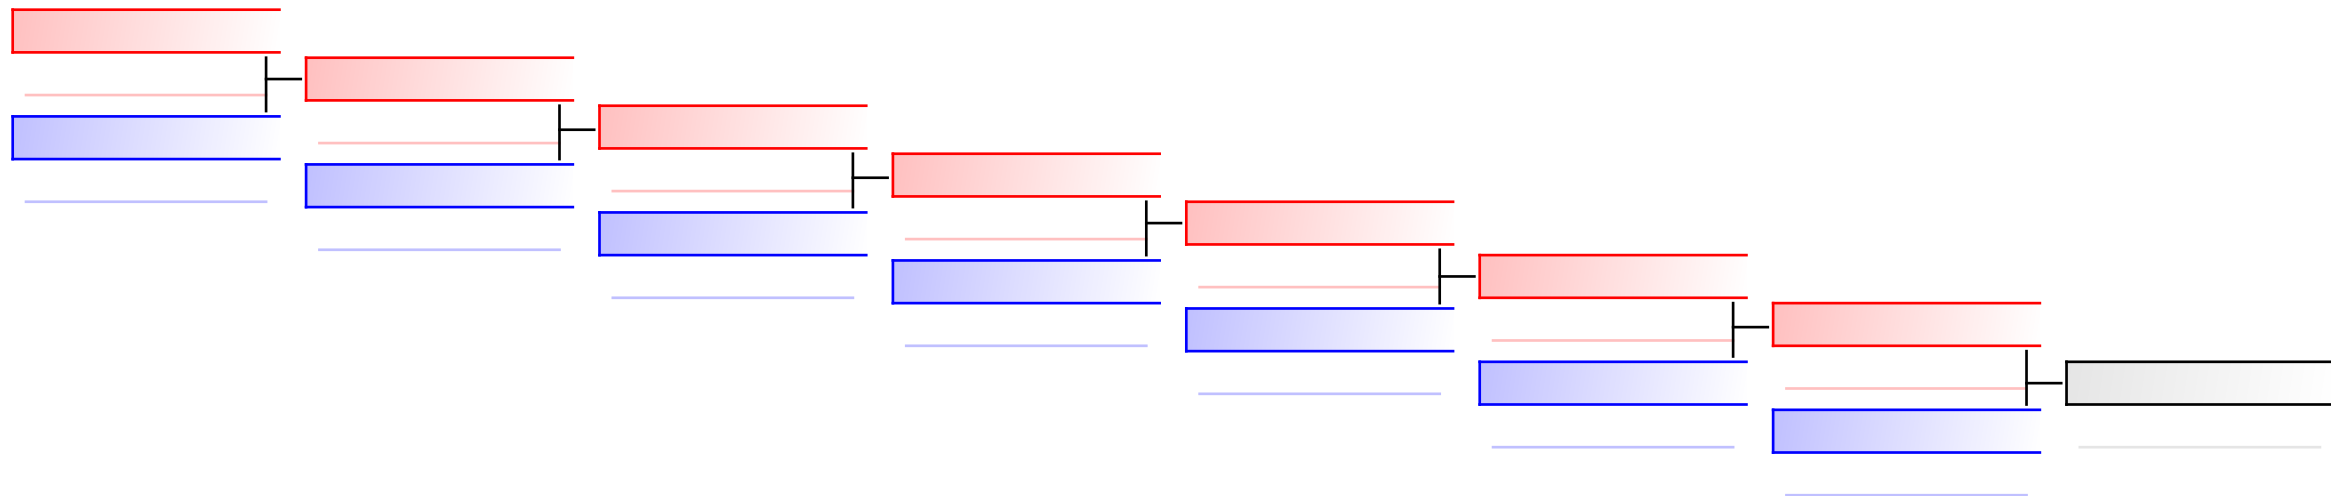

REPECHAGE: (3,4)