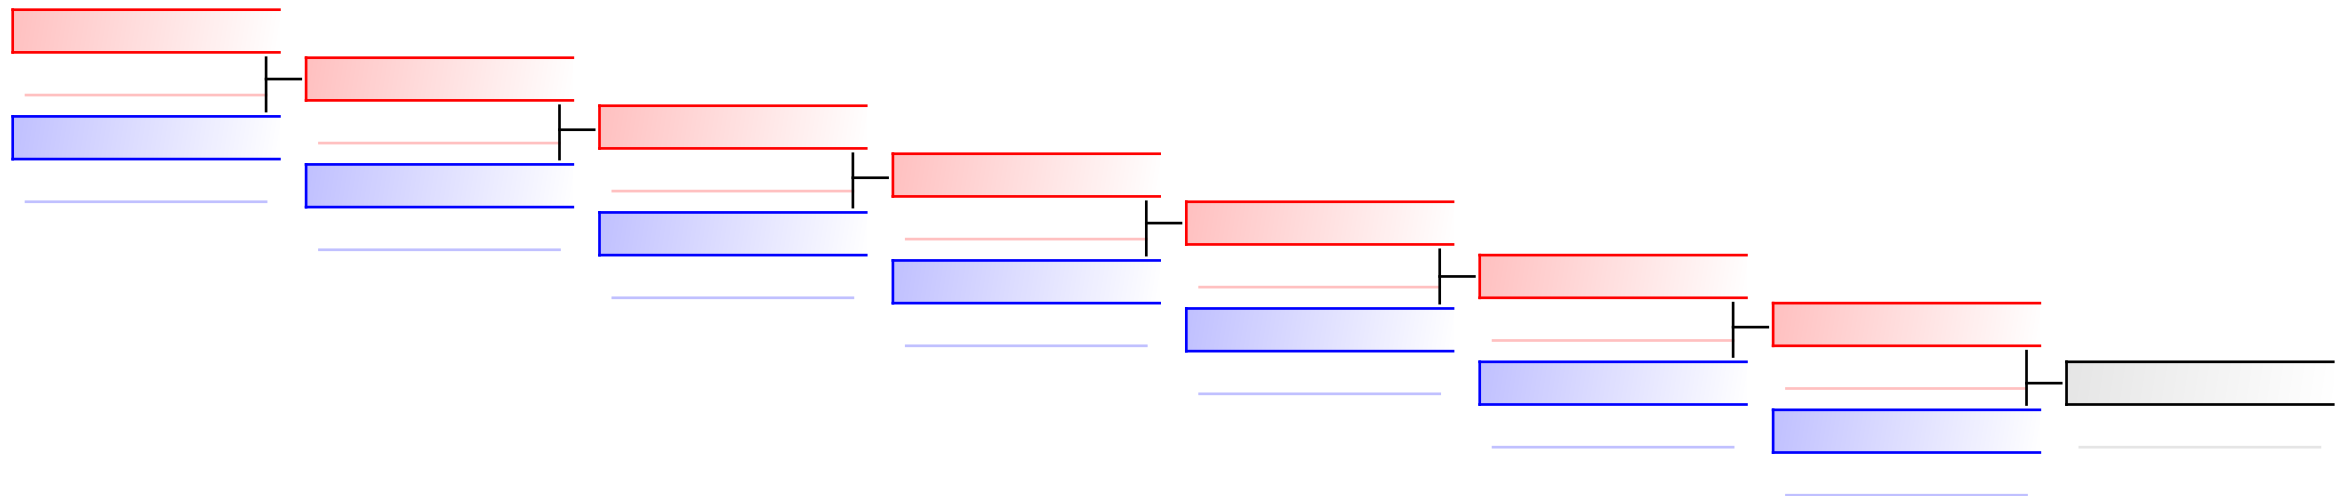

REPECHAGE: (1,2)