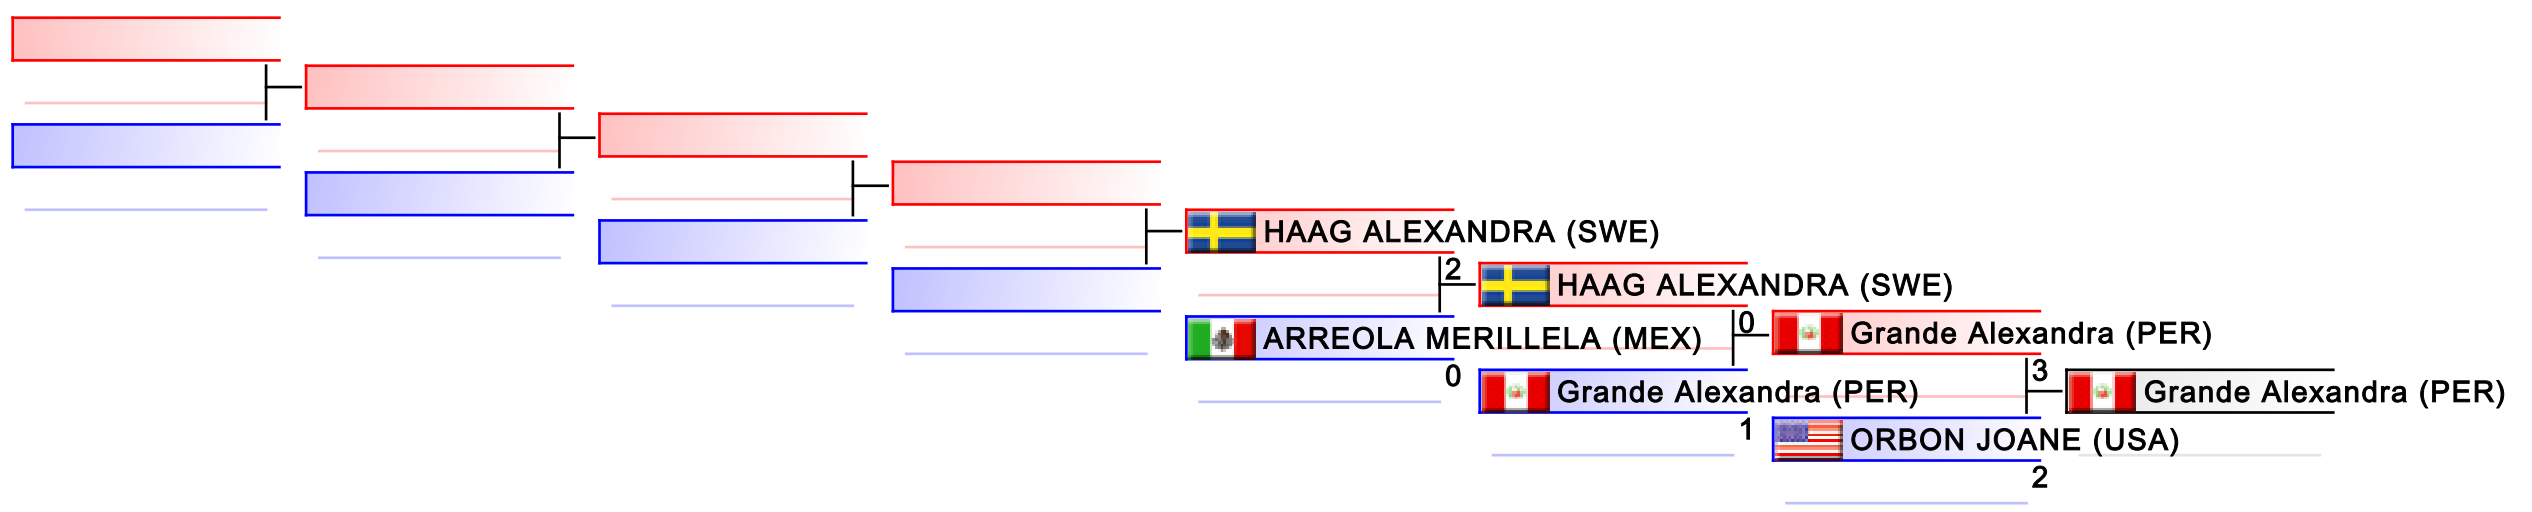

REPECHAGE: (1,2,3,4)

Referees:							
-----------	--	--	--	--	--	--	--

**Female Kumite -68 Kg**  
 Karate1 Premier League - Dubai 2018

Tatami Pool  
 1,2,3,4

(c)sportdata GmbH & Co KG 2000-2018(2018-02-18 17:03) -WKF Approved- v 9.6.2 build 1 License: SDIL Sportdata Poland (expire 2018-12-31)