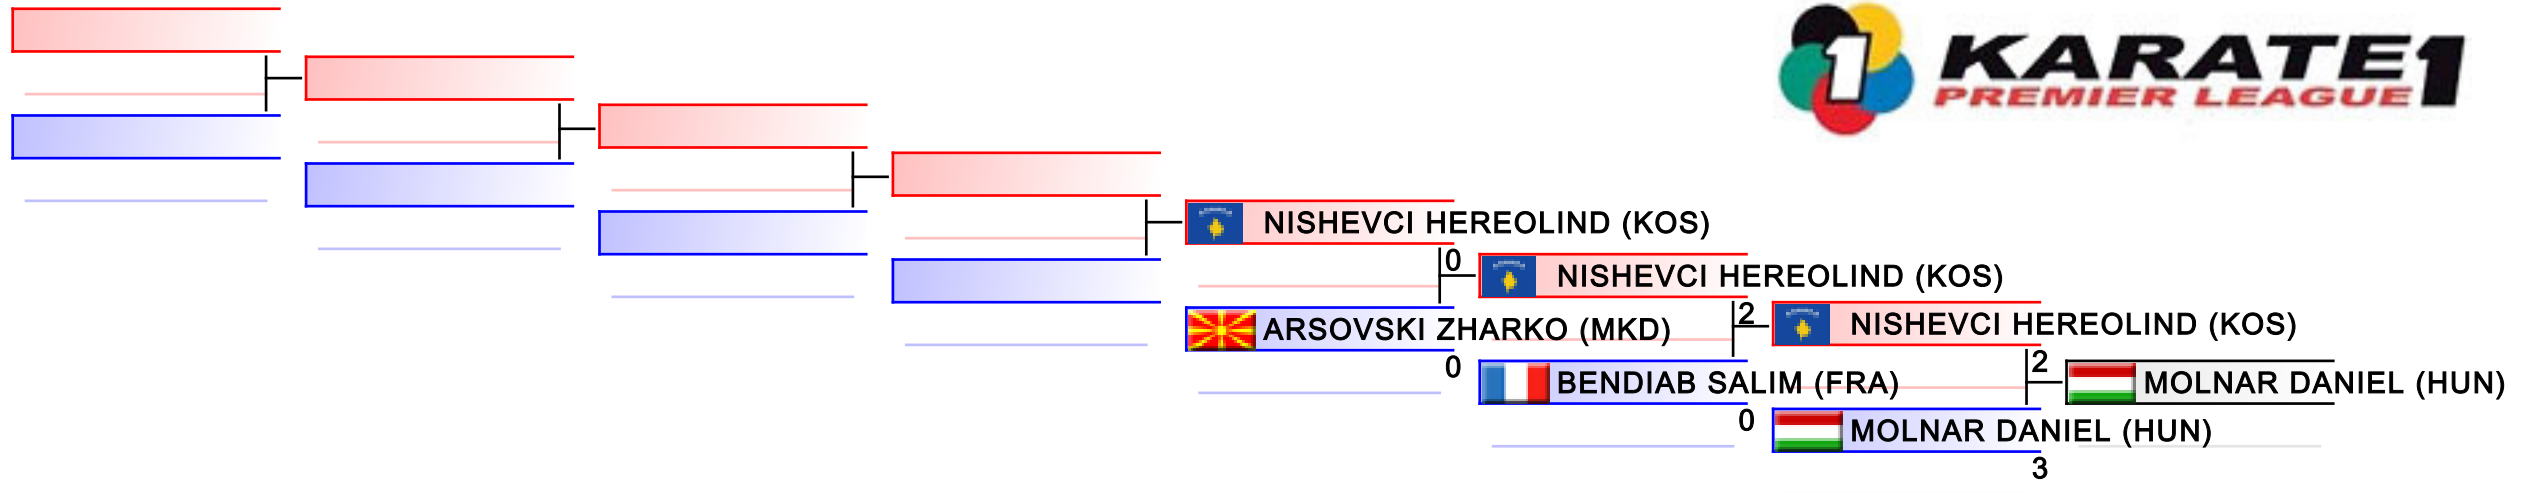

REPECHAGE: (1,2,3,4)

Referees: