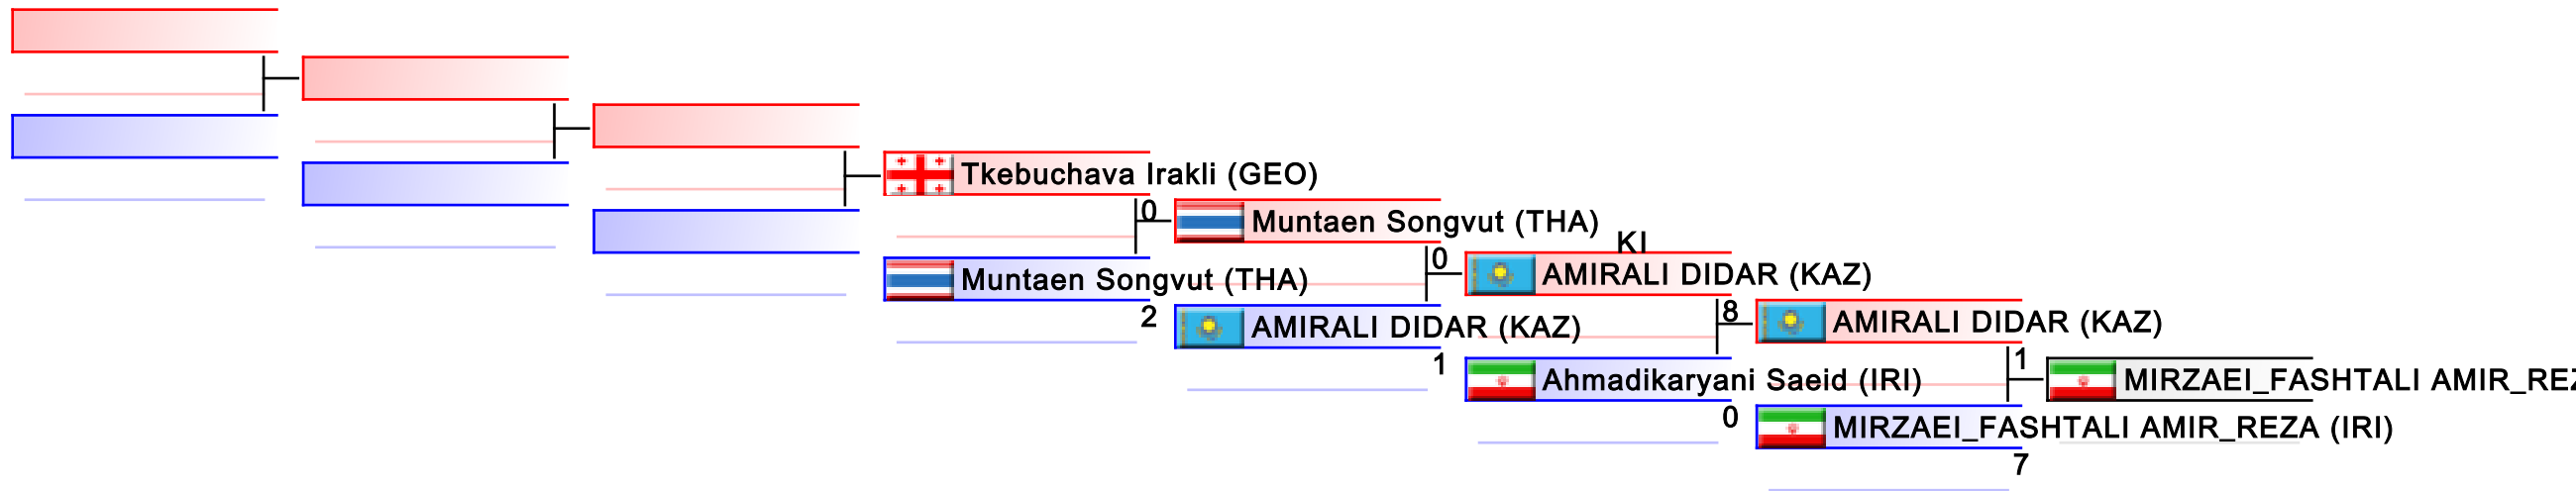

REPECHAGE: (1,2,3,4)