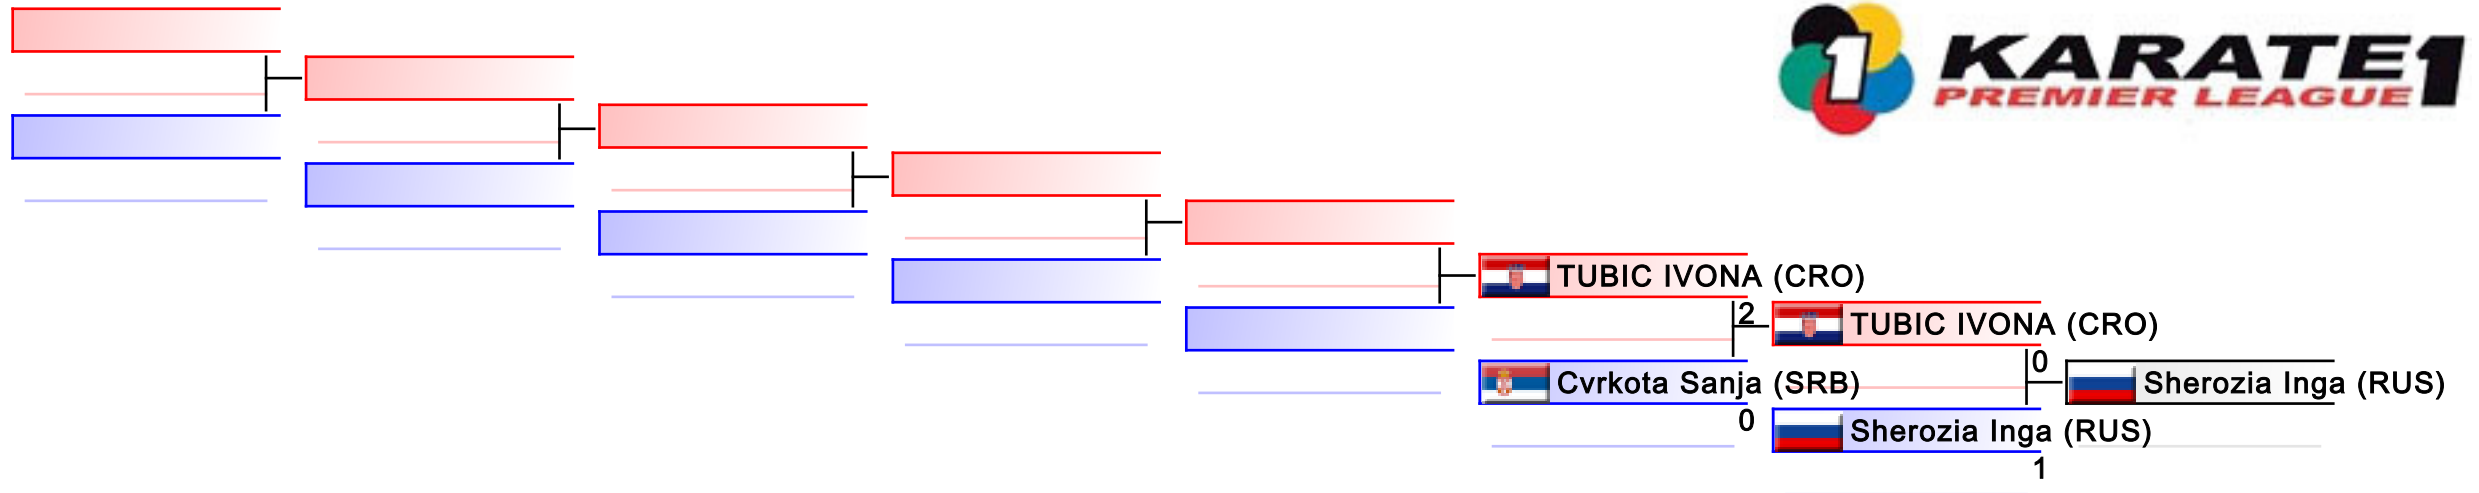

REPECHAGE: (1,2,3,4)

Referees:							
-----------	--	--	--	--	--	--	--

**Female Kumite -68 Kg**  
 Karate1 Premier League - Dubai 2018

Tatami Pool  
 1,2,3,4

(c)sportdata GmbH & Co KG 2000-2018(2018-02-18 17:03) -WKF Approved- v 9.6.2 build 1 License: SDIL Sportdata Poland (expire 2018-12-31)