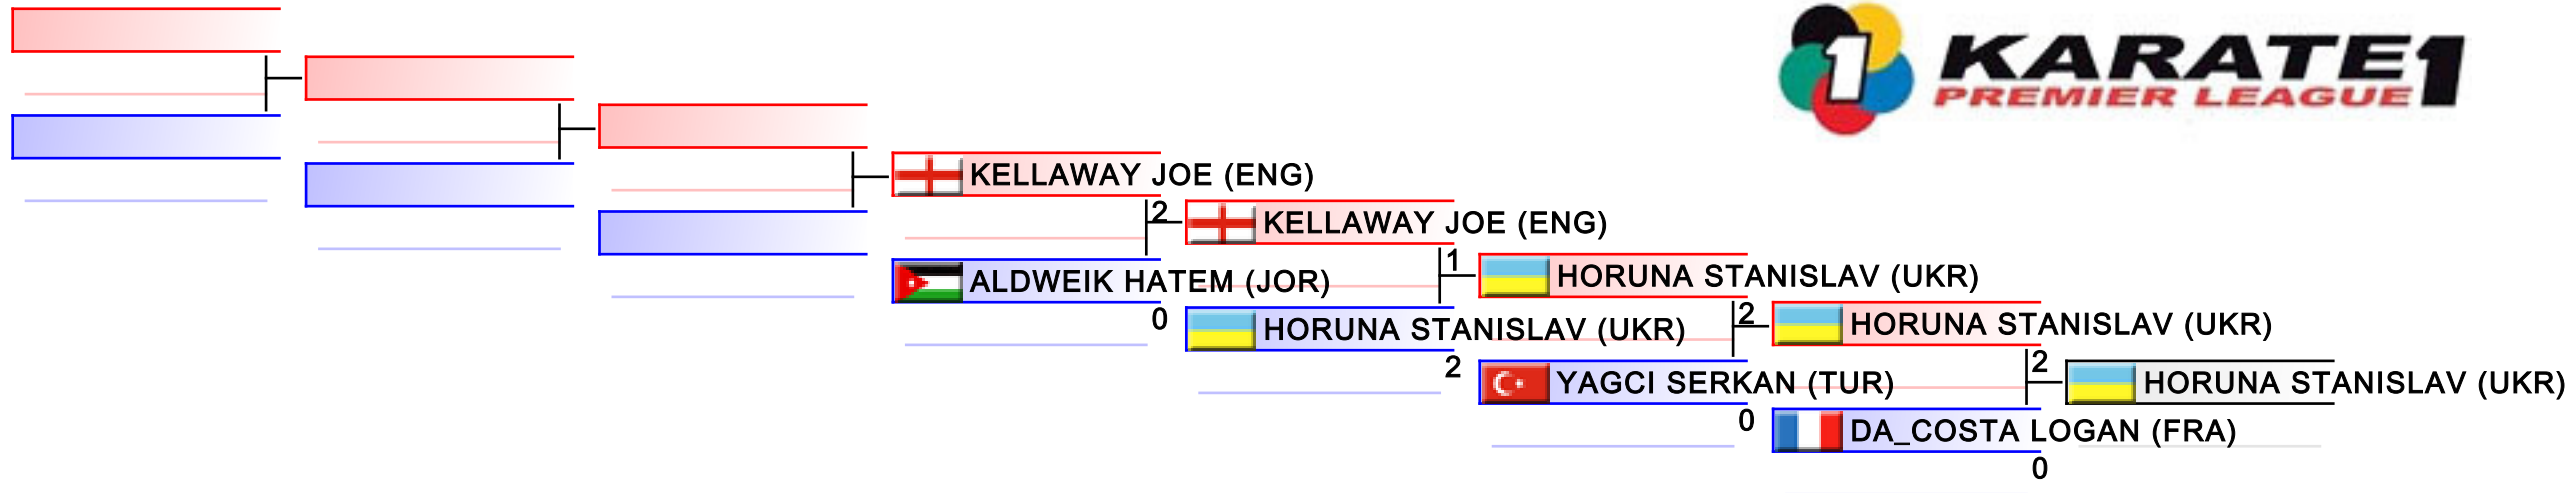

REPECHAGE: (1,2)

Referees: