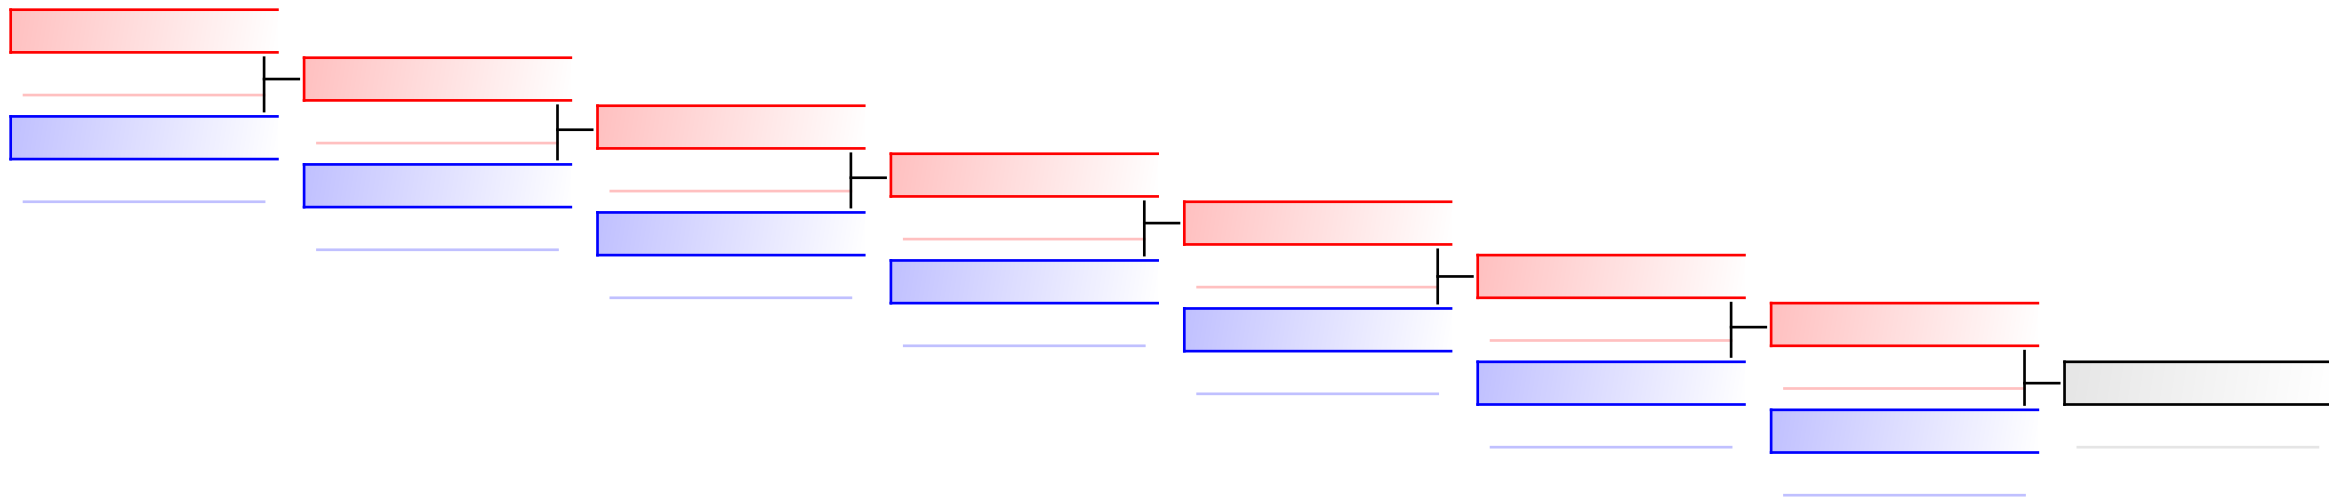

REPECHAGE: (1)