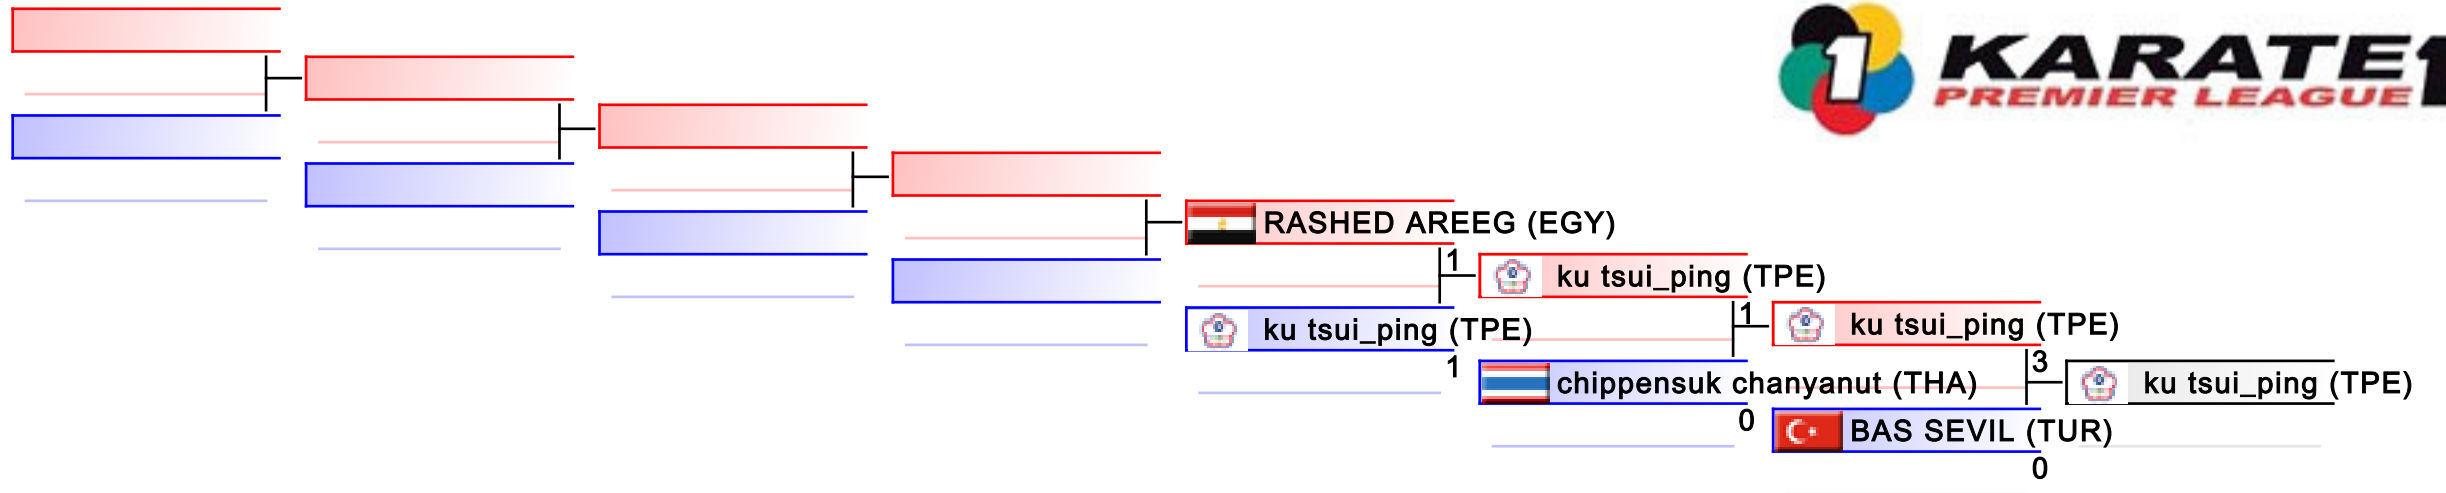

REPECHAGE: (1,2,3,4)

Referees: