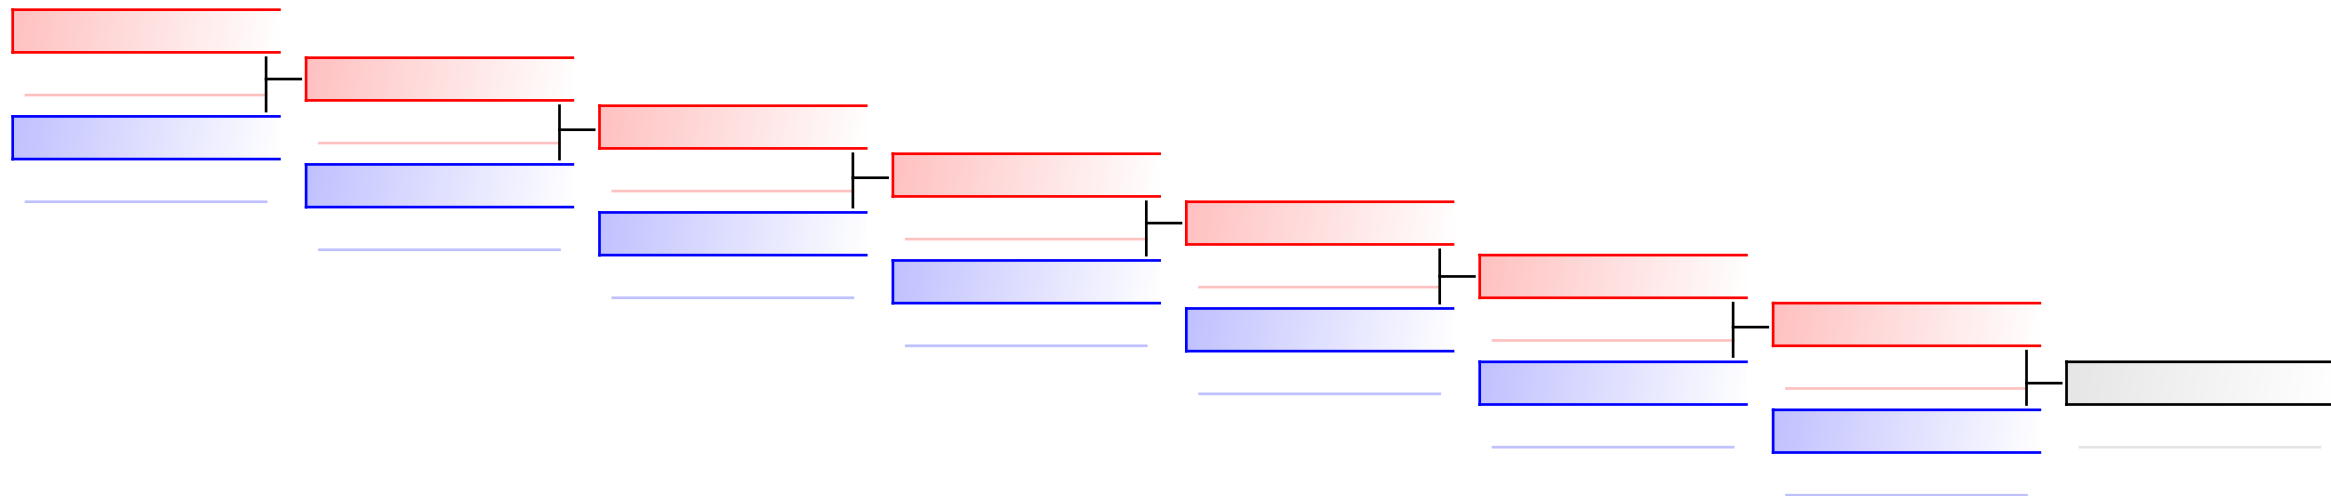

REPECHAGE: (1,2)