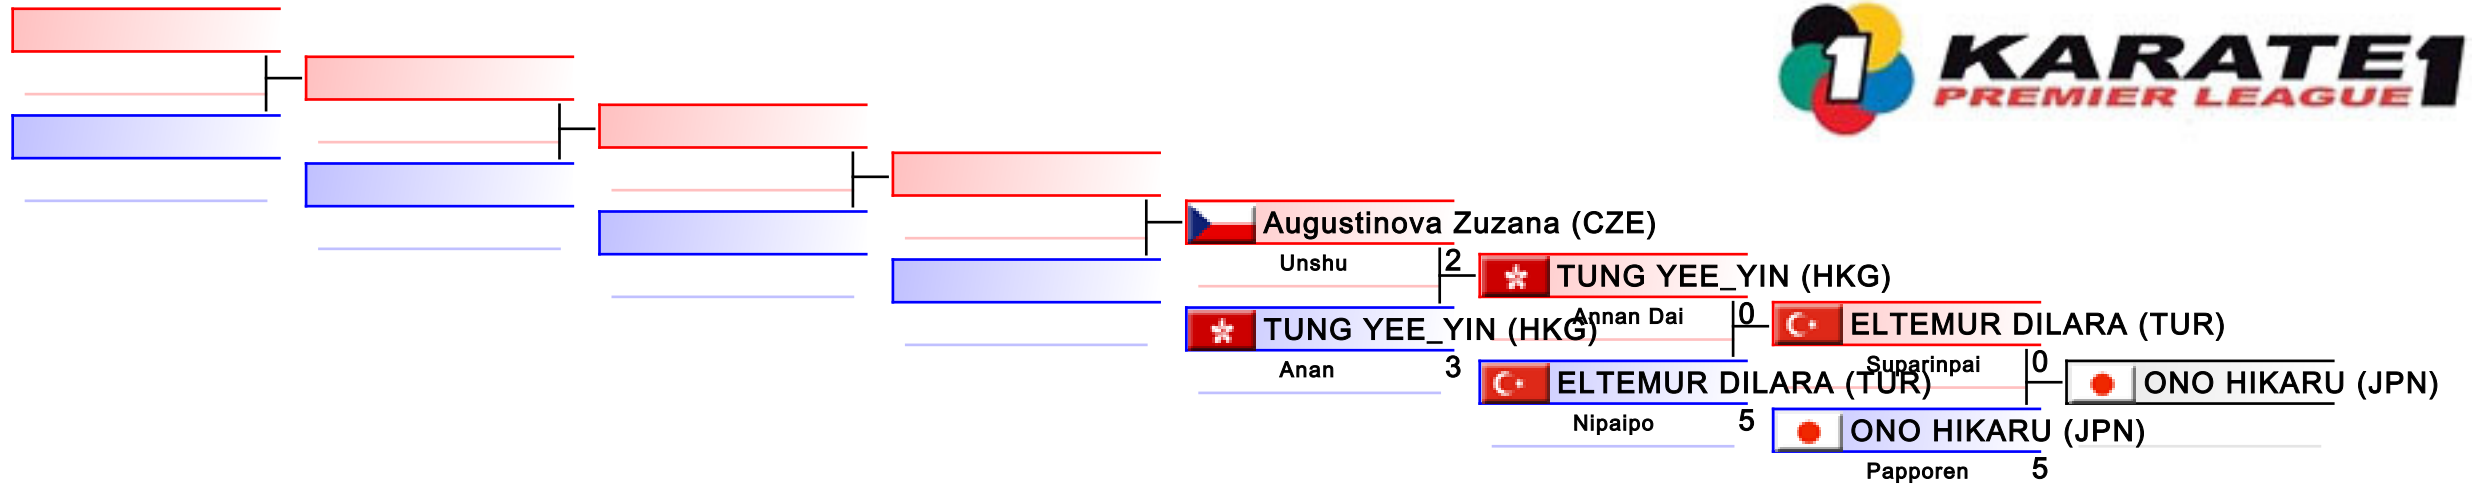

# Female Kata

Karate1 Premier League - Dubai 2018

(c)sportdata GmbH & Co KG 2000-2018(2018-02-18 17:03) -WKF Approved- v 9.6.2 build 1 License: SDIL Sportdata Poland (expire 2018-12-31)

Tatami

Pool  
3,4