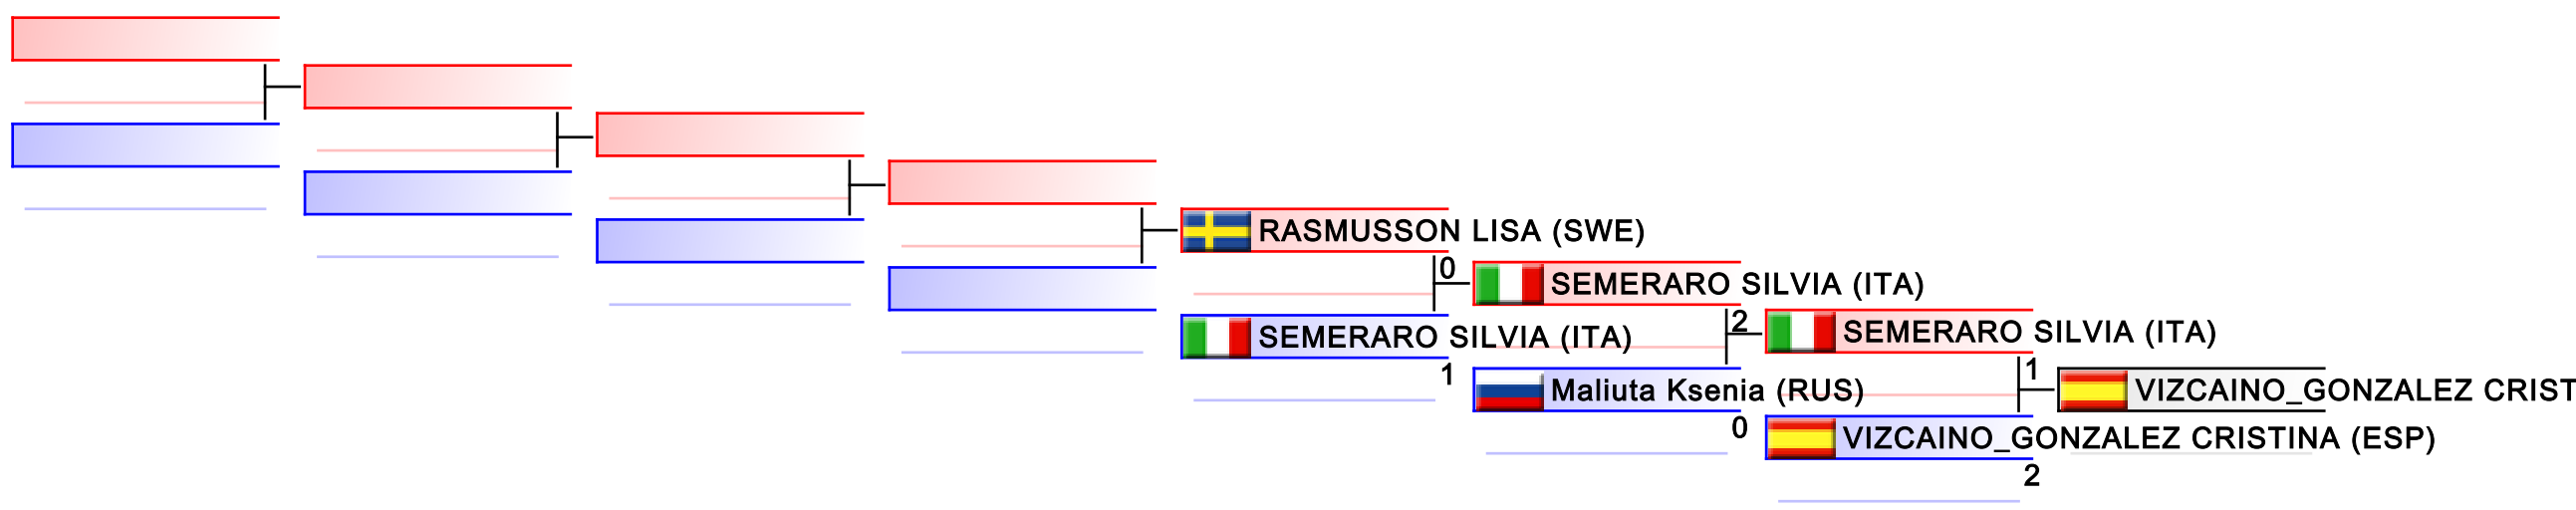

REPECHAGE: (1,2,3,4)