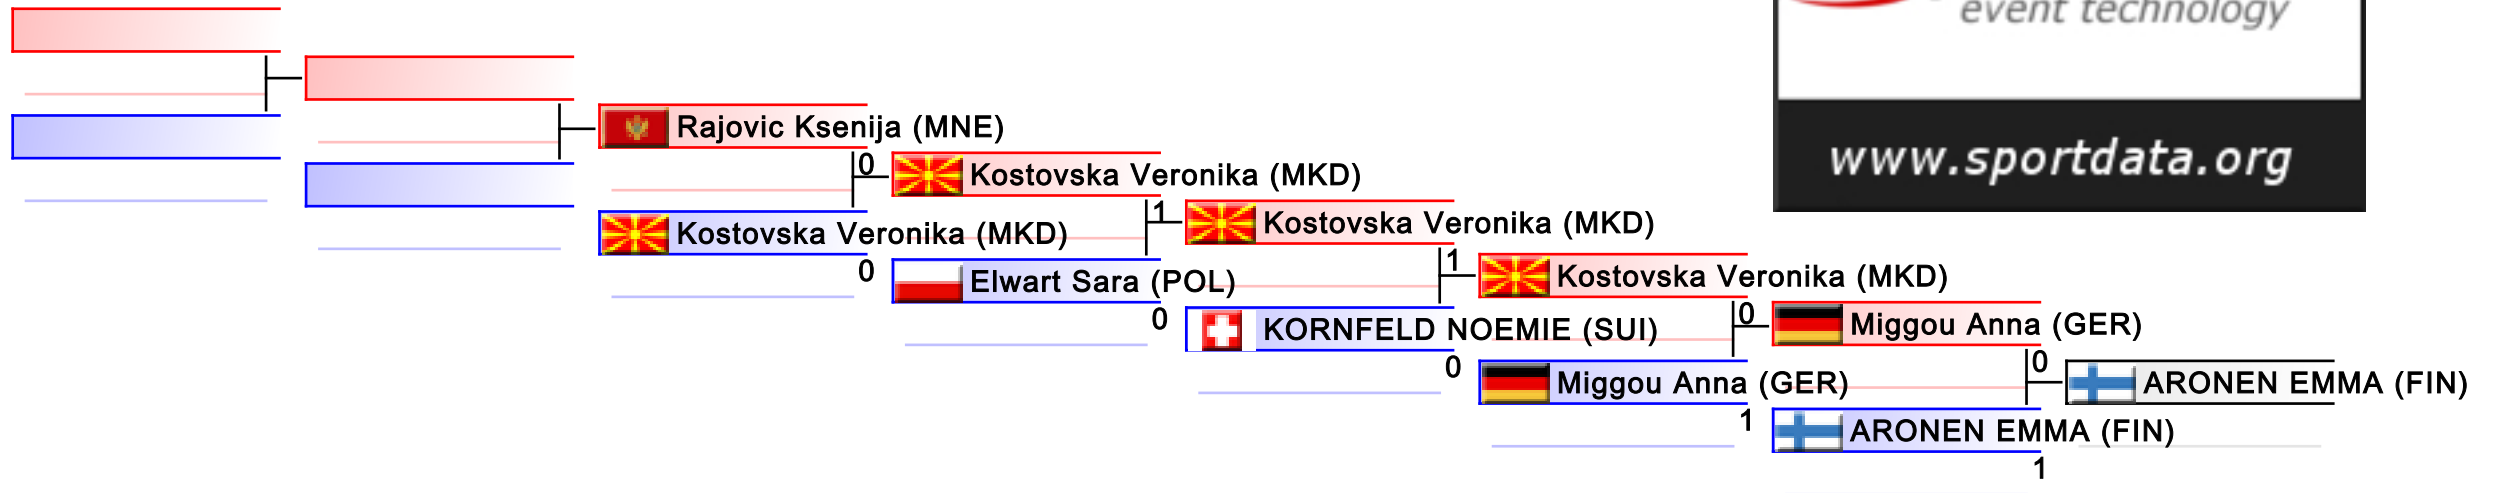

Female Kumite -61 Kg

Karate1 Series A - Salzburg 2018

Tatami
5 16:15

Pool
3,2,1,4

(c)sportdata GmbH & Co KG 2000-2018(2018-03-04 18:43) -WKF Approved- v 9.6.2 build 1 License: SDIL_CLichtmanegger (expire 2019-09-30)