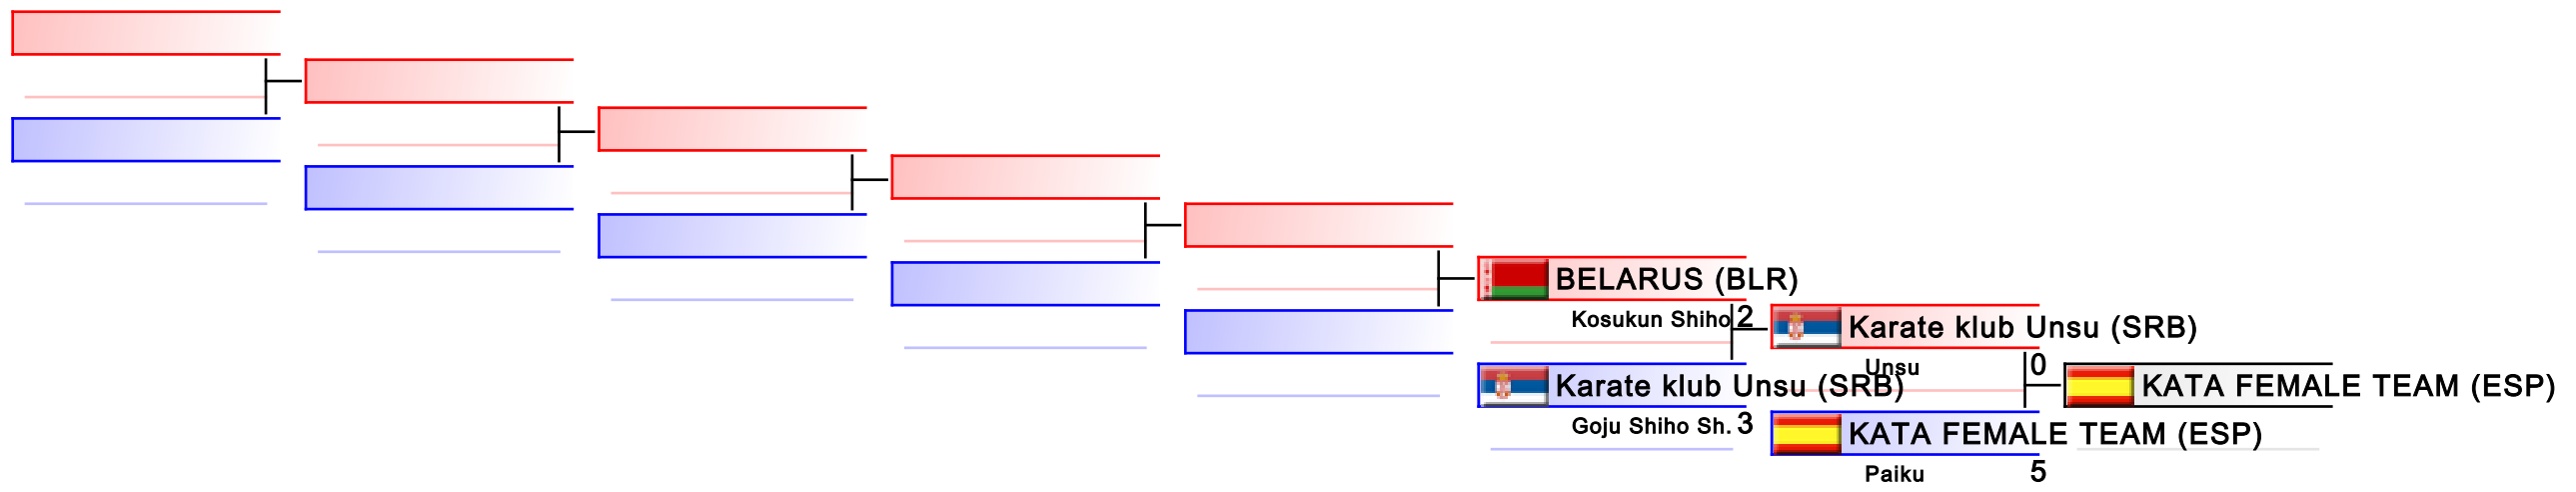

REPECHAGE: (1)