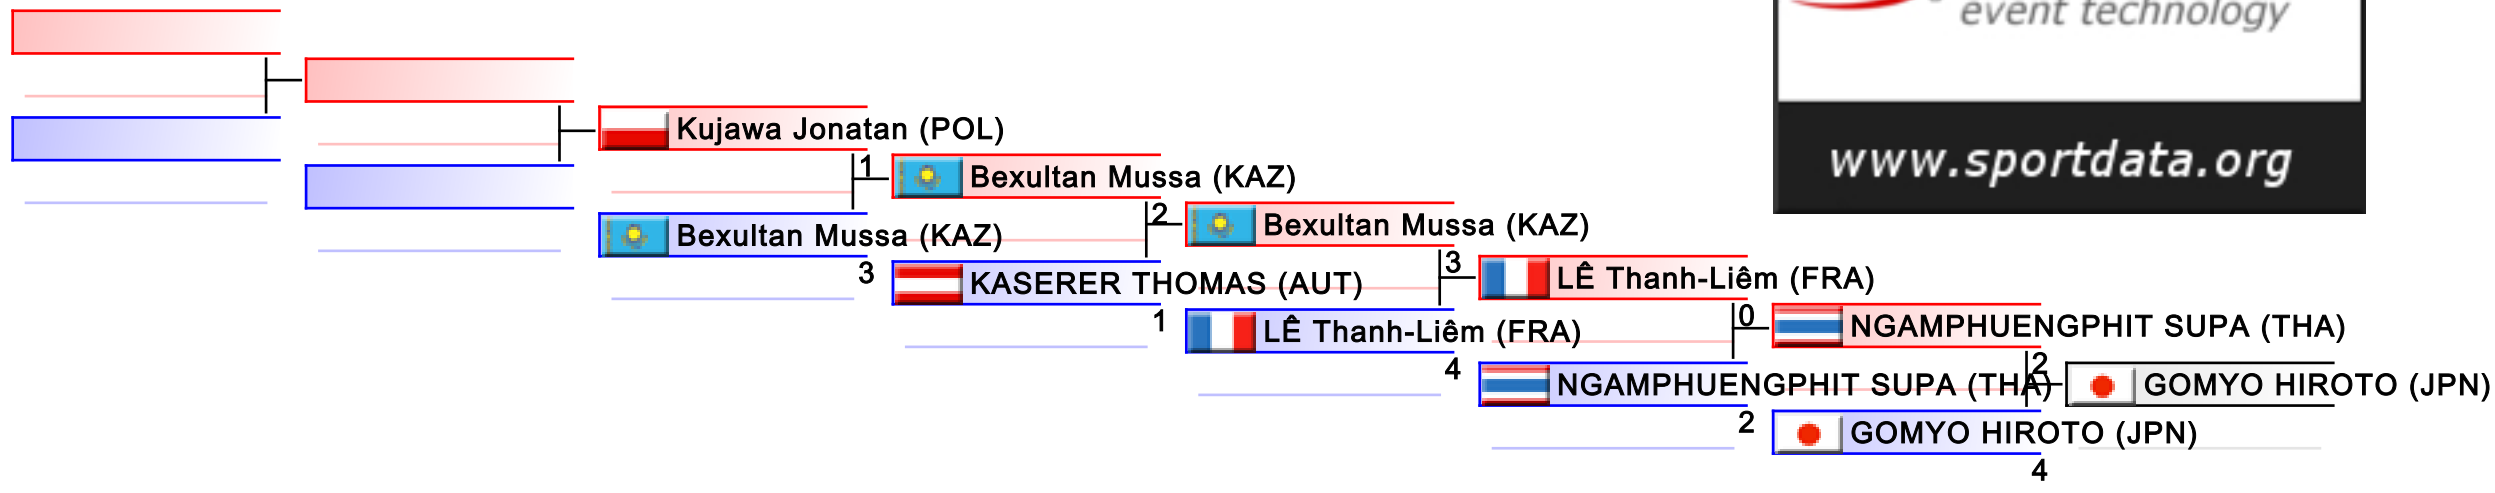

REPECHAGE: (1,2,3,4)

Referees:							
-----------	--	--	--	--	--	--	--

Male Kumite -67 Kg
 Karate1 Series A - Salzburg 2018

Tatami 3 18:35
 Pool 5,6,7,8

(c)sportdata GmbH & Co KG 2000-2018(2018-03-04 18:43) -WKF Approved- v 9.6.2 build 1 License: SDIL_CLichtmanegger (expire 2019-09-30)