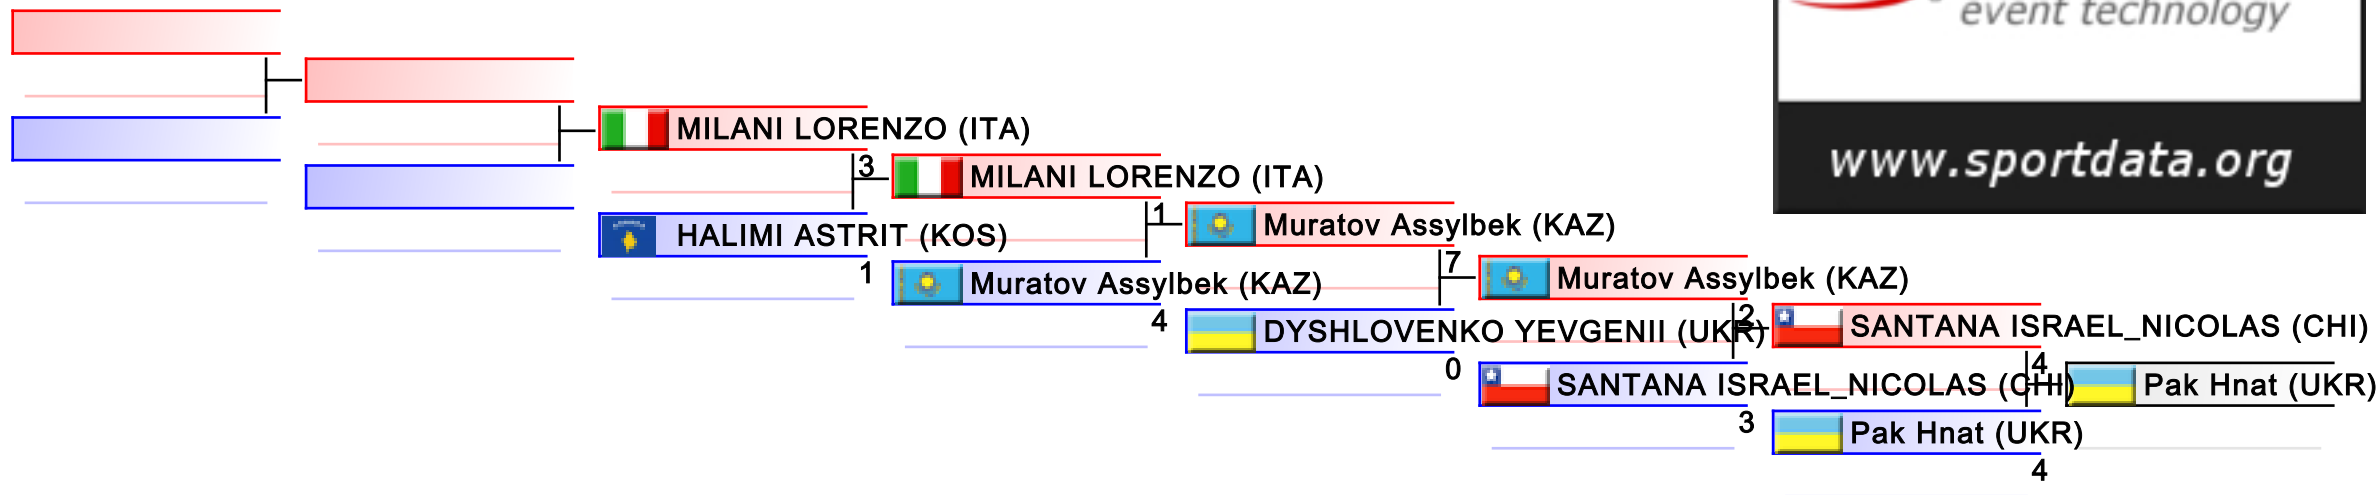

Male Kumite -67 Kg
 Karate1 Series A - Salzburg 2018

Tatami 5 17:10
 Pool 1,2,3,4

(c)sportdata GmbH & Co KG 2000-2018(2018-03-04 18:43) -WKF Approved- v 9.6.2 build 1 License: SDIL_CLichtmanegger (expire 2019-09-30)