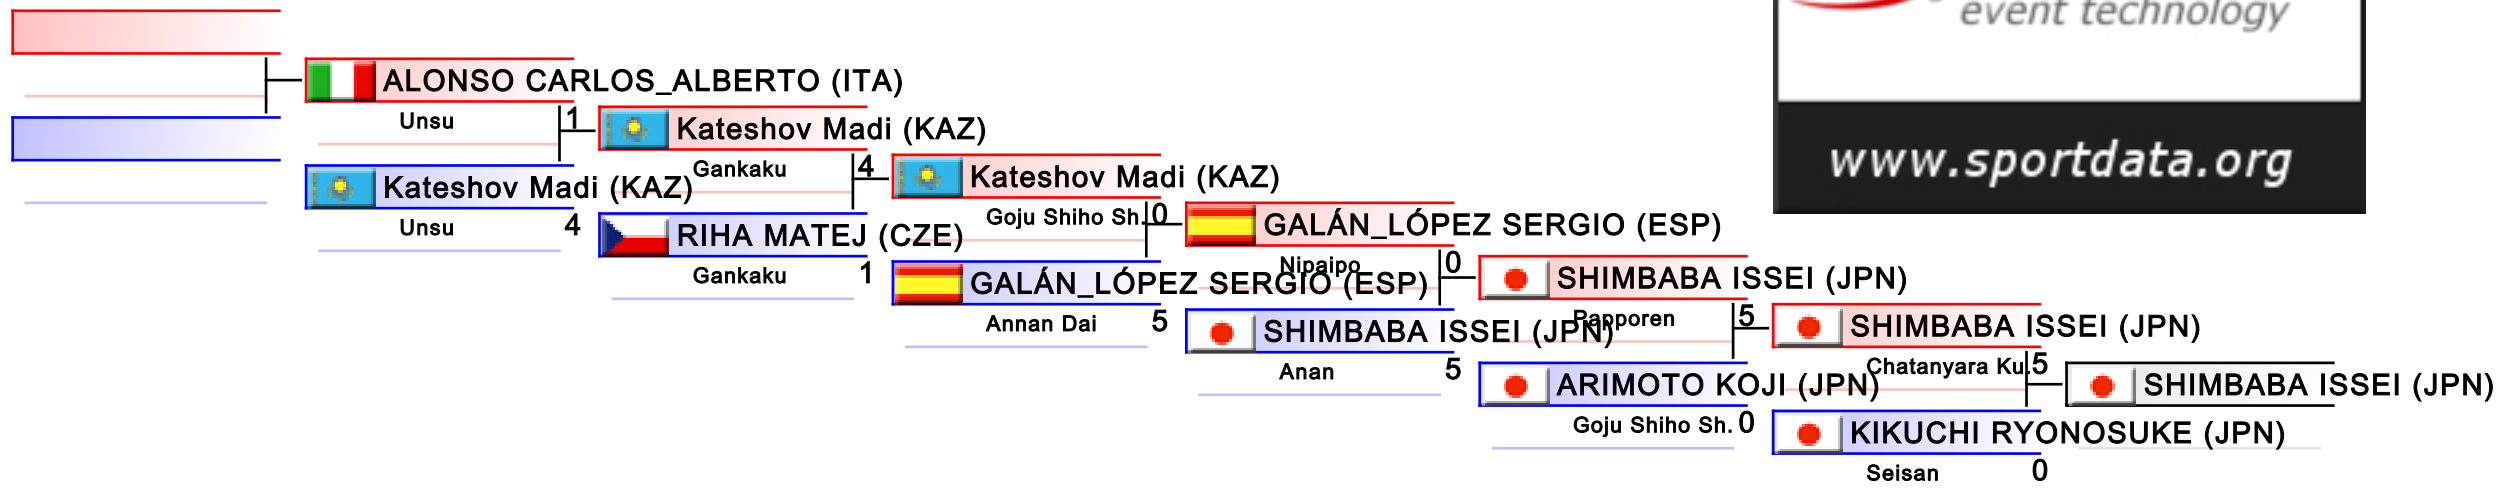

Male Kata

Karate1 Series A - Salzburg 2018

Tatami
3 20:35

Pool
5,6,7,8

(c)sportdata GmbH & Co KG 2000-2018(2018-03-04 18:43) -WKF Approved- v 9.6.2 build 1 License: SDIL_CLichtmanegger (expire 2019-09-30)