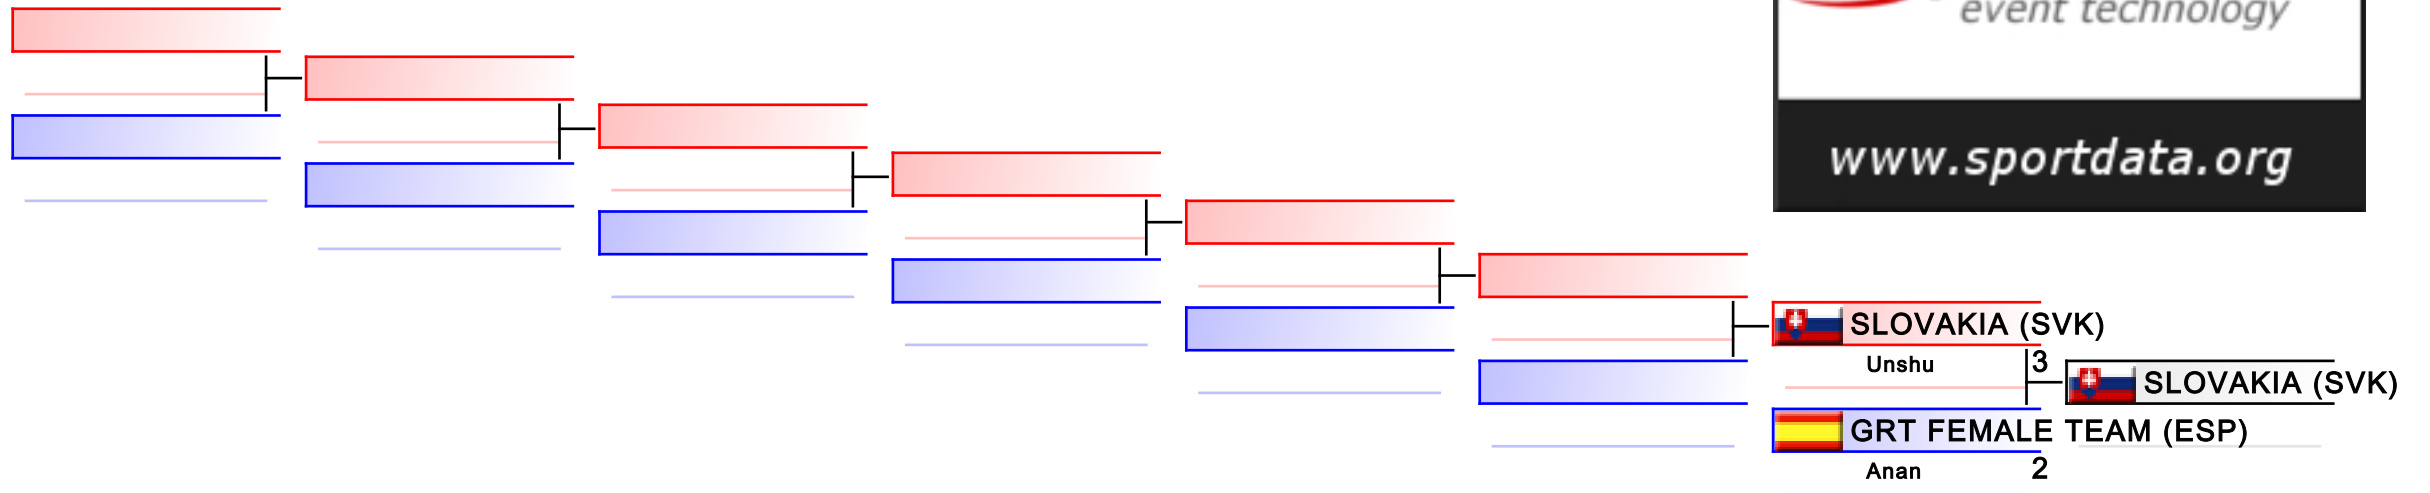

Female Team Kata

Karate1 Series A - Salzburg 2018

(c)sportdata GmbH & Co KG 2000-2018(2018-03-04 18:43) -WKF Approved- v 9.6.2 build 1 License: SDIL_CLichtmanegger (expire 2019-09-30)

Tatami
6 19:30

Pool
1