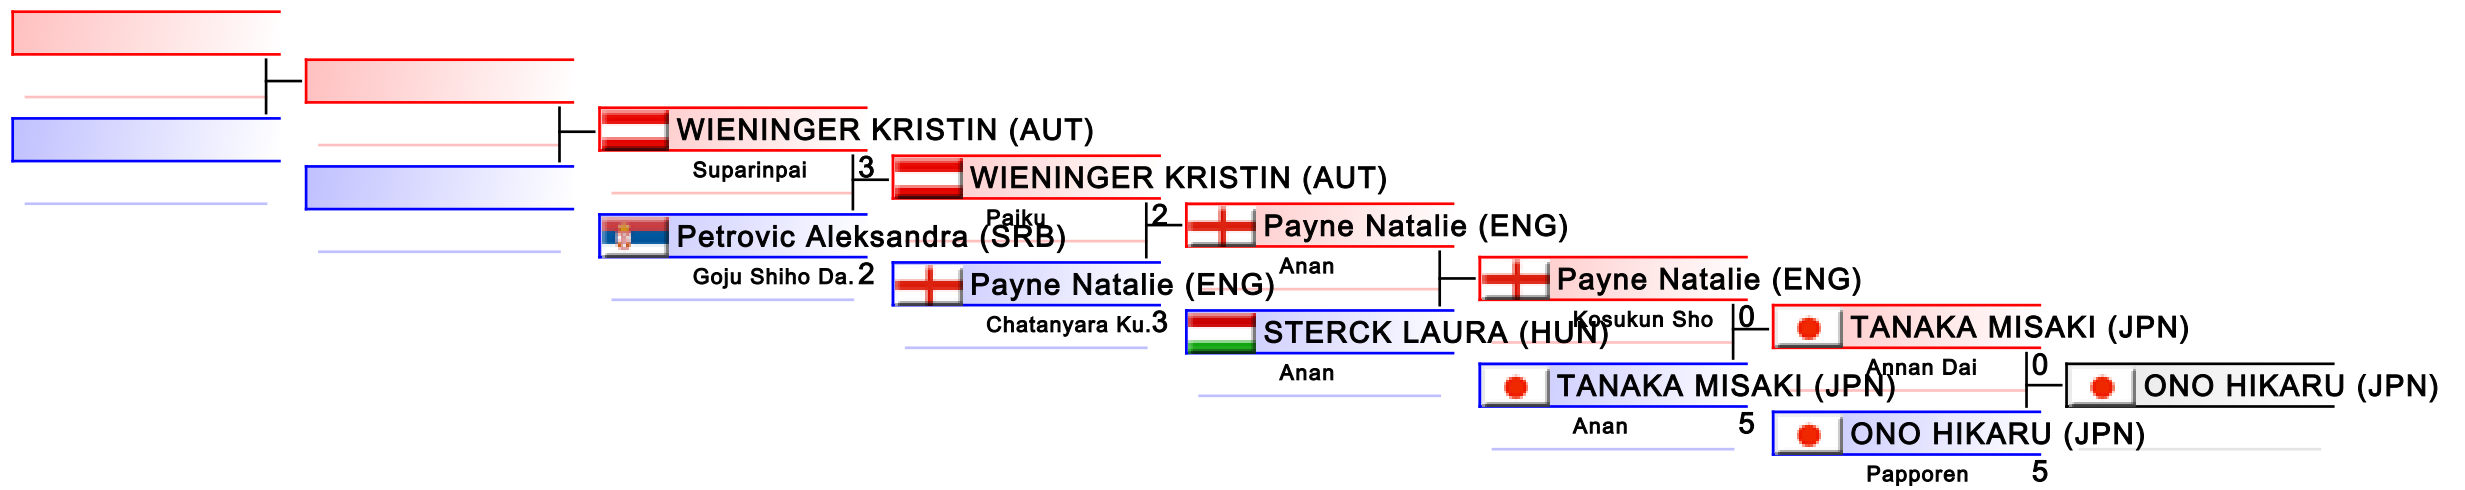

REPECHAGE: (7,8,1,2,3,4,5,6)