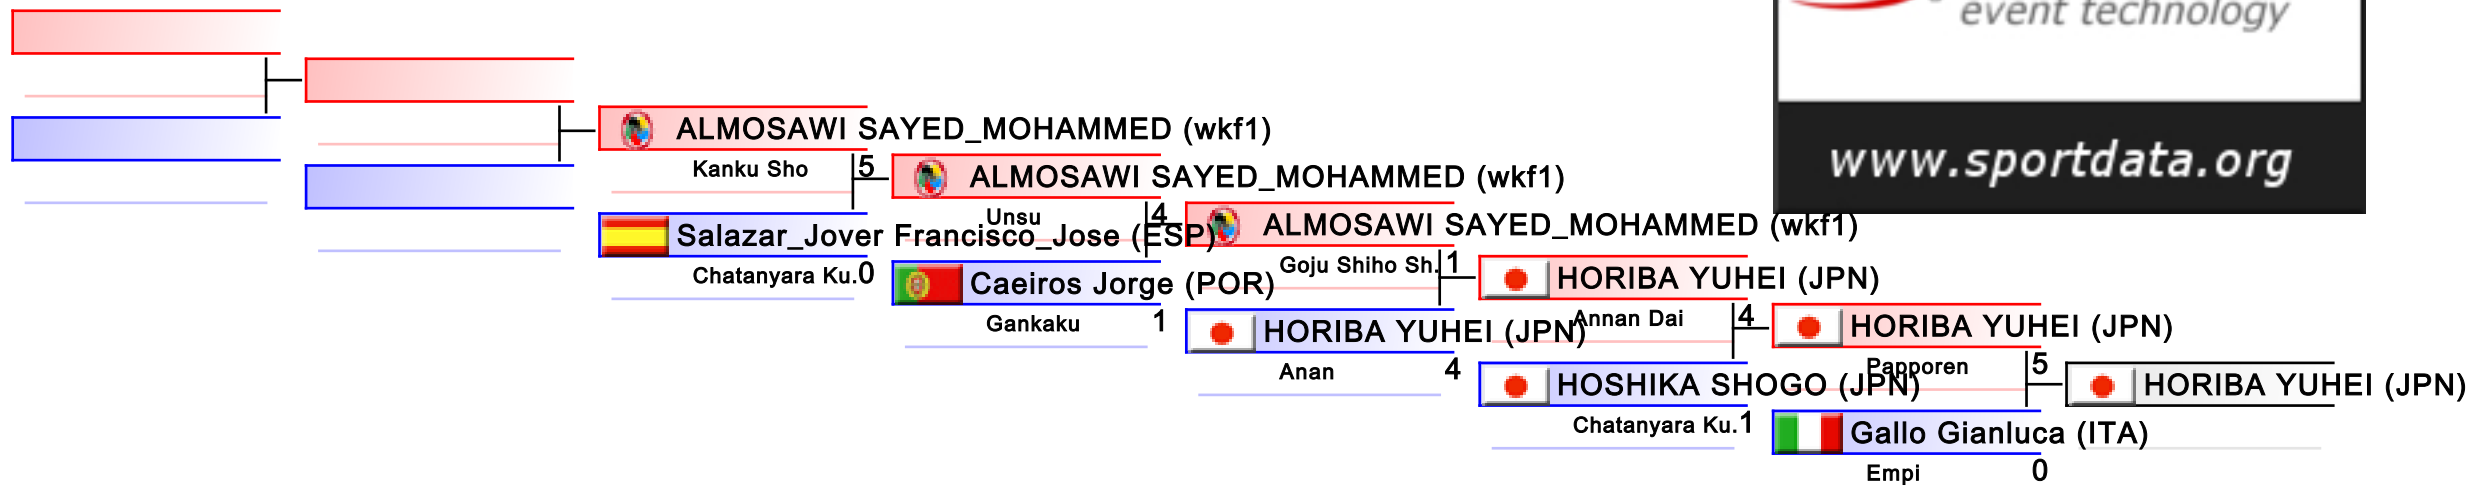

Male Kata

Karate1 Series A - Salzburg 2018

Tatami
5 19:55

Pool
1,2,3,4

(c)sportdata GmbH & Co KG 2000-2018(2018-03-04 18:43) -WKF Approved- v 9.6.2 build 1 License: SDIL_CLichtmanegger (expire 2019-09-30)