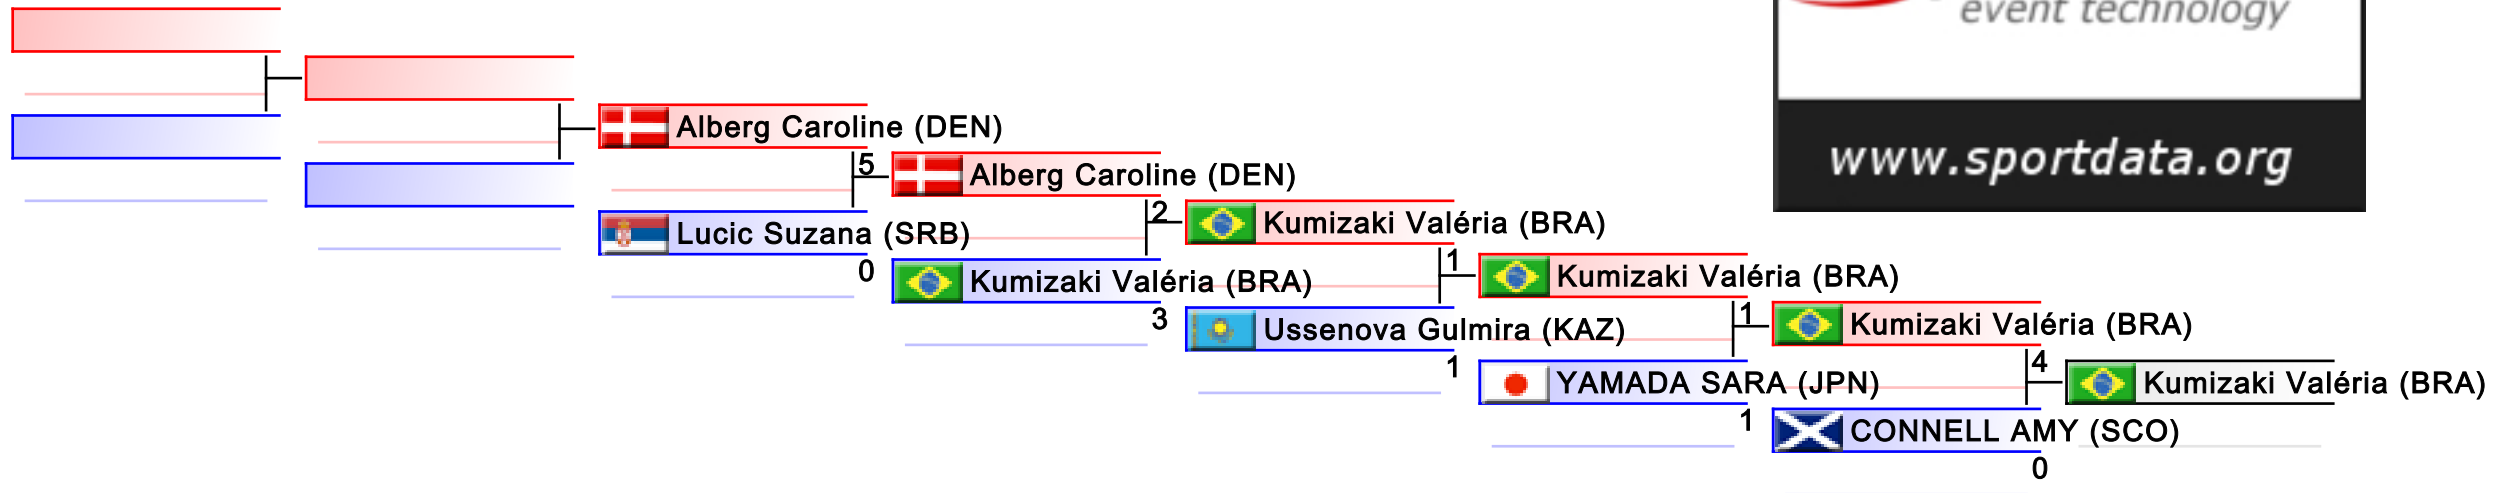

REPECHAGE: (2,1,4,3)

Referees:							
-----------	--	--	--	--	--	--	--

Female Kumite -55 Kg

Karate1 Series A - Salzburg 2018

Tatami
6 11:50

Pool
1,2

(c)sportdata GmbH & Co KG 2000-2018(2018-03-04 18:43) -WKF Approved- v 9.6.2 build 1 License: SDIL_CLichtmanegger (expire 2019-09-30)