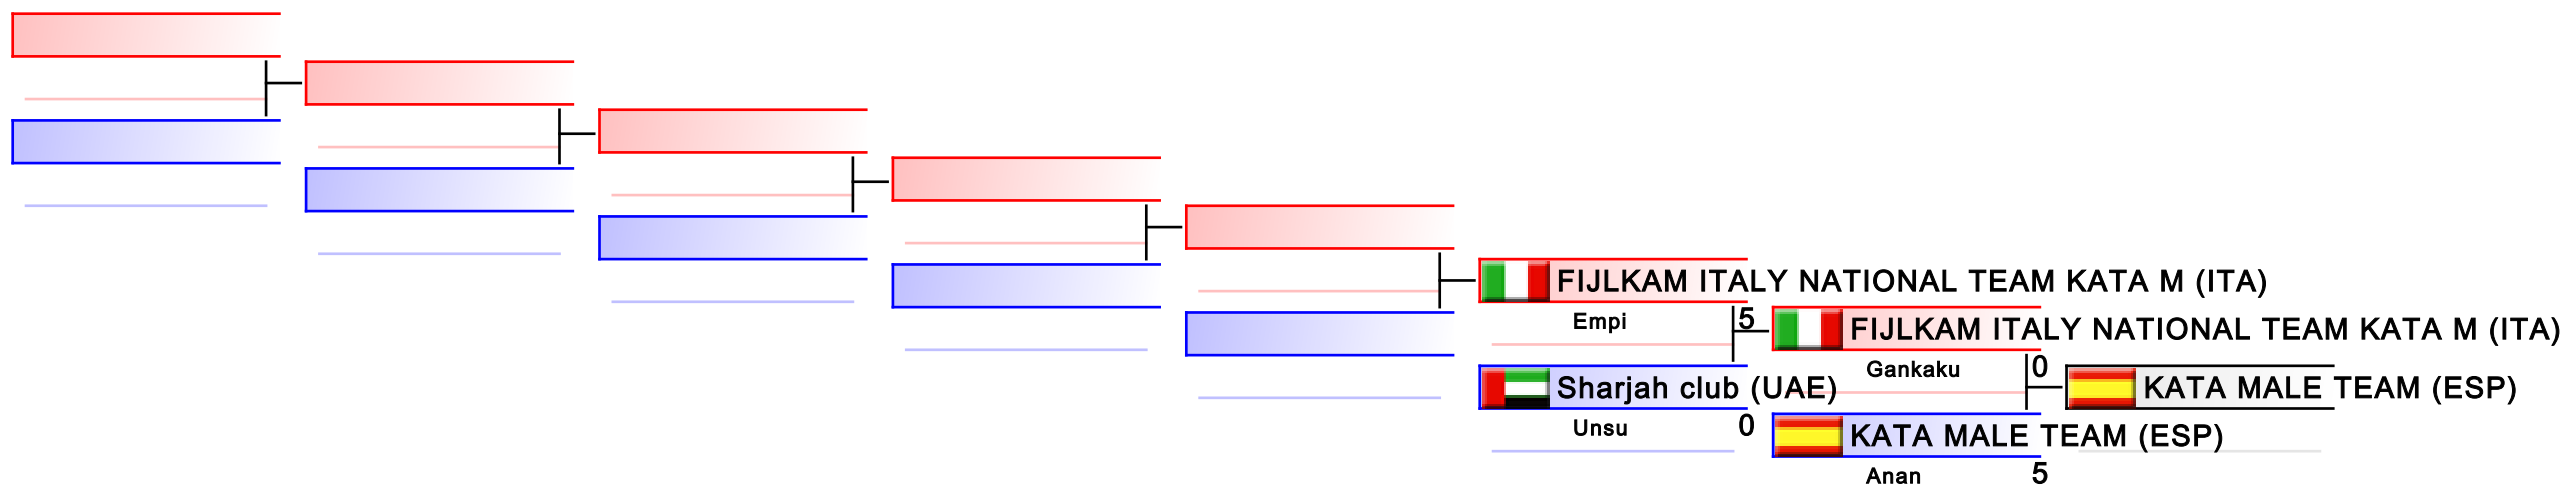

REPECHAGE: (1)