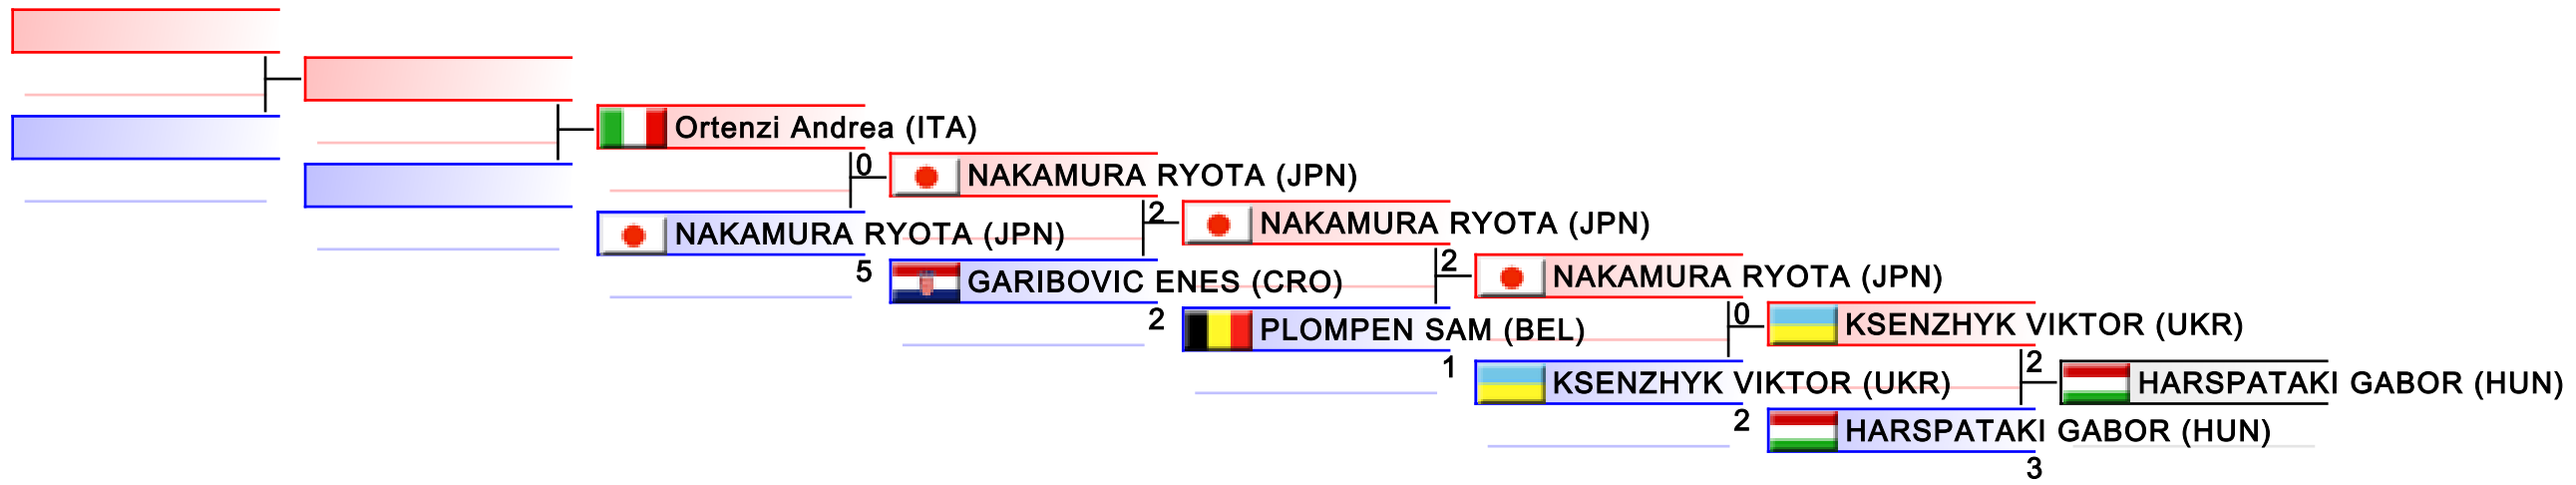

REPECHAGE: (1,2,3,4,5,6,7,8)