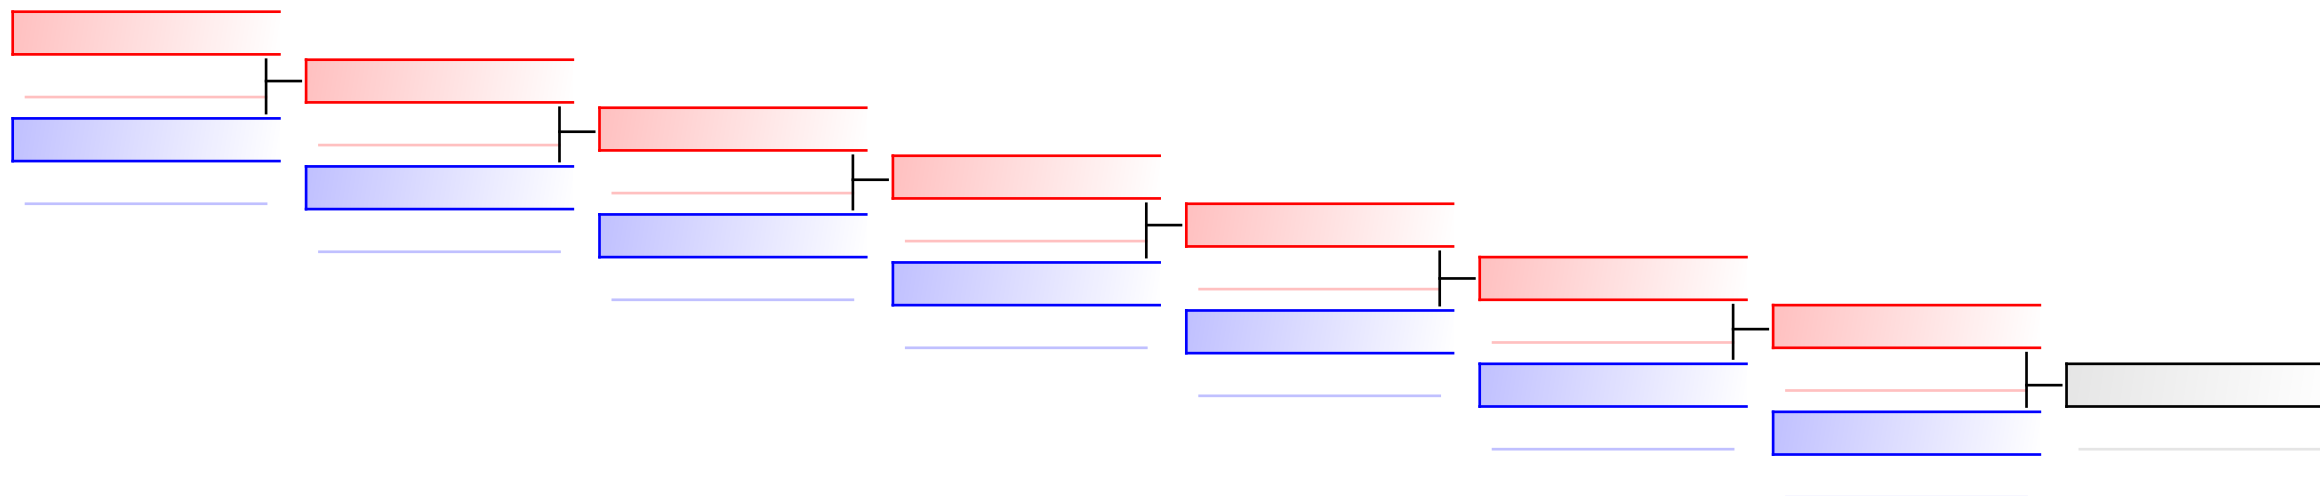

REPECHAGE: (5,6,7,8)