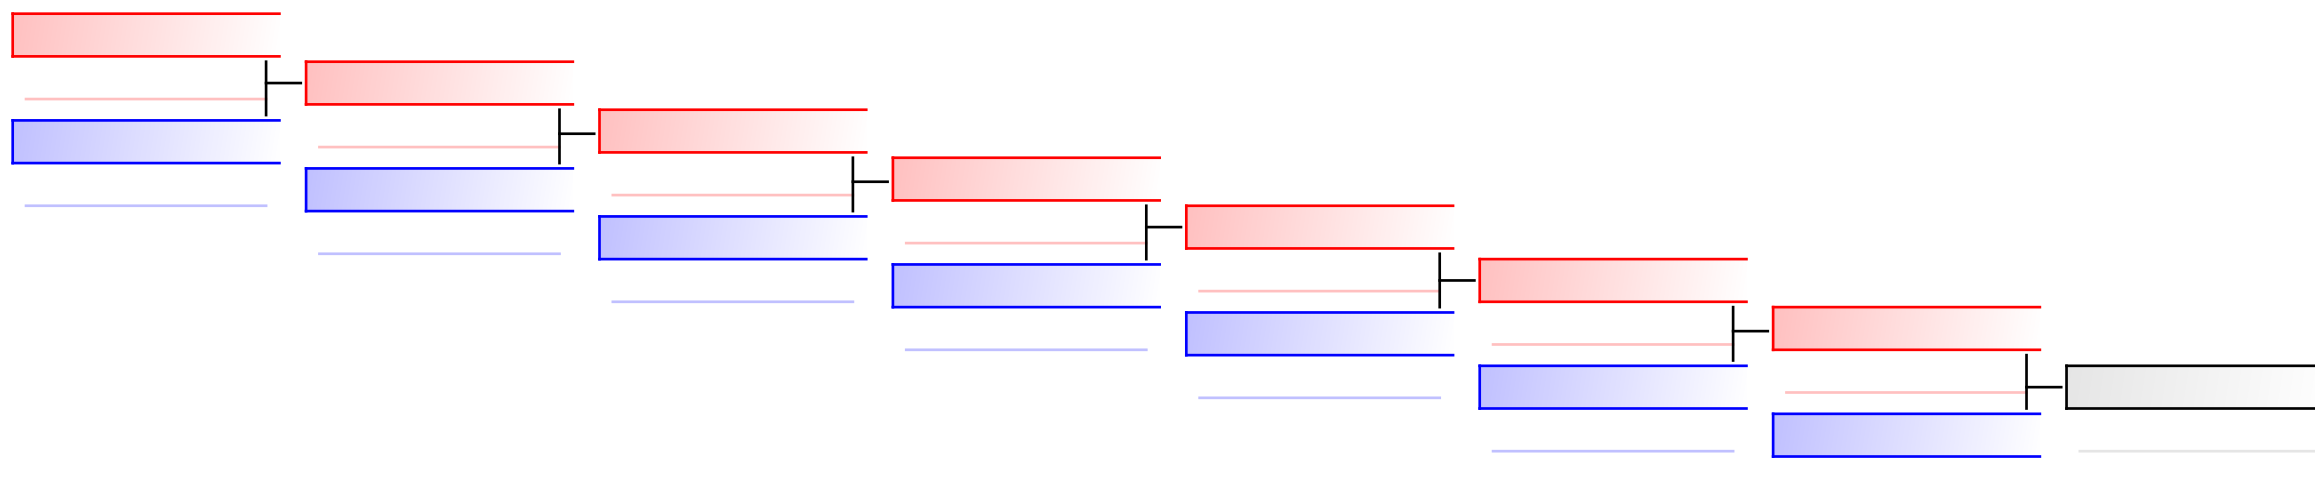

REPECHAGE: (5,6,7,8)