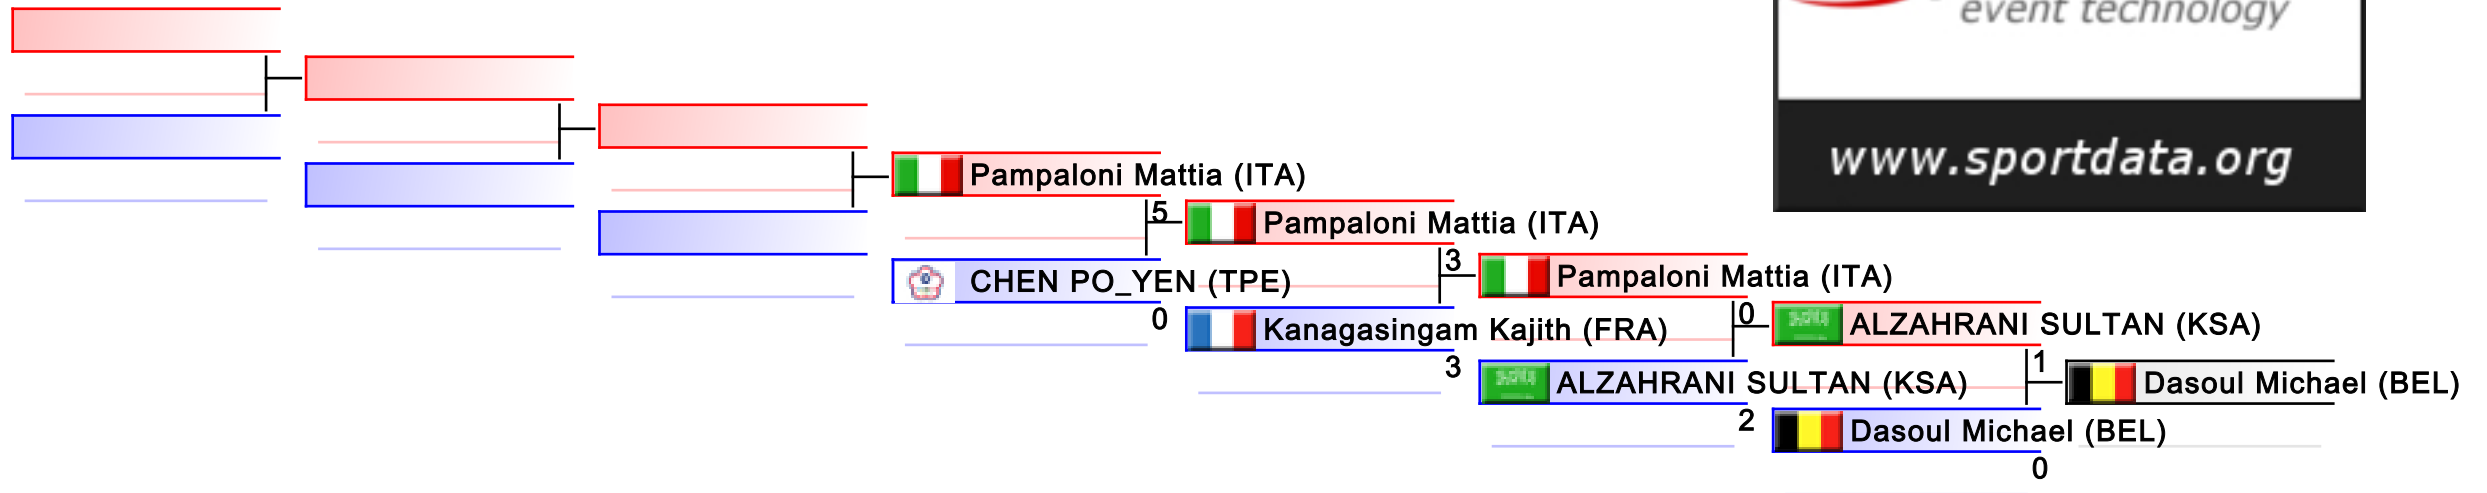

Male Kumite -60 Kg

Karate1 Series A - Salzburg 2018

Tatami

5 15:25

Pool

1,2,3,4,5 6,7,8

(c)sportdata GmbH & Co KG 2000-2018(2018-03-04 18:43) -WKF Approved- v 9.6.2 build 1 License: SDIL_CLichtmanegger (expire 2019-09-30)