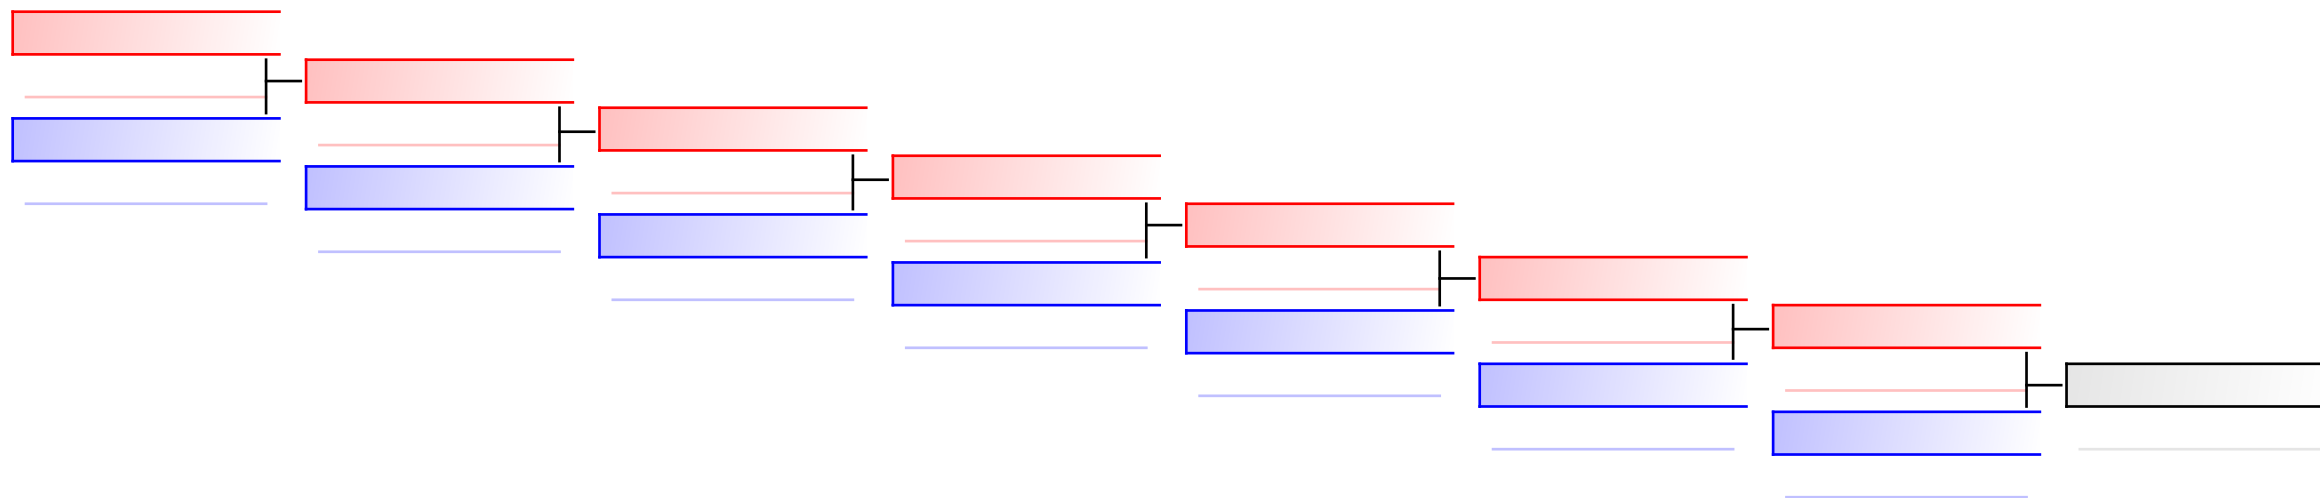

REPECHAGE: (1,2,3,4)