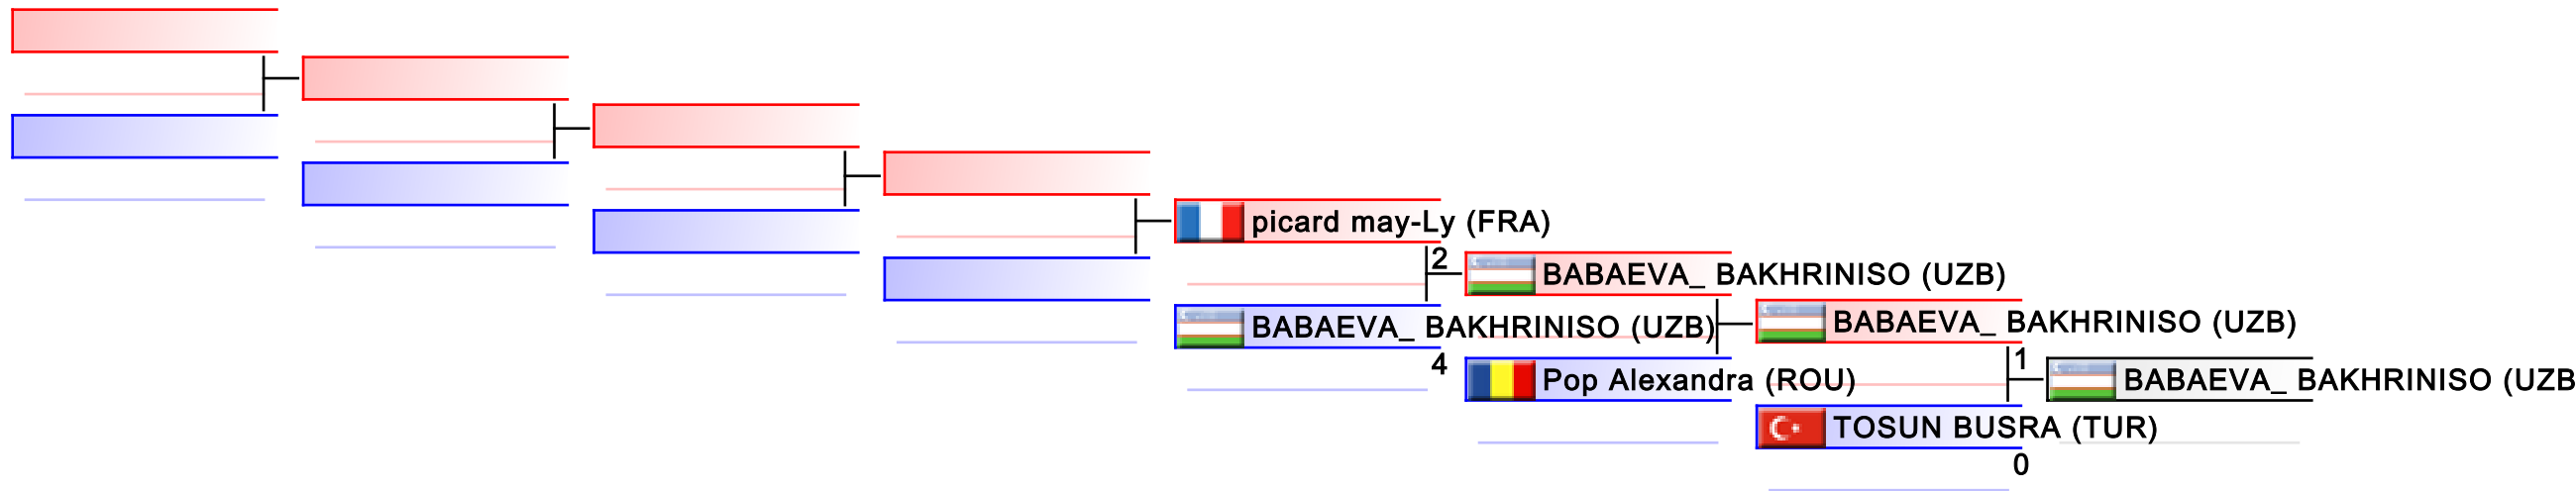

REPECHAGE: (2,1,4,3)