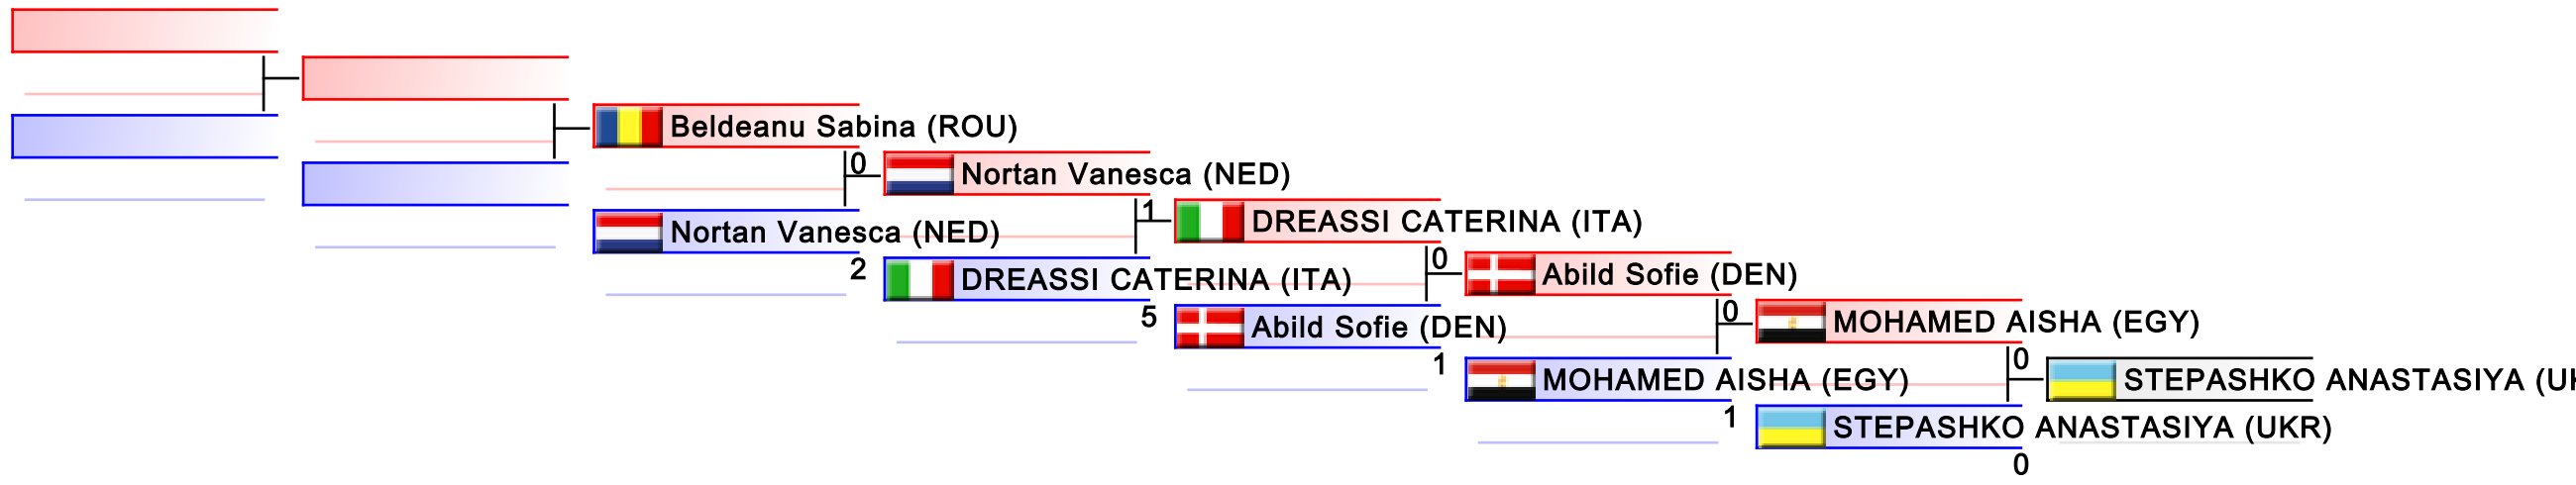

REPECHAGE: (2,3,4,1)