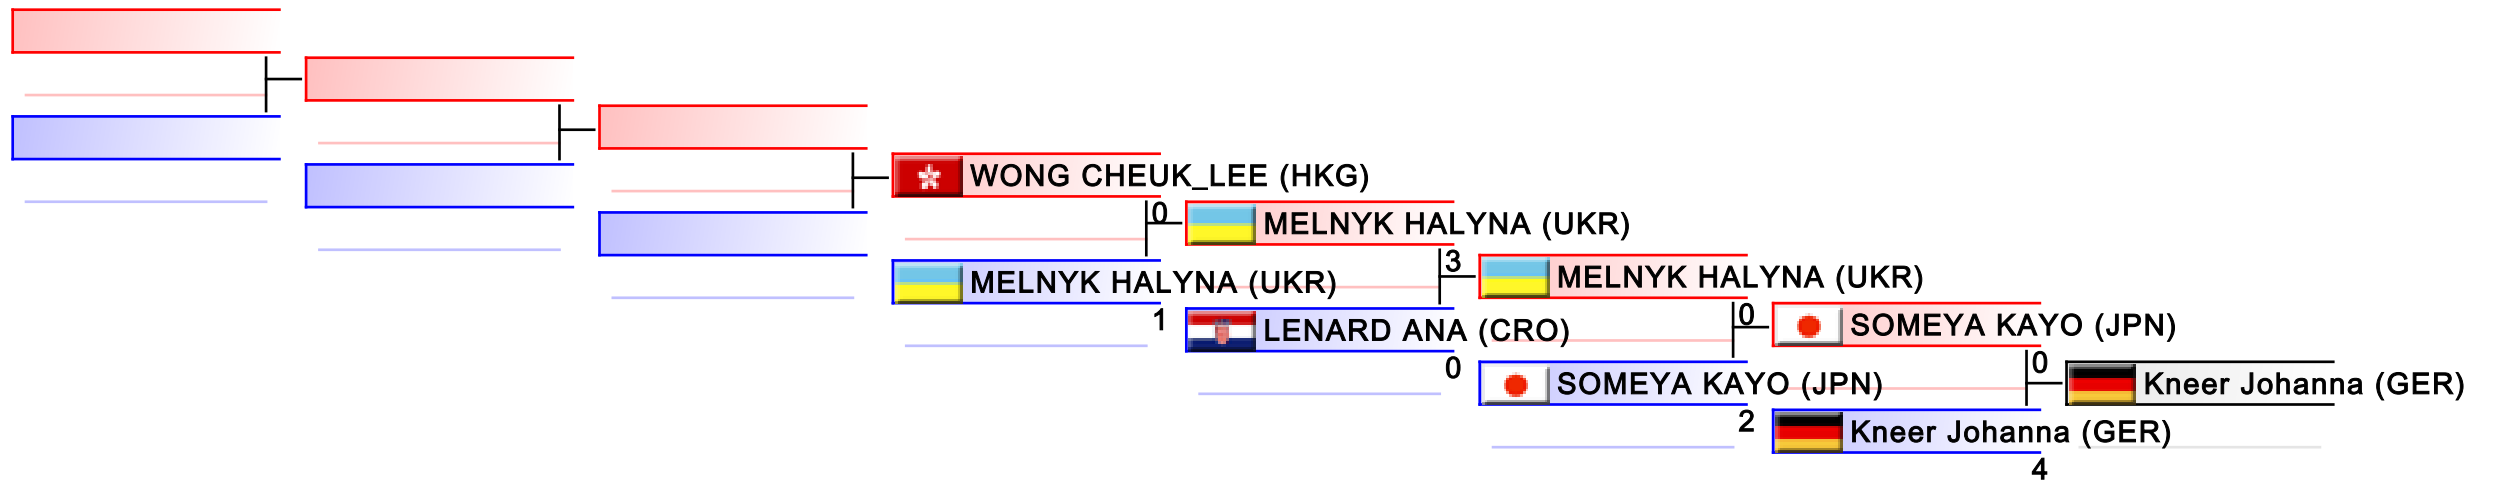

REPECHAGE: (4,1,2,3)