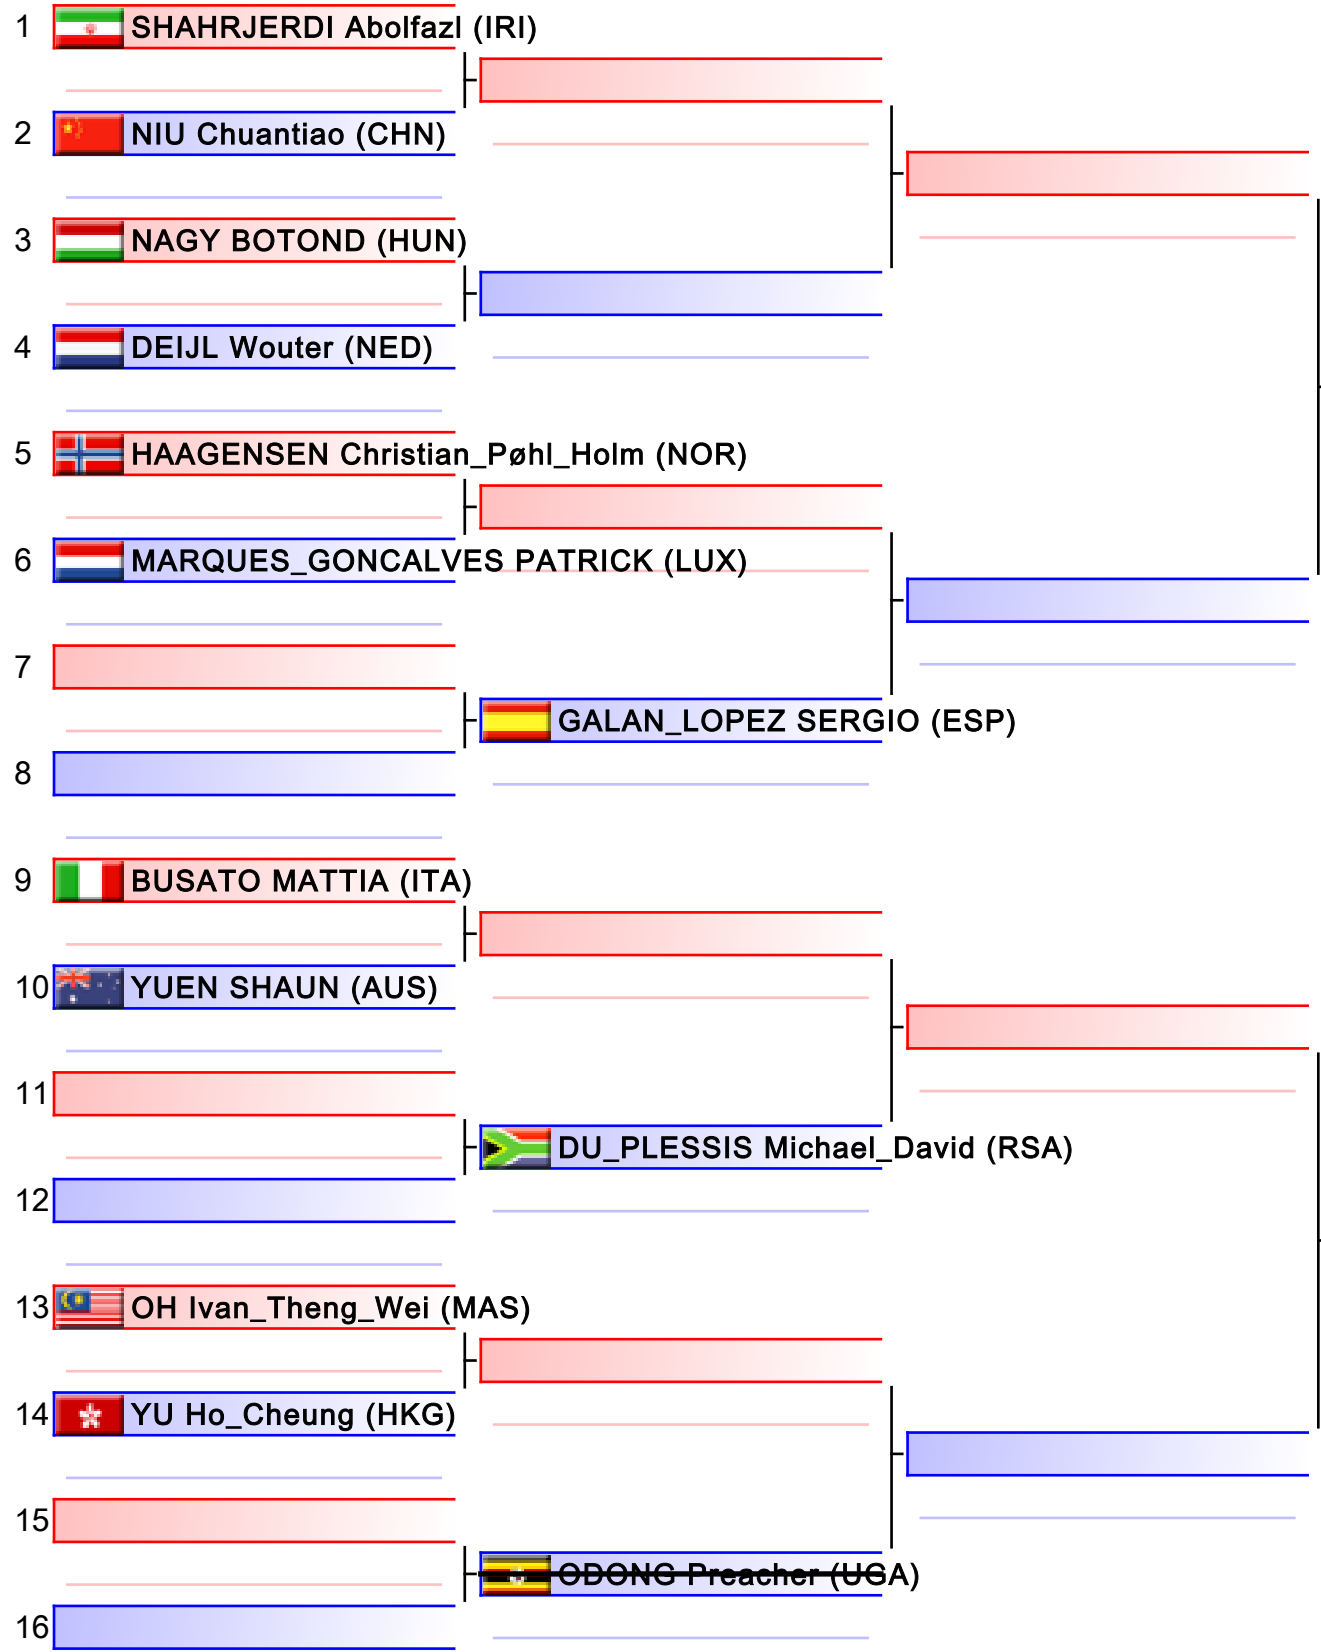

[Original]

Referees:			

[Original]

Referees:			

Kata Individual Male

2018 FISU World University Karate Championship, Kobe, JPN

Tatami
1 09:00

Pool
1/2

[Original]

Referees:			

[Original]

Referees:			

Kata Team Female

2018 FISU World University Karate Championship, Kobe, JPN

Tatami
2 09:00

Pool
1/1