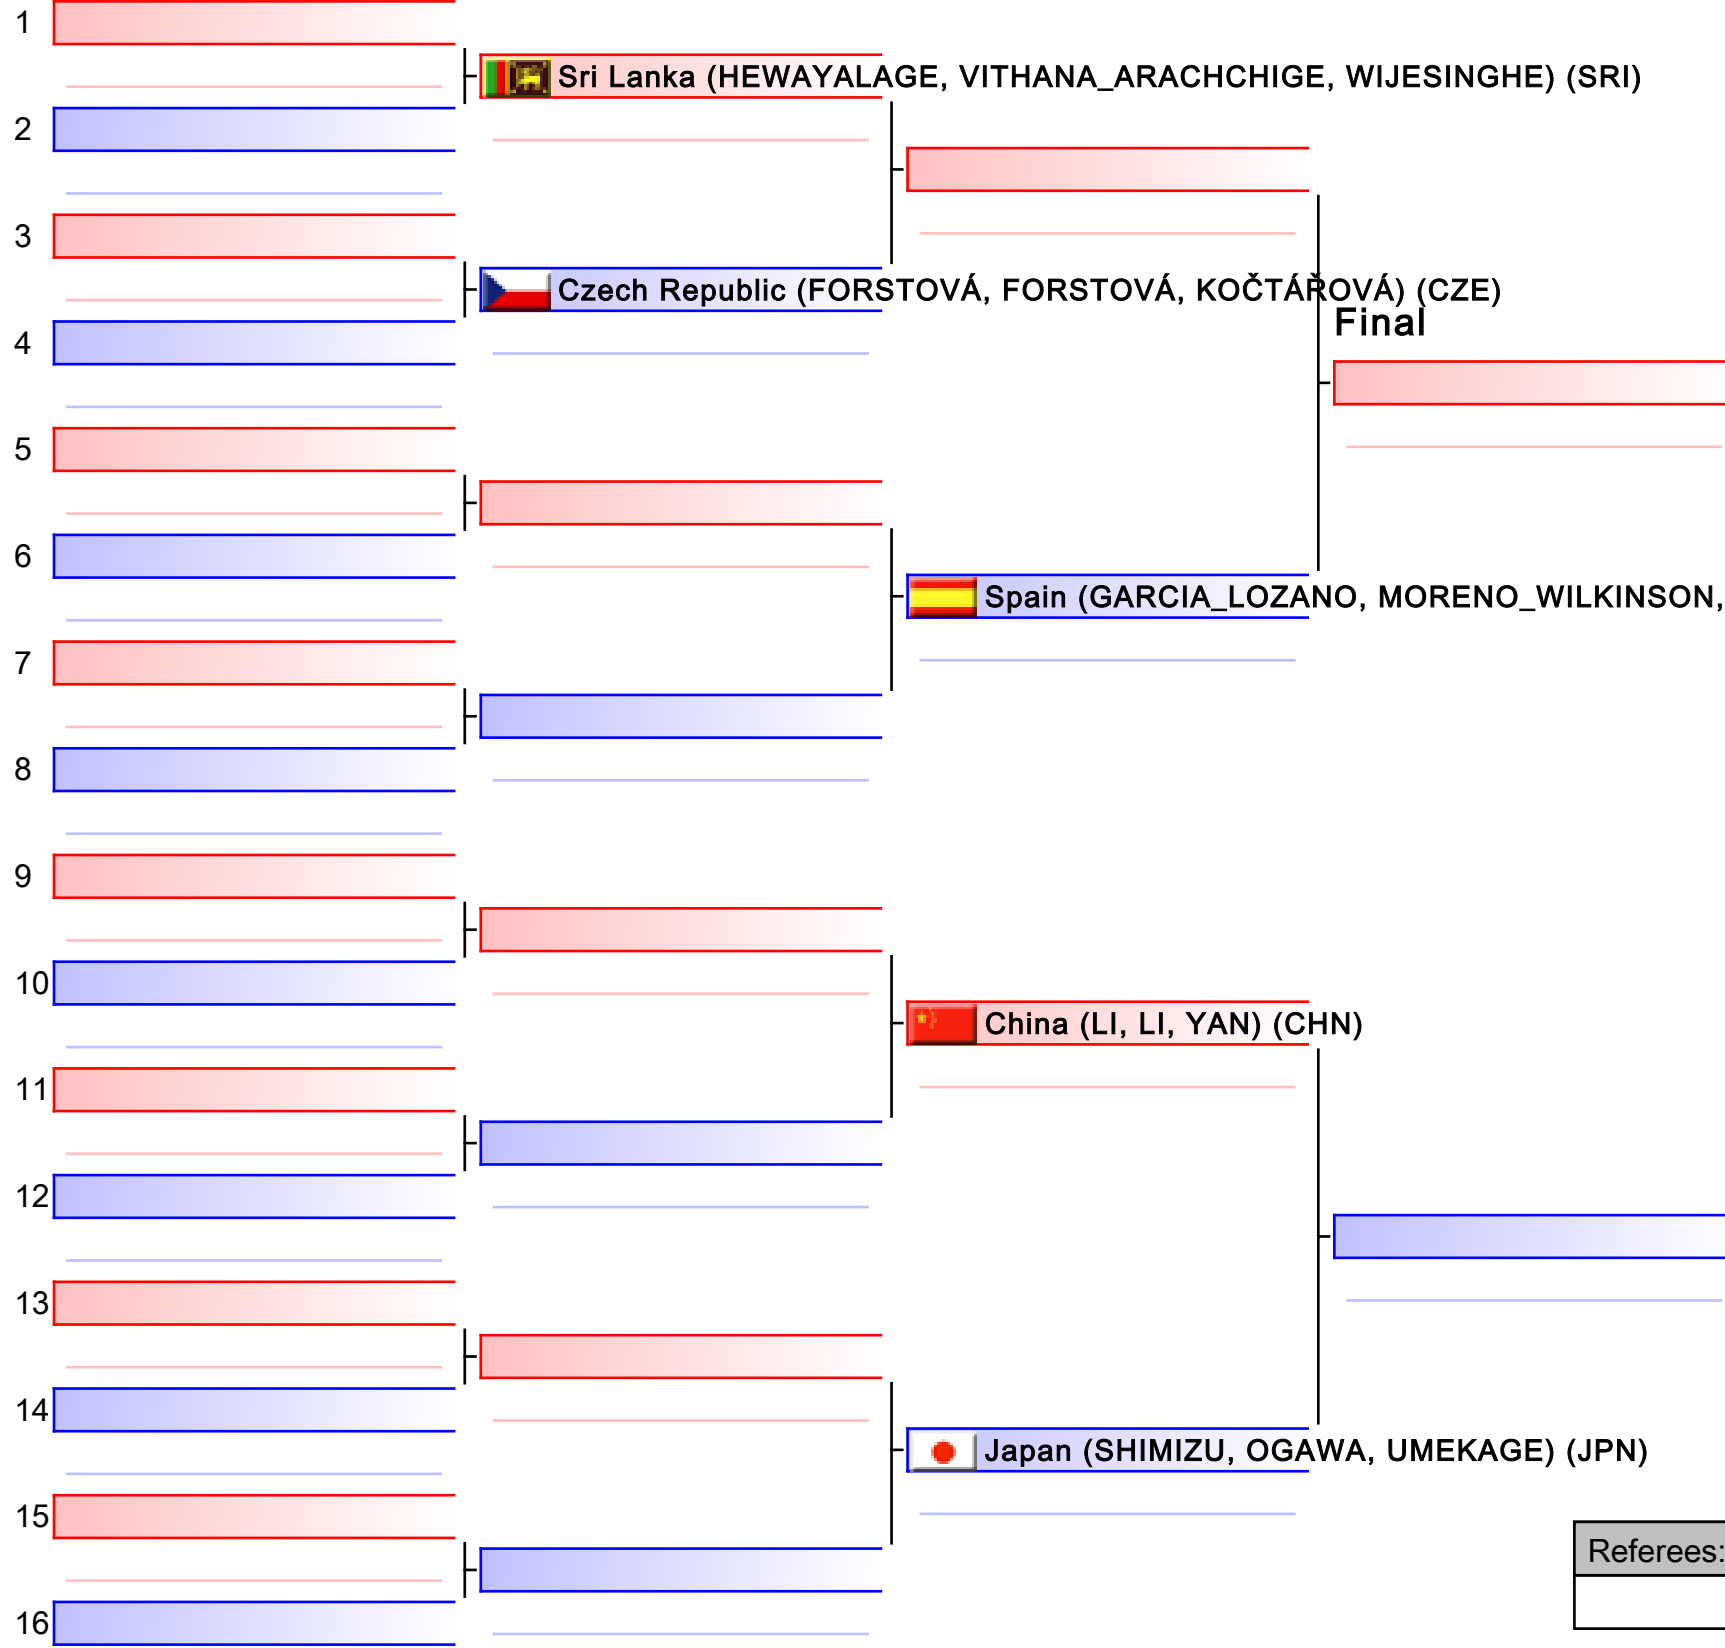

[Original]

Referees:			

[Original]

Referees:			

Kata Individual Male

2018 FISU World University Karate Championship, Kobe, JPN

Tatami
1 09:00

Pool
1/2

[Original]

Referees:			

[Original]

Referees:			

Kata Team Female

2018 FISU World University Karate Championship, Kobe, JPN

Tatami
2 09:00

Pool
1/1