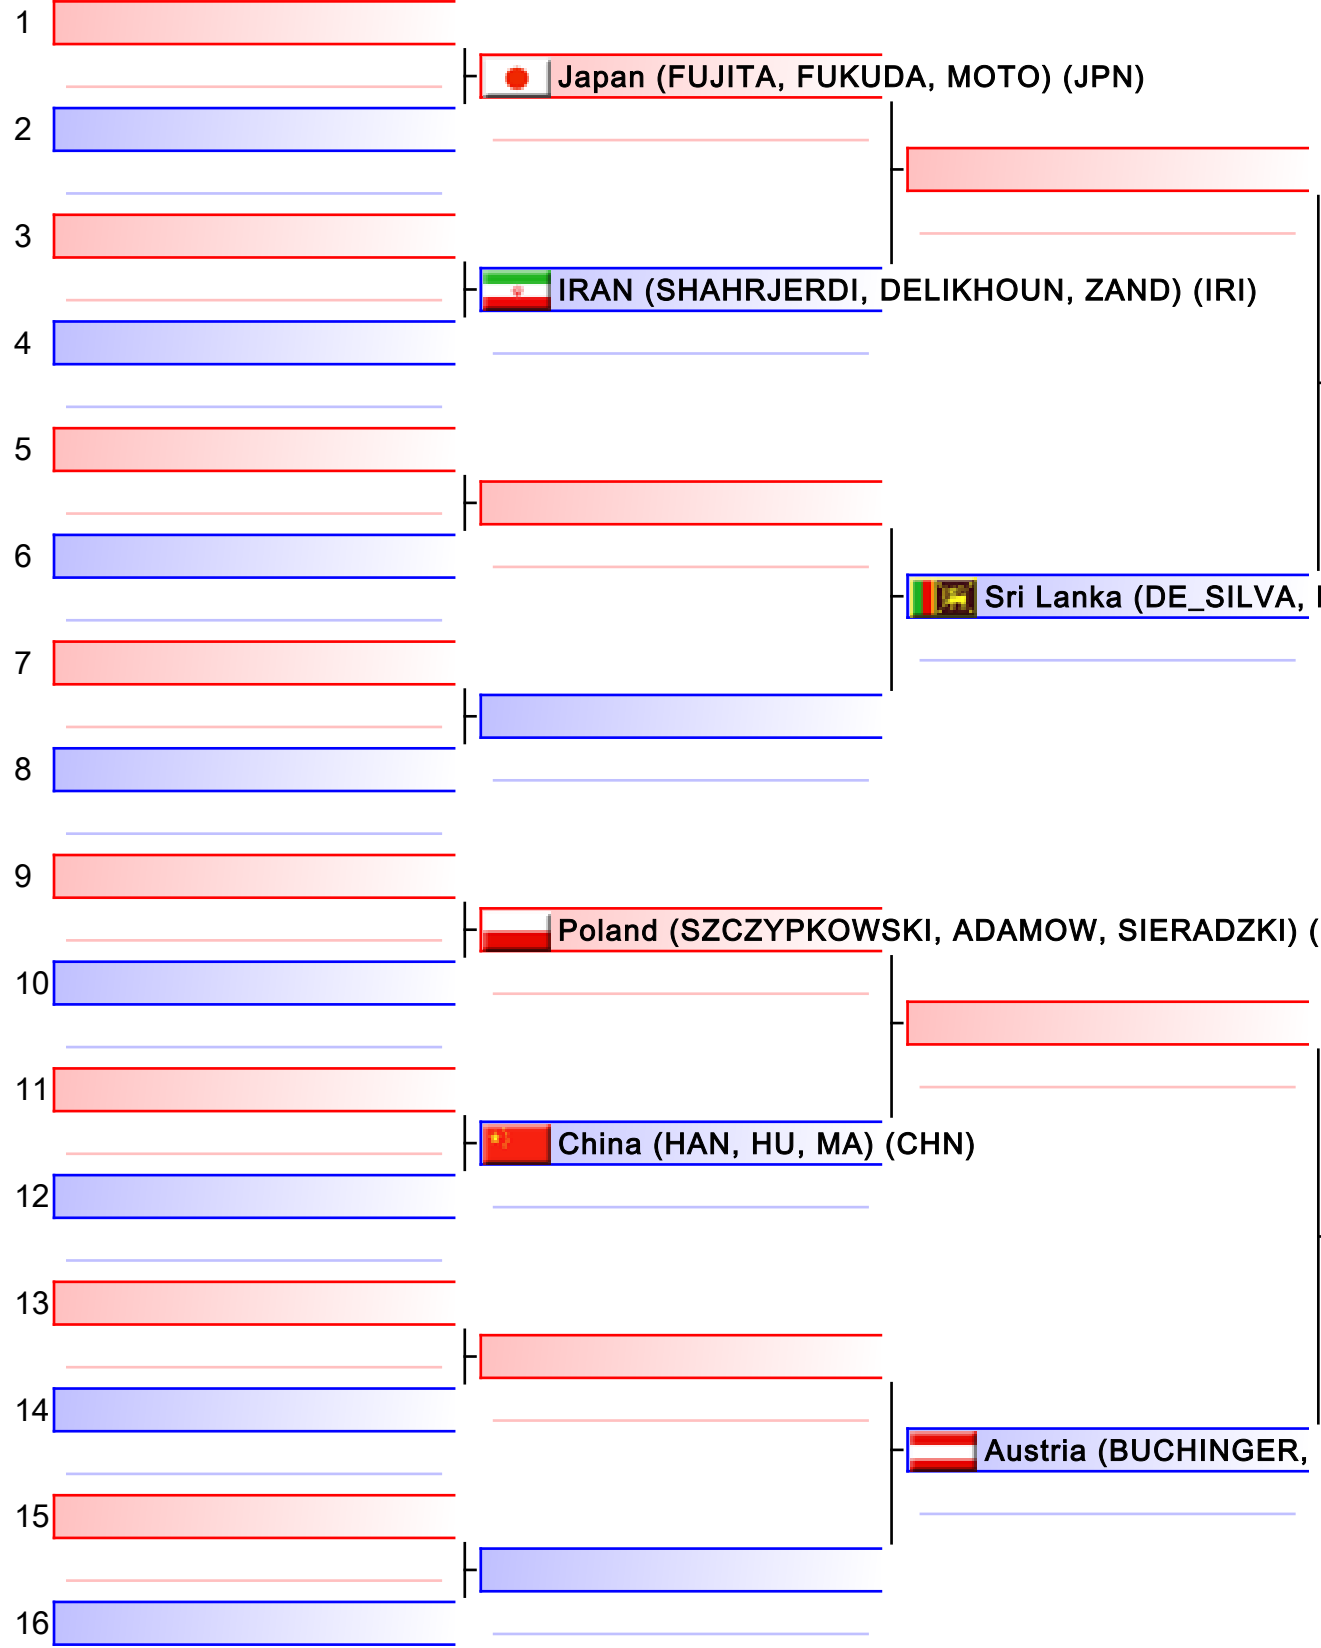

Final

[Original]

Referees: