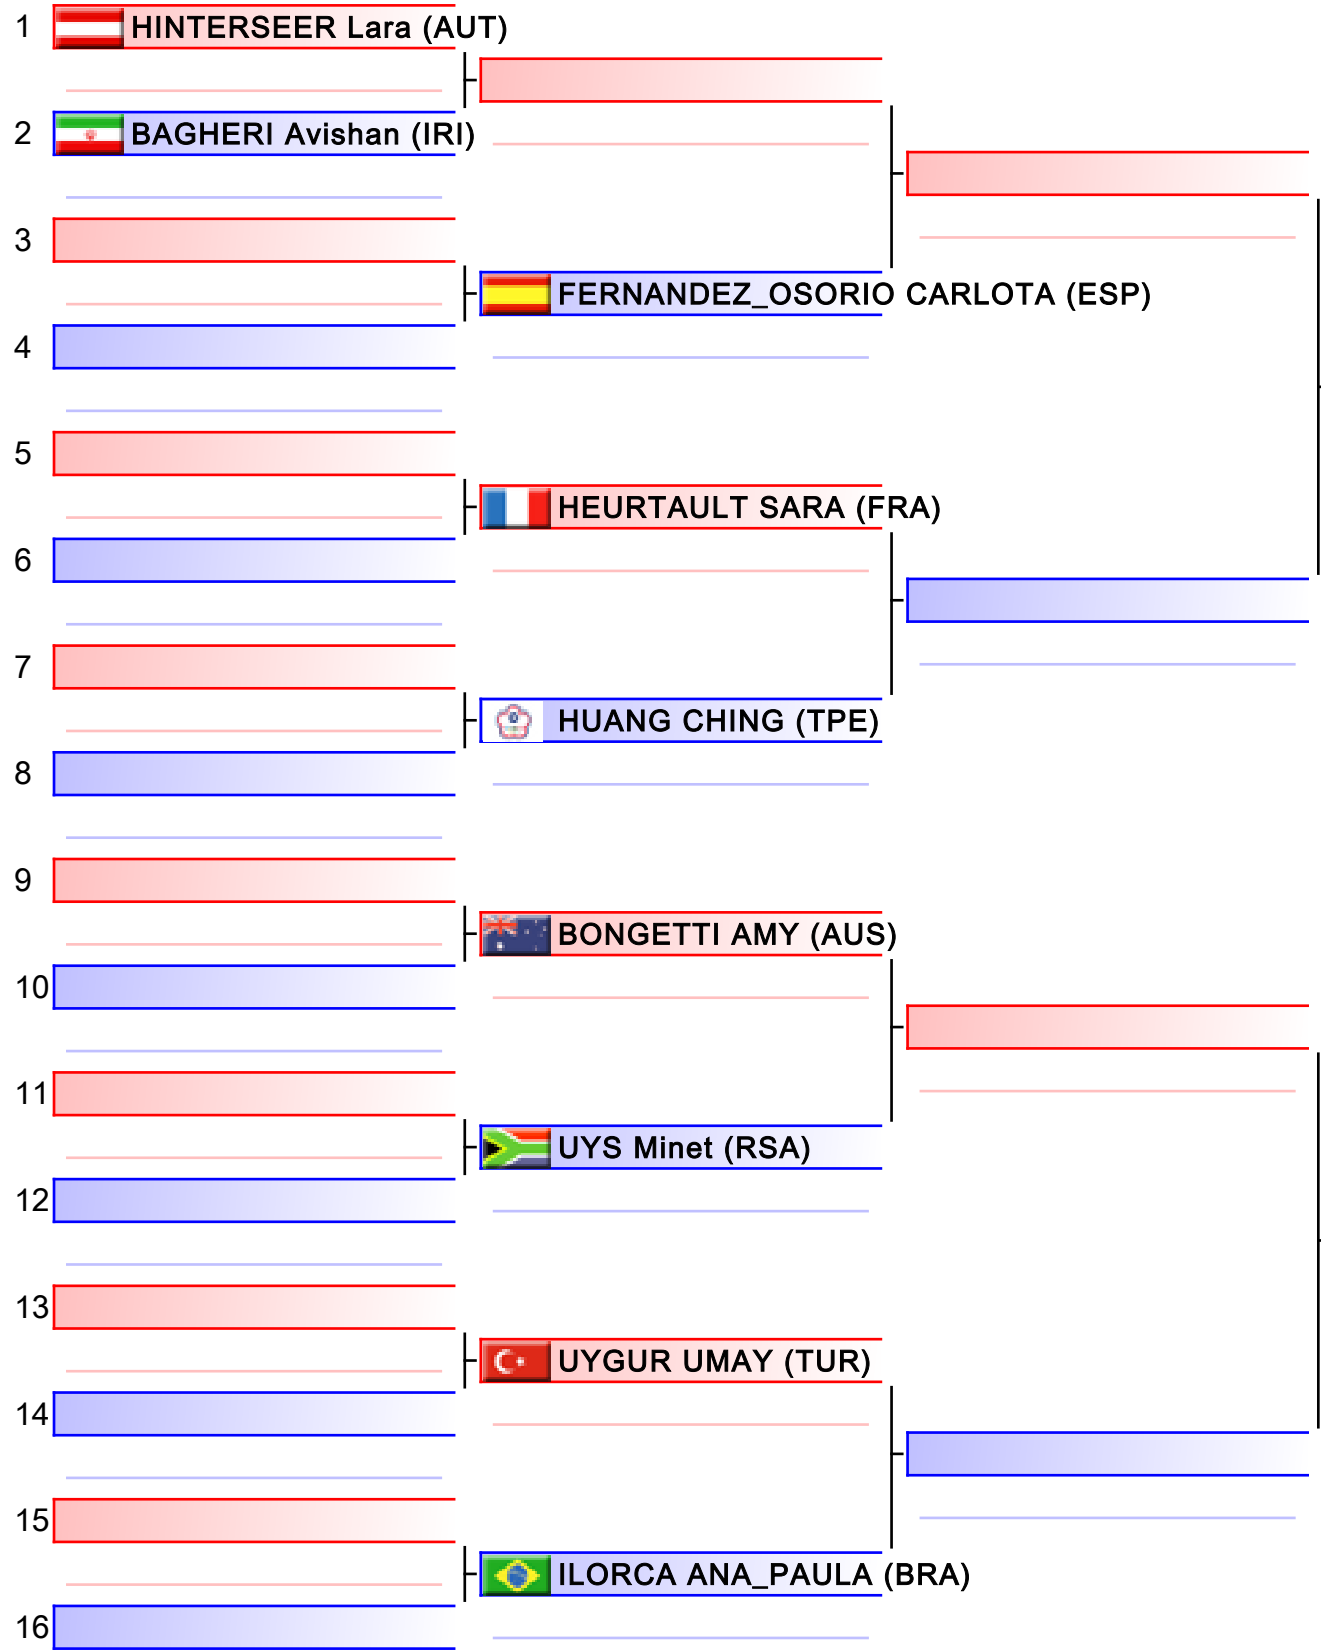

2018 FISU World University Karate Championship, Kobe, JPN

Tatami
2 13:00

Pool
1/1

[Original]

Referees:			

Kumite -50kg Female

2018 FISU World University Karate Championship, Kobe, JPN

Tatami
1 14:00

Pool
1/2

[Original]

Referees:			

Kumite -50kg Female

2018 FISU World University Karate Championship, Kobe, JPN

Tatami
2 14:00

Pool
2/2

[Original]

Referees:			

[Original]

Referees:			

[Original]

Referees:			

Kumite -60 kg Male

2018 FISU World University Karate Championship, Kobe, JPN

Tatami
1 12:00