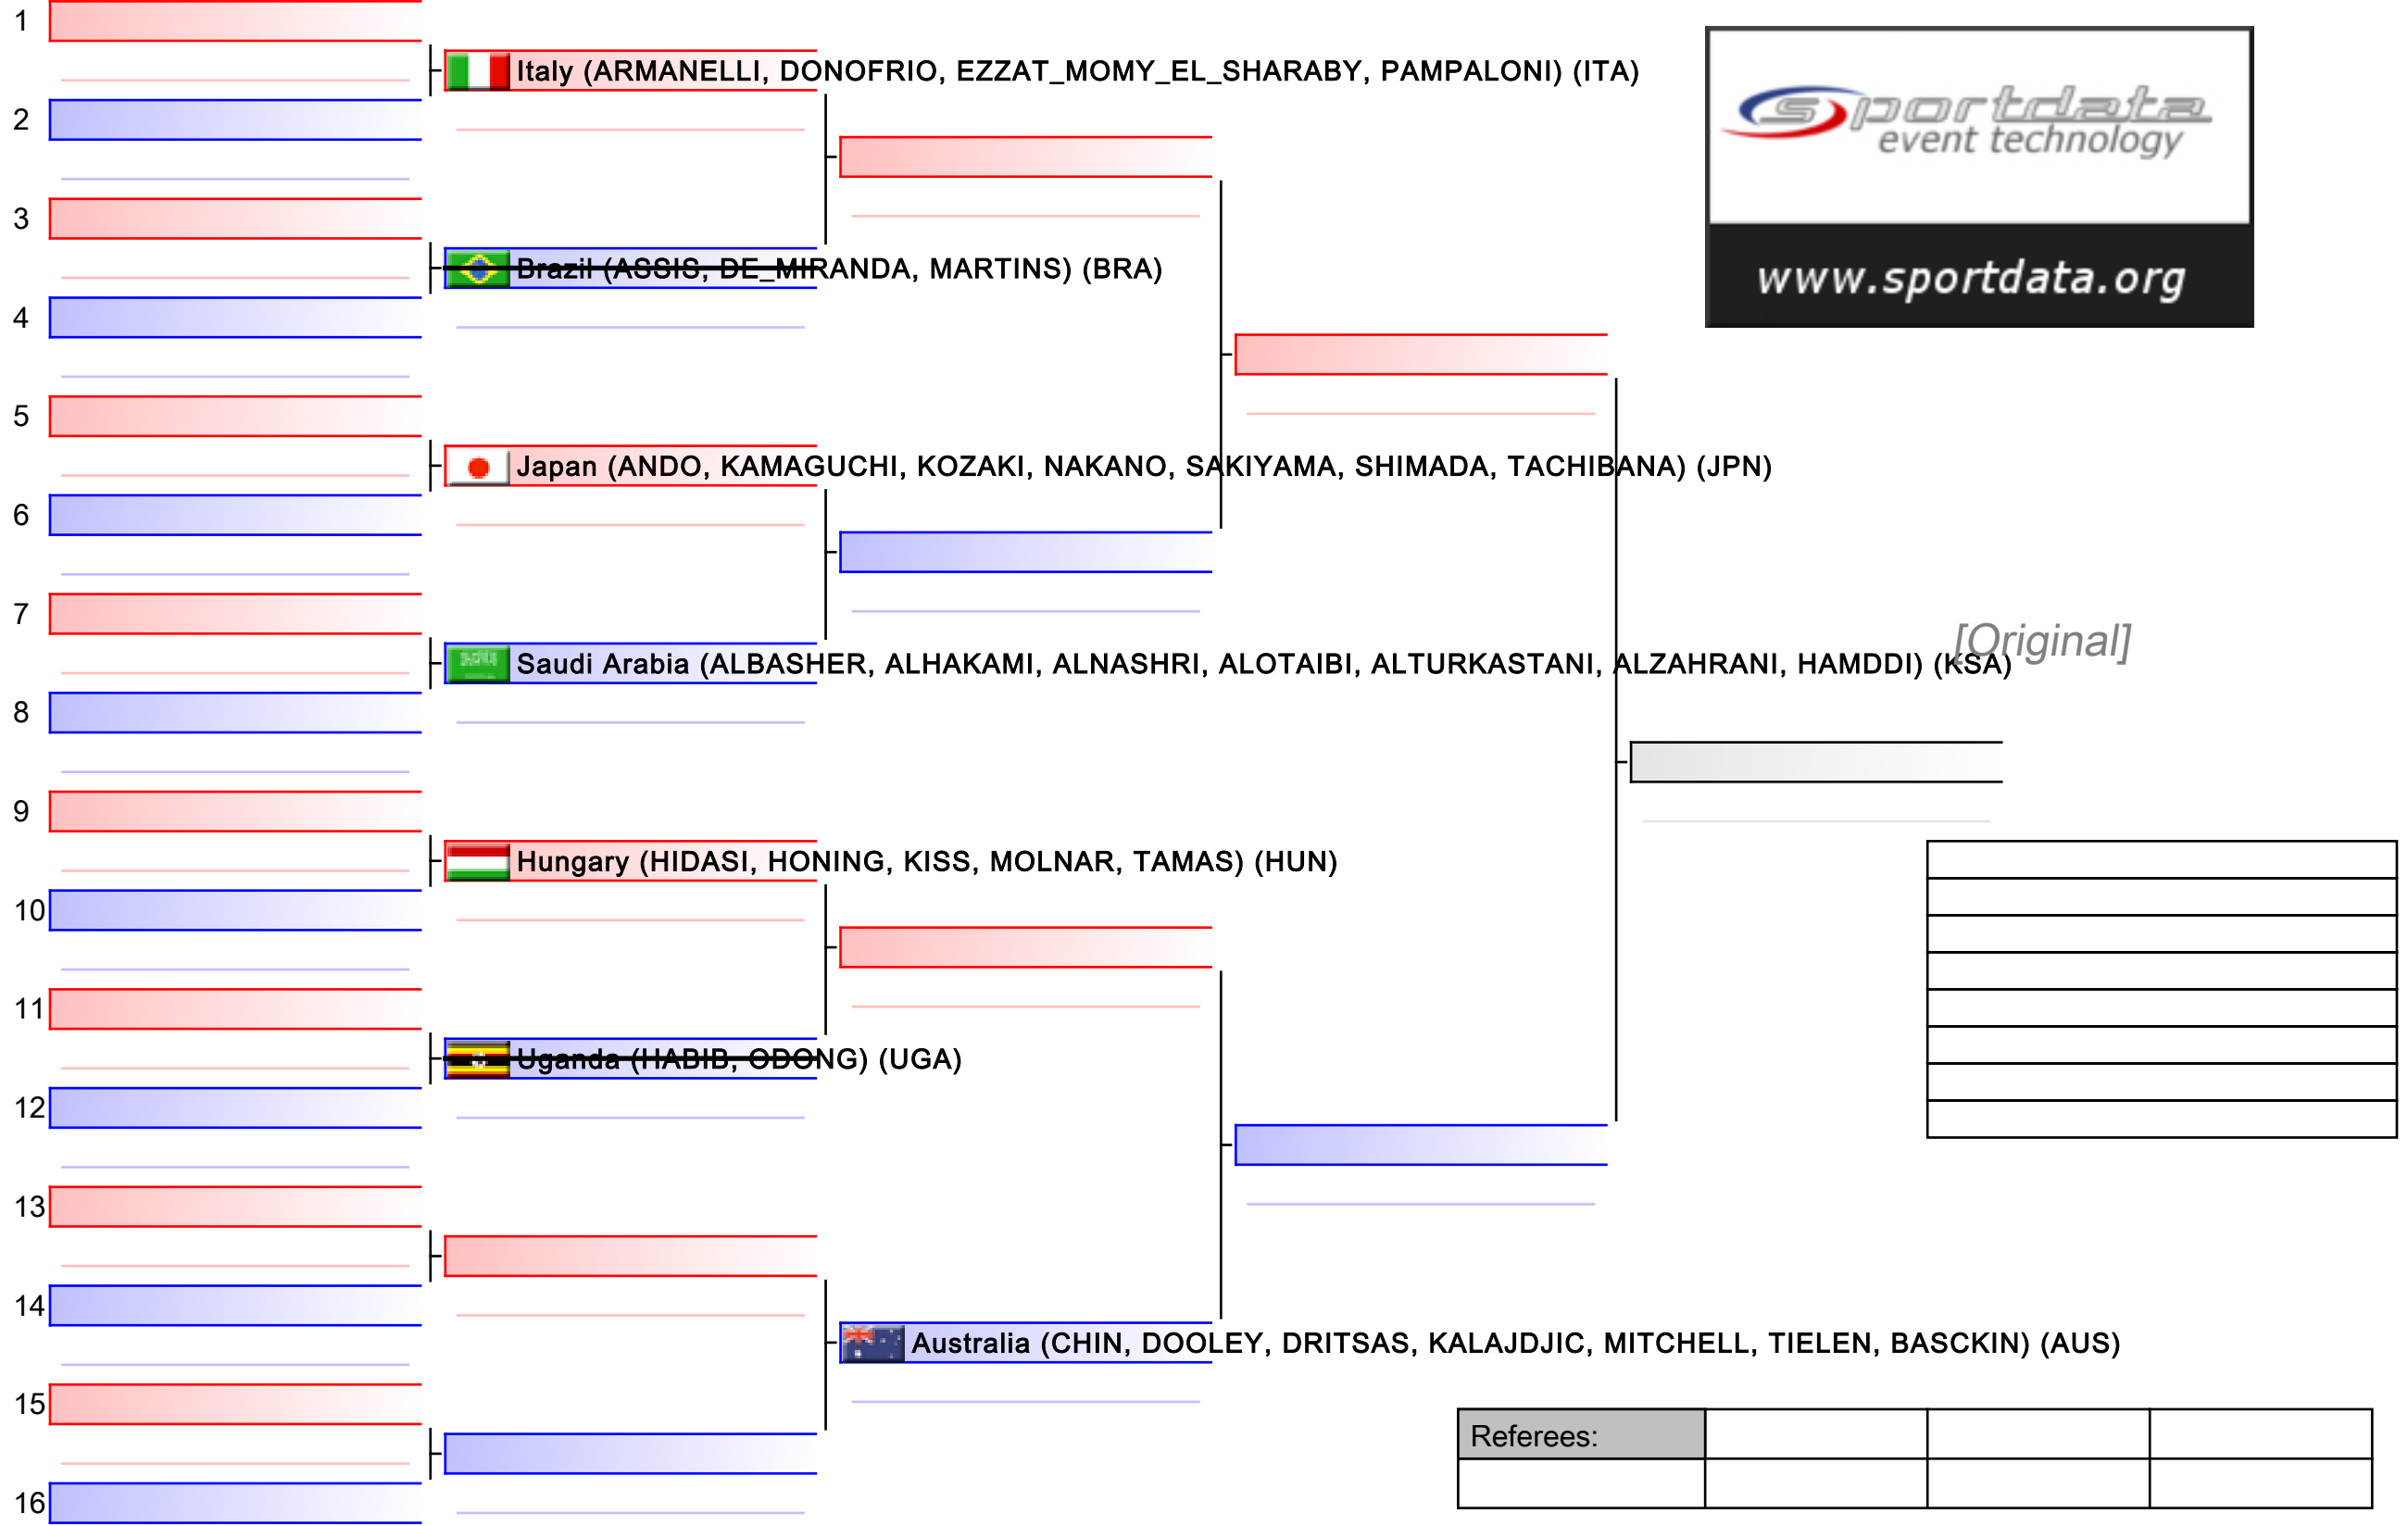

Kumite Team Male

2018 FISU World University Karate Championship, Kobe, JPN

Tatami
1 10:00

Pool
1/2

[Original]