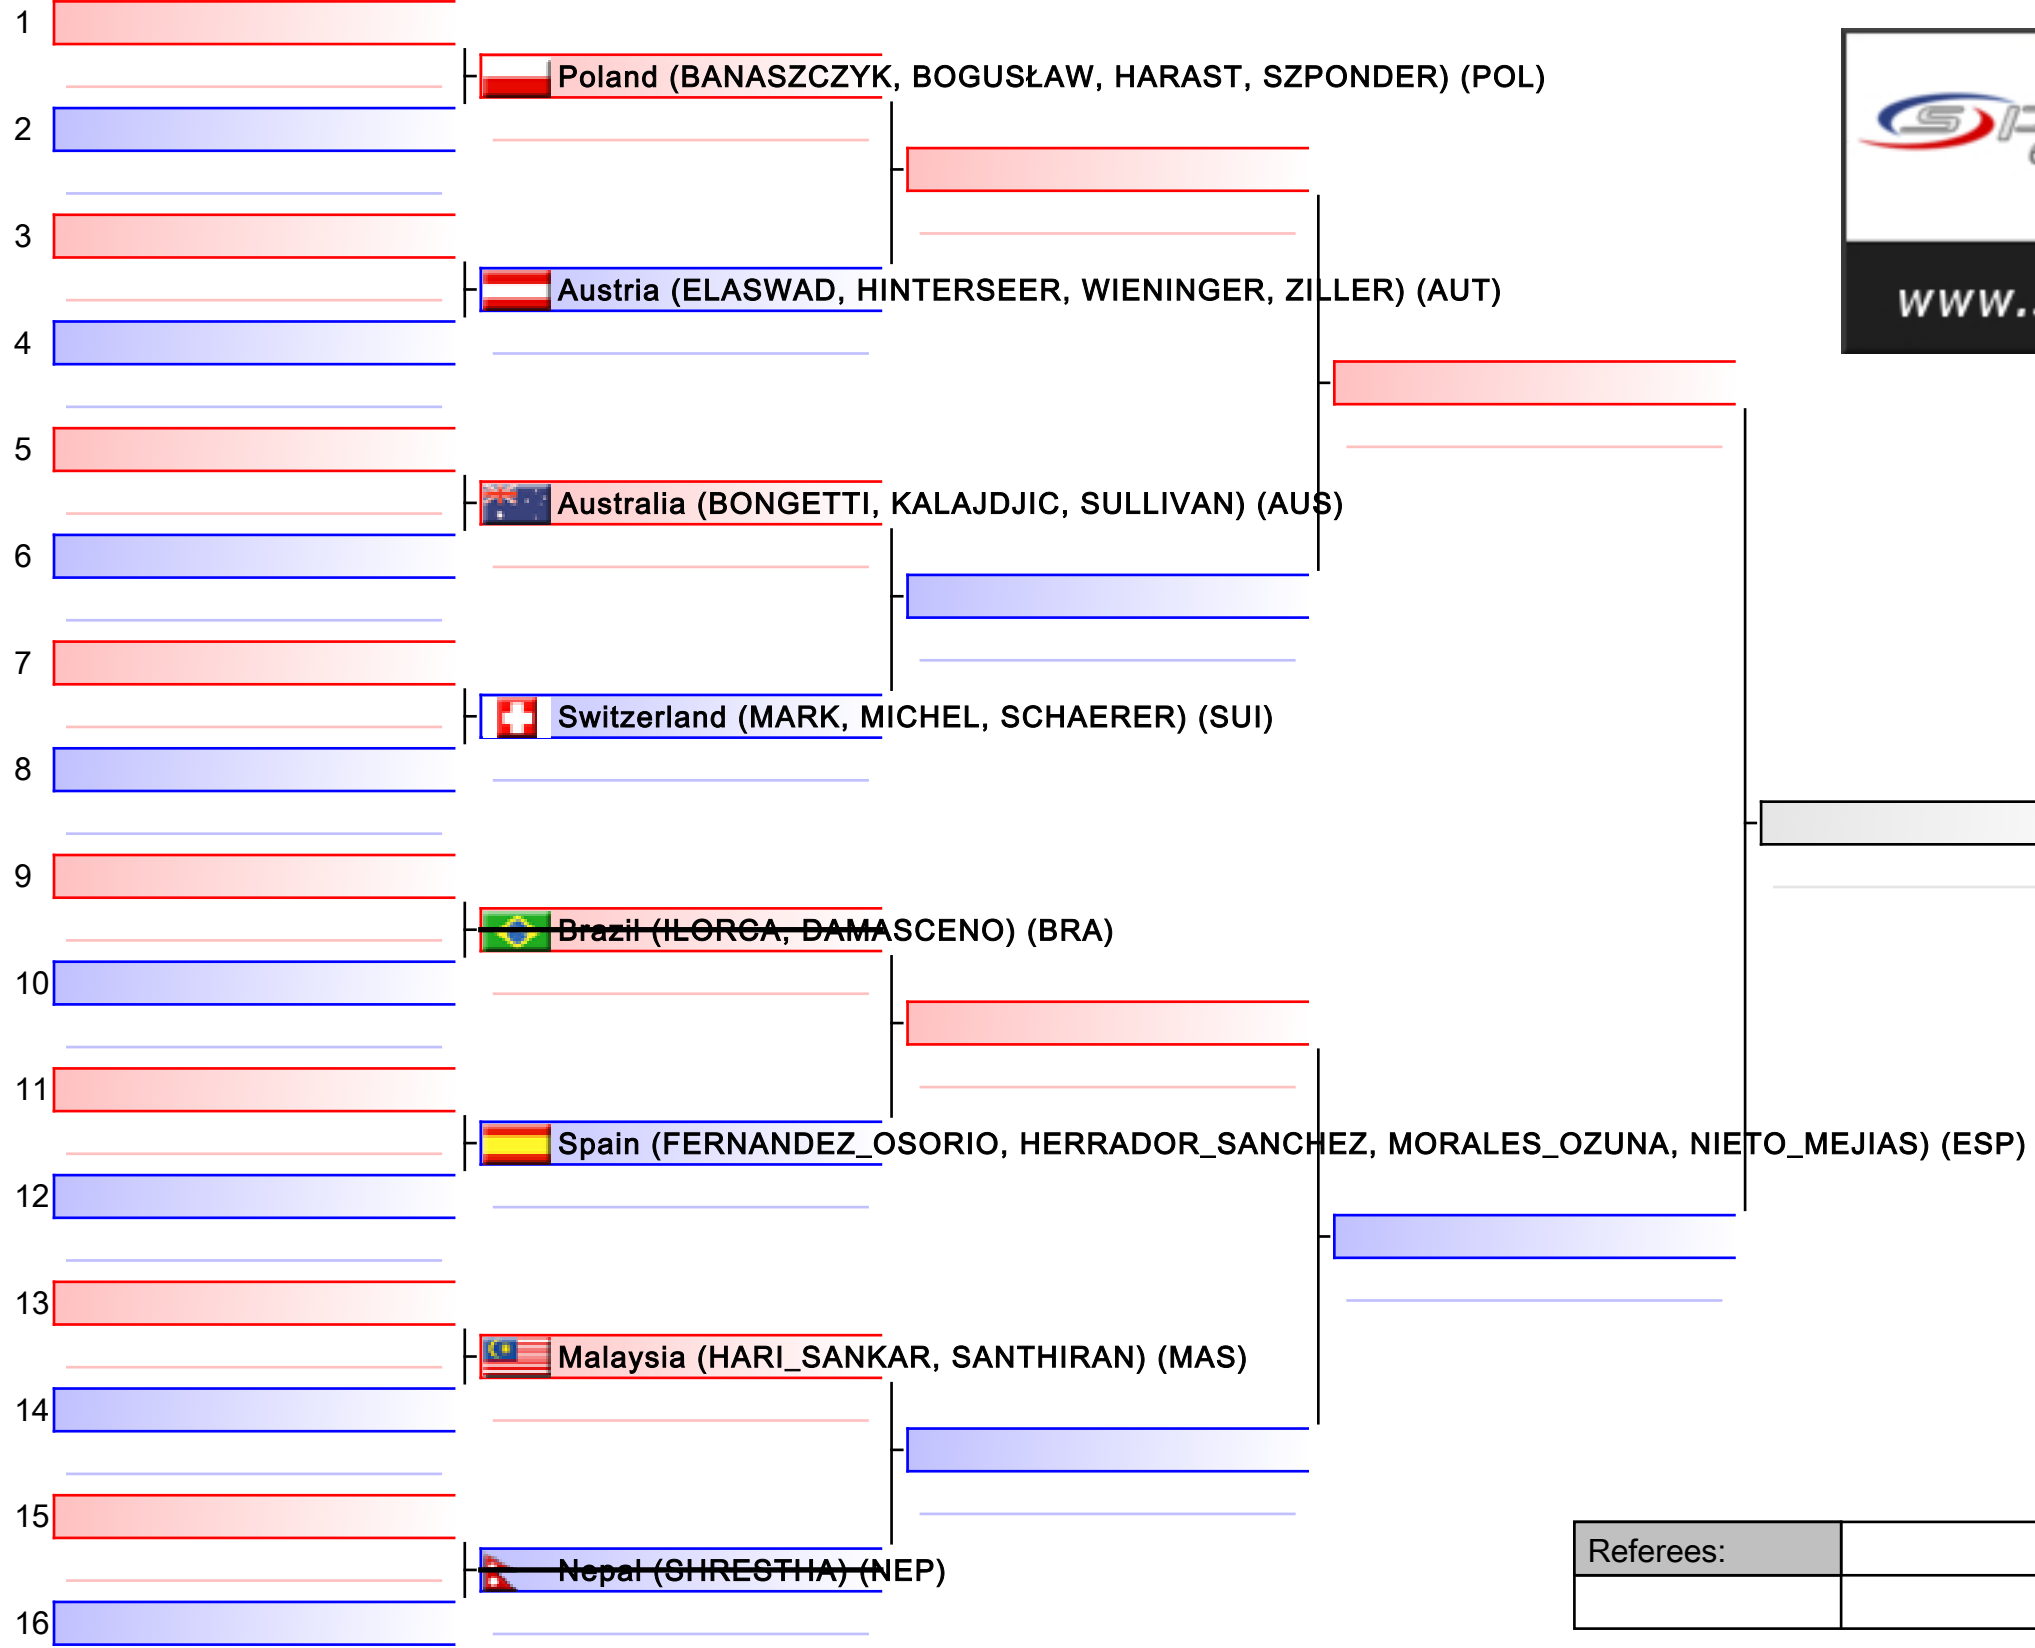

Kumite Team Female

2018 FISU World University Karate Championship, Kobe, JPN

Tatami
1 14:00

Pool
1/2

[Original]

Referees: