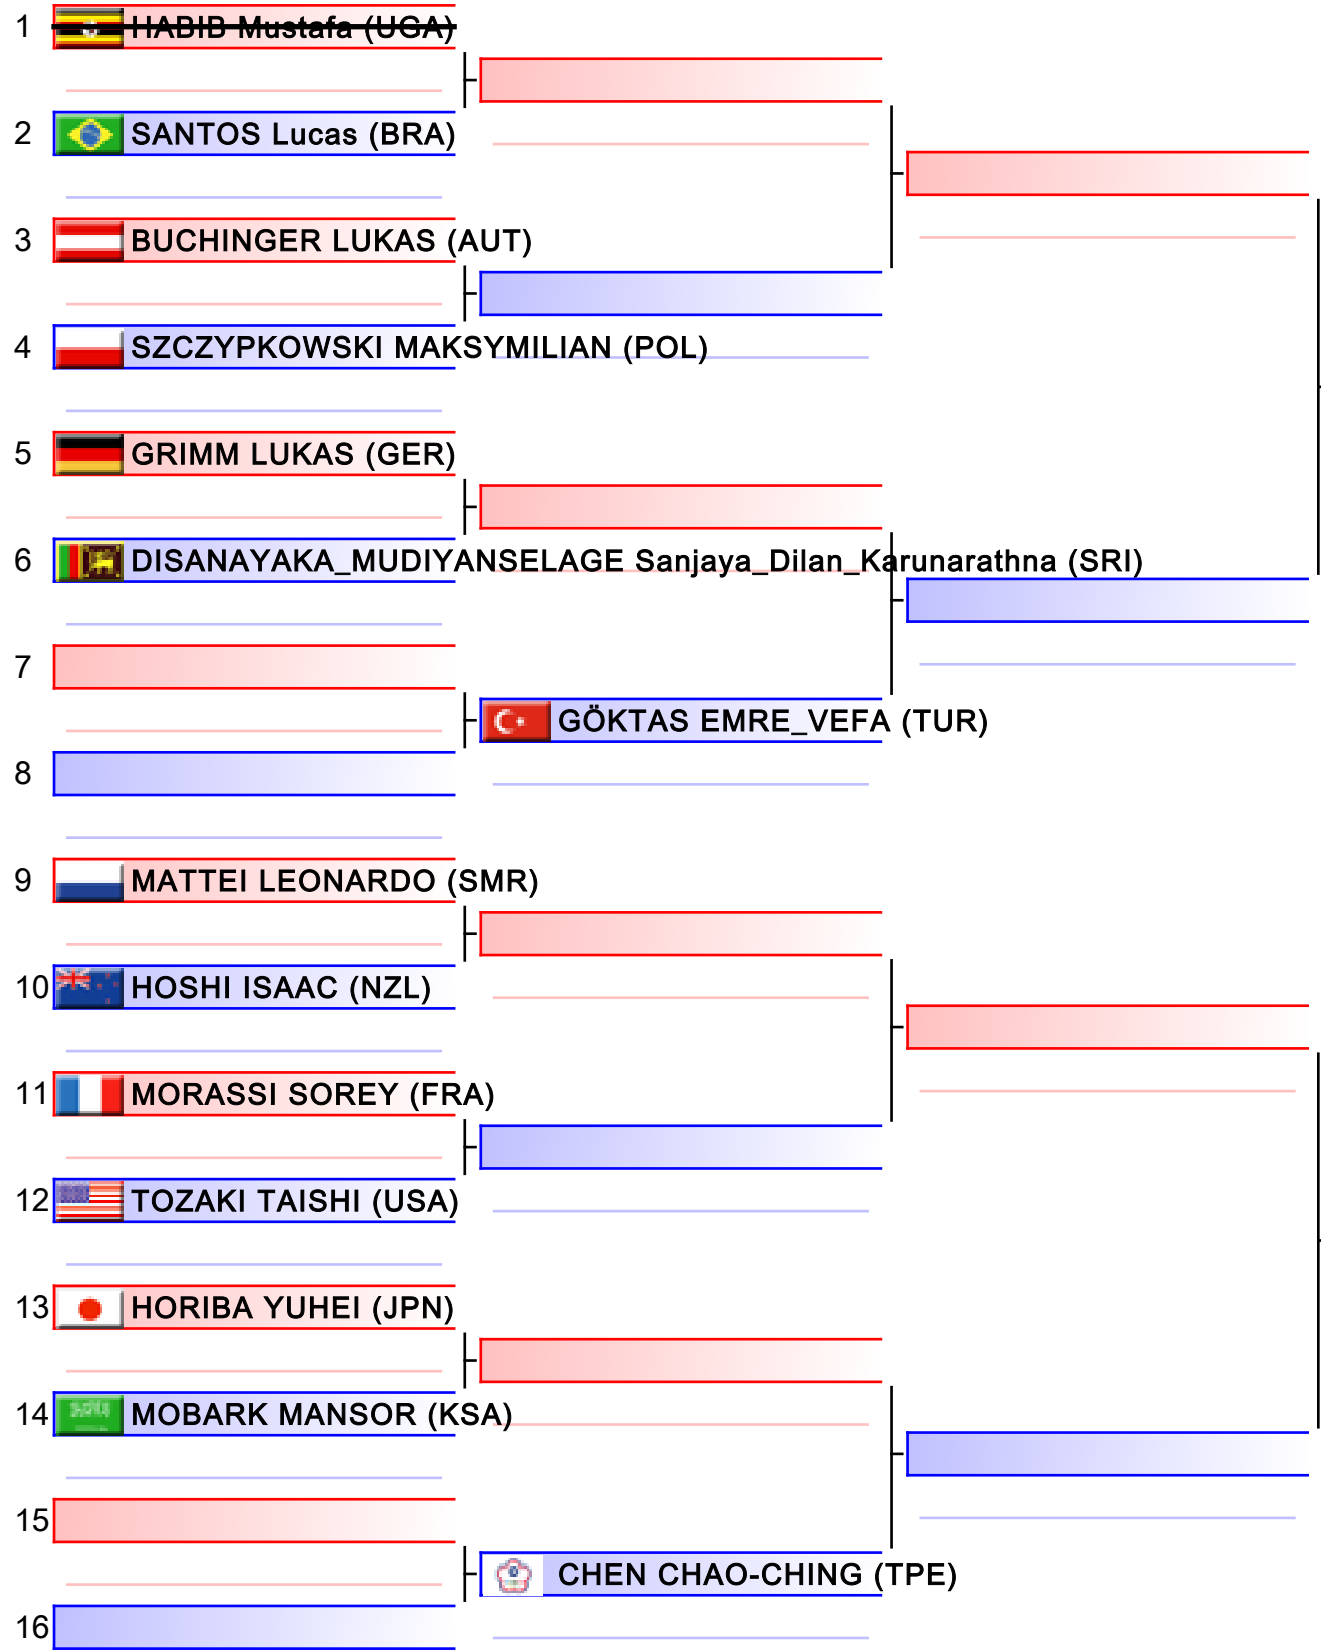

[Original]

Referees:			

[Original]

Referees:			

Kata Individual Male

2018 FISU World University Karate Championship, Kobe, JPN

Tatami
1 09:00

Pool
1/2

[Original]

Referees:			

[Original]

Referees:			

Kata Team Female

2018 FISU World University Karate Championship, Kobe, JPN

Tatami
2 09:00

Pool
1/1