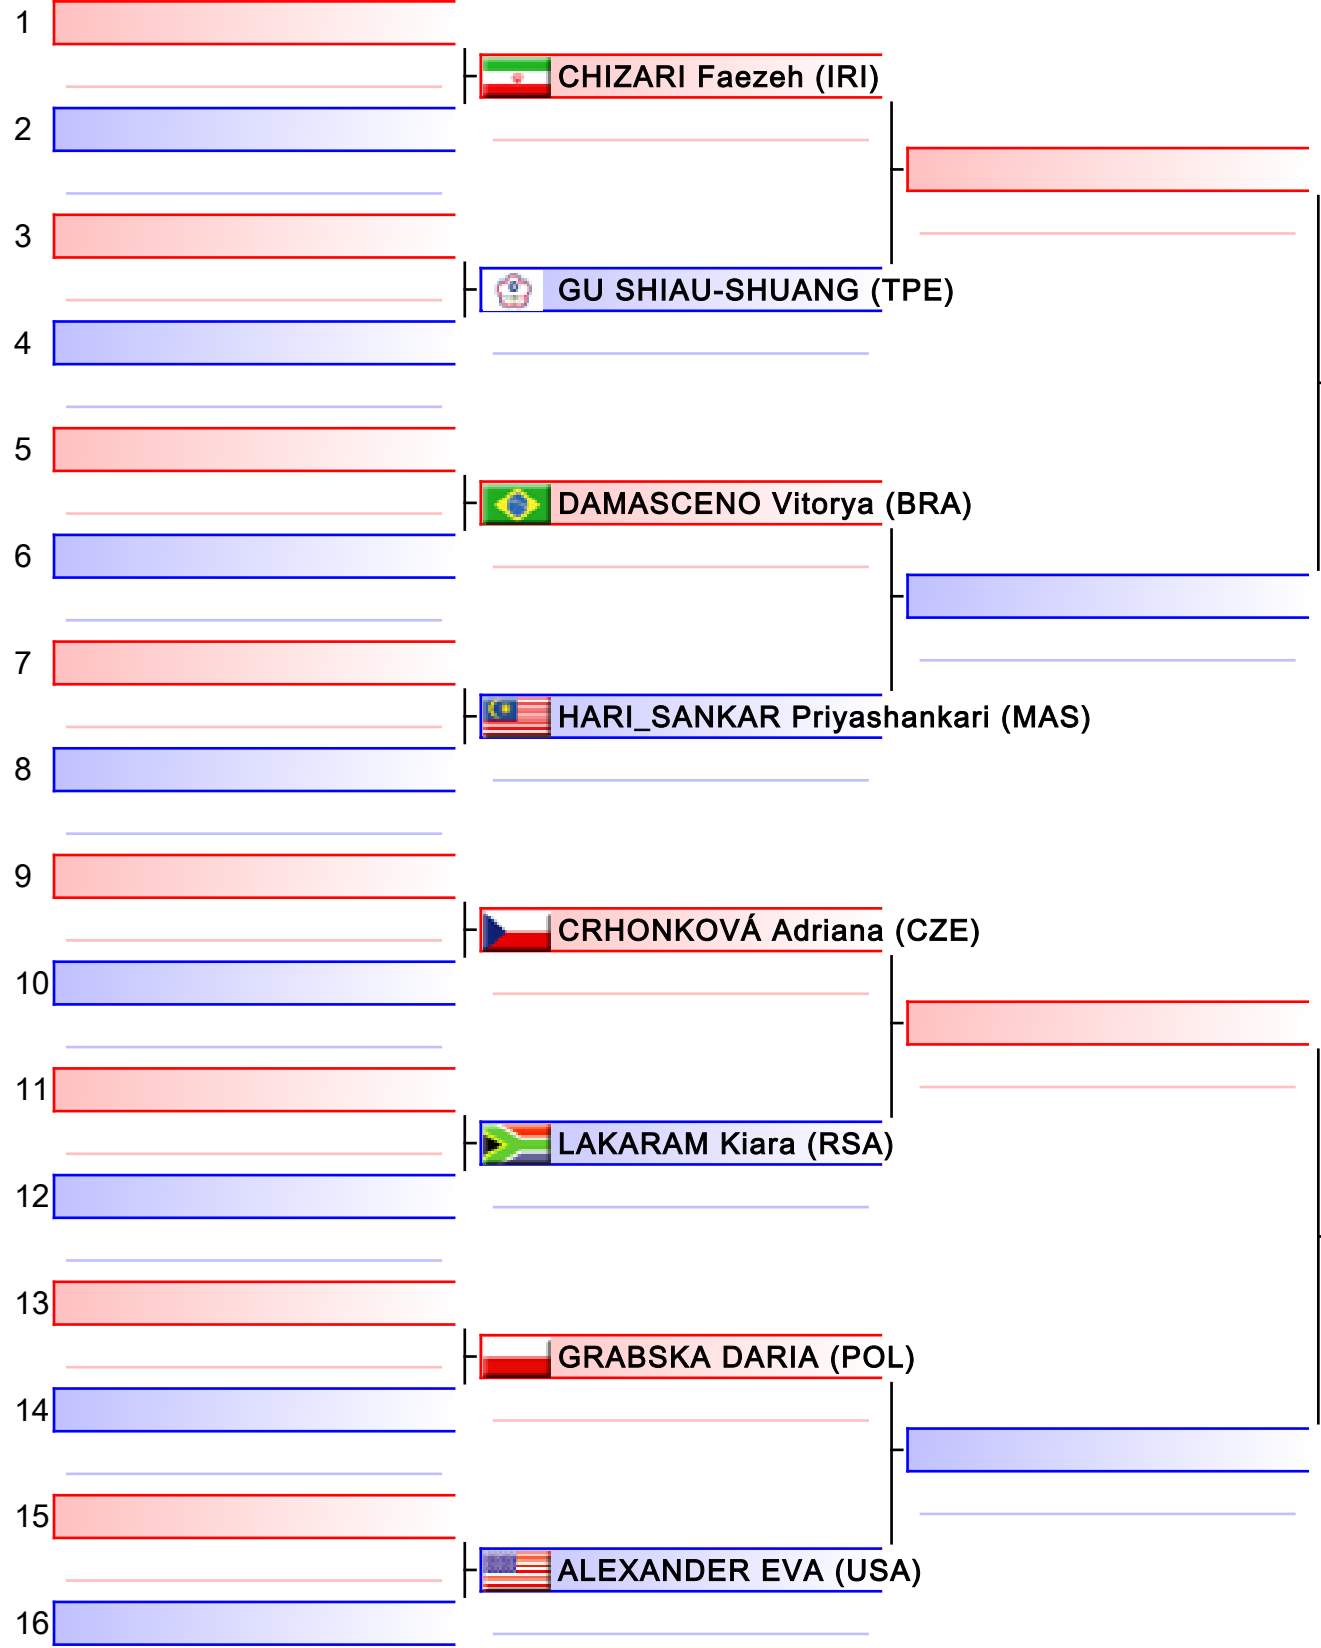

Kumite -50kg Female

2018 FISU World University Karate Championship, Kobe, JPN

Tatami
1 14:00

Pool
1/2

[Original]

Referees: