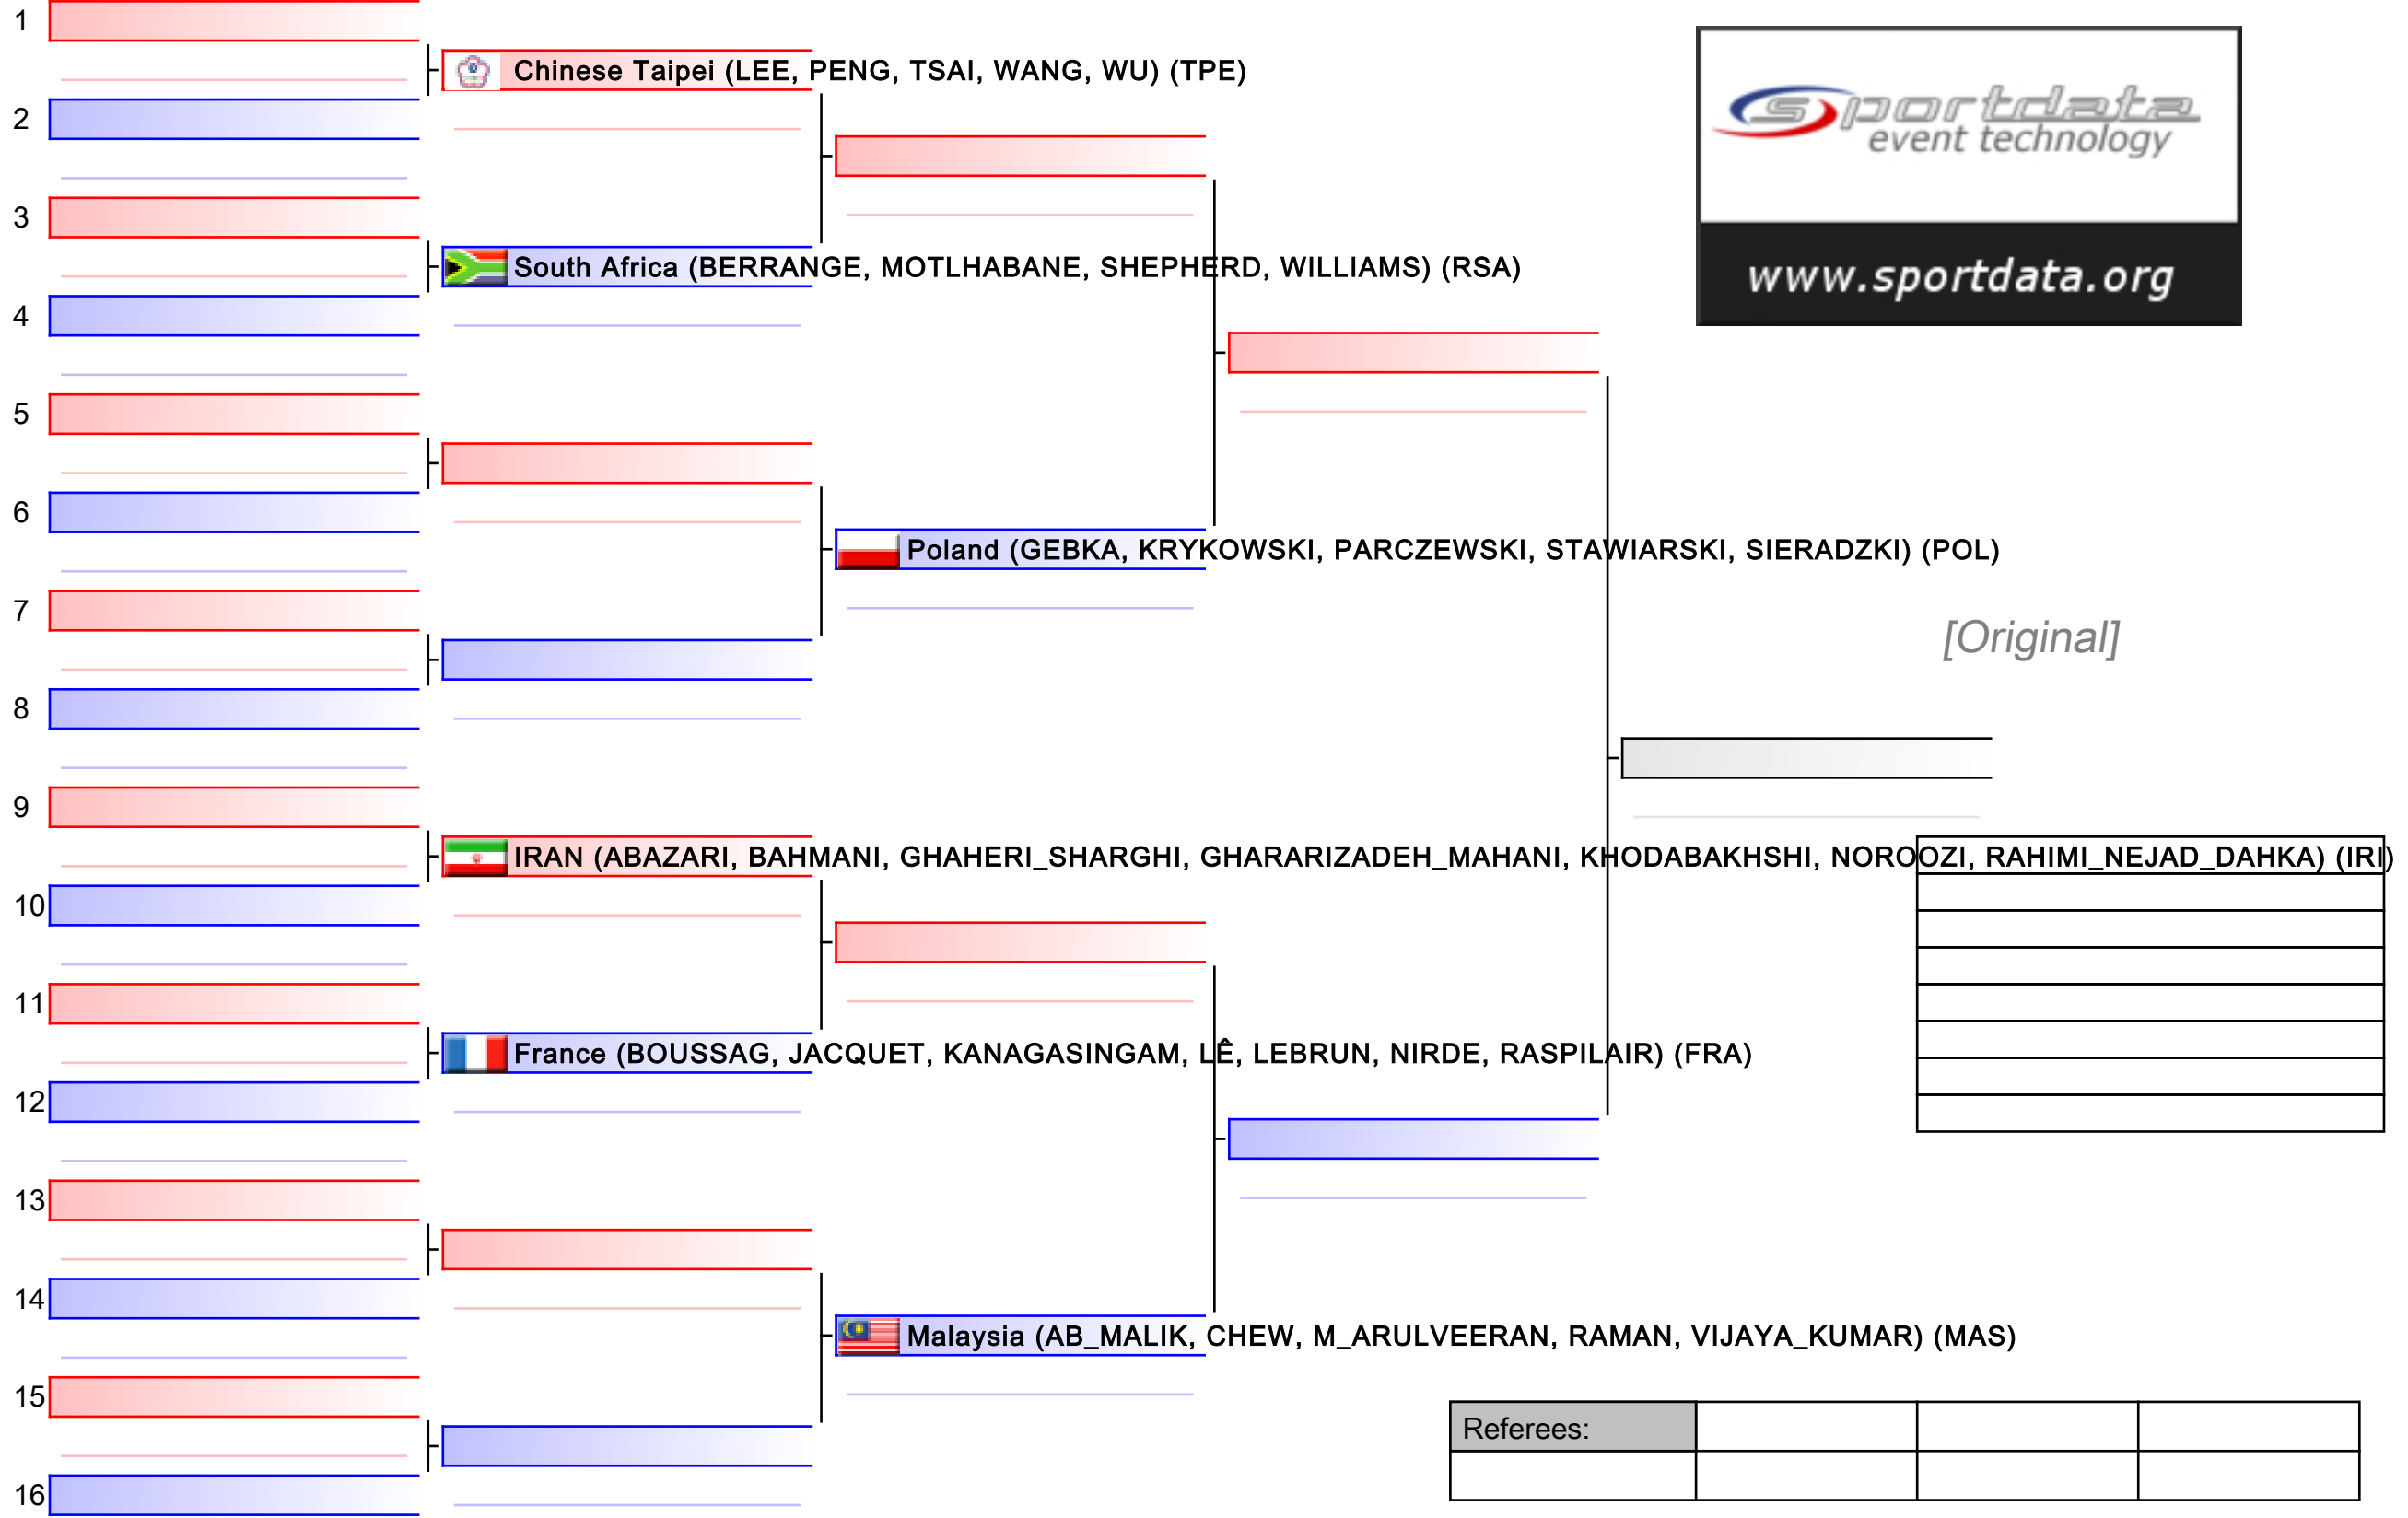

Referees:			

Kumite Team Male

2018 FISU World University Karate Championship, Kobe, JPN

Tatami
1 10:00

Pool
1/2

[Original]

Referees:			