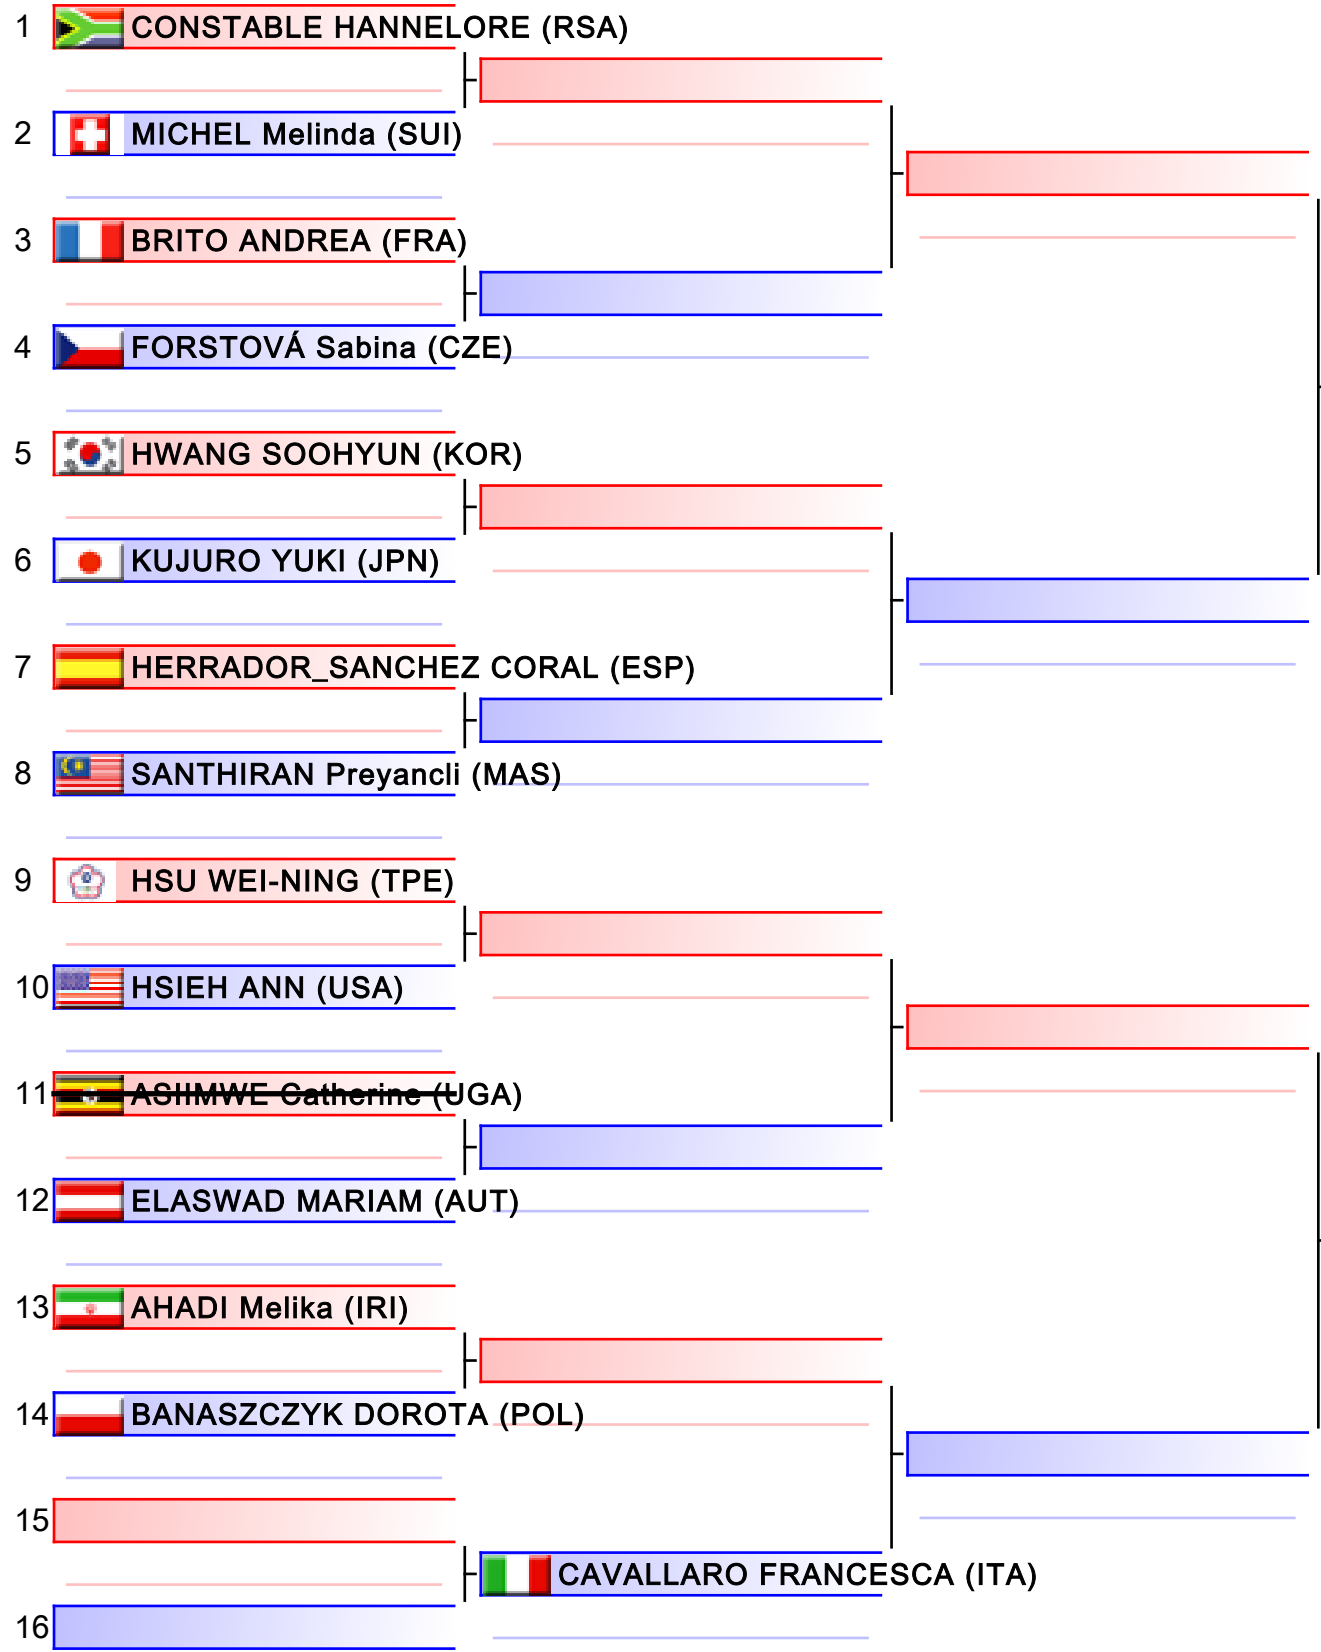

Pool
1/2

- 1  **BASCKIN RICHARD (AUS)**
- 2  **PAMPALONI MATTIA (ITA)**
- 3  **PENG Pin-Chieh (TPE)**
- 4  **SAMDAN ERAY (TUR)**
- 5  **SHEPHERD Brandon (RSA)**
- 6  **KISS András_László (HUN)**
- 7  **DE_MIRANDA Gabriel (BRA)**
- 8  **~~KOZAKI YUGO (JPN)~~**
- 9  **MESKINI Ali (IRI)**

[Original]

Referees:			

Kumite -60 kg Male

2018 FISU World University Karate Championship, Kobe, JPN

Tatami
2 12:00

Pool
2/2

[Original]

Referees:			

[Original]

Referees:			

[Original]

Referees:			

Kumite -67 kg Male

2018 FISU World University Karate Championship, Kobe, JPN

Tatami
2 14:25

Pool
2/2