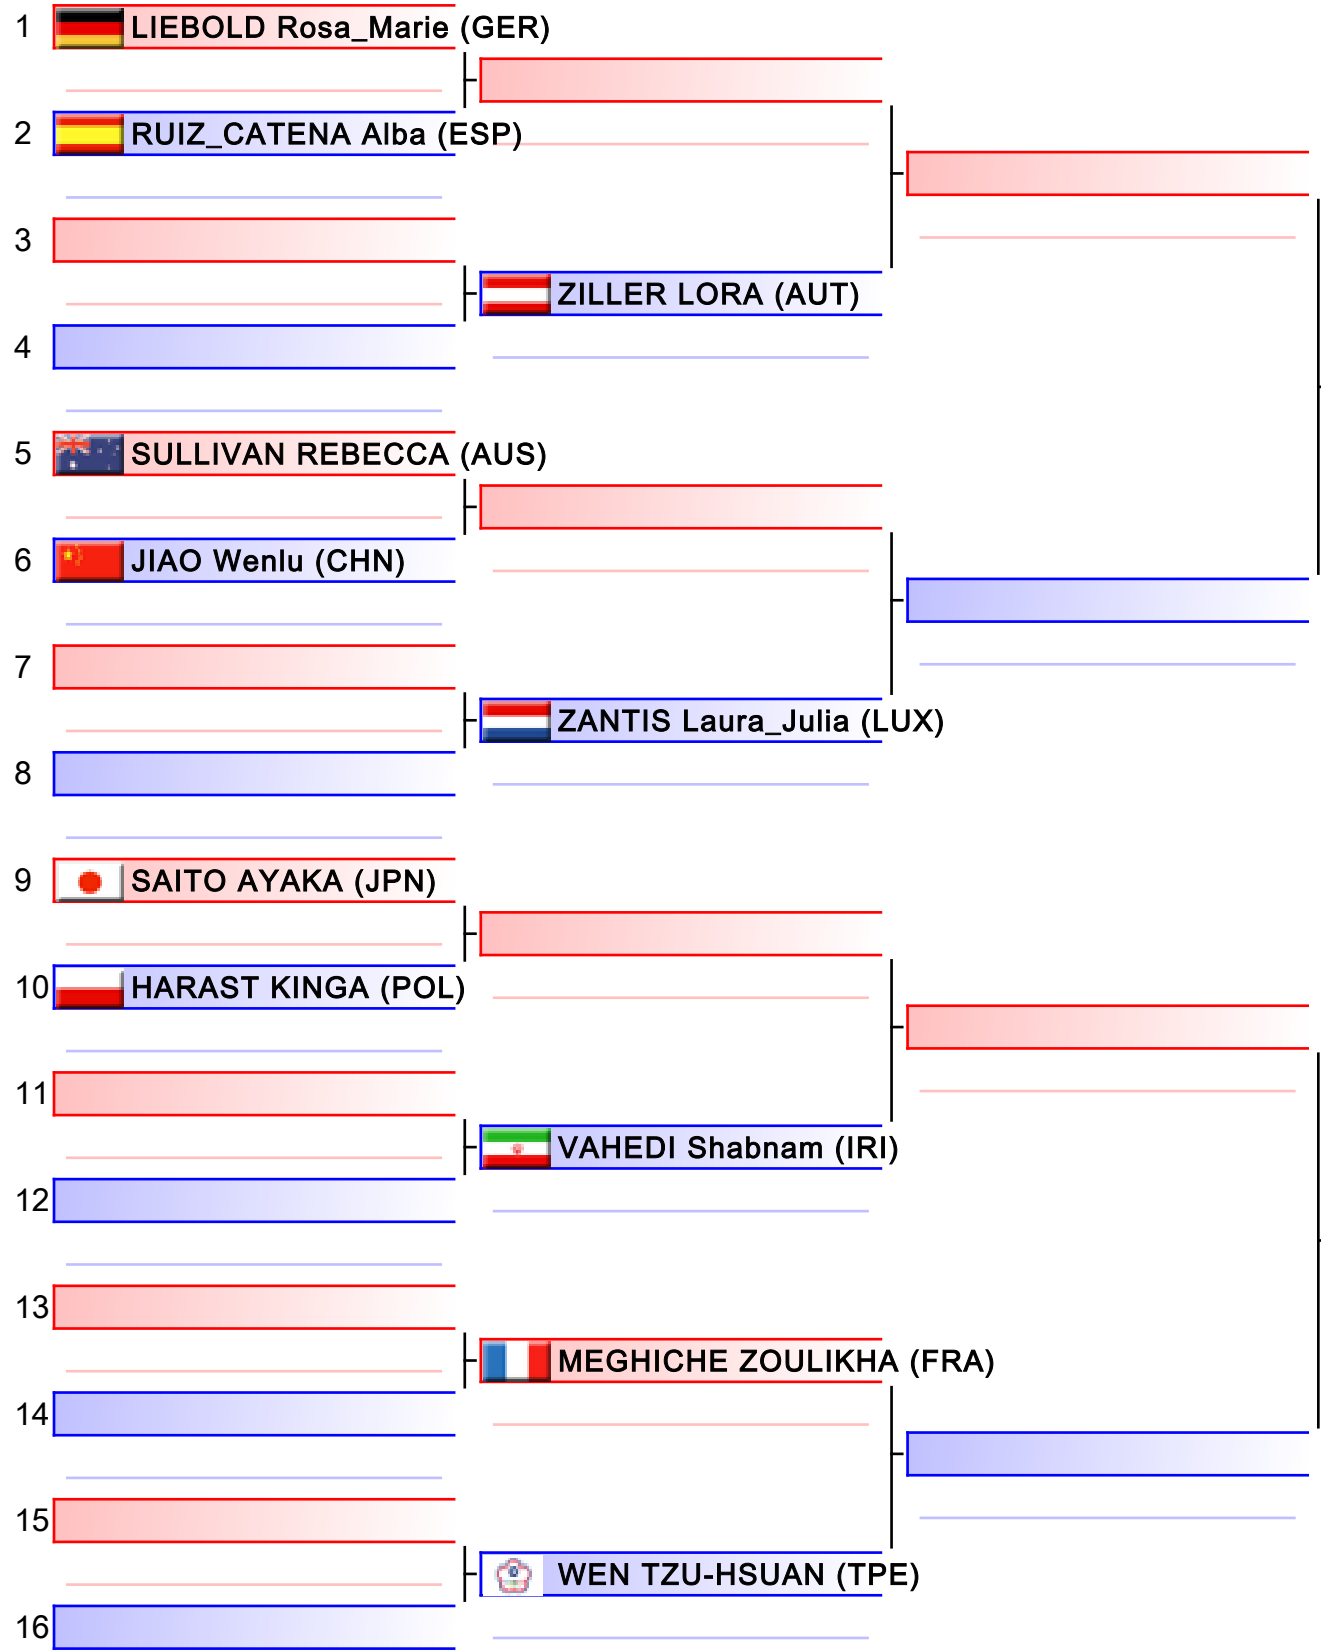

[Original]

Referees:			

[Original]

Referees:			

Kata Individual Male

2018 FISU World University Karate Championship, Kobe, JPN

Tatami
1 09:00

Pool
1/2

[Original]

Referees:			

[Original]

Referees:			

Kata Team Female

2018 FISU World University Karate Championship, Kobe, JPN

Tatami
2 09:00

Pool
1/1

[Original]

Referees:			

Final

[Original]

Referees:			

[Original]

Referees:			

Kumite +84 kg Male

2018 FISU World University Karate Championship, Kobe, JPN

Tatami
2 13:00

Pool
1/1

[Original]

Referees:			

Kumite -50kg Female

2018 FISU World University Karate Championship, Kobe, JPN

Tatami
1 14:00