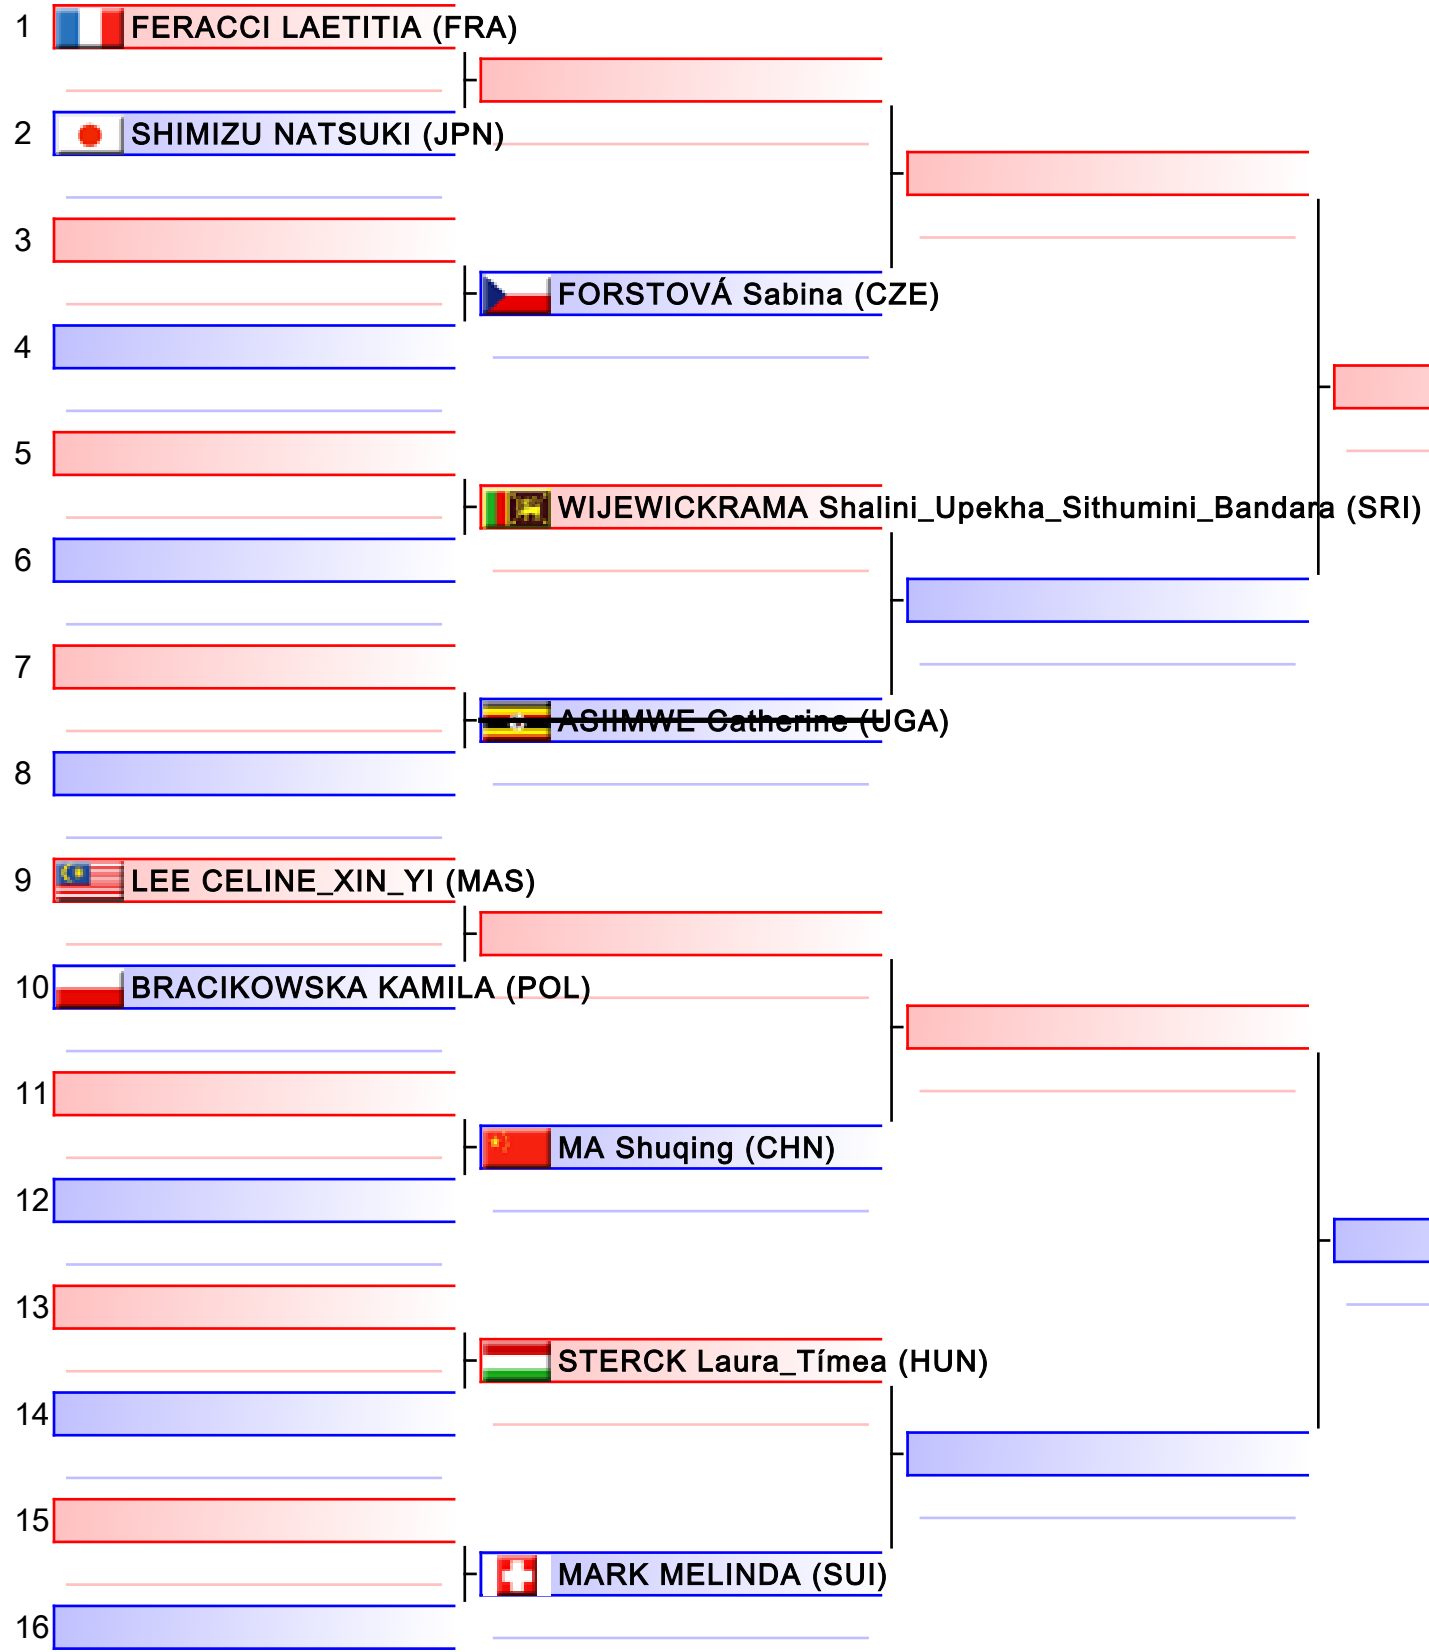

[Original]

Referees:			

[Original]

Referees:			

Kata Individual Male

2018 FISU World University Karate Championship, Kobe, JPN

Tatami
1 09:00

Pool
1/2

[Original]

Referees:			

[Original]

Referees:			

Kata Team Female

2018 FISU World University Karate Championship, Kobe, JPN

Tatami
2 09:00

Pool
1/1