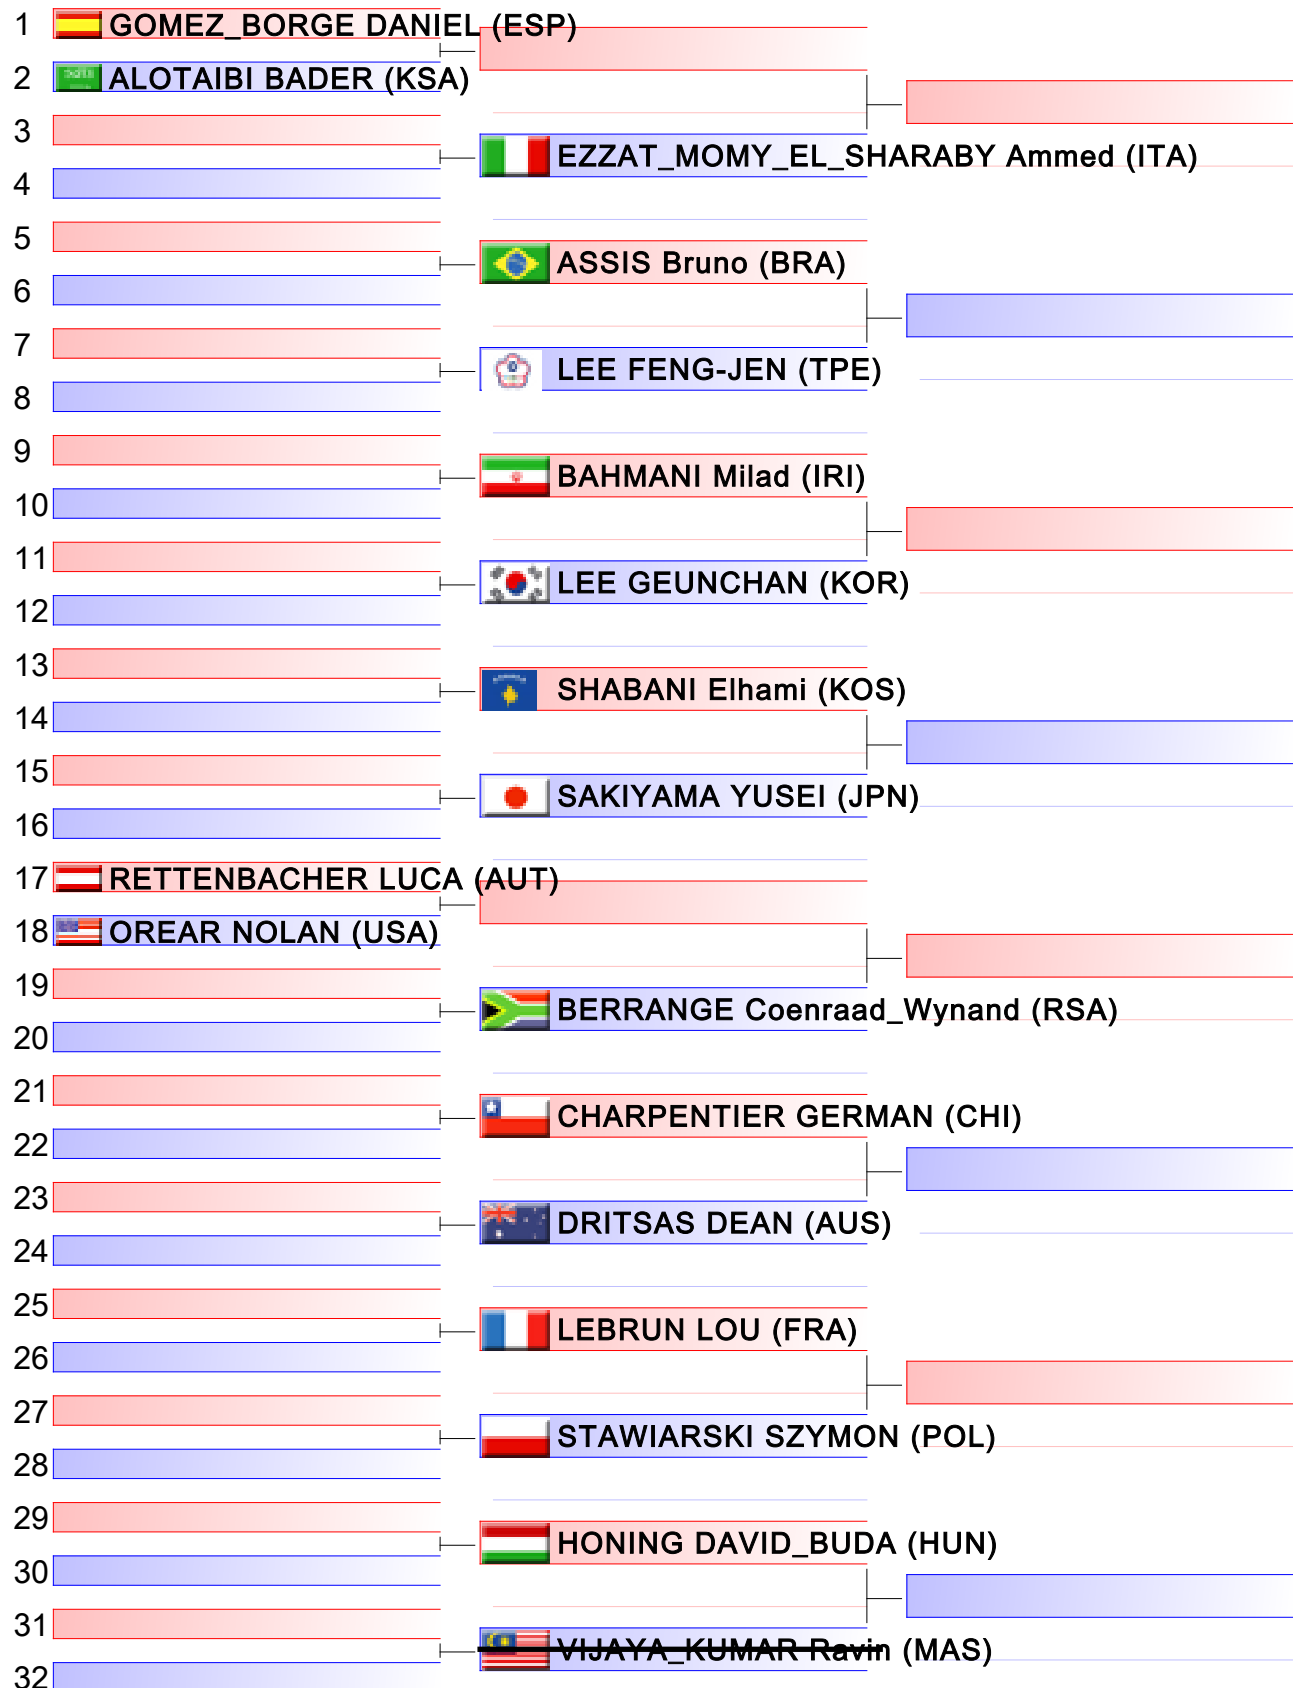

[Original]

Referees:			

[Original]

Referees:			

Kumite -67 kg Male

2018 FISU World University Karate Championship, Kobe, JPN

Tatami
2 14:25

Pool
2/2

[Original]

Referees:			

- 1  SCHWEIER KATJA (GER)
- 2  FORSTOVÁ Simona (CZE)
- 3  KALAJDJIC JELENA (AUS)
- 4  LI SUSANA (CHI)
- 5  SEMERARO SILVIA (ITA)
- 6  NIETO_MEJIAS MARIA_ISABEL (ESP)
- 7  SIVERT LAURA (FRA)
- 8  JIAO Wenlu (CHN)
- 9  BOGUSŁAW Marta (POL)
- 10  SHRESTHA Sarita (NEP)
- 11  ABRAHAMS ANEEQAH (RSA)
- 12  WONG Cheuk_Lee (HKG)
- 13  JHANG HAO-TING (TPE)
- 14  ORYU KANAKO (JPN)
- 15  NAJAFI_GHAGHELESTANI Behnoosh (IRI)
- 16

Final

[Original]

Referees:			

Kumite -75 kg Male

2018 FISU World University Karate Championship, Kobe, JPN

Tatami
1 09:00

Pool
1/1

Final

[Original]

Referees:			

Final

[Original]

Referees:			

Kumite Team Female

2018 FISU World University Karate Championship, Kobe, JPN

Tatami
1 14:00