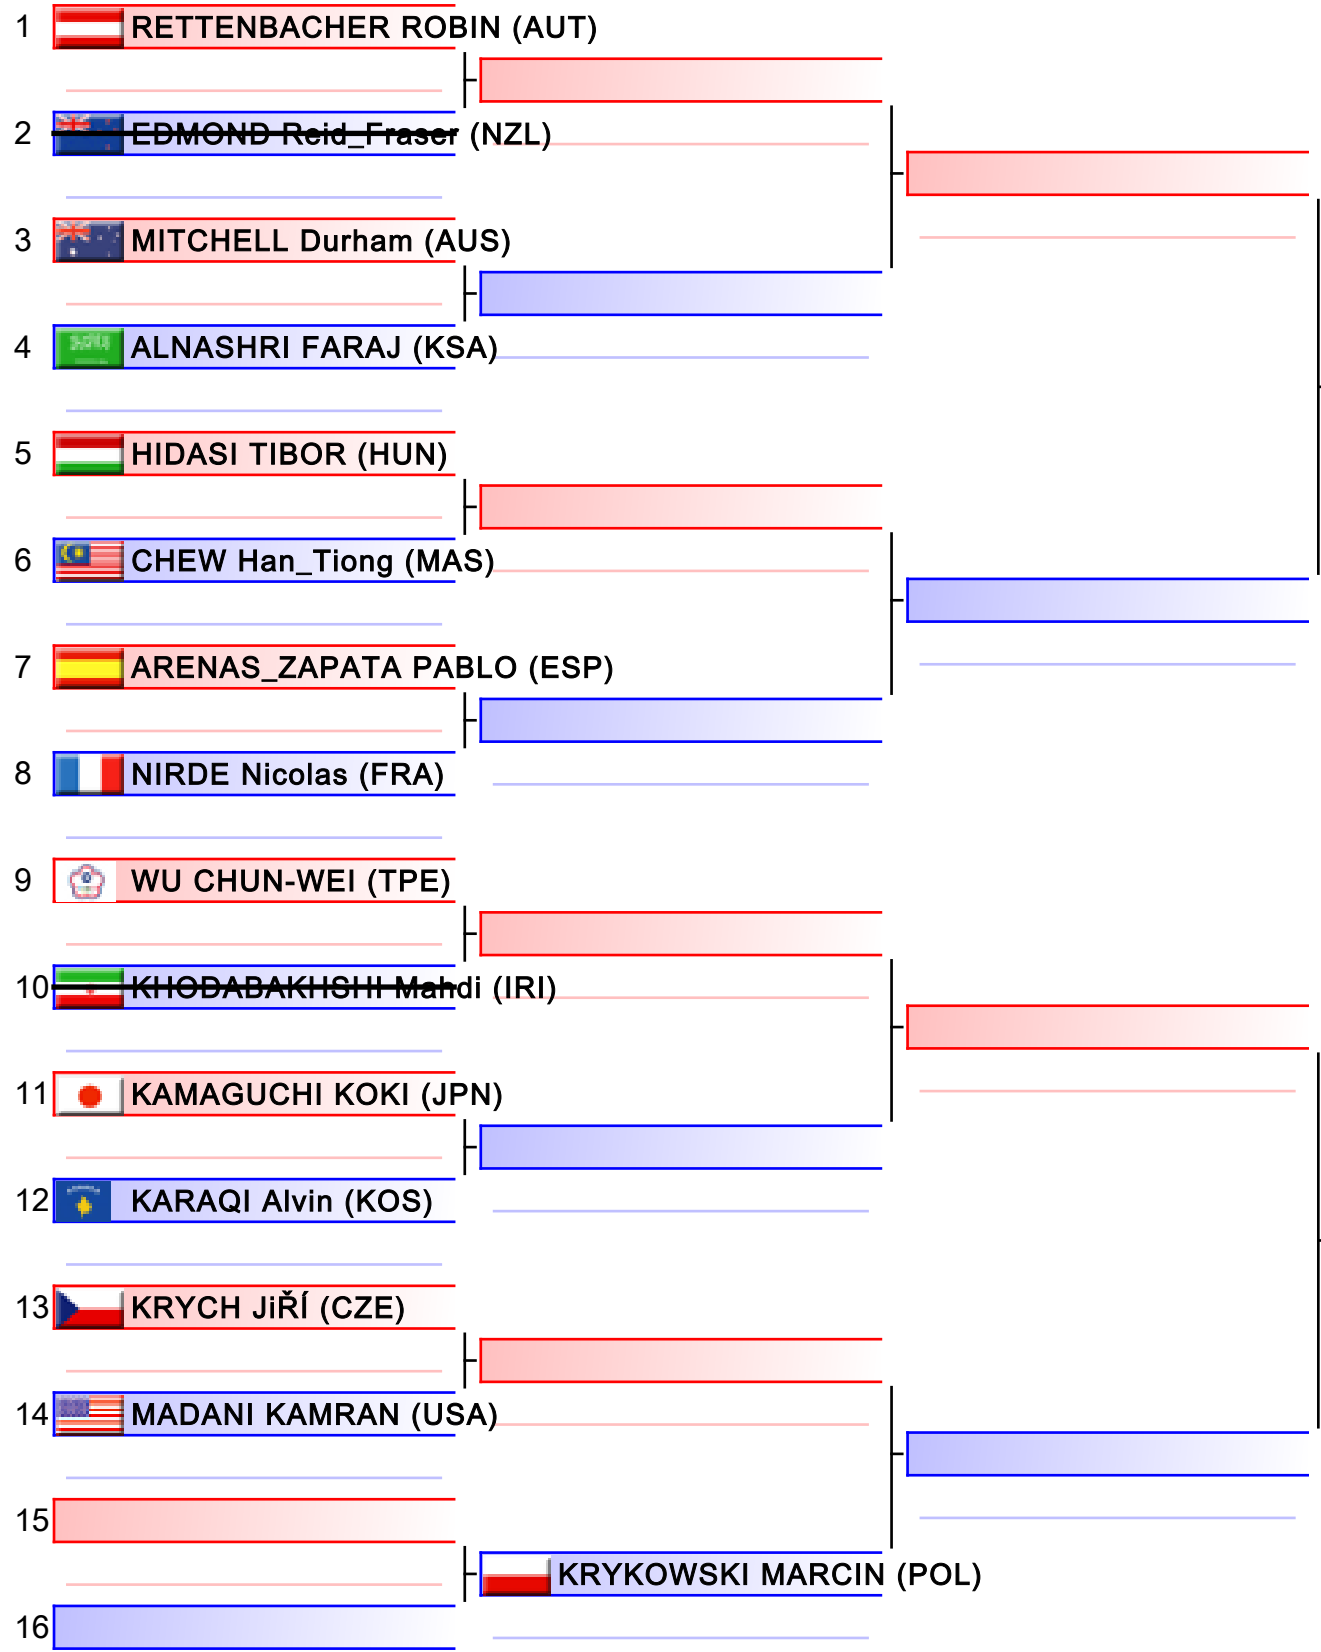

Final

[Original]

Referees: