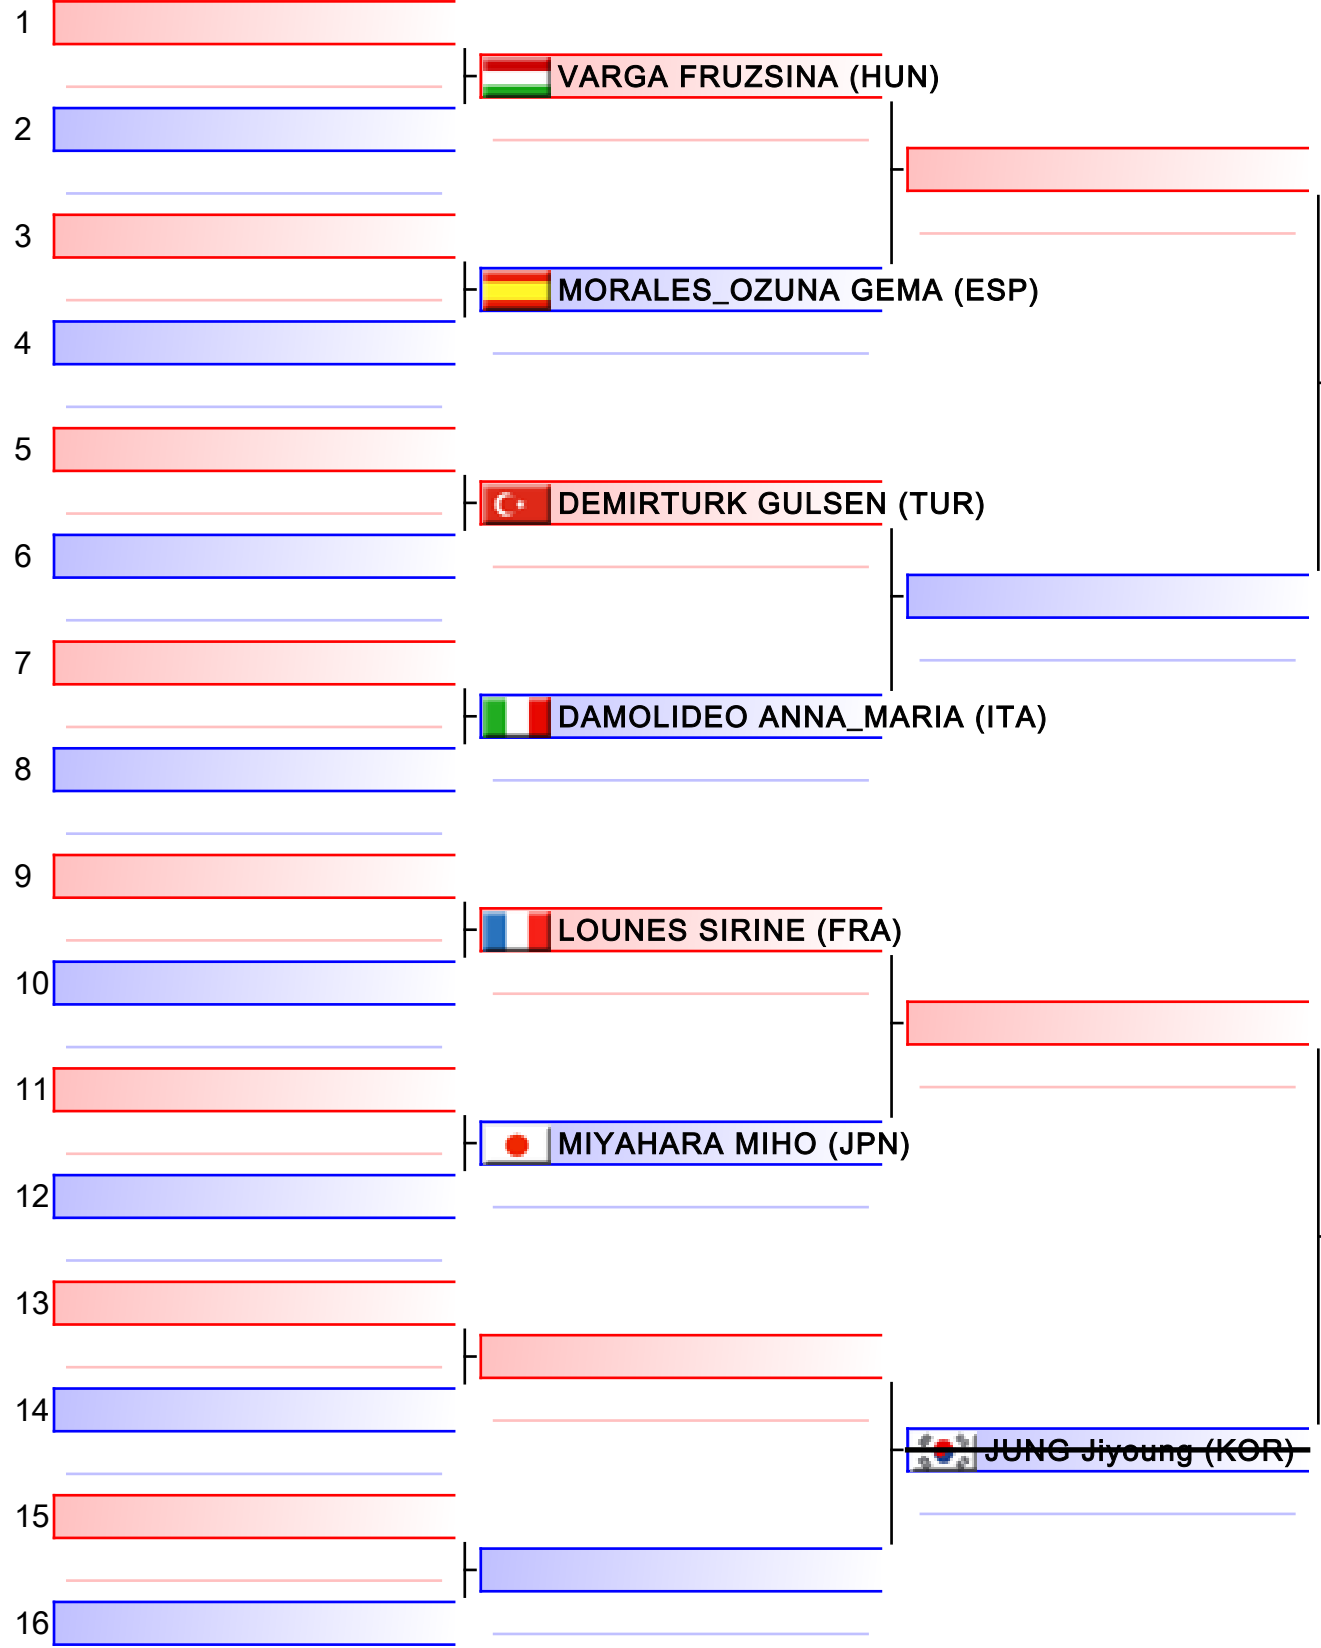

2018 FISU World University Karate Championship, Kobe, JPN

Tatami
2 13:00

Pool
1/1

[Original]

Referees:			

Kumite -50kg Female

2018 FISU World University Karate Championship, Kobe, JPN

Tatami
1 14:00

Pool
1/2

[Original]

Referees:			

Kumite -50kg Female

2018 FISU World University Karate Championship, Kobe, JPN

Tatami
2 14:00

Pool
2/2

[Original]

Referees:			

[Original]

Referees:			

[Original]

Referees:			

Kumite -60 kg Male

2018 FISU World University Karate Championship, Kobe, JPN

Tatami
1 12:00

Pool
1/2

- 1  **BASCKIN RICHARD (AUS)**
- 2  **PAMPALONI MATTIA (ITA)**
- 3  **PENG Pin-Chieh (TPE)**
- 4  **SAMDAN ERAY (TUR)**
- 5  **SHEPHERD Brandon (RSA)**
- 6  **KISS András_László (HUN)**
- 7  **DE_MIRANDA Gabriel (BRA)**
- 8  **~~KOZAKI YUGO (JPN)~~**
- 9  **MESKINI Ali (IRI)**