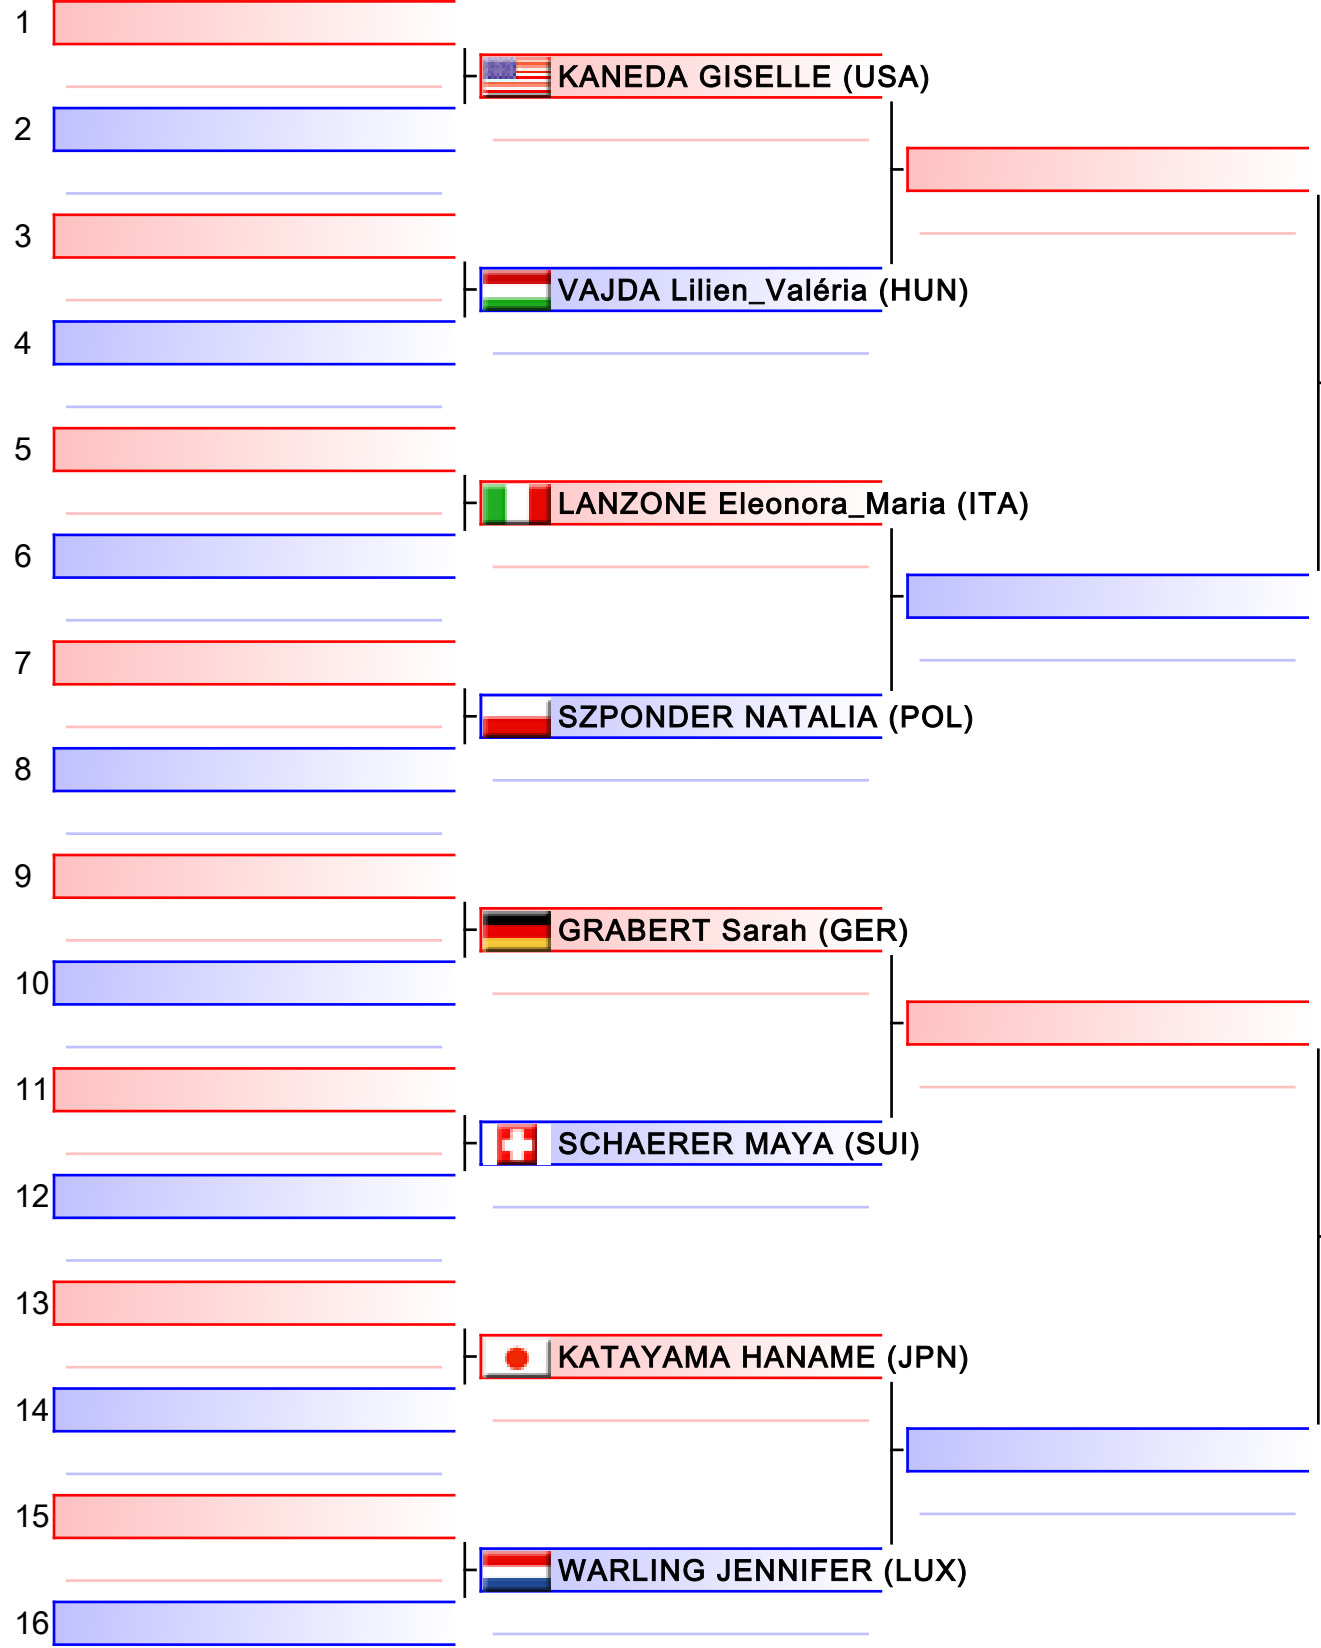

2018 FISU World University Karate Championship, Kobe, JPN

Tatami
2 13:00

Pool
1/1

[Original]

Referees:			

Kumite -50kg Female

2018 FISU World University Karate Championship, Kobe, JPN

Tatami
1 14:00

Pool
1/2

[Original]

Referees:			

Kumite -50kg Female

2018 FISU World University Karate Championship, Kobe, JPN

Tatami
2 14:00

Pool
2/2

[Original]

Referees:			

[Original]

Referees:			

[Original]

Referees:			

Kumite -60 kg Male

2018 FISU World University Karate Championship, Kobe, JPN

Tatami
1 12:00

Pool
1/2

- 1  **BASCKIN RICHARD (AUS)**
- 2  **PAMPALONI MATTIA (ITA)**
- 3  **PENG Pin-Chieh (TPE)**
- 4  **SAMDAN ERAY (TUR)**
- 5  **SHEPHERD Brandon (RSA)**
- 6  **KISS András_László (HUN)**
- 7  **DE_MIRANDA Gabriel (BRA)**
- 8  **~~KOZAKI YUGO (JPN)~~**
- 9  **MESKINI Ali (IRI)**