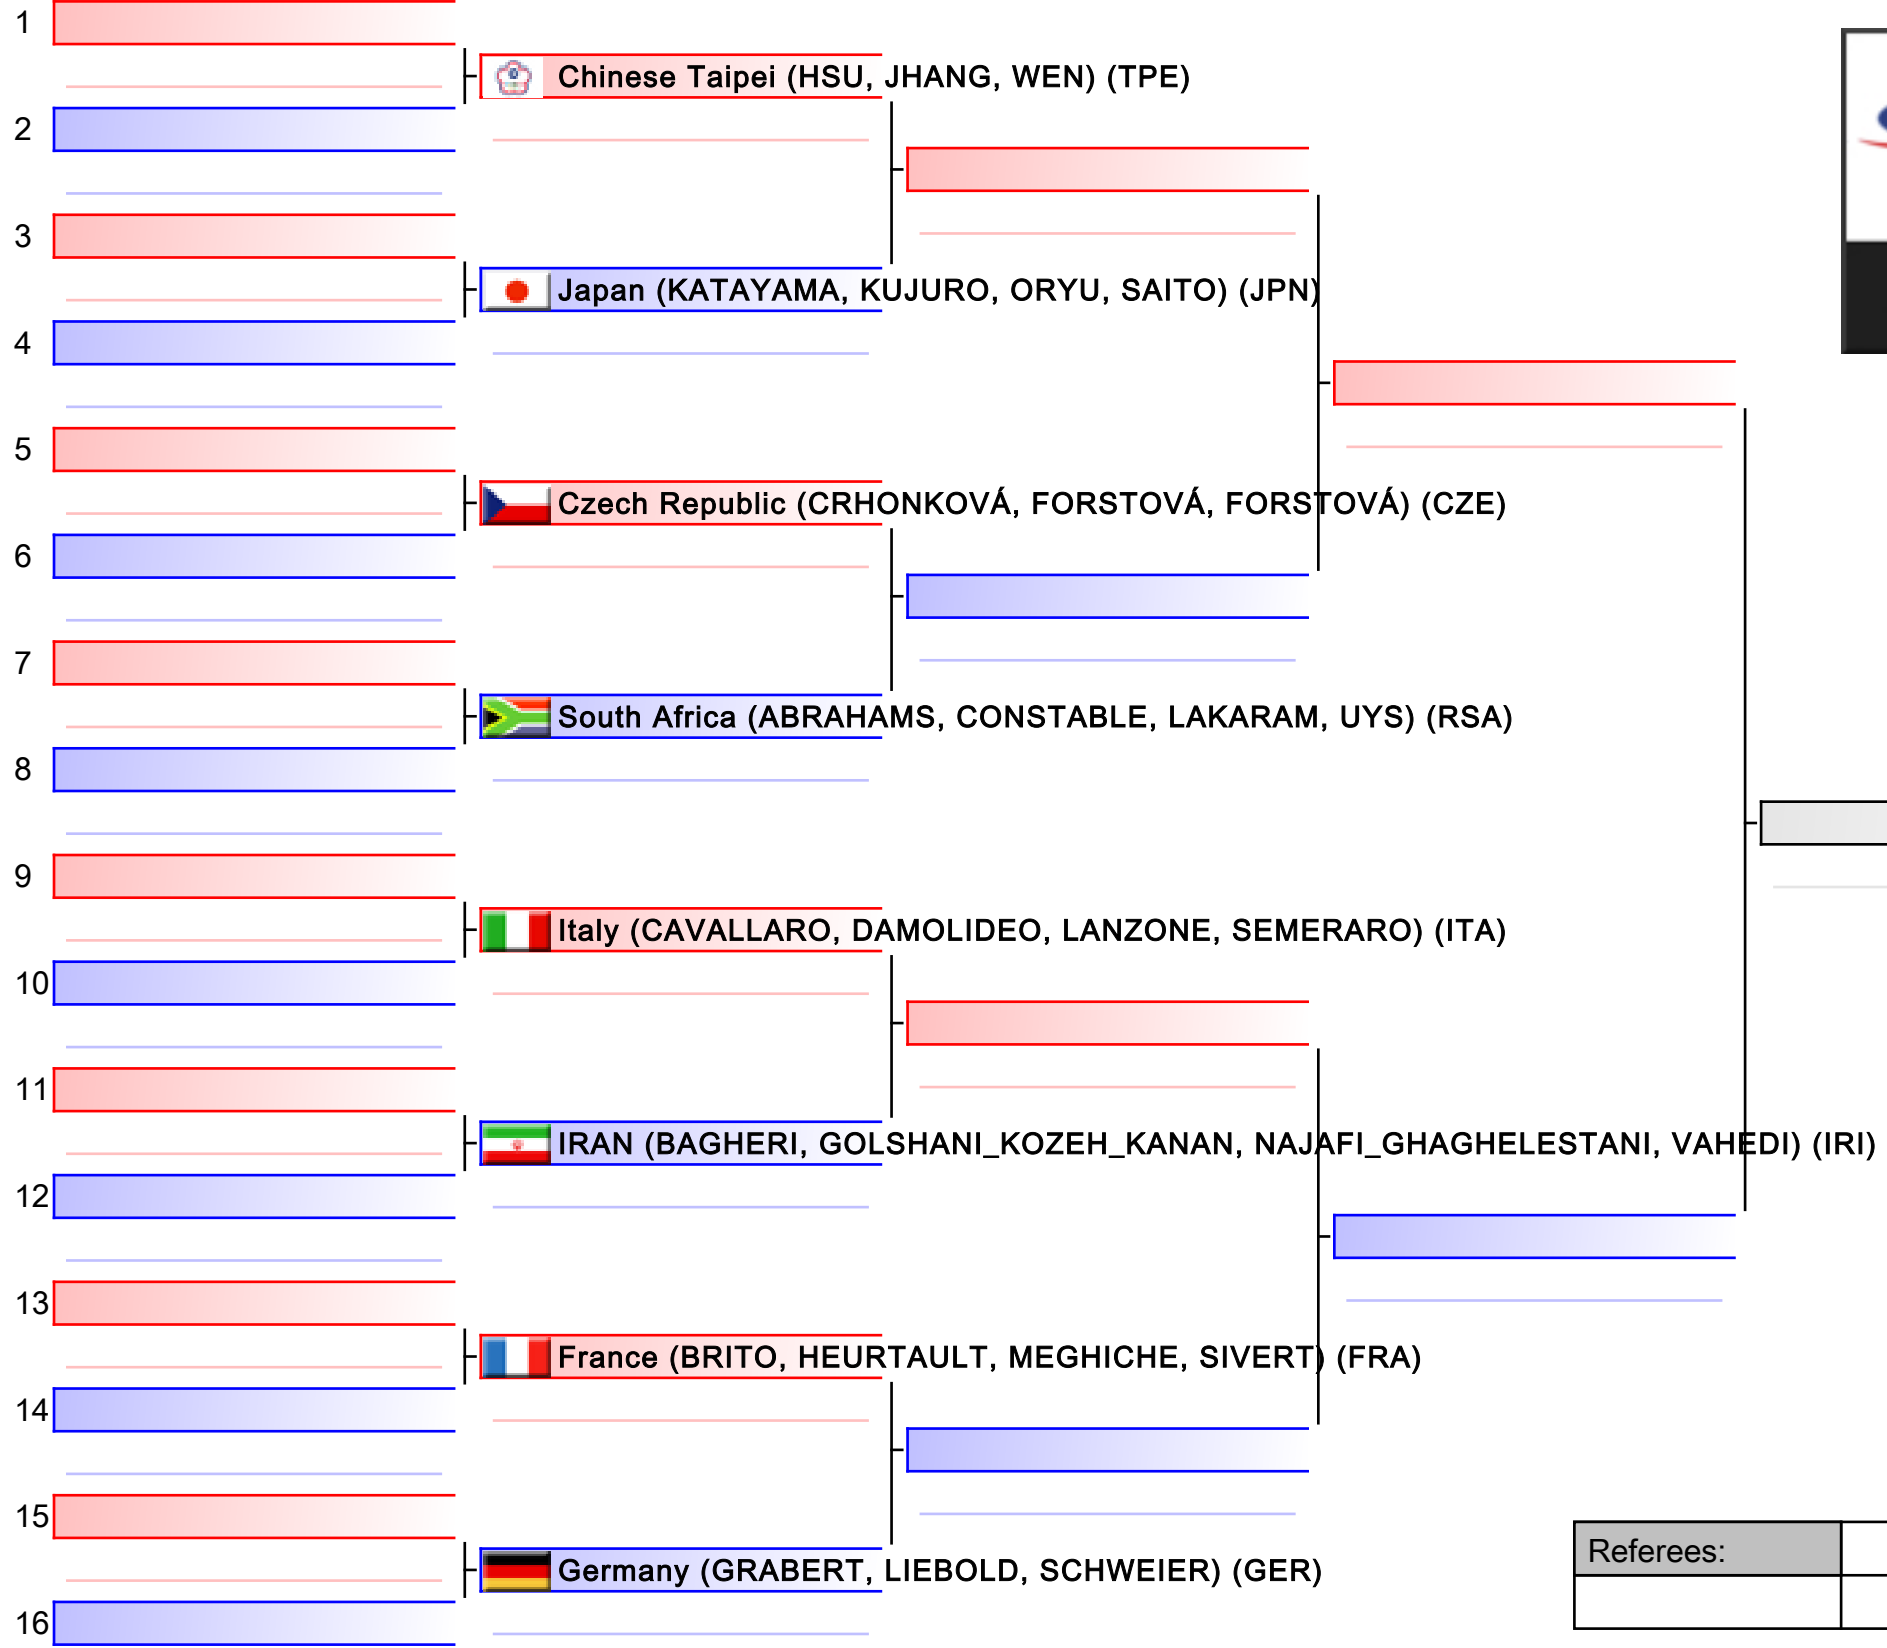

Pool
1/2

[Original]

Referees:			

Kumite Team Female

2018 FISU World University Karate Championship, Kobe, JPN

Tatami
2 14:00

Pool
2/2

[Original]