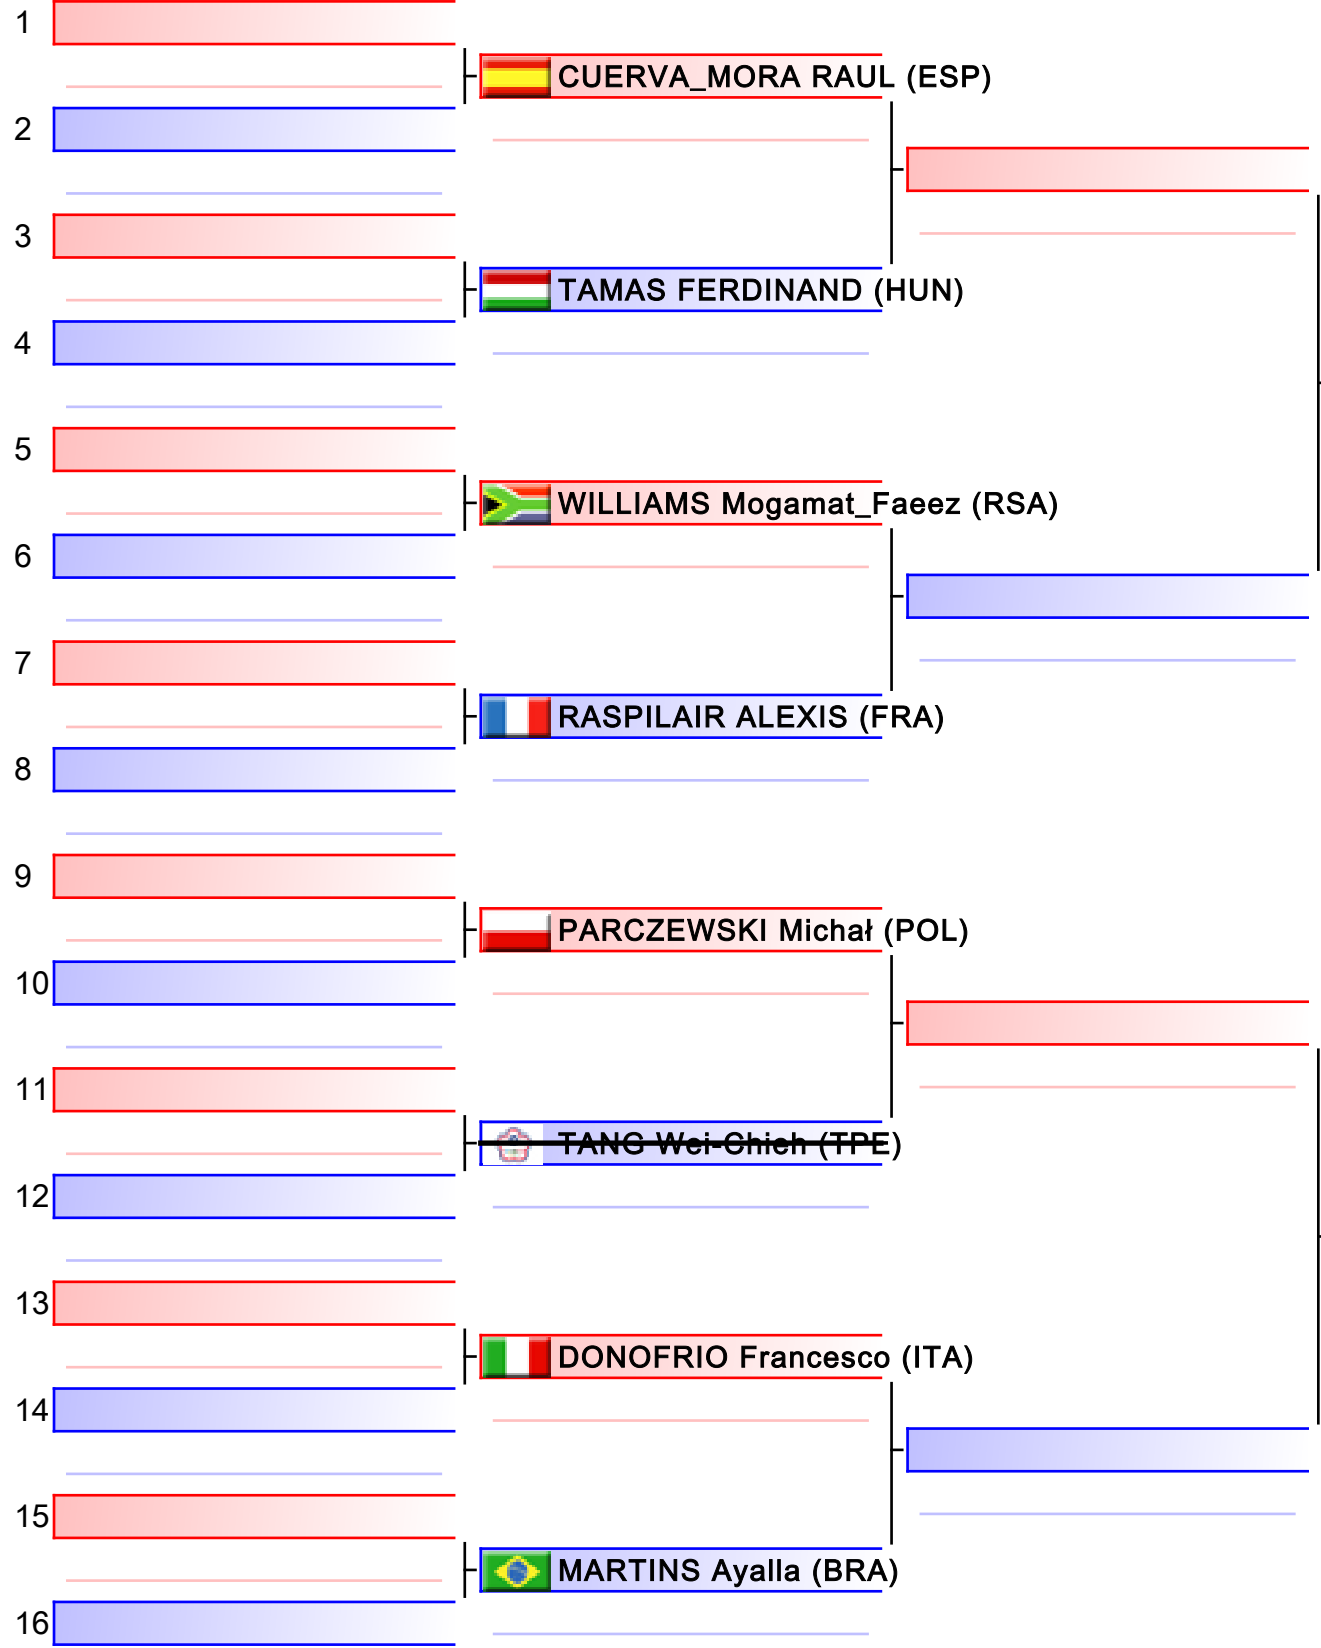

Pool
1/2

- 1  **BASCKIN RICHARD (AUS)**
- 2  **PAMPALONI MATTIA (ITA)**
- 3  **PENG Pin-Chieh (TPE)**
- 4  **SAMDAN ERAY (TUR)**
- 5  **SHEPHERD Brandon (RSA)**
- 6  **KISS András_László (HUN)**
- 7  **DE_MIRANDA Gabriel (BRA)**
- 8  **~~KOZAKI YUGO (JPN)~~**
- 9  **MESKINI Ali (IRI)**

[Original]

Referees:			

Kumite -60 kg Male

2018 FISU World University Karate Championship, Kobe, JPN

Tatami
2 12:00

Pool
2/2

[Original]

Referees:			

[Original]

Referees:			

[Original]

Referees:			

Kumite -67 kg Male

2018 FISU World University Karate Championship, Kobe, JPN

Tatami
2 14:25

Pool
2/2