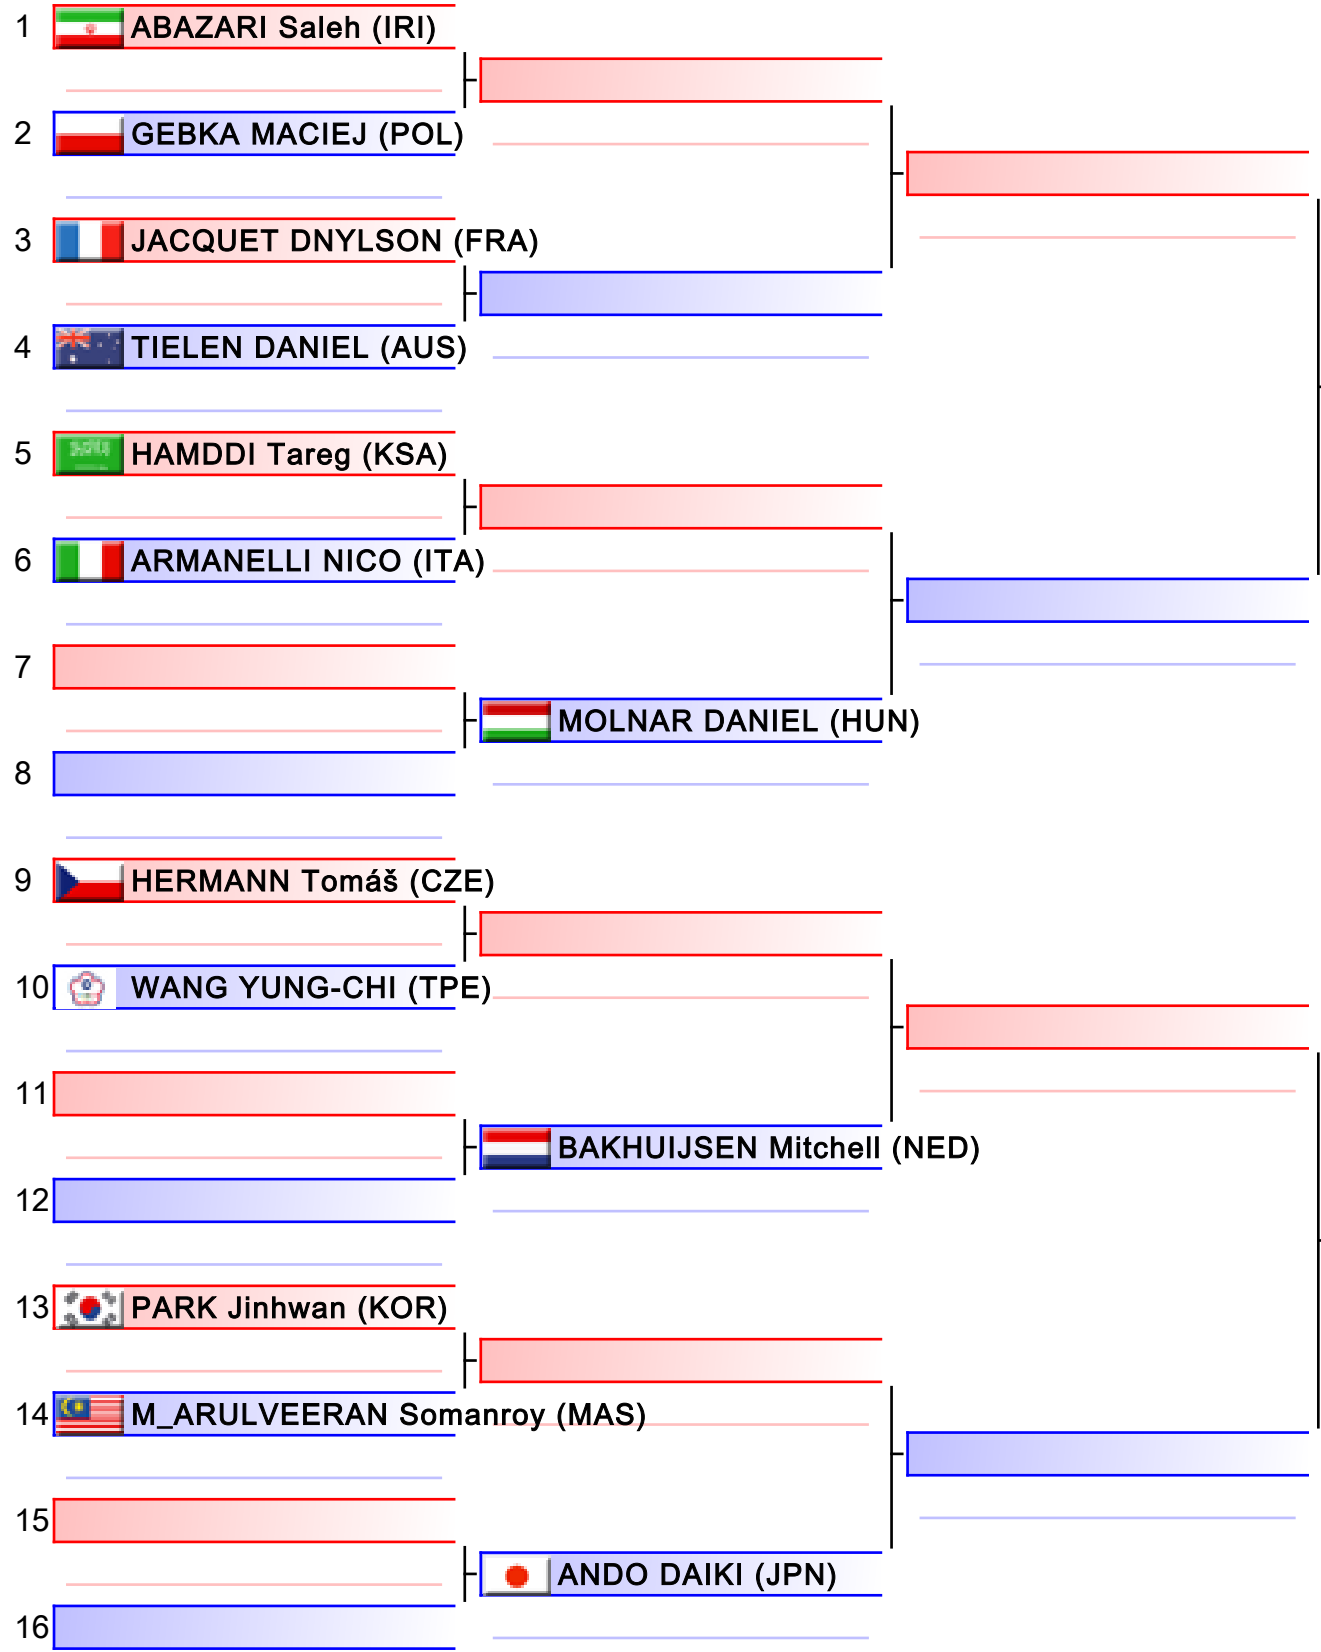

[Original]

Referees:			

[Original]

Referees:			

Kata Individual Male

2018 FISU World University Karate Championship, Kobe, JPN

Tatami
1 09:00

Pool
1/2

[Original]

Referees:			

[Original]

Referees:			

Kata Team Female

2018 FISU World University Karate Championship, Kobe, JPN

Tatami
2 09:00

Pool
1/1

[Original]

Referees:			

Final

[Original]

Referees:			

[Original]

Referees:			

Kumite +84 kg Male

2018 FISU World University Karate Championship, Kobe, JPN

Tatami
2 13:00

Pool
1/1

[Original]

Referees:			

Kumite -50kg Female

2018 FISU World University Karate Championship, Kobe, JPN

Tatami
1 14:00