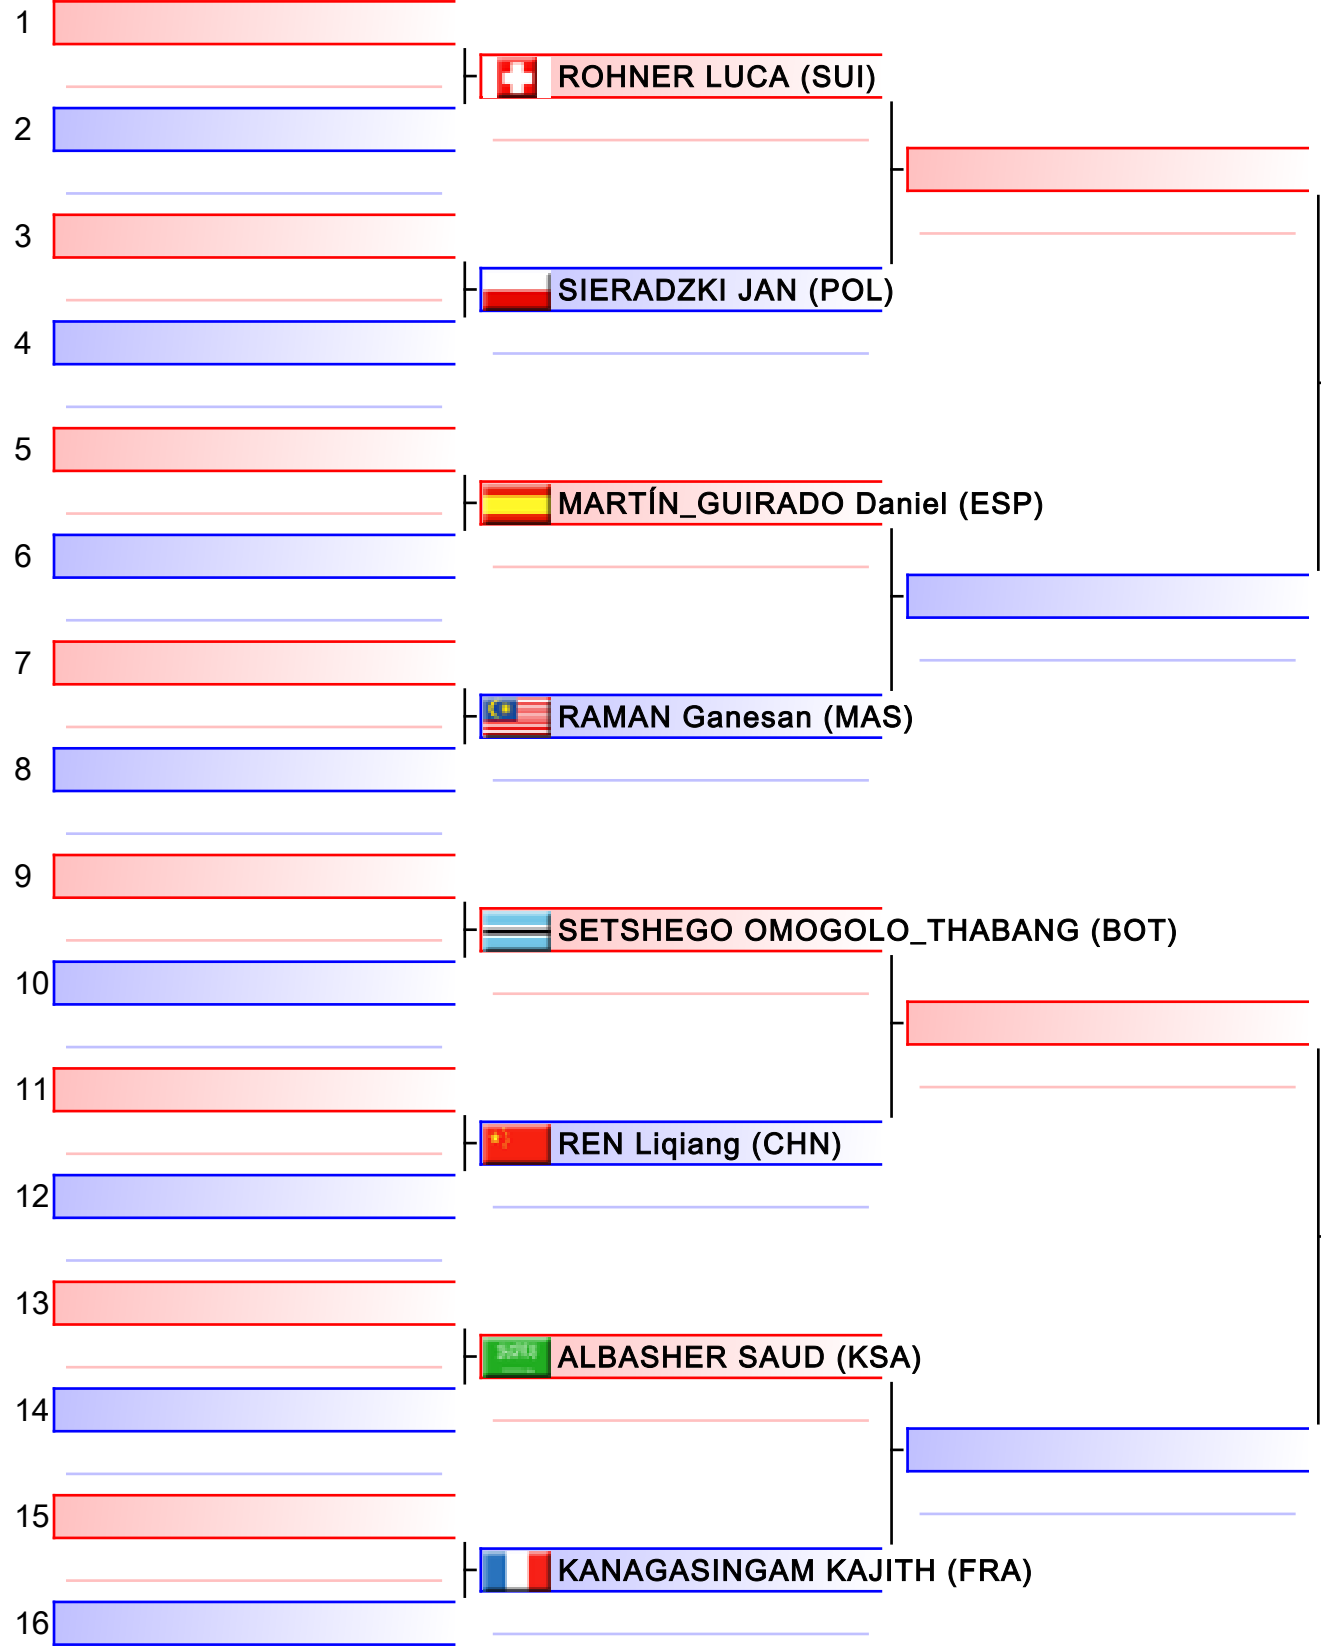

Pool
1/2

- 1  **BASCKIN RICHARD (AUS)**
- 2  **PAMPALONI MATTIA (ITA)**
- 3  **PENG Pin-Chieh (TPE)**
- 4  **SAMDAN ERAY (TUR)**
- 5  **SHEPHERD Brandon (RSA)**
- 6  **KISS András_László (HUN)**
- 7  **DE_MIRANDA Gabriel (BRA)**
- 8  **~~KOZAKI YUGO (JPN)~~**
- 9  **MESKINI Ali (IRI)**

[Original]

Referees:			

Kumite -60 kg Male

2018 FISU World University Karate Championship, Kobe, JPN

Tatami
2 12:00

Pool
2/2

[Original]

Referees:			

[Original]

Referees:			

[Original]

Referees:			

Kumite -67 kg Male

2018 FISU World University Karate Championship, Kobe, JPN

Tatami
2 14:25

Pool
2/2