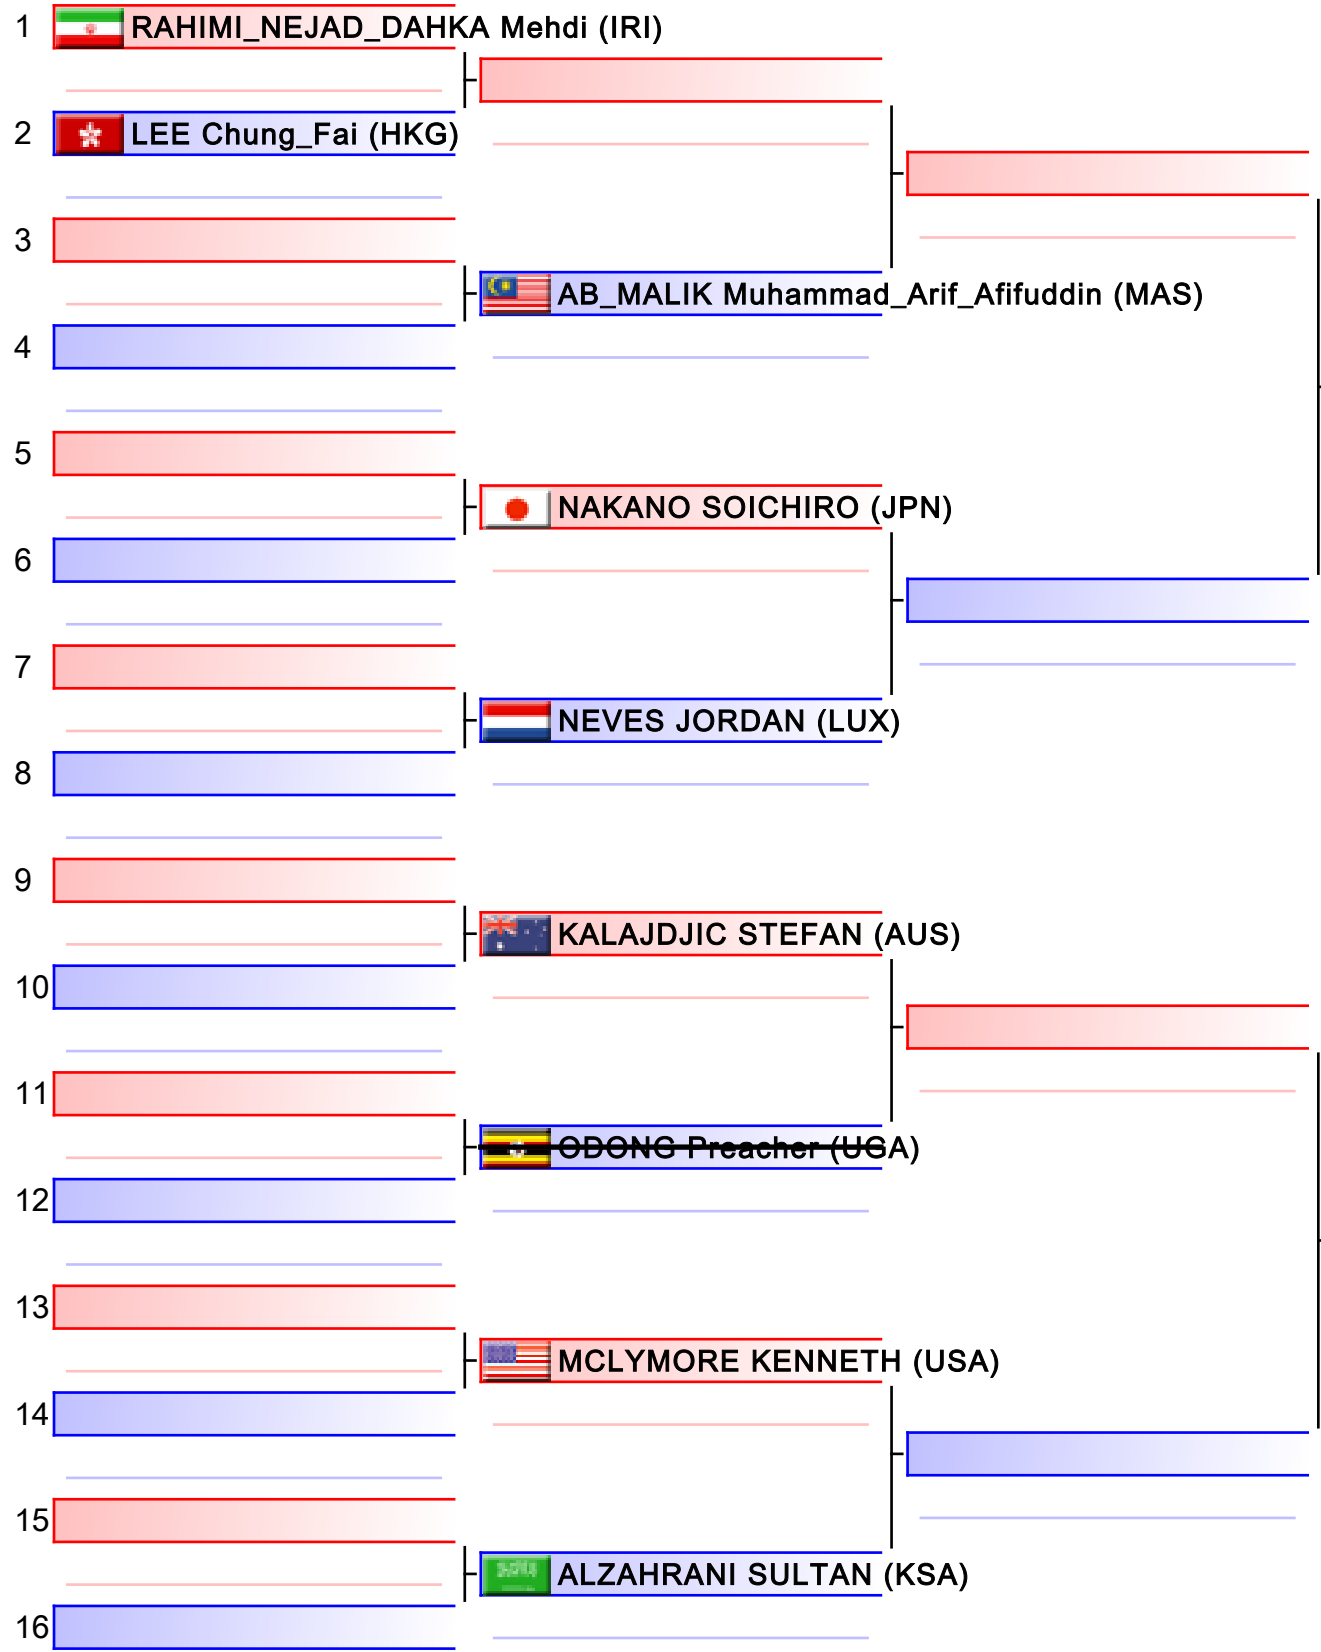

Pool
1/2

- 1  **BASCKIN RICHARD (AUS)**
- 2  **PAMPALONI MATTIA (ITA)**
- 3  **PENG Pin-Chieh (TPE)**
- 4  **SAMDAN ERAY (TUR)**
- 5  **SHEPHERD Brandon (RSA)**
- 6  **KISS András_László (HUN)**
- 7  **DE_MIRANDA Gabriel (BRA)**
- 8  **~~KOZAKI YUGO (JPN)~~**
- 9  **MESKINI Ali (IRI)**

[Original]

Referees:			

Kumite -60 kg Male

2018 FISU World University Karate Championship, Kobe, JPN

Tatami
2 12:00

Pool
2/2

[Original]

Referees:			

[Original]

Referees:			

[Original]

Referees:			

Kumite -67 kg Male

2018 FISU World University Karate Championship, Kobe, JPN

Tatami
2 14:25

Pool
2/2