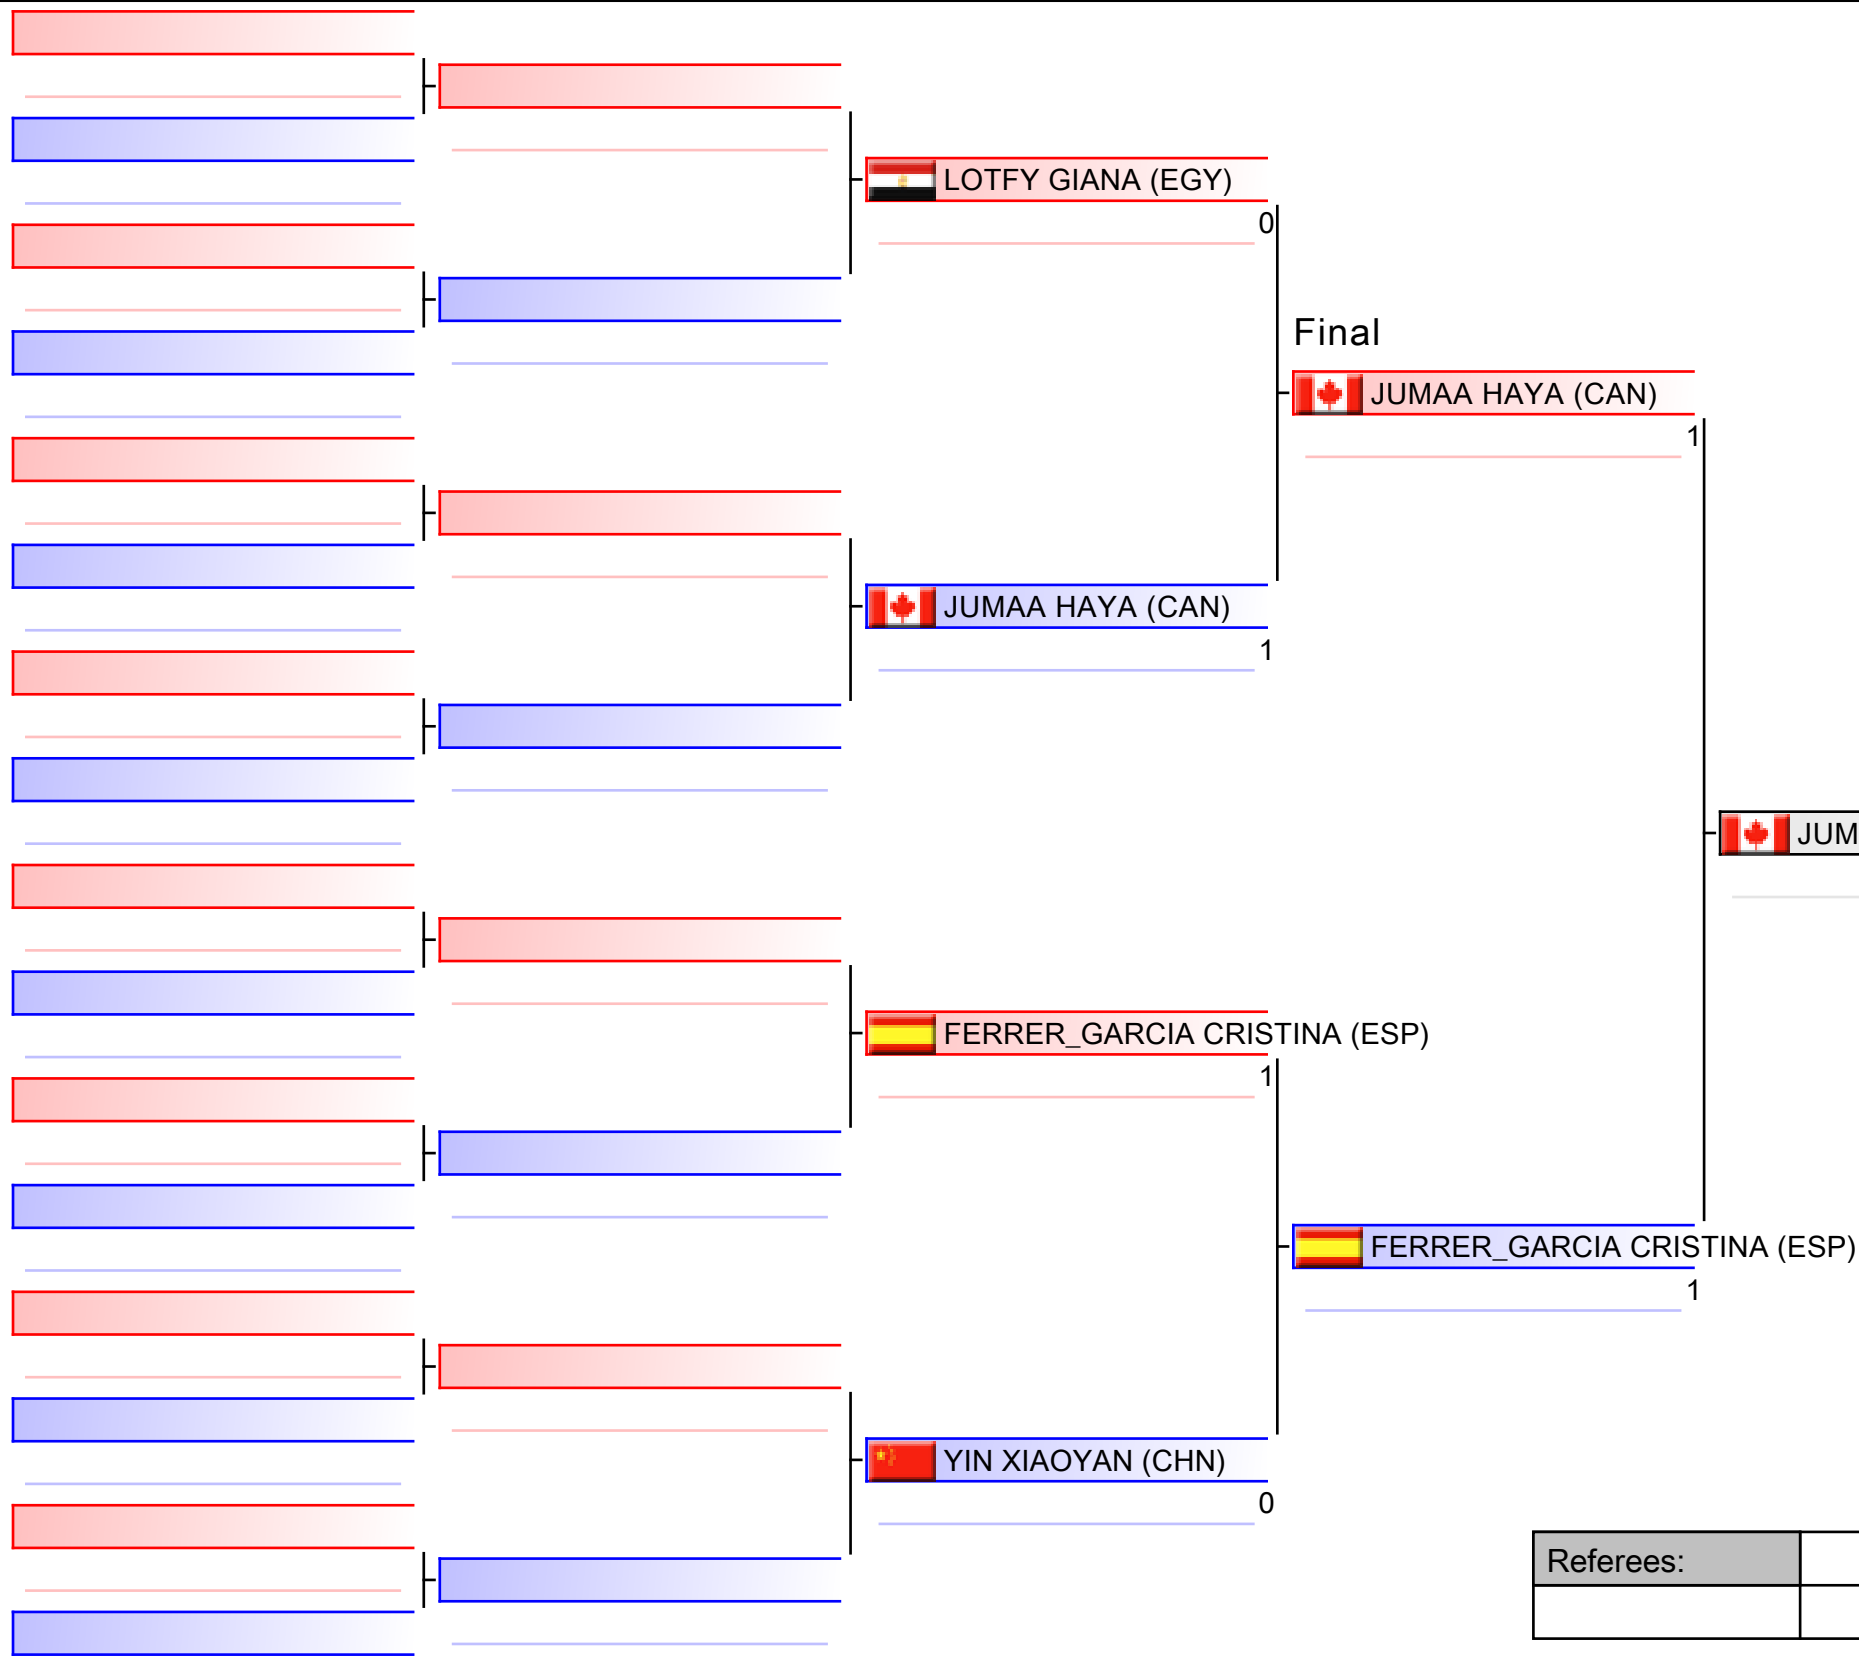

1. JUMAA HAYA (CAN)
2. FERRER_GARCIA CRISTINA (ESP)
3. KUJURO YUKI (JPN)
3. YIN XIAOYAN (CHN)
5. LOTFY GIANA (EGY)
5. TANGLEING NEERANUCH (THA)
7. LENARD ANA (CRO)
7. SAKAI AIKA (JPN)

Referees: