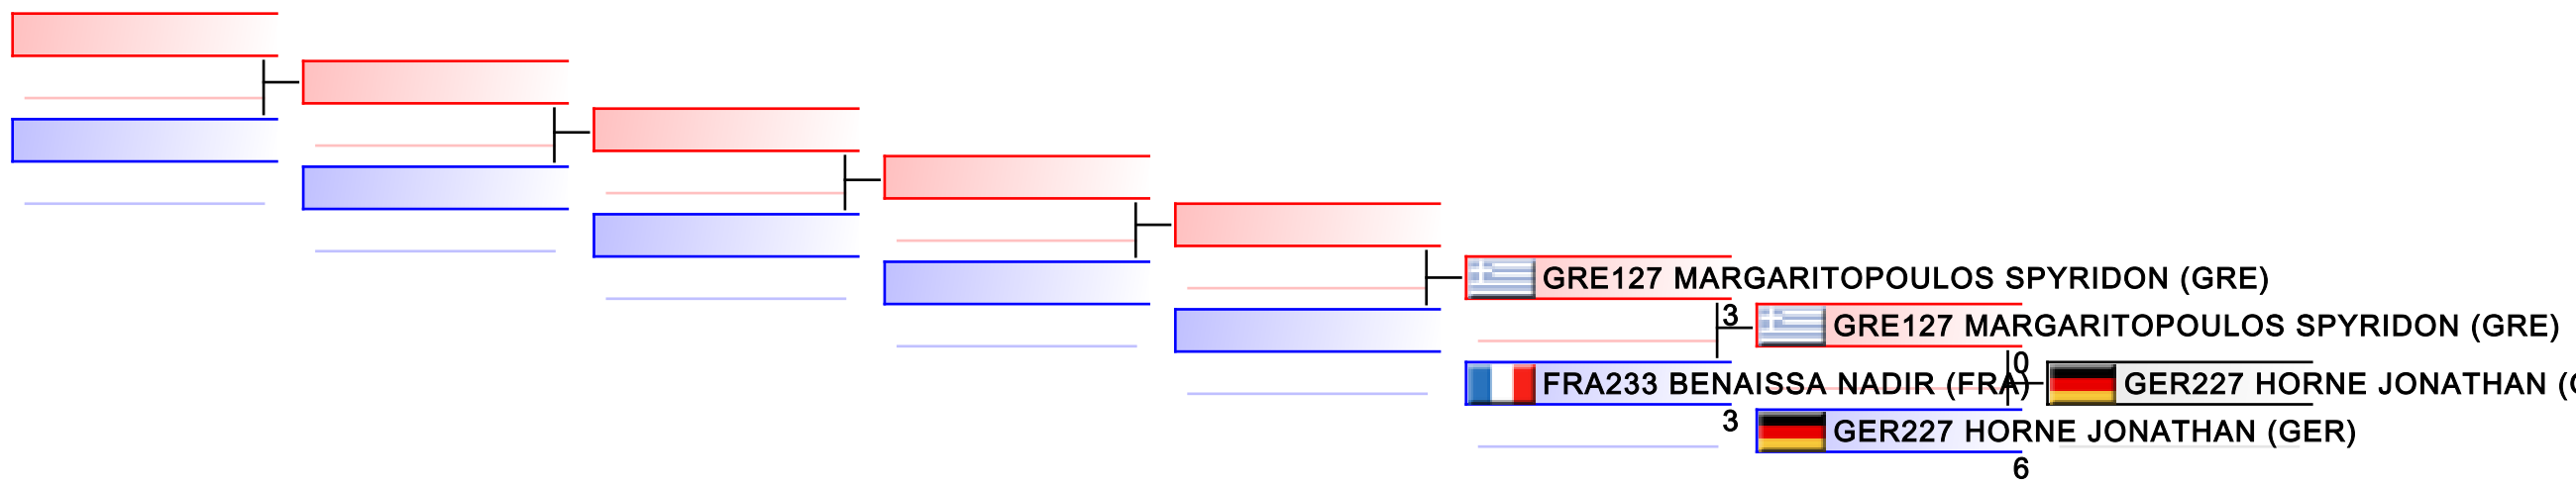

REPECHAGE: Male Kumite 84+ Kg(1,2)