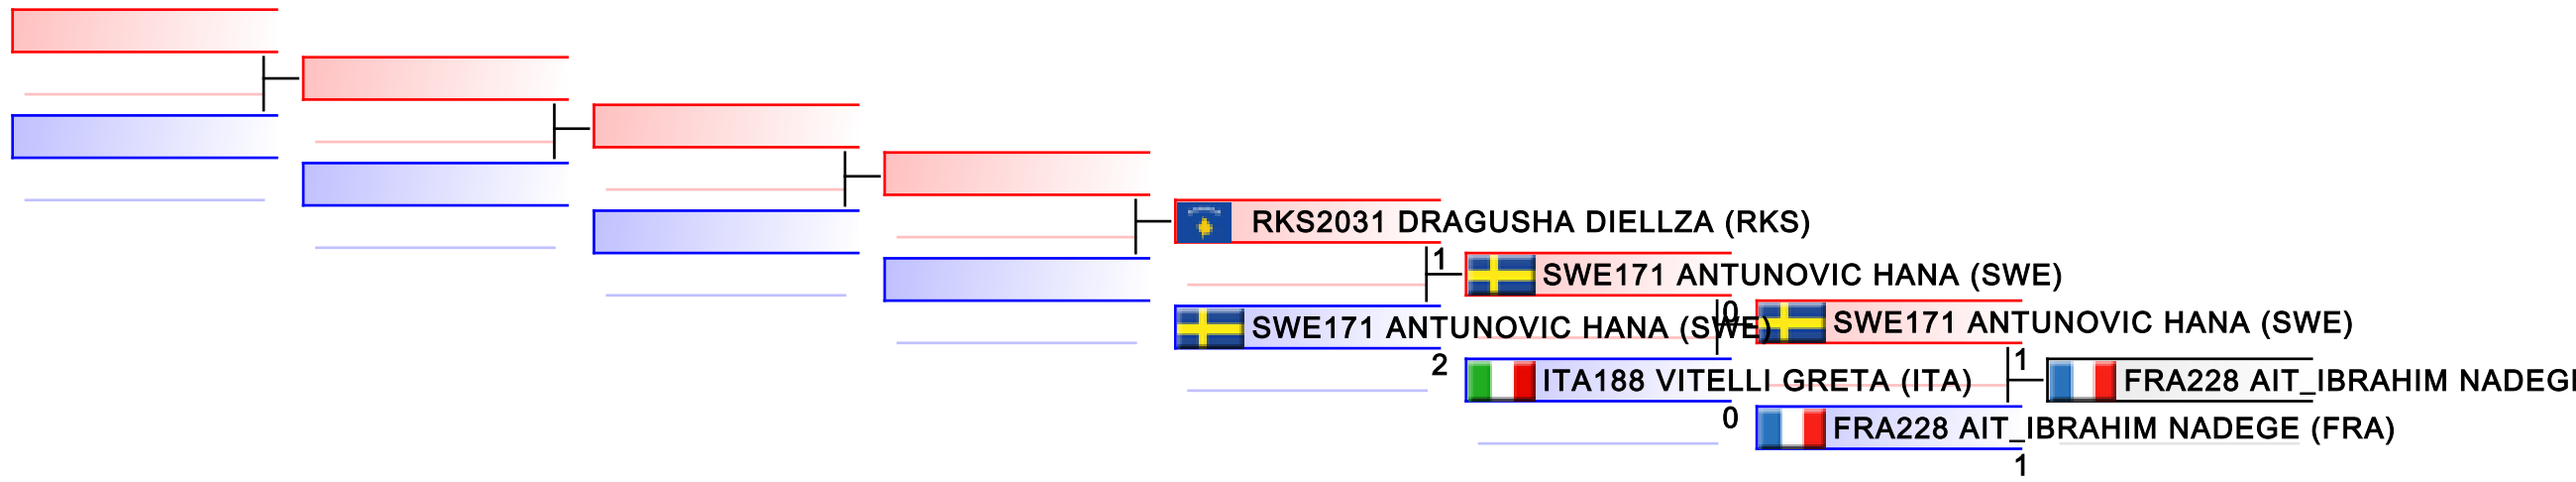

REPECHAGE: Female Kumite 68+ Kg(1,2)