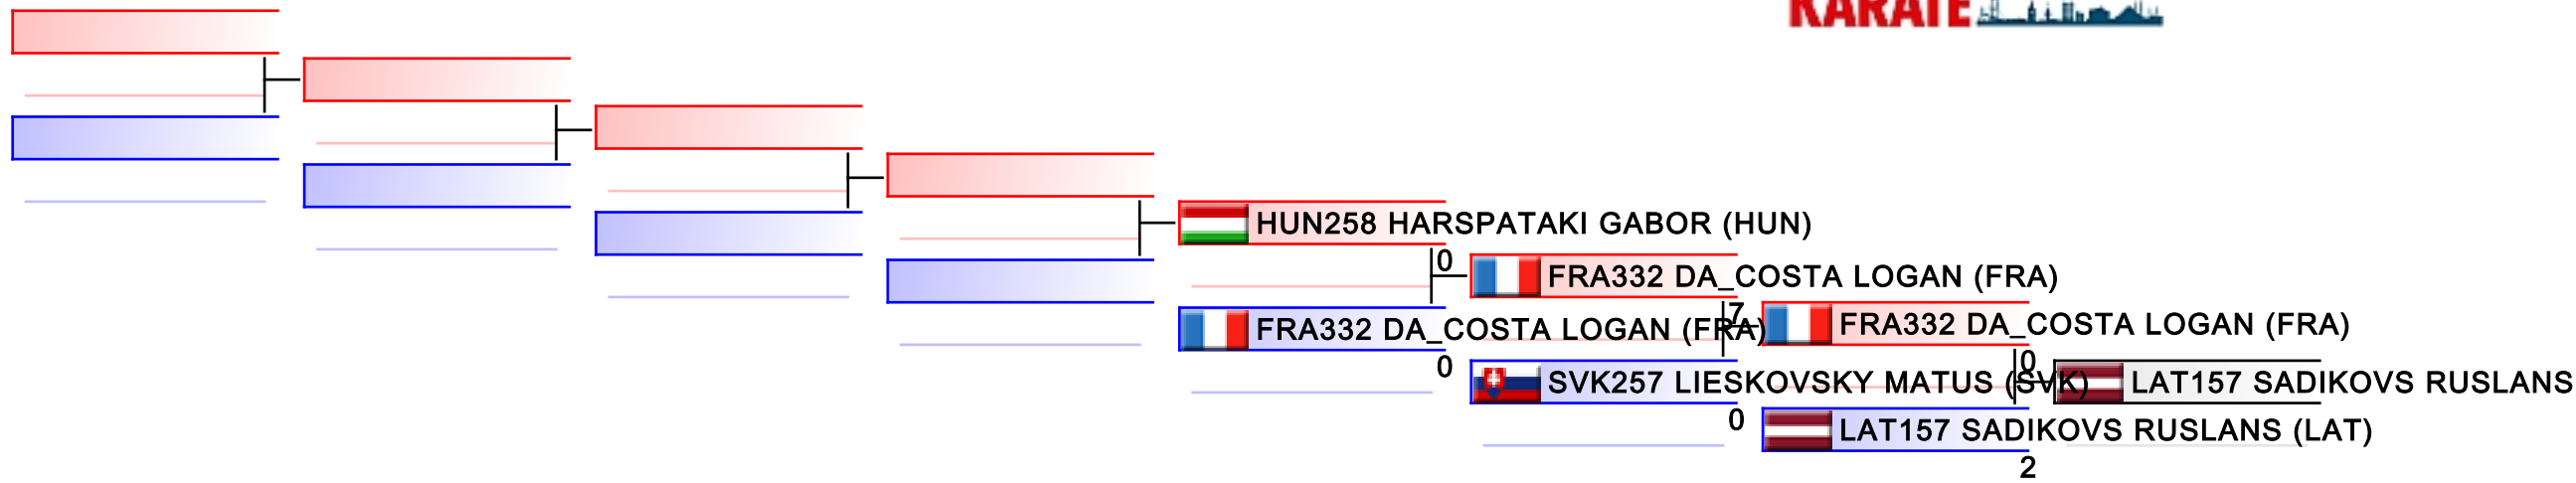

REPECHAGE: Male Kumite -67 Kg(1,2)

Referees:							
-----------	--	--	--	--	--	--	--

Male Kumite -75 Kg
50th EKF Senior Championships

Tatami

Pool
1,2

WKF Manager (c) WKF and sportdata GmbH & Co KG 2000-2015(2015-03-22 13:49) v 8.2.0 build 1 License: SDIL Sportdata Internal License (expire 2016-01-01)