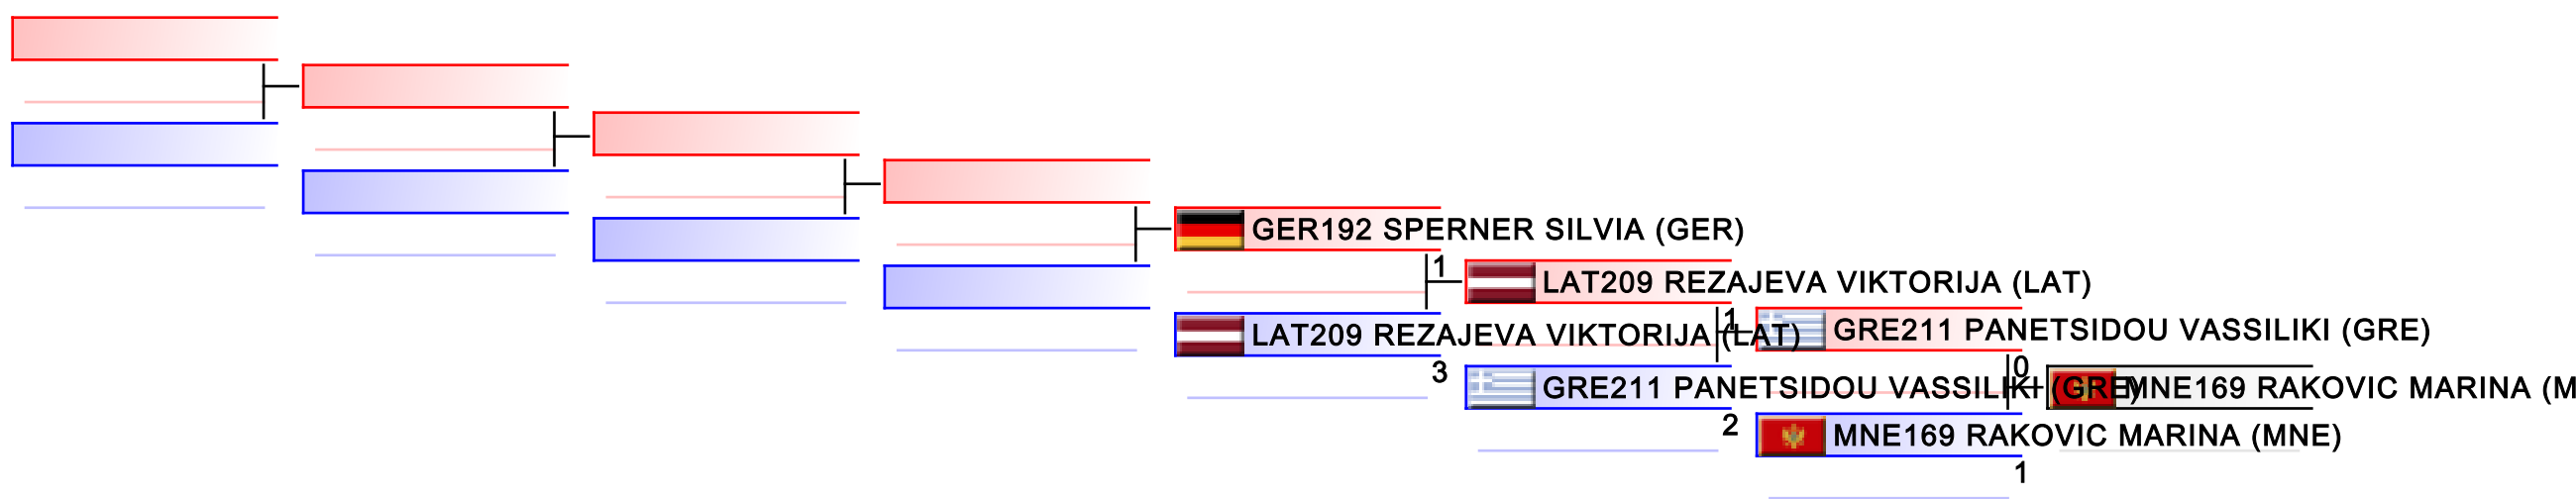

REPECHAGE: Female Kumite -68 Kg(1,2)