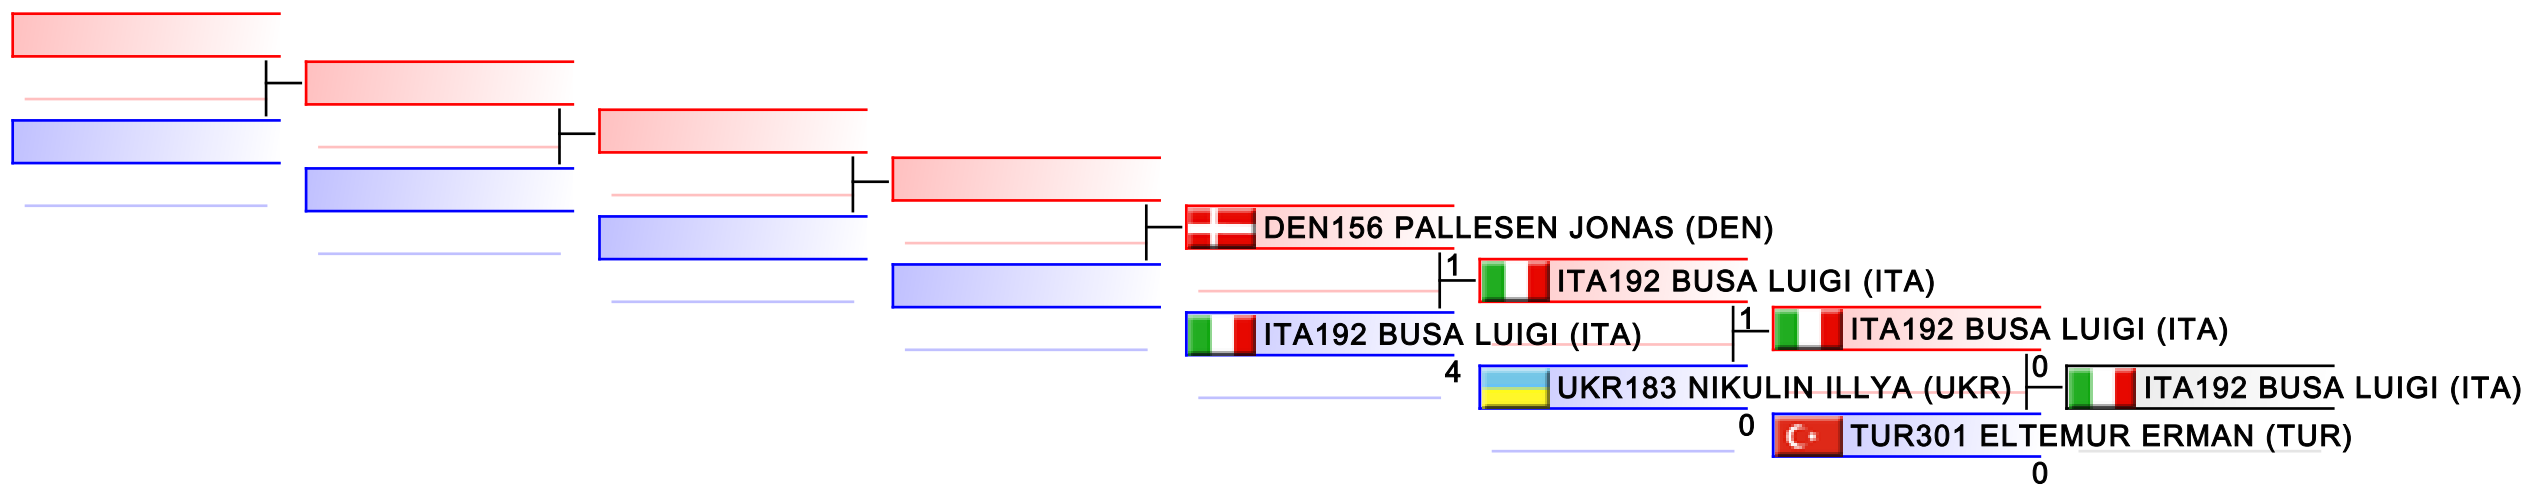

REPECHAGE: Male Kumite -75 Kg(1,2)