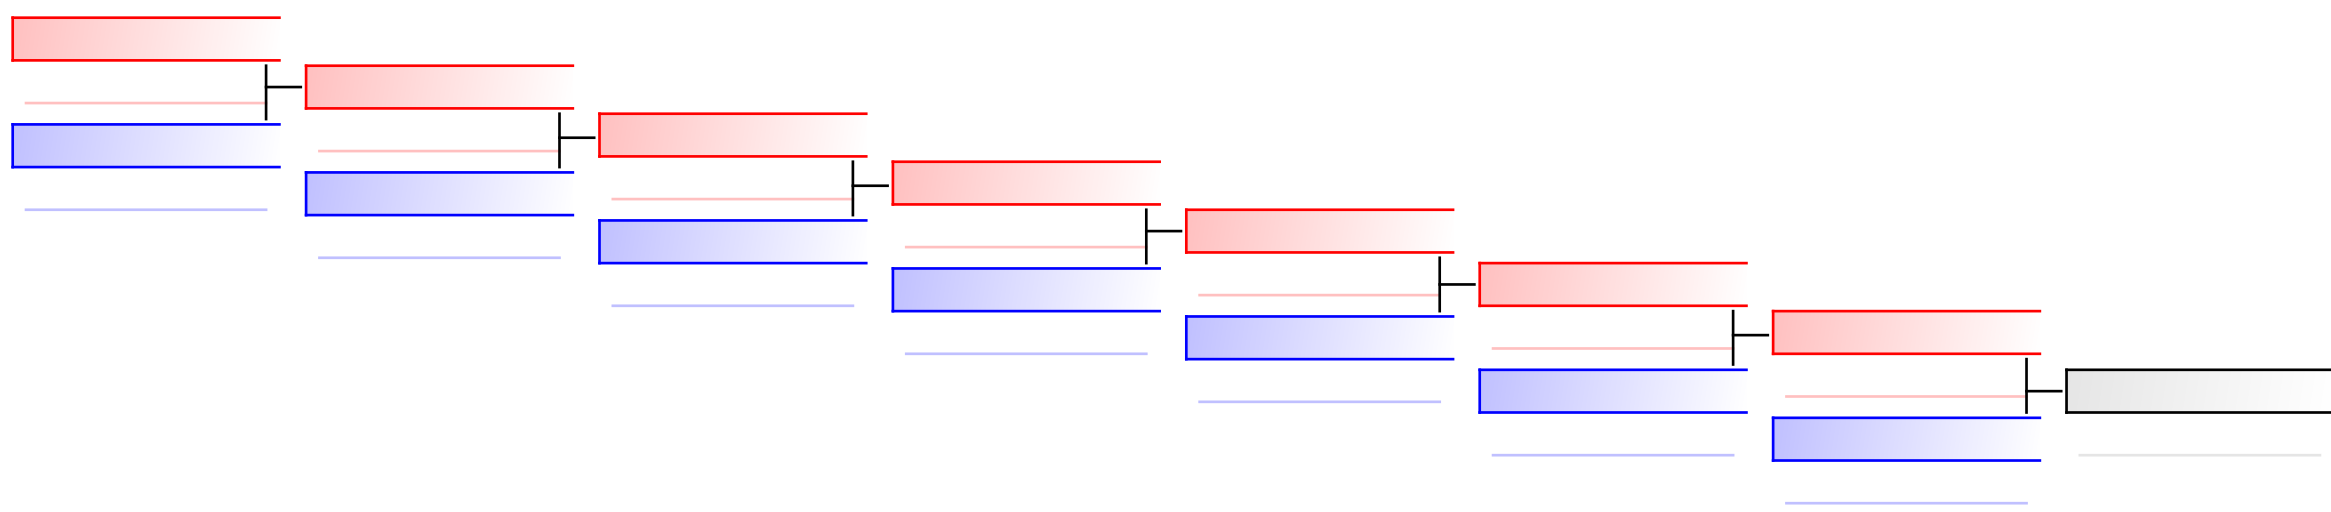

REPECHAGE: Male Team Kumite(2,1)