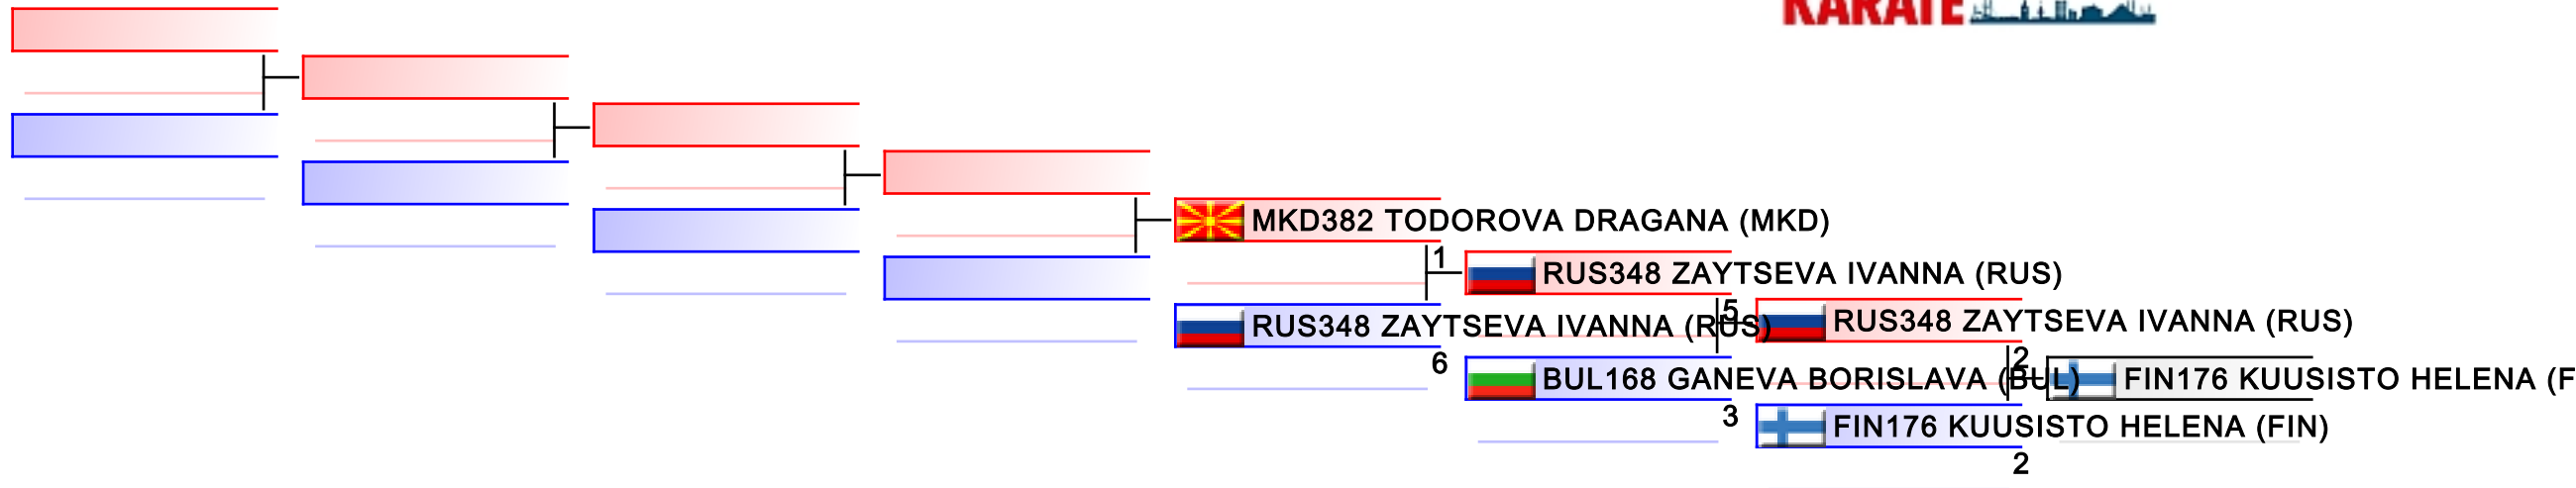

Female Kumite 68+ Kg

50th EKF Senior Championships

WKF Manager (c) WKF and sportdata GmbH & Co KG 2000-2015(2015-03-22 13:49) v 8.2.0 build 1 License: SDIL Sportdata Internal License (expire 2016-01-01)

Tatami

Pool
1,2