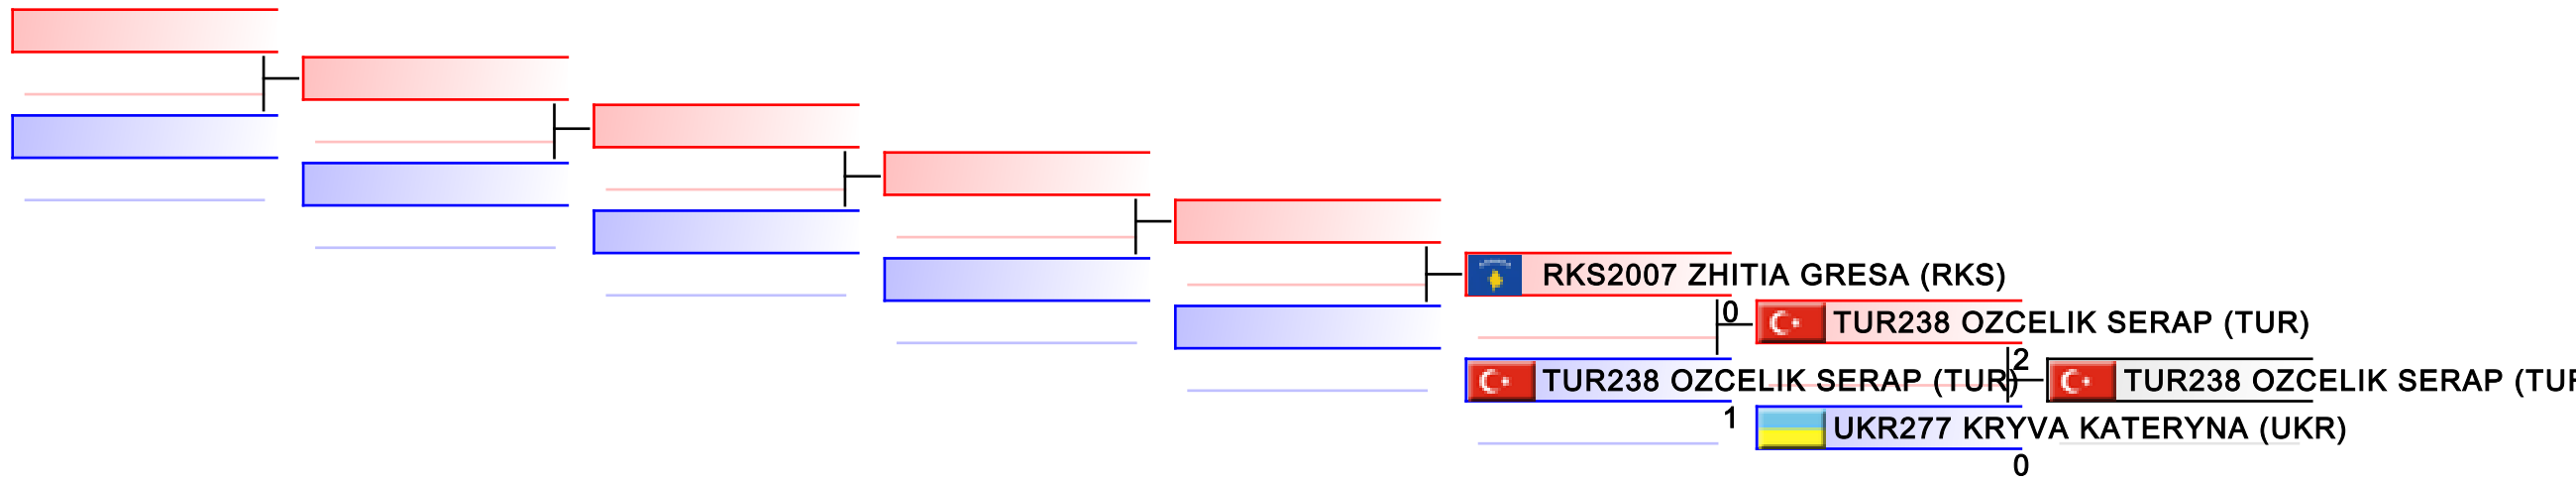

REPECHAGE: Female Kumite -50 Kg(1,2)