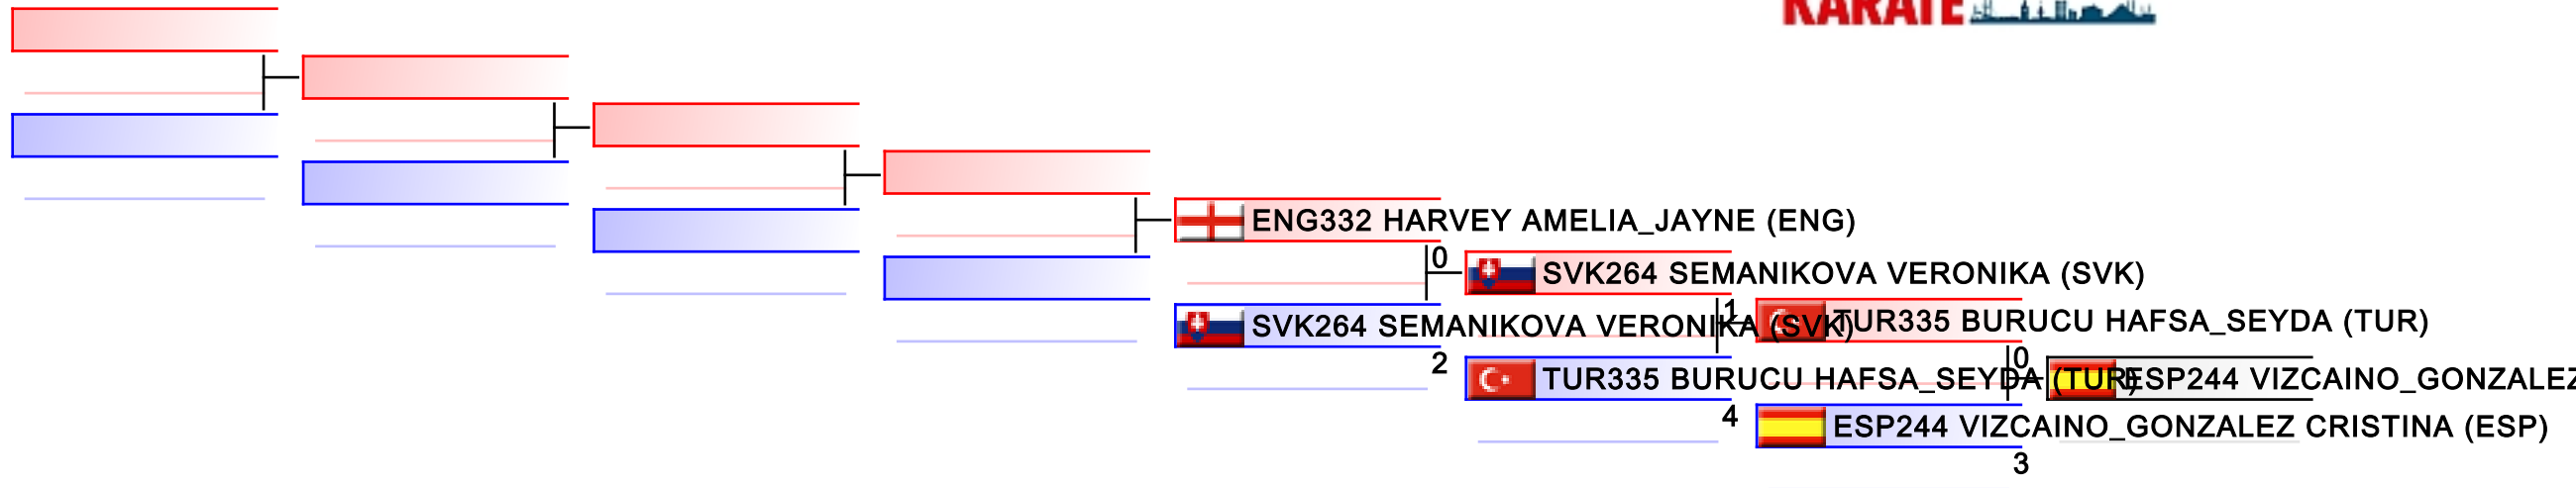

Female Kumite -68 Kg

50th EKF Senior Championships

WKF Manager (c) WKF and sportdata GmbH & Co KG 2000-2015(2015-03-22 13:49) v 8.2.0 build 1 License: SDIL Sportdata Internal License (expire 2016-01-01)

Tatami

Pool
1,2