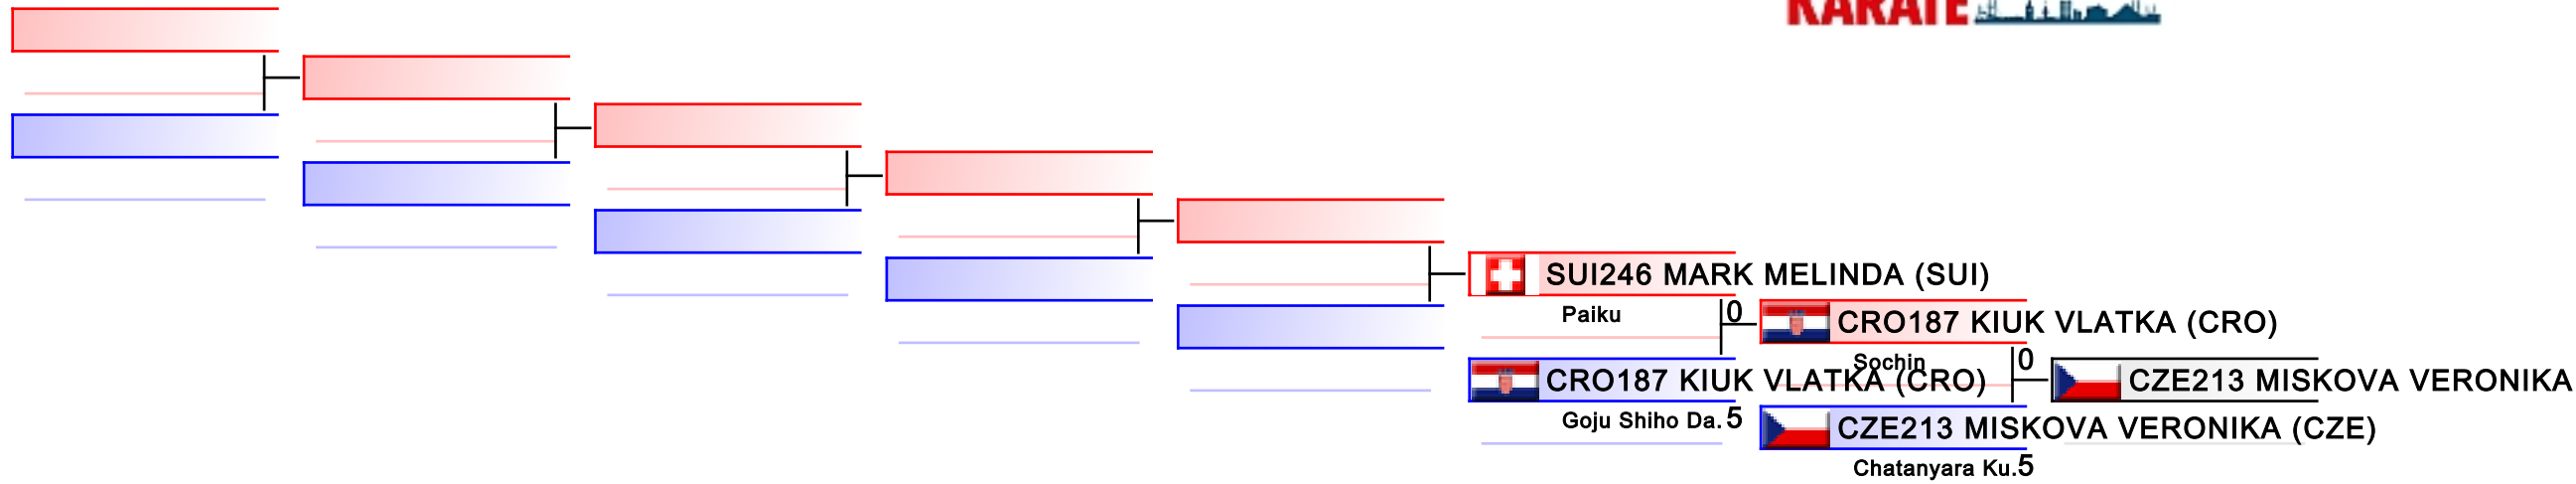

Female Kata

50th EKF Senior Championships

WKF Manager (c) WKF and sportdata GmbH & Co KG 2000-2015(2015-03-22 13:49) v 8.2.0 build 1 License: SDIL Sportdata Internal License (expire 2016-01-01)

Tatami

Pool
1