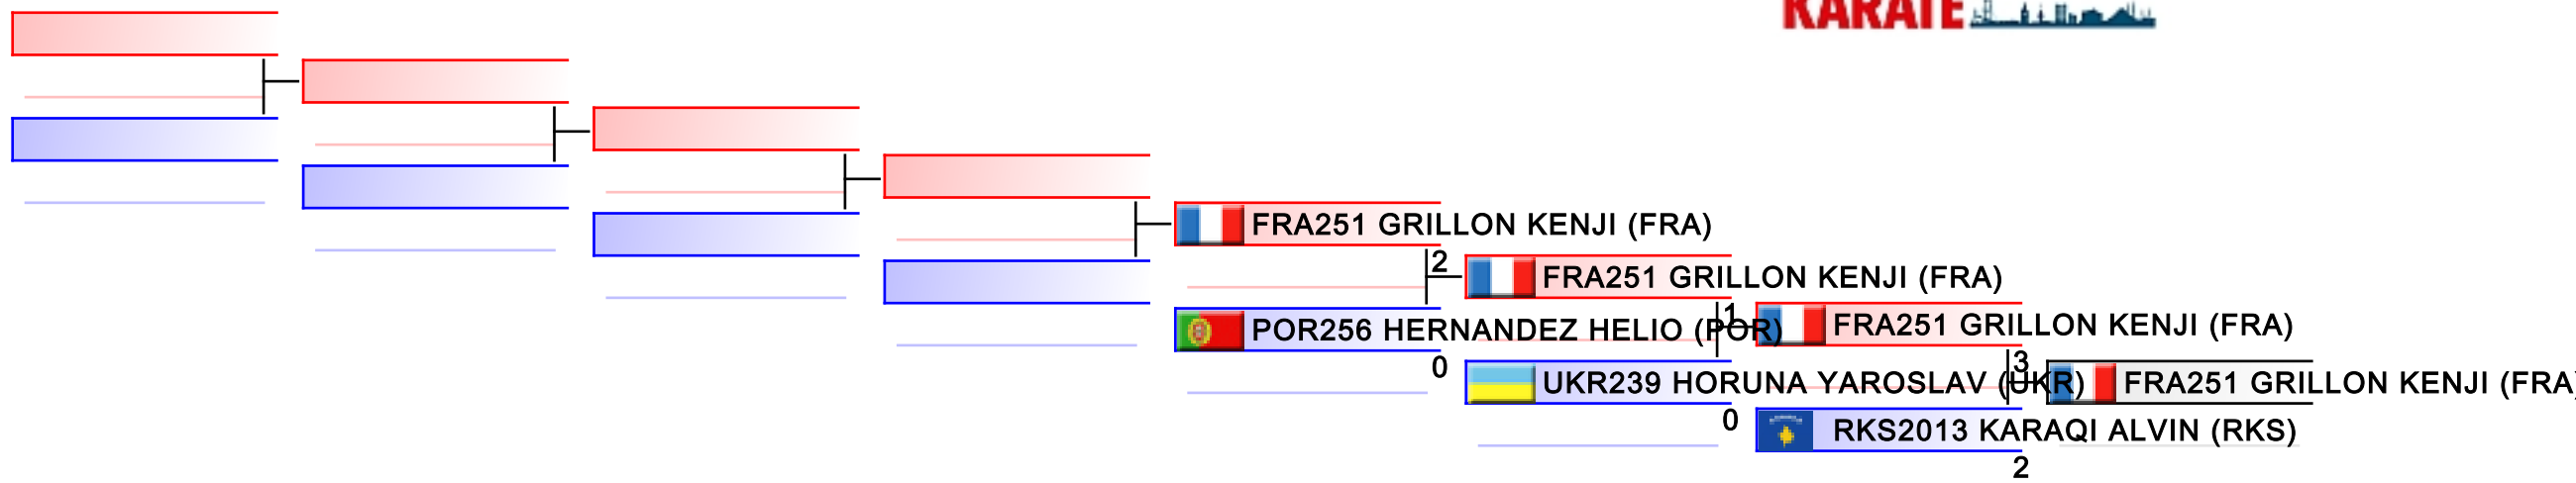

REPECHAGE: Male Kumite -75 Kg(1,2)

Referees:							
-----------	--	--	--	--	--	--	--

Male Kumite -84 Kg
50th EKF Senior Championships

Tatami

Pool
1,2

WKF Manager (c) WKF and sportdata GmbH & Co KG 2000-2015(2015-03-22 13:49) v 8.2.0 build 1 License: SDIL Sportdata Internal License (expire 2016-01-01)