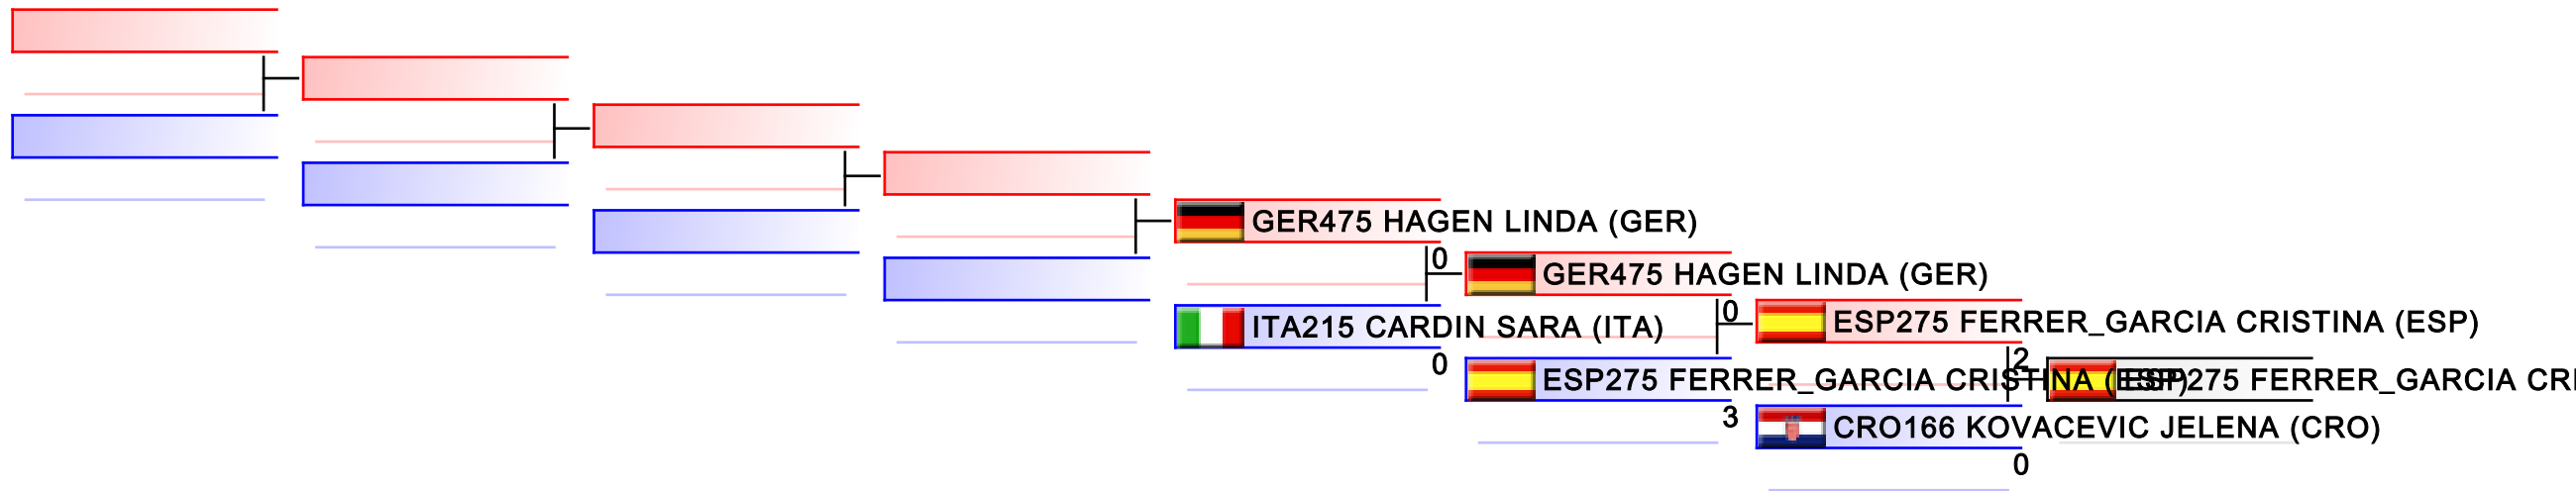

REPECHAGE: Female Kumite -55 Kg(1,2)