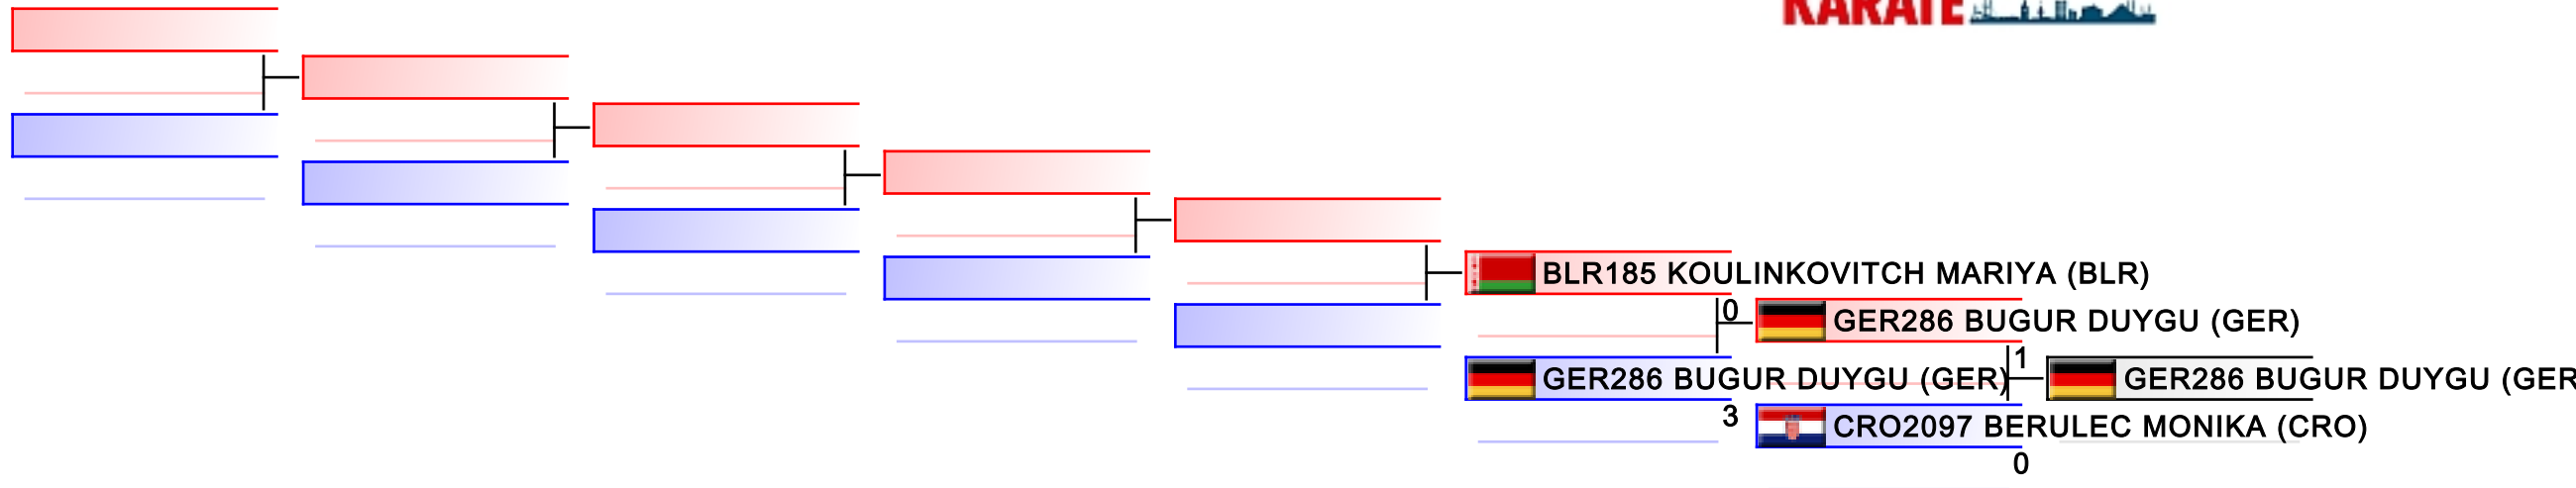

Female Kumite -50 Kg

50th EKF Senior Championships

WKF Manager (c) WKF and sportdata GmbH & Co KG 2000-2015(2015-03-22 13:49) v 8.2.0 build 1 License: SDIL Sportdata Internal License (expire 2016-01-01)

Tatami

Pool
1,2