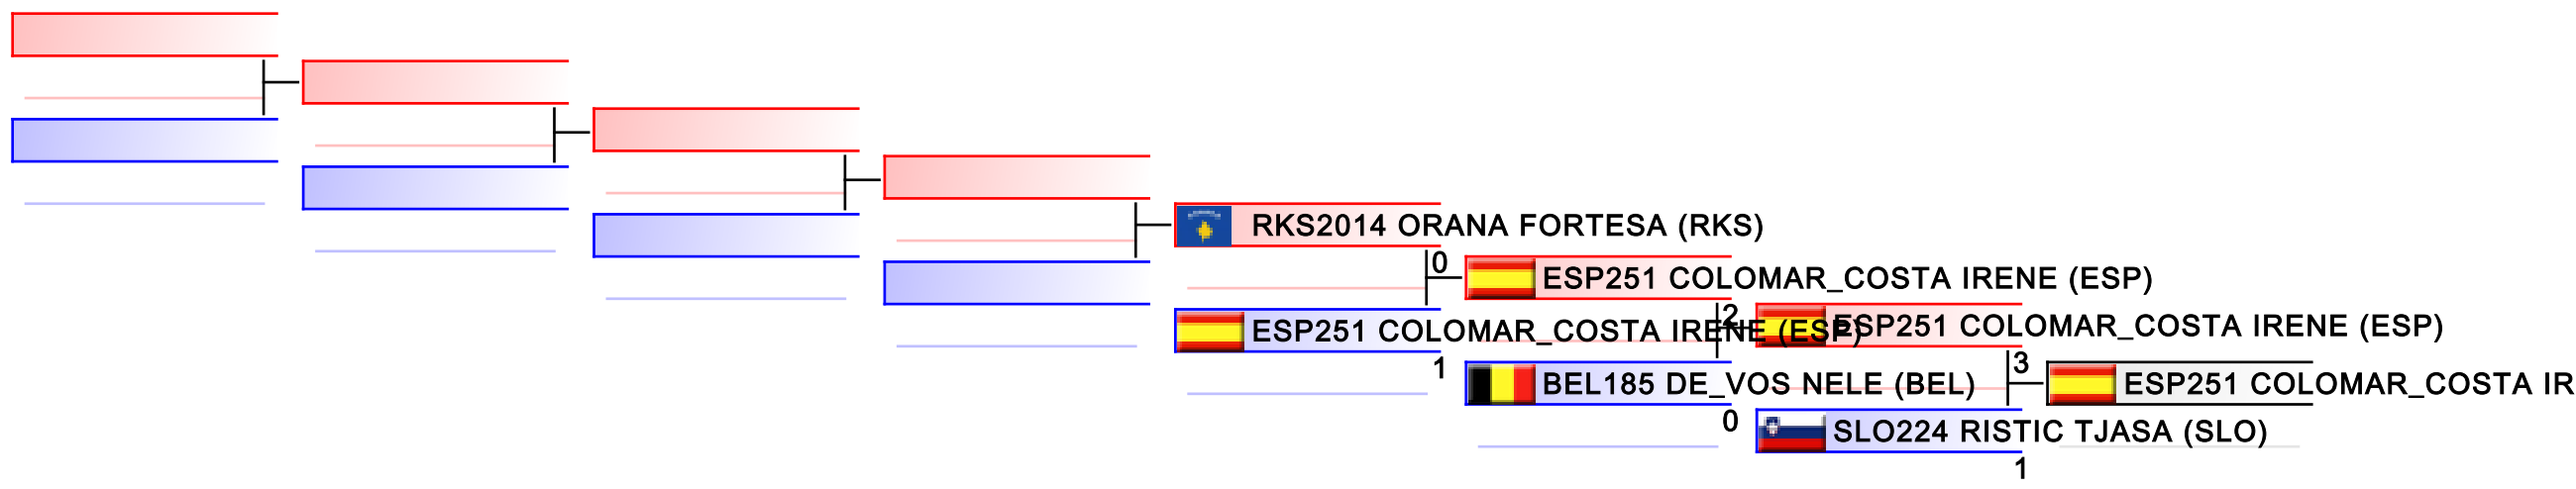

REPECHAGE: Female Kumite -61 Kg(1,2)