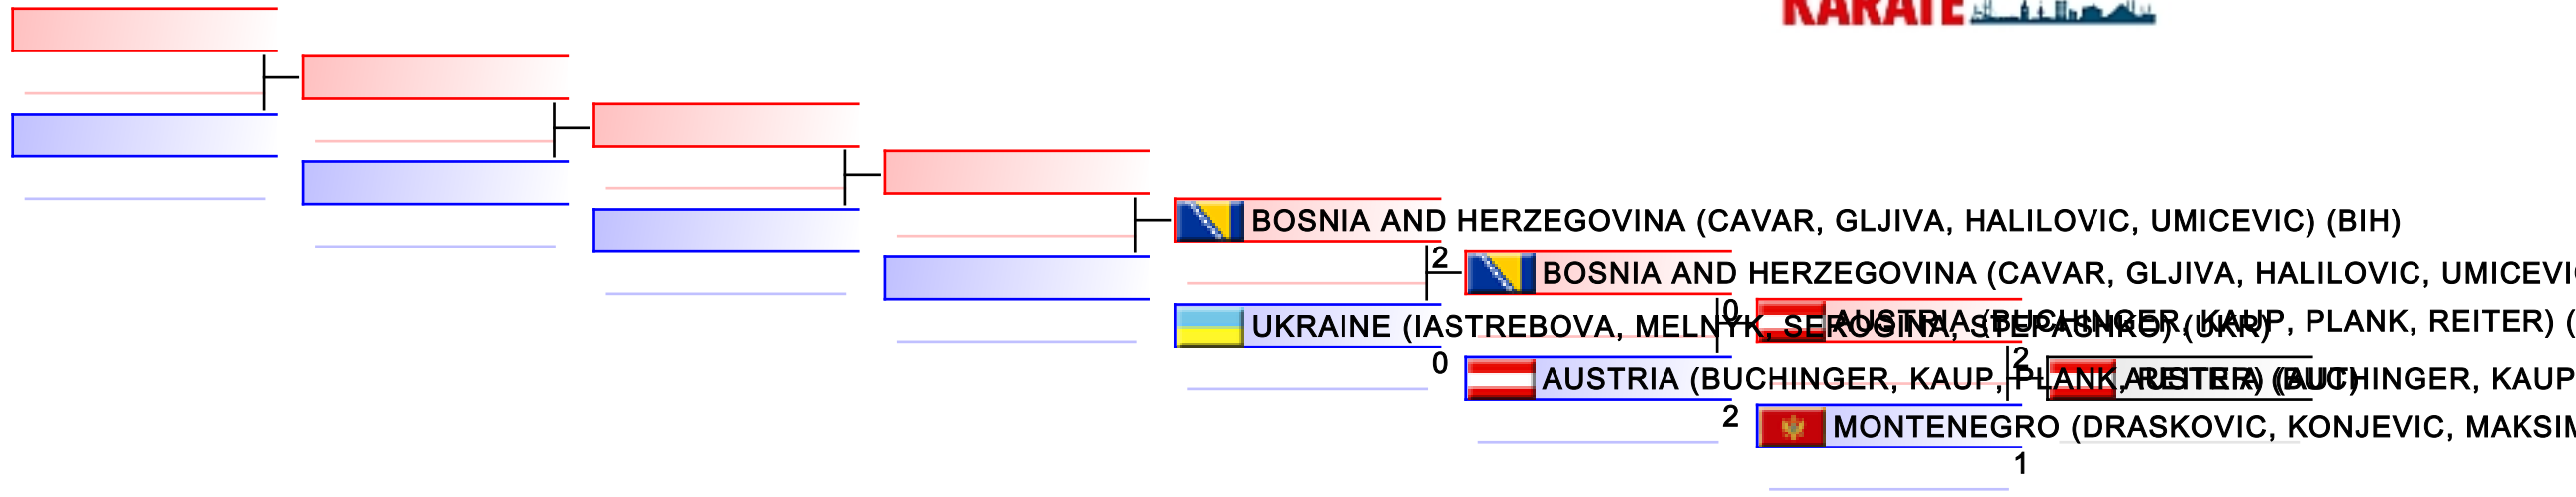

Female Team Kumite
50th EKF Senior Championships

Tatami
Pool
1

WKF Manager (c) WKF and sportdata GmbH & Co KG 2000-2015(2015-03-22 13:49) v 8.2.0 build 1 License: SDIL Sportdata Internal License (expire 2016-01-01)