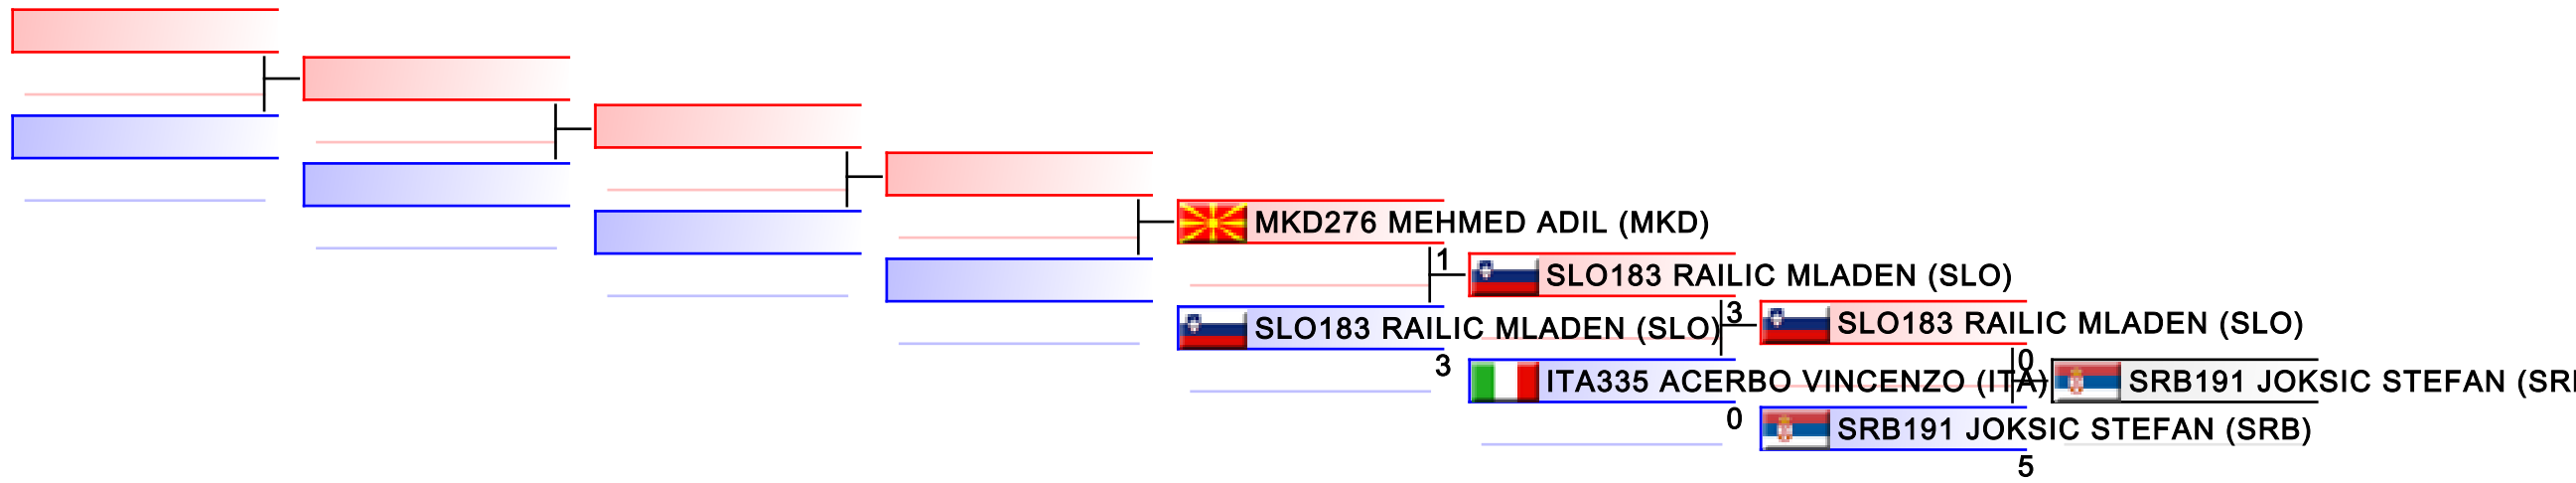

REPECHAGE: Male Kumite -67 Kg(3,4,2,1)