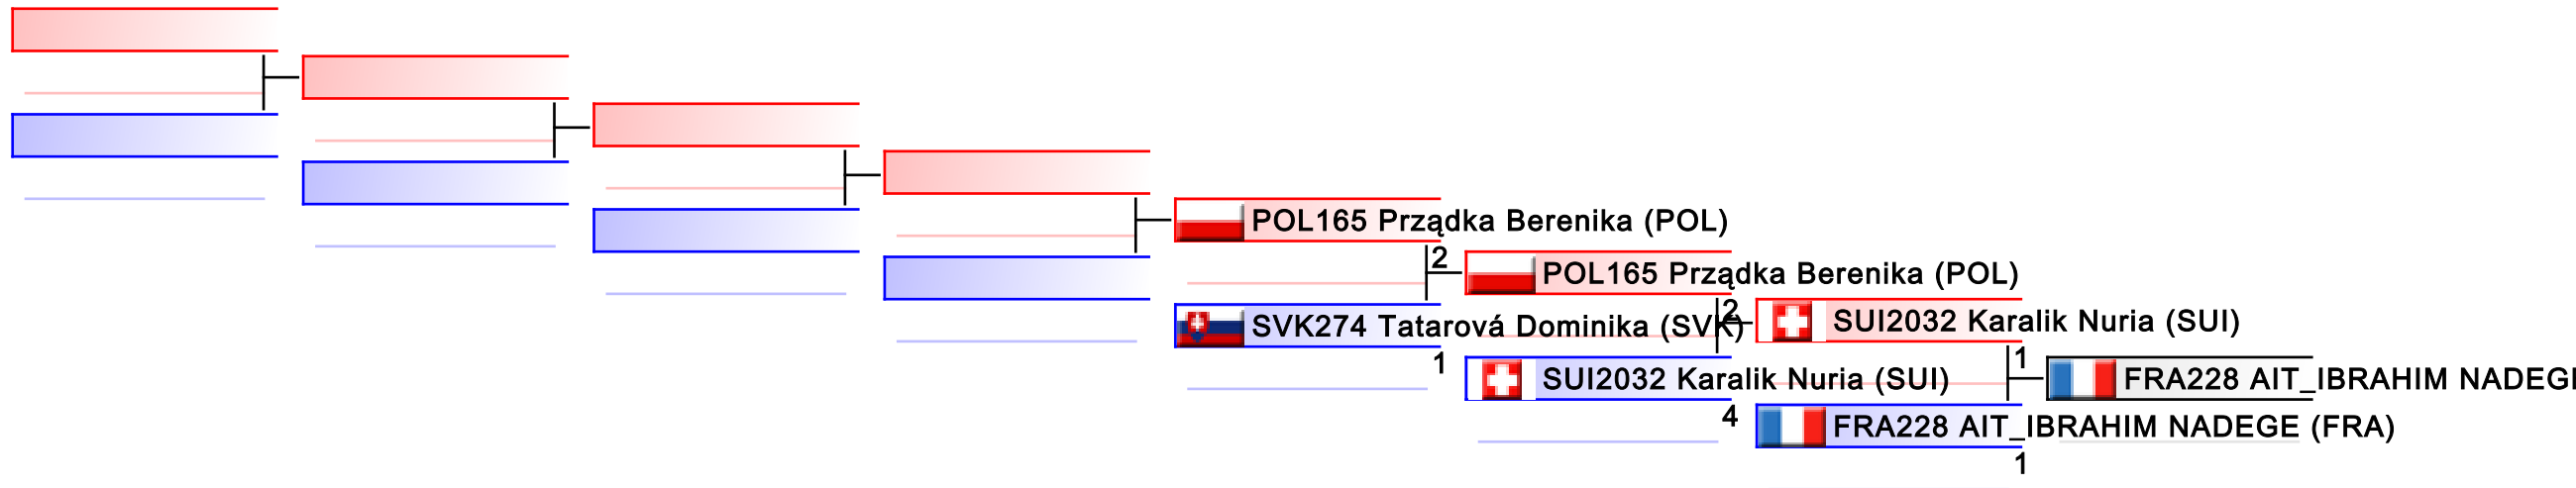

Female Kumite 68+ Kg

Karate1 Premier League - Salzburg 2015

Tatami
5

Pool
3,4

WKF Manager (c) WKF and sportdata GmbH & Co KG 2000-2015(2015-10-19 10:39) v 8.4.0 build 1 License: SDIL Sportdata Internal License (expire 2016-01-01)