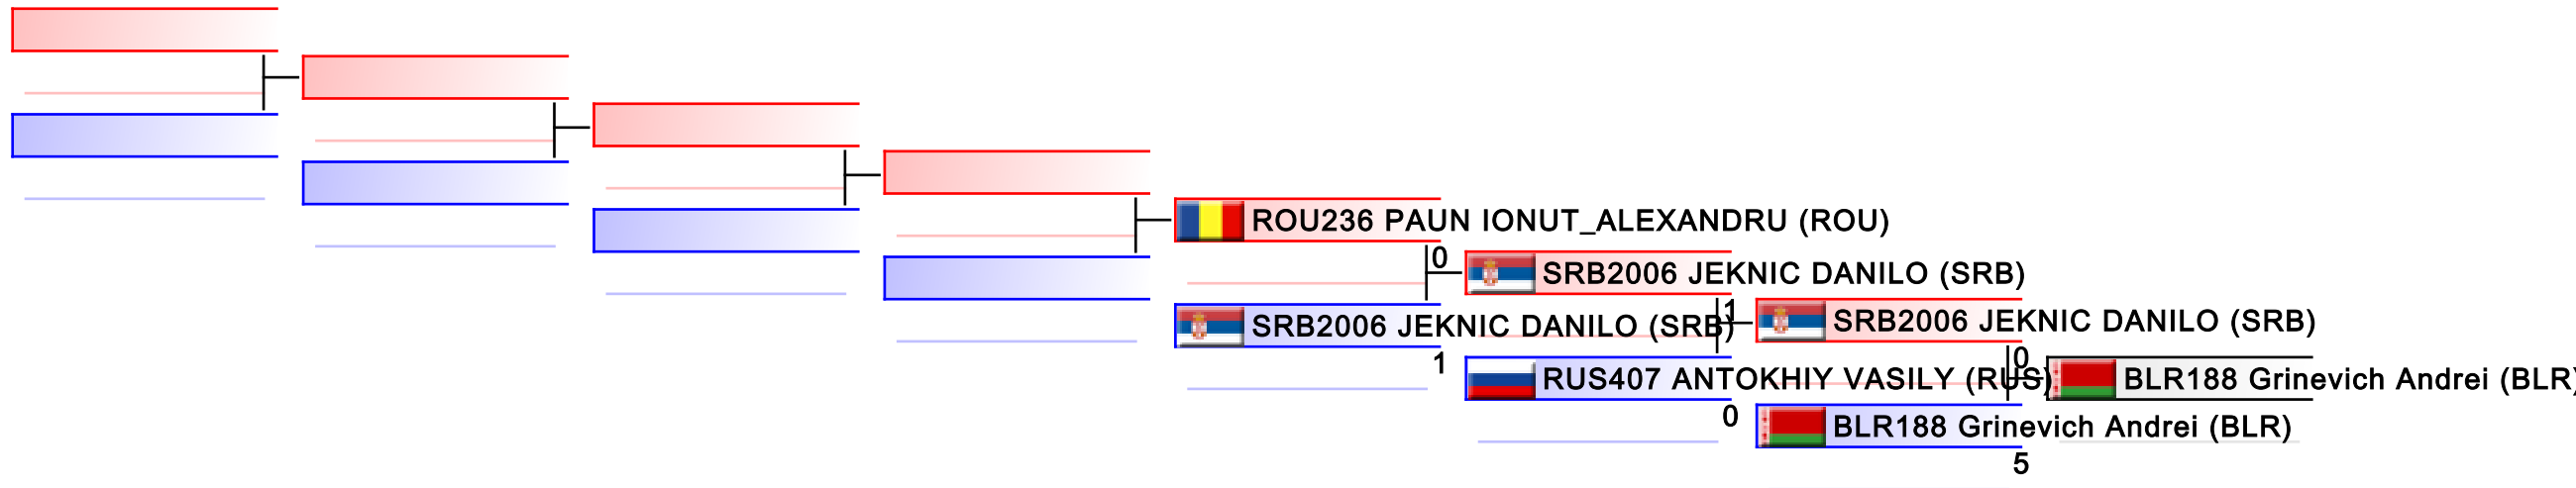

Male Kumite 84+ Kg

Karate1 Premier League - Salzburg 2015

Tatami
3

Pool
3,4

WKF Manager (c) WKF and sportdata GmbH & Co KG 2000-2015(2015-10-19 10:39) v 8.4.0 build 1 License: SDIL Sportdata Internal License (expire 2016-01-01)