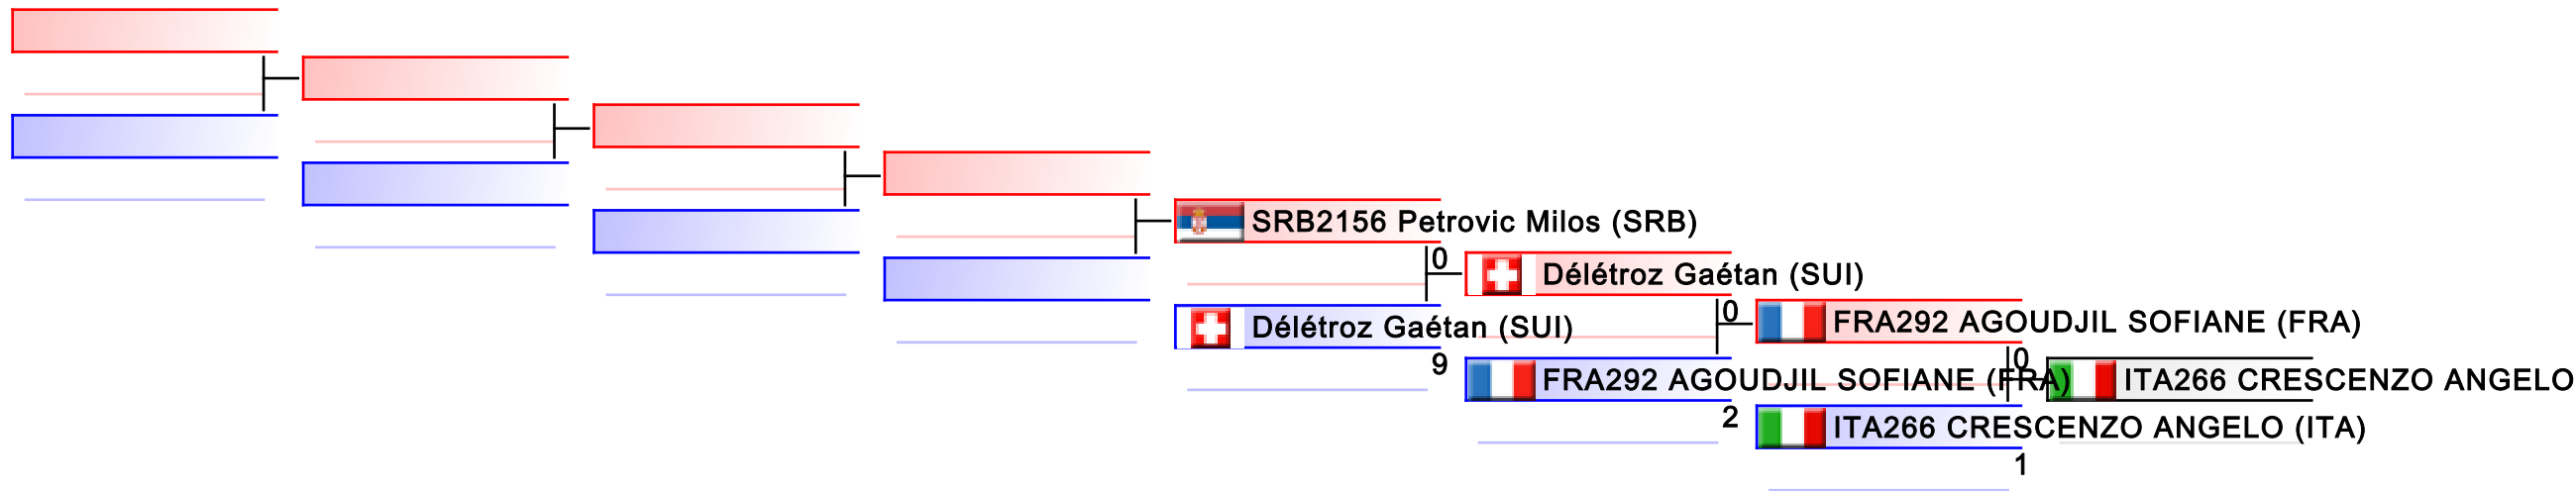

REPECHAGE: Male Kumite -60 Kg(1,2,3,4)