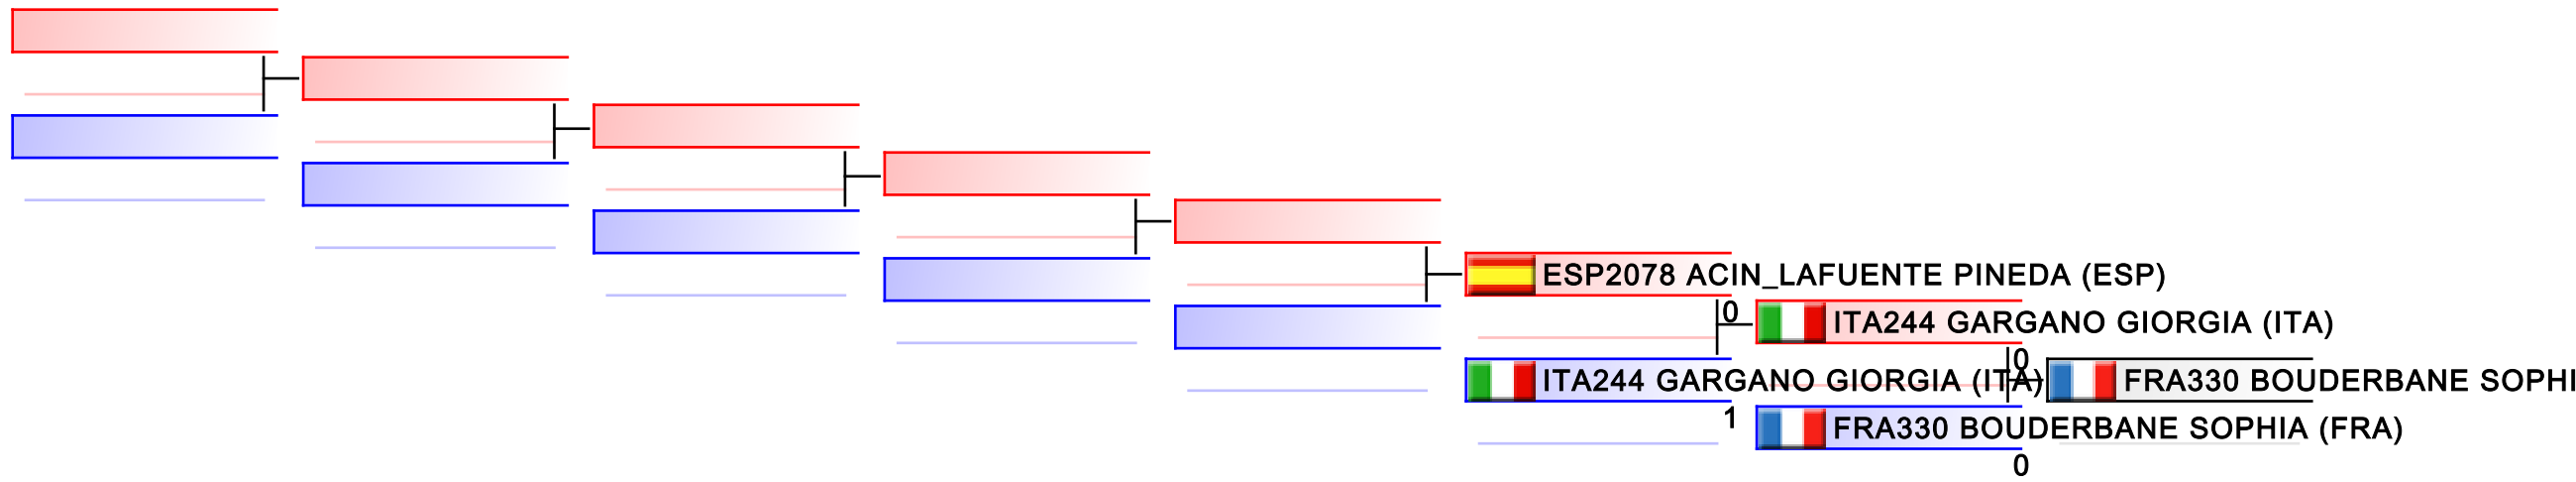

REPECHAGE: Female Kumite -50 Kg(1)