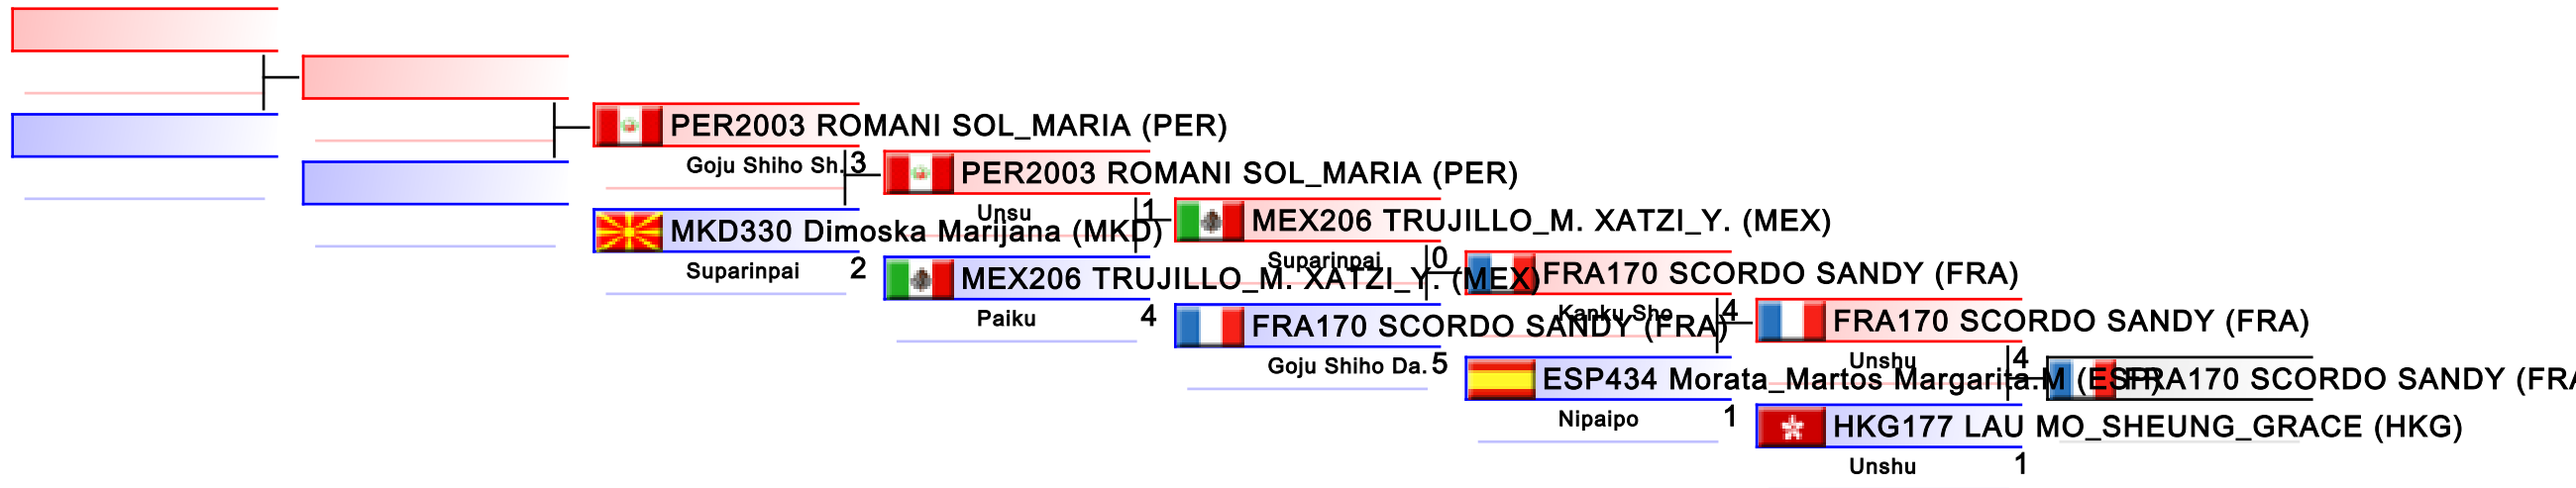

Female Kata

Karate1 Premier League - Salzburg 2015

WKF Manager (c) WKF and sportdata GmbH & Co KG 2000-2015(2015-10-19 10:39) v 8.4.0 build 1 License: SDIL Sportdata Internal License (expire 2016-01-01)

Tatami
3

Pool
3,4