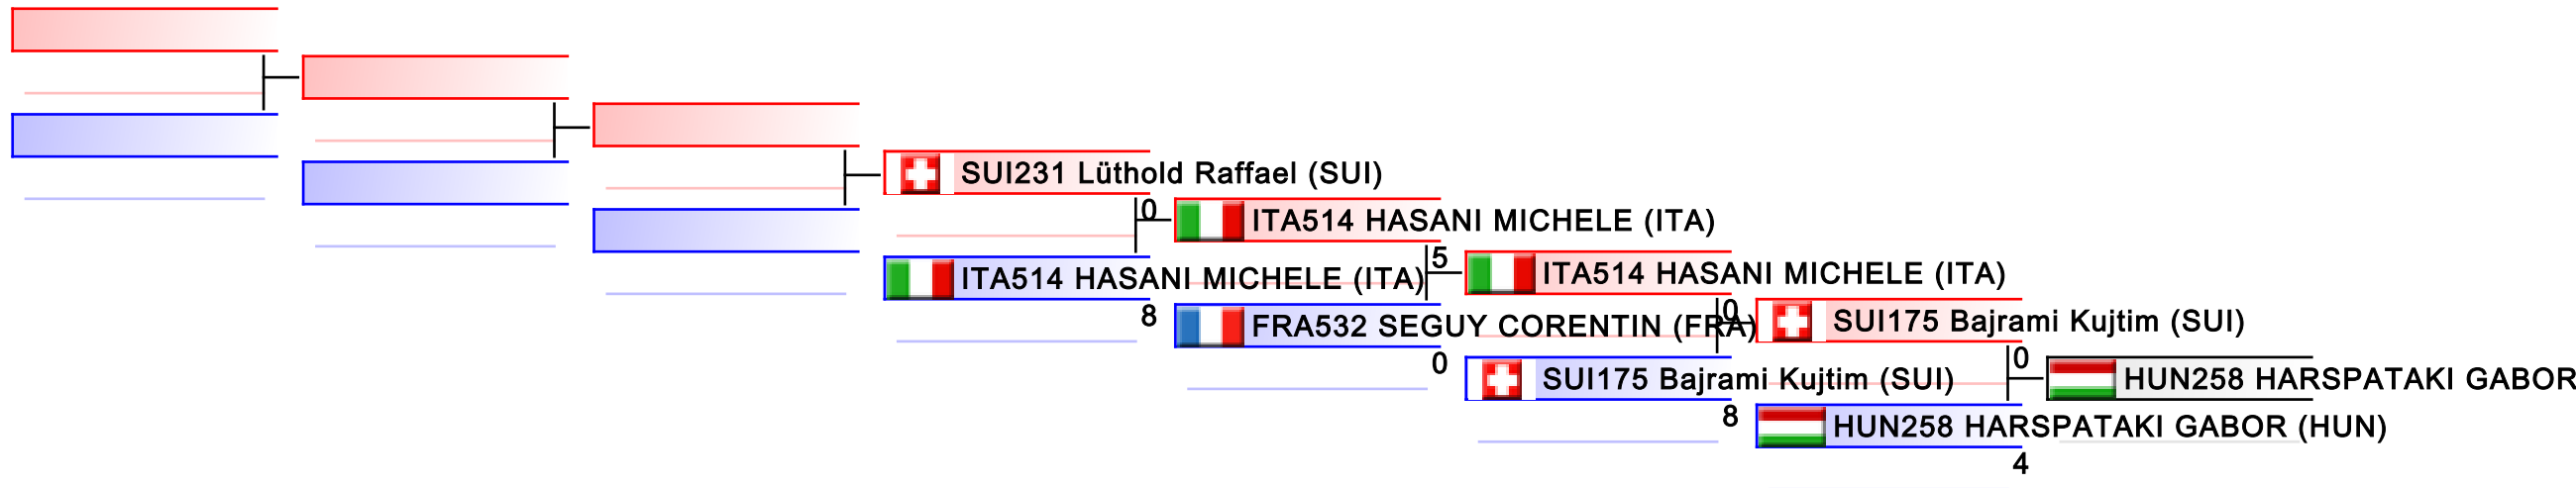

Male Kumite -75 Kg

Karate1 Premier League - Salzburg 2015

WKF Manager (c) WKF and sportdata GmbH & Co KG 2000-2015(2015-10-19 10:39) v 8.4.0 build 1 License: SDIL Sportdata Internal License (expire 2016-01-01)

Tatami
5

Pool
1,2,3,4