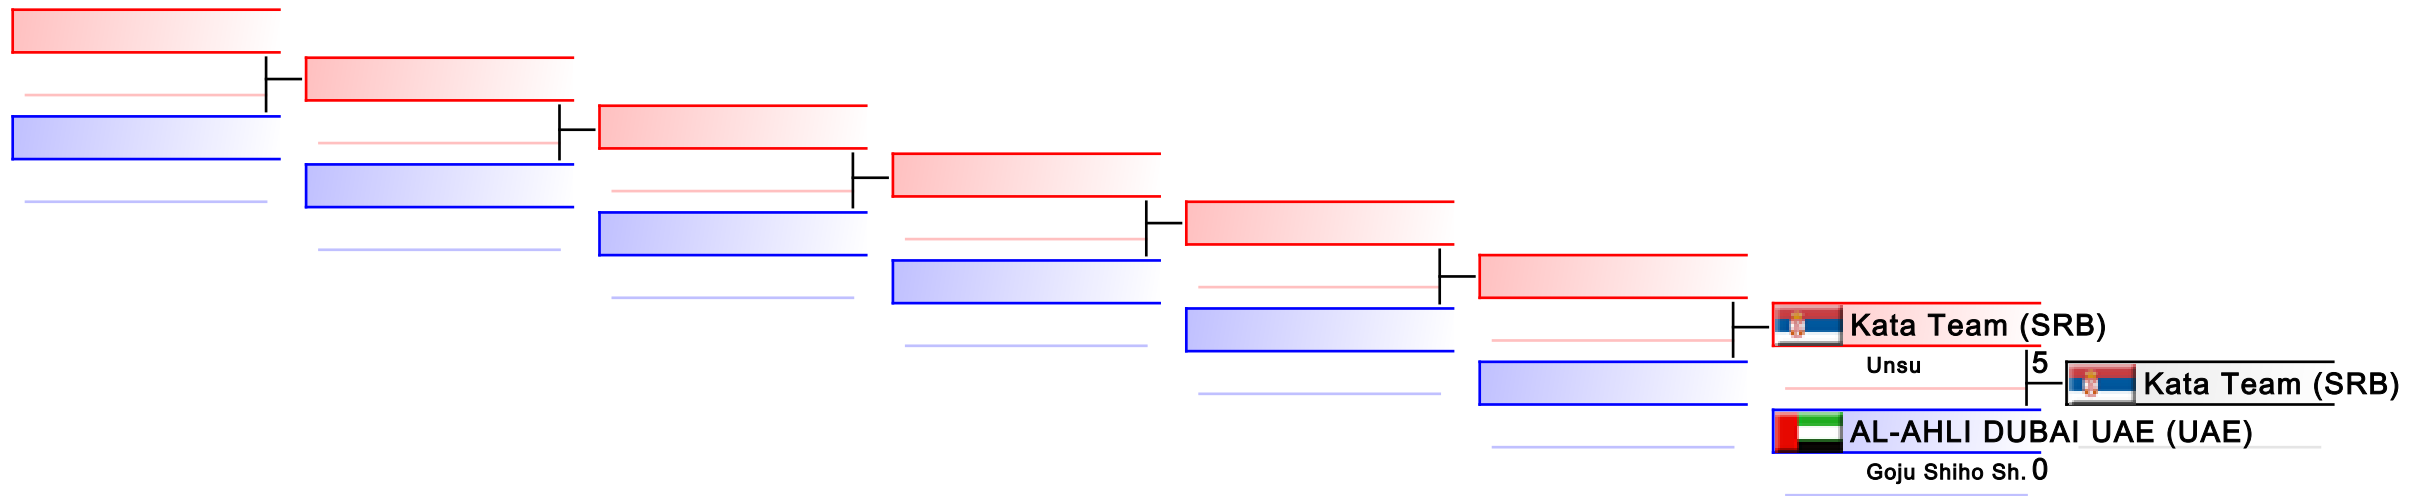

REPECHAGE: Female Team Kata(1)