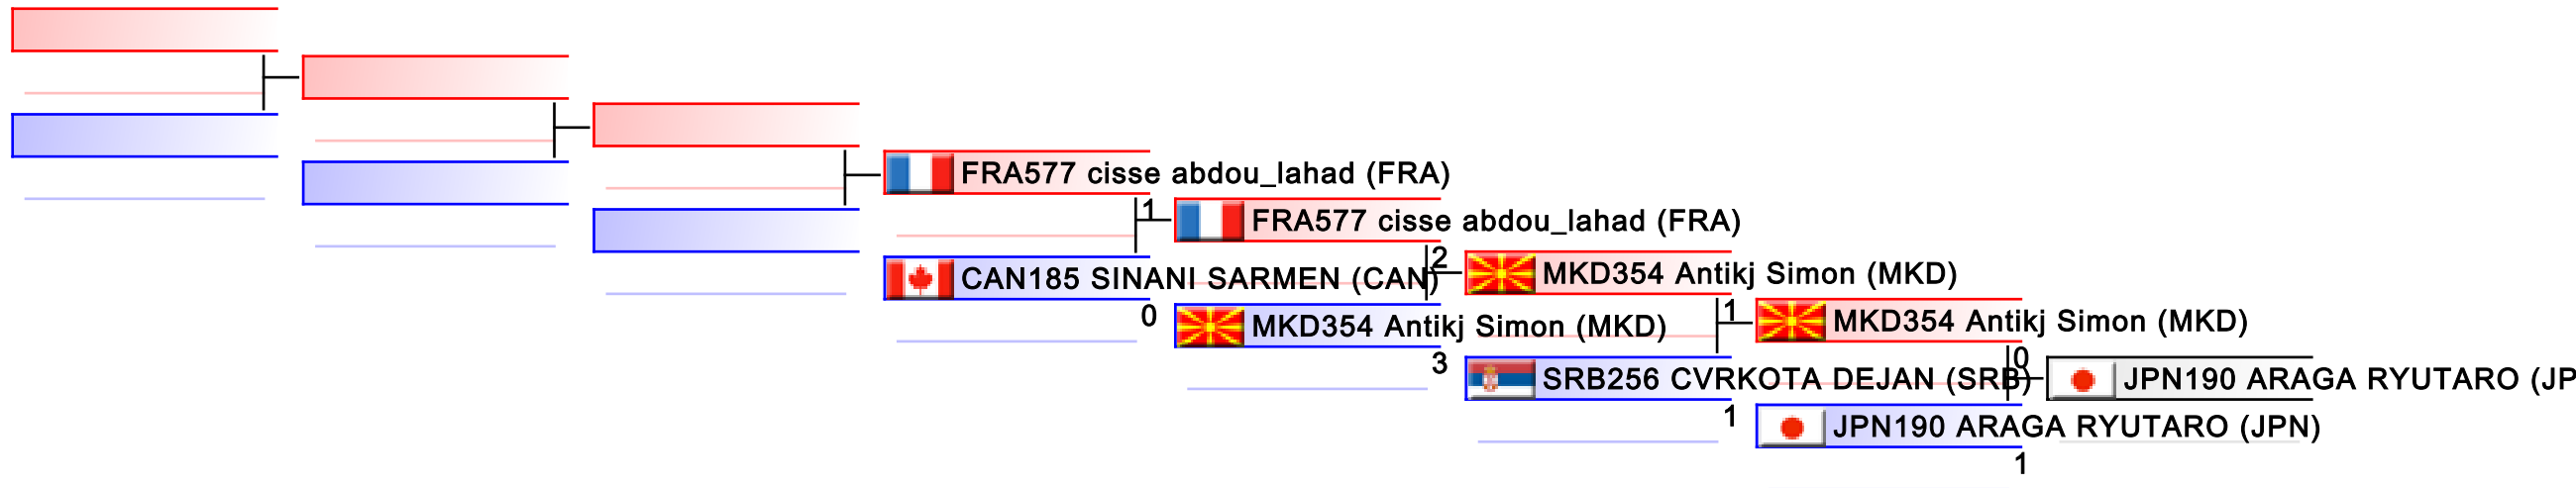

Male Kumite -84 Kg

Karate1 Premier League - Salzburg 2015

WKF Manager (c) WKF and sportdata GmbH & Co KG 2000-2015(2015-10-19 10:39) v 8.4.0 build 1 License: SDIL Sportdata Internal License (expire 2016-01-01)

Tatami
3

Pool
3,4