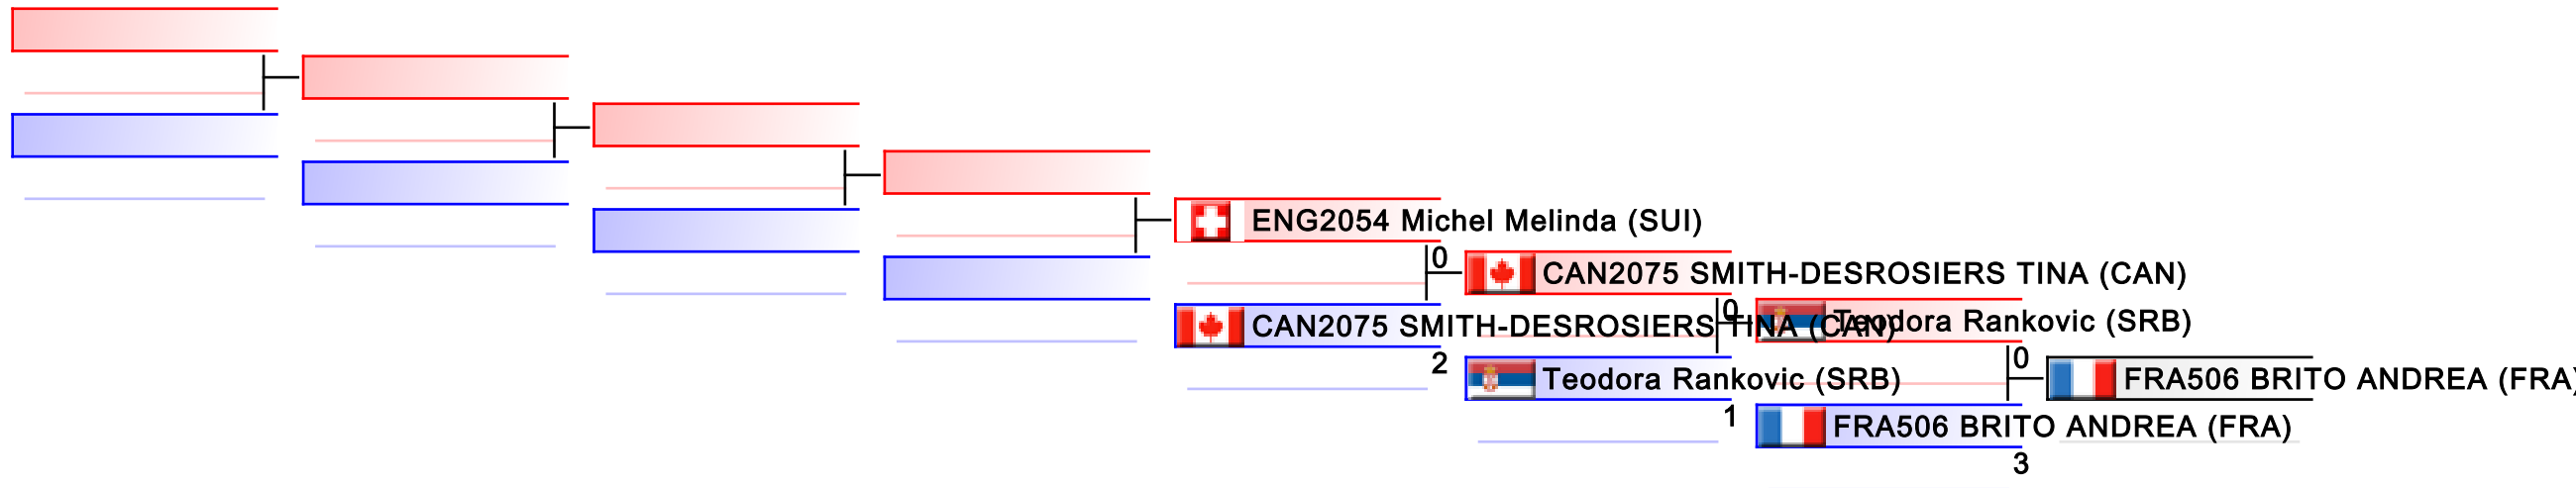

REPECHAGE: Female Kumite -55 Kg(1,2)

Referees: