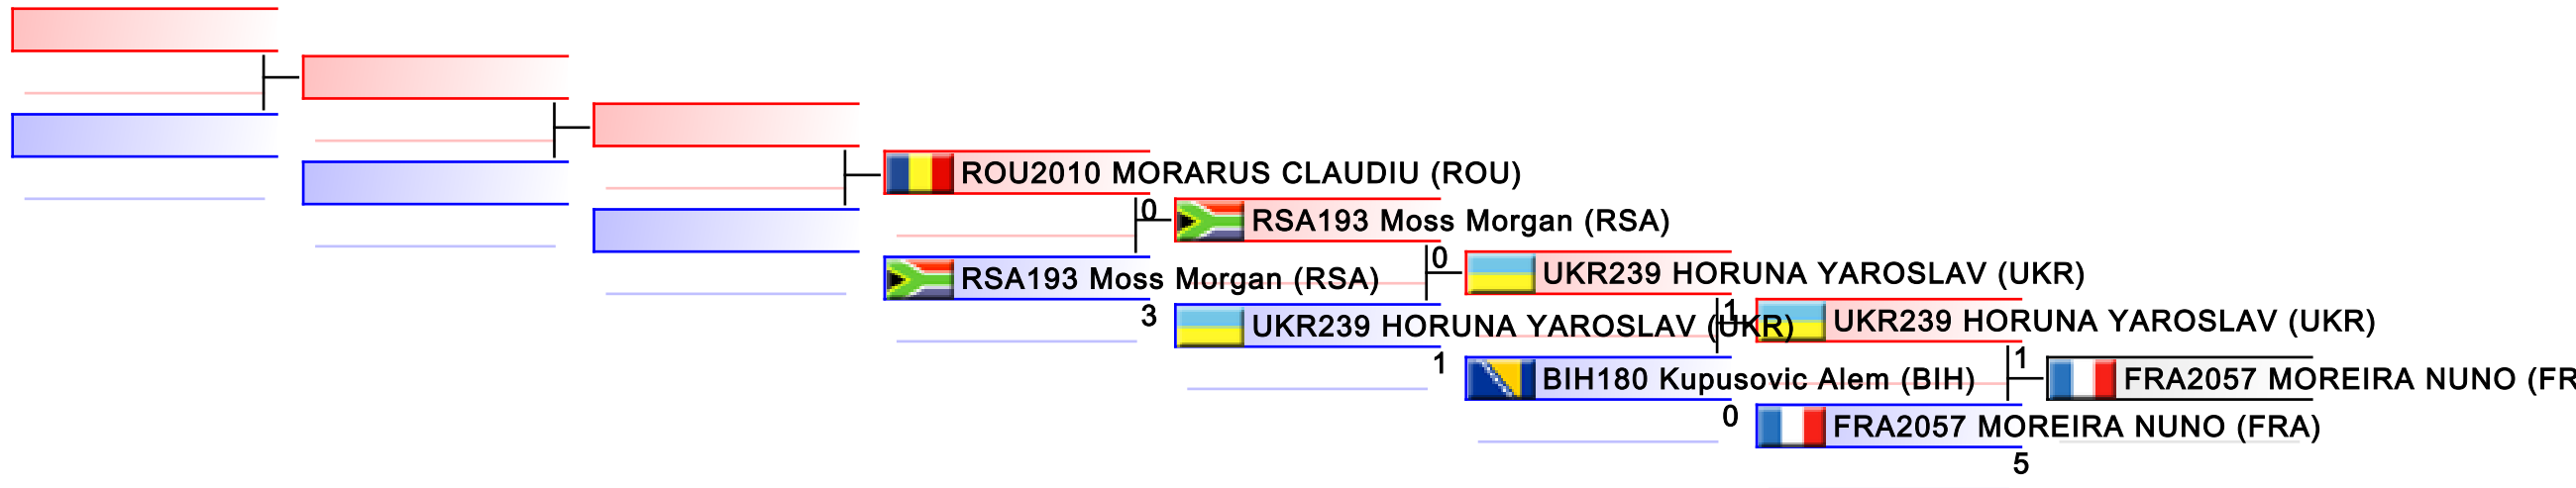

Male Kumite -84 Kg

Karate1 Premier League - Salzburg 2015

WKF Manager (c) WKF and sportdata GmbH & Co KG 2000-2015(2015-10-19 10:39) v 8.4.0 build 1 License: SDIL Sportdata Internal License (expire 2016-01-01)

Tatami
1

Pool
1,2