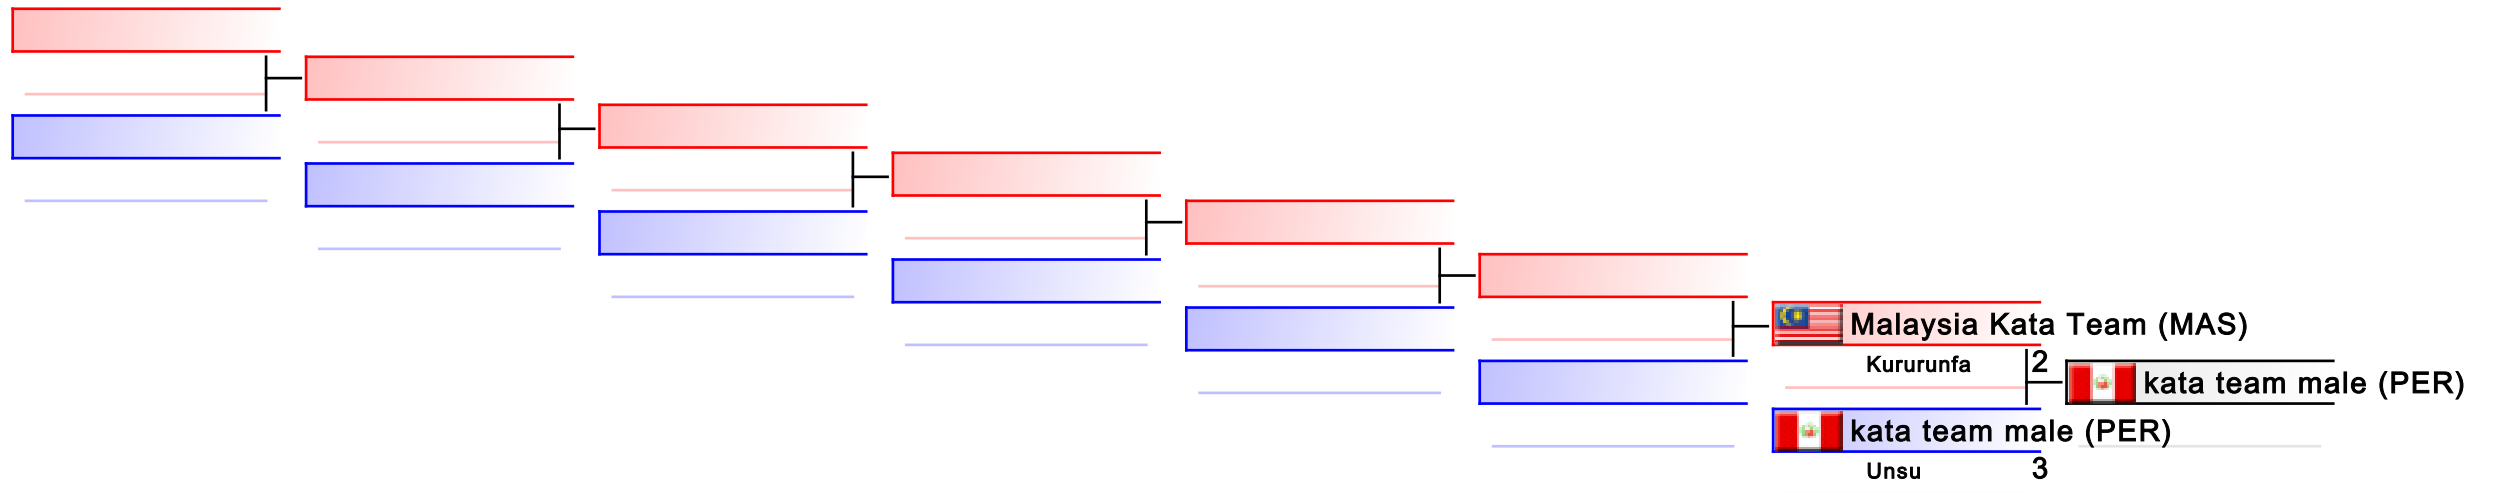

Male Team Kata

Karate1 Premier League - Salzburg 2015

Tatami
5

Pool
1

WKF Manager (c) WKF and sportdata GmbH & Co KG 2000-2015(2015-10-19 10:39) v 8.4.0 build 1 License: SDIL Sportdata Internal License (expire 2016-01-01)