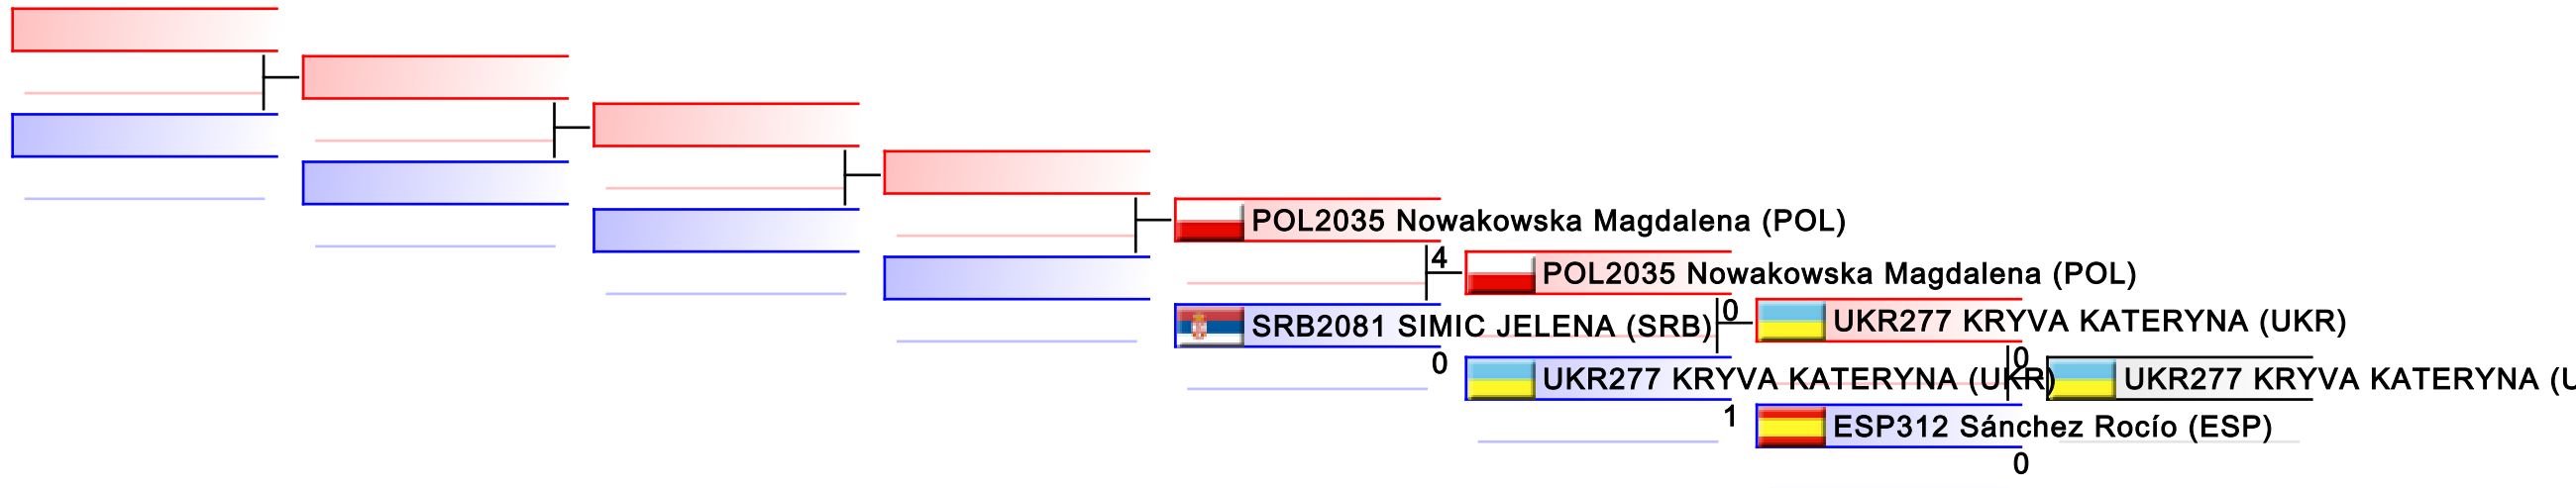

Female Kumite -50 Kg

Karate1 Premier League - Salzburg 2015

Tatami
5

Pool
1

WKF Manager (c) WKF and sportdata GmbH & Co KG 2000-2015(2015-10-19 10:39) v 8.4.0 build 1 License: SDIL Sportdata Internal License (expire 2016-01-01)