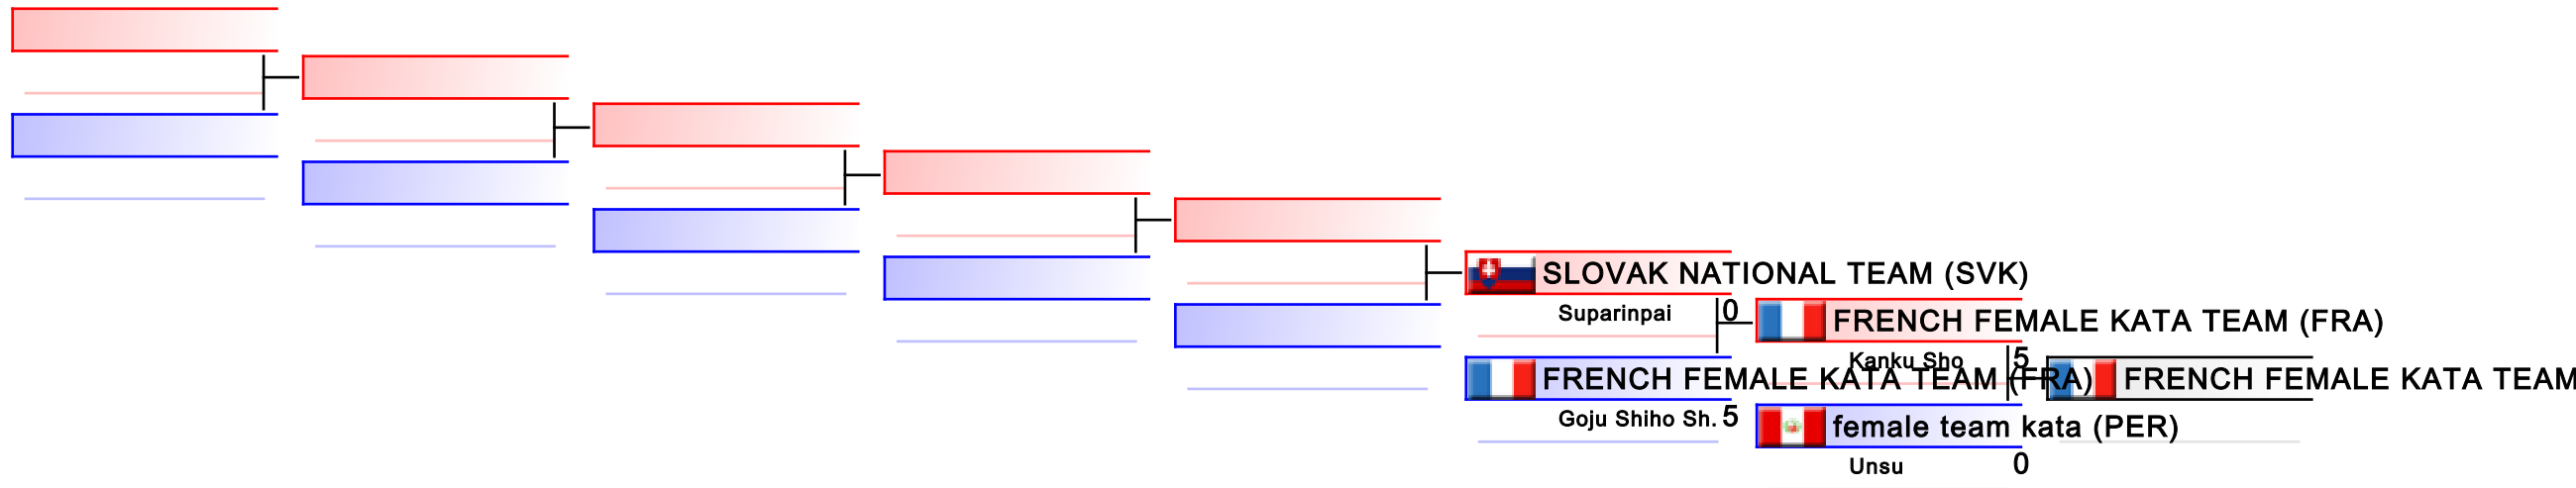

Female Team Kata

Karate1 Premier League - Salzburg 2015

WKF Manager (c) WKF and sportdata GmbH & Co KG 2000-2015(2015-10-19 10:39) v 8.4.0 build 1 License: SDIL Sportdata Internal License (expire 2016-01-01)

Tatami
5

Pool
1