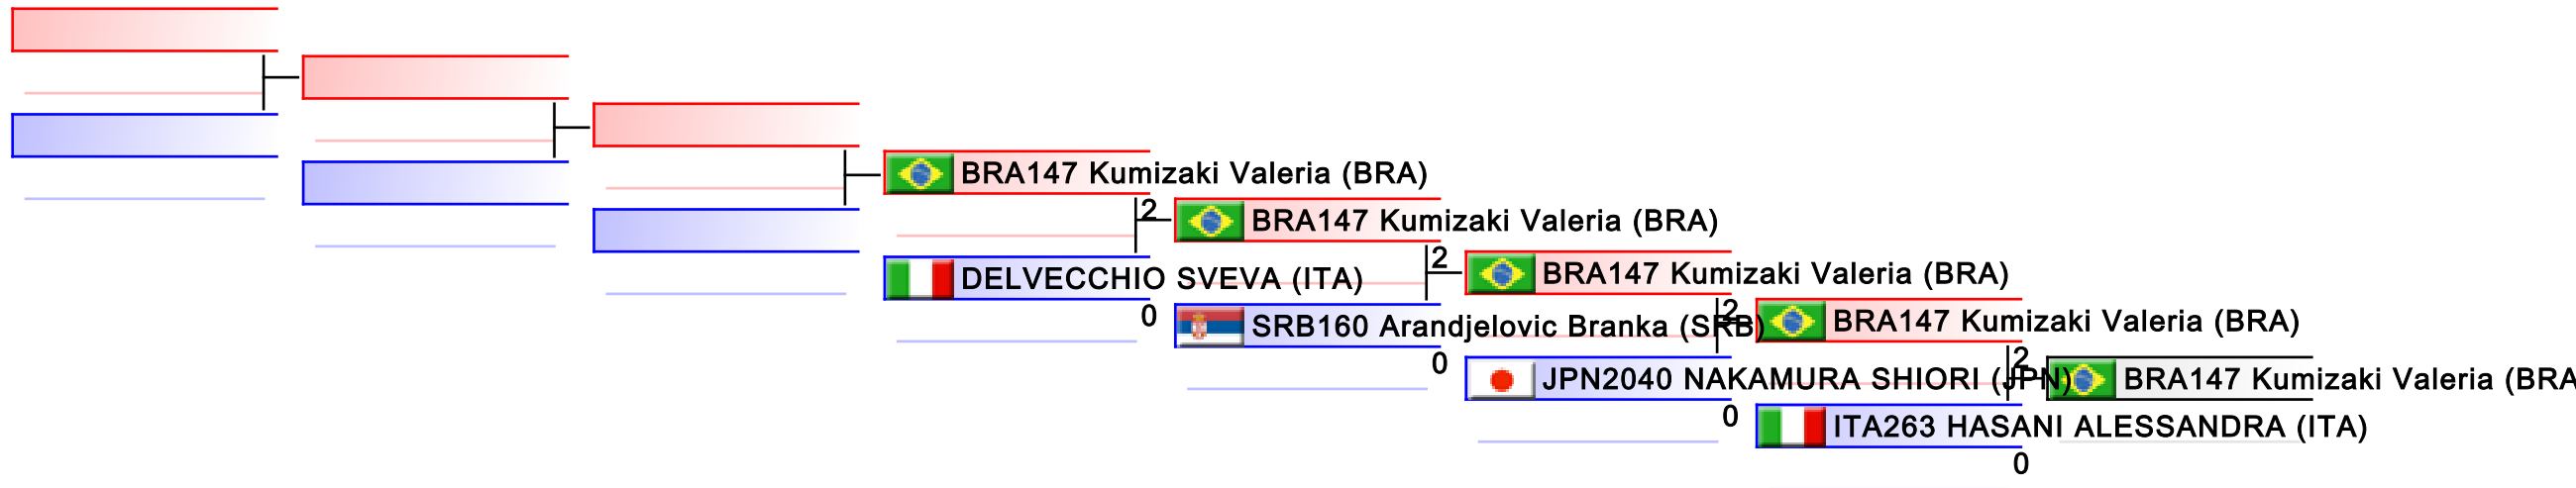

REPECHAGE: Female Kumite -55 Kg(4,3)

Referees: