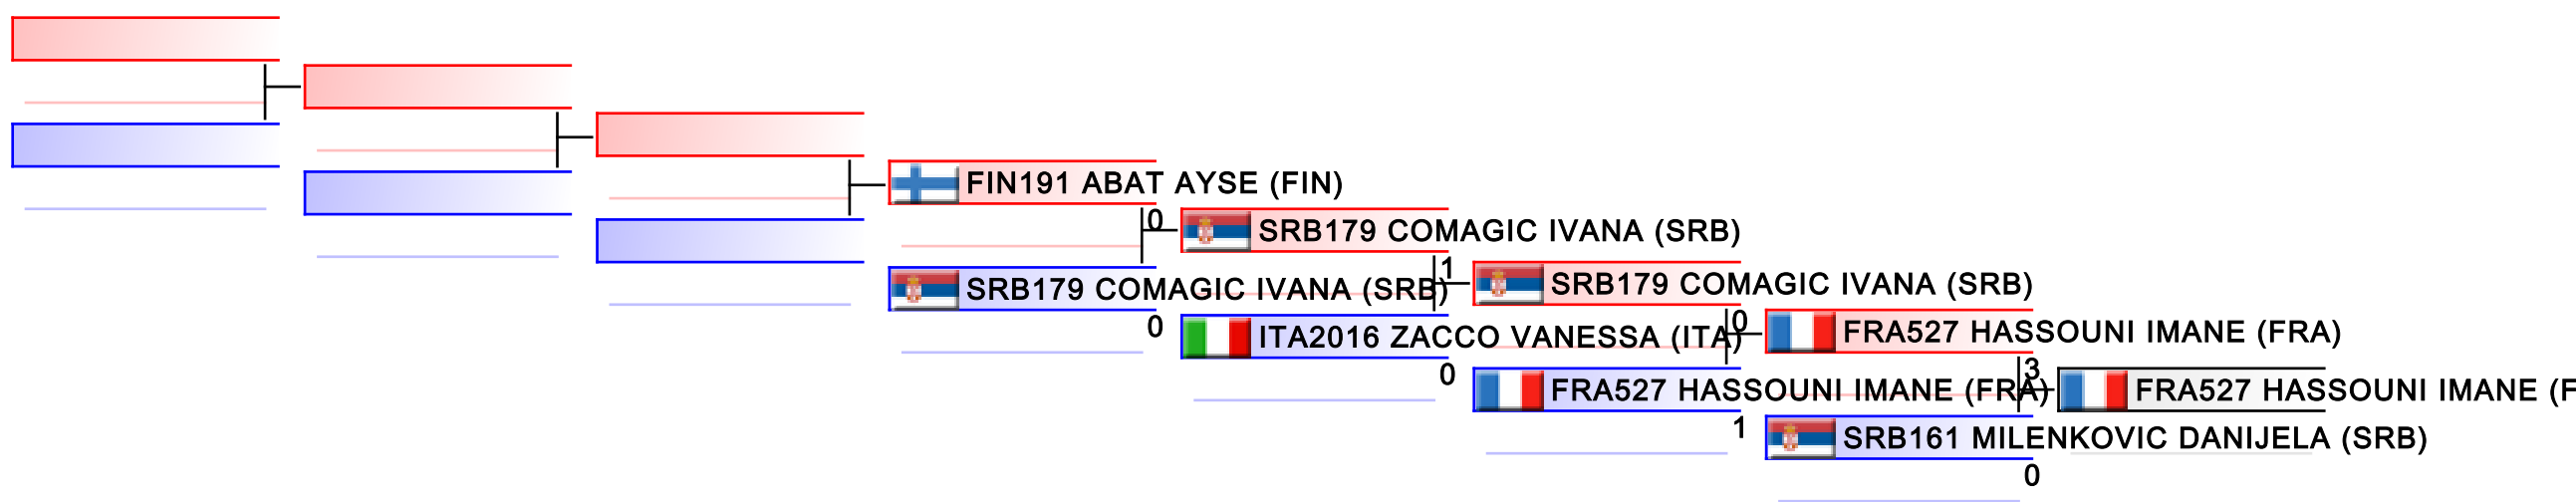

REPECHAGE: Female Kumite -68 Kg(1,2,3,4)