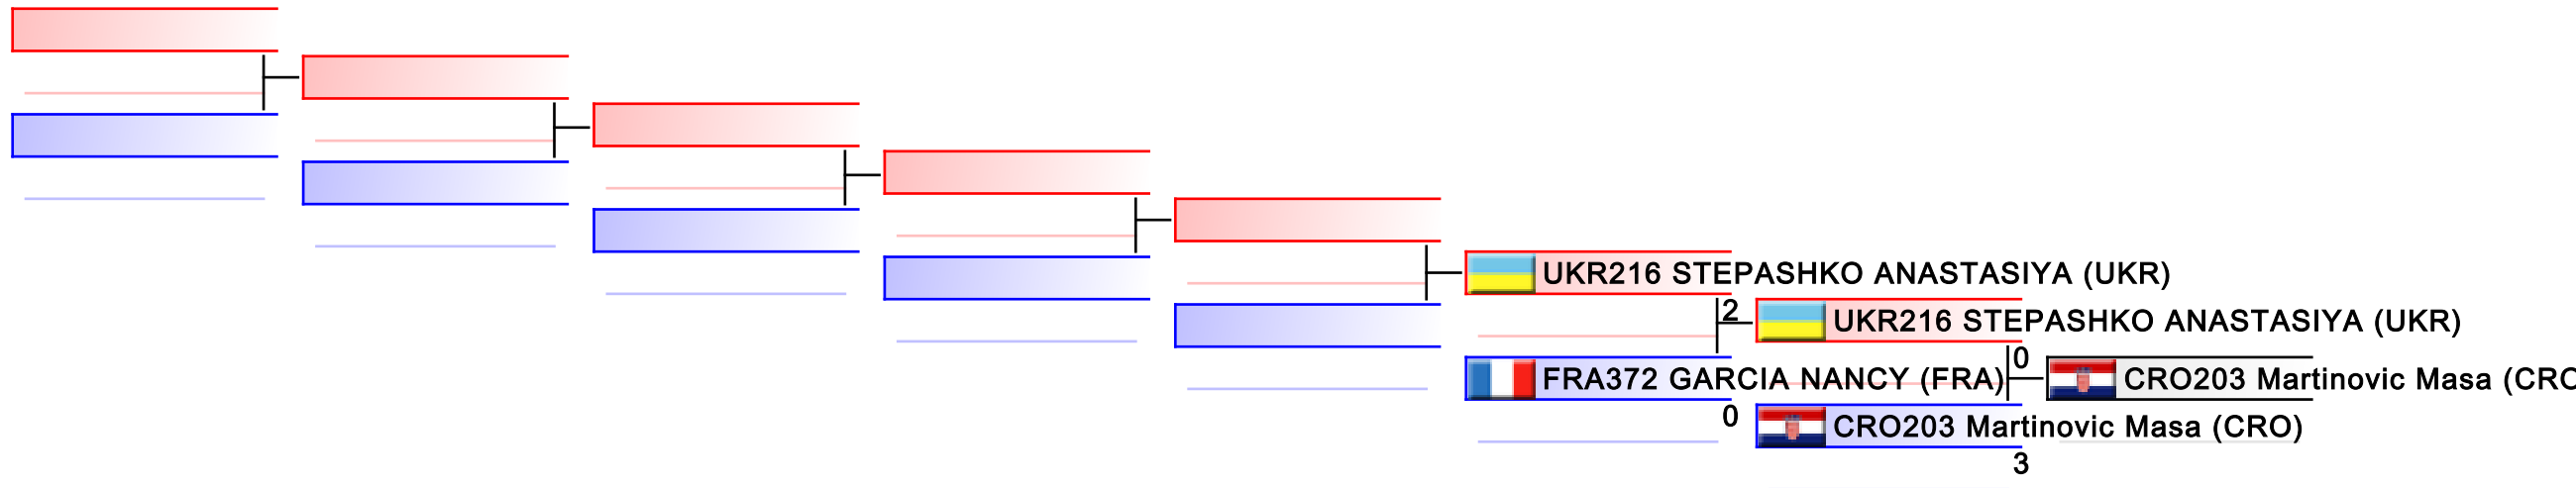

Female Kumite 68+ Kg

Karate1 Premier League - Salzburg 2015

Tatami
5

Pool
1,2

WKF Manager (c) WKF and sportdata GmbH & Co KG 2000-2015(2015-10-19 10:39) v 8.4.0 build 1 License: SDIL Sportdata Internal License (expire 2016-01-01)