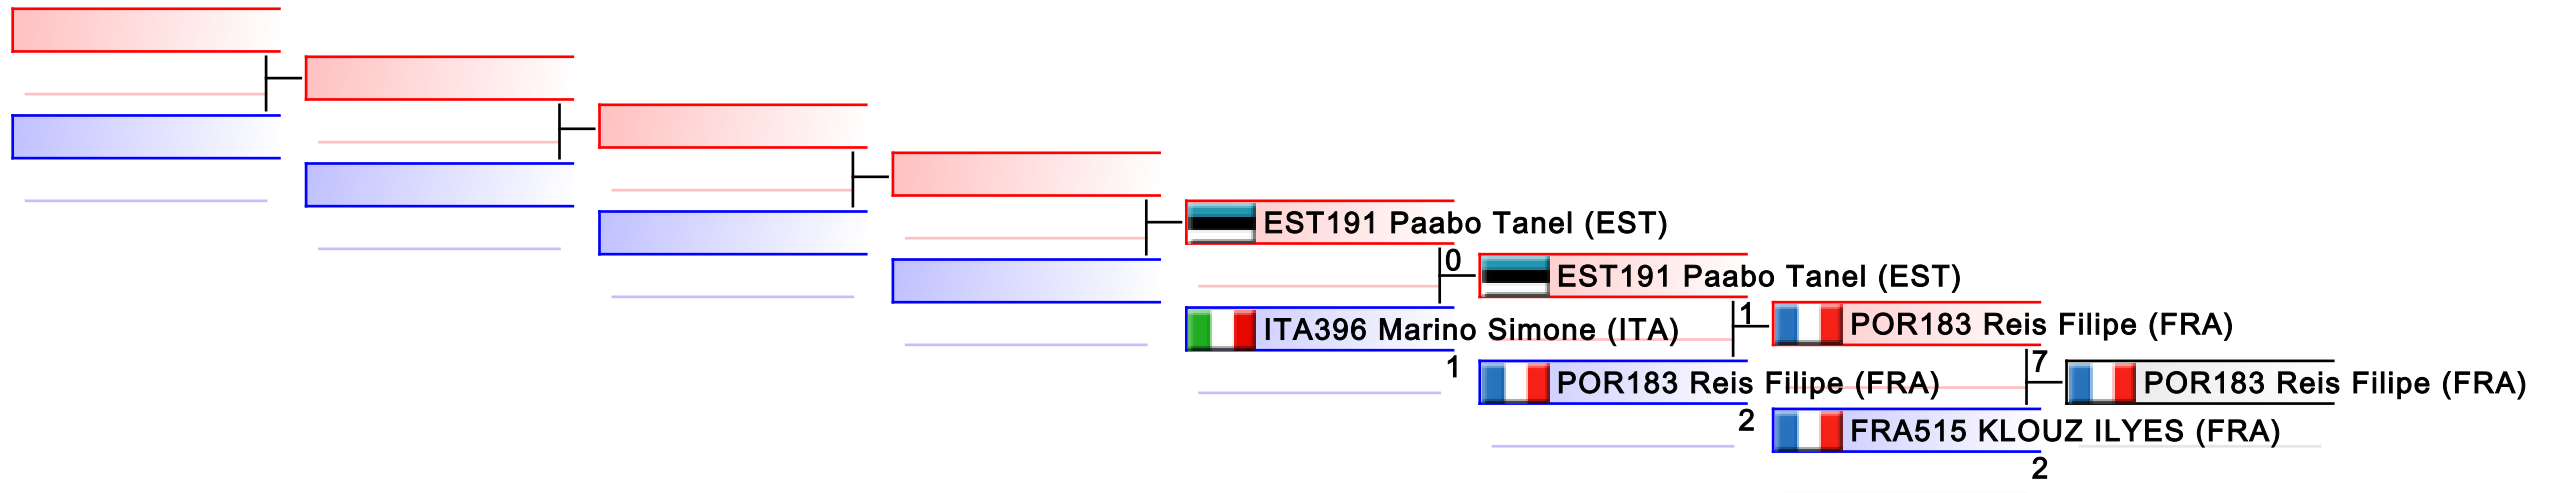

Male Kumite 84+ Kg

Karate1 Premier League - Salzburg 2015

WKF Manager (c) WKF and sportdata GmbH & Co KG 2000-2015(2015-10-19 10:39) v 8.4.0 build 1 License: SDIL Sportdata Internal License (expire 2016-01-01)

Tatami
1

Pool
1,2