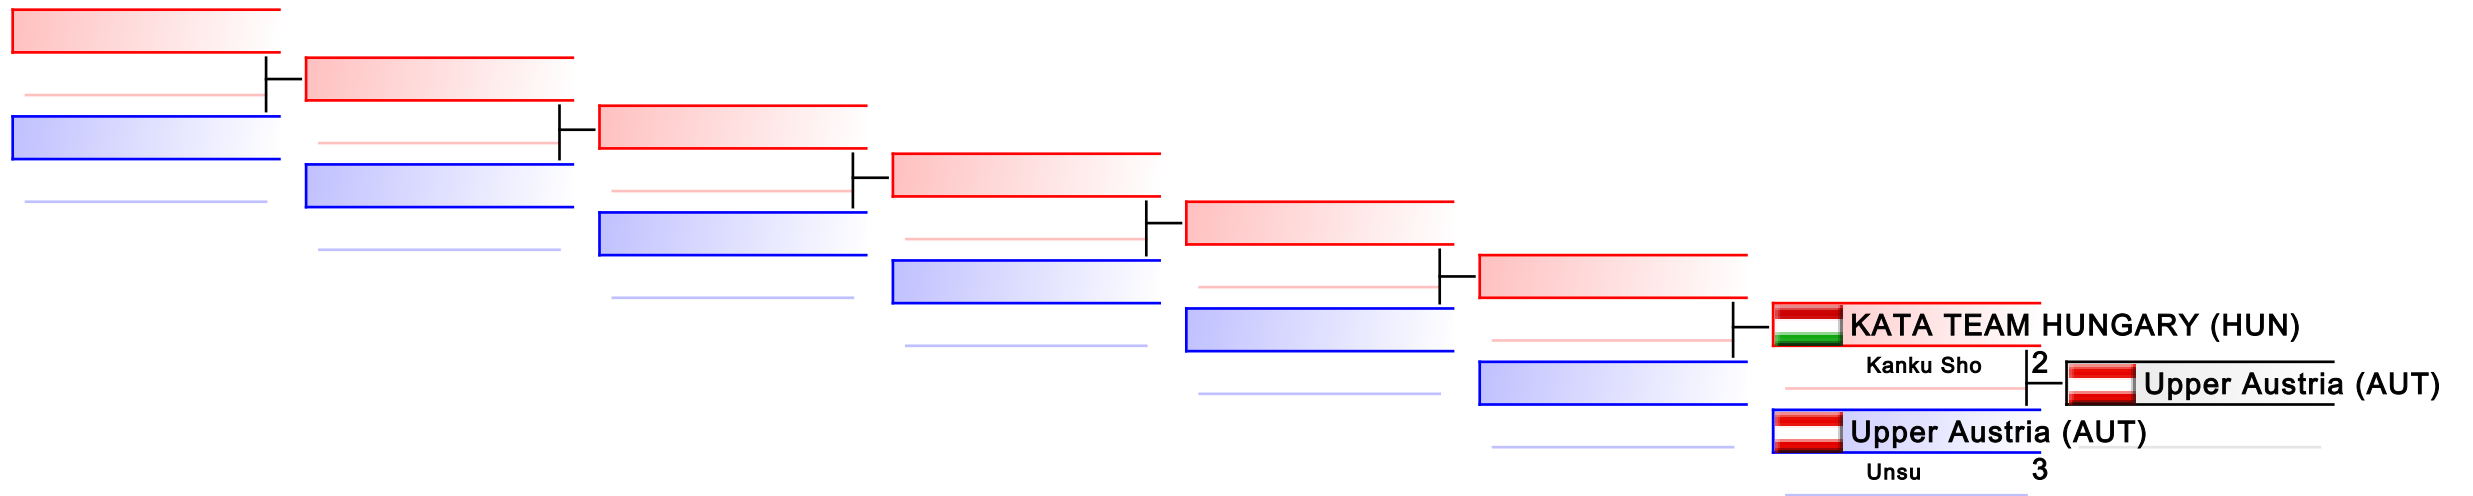

REPECHAGE: Male Team Kata(1)