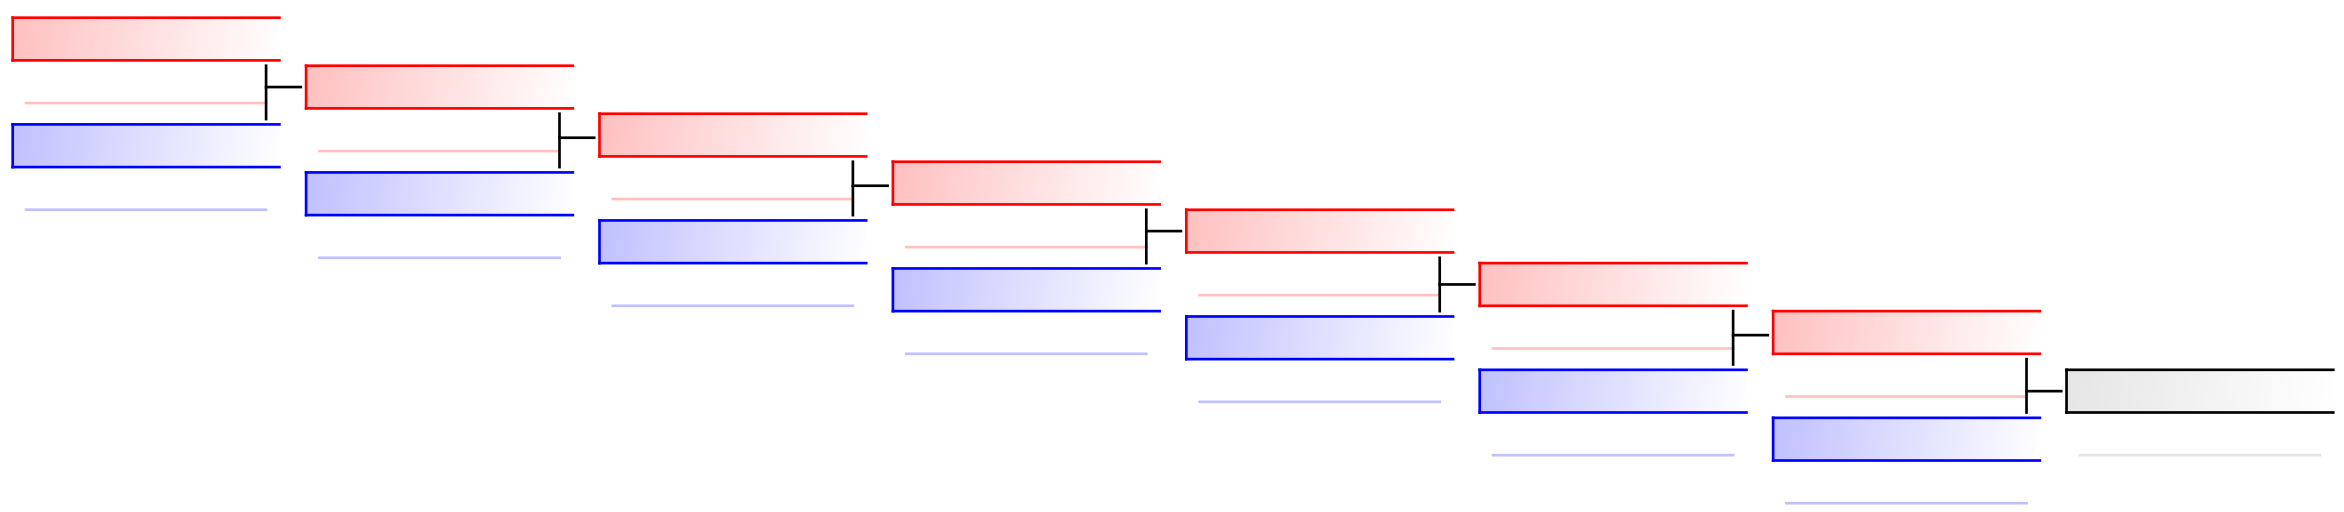

REPECHAGE: Female Kumite -55 Kg(1,2)