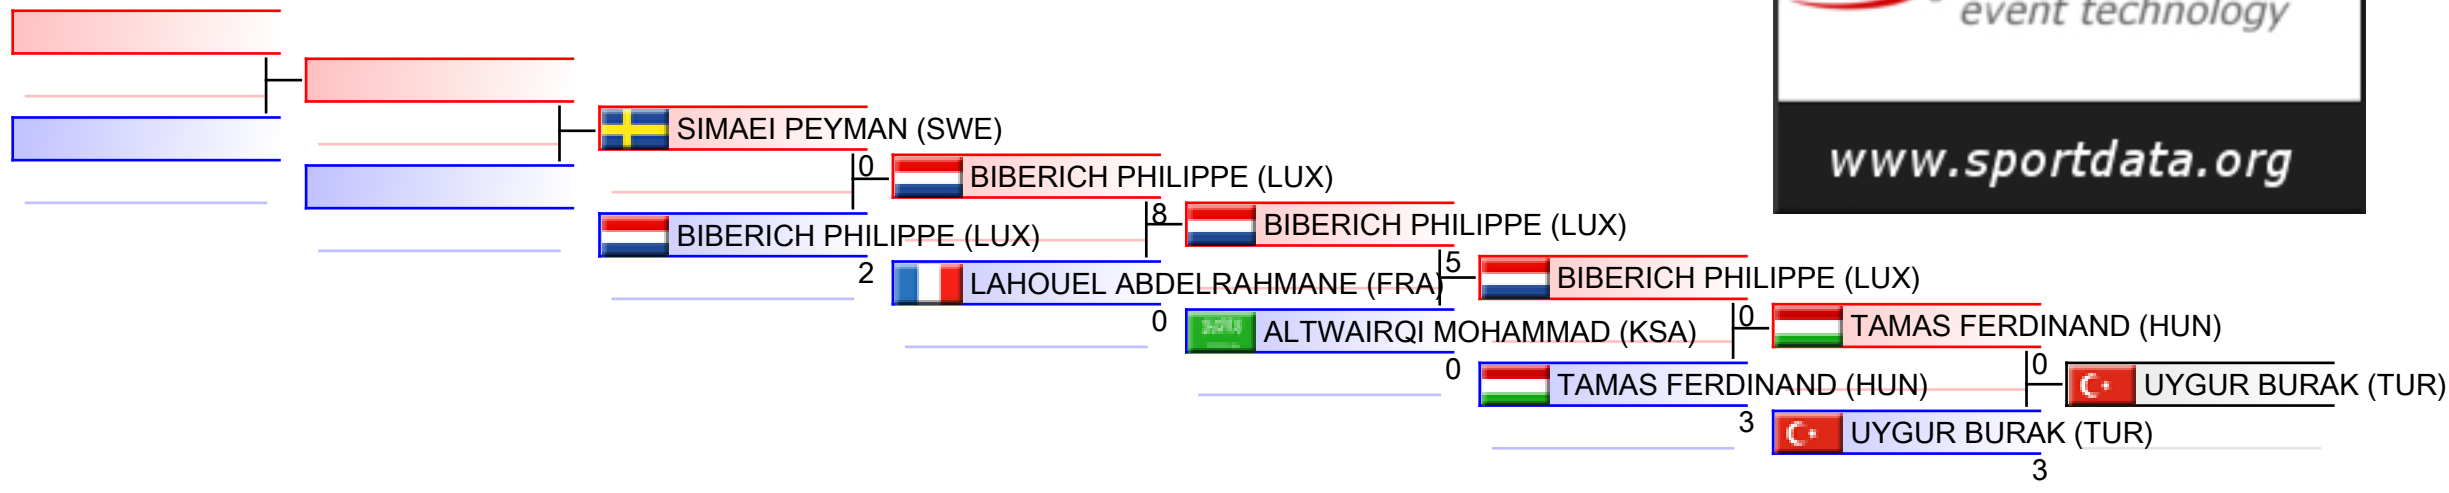

Male Kumite -67 Kg

Karate1 Premier League - Paris 2016

Tatami
1

Pool
1,2

(c)sportdata GmbH & Co KG 2000-2016(2016-01-24 18:09) -WKF Approved- v 8.6.0 build 3 License: SDIL Sportdata Internal License 2016 (expire 2016-12-31)