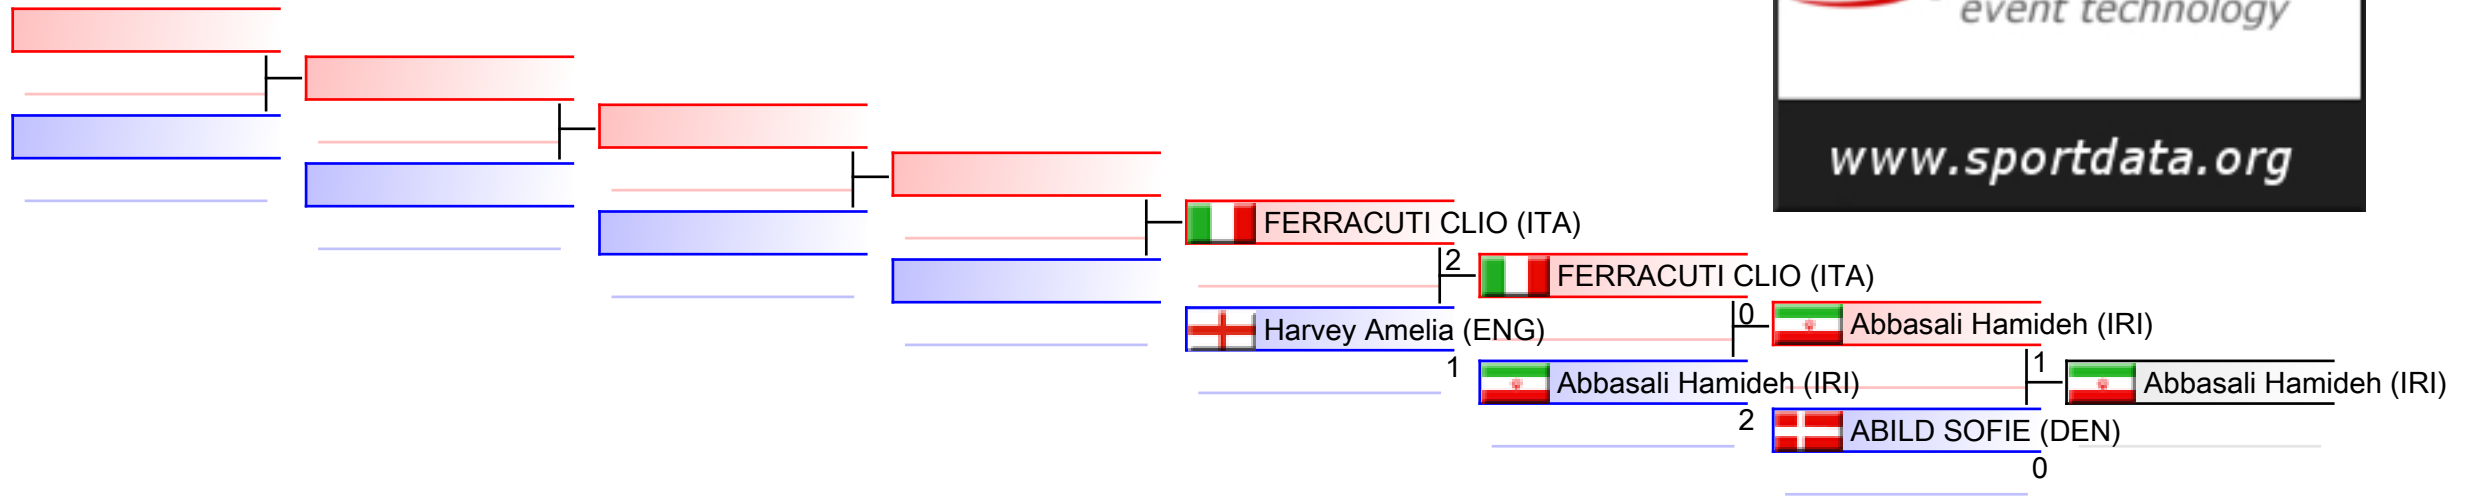

REPECHAGE: Female Kumite 68+ Kg(3,4)

Referees: