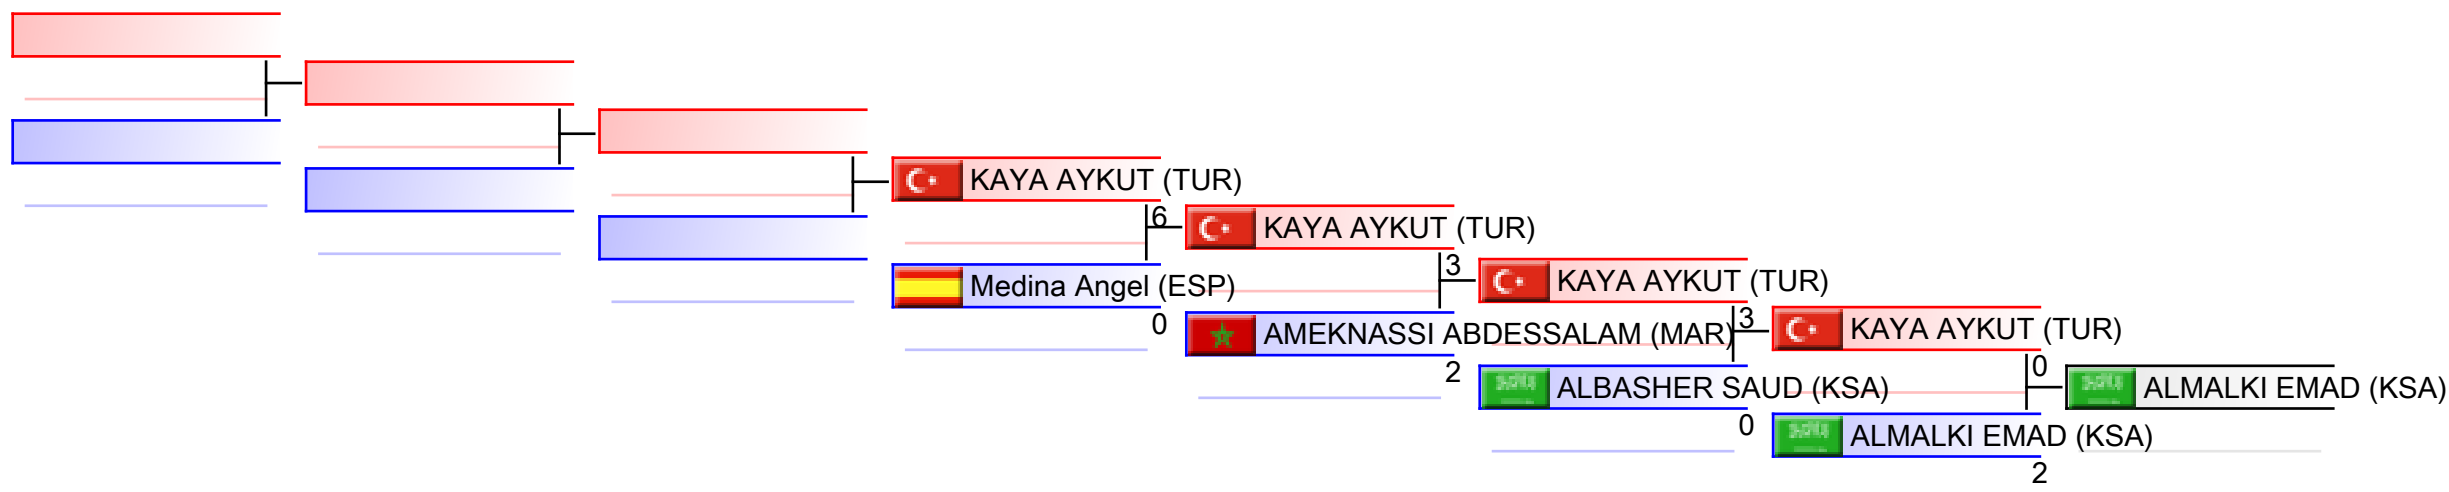

REPECHAGE: Male Kumite -60 Kg(1,2,3,4)