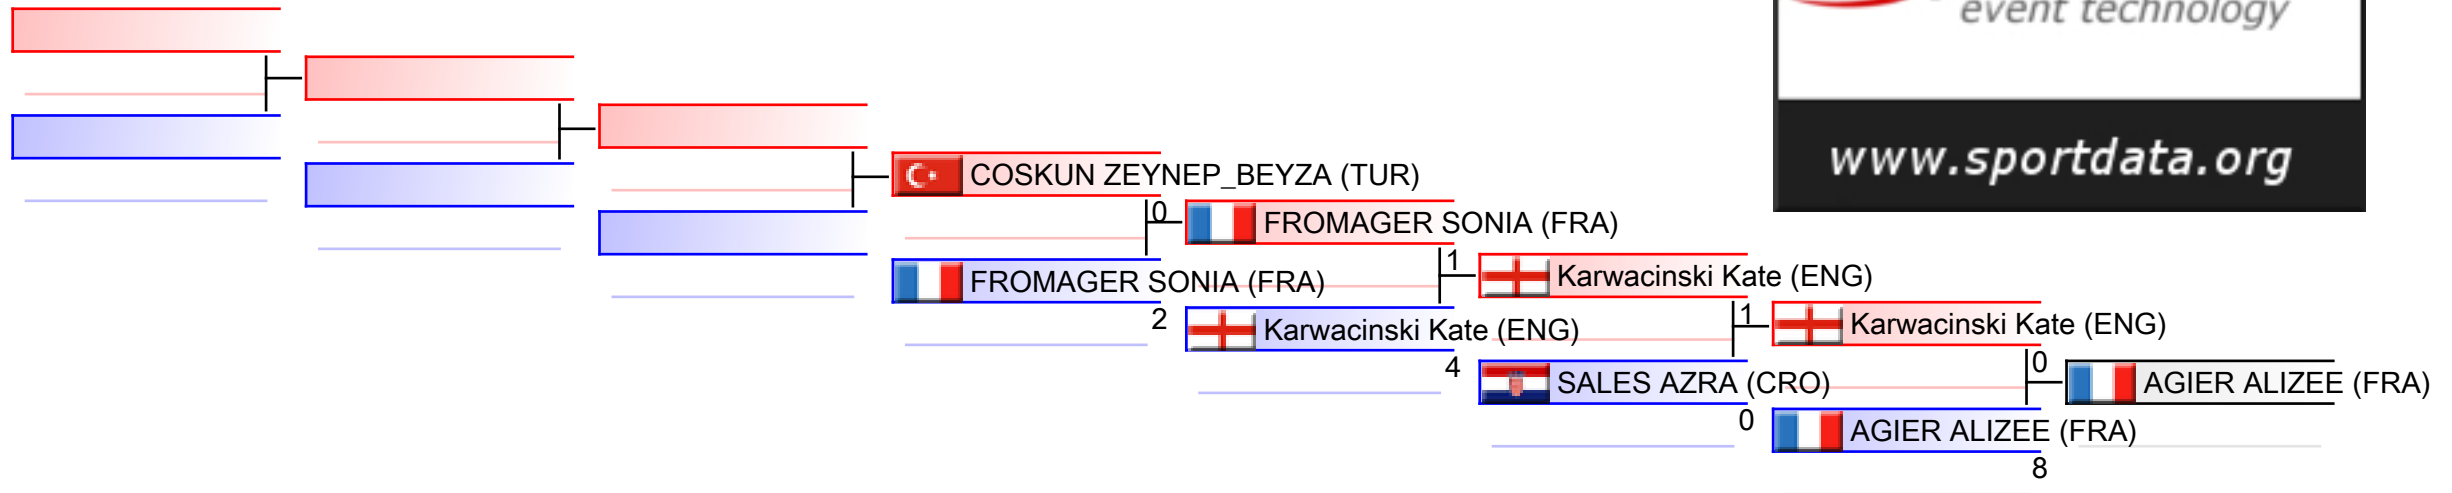

REPECHAGE: Female Kumite -68 Kg(2)

Referees: