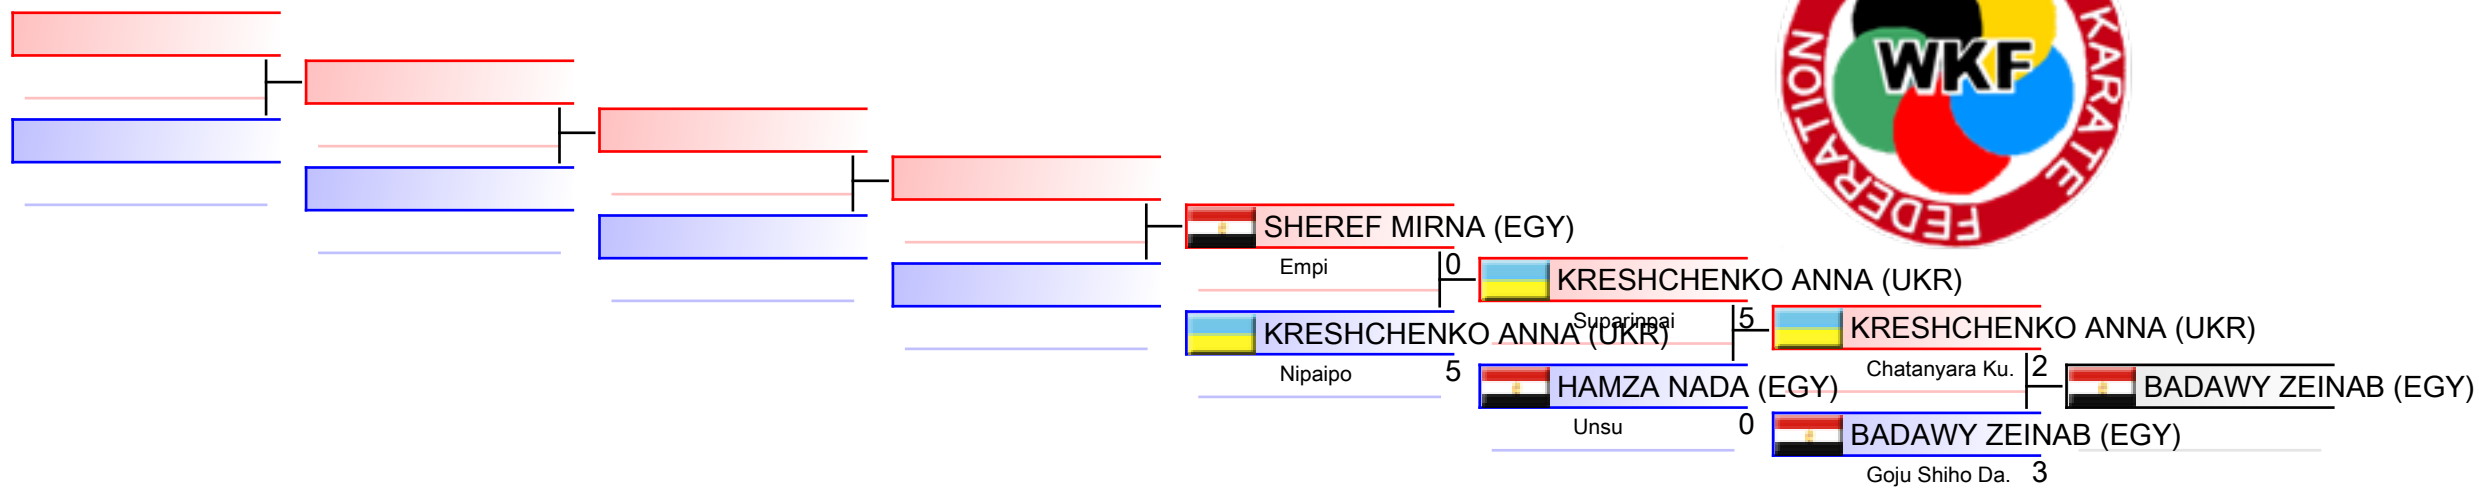

Female Kata

Karate1 Premier League - Sharm El Sheikh 2016

(c)sportdata GmbH & Co KG 2000-2016(2016-02-28 15:43) -WKF Approved- v 9.0.1 build 1 License: SDIL Sportdata Internal License 2016 (expire 2016-12-31)

Tatami
3

Pool
1