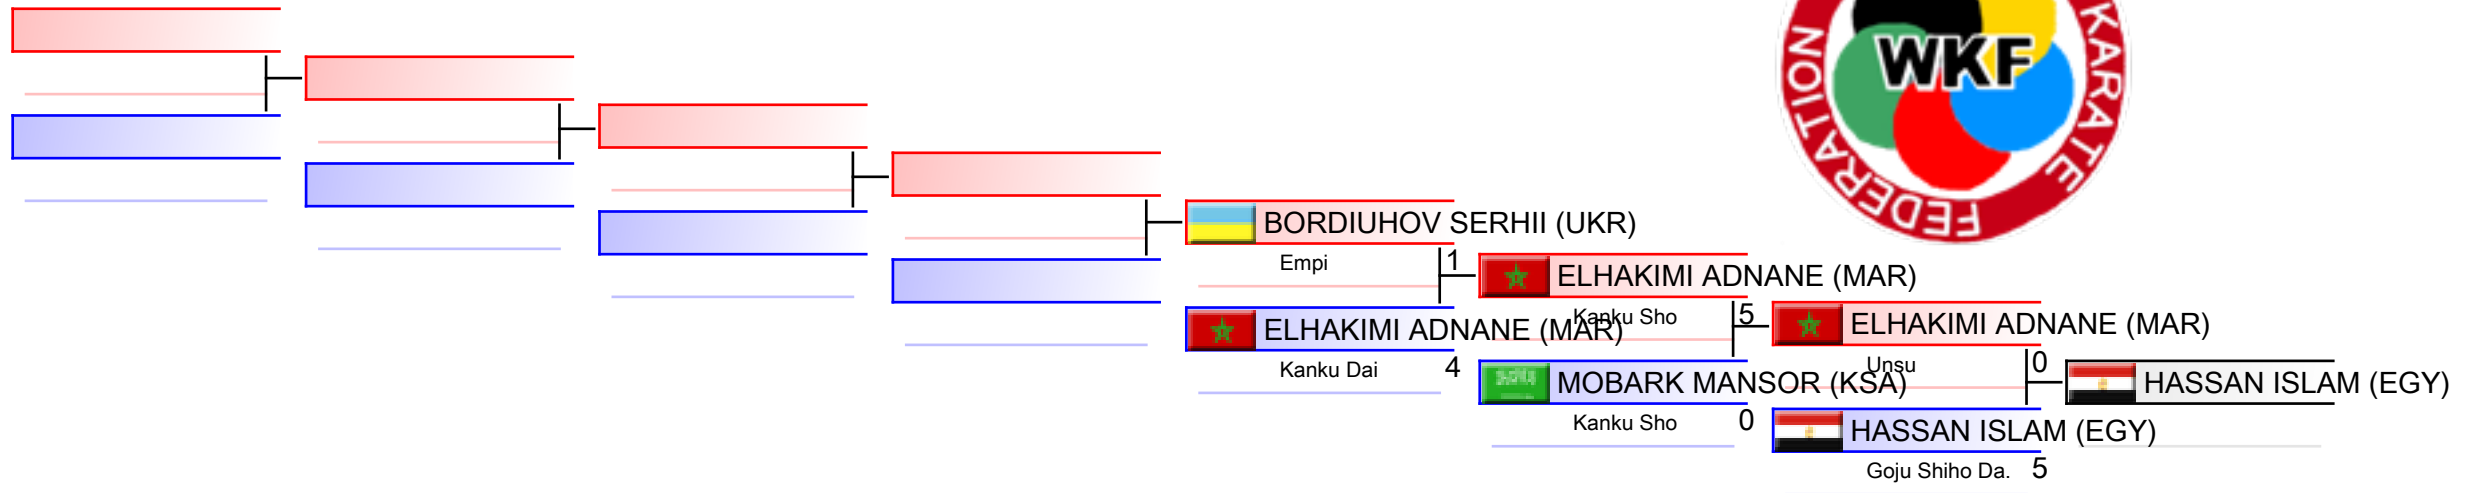

Male Kata

Karate1 Premier League - Sharm El Sheikh 2016

(c)sportdata GmbH & Co KG 2000-2016(2016-02-28 15:43) -WKF Approved- v 9.0.1 build 1 License: SDIL Sportdata Internal License 2016 (expire 2016-12-31)

Tatami
2

Pool
2