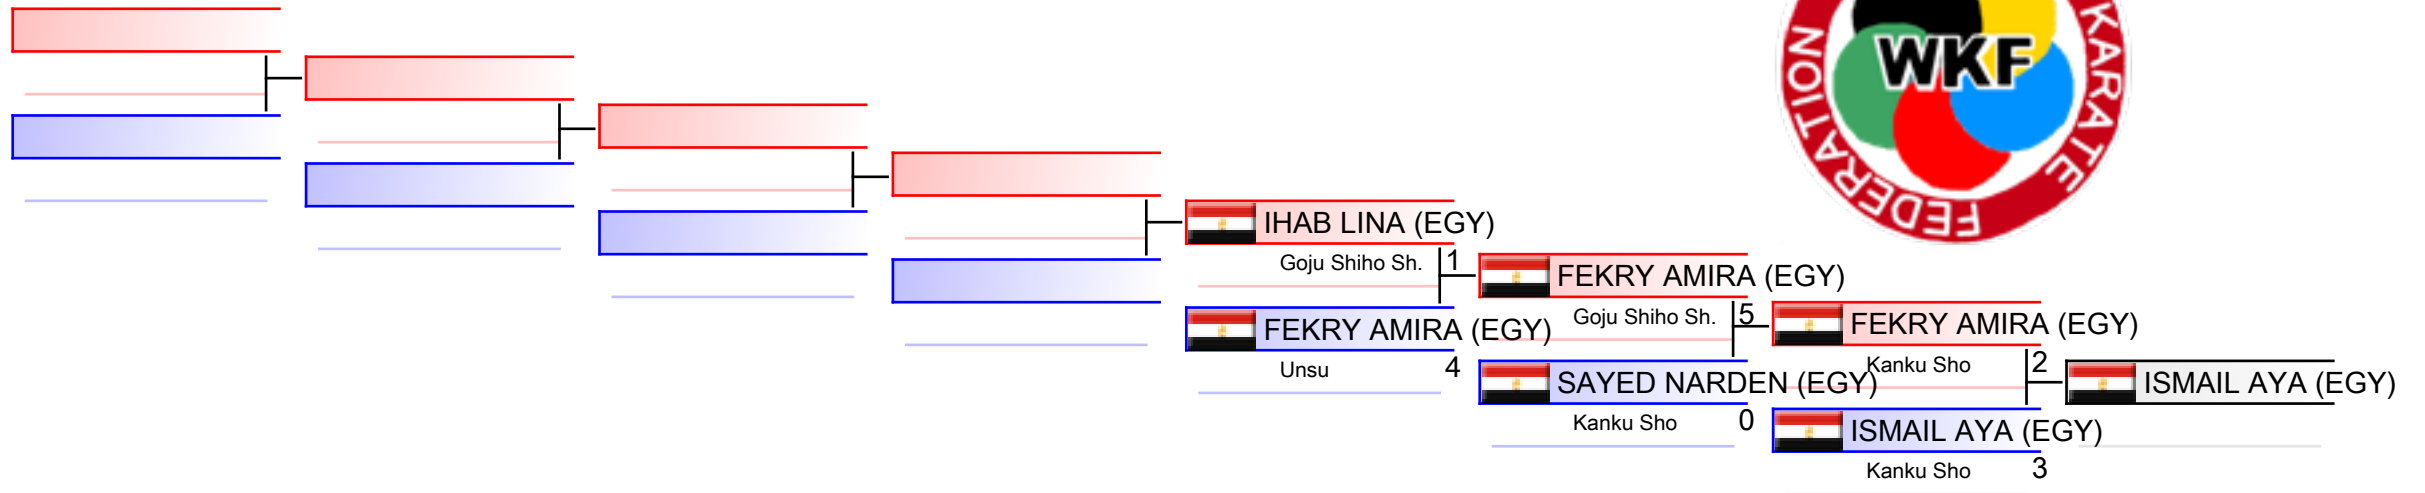

Female Kata

Karate1 Premier League - Sharm El Sheikh 2016

(c)sportdata GmbH & Co KG 2000-2016(2016-02-28 15:43) -WKF Approved- v 9.0.1 build 1 License: SDIL Sportdata Internal License 2016 (expire 2016-12-31)

Tatami
4

Pool
2