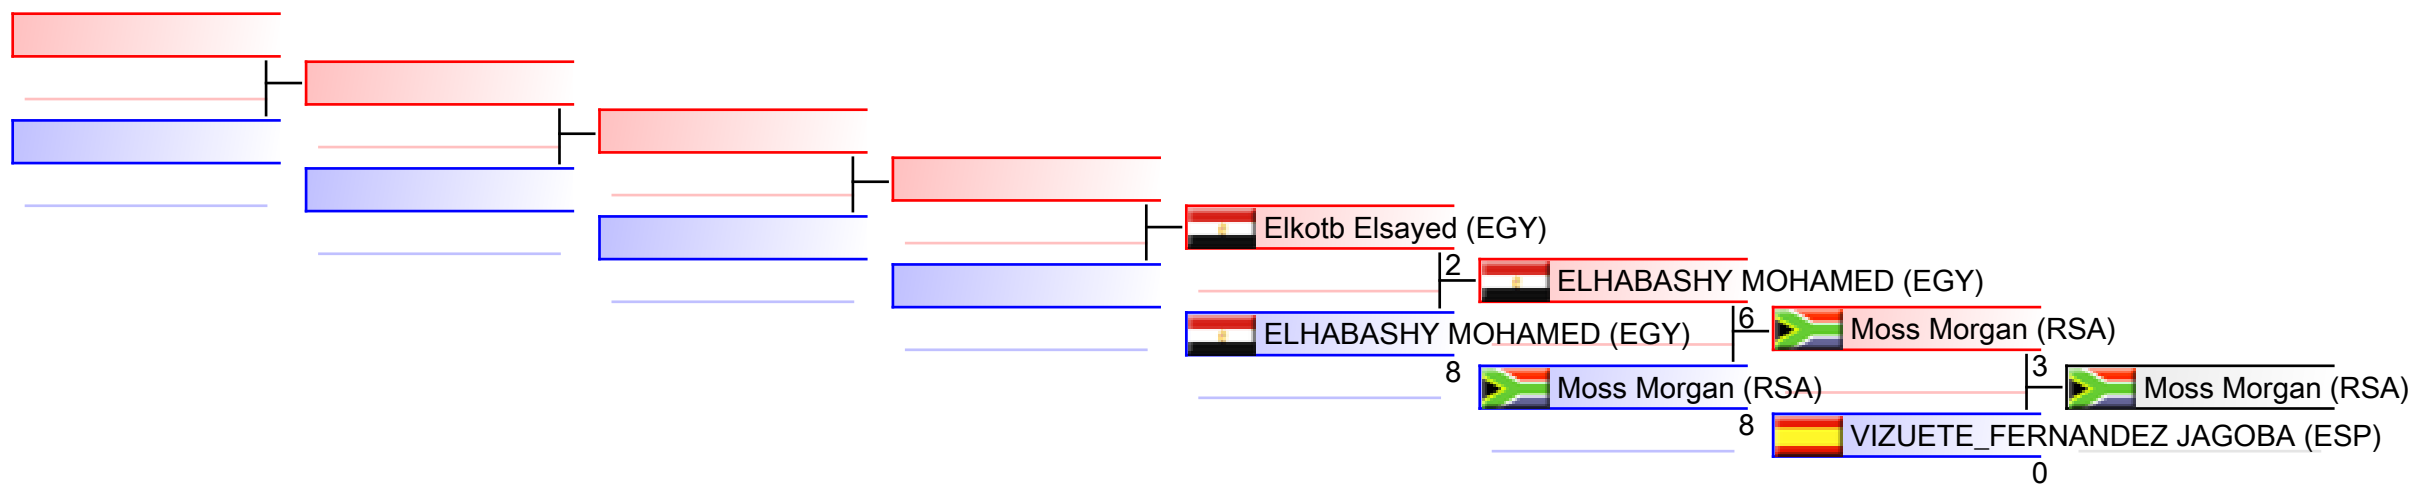

REPECHAGE: Male Kumite 84+ Kg(1,2)