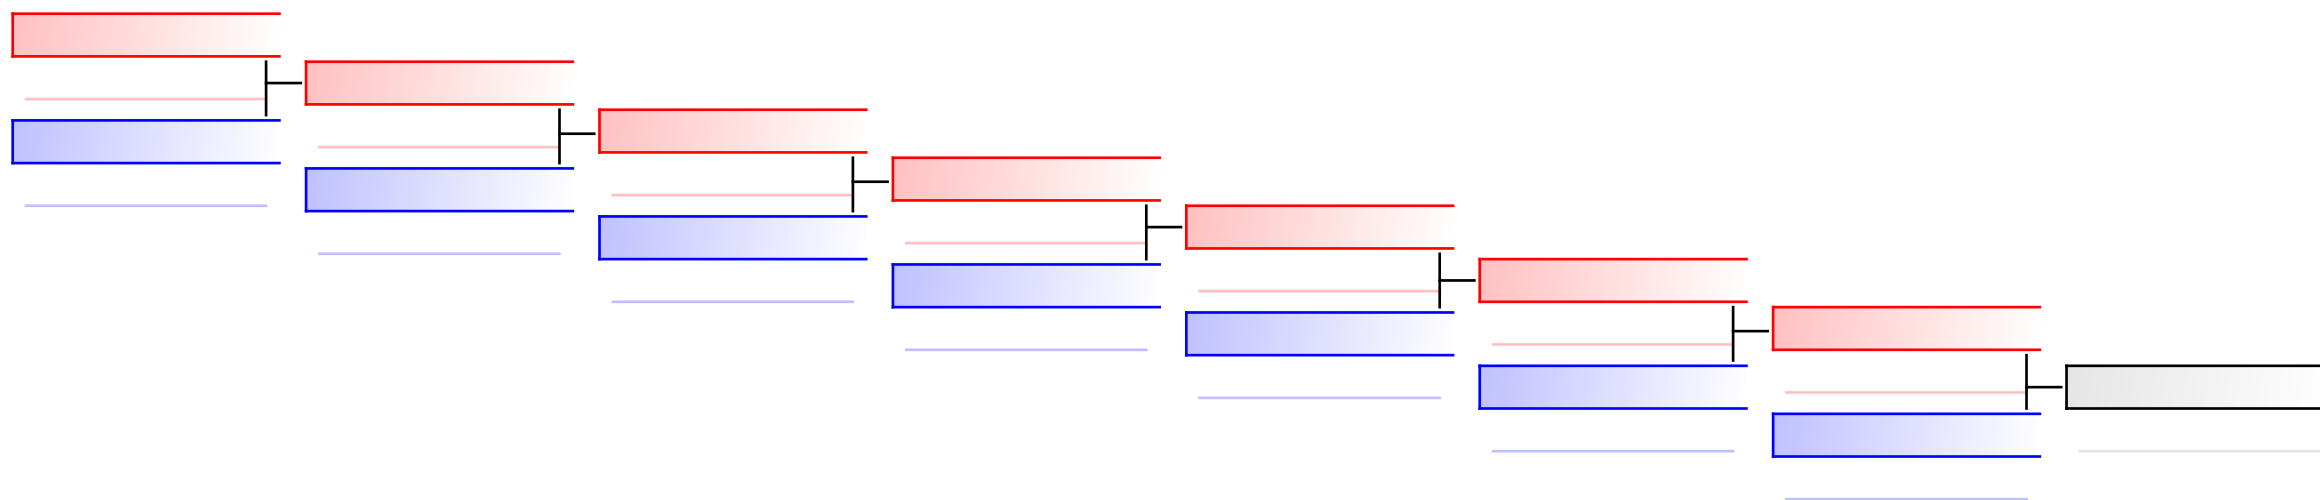

REPECHAGE: Male Kumite -75 Kg(1,2)