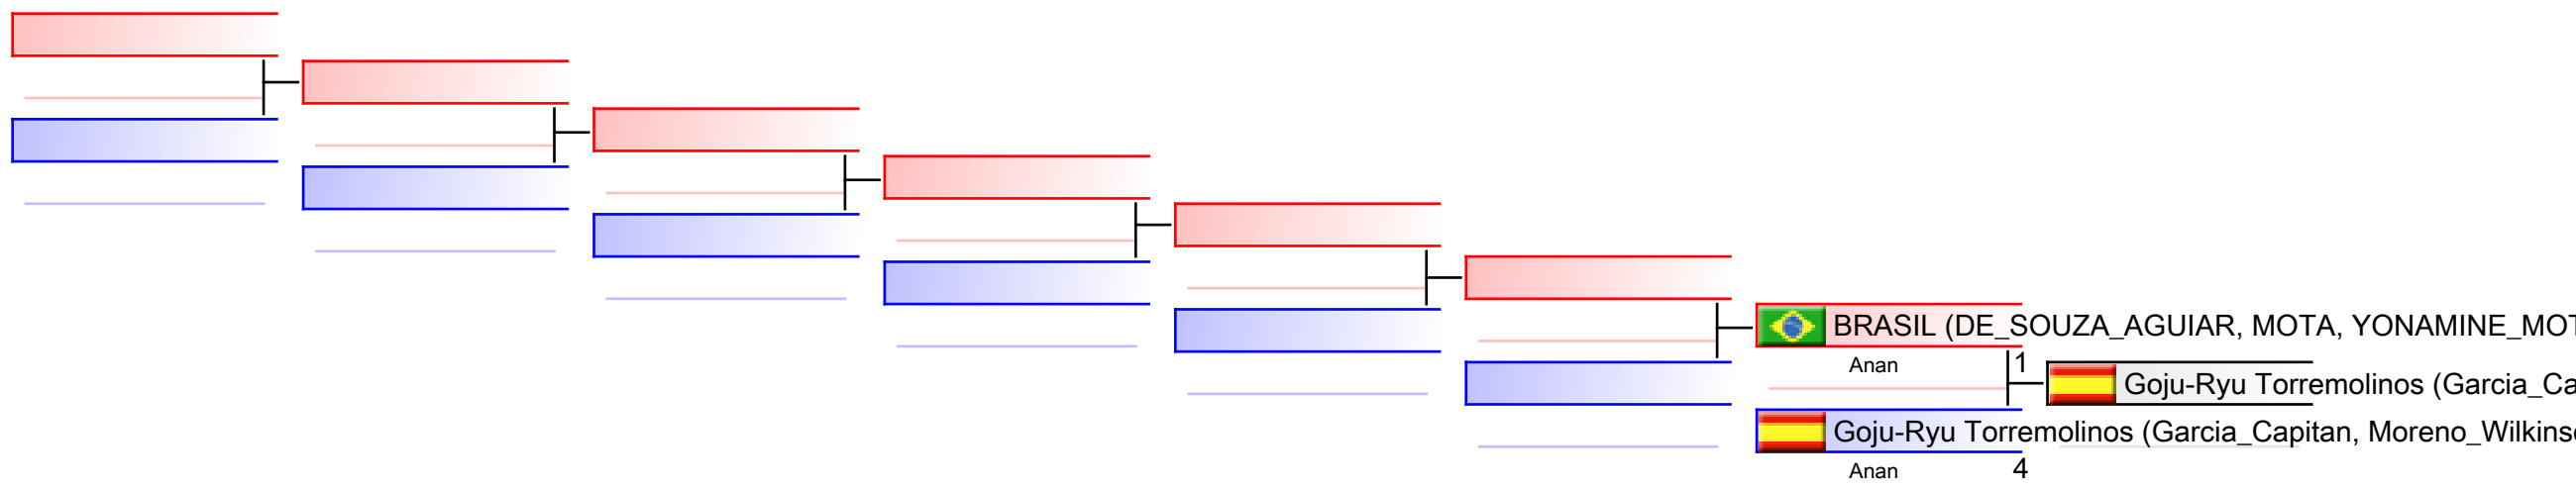

REPECHAGE: Female Team Kata(1)