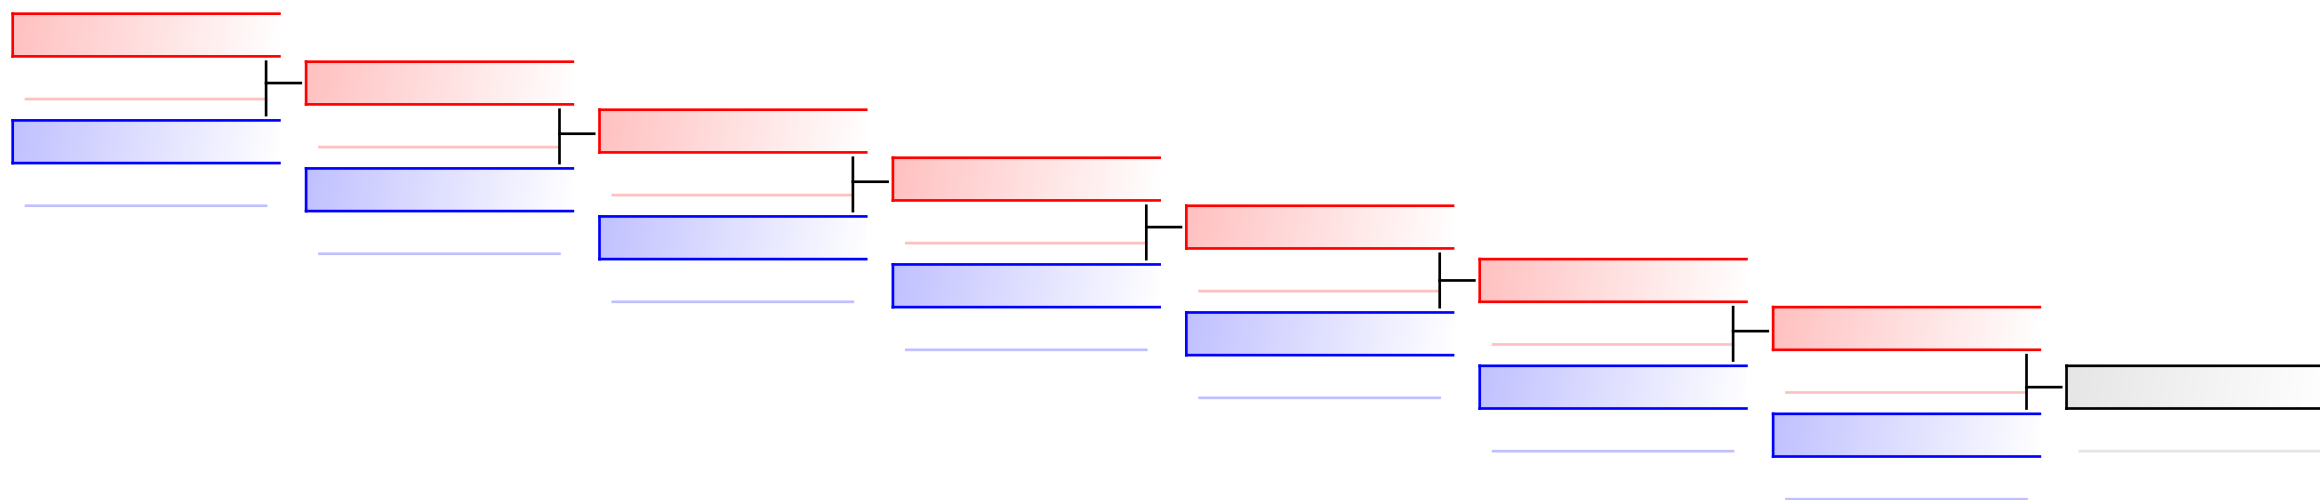

REPECHAGE: Male Kumite 84+ Kg(3,4)