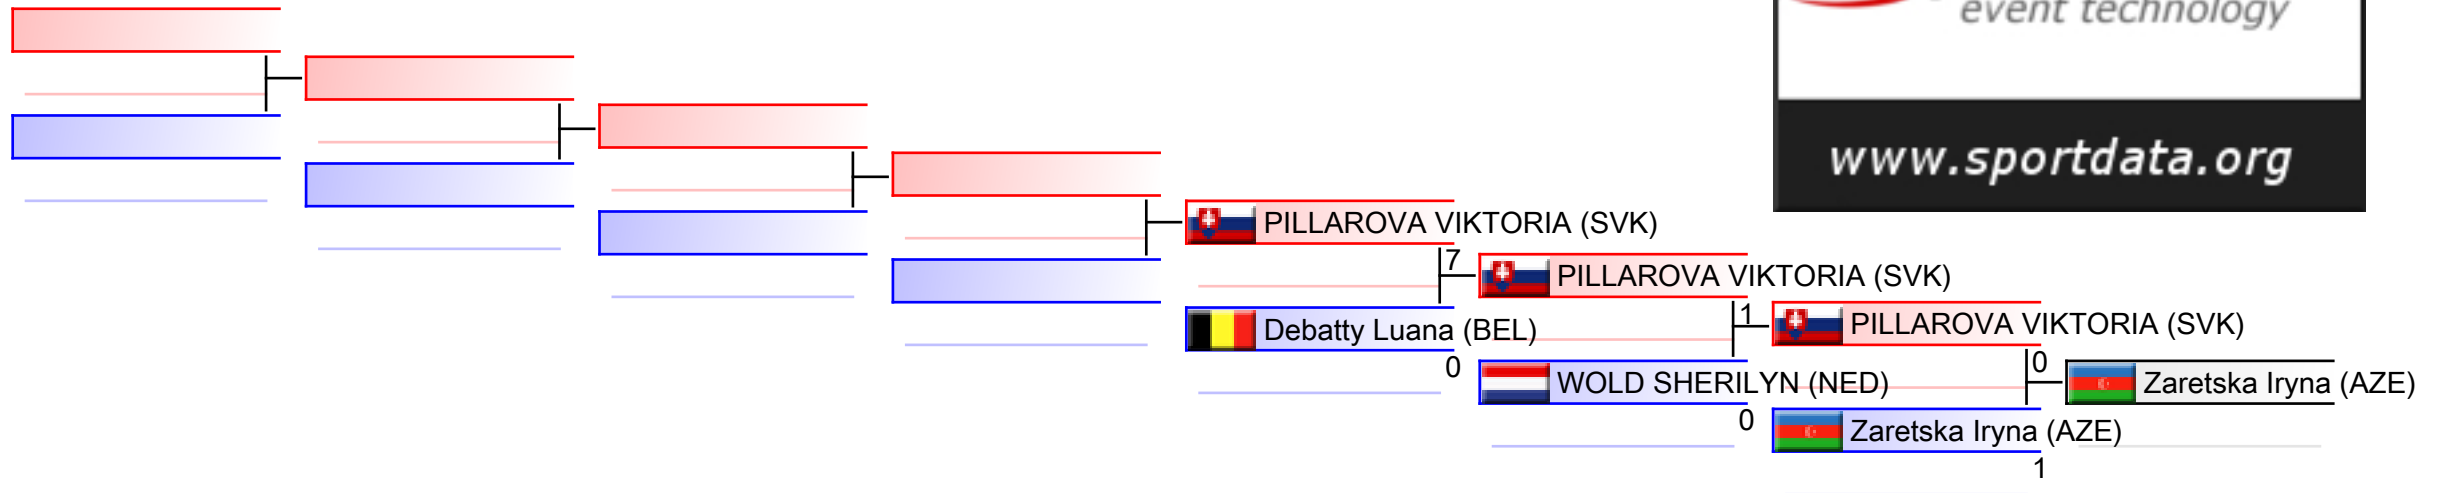

Female Kumite -68 Kg

Karate1 Premier League - Rotterdam 2016

(c)sportdata GmbH & Co KG 2000-2016(2016-03-20 14:32) -WKF Approved- v 9.0.2 build 1 License: SDIL Sportdata Internal License 2016 (expire 2016-12-31)

Tatami
1

Pool
1,2