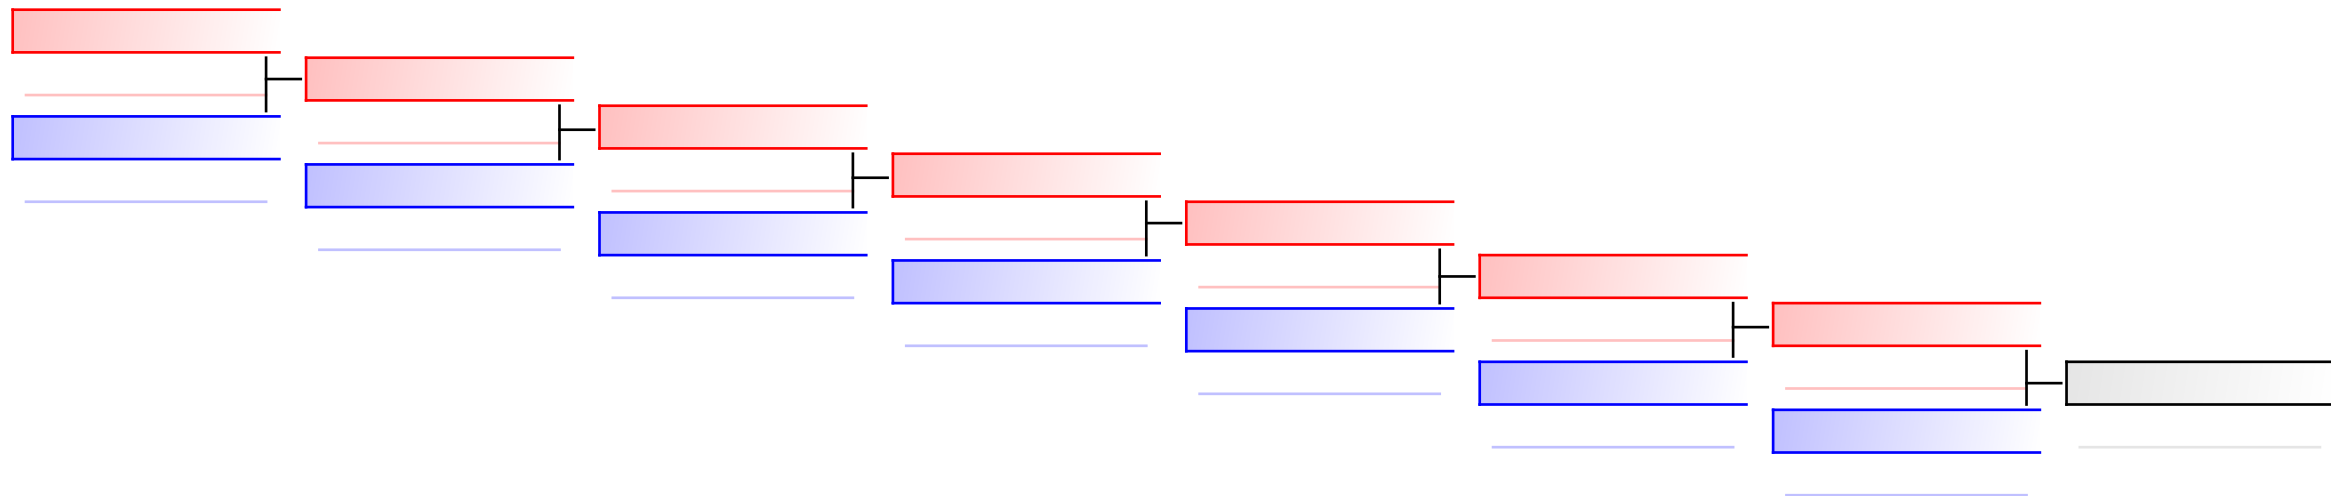

Tatami
5

Pool
1,2

REPECHAGE: Male Kumite 84+ Kg(1,2)

Referees:							
-----------	--	--	--	--	--	--	--

Male Team Kata

Karate1 Premier League - Rotterdam 2016

(c)sportdata GmbH & Co KG 2000-2016(2016-03-20 14:32) -WKF Approved- v 9.0.2 build 1 License: SDIL Sportdata Internal License 2016 (expire 2016-12-31)