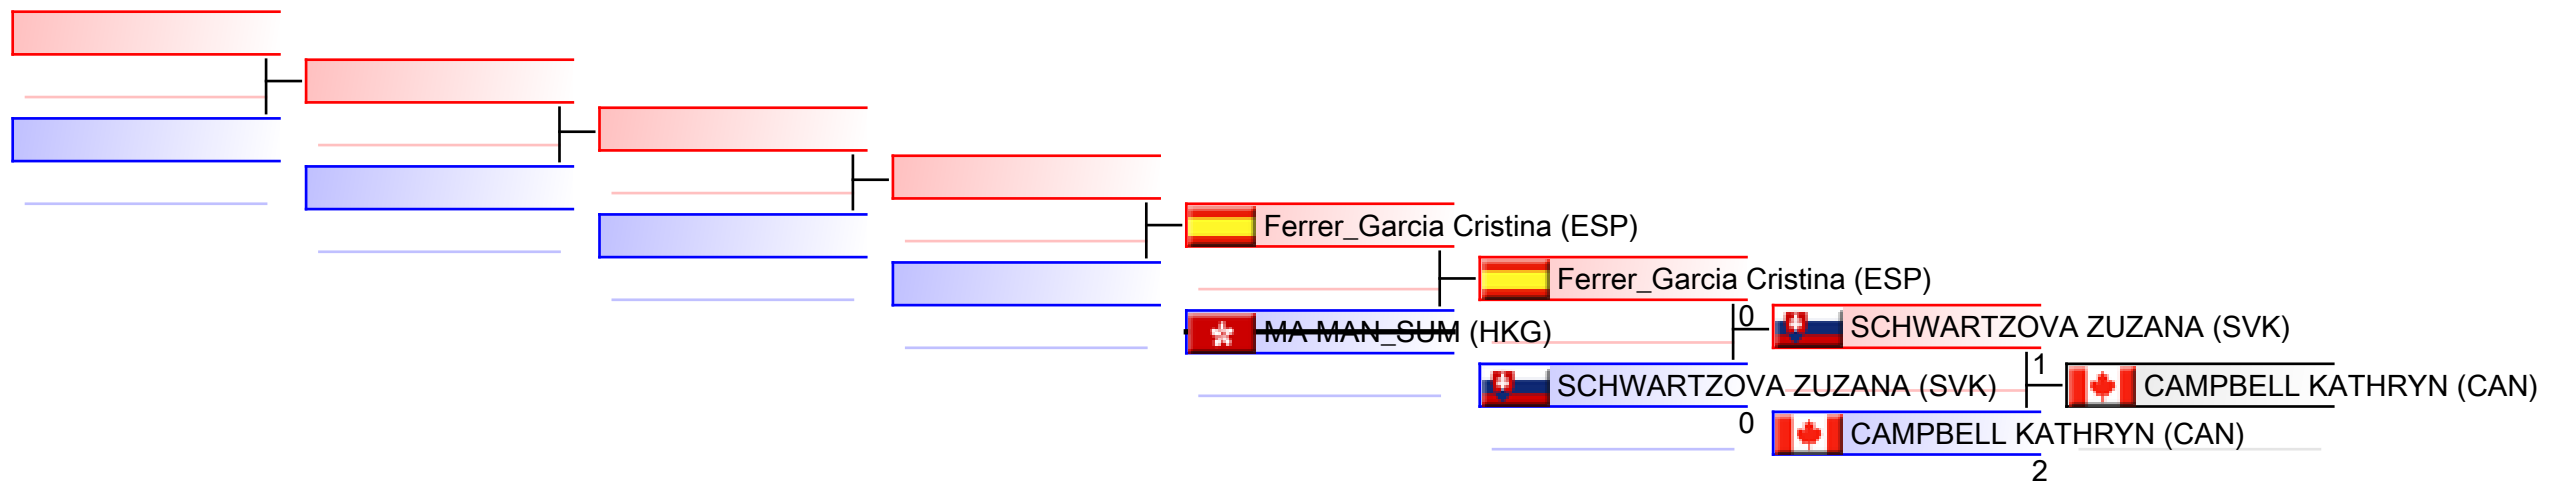

REPECHAGE: Female Kumite -55 Kg(1,2)