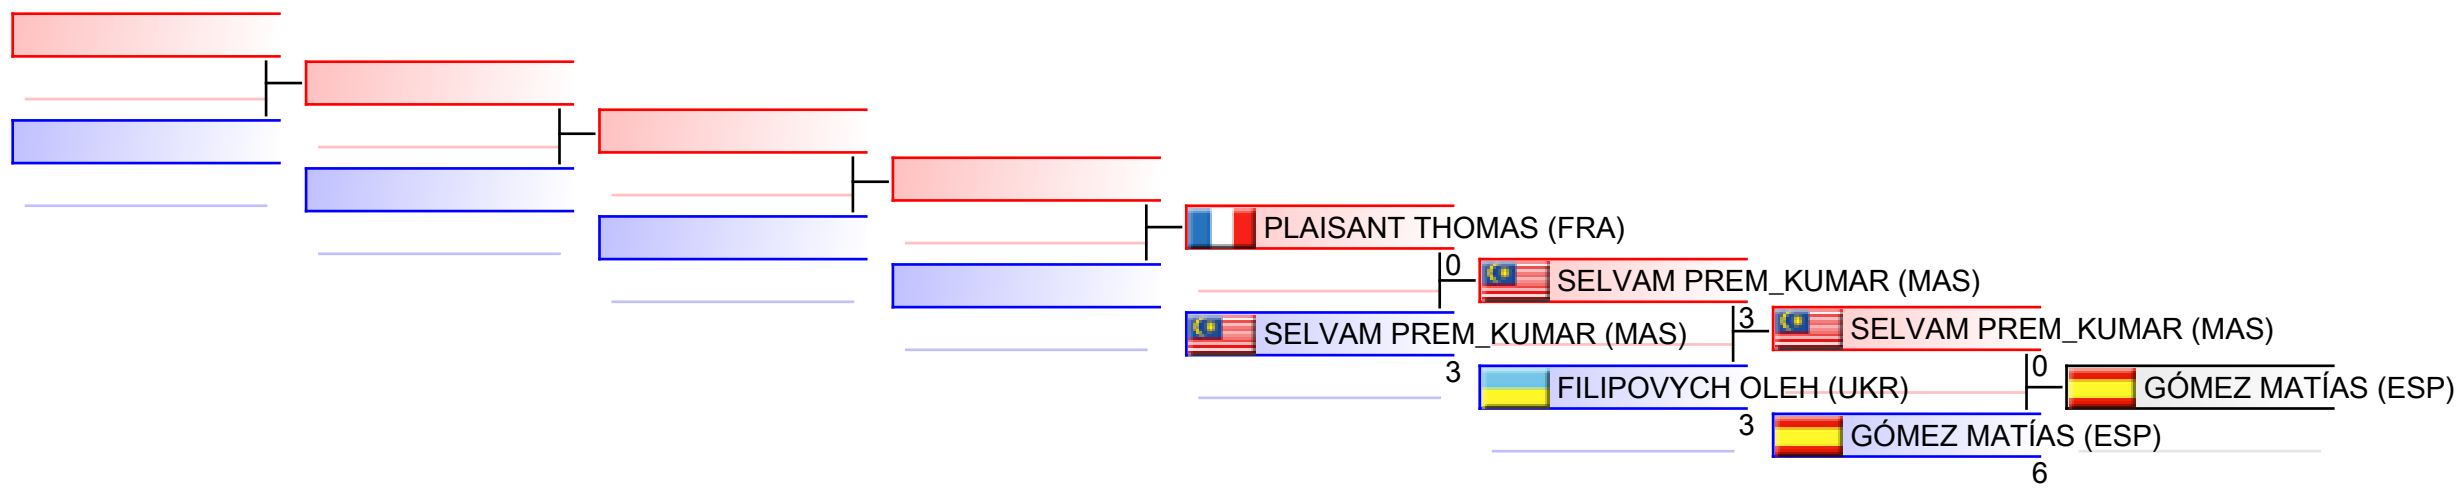

REPECHAGE: Male Kumite -60 Kg(1,2,3,4)