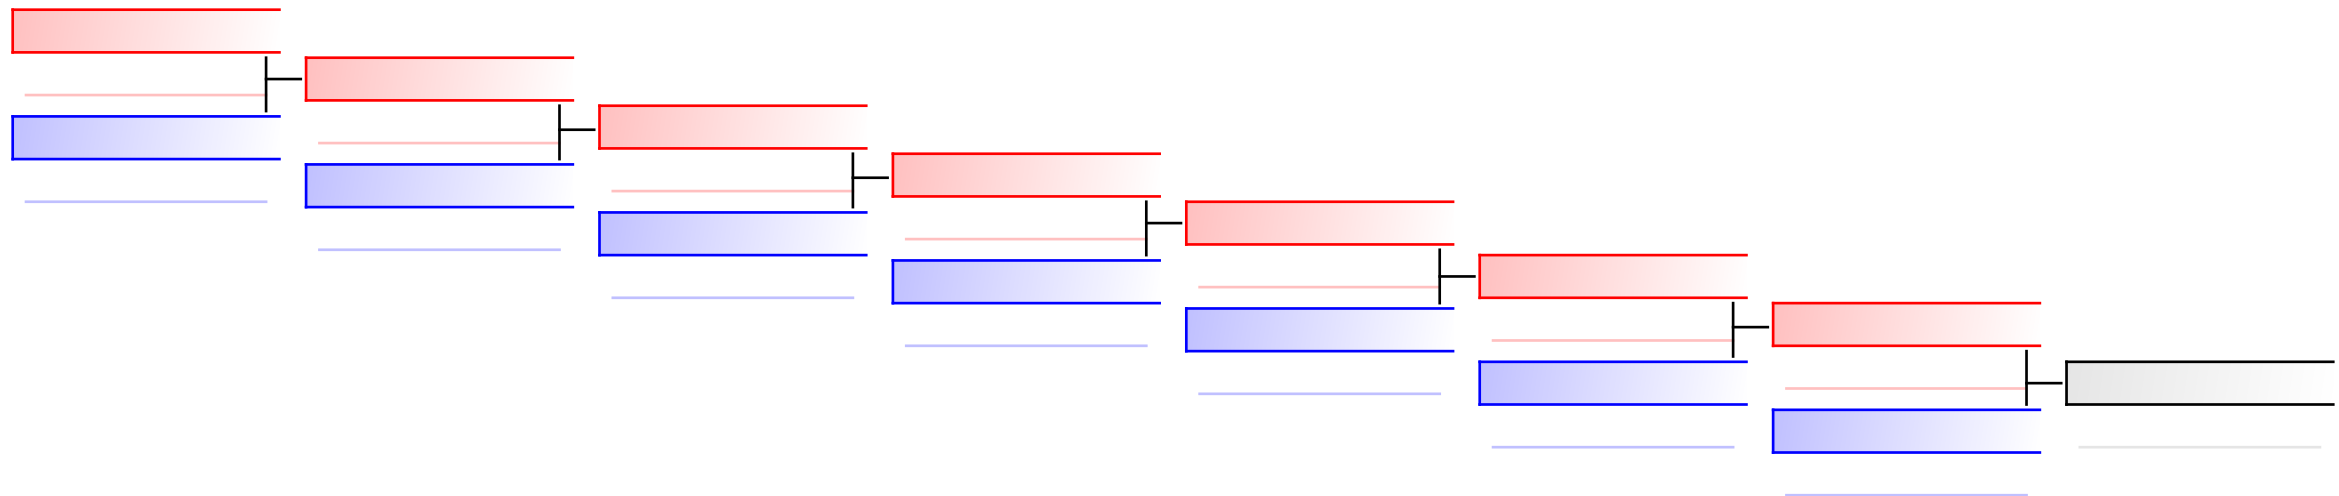

REPECHAGE: Female Kumite -68 Kg(1,2)