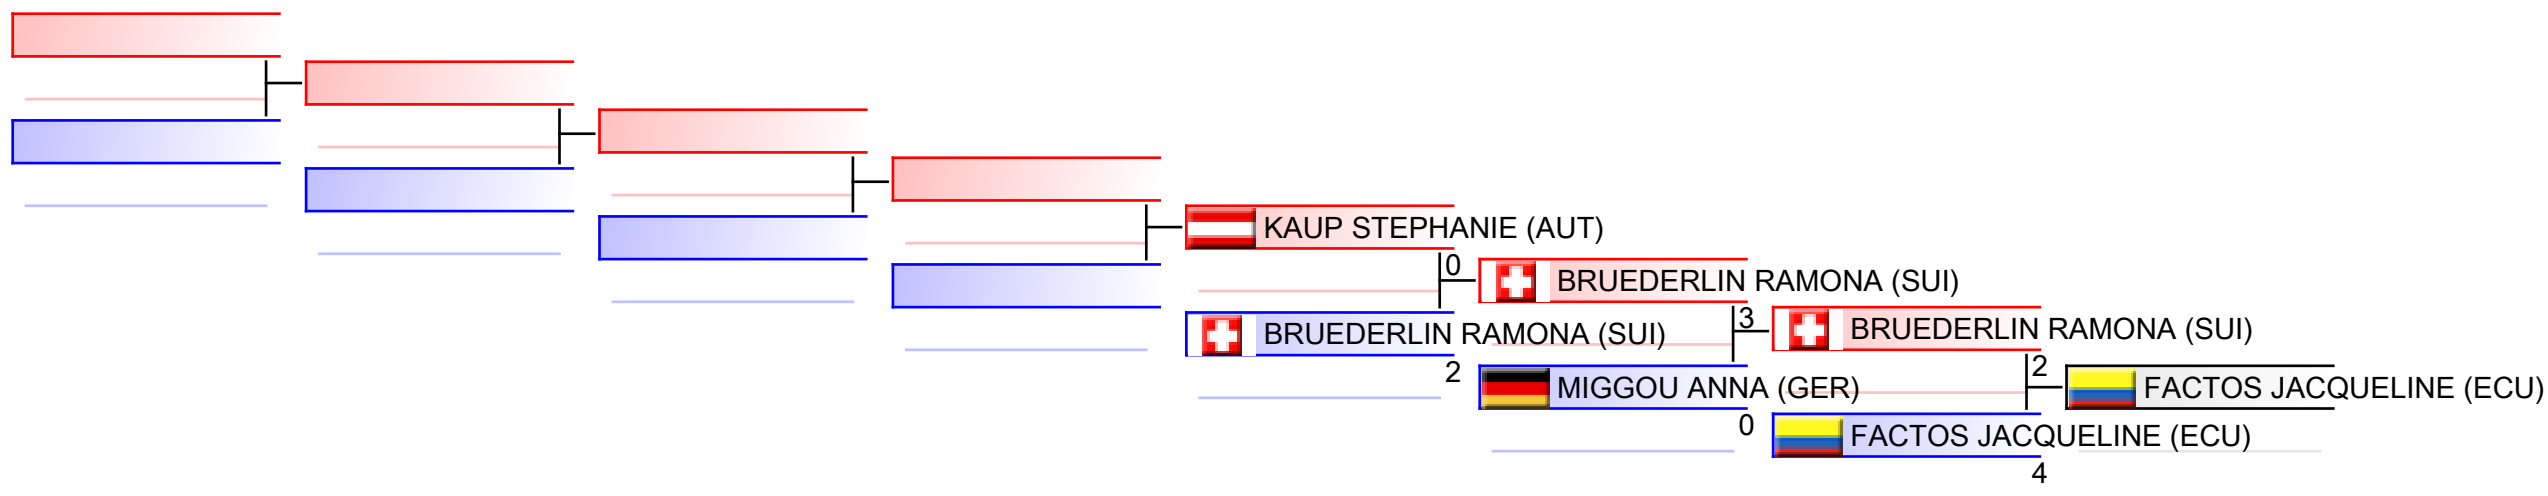

REPECHAGE: Female Kumite -61 Kg(1,2)