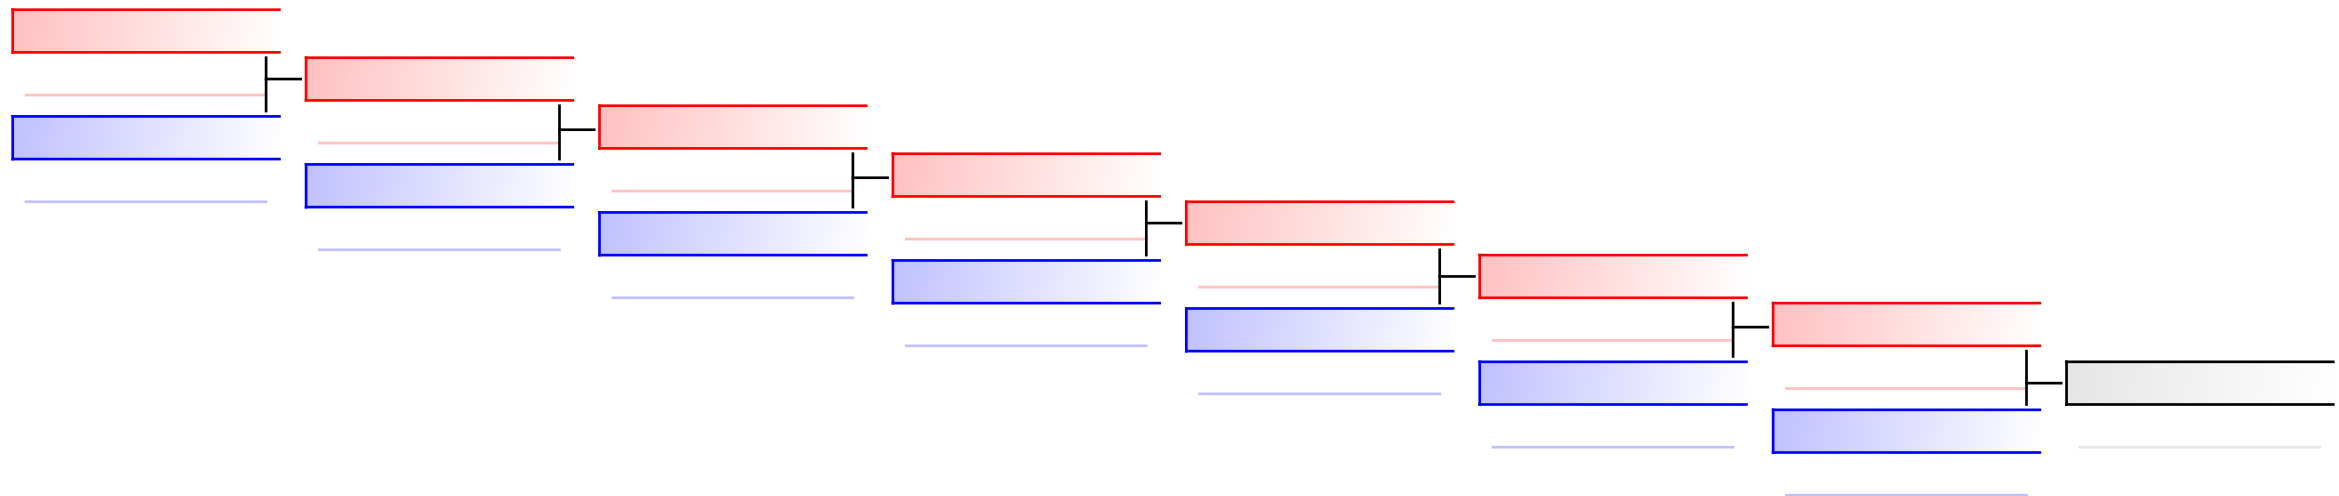

REPECHAGE: Female Kumite -68 Kg(3,4)