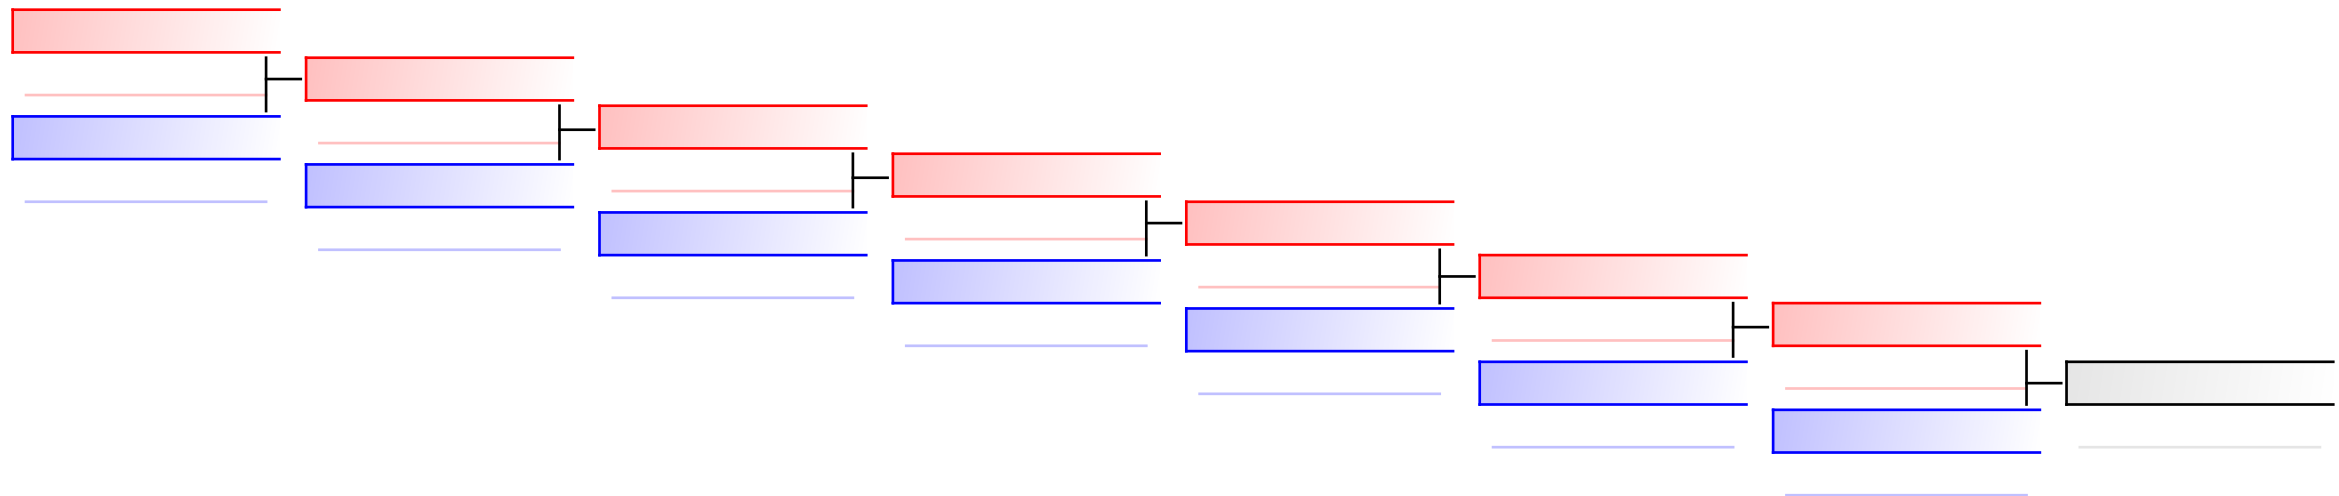

Tatami
2

Pool
1

FRENCH NATIONAL MALE KATA TEAM (JEANNOT, MO...
Kanku Sho 3

MOROCCO TEAM (BENKACEM, ELHAKIMI, ELHANNI) (...
Goju Shiho Sh. 2

REPECHAGE: Male Team Kata(1)

Referees:							
-----------	--	--	--	--	--	--	--