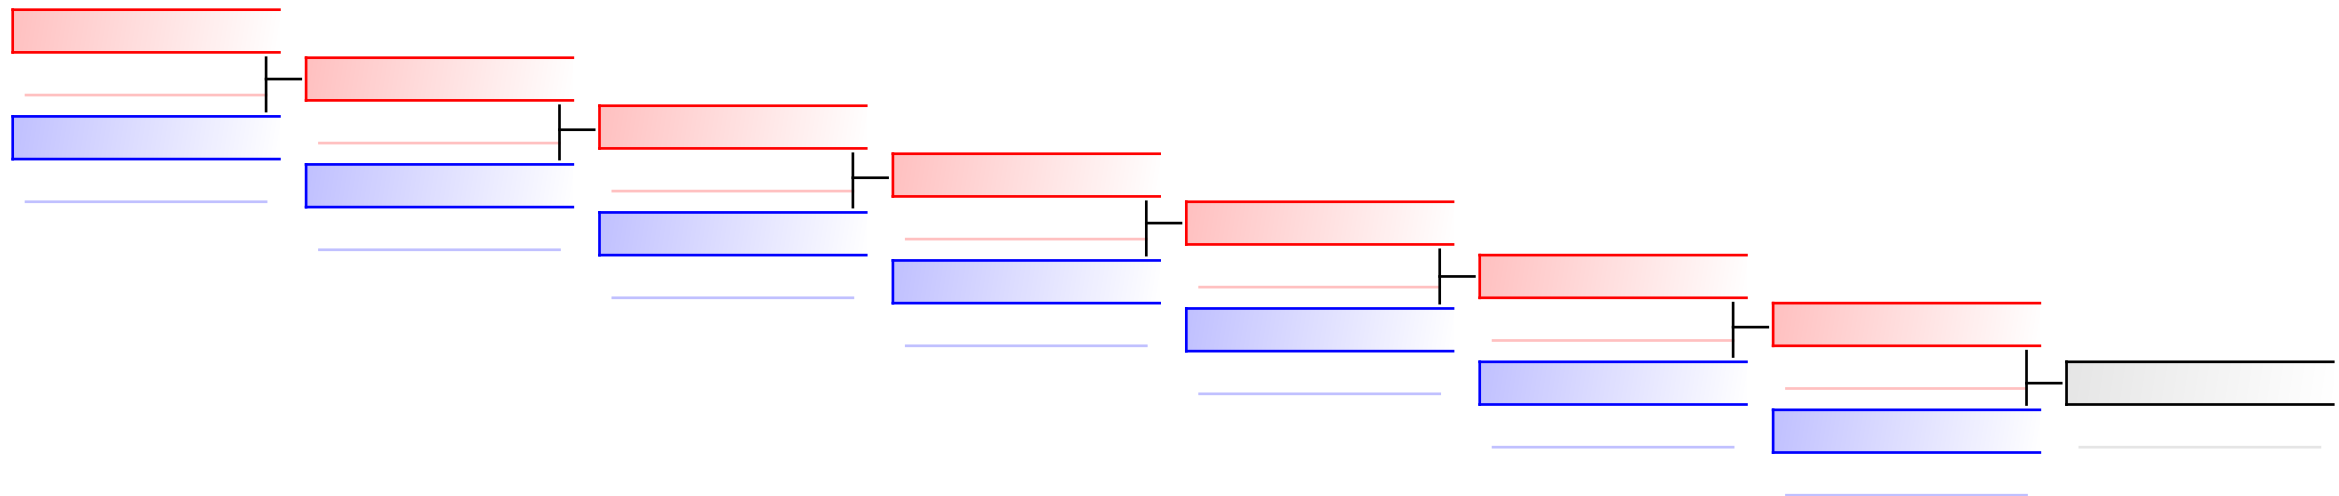

REPECHAGE: Male Team Kata(2)