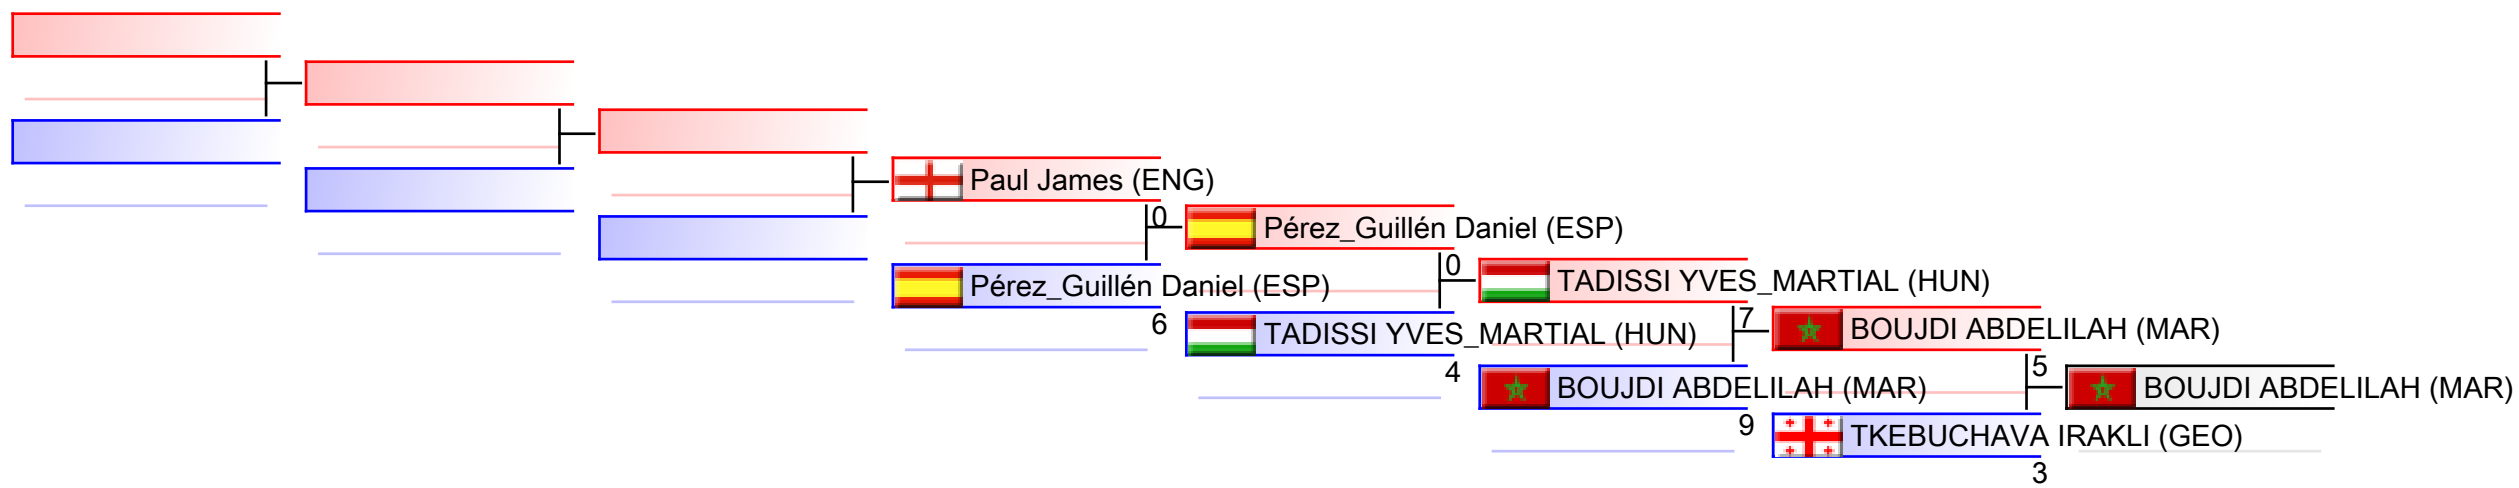

REPECHAGE: Male Kumite -67 Kg(1,2,3,4)