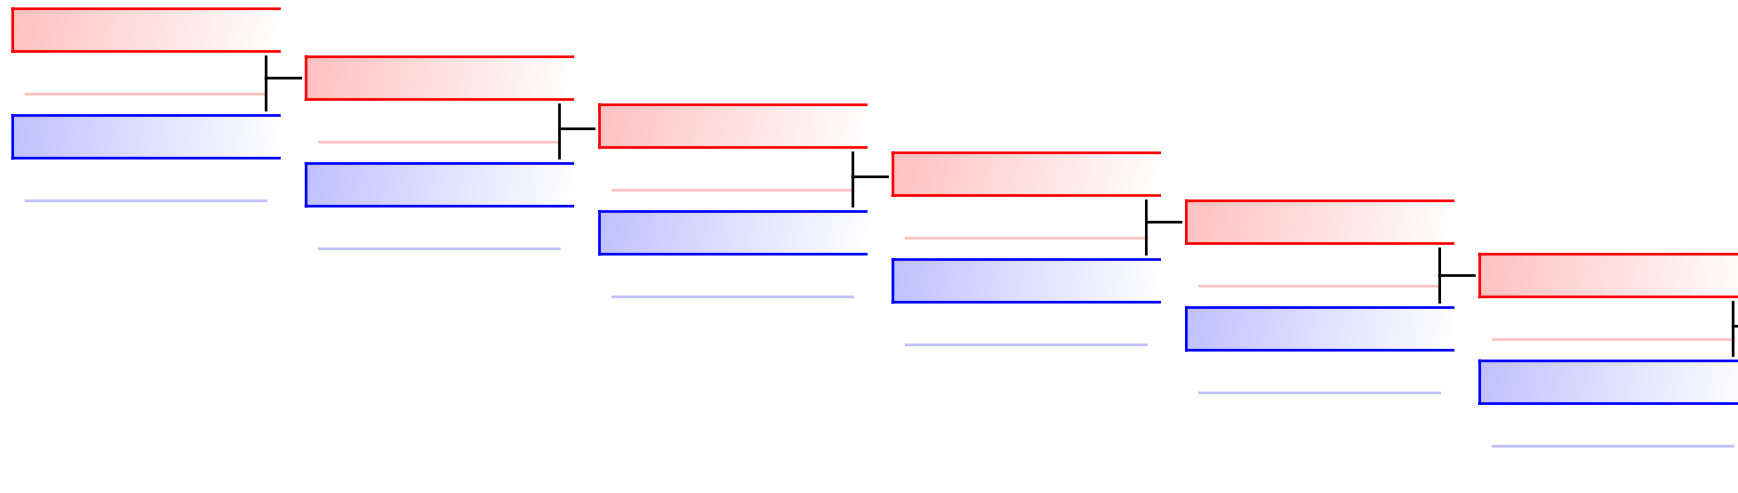

Male Team Kata

Karate1 Premier League - Rotterdam 2016

Tatami
4

Pool
2

(c)sportdata GmbH & Co KG 2000-2016(2016-03-20 14:32) -WKF Approved- v 9.0.2 build 1 License: SDIL Sportdata Internal License 2016 (expire 2016-12-31)