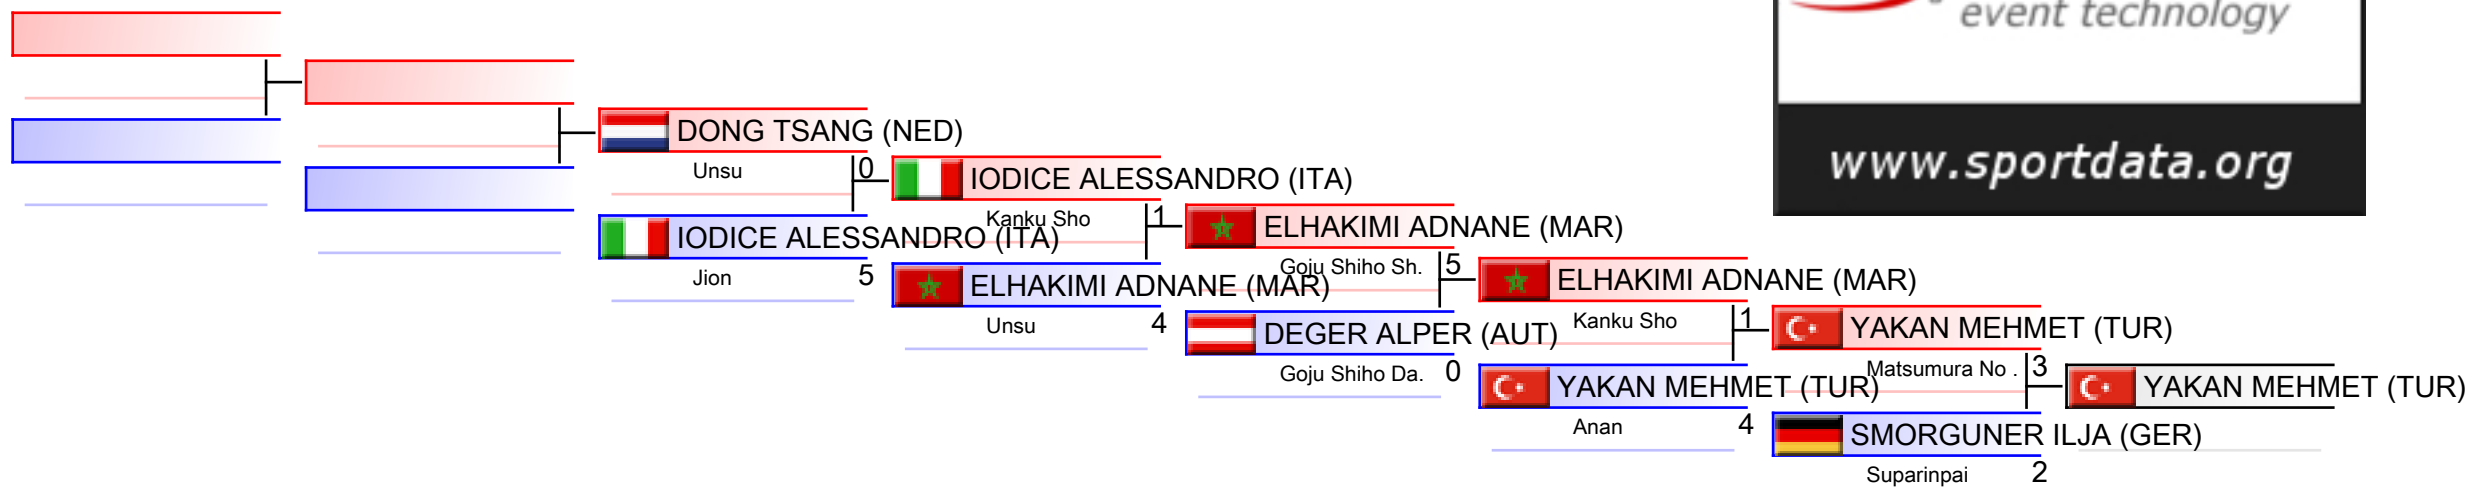

Male Kata

Karate1 Premier League - Rotterdam 2016

(c)sportdata GmbH & Co KG 2000-2016(2016-03-20 14:32) -WKF Approved- v 9.0.2 build 1 License: SDIL Sportdata Internal License 2016 (expire 2016-12-31)

Tatami
5

Pool
1,2,3,4