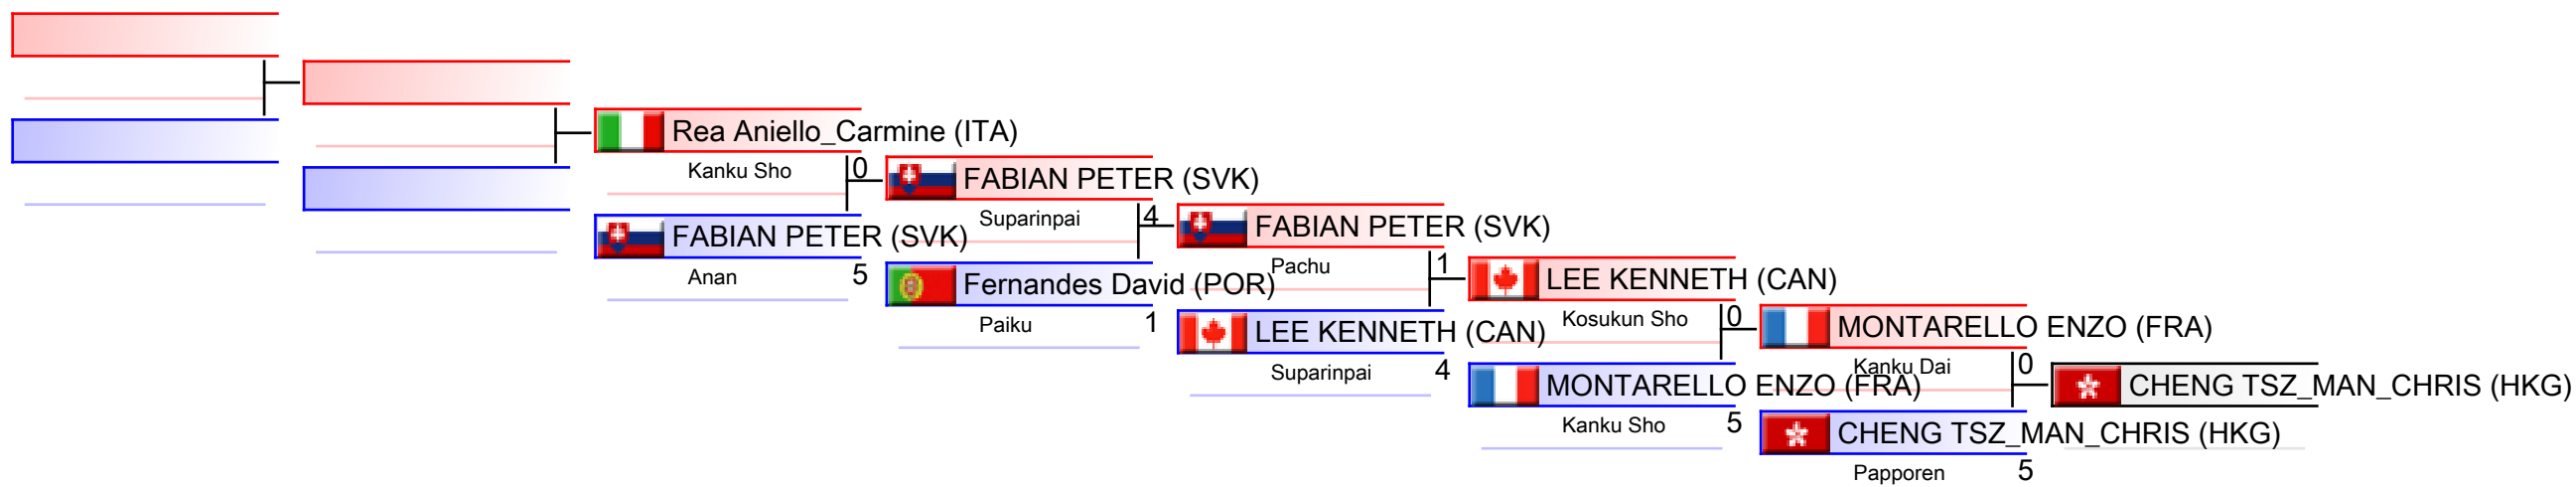

REPECHAGE: Male Kata(1,2,3,4)