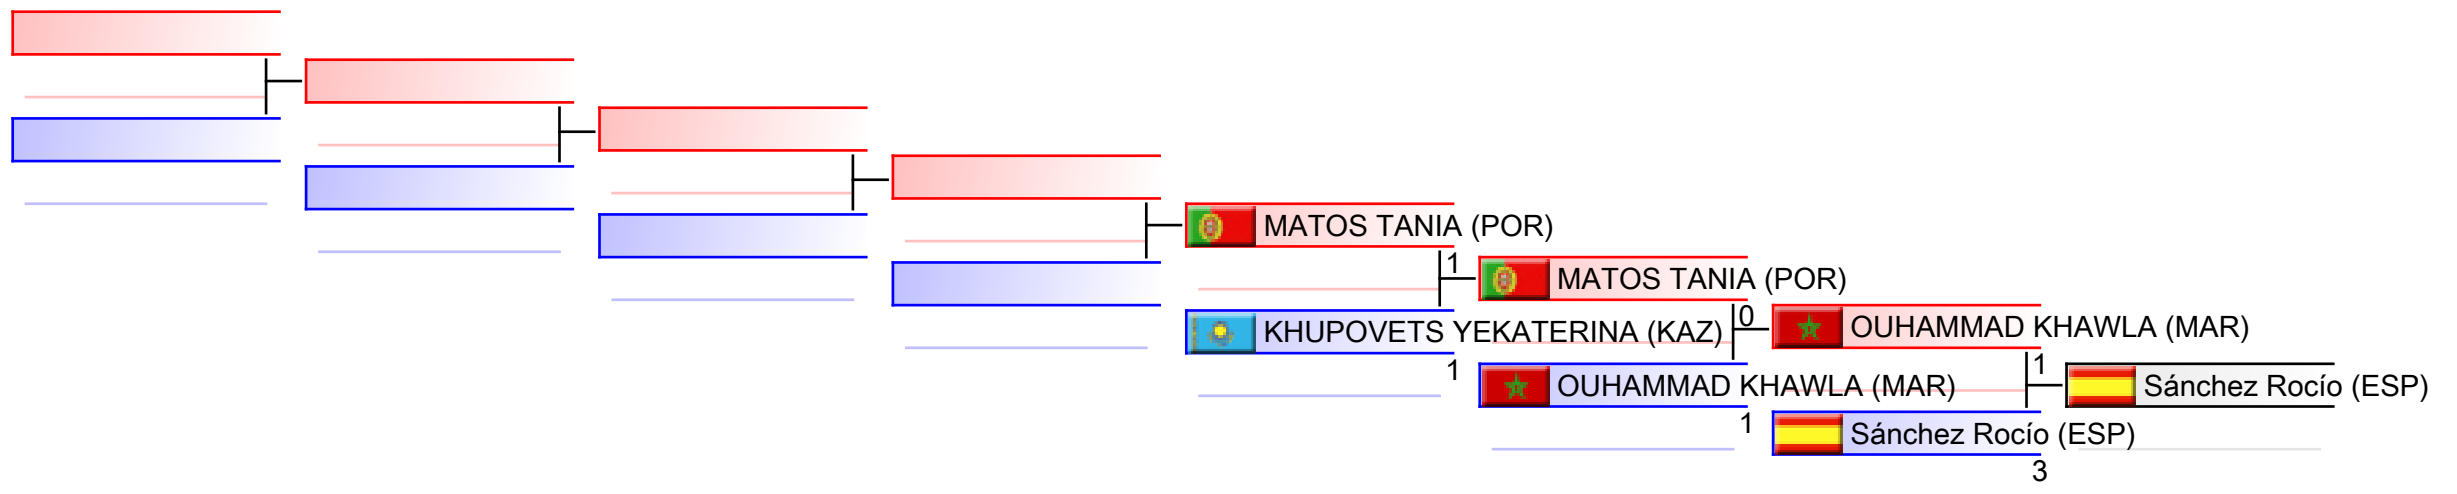

REPECHAGE: Female Kumite -50 Kg(2,1)