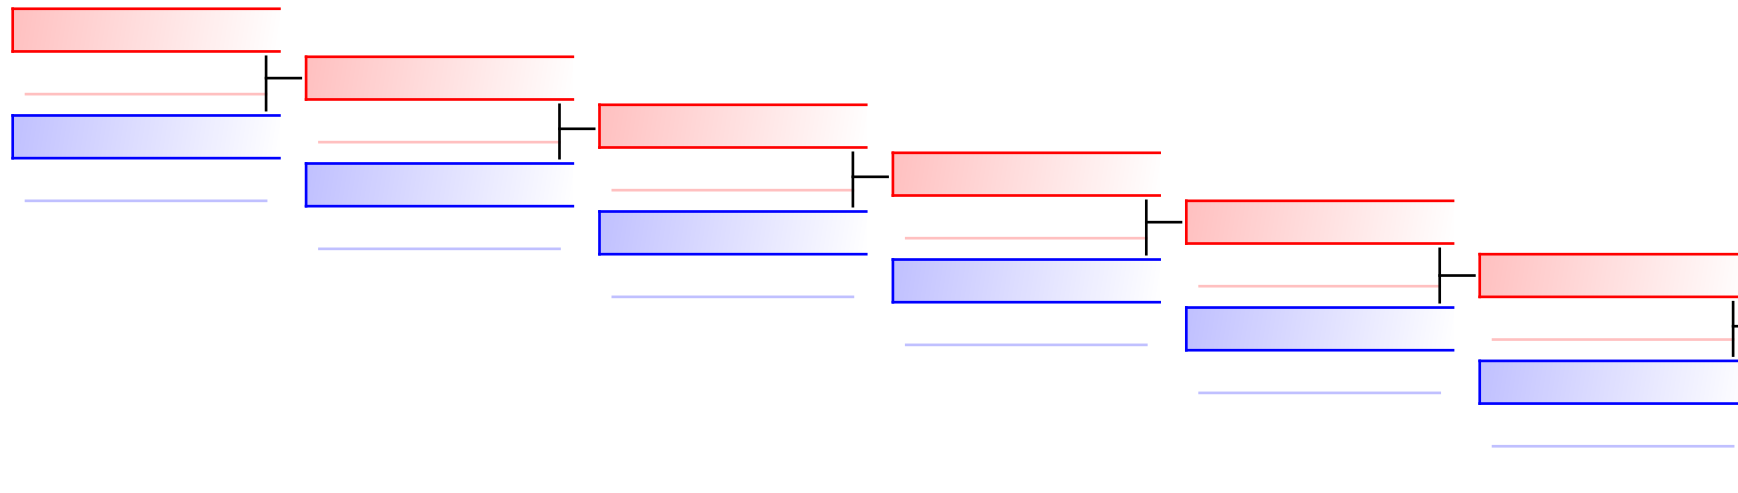

Male Team Kata

Karate1 Premier League - Rotterdam 2016

(c)sportdata GmbH & Co KG 2000-2016(2016-03-20 14:32) -WKF Approved- v 9.0.2 build 1 License: SDIL Sportdata Internal License 2016 (expire 2016-12-31)

Tatami
2

Pool
1