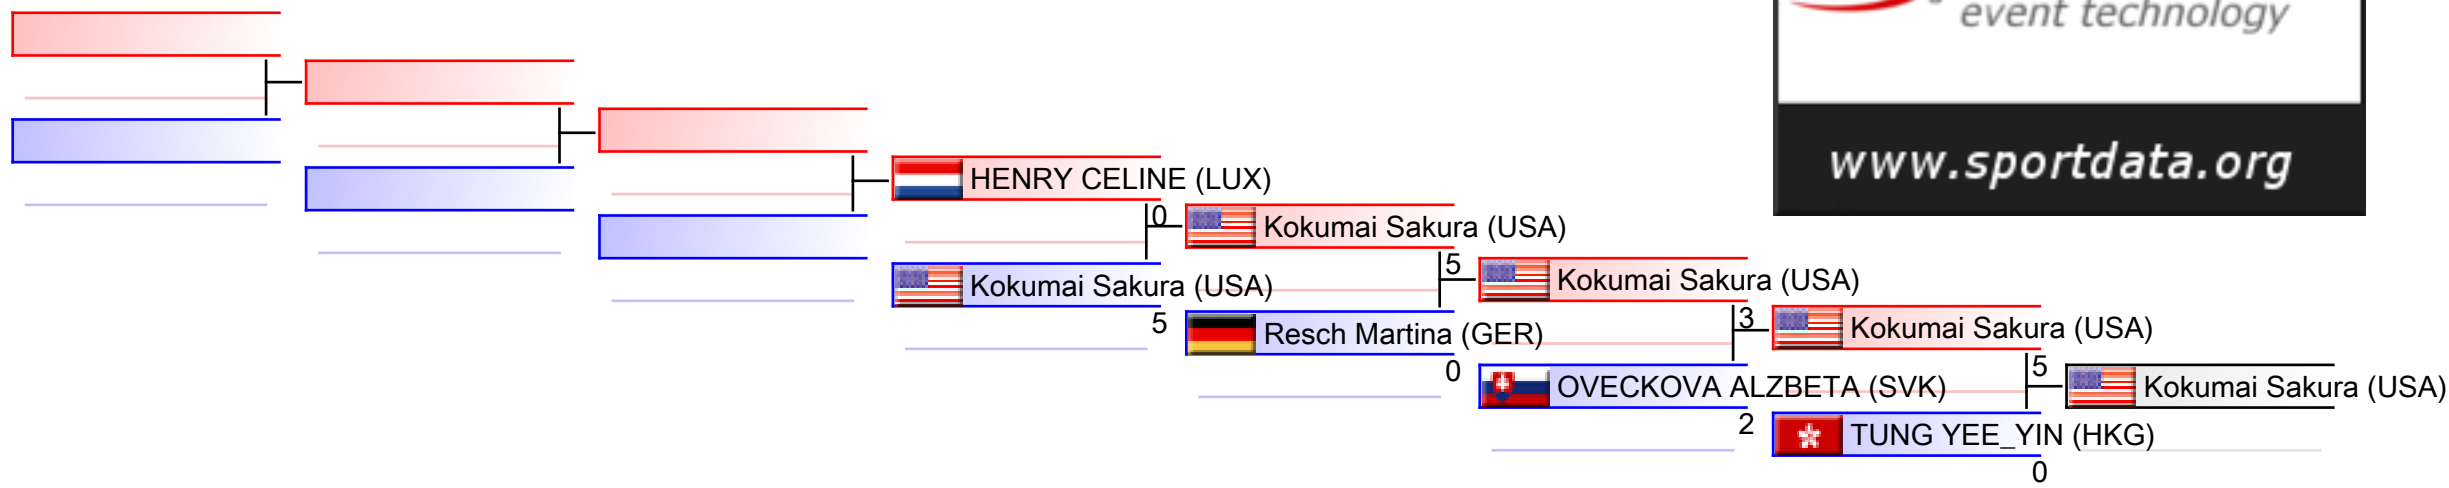

Female Kata

Karate1 Premier League - Rotterdam 2016

Tatami
1

Pool
1,2

(c)sportdata GmbH & Co KG 2000-2016(2016-03-20 14:32) -WKF Approved- v 9.0.2 build 1 License: SDIL Sportdata Internal License 2016 (expire 2016-12-31)