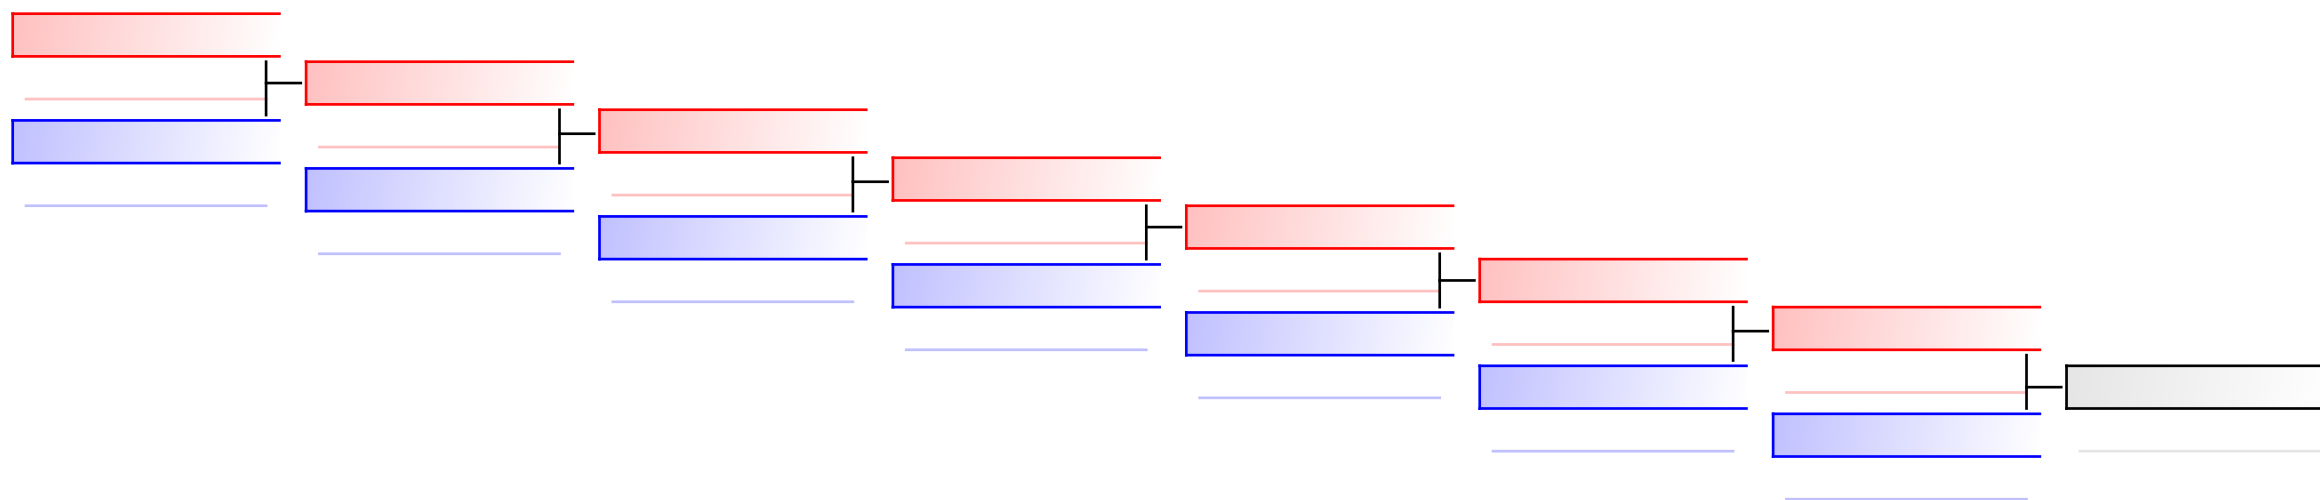

REPECHAGE: Male Kumite -75 Kg(3,4)