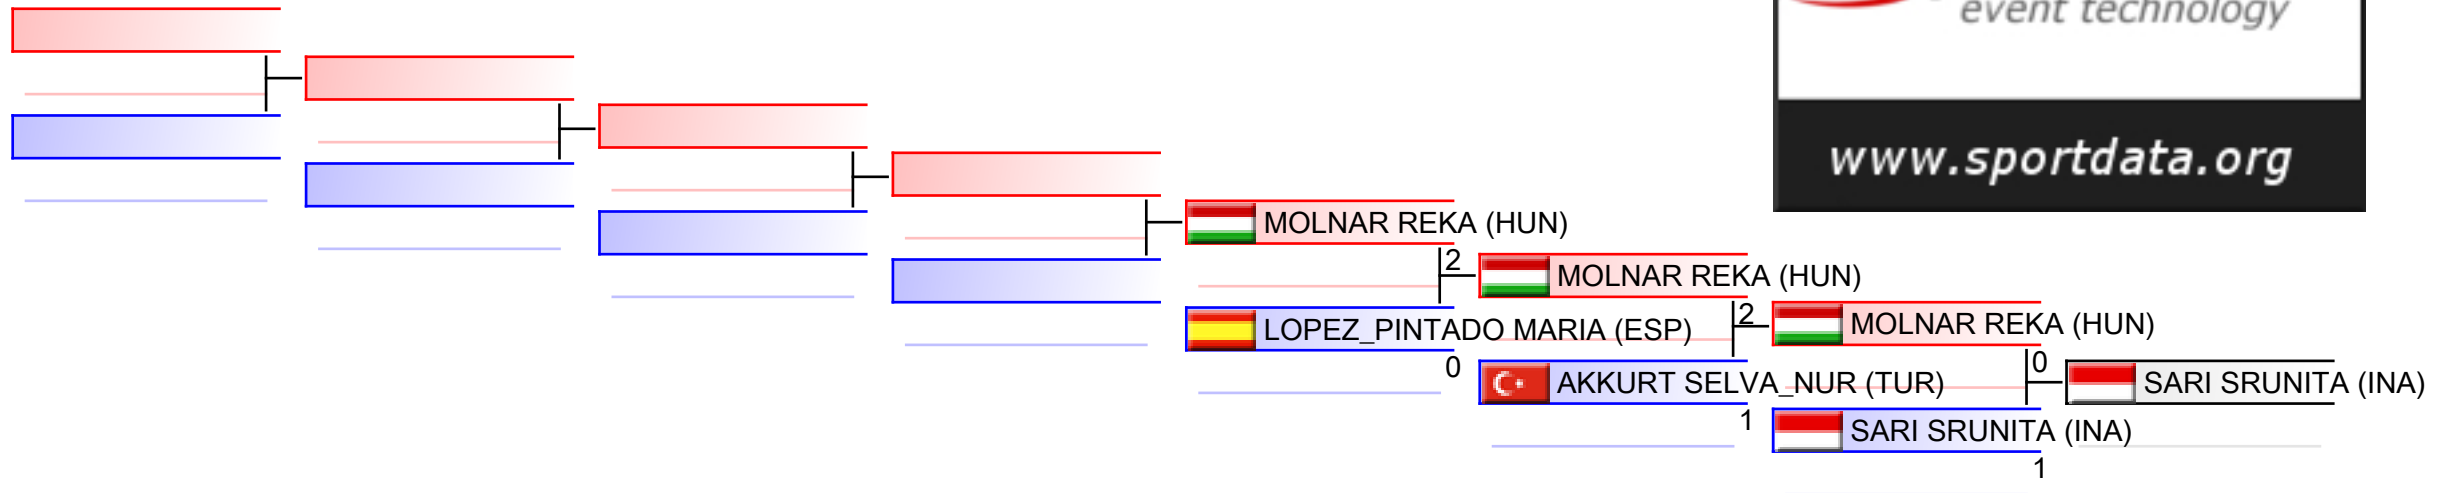

Female Kumite -50 Kg

Karate1 Premier League - Rotterdam 2016

Tatami
5

Pool
2,1

(c)sportdata GmbH & Co KG 2000-2016(2016-03-20 14:32) -WKF Approved- v 9.0.2 build 1 License: SDIL Sportdata Internal License 2016 (expire 2016-12-31)