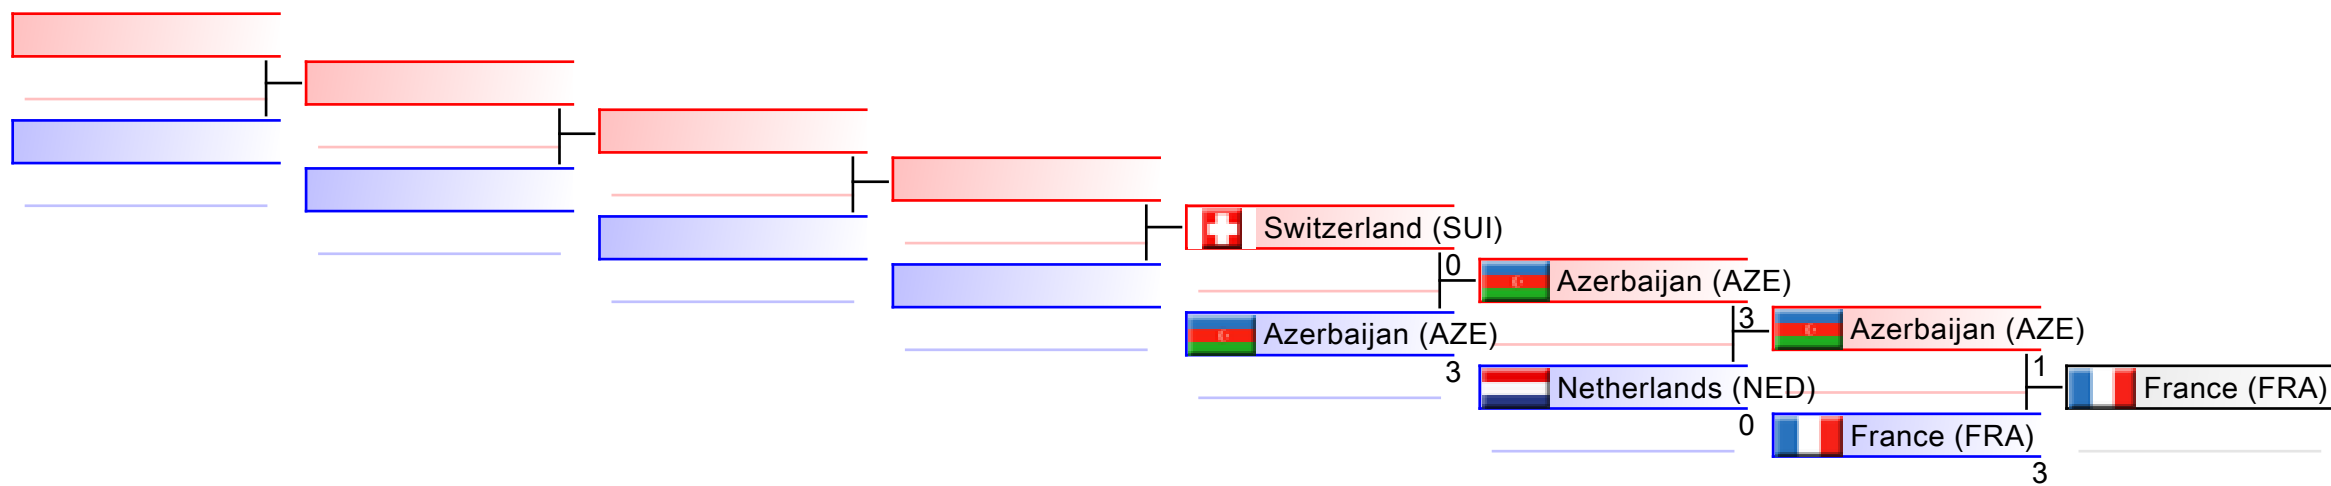

REPECHAGE: Male Team Kumite(2,1,3,4)