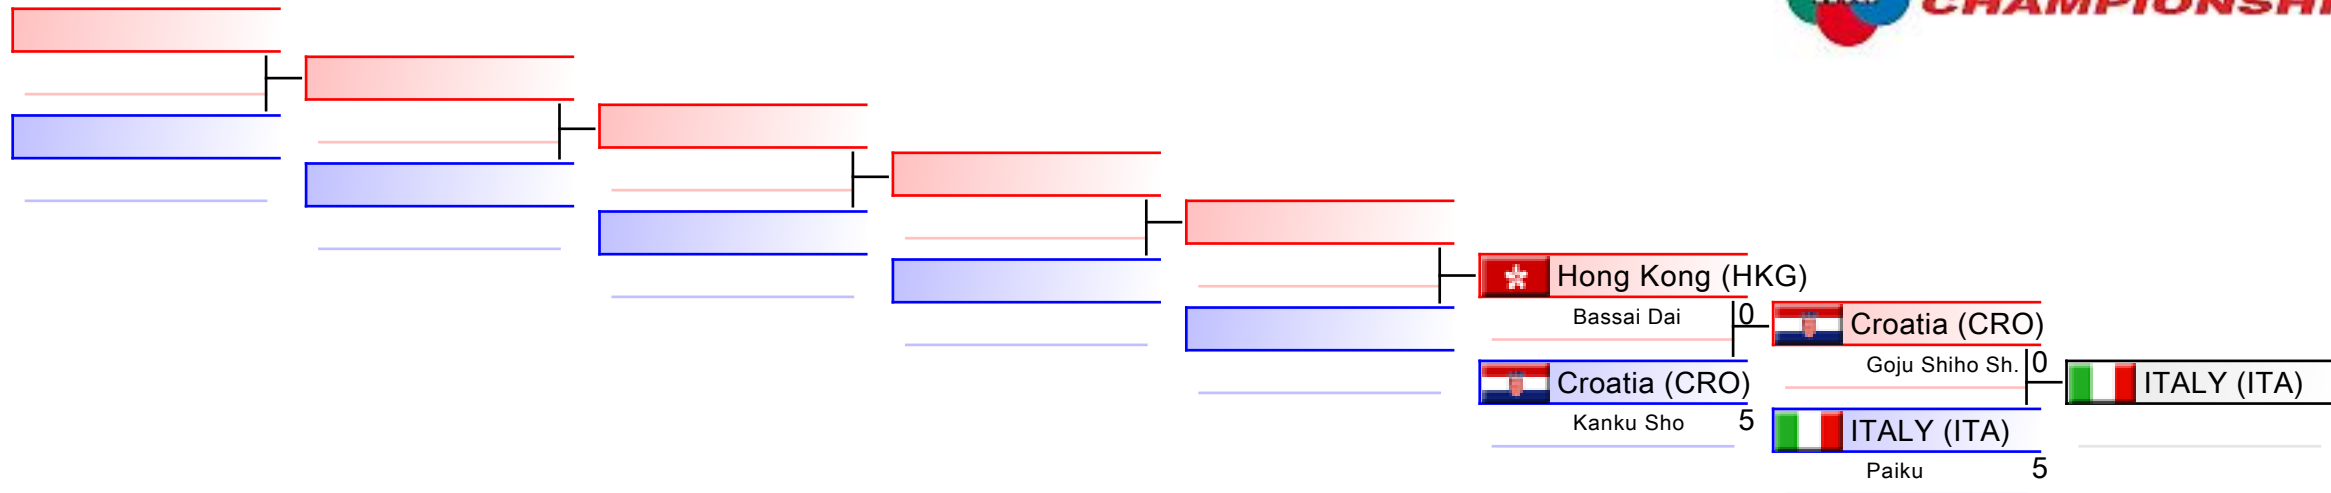

Female Team Kata

WKF World Senior Championships 2016

(c)sportdata GmbH & Co KG 2000-2016(2016-11-04 18:40) -WKF Approved- v 9.0.9 build 4 License: SDIL Sportdata Internal License 2016 (expire 2016-12-31)

Tatami

Pool
1