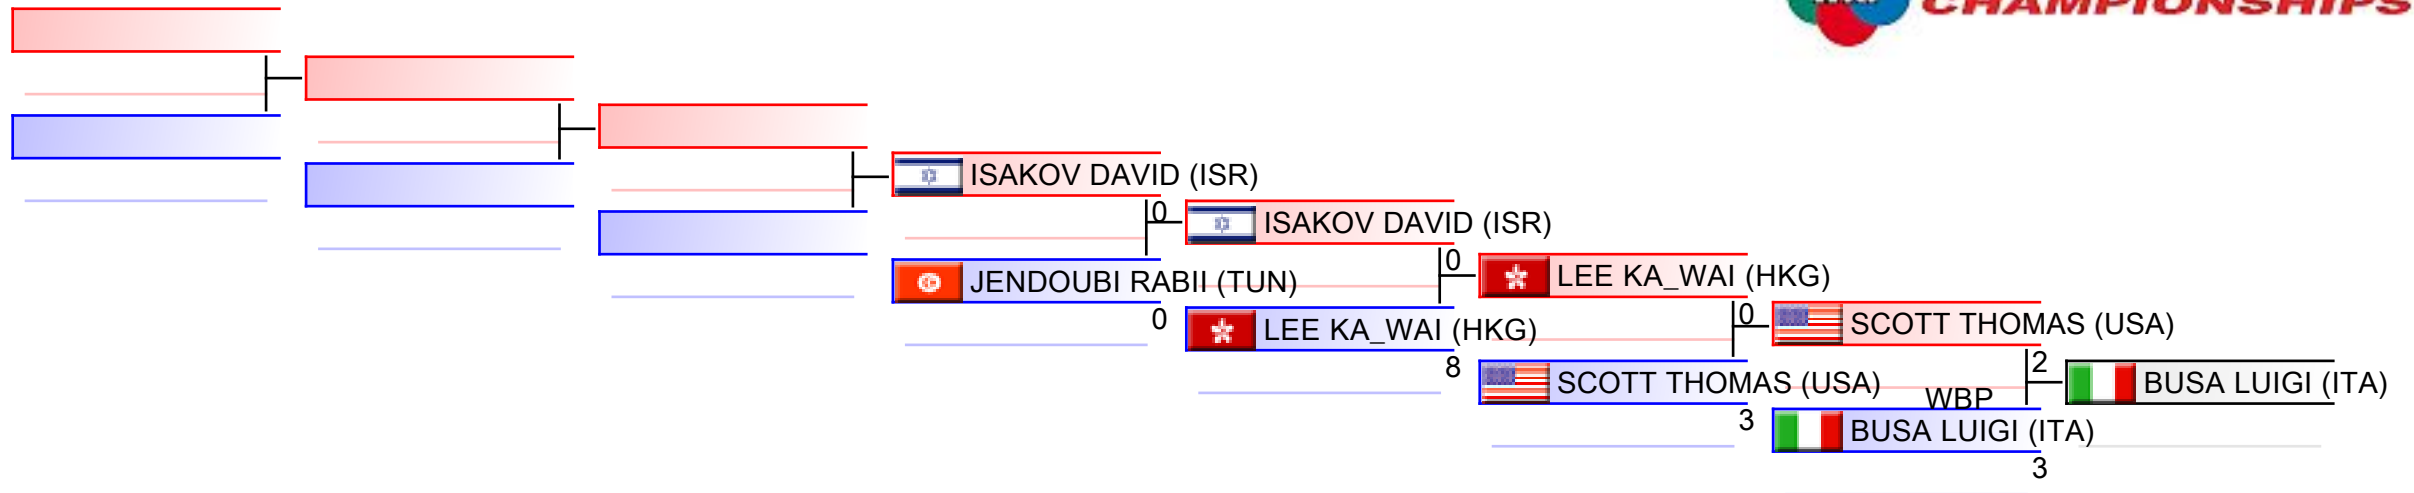

Male Kumite -75 Kg

WKF World Senior Championships 2016

(c)sportdata GmbH & Co KG 2000-2016(2016-11-04 18:40) -WKF Approved- v 9.0.9 build 4 License: SDIL Sportdata Internal License 2016 (expire 2016-12-31)

Tatami

Pool
3,4