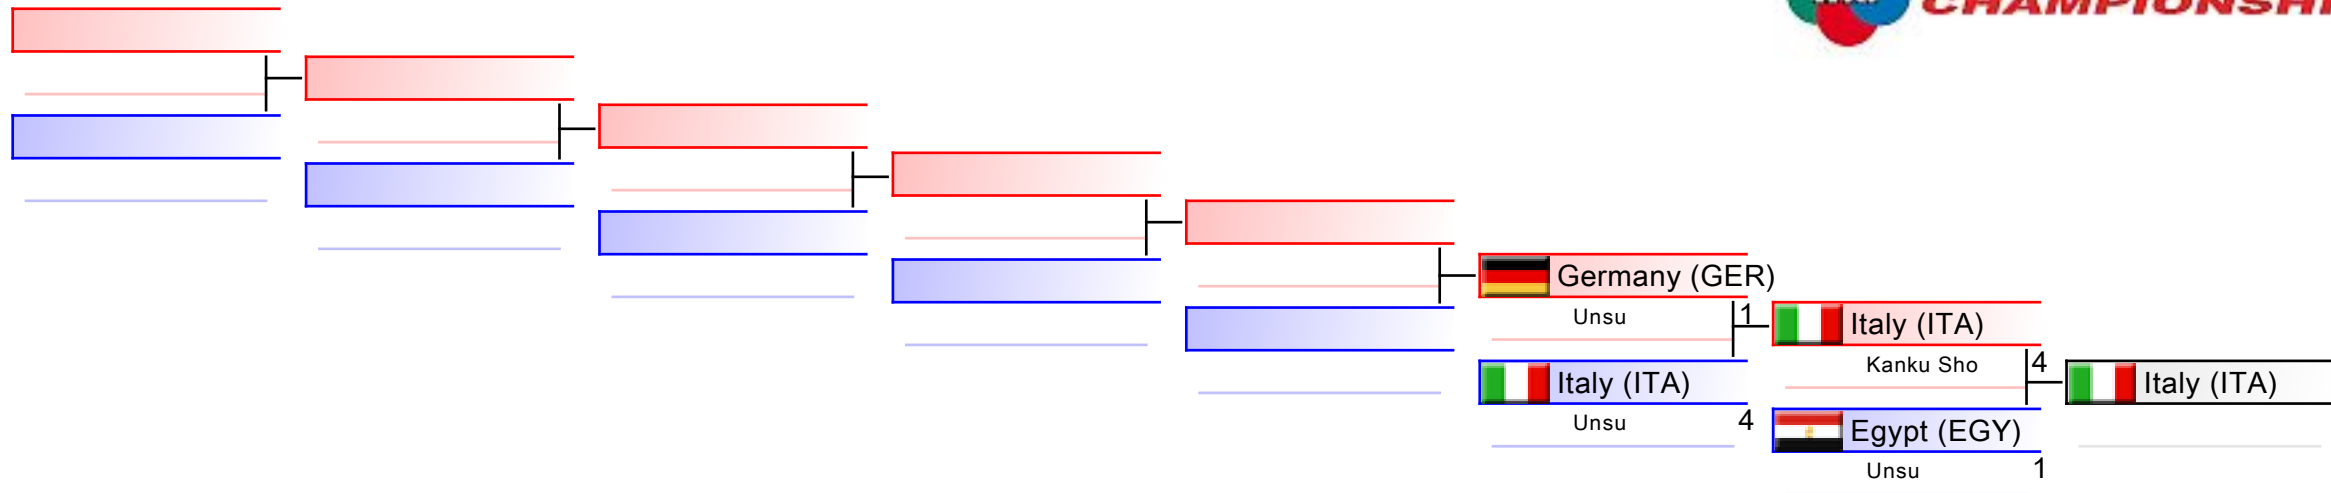

Male Team Kata

WKF World Senior Championships 2016

(c)sportdata GmbH & Co KG 2000-2016(2016-11-04 18:40) -WKF Approved- v 9.0.9 build 4 License: SDIL Sportdata Internal License 2016 (expire 2016-12-31)

Tatami

Pool
1