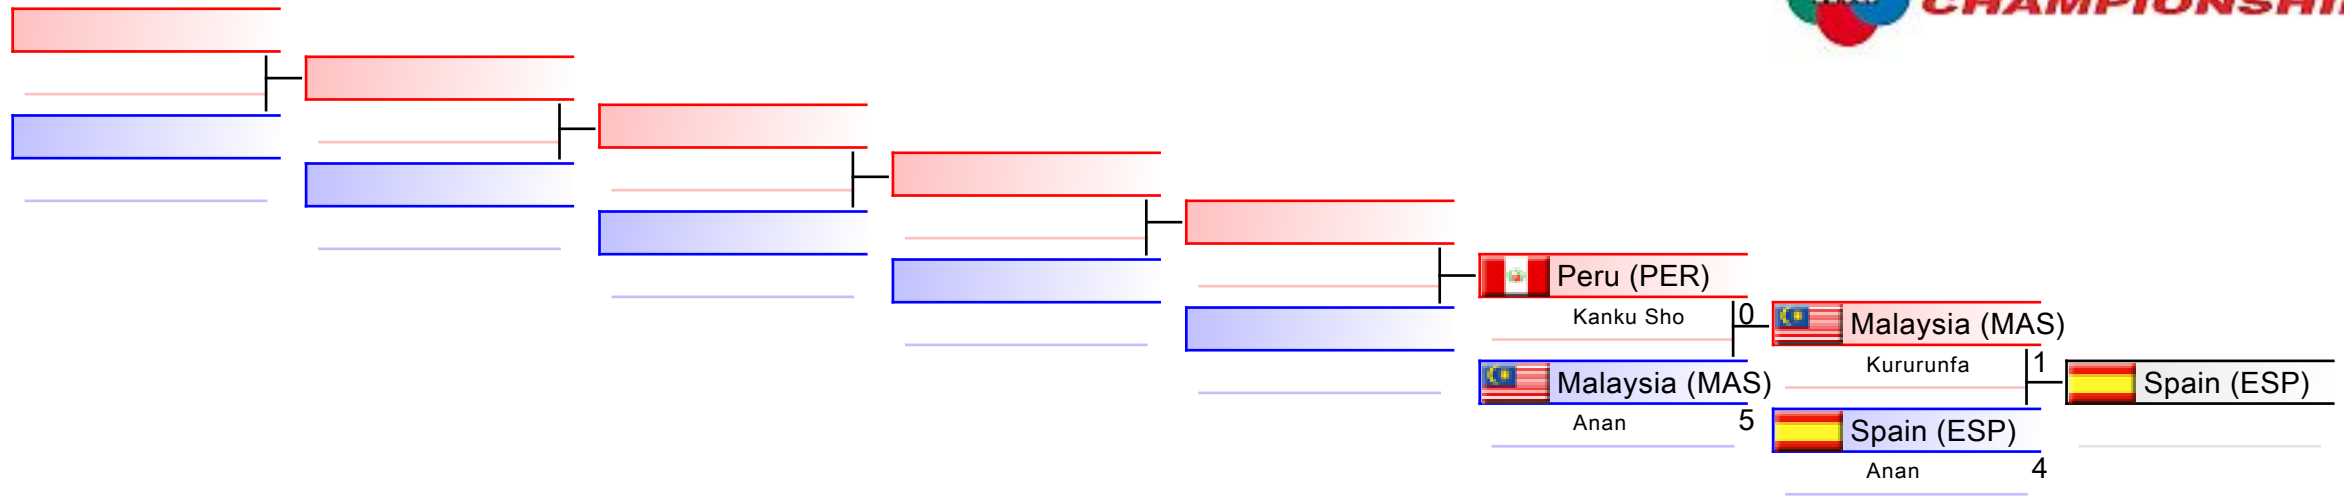

Male Team Kata

WKF World Senior Championships 2016

(c)sportdata GmbH & Co KG 2000-2016(2016-11-04 18:40) -WKF Approved- v 9.0.9 build 4 License: SDIL Sportdata Internal License 2016 (expire 2016-12-31)

Tatami

Pool
2