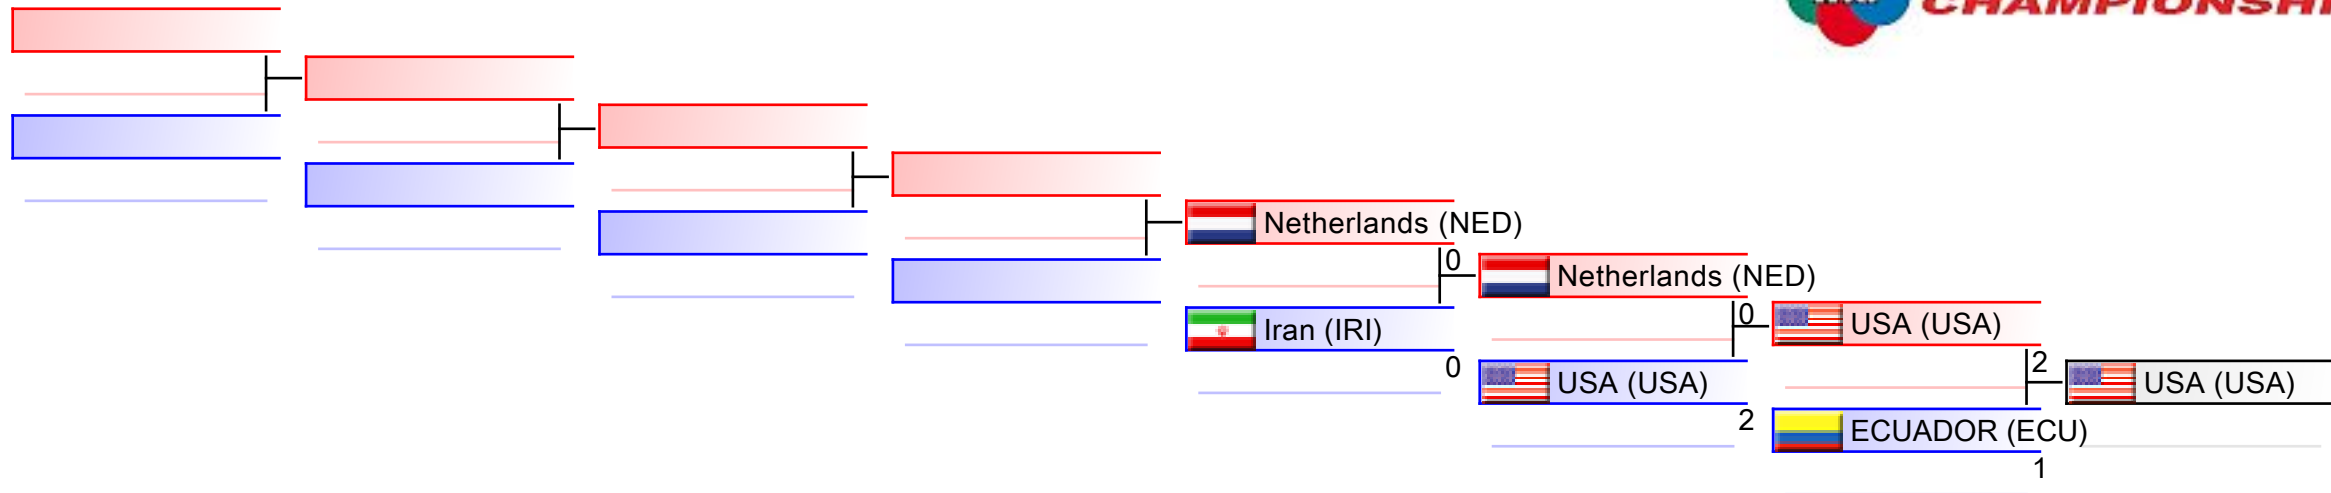

Female Team Kumite

WKF World Senior Championships 2016

(c)sportdata GmbH & Co KG 2000-2016(2016-11-04 18:40) -WKF Approved- v 9.0.9 build 4 License: SDIL Sportdata Internal License 2016 (expire 2016-12-31)

Tatami

Pool
1,2,3,4