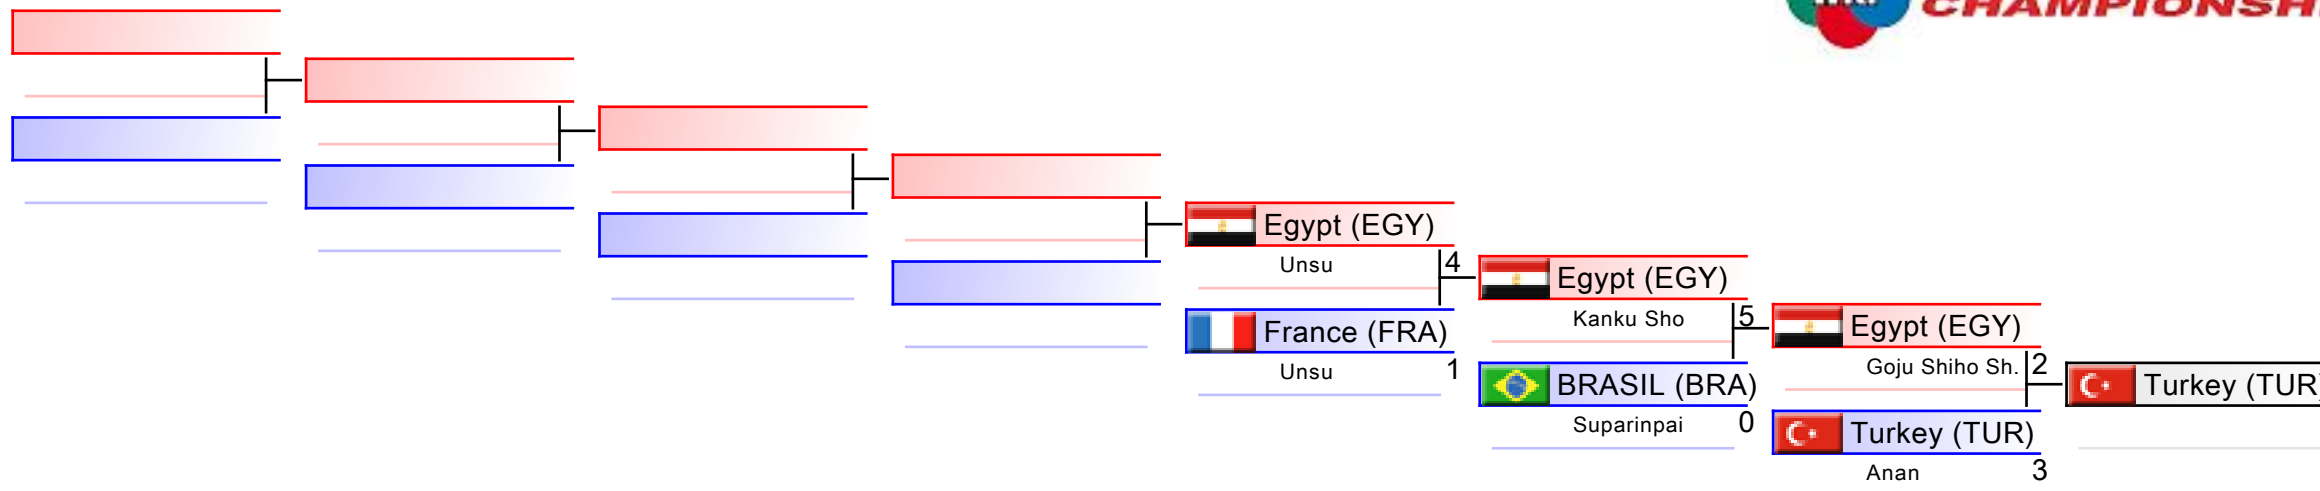

Female Team Kata

WKF World Senior Championships 2016

(c)sportdata GmbH & Co KG 2000-2016(2016-11-04 18:40) -WKF Approved- v 9.0.9 build 4 License: SDIL Sportdata Internal License 2016 (expire 2016-12-31)

Tatami

Pool
2