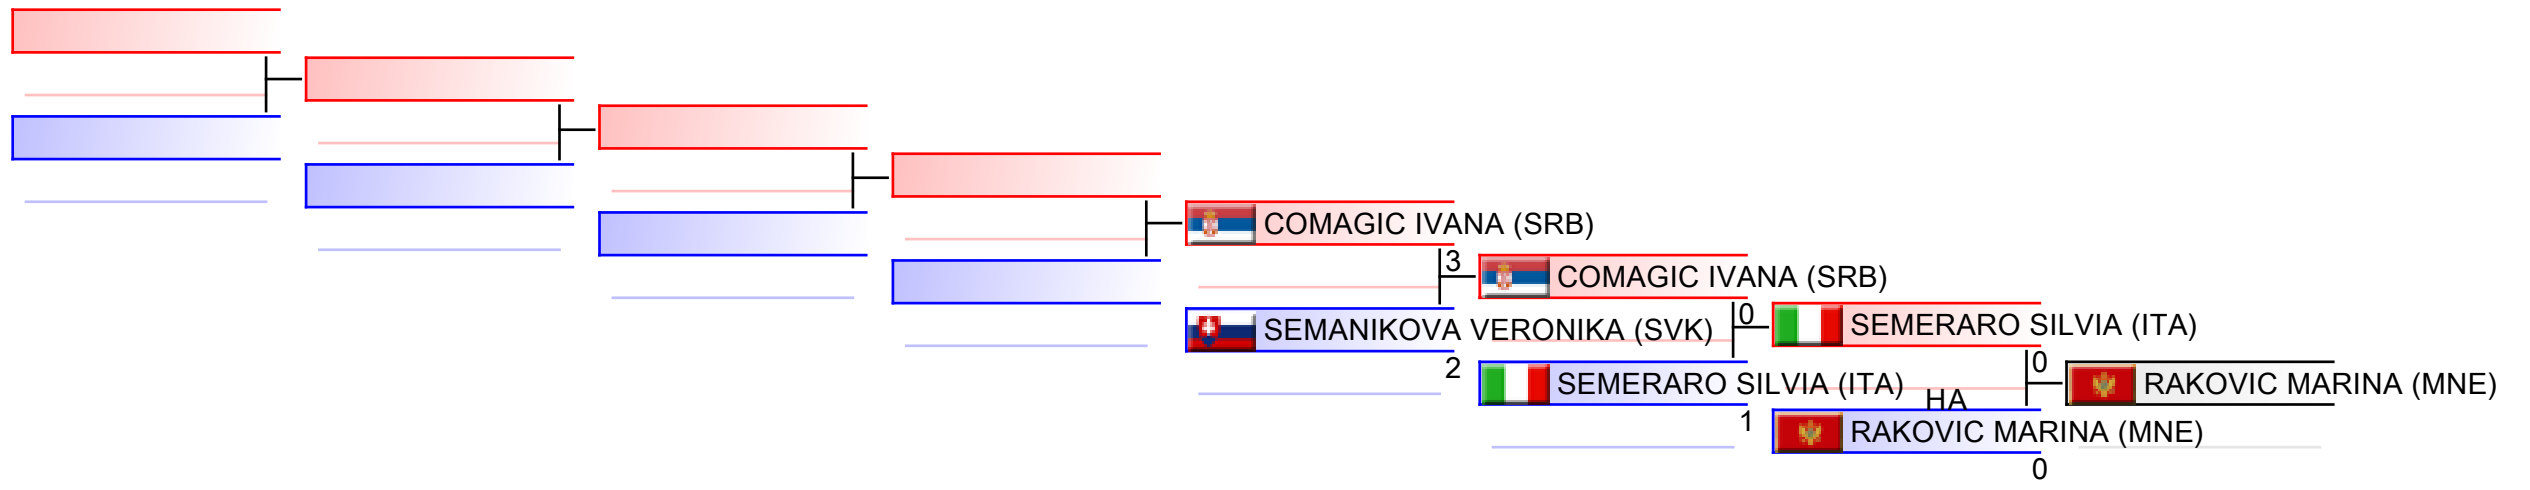

REPECHAGE: Female Kumite -68 Kg(1,2,3,4)