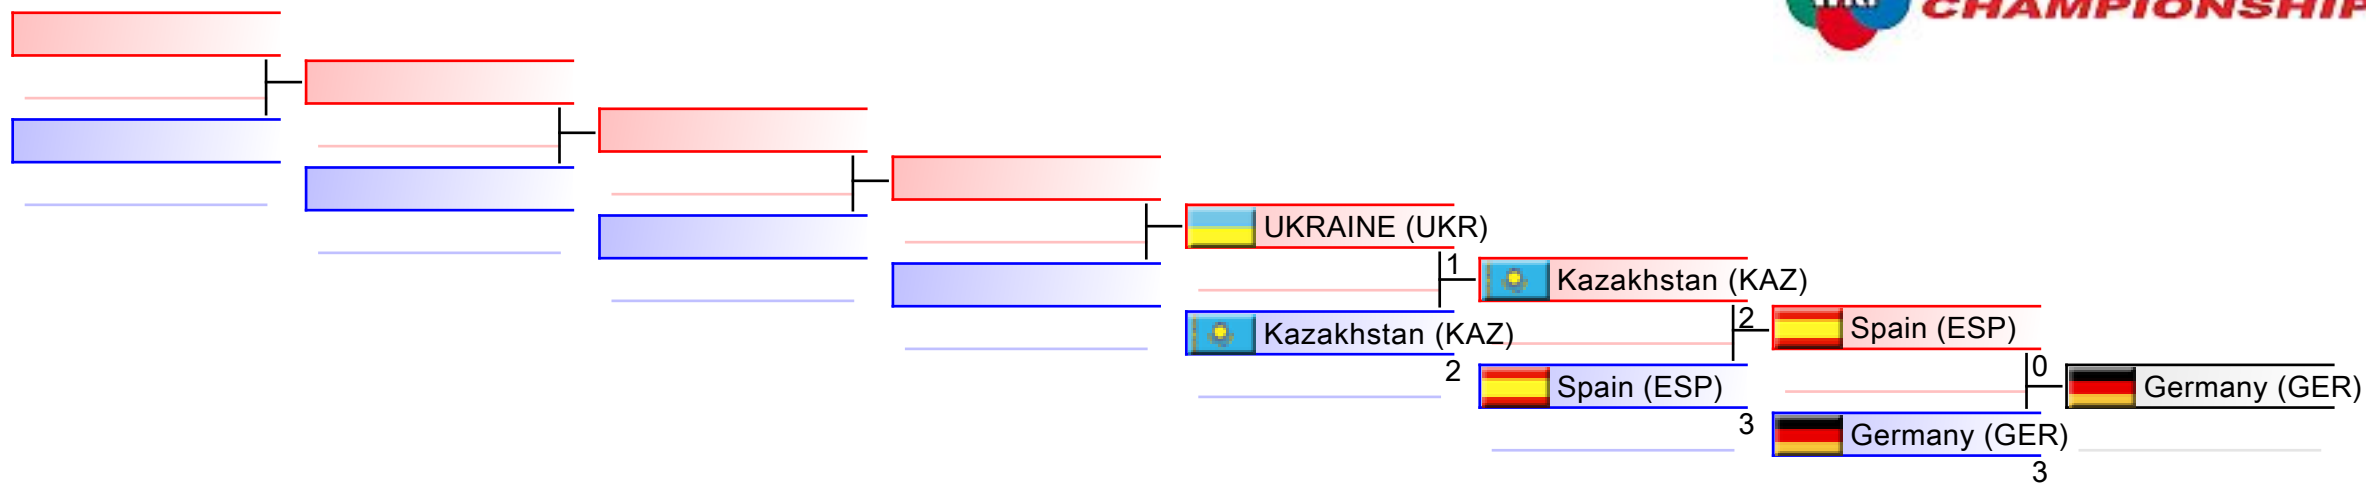

Male Team Kumite

WKF World Senior Championships 2016

(c)sportdata GmbH & Co KG 2000-2016(2016-11-04 18:40) -WKF Approved- v 9.0.9 build 4 License: SDIL Sportdata Internal License 2016 (expire 2016-12-31)

Tatami

Pool
2,1,3,4